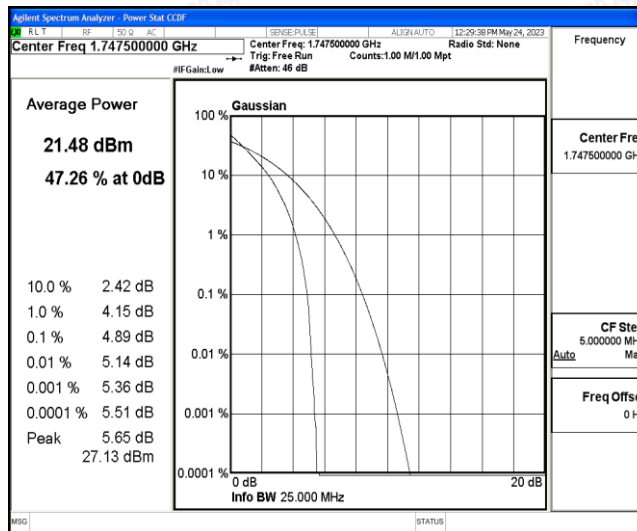

Band4-15MHz-QPSK-20325-75RB#0

Band4-15MHz-16QAM-20025-75RB#0