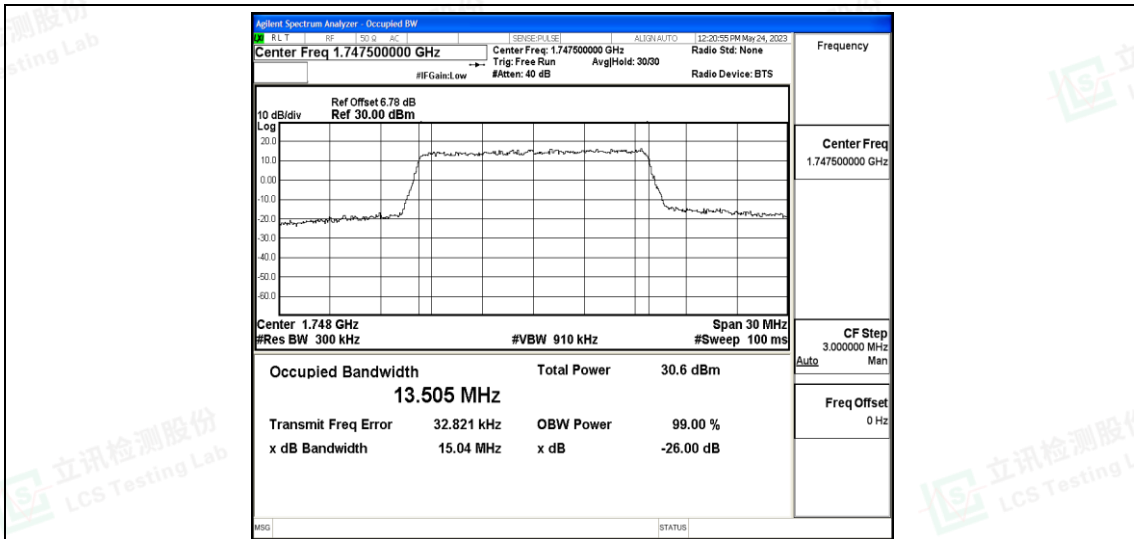

Band4-10MHz-16QAM-20000-50RB#0

Band4-10MHz-16QAM-20175-50RB#0

Band4-10MHz-16QAM-20350-50RB#0

Band4-15MHz-QPSK-20025-75RB#0

Band4-15MHz-QPSK-20175-75RB#0

Band4-15MHz-QPSK-20325-75RB#0

Band4-15MHz-16QAM-20025-75RB#0