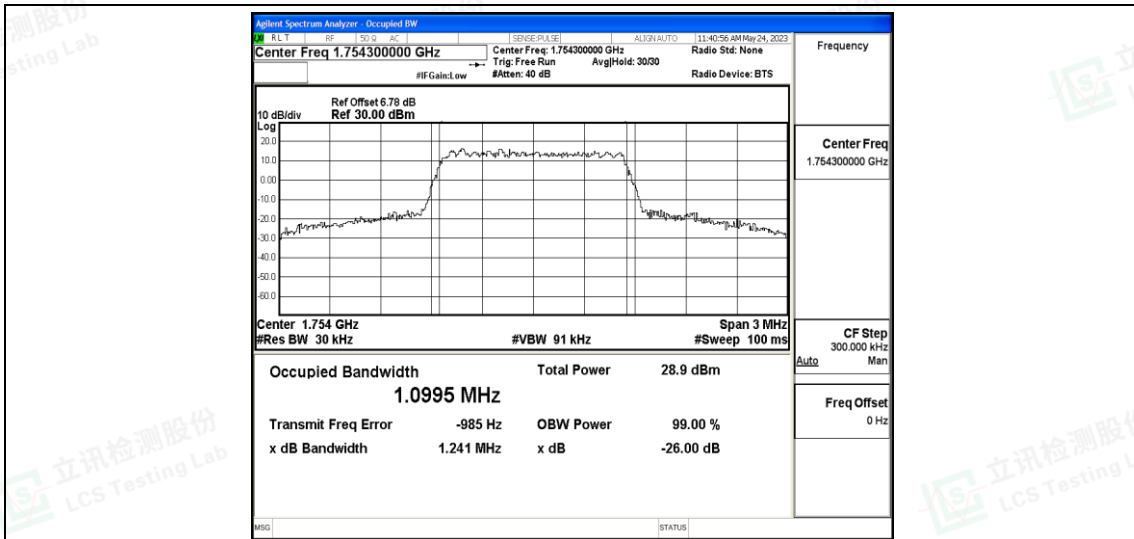

Band4	20MHz	16QAM	20175	100RB#0	18.087	19.70	PASS
Band4	20MHz	16QAM	20300	100RB#0	18.040	19.87	PASS

Test Graphs

Band4-1.4MHz-16QAM-19957-6RB#0

Band4-1.4MHz-16QAM-20175-6RB#0

Band4-1.4MHz-16QAM-20393-6RB#0