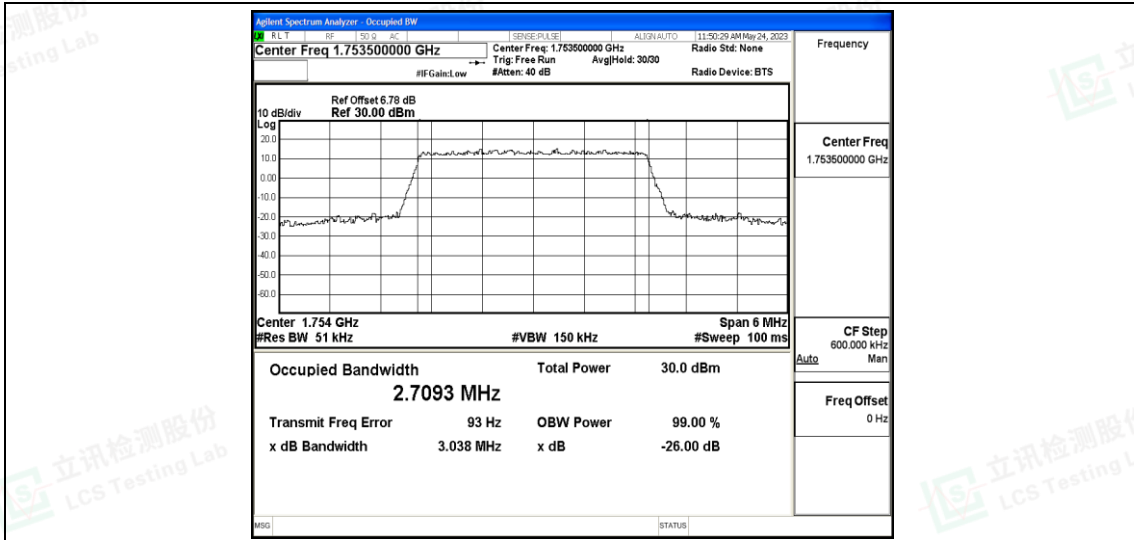

Band4-3MHz-QPSK-20385-15RB#0

Band4-3MHz-16QAM-19965-15RB#0