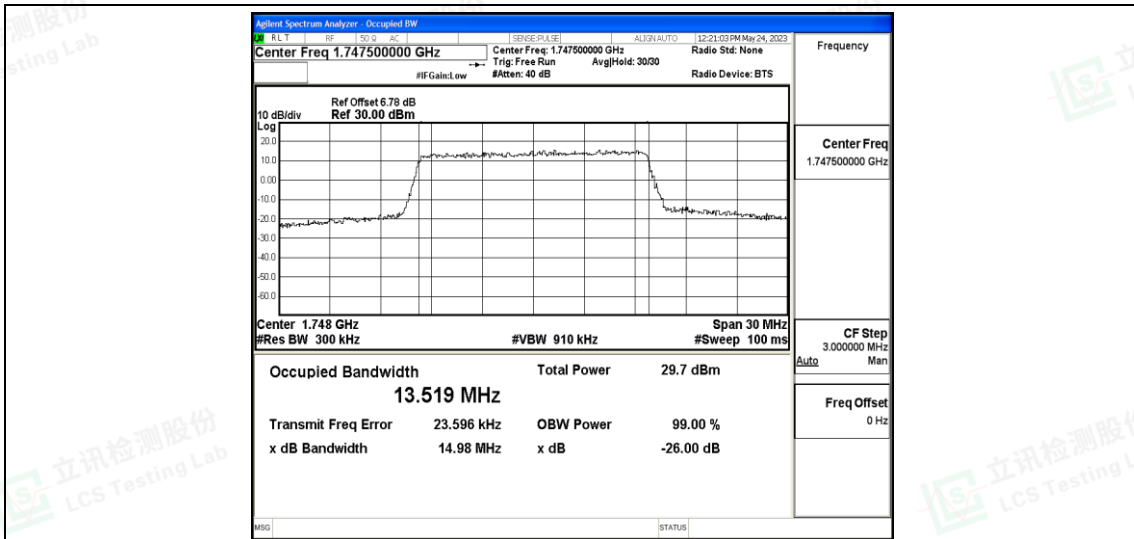

Band4-15MHz-16QAM-20325-75RB#0

Band4-20MHz-QPSK-20050-100RB#0