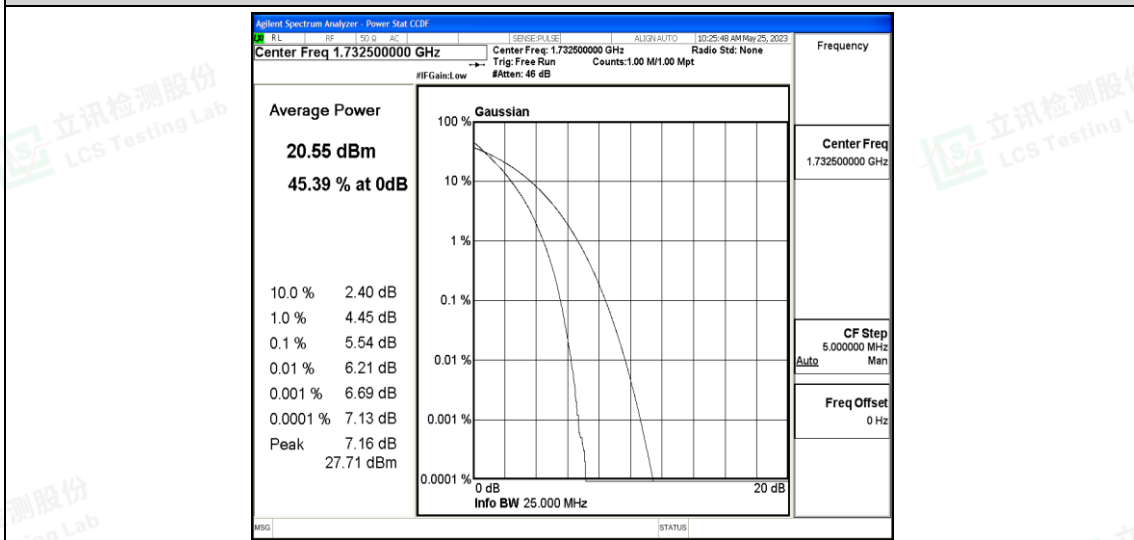

Band4-20MHz-QPSK-20175-100RB#0

Band4-20MHz-QPSK-20300-100RB#0

Band4-20MHz-16QAM-20050-100RB#0

Band4-20MHz-16QAM-20175-100RB#0

Band4-20MHz-16QAM-20300-100RB#0

G.3 26dB Bandwidth and Occupied Bandwidth

Test Result