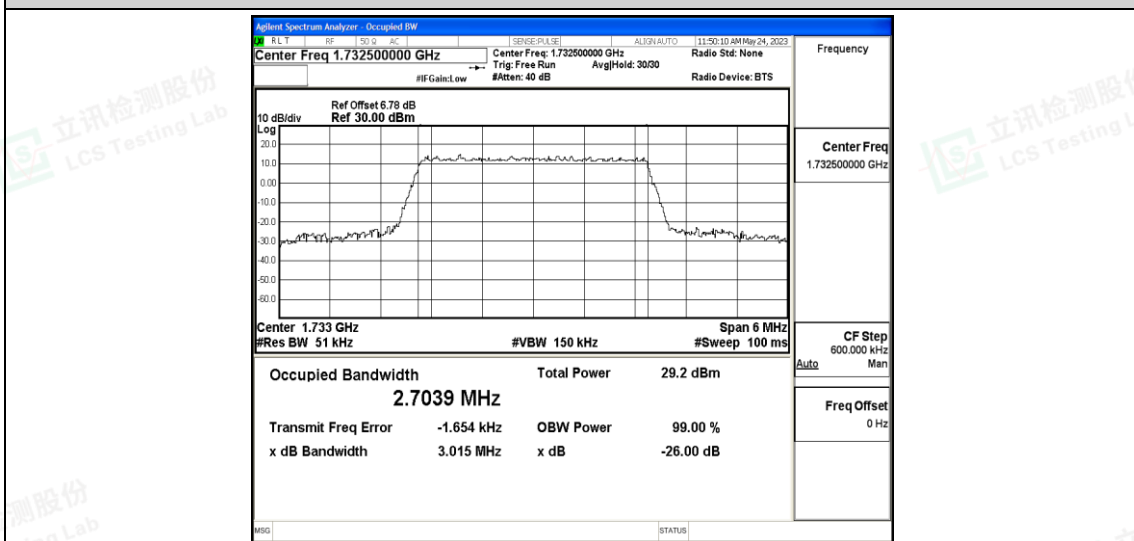

Band4-3MHz-QPSK-20175-15RB#0

Band4-3MHz-QPSK-20385-15RB#0