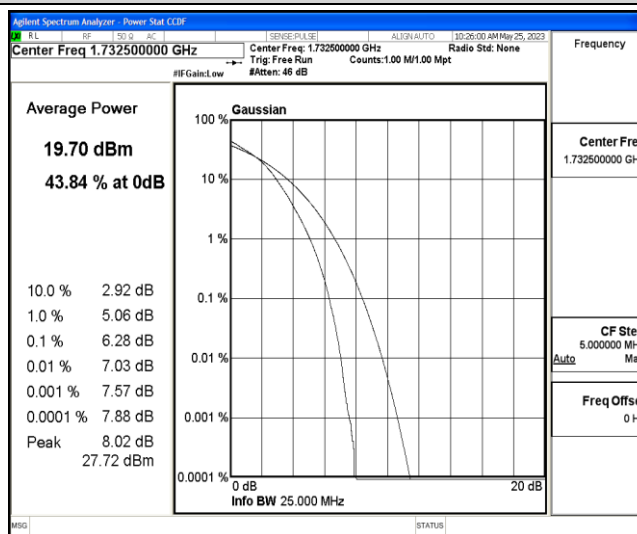

Band4-20MHz-QPSK-20175-100RB#0

Band4-20MHz-QPSK-20300-100RB#0

Band4-20MHz-16QAM-20050-100RB#0

Band4-20MHz-16QAM-20175-100RB#0

Band4-20MHz-16QAM-20300-100RB#0

G.3 26dB Bandwidth and Occupied Bandwidth

Test Result