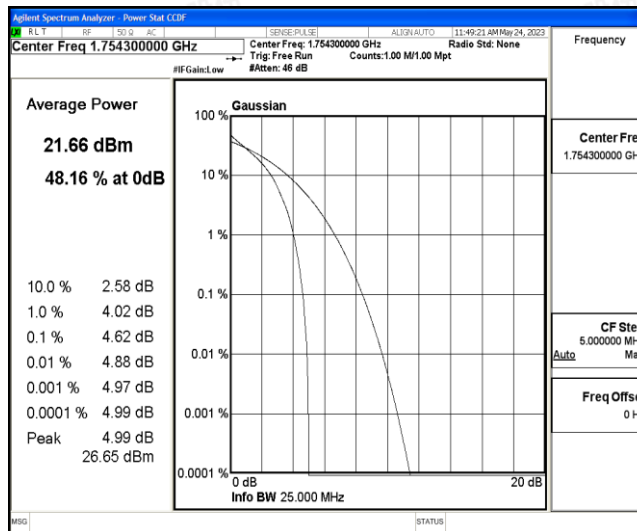

Band4-1.4MHz-16QAM-19957-6RB#0