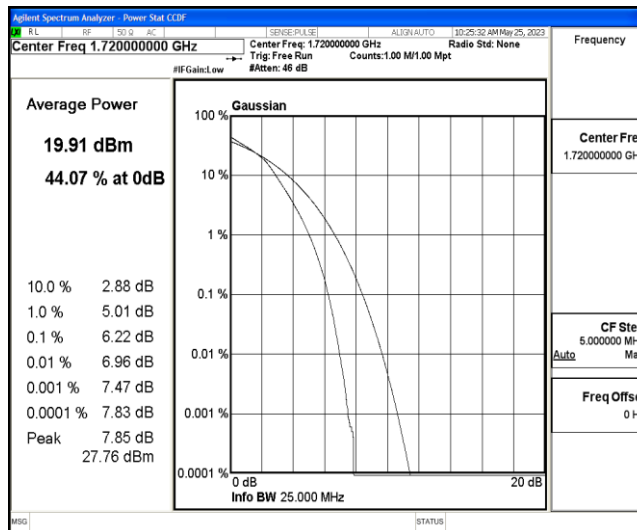

Band4-20MHz-QPSK-20175-100RB#0

Band4-20MHz-QPSK-20300-100RB#0

Band4-20MHz-16QAM-20050-100RB#0

Band4-20MHz-16QAM-20175-100RB#0

Band4-20MHz-16QAM-20300-100RB#0

G.3 26dB Bandwidth and Occupied Bandwidth

Test Result