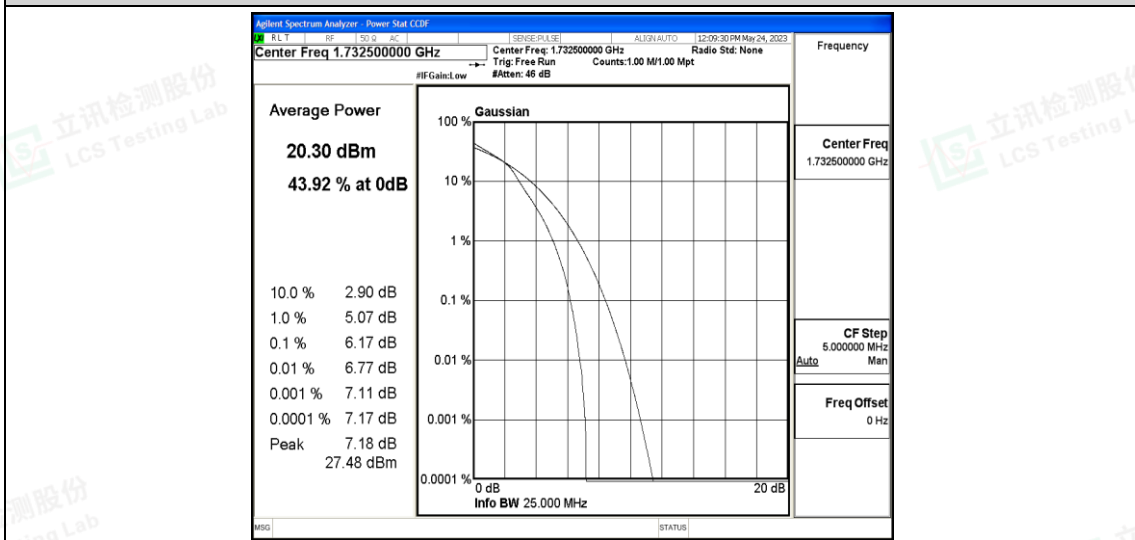

Band4-5MHz-16QAM-20175-25RB#0

Band4-5MHz-16QAM-20375-25RB#0