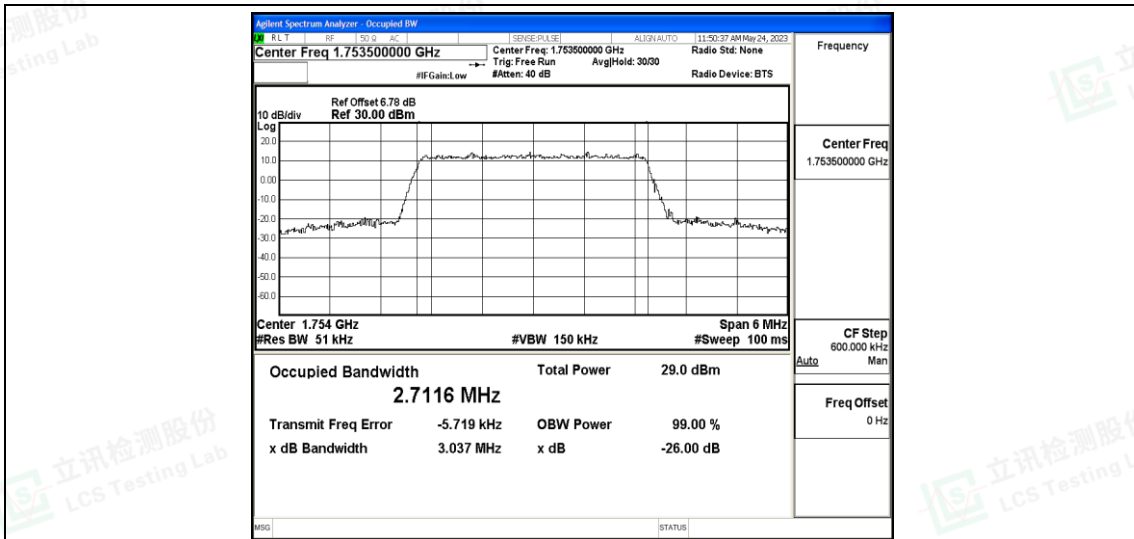

Band4-3MHz-16QAM-20385-15RB#0

Band4-5MHz-QPSK-19975-25RB#0