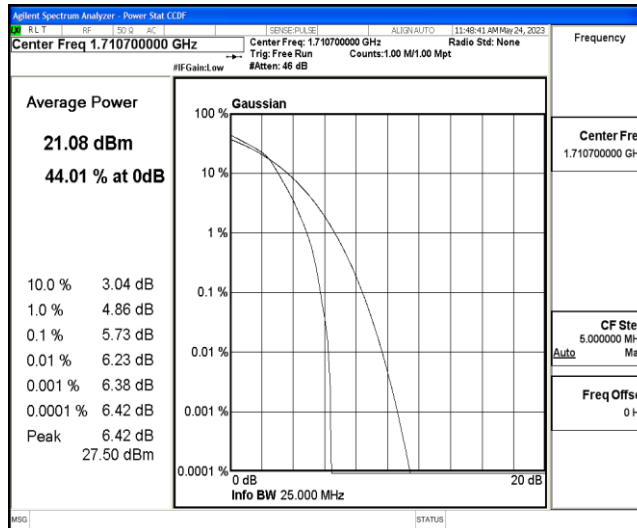

Band4-1.4MHz-16QAM-19957-6RB#0

Band4-1.4MHz-16QAM-20175-6RB#0