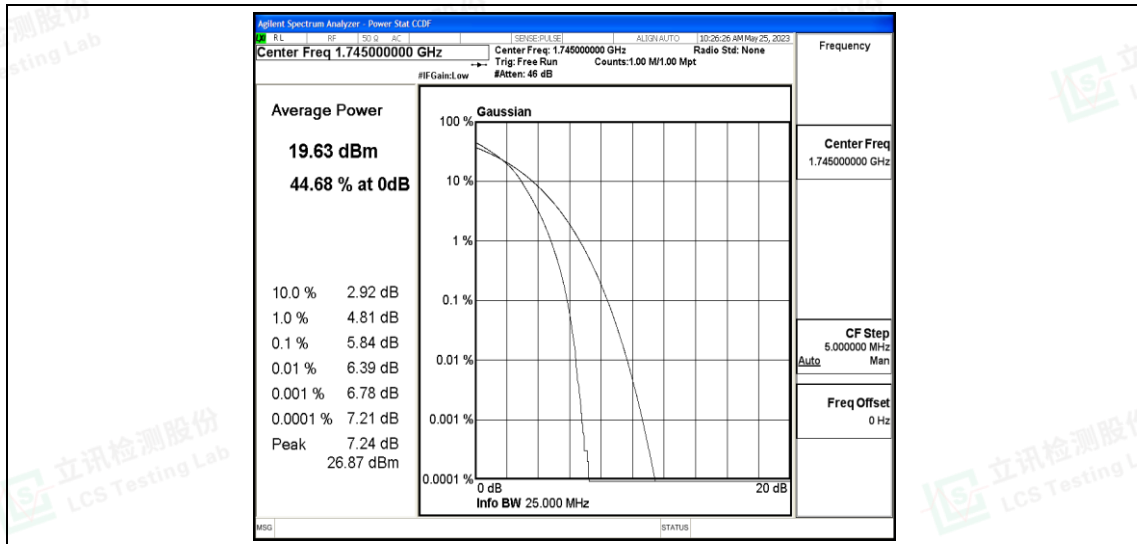

Band4-20MHz-QPSK-20175-100RB#0

Band4-20MHz-QPSK-20300-100RB#0

Band4-20MHz-16QAM-20050-100RB#0

Band4-20MHz-16QAM-20175-100RB#0

Band4-20MHz-16QAM-20300-100RB#0

G.3 26dB Bandwidth and Occupied Bandwidth

Test Result