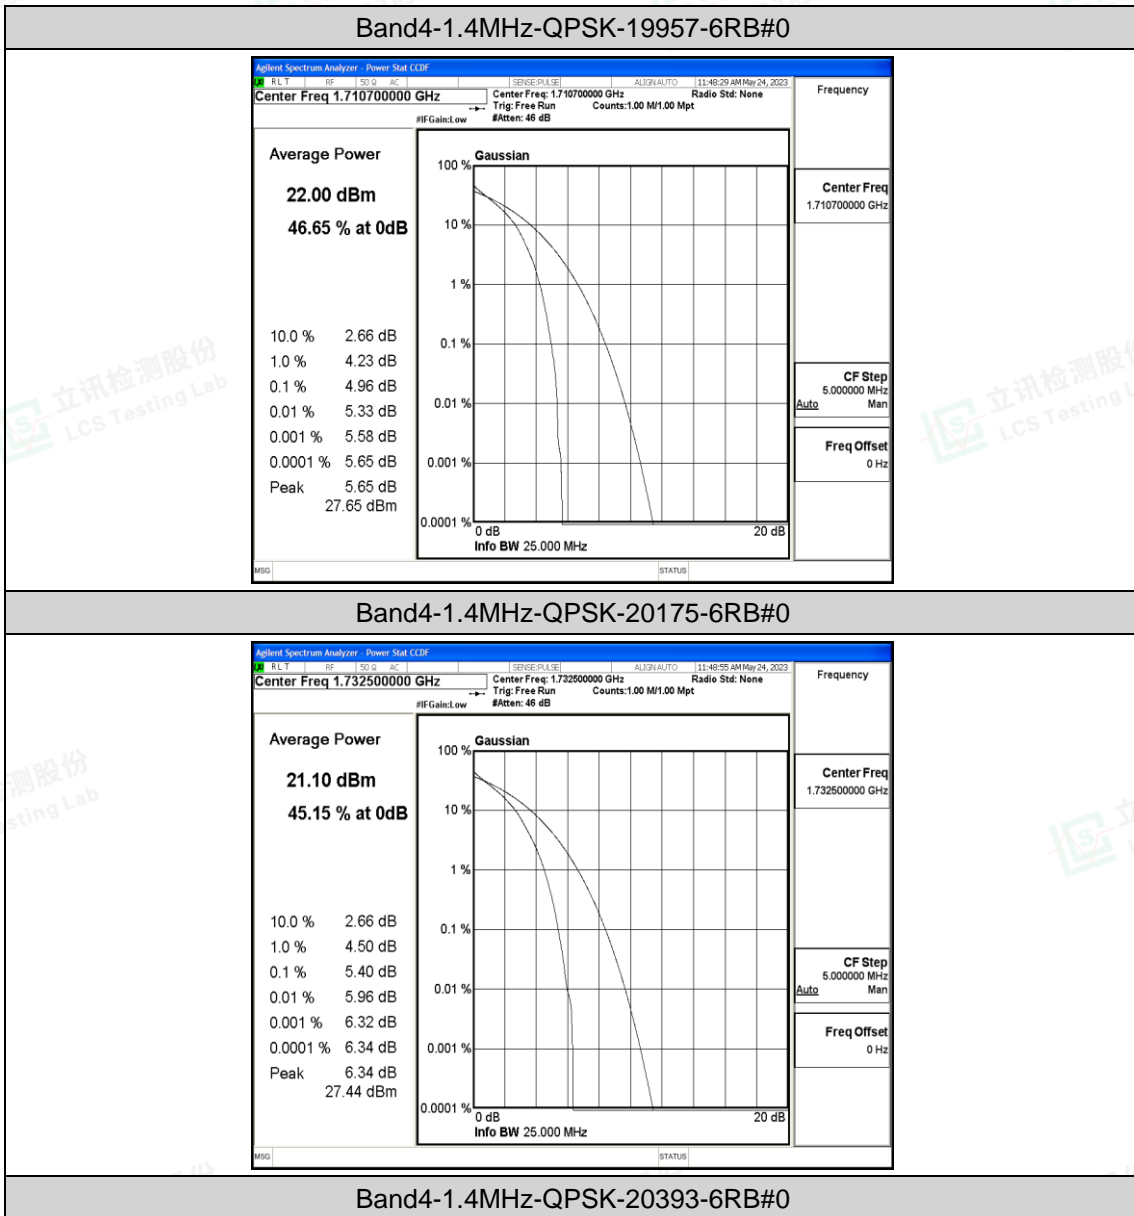

Test Graphs