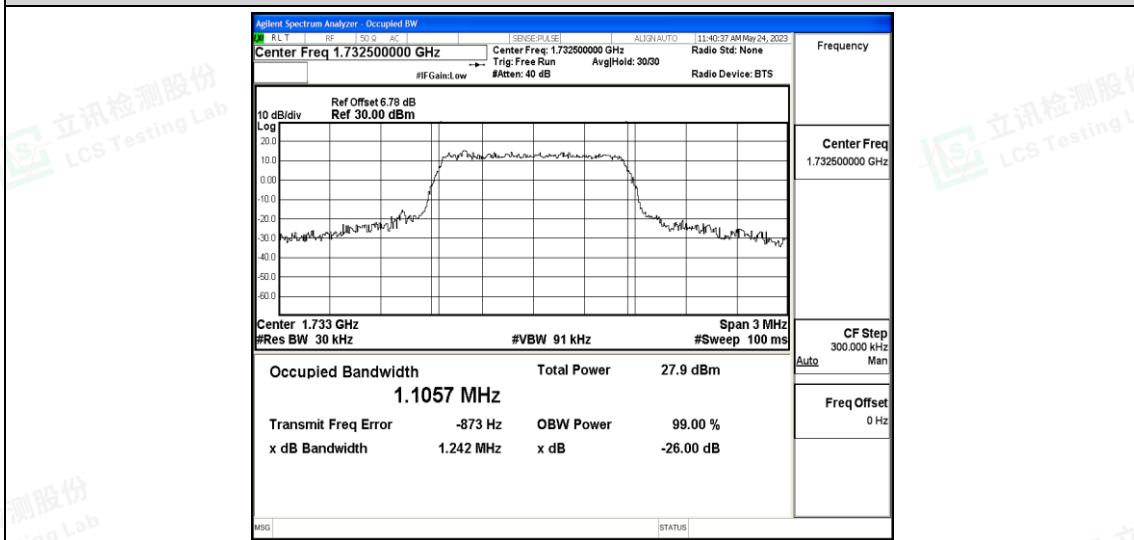

Band4	20MHz	16QAM	20175	100RB#0	18.087	19.70	PASS
Band4	20MHz	16QAM	20300	100RB#0	18.040	19.87	PASS

Test Graphs

Band4-1.4MHz-16QAM-19957-6RB#0

Band4-1.4MHz-16QAM-20175-6RB#0

Band4-1.4MHz-16QAM-20393-6RB#0