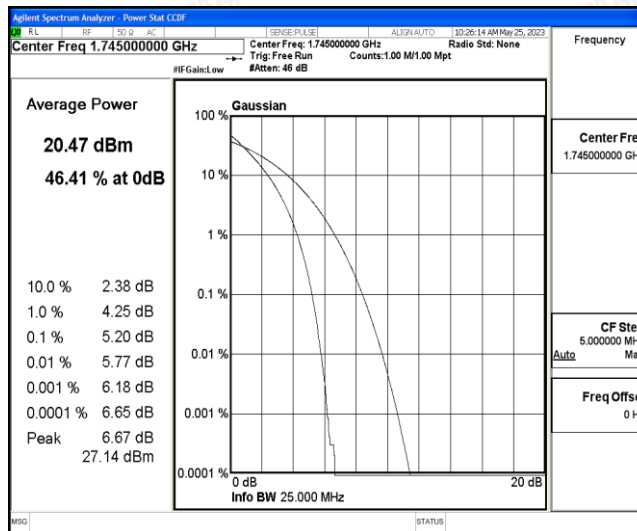

Band4-20MHz-QPSK-20175-100RB#0

Band4-20MHz-QPSK-20300-100RB#0

Band4-20MHz-16QAM-20050-100RB#0

Band4-20MHz-16QAM-20175-100RB#0

Band4-20MHz-16QAM-20300-100RB#0

G.3 26dB Bandwidth and Occupied Bandwidth

Test Result