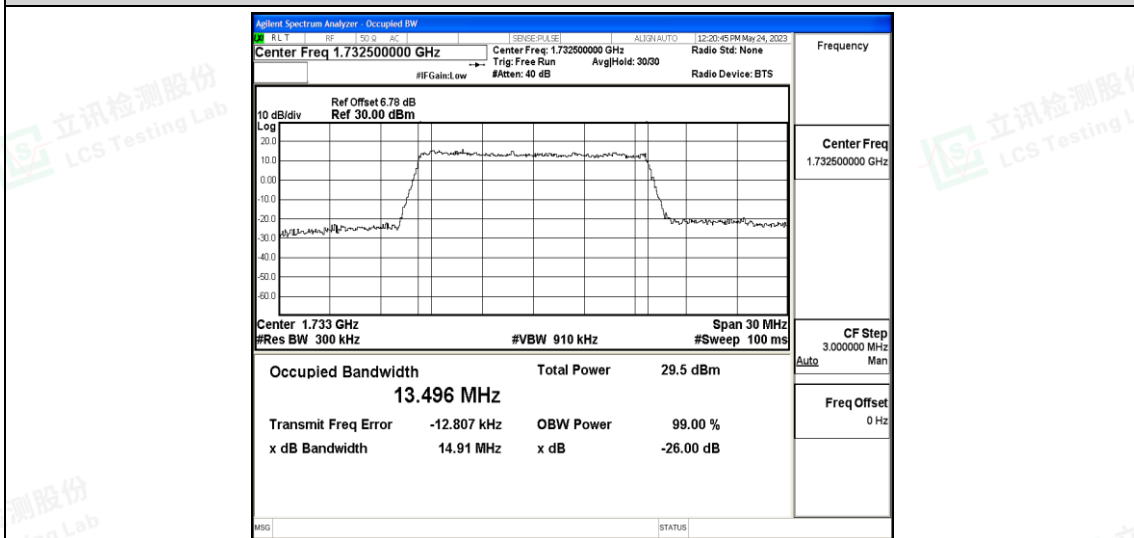

Band4-15MHz-16QAM-20175-75RB#0

Band4-15MHz-16QAM-20325-75RB#0