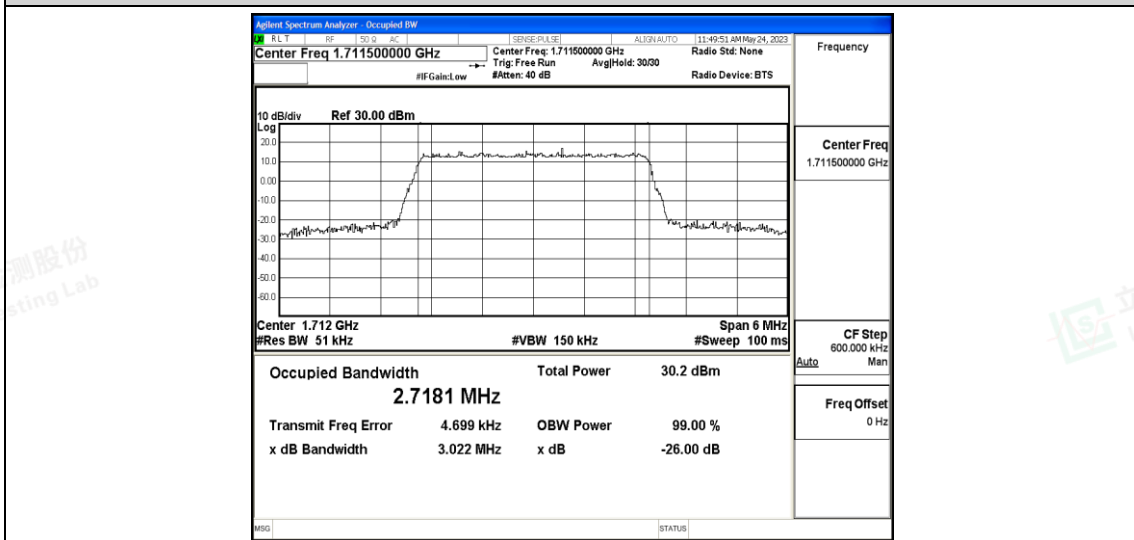

Band4-3MHz-QPSK-19965-15RB#0

Band4-3MHz-QPSK-20175-15RB#0