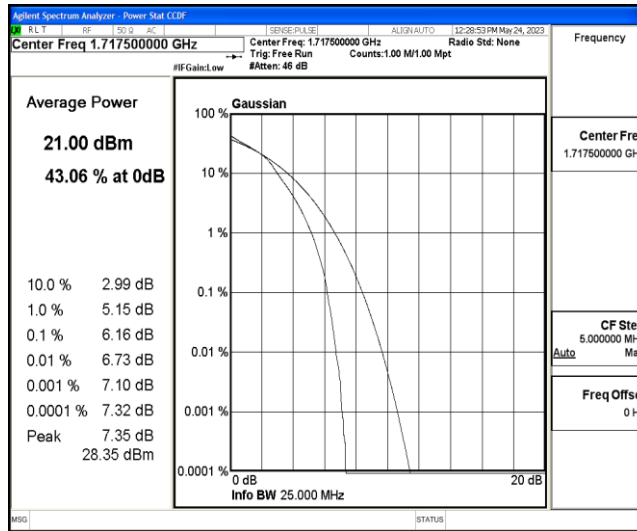

Band4-15MHz-16QAM-20025-75RB#0

Band4-15MHz-16QAM-20175-75RB#0