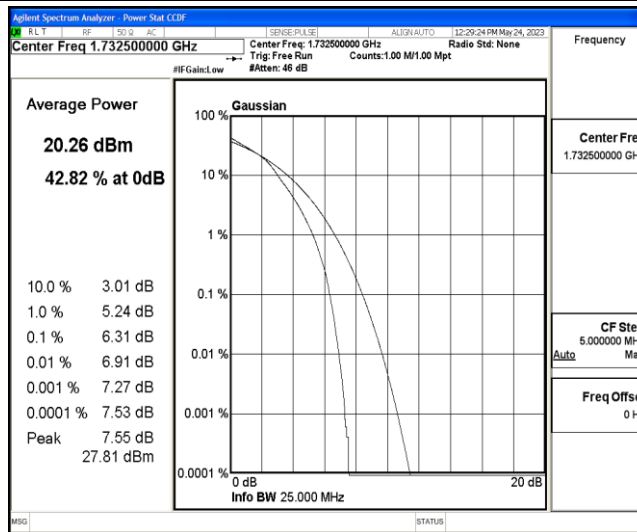

Band4-15MHz-16QAM-20175-75RB#0

Band4-15MHz-16QAM-20325-75RB#0