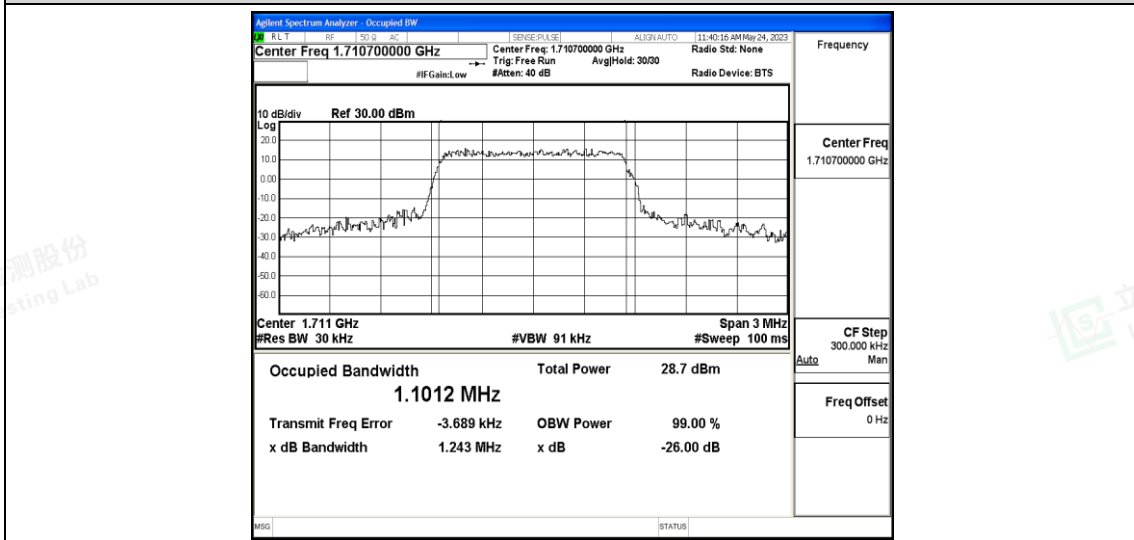

Band4	20MHz	16QAM	20175	100RB#0	18.087	19.70	PASS
Band4	20MHz	16QAM	20300	100RB#0	18.040	19.87	PASS

Test Graphs

Band4-1.4MHz-16QAM-19957-6RB#0

Band4-1.4MHz-16QAM-20175-6RB#0

Band4-1.4MHz-16QAM-20393-6RB#0