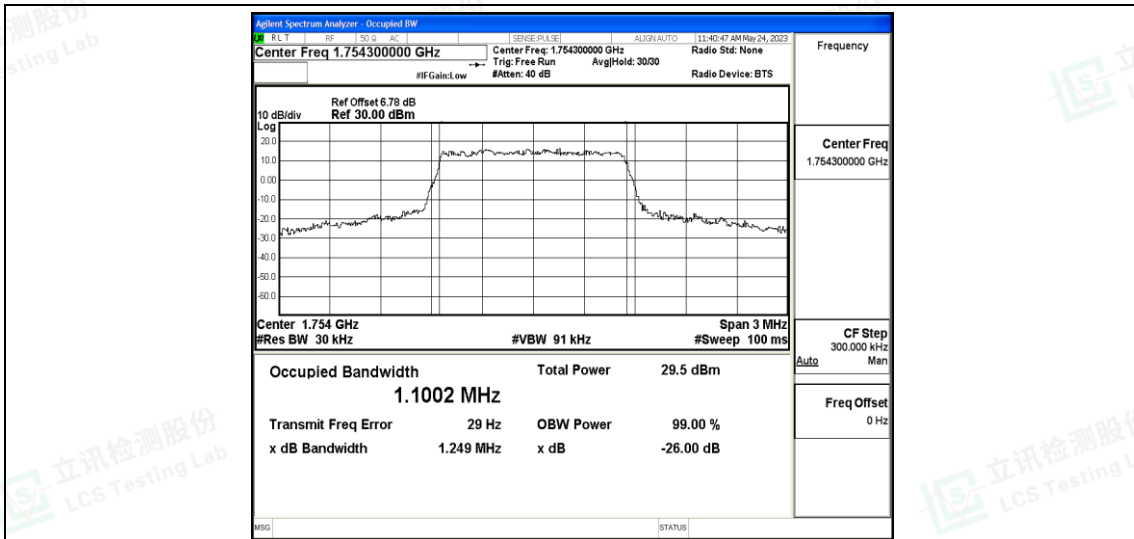

Band4-1.4MHz-16QAM-19957-6RB#0

Band4-1.4MHz-16QAM-20175-6RB#0

Band4-1.4MHz-16QAM-20393-6RB#0