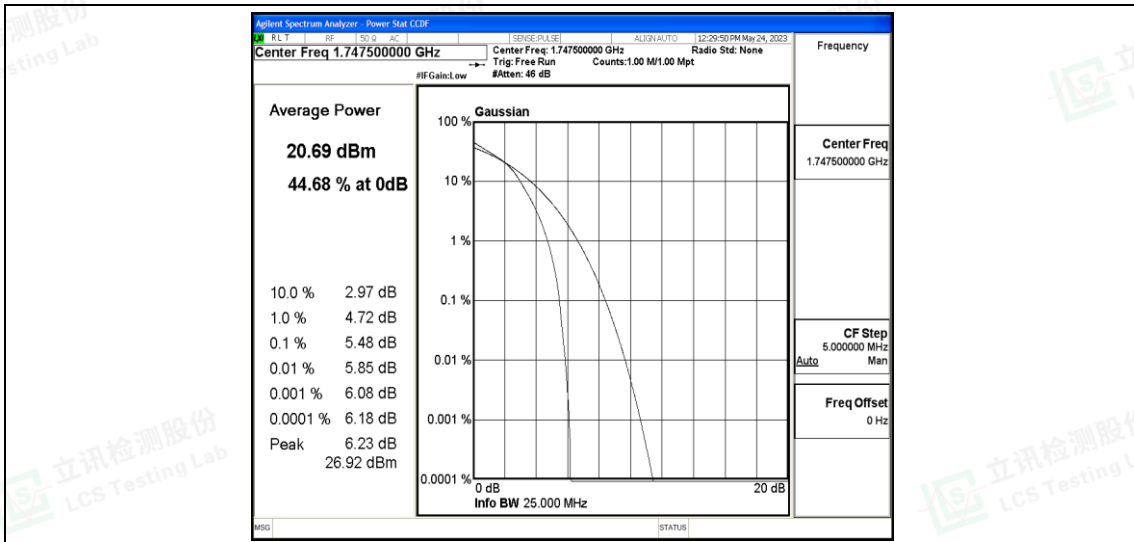

Band4-15MHz-16QAM-20325-75RB#0

Band4-20MHz-QPSK-20050-100RB#0