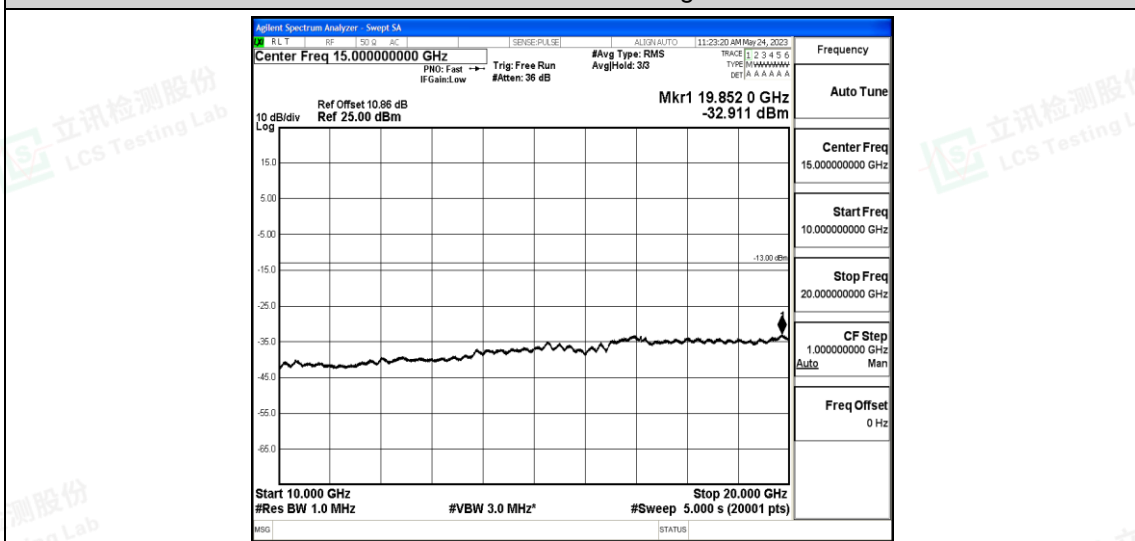

Band2-15MHz-QPSK-18900-1RB#0-Range1:0.009~0.15MHz