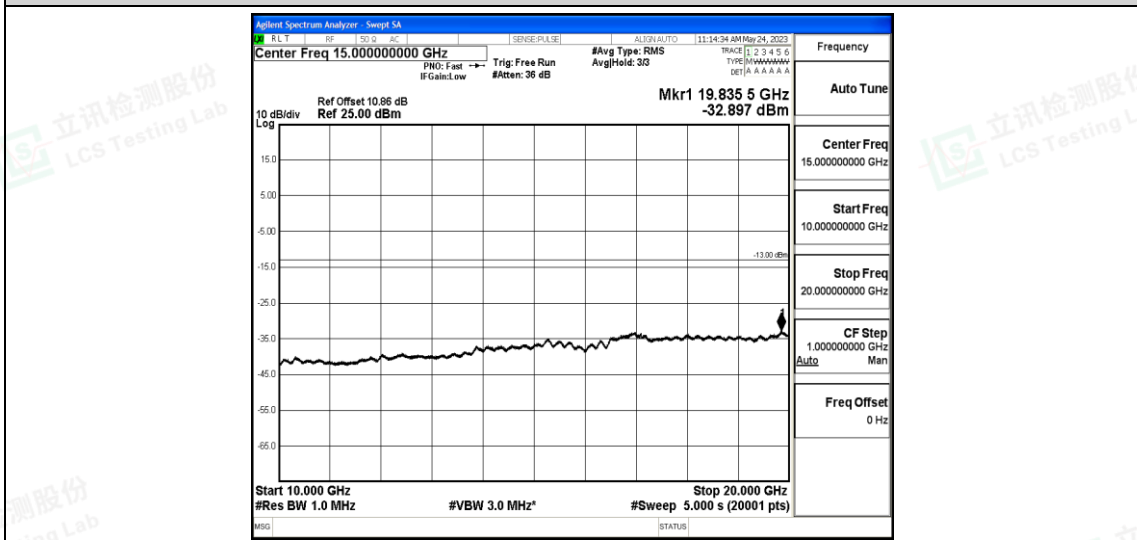

Band2-10MHz-16QAM-18900-1RB#0-Range1:0.009~0.15MHz