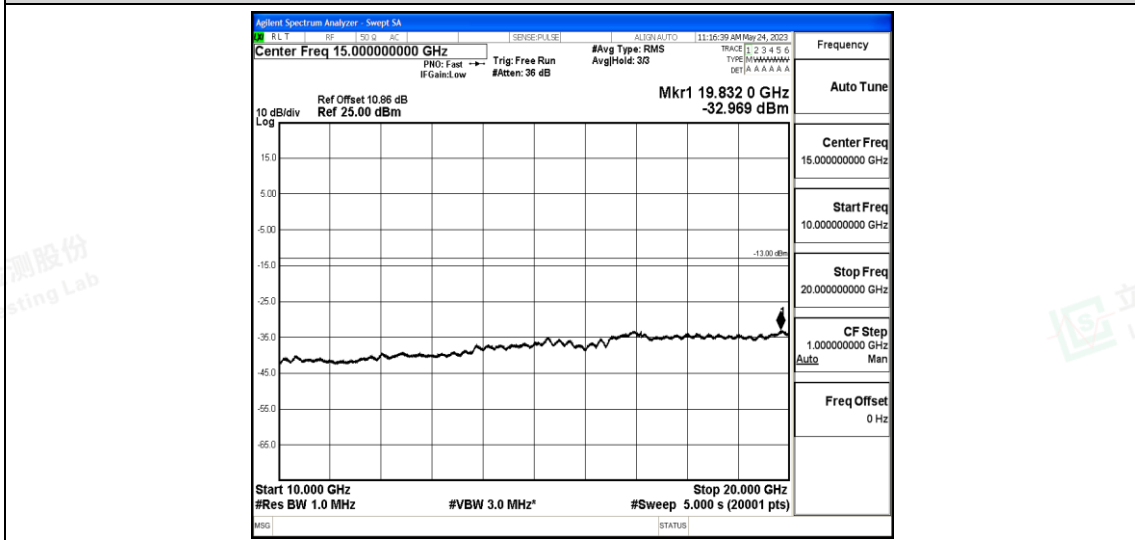

Band2-10MHz-16QAM-19150-1RB#0-Range1:0.009~0.15MHz