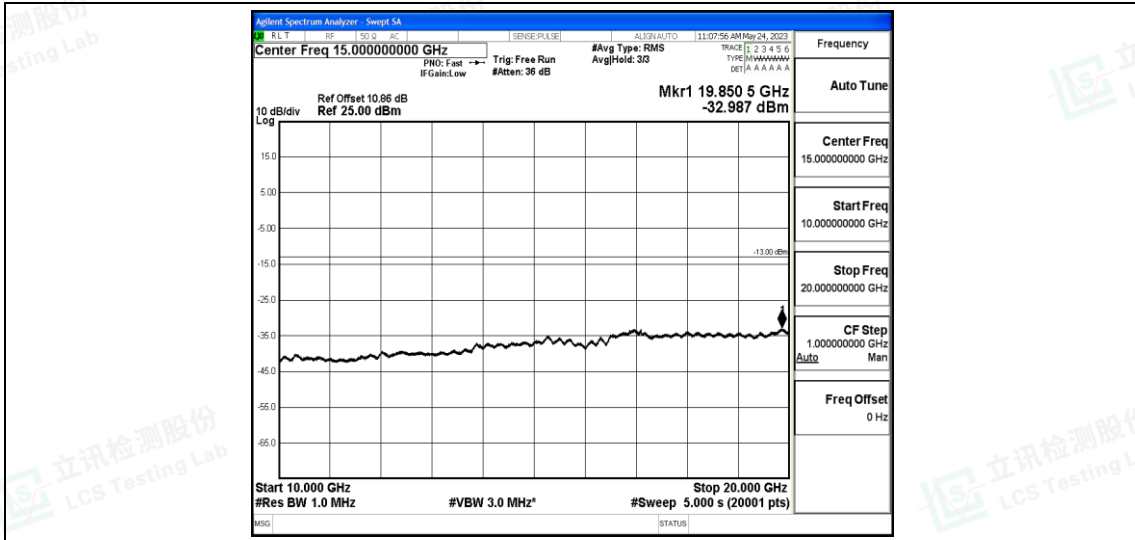

Band2-5MHz-16QAM-18625-1RB#0-Range1:0.009~0.15MHz