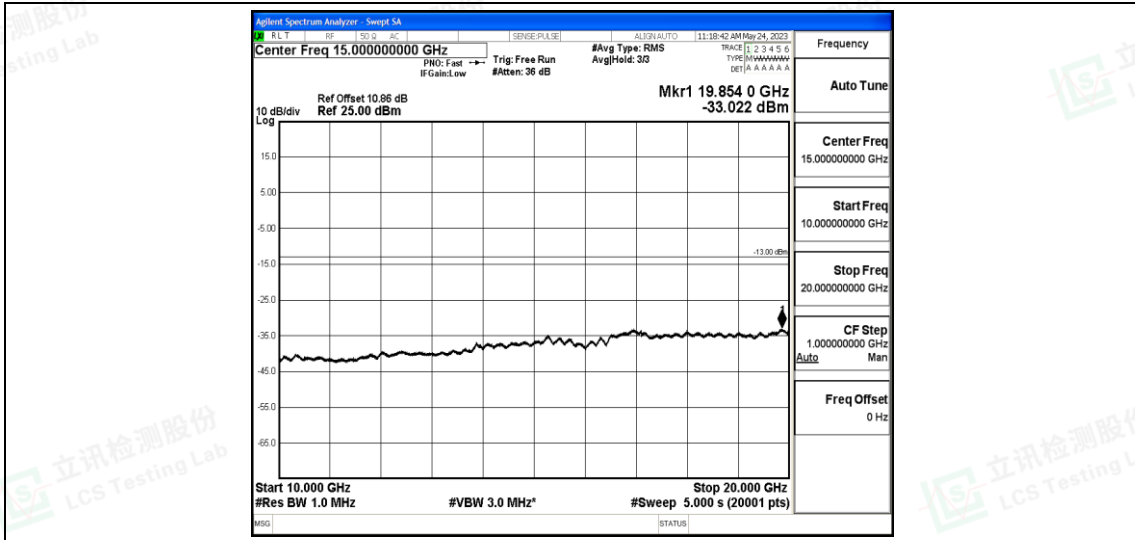

Band2-15MHz-QPSK-18675-1RB#0-Range1:0.009~0.15MHz