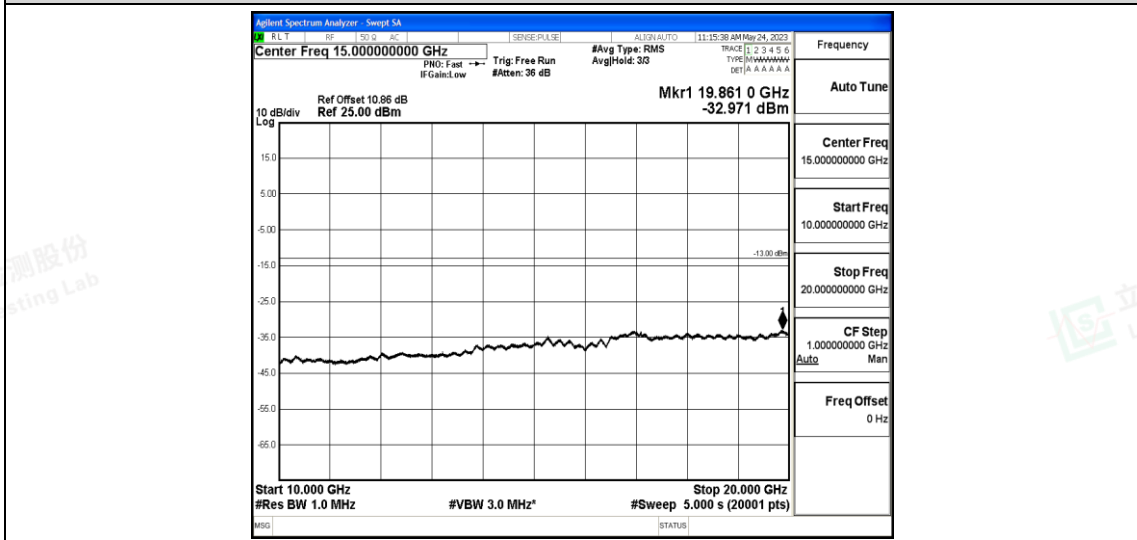

Band2-10MHz-QPSK-19150-1RB#0-Range1:0.009~0.15MHz