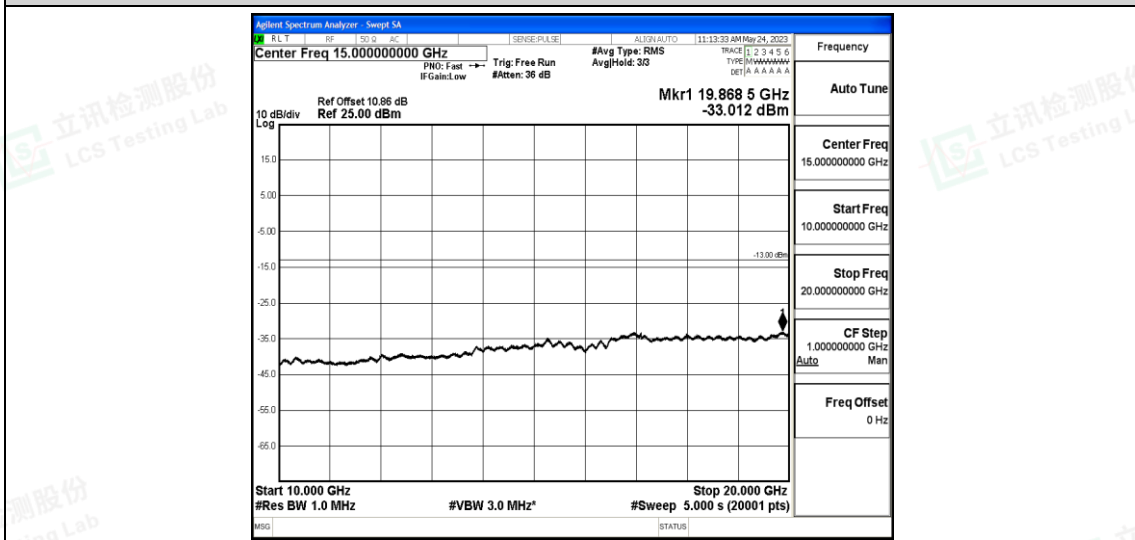

Band2-10MHz-QPSK-18900-1RB#0-Range1:0.009~0.15MHz