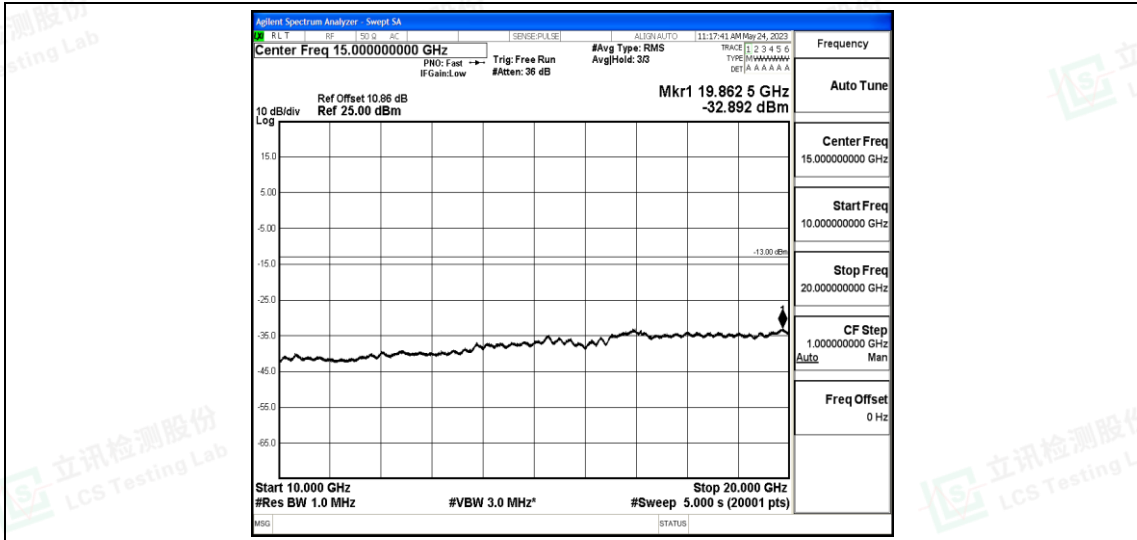

Band2-10MHz-16QAM-18650-1RB#0-Range1:0.009~0.15MHz