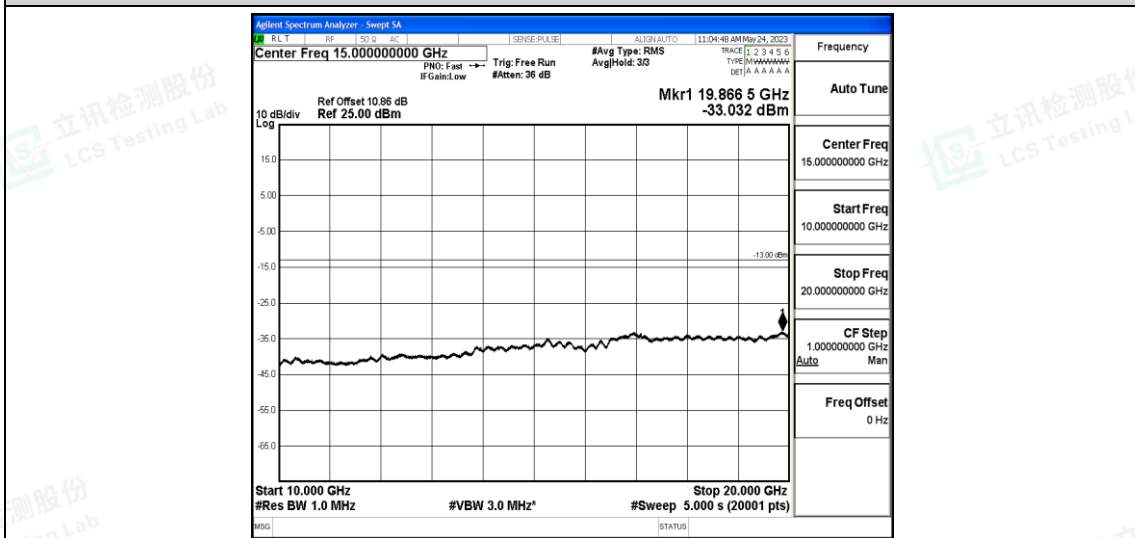

Band2-5MHz-16QAM-18900-1RB#0-Range1:0.009~0.15MHz