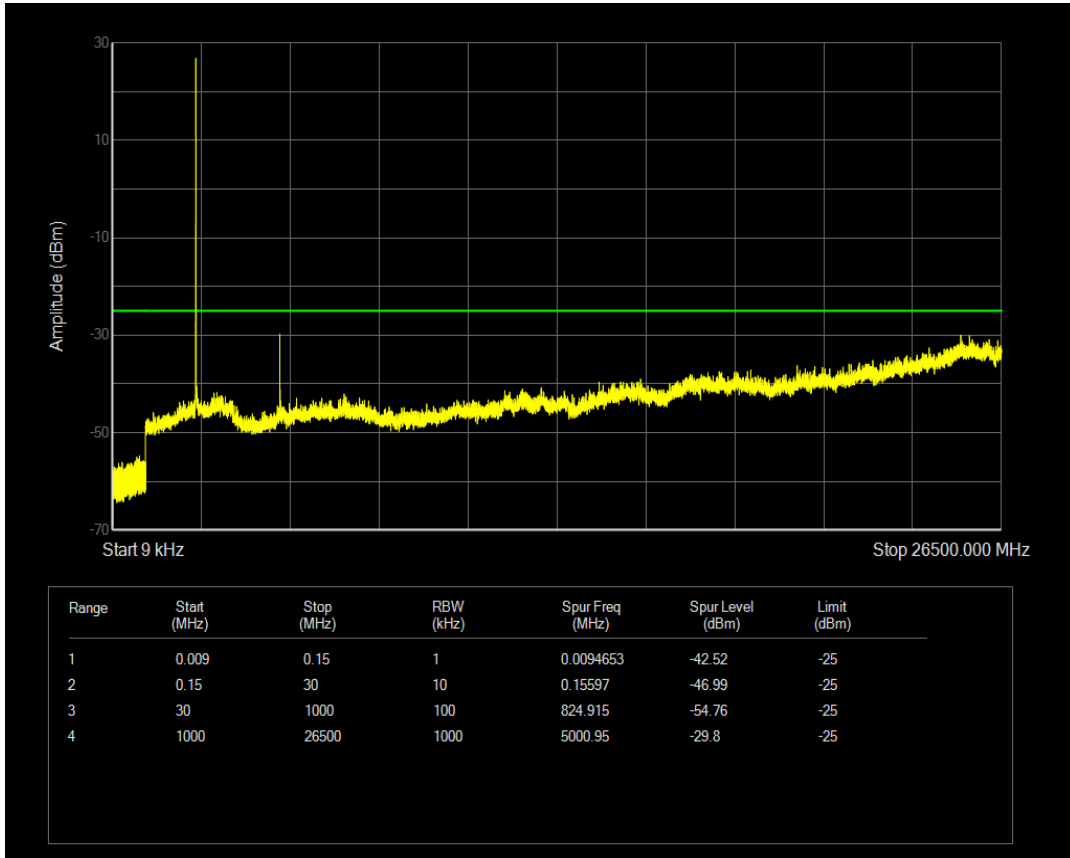

Band5 16QAM BW=10MHz Channel=20525 RB Size=1 Position=#0

Band5 16QAM BW=10MHz Channel=20525 RB Size=50 Position=#0

Band5 QPSK BW=10MHz Channel=20600 RB Size=1 Position=#0

Band5 QPSK BW=10MHz Channel=20600 RB Size=50 Position=#0

Band5 16QAM BW=10MHz Channel=20600 RB Size=1 Position=#0

Band5 16QAM BW=10MHz Channel=20600 RB Size=50 Position=#0

Band7 QPSK BW=5MHz Channel=20775 RB Size=1 Position=#0

Band7 QPSK BW=5MHz Channel=20775 RB Size=25 Position=#0

Band7 16QAM BW=5MHz Channel=20775 RB Size=1 Position=#0

Band7 16QAM BW=5MHz Channel=20775 RB Size=25 Position=#0

Band7 QPSK BW=5MHz Channel=21100 RB Size=1 Position=#0

Band7 QPSK BW=5MHz Channel=21100 RB Size=25 Position=#0