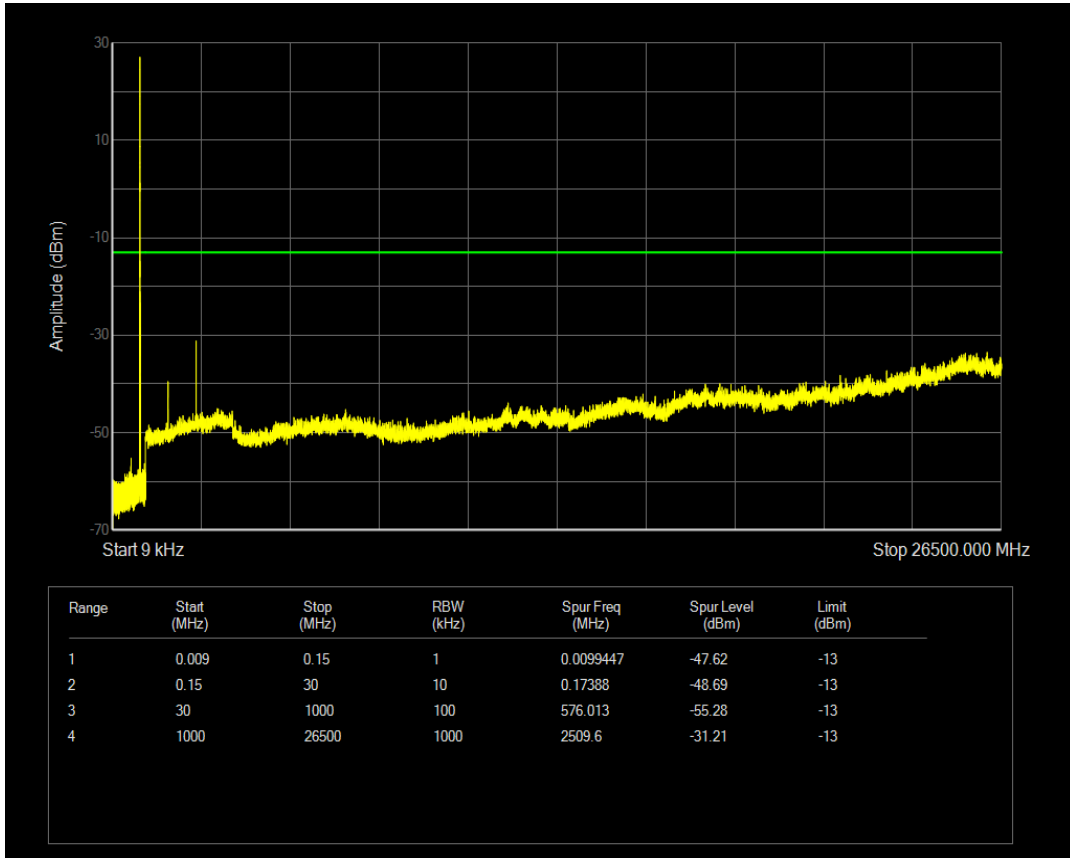

Band5 16QAM BW=1.4MHz Channel=20407 RB Size=1 Position=#0

Band5 16QAM BW=1.4MHz Channel=20407 RB Size=6 Position=#0

Band5 QPSK BW=1.4MHz Channel=20525 RB Size=1 Position=#0

Band5 QPSK BW=1.4MHz Channel=20525 RB Size=6 Position=#0

Band5 16QAM BW=1.4MHz Channel=20525 RB Size=1 Position=#0

Band5 16QAM BW=1.4MHz Channel=20525 RB Size=6 Position=#0

Band5 QPSK BW=1.4MHz Channel=20643 RB Size=1 Position=#0

Band5 QPSK BW=1.4MHz Channel=20643 RB Size=6 Position=#0