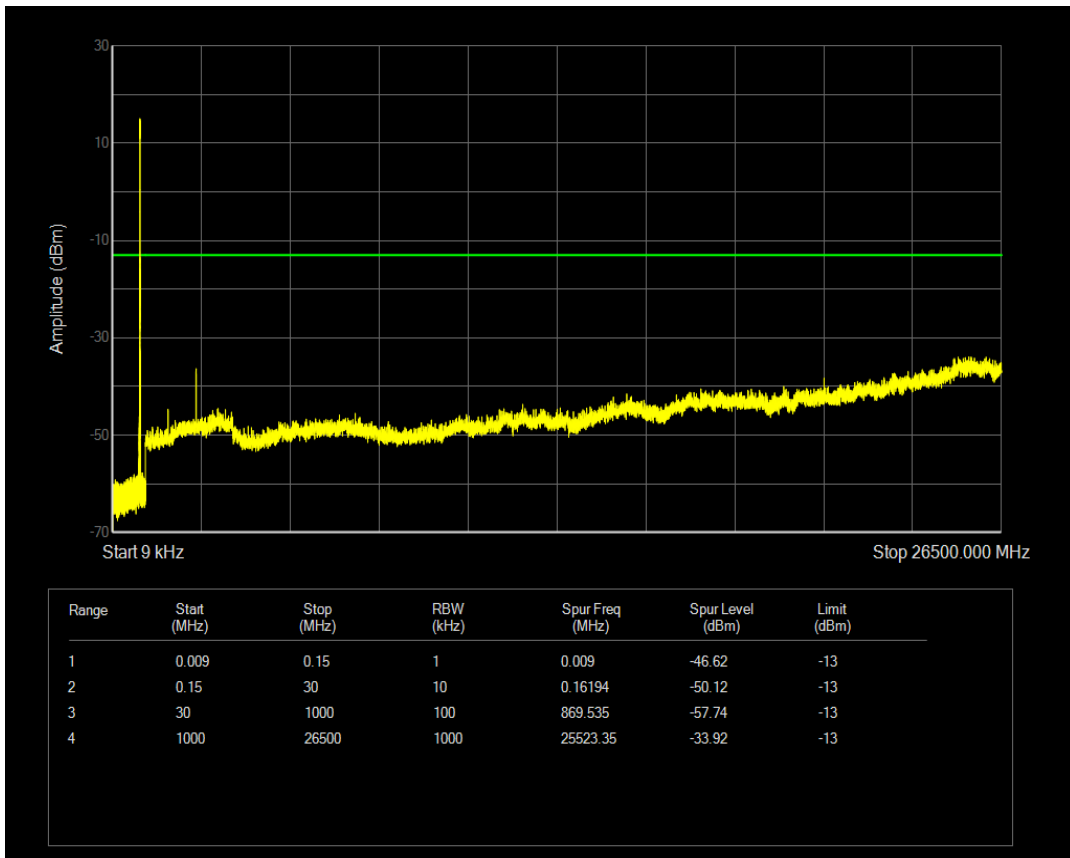

Band5 16QAM BW=5MHz Channel=20425 RB Size=1 Position=#0

Band5 16QAM BW=5MHz Channel=20425 RB Size=25 Position=#0

Band5 QPSK BW=5MHz Channel=20525 RB Size=1 Position=#0

Band5 QPSK BW=5MHz Channel=20525 RB Size=25 Position=#0

Band5 16QAM BW=5MHz Channel=20525 RB Size=1 Position=#0

Band5 16QAM BW=5MHz Channel=20525 RB Size=25 Position=#0

Band5 QPSK BW=5MHz Channel=20625 RB Size=1 Position=#0

Band5 QPSK BW=5MHz Channel=20625 RB Size=25 Position=#0