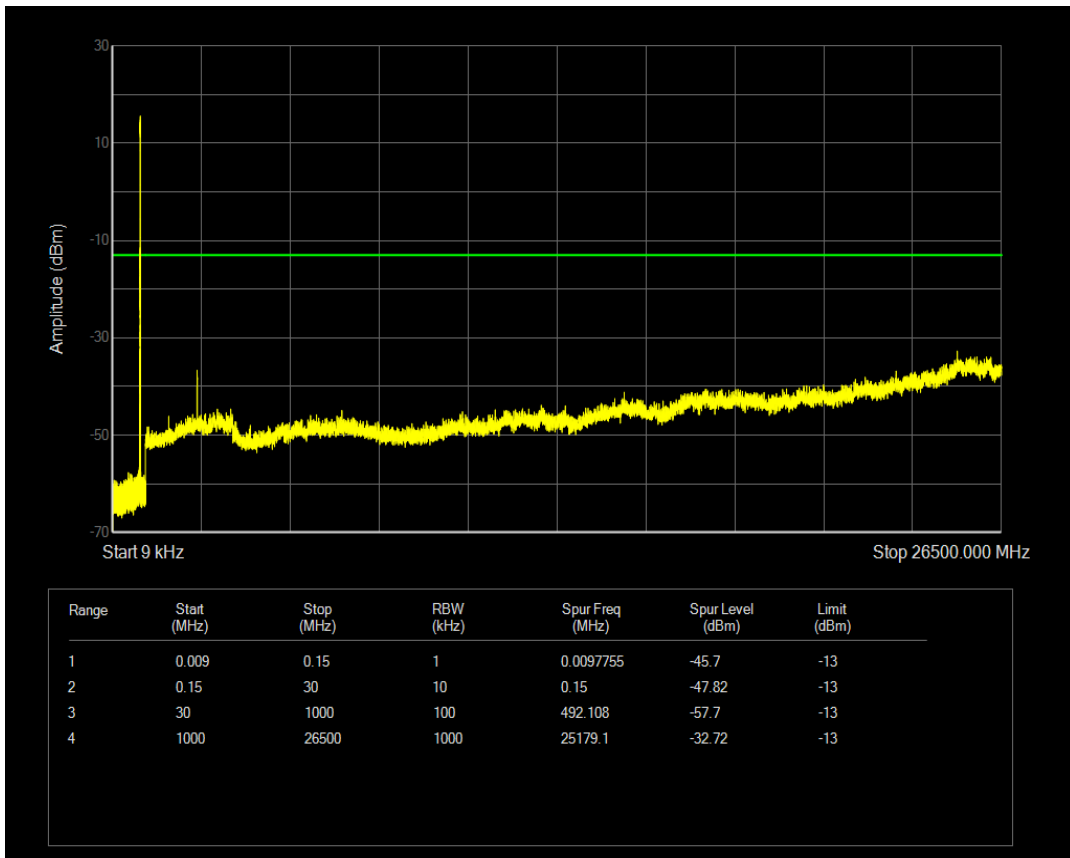

Band5 16QAM BW=5MHz Channel=20525 RB Size=1 Position=#0

Band5 16QAM BW=5MHz Channel=20525 RB Size=25 Position=#0

Band5 QPSK BW=5MHz Channel=20625 RB Size=1 Position=#0

Band5 QPSK BW=5MHz Channel=20625 RB Size=25 Position=#0

Band5 16QAM BW=5MHz Channel=20625 RB Size=1 Position=#0

Band5 16QAM BW=5MHz Channel=20625 RB Size=25 Position=#0

Band5 QPSK BW=10MHz Channel=20450 RB Size=1 Position=#0

Band5 QPSK BW=10MHz Channel=20450 RB Size=50 Position=#0