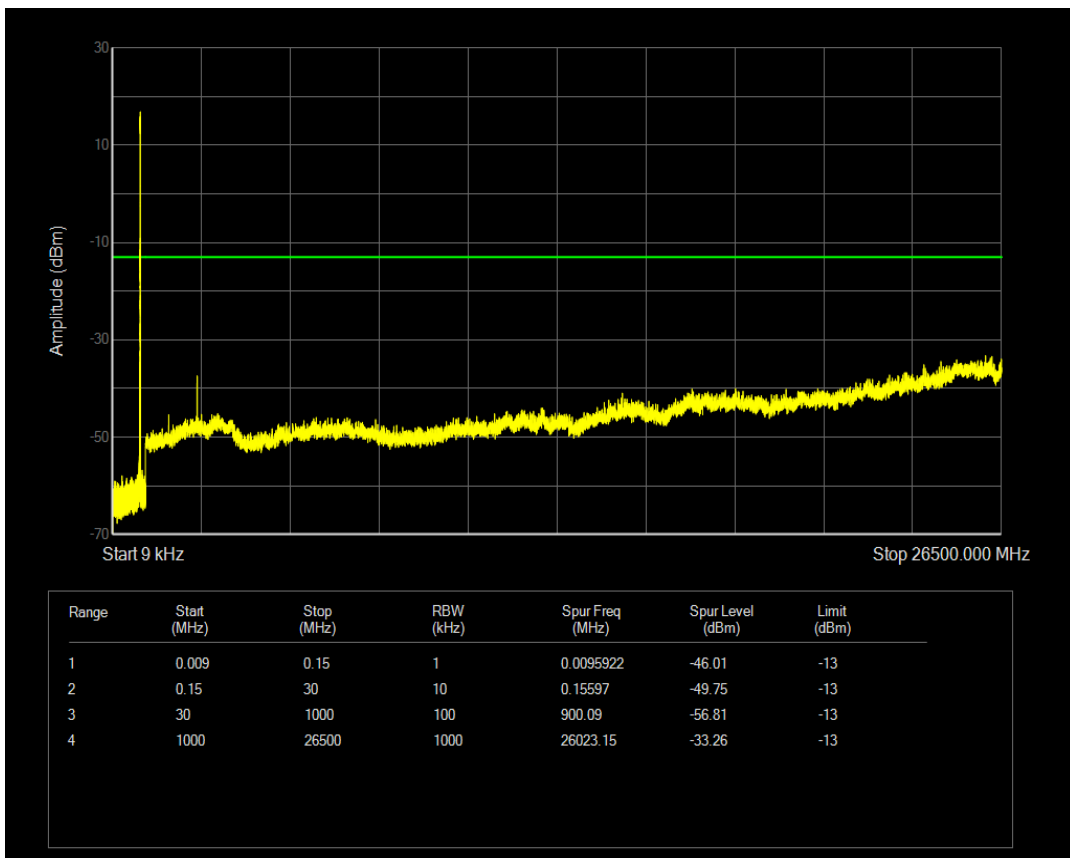

Band5 16QAM BW=5MHz Channel=20525 RB Size=1 Position=#0

Band5 16QAM BW=5MHz Channel=20525 RB Size=25 Position=#0

Band5 QPSK BW=5MHz Channel=20625 RB Size=1 Position=#0

Band5 QPSK BW=5MHz Channel=20625 RB Size=25 Position=#0

Band5 16QAM BW=5MHz Channel=20625 RB Size=1 Position=#0

Band5 16QAM BW=5MHz Channel=20625 RB Size=25 Position=#0

Band5 QPSK BW=10MHz Channel=20450 RB Size=1 Position=#0

Band5 QPSK BW=10MHz Channel=20450 RB Size=50 Position=#0