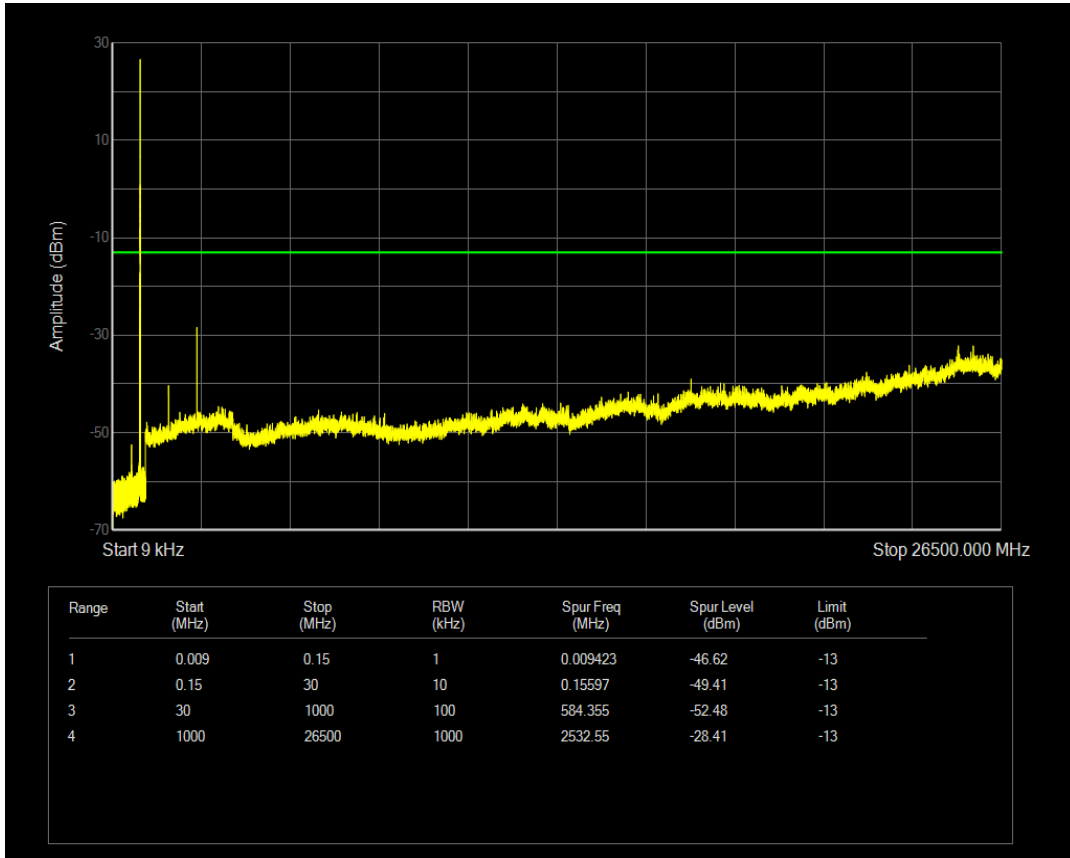

Band5 16QAM BW=5MHz Channel=20425 RB Size=1 Position=#0

Band5 16QAM BW=5MHz Channel=20425 RB Size=25 Position=#0

Band5 QPSK BW=5MHz Channel=20525 RB Size=1 Position=#0

Band5 QPSK BW=5MHz Channel=20525 RB Size=25 Position=#0

Band5 16QAM BW=5MHz Channel=20525 RB Size=1 Position=#0

Band5 16QAM BW=5MHz Channel=20525 RB Size=25 Position=#0

Band5 QPSK BW=5MHz Channel=20625 RB Size=1 Position=#0

Band5 QPSK BW=5MHz Channel=20625 RB Size=25 Position=#0