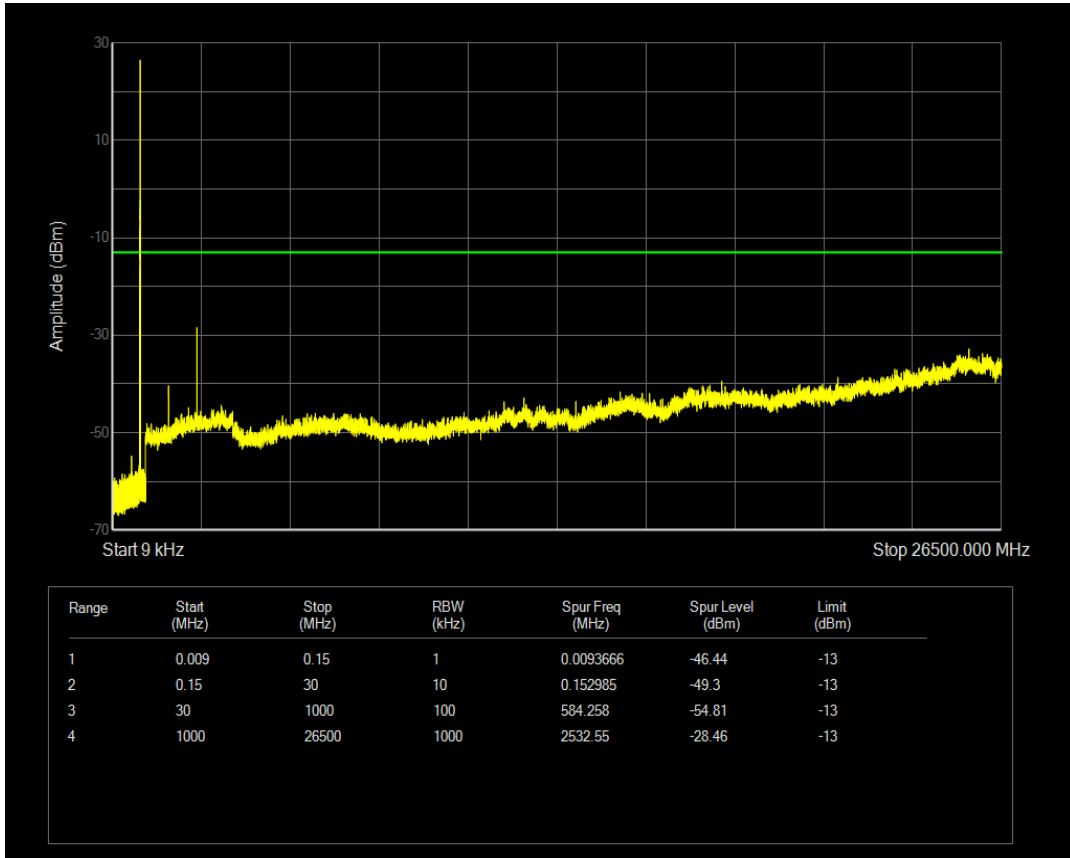

Band5 16QAM BW=5MHz Channel=20525 RB Size=1 Position=#0

Band5 16QAM BW=5MHz Channel=20525 RB Size=25 Position=#0

Band5 QPSK BW=5MHz Channel=20625 RB Size=1 Position=#0

Band5 QPSK BW=5MHz Channel=20625 RB Size=25 Position=#0

Band5 16QAM BW=5MHz Channel=20625 RB Size=1 Position=#0

Band5 16QAM BW=5MHz Channel=20625 RB Size=25 Position=#0

Band5 QPSK BW=10MHz Channel=20450 RB Size=1 Position=#0

Band5 QPSK BW=10MHz Channel=20450 RB Size=50 Position=#0