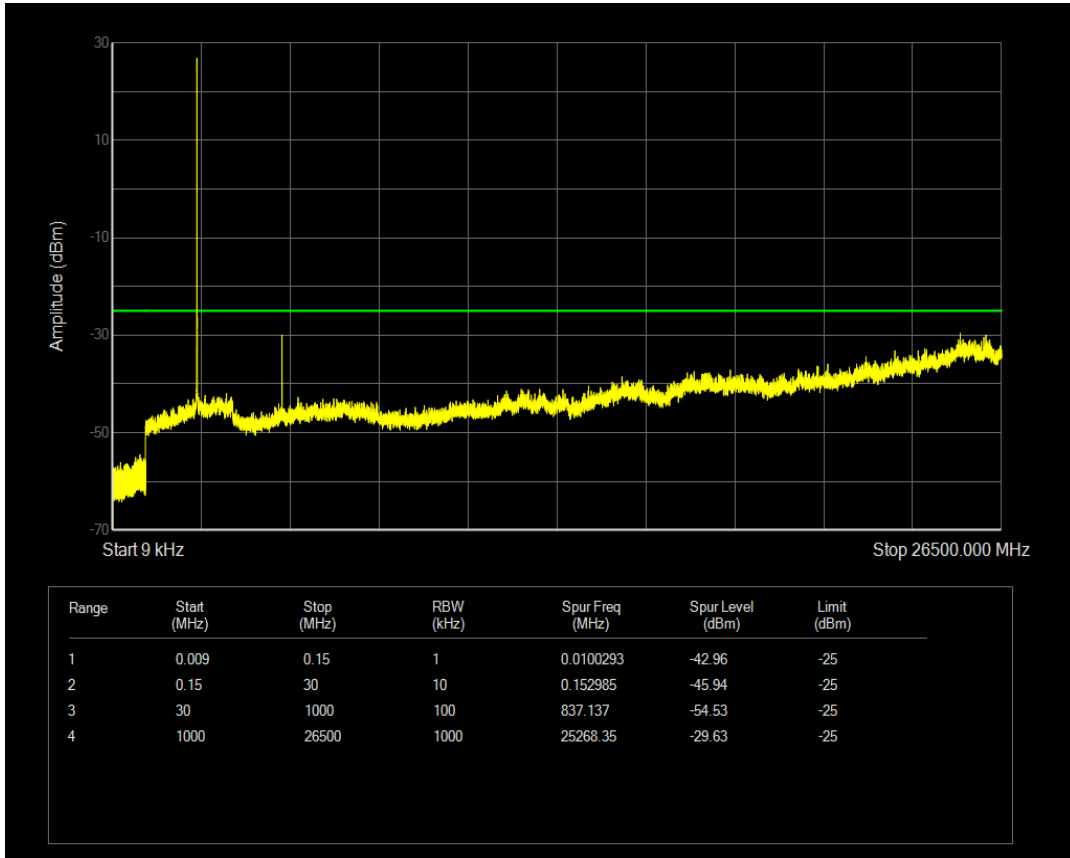

Band5 16QAM BW=10MHz Channel=20525 RB Size=1 Position=#0

Band5 16QAM BW=10MHz Channel=20525 RB Size=50 Position=#0

Band5 QPSK BW=10MHz Channel=20600 RB Size=1 Position=#0

Band5 QPSK BW=10MHz Channel=20600 RB Size=50 Position=#0

Band5 16QAM BW=10MHz Channel=20600 RB Size=1 Position=#0

Band5 16QAM BW=10MHz Channel=20600 RB Size=50 Position=#0

Band7 QPSK BW=5MHz Channel=20775 RB Size=1 Position=#0

Band7 QPSK BW=5MHz Channel=20775 RB Size=25 Position=#0

Band7 16QAM BW=5MHz Channel=20775 RB Size=1 Position=#0

Band7 16QAM BW=5MHz Channel=20775 RB Size=25 Position=#0

Band7 QPSK BW=5MHz Channel=21100 RB Size=1 Position=#0

Band7 QPSK BW=5MHz Channel=21100 RB Size=25 Position=#0