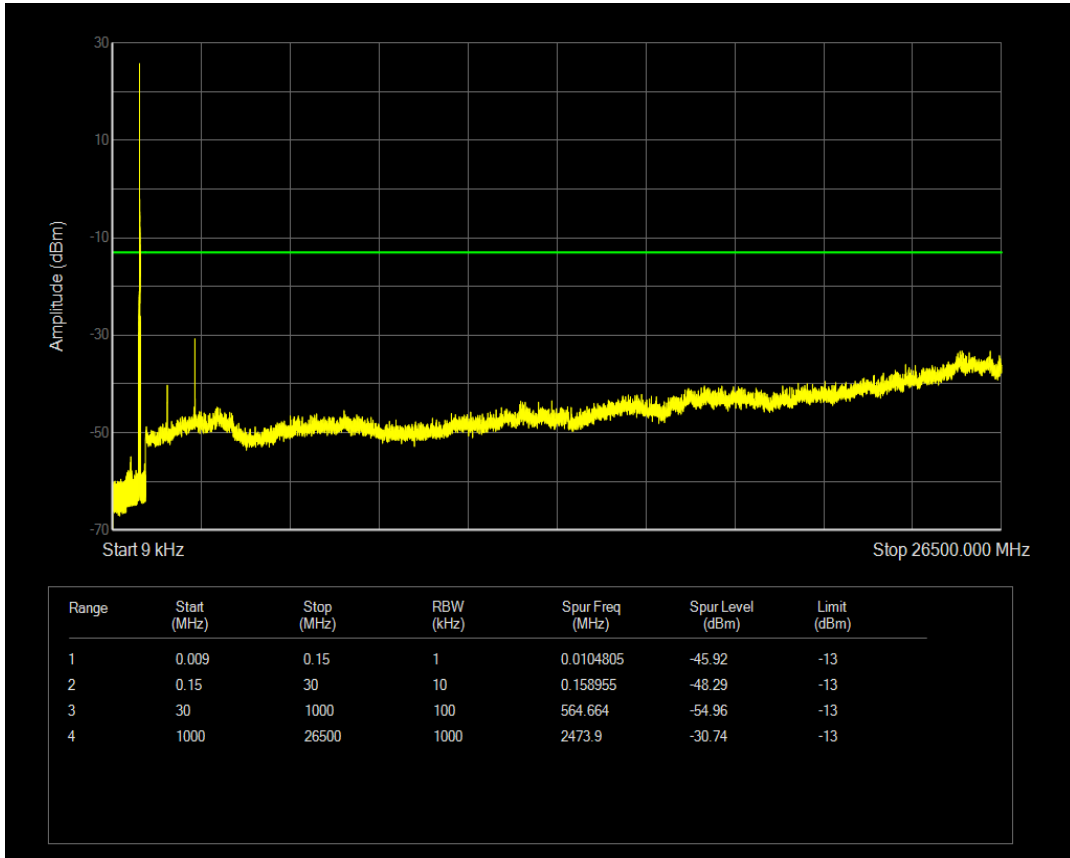

Band5 16QAM BW=5MHz Channel=20525 RB Size=1 Position=#0

Band5 16QAM BW=5MHz Channel=20525 RB Size=25 Position=#0

Band5 QPSK BW=5MHz Channel=20625 RB Size=1 Position=#0

Band5 QPSK BW=5MHz Channel=20625 RB Size=25 Position=#0

Band5 16QAM BW=5MHz Channel=20625 RB Size=1 Position=#0

Band5 16QAM BW=5MHz Channel=20625 RB Size=25 Position=#0

Band5 QPSK BW=10MHz Channel=20450 RB Size=1 Position=#0

Band5 QPSK BW=10MHz Channel=20450 RB Size=50 Position=#0