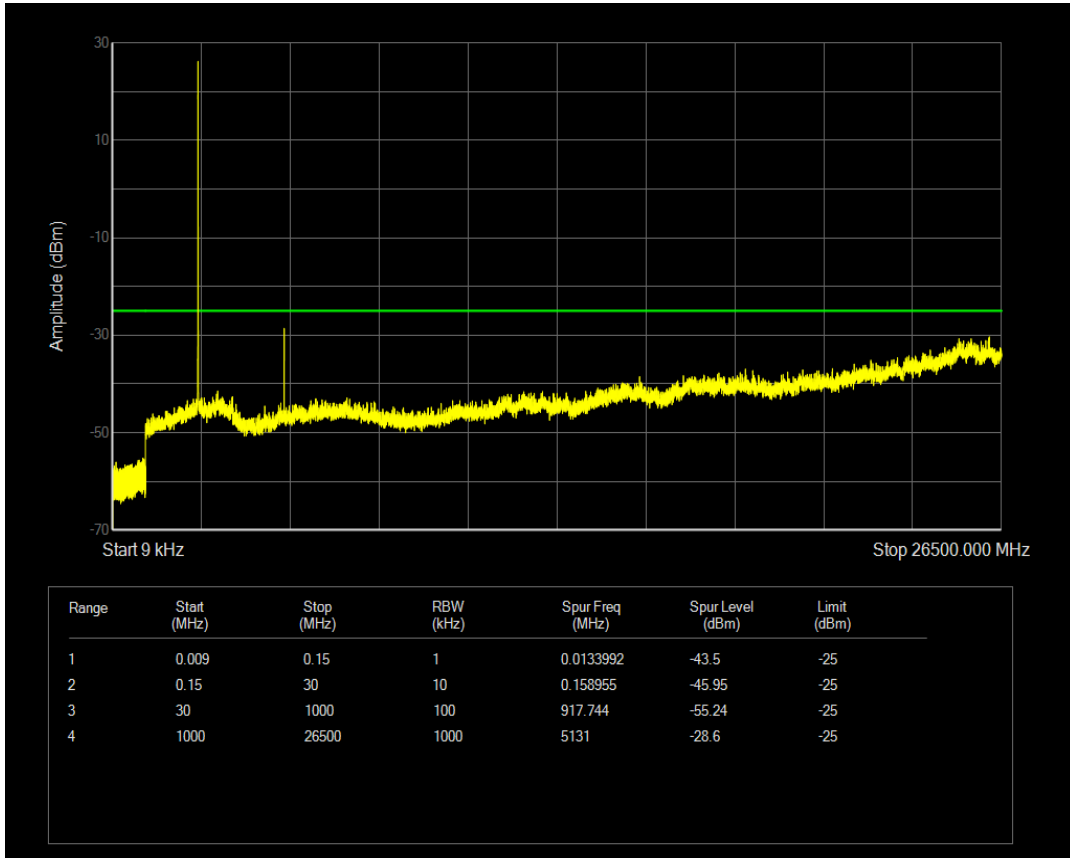

Band5 16QAM BW=10MHz Channel=20600 RB Size=1 Position=#0

Band5 16QAM BW=10MHz Channel=20600 RB Size=50 Position=#0

Band7 QPSK BW=5MHz Channel=20775 RB Size=1 Position=#0

Band7 QPSK BW=5MHz Channel=20775 RB Size=25 Position=#0

Band7 16QAM BW=5MHz Channel=20775 RB Size=1 Position=#0

Band7 16QAM BW=5MHz Channel=20775 RB Size=25 Position=#0

Band7 QPSK BW=5MHz Channel=21100 RB Size=1 Position=#0

Band7 QPSK BW=5MHz Channel=21100 RB Size=25 Position=#0

Band7 16QAM BW=5MHz Channel=21100 RB Size=1 Position=#0

Band7 16QAM BW=5MHz Channel=21100 RB Size=25 Position=#0

Band7 QPSK BW=5MHz Channel=21425 RB Size=1 Position=#0

Band7 QPSK BW=5MHz Channel=21425 RB Size=25 Position=#0