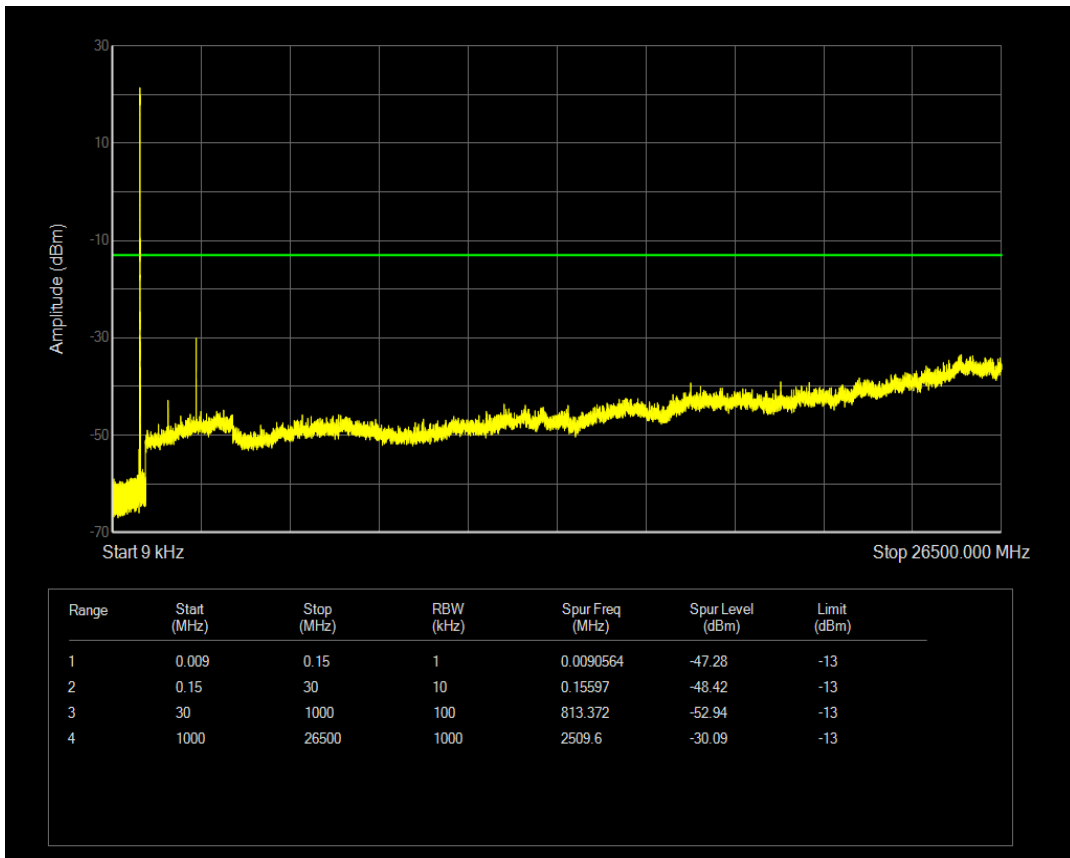

Band5 16QAM BW=1.4MHz Channel=20407 RB Size=1 Position=#0

Band5 16QAM BW=1.4MHz Channel=20407 RB Size=6 Position=#0

Band5 QPSK BW=1.4MHz Channel=20525 RB Size=1 Position=#0

Band5 QPSK BW=1.4MHz Channel=20525 RB Size=6 Position=#0

Band5 16QAM BW=1.4MHz Channel=20525 RB Size=1 Position=#0

Band5 16QAM BW=1.4MHz Channel=20525 RB Size=6 Position=#0

Band5 QPSK BW=1.4MHz Channel=20643 RB Size=1 Position=#0

Band5 QPSK BW=1.4MHz Channel=20643 RB Size=6 Position=#0