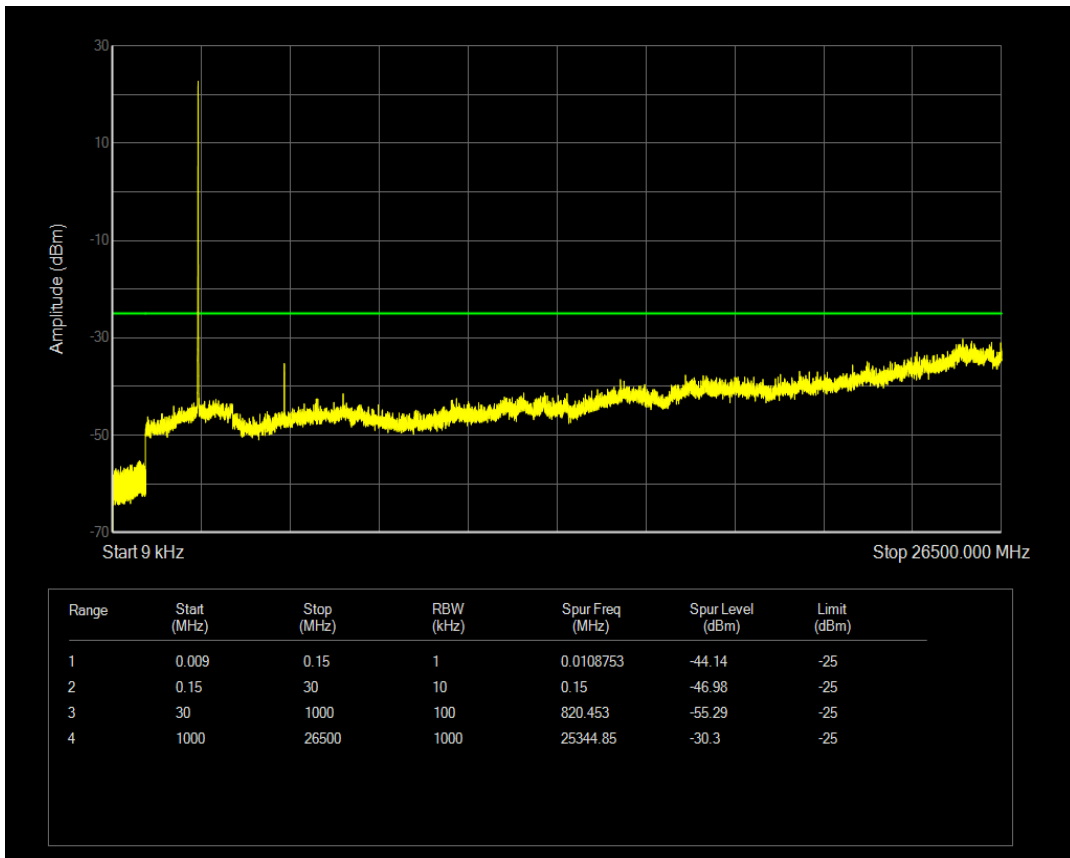

Band7 16QAM BW=5MHz Channel=21100 RB Size=1 Position=#0

Band7 16QAM BW=5MHz Channel=21100 RB Size=25 Position=#0

Band7 QPSK BW=5MHz Channel=21425 RB Size=1 Position=#0

Band7 QPSK BW=5MHz Channel=21425 RB Size=25 Position=#0

Band7 16QAM BW=5MHz Channel=21425 RB Size=1 Position=#0

Band7 16QAM BW=5MHz Channel=21425 RB Size=25 Position=#0

Band7 QPSK BW=10MHz Channel=20800 RB Size=1 Position=#0

Band7 QPSK BW=10MHz Channel=20800 RB Size=50 Position=#0