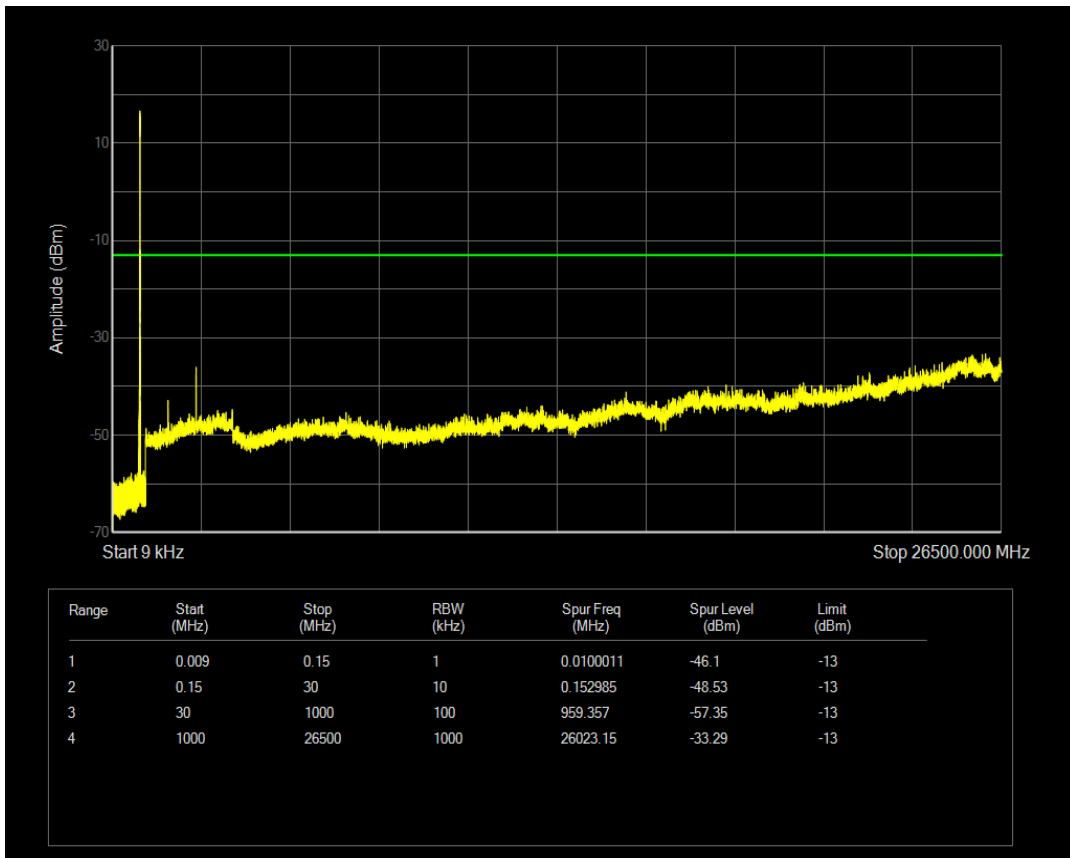

Band5 16QAM BW=5MHz Channel=20425 RB Size=1 Position=#0

Band5 16QAM BW=5MHz Channel=20425 RB Size=25 Position=#0

Band5 QPSK BW=5MHz Channel=20525 RB Size=1 Position=#0

Band5 QPSK BW=5MHz Channel=20525 RB Size=25 Position=#0

Band5 16QAM BW=5MHz Channel=20525 RB Size=1 Position=#0

Band5 16QAM BW=5MHz Channel=20525 RB Size=25 Position=#0

Band5 QPSK BW=5MHz Channel=20625 RB Size=1 Position=#0

Band5 QPSK BW=5MHz Channel=20625 RB Size=25 Position=#0