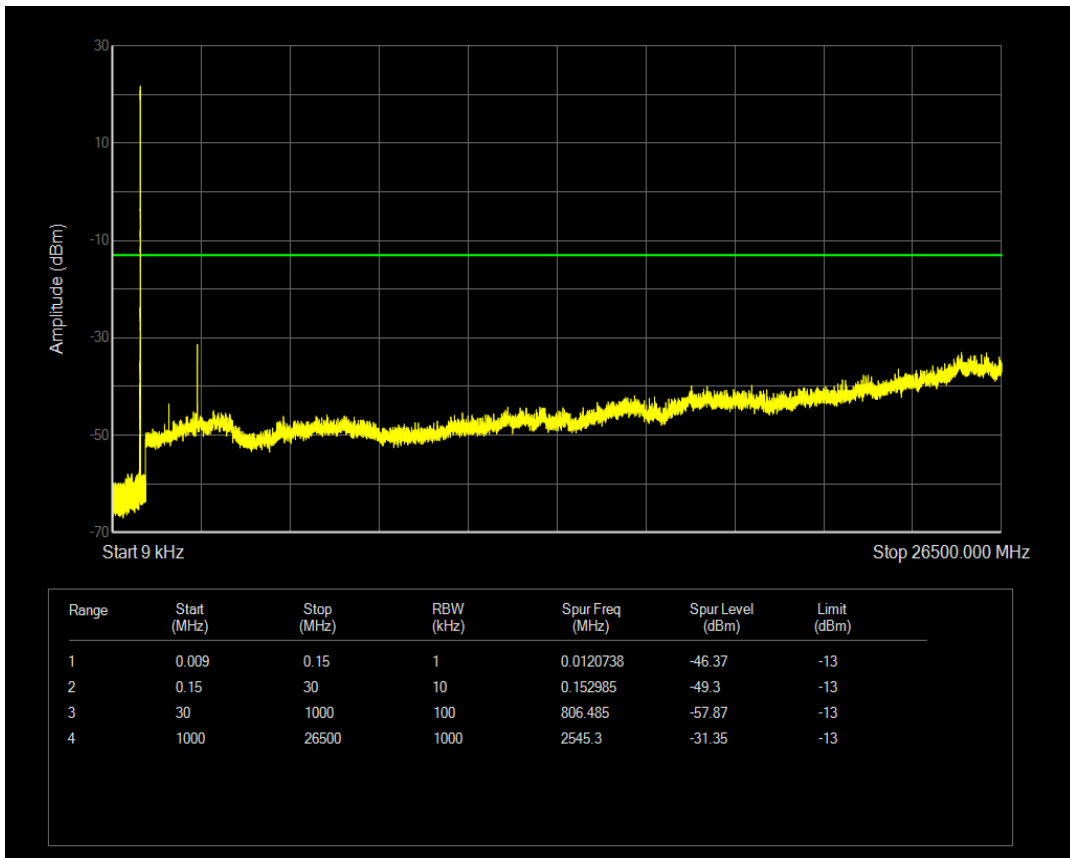

Band5 16QAM BW=1.4MHz Channel=20407 RB Size=1 Position=#0

Band5 16QAM BW=1.4MHz Channel=20407 RB Size=6 Position=#0

Band5 QPSK BW=1.4MHz Channel=20525 RB Size=1 Position=#0

Band5 QPSK BW=1.4MHz Channel=20525 RB Size=6 Position=#0

Band5 16QAM BW=1.4MHz Channel=20525 RB Size=1 Position=#0

Band5 16QAM BW=1.4MHz Channel=20525 RB Size=6 Position=#0

Band5 QPSK BW=1.4MHz Channel=20643 RB Size=1 Position=#0

Band5 QPSK BW=1.4MHz Channel=20643 RB Size=6 Position=#0

Band5 16QAM BW=1.4MHz Channel=20643 RB Size=1 Position=#0

Band5 16QAM BW=1.4MHz Channel=20643 RB Size=6 Position=#0

Band5 QPSK BW=3MHz Channel=20415 RB Size=1 Position=#0

Band5 QPSK BW=3MHz Channel=20415 RB Size=15 Position=#0