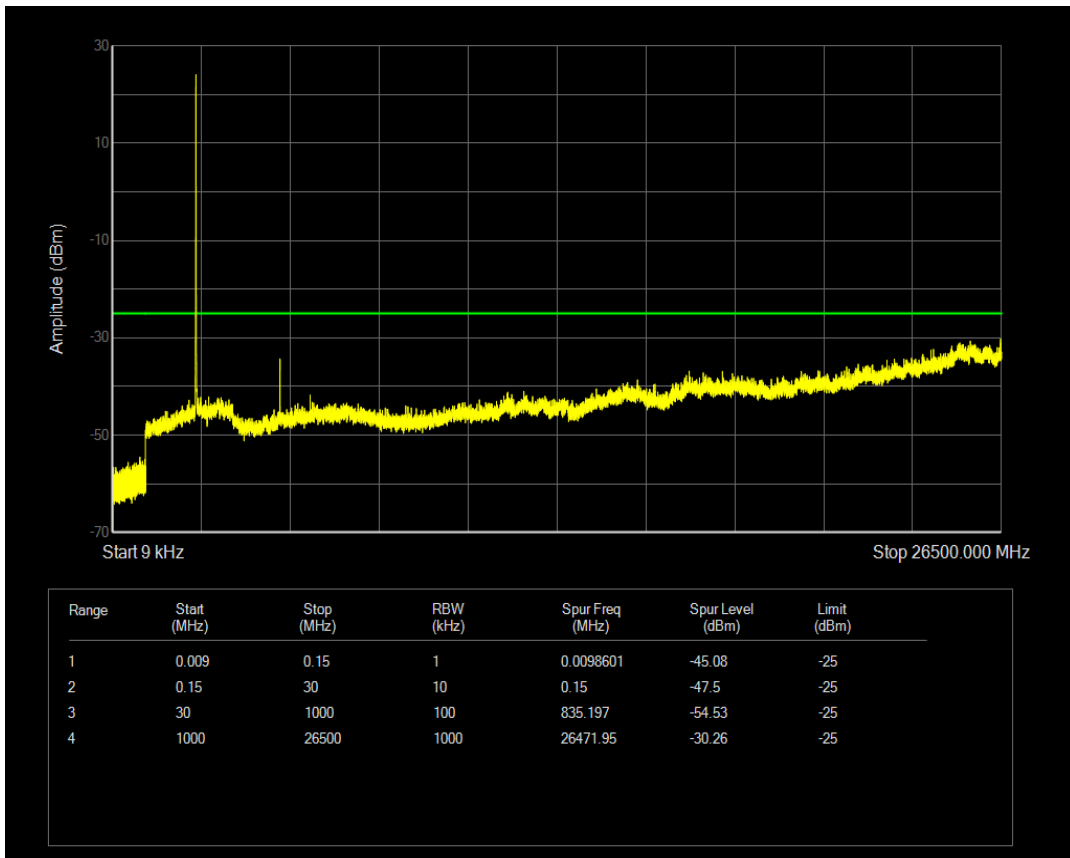

Band5 16QAM BW=10MHz Channel=20525 RB Size=1 Position=#0

Band5 16QAM BW=10MHz Channel=20525 RB Size=50 Position=#0

Band5 QPSK BW=10MHz Channel=20600 RB Size=1 Position=#0

Band5 QPSK BW=10MHz Channel=20600 RB Size=50 Position=#0

Band5 16QAM BW=10MHz Channel=20600 RB Size=1 Position=#0

Band5 16QAM BW=10MHz Channel=20600 RB Size=50 Position=#0

Band7 QPSK BW=5MHz Channel=20775 RB Size=1 Position=#0

Band7 QPSK BW=5MHz Channel=20775 RB Size=25 Position=#0

Band7 16QAM BW=5MHz Channel=20775 RB Size=1 Position=#0

Band7 16QAM BW=5MHz Channel=20775 RB Size=25 Position=#0

Band7 QPSK BW=5MHz Channel=21100 RB Size=1 Position=#0

Band7 QPSK BW=5MHz Channel=21100 RB Size=25 Position=#0