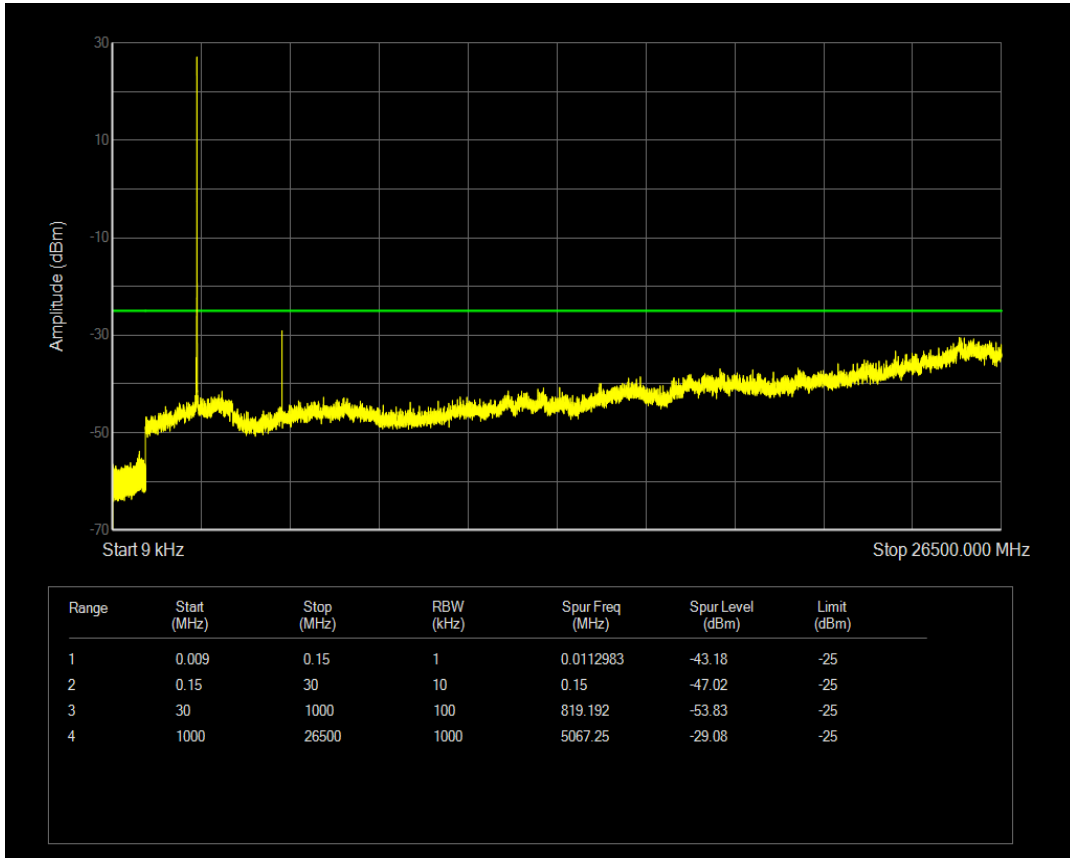

Band5 16QAM BW=10MHz Channel=20600 RB Size=1 Position=#0

Band5 16QAM BW=10MHz Channel=20600 RB Size=50 Position=#0

Band7 QPSK BW=5MHz Channel=20775 RB Size=1 Position=#0

Band7 QPSK BW=5MHz Channel=20775 RB Size=25 Position=#0

Band7 16QAM BW=5MHz Channel=20775 RB Size=1 Position=#0

Band7 16QAM BW=5MHz Channel=20775 RB Size=25 Position=#0

Band7 QPSK BW=5MHz Channel=21100 RB Size=1 Position=#0

Band7 QPSK BW=5MHz Channel=21100 RB Size=25 Position=#0

Band7 16QAM BW=5MHz Channel=21100 RB Size=1 Position=#0

Band7 16QAM BW=5MHz Channel=21100 RB Size=25 Position=#0

Band7 QPSK BW=5MHz Channel=21425 RB Size=1 Position=#0

Band7 QPSK BW=5MHz Channel=21425 RB Size=25 Position=#0