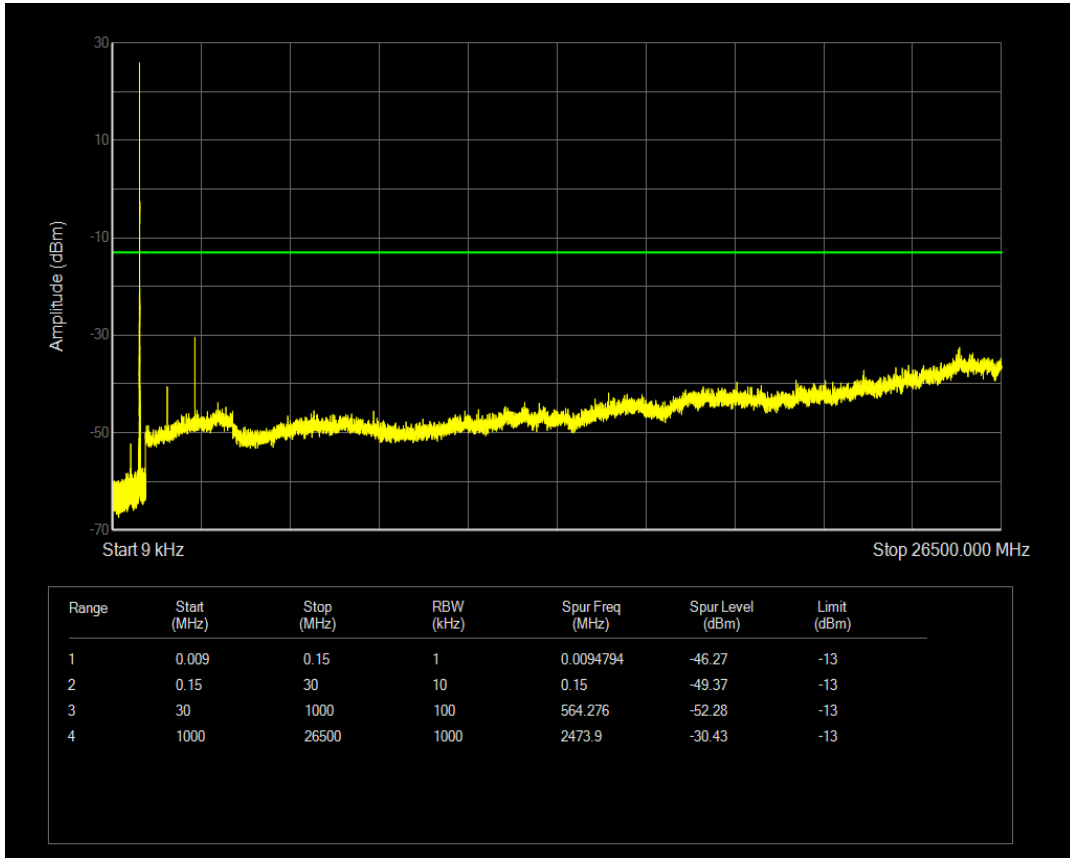

Band5 16QAM BW=1.4MHz Channel=20525 RB Size=1 Position=#0

Band5 16QAM BW=1.4MHz Channel=20525 RB Size=6 Position=#0

Band5 QPSK BW=1.4MHz Channel=20643 RB Size=1 Position=#0

Band5 QPSK BW=1.4MHz Channel=20643 RB Size=6 Position=#0

Band5 16QAM BW=1.4MHz Channel=20643 RB Size=1 Position=#0

Band5 16QAM BW=1.4MHz Channel=20643 RB Size=6 Position=#0

Band5 QPSK BW=3MHz Channel=20415 RB Size=1 Position=#0

Band5 QPSK BW=3MHz Channel=20415 RB Size=15 Position=#0

Band5 16QAM BW=3MHz Channel=20415 RB Size=1 Position=#0

Band5 16QAM BW=3MHz Channel=20415 RB Size=15 Position=#0

Band5 QPSK BW=3MHz Channel=20525 RB Size=1 Position=#0

Band5 QPSK BW=3MHz Channel=20525 RB Size=15 Position=#0