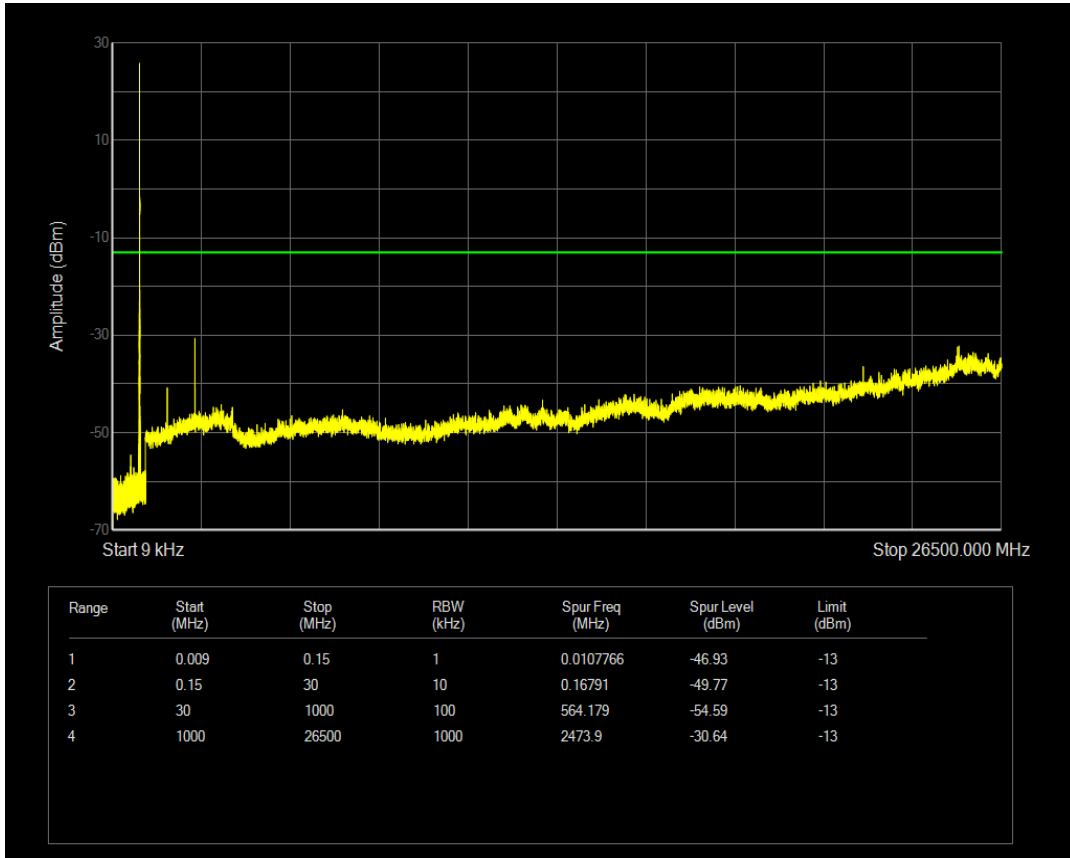

Band5 16QAM BW=1.4MHz Channel=20525 RB Size=1 Position=#0

Band5 16QAM BW=1.4MHz Channel=20525 RB Size=6 Position=#0

Band5 QPSK BW=1.4MHz Channel=20643 RB Size=1 Position=#0

Band5 QPSK BW=1.4MHz Channel=20643 RB Size=6 Position=#0

Band5 16QAM BW=1.4MHz Channel=20643 RB Size=1 Position=#0

Band5 16QAM BW=1.4MHz Channel=20643 RB Size=6 Position=#0

Band5 QPSK BW=3MHz Channel=20415 RB Size=1 Position=#0

Band5 QPSK BW=3MHz Channel=20415 RB Size=15 Position=#0