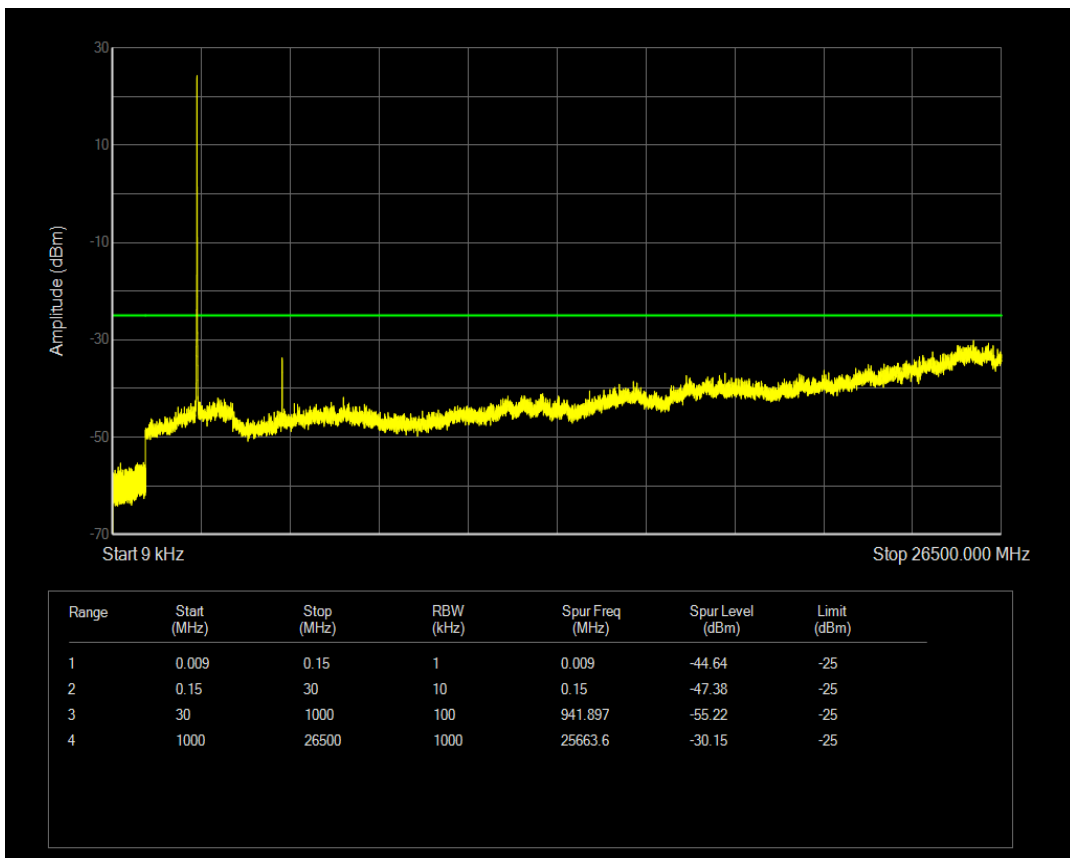

Band5 16QAM BW=10MHz Channel=20600 RB Size=1 Position=#0

Band5 16QAM BW=10MHz Channel=20600 RB Size=50 Position=#0

Band7 QPSK BW=5MHz Channel=20775 RB Size=1 Position=#0

Band7 QPSK BW=5MHz Channel=20775 RB Size=25 Position=#0

Band7 16QAM BW=5MHz Channel=20775 RB Size=1 Position=#0

Band7 16QAM BW=5MHz Channel=20775 RB Size=25 Position=#0

Band7 QPSK BW=5MHz Channel=21100 RB Size=1 Position=#0

Band7 QPSK BW=5MHz Channel=21100 RB Size=25 Position=#0

Band7 16QAM BW=5MHz Channel=21100 RB Size=1 Position=#0

Band7 16QAM BW=5MHz Channel=21100 RB Size=25 Position=#0

Band7 QPSK BW=5MHz Channel=21425 RB Size=1 Position=#0

Band7 QPSK BW=5MHz Channel=21425 RB Size=25 Position=#0