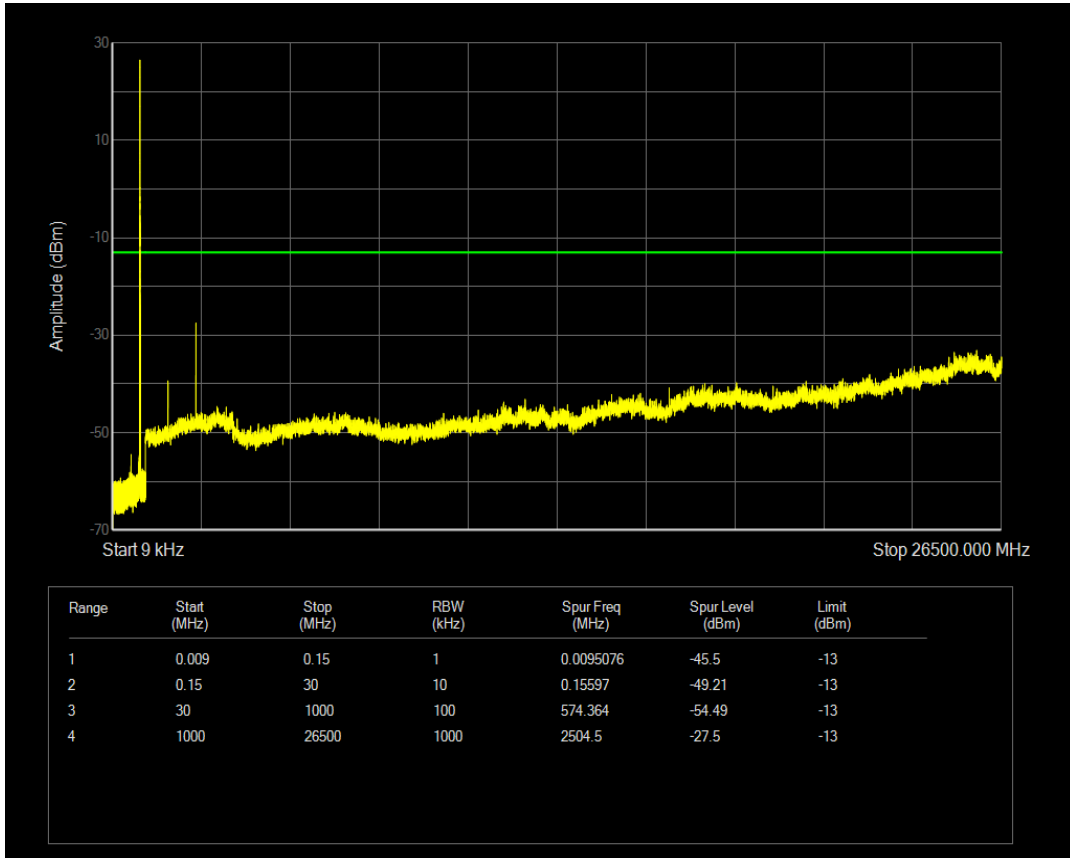

Band5 16QAM BW=5MHz Channel=20425 RB Size=1 Position=#0

Band5 16QAM BW=5MHz Channel=20425 RB Size=25 Position=#0

Band5 QPSK BW=5MHz Channel=20525 RB Size=1 Position=#0

Band5 QPSK BW=5MHz Channel=20525 RB Size=25 Position=#0

Band5 16QAM BW=5MHz Channel=20525 RB Size=1 Position=#0

Band5 16QAM BW=5MHz Channel=20525 RB Size=25 Position=#0

Band5 QPSK BW=5MHz Channel=20625 RB Size=1 Position=#0

Band5 QPSK BW=5MHz Channel=20625 RB Size=25 Position=#0