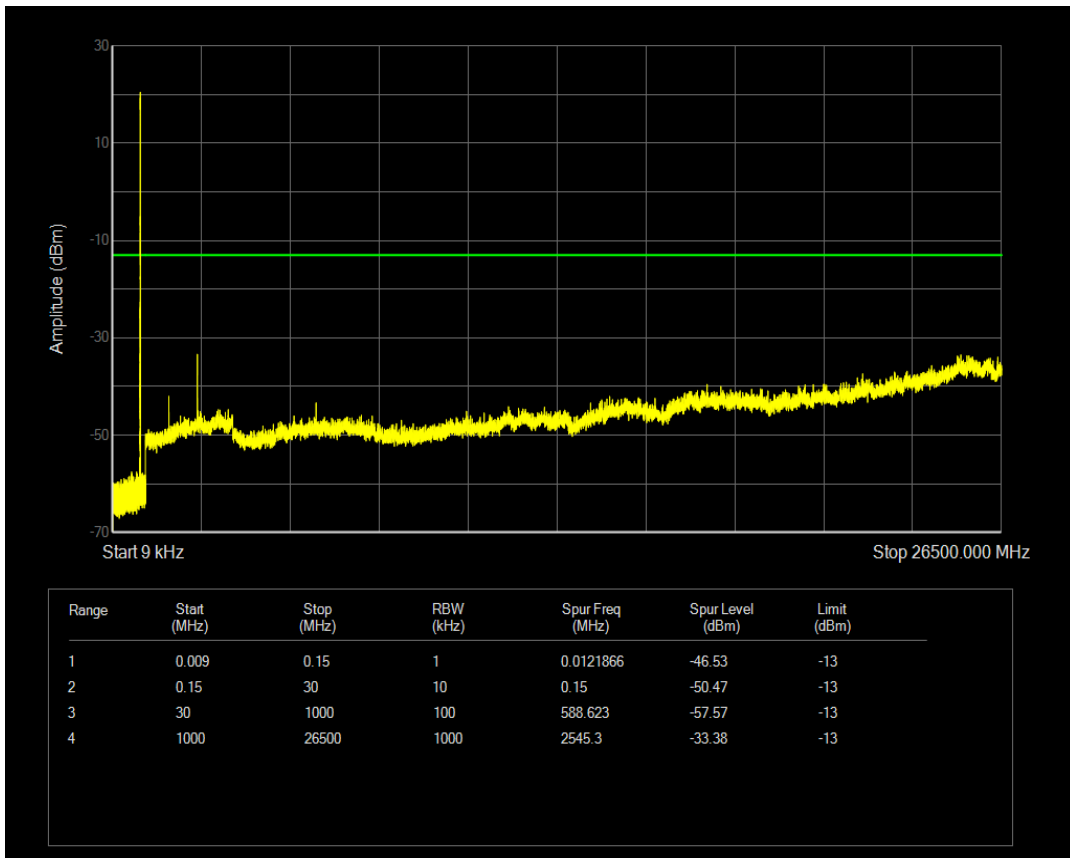

Band5 16QAM BW=1.4MHz Channel=20525 RB Size=1 Position=#0

Band5 16QAM BW=1.4MHz Channel=20525 RB Size=6 Position=#0

Band5 QPSK BW=1.4MHz Channel=20643 RB Size=1 Position=#0

Band5 QPSK BW=1.4MHz Channel=20643 RB Size=6 Position=#0

Band5 16QAM BW=1.4MHz Channel=20643 RB Size=1 Position=#0

Band5 16QAM BW=1.4MHz Channel=20643 RB Size=6 Position=#0

Band5 QPSK BW=3MHz Channel=20415 RB Size=1 Position=#0

Band5 QPSK BW=3MHz Channel=20415 RB Size=15 Position=#0