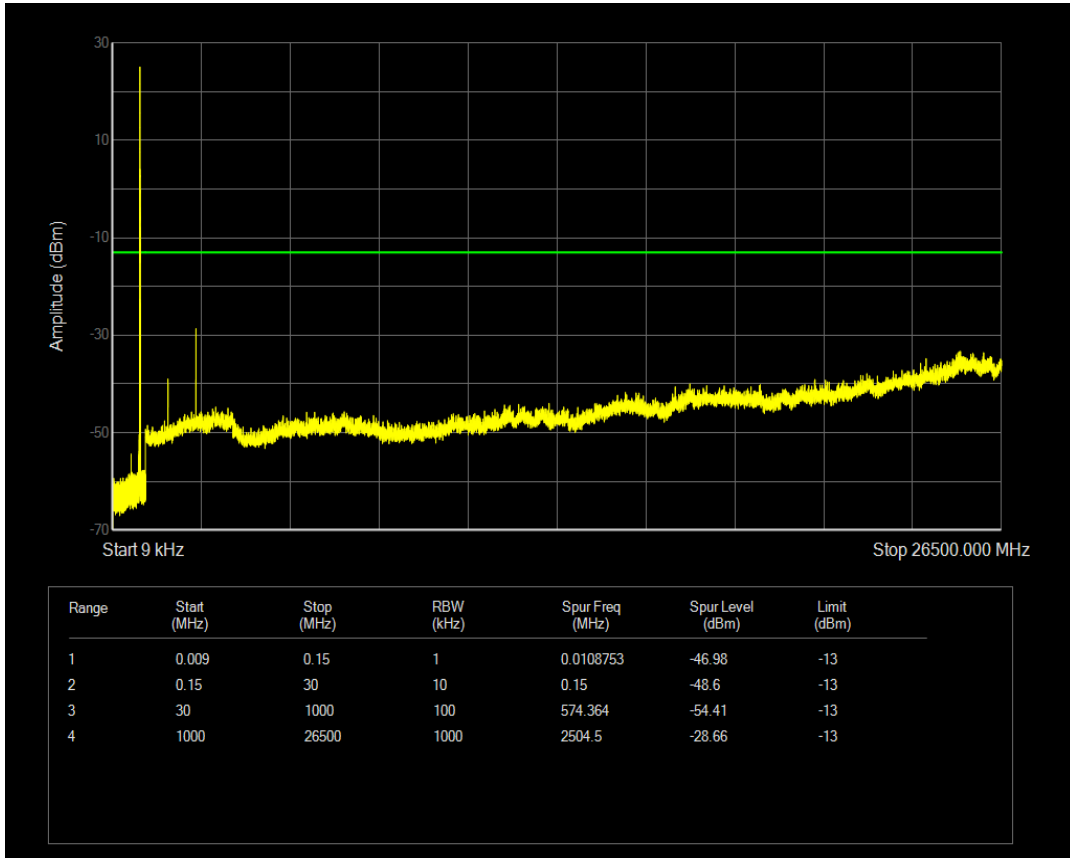

Band5 16QAM BW=5MHz Channel=20425 RB Size=1 Position=#0

Band5 16QAM BW=5MHz Channel=20425 RB Size=25 Position=#0

Band5 QPSK BW=5MHz Channel=20525 RB Size=1 Position=#0

Band5 QPSK BW=5MHz Channel=20525 RB Size=25 Position=#0

Band5 16QAM BW=5MHz Channel=20525 RB Size=1 Position=#0

Band5 16QAM BW=5MHz Channel=20525 RB Size=25 Position=#0

Band5 QPSK BW=5MHz Channel=20625 RB Size=1 Position=#0

Band5 QPSK BW=5MHz Channel=20625 RB Size=25 Position=#0