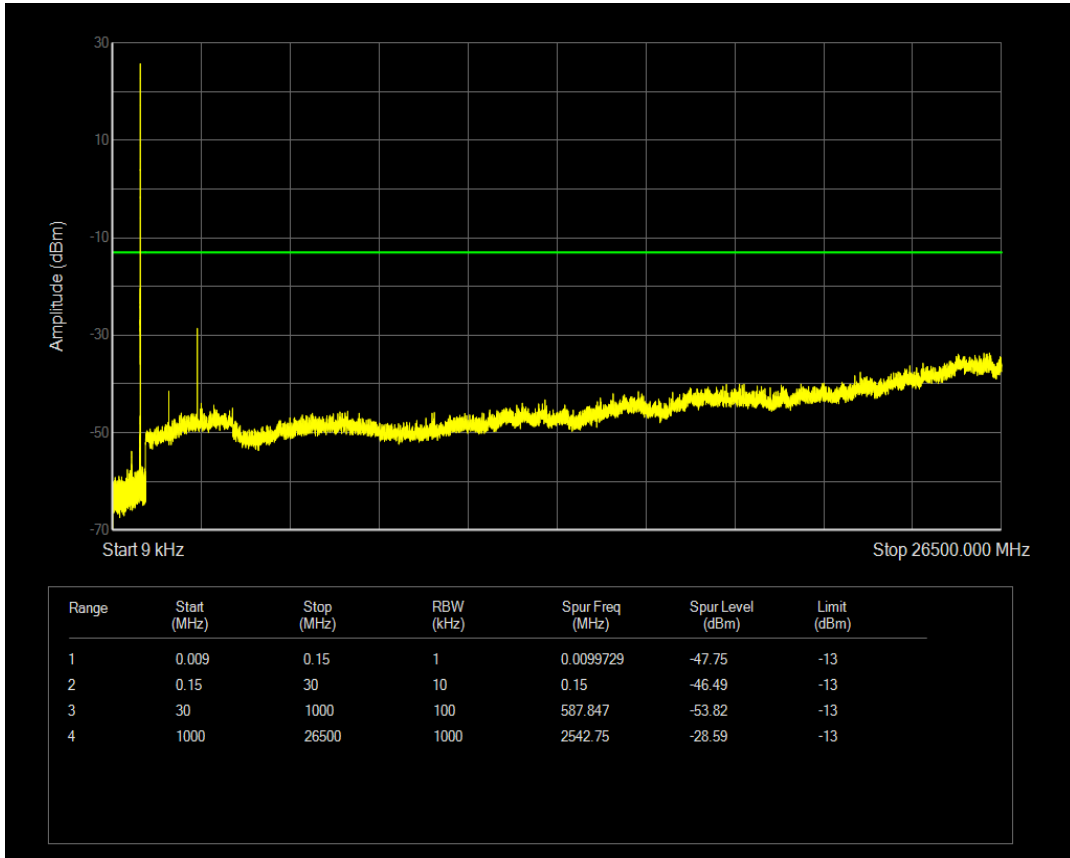

Band5 16QAM BW=1.4MHz Channel=20407 RB Size=1 Position=#0

Band5 16QAM BW=1.4MHz Channel=20407 RB Size=6 Position=#0

Band5 QPSK BW=1.4MHz Channel=20525 RB Size=1 Position=#0

Band5 QPSK BW=1.4MHz Channel=20525 RB Size=6 Position=#0

Band5 16QAM BW=1.4MHz Channel=20525 RB Size=1 Position=#0

Band5 16QAM BW=1.4MHz Channel=20525 RB Size=6 Position=#0

Band5 QPSK BW=1.4MHz Channel=20643 RB Size=1 Position=#0

Band5 QPSK BW=1.4MHz Channel=20643 RB Size=6 Position=#0