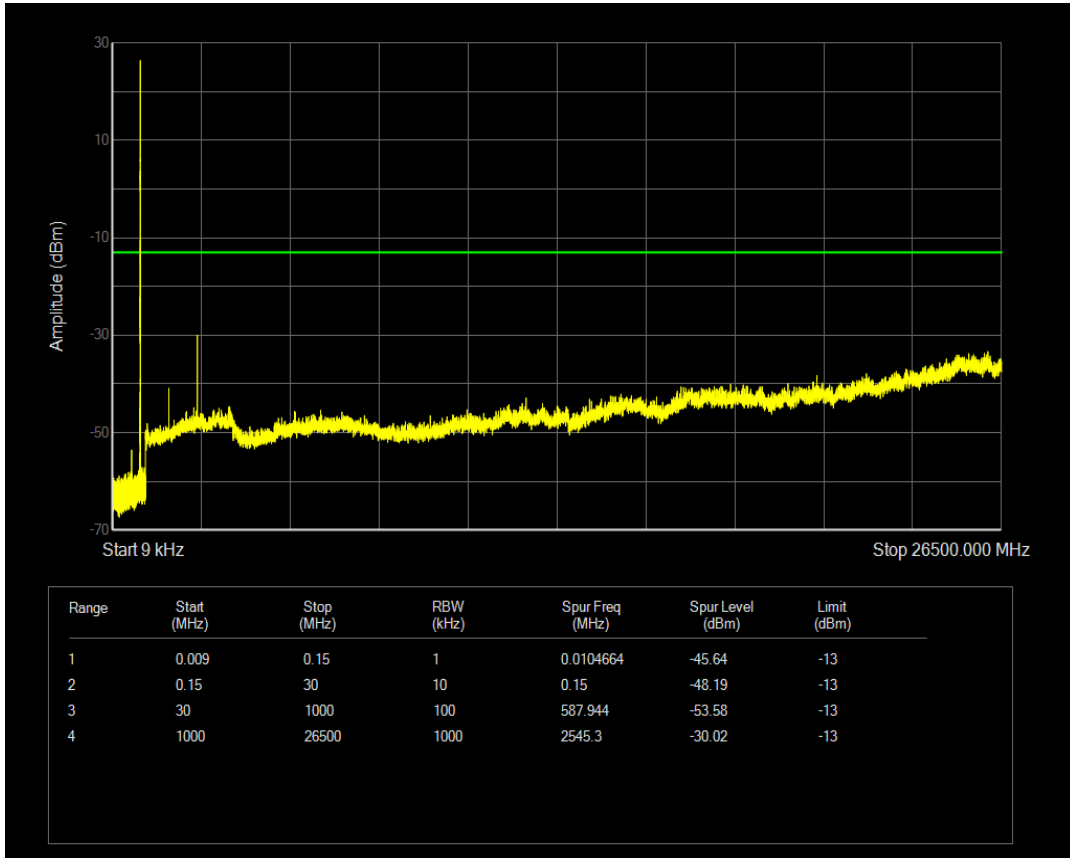

Band5 16QAM BW=1.4MHz Channel=20407 RB Size=1 Position=#0

Band5 16QAM BW=1.4MHz Channel=20407 RB Size=6 Position=#0

Band5 QPSK BW=1.4MHz Channel=20525 RB Size=1 Position=#0

Band5 QPSK BW=1.4MHz Channel=20525 RB Size=6 Position=#0

Band5 16QAM BW=1.4MHz Channel=20525 RB Size=1 Position=#0

Band5 16QAM BW=1.4MHz Channel=20525 RB Size=6 Position=#0

Band5 QPSK BW=1.4MHz Channel=20643 RB Size=1 Position=#0

Band5 QPSK BW=1.4MHz Channel=20643 RB Size=6 Position=#0

Band5 16QAM BW=1.4MHz Channel=20643 RB Size=1 Position=#0

Band5 16QAM BW=1.4MHz Channel=20643 RB Size=6 Position=#0

Band5 QPSK BW=3MHz Channel=20415 RB Size=1 Position=#0

Band5 QPSK BW=3MHz Channel=20415 RB Size=15 Position=#0