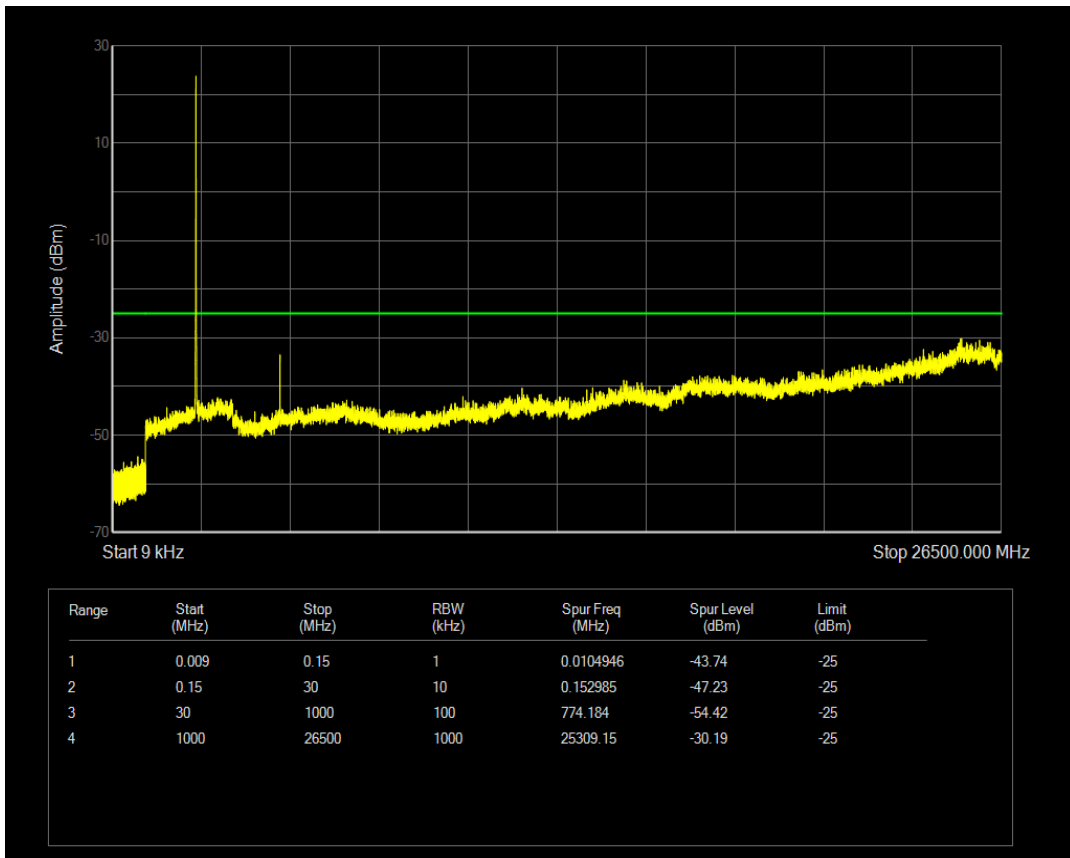

Band5 16QAM BW=10MHz Channel=20525 RB Size=1 Position=#0

Band5 16QAM BW=10MHz Channel=20525 RB Size=50 Position=#0

Band5 QPSK BW=10MHz Channel=20600 RB Size=1 Position=#0

Band5 QPSK BW=10MHz Channel=20600 RB Size=50 Position=#0

Band5 16QAM BW=10MHz Channel=20600 RB Size=1 Position=#0

Band5 16QAM BW=10MHz Channel=20600 RB Size=50 Position=#0

Band7 QPSK BW=5MHz Channel=20775 RB Size=1 Position=#0

Band7 QPSK BW=5MHz Channel=20775 RB Size=25 Position=#0

Band7 16QAM BW=5MHz Channel=20775 RB Size=1 Position=#0

Band7 16QAM BW=5MHz Channel=20775 RB Size=25 Position=#0

Band7 QPSK BW=5MHz Channel=21100 RB Size=1 Position=#0

Band7 QPSK BW=5MHz Channel=21100 RB Size=25 Position=#0