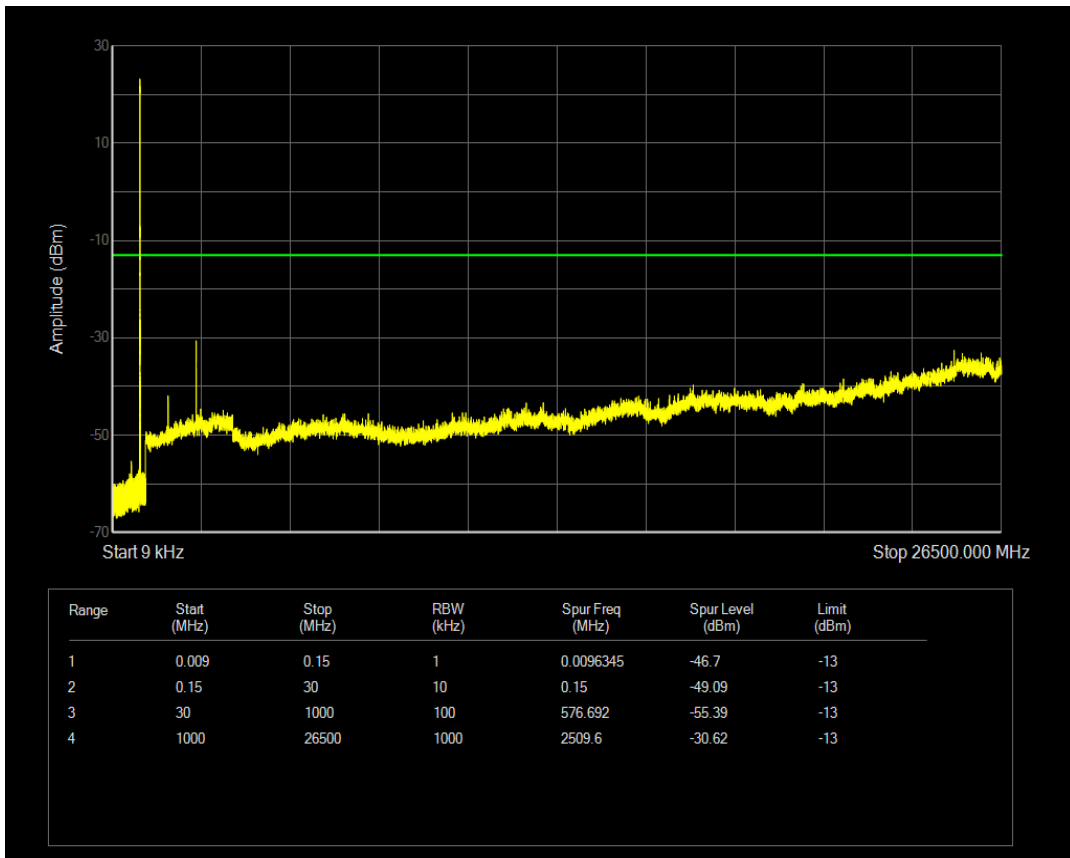

Band5 16QAM BW=1.4MHz Channel=20407 RB Size=1 Position=#0

Band5 16QAM BW=1.4MHz Channel=20407 RB Size=6 Position=#0

Band5 QPSK BW=1.4MHz Channel=20525 RB Size=1 Position=#0

Band5 QPSK BW=1.4MHz Channel=20525 RB Size=6 Position=#0

Band5 16QAM BW=1.4MHz Channel=20525 RB Size=1 Position=#0

Band5 16QAM BW=1.4MHz Channel=20525 RB Size=6 Position=#0

Band5 QPSK BW=1.4MHz Channel=20643 RB Size=1 Position=#0

Band5 QPSK BW=1.4MHz Channel=20643 RB Size=6 Position=#0