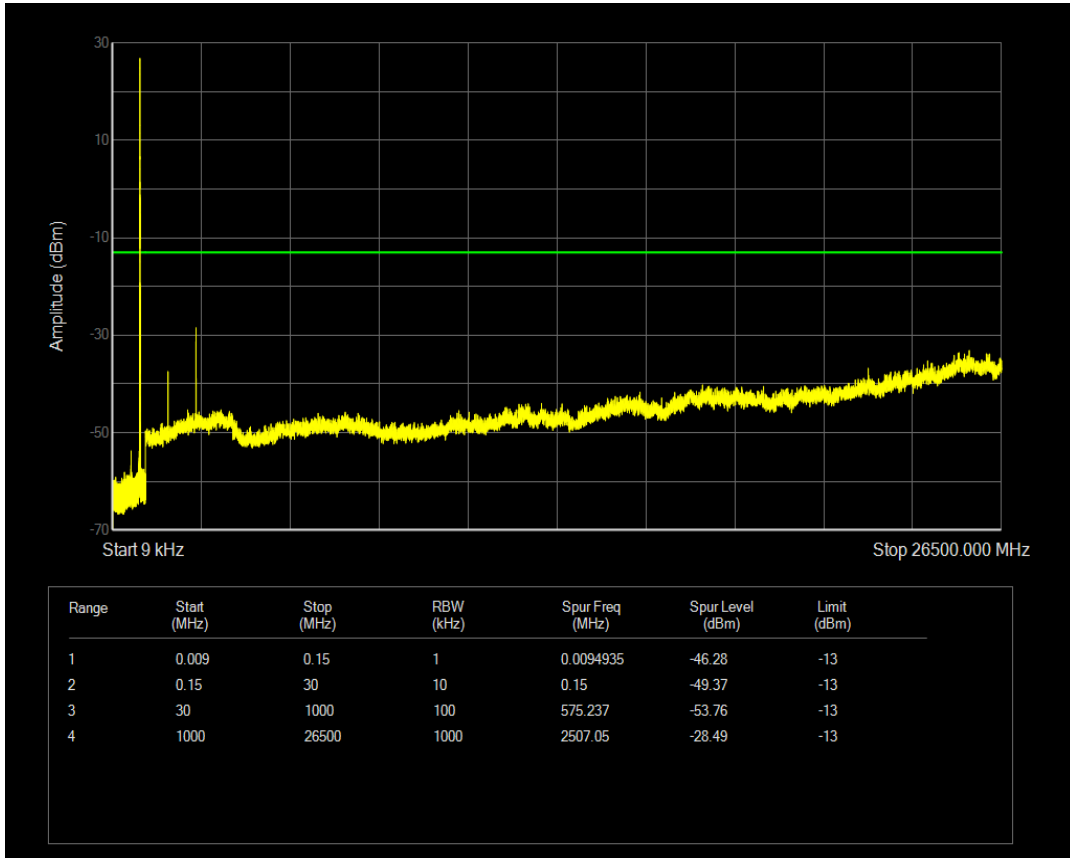

Band5 16QAM BW=1.4MHz Channel=20525 RB Size=1 Position=#0

Band5 16QAM BW=1.4MHz Channel=20525 RB Size=6 Position=#0

Band5 QPSK BW=1.4MHz Channel=20643 RB Size=1 Position=#0

Band5 QPSK BW=1.4MHz Channel=20643 RB Size=6 Position=#0

Band5 16QAM BW=1.4MHz Channel=20643 RB Size=1 Position=#0

Band5 16QAM BW=1.4MHz Channel=20643 RB Size=6 Position=#0

Band5 QPSK BW=3MHz Channel=20415 RB Size=1 Position=#0

Band5 QPSK BW=3MHz Channel=20415 RB Size=15 Position=#0

Band5 16QAM BW=3MHz Channel=20415 RB Size=1 Position=#0

Band5 16QAM BW=3MHz Channel=20415 RB Size=15 Position=#0

Band5 QPSK BW=3MHz Channel=20525 RB Size=1 Position=#0

Band5 QPSK BW=3MHz Channel=20525 RB Size=15 Position=#0