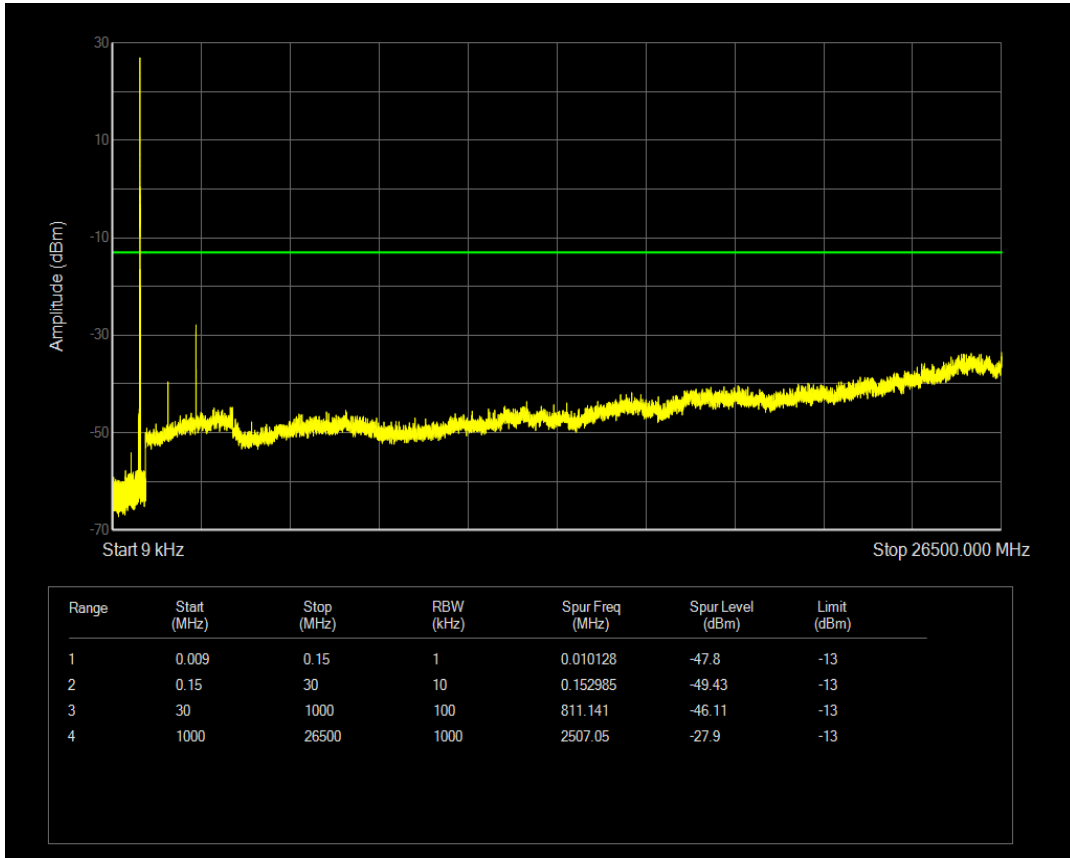

Band5 16QAM BW=3MHz Channel=20525 RB Size=1 Position=#0

Band5 16QAM BW=3MHz Channel=20525 RB Size=15 Position=#0