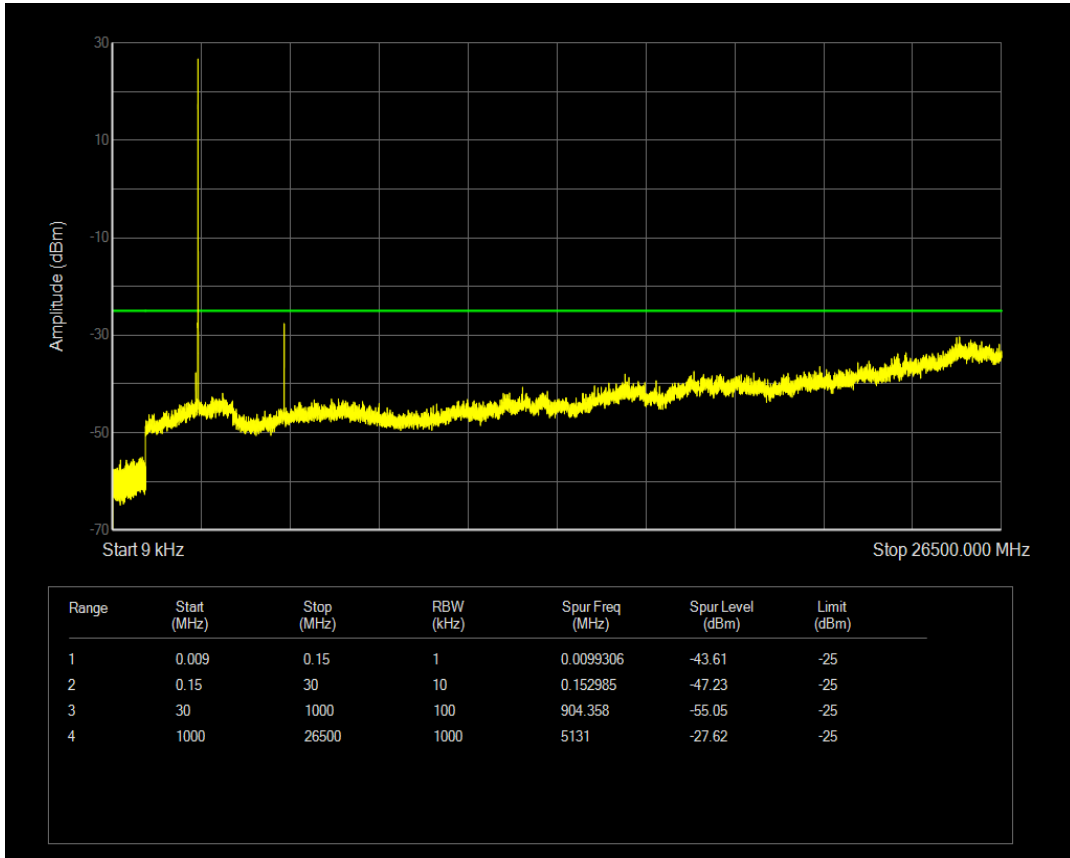

Band7 16QAM BW=5MHz Channel=21100 RB Size=1 Position=#0

Band7 16QAM BW=5MHz Channel=21100 RB Size=25 Position=#0

Band7 QPSK BW=5MHz Channel=21425 RB Size=1 Position=#0

Band7 QPSK BW=5MHz Channel=21425 RB Size=25 Position=#0

Band7 16QAM BW=5MHz Channel=21425 RB Size=1 Position=#0

Band7 16QAM BW=5MHz Channel=21425 RB Size=25 Position=#0

Band7 QPSK BW=10MHz Channel=20800 RB Size=1 Position=#0

Band7 QPSK BW=10MHz Channel=20800 RB Size=50 Position=#0