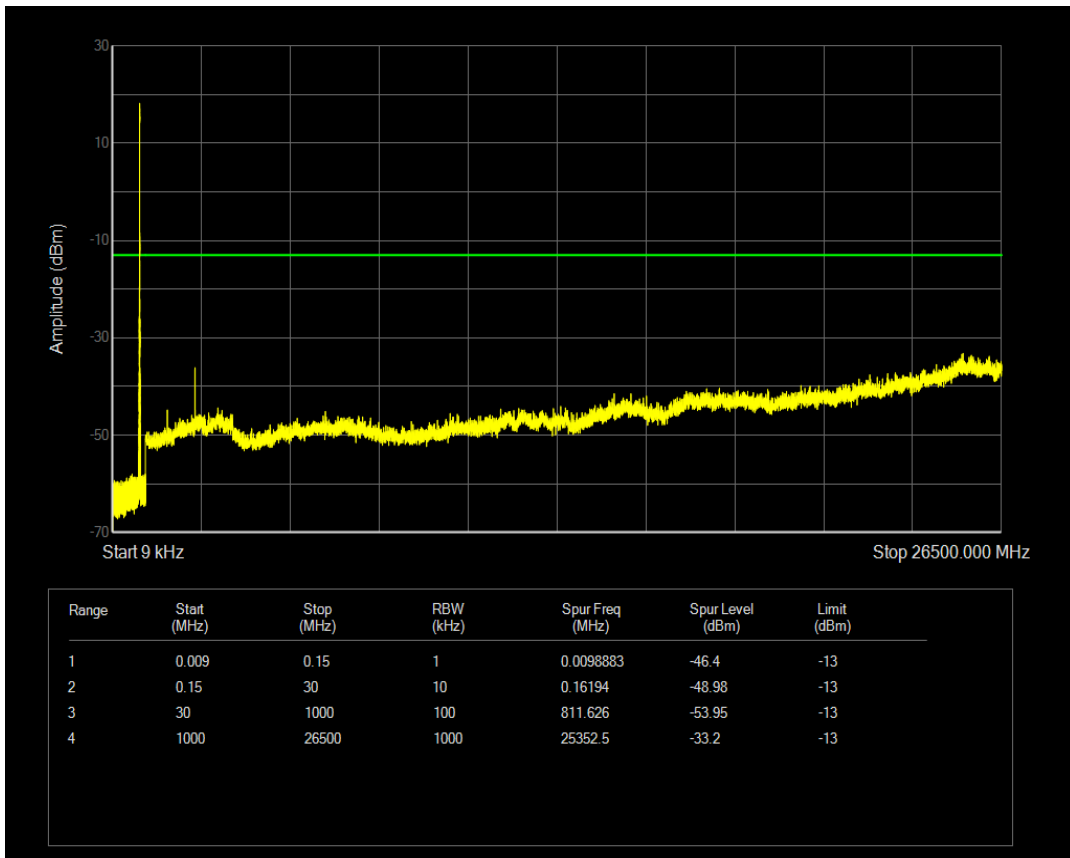

Band5 16QAM BW=3MHz Channel=20415 RB Size=15 Position=#0

Band5 QPSK BW=3MHz Channel=20525 RB Size=1 Position=#0