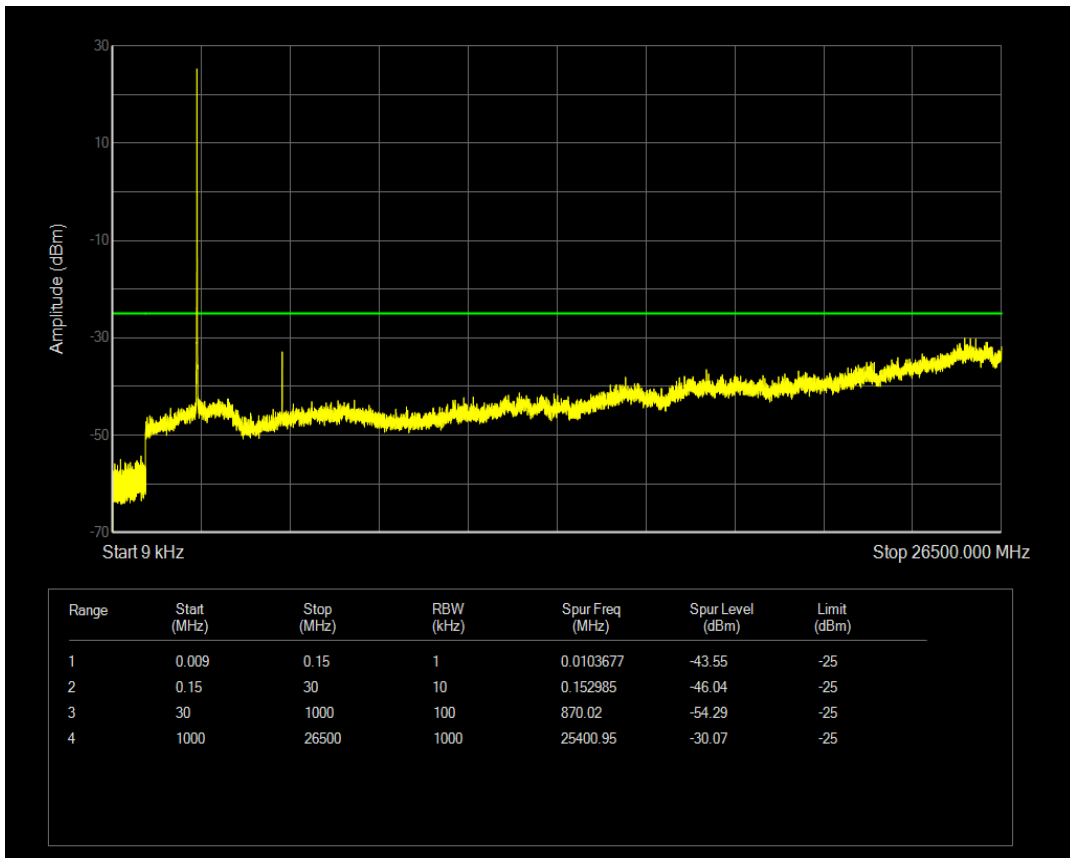

Band5 16QAM BW=10MHz Channel=20600 RB Size=1 Position=#0

Band5 16QAM BW=10MHz Channel=20600 RB Size=50 Position=#0

Band7 QPSK BW=5MHz Channel=20775 RB Size=1 Position=#0

Band7 QPSK BW=5MHz Channel=20775 RB Size=25 Position=#0

Band7 16QAM BW=5MHz Channel=20775 RB Size=1 Position=#0

Band7 16QAM BW=5MHz Channel=20775 RB Size=25 Position=#0

Band7 QPSK BW=5MHz Channel=21100 RB Size=1 Position=#0

Band7 QPSK BW=5MHz Channel=21100 RB Size=25 Position=#0

Band7 16QAM BW=5MHz Channel=21100 RB Size=1 Position=#0

Band7 16QAM BW=5MHz Channel=21100 RB Size=25 Position=#0

Band7 QPSK BW=5MHz Channel=21425 RB Size=1 Position=#0

Band7 QPSK BW=5MHz Channel=21425 RB Size=25 Position=#0