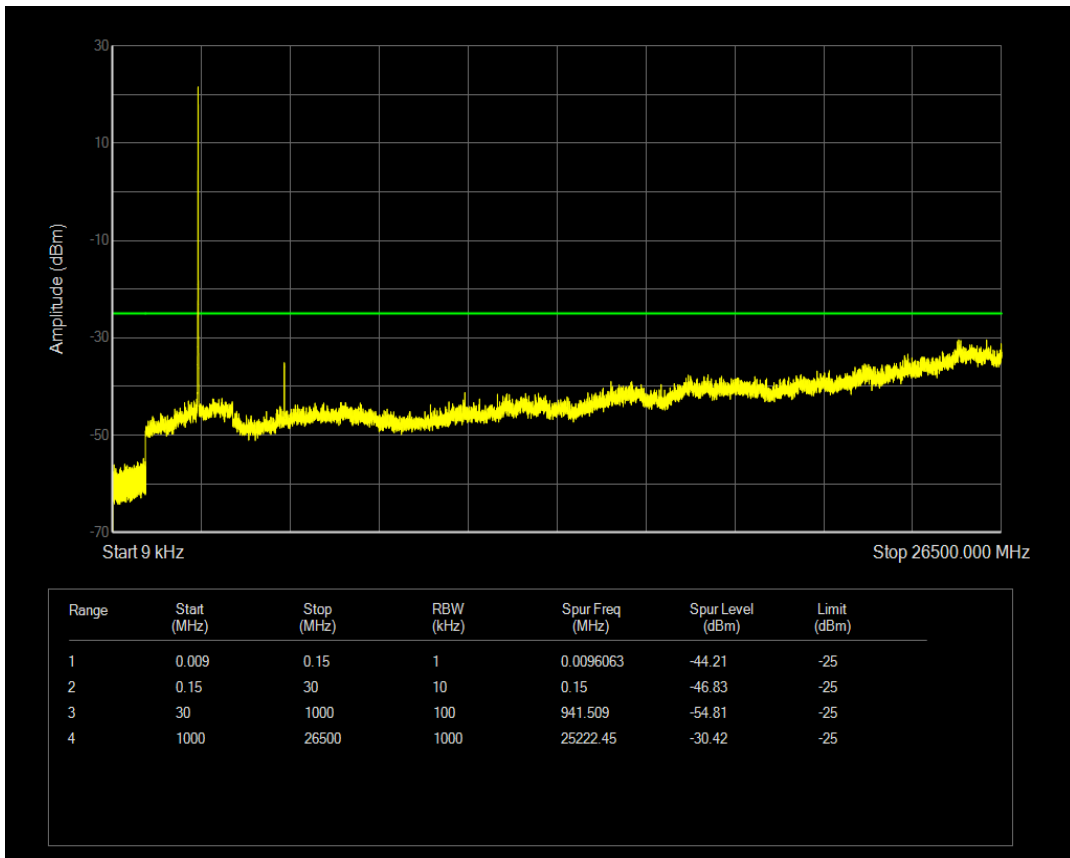

Band7 16QAM BW=5MHz Channel=21100 RB Size=1 Position=#0

Band7 16QAM BW=5MHz Channel=21100 RB Size=25 Position=#0

Band7 QPSK BW=5MHz Channel=21425 RB Size=1 Position=#0

Band7 QPSK BW=5MHz Channel=21425 RB Size=25 Position=#0

Band7 16QAM BW=5MHz Channel=21425 RB Size=1 Position=#0

Band7 16QAM BW=5MHz Channel=21425 RB Size=25 Position=#0

Band7 QPSK BW=10MHz Channel=20800 RB Size=1 Position=#0

Band7 QPSK BW=10MHz Channel=20800 RB Size=50 Position=#0