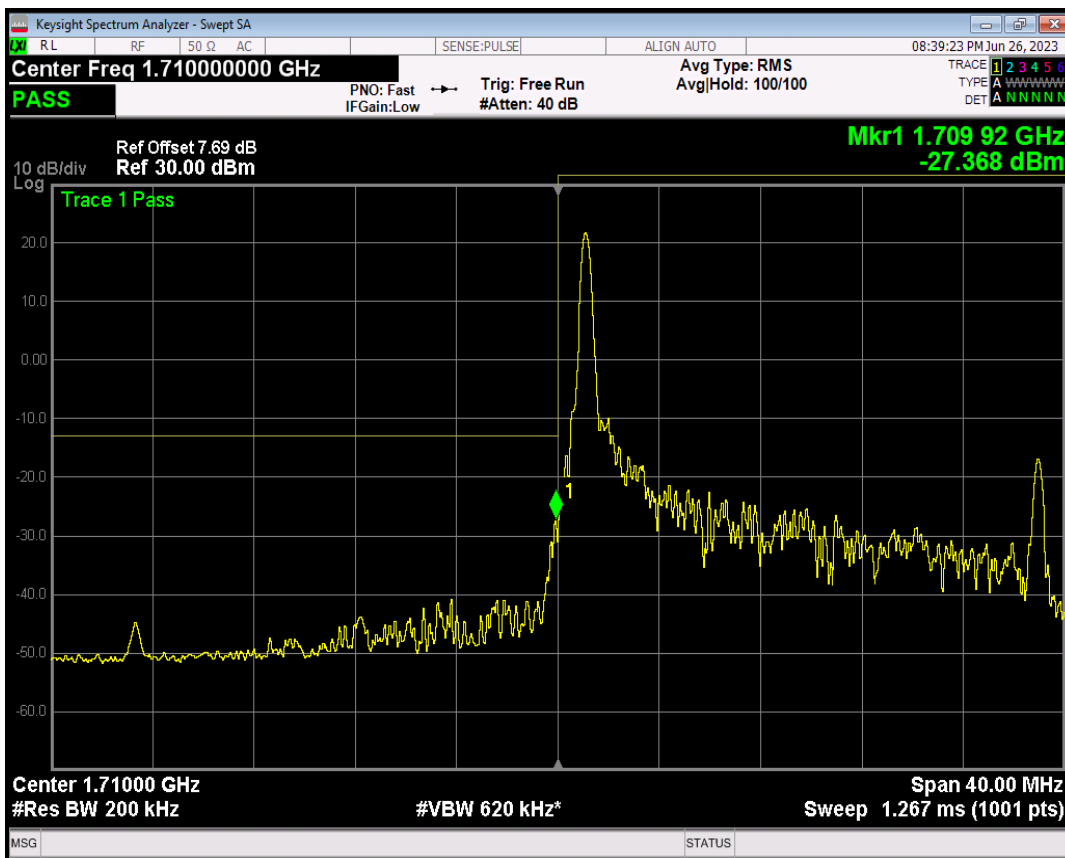

Band4 QPSK BW=20MHz Channel=20050 RB Size=1 Position=#0

Band4 QPSK BW=20MHz Channel=20050 RB Size=1 Position=#Max