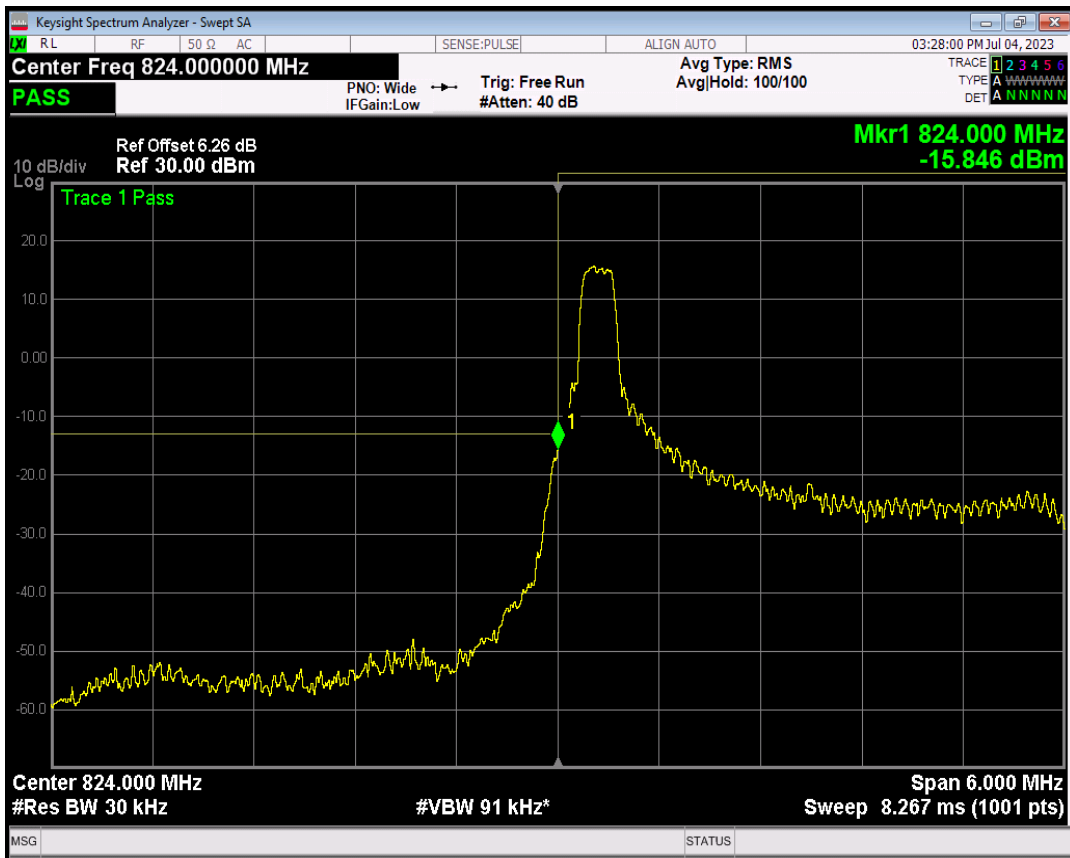

Band5 QPSK BW=3MHz Channel=20415 RB Size=1 Position=#0

Band5 QPSK BW=3MHz Channel=20415 RB Size=1 Position=#Max