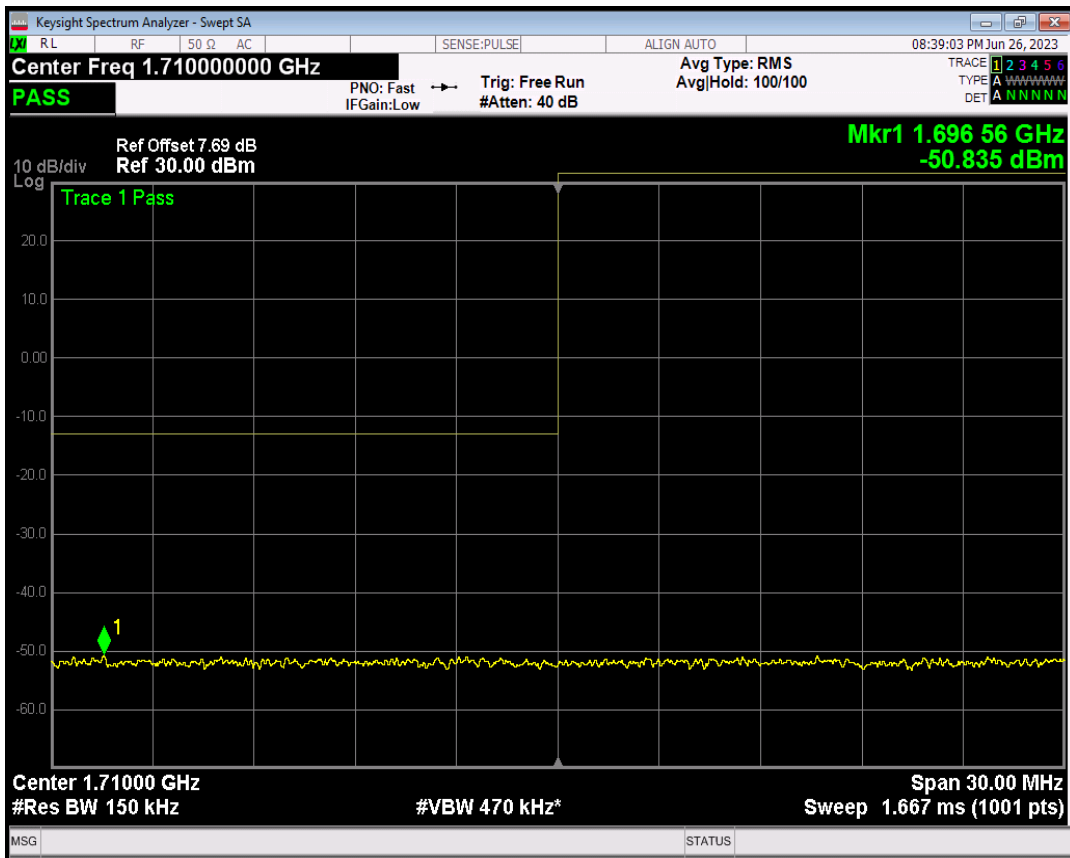

Band4 16QAM BW=15MHz Channel=20025 RB Size=1 Position=#Max

Band4 16QAM BW=15MHz Channel=20025 RB Size=75 Position=#0