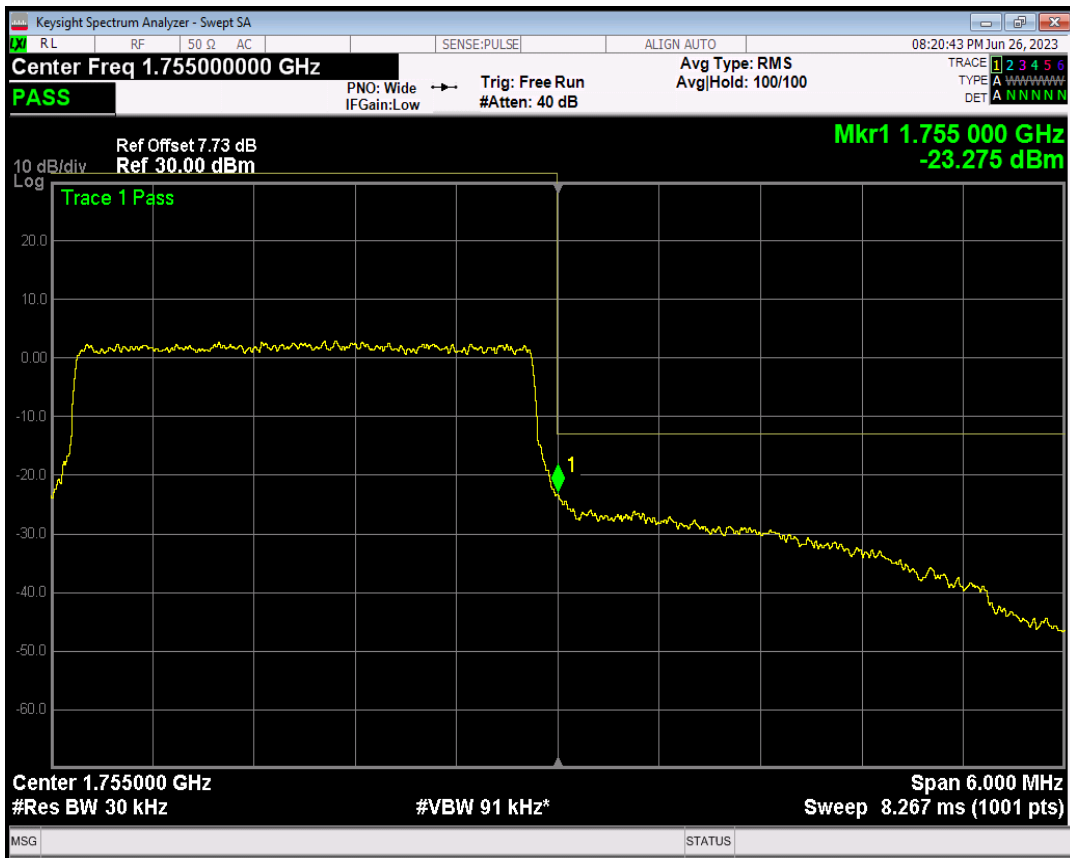

Band4 QPSK BW=3MHz Channel=20385 RB Size=15 Position=#0

Band4 16QAM BW=3MHz Channel=20385 RB Size=1 Position=#0