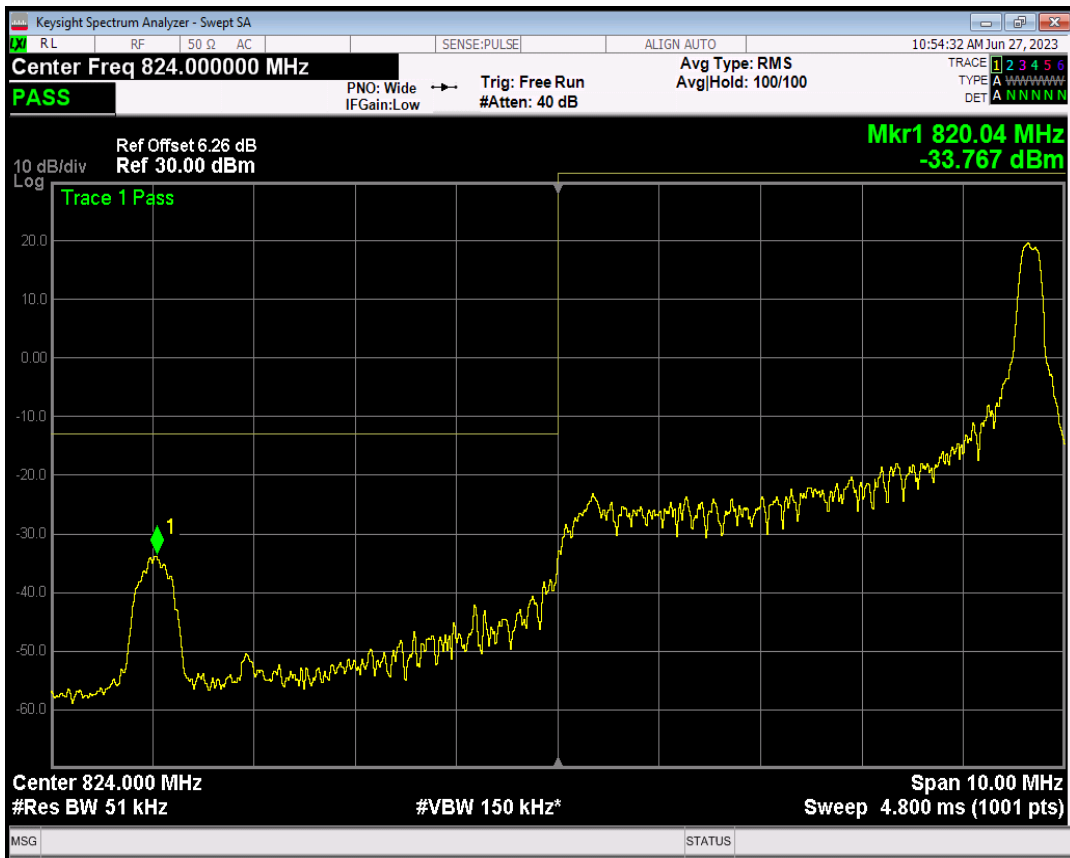

Band5 16QAM BW=5MHz Channel=20425 RB Size=1 Position=#Max

Band5 16QAM BW=5MHz Channel=20425 RB Size=25 Position=#0