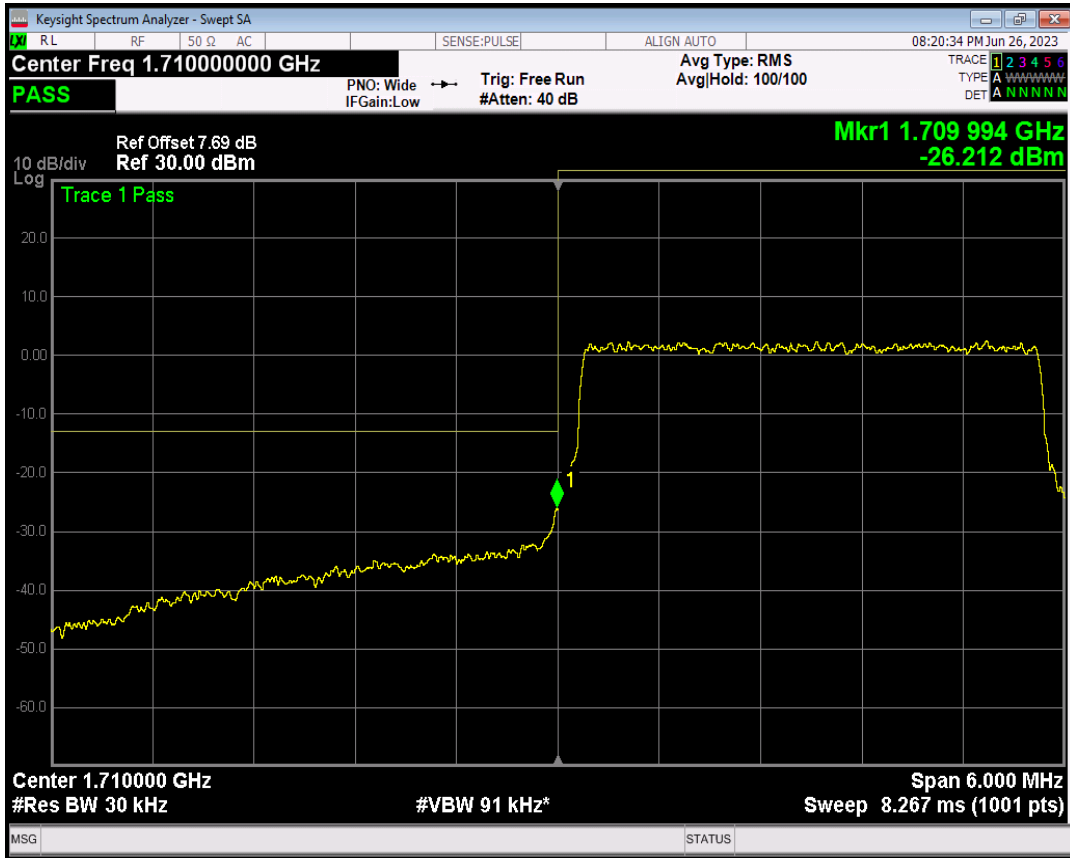

Band4 16QAM BW=3MHz Channel=19965 RB Size=1 Position=#Max

Band4 16QAM BW=3MHz Channel=19965 RB Size=15 Position=#0

Band4 QPSK BW=3MHz Channel=20385 RB Size=1 Position=#0

Band4 QPSK BW=3MHz Channel=20385 RB Size=1 Position=#Max

Band4 QPSK BW=3MHz Channel=20385 RB Size=15 Position=#0

Band4 16QAM BW=3MHz Channel=20385 RB Size=1 Position=#0

Band4 16QAM BW=3MHz Channel=20385 RB Size=1 Position=#Max

Band4 16QAM BW=3MHz Channel=20385 RB Size=15 Position=#0