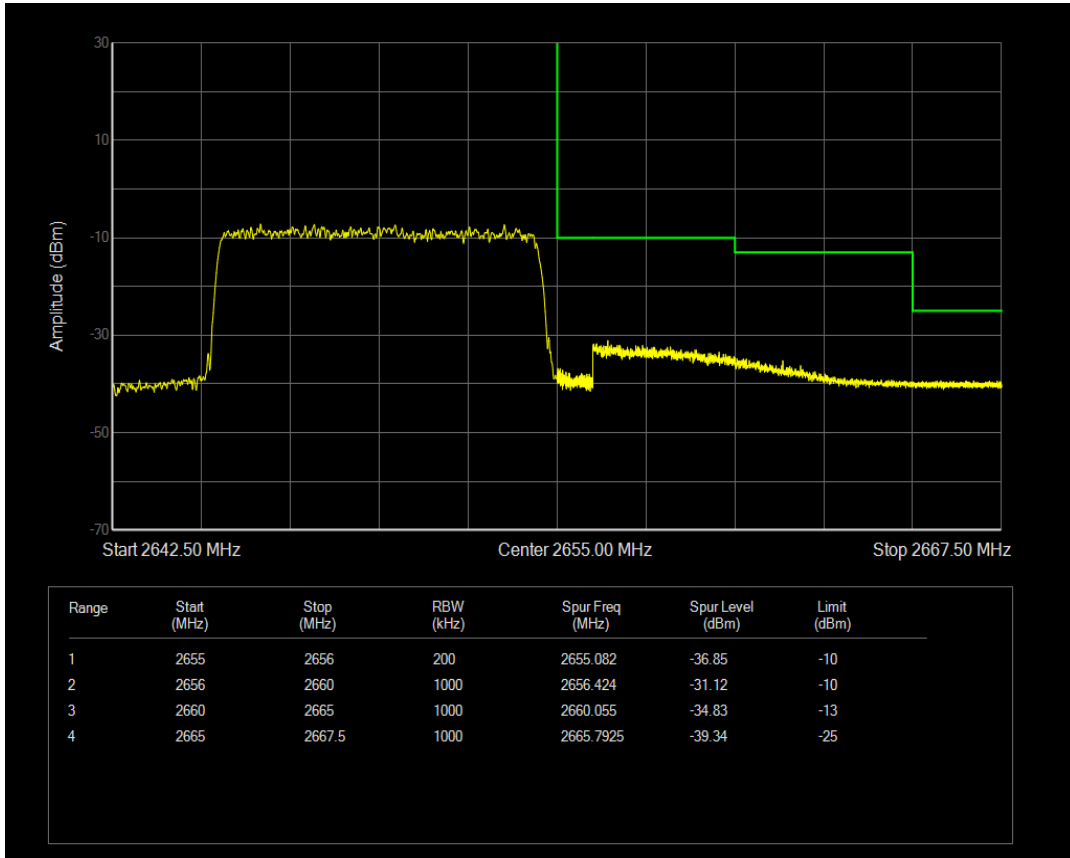

Band41(2535-2655) 16QAM BW=10MHz Channel=41190 RB Size=1 Position=#0

Band41(2535-2655) 16QAM BW=10MHz Channel=41190 RB Size=1 Position=#Max

Band41(2535-2655) 16QAM BW=10MHz Channel=41190 RB Size=50 Position=#0