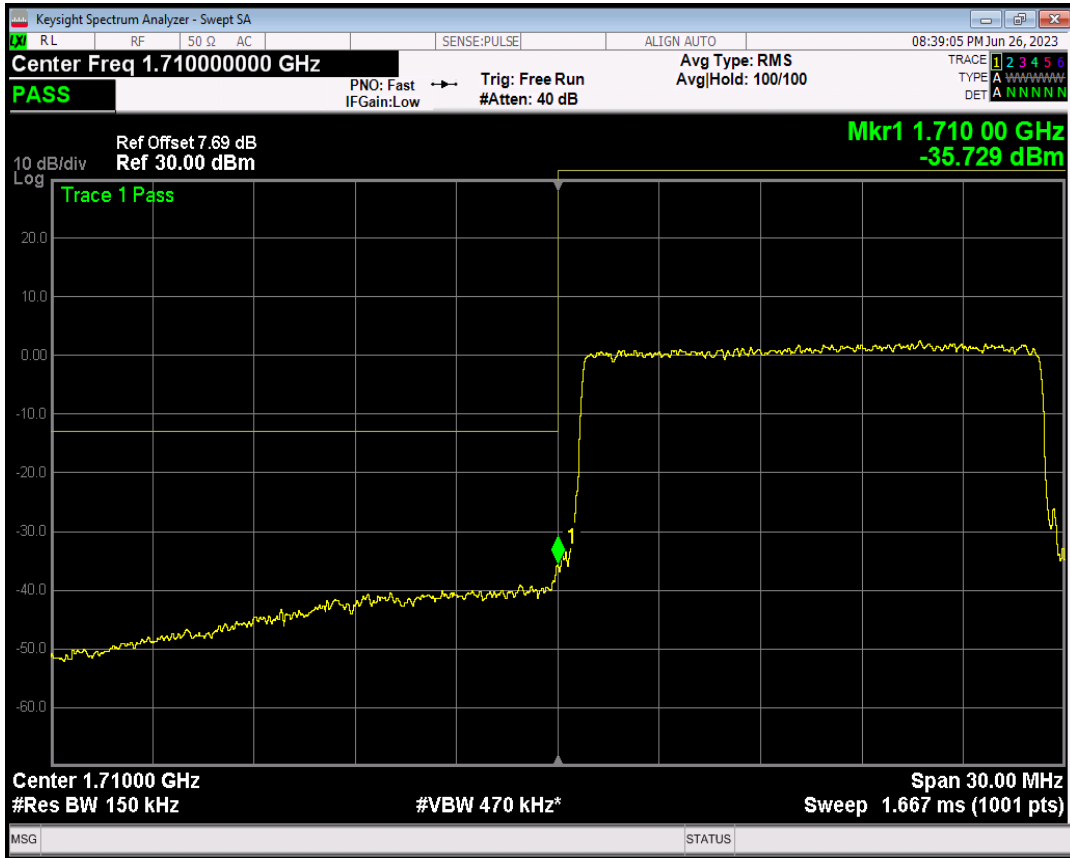

Band4 16QAM BW=15MHz Channel=20025 RB Size=75 Position=#0

Band4 QPSK BW=15MHz Channel=20325 RB Size=1 Position=#0