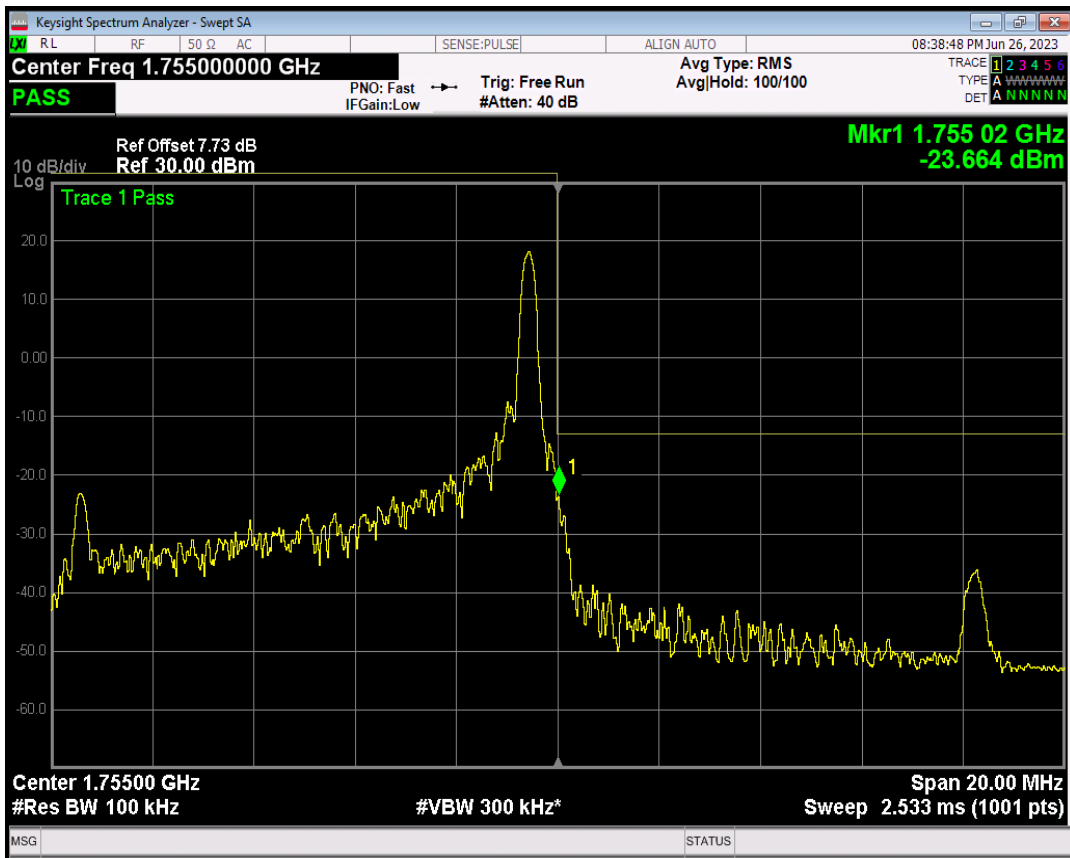

Band4 16QAM BW=10MHz Channel=20350 RB Size=1 Position=#Max

Band4 16QAM BW=10MHz Channel=20350 RB Size=50 Position=#0