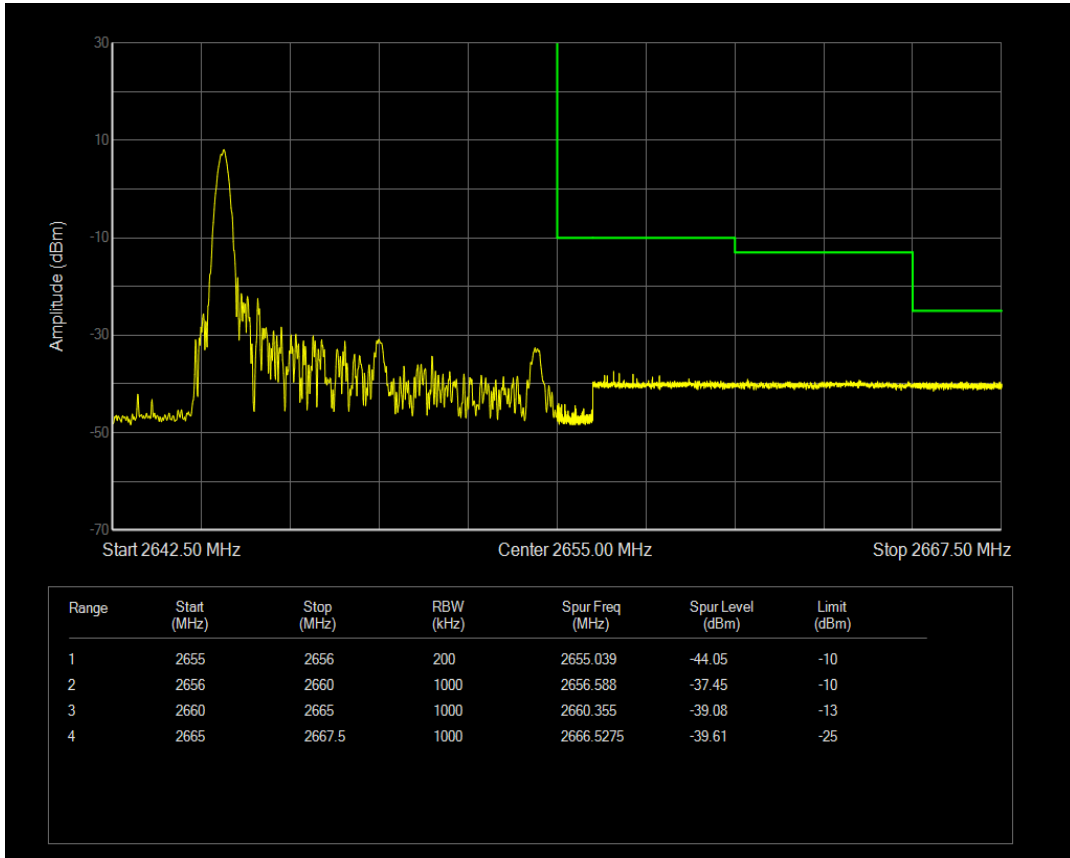

Band41(2535-2655) 16QAM BW=10MHz Channel=41190 RB Size=1 Position=#0

Band41(2535-2655) 16QAM BW=10MHz Channel=41190 RB Size=1 Position=#Max