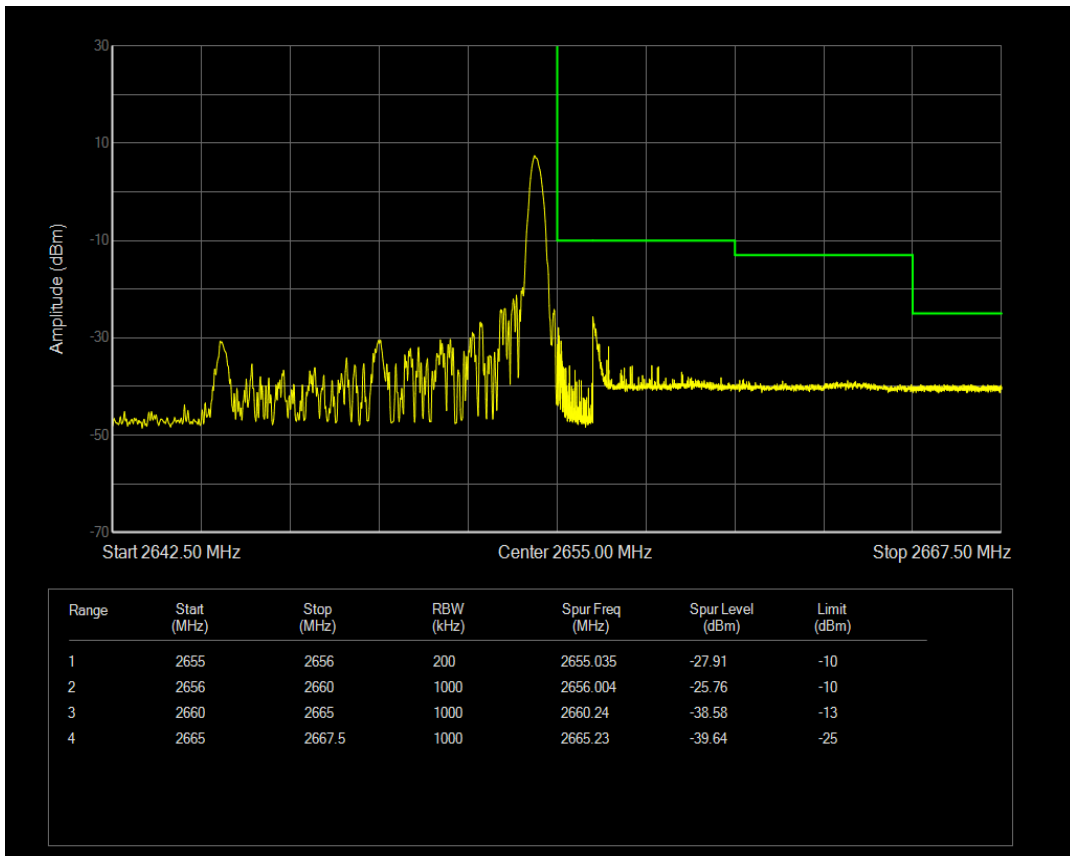

Band41(2535-2655) 16QAM BW=10MHz Channel=41190 RB Size=1 Position=#Max

Band41(2535-2655) 16QAM BW=10MHz Channel=41190 RB Size=50 Position=#0