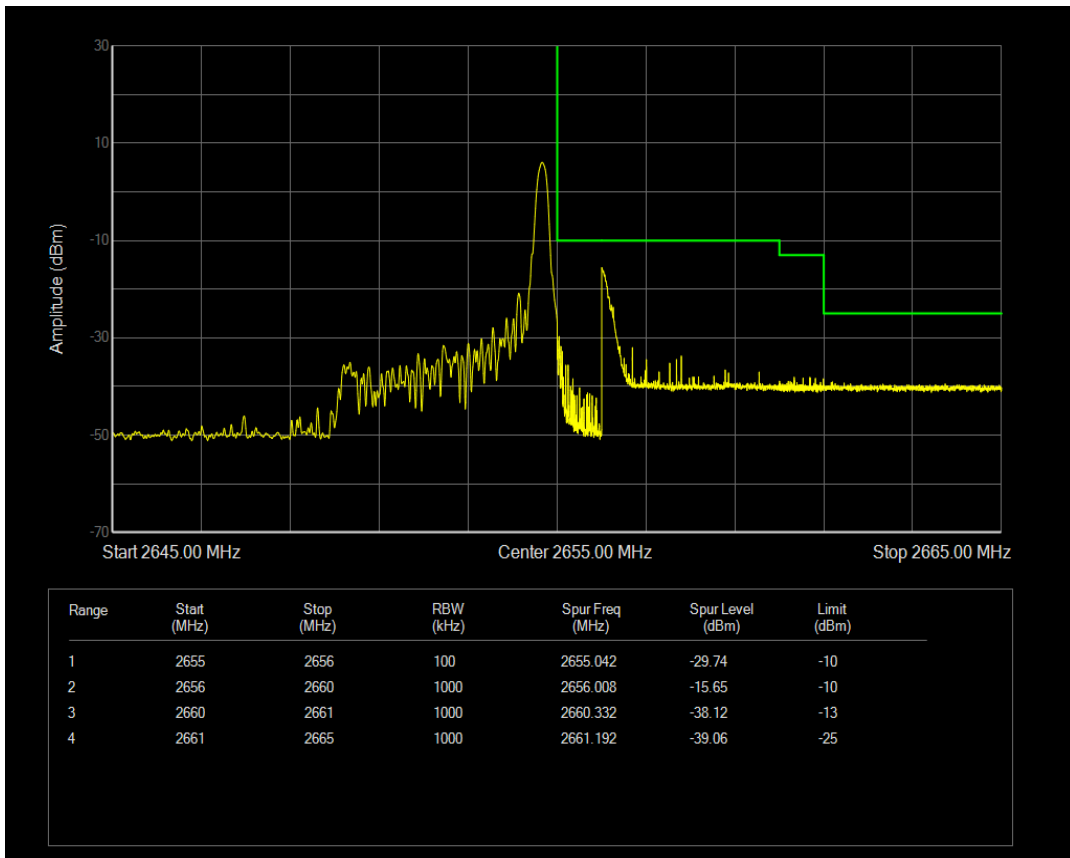

Band41(2535-2655) 16QAM BW=5MHz Channel=41215 RB Size=1 Position=#Max

Band41(2535-2655) 16QAM BW=5MHz Channel=41215 RB Size=25 Position=#0