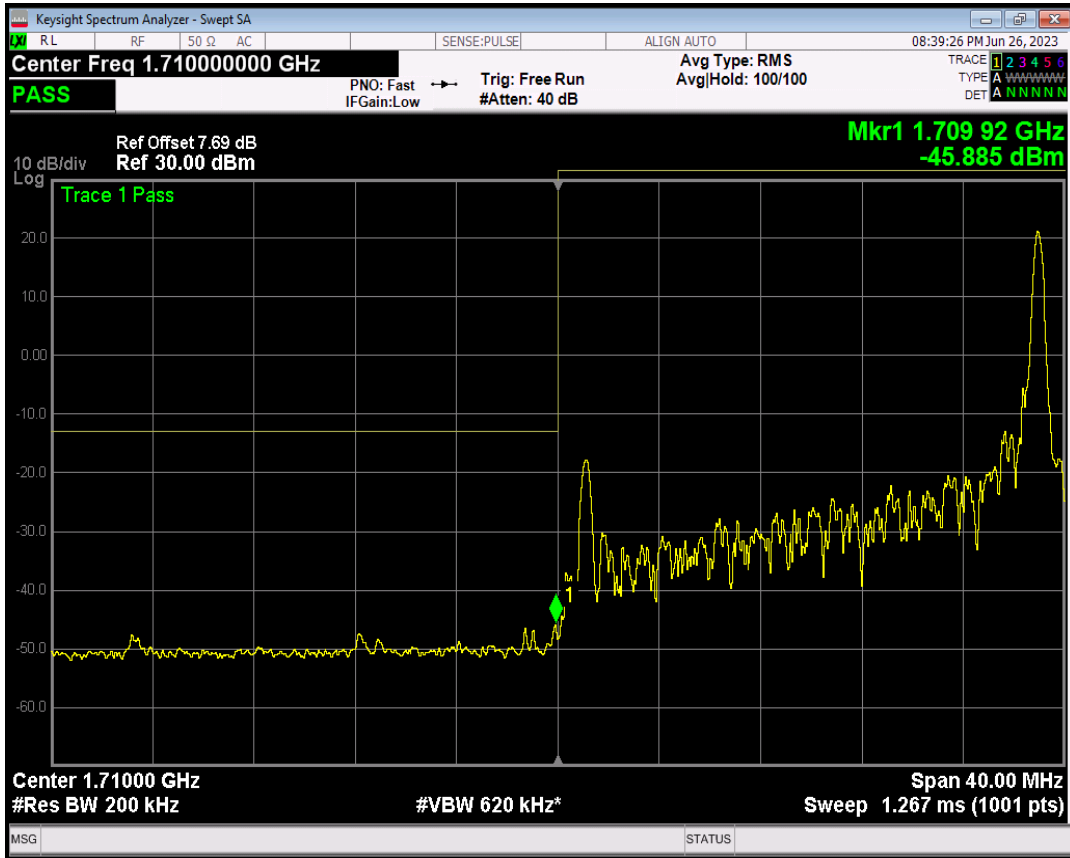

Band4 QPSK BW=20MHz Channel=20050 RB Size=1 Position=#Max

Band4 QPSK BW=20MHz Channel=20050 RB Size=100 Position=#0