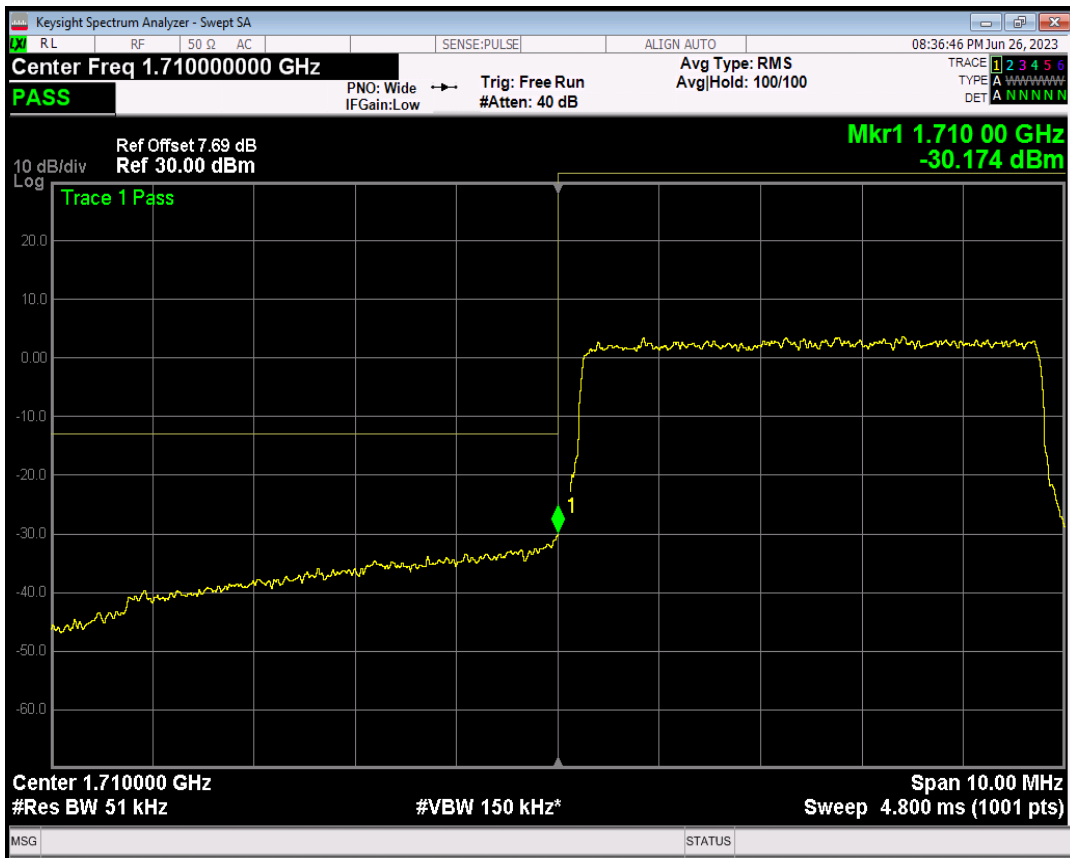

Band4 QPSK BW=3MHz Channel=20385 RB Size=15 Position=#0

Band4 16QAM BW=3MHz Channel=20385 RB Size=1 Position=#0

Band4 16QAM BW=3MHz Channel=20385 RB Size=1 Position=#Max

Band4 16QAM BW=3MHz Channel=20385 RB Size=15 Position=#0

Band4 QPSK BW=5MHz Channel=19975 RB Size=1 Position=#0

Band4 QPSK BW=5MHz Channel=19975 RB Size=1 Position=#Max

Band4 QPSK BW=5MHz Channel=19975 RB Size=25 Position=#0

Band4 16QAM BW=5MHz Channel=19975 RB Size=1 Position=#0