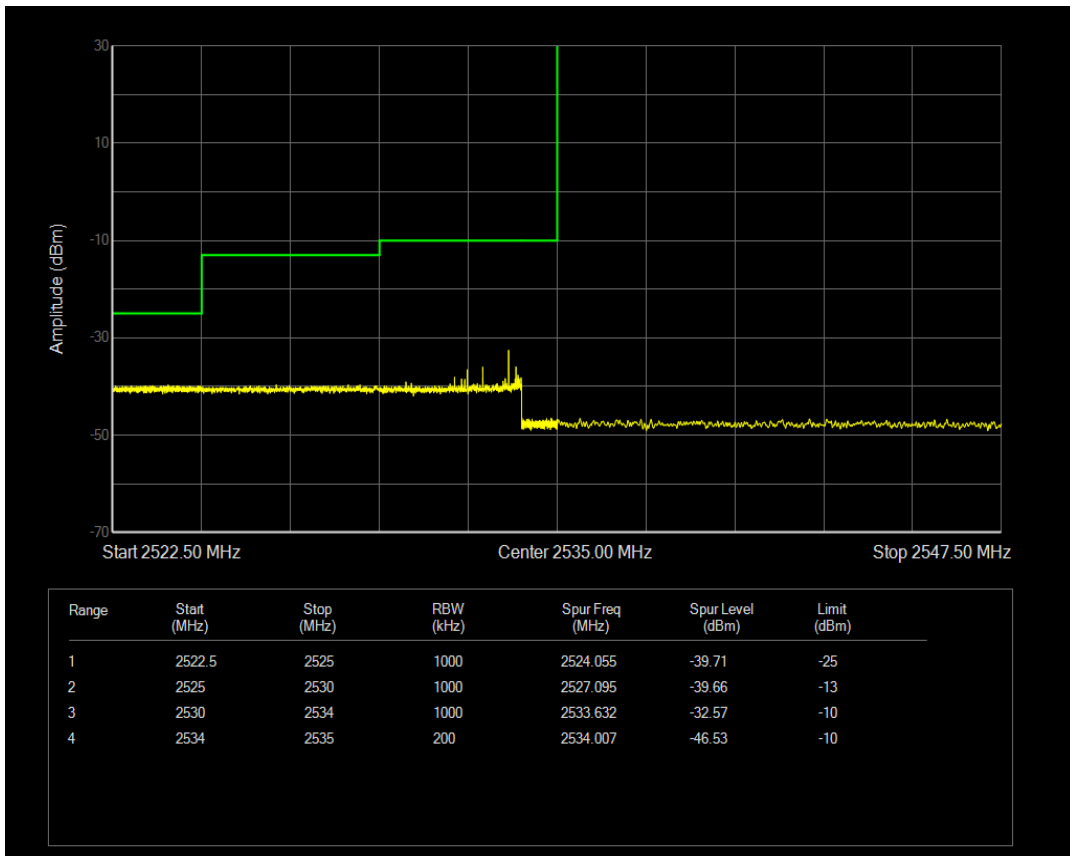

Band41(2535-2655) QPSK BW=10MHz Channel=40090 RB Size=50 Position=#0

Band41(2535-2655) 16QAM BW=10MHz Channel=40090 RB Size=1 Position=#0