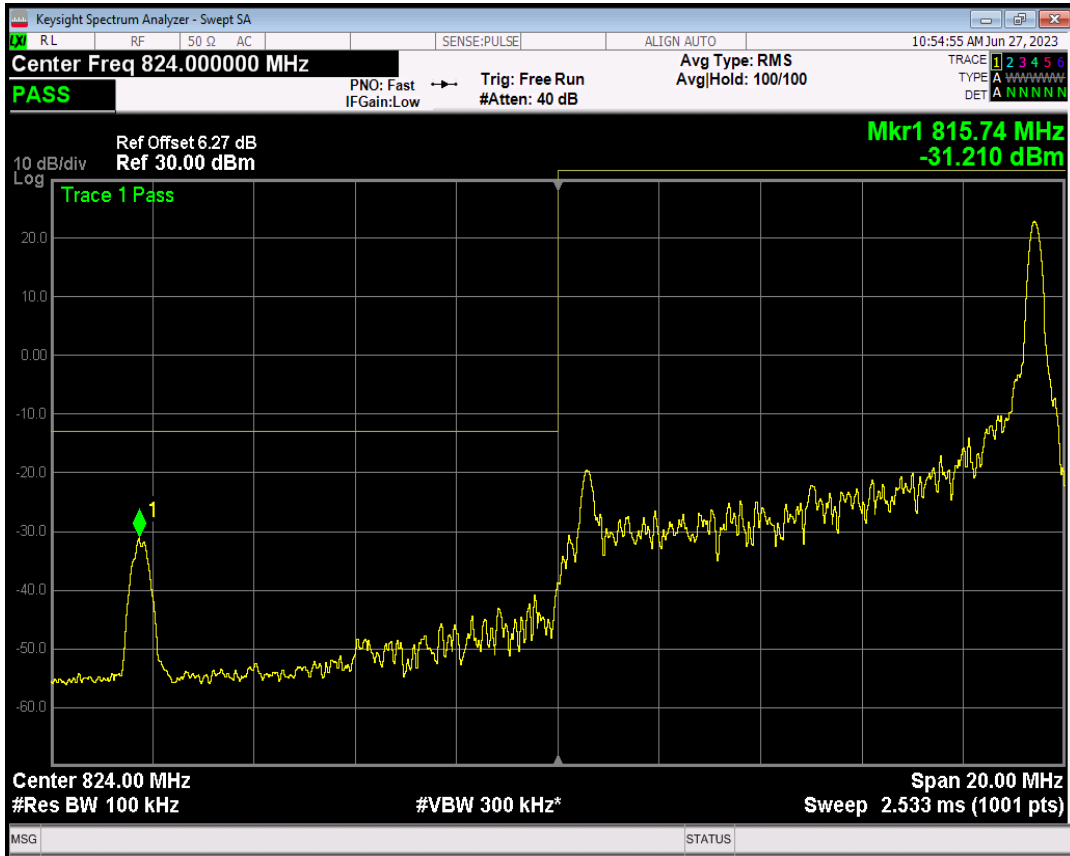

Band5 QPSK BW=10MHz Channel=20450 RB Size=1 Position=#Max

Band5 QPSK BW=10MHz Channel=20450 RB Size=50 Position=#0