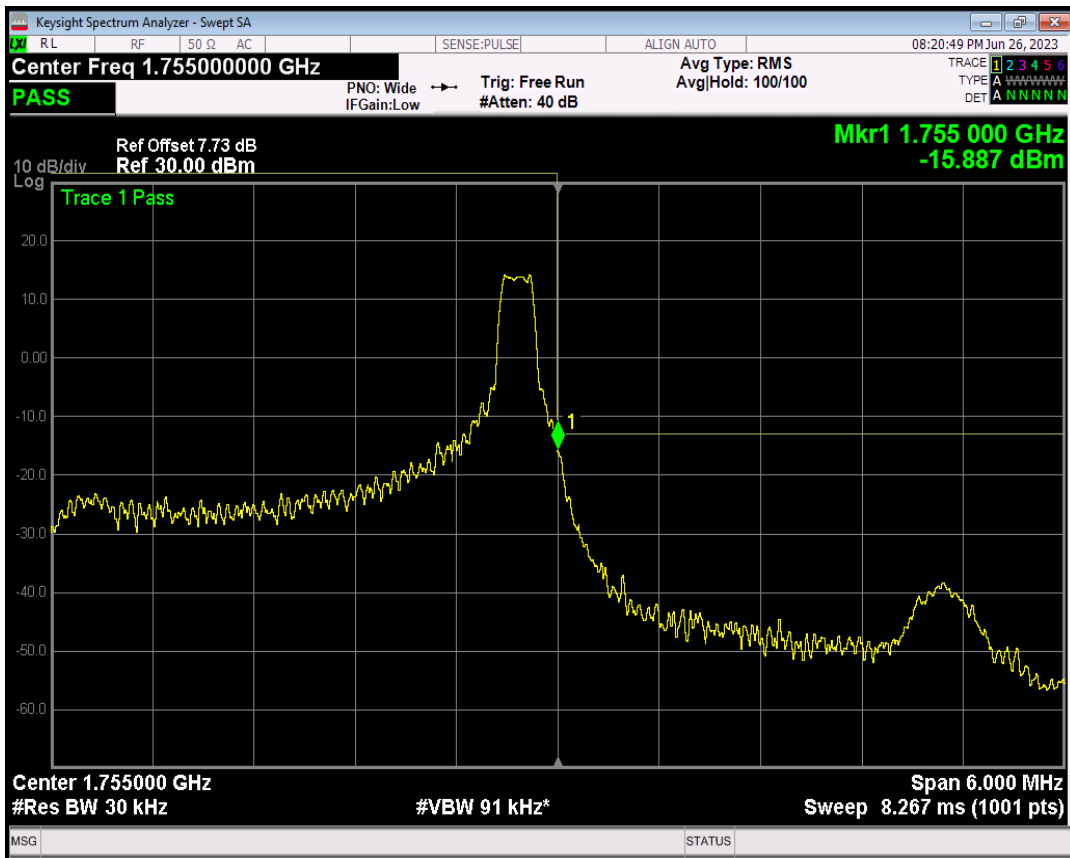

Band4 16QAM BW=3MHz Channel=20385 RB Size=1 Position=#Max

Band4 16QAM BW=3MHz Channel=20385 RB Size=15 Position=#0