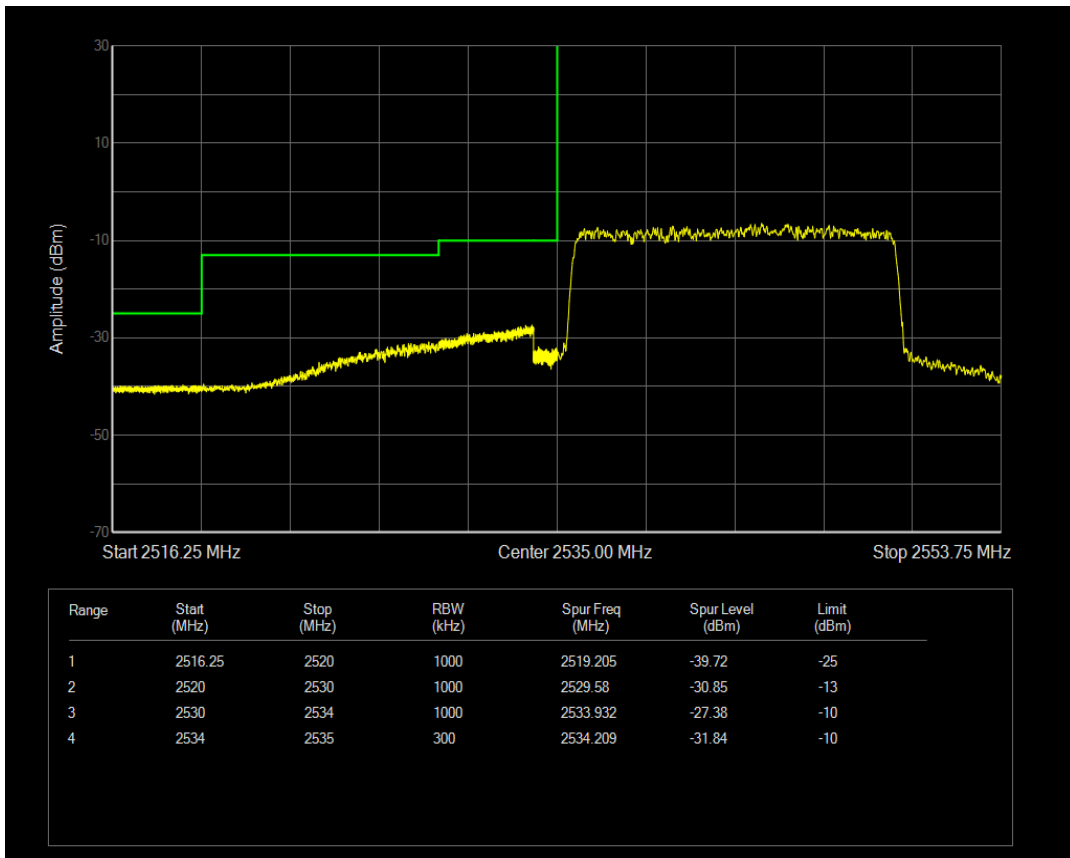

Band41(2535-2655) QPSK BW=15MHz Channel=40115 RB Size=75 Position=#0

Band41(2535-2655) 16QAM BW=15MHz Channel=40115 RB Size=1 Position=#0