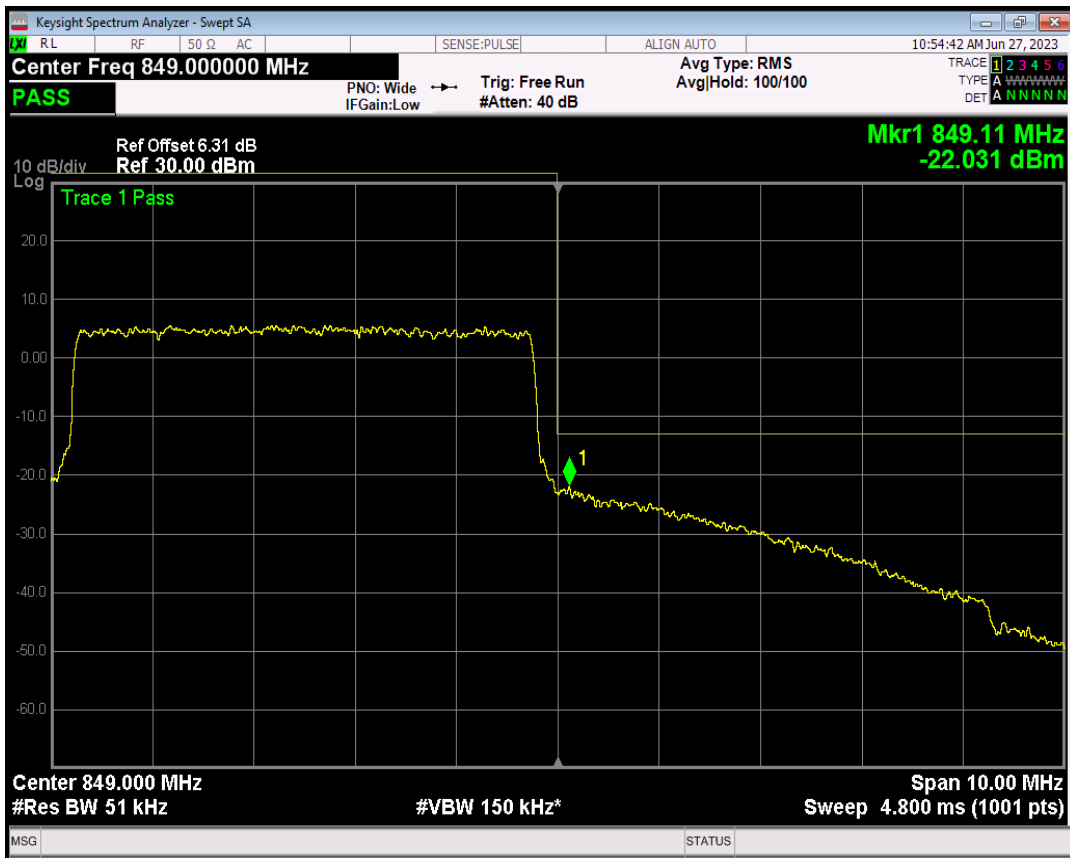

Band5 QPSK BW=5MHz Channel=20625 RB Size=25 Position=#0

Band5 16QAM BW=5MHz Channel=20625 RB Size=1 Position=#0