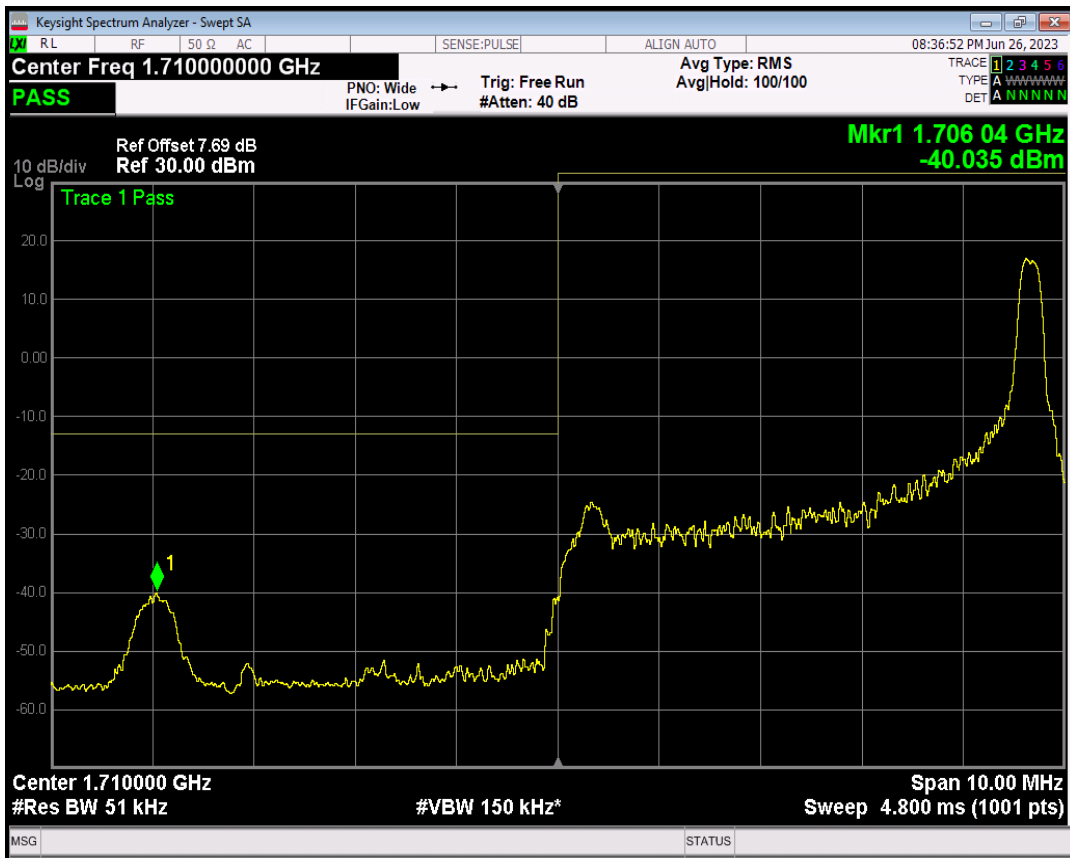

Band4 16QAM BW=5MHz Channel=19975 RB Size=1 Position=#Max

Band4 16QAM BW=5MHz Channel=19975 RB Size=25 Position=#0