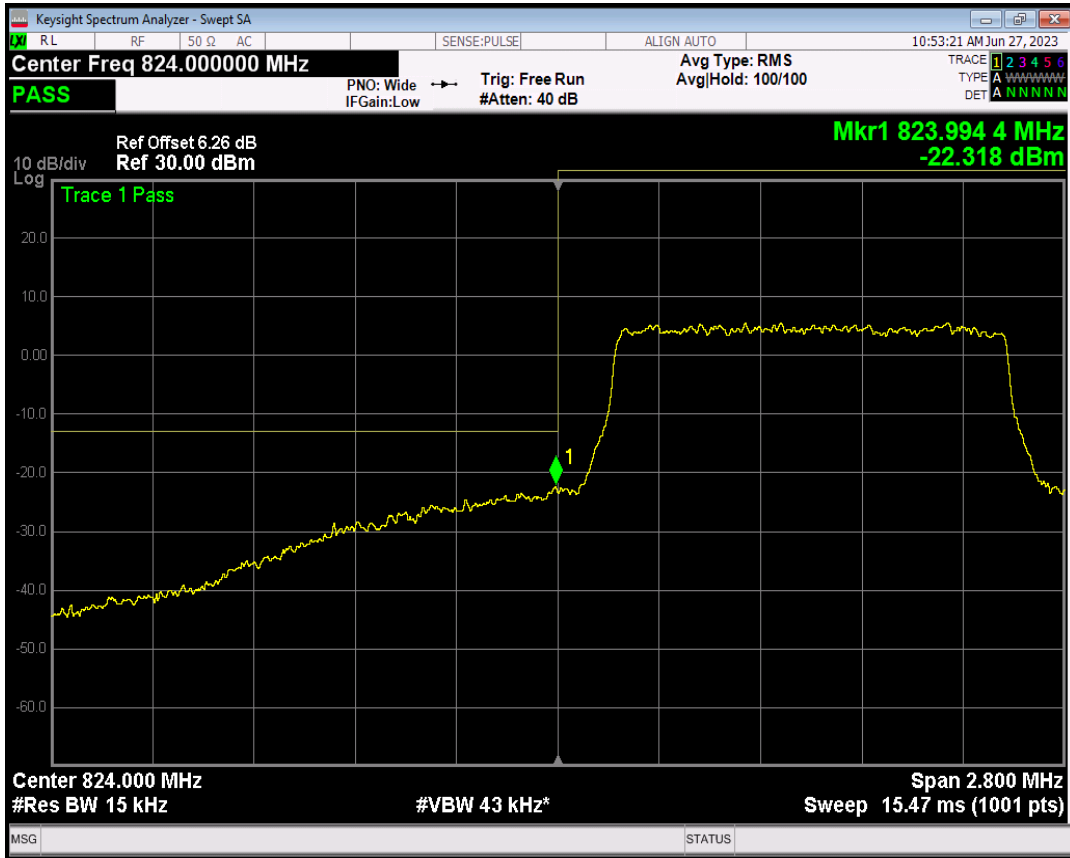

Band5 16QAM BW=1.4MHz Channel=20407 RB Size=6 Position=#0

Band5 QPSK BW=1.4MHz Channel=20643 RB Size=1 Position=#0