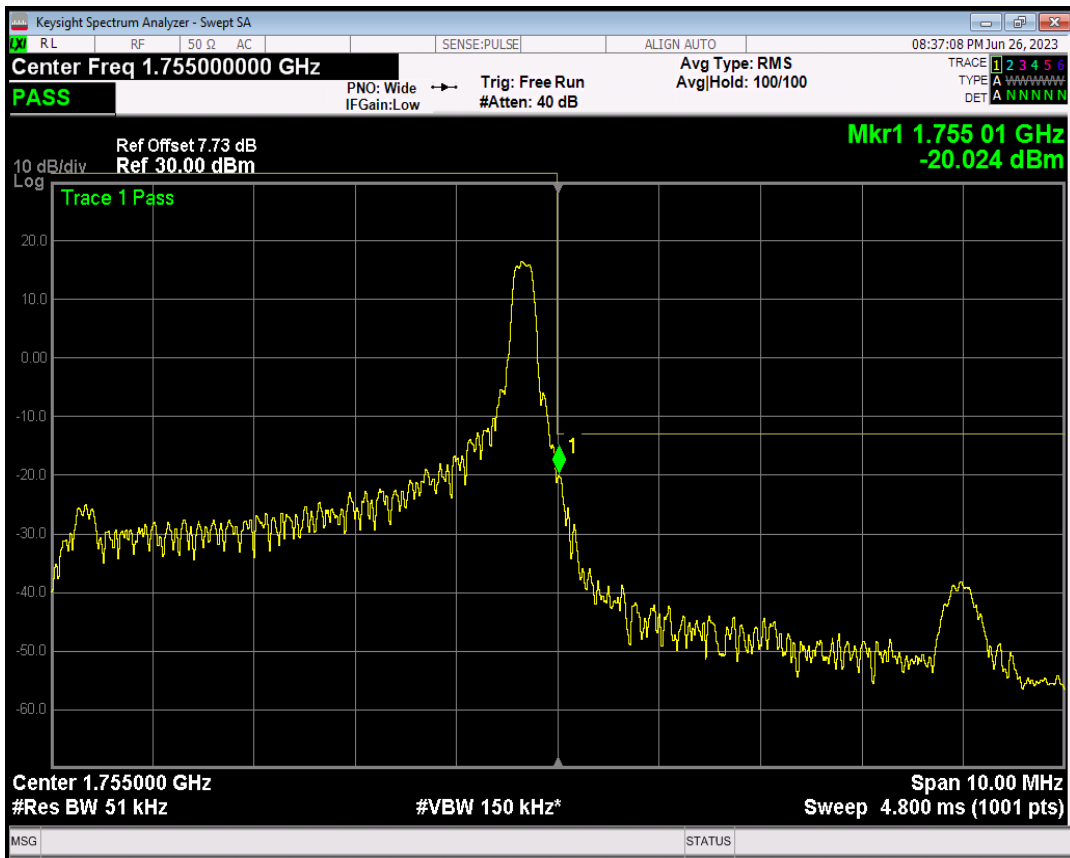

Band4 16QAM BW=5MHz Channel=20375 RB Size=1 Position=#Max

Band4 16QAM BW=5MHz Channel=20375 RB Size=25 Position=#0