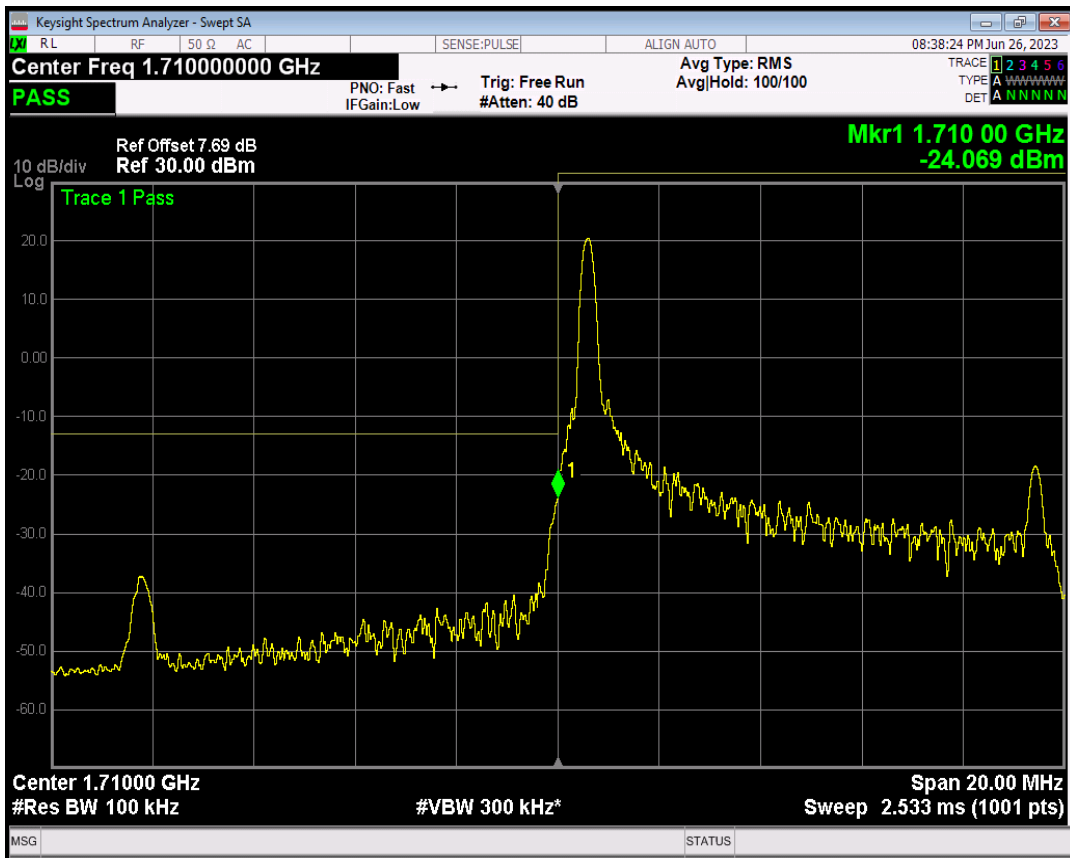

Band4 QPSK BW=10MHz Channel=20000 RB Size=1 Position=#0

Band4 QPSK BW=10MHz Channel=20000 RB Size=1 Position=#Max