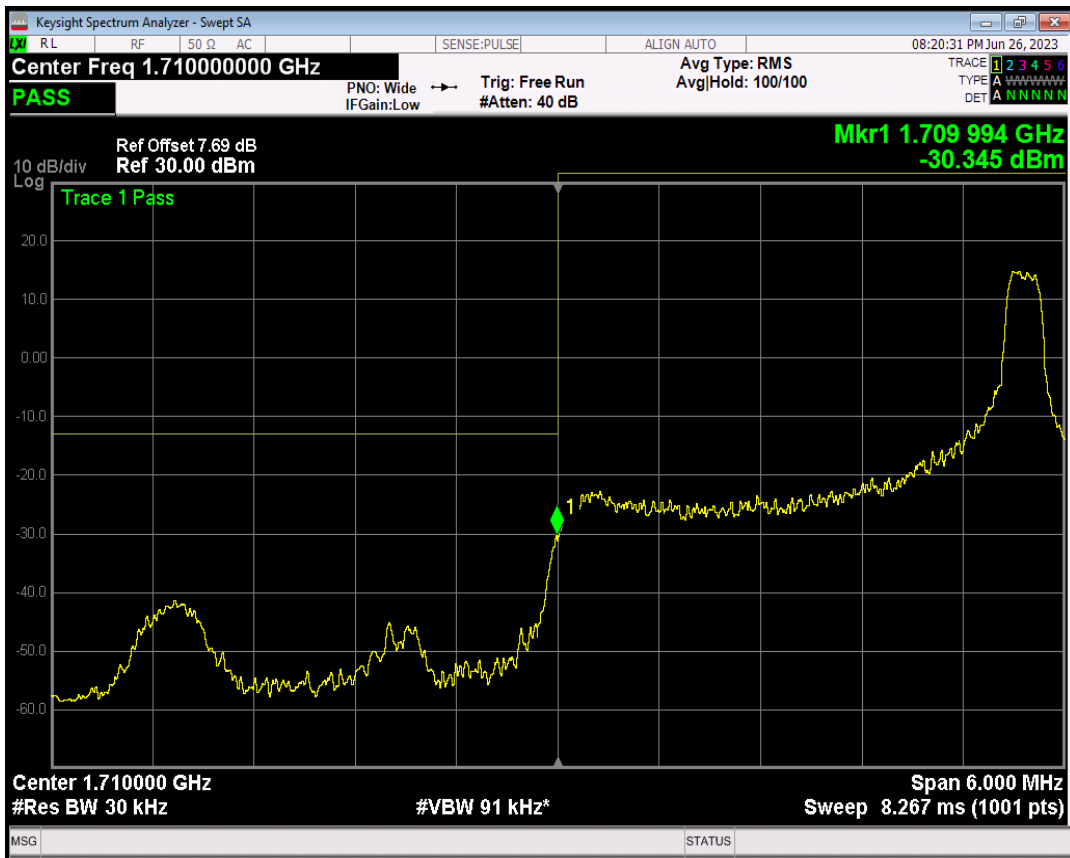

Band4 16QAM BW=3MHz Channel=19965 RB Size=1 Position=#Max

Band4 16QAM BW=3MHz Channel=19965 RB Size=15 Position=#0

Band4 QPSK BW=3MHz Channel=20385 RB Size=1 Position=#0

Band4 QPSK BW=3MHz Channel=20385 RB Size=1 Position=#Max

Band4 QPSK BW=3MHz Channel=20385 RB Size=15 Position=#0

Band4 16QAM BW=3MHz Channel=20385 RB Size=1 Position=#0

Band4 16QAM BW=3MHz Channel=20385 RB Size=1 Position=#Max

Band4 16QAM BW=3MHz Channel=20385 RB Size=15 Position=#0