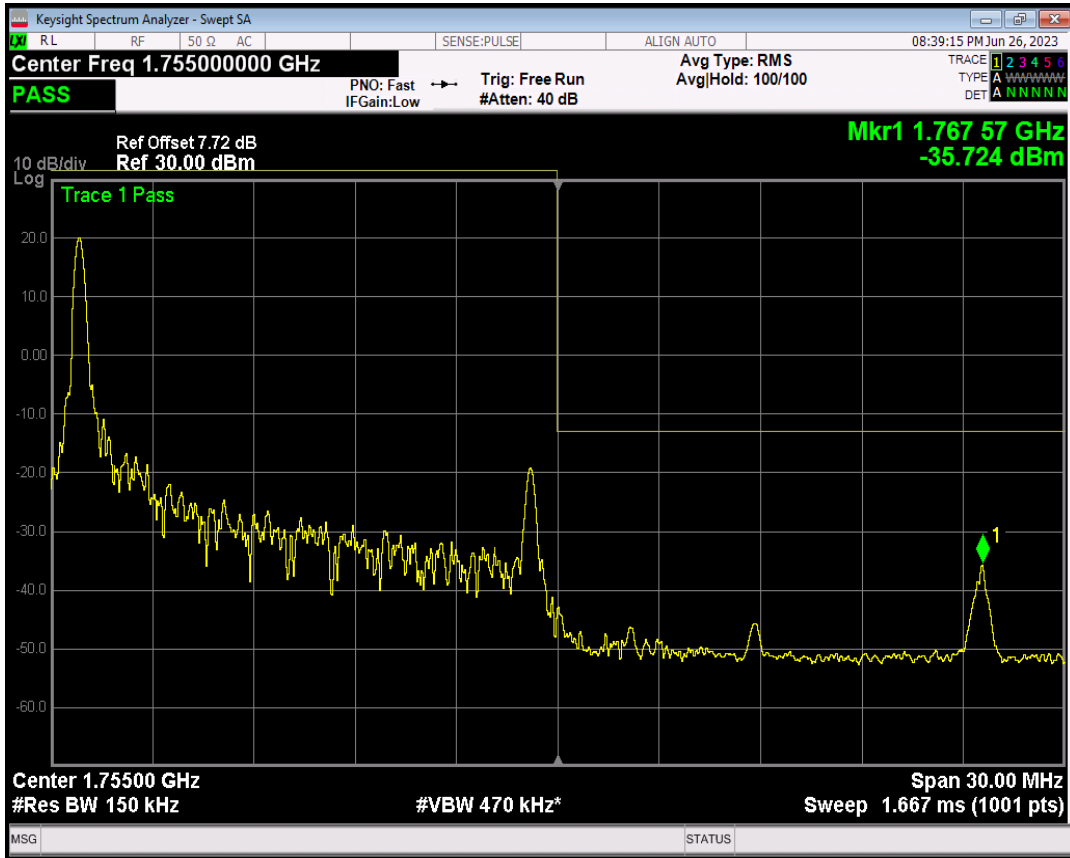

Band4 16QAM BW=15MHz Channel=20325 RB Size=1 Position=#0

Band4 16QAM BW=15MHz Channel=20325 RB Size=1 Position=#Max