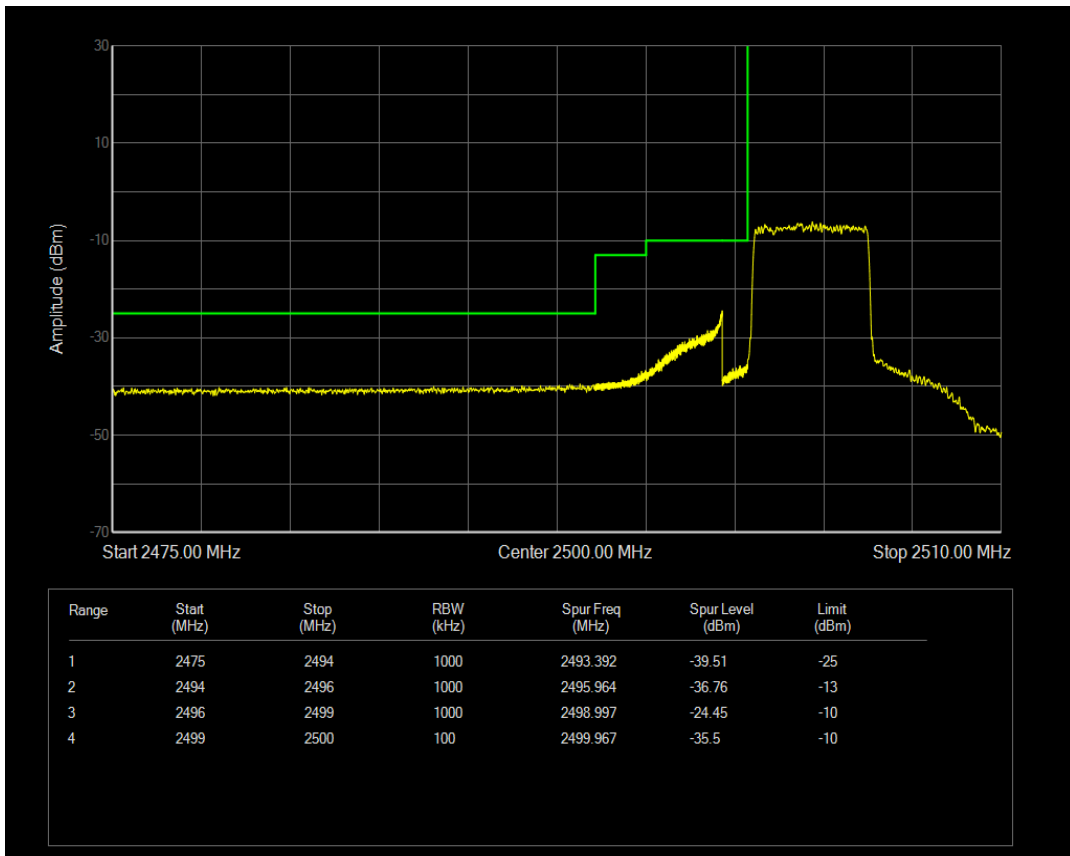

Band5 16QAM BW=10MHz Channel=20450 RB Size=1 Position=#Max

Band5 16QAM BW=10MHz Channel=20450 RB Size=50 Position=#0

Band5 QPSK BW=10MHz Channel=20600 RB Size=1 Position=#0

Band5 QPSK BW=10MHz Channel=20600 RB Size=1 Position=#Max

Band5 QPSK BW=10MHz Channel=20600 RB Size=50 Position=#0

Band5 16QAM BW=10MHz Channel=20600 RB Size=1 Position=#0

Band5 16QAM BW=10MHz Channel=20600 RB Size=1 Position=#Max

Band5 16QAM BW=10MHz Channel=20600 RB Size=50 Position=#0

Band7 QPSK BW=5MHz Channel=20775 RB Size=1 Position=#0

Band7 QPSK BW=5MHz Channel=20775 RB Size=1 Position=#Max

Band7 QPSK BW=5MHz Channel=20775 RB Size=25 Position=#0

Band7 16QAM BW=5MHz Channel=20775 RB Size=1 Position=#0