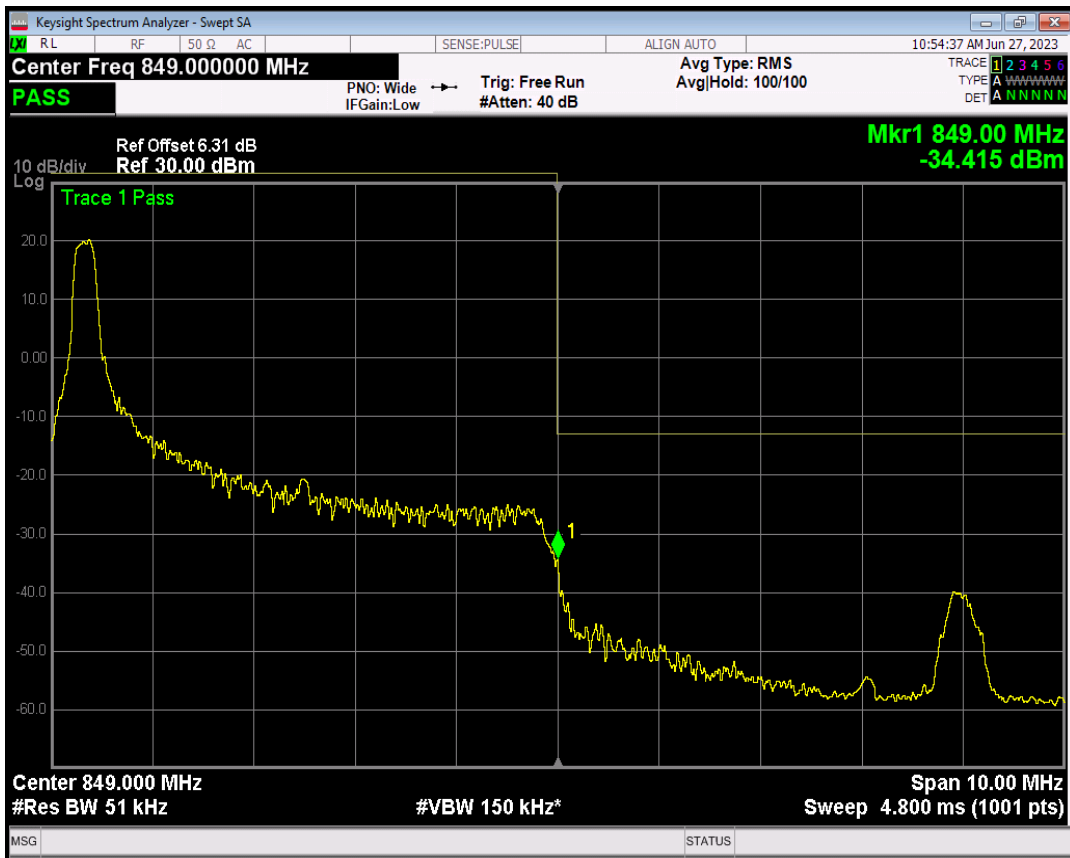

Band5 QPSK BW=5MHz Channel=20625 RB Size=1 Position=#0

Band5 QPSK BW=5MHz Channel=20625 RB Size=1 Position=#Max