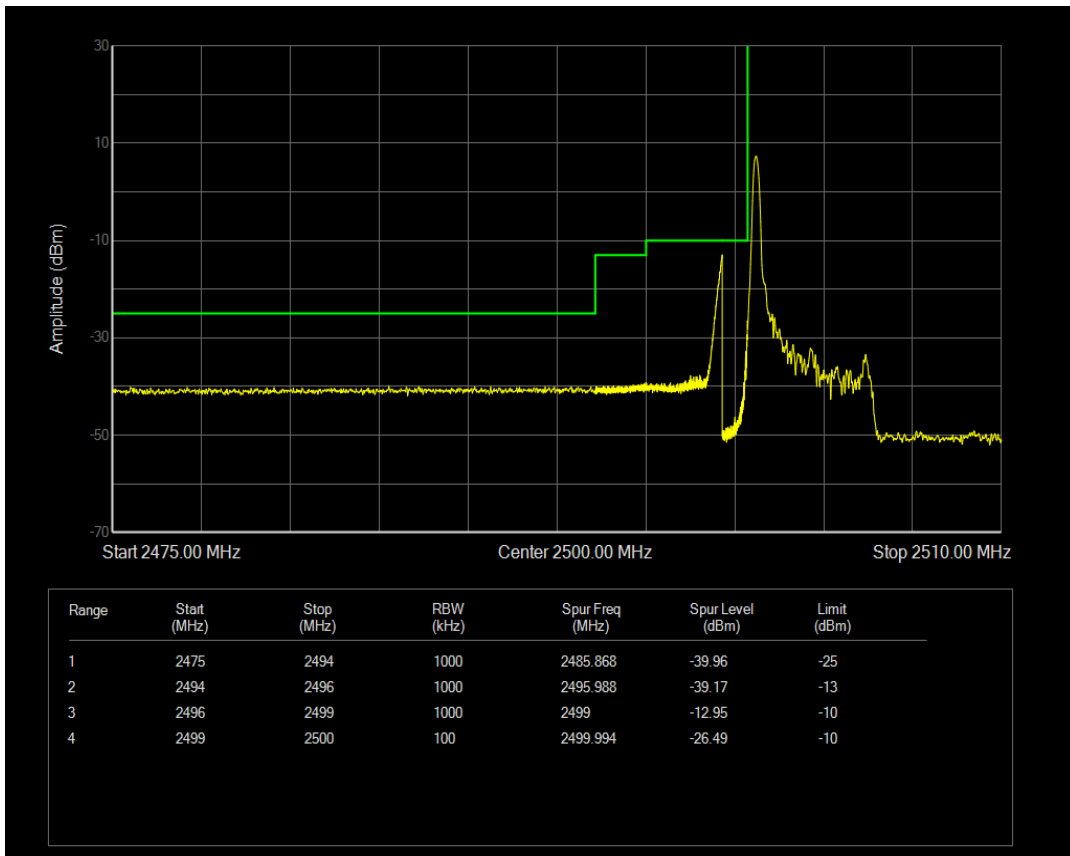

Band7 QPSK BW=5MHz Channel=20775 RB Size=1 Position=#0

Band7 QPSK BW=5MHz Channel=20775 RB Size=1 Position=#Max