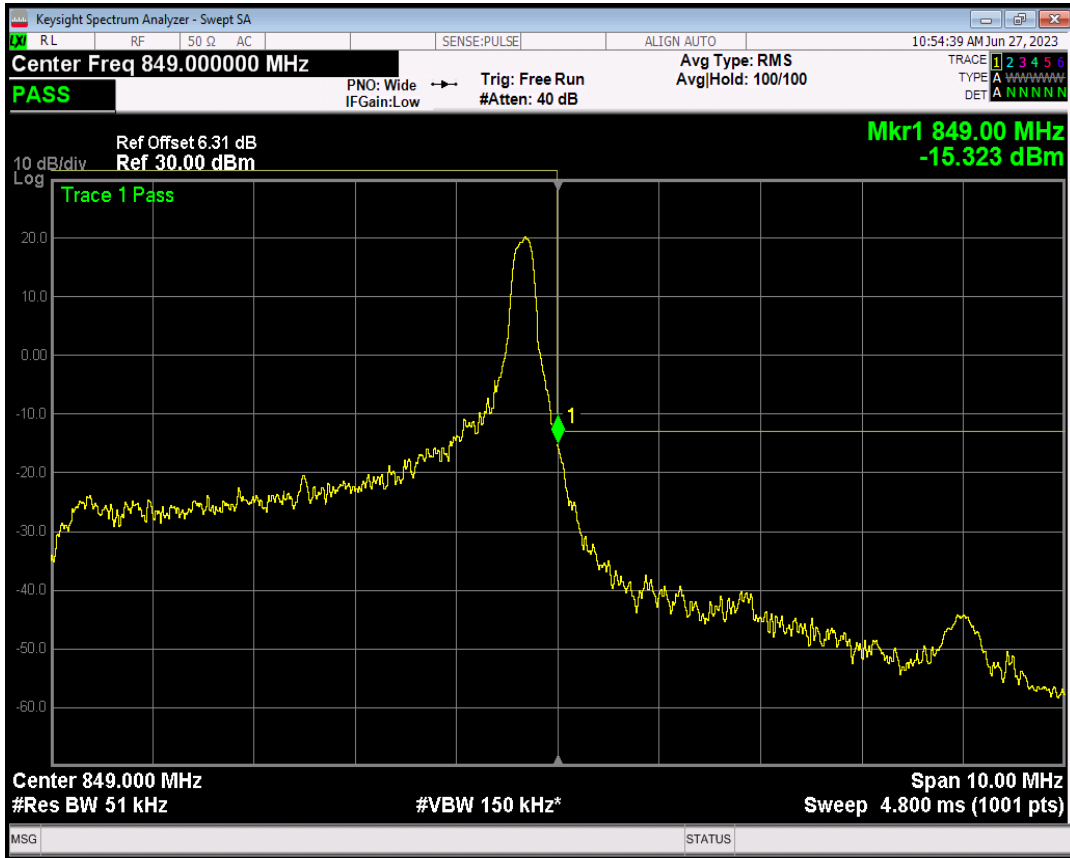

Band5 16QAM BW=5MHz Channel=20425 RB Size=1 Position=#Max

Band5 16QAM BW=5MHz Channel=20425 RB Size=25 Position=#0

Band5 QPSK BW=5MHz Channel=20625 RB Size=1 Position=#0

Band5 QPSK BW=5MHz Channel=20625 RB Size=1 Position=#Max