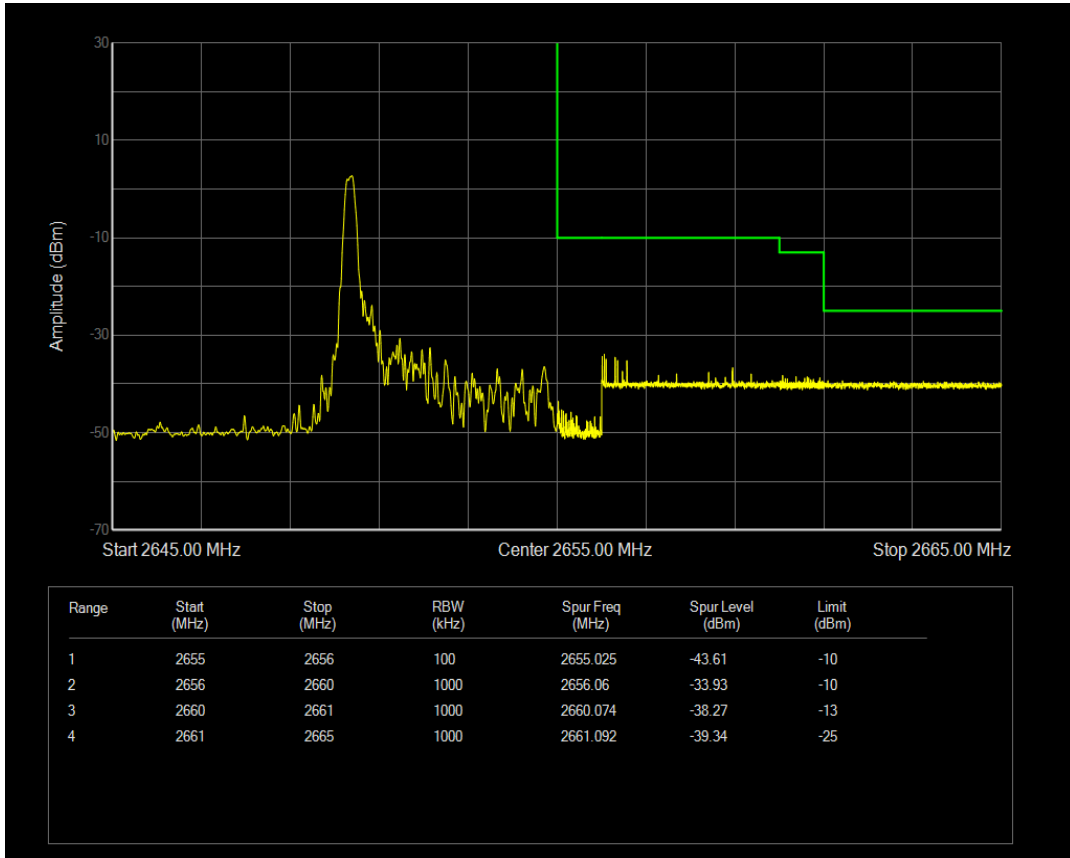

Band41(2535-2655) 16QAM BW=5MHz Channel=41215 RB Size=1 Position=#0

Band41(2535-2655) 16QAM BW=5MHz Channel=41215 RB Size=1 Position=#Max