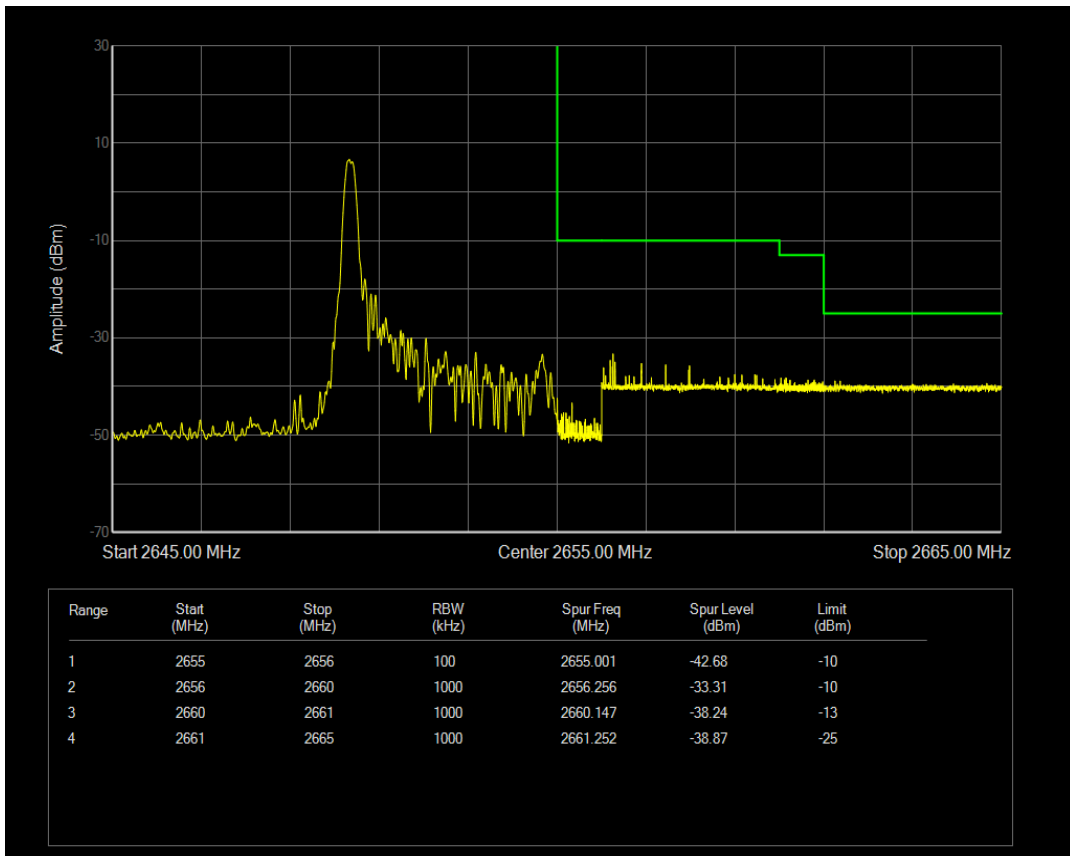

Band41(2535-2655) QPSK BW=5MHz Channel=41215 RB Size=1 Position=#0

Band41(2535-2655) QPSK BW=5MHz Channel=41215 RB Size=1 Position=#Max