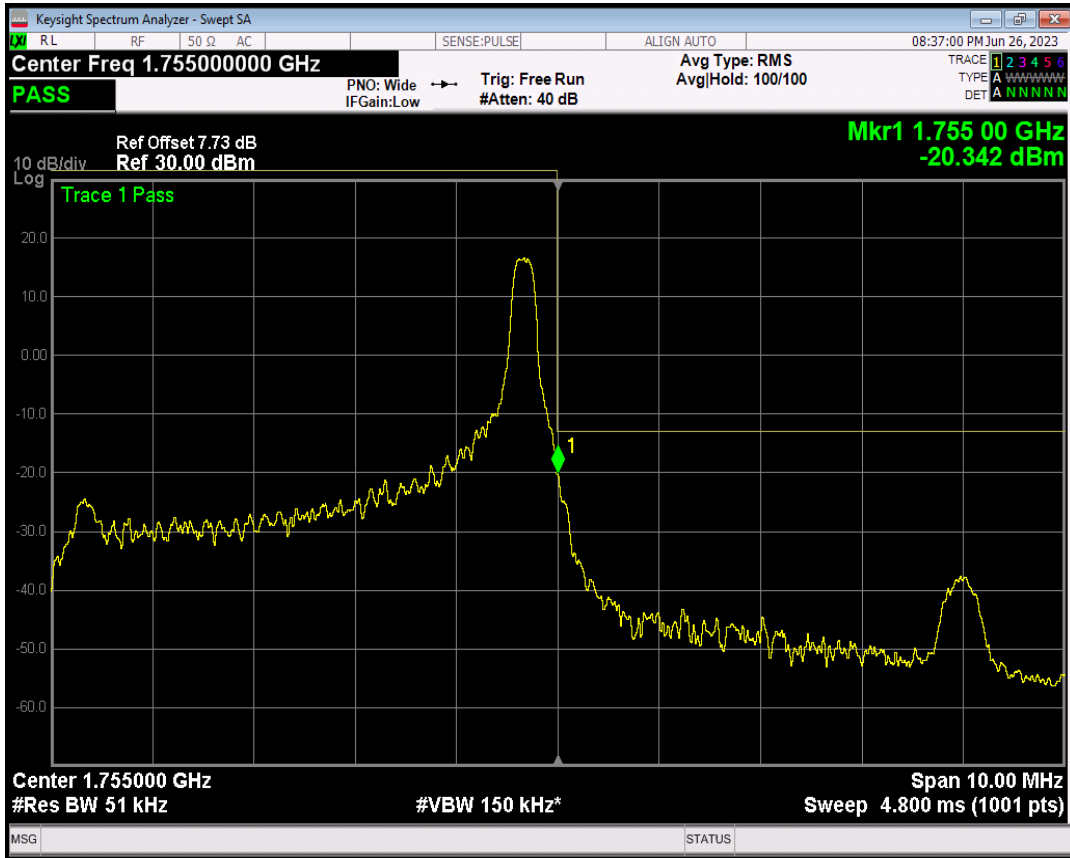

Band4 16QAM BW=5MHz Channel=19975 RB Size=1 Position=#Max

Band4 16QAM BW=5MHz Channel=19975 RB Size=25 Position=#0

Band4 QPSK BW=5MHz Channel=20375 RB Size=1 Position=#0

Band4 QPSK BW=5MHz Channel=20375 RB Size=1 Position=#Max