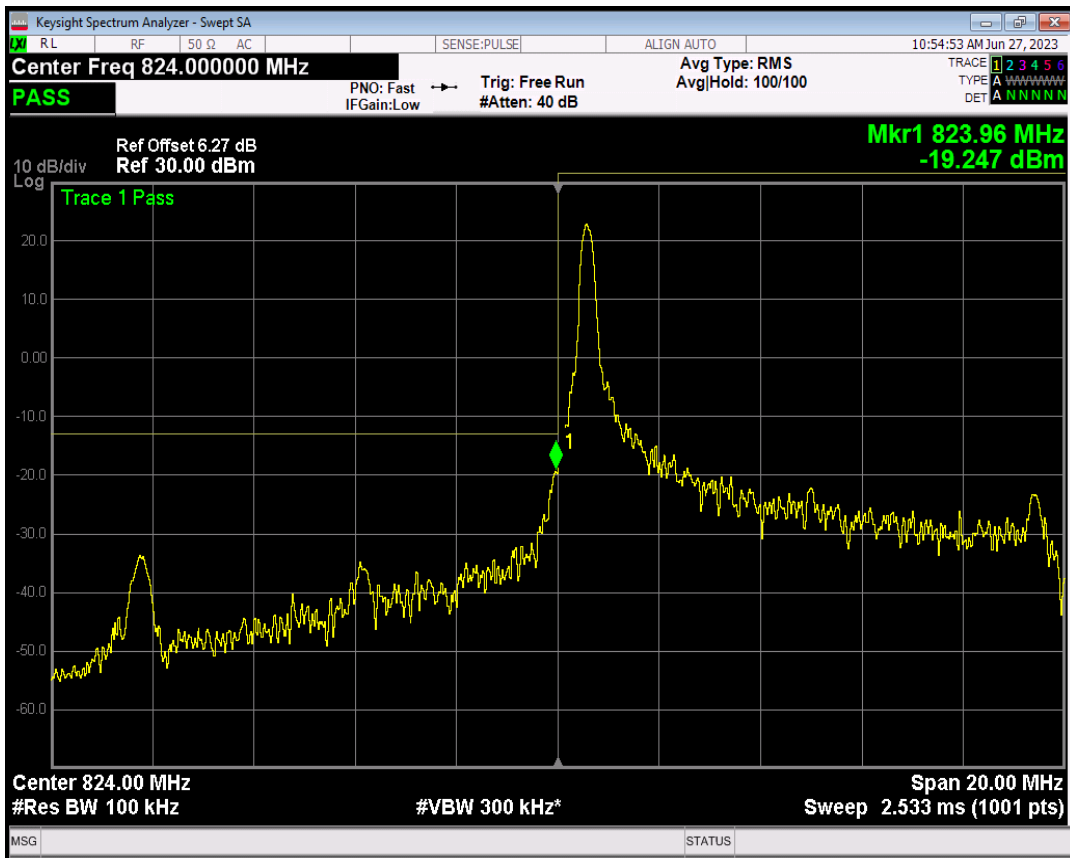

Band5 QPSK BW=10MHz Channel=20450 RB Size=1 Position=#0

Band5 QPSK BW=10MHz Channel=20450 RB Size=1 Position=#Max