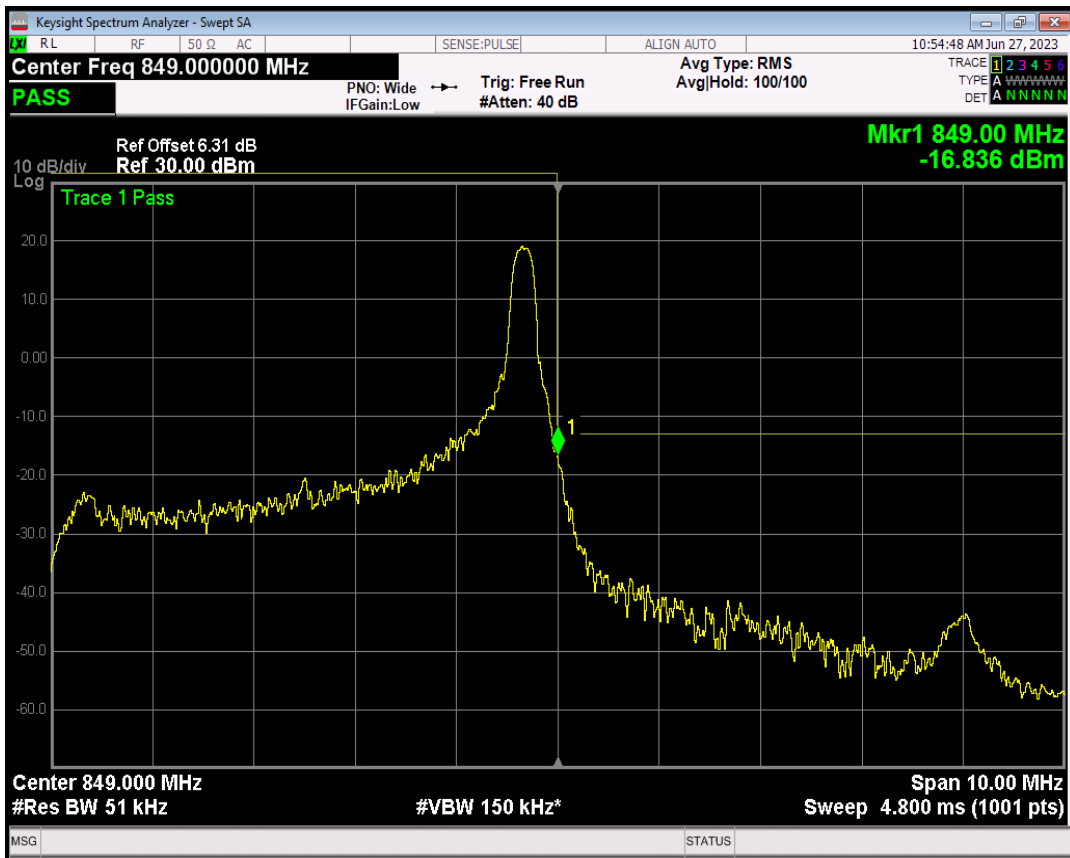

Band5 16QAM BW=5MHz Channel=20625 RB Size=1 Position=#Max

Band5 16QAM BW=5MHz Channel=20625 RB Size=25 Position=#0