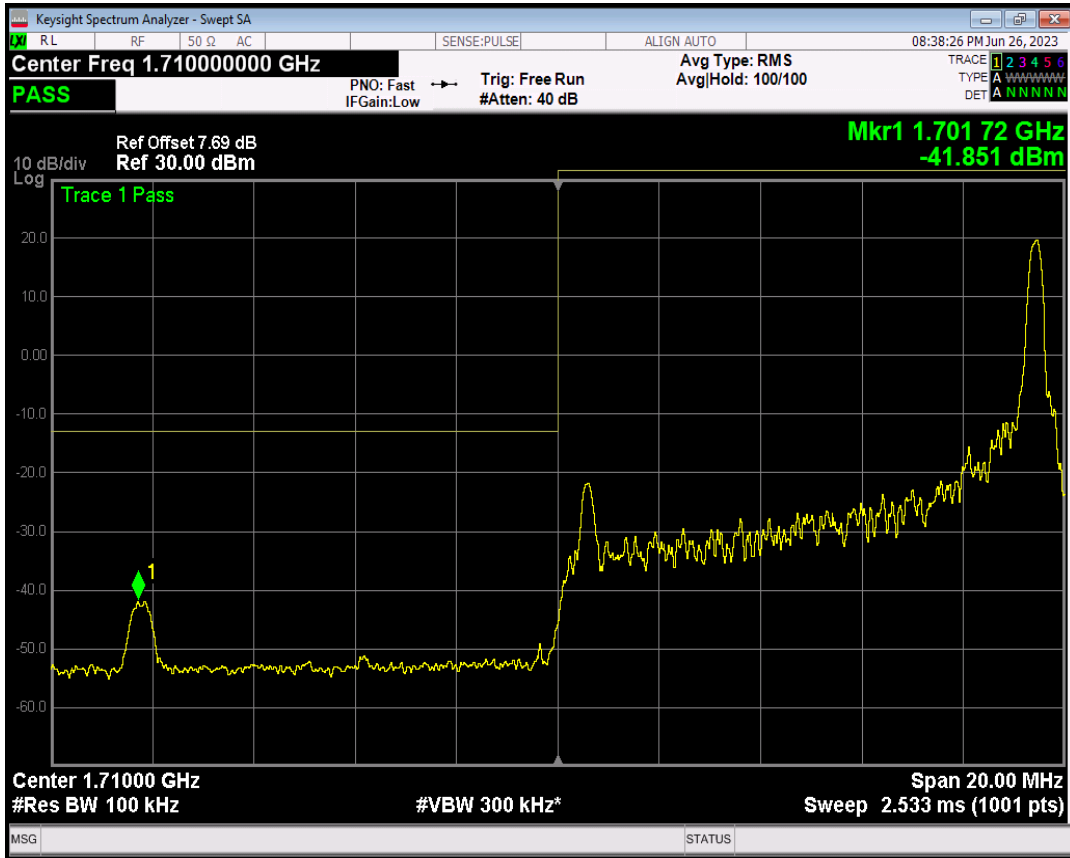

Band4 QPSK BW=5MHz Channel=20375 RB Size=25 Position=#0

Band4 16QAM BW=5MHz Channel=20375 RB Size=1 Position=#0

Band4 16QAM BW=5MHz Channel=20375 RB Size=1 Position=#Max

Band4 16QAM BW=5MHz Channel=20375 RB Size=25 Position=#0

Band4 QPSK BW=10MHz Channel=20000 RB Size=1 Position=#0

Band4 QPSK BW=10MHz Channel=20000 RB Size=1 Position=#Max

Band4 QPSK BW=10MHz Channel=20000 RB Size=50 Position=#0

Band4 16QAM BW=10MHz Channel=20000 RB Size=1 Position=#0