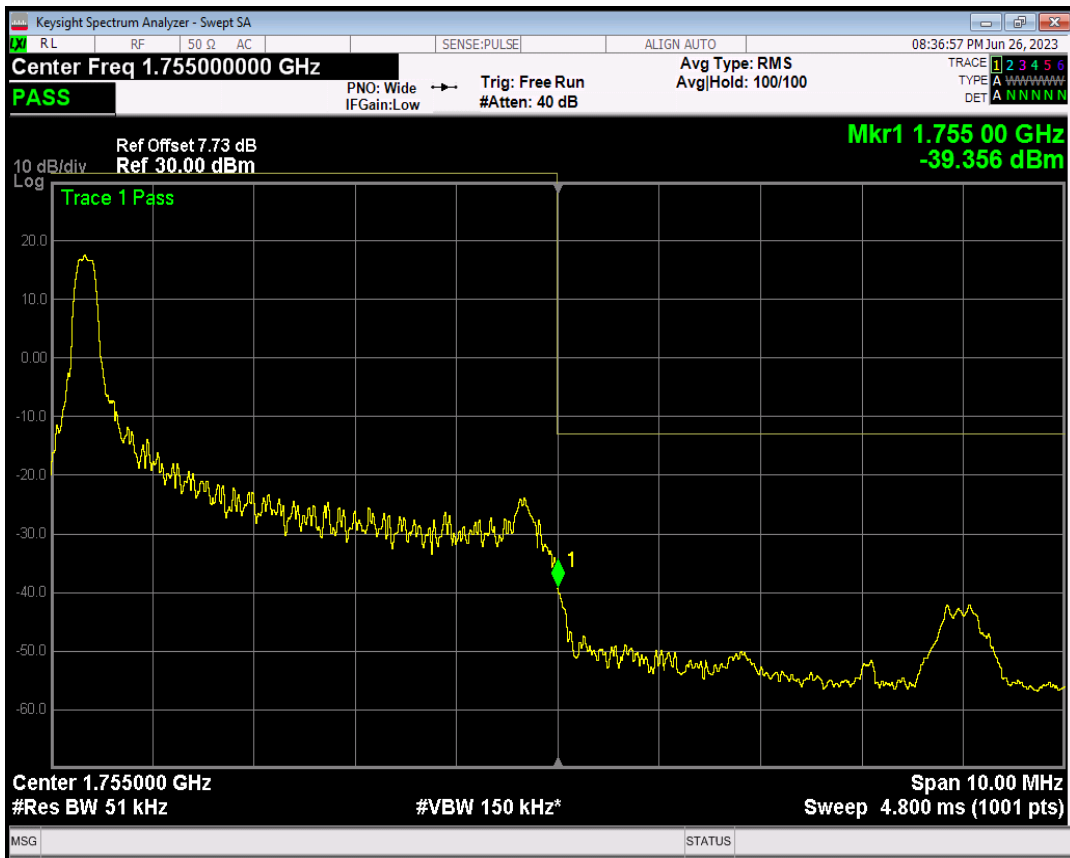

Band4 QPSK BW=5MHz Channel=20375 RB Size=1 Position=#0

Band4 QPSK BW=5MHz Channel=20375 RB Size=1 Position=#Max