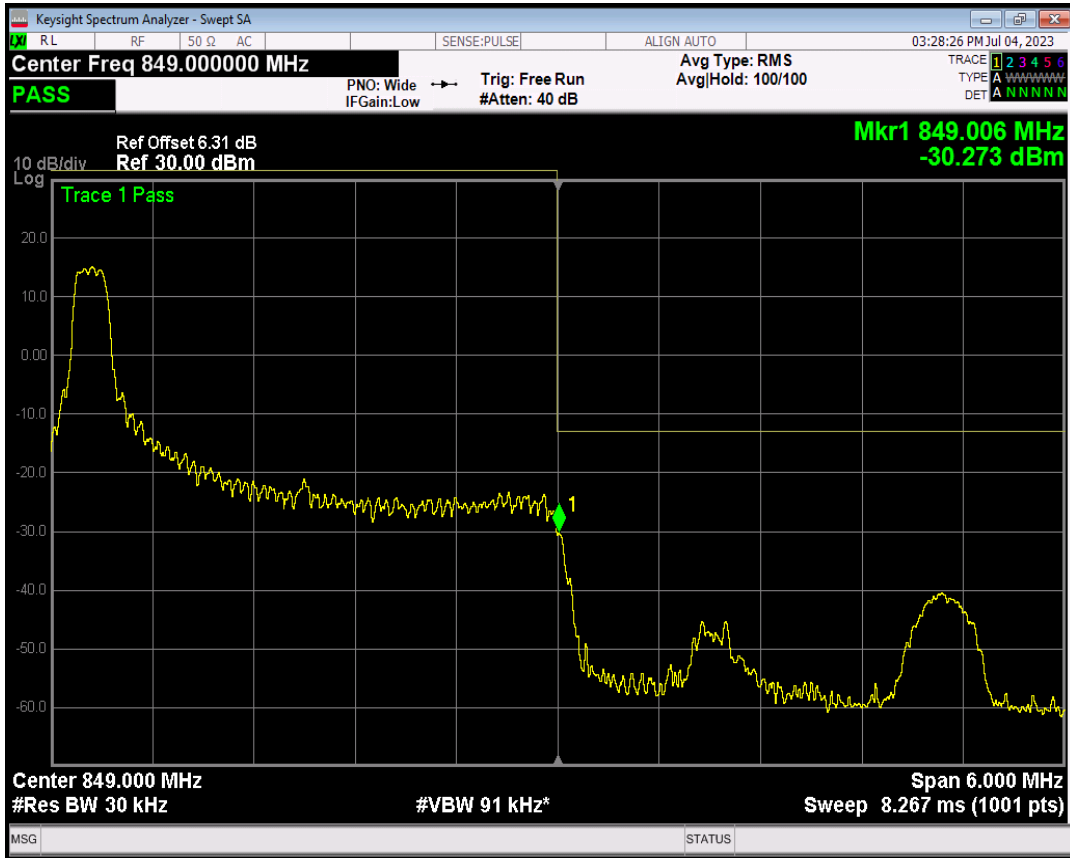

Band5 16QAM BW=3MHz Channel=20635 RB Size=1 Position=#0

Band5 16QAM BW=3MHz Channel=20635 RB Size=1 Position=#Max