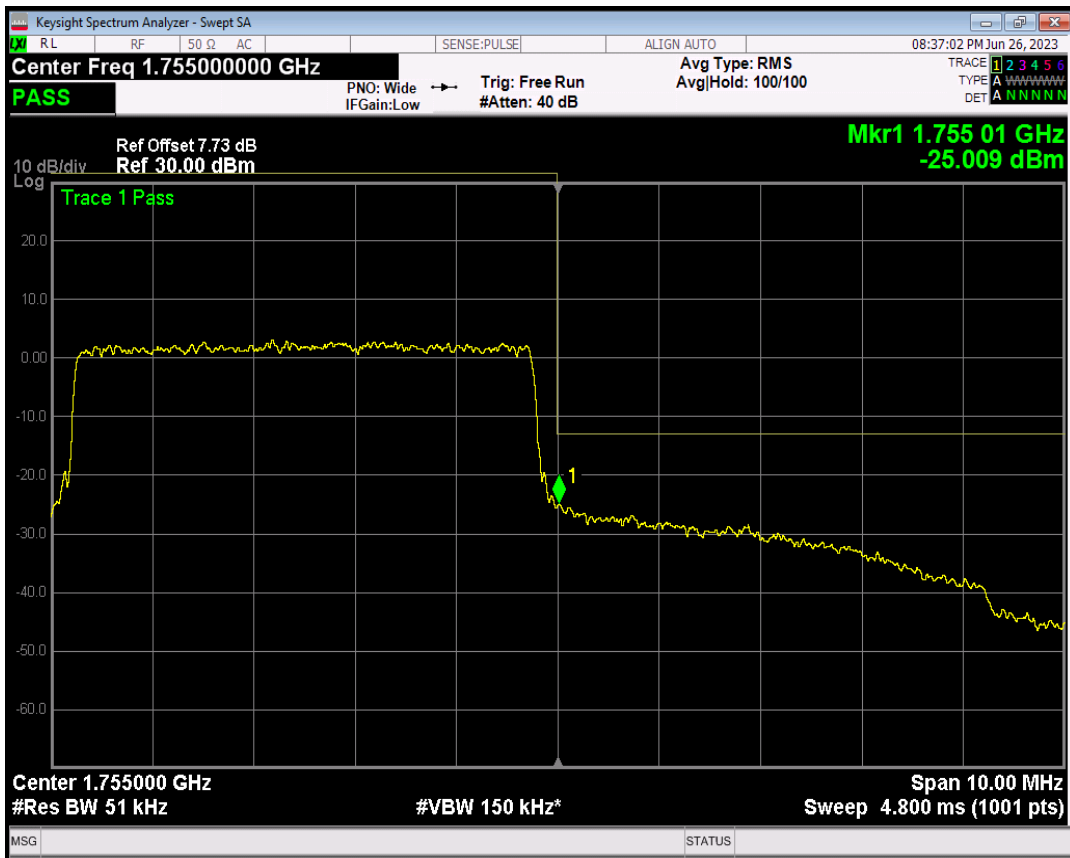

Band4 QPSK BW=5MHz Channel=20375 RB Size=25 Position=#0

Band4 16QAM BW=5MHz Channel=20375 RB Size=1 Position=#0