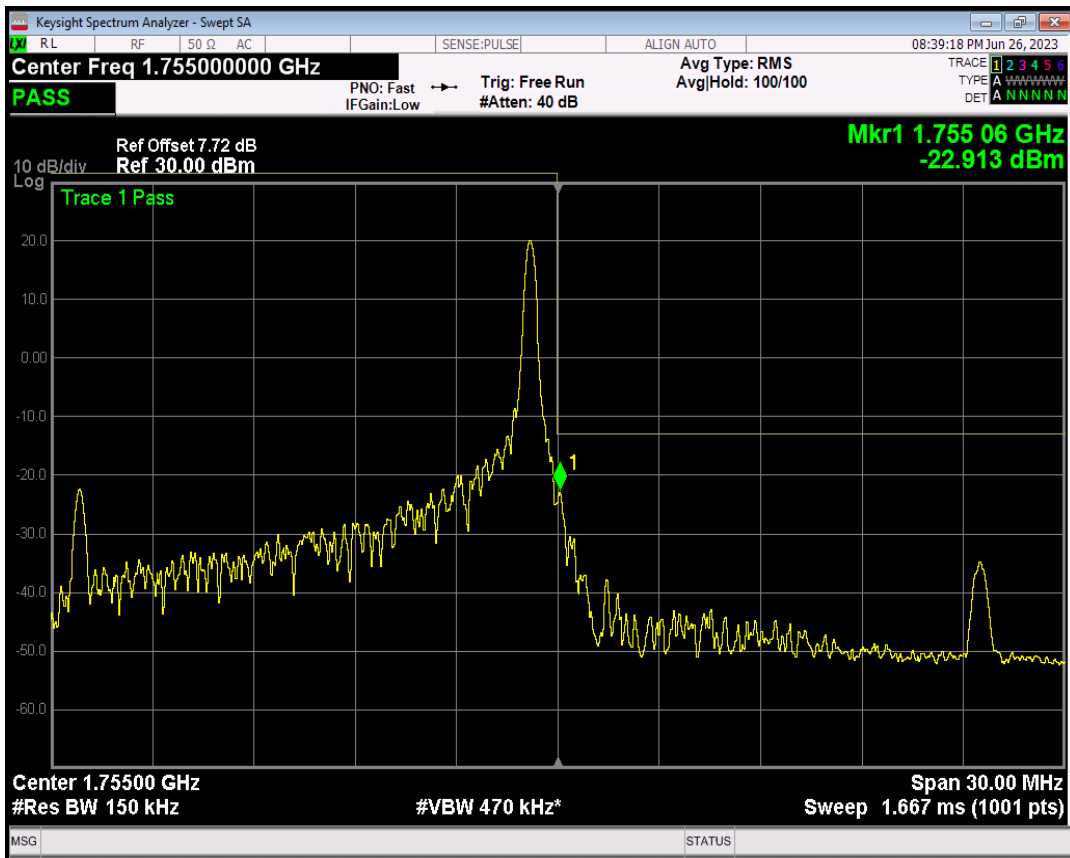

Band4 16QAM BW=15MHz Channel=20325 RB Size=1 Position=#Max

Band4 16QAM BW=15MHz Channel=20325 RB Size=75 Position=#0