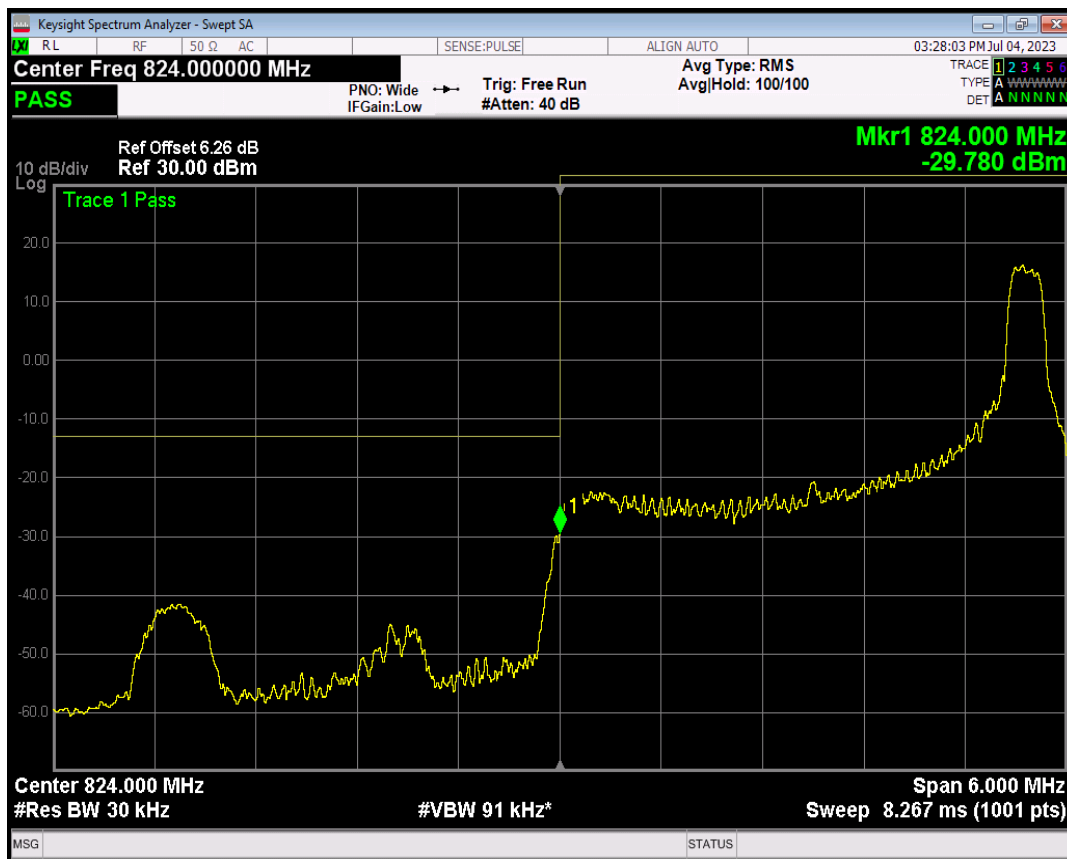

Band5 QPSK BW=3MHz Channel=20415 RB Size=1 Position=#Max

Band5 QPSK BW=3MHz Channel=20415 RB Size=15 Position=#0