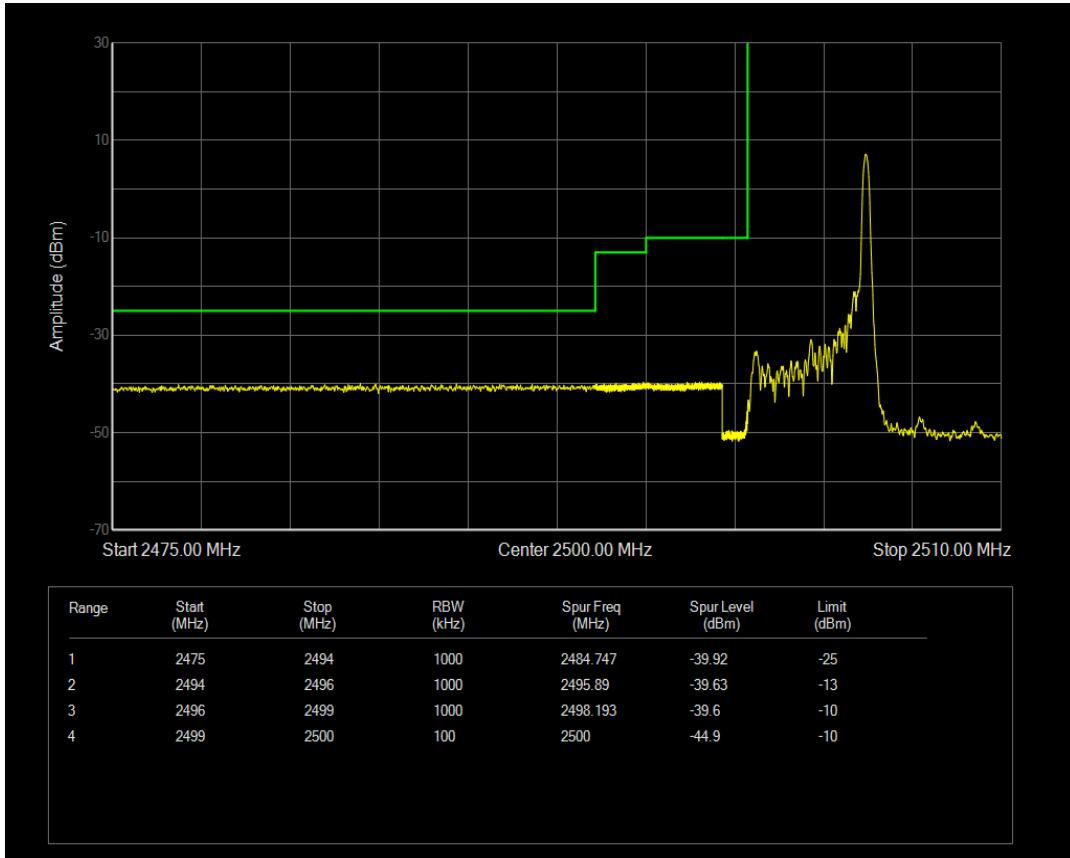

Band7 QPSK BW=5MHz Channel=20775 RB Size=1 Position=#Max

Band7 QPSK BW=5MHz Channel=20775 RB Size=25 Position=#0