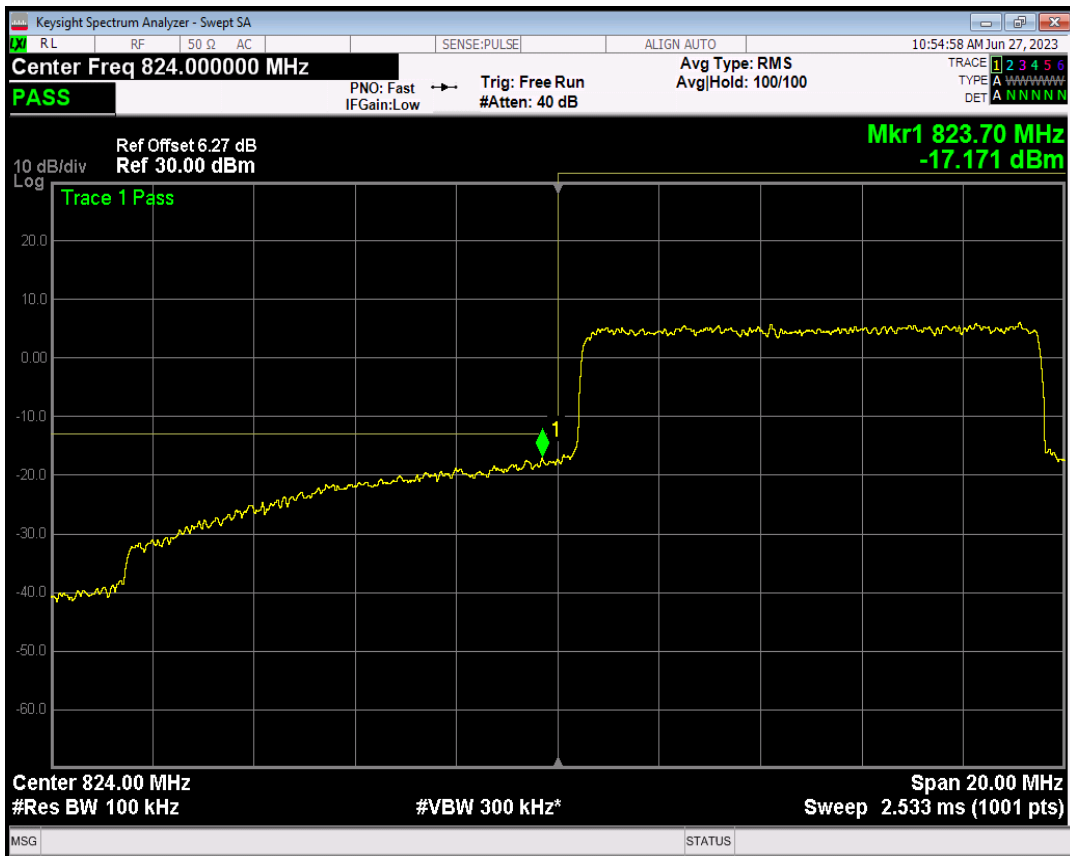

Band5 QPSK BW=10MHz Channel=20450 RB Size=50 Position=#0

Band5 16QAM BW=10MHz Channel=20450 RB Size=1 Position=#0