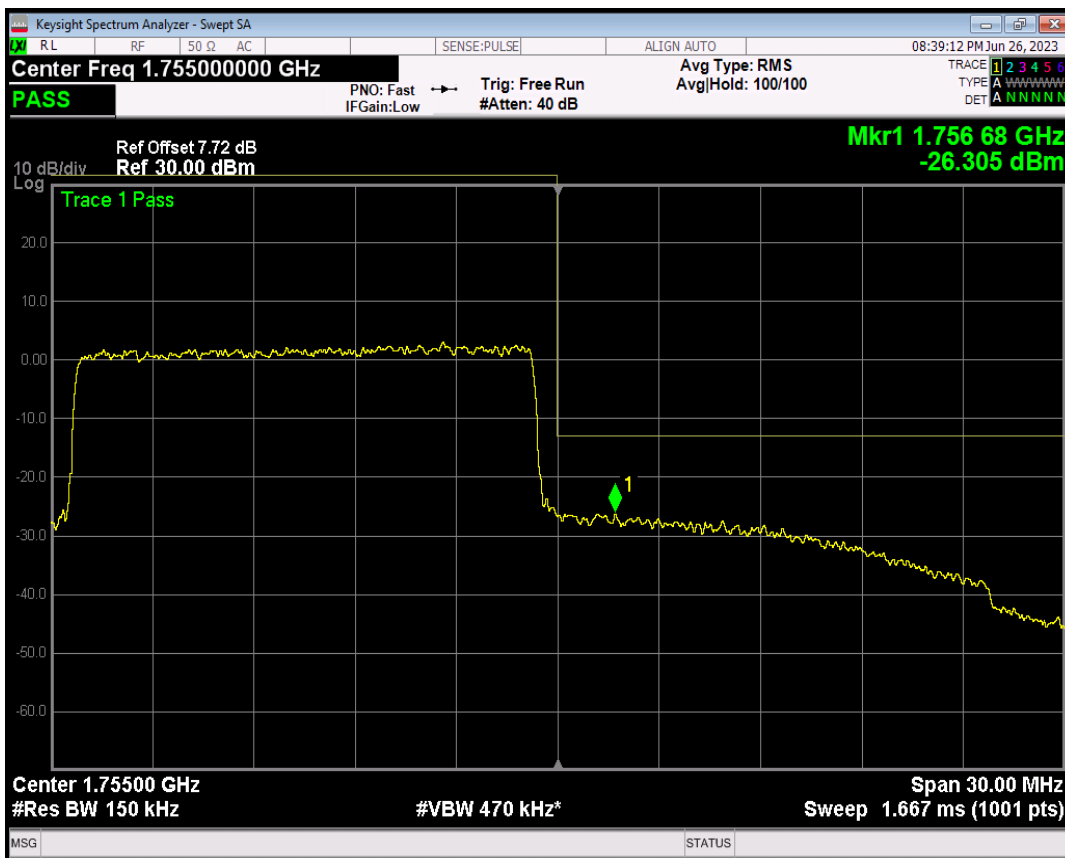

Band4 QPSK BW=15MHz Channel=20325 RB Size=75 Position=#0

Band4 16QAM BW=15MHz Channel=20325 RB Size=1 Position=#0