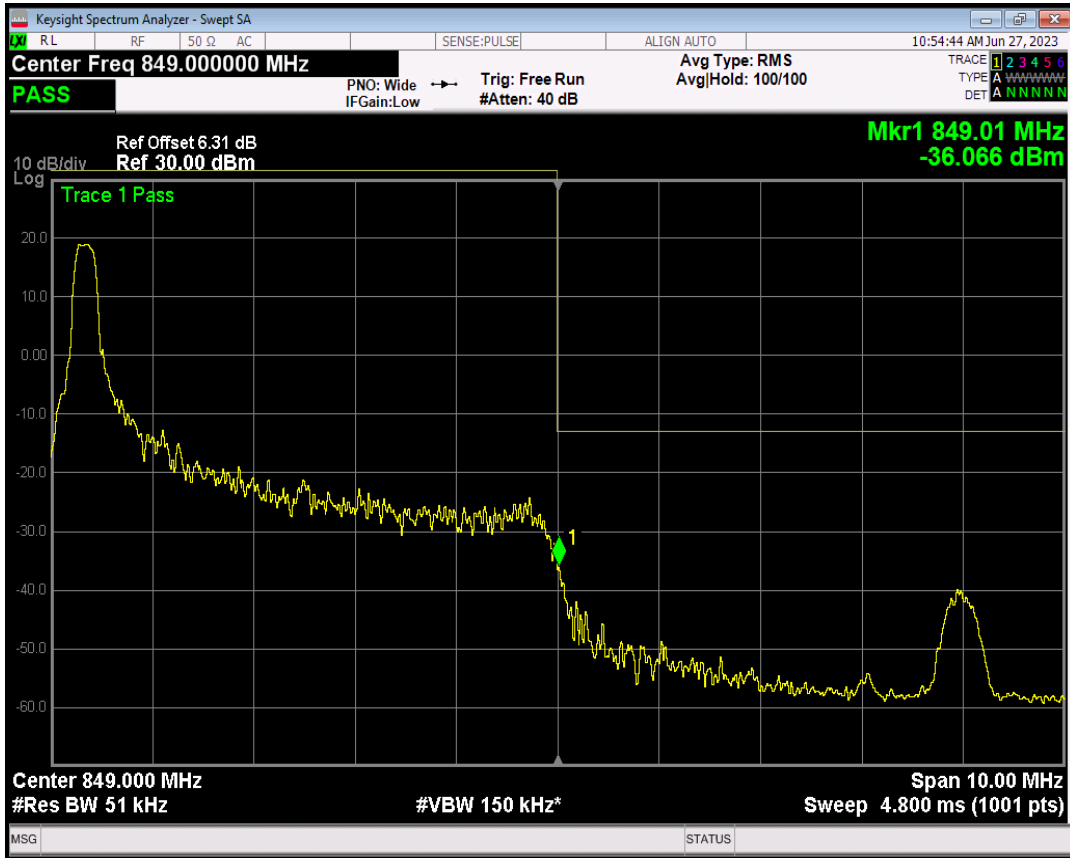

Band5 16QAM BW=5MHz Channel=20625 RB Size=1 Position=#0

Band5 16QAM BW=5MHz Channel=20625 RB Size=1 Position=#Max