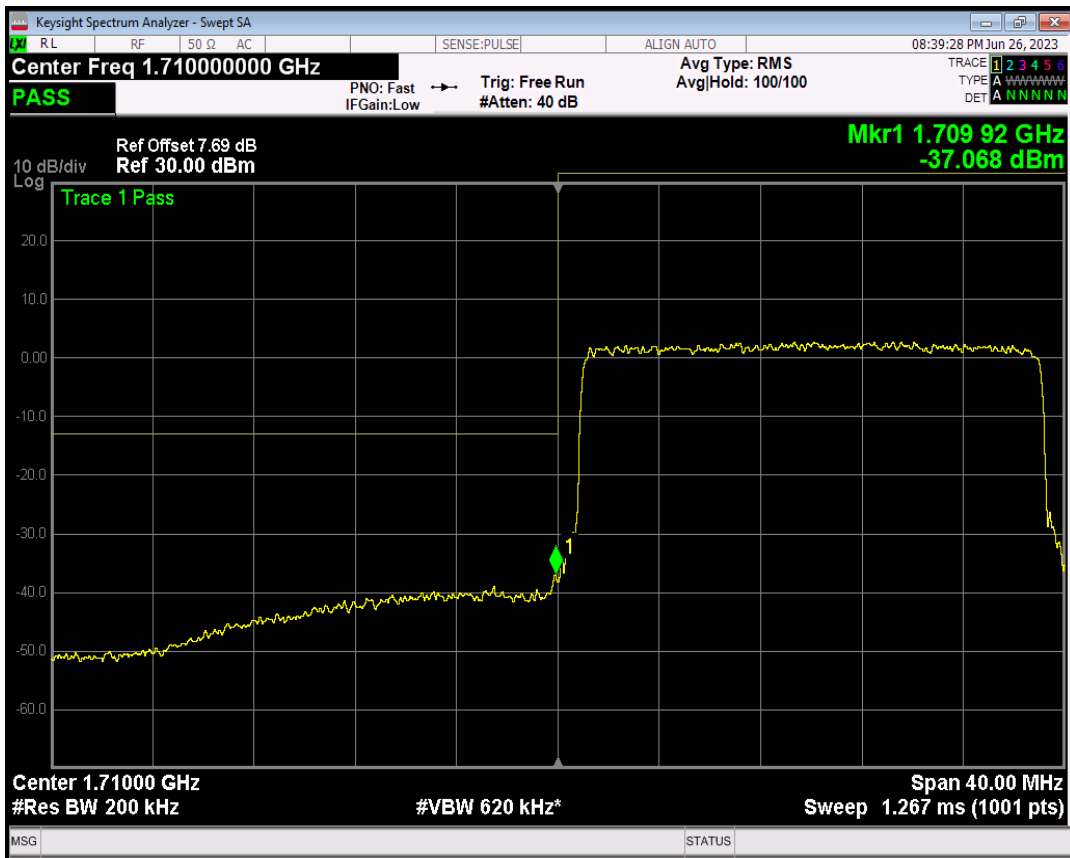

Band4 QPSK BW=20MHz Channel=20050 RB Size=100 Position=#0

Band4 16QAM BW=20MHz Channel=20050 RB Size=1 Position=#0