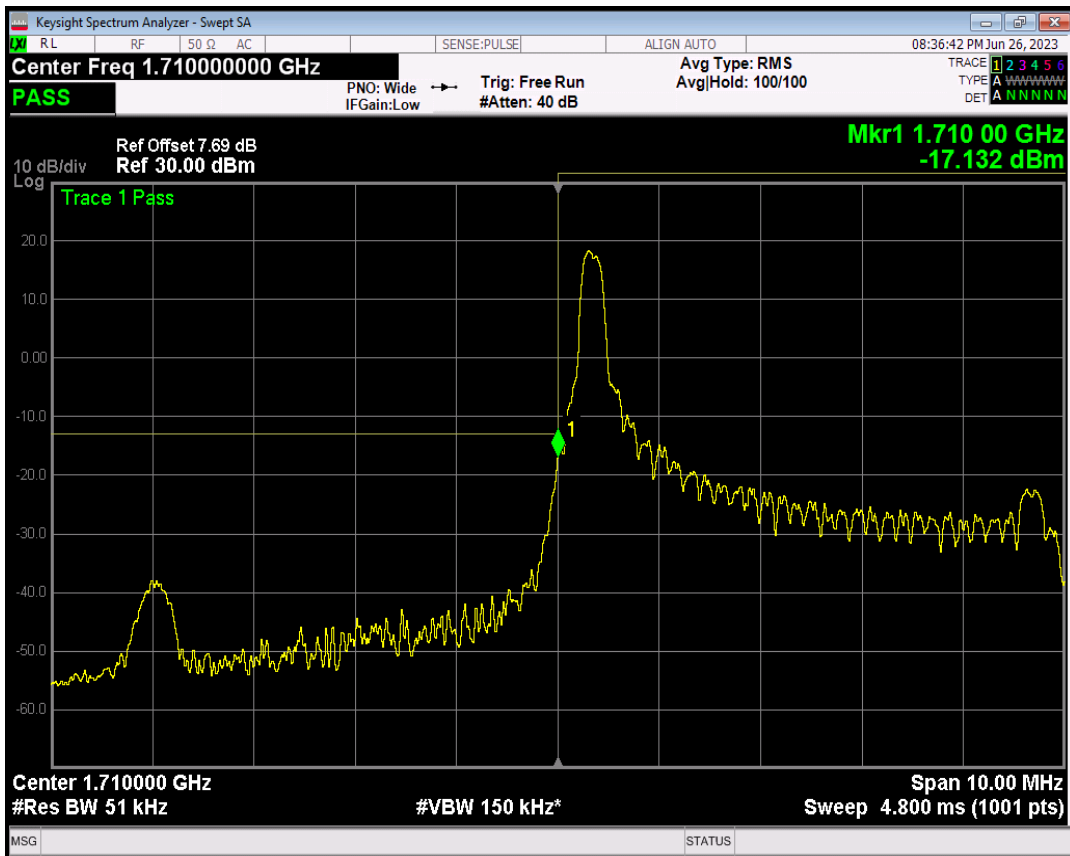

Band4 QPSK BW=5MHz Channel=19975 RB Size=1 Position=#0

Band4 QPSK BW=5MHz Channel=19975 RB Size=1 Position=#Max