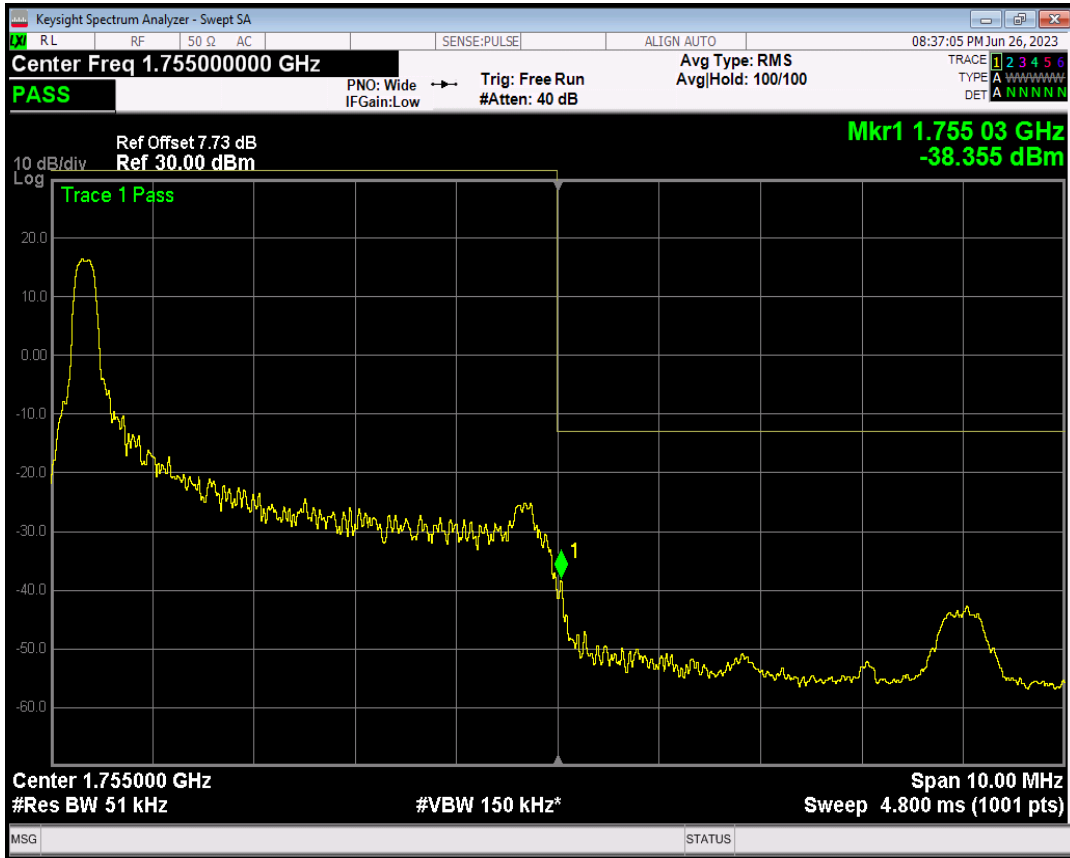

Band4 16QAM BW=5MHz Channel=20375 RB Size=1 Position=#0

Band4 16QAM BW=5MHz Channel=20375 RB Size=1 Position=#Max