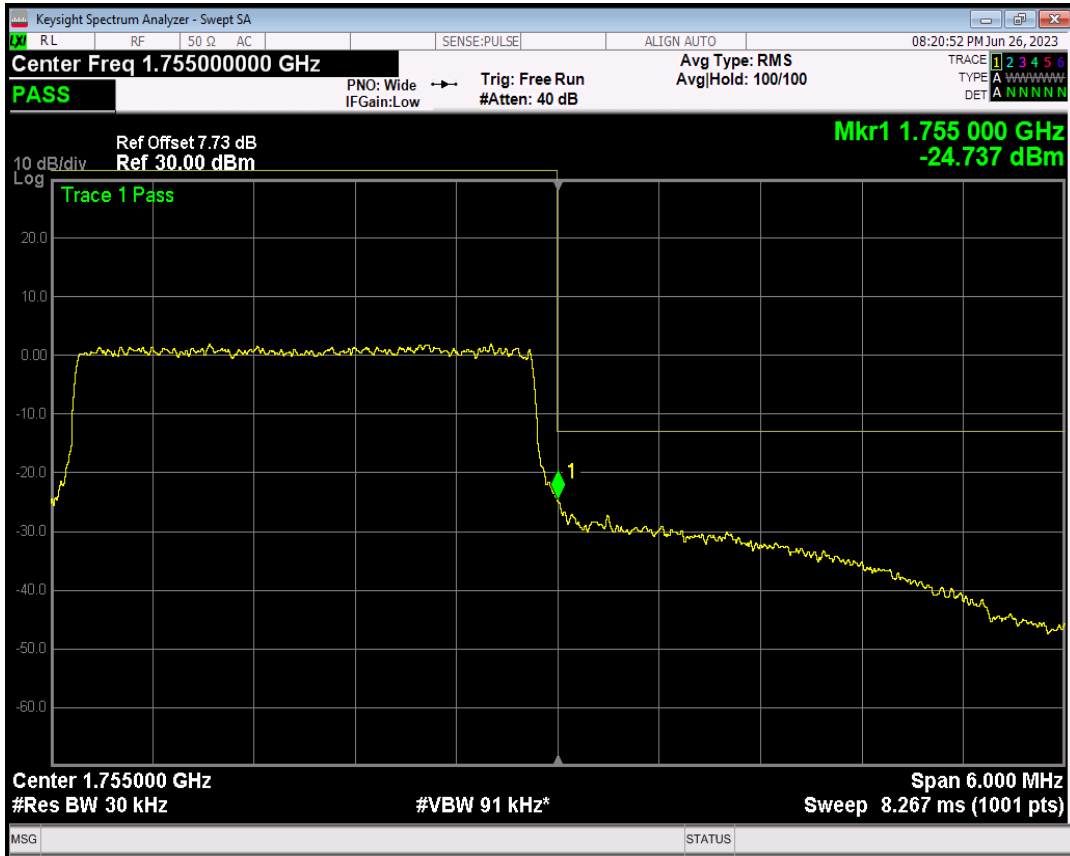

Band4 QPSK BW=3MHz Channel=20385 RB Size=15 Position=#0

Band4 16QAM BW=3MHz Channel=20385 RB Size=1 Position=#0

Band4 16QAM BW=3MHz Channel=20385 RB Size=1 Position=#Max

Band4 16QAM BW=3MHz Channel=20385 RB Size=15 Position=#0

Band4 QPSK BW=5MHz Channel=19975 RB Size=1 Position=#0

Band4 QPSK BW=5MHz Channel=19975 RB Size=1 Position=#Max

Band4 QPSK BW=5MHz Channel=19975 RB Size=25 Position=#0

Band4 16QAM BW=5MHz Channel=19975 RB Size=1 Position=#0