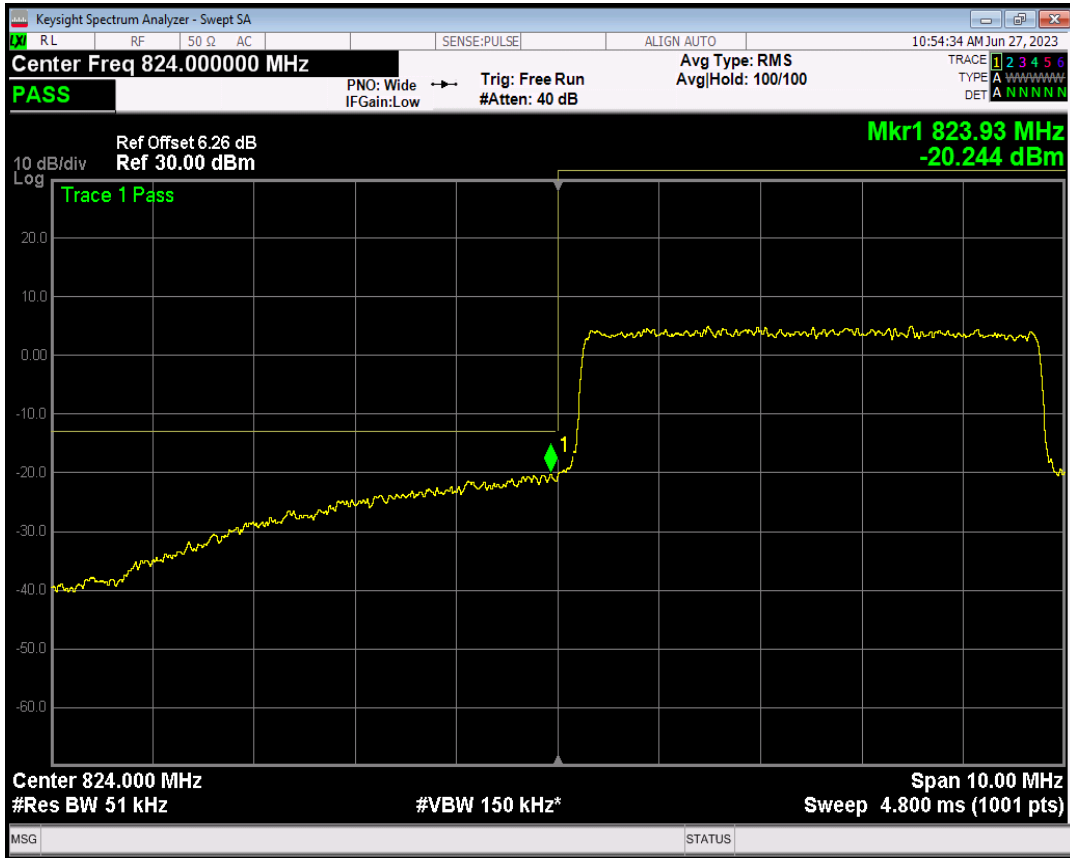

Band5 16QAM BW=5MHz Channel=20425 RB Size=25 Position=#0

Band5 QPSK BW=5MHz Channel=20625 RB Size=1 Position=#0