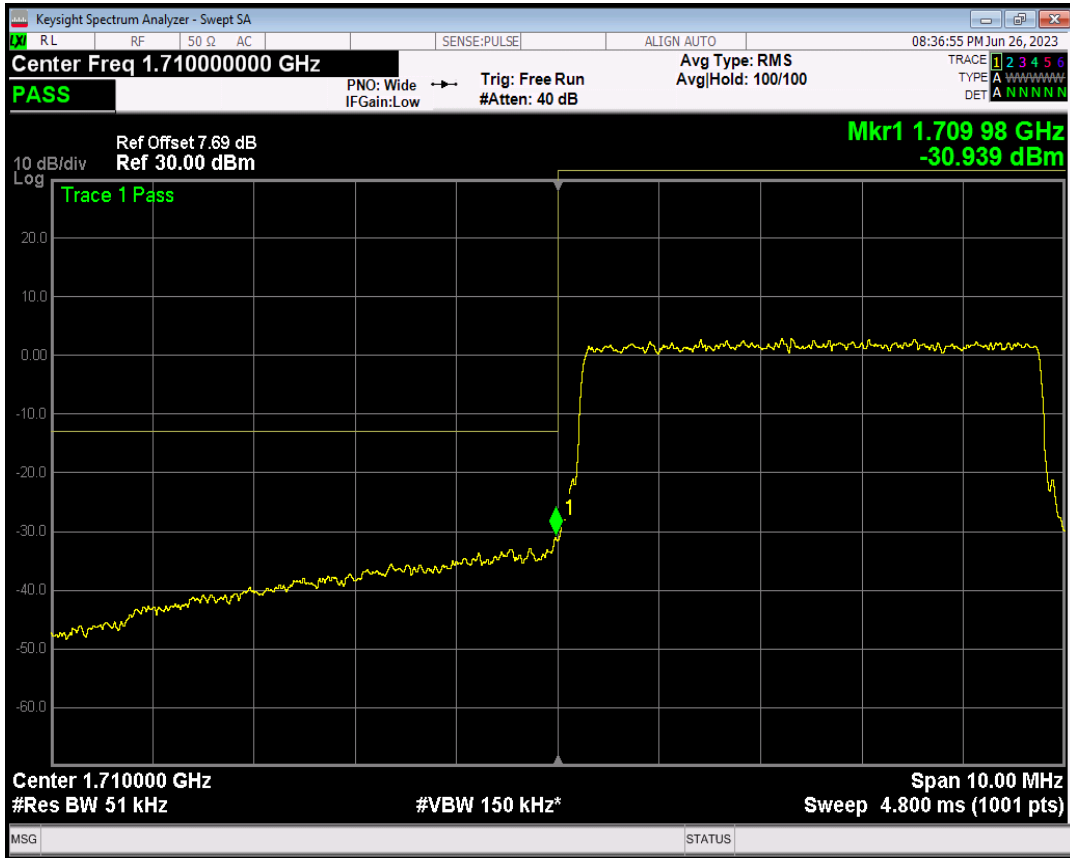

Band4 16QAM BW=5MHz Channel=19975 RB Size=25 Position=#0

Band4 QPSK BW=5MHz Channel=20375 RB Size=1 Position=#0