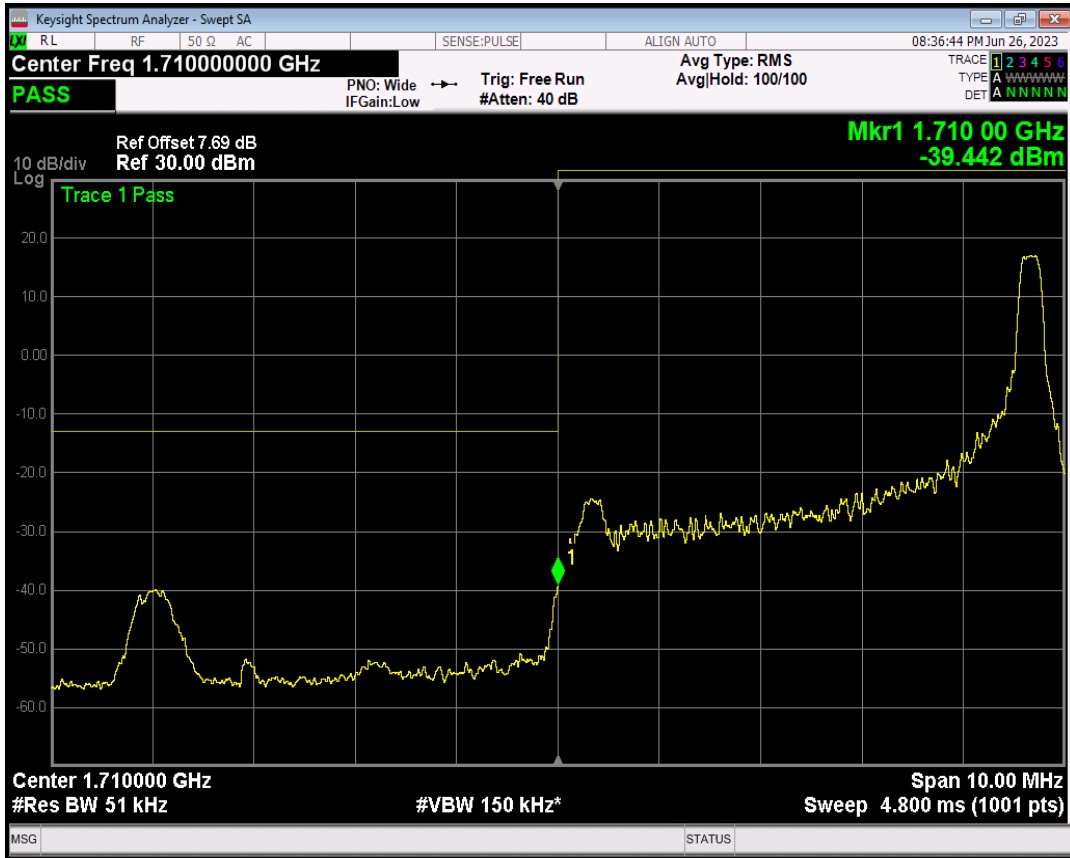

Band4 QPSK BW=5MHz Channel=19975 RB Size=1 Position=#Max

Band4 QPSK BW=5MHz Channel=19975 RB Size=25 Position=#0