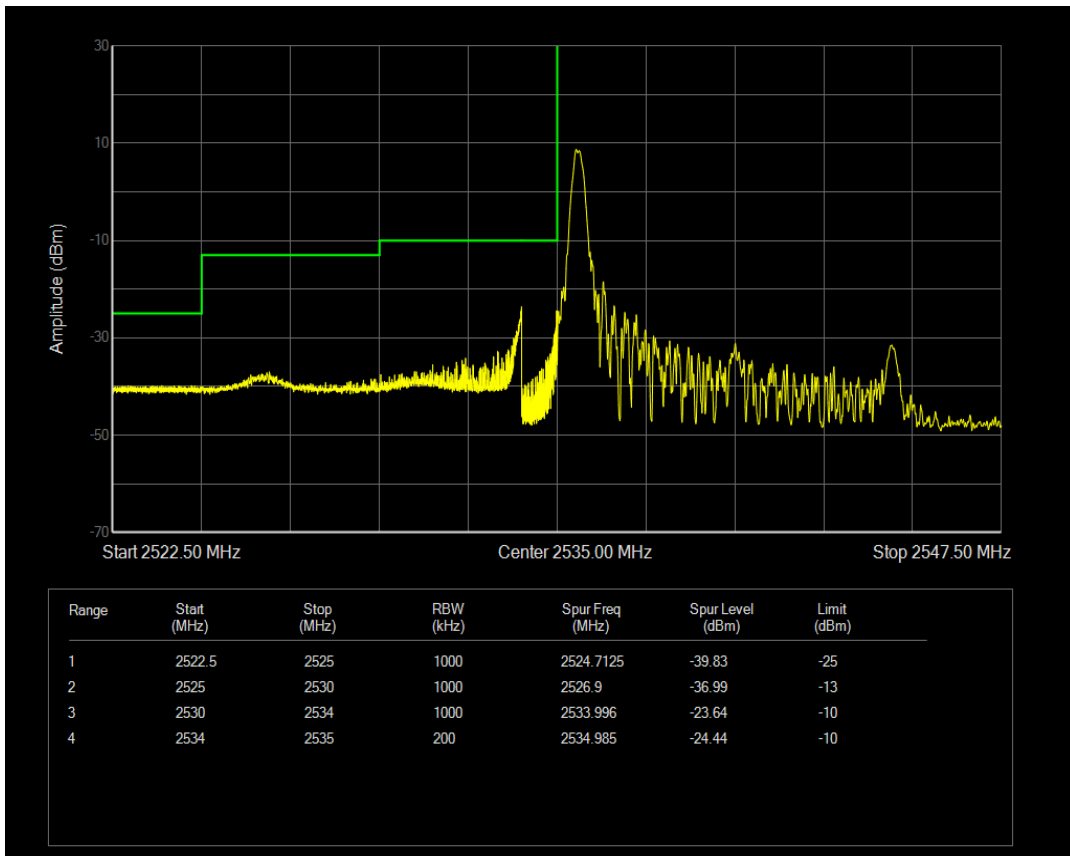

Band41(2535-2655) QPSK BW=10MHz Channel=40090 RB Size=1 Position=#0

Band41(2535-2655) QPSK BW=10MHz Channel=40090 RB Size=1 Position=#Max