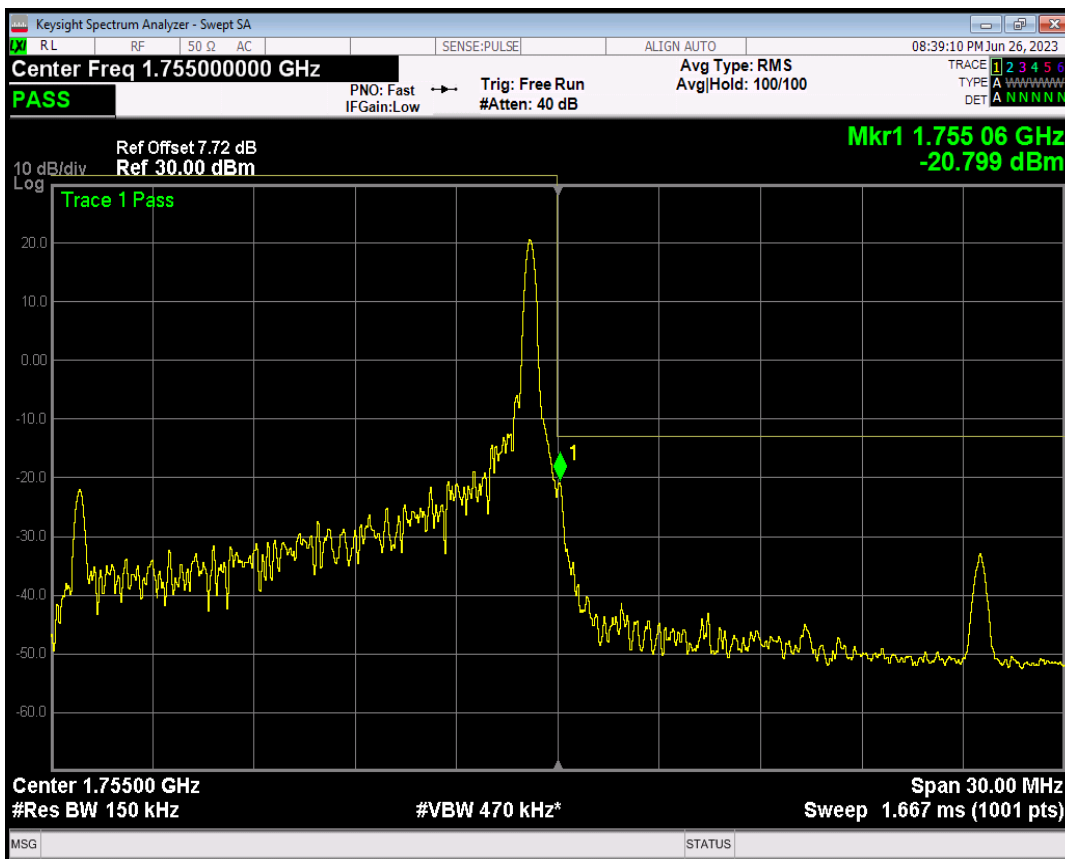

Band4 16QAM BW=15MHz Channel=20025 RB Size=1 Position=#Max

Band4 16QAM BW=15MHz Channel=20025 RB Size=75 Position=#0

Band4 QPSK BW=15MHz Channel=20325 RB Size=1 Position=#0

Band4 QPSK BW=15MHz Channel=20325 RB Size=1 Position=#Max