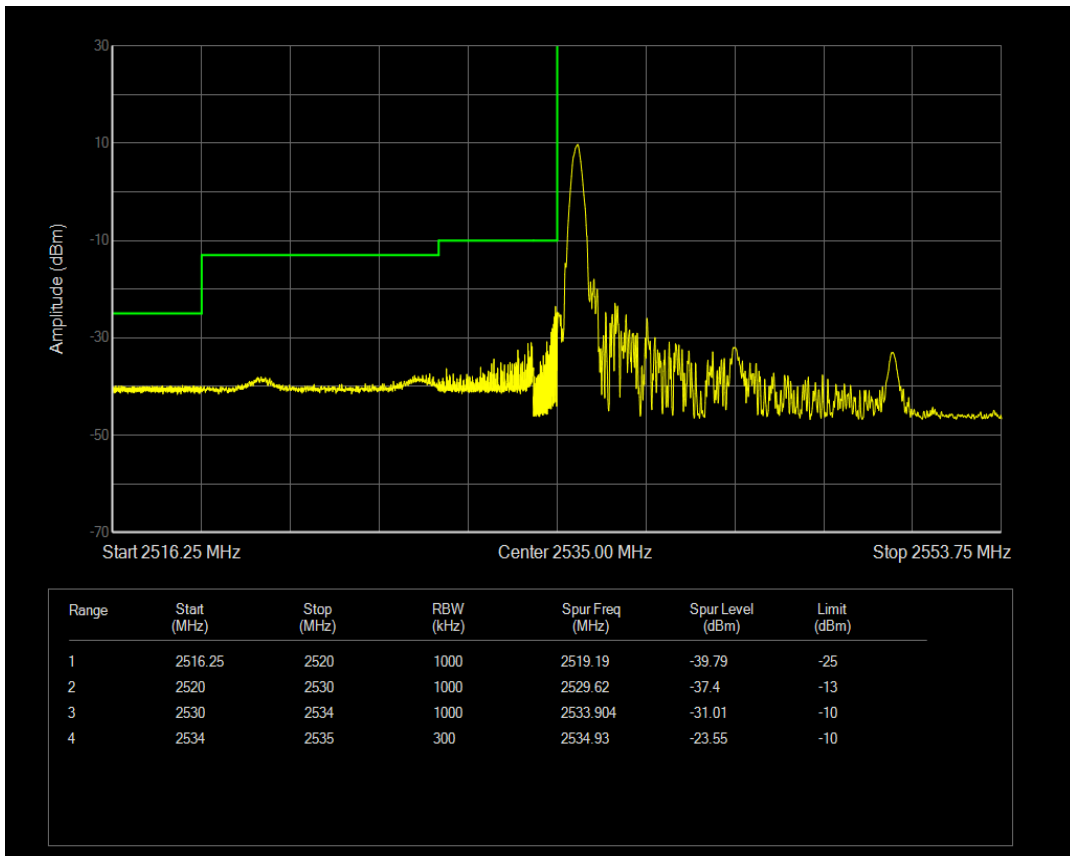

Band41(2535-2655) QPSK BW=15MHz Channel=40115 RB Size=1 Position=#0

Band41(2535-2655) QPSK BW=15MHz Channel=40115 RB Size=1 Position=#Max