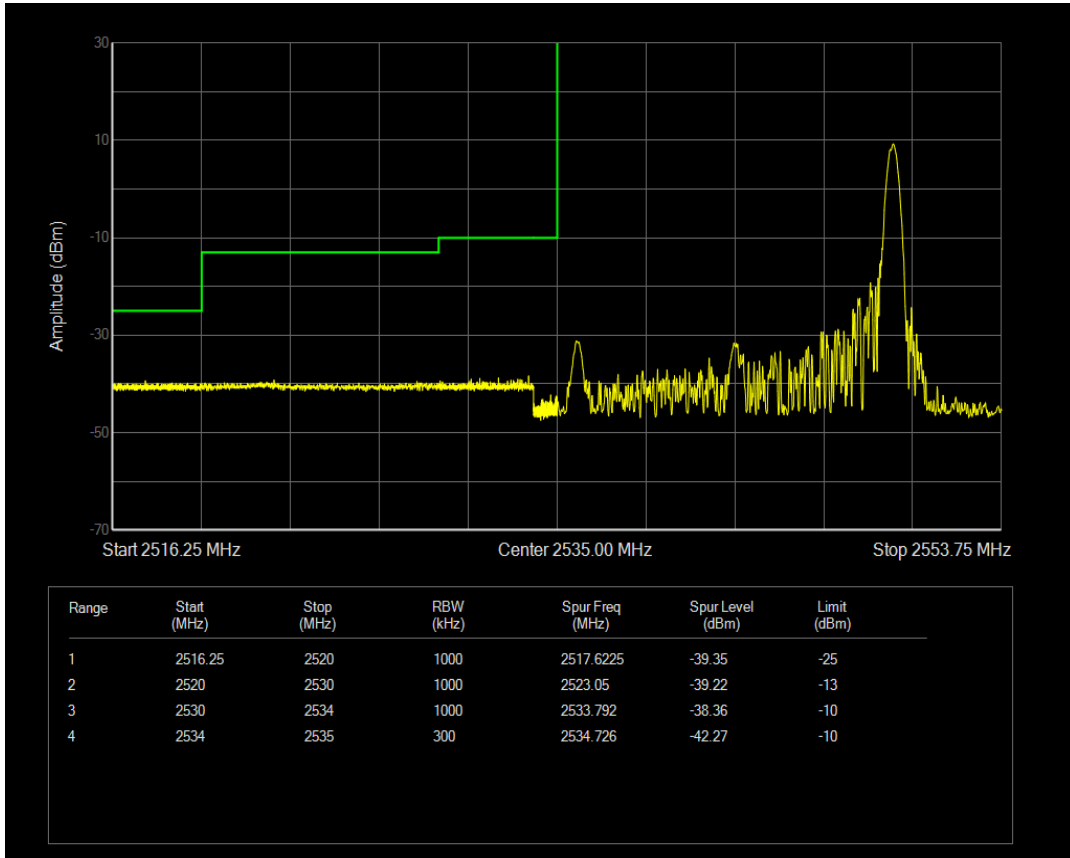

Band41(2535-2655) QPSK BW=15MHz Channel=40115 RB Size=1 Position=#Max

Band41(2535-2655) QPSK BW=15MHz Channel=40115 RB Size=75 Position=#0