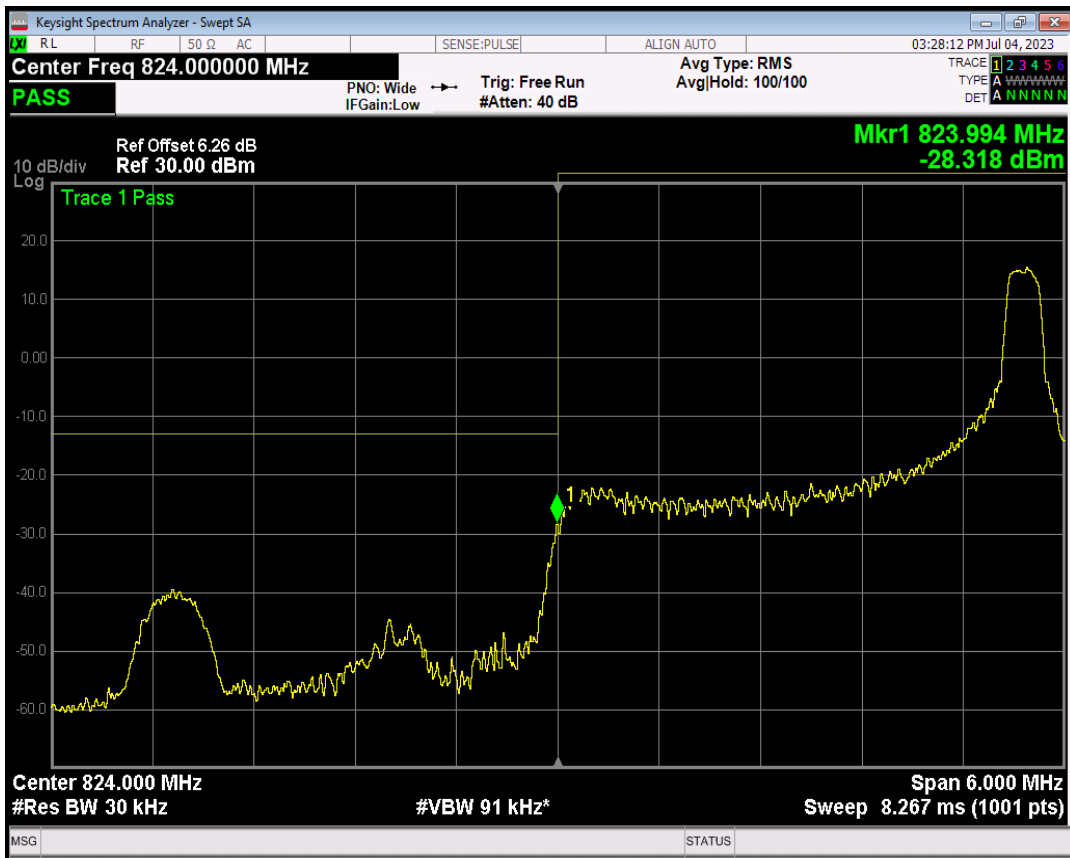

Band5 16QAM BW=3MHz Channel=20415 RB Size=1 Position=#Max

Band5 16QAM BW=3MHz Channel=20415 RB Size=15 Position=#0