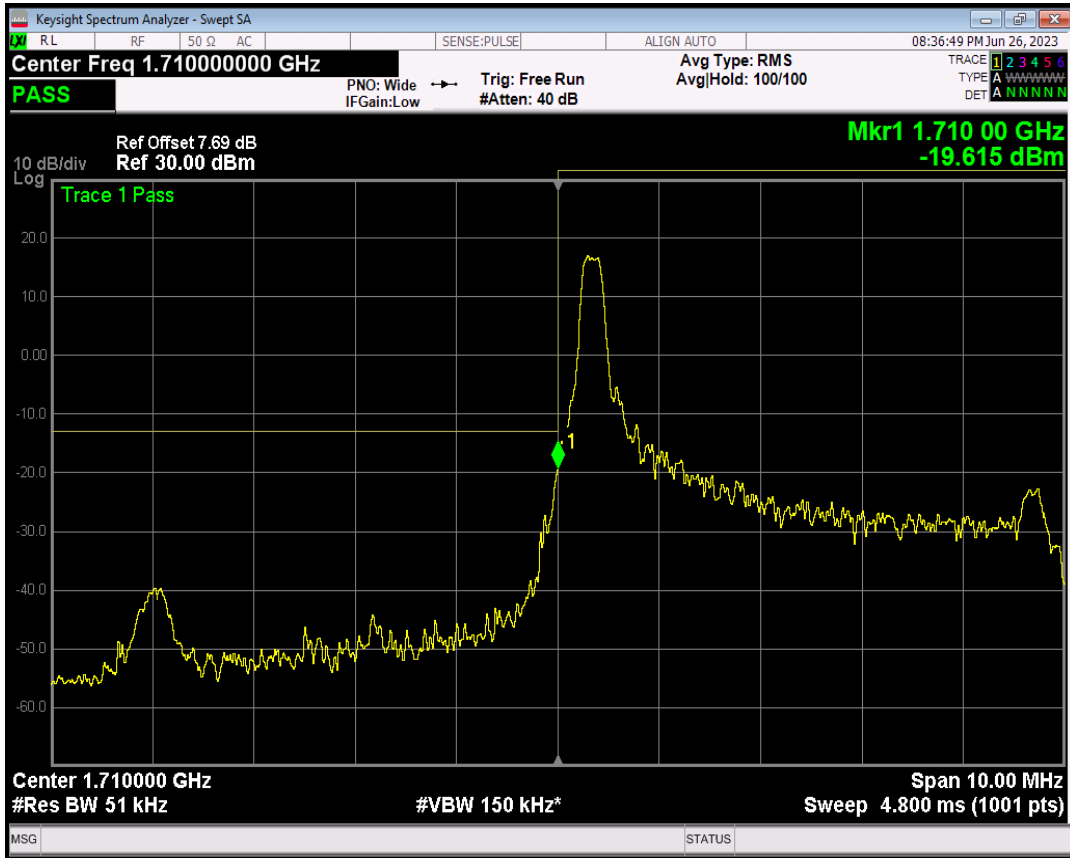

Band4 QPSK BW=5MHz Channel=19975 RB Size=1 Position=#0

Band4 QPSK BW=5MHz Channel=19975 RB Size=1 Position=#Max

Band4 QPSK BW=5MHz Channel=19975 RB Size=25 Position=#0

Band4 16QAM BW=5MHz Channel=19975 RB Size=1 Position=#0