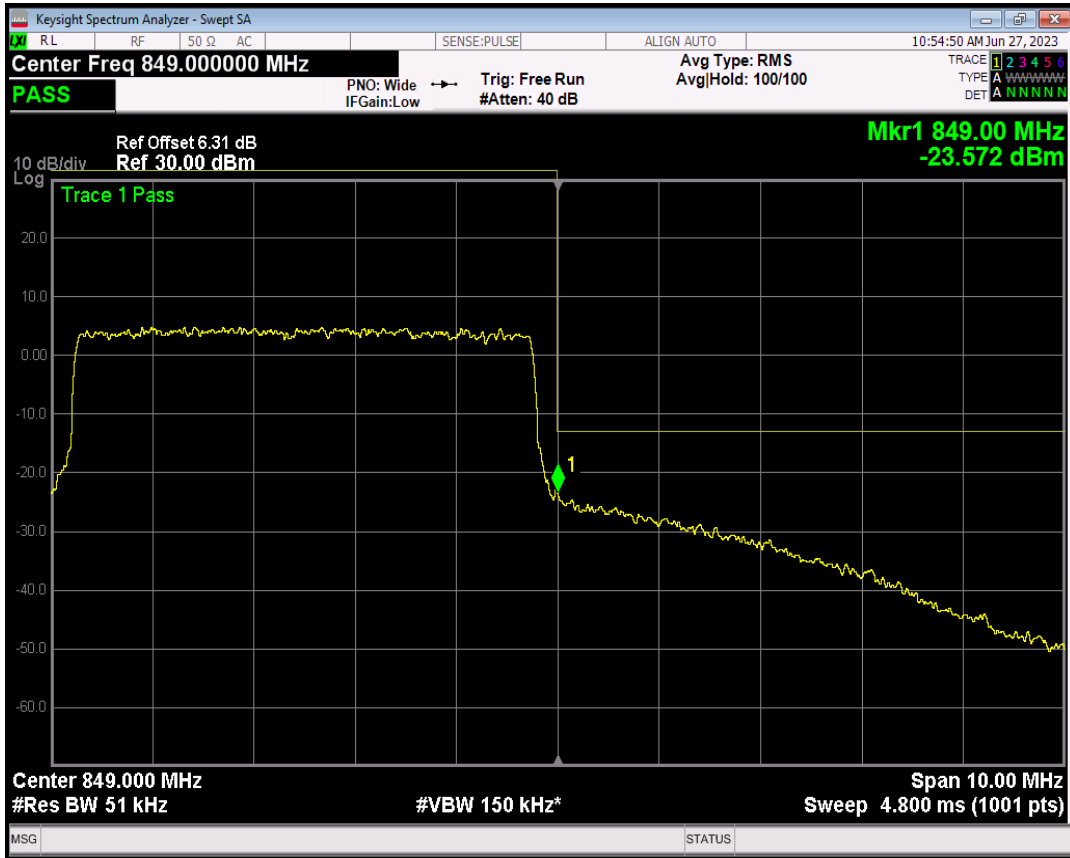

Band5 QPSK BW=5MHz Channel=20625 RB Size=25 Position=#0

Band5 16QAM BW=5MHz Channel=20625 RB Size=1 Position=#0

Band5 16QAM BW=5MHz Channel=20625 RB Size=1 Position=#Max

Band5 16QAM BW=5MHz Channel=20625 RB Size=25 Position=#0