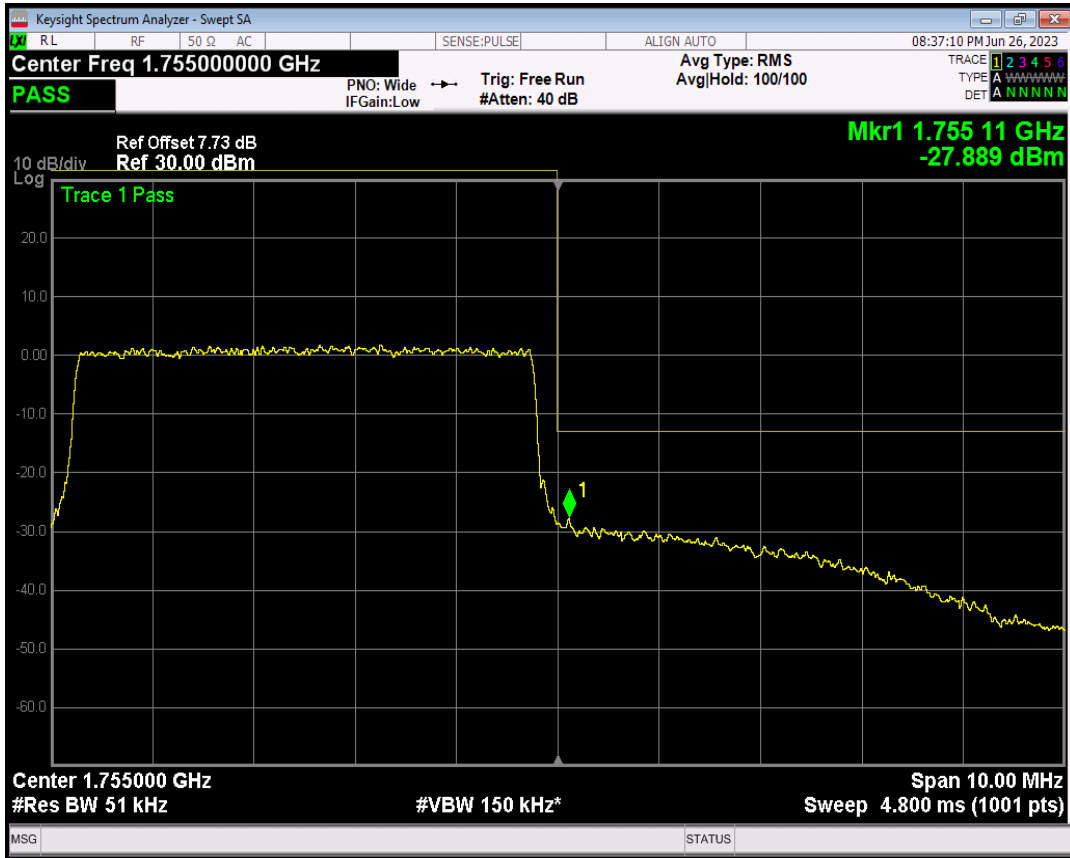

Band4 QPSK BW=5MHz Channel=20375 RB Size=25 Position=#0

Band4 16QAM BW=5MHz Channel=20375 RB Size=1 Position=#0

Band4 16QAM BW=5MHz Channel=20375 RB Size=1 Position=#Max

Band4 16QAM BW=5MHz Channel=20375 RB Size=25 Position=#0