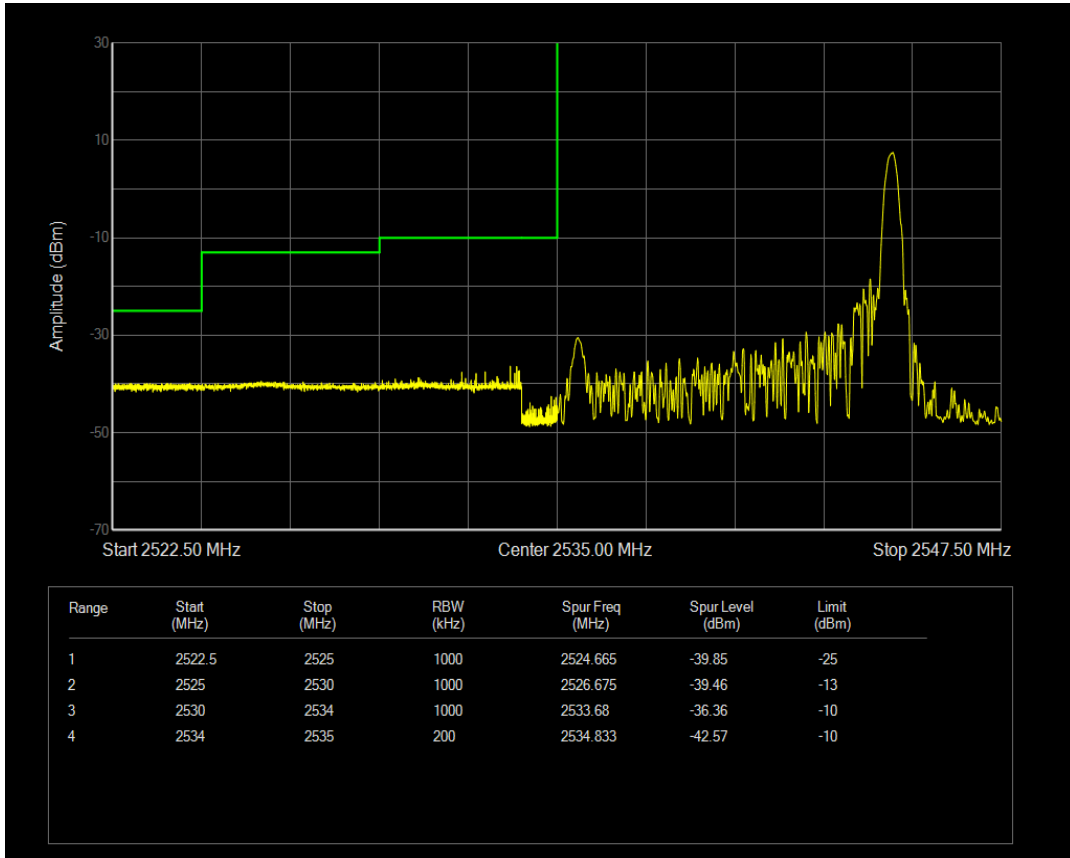

Band41(2535-2655) QPSK BW=10MHz Channel=40090 RB Size=1 Position=#Max

Band41(2535-2655) QPSK BW=10MHz Channel=40090 RB Size=50 Position=#0