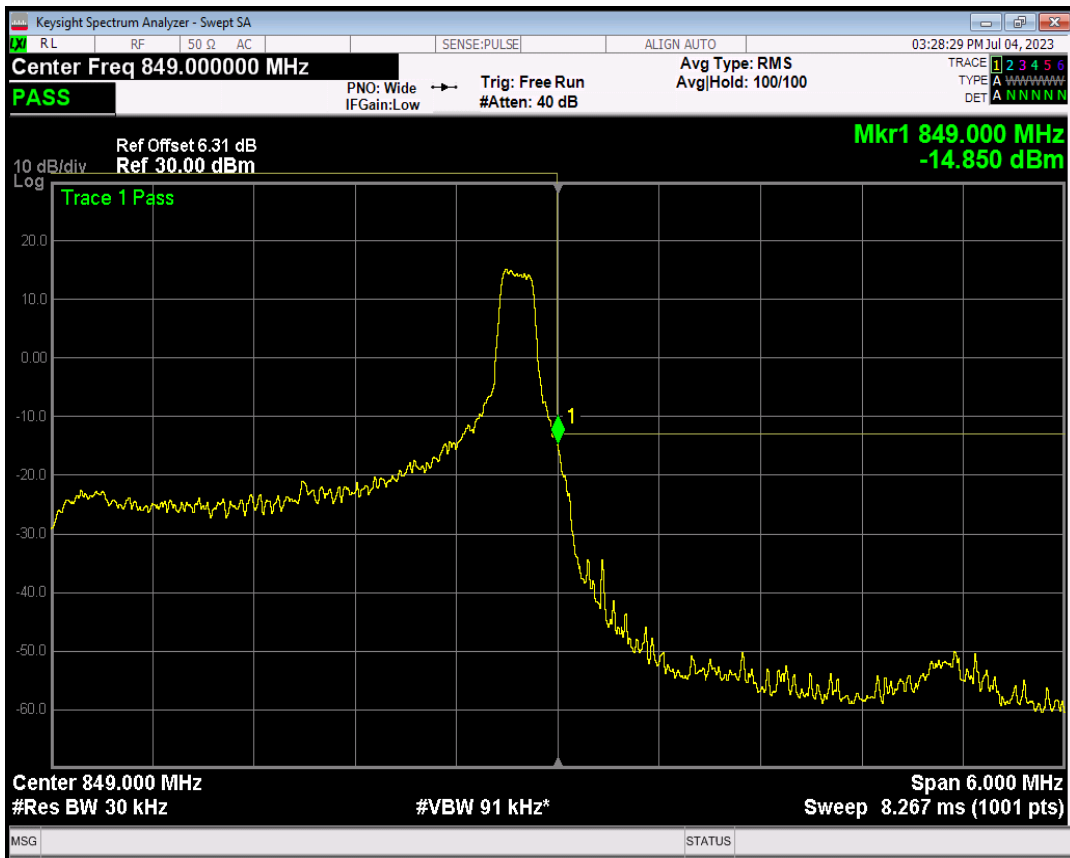

Band5 16QAM BW=3MHz Channel=20635 RB Size=1 Position=#Max

Band5 16QAM BW=3MHz Channel=20635 RB Size=15 Position=#0