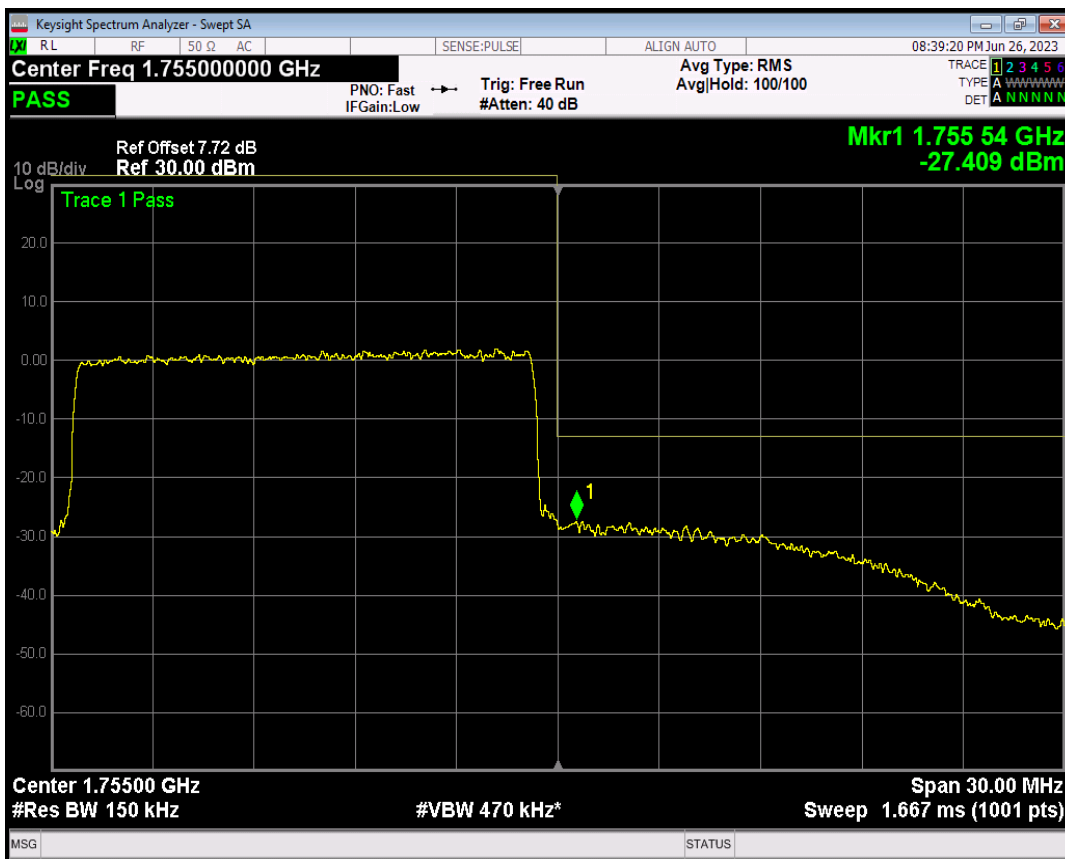

Band4 QPSK BW=15MHz Channel=20325 RB Size=75 Position=#0

Band4 16QAM BW=15MHz Channel=20325 RB Size=1 Position=#0

Band4 16QAM BW=15MHz Channel=20325 RB Size=1 Position=#Max

Band4 16QAM BW=15MHz Channel=20325 RB Size=75 Position=#0