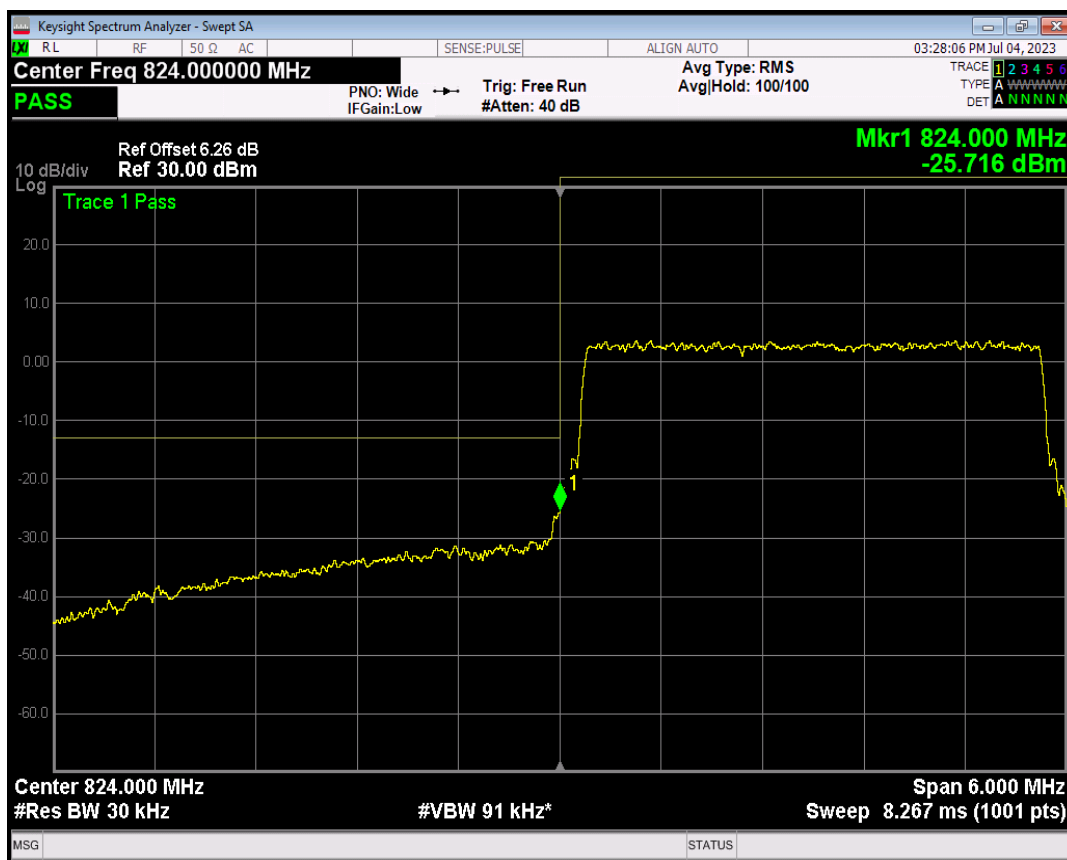

Band5 QPSK BW=3MHz Channel=20415 RB Size=15 Position=#0

Band5 16QAM BW=3MHz Channel=20415 RB Size=1 Position=#0