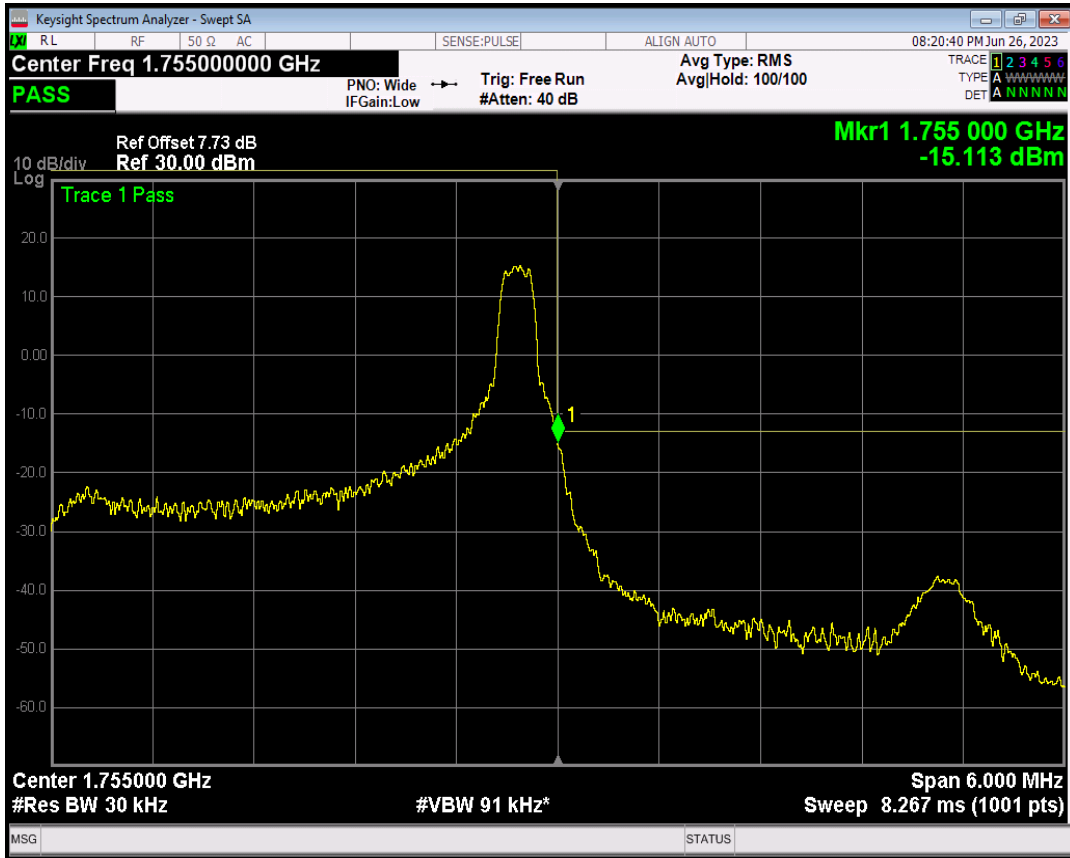

Band4 16QAM BW=3MHz Channel=19965 RB Size=1 Position=#Max

Band4 16QAM BW=3MHz Channel=19965 RB Size=15 Position=#0

Band4 QPSK BW=3MHz Channel=20385 RB Size=1 Position=#0

Band4 QPSK BW=3MHz Channel=20385 RB Size=1 Position=#Max