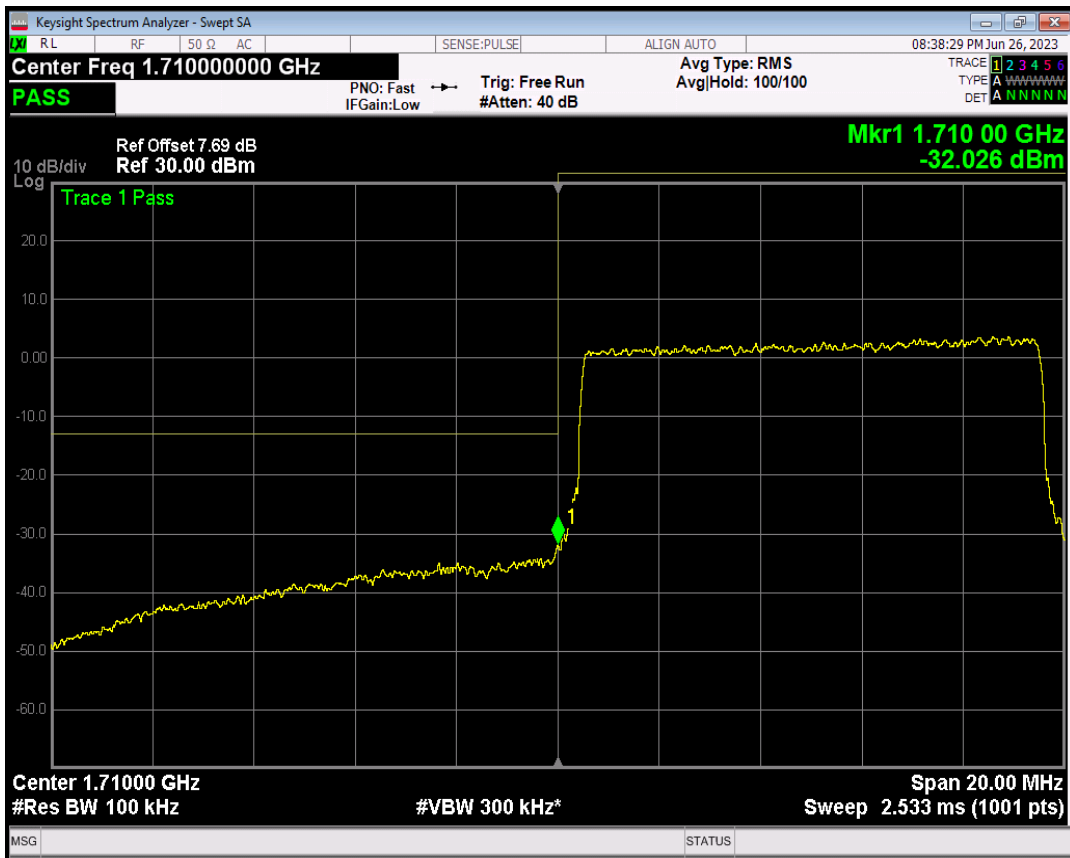

Band4 QPSK BW=5MHz Channel=20375 RB Size=25 Position=#0

Band4 16QAM BW=5MHz Channel=20375 RB Size=1 Position=#0

Band4 16QAM BW=5MHz Channel=20375 RB Size=1 Position=#Max

Band4 16QAM BW=5MHz Channel=20375 RB Size=25 Position=#0

Band4 QPSK BW=10MHz Channel=20000 RB Size=1 Position=#0

Band4 QPSK BW=10MHz Channel=20000 RB Size=1 Position=#Max

Band4 QPSK BW=10MHz Channel=20000 RB Size=50 Position=#0

Band4 16QAM BW=10MHz Channel=20000 RB Size=1 Position=#0