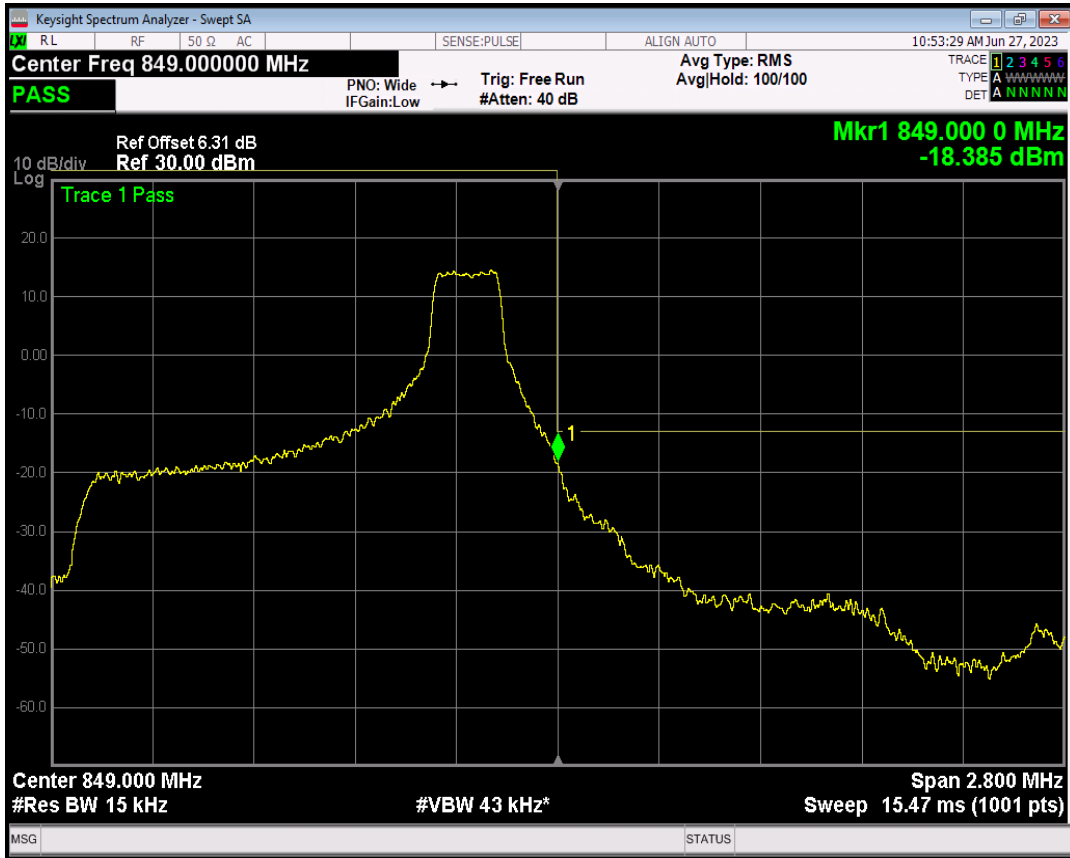

Band5 16QAM BW=1.4MHz Channel=20407 RB Size=1 Position=#Max

Band5 16QAM BW=1.4MHz Channel=20407 RB Size=6 Position=#0

Band5 QPSK BW=1.4MHz Channel=20643 RB Size=1 Position=#0

Band5 QPSK BW=1.4MHz Channel=20643 RB Size=1 Position=#Max