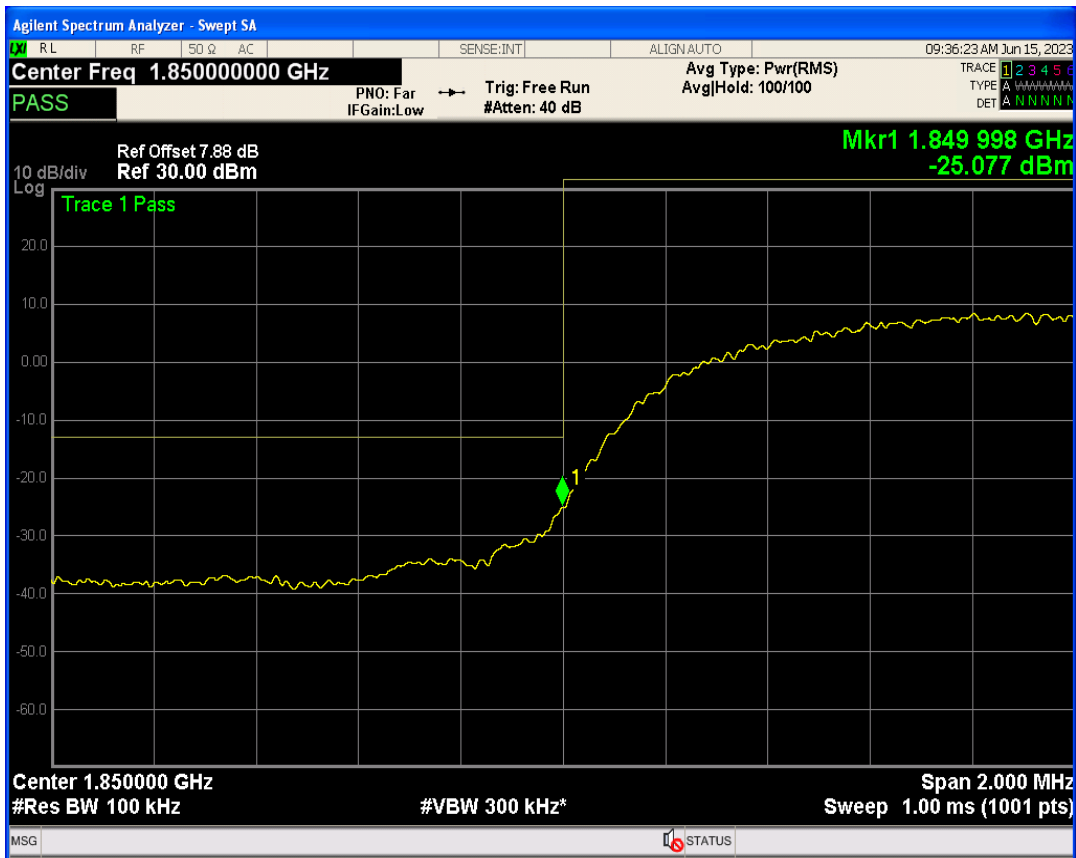

WCDMA Band5 Channel=4233

05 Band edge

Band	Channel	Frequency (MHz)	Spur Freq (MHz)	Spur Level (dBm)	Limit (dBm)	Verdict
WCDMA Band2	9262	1852.4	1850.00	-25.07	-13	PASS
WCDMA Band2	9538	1907.6	1910.00	-25.25	-13	PASS
WCDMA Band4	1312	1712.4	1710.00	-25.10	-13	PASS
WCDMA Band4	1513	1752.6	1755.00	-23.42	-13	PASS
WCDMA Band5	4132	826.4	823.99	-18.84	-13	PASS
WCDMA Band5	4233	846.6	849.00	-21.39	-13	PASS

WCDMA Band2 Channel=9538

WCDMA Band2 Channel=9262

WCDMA Band4 Channel=1513

WCDMA Band4 Channel=1312

WCDMA Band5 Channel=4132

WCDMA Band5 Channel=4233

06 Out-of-band emissions

Band	Channel	Frequency (MHz)	Spur Freq (MHz)	Spur Level (dBm)	Limit (dBm)	Verdict
WCDMA Band2	9262	1852.4	19952.07	-23.59	-13	PASS
WCDMA Band2	9400	1880	19803.30	-23.58	-13	PASS
WCDMA Band2	9538	1907.6	17903.15	-23.87	-13	PASS
WCDMA Band4	1312	1712.4	19621.07	-24.13	-13	PASS
WCDMA Band4	1413	1732.6	17887.17	-23.84	-13	PASS
WCDMA Band4	1513	1752.6	19022.97	-23.44	-13	PASS
WCDMA Band5	4132	826.4	3082.56	-29.63	-13	PASS
WCDMA Band5	4182	836.4	2978.38	-30.18	-13	PASS
WCDMA Band5	4233	846.6	7626.64	-30.10	-13	PASS