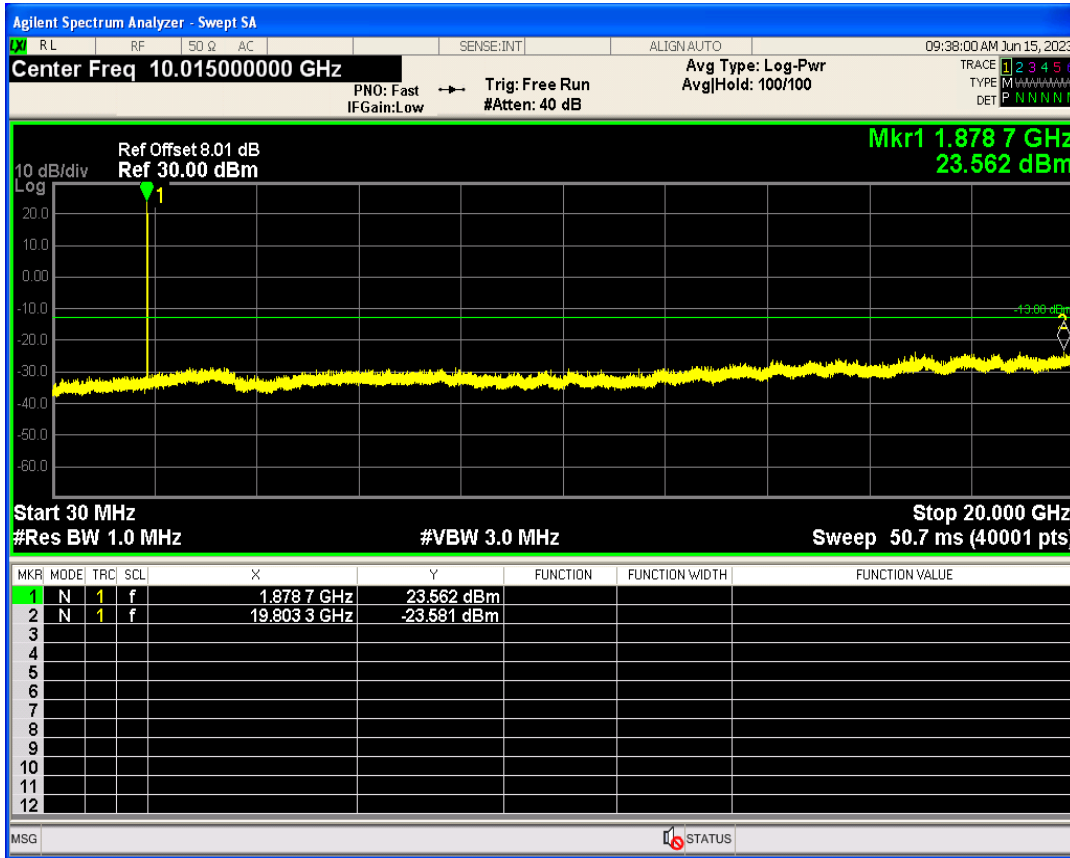

WCDMA Band2 Channel=9538

WCDMA Band2 Channel=9262

WCDMA Band4 Channel=1513

WCDMA Band4 Channel=1312

WCDMA Band5 Channel=4132

WCDMA Band5 Channel=4233

06 Out-of-band emissions

Band	Channel	Frequency (MHz)	Spur Freq (MHz)	Spur Level (dBm)	Limit (dBm)	Verdict
WCDMA Band2	9262	1852.4	19952.07	-23.59	-13	PASS
WCDMA Band2	9400	1880	19803.30	-23.58	-13	PASS
WCDMA Band2	9538	1907.6	17903.15	-23.87	-13	PASS
WCDMA Band4	1312	1712.4	19621.07	-24.13	-13	PASS
WCDMA Band4	1413	1732.6	17887.17	-23.84	-13	PASS
WCDMA Band4	1513	1752.6	19022.97	-23.44	-13	PASS
WCDMA Band5	4132	826.4	3082.56	-29.63	-13	PASS
WCDMA Band5	4182	836.4	2978.38	-30.18	-13	PASS
WCDMA Band5	4233	846.6	7626.64	-30.10	-13	PASS

WCDMA Band2 Channel=9262

WCDMA Band2 Channel=9400

WCDMA Band2 Channel=9538

WCDMA Band4 Channel=1312

WCDMA Band4 Channel=1413

WCDMA Band4 Channel=1513

WCDMA Band5 Channel=4132

WCDMA Band5 Channel=4182