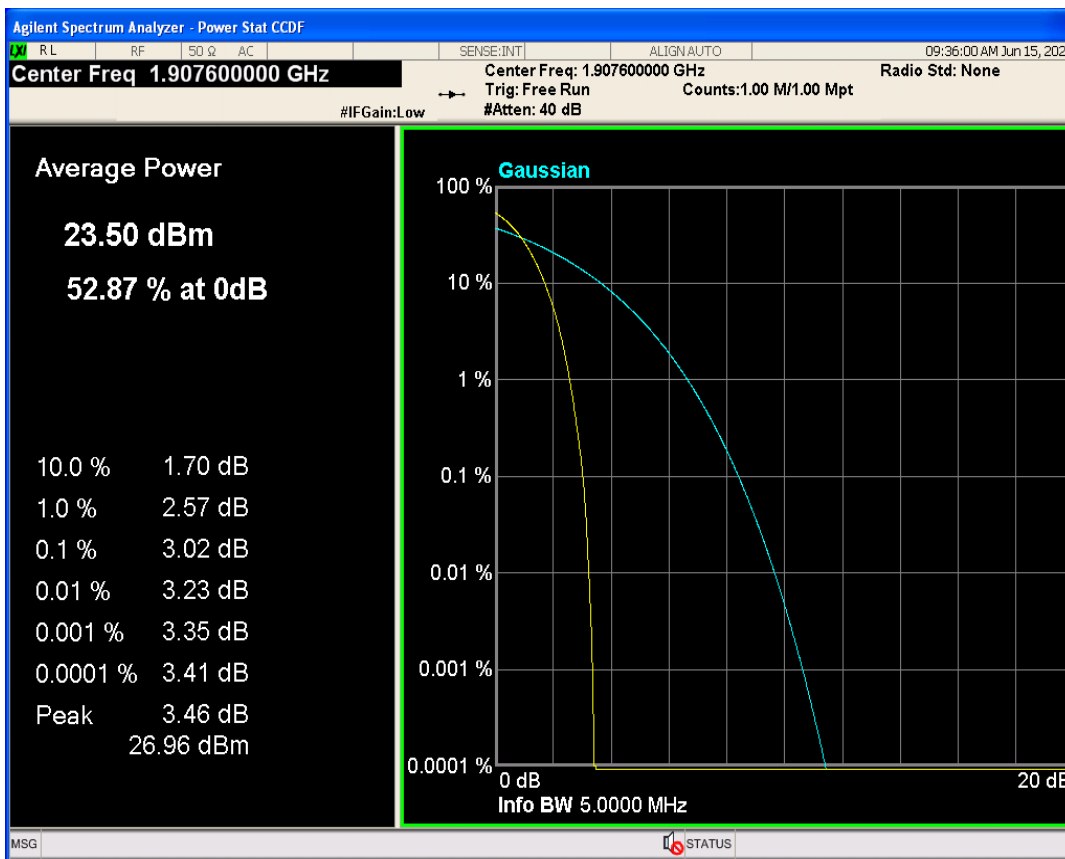

03 Peak-to-Average Ratio

Band	Channel	Frequency (MHz)	Result (dB)	high Limit (dB)	Verdict
WCDMA Band2	9262	1852.4	2.99	13	PASS
WCDMA Band2	9400	1880	2.97	13	PASS
WCDMA Band2	9538	1907.6	3.02	13	PASS
WCDMA Band4	1312	1712.4	2.94	13	PASS
WCDMA Band4	1413	1732.6	3.09	13	PASS
WCDMA Band4	1513	1752.6	2.70	13	PASS
WCDMA Band5	4132	826.4	2.24	13	PASS
WCDMA Band5	4182	836.4	2.81	13	PASS
WCDMA Band5	4233	846.6	2.69	13	PASS

WCDMA Band2 Channel=9262

WCDMA Band2 Channel=9400

WCDMA Band2 Channel=9538

WCDMA Band4 Channel=1312

WCDMA Band4 Channel=1413

WCDMA Band4 Channel=1513

WCDMA Band5 Channel=4132

WCDMA Band5 Channel=4182