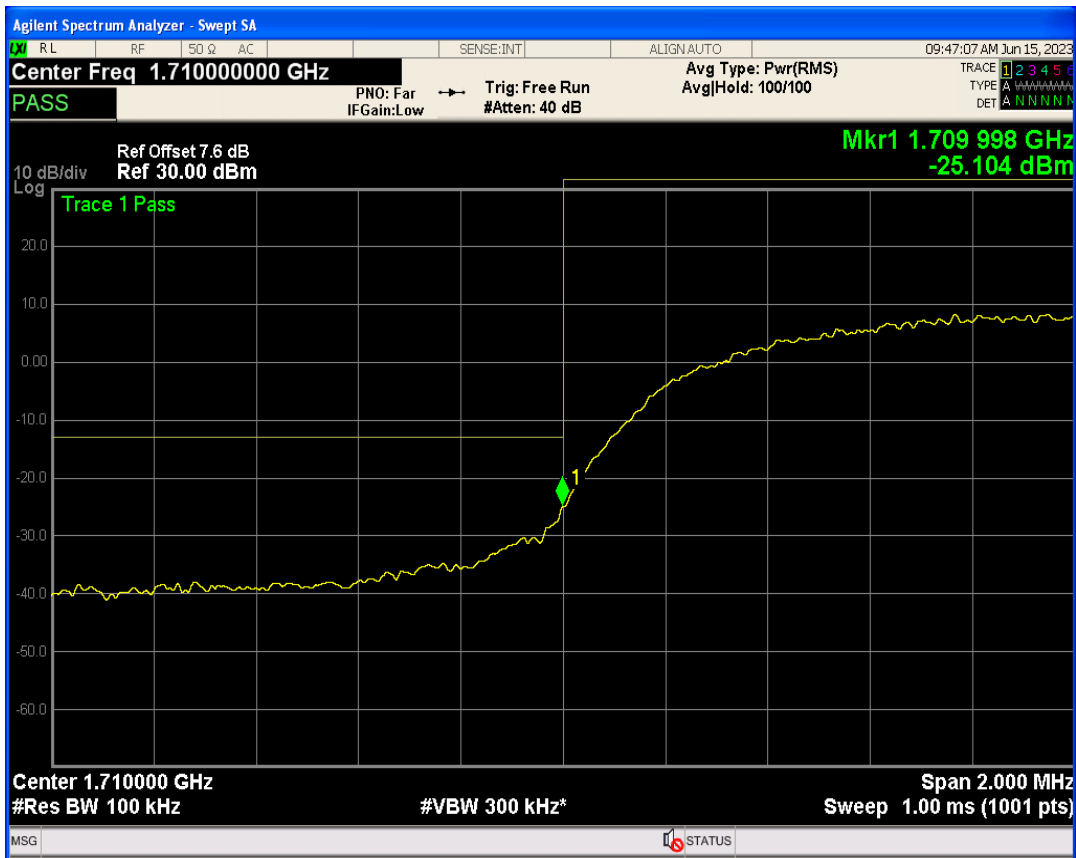

WCDMA Band2 Channel=9538

WCDMA Band2 Channel=9262

WCDMA Band4 Channel=1513

WCDMA Band4 Channel=1312

WCDMA Band5 Channel=4132

WCDMA Band5 Channel=4233

06 Out-of-band emissions

Band	Channel	Frequency (MHz)	Spur Freq (MHz)	Spur Level (dBm)	Limit (dBm)	Verdict
WCDMA Band2	9262	1852.4	19952.07	-23.59	-13	PASS
WCDMA Band2	9400	1880	19803.30	-23.58	-13	PASS
WCDMA Band2	9538	1907.6	17903.15	-23.87	-13	PASS
WCDMA Band4	1312	1712.4	19621.07	-24.13	-13	PASS
WCDMA Band4	1413	1732.6	17887.17	-23.84	-13	PASS
WCDMA Band4	1513	1752.6	19022.97	-23.44	-13	PASS
WCDMA Band5	4132	826.4	3082.56	-29.63	-13	PASS
WCDMA Band5	4182	836.4	2978.38	-30.18	-13	PASS
WCDMA Band5	4233	846.6	7626.64	-30.10	-13	PASS

WCDMA Band2 Channel=9262

WCDMA Band2 Channel=9400

WCDMA Band2 Channel=9538

WCDMA Band4 Channel=1312

WCDMA Band4 Channel=1413

WCDMA Band4 Channel=1513

WCDMA Band5 Channel=4132

WCDMA Band5 Channel=4182