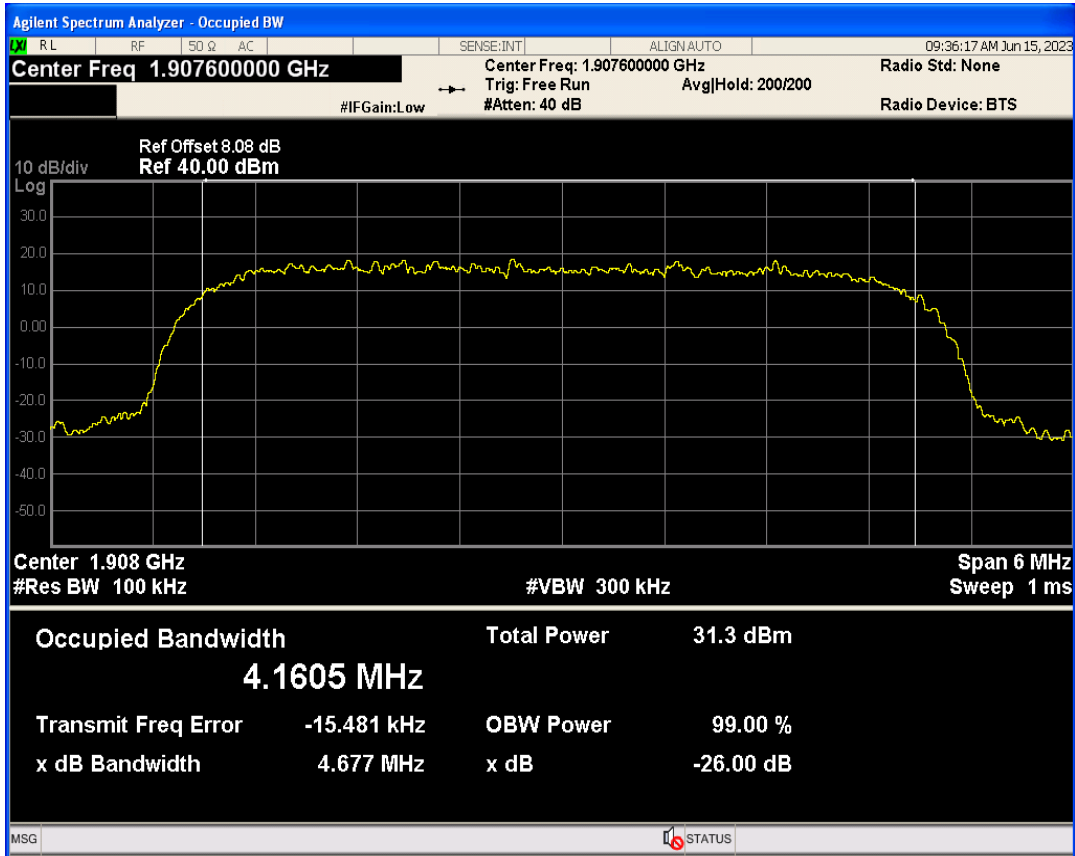

WCDMA Band2 Channel=9538