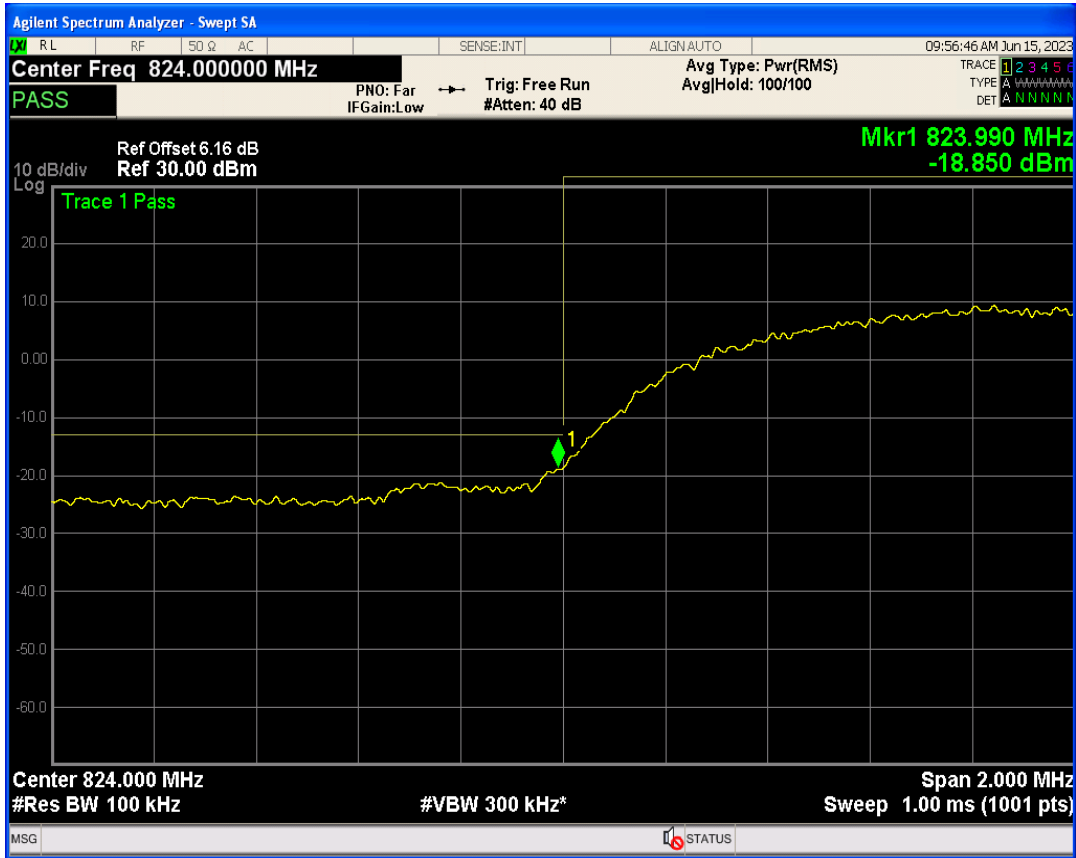

WCDMA Band2 Channel=9538

WCDMA Band2 Channel=9262

WCDMA Band4 Channel=1513

WCDMA Band4 Channel=1312

WCDMA Band5 Channel=4132

WCDMA Band5 Channel=4233

06 Out-of-band emissions

Band	Channel	Frequency (MHz)	Spur Freq (MHz)	Spur Level (dBm)	Limit (dBm)	Verdict
WCDMA Band2	9262	1852.4	19952.07	-23.59	-13	PASS
WCDMA Band2	9400	1880	19803.30	-23.58	-13	PASS
WCDMA Band2	9538	1907.6	17903.15	-23.87	-13	PASS
WCDMA Band4	1312	1712.4	19621.07	-24.13	-13	PASS
WCDMA Band4	1413	1732.6	17887.17	-23.84	-13	PASS
WCDMA Band4	1513	1752.6	19022.97	-23.44	-13	PASS
WCDMA Band5	4132	826.4	3082.56	-29.63	-13	PASS
WCDMA Band5	4182	836.4	2978.38	-30.18	-13	PASS
WCDMA Band5	4233	846.6	7626.64	-30.10	-13	PASS

WCDMA Band2 Channel=9262

WCDMA Band2 Channel=9400

WCDMA Band2 Channel=9538

WCDMA Band4 Channel=1312

WCDMA Band4 Channel=1413

WCDMA Band4 Channel=1513

WCDMA Band5 Channel=4132

WCDMA Band5 Channel=4182