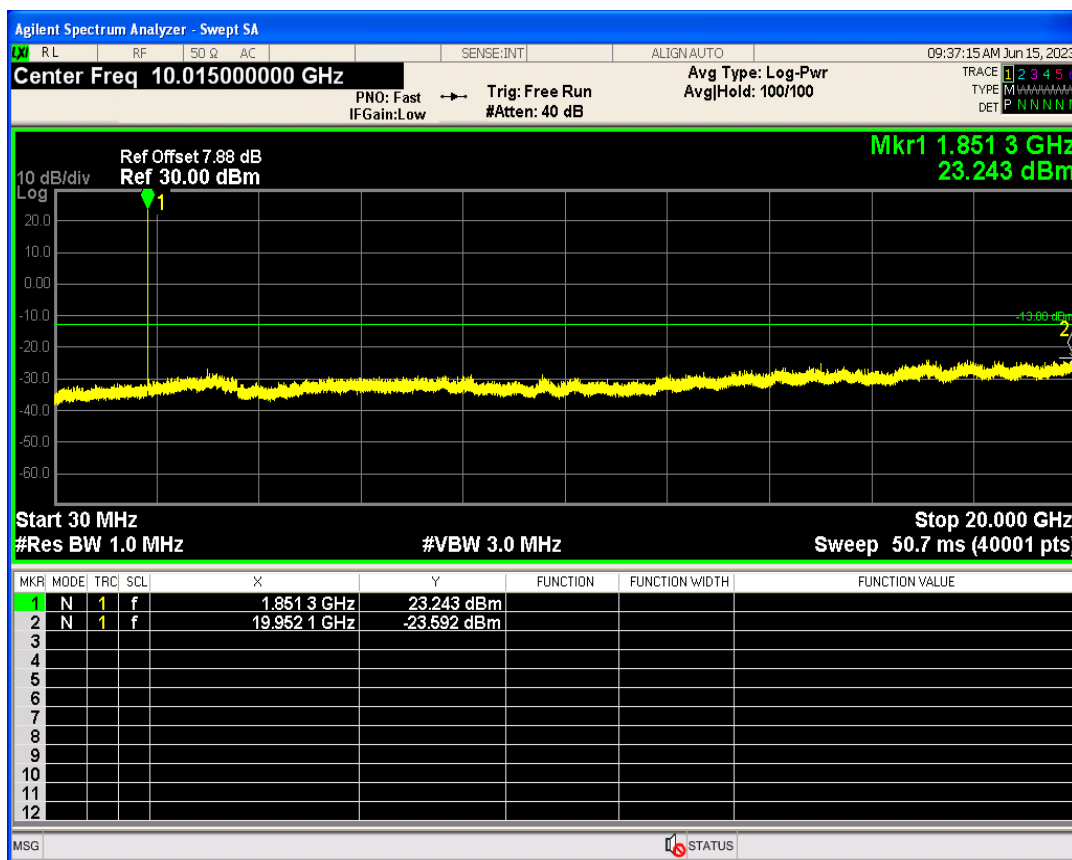

WCDMA Band2 Channel=9538

WCDMA Band2 Channel=9262

WCDMA Band4 Channel=1513

WCDMA Band4 Channel=1312

WCDMA Band5 Channel=4132

WCDMA Band5 Channel=4233

06 Out-of-band emissions

Band	Channel	Frequency (MHz)	Spur Freq (MHz)	Spur Level (dBm)	Limit (dBm)	Verdict
WCDMA Band2	9262	1852.4	19952.07	-23.59	-13	PASS
WCDMA Band2	9400	1880	19803.30	-23.58	-13	PASS
WCDMA Band2	9538	1907.6	17903.15	-23.87	-13	PASS
WCDMA Band4	1312	1712.4	19621.07	-24.13	-13	PASS
WCDMA Band4	1413	1732.6	17887.17	-23.84	-13	PASS
WCDMA Band4	1513	1752.6	19022.97	-23.44	-13	PASS
WCDMA Band5	4132	826.4	3082.56	-29.63	-13	PASS
WCDMA Band5	4182	836.4	2978.38	-30.18	-13	PASS
WCDMA Band5	4233	846.6	7626.64	-30.10	-13	PASS

WCDMA Band2 Channel=9262

WCDMA Band2 Channel=9400

WCDMA Band2 Channel=9538

WCDMA Band4 Channel=1312

WCDMA Band4 Channel=1413

WCDMA Band4 Channel=1513

WCDMA Band5 Channel=4132

WCDMA Band5 Channel=4182