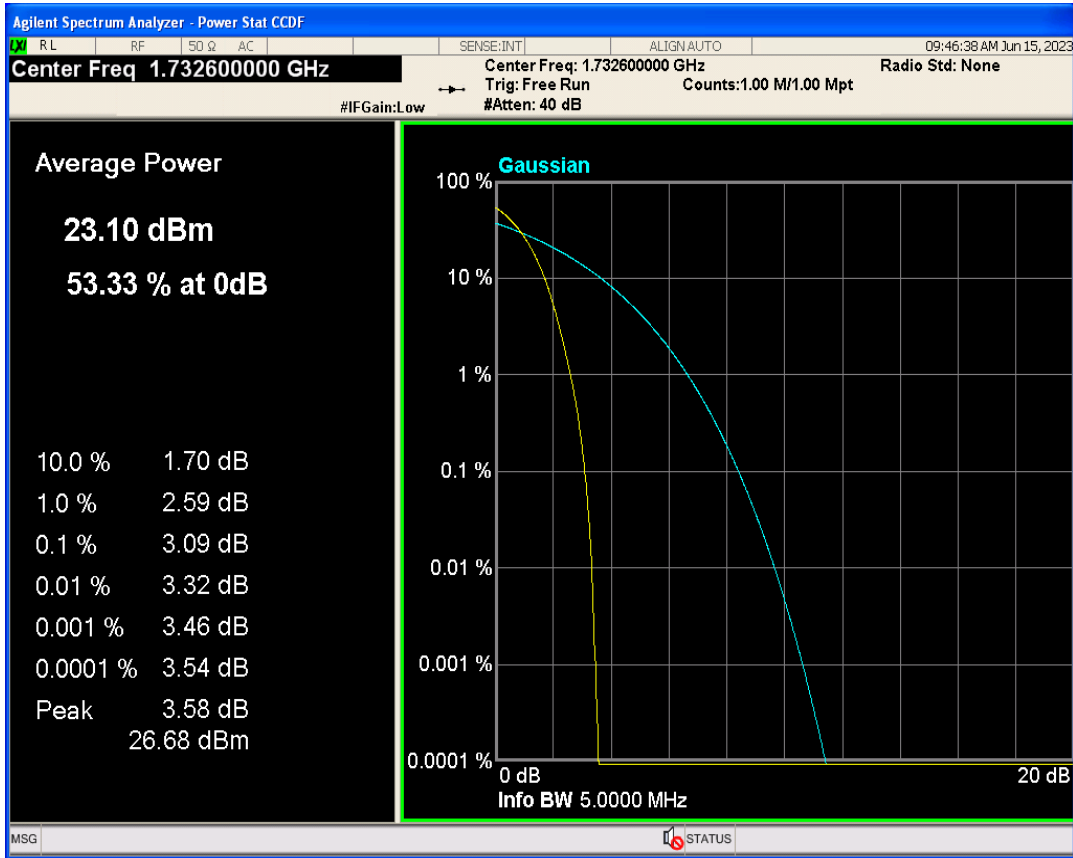

WCDMA Band2 Channel=9262

WCDMA Band2 Channel=9400

WCDMA Band2 Channel=9538

WCDMA Band4 Channel=1312

WCDMA Band4 Channel=1413

WCDMA Band4 Channel=1513

WCDMA Band5 Channel=4132

WCDMA Band5 Channel=4182