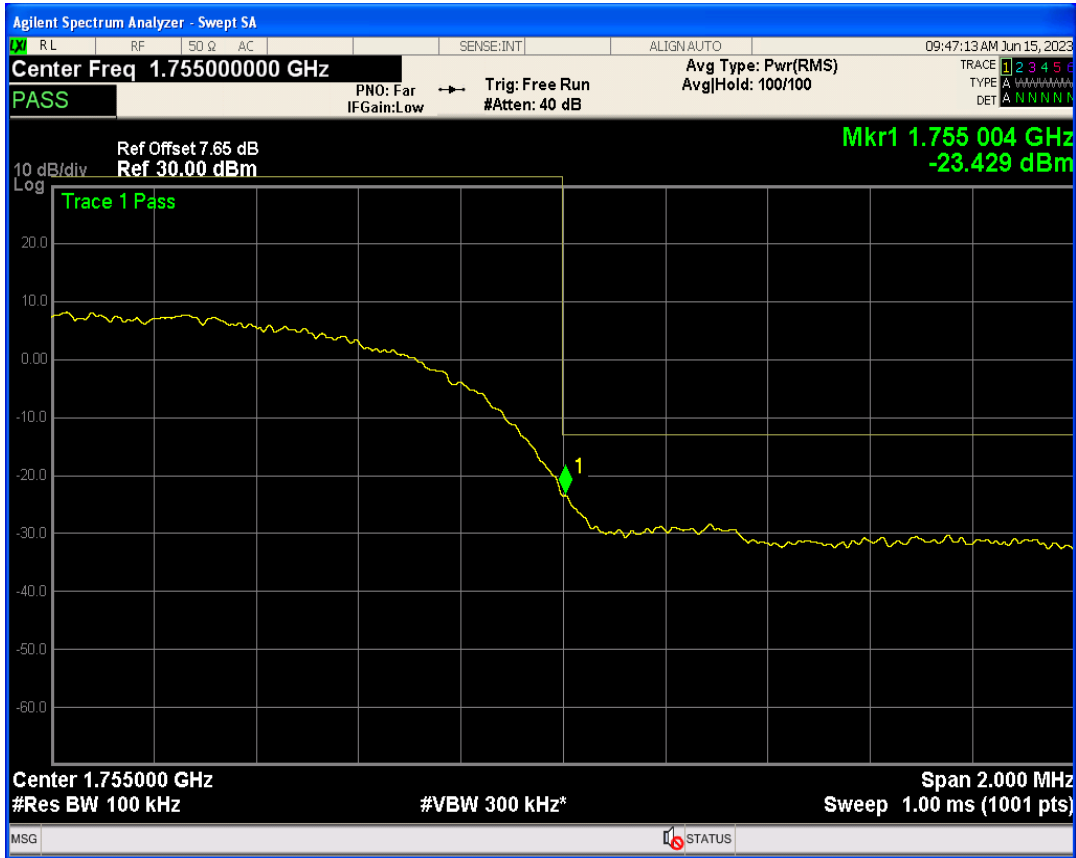

WCDMA Band5 Channel=4233

05 Band edge

Band	Channel	Frequency (MHz)	Spur Freq (MHz)	Spur Level (dBm)	Limit (dBm)	Verdict
WCDMA Band2	9262	1852.4	1850.00	-25.07	-13	PASS
WCDMA Band2	9538	1907.6	1910.00	-25.25	-13	PASS
WCDMA Band4	1312	1712.4	1710.00	-25.10	-13	PASS
WCDMA Band4	1513	1752.6	1755.00	-23.42	-13	PASS
WCDMA Band5	4132	826.4	823.99	-18.84	-13	PASS
WCDMA Band5	4233	846.6	849.00	-21.39	-13	PASS

WCDMA Band2 Channel=9538

WCDMA Band2 Channel=9262

WCDMA Band4 Channel=1513

WCDMA Band4 Channel=1312

WCDMA Band5 Channel=4132

WCDMA Band5 Channel=4233

06 Out-of-band emissions

Band	Channel	Frequency (MHz)	Spur Freq (MHz)	Spur Level (dBm)	Limit (dBm)	Verdict
WCDMA Band2	9262	1852.4	19952.07	-23.59	-13	PASS
WCDMA Band2	9400	1880	19803.30	-23.58	-13	PASS
WCDMA Band2	9538	1907.6	17903.15	-23.87	-13	PASS
WCDMA Band4	1312	1712.4	19621.07	-24.13	-13	PASS
WCDMA Band4	1413	1732.6	17887.17	-23.84	-13	PASS
WCDMA Band4	1513	1752.6	19022.97	-23.44	-13	PASS
WCDMA Band5	4132	826.4	3082.56	-29.63	-13	PASS
WCDMA Band5	4182	836.4	2978.38	-30.18	-13	PASS
WCDMA Band5	4233	846.6	7626.64	-30.10	-13	PASS