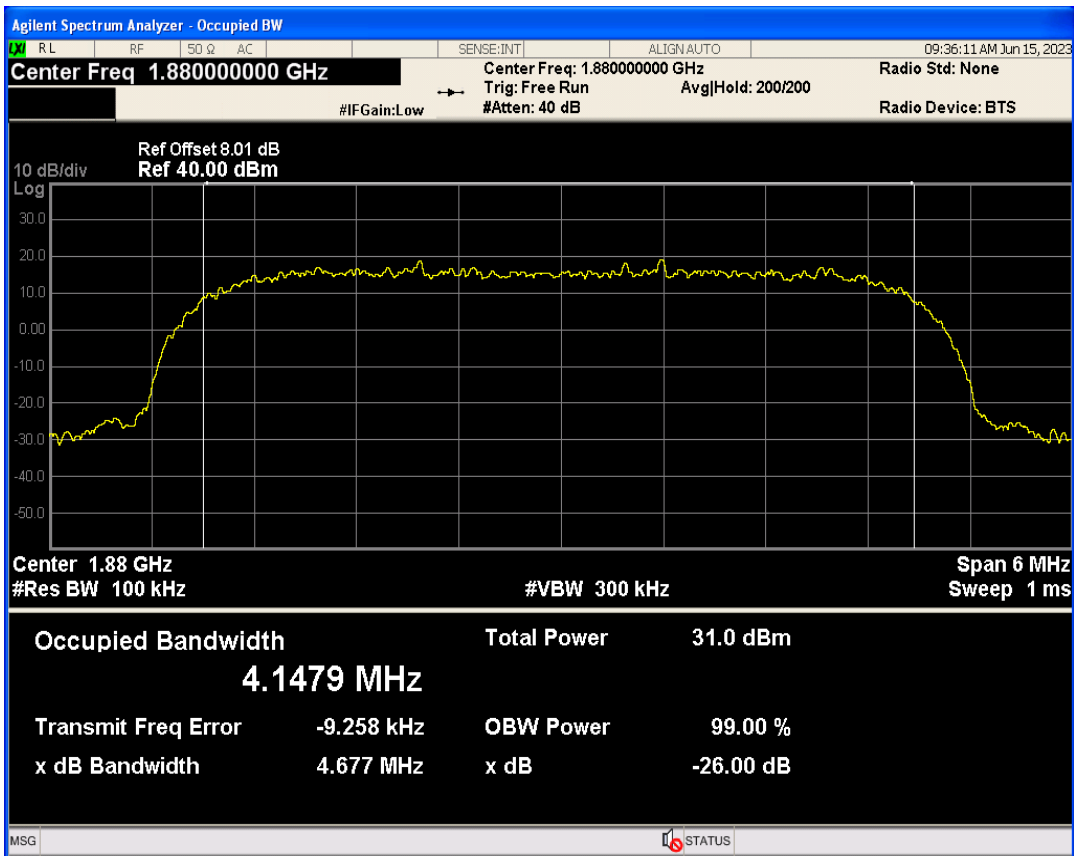

WCDMA Band2 Channel=9400