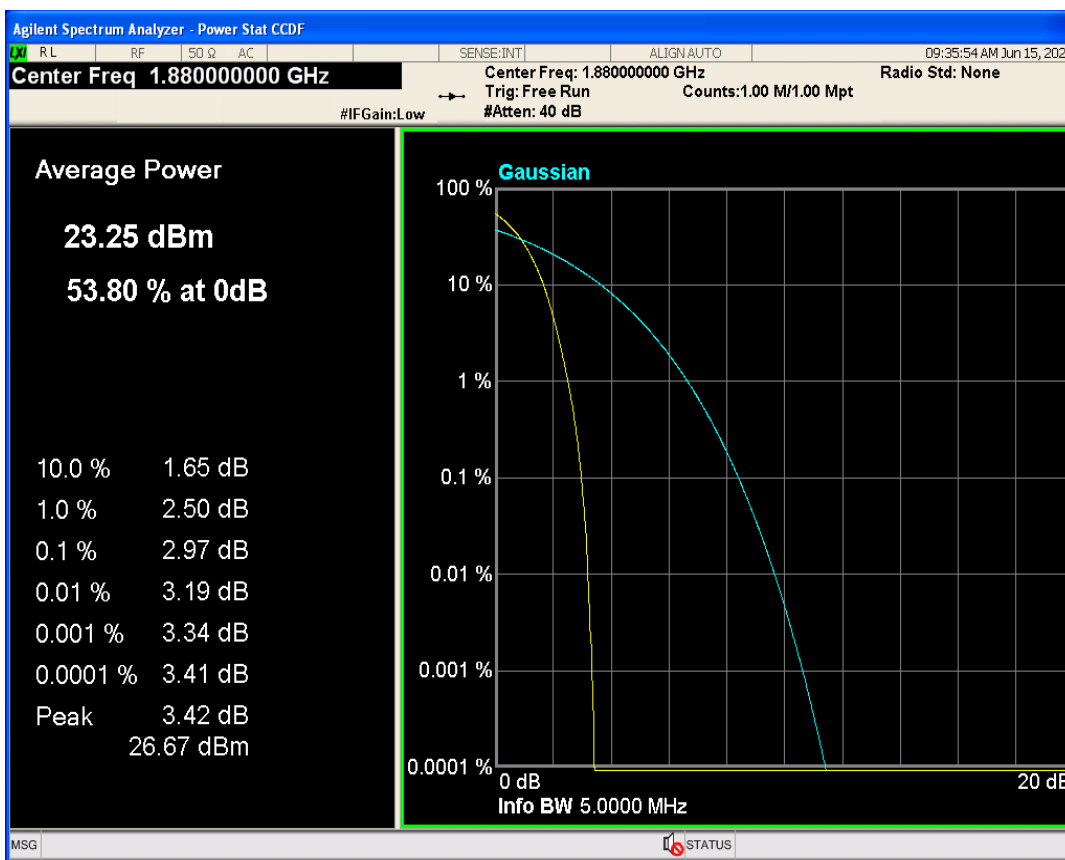

WCDMA Band2 Channel=9400