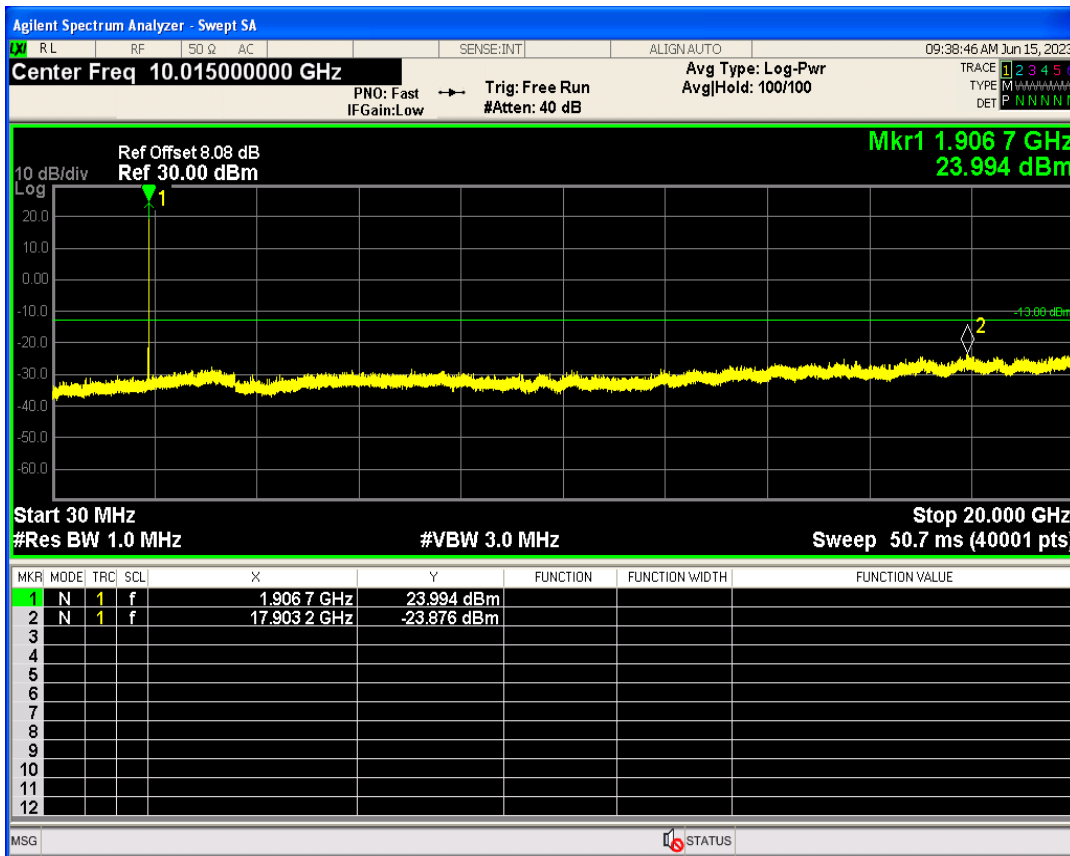

WCDMA Band2 Channel=9538

WCDMA Band2 Channel=9262

WCDMA Band4 Channel=1513

WCDMA Band4 Channel=1312

WCDMA Band5 Channel=4132

WCDMA Band5 Channel=4233

06 Out-of-band emissions

Band	Channel	Frequency (MHz)	Spur Freq (MHz)	Spur Level (dBm)	Limit (dBm)	Verdict
WCDMA Band2	9262	1852.4	19952.07	-23.59	-13	PASS
WCDMA Band2	9400	1880	19803.30	-23.58	-13	PASS
WCDMA Band2	9538	1907.6	17903.15	-23.87	-13	PASS
WCDMA Band4	1312	1712.4	19621.07	-24.13	-13	PASS
WCDMA Band4	1413	1732.6	17887.17	-23.84	-13	PASS
WCDMA Band4	1513	1752.6	19022.97	-23.44	-13	PASS
WCDMA Band5	4132	826.4	3082.56	-29.63	-13	PASS
WCDMA Band5	4182	836.4	2978.38	-30.18	-13	PASS
WCDMA Band5	4233	846.6	7626.64	-30.10	-13	PASS

WCDMA Band2 Channel=9262

WCDMA Band2 Channel=9400

WCDMA Band2 Channel=9538

WCDMA Band4 Channel=1312

WCDMA Band4 Channel=1413

WCDMA Band4 Channel=1513

WCDMA Band5 Channel=4132

WCDMA Band5 Channel=4182