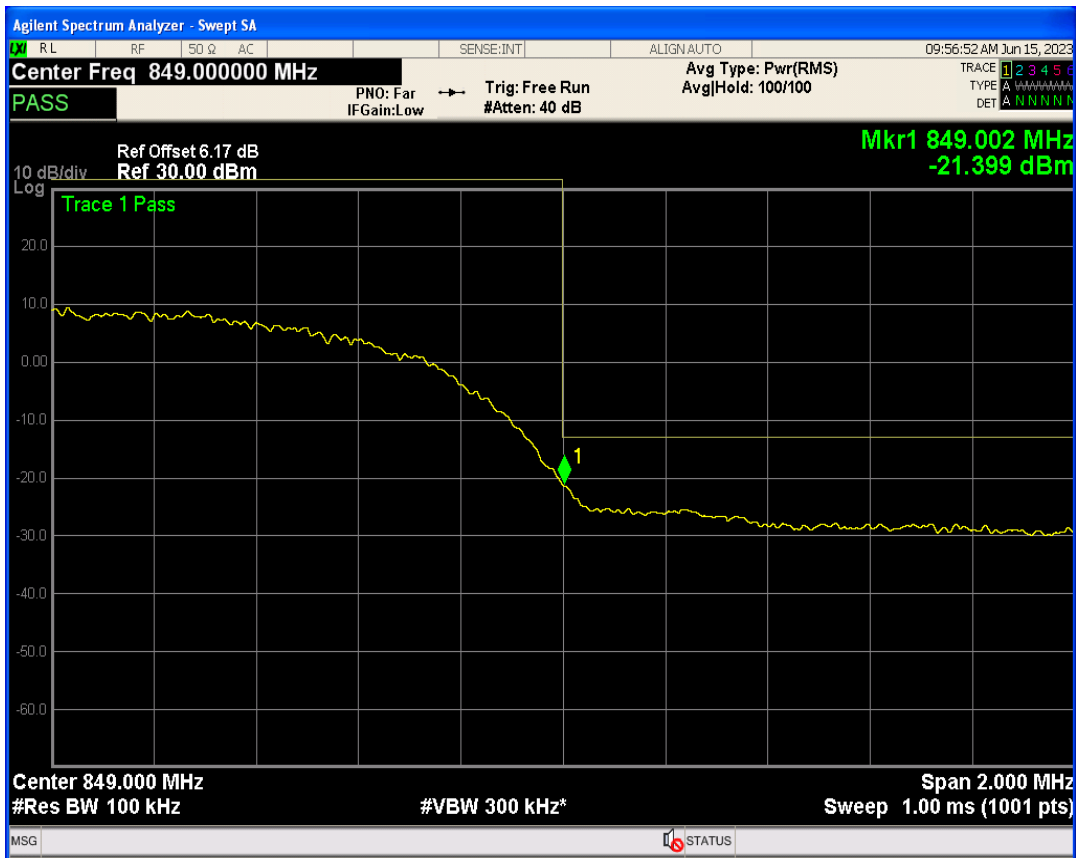

WCDMA Band2 Channel=9538

WCDMA Band2 Channel=9262

WCDMA Band4 Channel=1513

WCDMA Band4 Channel=1312

WCDMA Band5 Channel=4132

WCDMA Band5 Channel=4233

06 Out-of-band emissions

Band	Channel	Frequency (MHz)	Spur Freq (MHz)	Spur Level (dBm)	Limit (dBm)	Verdict
WCDMA Band2	9262	1852.4	19952.07	-23.59	-13	PASS
WCDMA Band2	9400	1880	19803.30	-23.58	-13	PASS
WCDMA Band2	9538	1907.6	17903.15	-23.87	-13	PASS
WCDMA Band4	1312	1712.4	19621.07	-24.13	-13	PASS
WCDMA Band4	1413	1732.6	17887.17	-23.84	-13	PASS
WCDMA Band4	1513	1752.6	19022.97	-23.44	-13	PASS
WCDMA Band5	4132	826.4	3082.56	-29.63	-13	PASS
WCDMA Band5	4182	836.4	2978.38	-30.18	-13	PASS
WCDMA Band5	4233	846.6	7626.64	-30.10	-13	PASS

WCDMA Band2 Channel=9262

WCDMA Band2 Channel=9400

WCDMA Band2 Channel=9538

WCDMA Band4 Channel=1312

WCDMA Band4 Channel=1413

WCDMA Band4 Channel=1513

WCDMA Band5 Channel=4132

WCDMA Band5 Channel=4182