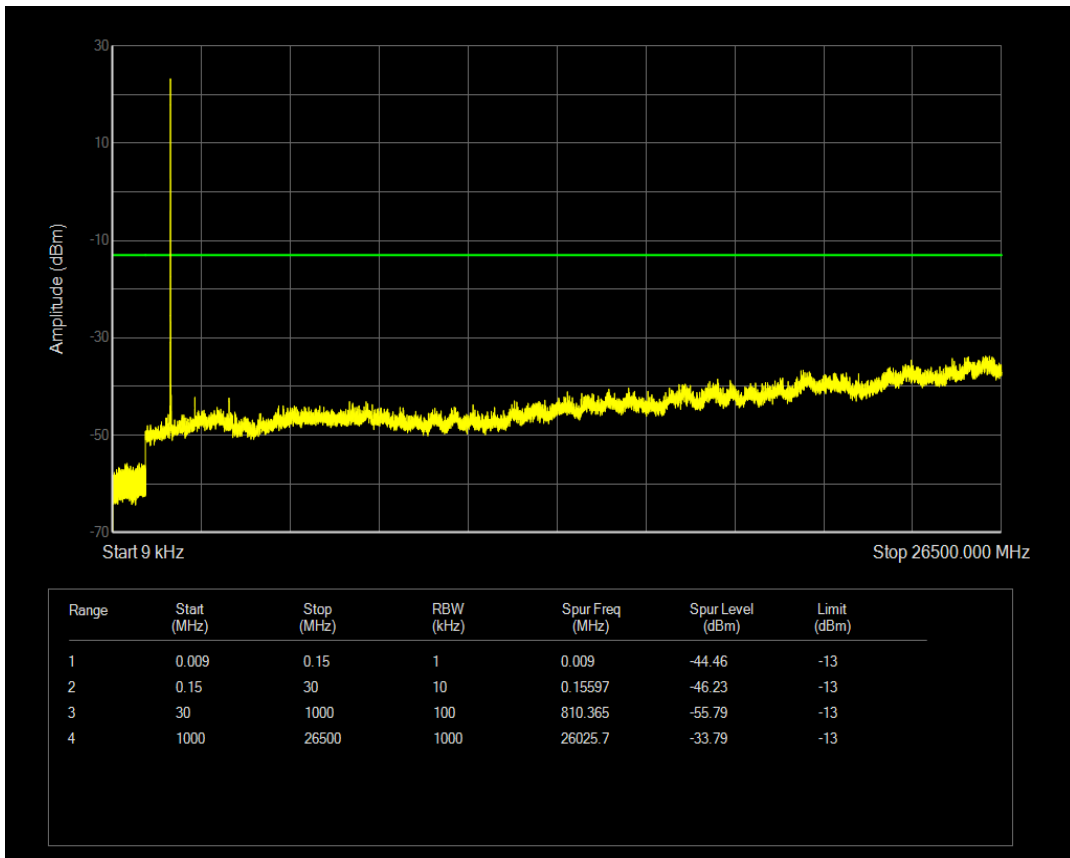

Band66 QPSK BW=3MHz Channel=132322 RB Size=15 Position=#0

Band66 16QAM BW=3MHz Channel=132322 RB Size=1 Position=#0