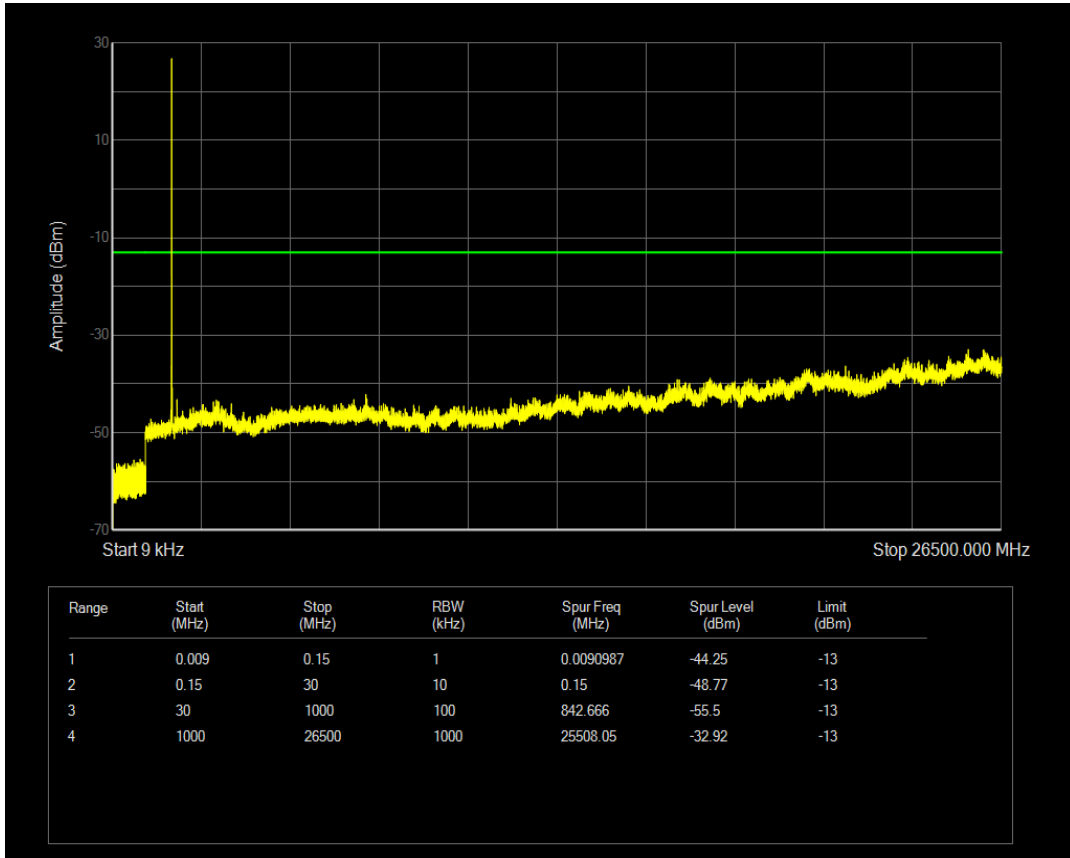

Band66 QPSK BW=1.4MHz Channel=132322 RB Size=6 Position=#0

Band66 16QAM BW=1.4MHz Channel=132322 RB Size=6 Position=#0

Band66 16QAM BW=1.4MHz Channel=132322 RB Size=1 Position=#0

Band66 QPSK BW=1.4MHz Channel=132665 RB Size=6 Position=#0