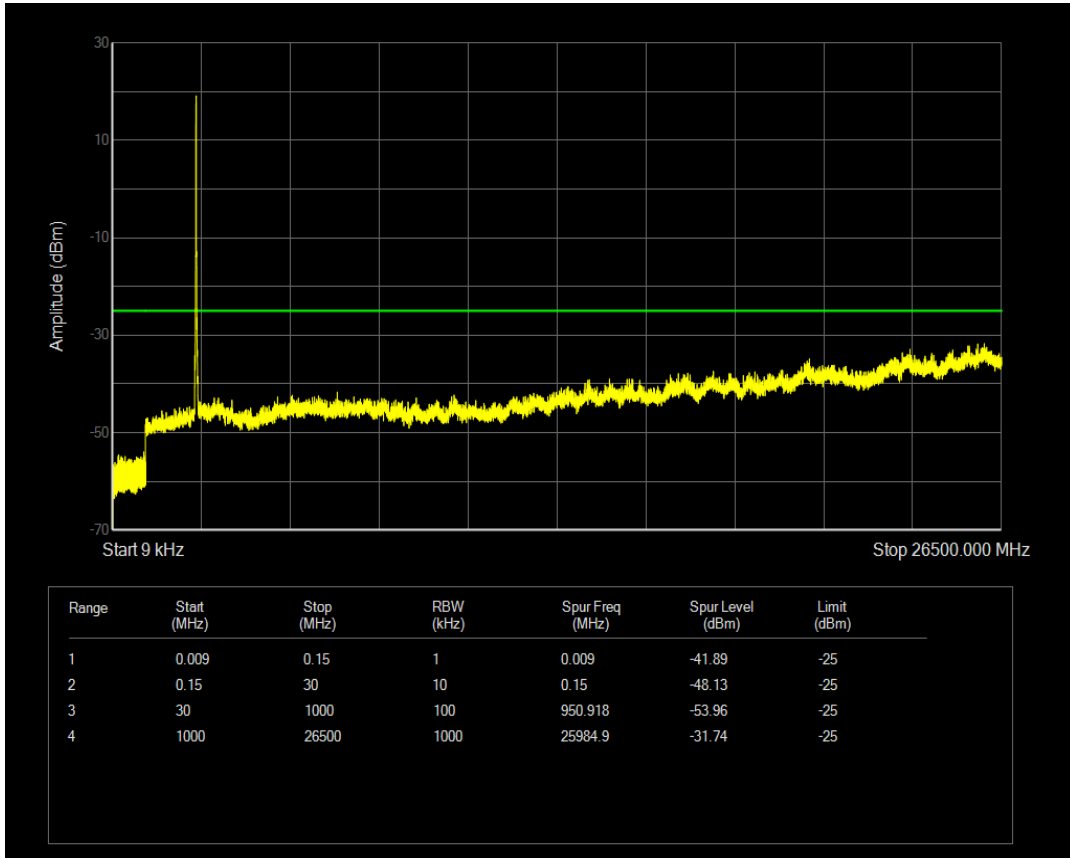

Band7 16QAM BW=15MHz Channel=20825 RB Size=75 Position=#0

Band7 16QAM BW=15MHz Channel=20825 RB Size=1 Position=#0