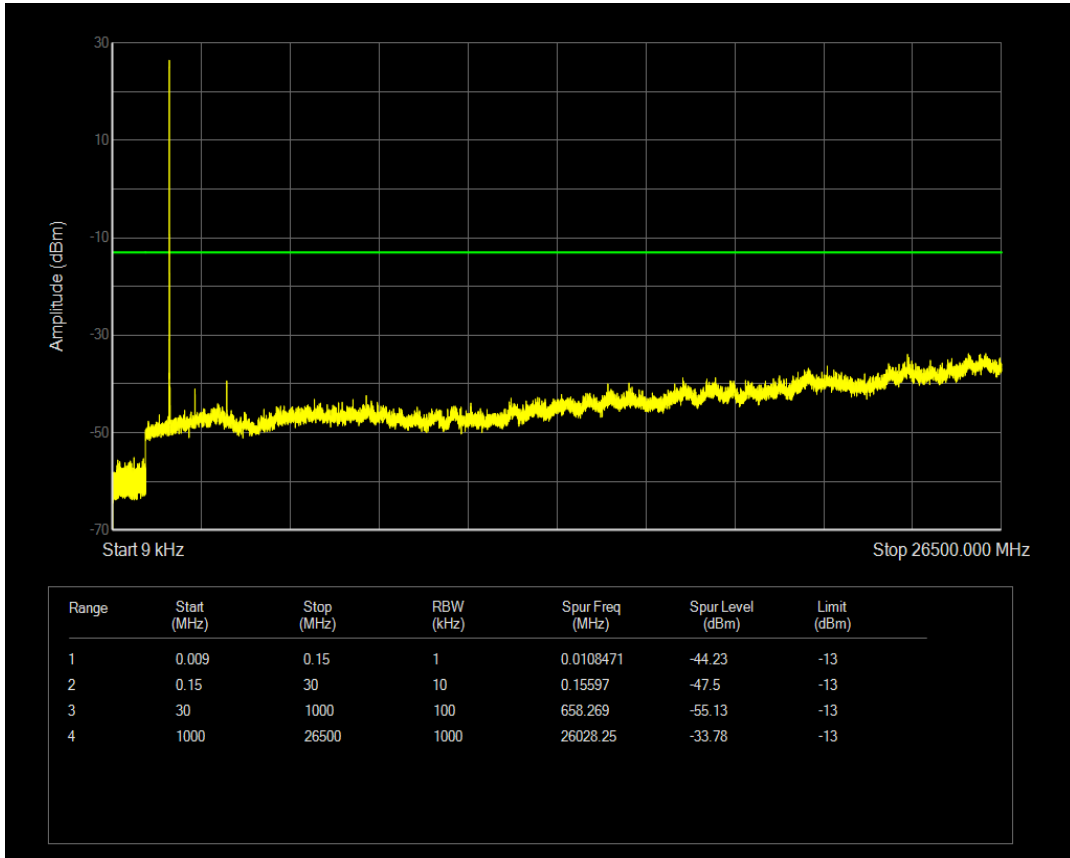

Band66 QPSK BW=3MHz Channel=132657 RB Size=15 Position=#0

Band66 16QAM BW=3MHz Channel=132657 RB Size=1 Position=#0

Band66 16QAM BW=3MHz Channel=132657 RB Size=15 Position=#0

Band66 QPSK BW=5MHz Channel=131997 RB Size=1 Position=#0