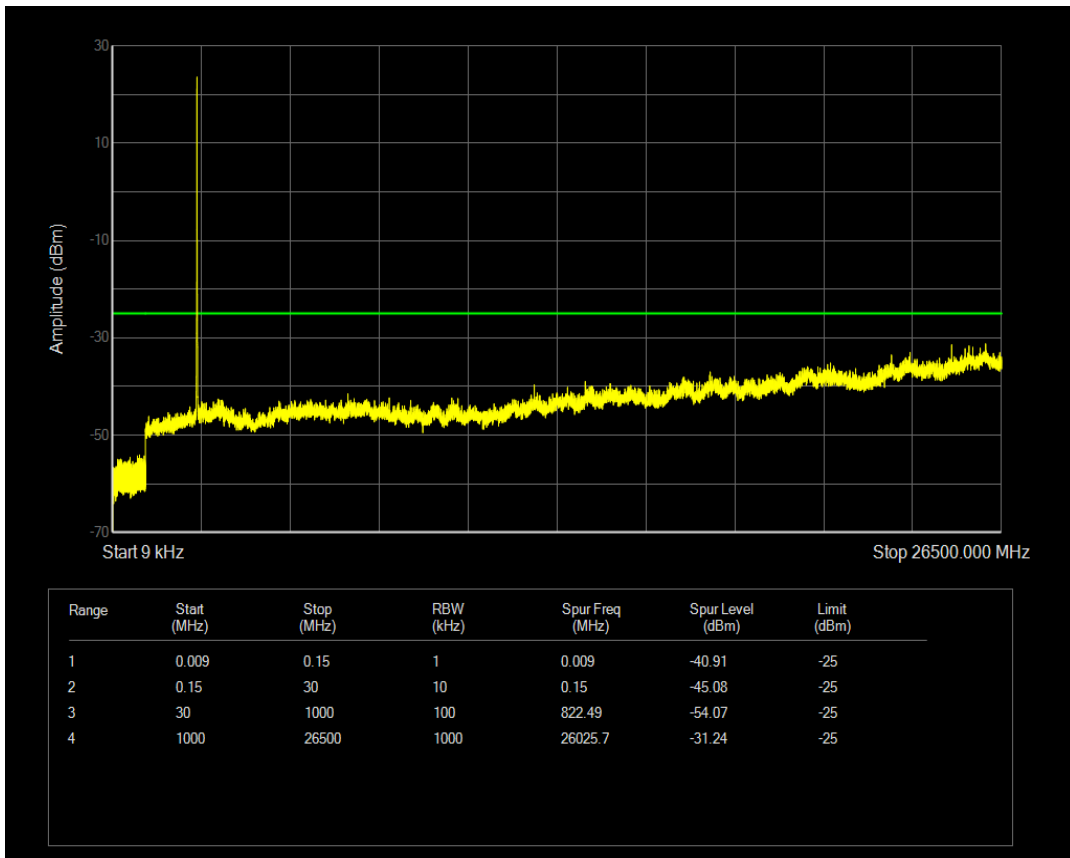

Band7 16QAM BW=5MHz Channel=21100 RB Size=25 Position=#0

Band7 QPSK BW=5MHz Channel=21425 RB Size=1 Position=#0