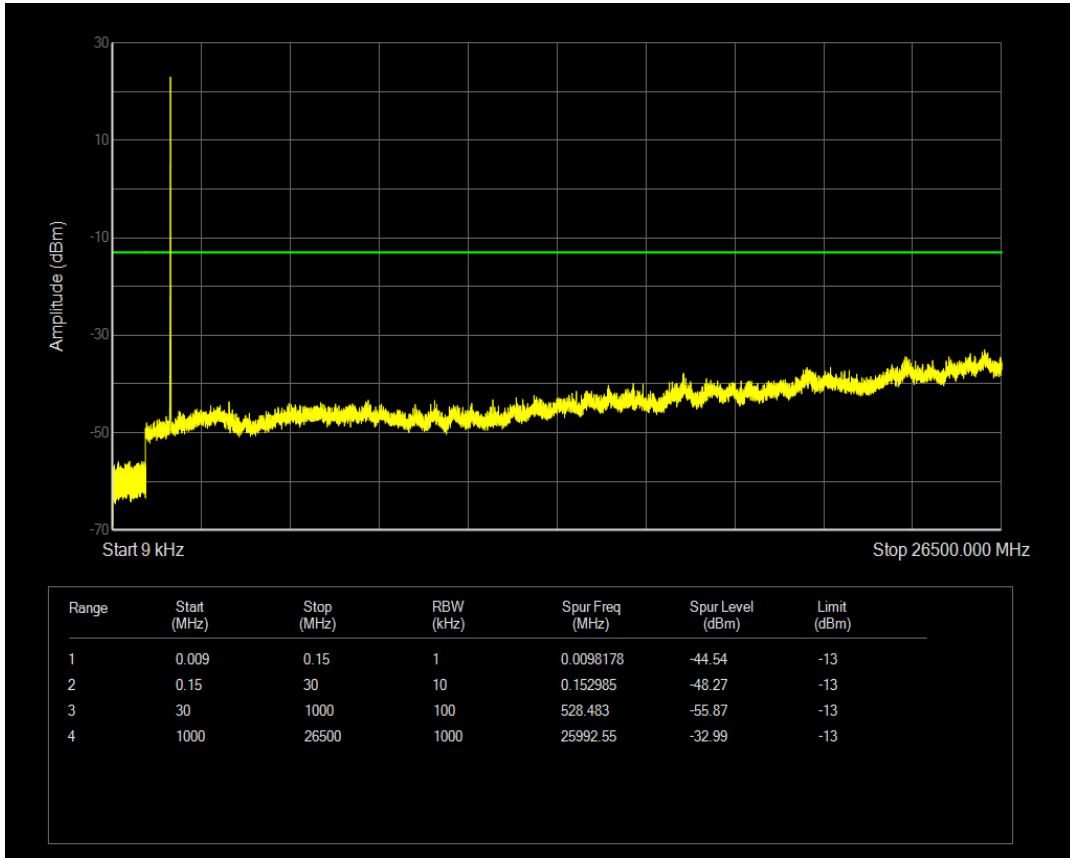

Band66 QPSK BW=5MHz Channel=132322 RB Size=25 Position=#0

Band66 16QAM BW=5MHz Channel=132322 RB Size=25 Position=#0