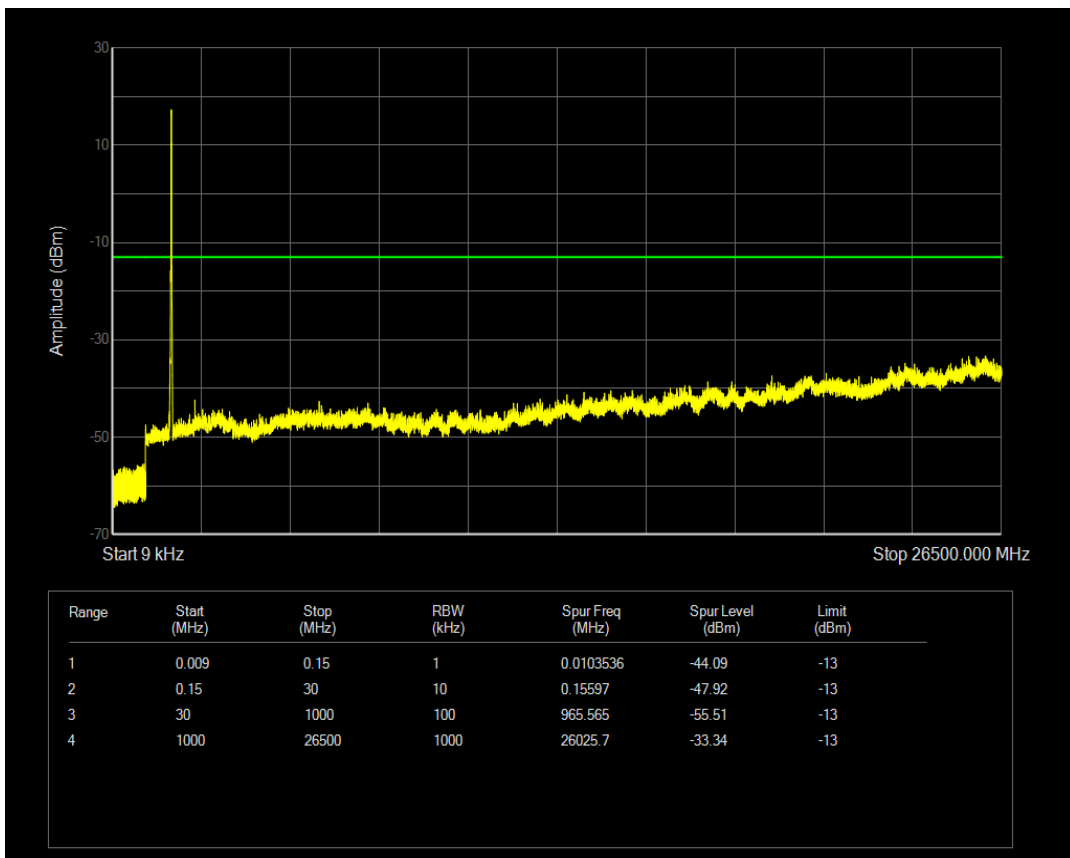

Band66 16QAM BW=20MHz Channel=132572 RB Size=100 Position=#0

Band7 QPSK BW=5MHz Channel=20775 RB Size=1 Position=#0