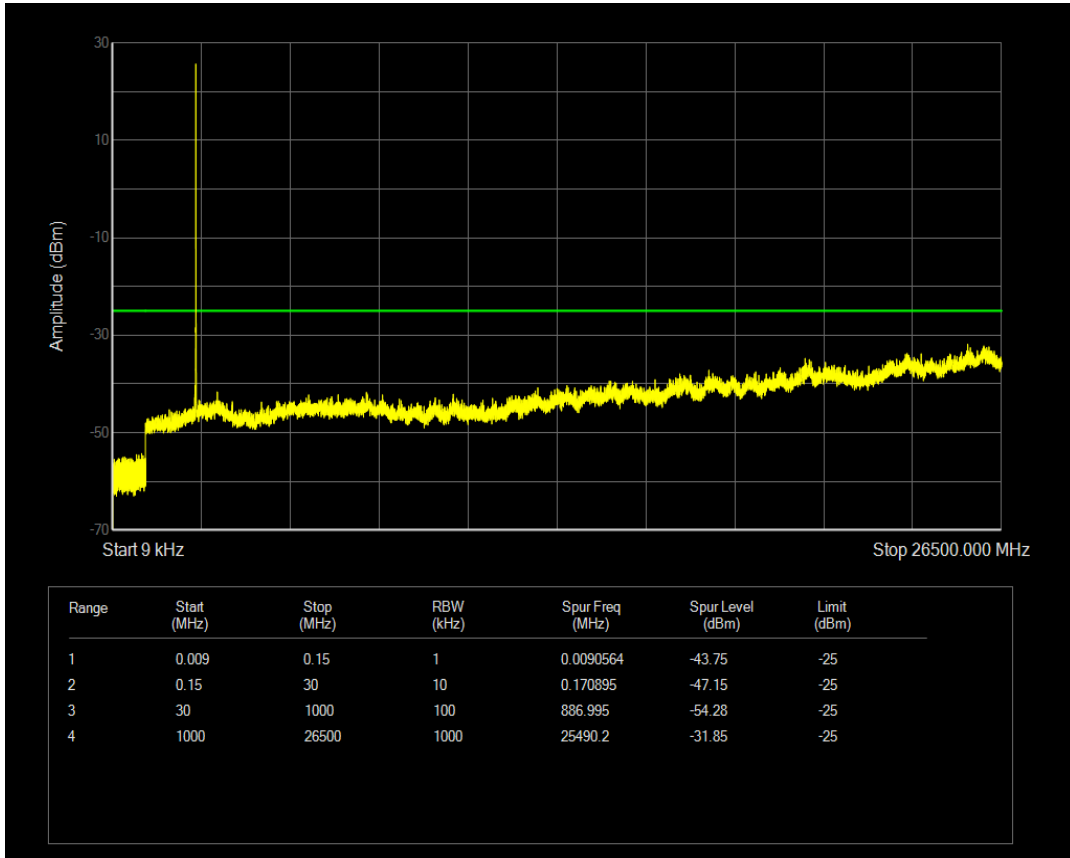

Band66 QPSK BW=20MHz Channel=132572 RB Size=100 Position=#0

Band66 16QAM BW=20MHz Channel=132572 RB Size=1 Position=#0

Band66 16QAM BW=20MHz Channel=132572 RB Size=100 Position=#0

Band7 QPSK BW=5MHz Channel=20775 RB Size=1 Position=#0

Band7 QPSK BW=5MHz Channel=20775 RB Size=25 Position=#0

Band7 16QAM BW=5MHz Channel=20775 RB Size=1 Position=#0

Band7 16QAM BW=5MHz Channel=20775 RB Size=25 Position=#0

Band7 QPSK BW=5MHz Channel=21100 RB Size=1 Position=#0