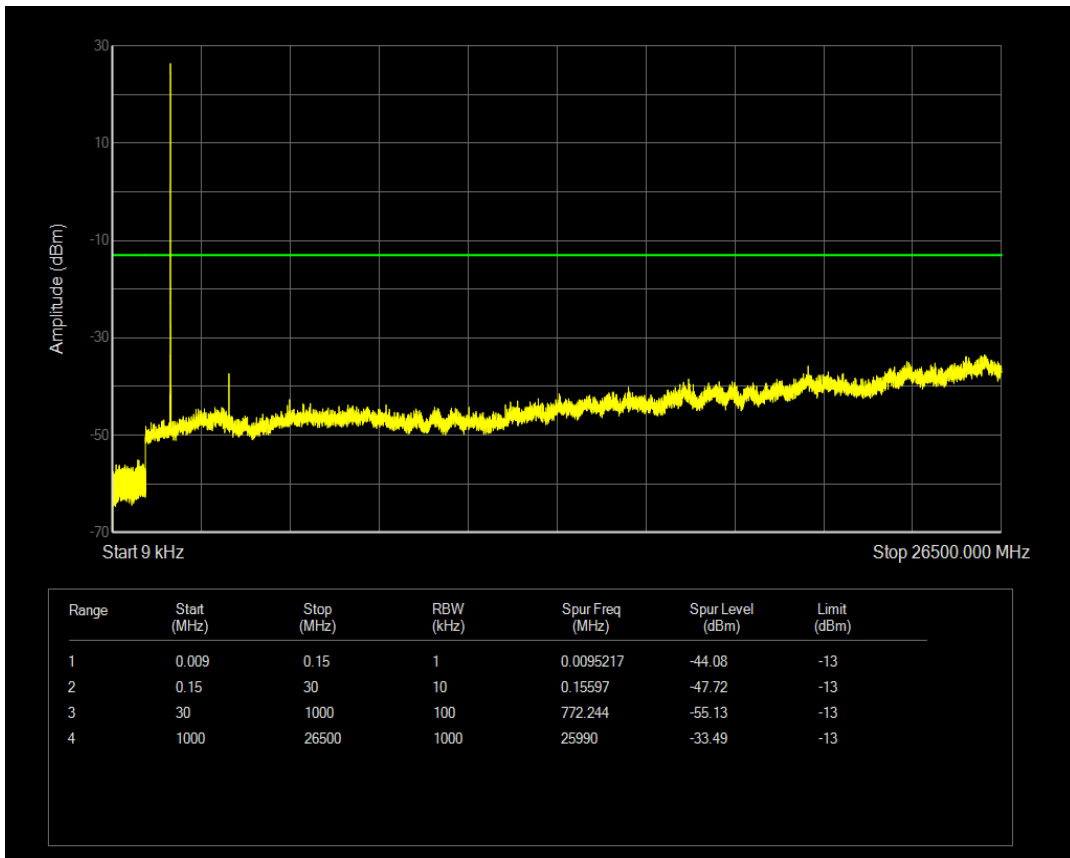

Band66 16QAM BW=5MHz Channel=132322 RB Size=1 Position=#0

Band66 QPSK BW=5MHz Channel=132322 RB Size=25 Position=#0