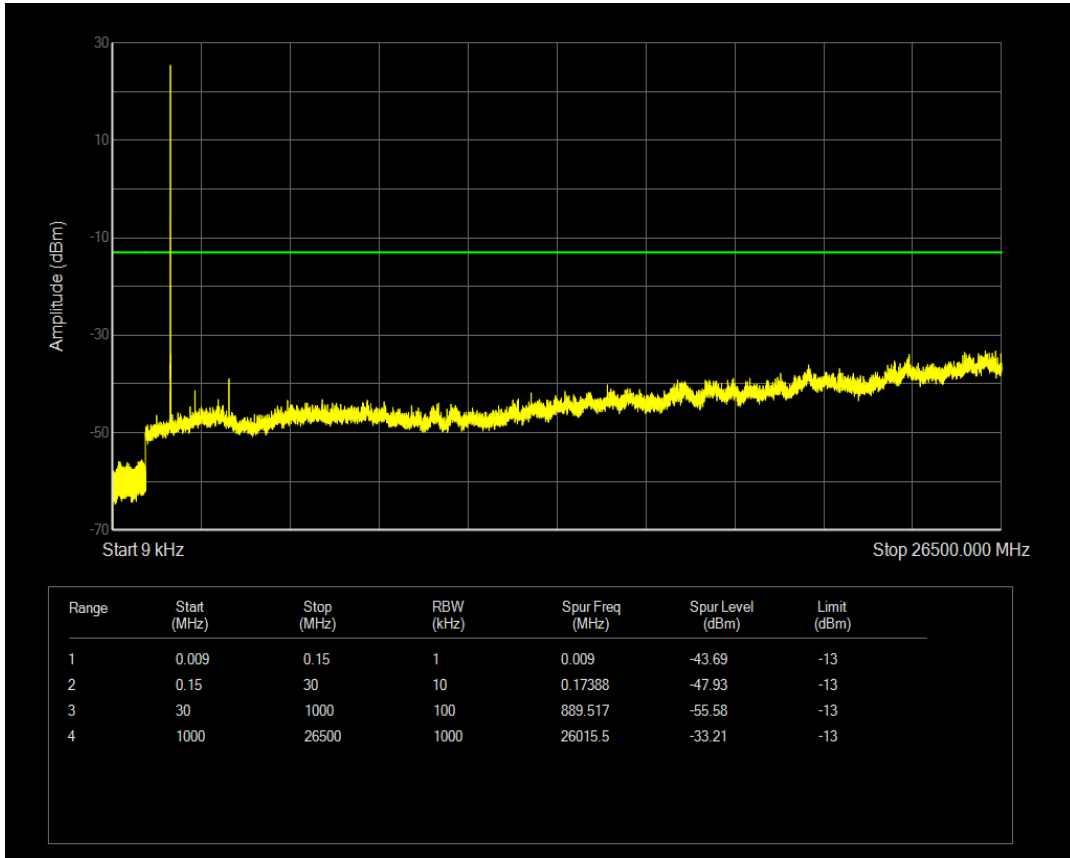

Band66 QPSK BW=3MHz Channel=131987 RB Size=15 Position=#0

Band66 16QAM BW=3MHz Channel=131987 RB Size=15 Position=#0

Band66 16QAM BW=3MHz Channel=131987 RB Size=1 Position=#0

Band66 QPSK BW=3MHz Channel=132322 RB Size=1 Position=#0