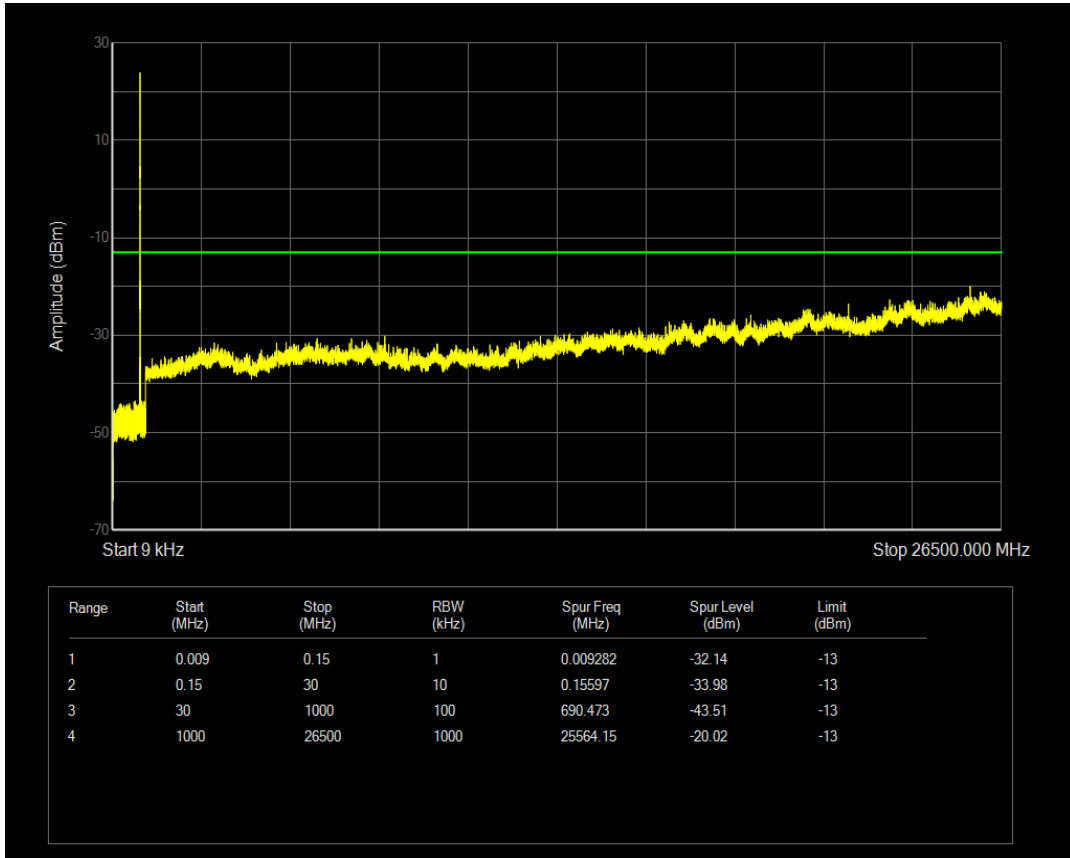

Band5 QPSK BW=5MHz Channel=20425 RB Size=25 Position=#0

Band5 16QAM BW=5MHz Channel=20425 RB Size=1 Position=#0

Band5 16QAM BW=5MHz Channel=20425 RB Size=25 Position=#0

Band5 QPSK BW=5MHz Channel=20525 RB Size=25 Position=#0

Band5 QPSK BW=5MHz Channel=20525 RB Size=1 Position=#0

Band5 16QAM BW=5MHz Channel=20525 RB Size=1 Position=#0

Band5 16QAM BW=5MHz Channel=20525 RB Size=25 Position=#0

Band5 QPSK BW=5MHz Channel=20625 RB Size=1 Position=#0