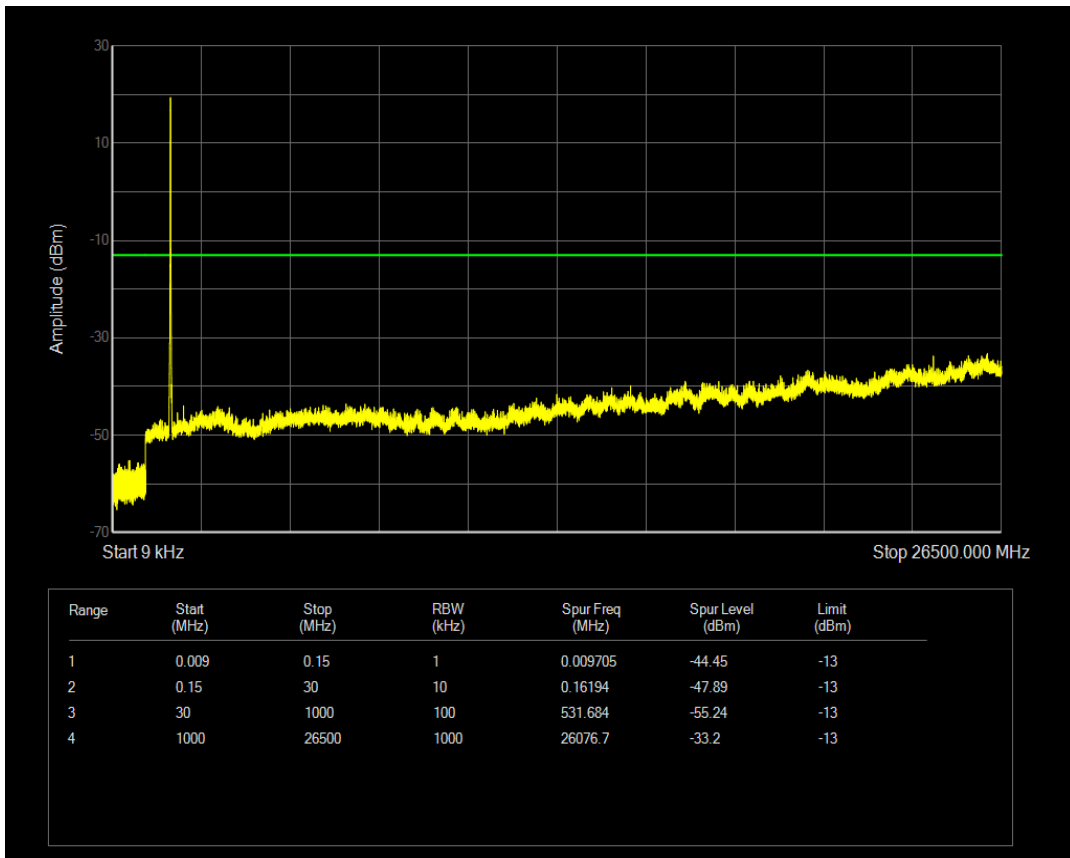

Band66 16QAM BW=15MHz Channel=132322 RB Size=75 Position=#0

Band66 QPSK BW=15MHz Channel=132597 RB Size=75 Position=#0