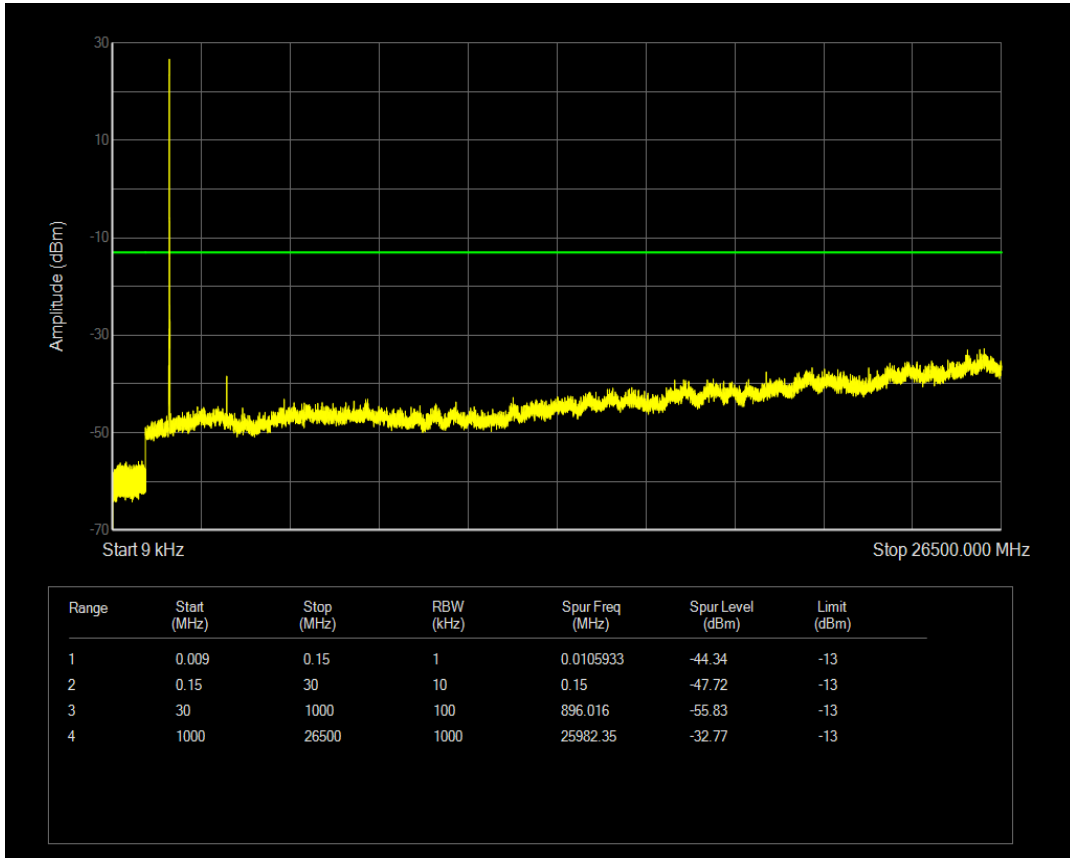

Band66 QPSK BW=5MHz Channel=132647 RB Size=25 Position=#0

Band66 16QAM BW=5MHz Channel=132647 RB Size=25 Position=#0

Band66 16QAM BW=5MHz Channel=132647 RB Size=1 Position=#0

Band66 QPSK BW=10MHz Channel=132022 RB Size=1 Position=#0