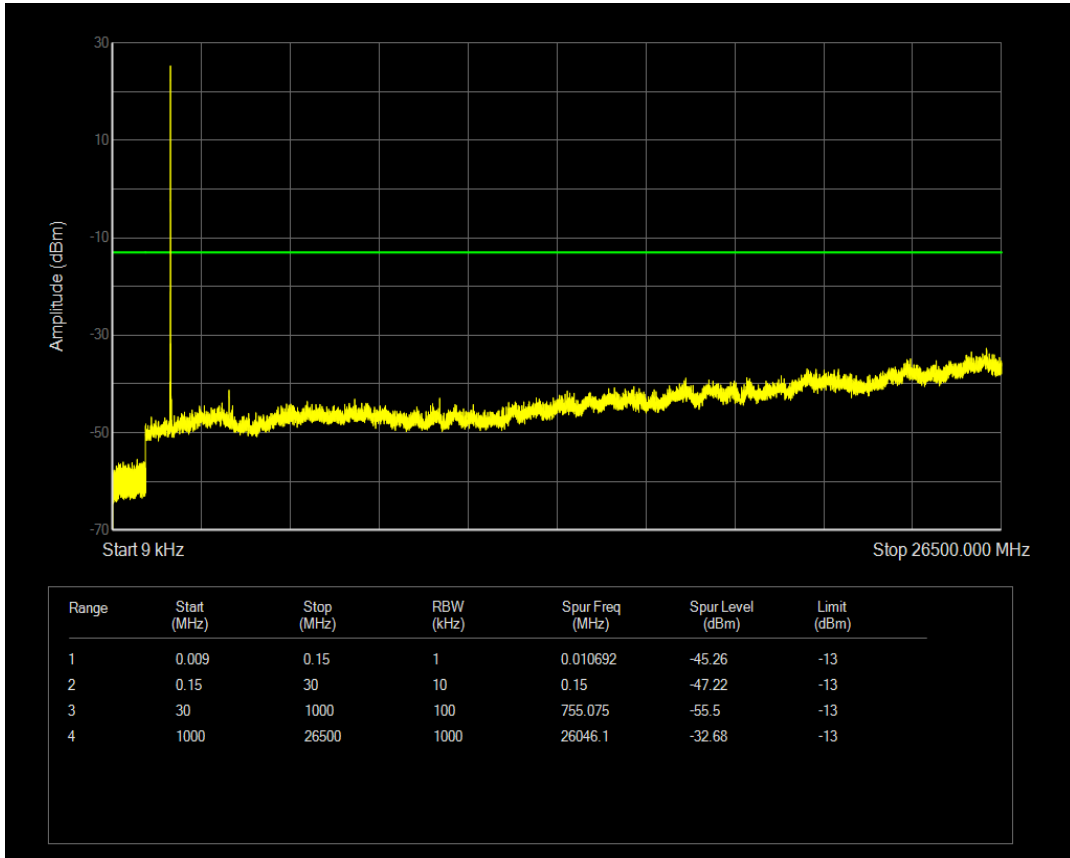

Band66 16QAM BW=1.4MHz Channel=132322 RB Size=6 Position=#0

Band66 16QAM BW=1.4MHz Channel=132322 RB Size=1 Position=#0