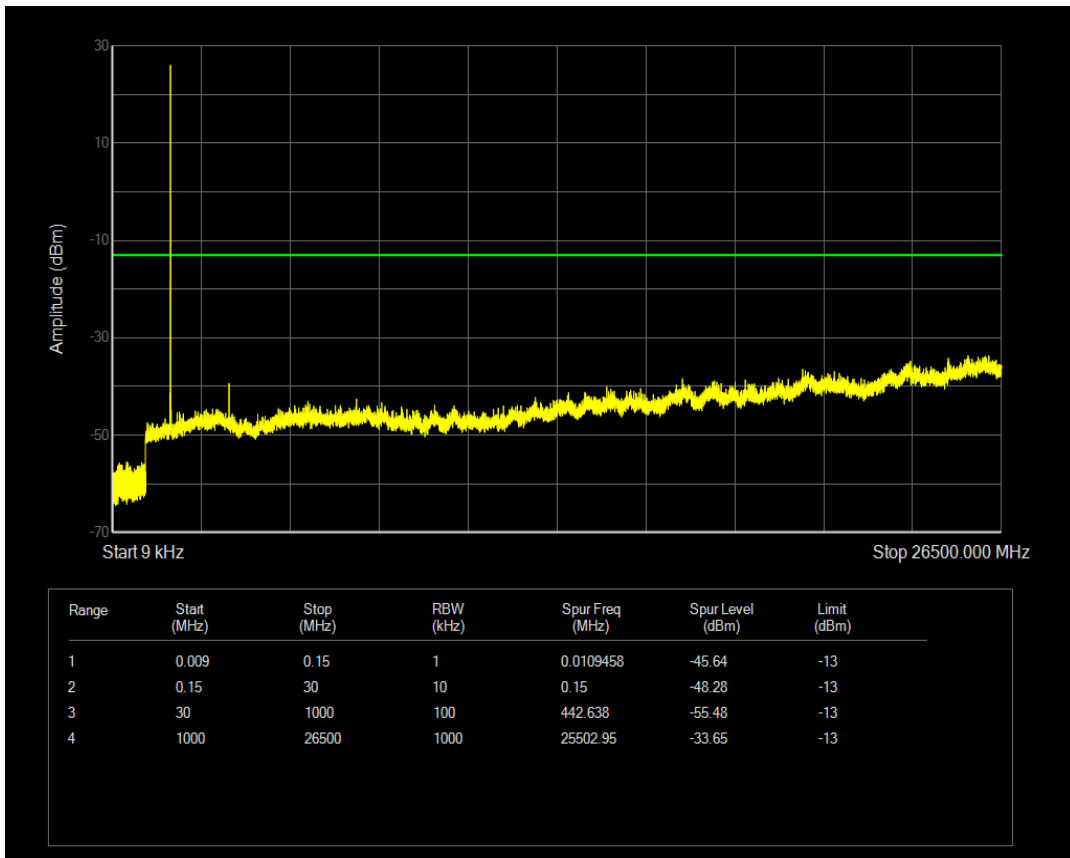

Band66 QPSK BW=1.4MHz Channel=132322 RB Size=6 Position=#0

Band66 16QAM BW=1.4MHz Channel=132322 RB Size=6 Position=#0