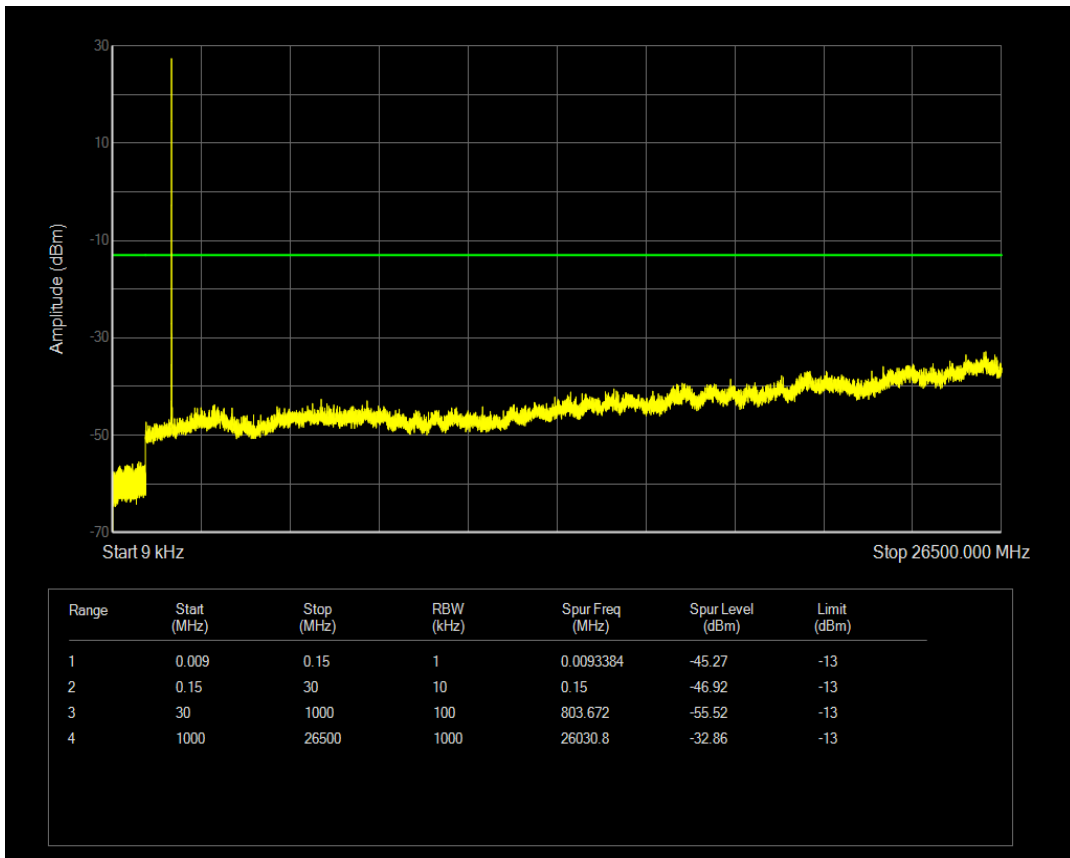

Band66 16QAM BW=5MHz Channel=132647 RB Size=1 Position=#0

Band66 QPSK BW=10MHz Channel=132022 RB Size=1 Position=#0