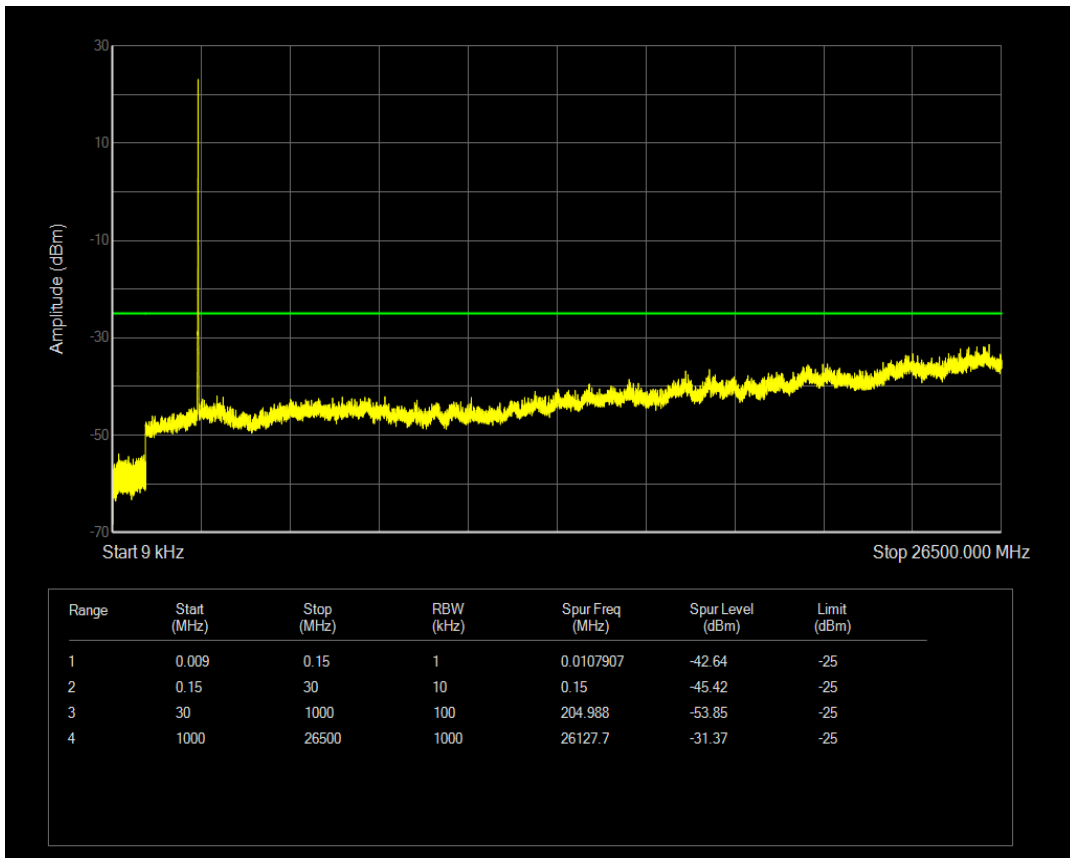

Band7 16QAM BW=5MHz Channel=21100 RB Size=1 Position=#0

Band7 QPSK BW=5MHz Channel=21100 RB Size=25 Position=#0

Band7 16QAM BW=5MHz Channel=21100 RB Size=25 Position=#0

Band7 QPSK BW=5MHz Channel=21425 RB Size=1 Position=#0

Band7 QPSK BW=5MHz Channel=21425 RB Size=25 Position=#0

Band7 16QAM BW=5MHz Channel=21425 RB Size=1 Position=#0

Band7 16QAM BW=5MHz Channel=21425 RB Size=25 Position=#0

Band7 QPSK BW=10MHz Channel=20800 RB Size=1 Position=#0