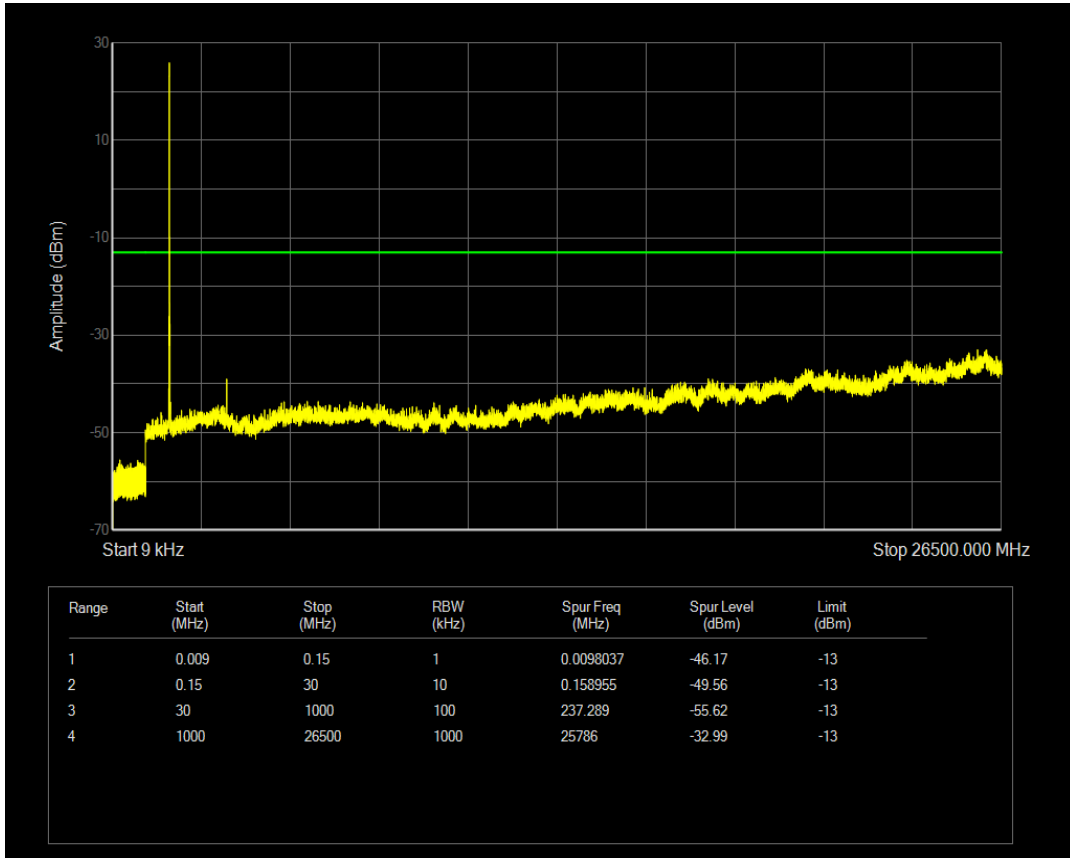

Band66 16QAM BW=10MHz Channel=132022 RB Size=1 Position=#0

Band66 16QAM BW=10MHz Channel=132022 RB Size=50 Position=#0