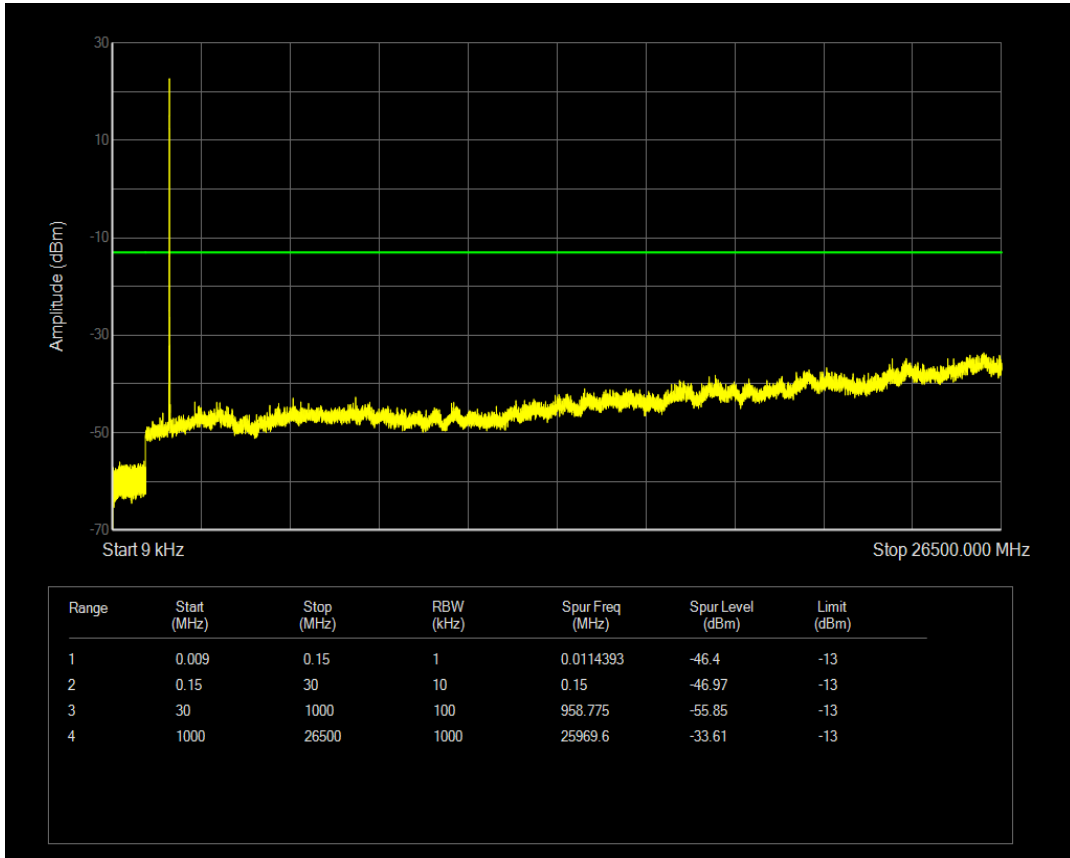

Band66 QPSK BW=5MHz Channel=131997 RB Size=25 Position=#0

Band66 16QAM BW=5MHz Channel=131997 RB Size=1 Position=#0

Band66 QPSK BW=5MHz Channel=132322 RB Size=1 Position=#0

Band66 16QAM BW=5MHz Channel=131997 RB Size=25 Position=#0