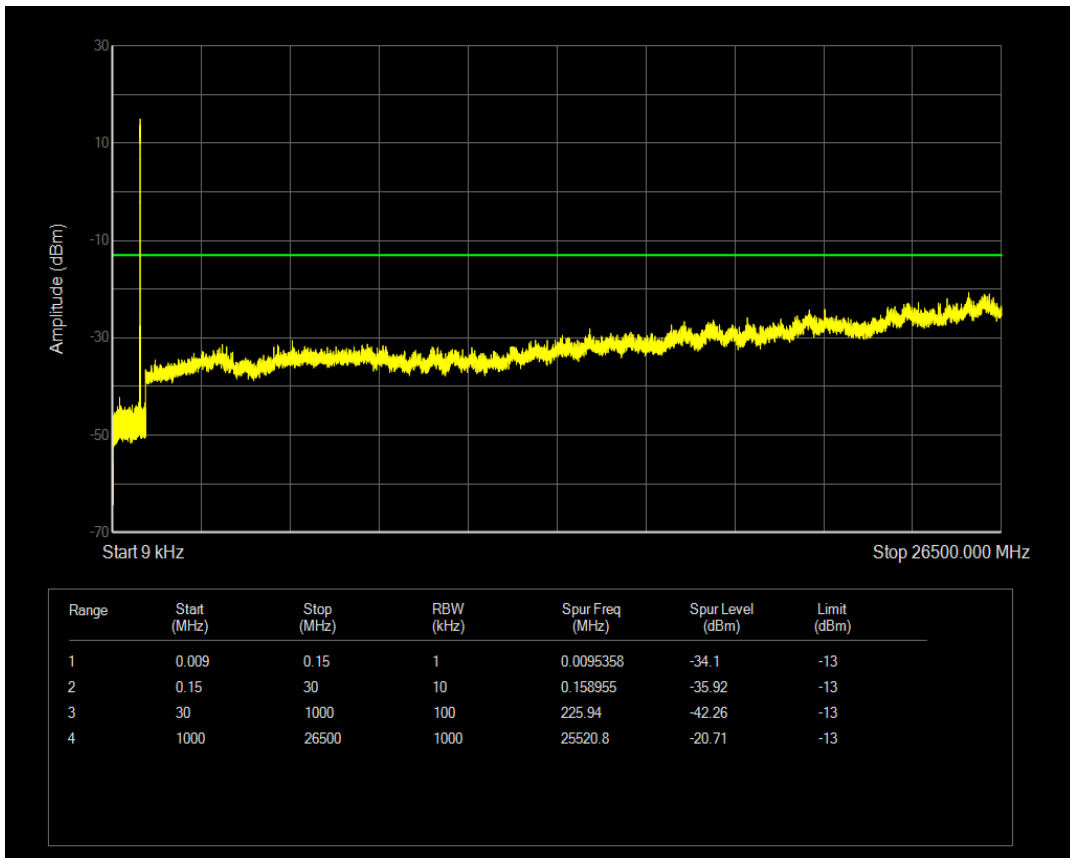

Band5 QPSK BW=5MHz Channel=20425 RB Size=25 Position=#0

Band5 16QAM BW=5MHz Channel=20425 RB Size=1 Position=#0

Band5 16QAM BW=5MHz Channel=20425 RB Size=25 Position=#0

Band5 QPSK BW=5MHz Channel=20525 RB Size=25 Position=#0

Band5 QPSK BW=5MHz Channel=20525 RB Size=1 Position=#0

Band5 16QAM BW=5MHz Channel=20525 RB Size=1 Position=#0

Band5 16QAM BW=5MHz Channel=20525 RB Size=25 Position=#0

Band5 QPSK BW=5MHz Channel=20625 RB Size=1 Position=#0