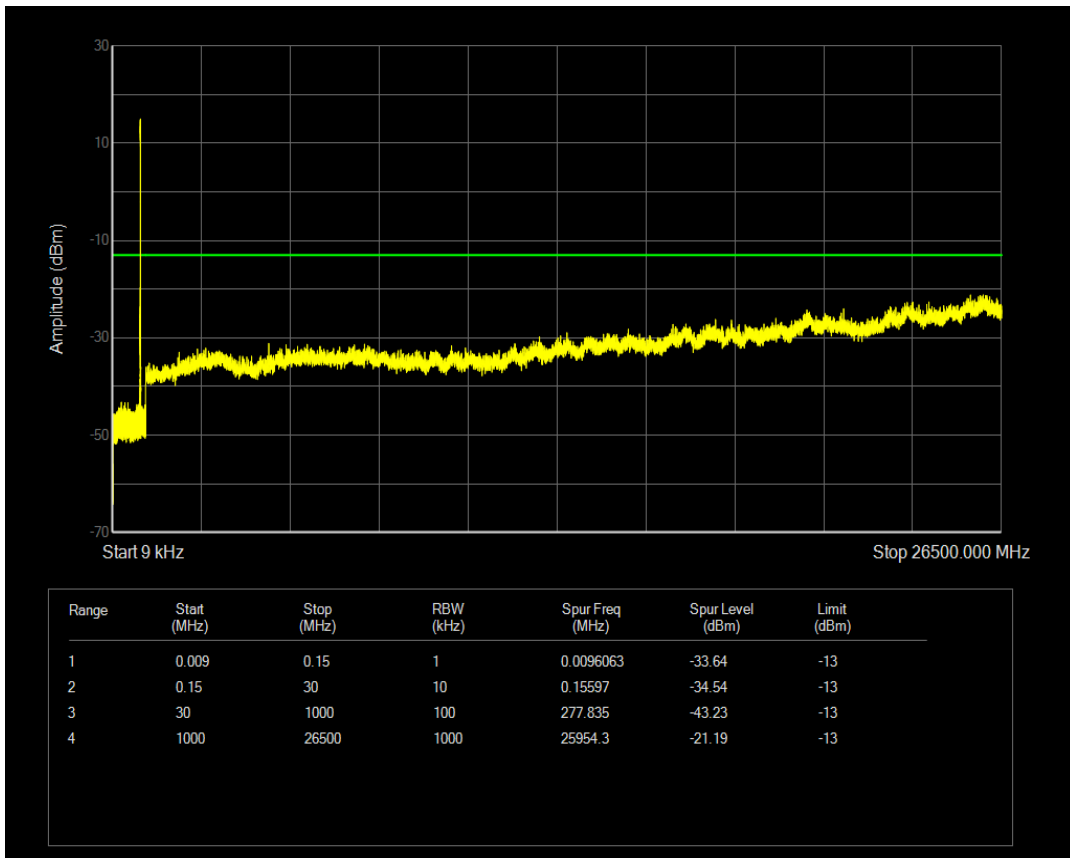

Band5 QPSK BW=5MHz Channel=20525 RB Size=1 Position=#0

Band5 16QAM BW=5MHz Channel=20525 RB Size=1 Position=#0

Band5 16QAM BW=5MHz Channel=20525 RB Size=25 Position=#0

Band5 QPSK BW=5MHz Channel=20625 RB Size=1 Position=#0

Band5 QPSK BW=5MHz Channel=20625 RB Size=25 Position=#0

Band5 16QAM BW=5MHz Channel=20625 RB Size=1 Position=#0

Band5 16QAM BW=5MHz Channel=20625 RB Size=25 Position=#0

Band5 QPSK BW=10MHz Channel=20450 RB Size=50 Position=#0