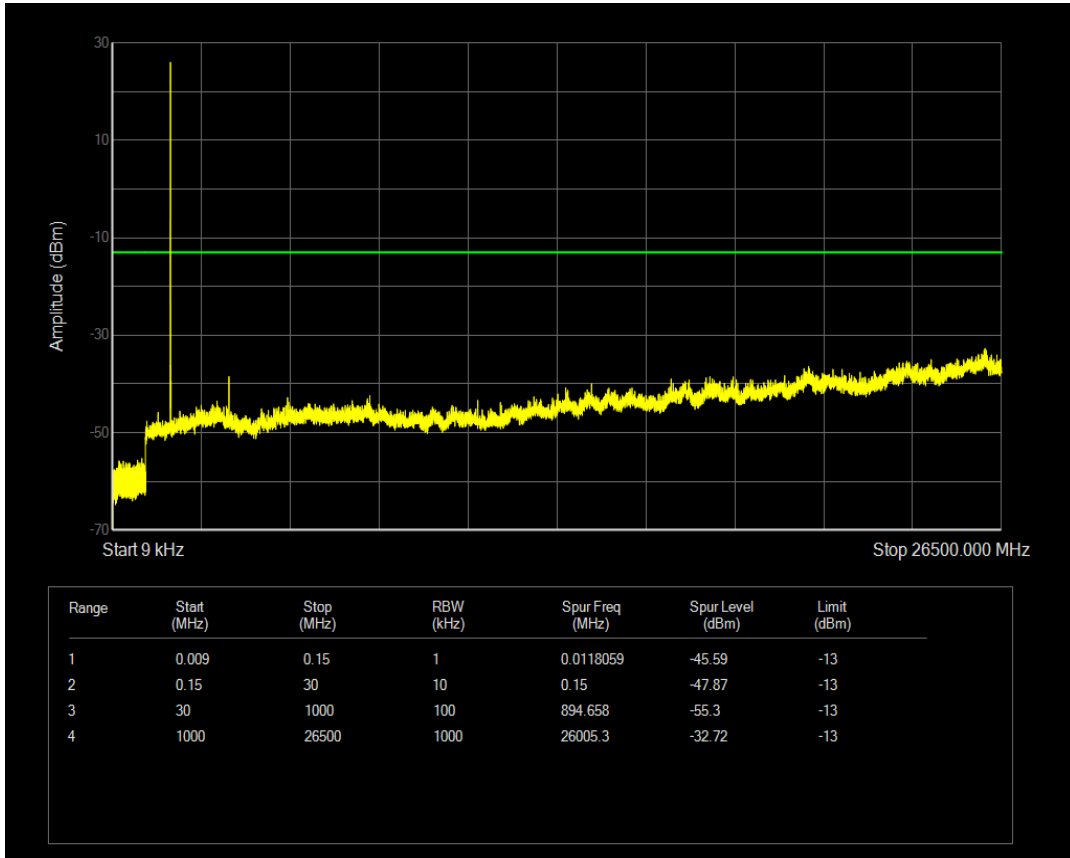

Band66 16QAM BW=3MHz Channel=132322 RB Size=1 Position=#0

Band66 QPSK BW=3MHz Channel=132657 RB Size=1 Position=#0