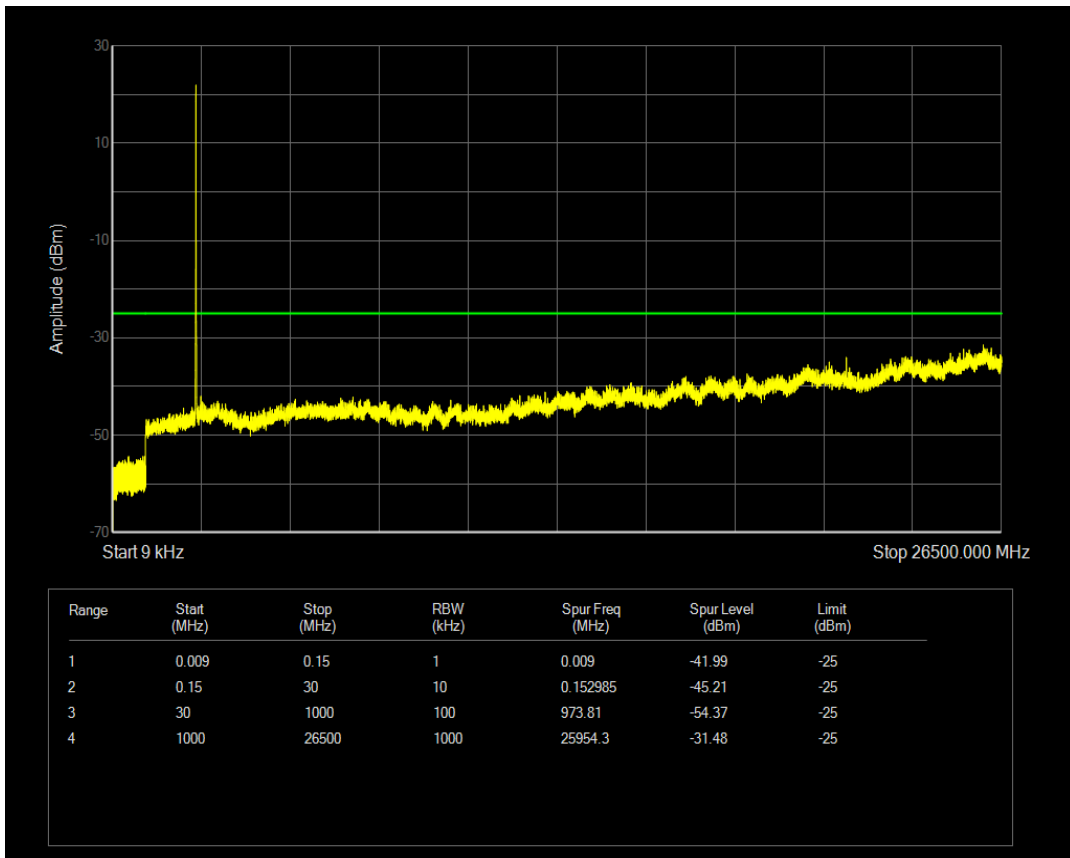

Band7 16QAM BW=5MHz Channel=20775 RB Size=25 Position=#0

Band7 QPSK BW=5MHz Channel=21100 RB Size=1 Position=#0