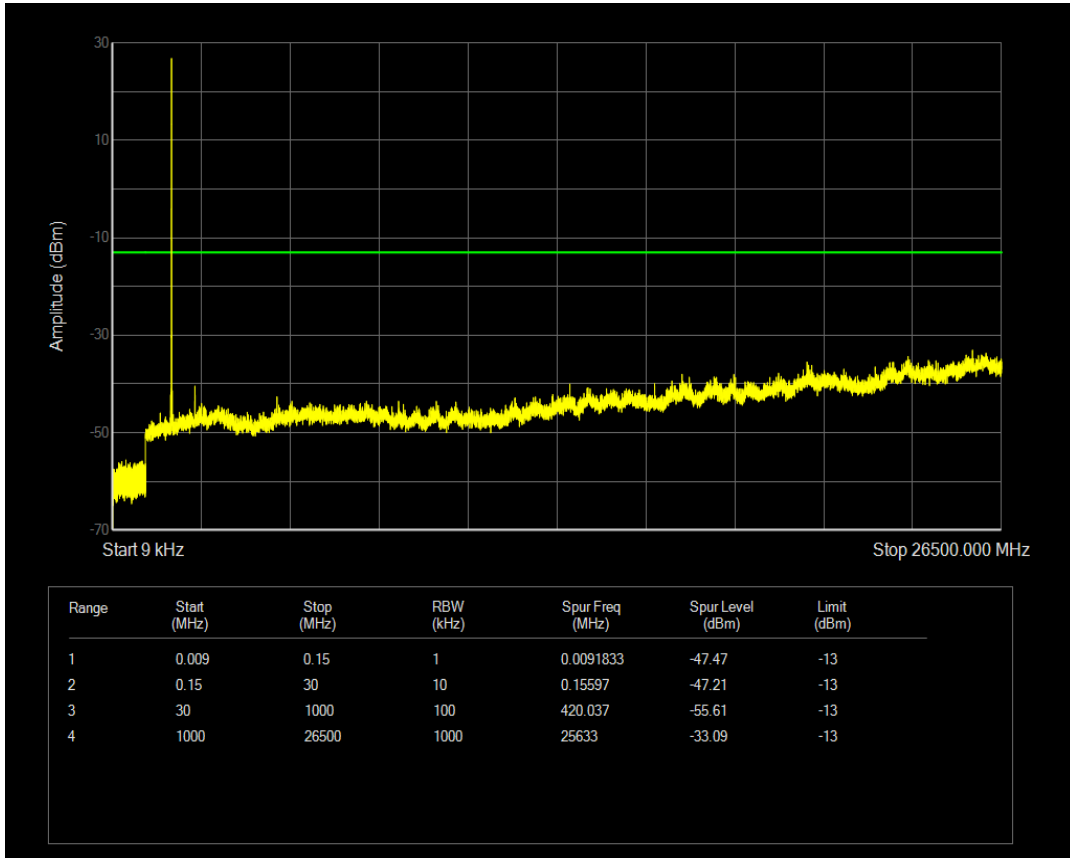

Band66 16QAM BW=5MHz Channel=132322 RB Size=1 Position=#0

Band66 QPSK BW=5MHz Channel=132322 RB Size=25 Position=#0

Band66 16QAM BW=5MHz Channel=132322 RB Size=25 Position=#0

Band66 QPSK BW=5MHz Channel=132647 RB Size=1 Position=#0