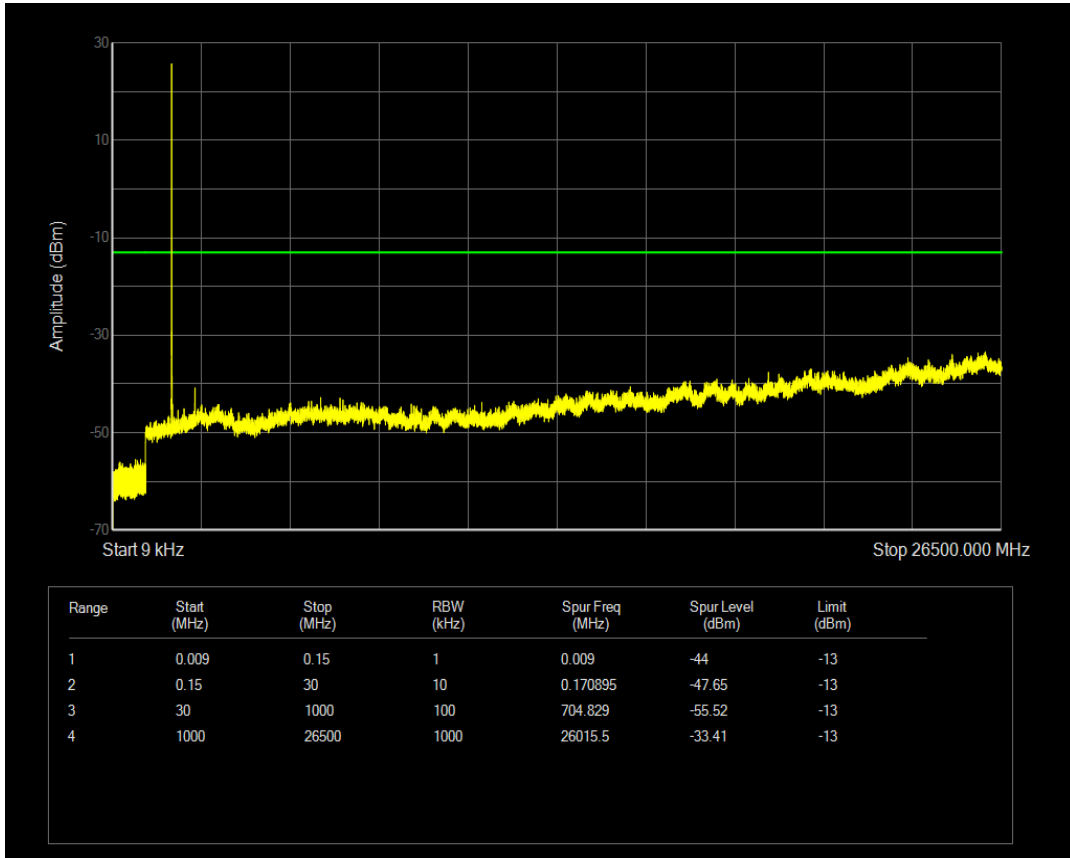

Band66 16QAM BW=1.4MHz Channel=132665 RB Size=1 Position=#0

Band66 QPSK BW=3MHz Channel=131987 RB Size=1 Position=#0