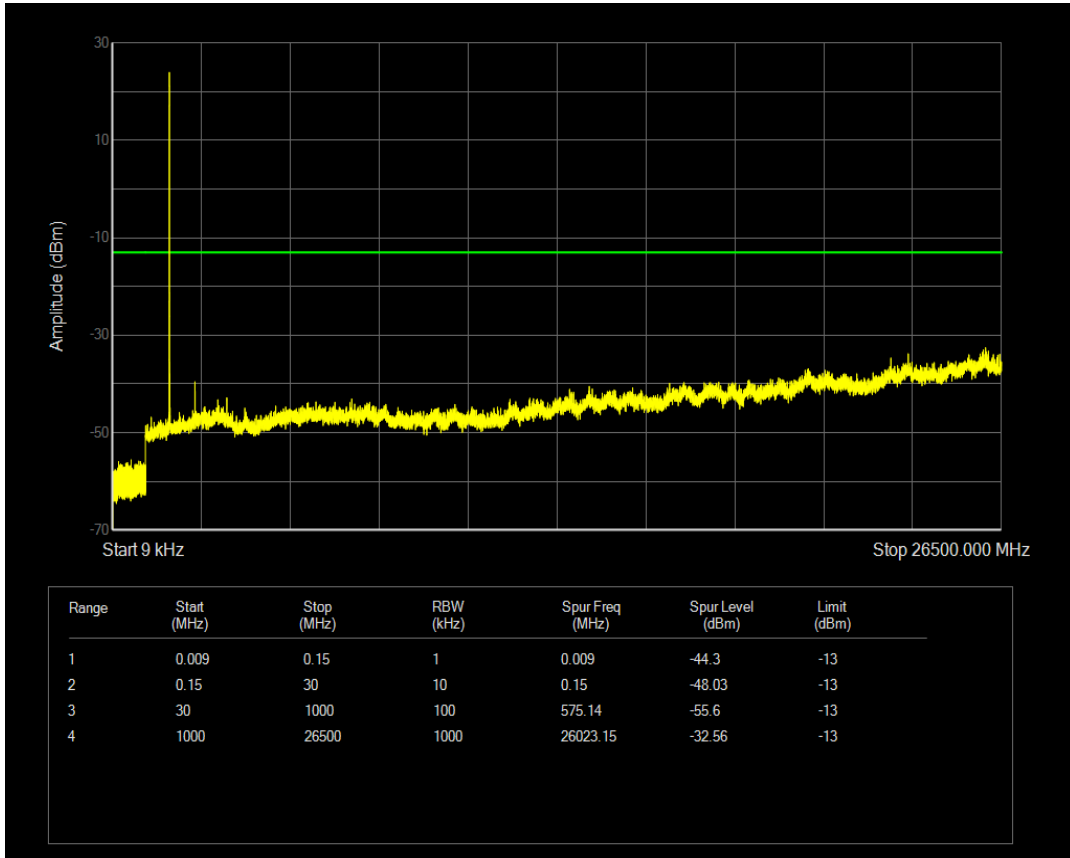

Band66 16QAM BW=3MHz Channel=131987 RB Size=15 Position=#0

Band66 16QAM BW=3MHz Channel=131987 RB Size=1 Position=#0