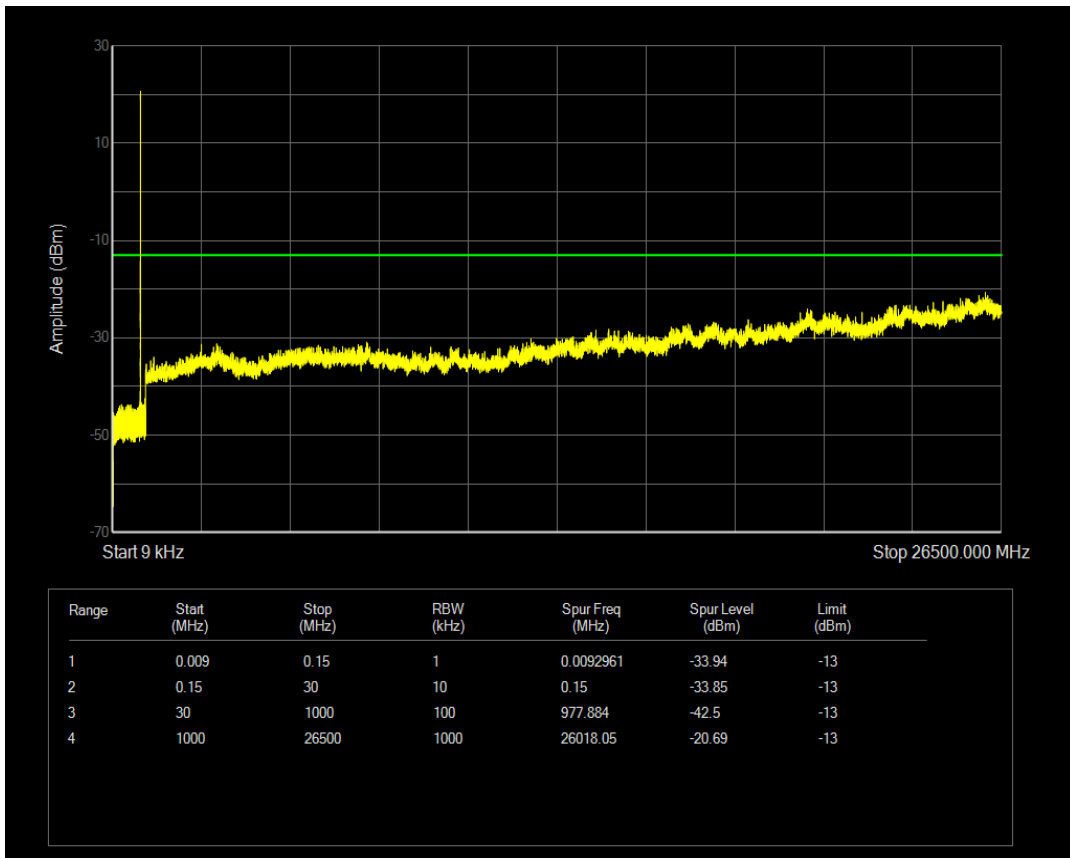

Band5 QPSK BW=1.4MHz Channel=20643 RB Size=6 Position=#0

Band5 16QAM BW=1.4MHz Channel=20643 RB Size=1 Position=#0

Band5 16QAM BW=1.4MHz Channel=20643 RB Size=6 Position=#0

Band5 QPSK BW=3MHz Channel=20415 RB Size=1 Position=#0