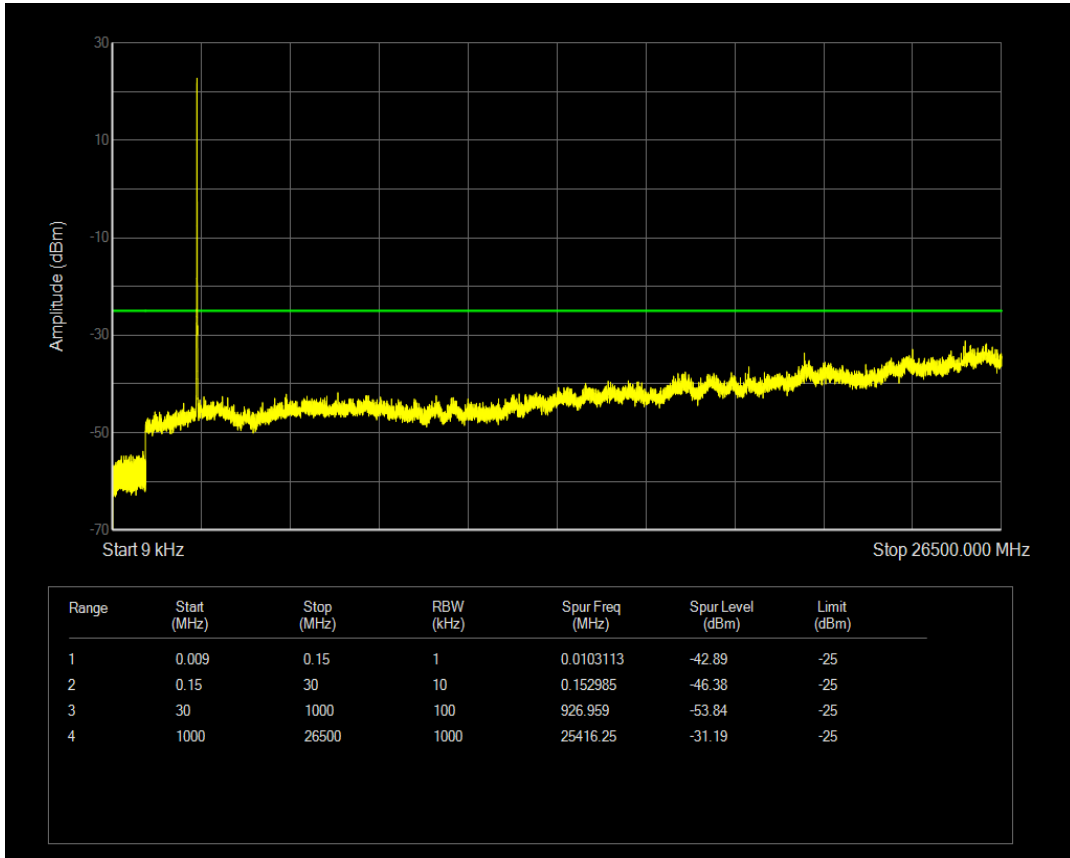

Band7 QPSK BW=5MHz Channel=21100 RB Size=25 Position=#0

Band7 16QAM BW=5MHz Channel=21100 RB Size=25 Position=#0