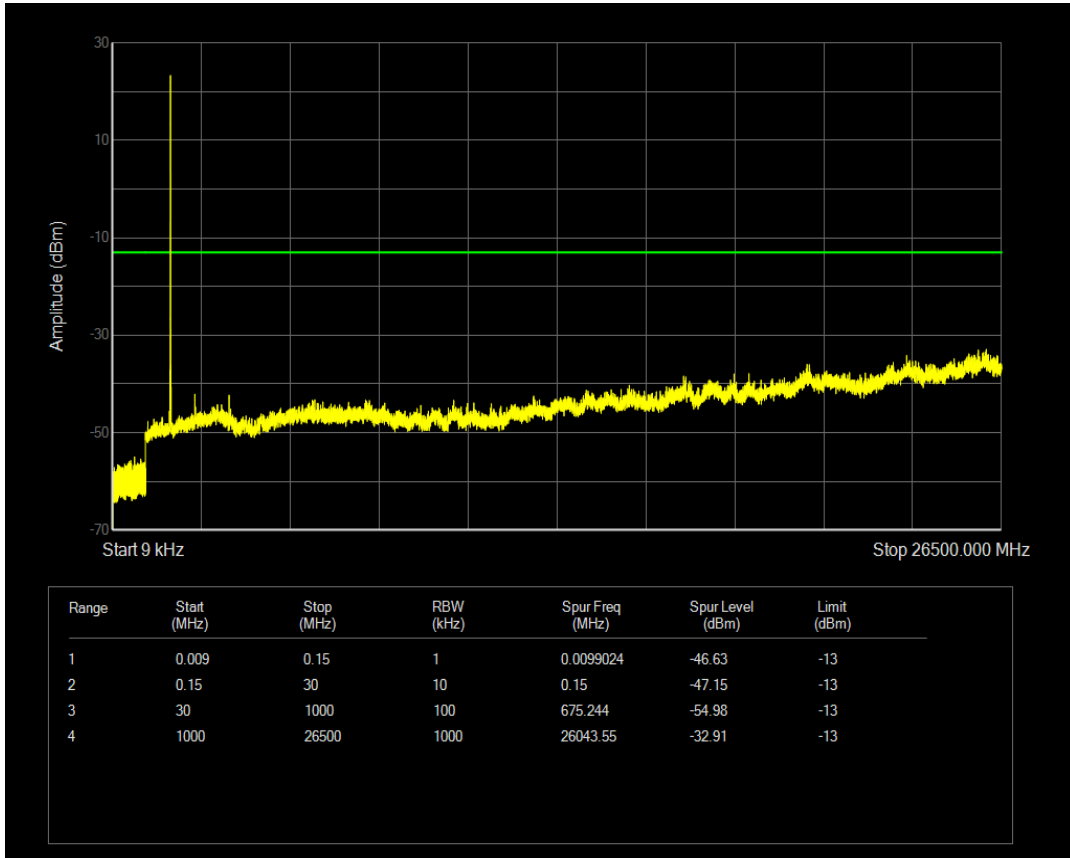

Band66 QPSK BW=3MHz Channel=132322 RB Size=15 Position=#0

Band66 16QAM BW=3MHz Channel=132322 RB Size=1 Position=#0

Band66 QPSK BW=3MHz Channel=132657 RB Size=1 Position=#0

Band66 16QAM BW=3MHz Channel=132322 RB Size=15 Position=#0