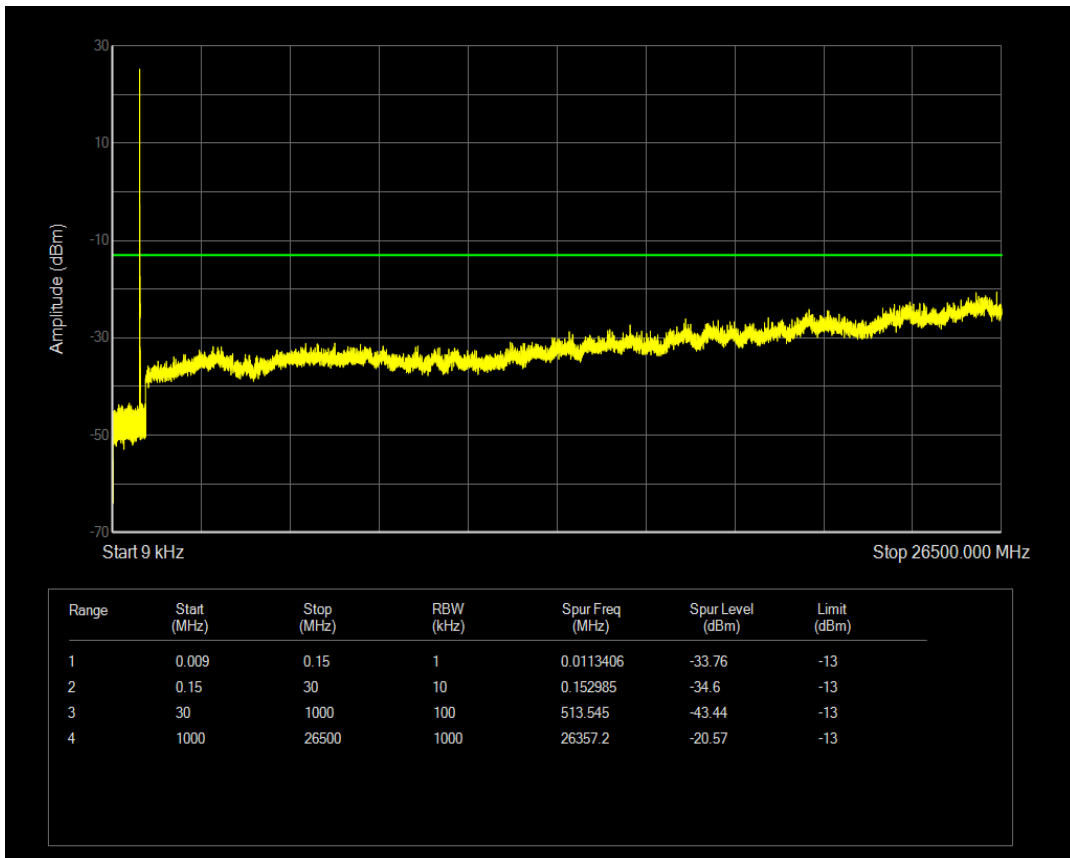

Band5 16QAM BW=3MHz Channel=20415 RB Size=1 Position=#0

Band5 QPSK BW=3MHz Channel=20415 RB Size=15 Position=#0