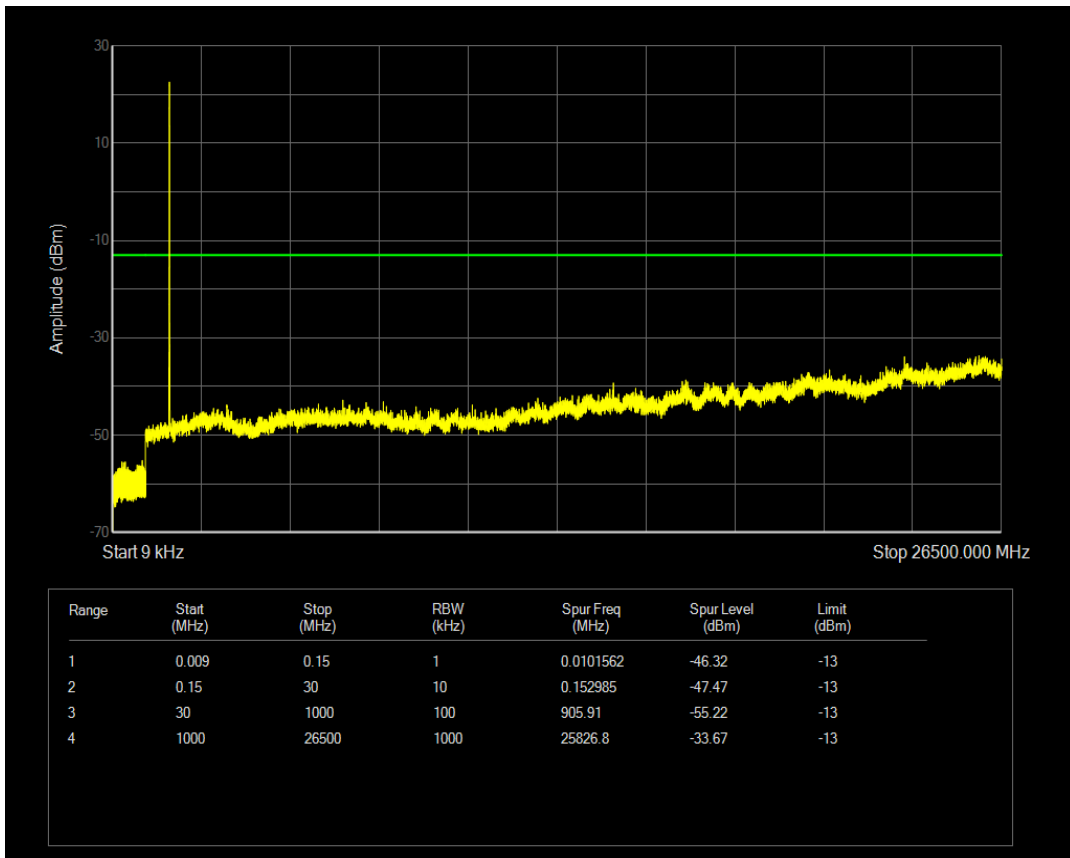

Band66 QPSK BW=5MHz Channel=131997 RB Size=25 Position=#0

Band66 16QAM BW=5MHz Channel=131997 RB Size=1 Position=#0