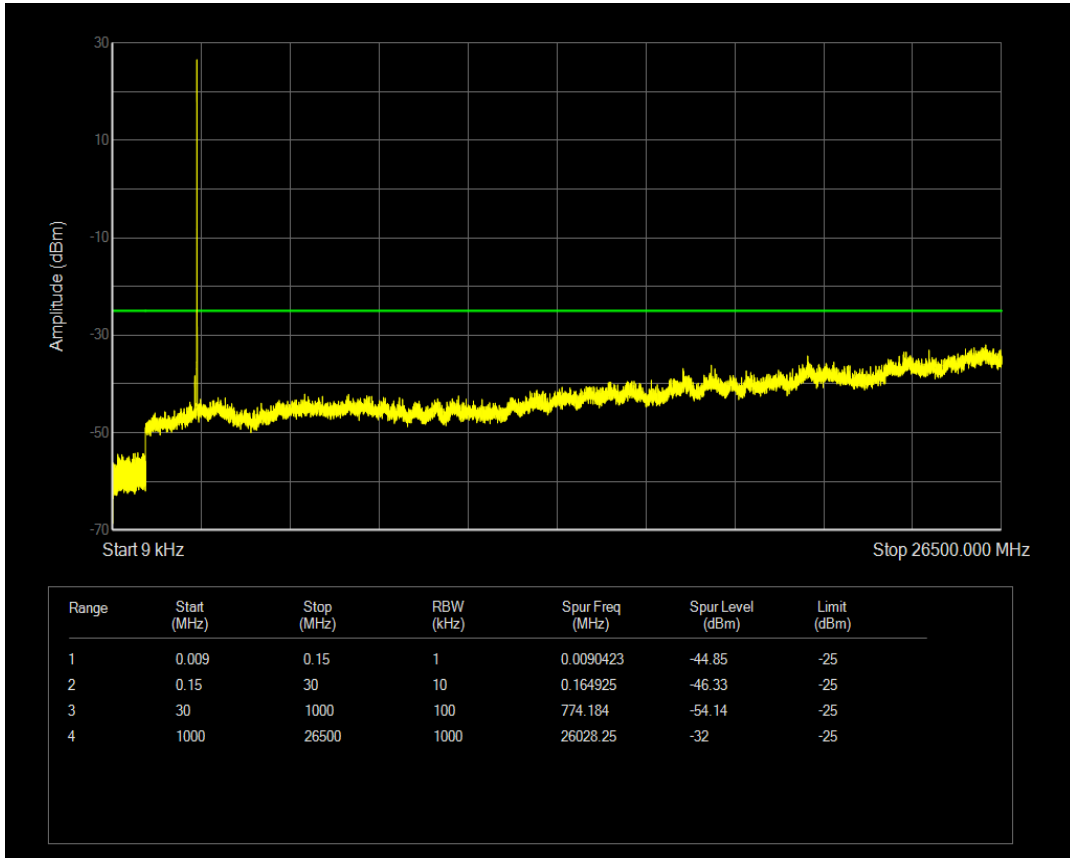

Band7 QPSK BW=5MHz Channel=20775 RB Size=25 Position=#0

Band7 16QAM BW=5MHz Channel=20775 RB Size=1 Position=#0

Band7 16QAM BW=5MHz Channel=20775 RB Size=25 Position=#0

Band7 QPSK BW=5MHz Channel=21100 RB Size=1 Position=#0