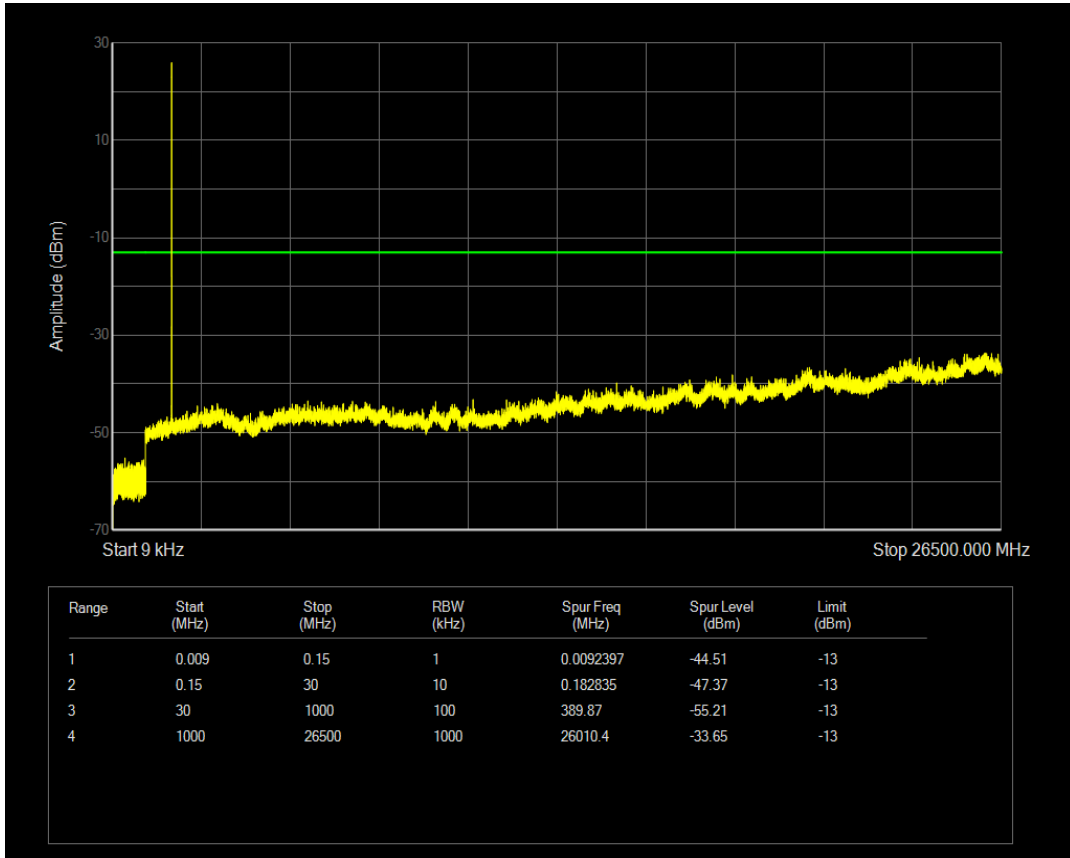

Band66 QPSK BW=1.4MHz Channel=132665 RB Size=1 Position=#0

Band66 16QAM BW=1.4MHz Channel=132665 RB Size=1 Position=#0

Band66 QPSK BW=3MHz Channel=131987 RB Size=1 Position=#0

Band66 16QAM BW=1.4MHz Channel=132665 RB Size=6 Position=#0