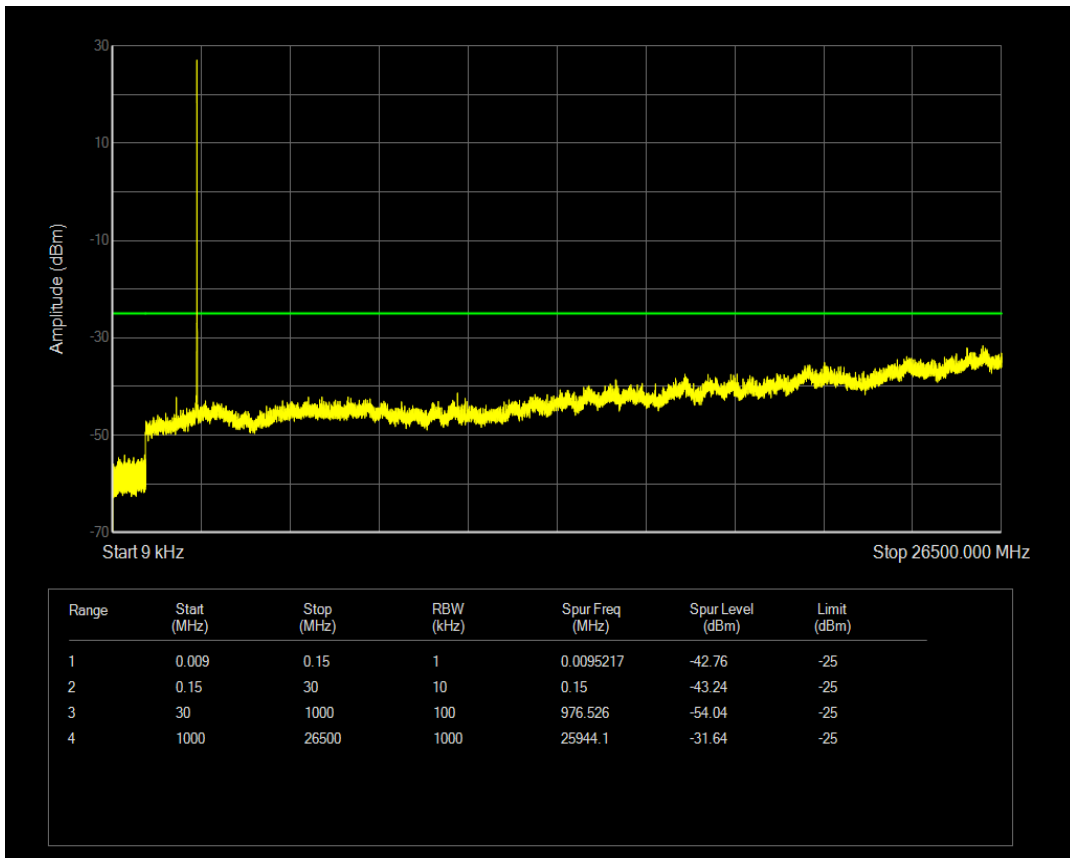

Band7 16QAM BW=5MHz Channel=21100 RB Size=1 Position=#0

Band7 QPSK BW=5MHz Channel=21100 RB Size=25 Position=#0