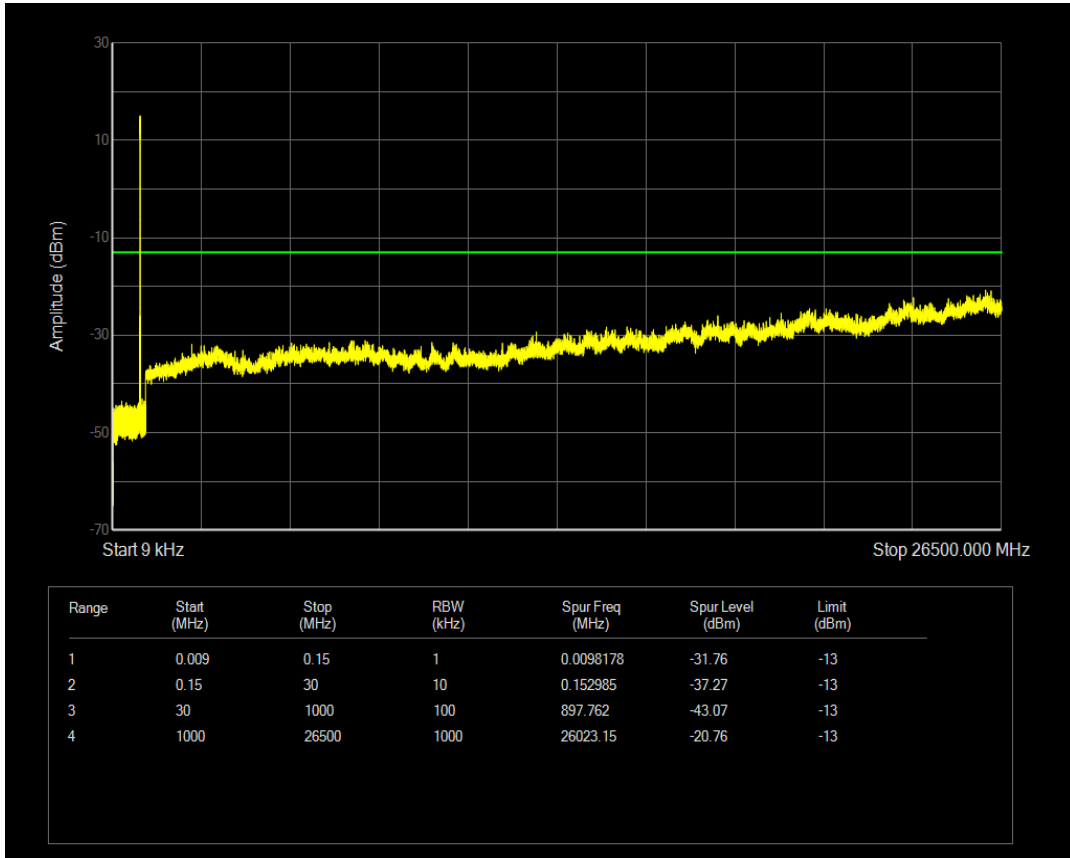

Band5 QPSK BW=5MHz Channel=20425 RB Size=25 Position=#0

Band5 16QAM BW=5MHz Channel=20425 RB Size=1 Position=#0

Band5 16QAM BW=5MHz Channel=20425 RB Size=25 Position=#0

Band5 QPSK BW=5MHz Channel=20525 RB Size=25 Position=#0

Band5 QPSK BW=5MHz Channel=20525 RB Size=1 Position=#0

Band5 16QAM BW=5MHz Channel=20525 RB Size=1 Position=#0

Band5 16QAM BW=5MHz Channel=20525 RB Size=25 Position=#0

Band5 QPSK BW=5MHz Channel=20625 RB Size=1 Position=#0