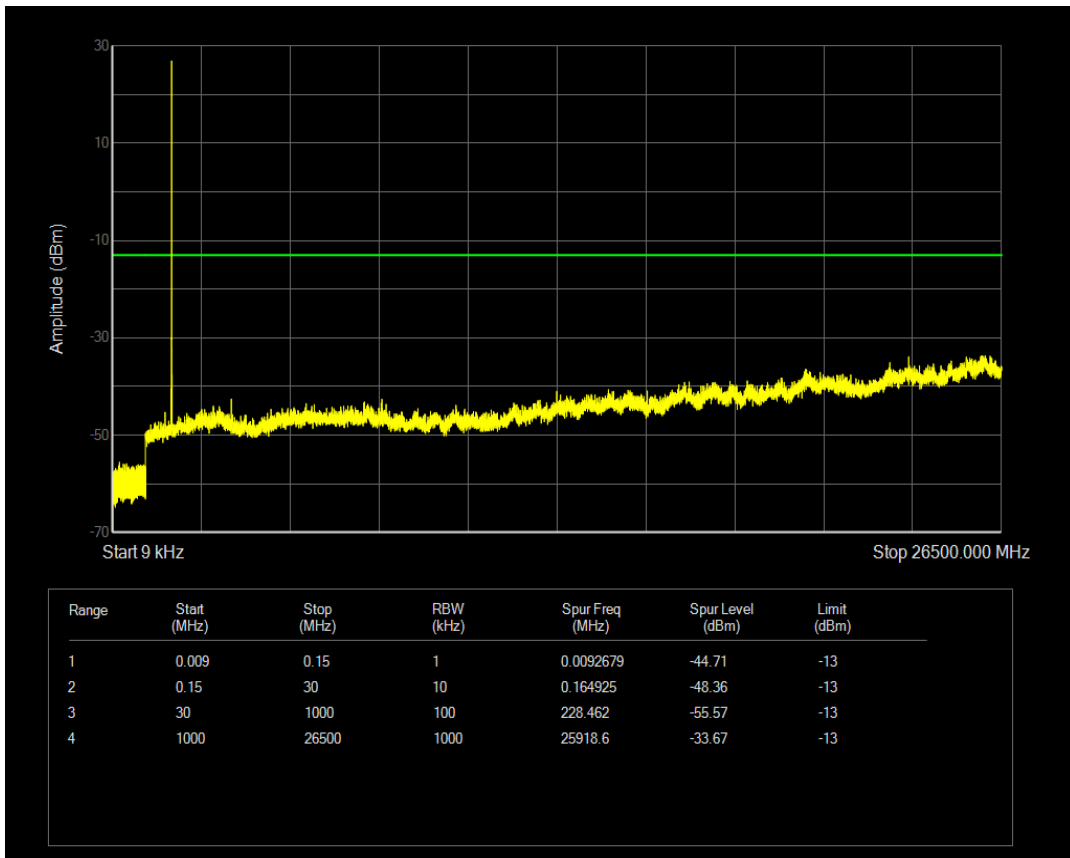

Band66 QPSK BW=1.4MHz Channel=132665 RB Size=1 Position=#0

Band66 16QAM BW=1.4MHz Channel=132665 RB Size=1 Position=#0