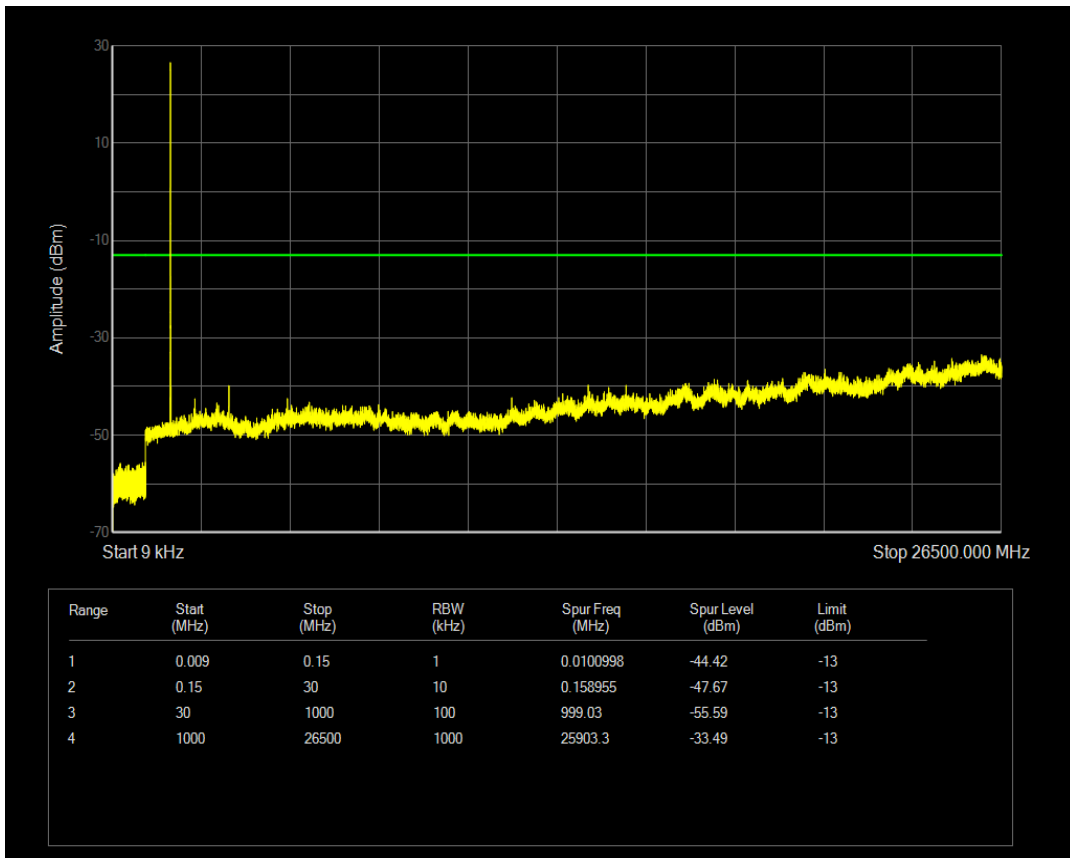

Band66 QPSK BW=5MHz Channel=132322 RB Size=1 Position=#0

Band66 16QAM BW=5MHz Channel=131997 RB Size=25 Position=#0