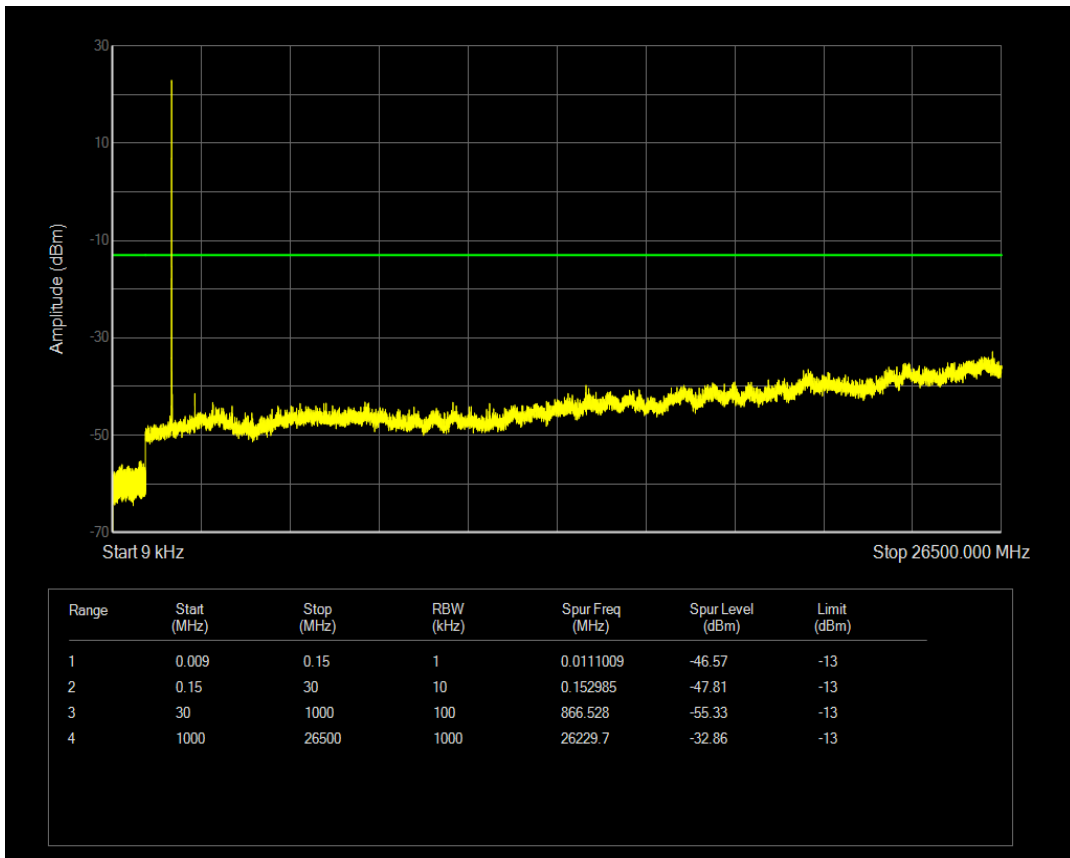

Band66 QPSK BW=3MHz Channel=132657 RB Size=15 Position=#0

Band66 16QAM BW=3MHz Channel=132657 RB Size=1 Position=#0