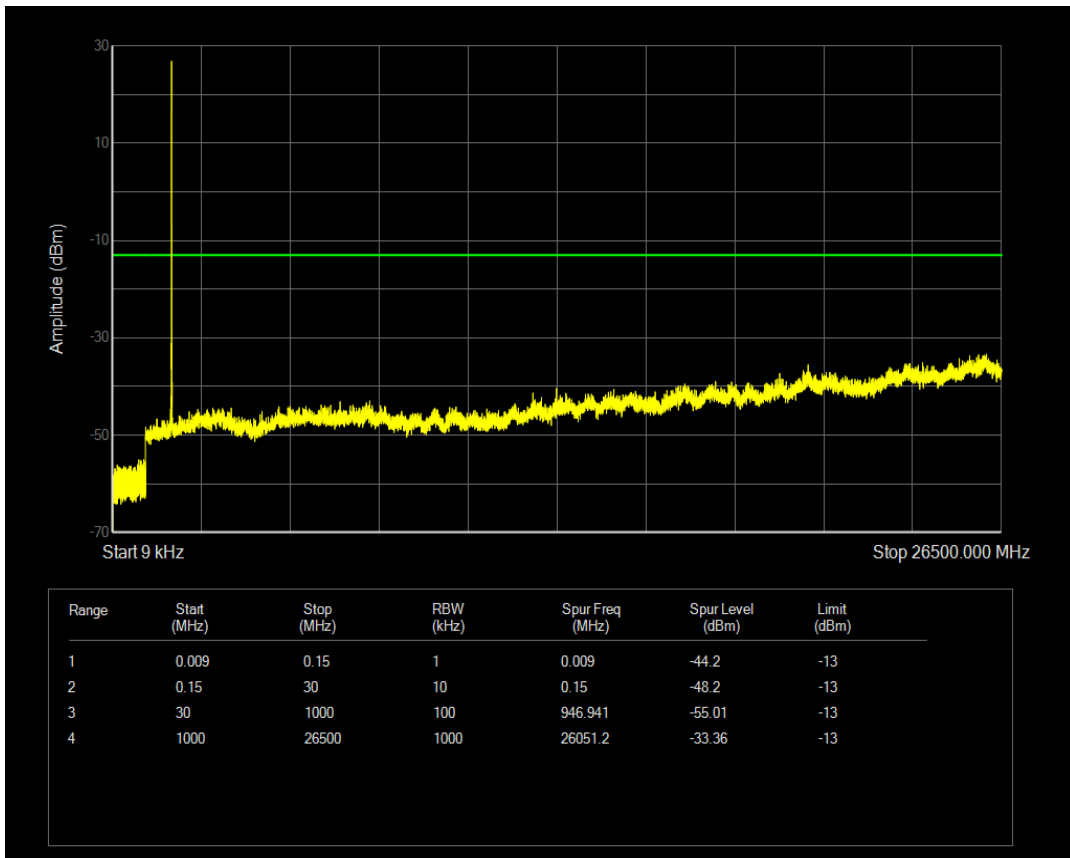

Band66 QPSK BW=3MHz Channel=132657 RB Size=1 Position=#0

Band66 16QAM BW=3MHz Channel=132322 RB Size=15 Position=#0