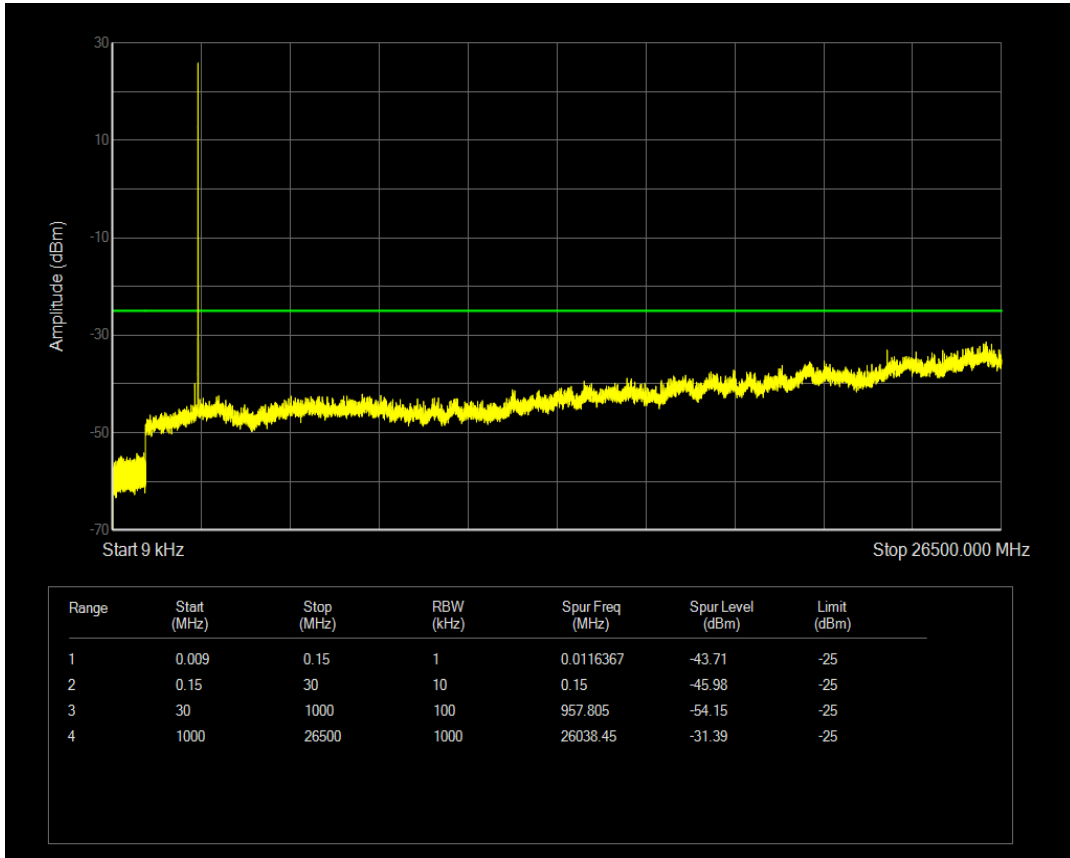

Band7 16QAM BW=5MHz Channel=21425 RB Size=1 Position=#0

Band7 16QAM BW=5MHz Channel=21425 RB Size=25 Position=#0