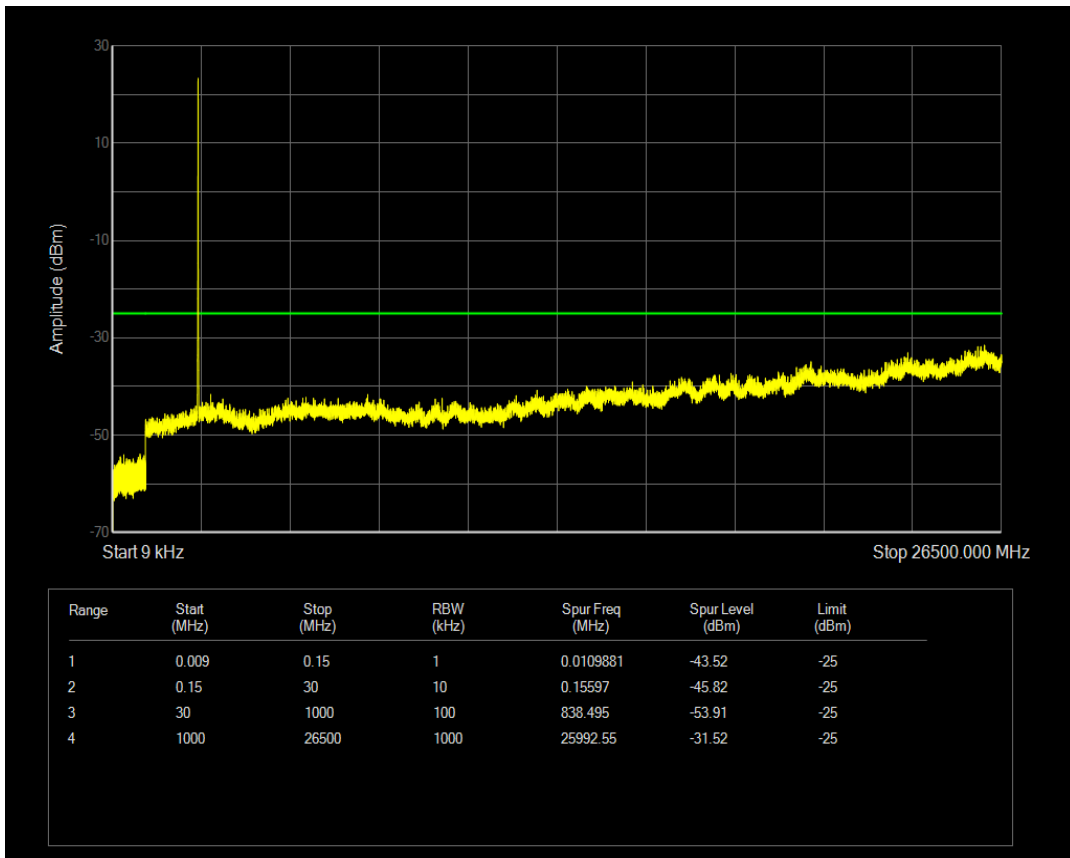

Band7 16QAM BW=5MHz Channel=21100 RB Size=1 Position=#0

Band7 QPSK BW=5MHz Channel=21100 RB Size=25 Position=#0

Band7 16QAM BW=5MHz Channel=21100 RB Size=25 Position=#0

Band7 QPSK BW=5MHz Channel=21425 RB Size=1 Position=#0

Band7 QPSK BW=5MHz Channel=21425 RB Size=25 Position=#0

Band7 16QAM BW=5MHz Channel=21425 RB Size=1 Position=#0

Band7 16QAM BW=5MHz Channel=21425 RB Size=25 Position=#0

Band7 QPSK BW=10MHz Channel=20800 RB Size=1 Position=#0