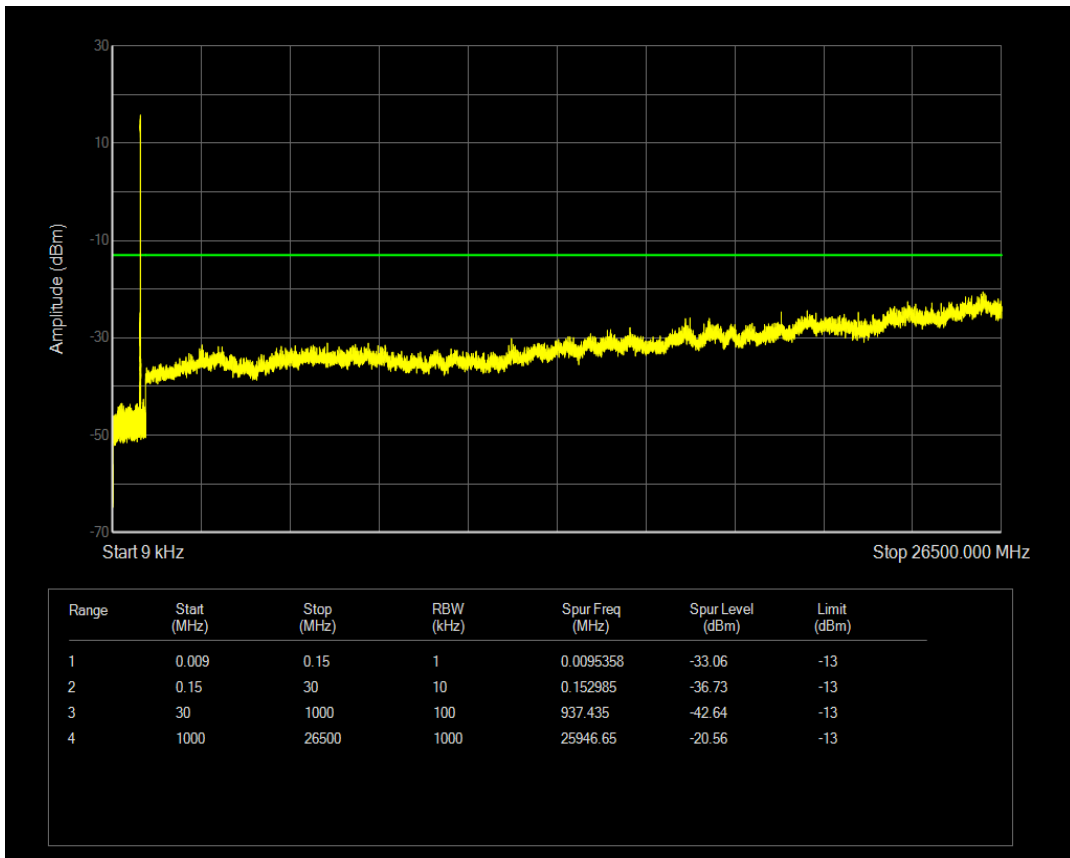

Band5 QPSK BW=5MHz Channel=20525 RB Size=1 Position=#0

Band5 16QAM BW=5MHz Channel=20525 RB Size=1 Position=#0

Band5 16QAM BW=5MHz Channel=20525 RB Size=25 Position=#0

Band5 QPSK BW=5MHz Channel=20625 RB Size=1 Position=#0

Band5 QPSK BW=5MHz Channel=20625 RB Size=25 Position=#0

Band5 16QAM BW=5MHz Channel=20625 RB Size=1 Position=#0

Band5 16QAM BW=5MHz Channel=20625 RB Size=25 Position=#0

Band5 QPSK BW=10MHz Channel=20450 RB Size=50 Position=#0