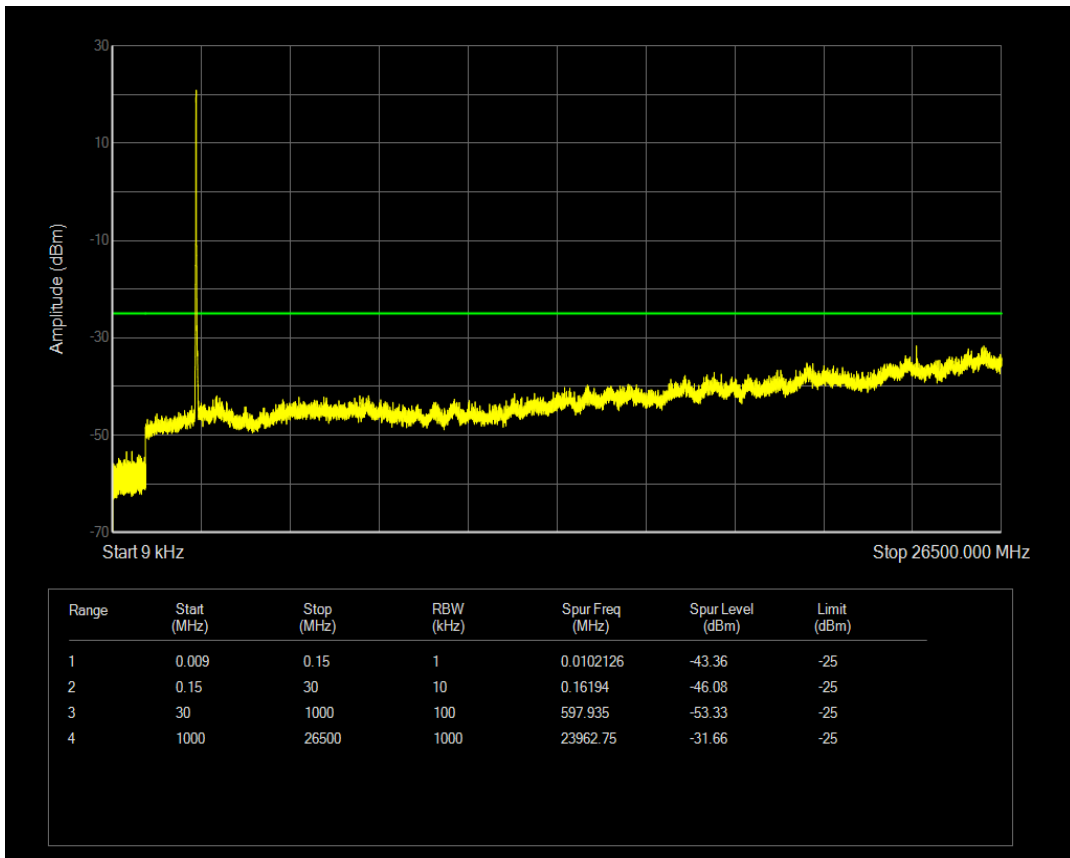

Band7 QPSK BW=15MHz Channel=20825 RB Size=75 Position=#0

Band7 16QAM BW=15MHz Channel=20825 RB Size=75 Position=#0