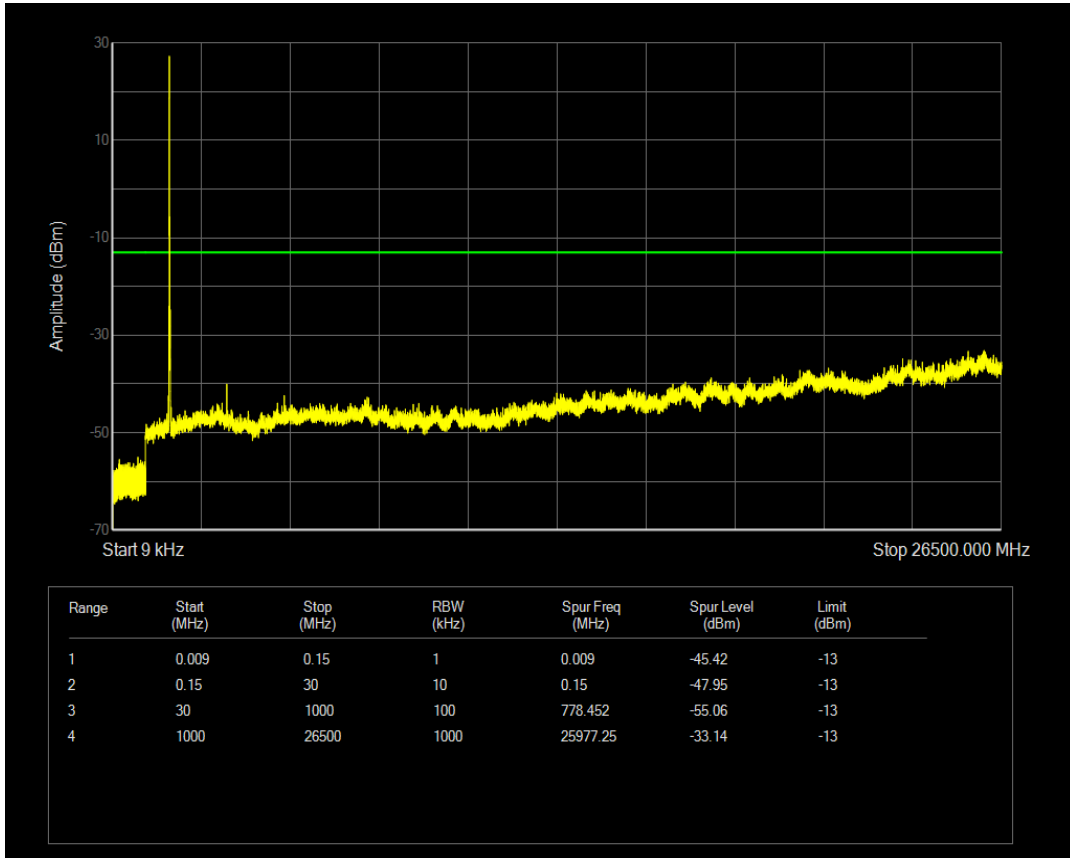

Band66 16QAM BW=15MHz Channel=132047 RB Size=1 Position=#0

Band66 16QAM BW=15MHz Channel=132047 RB Size=75 Position=#0