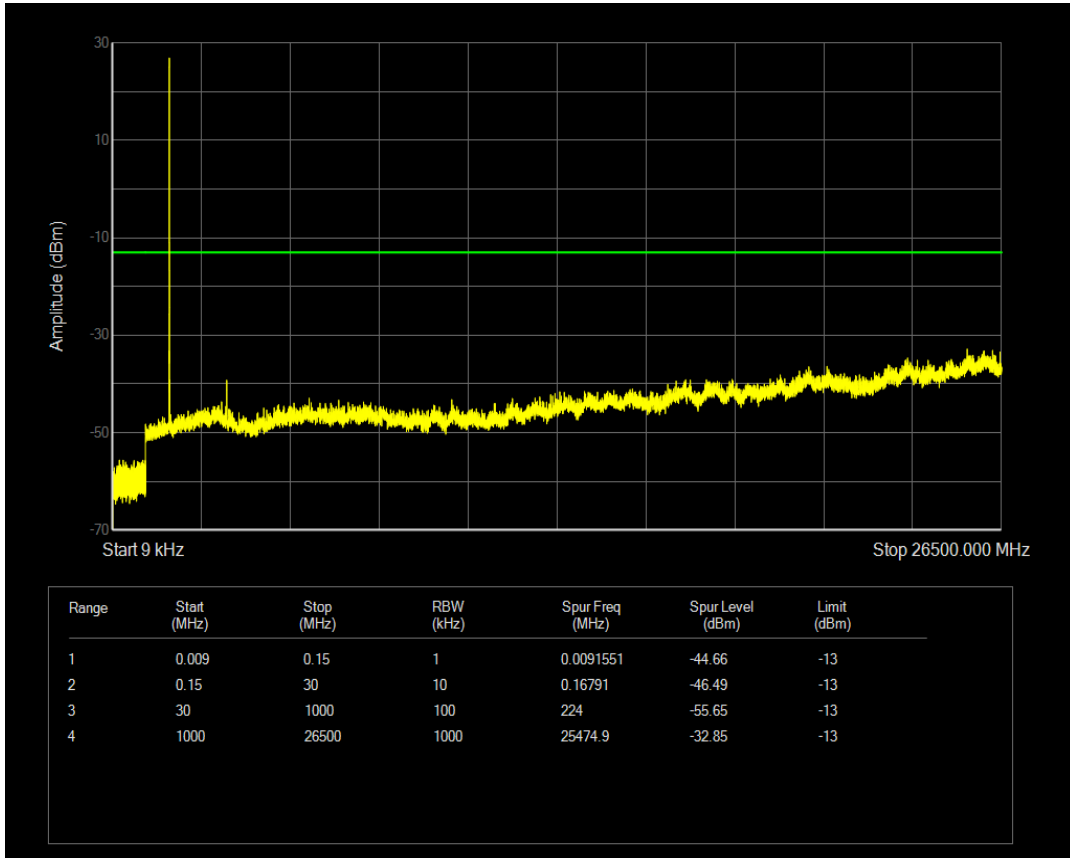

Band66 16QAM BW=5MHz Channel=131997 RB Size=1 Position=#0

Band66 QPSK BW=5MHz Channel=132322 RB Size=1 Position=#0