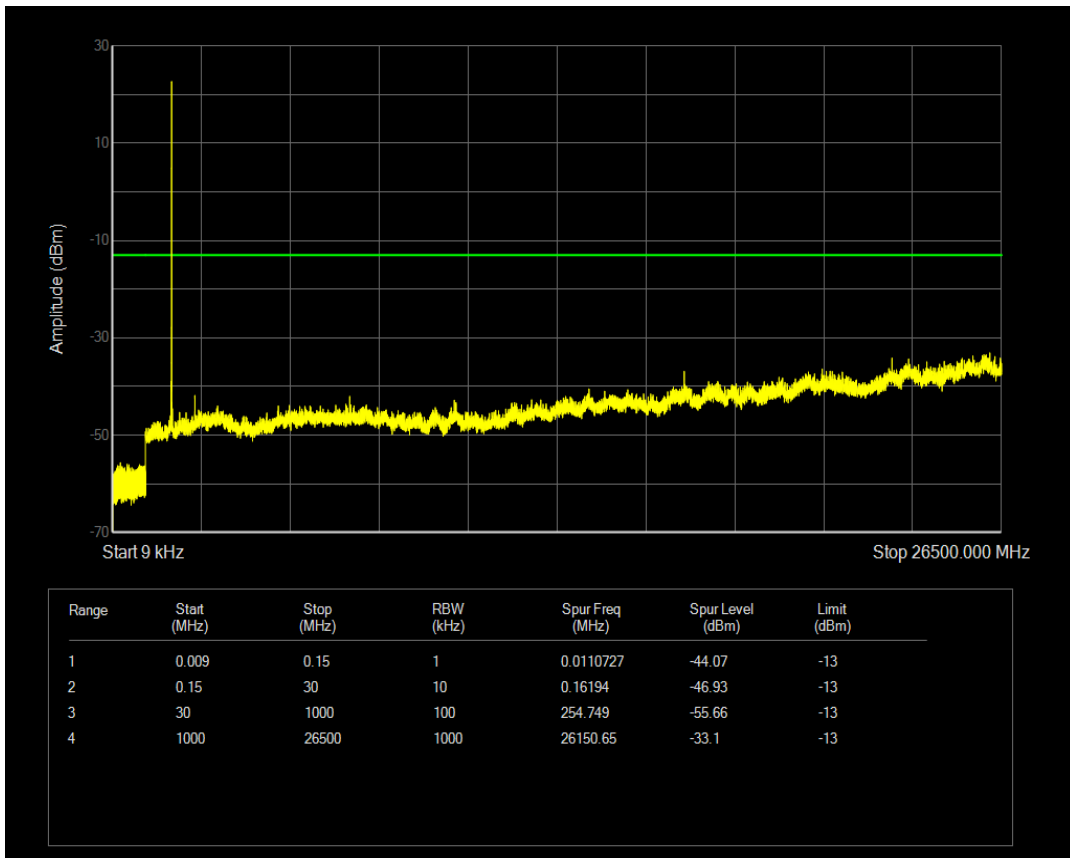

Band66 16QAM BW=3MHz Channel=132657 RB Size=15 Position=#0

Band66 QPSK BW=5MHz Channel=131997 RB Size=1 Position=#0