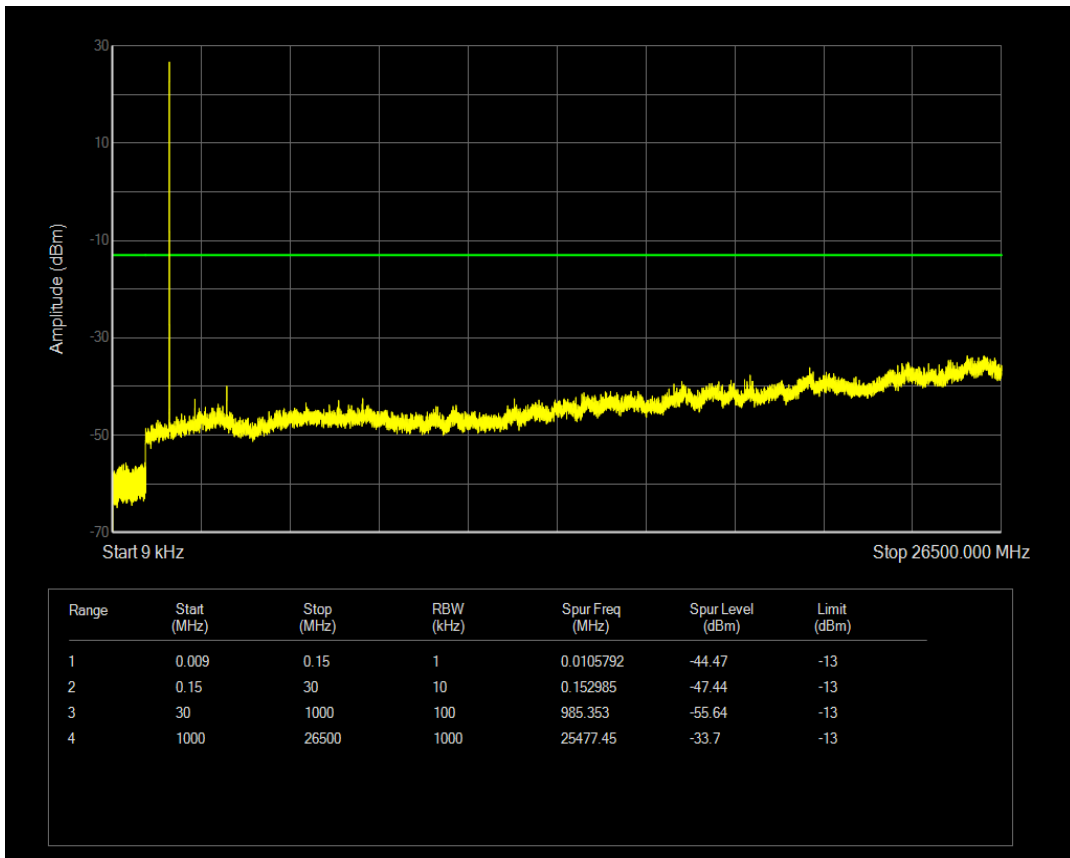

Band66 16QAM BW=1.4MHz Channel=131979 RB Size=6 Position=#0

Band66 QPSK BW=1.4MHz Channel=132322 RB Size=1 Position=#0