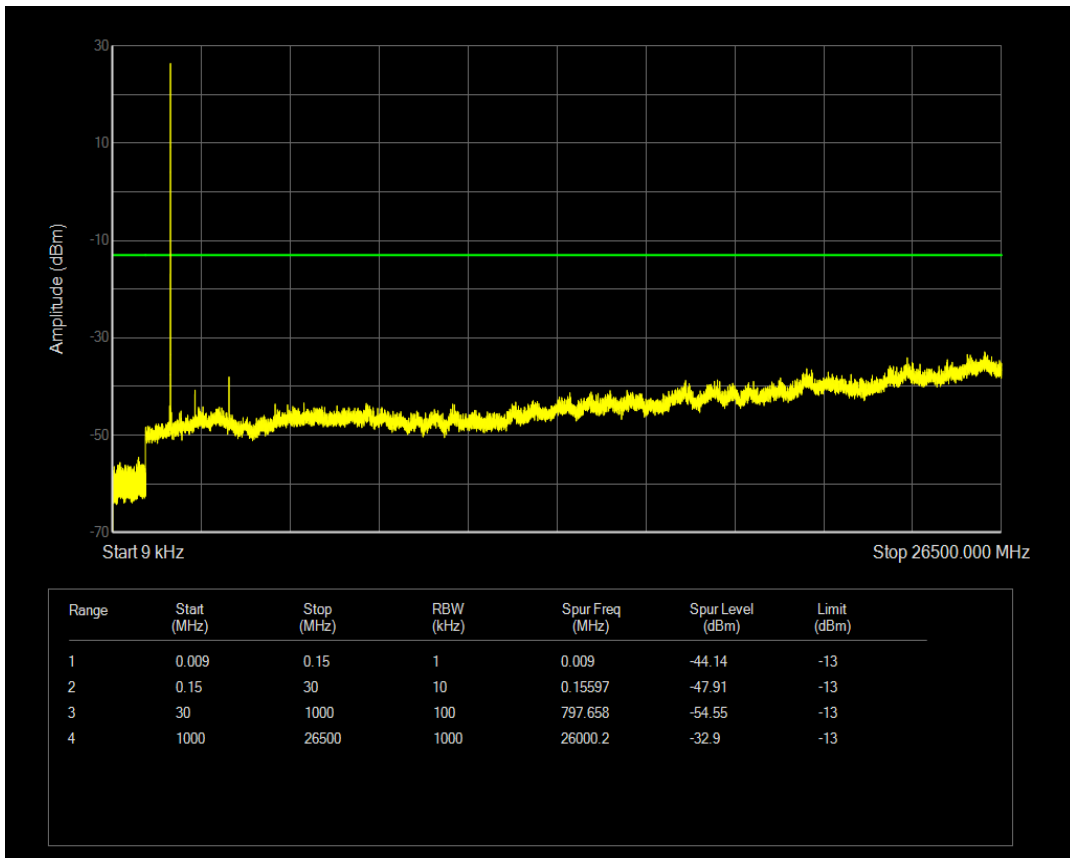

Band66 16QAM BW=1.4MHz Channel=132322 RB Size=1 Position=#0

Band66 QPSK BW=1.4MHz Channel=132665 RB Size=6 Position=#0