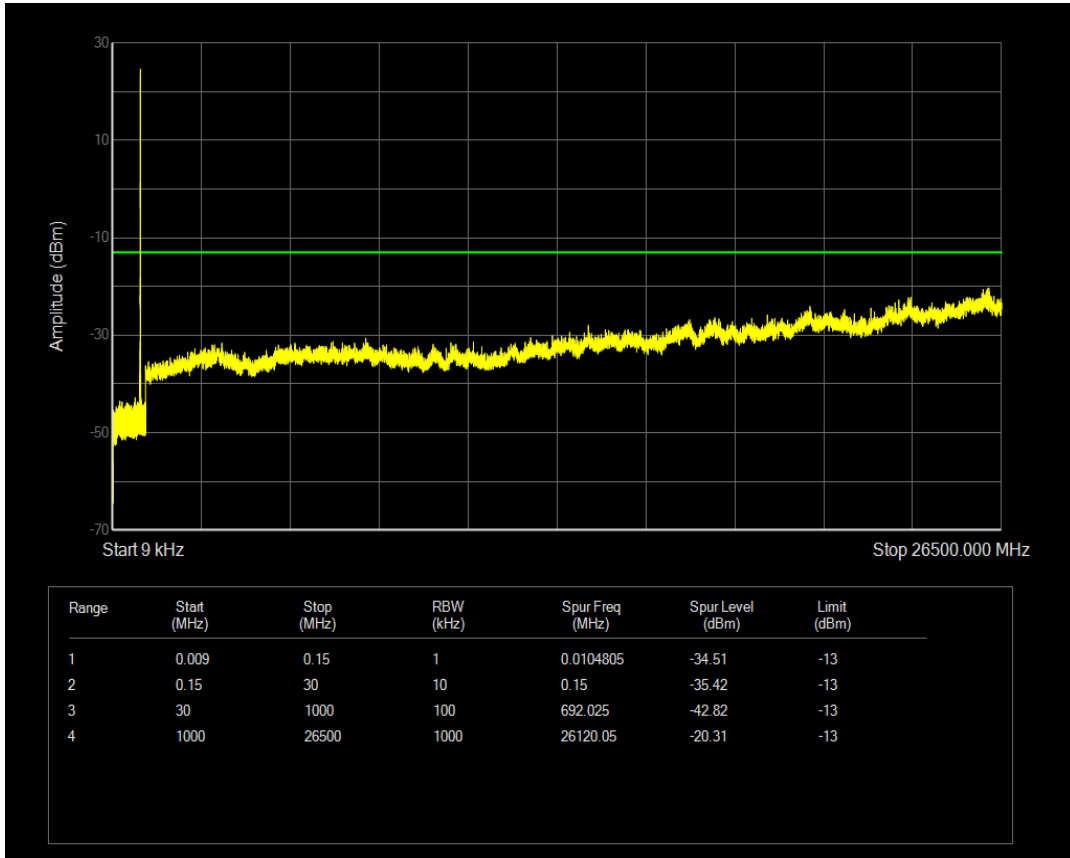

Band5 QPSK BW=5MHz Channel=20525 RB Size=1 Position=#0

Band5 16QAM BW=5MHz Channel=20525 RB Size=1 Position=#0

Band5 16QAM BW=5MHz Channel=20525 RB Size=25 Position=#0

Band5 QPSK BW=5MHz Channel=20625 RB Size=1 Position=#0

Band5 QPSK BW=5MHz Channel=20625 RB Size=25 Position=#0

Band5 16QAM BW=5MHz Channel=20625 RB Size=1 Position=#0

Band5 16QAM BW=5MHz Channel=20625 RB Size=25 Position=#0

Band5 QPSK BW=10MHz Channel=20450 RB Size=50 Position=#0