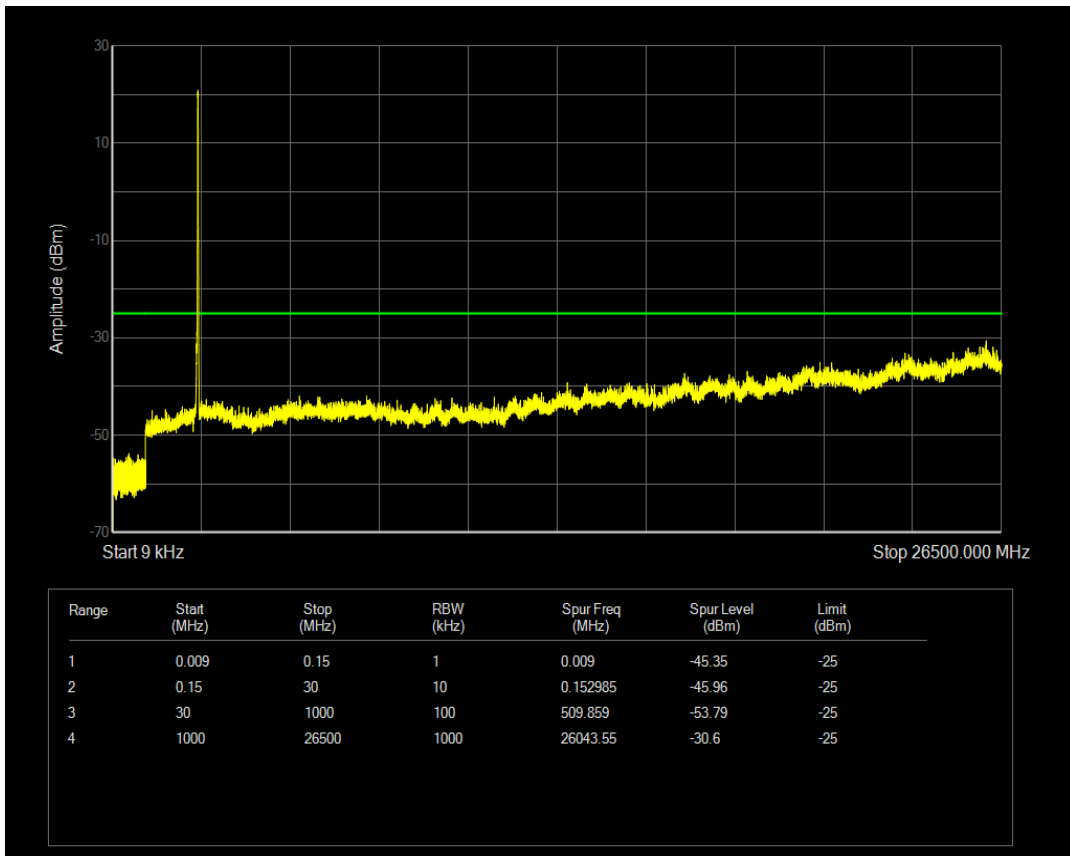

Band7 QPSK BW=15MHz Channel=21375 RB Size=75 Position=#0

Band7 16QAM BW=15MHz Channel=21375 RB Size=1 Position=#0