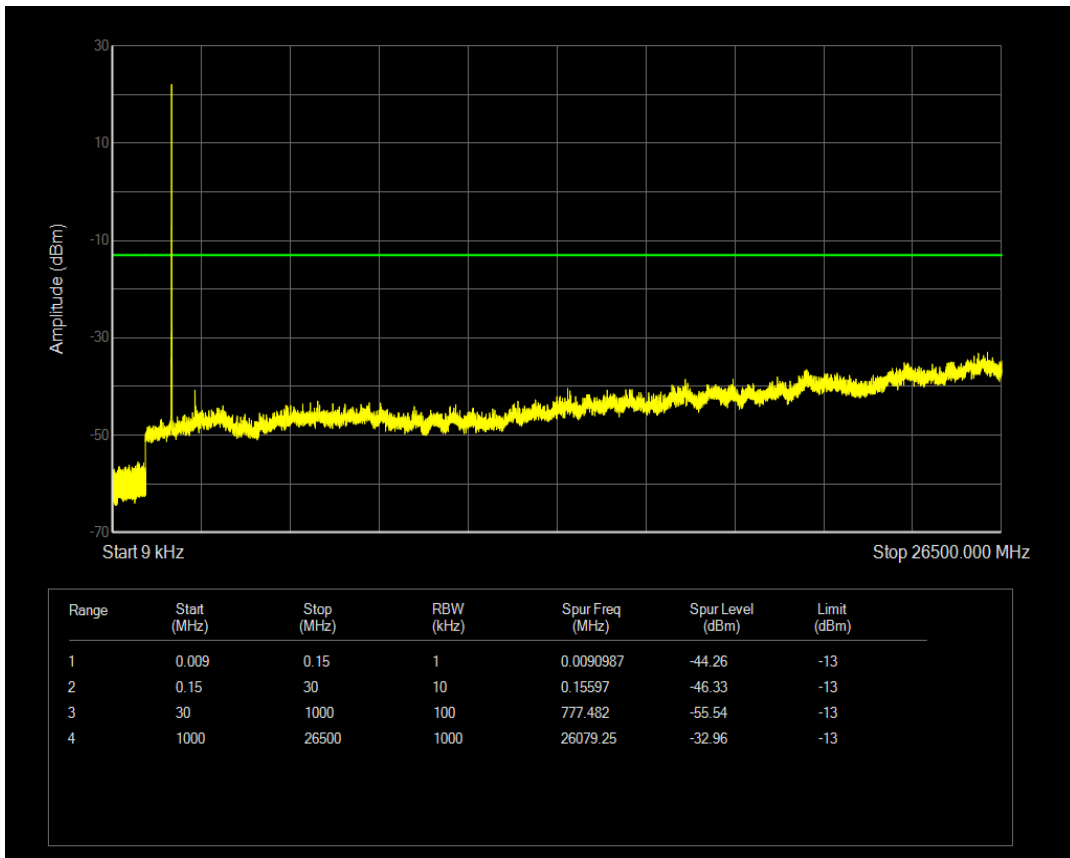

Band66 QPSK BW=5MHz Channel=132647 RB Size=25 Position=#0

Band66 16QAM BW=5MHz Channel=132647 RB Size=25 Position=#0