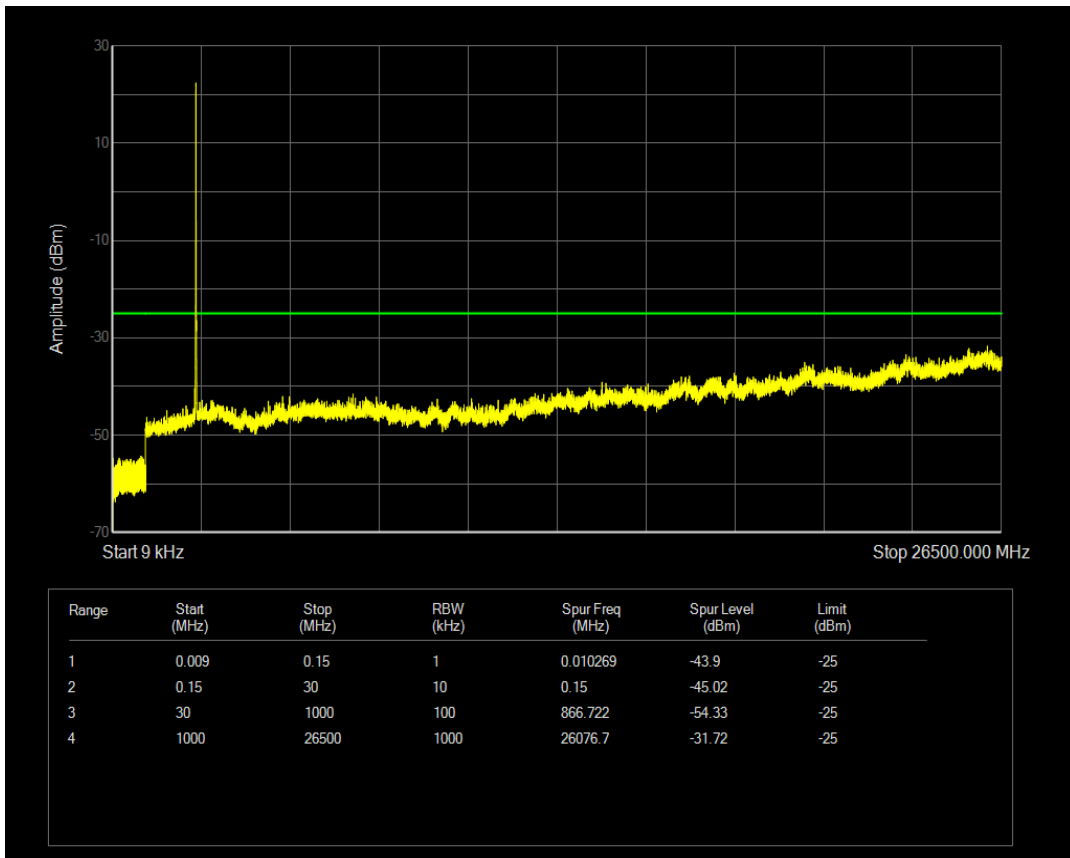

Band7 QPSK BW=5MHz Channel=20775 RB Size=25 Position=#0

Band7 16QAM BW=5MHz Channel=20775 RB Size=1 Position=#0