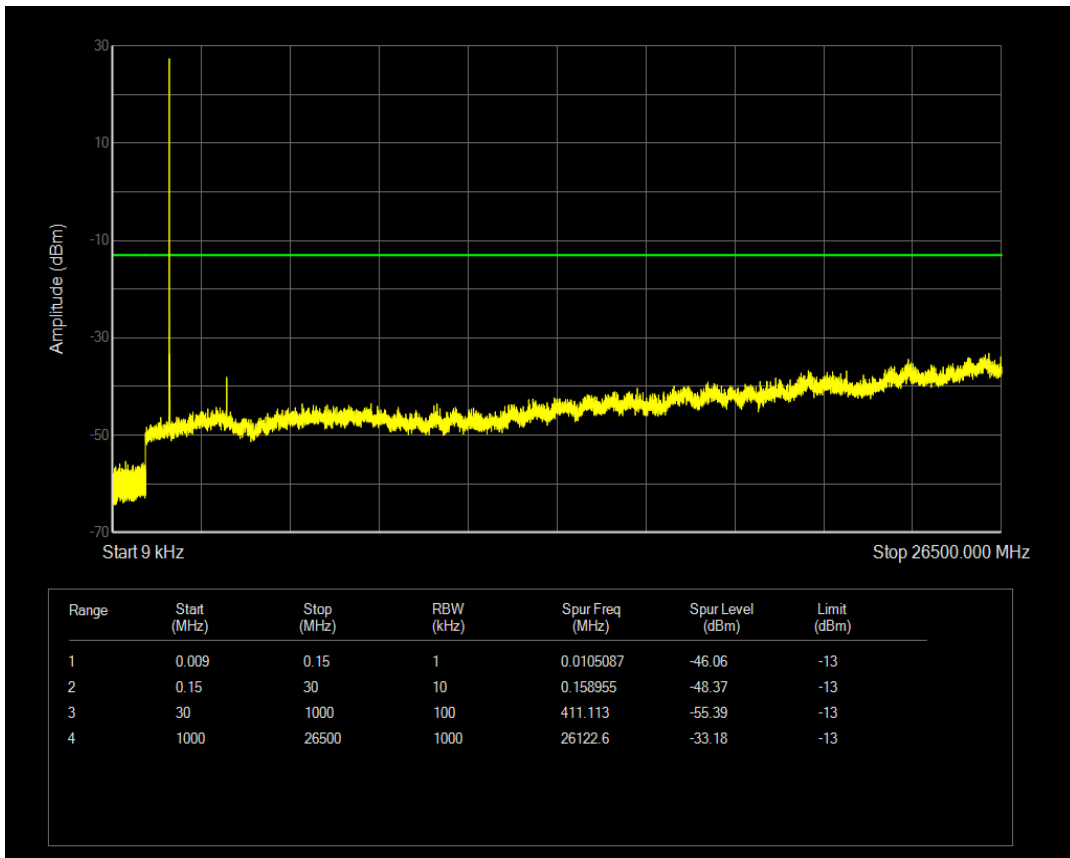

Band66 QPSK BW=1.4MHz Channel=131979 RB Size=1 Position=#0

Band66 16QAM BW=1.4MHz Channel=131979 RB Size=1 Position=#0