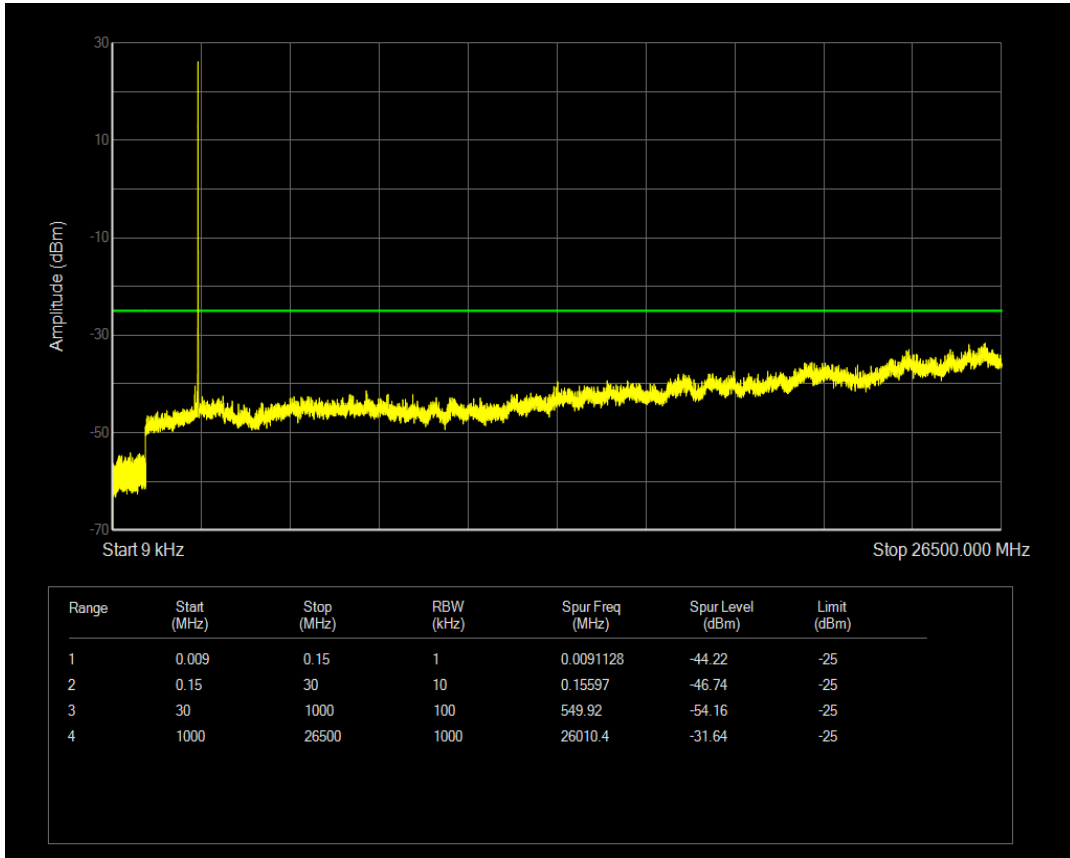

Band7 16QAM BW=5MHz Channel=21100 RB Size=1 Position=#0

Band7 QPSK BW=5MHz Channel=21100 RB Size=25 Position=#0

Band7 16QAM BW=5MHz Channel=21100 RB Size=25 Position=#0

Band7 QPSK BW=5MHz Channel=21425 RB Size=1 Position=#0

Band7 QPSK BW=5MHz Channel=21425 RB Size=25 Position=#0

Band7 16QAM BW=5MHz Channel=21425 RB Size=1 Position=#0

Band7 16QAM BW=5MHz Channel=21425 RB Size=25 Position=#0

Band7 QPSK BW=10MHz Channel=20800 RB Size=1 Position=#0