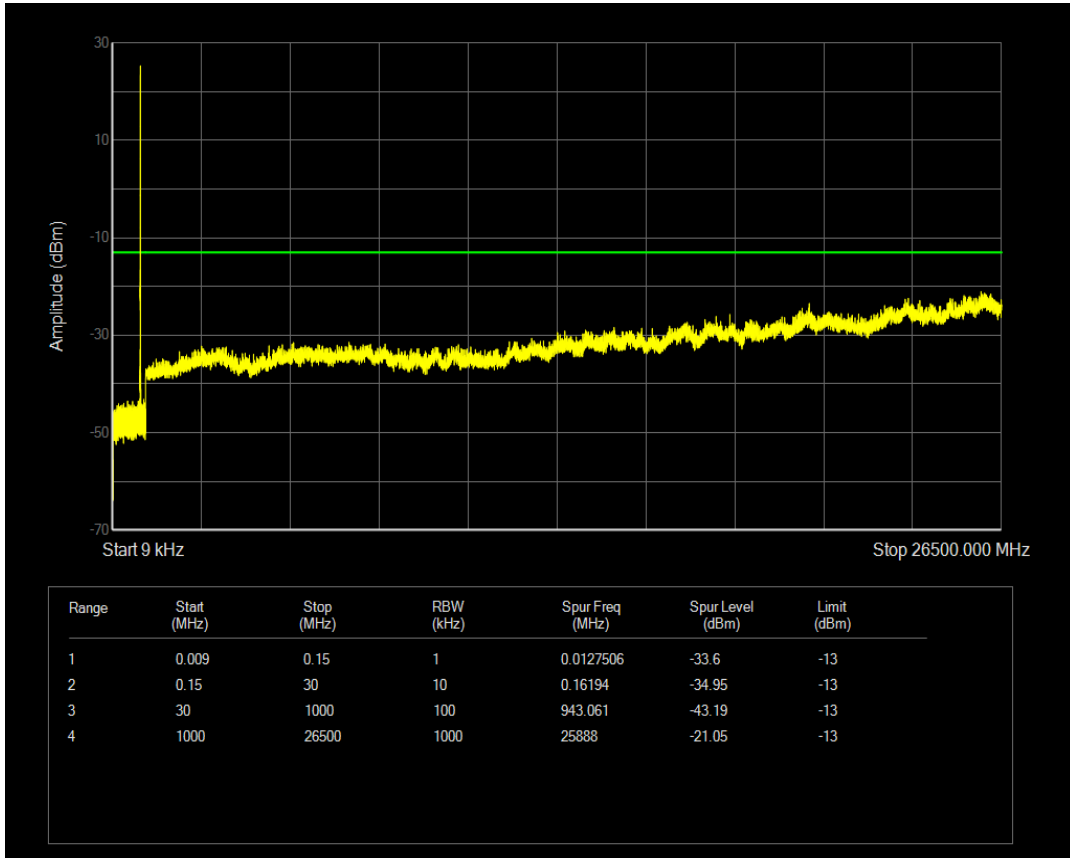

Band5 QPSK BW=5MHz Channel=20525 RB Size=1 Position=#0

Band5 16QAM BW=5MHz Channel=20525 RB Size=1 Position=#0

Band5 16QAM BW=5MHz Channel=20525 RB Size=25 Position=#0

Band5 QPSK BW=5MHz Channel=20625 RB Size=1 Position=#0

Band5 QPSK BW=5MHz Channel=20625 RB Size=25 Position=#0

Band5 16QAM BW=5MHz Channel=20625 RB Size=1 Position=#0

Band5 16QAM BW=5MHz Channel=20625 RB Size=25 Position=#0

Band5 QPSK BW=10MHz Channel=20450 RB Size=50 Position=#0