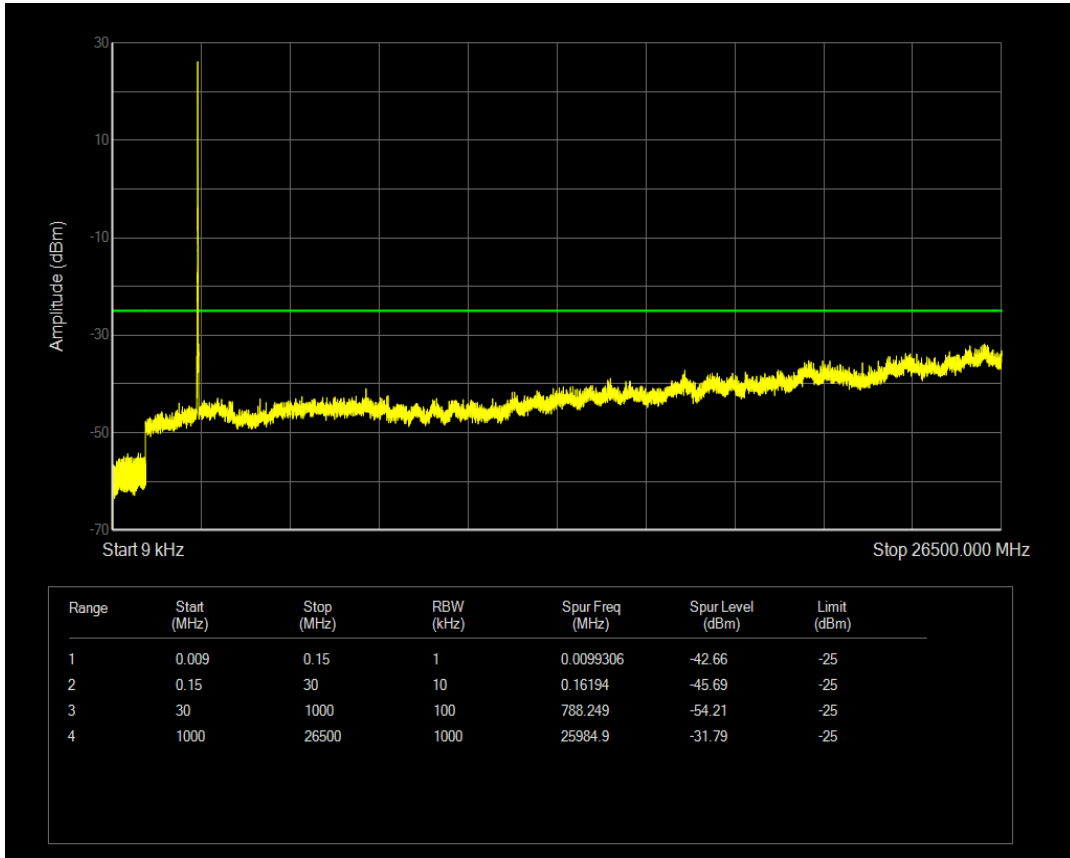

Band7 16QAM BW=15MHz Channel=21375 RB Size=1 Position=#0

Band7 16QAM BW=15MHz Channel=21375 RB Size=75 Position=#0