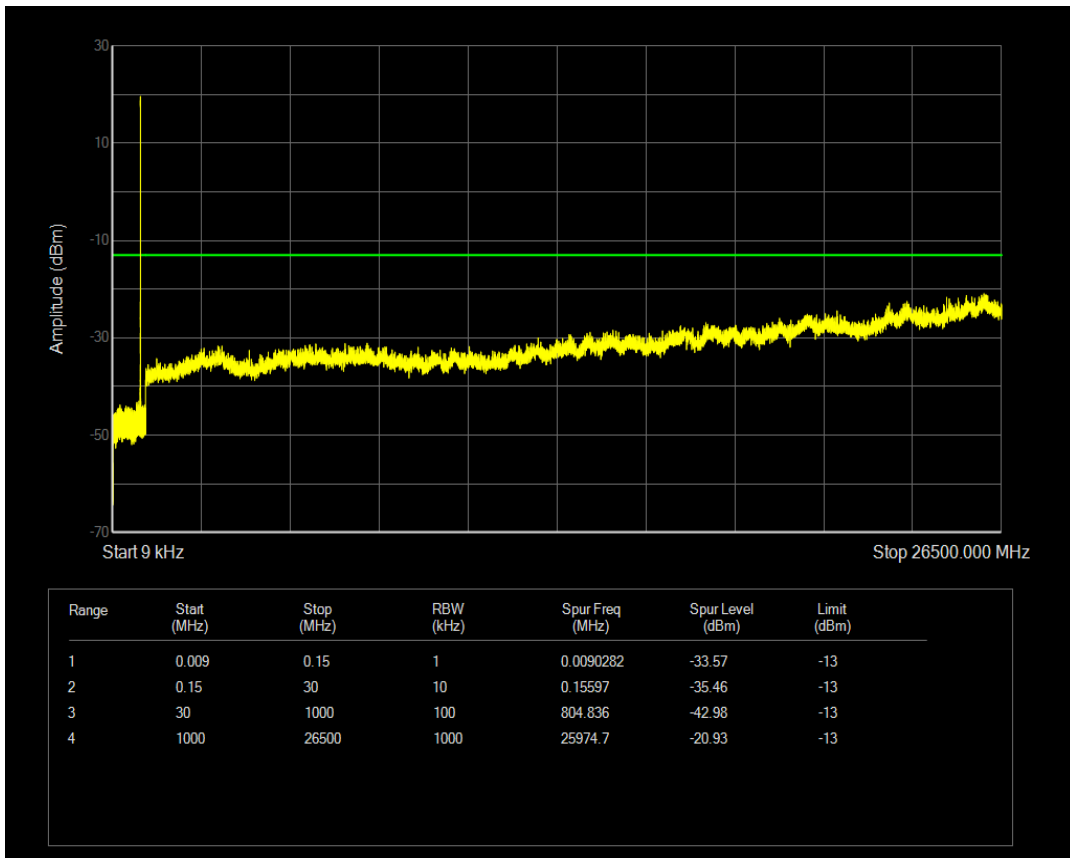

Band5 QPSK BW=1.4MHz Channel=20643 RB Size=6 Position=#0

Band5 16QAM BW=1.4MHz Channel=20643 RB Size=1 Position=#0

Band5 16QAM BW=1.4MHz Channel=20643 RB Size=6 Position=#0

Band5 QPSK BW=3MHz Channel=20415 RB Size=1 Position=#0