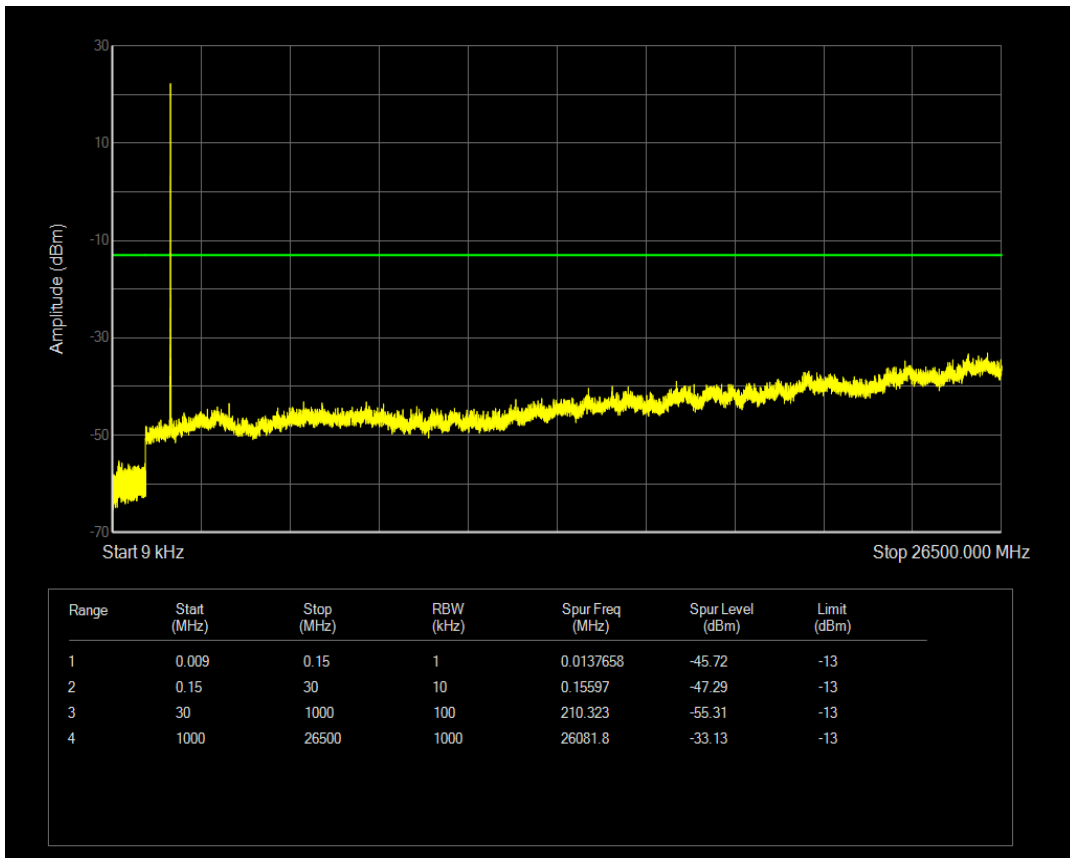

Band66 16QAM BW=5MHz Channel=132322 RB Size=25 Position=#0

Band66 QPSK BW=5MHz Channel=132647 RB Size=1 Position=#0