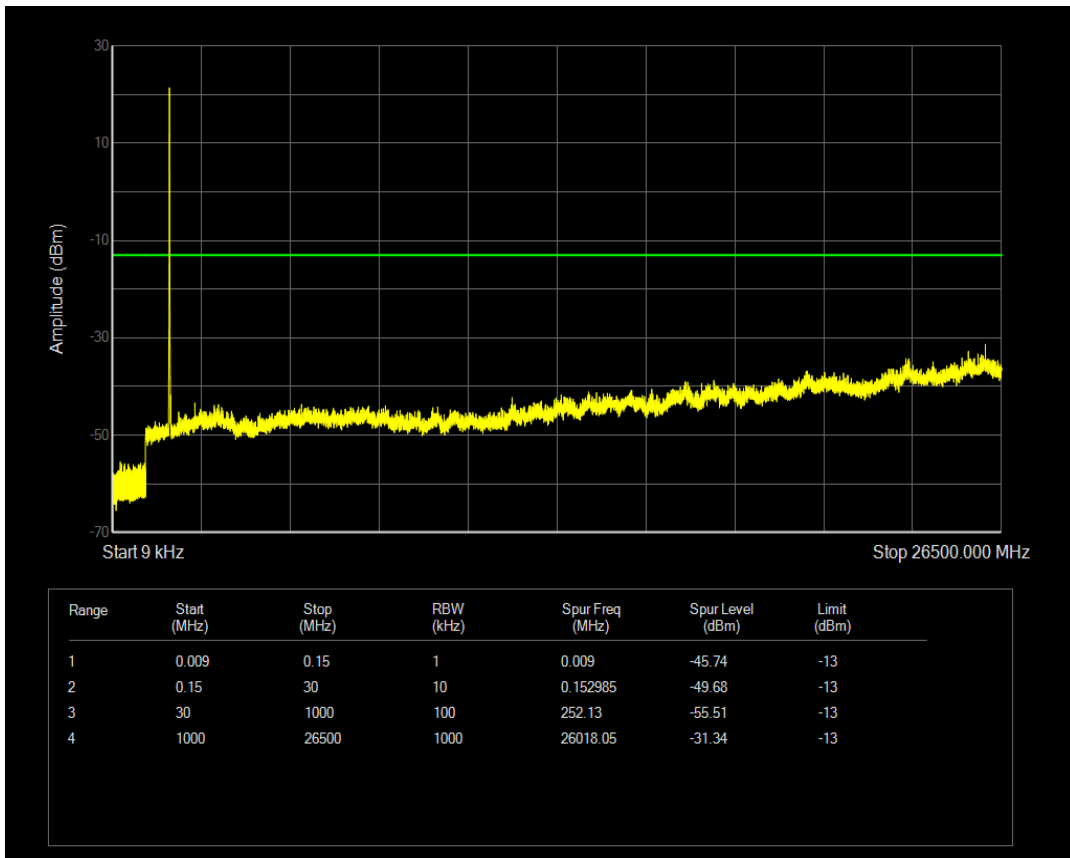

Band66 QPSK BW=10MHz Channel=132022 RB Size=50 Position=#0

Band66 16QAM BW=10MHz Channel=132022 RB Size=1 Position=#0