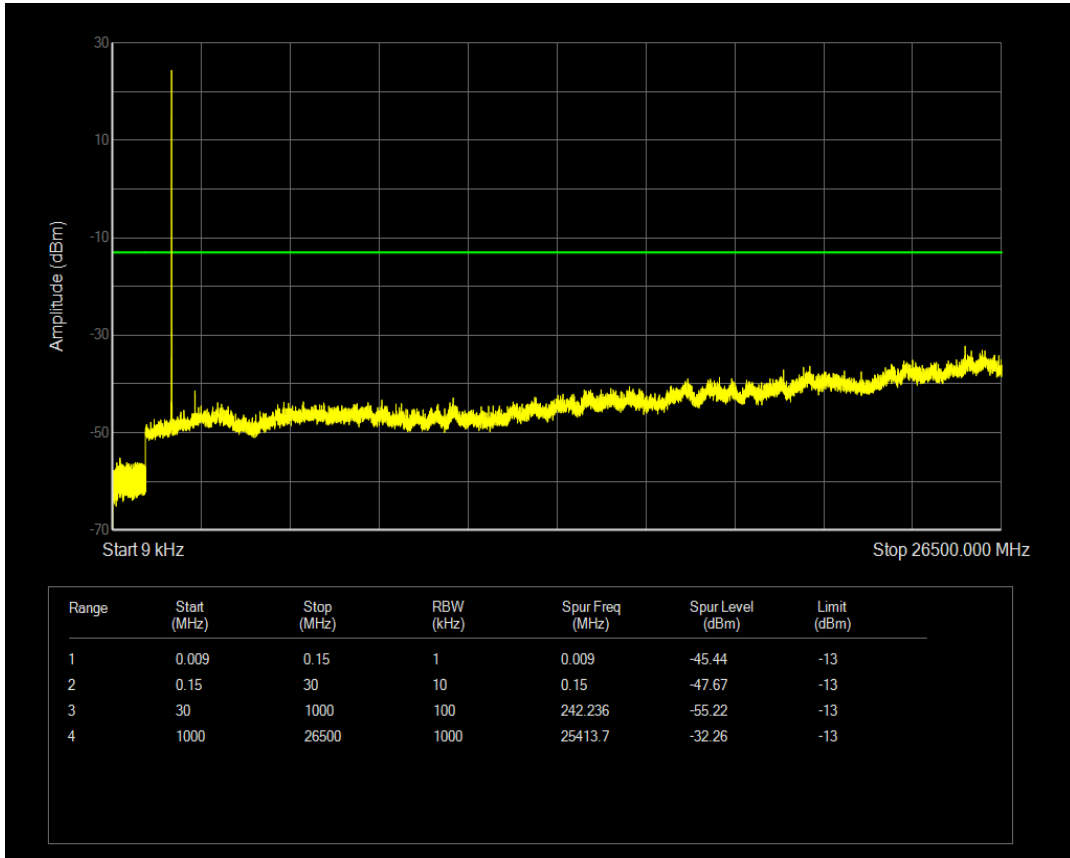

Band66 16QAM BW=3MHz Channel=132657 RB Size=1 Position=#0

Band66 16QAM BW=3MHz Channel=132657 RB Size=15 Position=#0