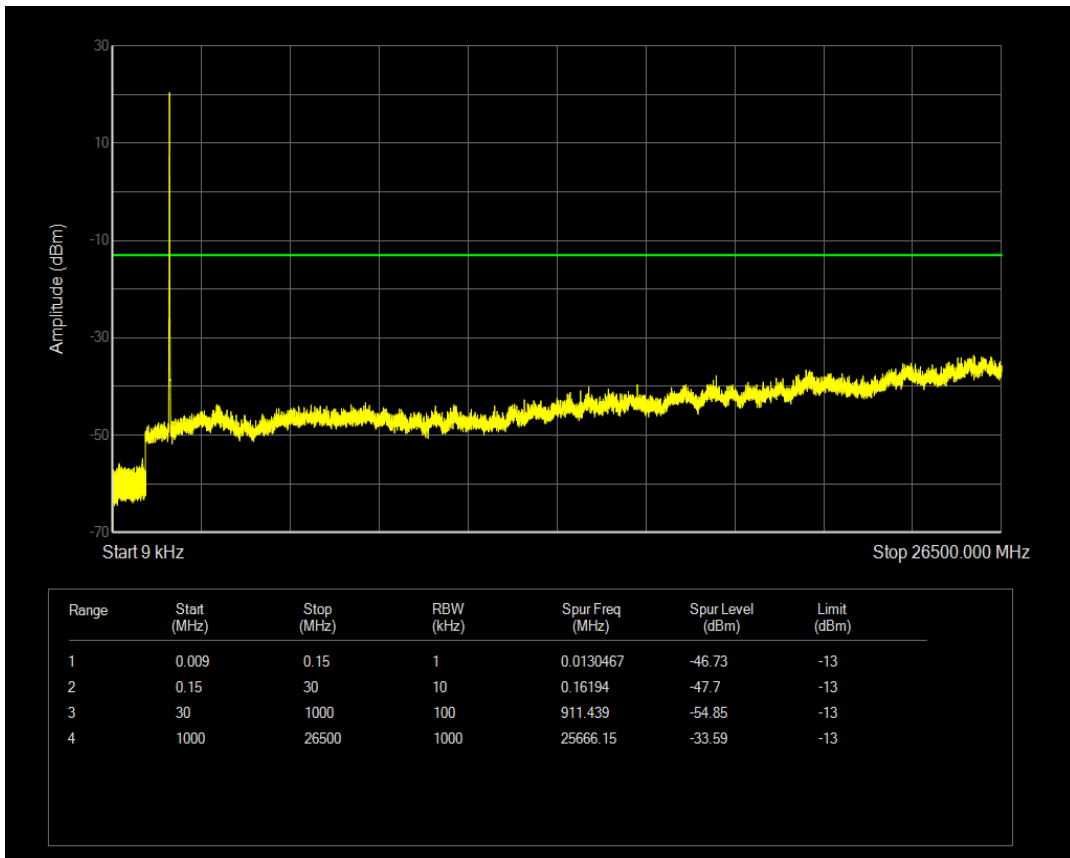

Band66 16QAM BW=10MHz Channel=132022 RB Size=50 Position=#0

Band66 QPSK BW=10MHz Channel=132322 RB Size=50 Position=#0