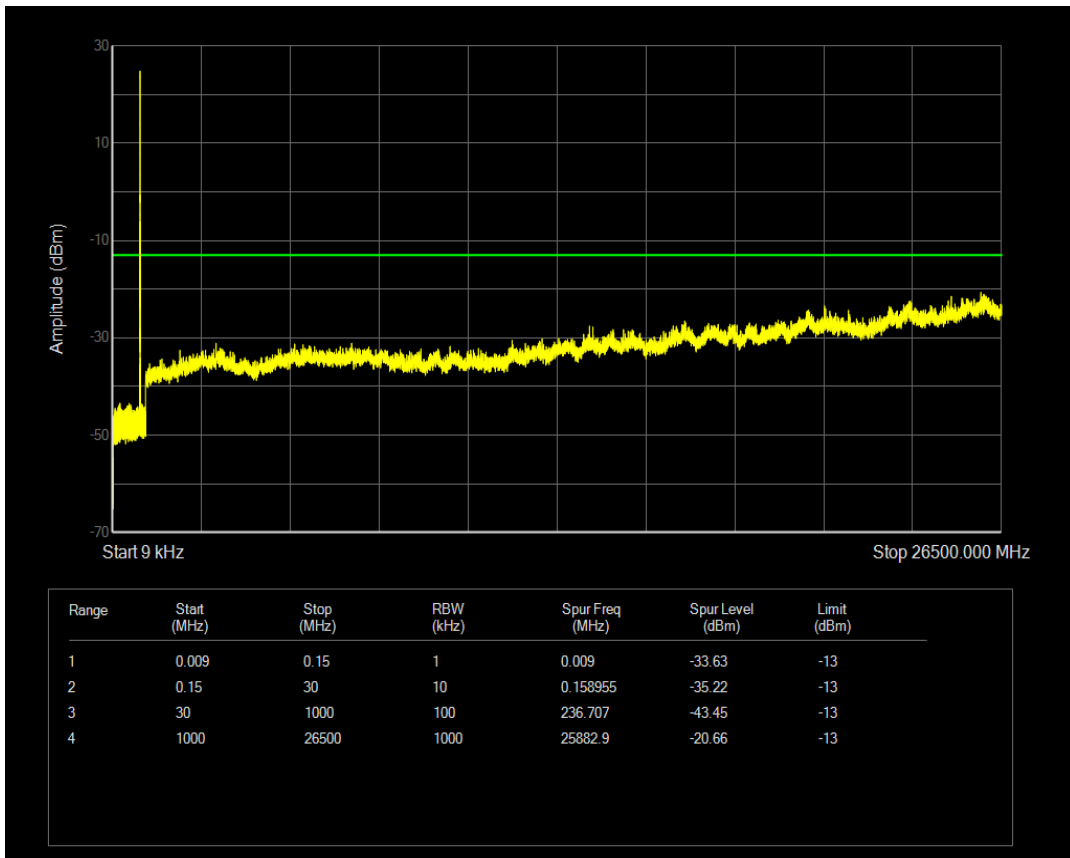

Band5 QPSK BW=5MHz Channel=20425 RB Size=25 Position=#0

Band5 16QAM BW=5MHz Channel=20425 RB Size=1 Position=#0

Band5 16QAM BW=5MHz Channel=20425 RB Size=25 Position=#0

Band5 QPSK BW=5MHz Channel=20525 RB Size=25 Position=#0

Band5 QPSK BW=5MHz Channel=20525 RB Size=1 Position=#0

Band5 16QAM BW=5MHz Channel=20525 RB Size=1 Position=#0

Band5 16QAM BW=5MHz Channel=20525 RB Size=25 Position=#0

Band5 QPSK BW=5MHz Channel=20625 RB Size=1 Position=#0