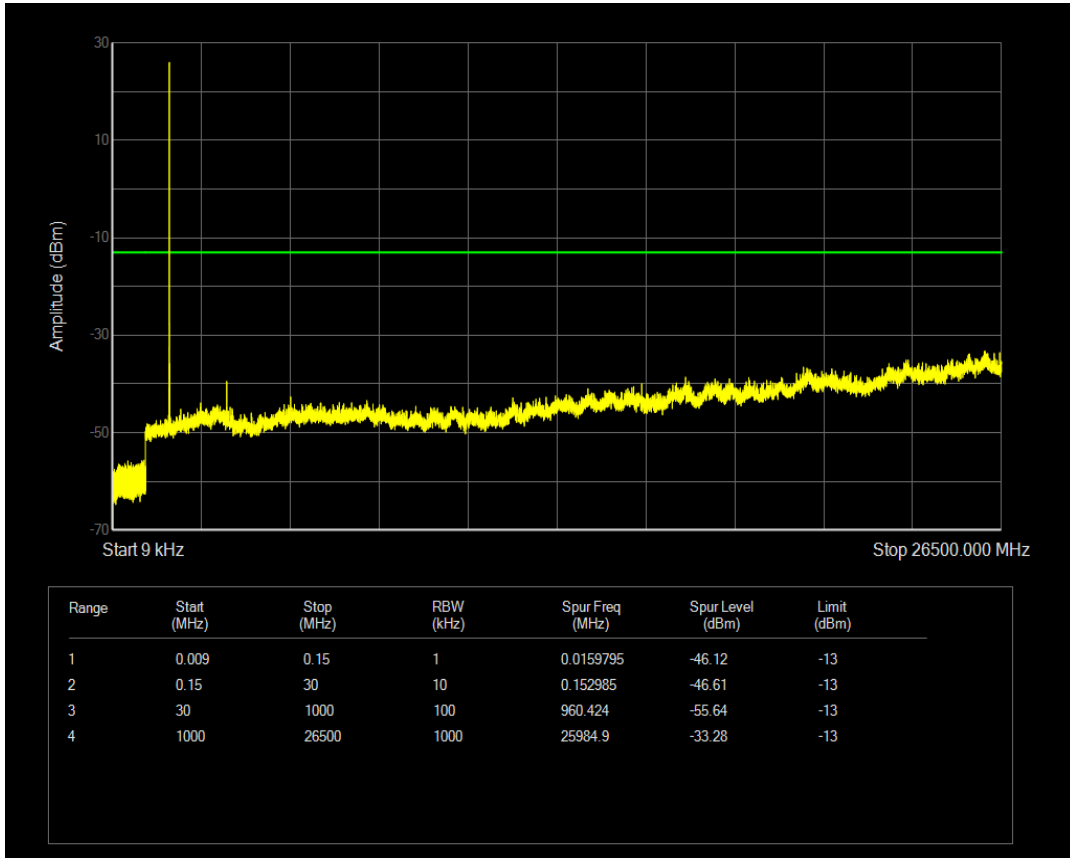

Band66 16QAM BW=1.4MHz Channel=131979 RB Size=1 Position=#0

Band66 16QAM BW=1.4MHz Channel=131979 RB Size=6 Position=#0