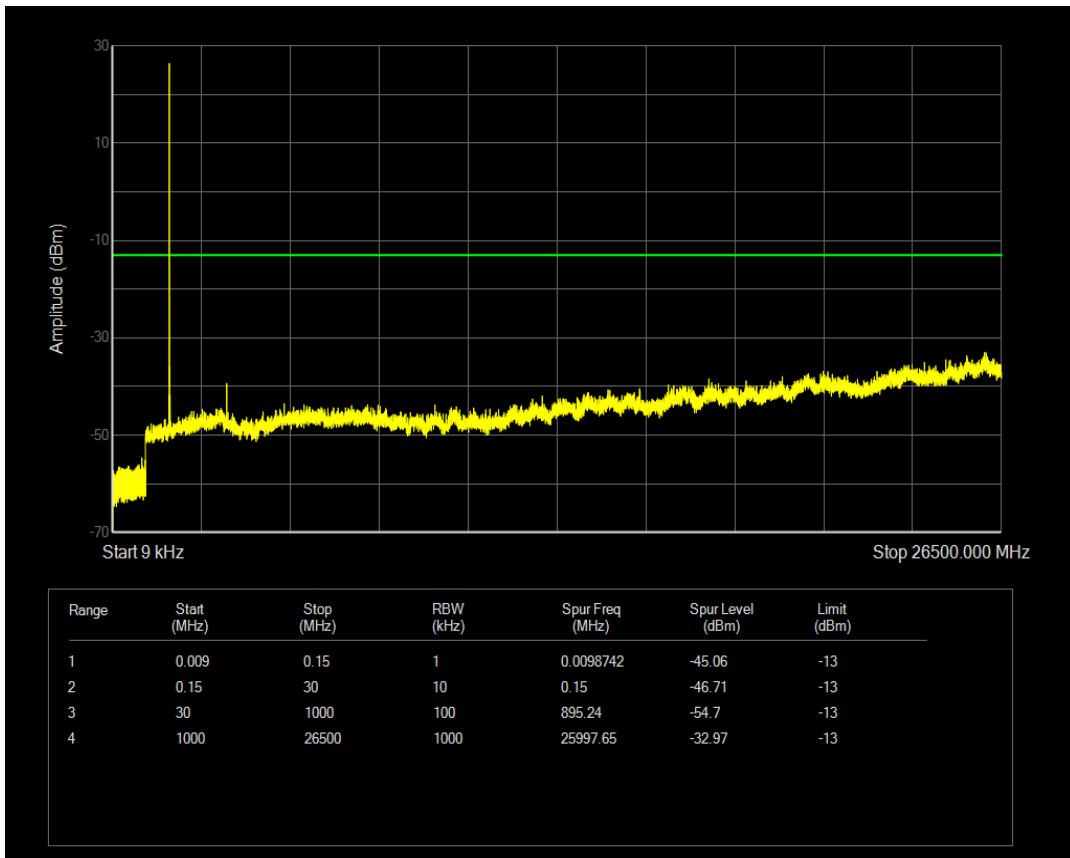

Band66 16QAM BW=3MHz Channel=131987 RB Size=1 Position=#0

Band66 QPSK BW=3MHz Channel=132322 RB Size=1 Position=#0