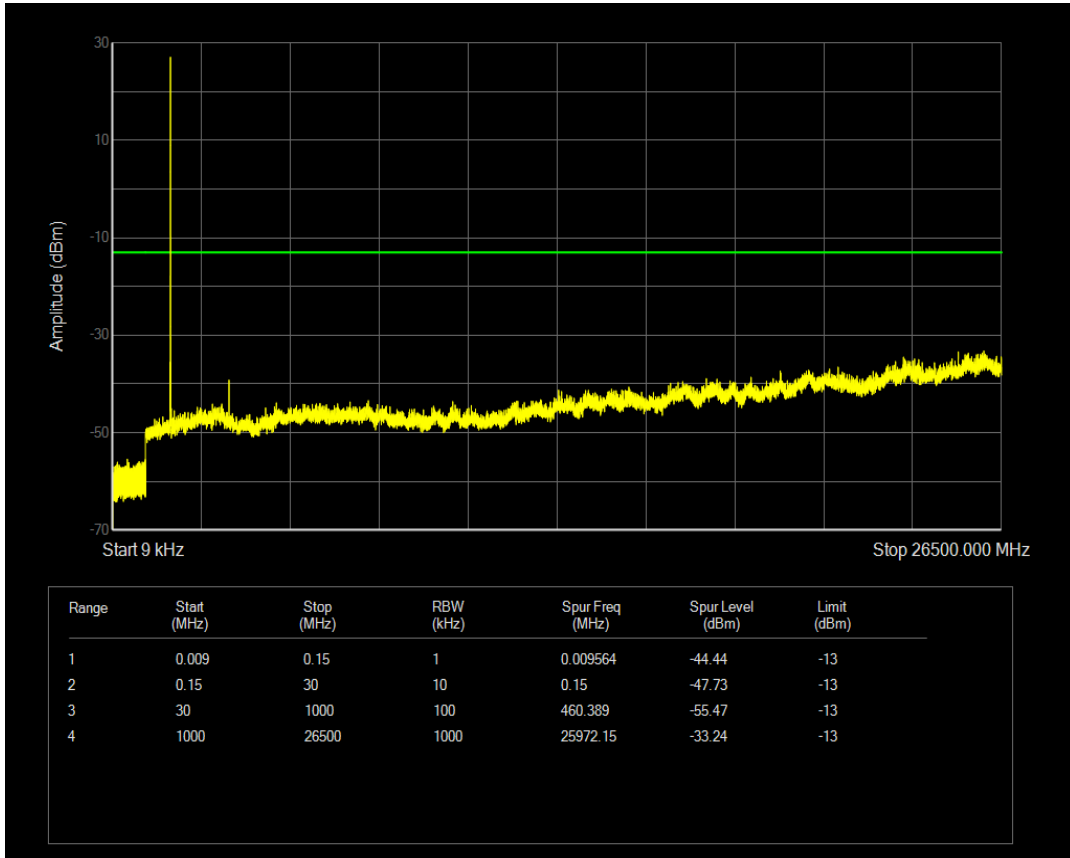

Band66 QPSK BW=1.4MHz Channel=131979 RB Size=1 Position=#0

Band66 16QAM BW=1.4MHz Channel=131979 RB Size=1 Position=#0

Band66 16QAM BW=1.4MHz Channel=131979 RB Size=6 Position=#0

Band66 QPSK BW=1.4MHz Channel=132322 RB Size=1 Position=#0