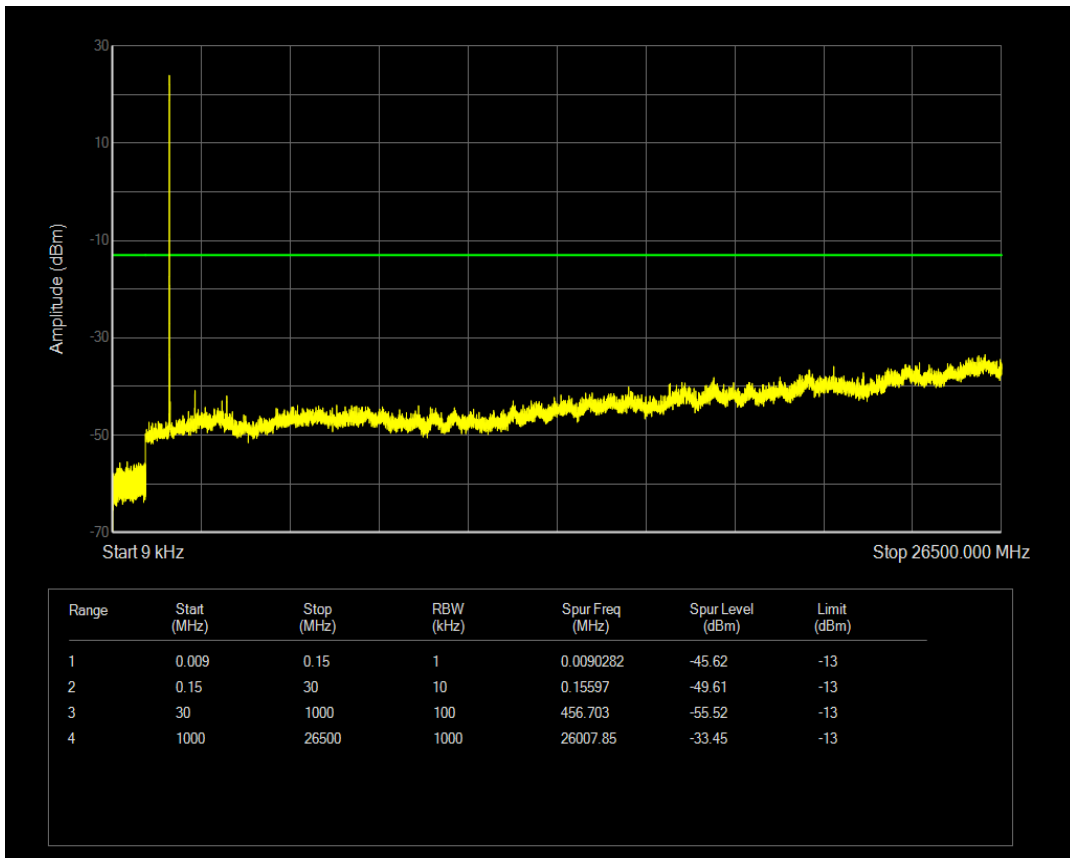

Band66 QPSK BW=3MHz Channel=131987 RB Size=15 Position=#0

Band66 16QAM BW=3MHz Channel=131987 RB Size=15 Position=#0