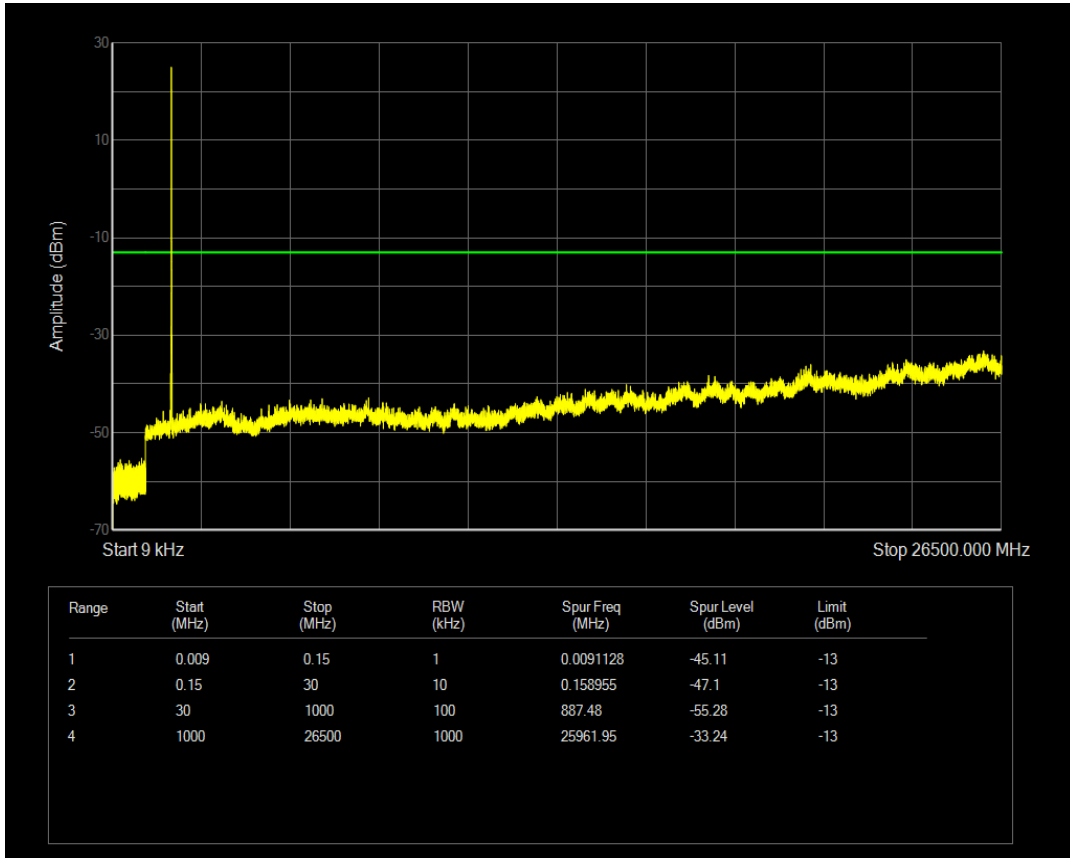

Band66 16QAM BW=10MHz Channel=132622 RB Size=1 Position=#0

Band66 16QAM BW=10MHz Channel=132622 RB Size=50 Position=#0