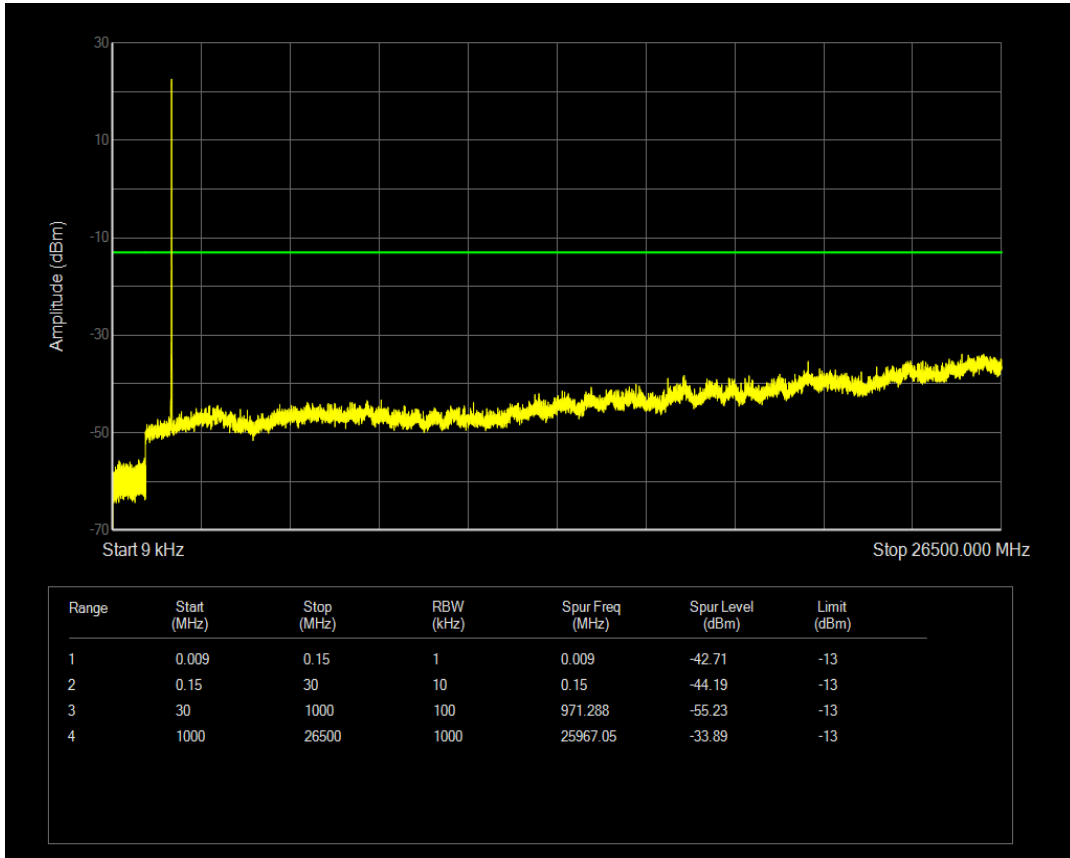

Band66 16QAM BW=5MHz Channel=132647 RB Size=25 Position=#0

Band66 16QAM BW=5MHz Channel=132647 RB Size=1 Position=#0