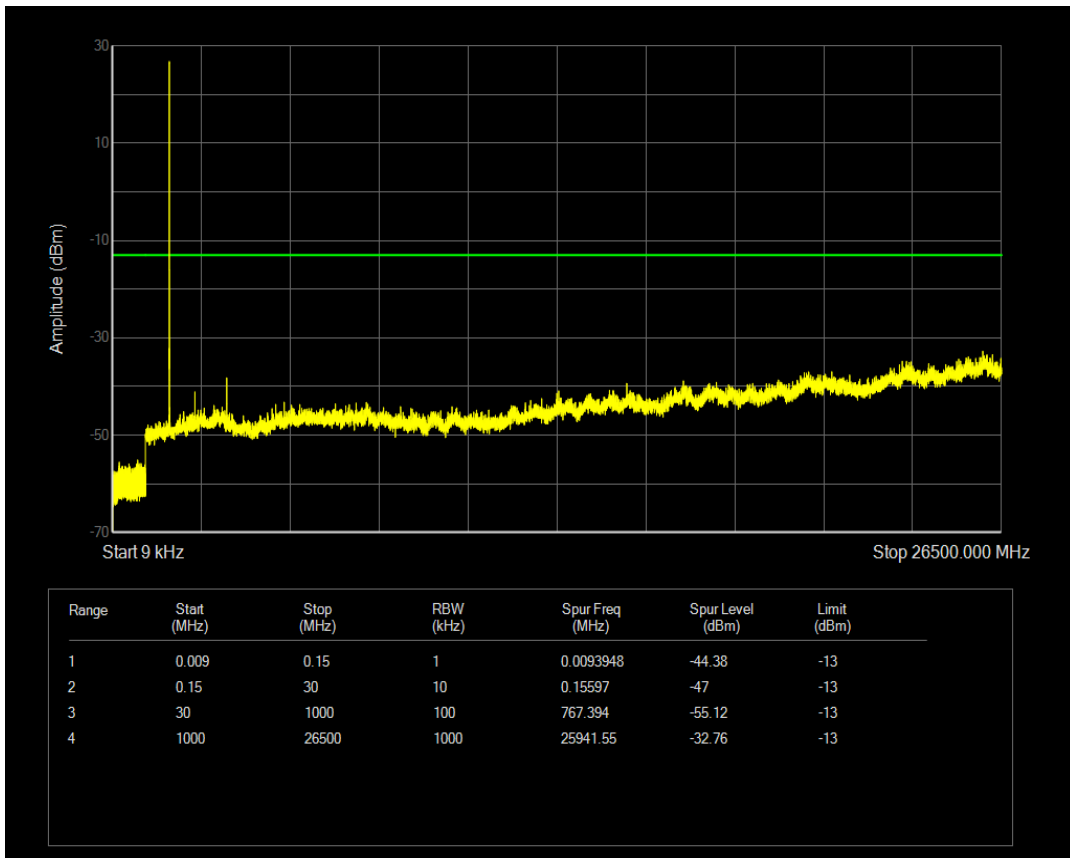

Band66 QPSK BW=3MHz Channel=131987 RB Size=1 Position=#0

Band66 16QAM BW=1.4MHz Channel=132665 RB Size=6 Position=#0