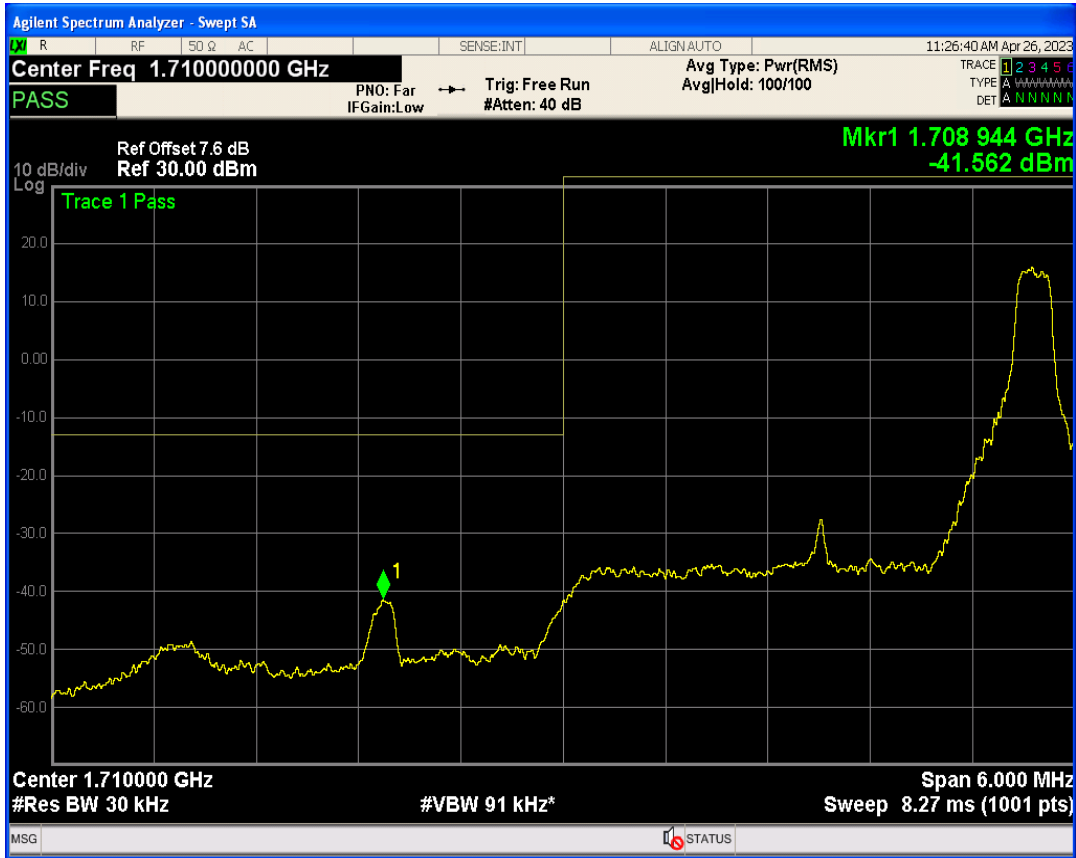

Band4 16QAM BW=3MHz Channel=19965 RB Size=1 Position=#Max

Band4 QPSK BW=3MHz Channel=20385 RB Size=1 Position=#0