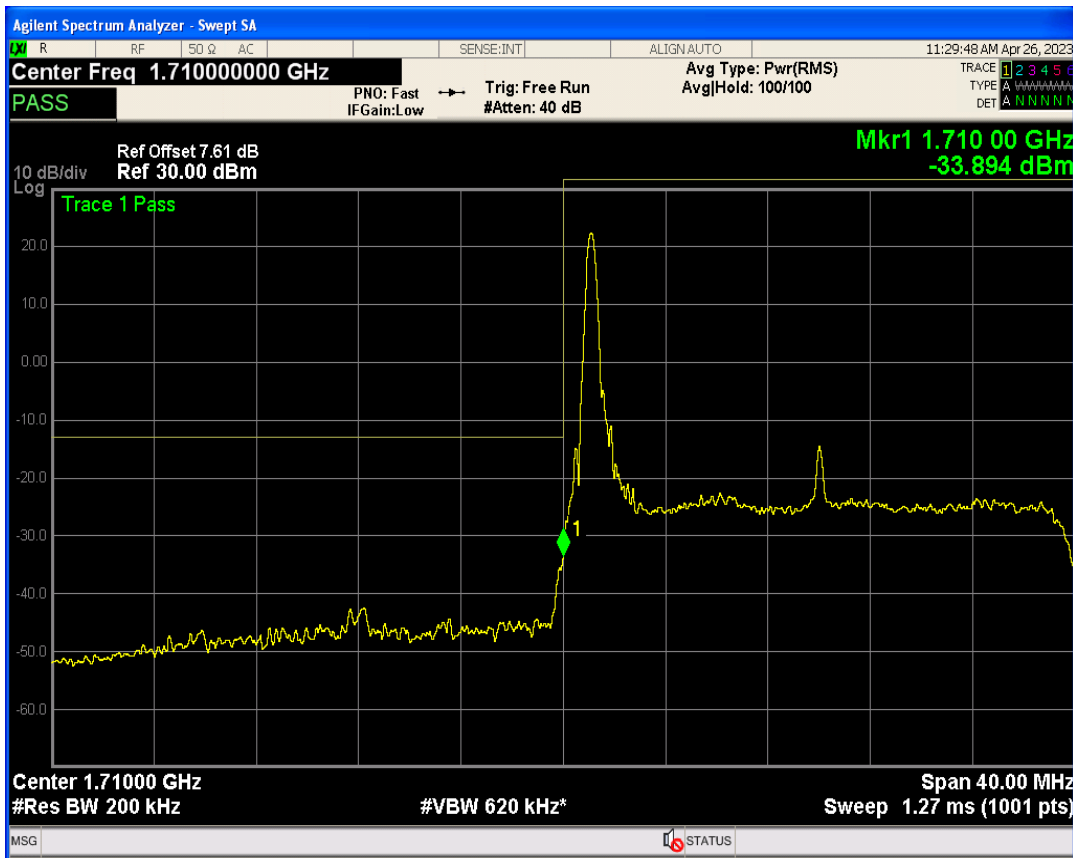

Band4 QPSK BW=20MHz Channel=20050 RB Size=1 Position=#0

Band4 16QAM BW=15MHz Channel=20325 RB Size=75 Position=#0