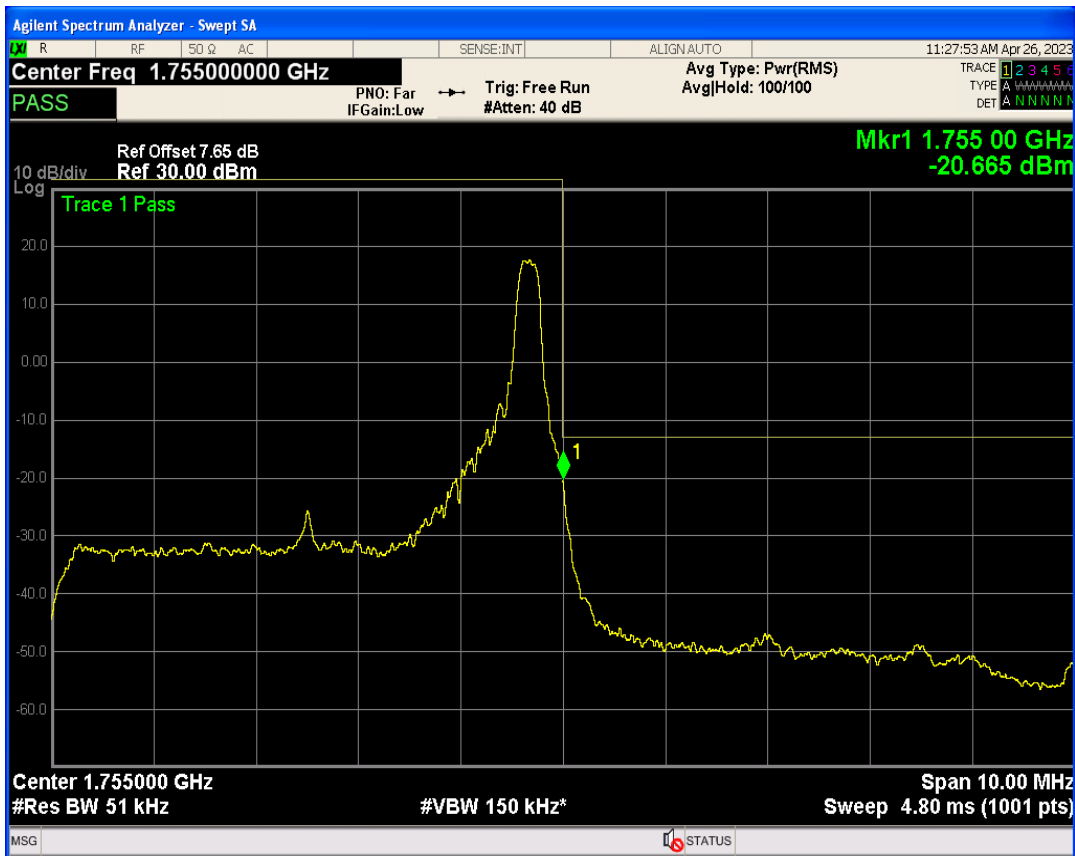

Band4 16QAM BW=5MHz Channel=20375 RB Size=1 Position=#Max

Band4 QPSK BW=10MHz Channel=20000 RB Size=1 Position=#0