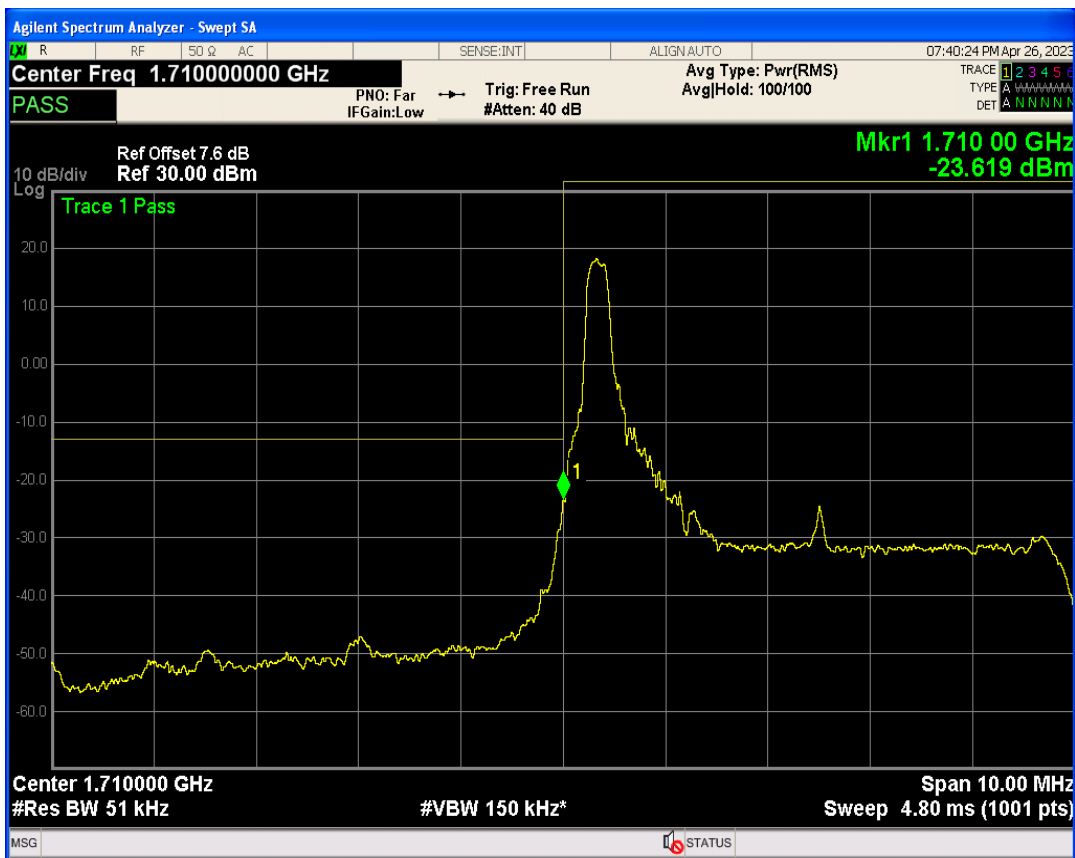

Band66 16QAM BW=5MHz Channel=131997 RB Size=1 Position=#0

Band66 16QAM BW=5MHz Channel=131997 RB Size=1 Position=#Max