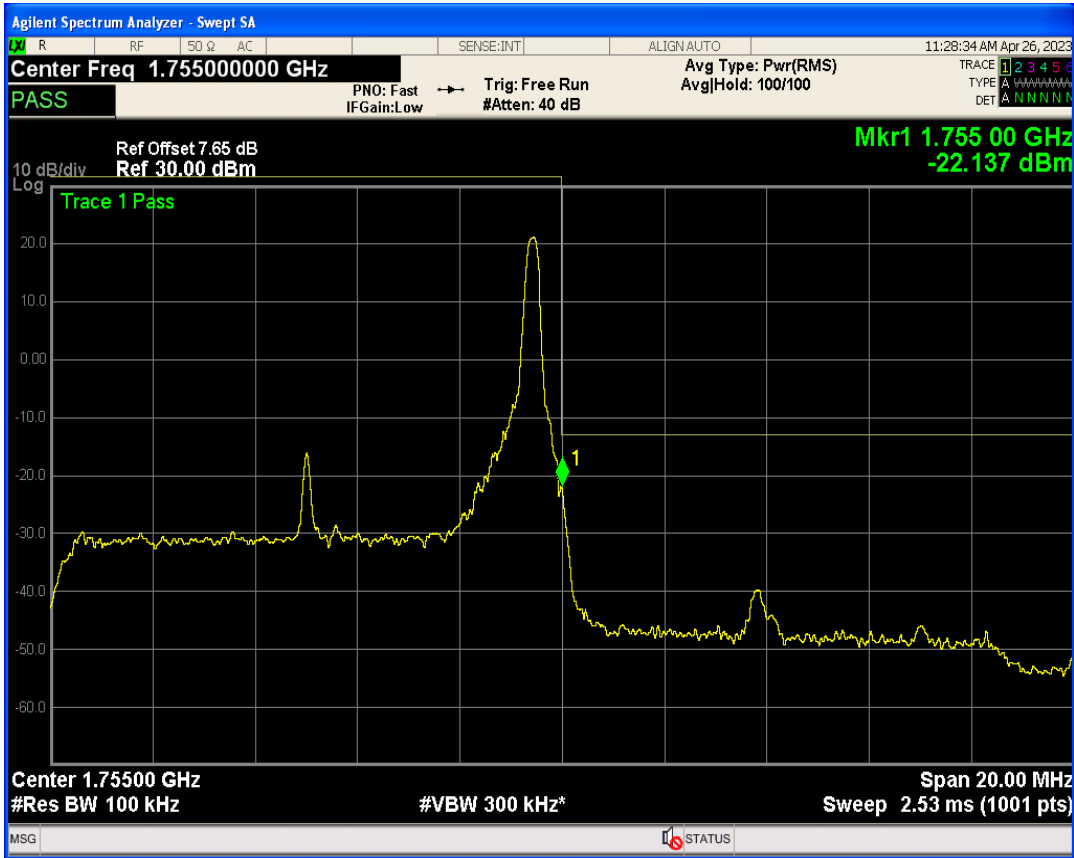

Band4 QPSK BW=10MHz Channel=20350 RB Size=1 Position=#Max

Band4 16QAM BW=10MHz Channel=20350 RB Size=1 Position=#0