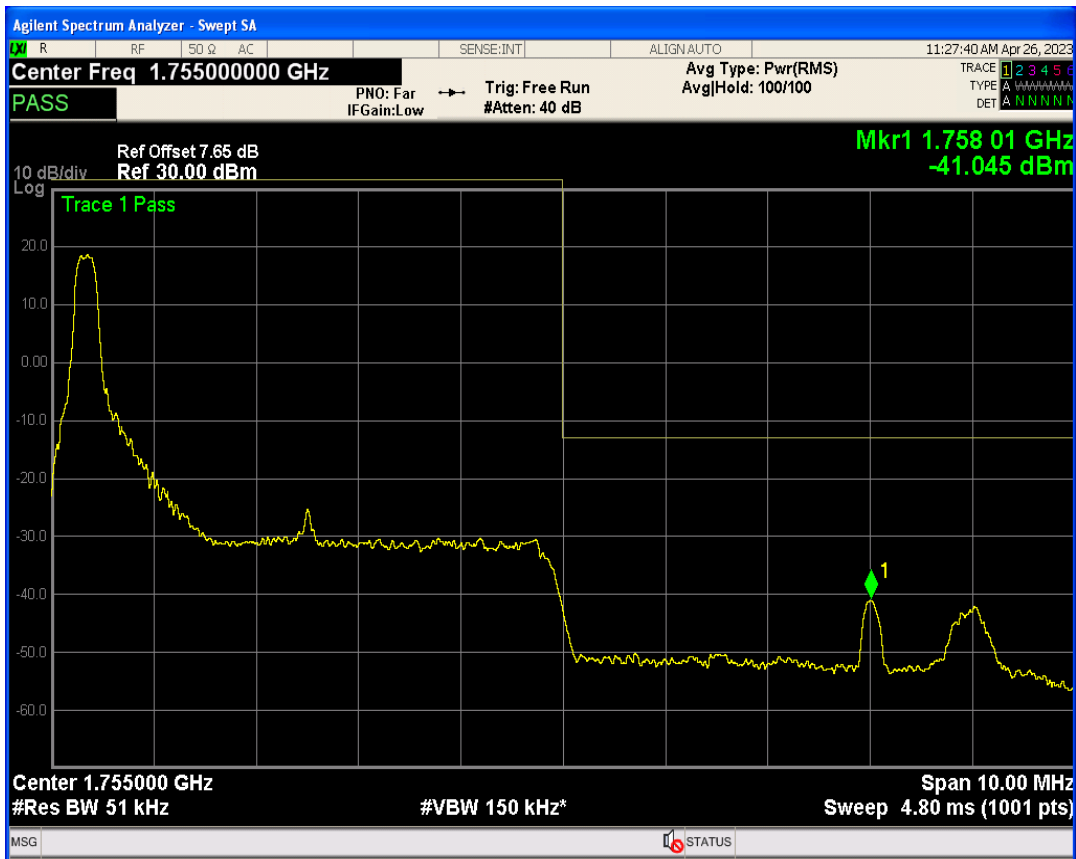

Band4 QPSK BW=5MHz Channel=19975 RB Size=25 Position=#0

Band4 16QAM BW=5MHz Channel=19975 RB Size=1 Position=#Max

Band4 16QAM BW=5MHz Channel=19975 RB Size=25 Position=#0

Band4 QPSK BW=5MHz Channel=20375 RB Size=1 Position=#0