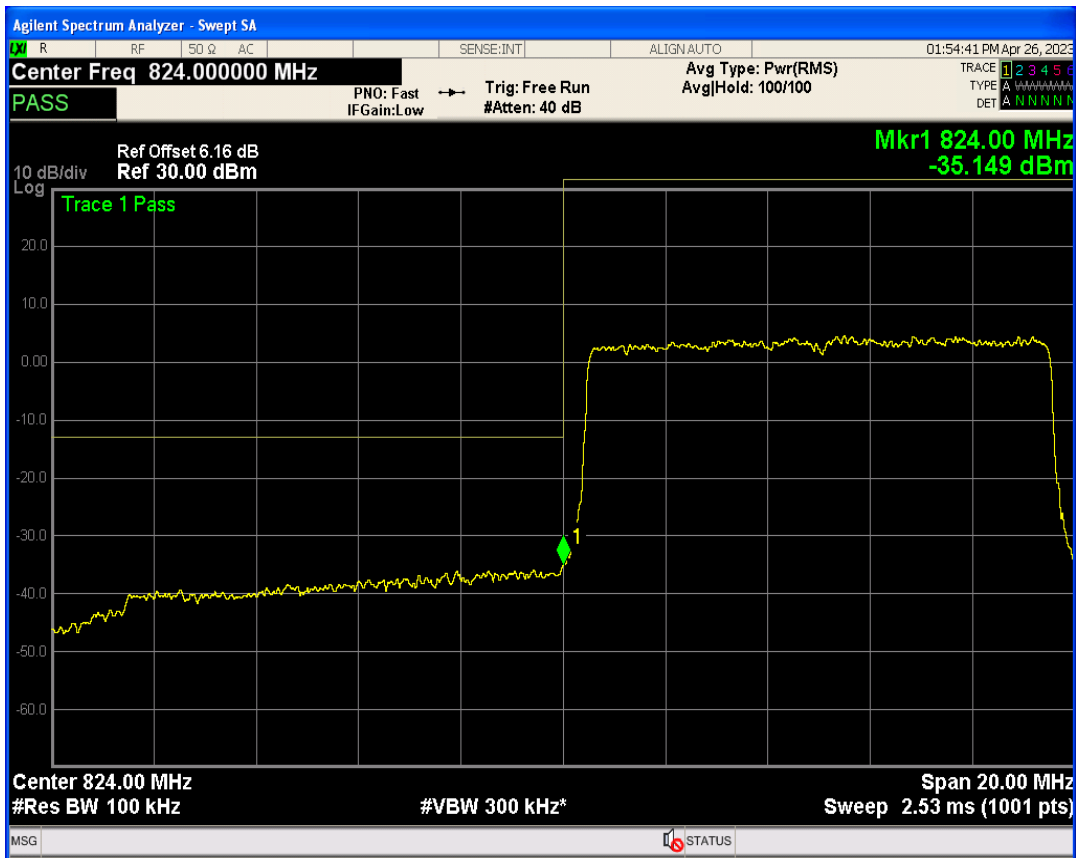

Band5 QPSK BW=10MHz Channel=20450 RB Size=50 Position=#0

Band5 QPSK BW=10MHz Channel=20450 RB Size=1 Position=#Max