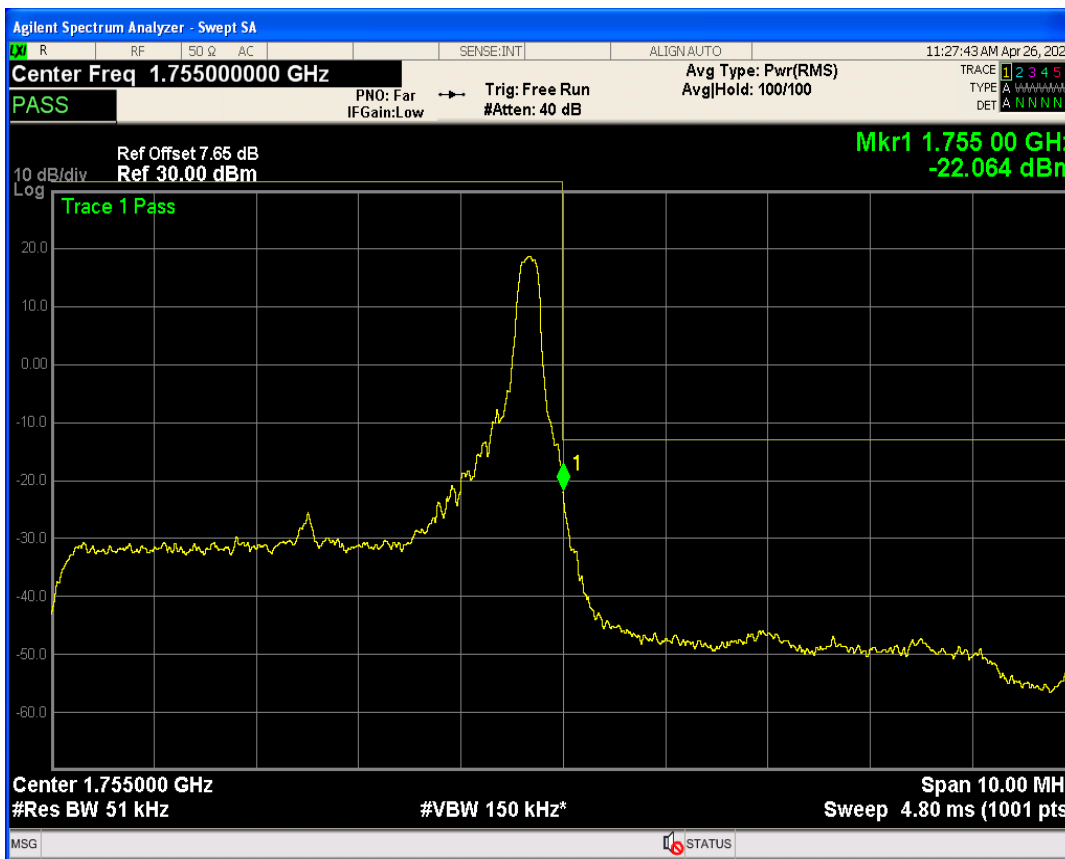

Band4 QPSK BW=5MHz Channel=20375 RB Size=1 Position=#Max

Band4 16QAM BW=5MHz Channel=20375 RB Size=1 Position=#0