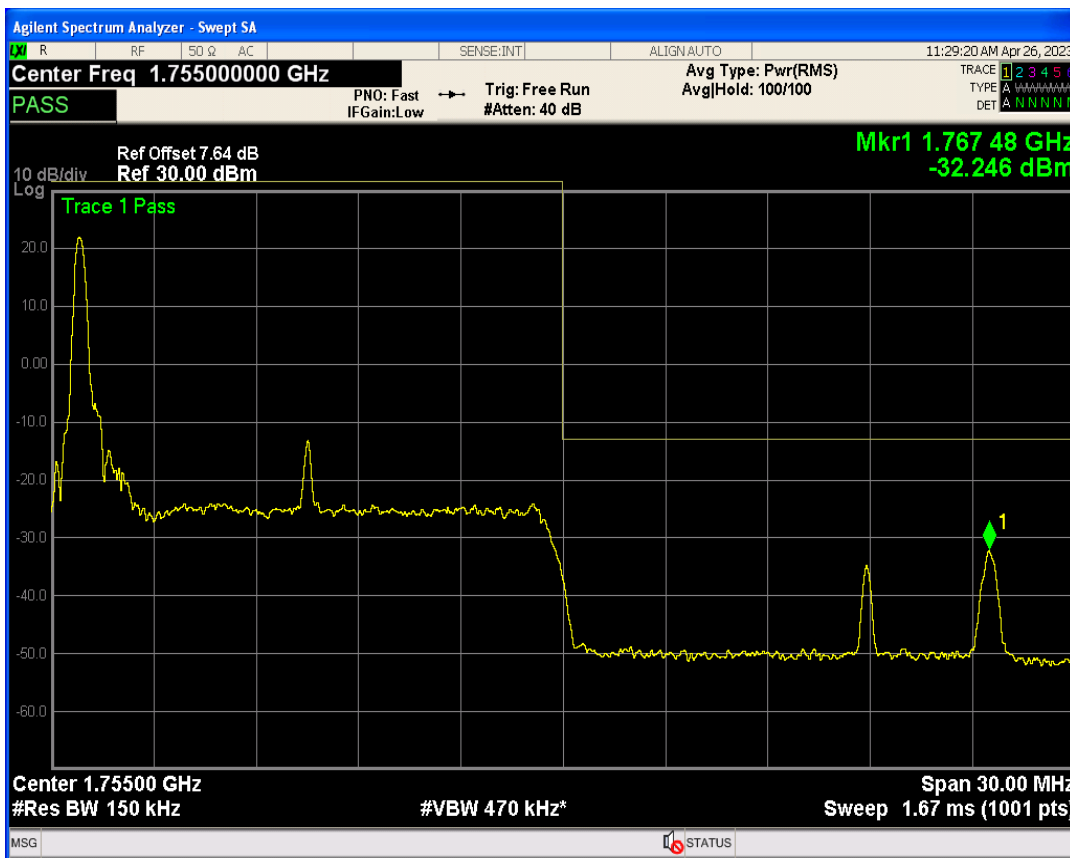

Band4 QPSK BW=15MHz Channel=20325 RB Size=1 Position=#0

Band4 16QAM BW=15MHz Channel=20025 RB Size=75 Position=#0