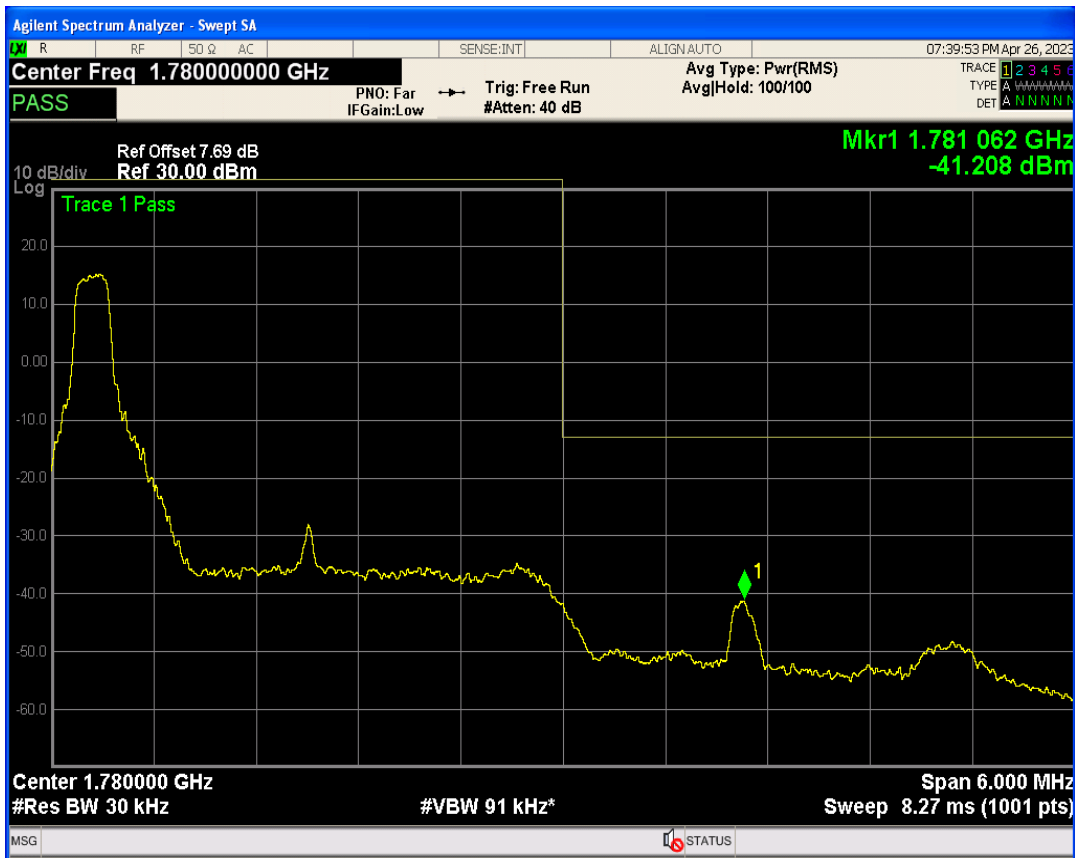

Band66 16QAM BW=3MHz Channel=132657 RB Size=1 Position=#0

Band66 16QAM BW=3MHz Channel=132657 RB Size=1 Position=#Max