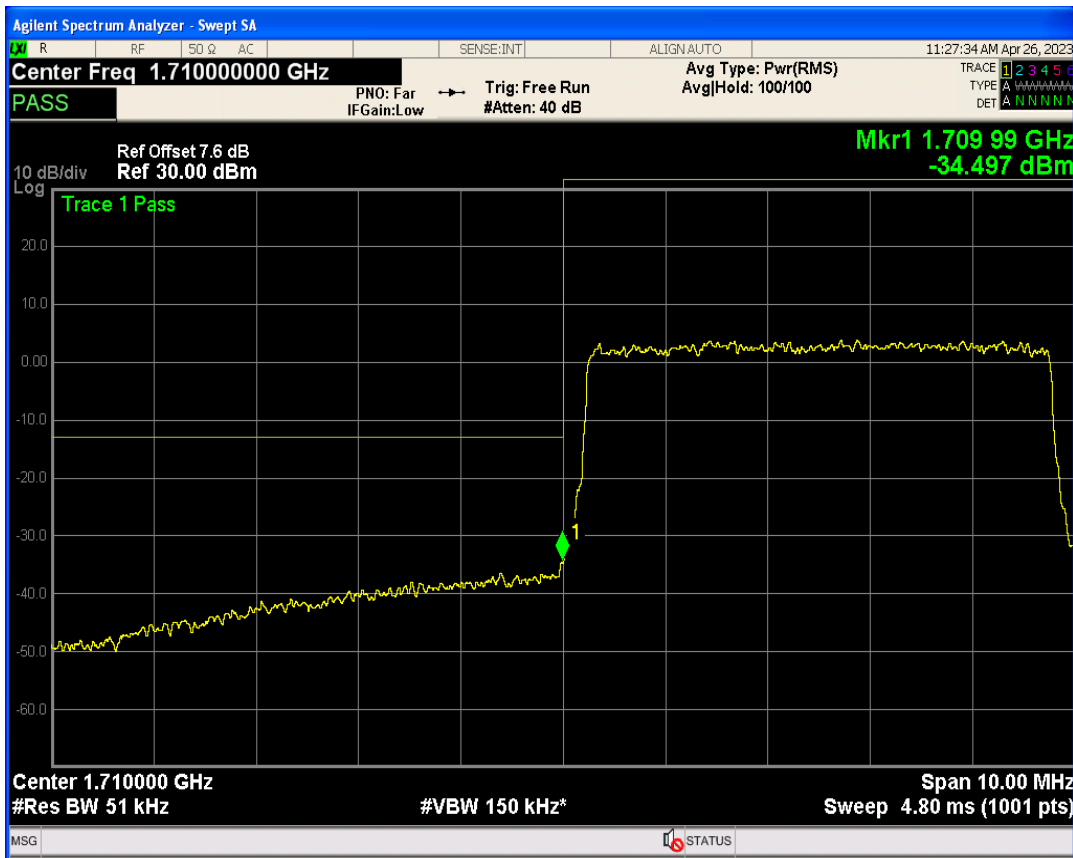

Band4 16QAM BW=3MHz Channel=20385 RB Size=15 Position=#0

Band4 QPSK BW=5MHz Channel=19975 RB Size=1 Position=#0

Band4 QPSK BW=5MHz Channel=19975 RB Size=1 Position=#Max

Band4 16QAM BW=5MHz Channel=19975 RB Size=1 Position=#0

Band4 QPSK BW=5MHz Channel=19975 RB Size=25 Position=#0

Band4 16QAM BW=5MHz Channel=19975 RB Size=1 Position=#Max

Band4 16QAM BW=5MHz Channel=19975 RB Size=25 Position=#0

Band4 QPSK BW=5MHz Channel=20375 RB Size=1 Position=#0