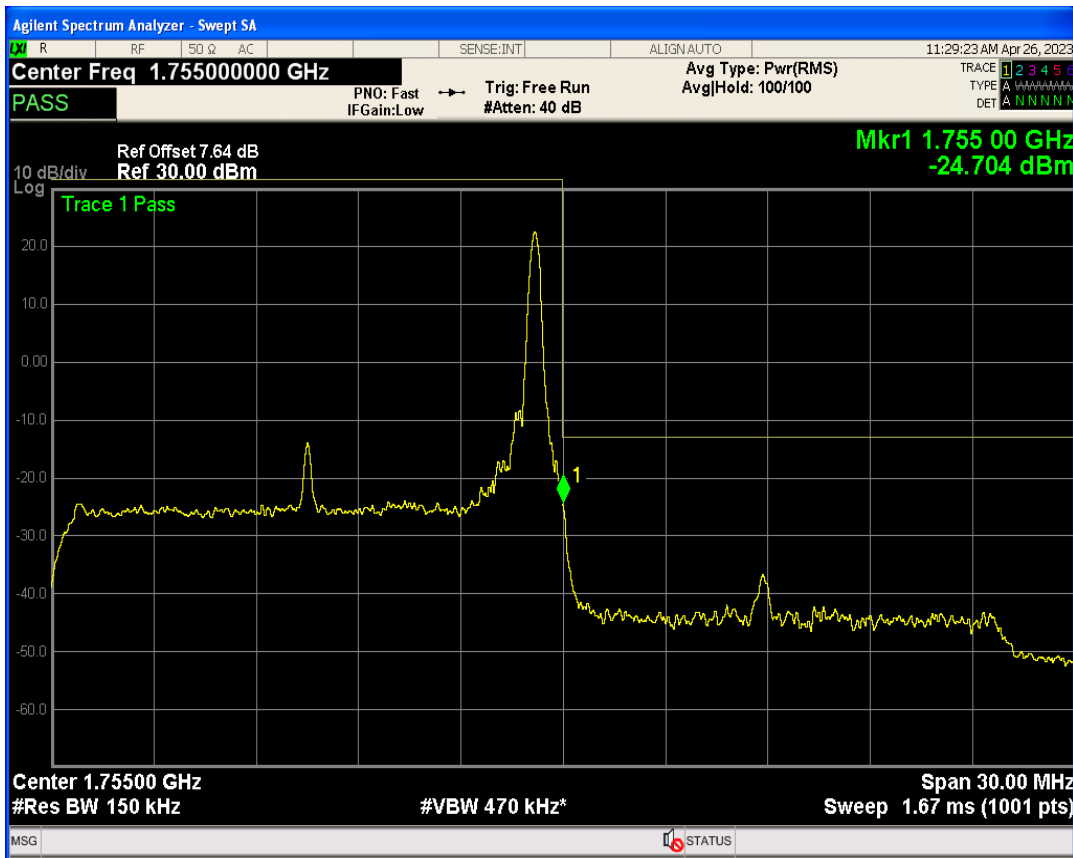

Band4 QPSK BW=15MHz Channel=20325 RB Size=1 Position=#Max

Band4 16QAM BW=15MHz Channel=20325 RB Size=1 Position=#0