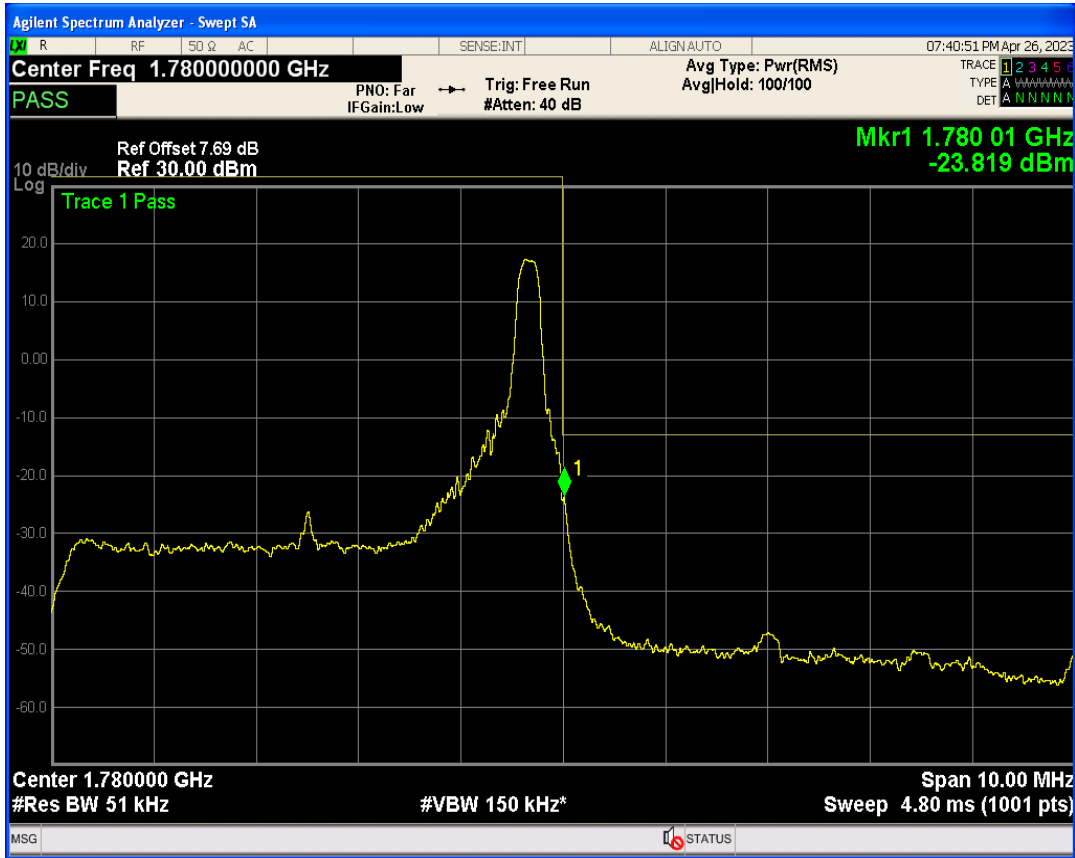

Band66 QPSK BW=5MHz Channel=132647 RB Size=1 Position=#Max

Band66 QPSK BW=5MHz Channel=132647 RB Size=25 Position=#0

Band66 16QAM BW=5MHz Channel=132647 RB Size=1 Position=#0

Band66 16QAM BW=5MHz Channel=132647 RB Size=1 Position=#Max