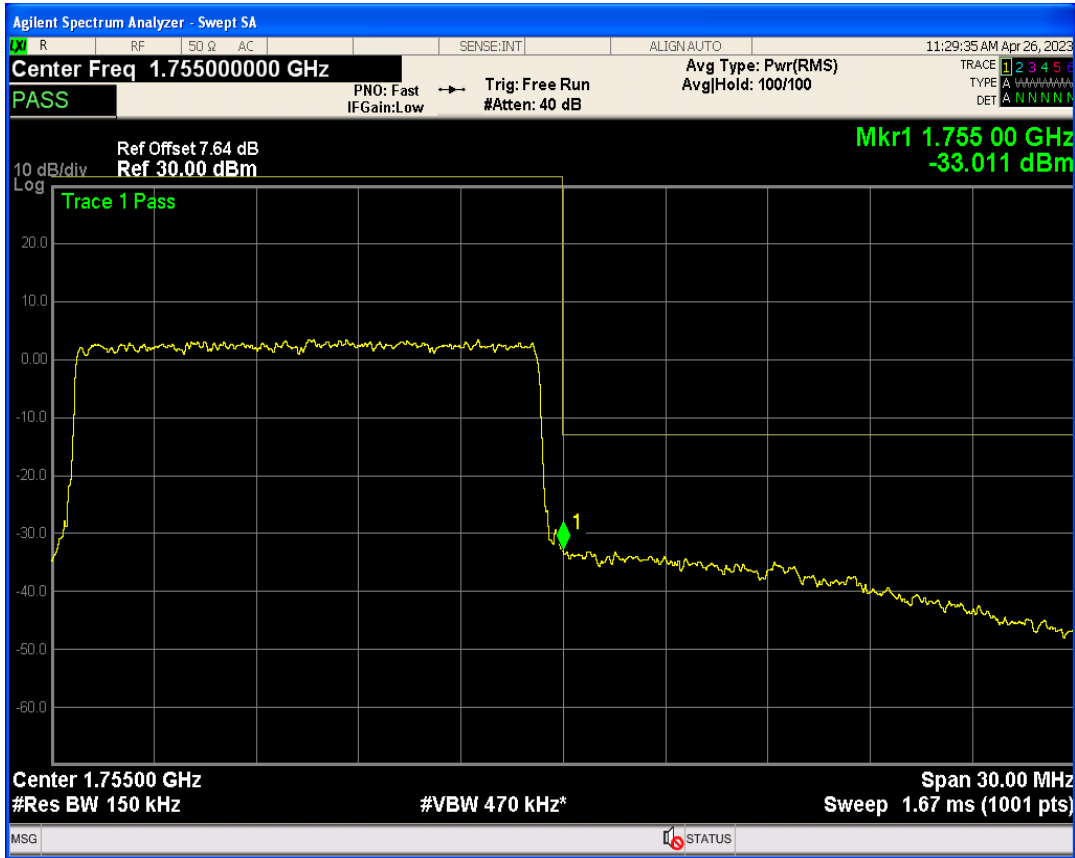

Band4 16QAM BW=15MHz Channel=20325 RB Size=75 Position=#0

Band4 QPSK BW=20MHz Channel=20050 RB Size=1 Position=#Max