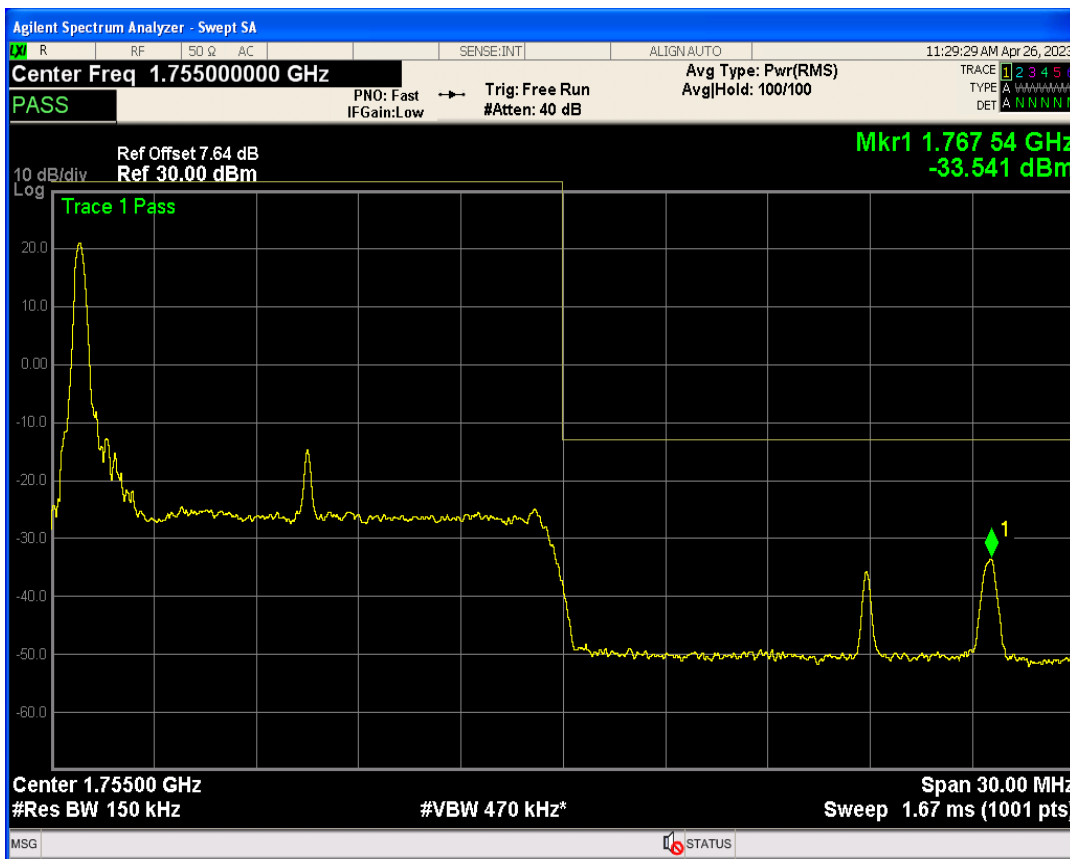

Band4 16QAM BW=15MHz Channel=20325 RB Size=1 Position=#0

Band4 QPSK BW=15MHz Channel=20325 RB Size=75 Position=#0