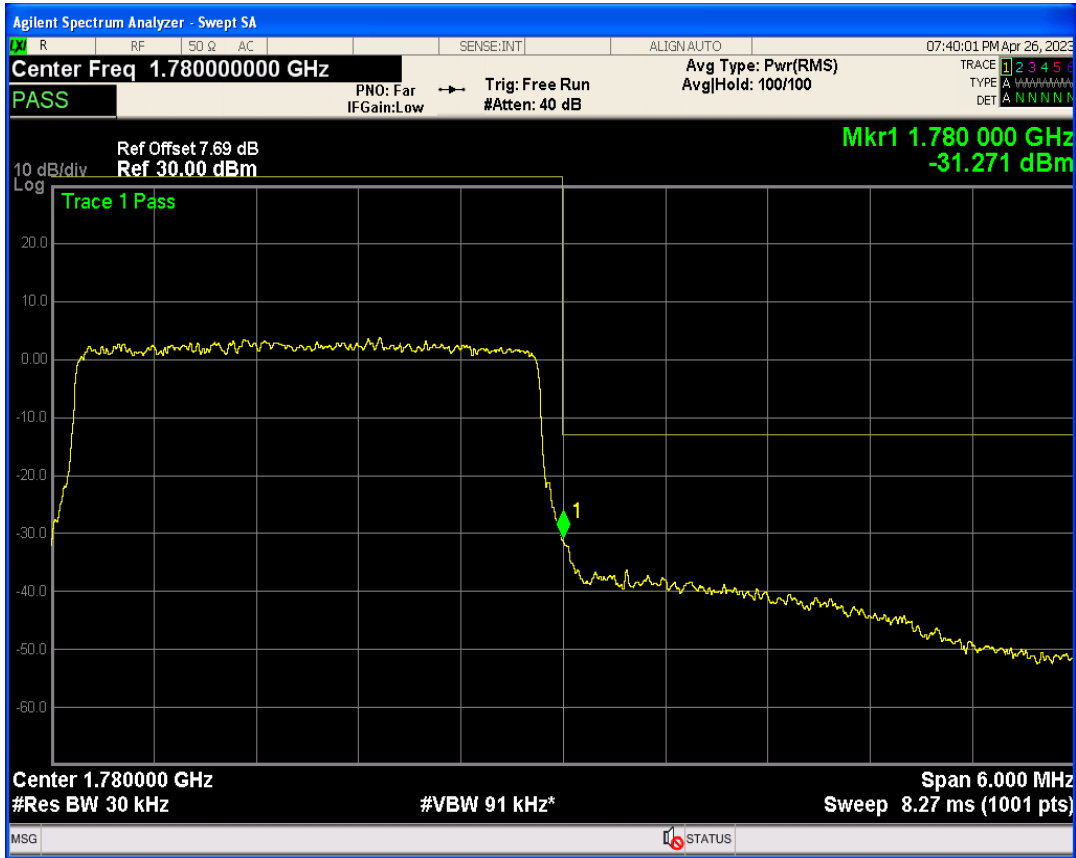

Band66 16QAM BW=3MHz Channel=132657 RB Size=15 Position=#0

Band66 QPSK BW=5MHz Channel=131997 RB Size=1 Position=#Max