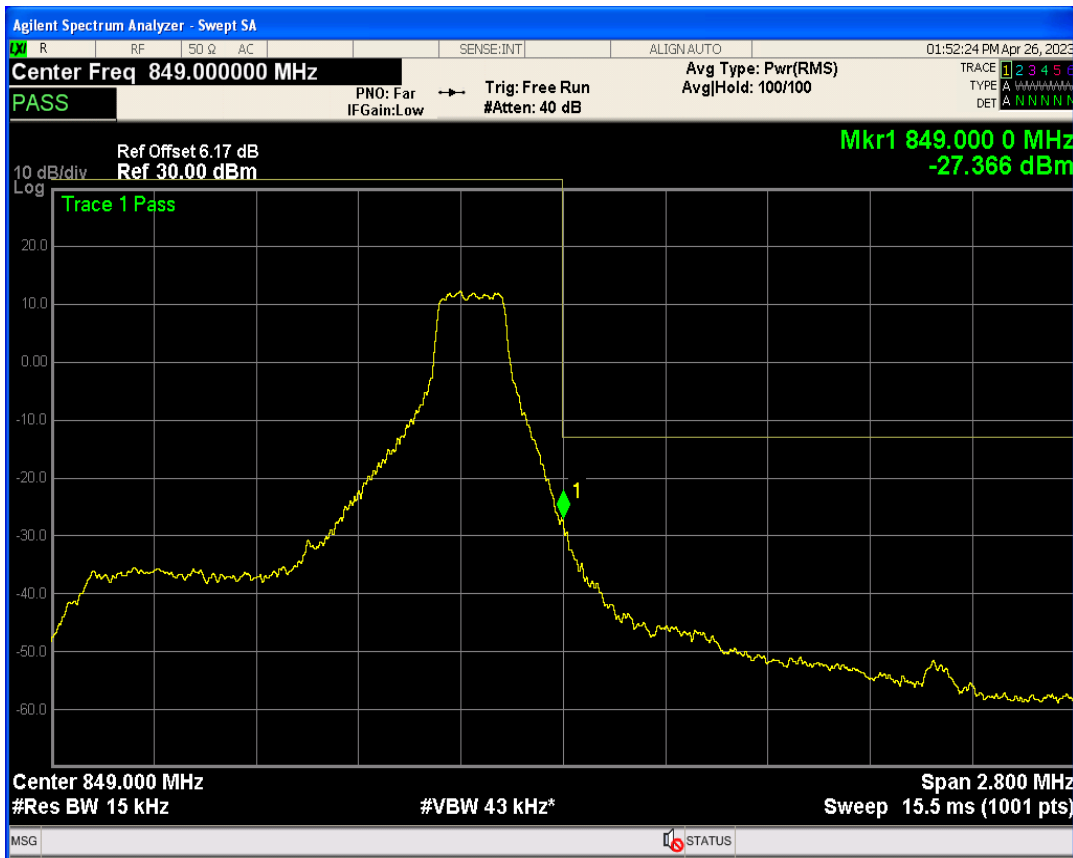

Band5 16QAM BW=1.4MHz Channel=20643 RB Size=1 Position=#Max

Band5 QPSK BW=3MHz Channel=20415 RB Size=1 Position=#0