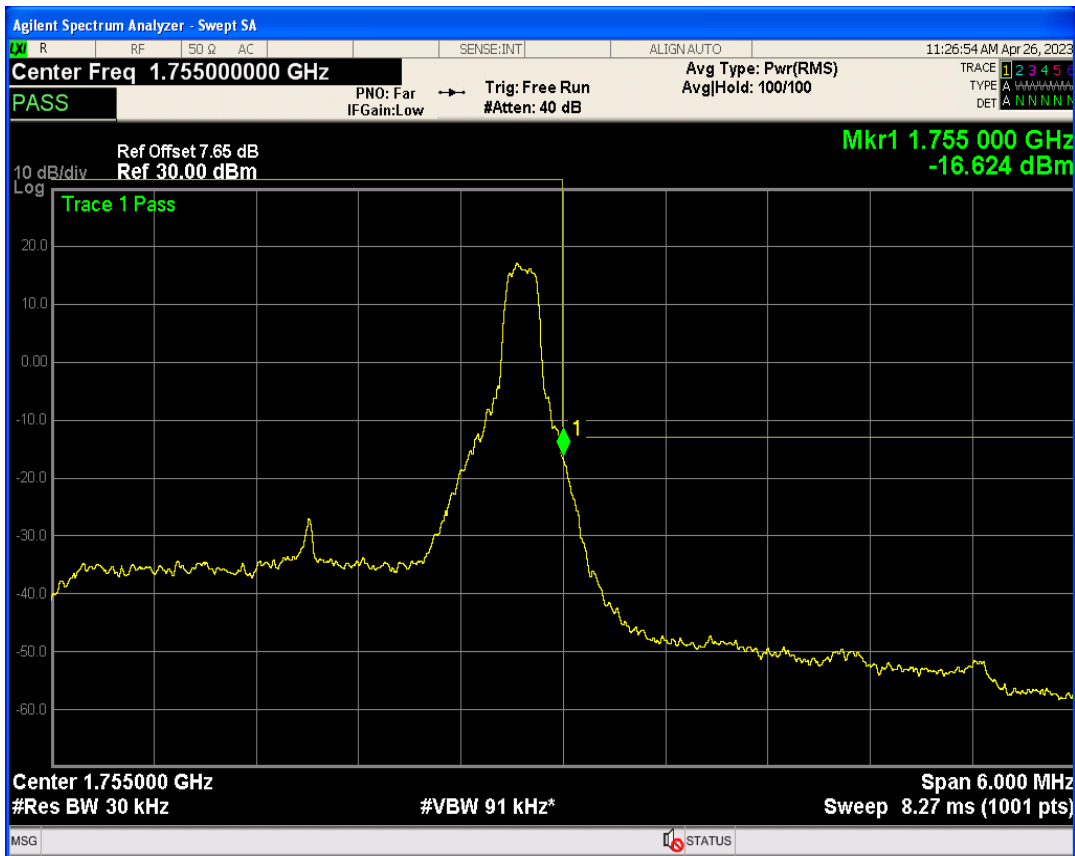

Band4 QPSK BW=3MHz Channel=20385 RB Size=1 Position=#Max

Band4 QPSK BW=3MHz Channel=20385 RB Size=15 Position=#0