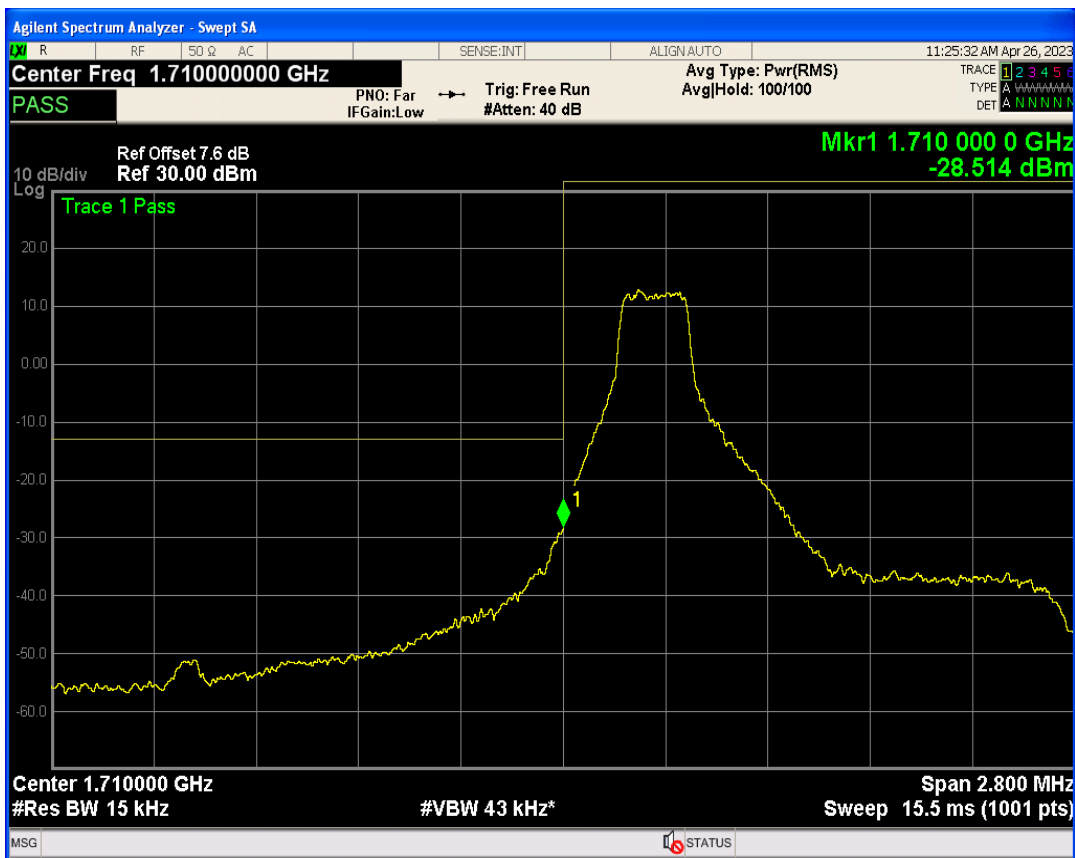

Band4 16QAM BW=1.4MHz Channel=19957 RB Size=1 Position=#0

Band4 16QAM BW=1.4MHz Channel=19957 RB Size=6 Position=#0

Band4 16QAM BW=1.4MHz Channel=19957 RB Size=1 Position=#Max

Band4 QPSK BW=1.4MHz Channel=20393 RB Size=1 Position=#0