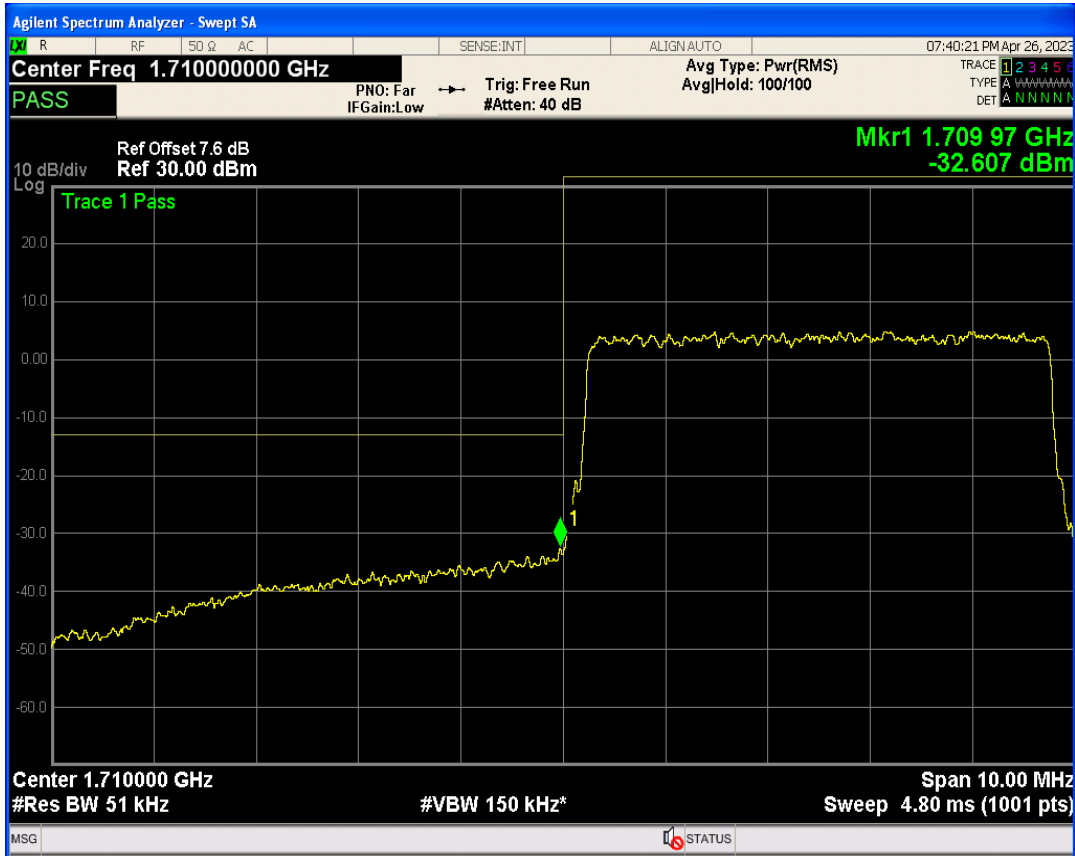

Band66 QPSK BW=5MHz Channel=131997 RB Size=1 Position=#0

Band66 16QAM BW=3MHz Channel=132657 RB Size=15 Position=#0

Band66 QPSK BW=5MHz Channel=131997 RB Size=1 Position=#Max

Band66 QPSK BW=5MHz Channel=131997 RB Size=25 Position=#0