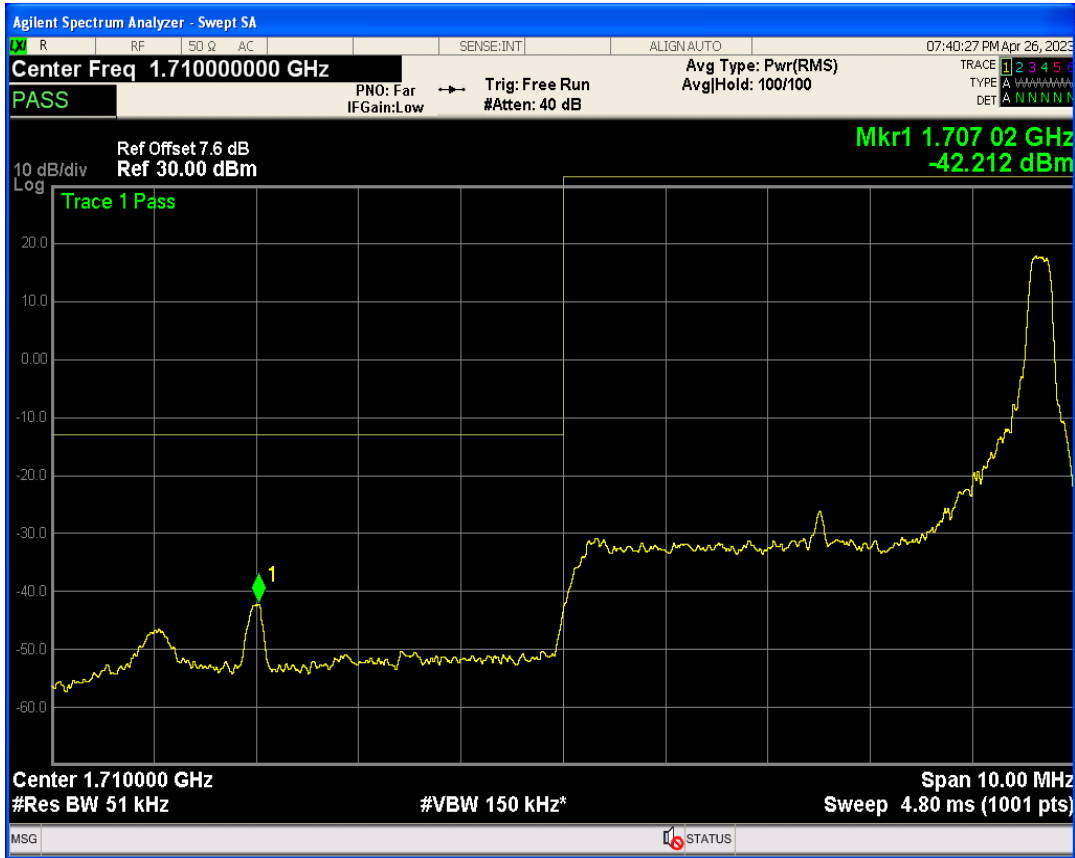

Band66 16QAM BW=5MHz Channel=131997 RB Size=1 Position=#Max

Band66 16QAM BW=5MHz Channel=131997 RB Size=25 Position=#0