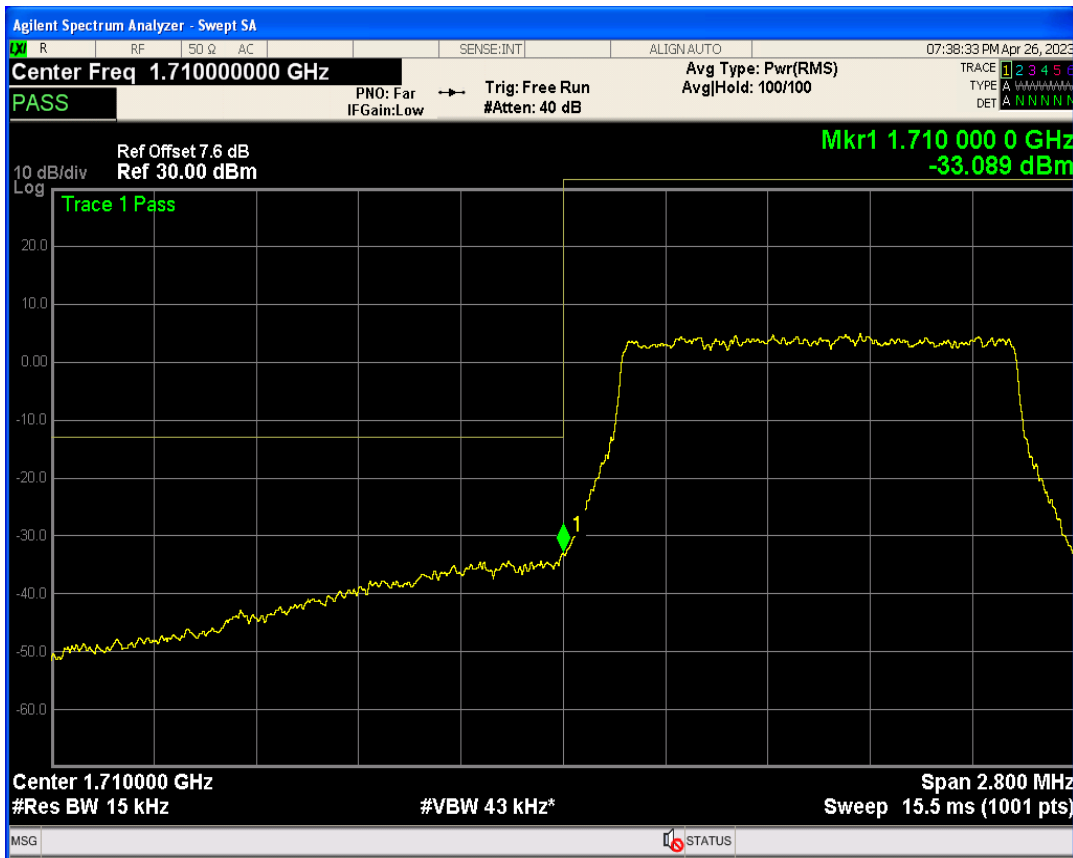

Band5 16QAM BW=10MHz Channel=20600 RB Size=50 Position=#0

Band66 QPSK BW=1.4MHz Channel=131979 RB Size=1 Position=#0

Band66 QPSK BW=1.4MHz Channel=131979 RB Size=1 Position=#Max

Band66 16QAM BW=1.4MHz Channel=131979 RB Size=1 Position=#0

Band66 QPSK BW=1.4MHz Channel=131979 RB Size=6 Position=#0

Band66 16QAM BW=1.4MHz Channel=131979 RB Size=1 Position=#Max

Band66 16QAM BW=1.4MHz Channel=131979 RB Size=6 Position=#0

Band66 QPSK BW=1.4MHz Channel=132665 RB Size=1 Position=#0