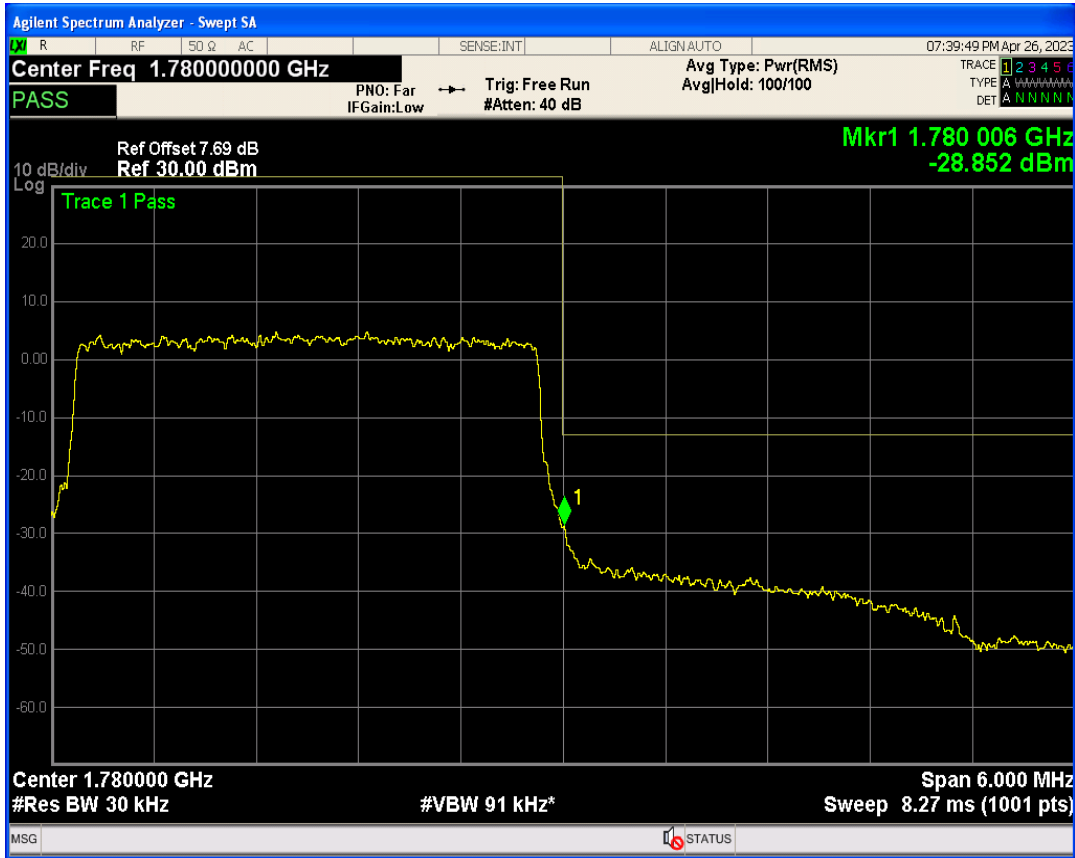

Band66 QPSK BW=3MHz Channel=132657 RB Size=15 Position=#0

Band66 16QAM BW=3MHz Channel=132657 RB Size=1 Position=#0