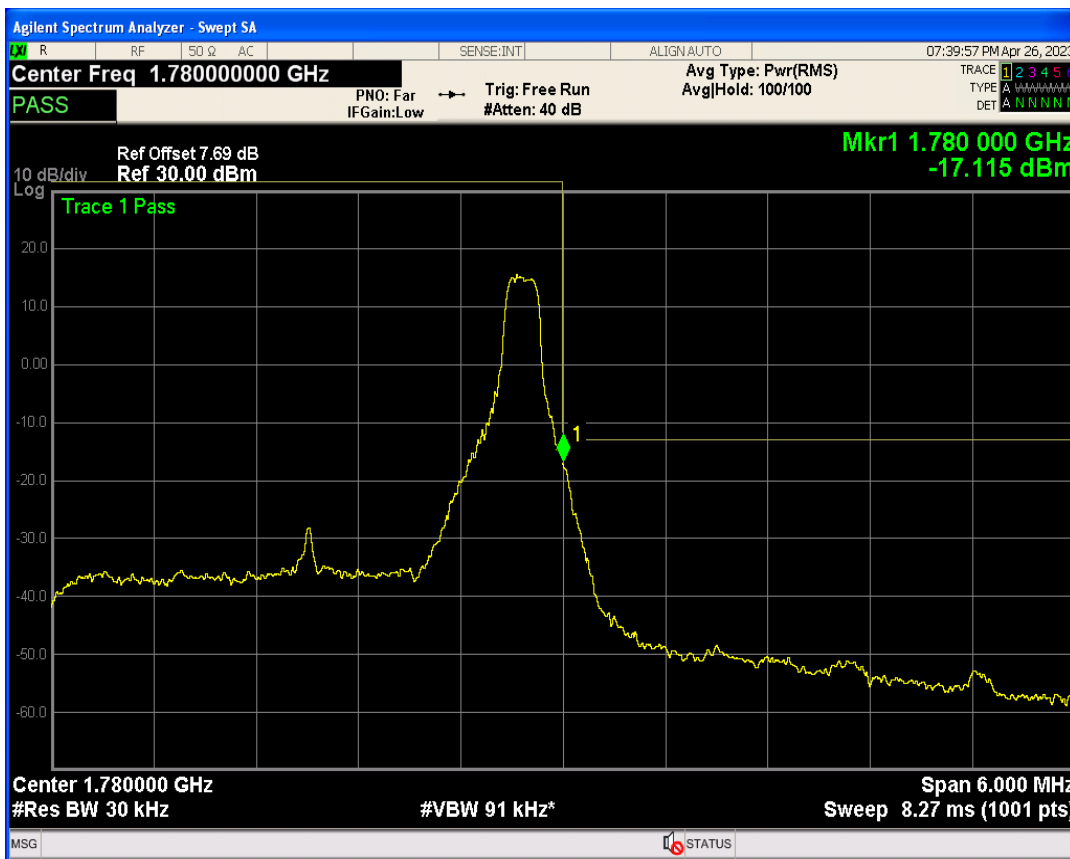

Band66 QPSK BW=3MHz Channel=132657 RB Size=1 Position=#0

Band66 QPSK BW=3MHz Channel=132657 RB Size=15 Position=#0

Band66 16QAM BW=3MHz Channel=132657 RB Size=1 Position=#0

Band66 16QAM BW=3MHz Channel=132657 RB Size=1 Position=#Max