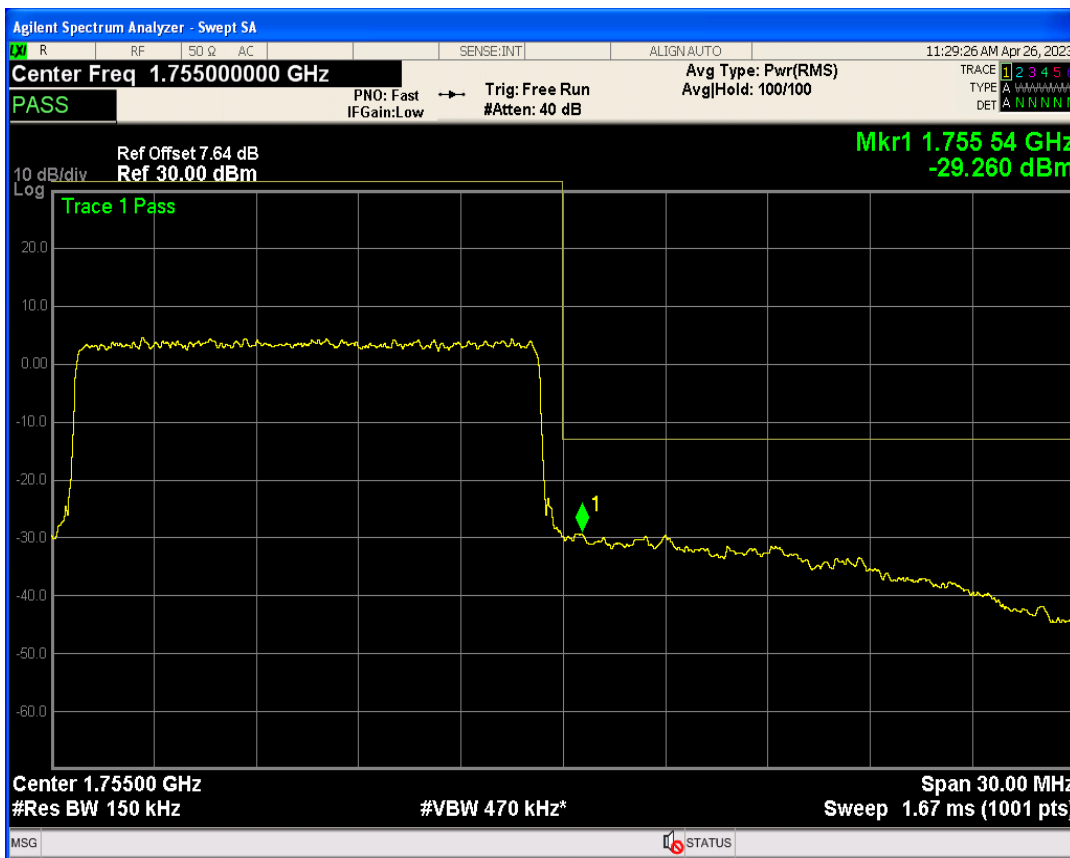

Band4 QPSK BW=15MHz Channel=20325 RB Size=75 Position=#0

Band4 16QAM BW=15MHz Channel=20325 RB Size=1 Position=#Max