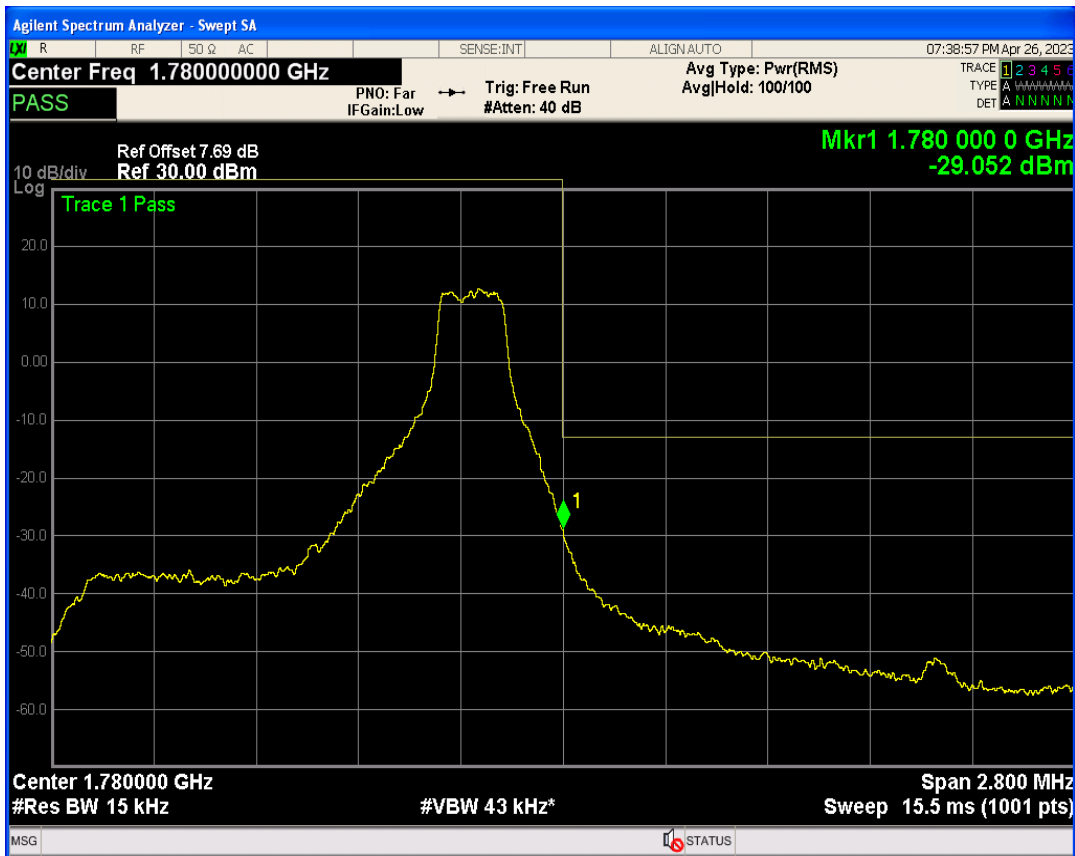

Band66 16QAM BW=1.4MHz Channel=132665 RB Size=1 Position=#Max

Band66 QPSK BW=3MHz Channel=131987 RB Size=1 Position=#0