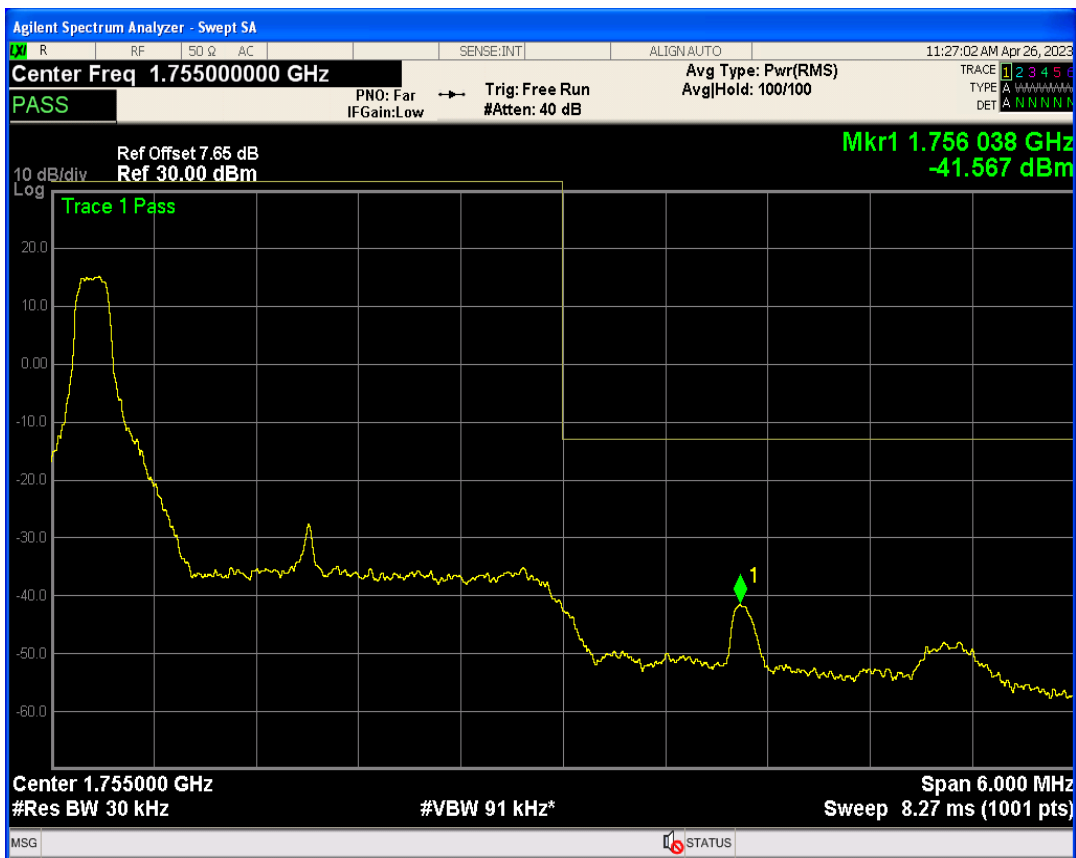

Band4 16QAM BW=3MHz Channel=20385 RB Size=1 Position=#0

Band4 16QAM BW=3MHz Channel=20385 RB Size=1 Position=#Max