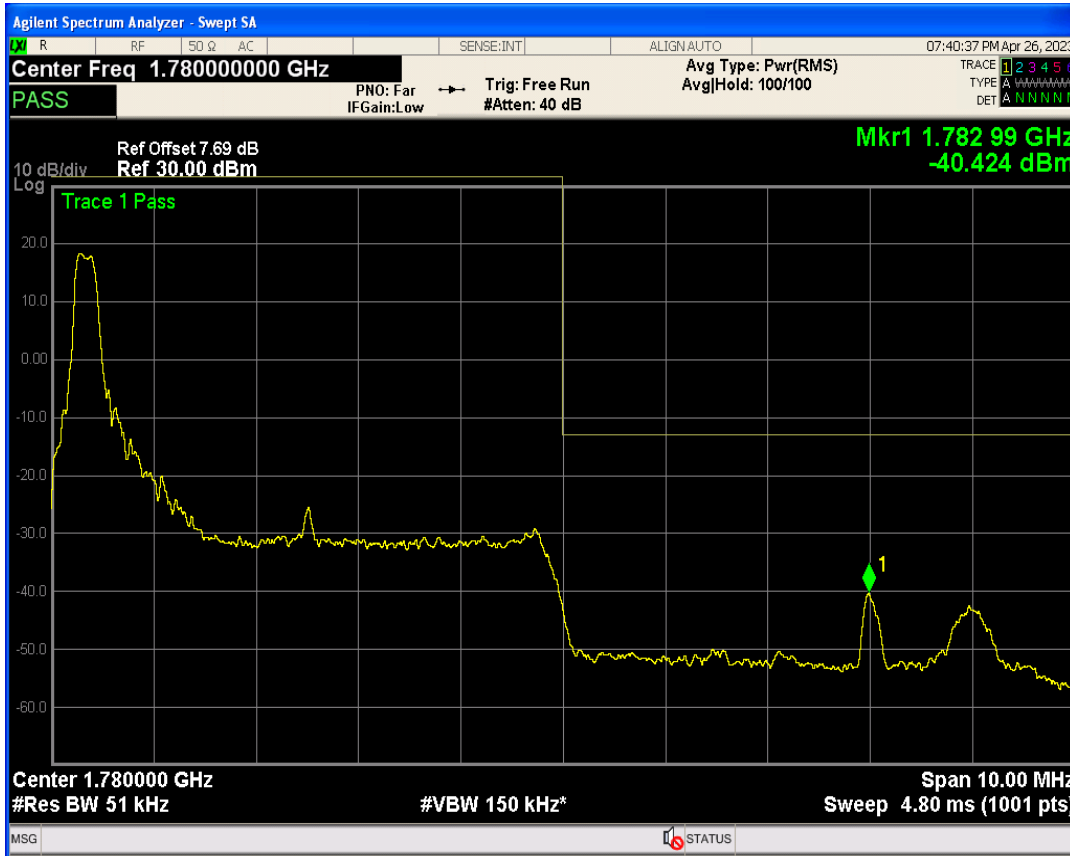

Band66 16QAM BW=5MHz Channel=131997 RB Size=1 Position=#0

Band66 16QAM BW=5MHz Channel=131997 RB Size=1 Position=#Max

Band66 16QAM BW=5MHz Channel=131997 RB Size=25 Position=#0

Band66 QPSK BW=5MHz Channel=132647 RB Size=1 Position=#0