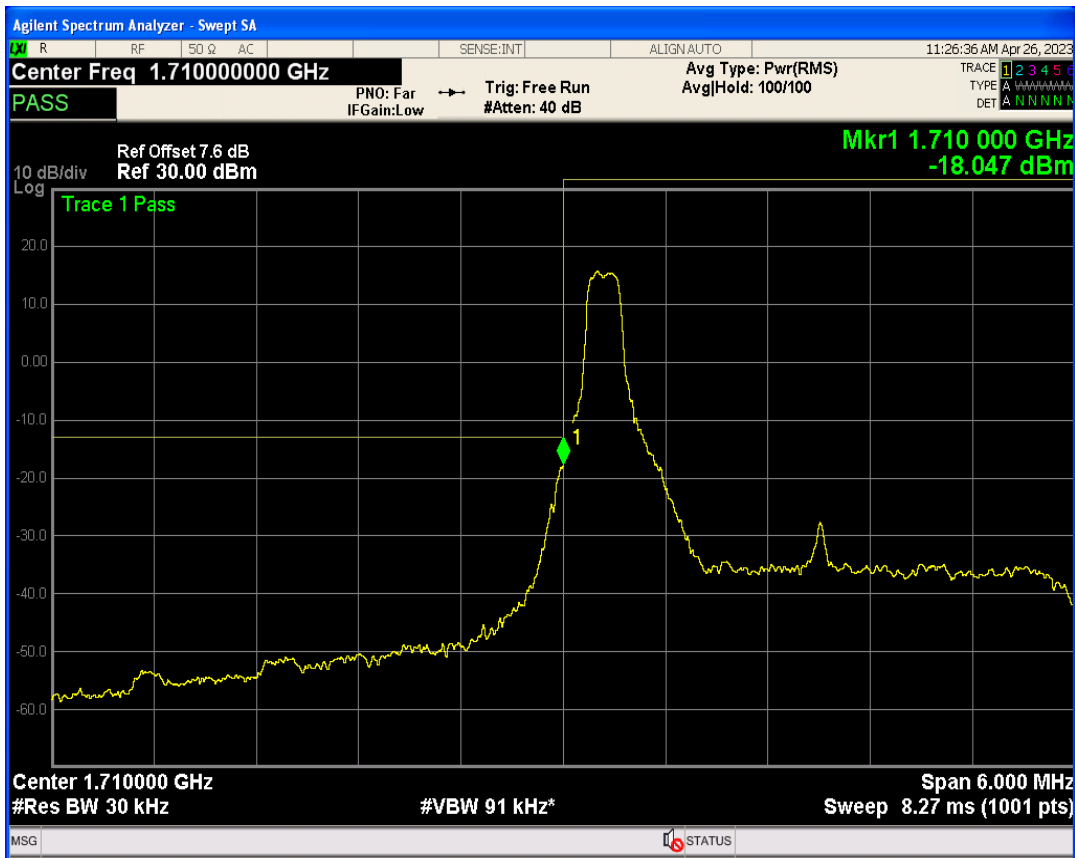

Band4 16QAM BW=3MHz Channel=19965 RB Size=1 Position=#0

Band4 16QAM BW=3MHz Channel=19965 RB Size=1 Position=#Max