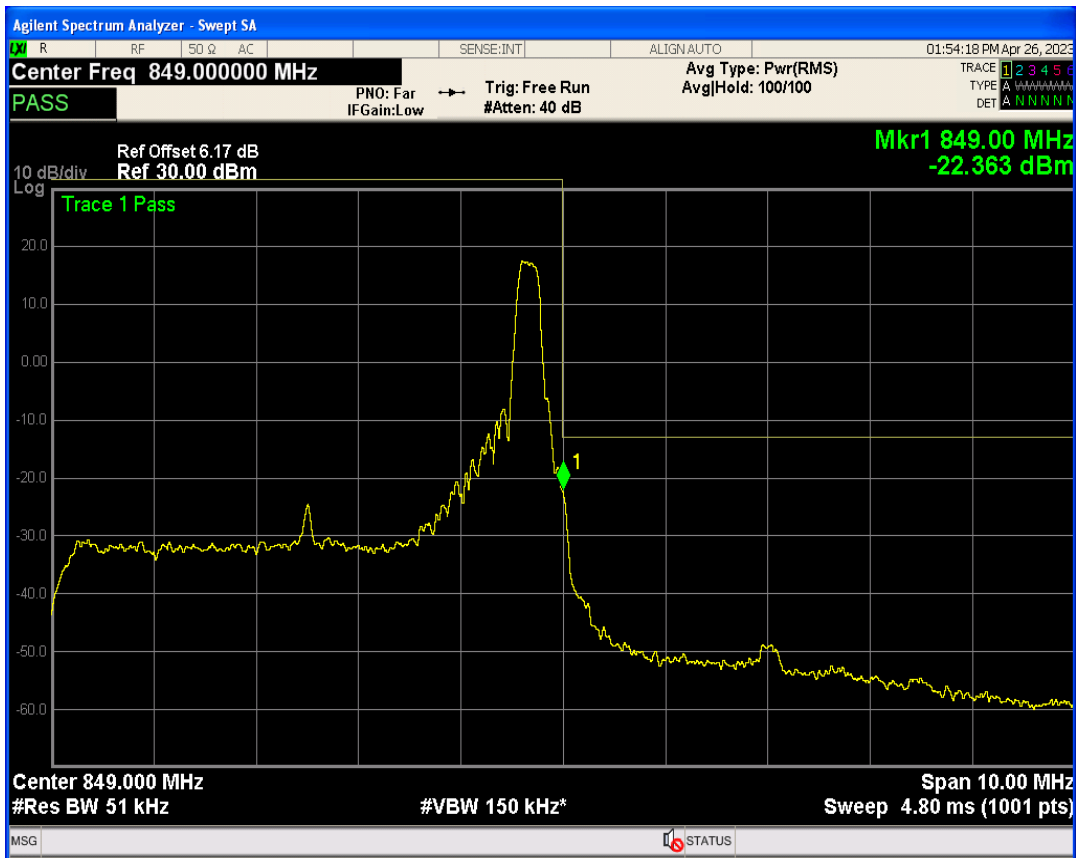

Band5 16QAM BW=5MHz Channel=20625 RB Size=1 Position=#Max

Band5 QPSK BW=10MHz Channel=20450 RB Size=1 Position=#0