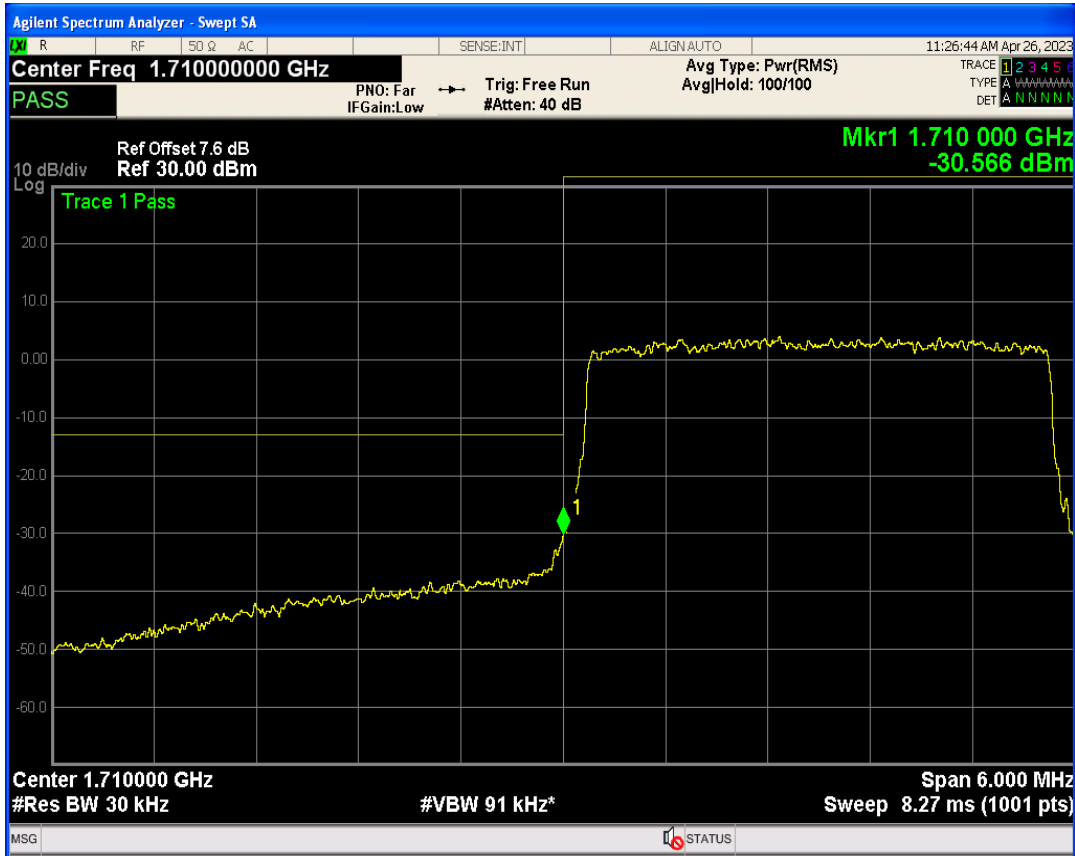

Band4 16QAM BW=3MHz Channel=19965 RB Size=1 Position=#0

Band4 16QAM BW=3MHz Channel=19965 RB Size=1 Position=#Max

Band4 QPSK BW=3MHz Channel=20385 RB Size=1 Position=#0

Band4 16QAM BW=3MHz Channel=19965 RB Size=15 Position=#0