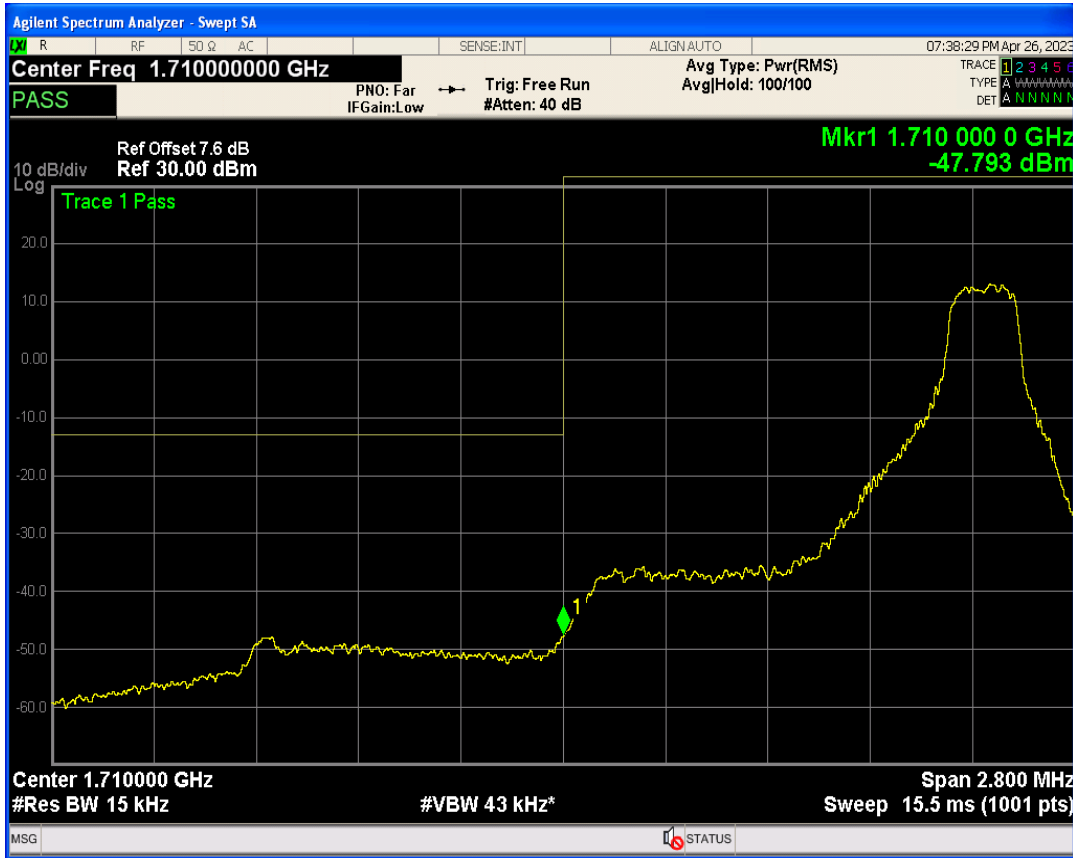

Band5 16QAM BW=10MHz Channel=20600 RB Size=50 Position=#0

Band66 QPSK BW=1.4MHz Channel=131979 RB Size=1 Position=#0

Band66 QPSK BW=1.4MHz Channel=131979 RB Size=1 Position=#Max

Band66 16QAM BW=1.4MHz Channel=131979 RB Size=1 Position=#0

Band66 QPSK BW=1.4MHz Channel=131979 RB Size=6 Position=#0

Band66 16QAM BW=1.4MHz Channel=131979 RB Size=1 Position=#Max

Band66 16QAM BW=1.4MHz Channel=131979 RB Size=6 Position=#0

Band66 QPSK BW=1.4MHz Channel=132665 RB Size=1 Position=#0