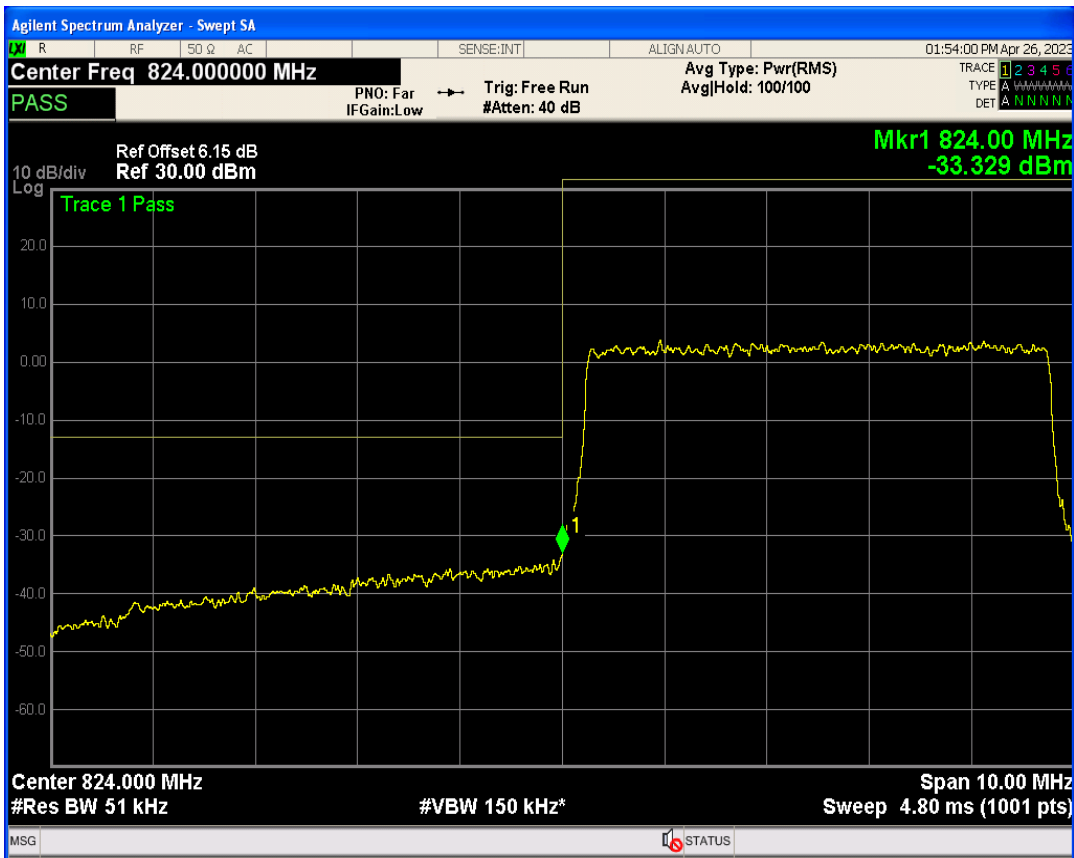

Band5 16QAM BW=5MHz Channel=20425 RB Size=25 Position=#0

Band5 QPSK BW=5MHz Channel=20625 RB Size=1 Position=#0