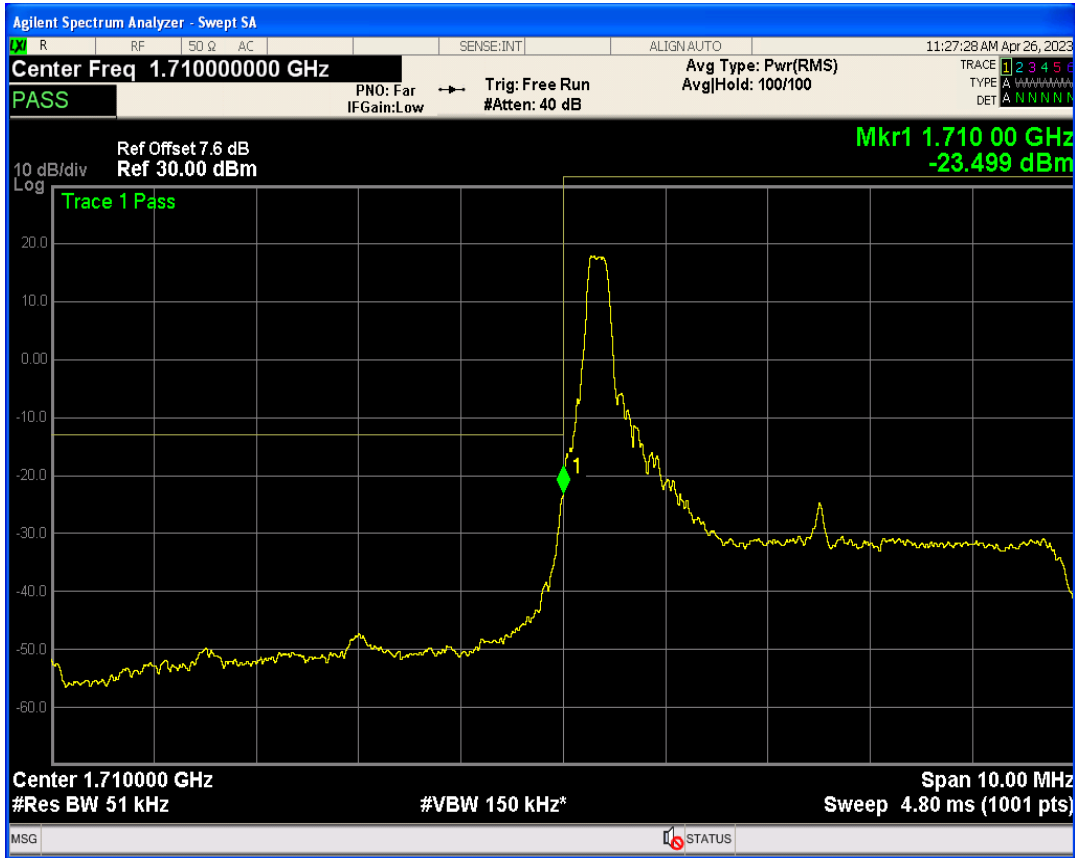

Band4 16QAM BW=3MHz Channel=20385 RB Size=15 Position=#0

Band4 QPSK BW=5MHz Channel=19975 RB Size=1 Position=#0

Band4 QPSK BW=5MHz Channel=19975 RB Size=1 Position=#Max

Band4 16QAM BW=5MHz Channel=19975 RB Size=1 Position=#0