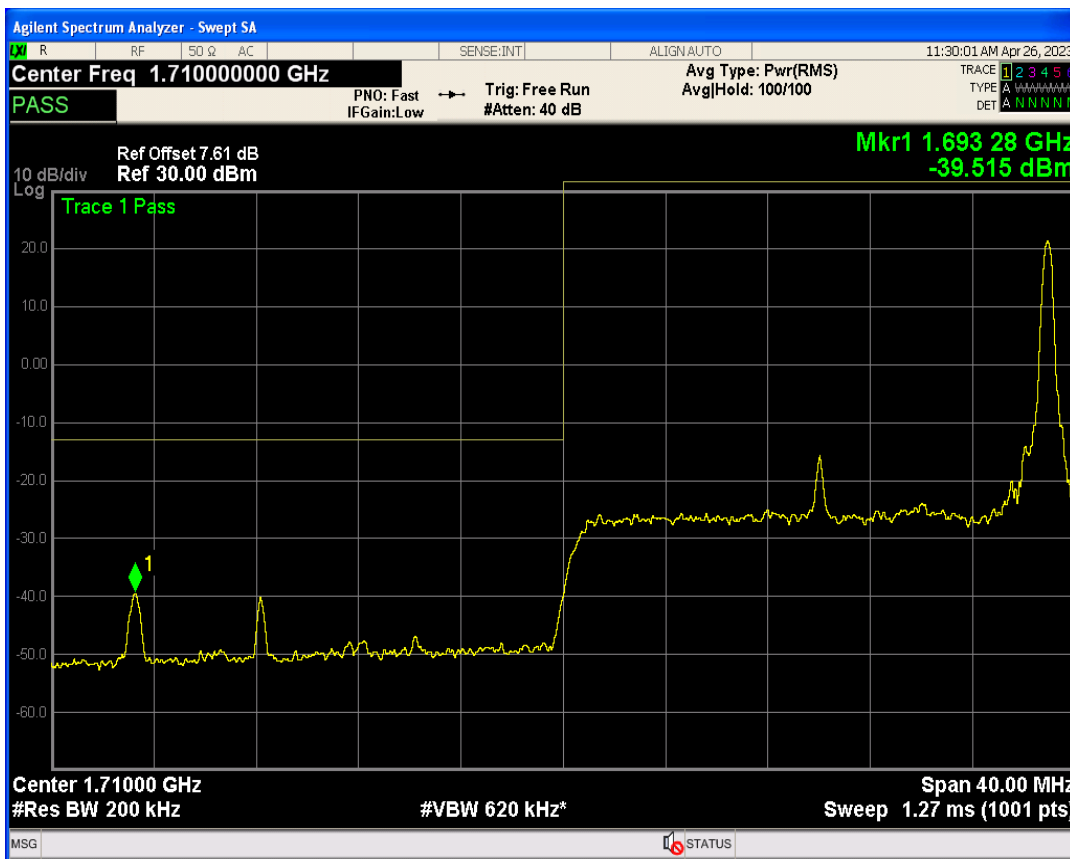

Band4 16QAM BW=20MHz Channel=20050 RB Size=1 Position=#Max

Band4 16QAM BW=20MHz Channel=20050 RB Size=100 Position=#0