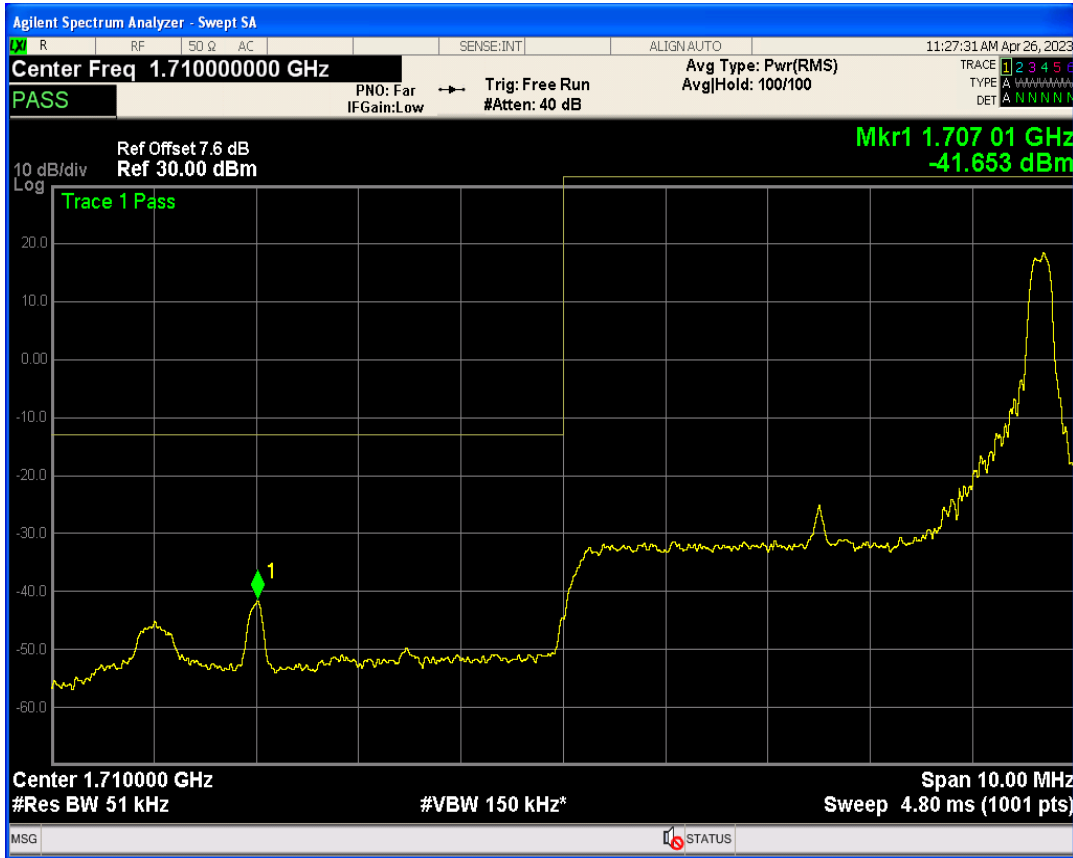

Band4 16QAM BW=3MHz Channel=20385 RB Size=15 Position=#0

Band4 QPSK BW=5MHz Channel=19975 RB Size=1 Position=#0

Band4 QPSK BW=5MHz Channel=19975 RB Size=1 Position=#Max

Band4 16QAM BW=5MHz Channel=19975 RB Size=1 Position=#0

Band4 QPSK BW=5MHz Channel=19975 RB Size=25 Position=#0

Band4 16QAM BW=5MHz Channel=19975 RB Size=1 Position=#Max

Band4 16QAM BW=5MHz Channel=19975 RB Size=25 Position=#0

Band4 QPSK BW=5MHz Channel=20375 RB Size=1 Position=#0