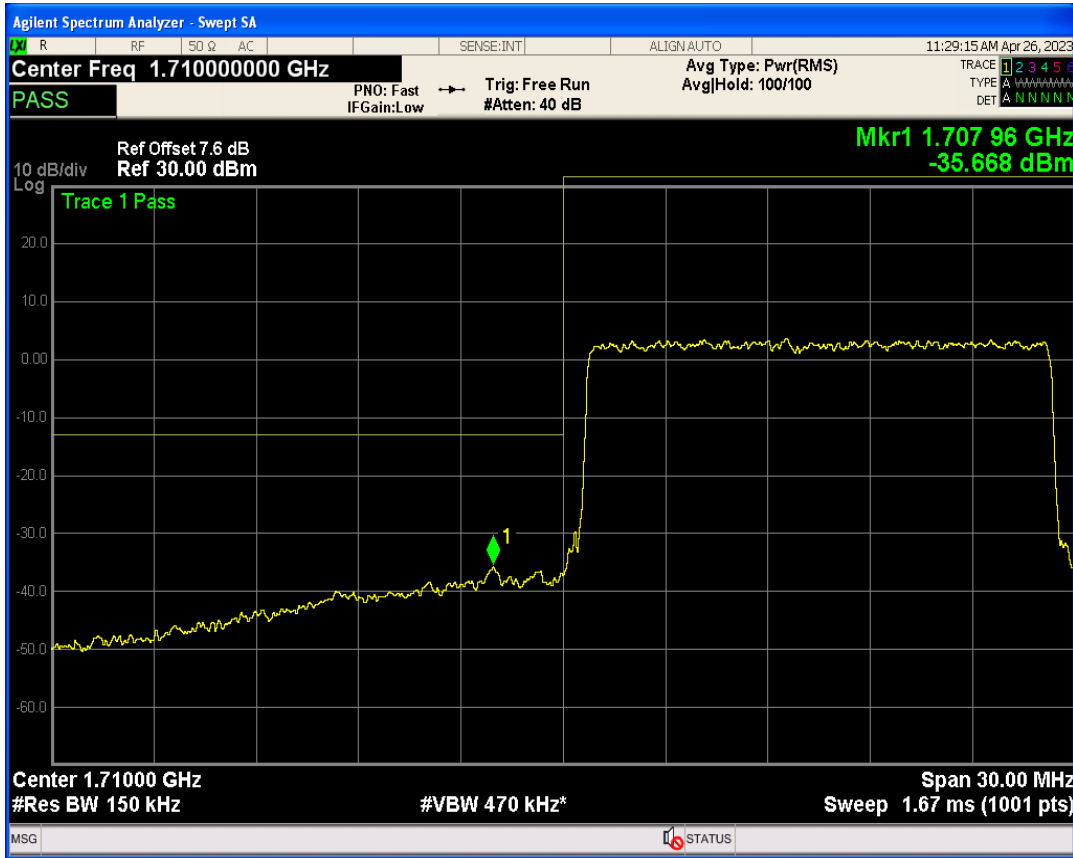

Band4 16QAM BW=15MHz Channel=20025 RB Size=1 Position=#0

Band4 16QAM BW=15MHz Channel=20025 RB Size=1 Position=#Max

Band4 QPSK BW=15MHz Channel=20325 RB Size=1 Position=#0

Band4 16QAM BW=15MHz Channel=20025 RB Size=75 Position=#0