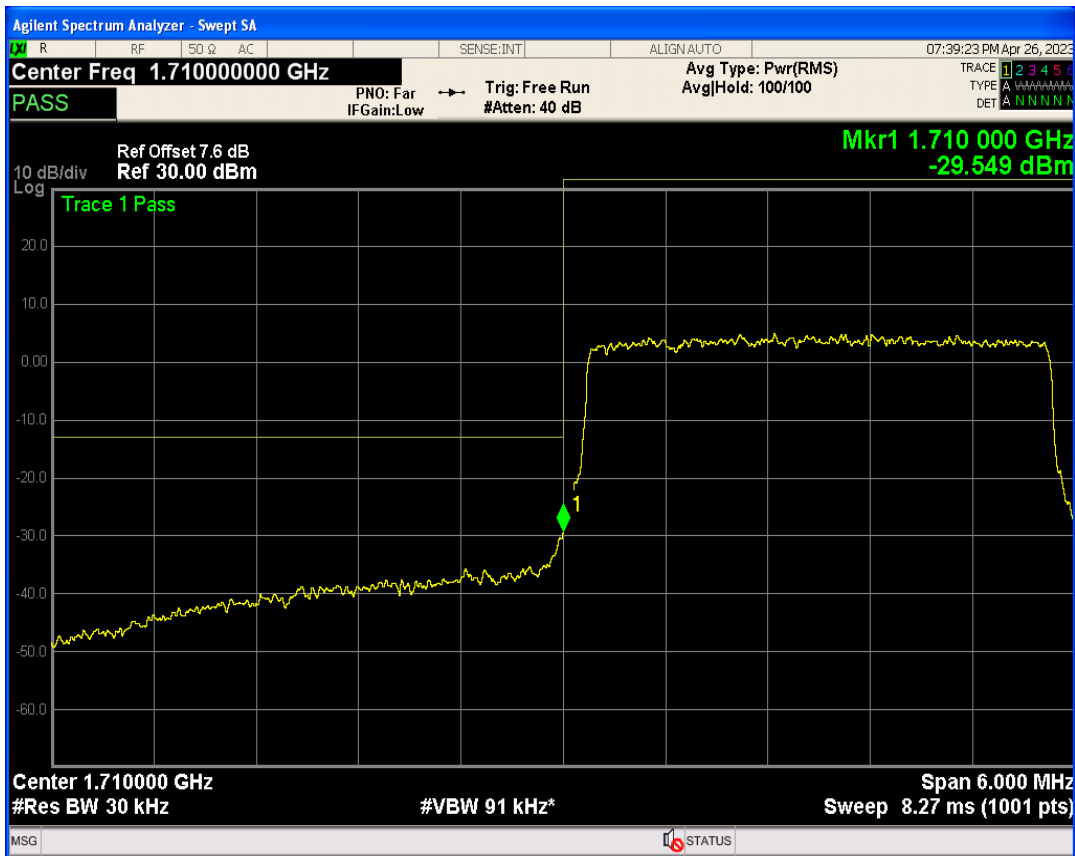

Band66 QPSK BW=3MHz Channel=131987 RB Size=15 Position=#0

Band66 QPSK BW=3MHz Channel=131987 RB Size=1 Position=#Max