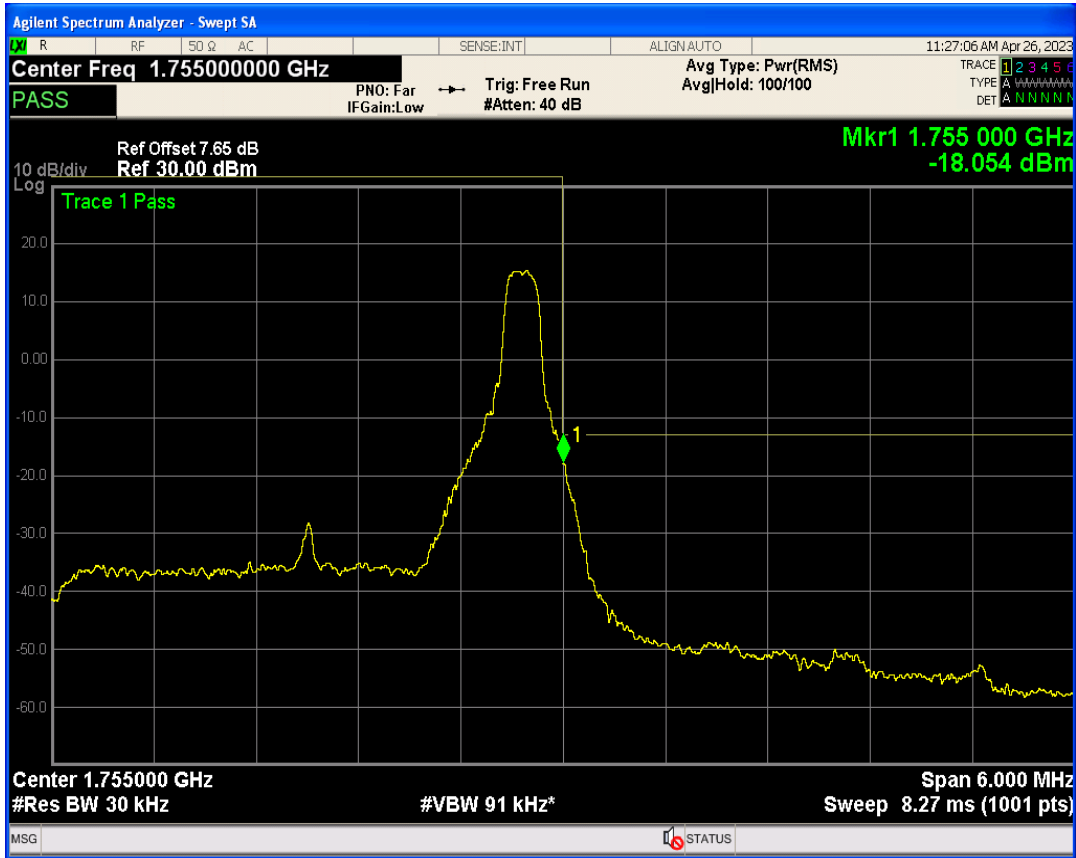

Band4 QPSK BW=3MHz Channel=20385 RB Size=1 Position=#Max

Band4 QPSK BW=3MHz Channel=20385 RB Size=15 Position=#0

Band4 16QAM BW=3MHz Channel=20385 RB Size=1 Position=#0

Band4 16QAM BW=3MHz Channel=20385 RB Size=1 Position=#Max