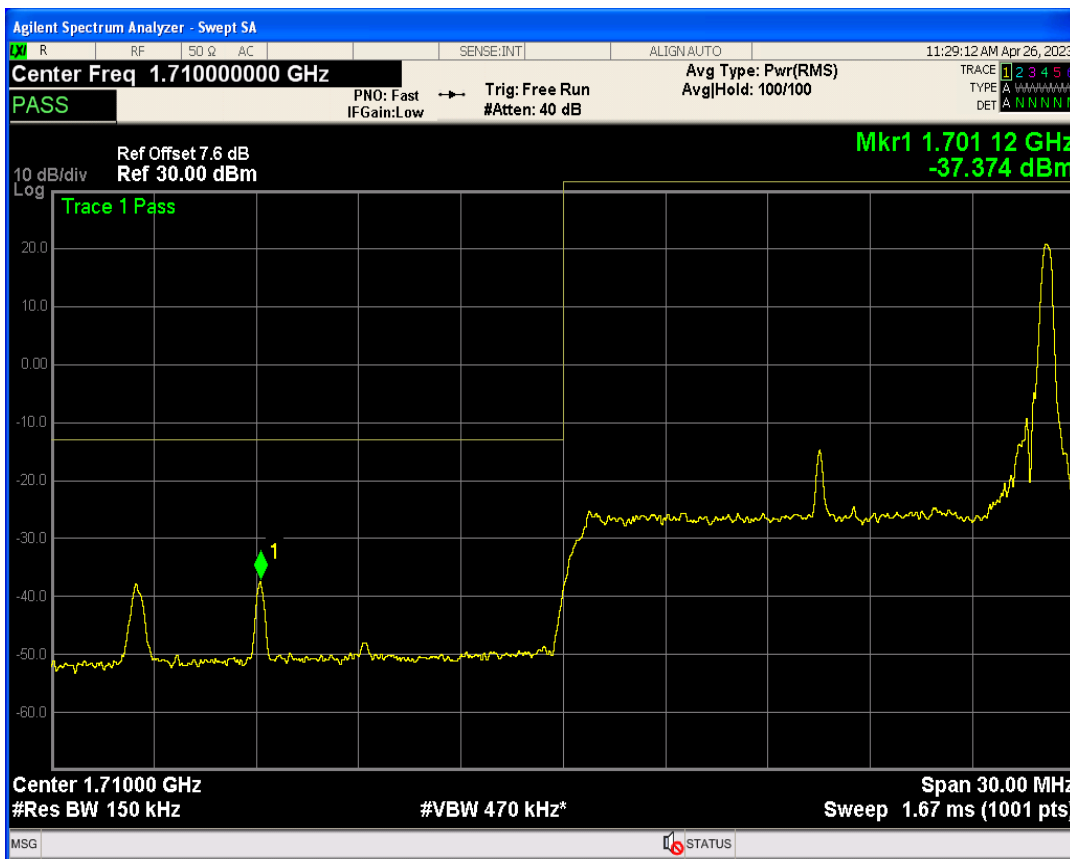

Band4 16QAM BW=15MHz Channel=20025 RB Size=1 Position=#Max

Band4 QPSK BW=15MHz Channel=20325 RB Size=1 Position=#0