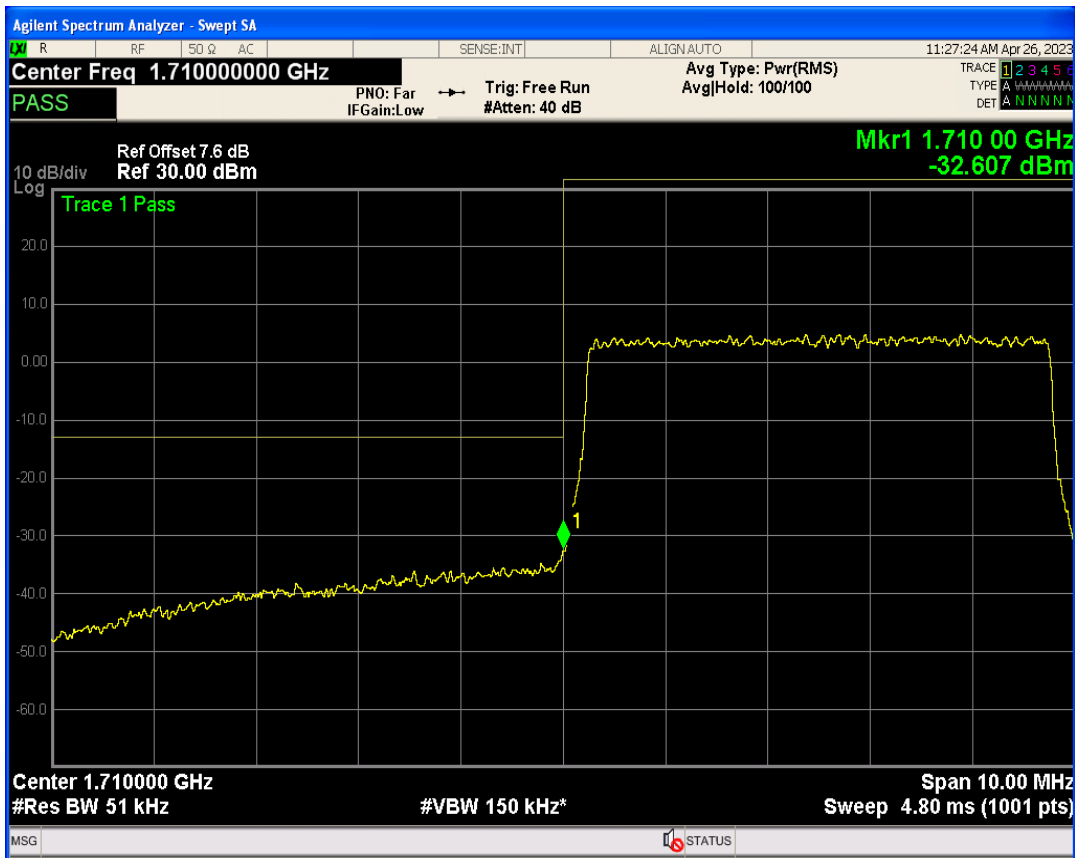

Band4 QPSK BW=5MHz Channel=19975 RB Size=25 Position=#0

Band4 16QAM BW=5MHz Channel=19975 RB Size=1 Position=#Max