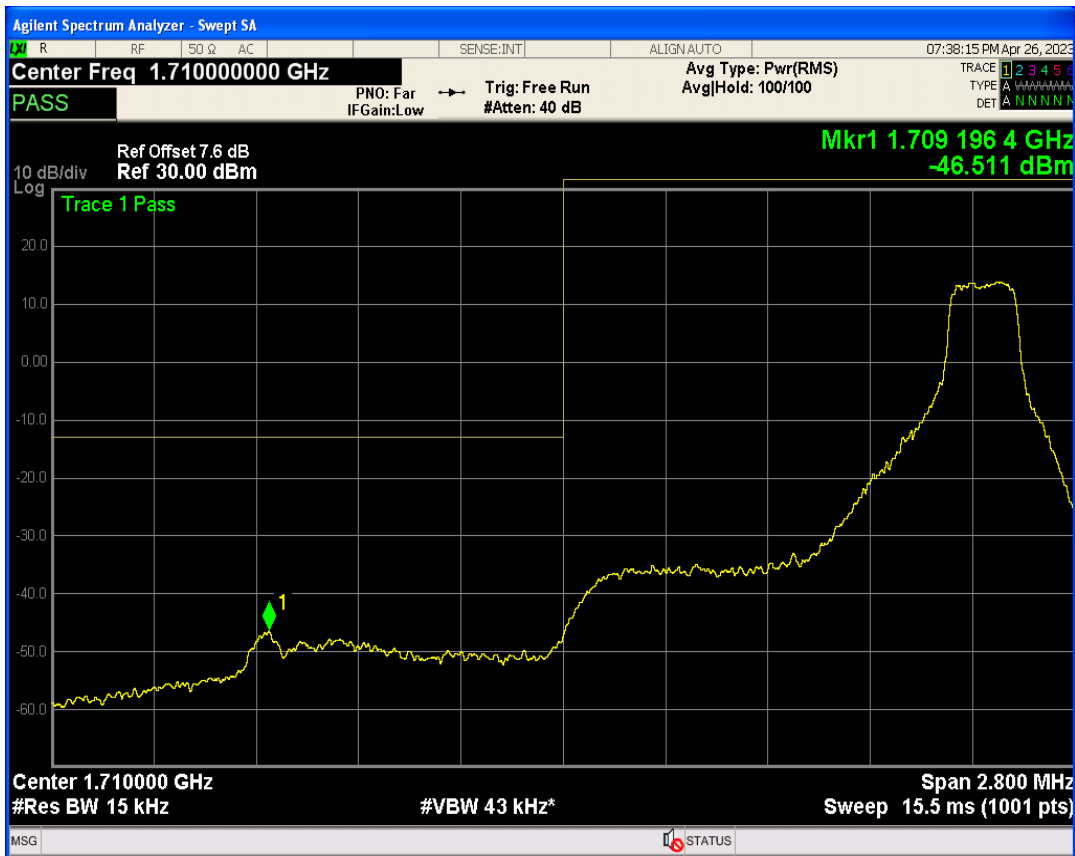

Band66 QPSK BW=1.4MHz Channel=131979 RB Size=1 Position=#Max

Band66 16QAM BW=1.4MHz Channel=131979 RB Size=1 Position=#0