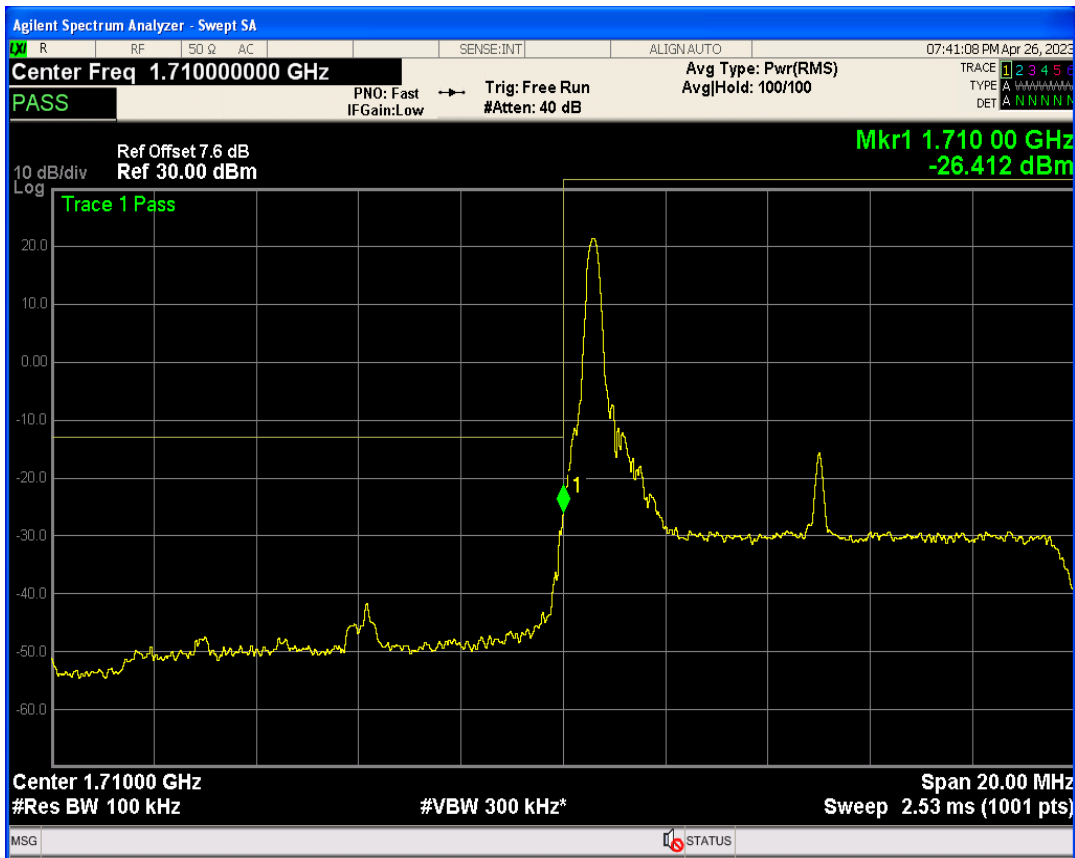

Band66 QPSK BW=10MHz Channel=132022 RB Size=1 Position=#0

Band66 16QAM BW=5MHz Channel=132647 RB Size=25 Position=#0