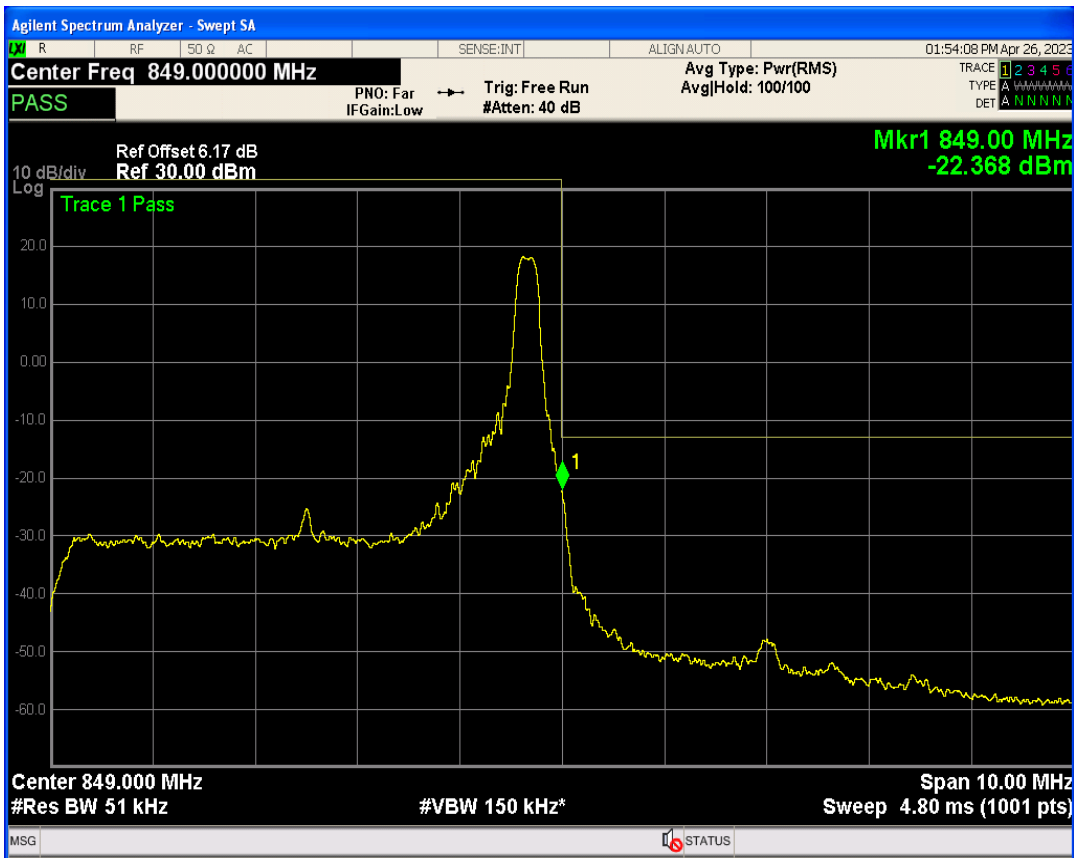

Band5 QPSK BW=5MHz Channel=20625 RB Size=1 Position=#Max

Band5 QPSK BW=5MHz Channel=20625 RB Size=25 Position=#0