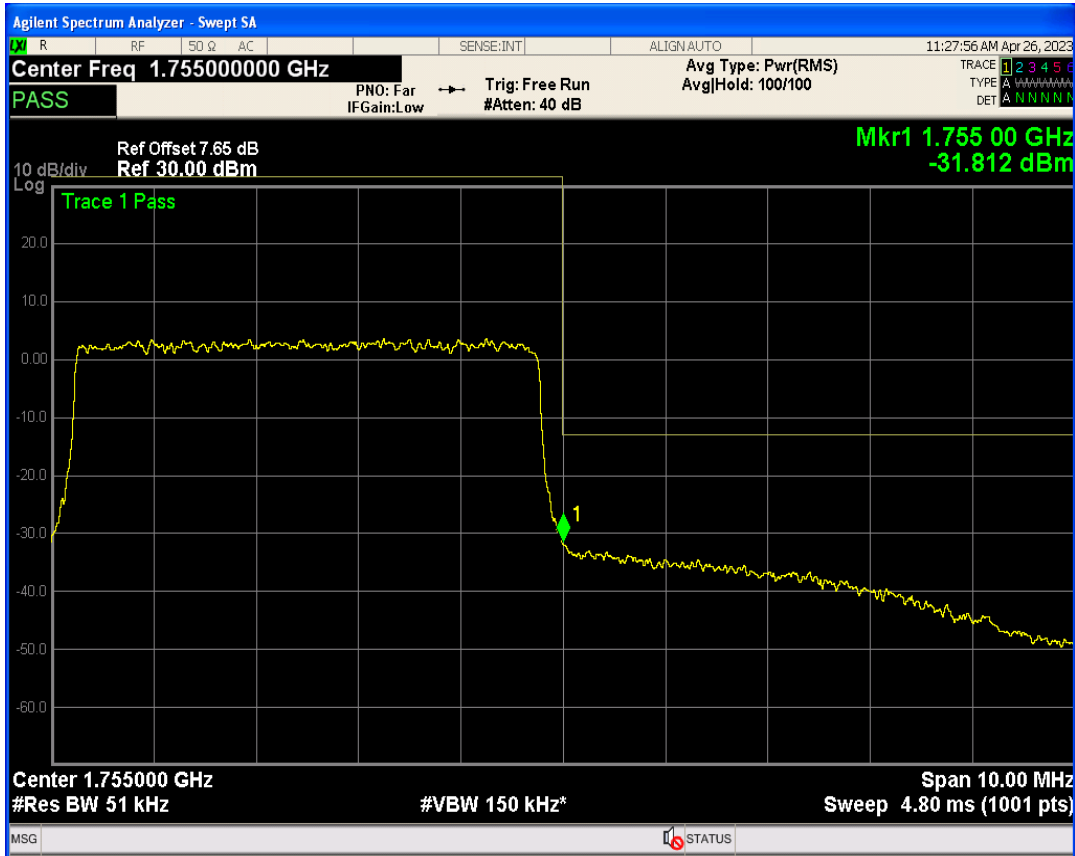

Band4 QPSK BW=5MHz Channel=20375 RB Size=25 Position=#0

Band4 QPSK BW=5MHz Channel=20375 RB Size=1 Position=#Max

Band4 16QAM BW=5MHz Channel=20375 RB Size=1 Position=#0

Band4 16QAM BW=5MHz Channel=20375 RB Size=25 Position=#0