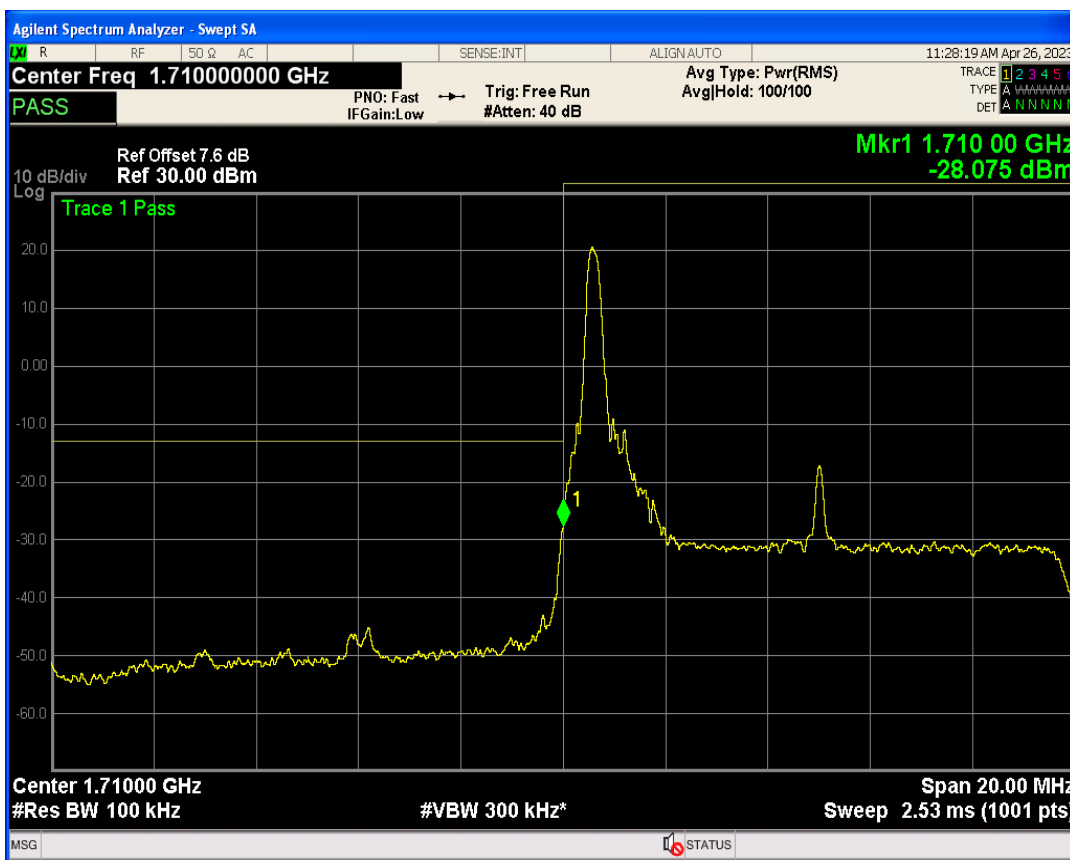

Band4 16QAM BW=10MHz Channel=20000 RB Size=1 Position=#0

Band4 16QAM BW=10MHz Channel=20000 RB Size=50 Position=#0