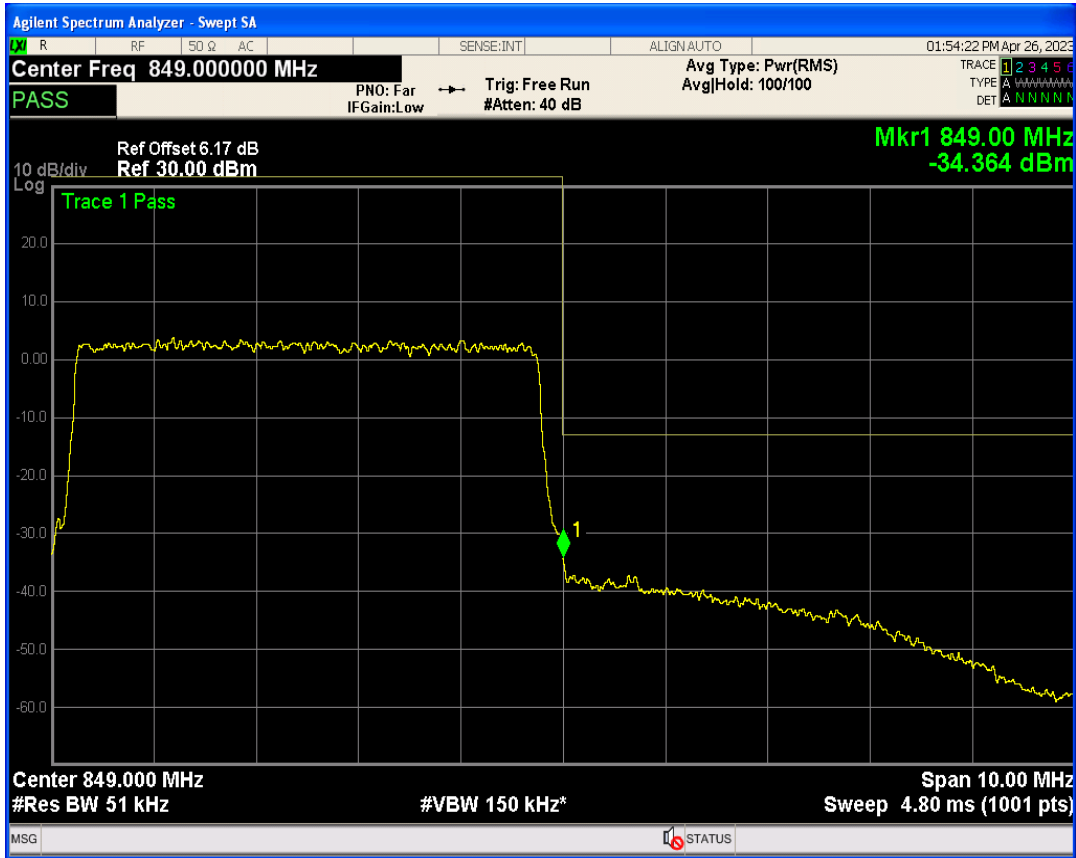

Band5 QPSK BW=5MHz Channel=20625 RB Size=1 Position=#Max

Band5 QPSK BW=5MHz Channel=20625 RB Size=25 Position=#0

Band5 16QAM BW=5MHz Channel=20625 RB Size=1 Position=#0

Band5 16QAM BW=5MHz Channel=20625 RB Size=25 Position=#0