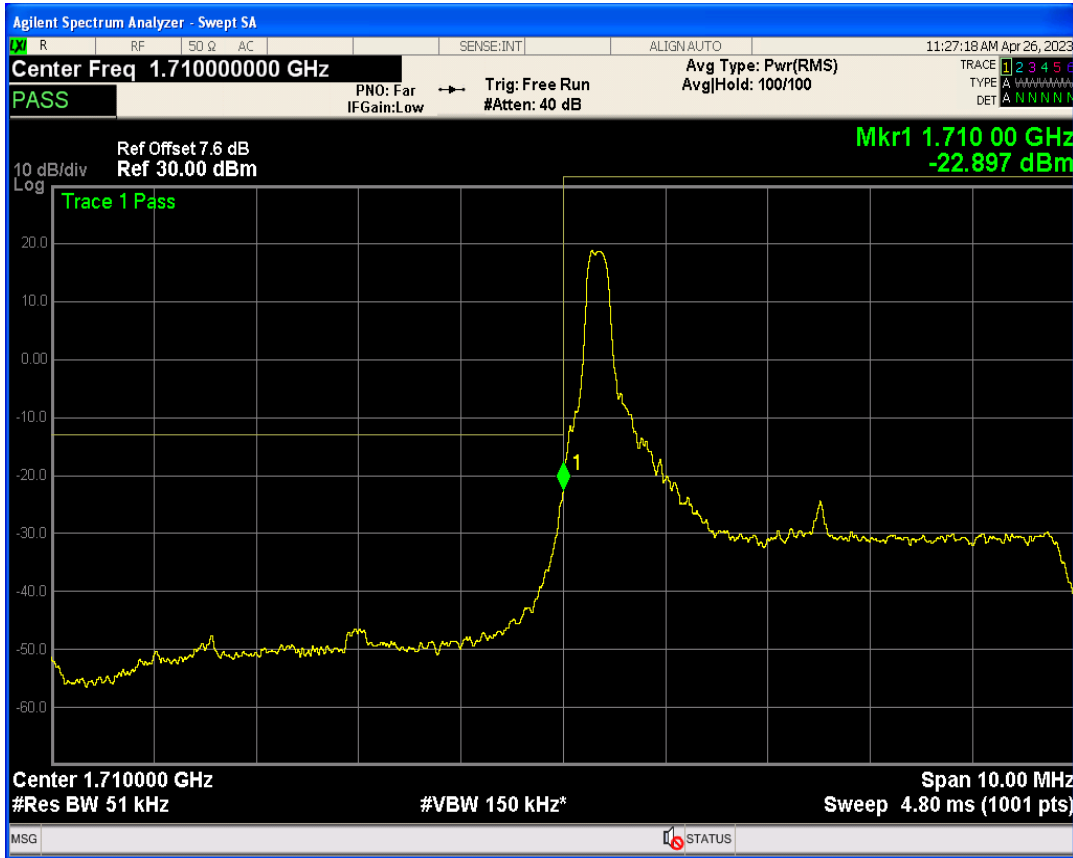

Band4 QPSK BW=5MHz Channel=19975 RB Size=1 Position=#0

Band4 QPSK BW=5MHz Channel=19975 RB Size=1 Position=#Max