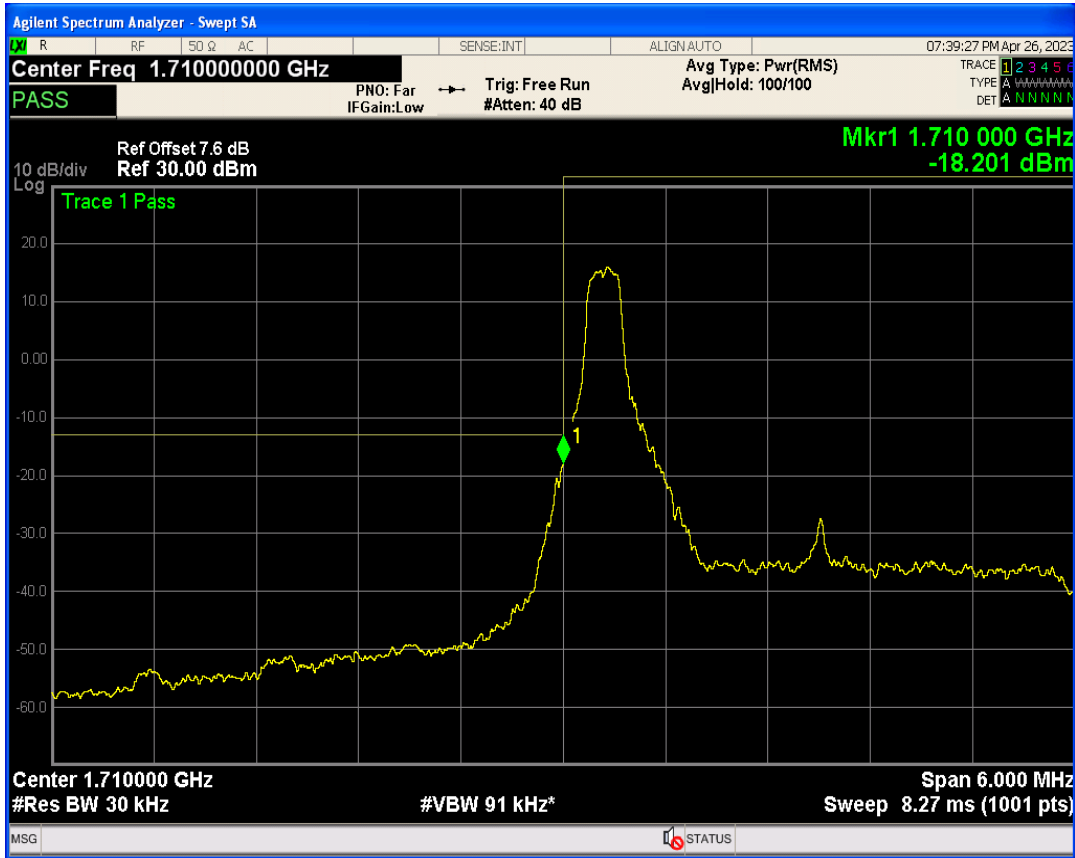

Band66 16QAM BW=3MHz Channel=131987 RB Size=1 Position=#0

Band66 16QAM BW=3MHz Channel=131987 RB Size=15 Position=#0