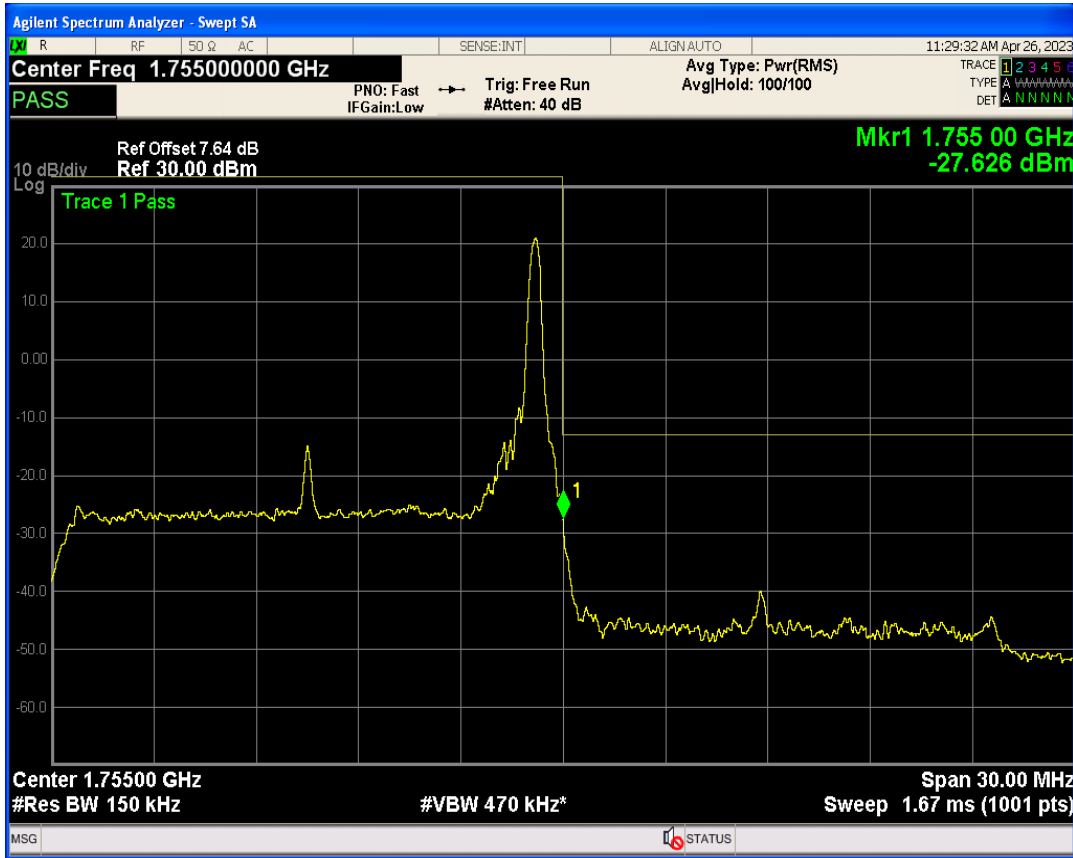

Band4 QPSK BW=15MHz Channel=20325 RB Size=1 Position=#Max

Band4 16QAM BW=15MHz Channel=20325 RB Size=1 Position=#0

Band4 QPSK BW=15MHz Channel=20325 RB Size=75 Position=#0

Band4 16QAM BW=15MHz Channel=20325 RB Size=1 Position=#Max