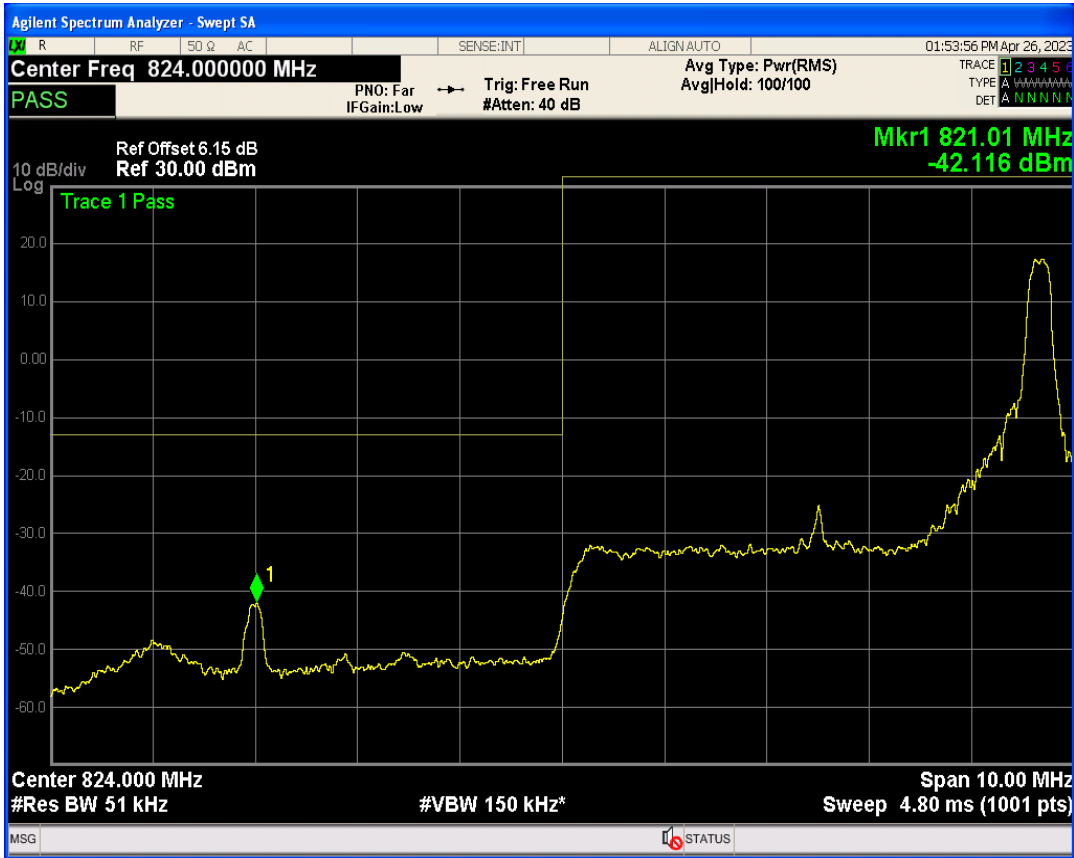

Band5 16QAM BW=5MHz Channel=20425 RB Size=1 Position=#Max

Band5 16QAM BW=5MHz Channel=20425 RB Size=25 Position=#0