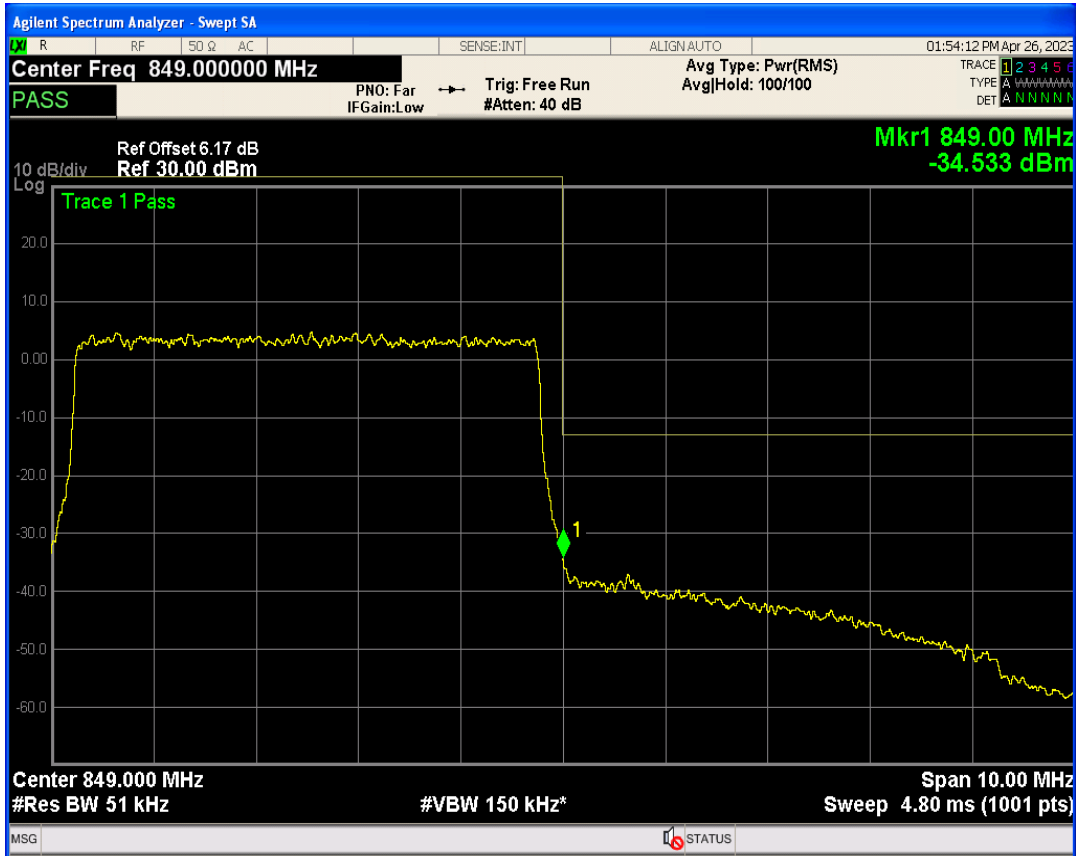

Band5 QPSK BW=5MHz Channel=20625 RB Size=25 Position=#0

Band5 16QAM BW=5MHz Channel=20625 RB Size=1 Position=#0