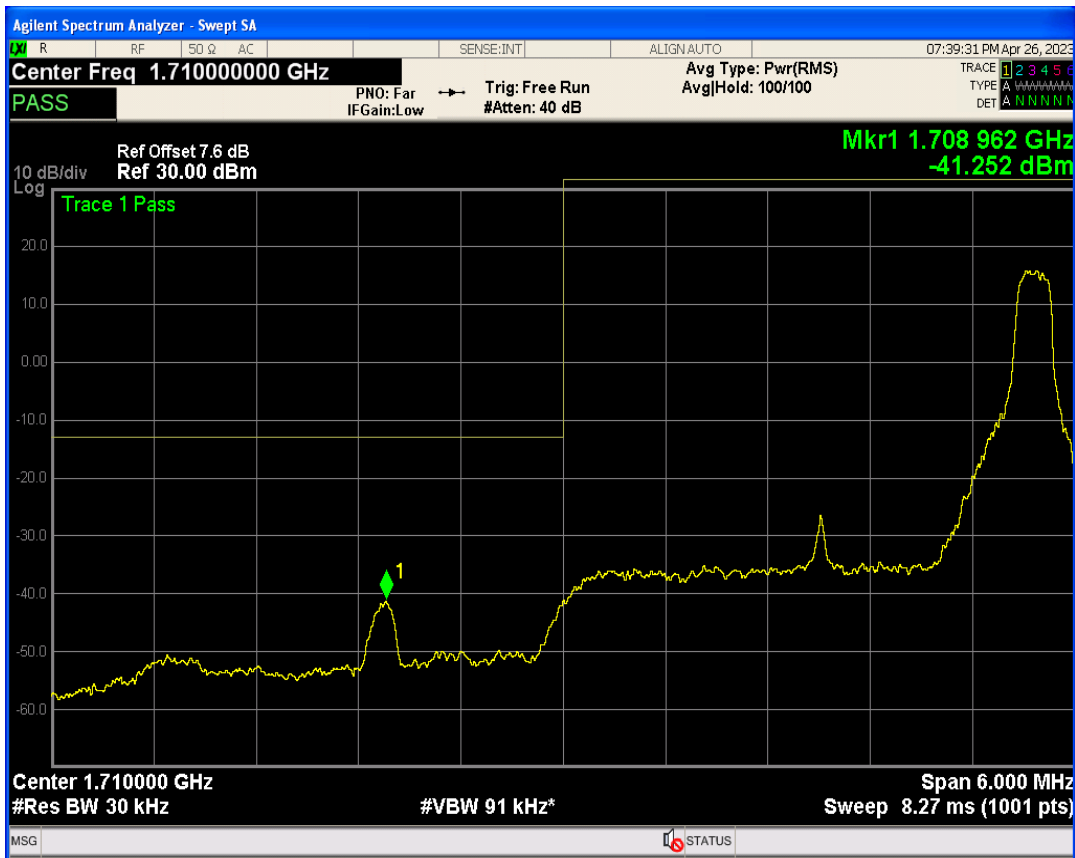

Band66 16QAM BW=3MHz Channel=131987 RB Size=1 Position=#Max

Band66 16QAM BW=3MHz Channel=131987 RB Size=1 Position=#0