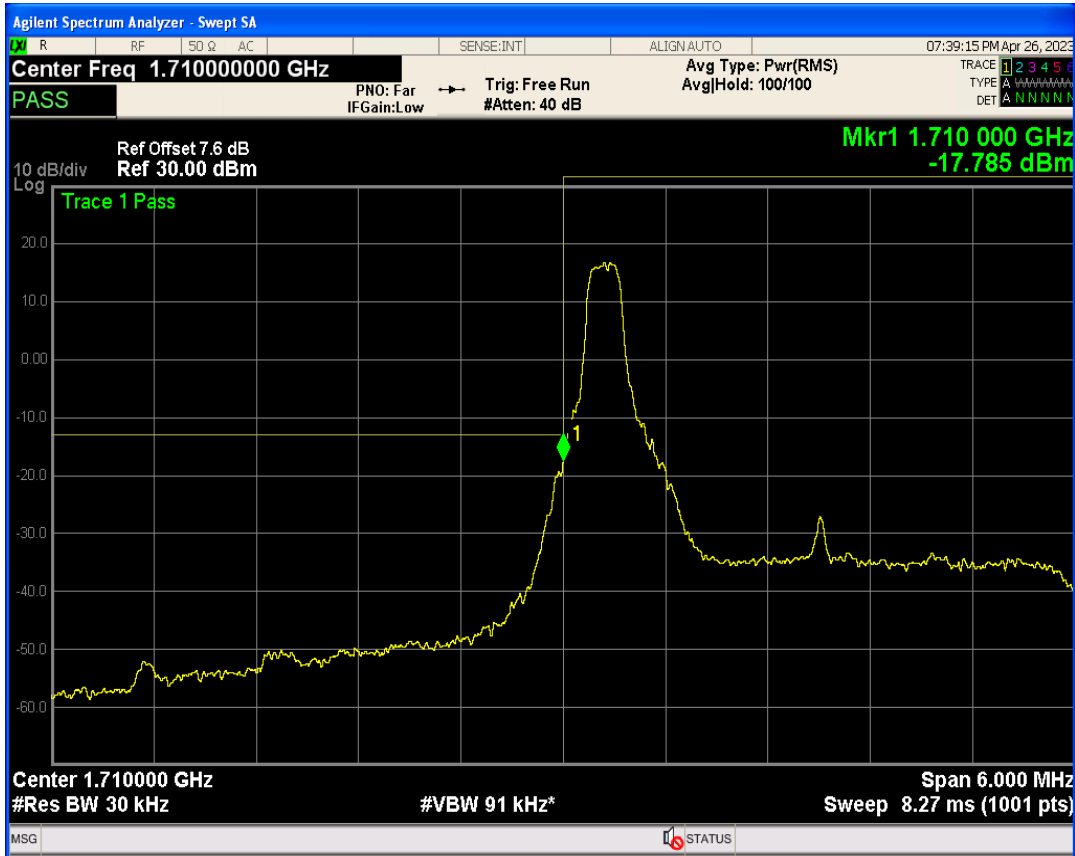

Band66 QPSK BW=3MHz Channel=131987 RB Size=1 Position=#0

Band66 QPSK BW=3MHz Channel=131987 RB Size=15 Position=#0