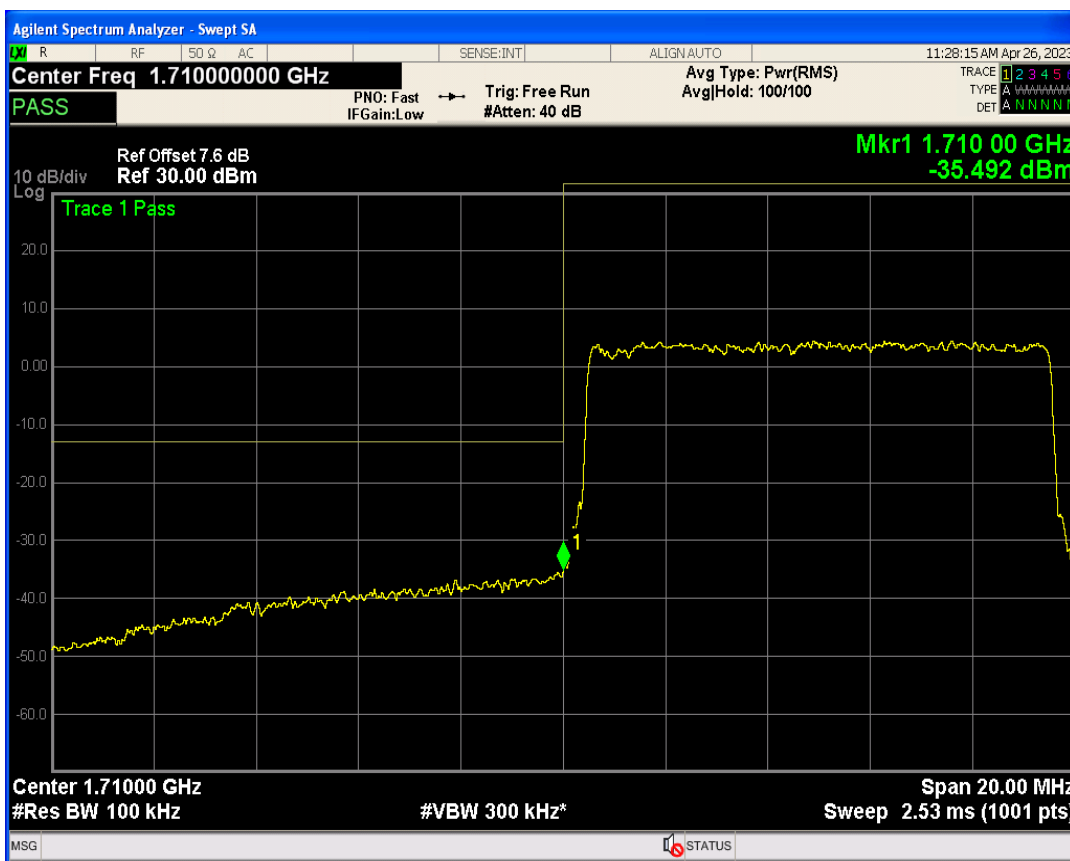

Band4 16QAM BW=5MHz Channel=20375 RB Size=1 Position=#Max

Band4 QPSK BW=10MHz Channel=20000 RB Size=1 Position=#0

Band4 QPSK BW=10MHz Channel=20000 RB Size=1 Position=#Max

Band4 QPSK BW=10MHz Channel=20000 RB Size=50 Position=#0

Band4 16QAM BW=10MHz Channel=20000 RB Size=1 Position=#0

Band4 16QAM BW=10MHz Channel=20000 RB Size=50 Position=#0

Band4 16QAM BW=10MHz Channel=20000 RB Size=1 Position=#Max

Band4 QPSK BW=10MHz Channel=20350 RB Size=1 Position=#0