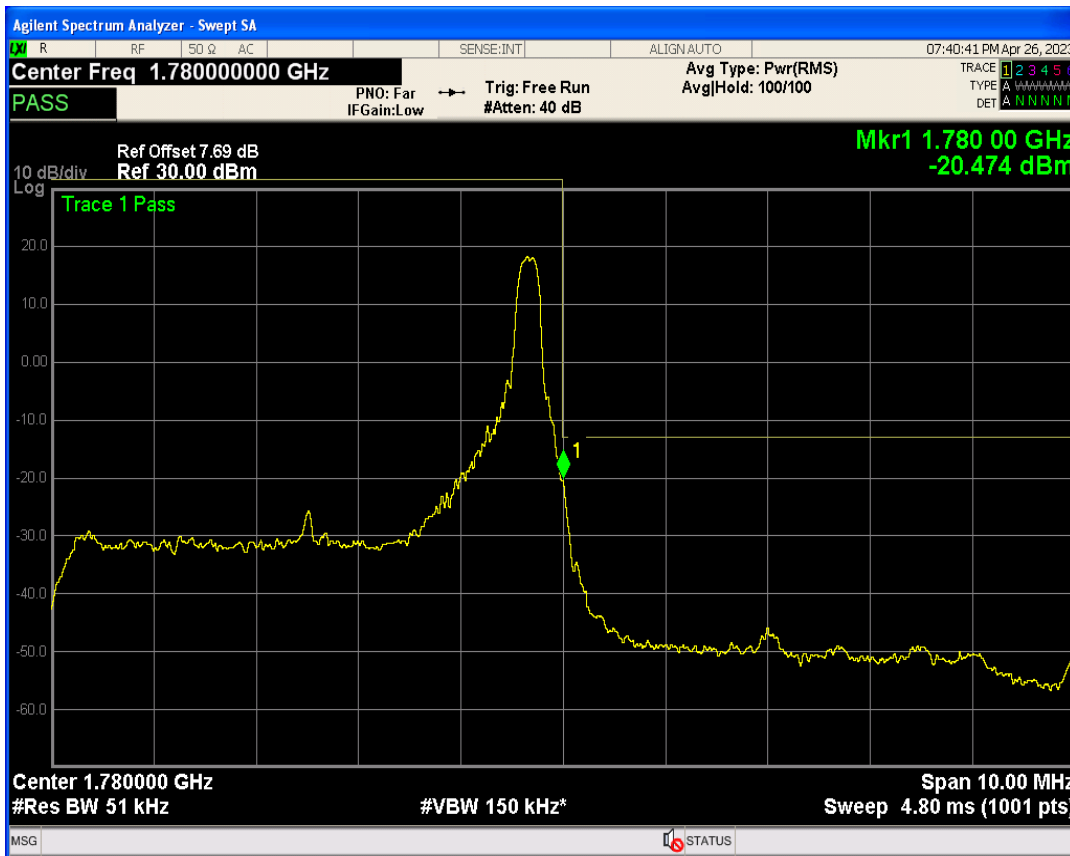

Band66 QPSK BW=5MHz Channel=132647 RB Size=1 Position=#Max

Band66 QPSK BW=5MHz Channel=132647 RB Size=25 Position=#0