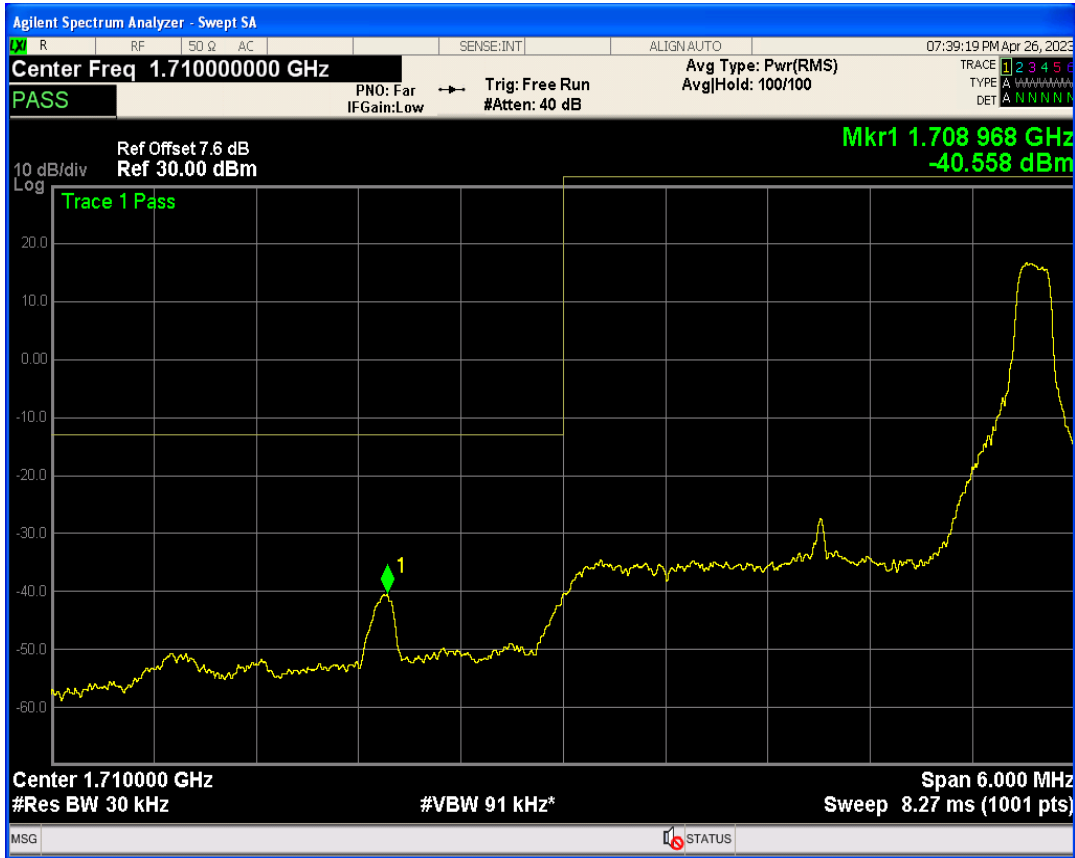

Band66 16QAM BW=1.4MHz Channel=132665 RB Size=1 Position=#Max

Band66 QPSK BW=3MHz Channel=131987 RB Size=1 Position=#0

Band66 QPSK BW=3MHz Channel=131987 RB Size=15 Position=#0

Band66 QPSK BW=3MHz Channel=131987 RB Size=1 Position=#Max