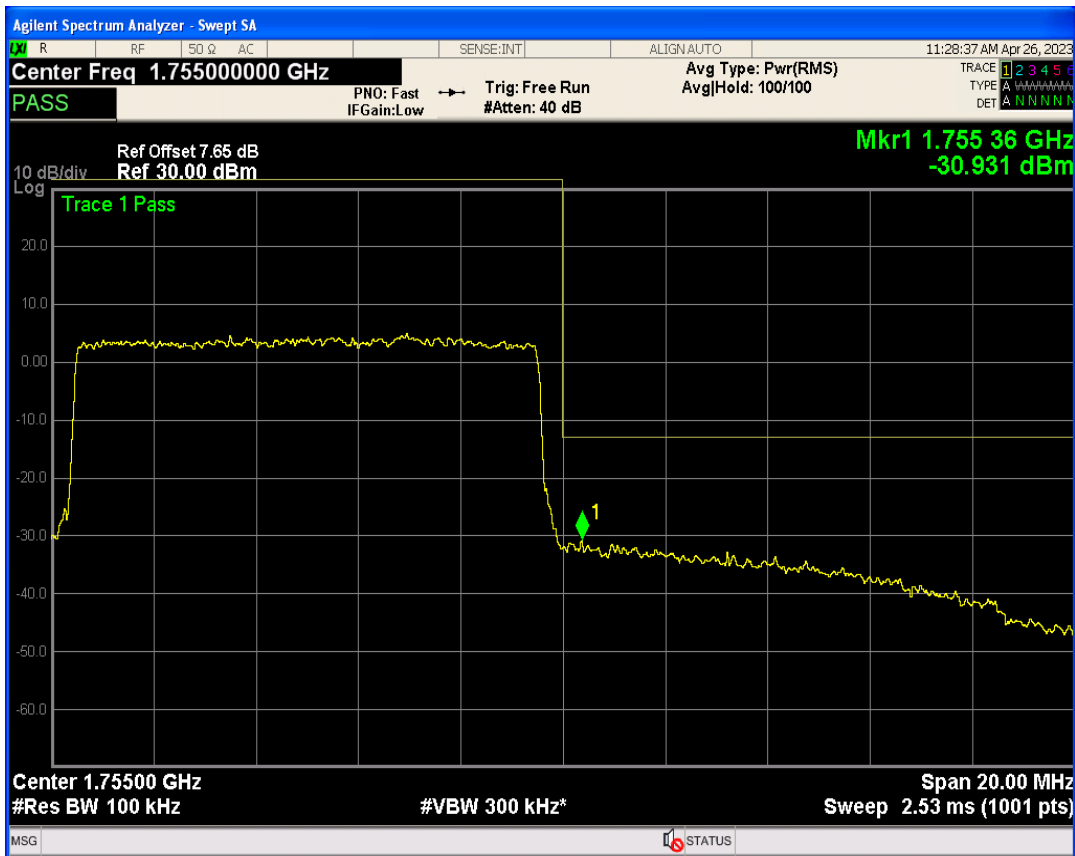

Band4 QPSK BW=10MHz Channel=20350 RB Size=50 Position=#0

Band4 QPSK BW=10MHz Channel=20350 RB Size=1 Position=#Max