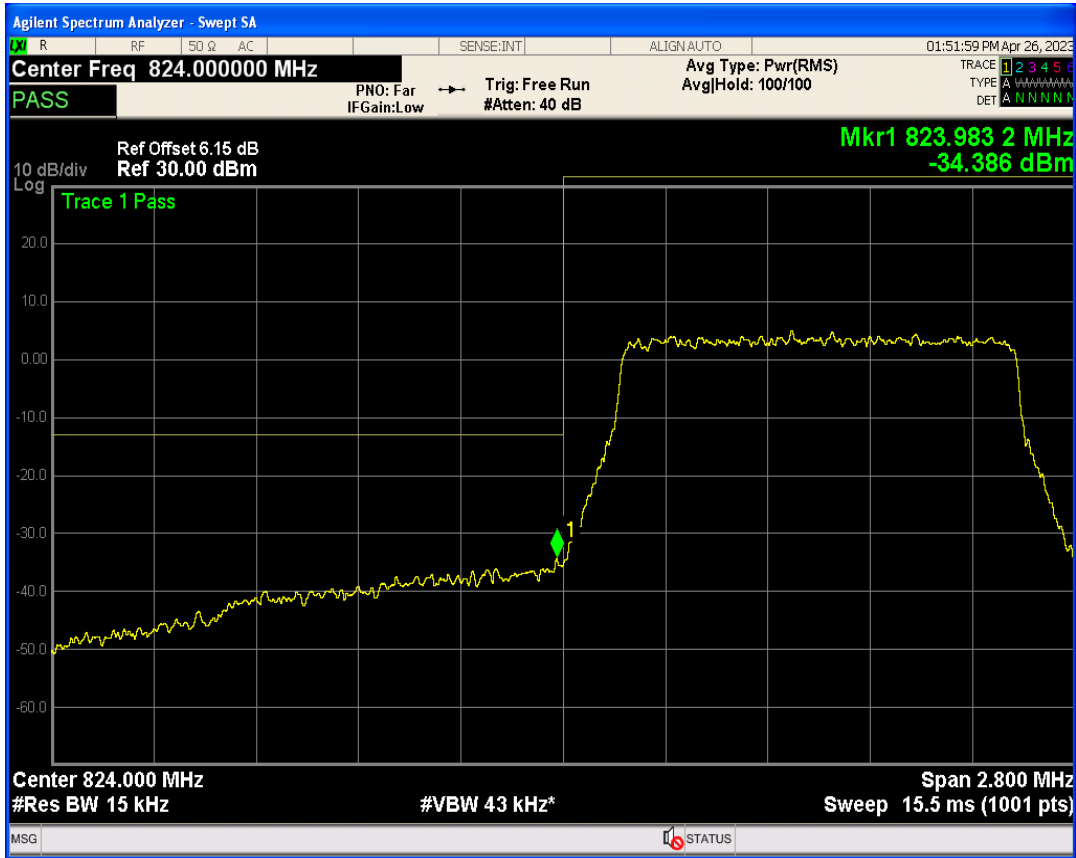

Band5 16QAM BW=1.4MHz Channel=20407 RB Size=6 Position=#0

Band5 16QAM BW=1.4MHz Channel=20407 RB Size=1 Position=#Max