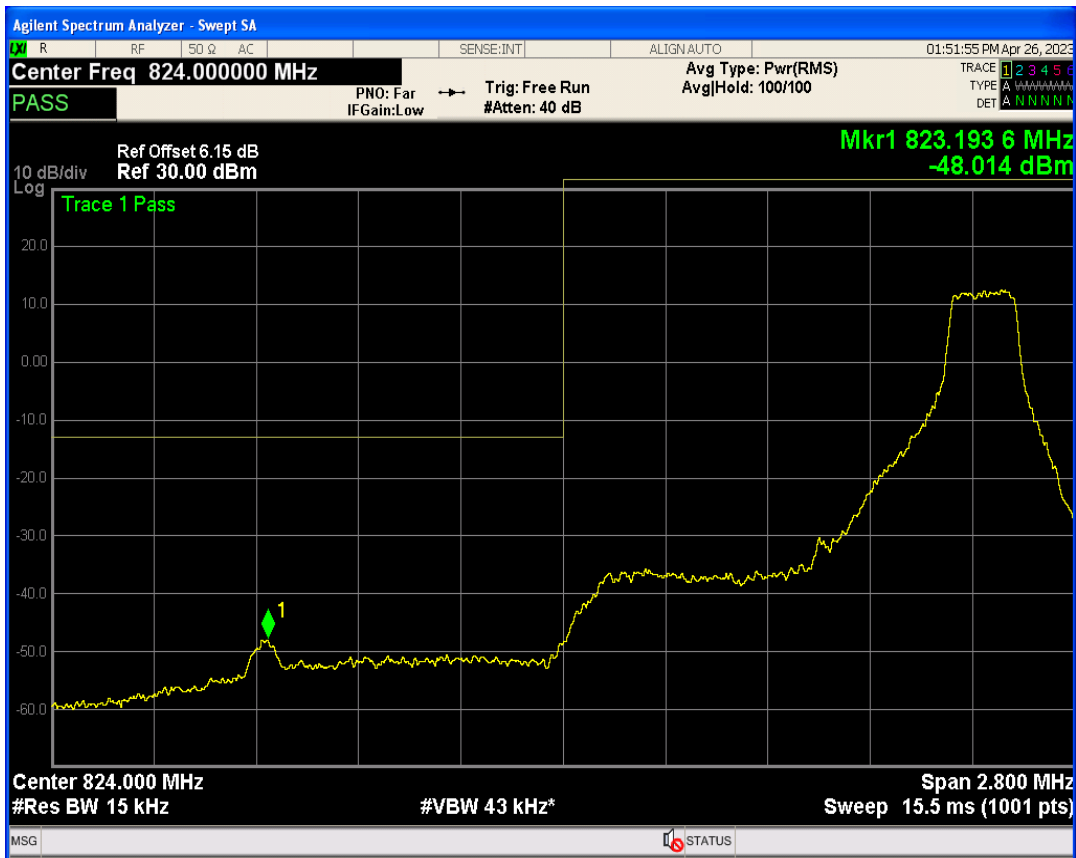

Band5 16QAM BW=1.4MHz Channel=20407 RB Size=1 Position=#Max

Band5 QPSK BW=1.4MHz Channel=20643 RB Size=1 Position=#0