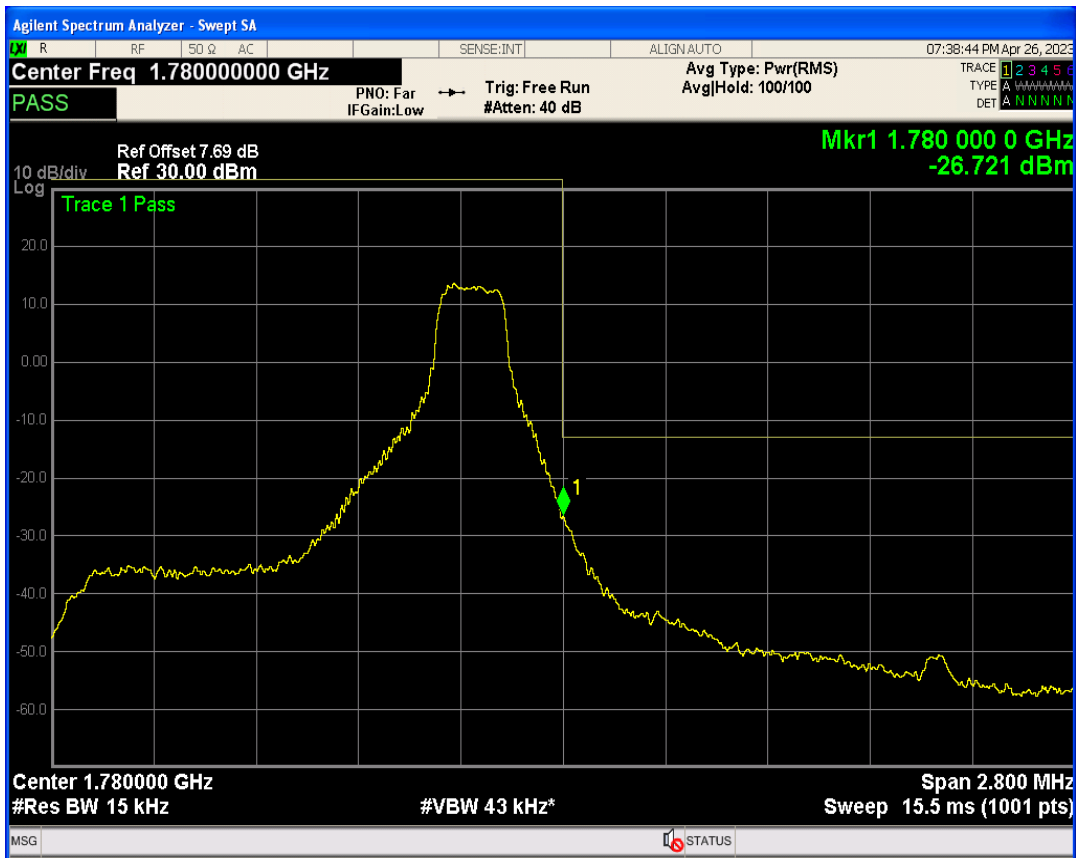

Band66 QPSK BW=1.4MHz Channel=132665 RB Size=1 Position=#Max

Band66 QPSK BW=1.4MHz Channel=132665 RB Size=6 Position=#0