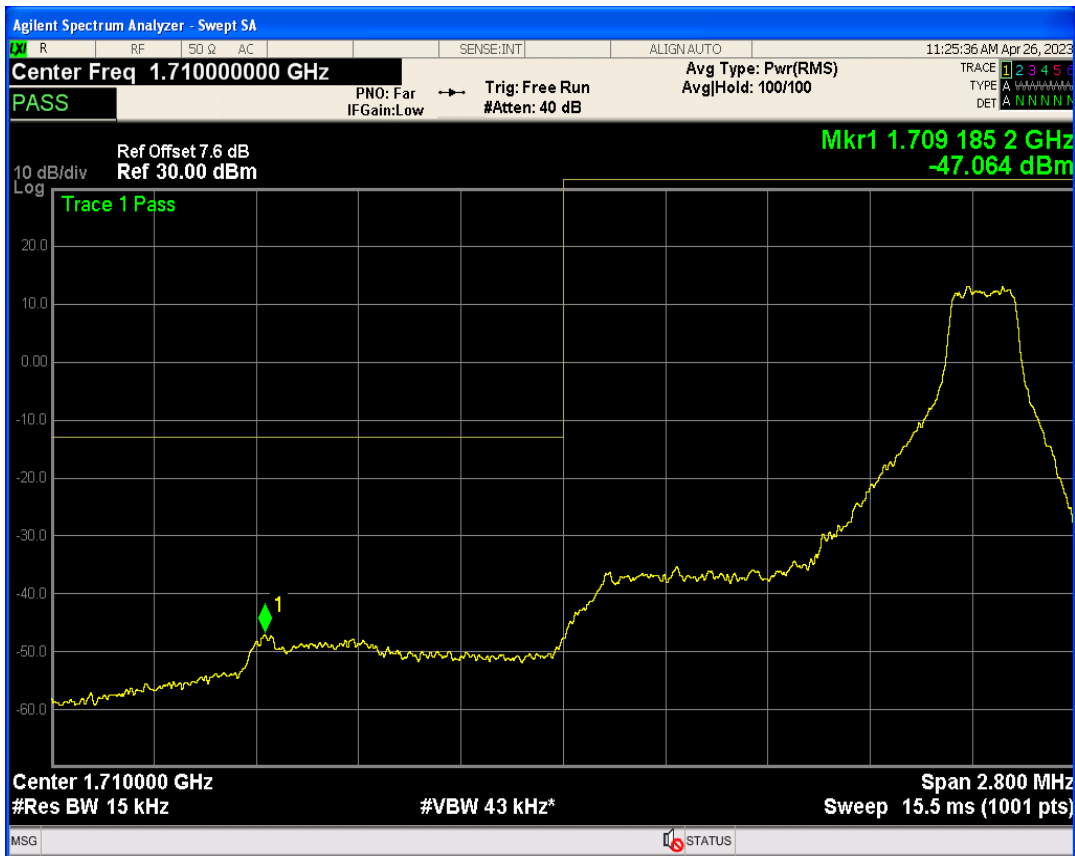

Band4 16QAM BW=1.4MHz Channel=19957 RB Size=1 Position=#0

Band4 16QAM BW=1.4MHz Channel=19957 RB Size=6 Position=#0

Band4 16QAM BW=1.4MHz Channel=19957 RB Size=1 Position=#Max

Band4 QPSK BW=1.4MHz Channel=20393 RB Size=1 Position=#0

Band4 QPSK BW=1.4MHz Channel=20393 RB Size=1 Position=#Max

Band4 QPSK BW=1.4MHz Channel=20393 RB Size=6 Position=#0

Band4 16QAM BW=1.4MHz Channel=20393 RB Size=1 Position=#0

Band4 16QAM BW=1.4MHz Channel=20393 RB Size=1 Position=#Max