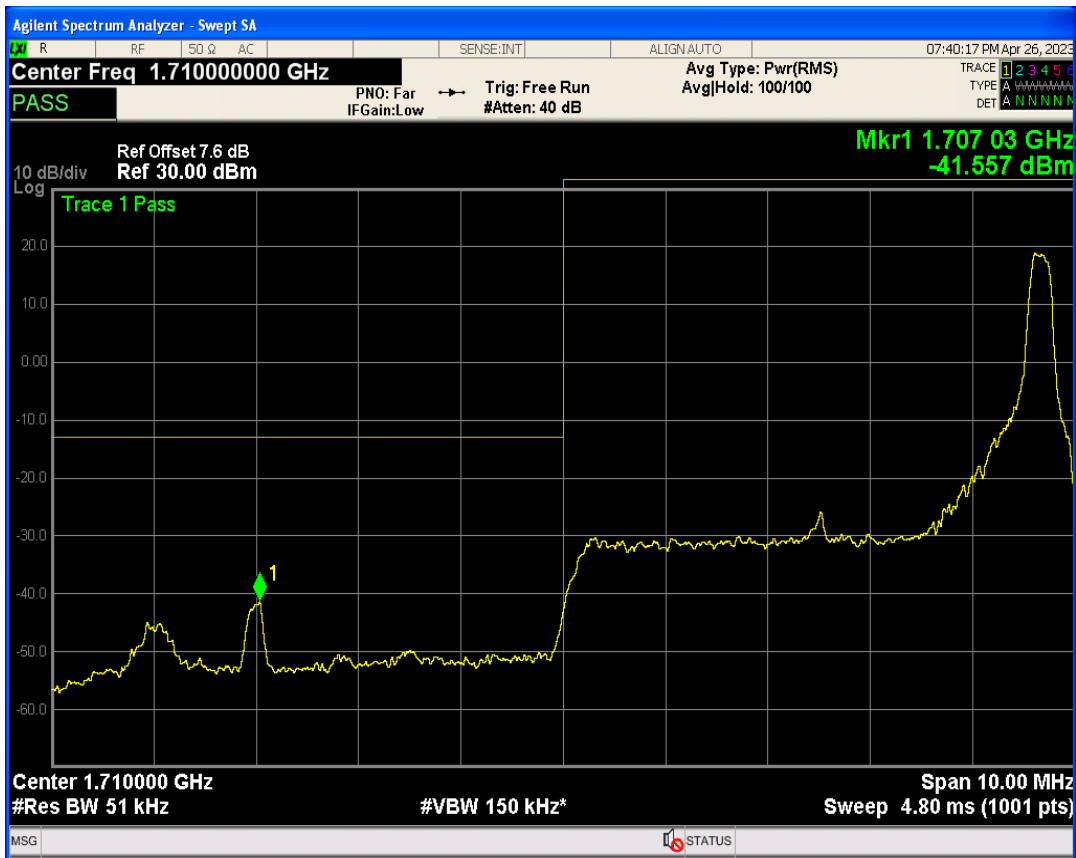

Band66 QPSK BW=5MHz Channel=131997 RB Size=1 Position=#Max

Band66 QPSK BW=5MHz Channel=131997 RB Size=25 Position=#0