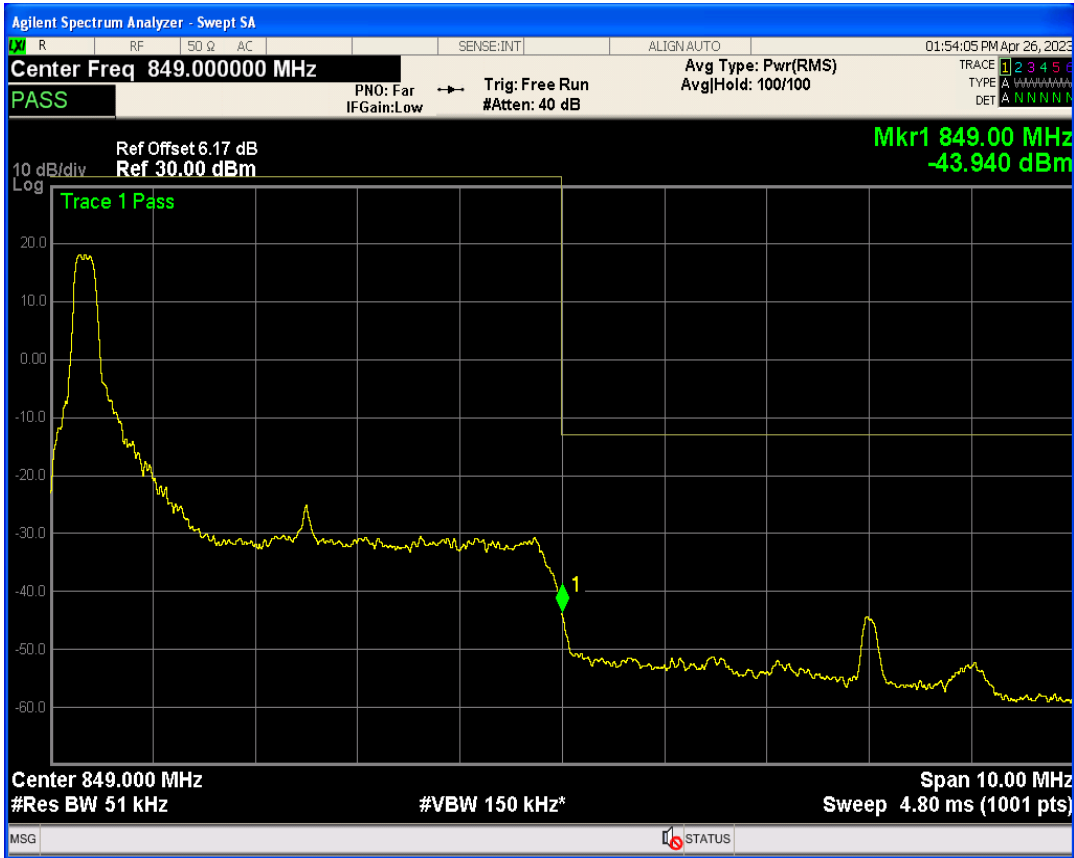

Band5 16QAM BW=5MHz Channel=20425 RB Size=1 Position=#0

Band5 16QAM BW=5MHz Channel=20425 RB Size=1 Position=#Max

Band5 16QAM BW=5MHz Channel=20425 RB Size=25 Position=#0

Band5 QPSK BW=5MHz Channel=20625 RB Size=1 Position=#0