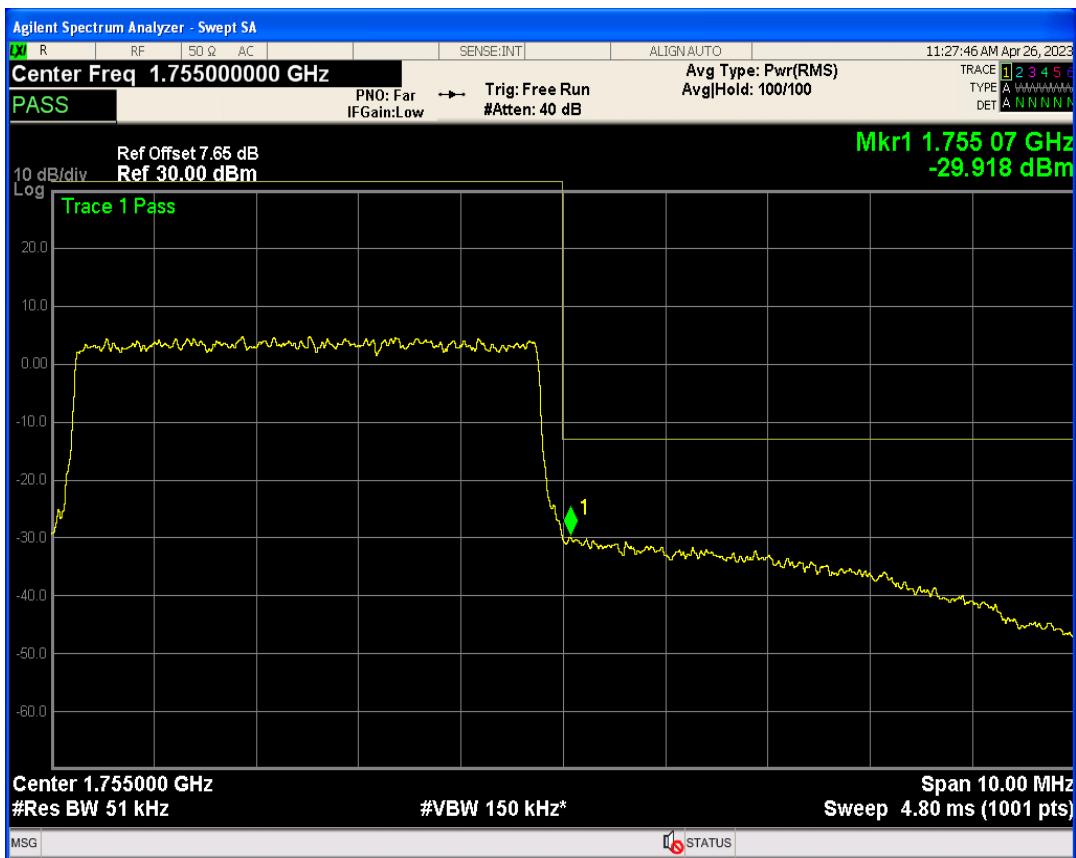

Band4 QPSK BW=5MHz Channel=20375 RB Size=25 Position=#0

Band4 QPSK BW=5MHz Channel=20375 RB Size=1 Position=#Max