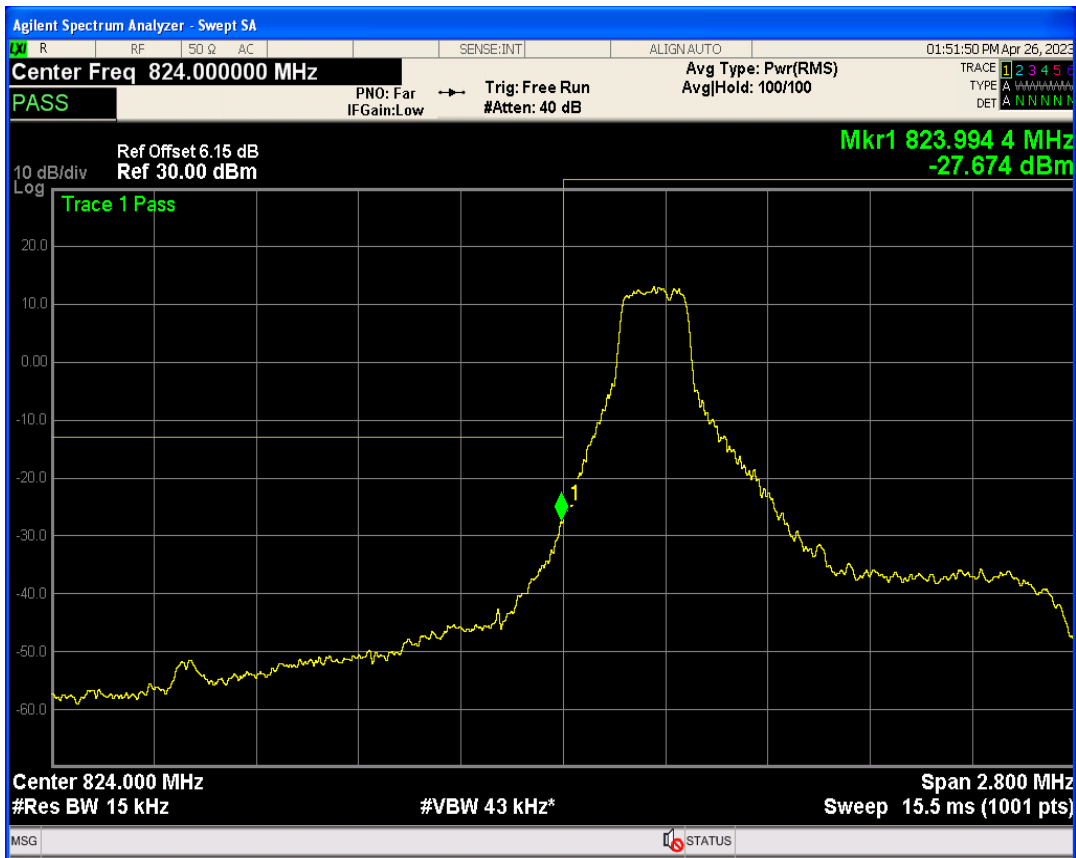

Band5 16QAM BW=1.4MHz Channel=20407 RB Size=1 Position=#0

Band5 16QAM BW=1.4MHz Channel=20407 RB Size=6 Position=#0