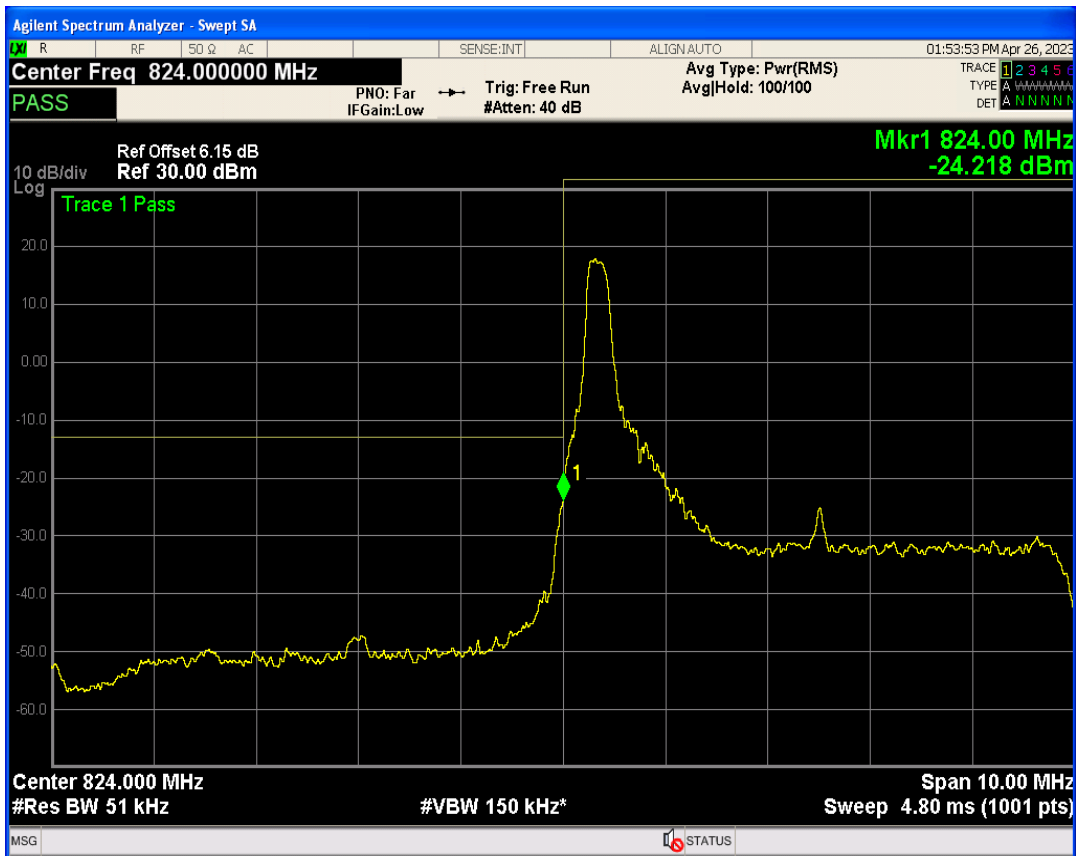

Band5 16QAM BW=5MHz Channel=20425 RB Size=1 Position=#0

Band5 16QAM BW=5MHz Channel=20425 RB Size=1 Position=#Max