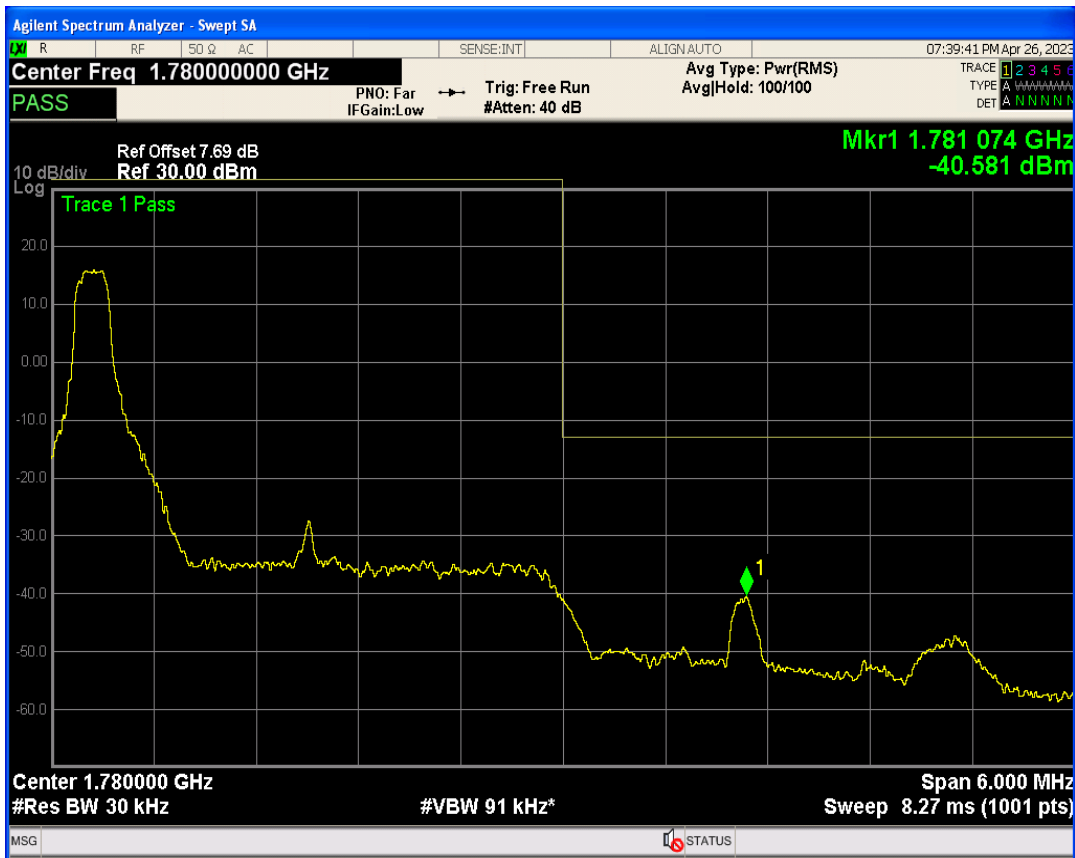

Band66 QPSK BW=3MHz Channel=132657 RB Size=1 Position=#0

Band66 QPSK BW=3MHz Channel=132657 RB Size=15 Position=#0