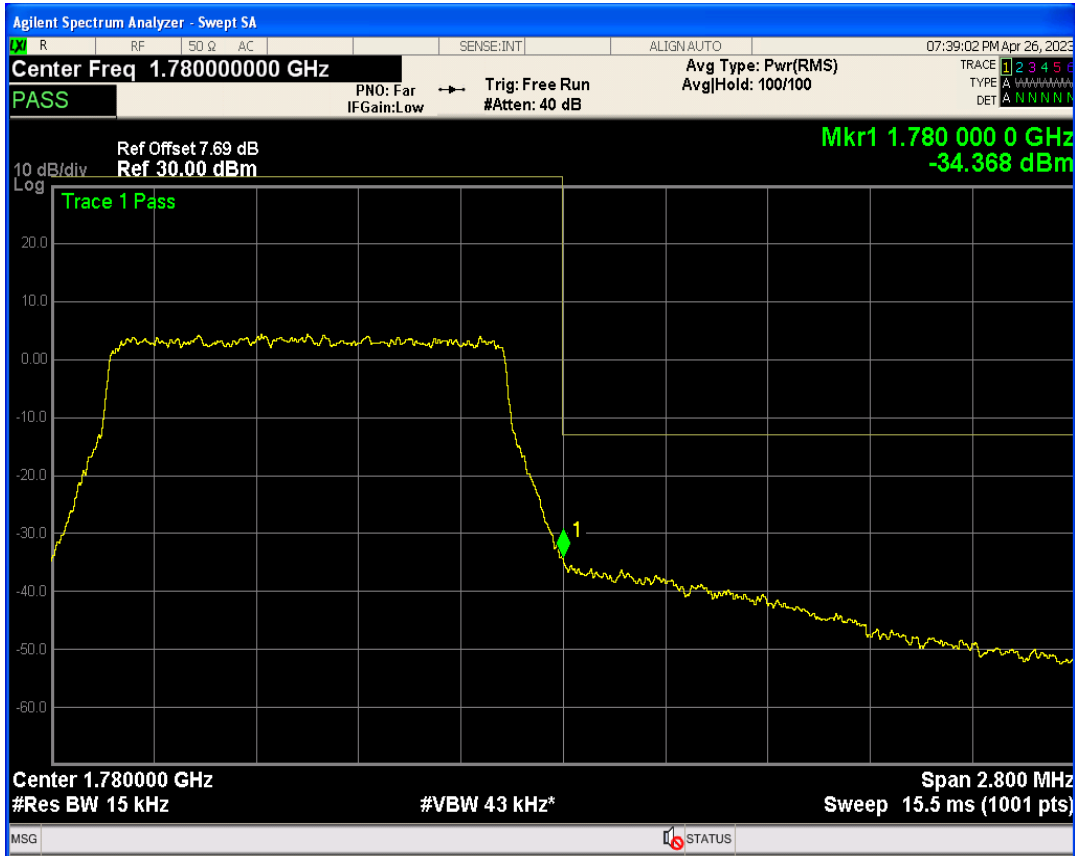

Band66 QPSK BW=1.4MHz Channel=132665 RB Size=1 Position=#Max

Band66 QPSK BW=1.4MHz Channel=132665 RB Size=6 Position=#0

Band66 16QAM BW=1.4MHz Channel=132665 RB Size=1 Position=#0

Band66 16QAM BW=1.4MHz Channel=132665 RB Size=6 Position=#0