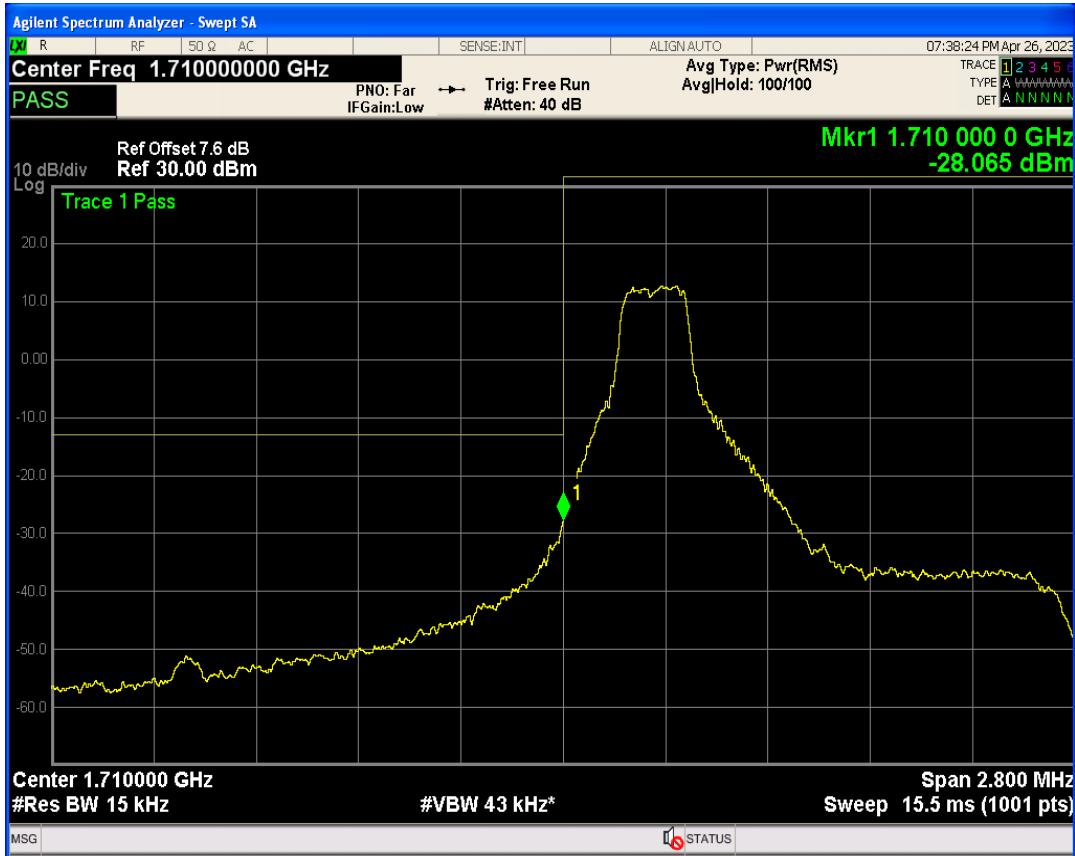

Band5 16QAM BW=10MHz Channel=20600 RB Size=50 Position=#0

Band66 QPSK BW=1.4MHz Channel=131979 RB Size=1 Position=#0

Band66 QPSK BW=1.4MHz Channel=131979 RB Size=1 Position=#Max

Band66 16QAM BW=1.4MHz Channel=131979 RB Size=1 Position=#0