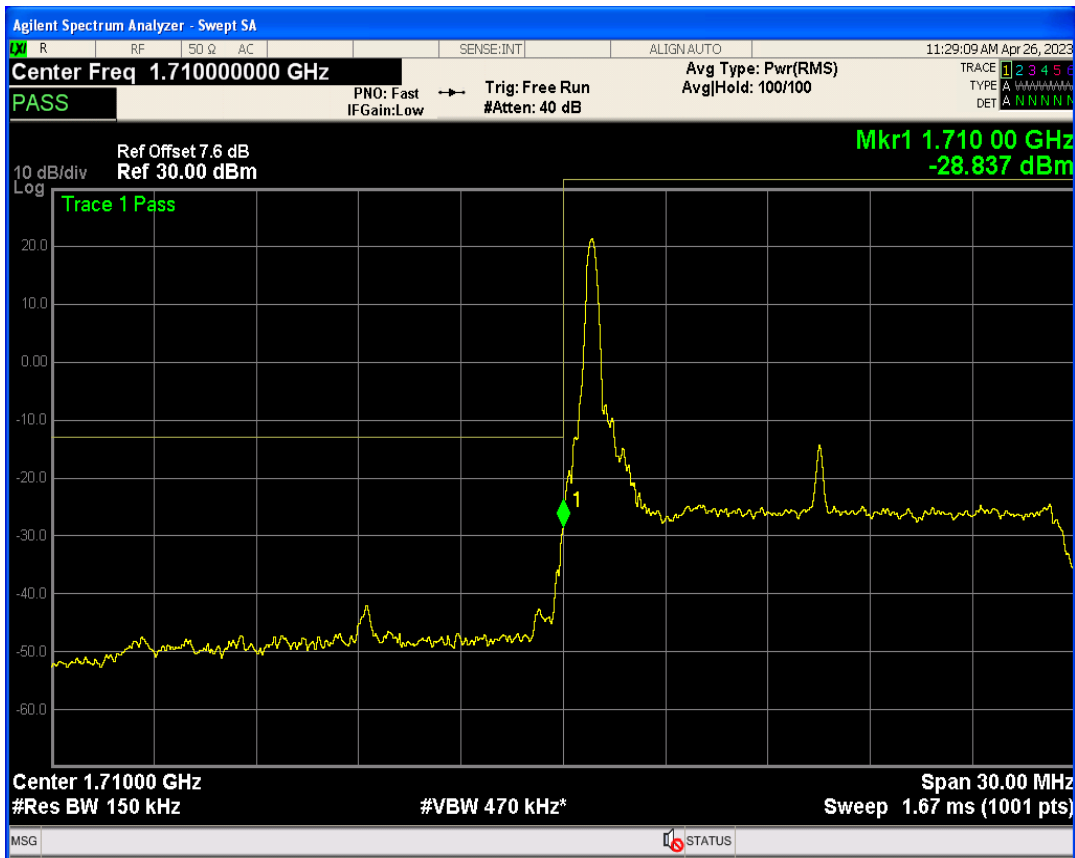

Band4 16QAM BW=15MHz Channel=20025 RB Size=1 Position=#0

Band4 16QAM BW=15MHz Channel=20025 RB Size=1 Position=#Max