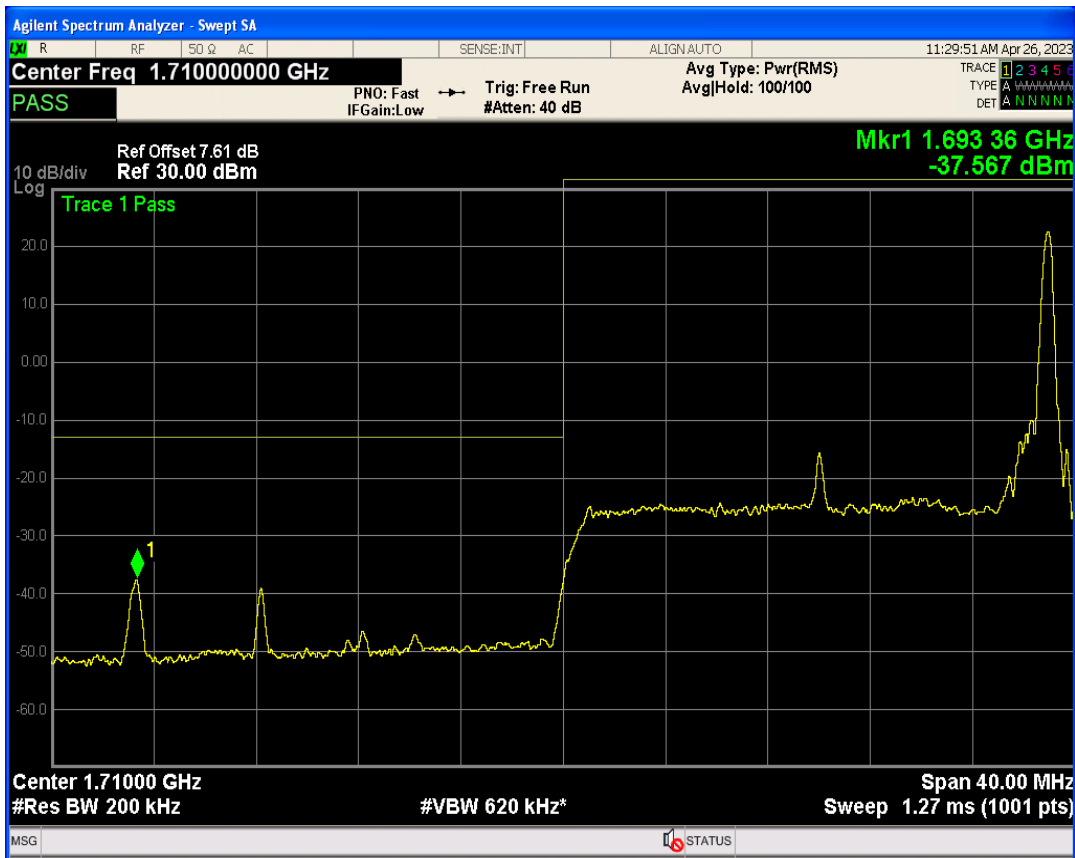

Band4 QPSK BW=20MHz Channel=20050 RB Size=1 Position=#Max

Band4 16QAM BW=20MHz Channel=20050 RB Size=1 Position=#0