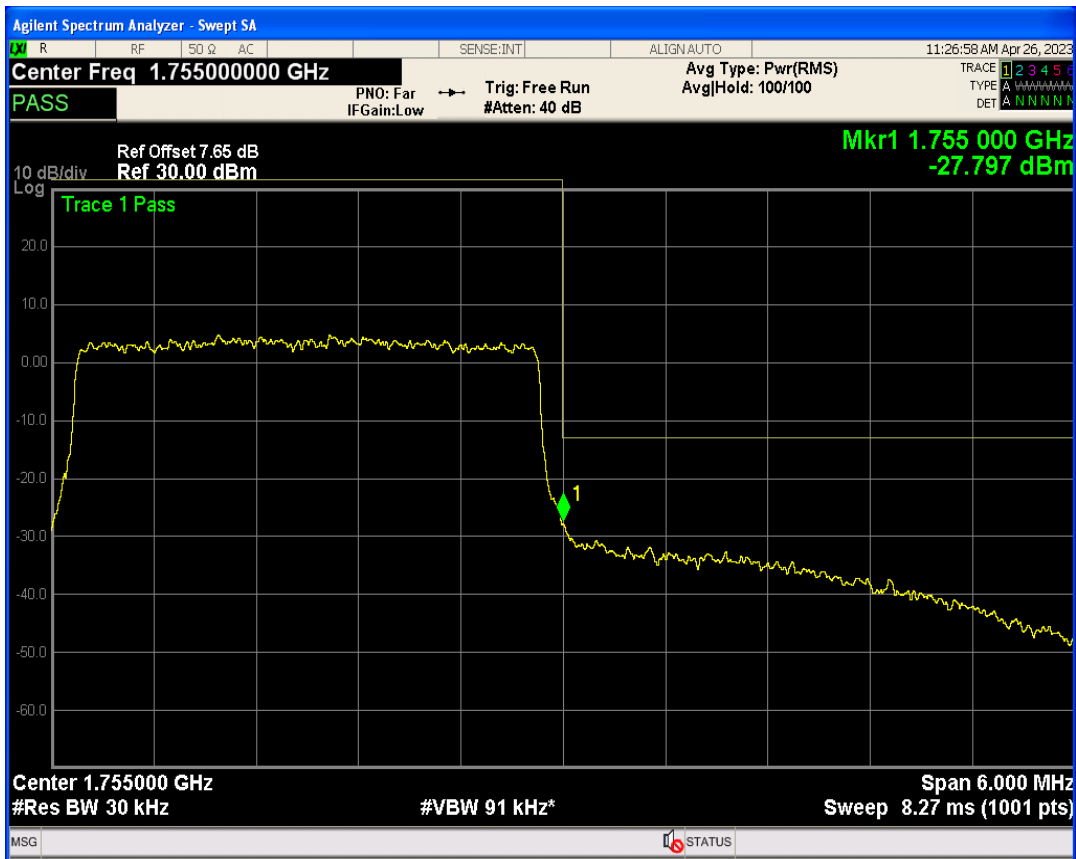

Band4 QPSK BW=3MHz Channel=20385 RB Size=15 Position=#0

Band4 16QAM BW=3MHz Channel=20385 RB Size=1 Position=#0