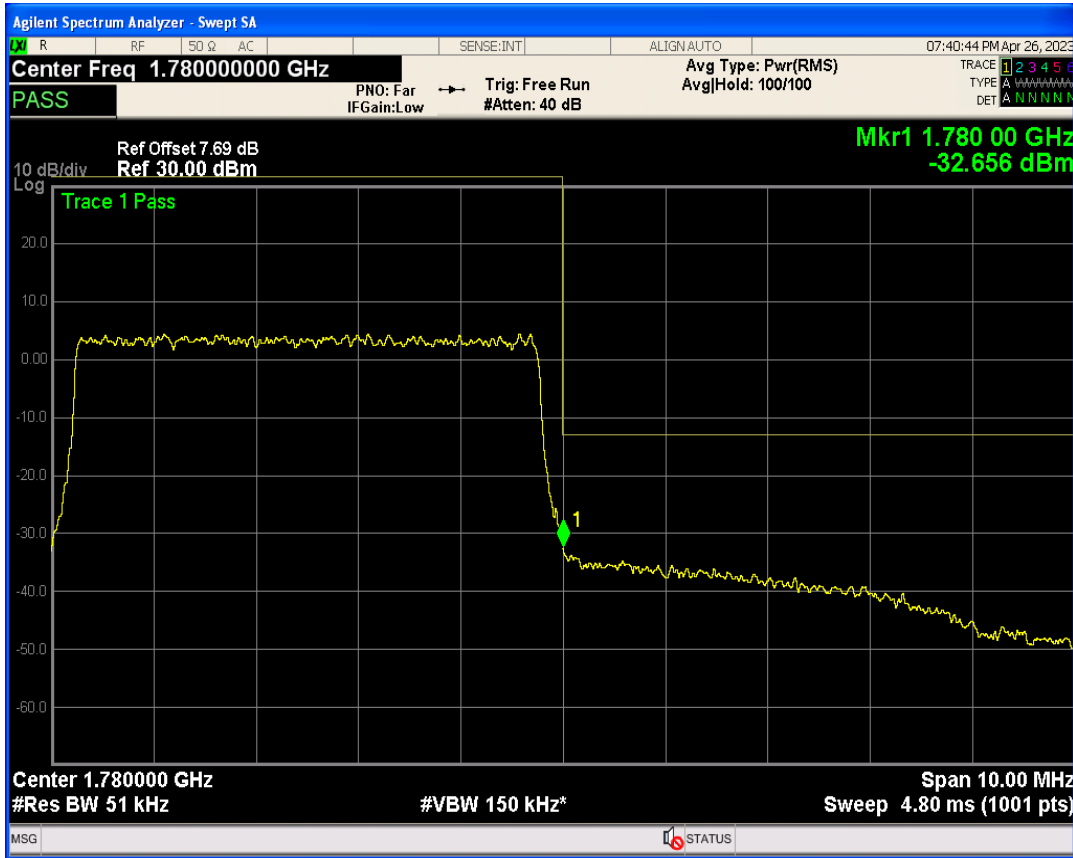

Band66 QPSK BW=5MHz Channel=132647 RB Size=25 Position=#0

Band66 16QAM BW=5MHz Channel=132647 RB Size=1 Position=#0