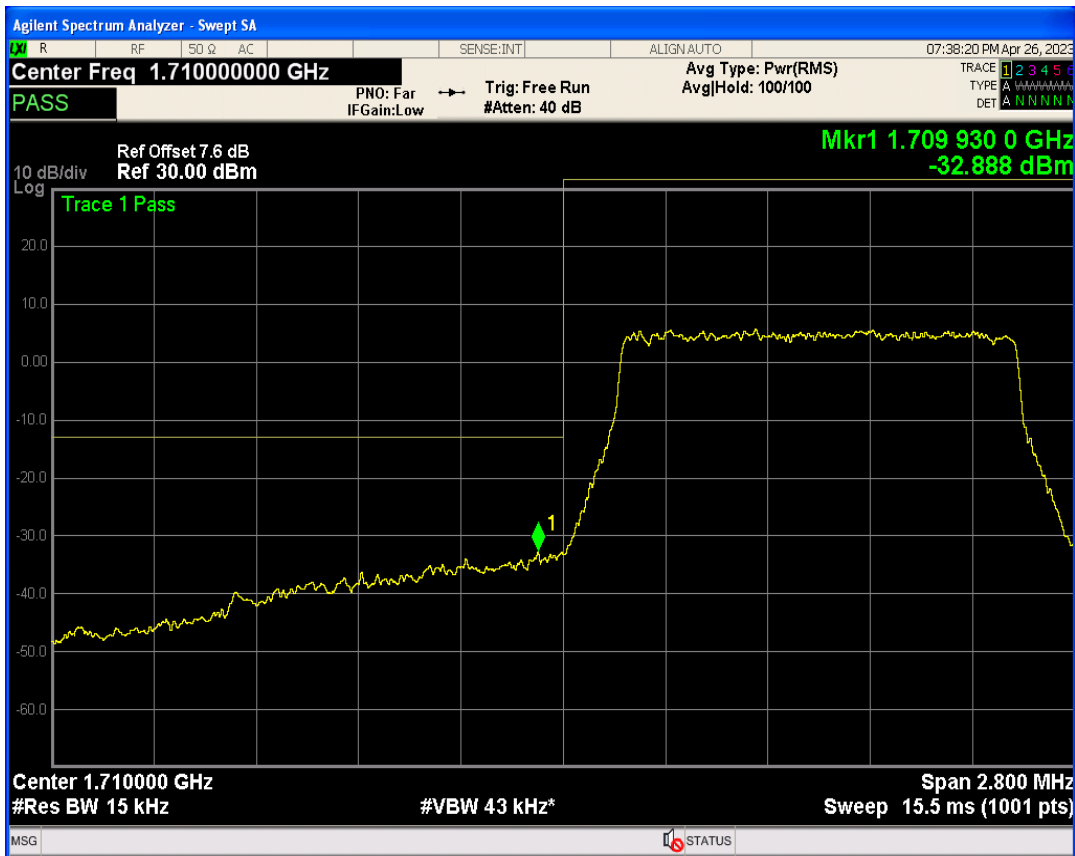

Band66 QPSK BW=1.4MHz Channel=131979 RB Size=6 Position=#0

Band66 16QAM BW=1.4MHz Channel=131979 RB Size=1 Position=#Max