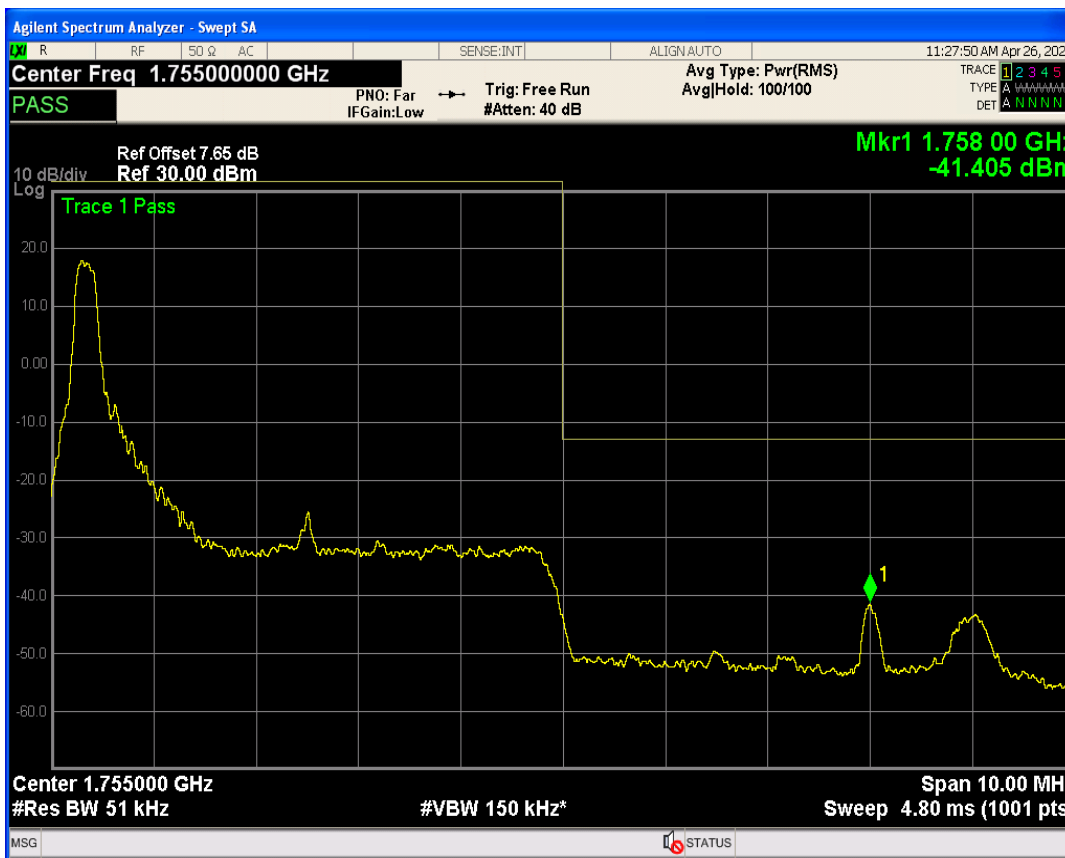

Band4 16QAM BW=5MHz Channel=20375 RB Size=1 Position=#0

Band4 16QAM BW=5MHz Channel=20375 RB Size=25 Position=#0