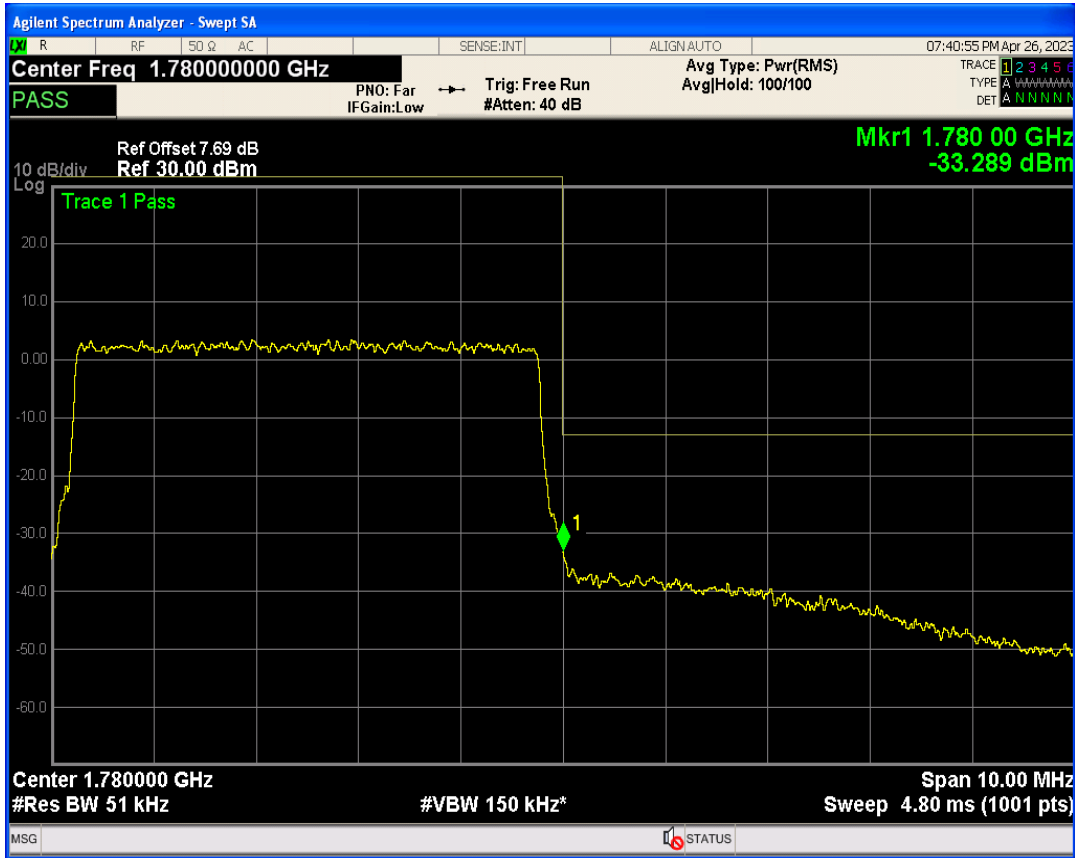

Band66 16QAM BW=5MHz Channel=132647 RB Size=25 Position=#0

Band66 QPSK BW=10MHz Channel=132022 RB Size=50 Position=#0