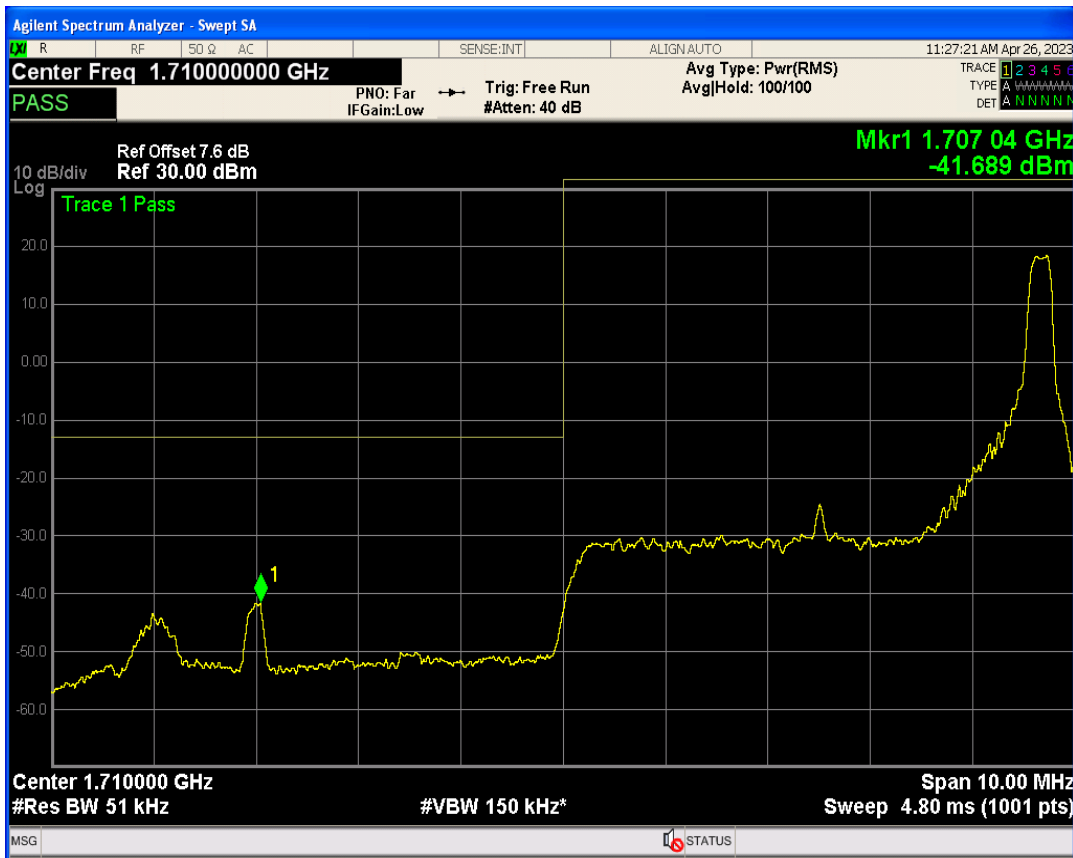

Band4 QPSK BW=5MHz Channel=19975 RB Size=1 Position=#Max

Band4 16QAM BW=5MHz Channel=19975 RB Size=1 Position=#0