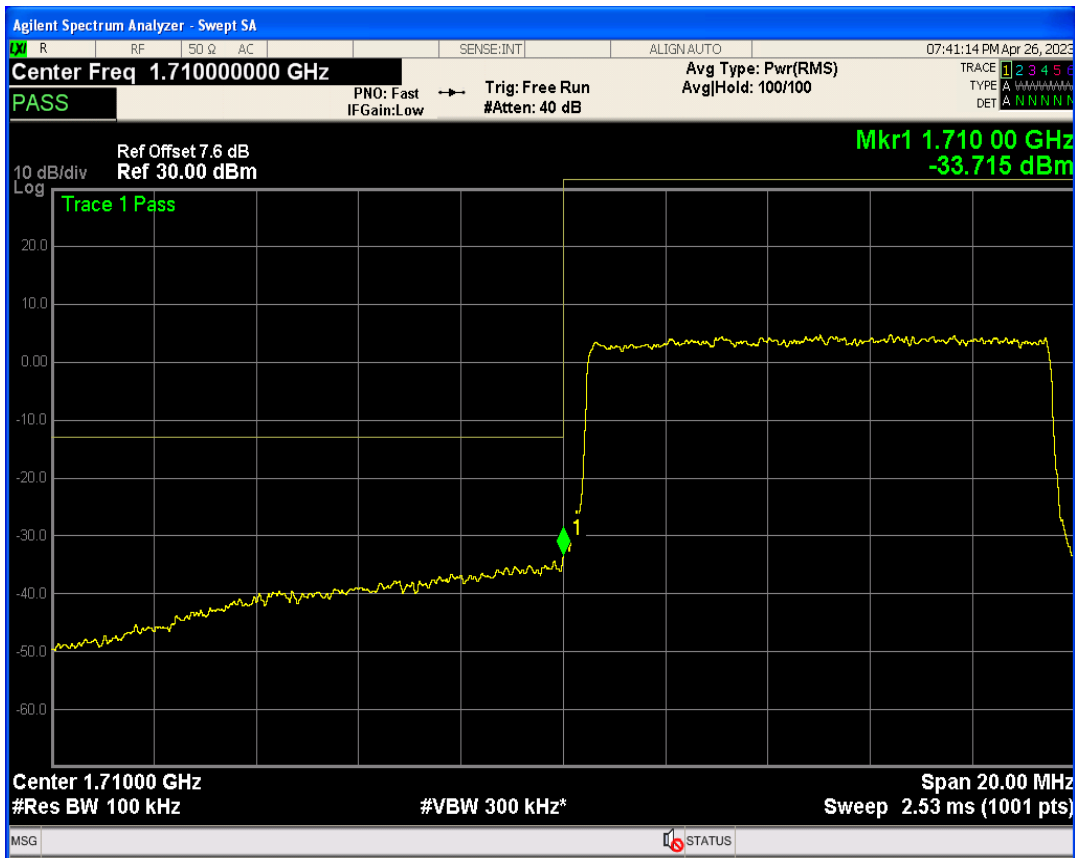

Band66 QPSK BW=10MHz Channel=132022 RB Size=50 Position=#0

Band66 QPSK BW=10MHz Channel=132022 RB Size=1 Position=#Max