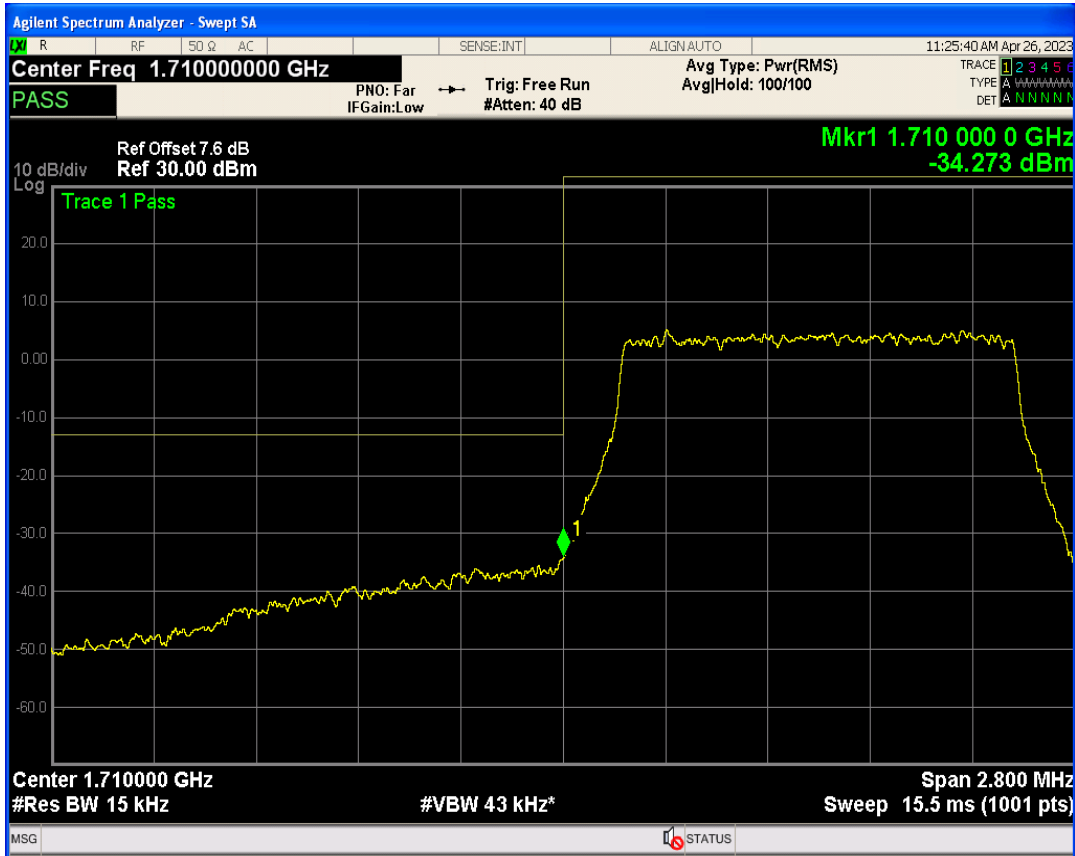

Band4 16QAM BW=1.4MHz Channel=19957 RB Size=1 Position=#0

Band4 16QAM BW=1.4MHz Channel=19957 RB Size=6 Position=#0

Band4 16QAM BW=1.4MHz Channel=19957 RB Size=1 Position=#Max

Band4 QPSK BW=1.4MHz Channel=20393 RB Size=1 Position=#0

Band4 QPSK BW=1.4MHz Channel=20393 RB Size=1 Position=#Max

Band4 QPSK BW=1.4MHz Channel=20393 RB Size=6 Position=#0

Band4 16QAM BW=1.4MHz Channel=20393 RB Size=1 Position=#0

Band4 16QAM BW=1.4MHz Channel=20393 RB Size=1 Position=#Max