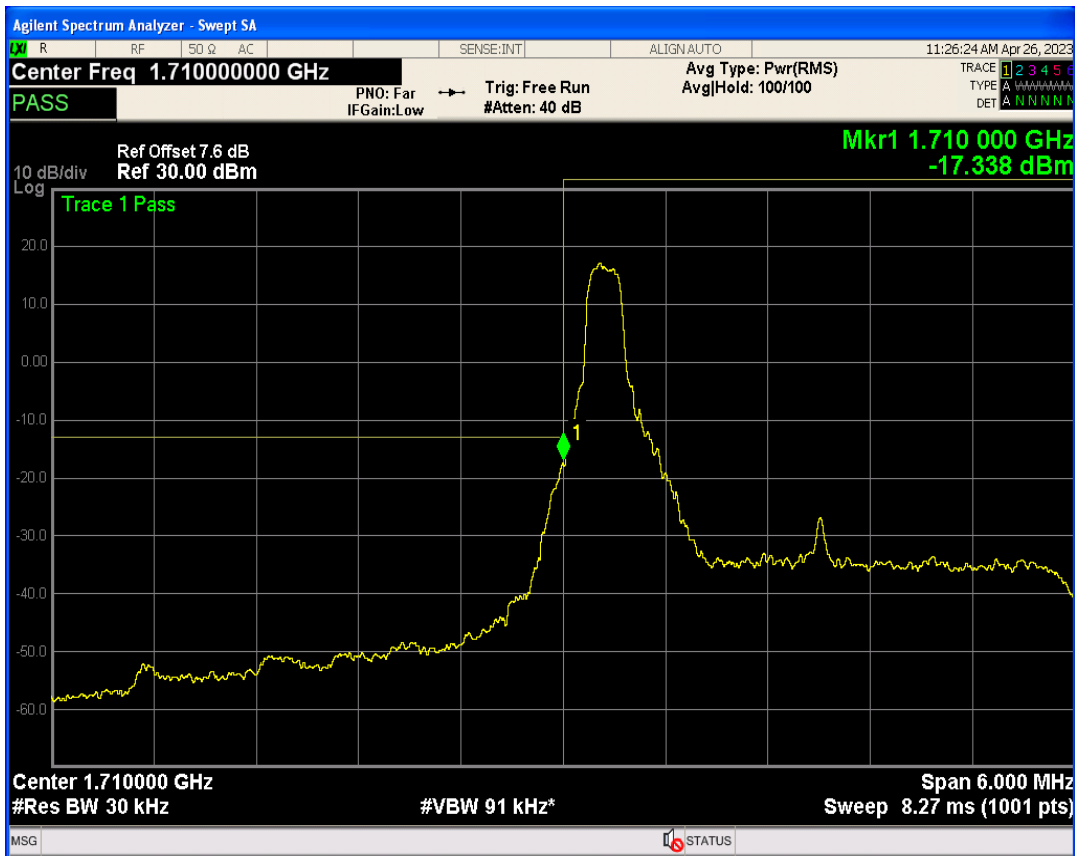

Band4 QPSK BW=3MHz Channel=19965 RB Size=1 Position=#0

Band4 QPSK BW=3MHz Channel=19965 RB Size=15 Position=#0