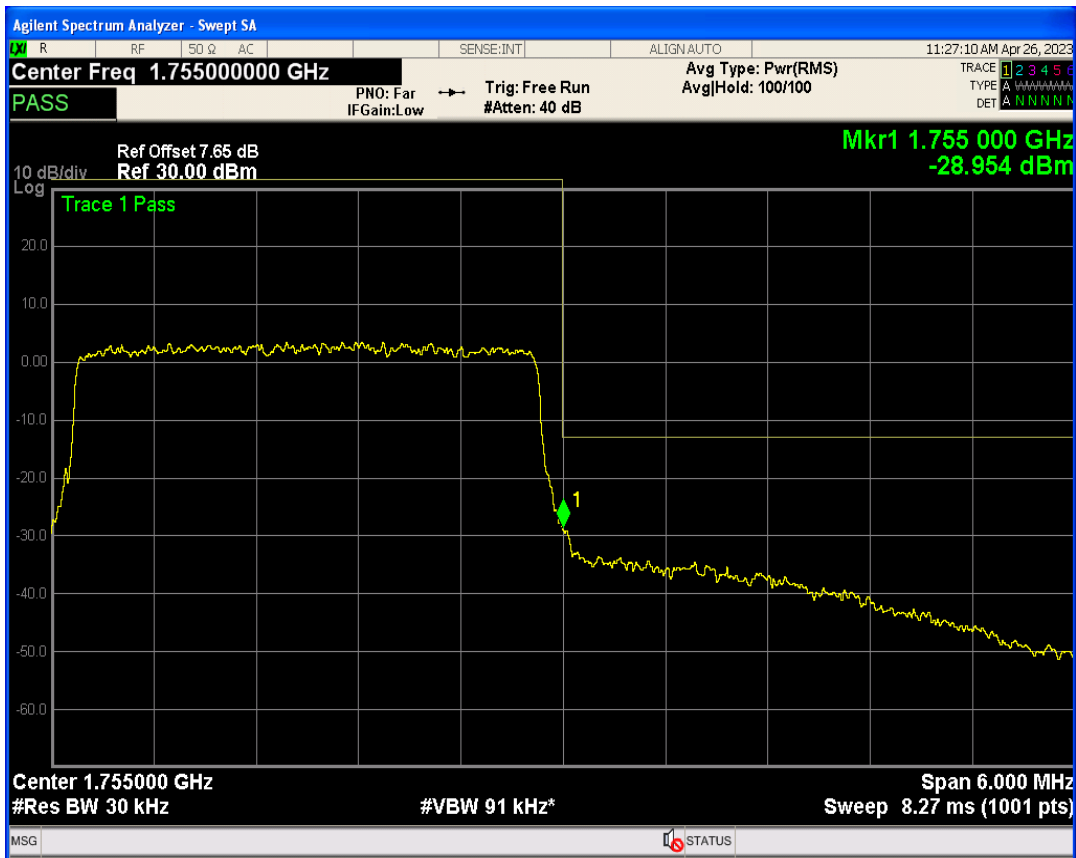

Band4 16QAM BW=3MHz Channel=20385 RB Size=15 Position=#0

Band4 QPSK BW=5MHz Channel=19975 RB Size=1 Position=#0