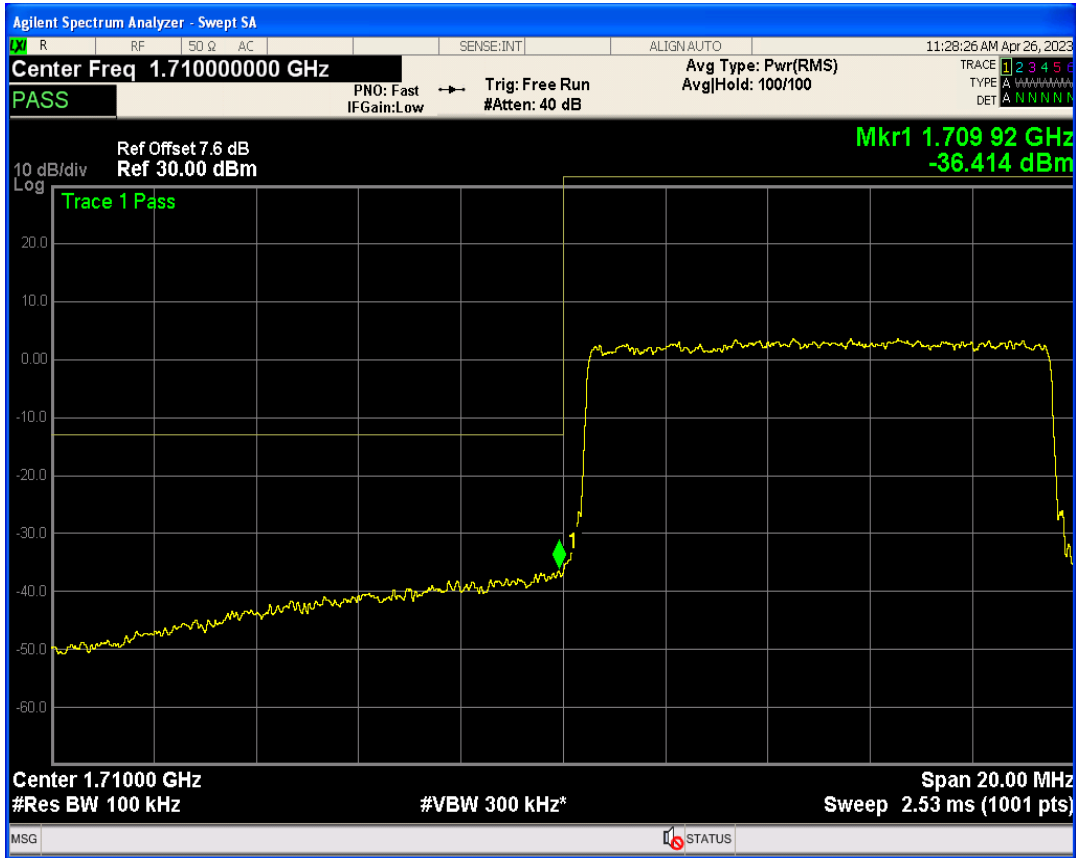

Band4 16QAM BW=5MHz Channel=20375 RB Size=1 Position=#Max

Band4 QPSK BW=10MHz Channel=20000 RB Size=1 Position=#0

Band4 QPSK BW=10MHz Channel=20000 RB Size=1 Position=#Max

Band4 QPSK BW=10MHz Channel=20000 RB Size=50 Position=#0

Band4 16QAM BW=10MHz Channel=20000 RB Size=1 Position=#0

Band4 16QAM BW=10MHz Channel=20000 RB Size=50 Position=#0

Band4 16QAM BW=10MHz Channel=20000 RB Size=1 Position=#Max

Band4 QPSK BW=10MHz Channel=20350 RB Size=1 Position=#0