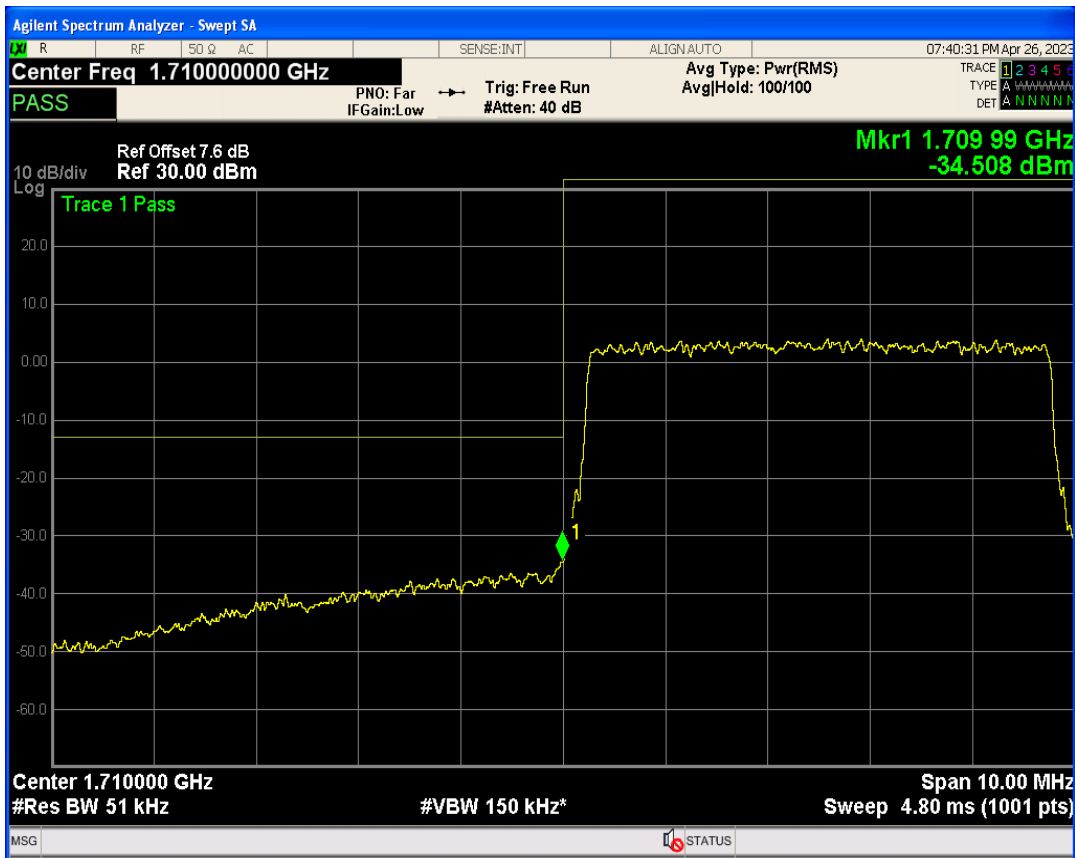

Band66 16QAM BW=5MHz Channel=131997 RB Size=25 Position=#0

Band66 QPSK BW=5MHz Channel=132647 RB Size=1 Position=#0