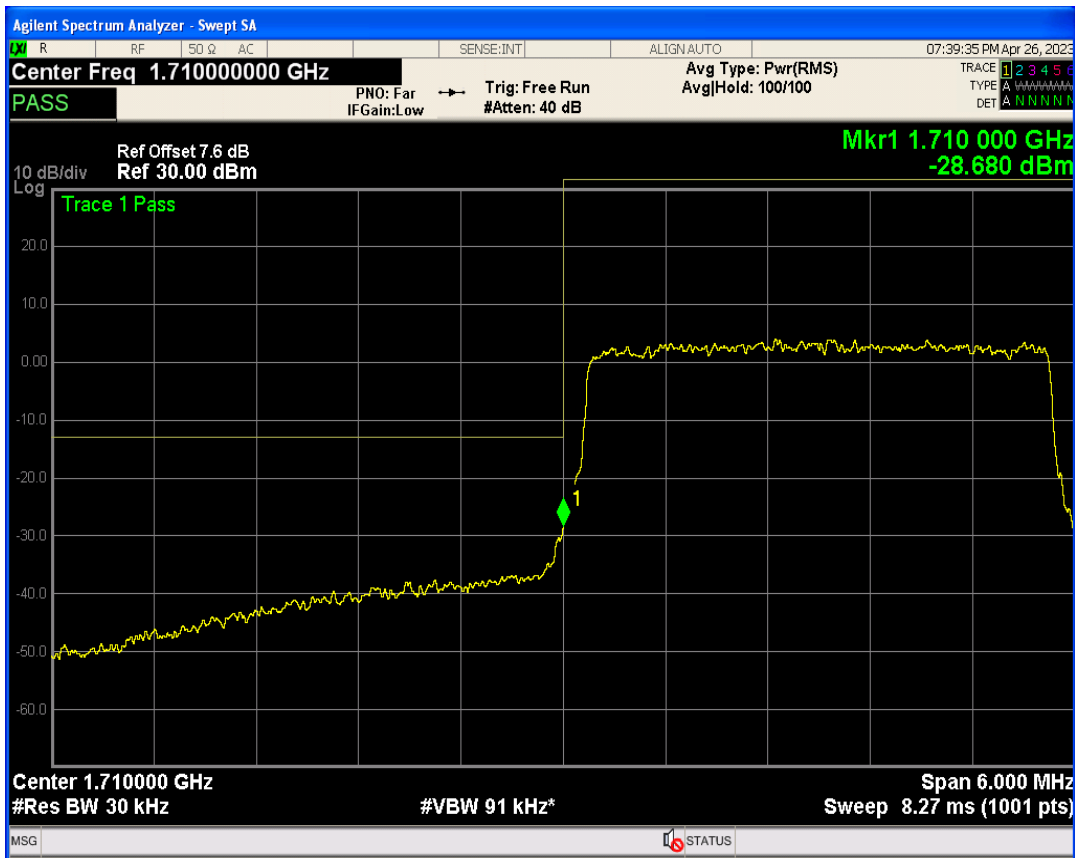

Band66 16QAM BW=3MHz Channel=131987 RB Size=15 Position=#0

Band66 QPSK BW=3MHz Channel=132657 RB Size=1 Position=#Max