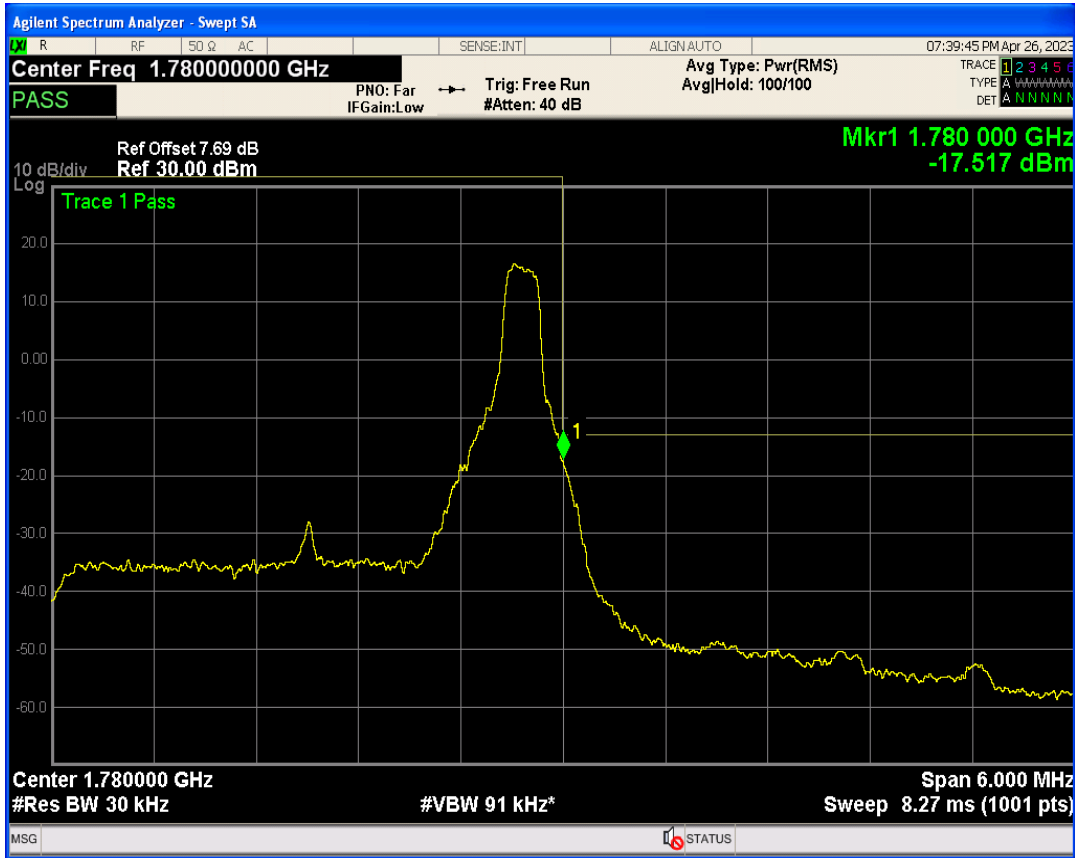

Band66 16QAM BW=3MHz Channel=131987 RB Size=1 Position=#Max

Band66 16QAM BW=3MHz Channel=131987 RB Size=1 Position=#0

Band66 16QAM BW=3MHz Channel=131987 RB Size=15 Position=#0

Band66 QPSK BW=3MHz Channel=132657 RB Size=1 Position=#Max