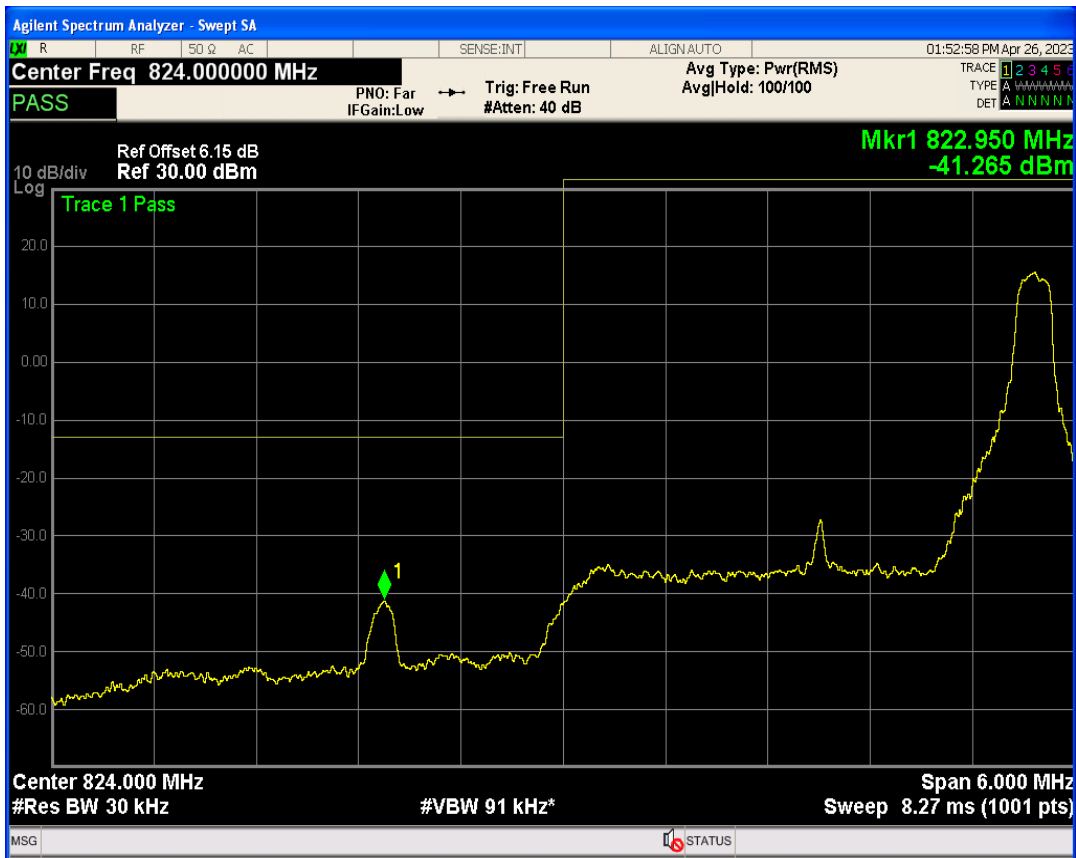

Band5 16QAM BW=3MHz Channel=20415 RB Size=1 Position=#Max

Band5 16QAM BW=3MHz Channel=20415 RB Size=1 Position=#0