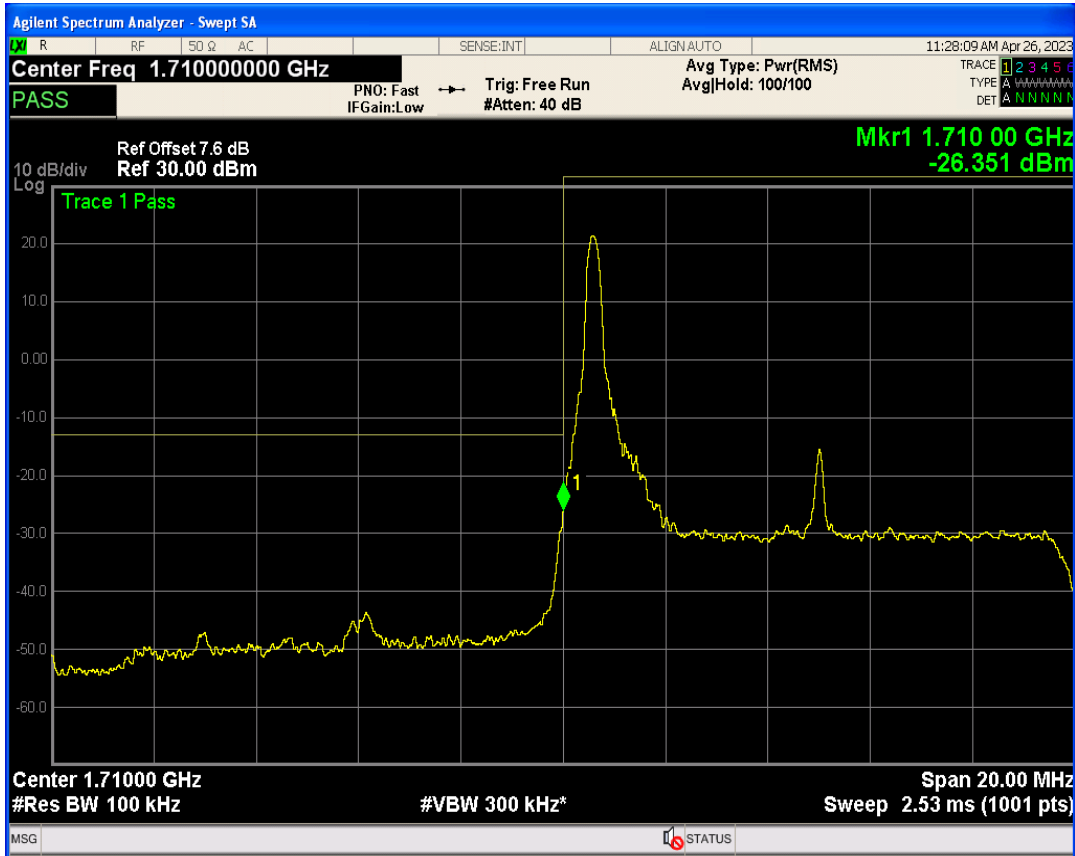

Band4 QPSK BW=10MHz Channel=20000 RB Size=1 Position=#0

Band4 QPSK BW=10MHz Channel=20000 RB Size=1 Position=#Max