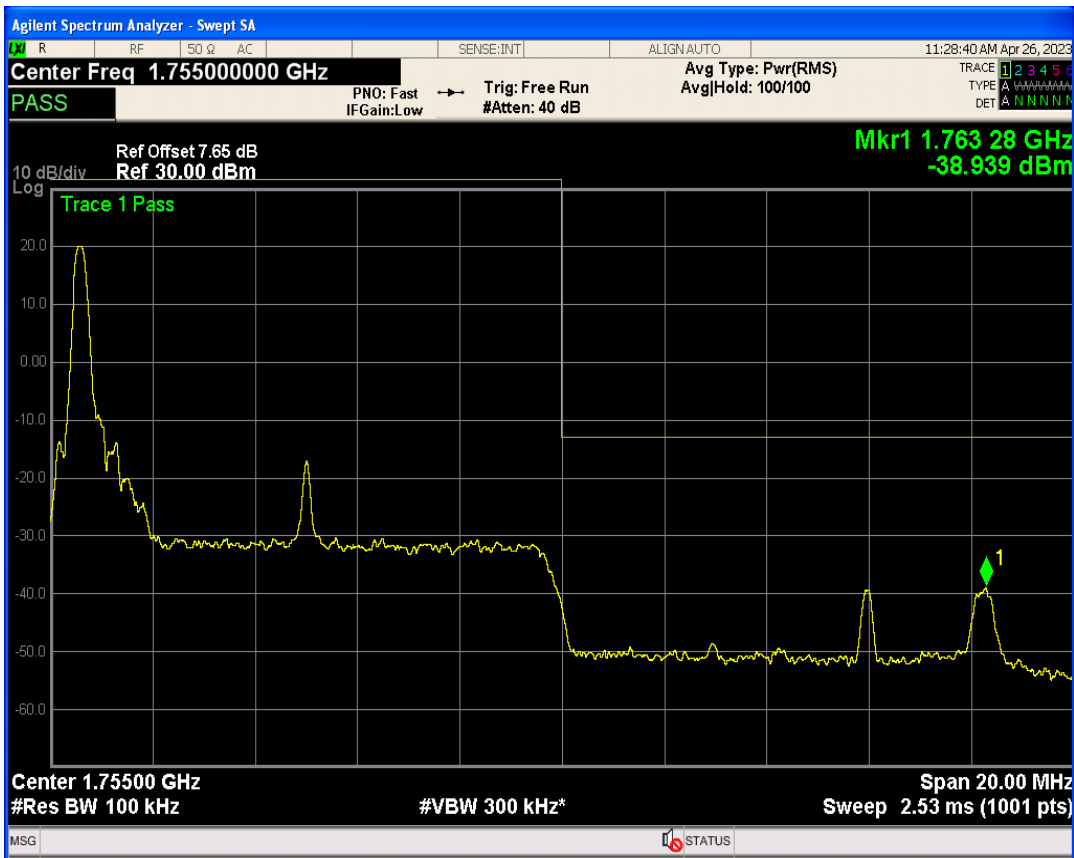

Band4 16QAM BW=10MHz Channel=20350 RB Size=1 Position=#0

Band4 16QAM BW=10MHz Channel=20350 RB Size=1 Position=#Max