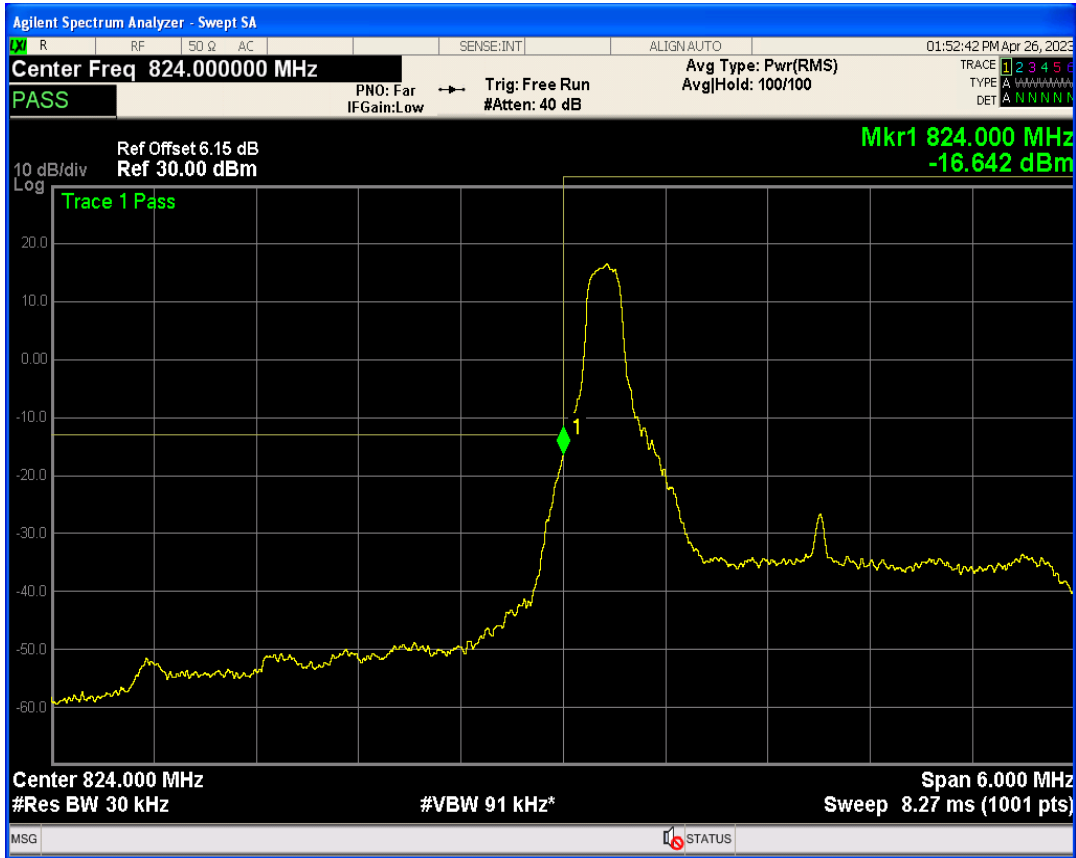

Band5 QPSK BW=3MHz Channel=20415 RB Size=1 Position=#0

Band5 QPSK BW=3MHz Channel=20415 RB Size=1 Position=#Max