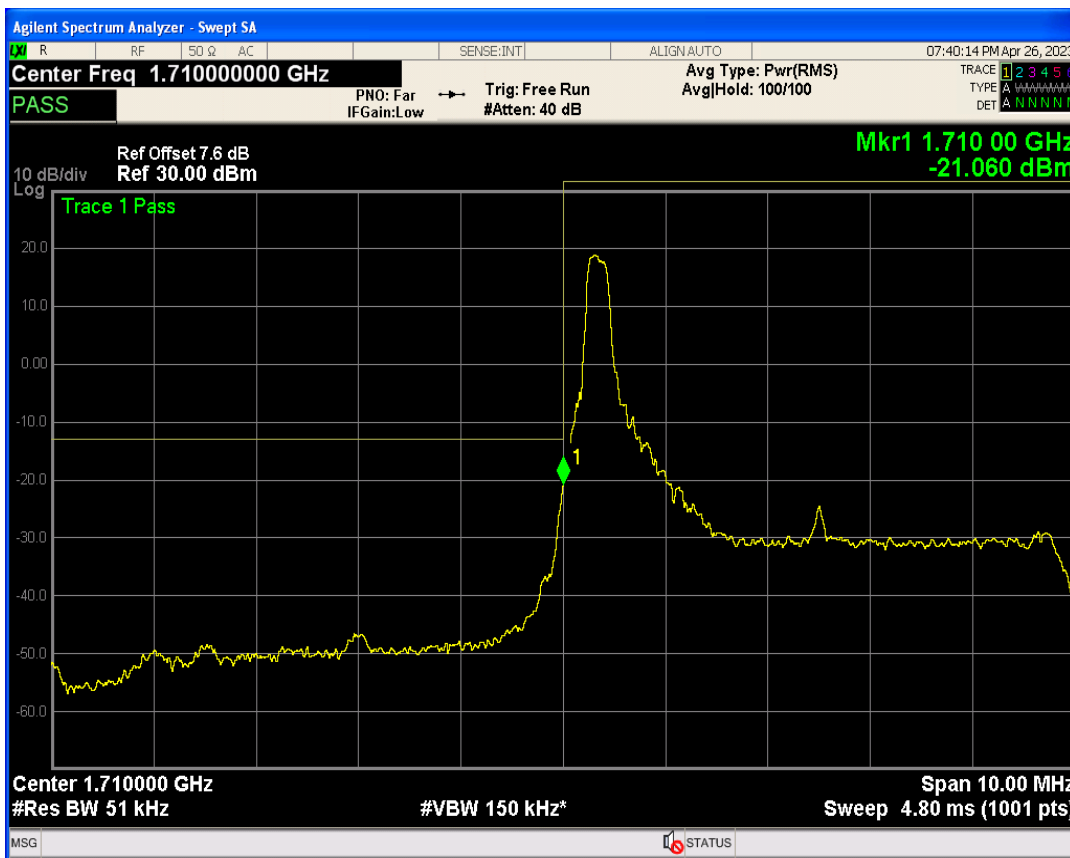

Band66 QPSK BW=5MHz Channel=131997 RB Size=1 Position=#0

Band66 16QAM BW=3MHz Channel=132657 RB Size=15 Position=#0