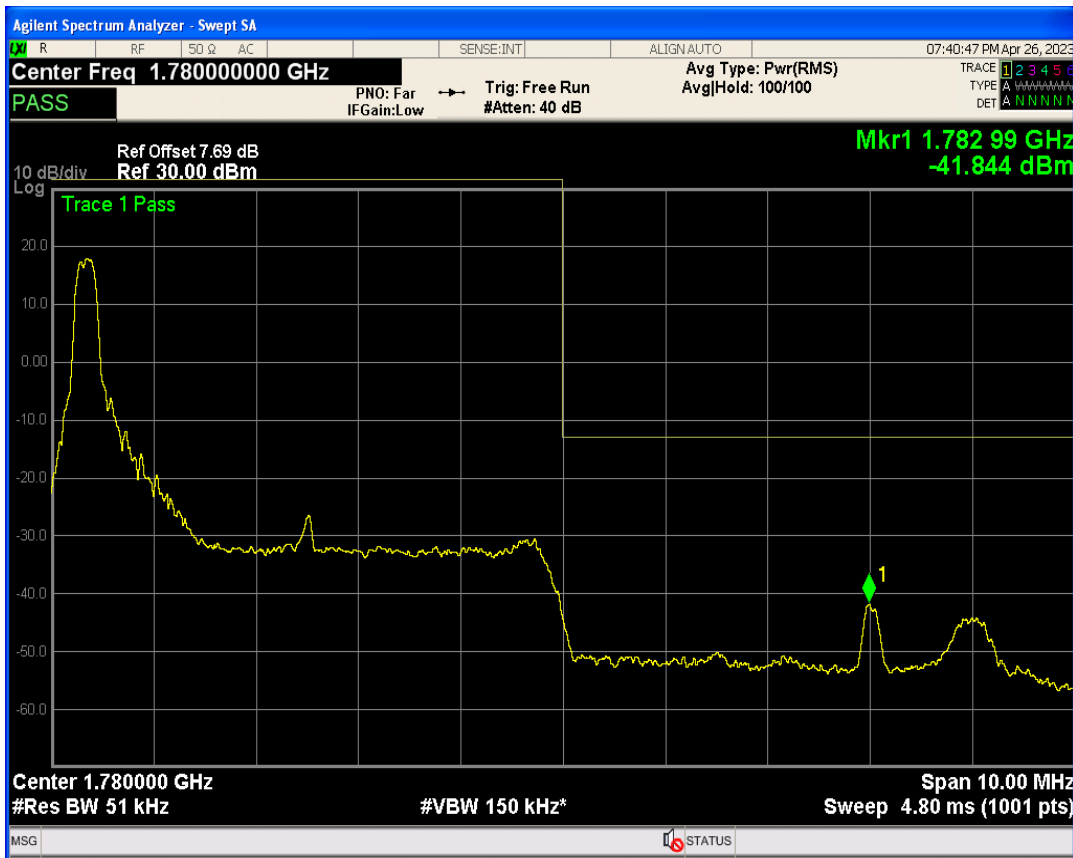

Band66 16QAM BW=5MHz Channel=132647 RB Size=1 Position=#0

Band66 16QAM BW=5MHz Channel=132647 RB Size=1 Position=#Max