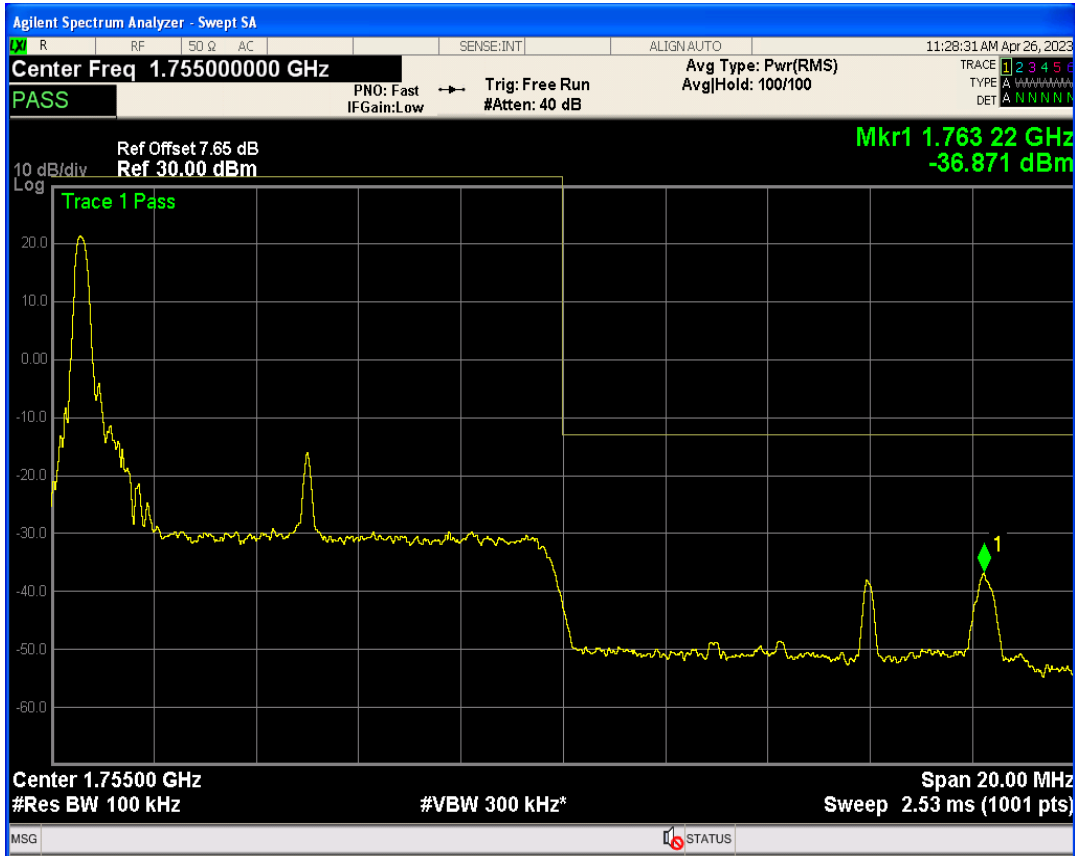

Band4 16QAM BW=10MHz Channel=20000 RB Size=1 Position=#0

Band4 16QAM BW=10MHz Channel=20000 RB Size=50 Position=#0

Band4 16QAM BW=10MHz Channel=20000 RB Size=1 Position=#Max

Band4 QPSK BW=10MHz Channel=20350 RB Size=1 Position=#0