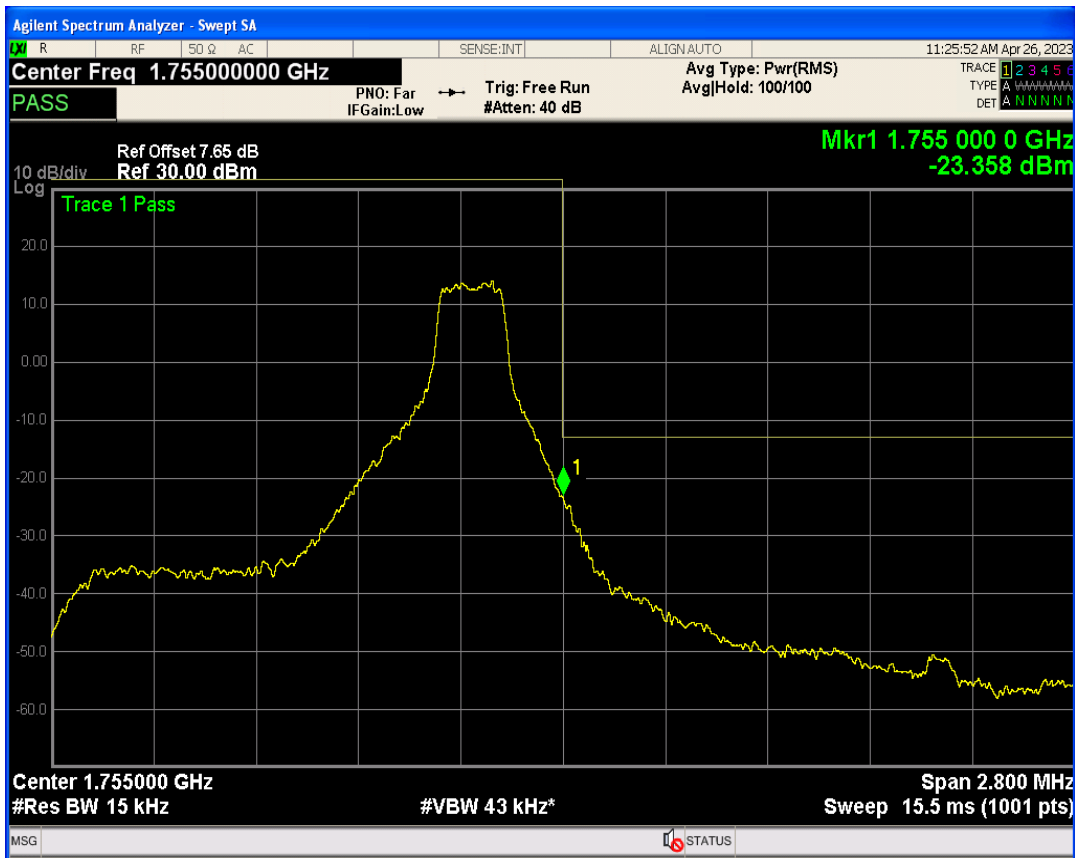

Band4 QPSK BW=1.4MHz Channel=20393 RB Size=1 Position=#Max

Band4 QPSK BW=1.4MHz Channel=20393 RB Size=6 Position=#0