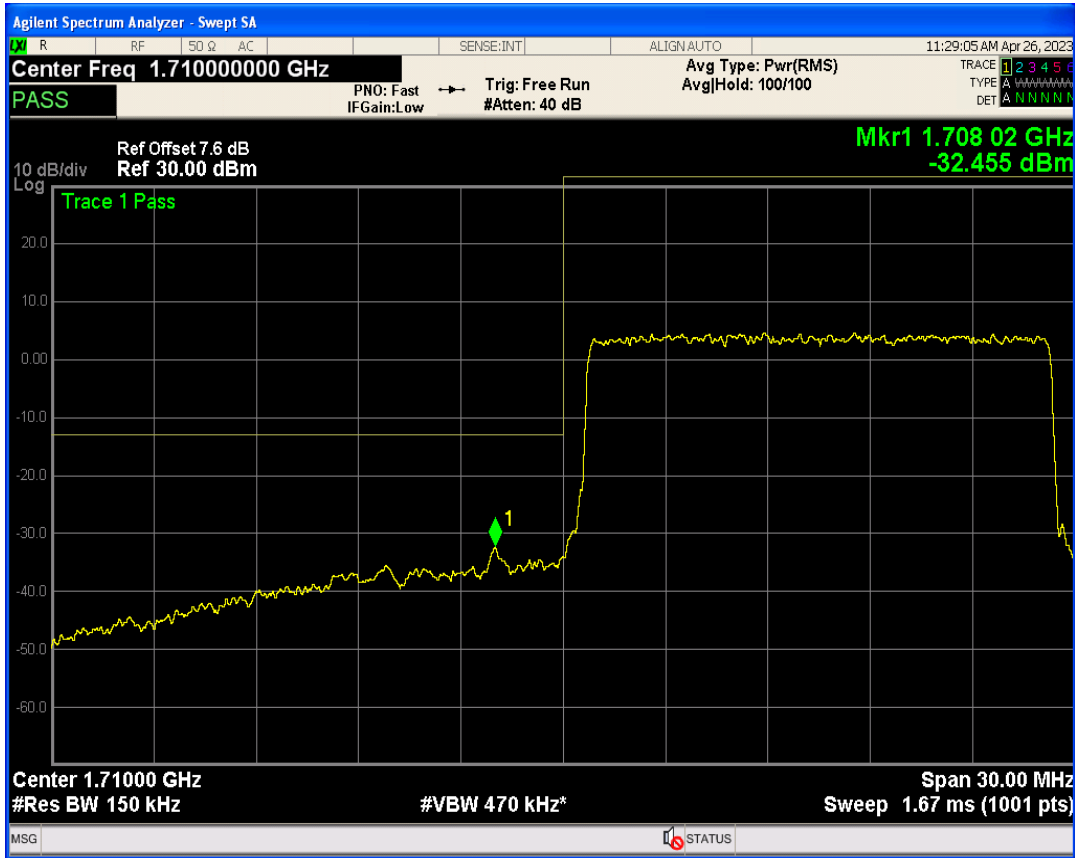

Band4 16QAM BW=10MHz Channel=20350 RB Size=50 Position=#0

Band4 QPSK BW=15MHz Channel=20025 RB Size=1 Position=#Max

Band4 QPSK BW=15MHz Channel=20025 RB Size=1 Position=#0

Band4 QPSK BW=15MHz Channel=20025 RB Size=75 Position=#0

Band4 16QAM BW=15MHz Channel=20025 RB Size=1 Position=#0

Band4 16QAM BW=15MHz Channel=20025 RB Size=1 Position=#Max

Band4 QPSK BW=15MHz Channel=20325 RB Size=1 Position=#0

Band4 16QAM BW=15MHz Channel=20025 RB Size=75 Position=#0