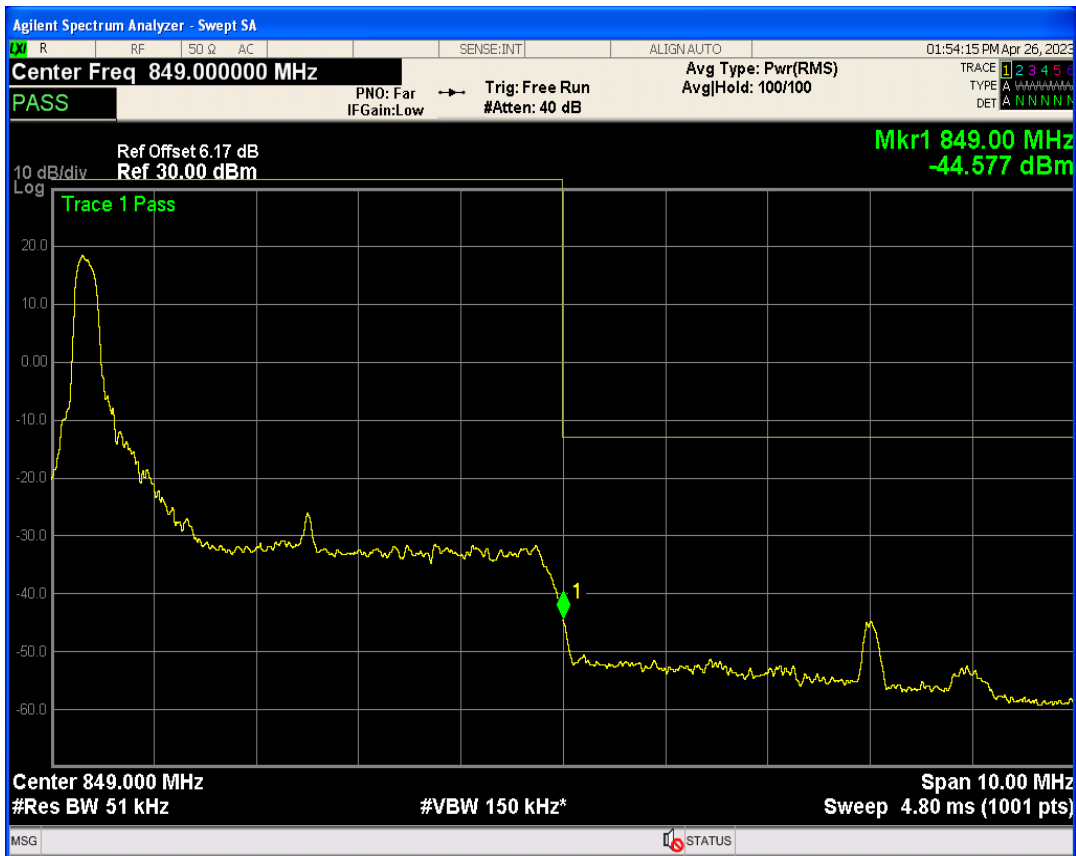

Band5 16QAM BW=5MHz Channel=20625 RB Size=1 Position=#0

Band5 16QAM BW=5MHz Channel=20625 RB Size=25 Position=#0