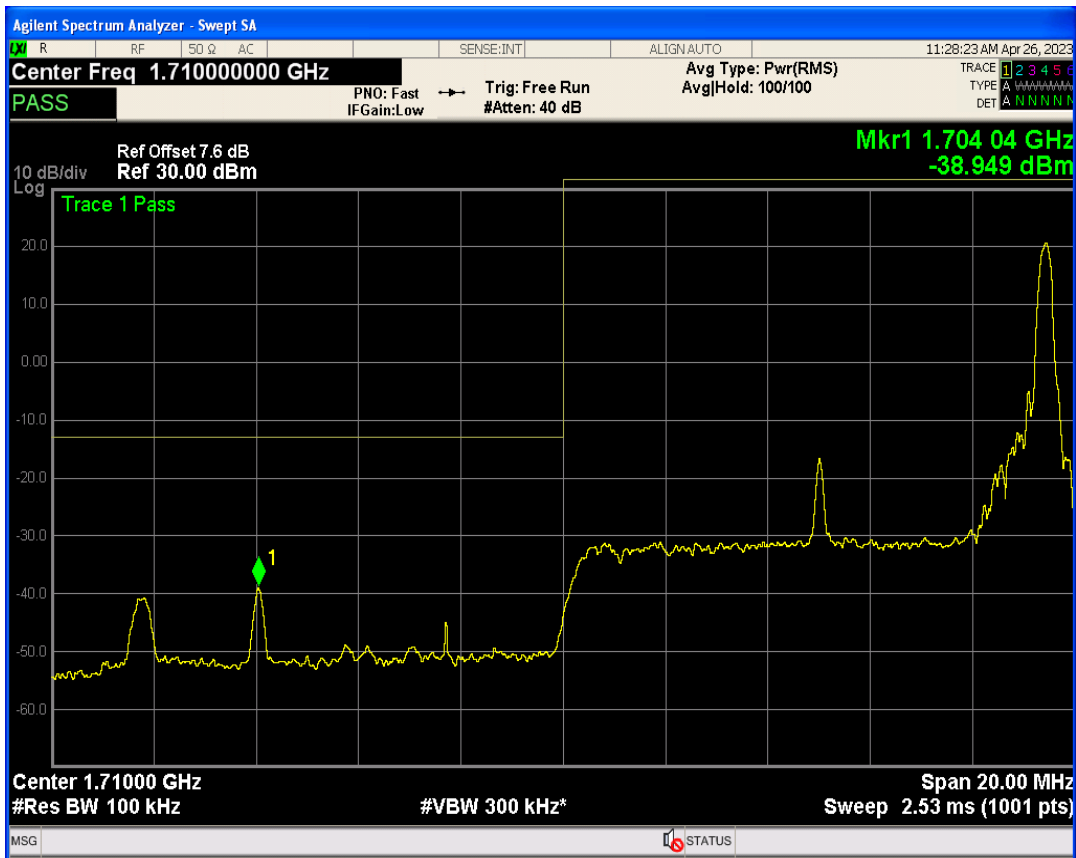

Band4 16QAM BW=5MHz Channel=20375 RB Size=1 Position=#Max

Band4 QPSK BW=10MHz Channel=20000 RB Size=1 Position=#0

Band4 QPSK BW=10MHz Channel=20000 RB Size=1 Position=#Max

Band4 QPSK BW=10MHz Channel=20000 RB Size=50 Position=#0

Band4 16QAM BW=10MHz Channel=20000 RB Size=1 Position=#0

Band4 16QAM BW=10MHz Channel=20000 RB Size=50 Position=#0

Band4 16QAM BW=10MHz Channel=20000 RB Size=1 Position=#Max

Band4 QPSK BW=10MHz Channel=20350 RB Size=1 Position=#0