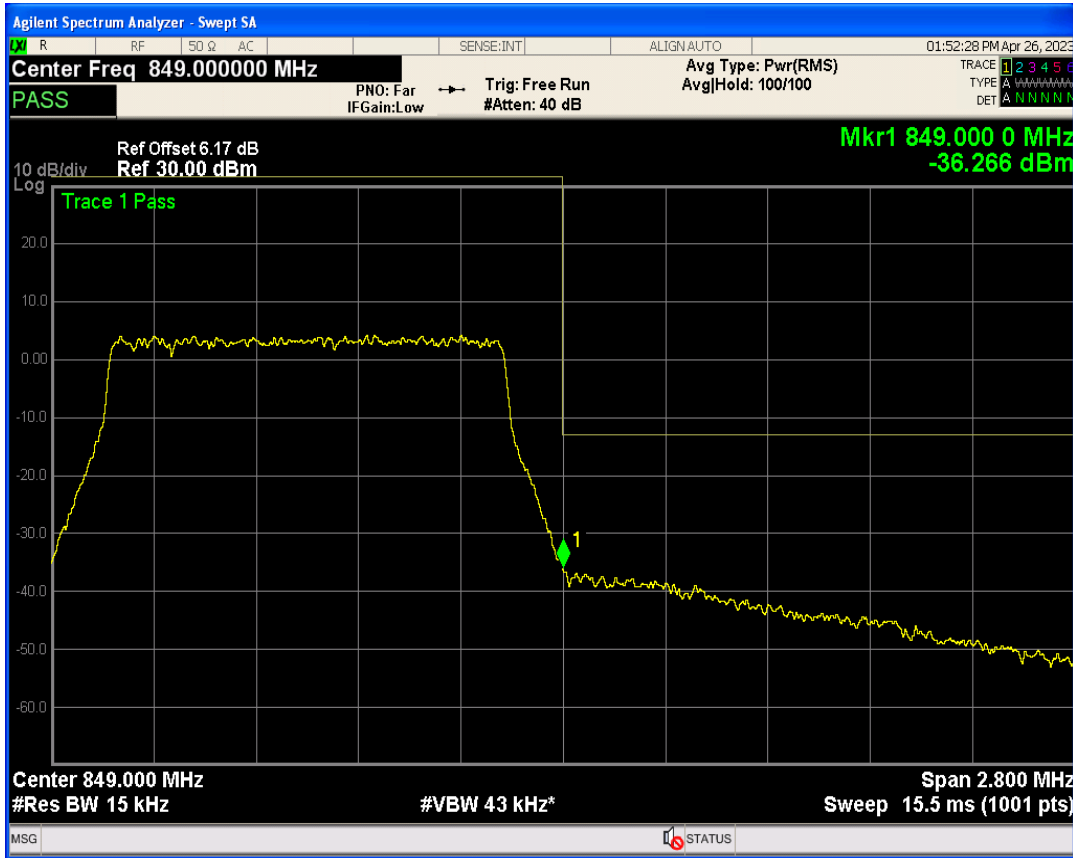

Band5 QPSK BW=1.4MHz Channel=20643 RB Size=6 Position=#0

Band5 QPSK BW=1.4MHz Channel=20643 RB Size=1 Position=#Max

Band5 16QAM BW=1.4MHz Channel=20643 RB Size=1 Position=#0

Band5 16QAM BW=1.4MHz Channel=20643 RB Size=6 Position=#0