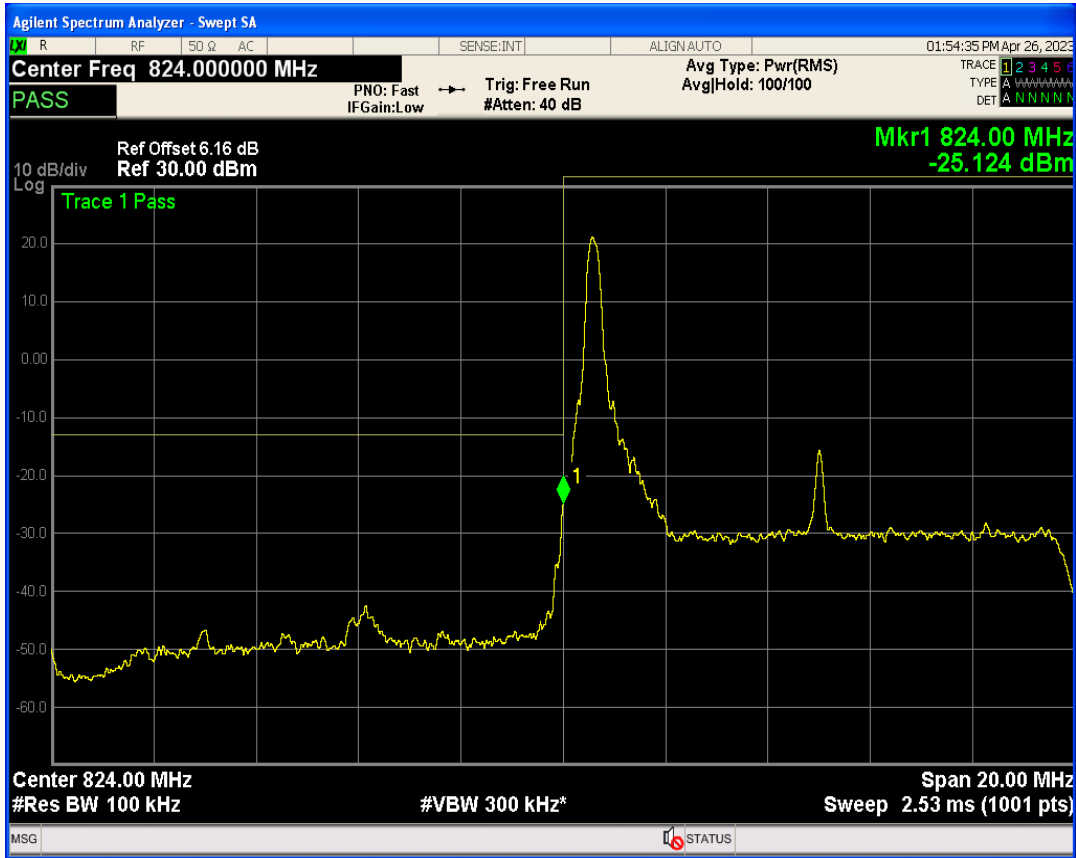

Band5 QPSK BW=10MHz Channel=20450 RB Size=1 Position=#0

Band5 QPSK BW=10MHz Channel=20450 RB Size=50 Position=#0