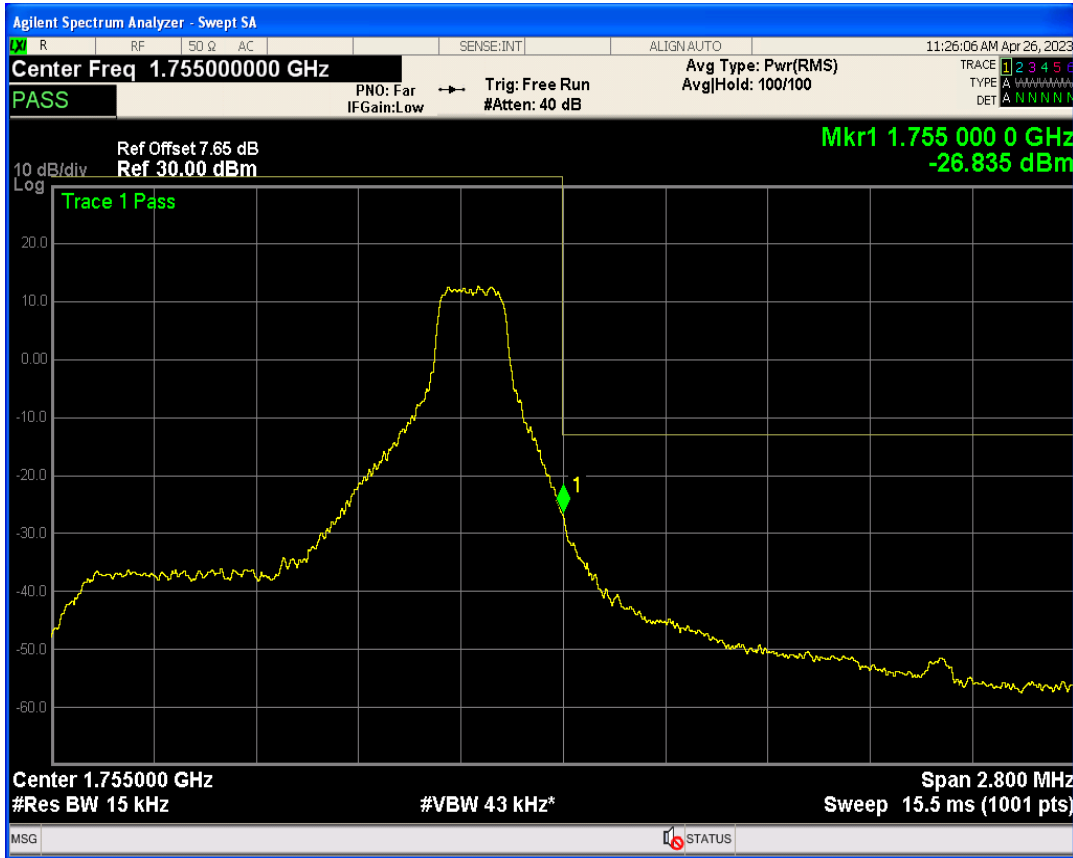

Band4 QPSK BW=1.4MHz Channel=20393 RB Size=1 Position=#Max

Band4 QPSK BW=1.4MHz Channel=20393 RB Size=6 Position=#0

Band4 16QAM BW=1.4MHz Channel=20393 RB Size=1 Position=#0

Band4 16QAM BW=1.4MHz Channel=20393 RB Size=1 Position=#Max