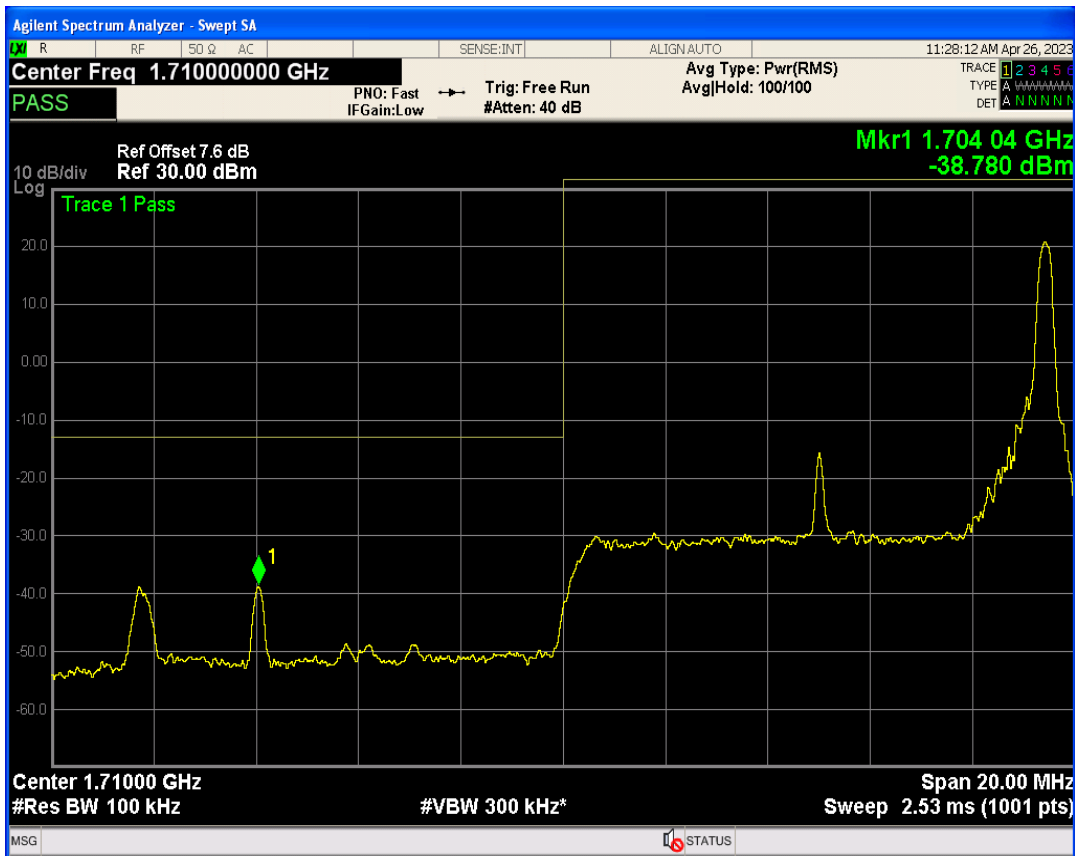

Band4 QPSK BW=10MHz Channel=20000 RB Size=1 Position=#Max

Band4 QPSK BW=10MHz Channel=20000 RB Size=50 Position=#0