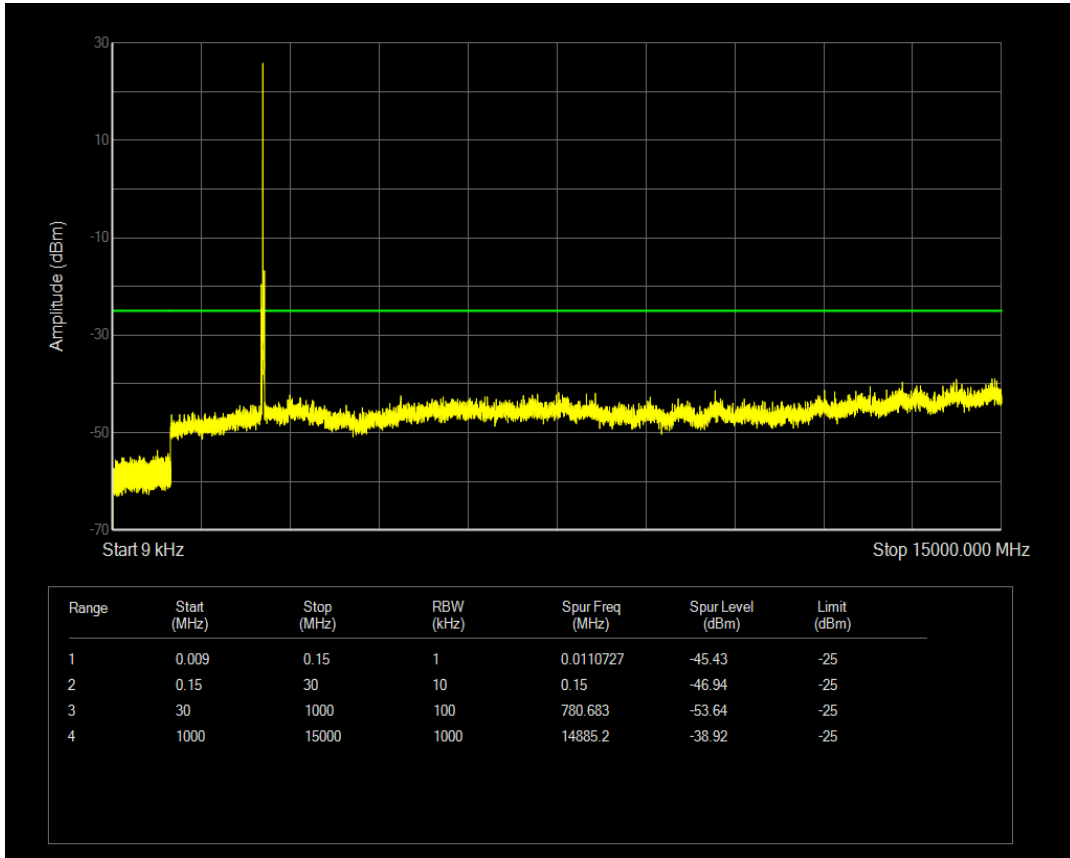

Band7 QPSK BW=15MHz Channel=21375 RB Size=1 Position=#0

Band7 QAM16 BW=15MHz Channel=21375 RB Size=1 Position=#0