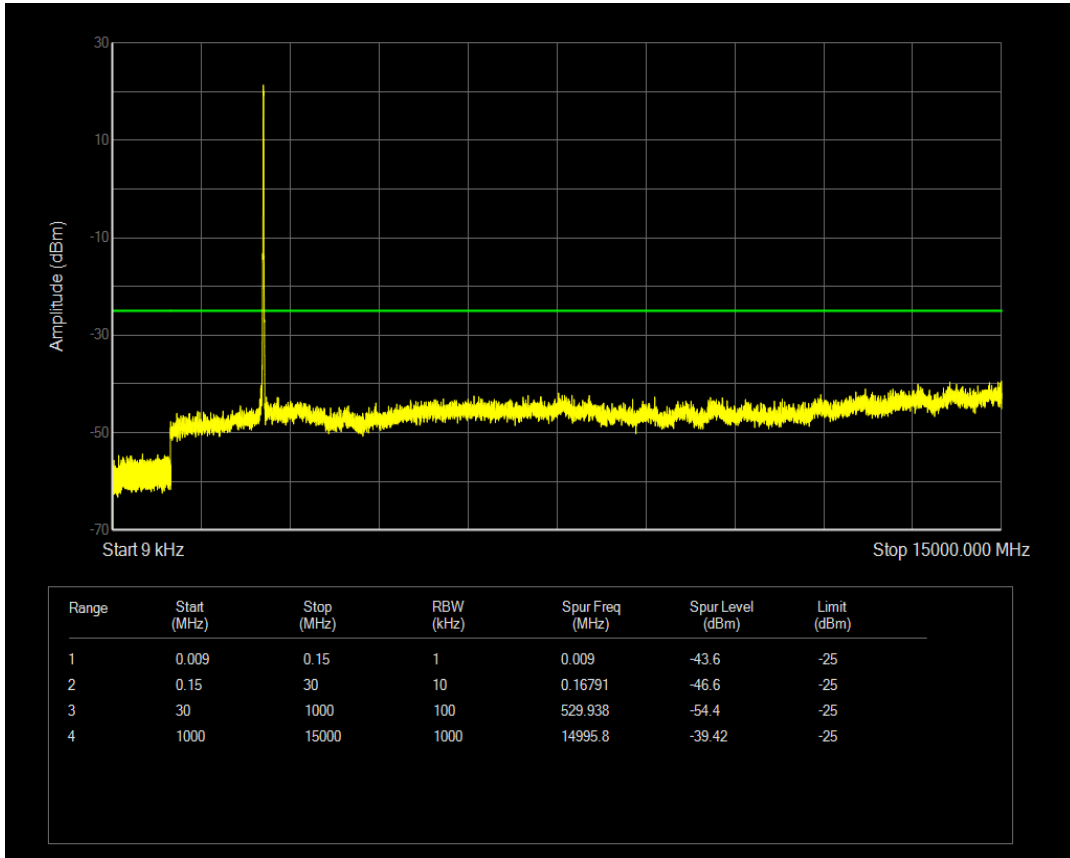

Band7 QPSK BW=10MHz Channel=20800 RB Size=50 Position=#0

Band7 QPSK BW=10MHz Channel=20800 RB Size=1 Position=#0

Band7 QAM16 BW=10MHz Channel=20800 RB Size=1 Position=#0

Band7 QAM16 BW=10MHz Channel=20800 RB Size=50 Position=#0

Band7 QPSK BW=10MHz Channel=21100 RB Size=1 Position=#0

Band7 QPSK BW=10MHz Channel=21100 RB Size=50 Position=#0

Band7 QAM16 BW=10MHz Channel=21100 RB Size=50 Position=#0

Band7 QAM16 BW=10MHz Channel=21100 RB Size=1 Position=#0

Band7 QPSK BW=10MHz Channel=21400 RB Size=1 Position=#0

Band7 QPSK BW=10MHz Channel=21400 RB Size=50 Position=#0

Band7 QAM16 BW=10MHz Channel=21400 RB Size=1 Position=#0

Band7 QAM16 BW=10MHz Channel=21400 RB Size=50 Position=#0