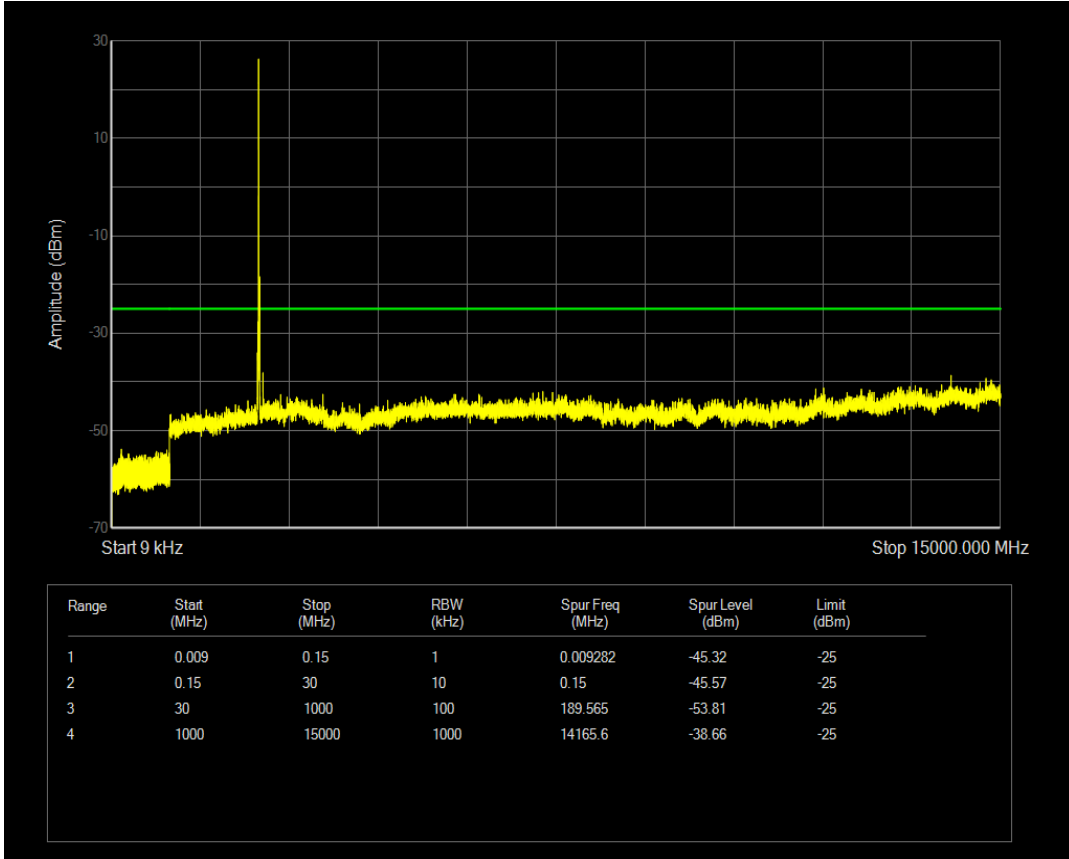

Band7 QPSK BW=5MHz Channel=21425 RB Size=1 Position=#0

Band7 QPSK BW=5MHz Channel=21425 RB Size=25 Position=#0

Band7 QAM16 BW=5MHz Channel=21425 RB Size=1 Position=#0

Band7 QAM16 BW=5MHz Channel=21425 RB Size=25 Position=#0

Band7 QPSK BW=10MHz Channel=20800 RB Size=50 Position=#0

Band7 QPSK BW=10MHz Channel=20800 RB Size=1 Position=#0

Band7 QAM16 BW=10MHz Channel=20800 RB Size=1 Position=#0

Band7 QAM16 BW=10MHz Channel=20800 RB Size=50 Position=#0