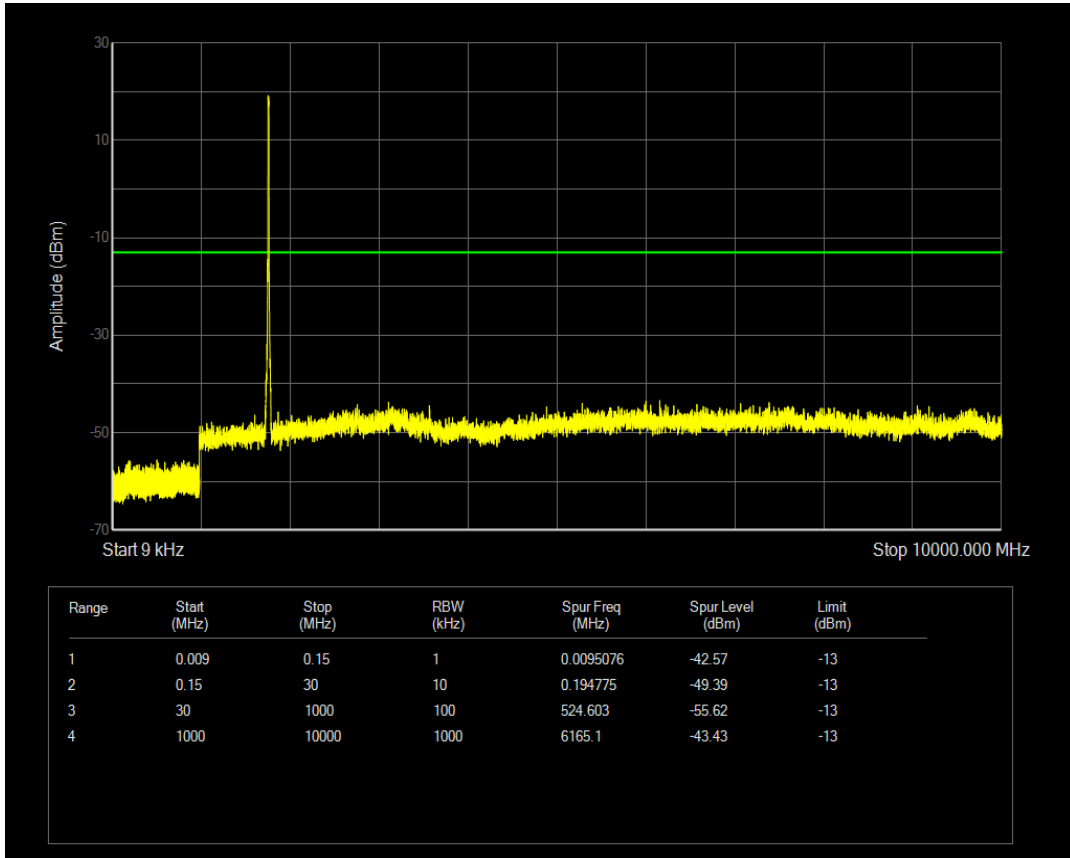

Band66 QPSK BW=10MHz Channel=132622 RB Size=1 Position=#0

Band66 QAM16 BW=10MHz Channel=132622 RB Size=1 Position=#0

Band66 QPSK BW=10MHz Channel=132622 RB Size=50 Position=#0

Band66 QAM16 BW=10MHz Channel=132622 RB Size=50 Position=#0