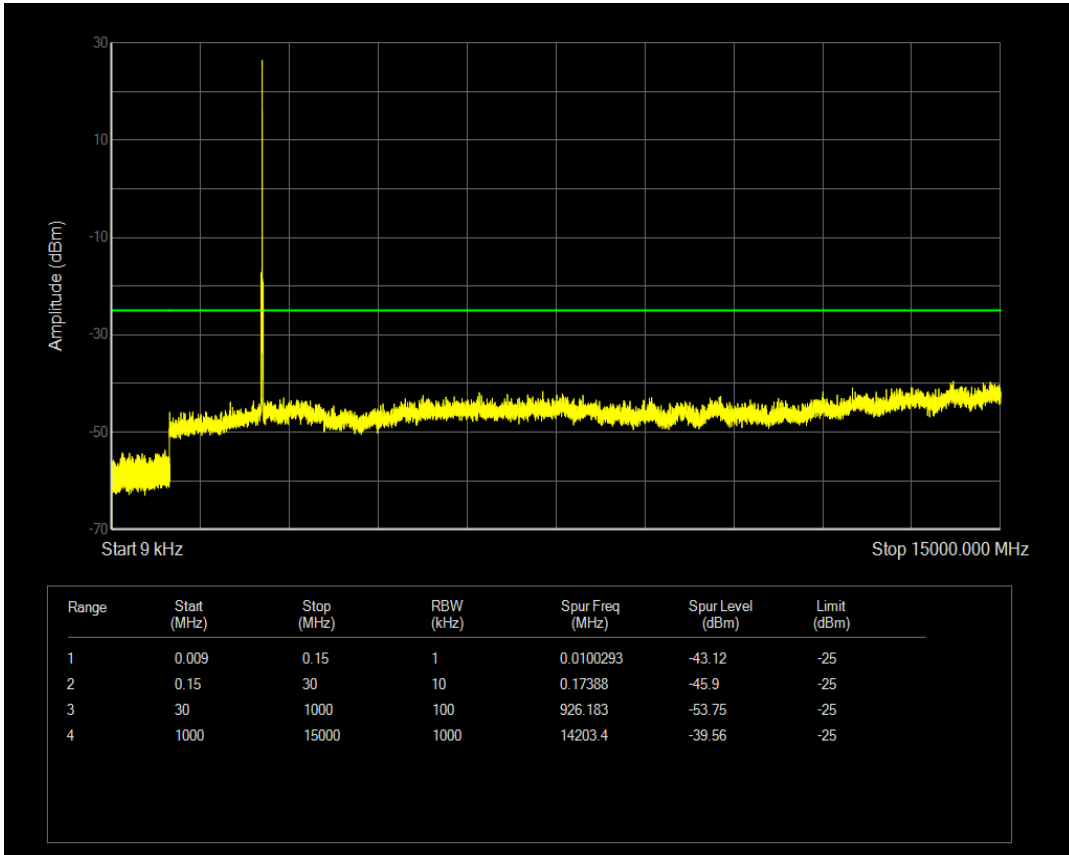

Band7 QPSK BW=10MHz Channel=20800 RB Size=50 Position=#0

Band7 QPSK BW=10MHz Channel=20800 RB Size=1 Position=#0

Band7 QAM16 BW=10MHz Channel=20800 RB Size=1 Position=#0

Band7 QAM16 BW=10MHz Channel=20800 RB Size=50 Position=#0

Band7 QPSK BW=10MHz Channel=21100 RB Size=1 Position=#0

Band7 QPSK BW=10MHz Channel=21100 RB Size=50 Position=#0

Band7 QAM16 BW=10MHz Channel=21100 RB Size=50 Position=#0

Band7 QAM16 BW=10MHz Channel=21100 RB Size=1 Position=#0

Band7 QPSK BW=10MHz Channel=21400 RB Size=1 Position=#0

Band7 QPSK BW=10MHz Channel=21400 RB Size=50 Position=#0

Band7 QAM16 BW=10MHz Channel=21400 RB Size=1 Position=#0

Band7 QAM16 BW=10MHz Channel=21400 RB Size=50 Position=#0