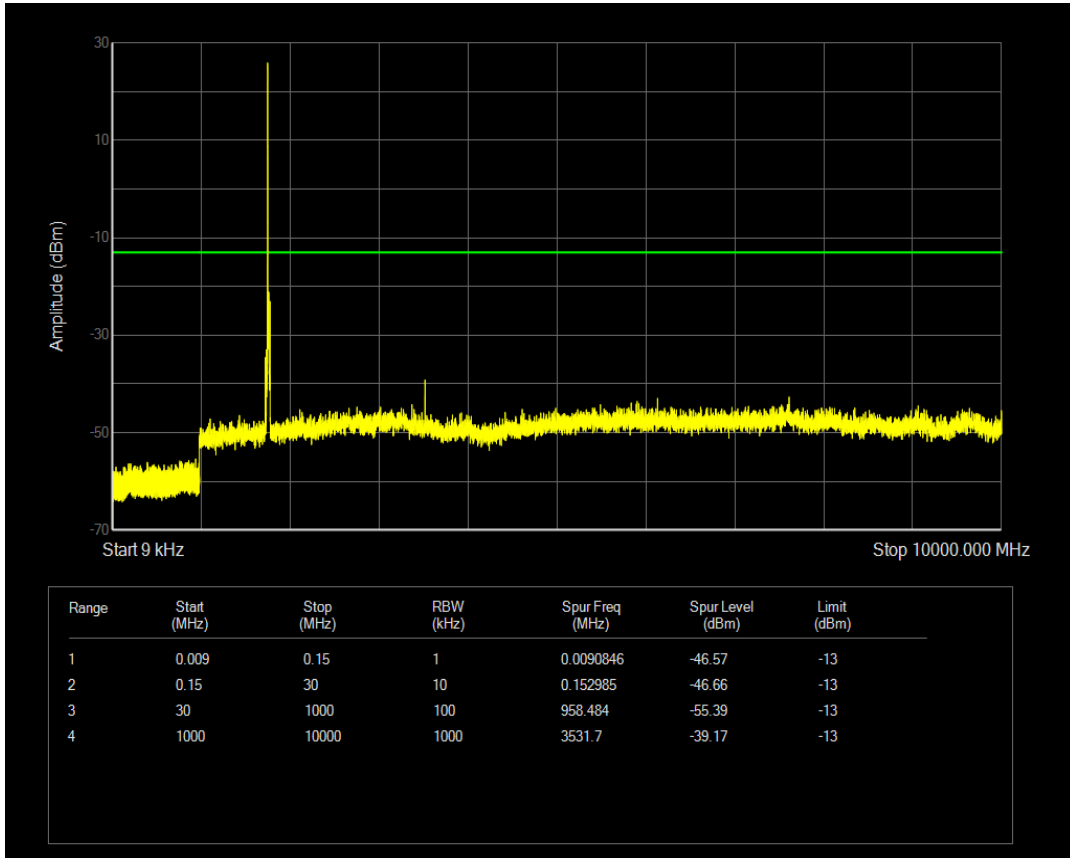

Band66 QPSK BW=15MHz Channel=132597 RB Size=1 Position=#0

Band66 QAM16 BW=15MHz Channel=132597 RB Size=1 Position=#0