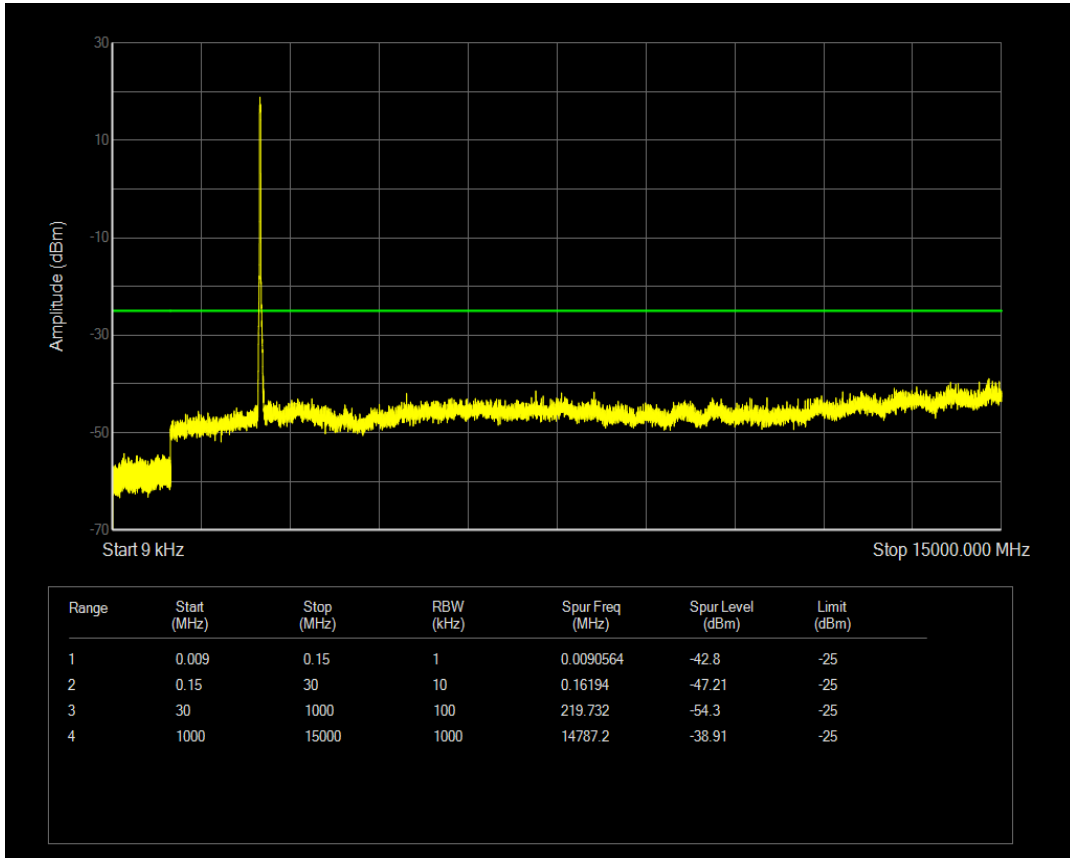

Band7 QAM16 BW=15MHz Channel=21375 RB Size=75 Position=#0

Band7 QPSK BW=20MHz Channel=20850 RB Size=100 Position=#0

Band7 QAM16 BW=20MHz Channel=20850 RB Size=1 Position=#0

Band7 QAM16 BW=20MHz Channel=20850 RB Size=100 Position=#0

Band7 QPSK BW=20MHz Channel=21100 RB Size=1 Position=#0

Band7 QPSK BW=20MHz Channel=21100 RB Size=100 Position=#0

Band7 QAM16 BW=20MHz Channel=21100 RB Size=1 Position=#0

Band7 QAM16 BW=20MHz Channel=21100 RB Size=100 Position=#0