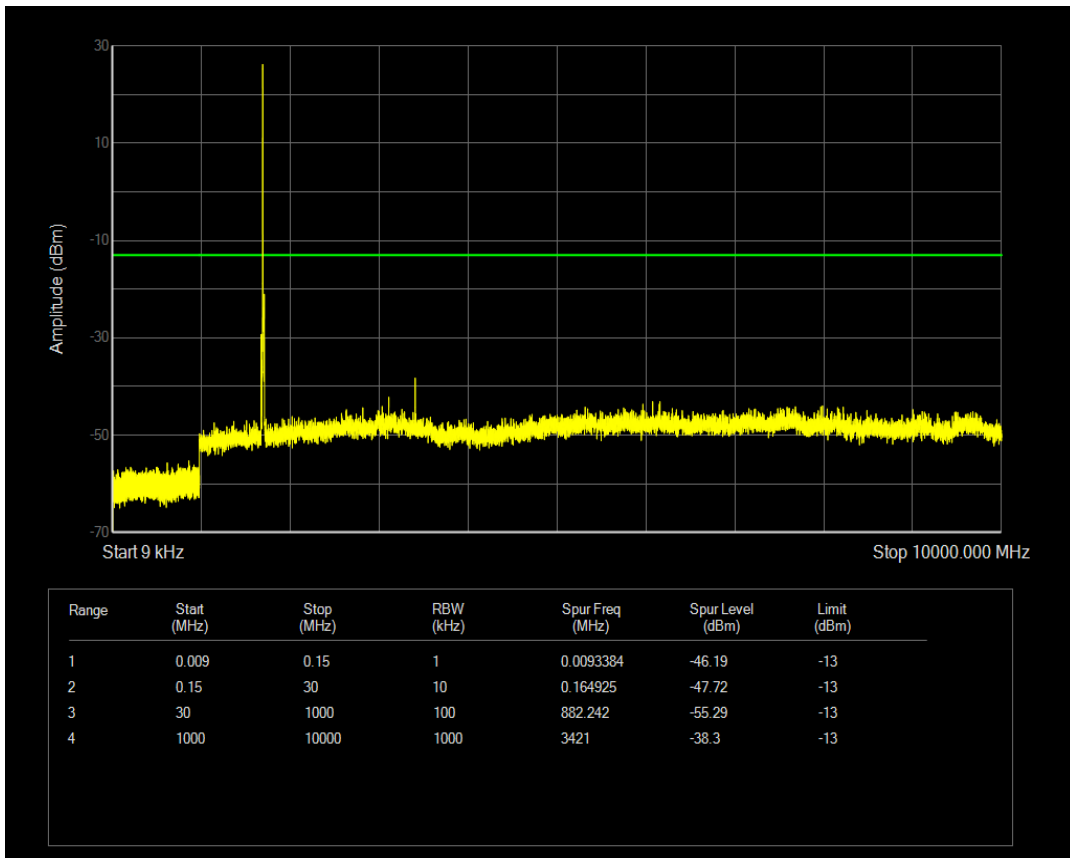

Band66 QPSK BW=5MHz Channel=132647 RB Size=1 Position=#0

Band66 QPSK BW=5MHz Channel=132647 RB Size=25 Position=#0

Band66 QAM16 BW=5MHz Channel=132647 RB Size=25 Position=#0

Band66 QAM16 BW=5MHz Channel=132647 RB Size=1 Position=#0

Band66 QPSK BW=10MHz Channel=132022 RB Size=1 Position=#0

Band66 QPSK BW=10MHz Channel=132022 RB Size=50 Position=#0

Band66 QAM16 BW=10MHz Channel=132022 RB Size=1 Position=#0

Band66 QAM16 BW=10MHz Channel=132022 RB Size=50 Position=#0