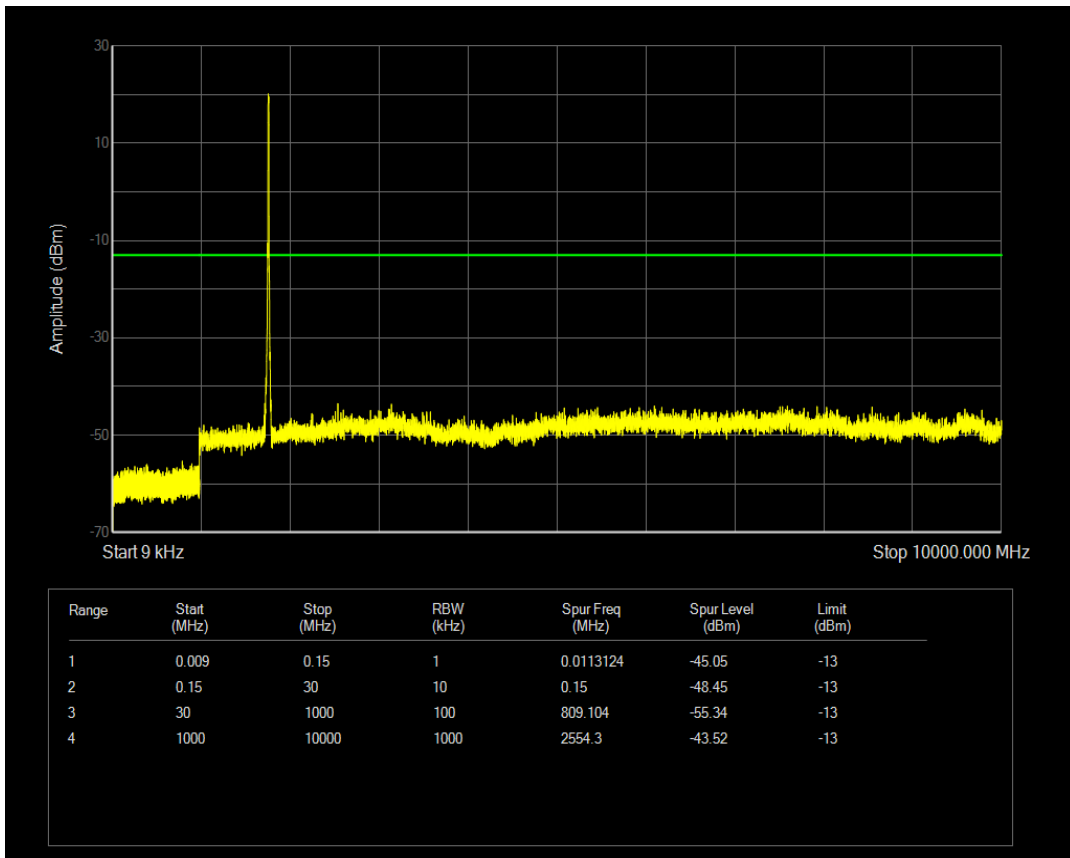

Band66 QPSK BW=10MHz Channel=132622 RB Size=50 Position=#0

Band66 QAM16 BW=10MHz Channel=132622 RB Size=50 Position=#0