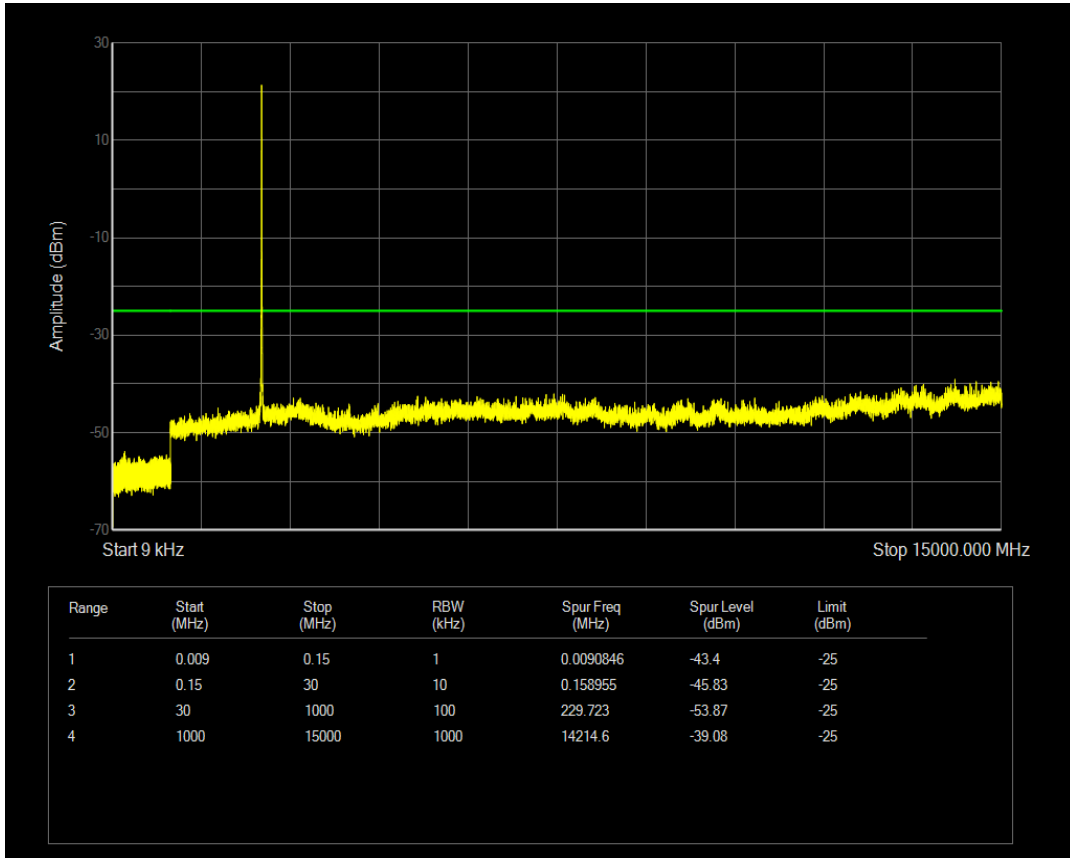

Band7 QPSK BW=5MHz Channel=21100 RB Size=1 Position=#0

Band7 QPSK BW=5MHz Channel=21100 RB Size=25 Position=#0

Band7 QAM16 BW=5MHz Channel=21100 RB Size=1 Position=#0

Band7 QAM16 BW=5MHz Channel=21100 RB Size=25 Position=#0