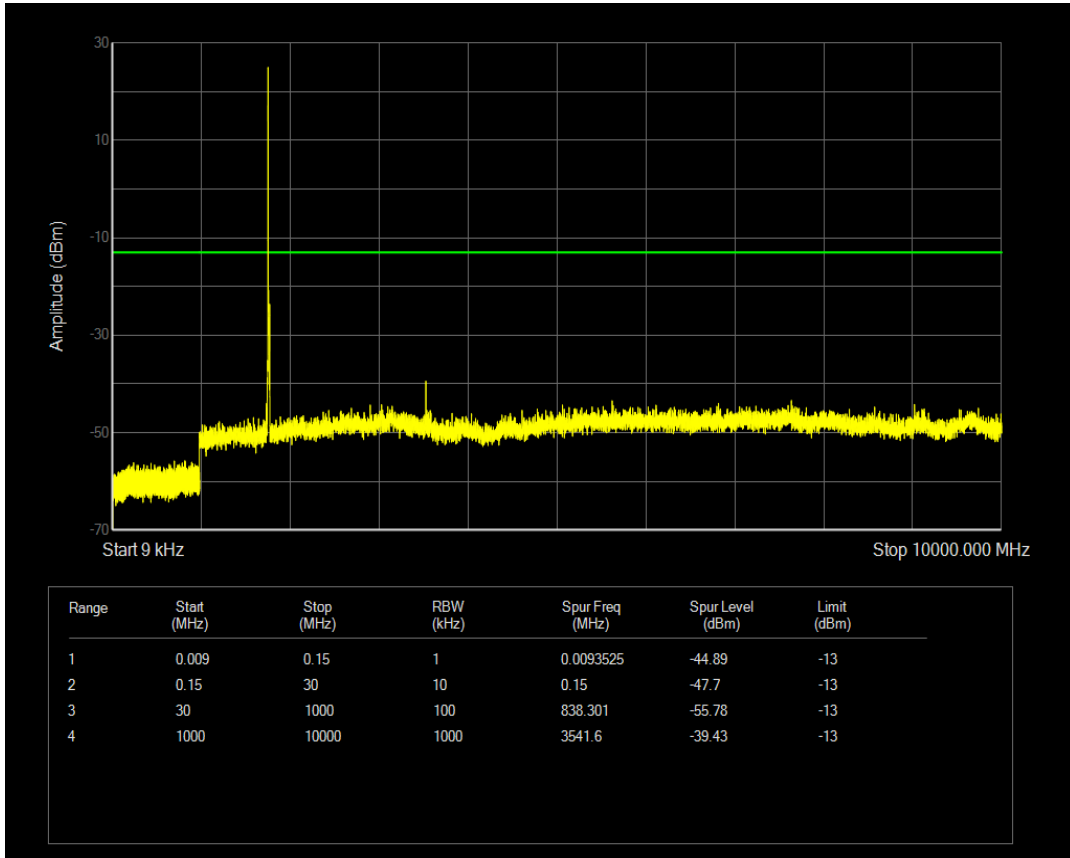

Band66 QPSK BW=10MHz Channel=132322 RB Size=1 Position=#0

Band66 QPSK BW=10MHz Channel=132322 RB Size=50 Position=#0

Band66 QAM16 BW=10MHz Channel=132322 RB Size=1 Position=#0

Band66 QAM16 BW=10MHz Channel=132322 RB Size=50 Position=#0

Band66 QPSK BW=10MHz Channel=132622 RB Size=1 Position=#0

Band66 QAM16 BW=10MHz Channel=132622 RB Size=1 Position=#0

Band66 QPSK BW=10MHz Channel=132622 RB Size=50 Position=#0

Band66 QAM16 BW=10MHz Channel=132622 RB Size=50 Position=#0