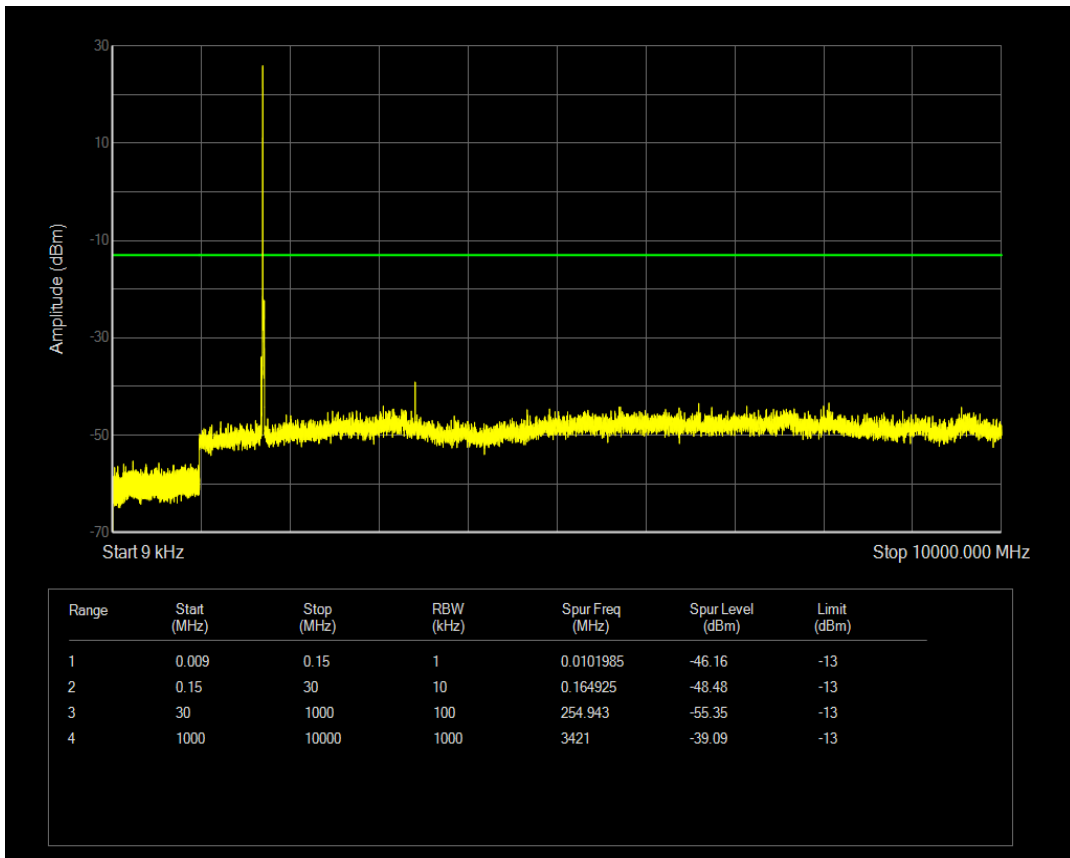

Band66 QPSK BW=5MHz Channel=132647 RB Size=1 Position=#0

Band66 QPSK BW=5MHz Channel=132647 RB Size=25 Position=#0

Band66 QAM16 BW=5MHz Channel=132647 RB Size=25 Position=#0

Band66 QAM16 BW=5MHz Channel=132647 RB Size=1 Position=#0

Band66 QPSK BW=10MHz Channel=132022 RB Size=1 Position=#0

Band66 QPSK BW=10MHz Channel=132022 RB Size=50 Position=#0

Band66 QAM16 BW=10MHz Channel=132022 RB Size=1 Position=#0

Band66 QAM16 BW=10MHz Channel=132022 RB Size=50 Position=#0