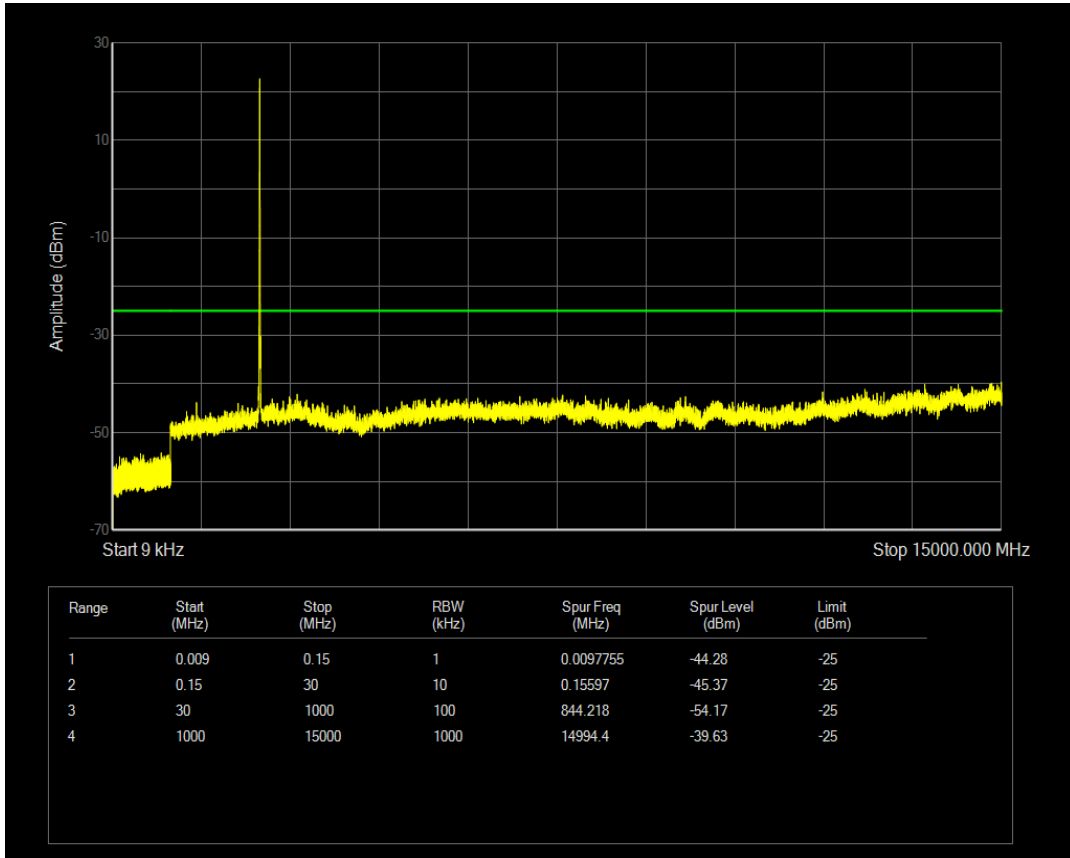

Band7 QPSK BW=5MHz Channel=20775 RB Size=25 Position=#0

Band7 QAM16 BW=5MHz Channel=20775 RB Size=25 Position=#0