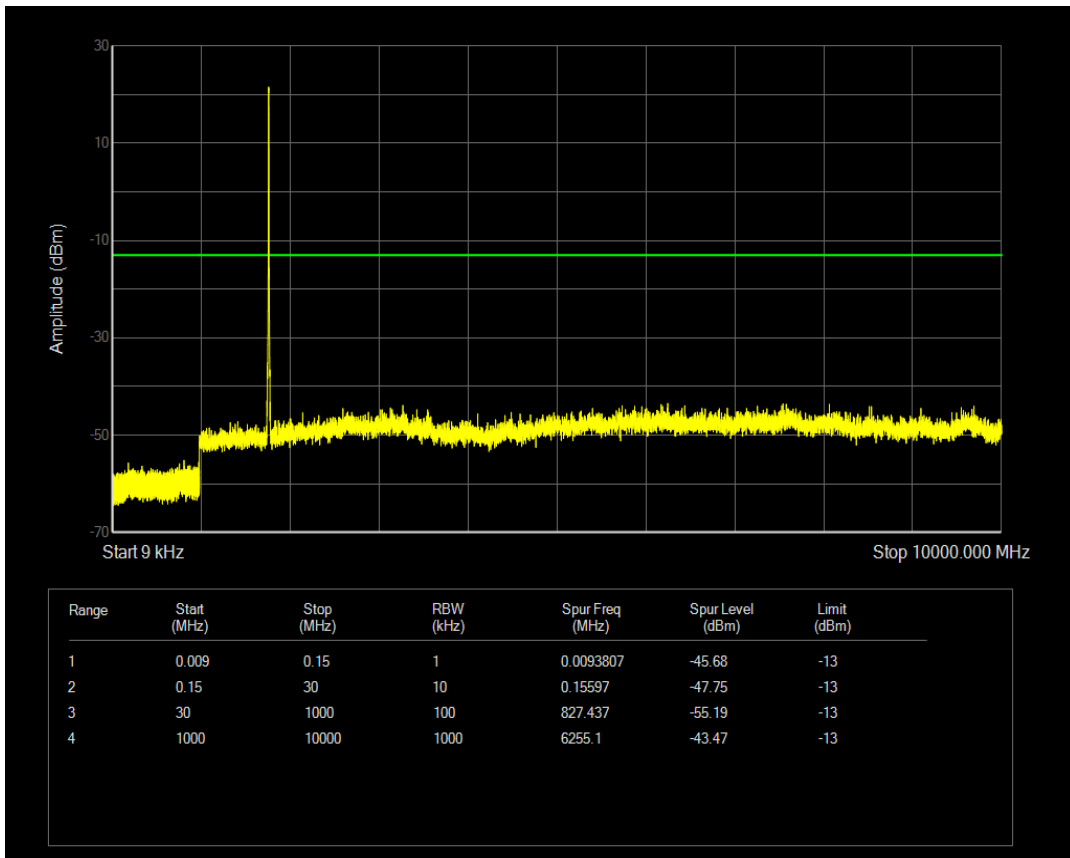

Band66 QPSK BW=5MHz Channel=132647 RB Size=1 Position=#0

Band66 QPSK BW=5MHz Channel=132647 RB Size=25 Position=#0

Band66 QAM16 BW=5MHz Channel=132647 RB Size=25 Position=#0

Band66 QAM16 BW=5MHz Channel=132647 RB Size=1 Position=#0

Band66 QPSK BW=10MHz Channel=132022 RB Size=1 Position=#0

Band66 QPSK BW=10MHz Channel=132022 RB Size=50 Position=#0

Band66 QAM16 BW=10MHz Channel=132022 RB Size=1 Position=#0

Band66 QAM16 BW=10MHz Channel=132022 RB Size=50 Position=#0