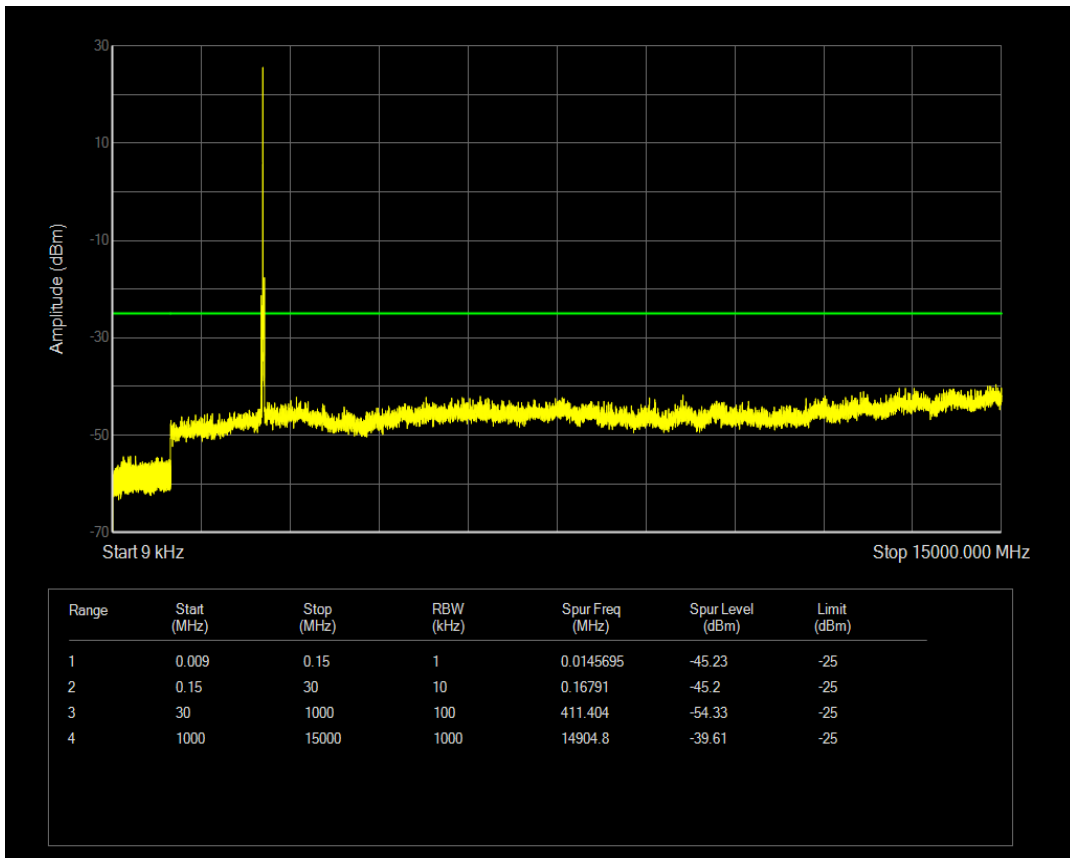

Band7 QPSK BW=15MHz Channel=21100 RB Size=1 Position=#0

Band7 QAM16 BW=15MHz Channel=21100 RB Size=1 Position=#0

Band7 QPSK BW=15MHz Channel=21100 RB Size=75 Position=#0

Band7 QAM16 BW=15MHz Channel=21100 RB Size=75 Position=#0

Band7 QPSK BW=15MHz Channel=21375 RB Size=75 Position=#0

Band7 QPSK BW=15MHz Channel=21375 RB Size=1 Position=#0

Band7 QAM16 BW=15MHz Channel=21375 RB Size=1 Position=#0

Band7 QPSK BW=20MHz Channel=20850 RB Size=1 Position=#0