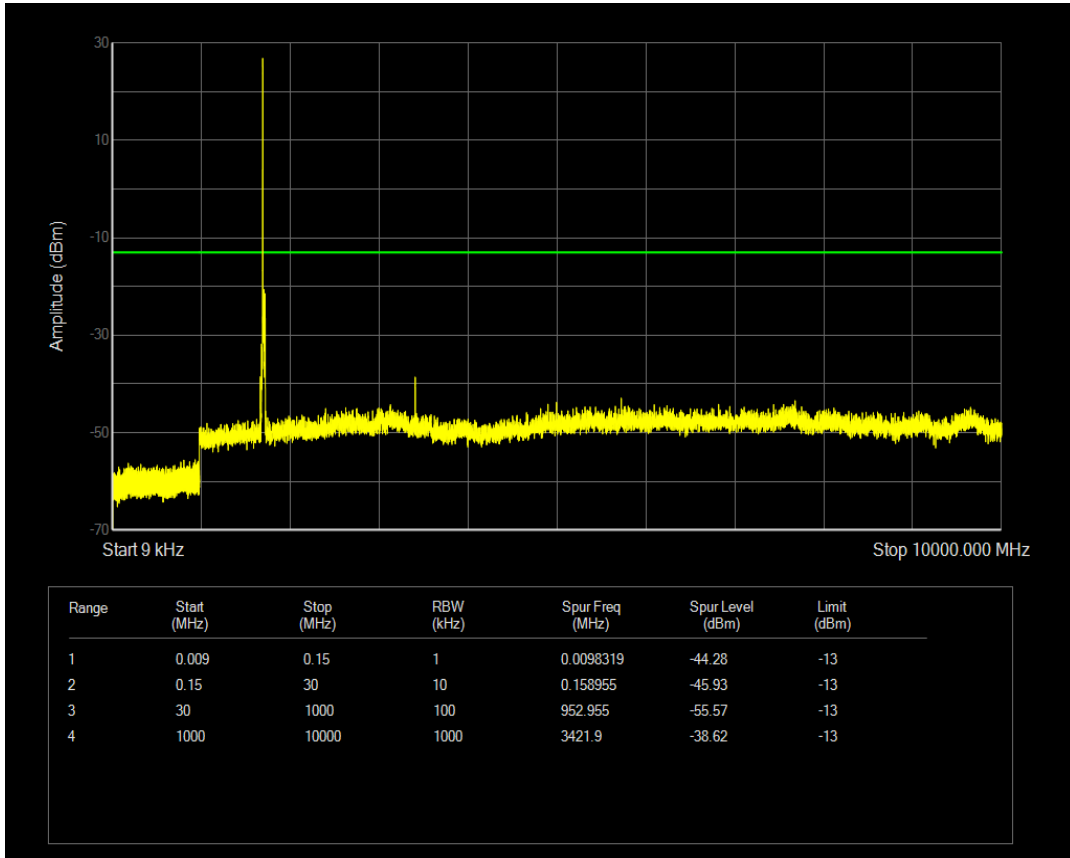

Band66 QPSK BW=10MHz Channel=132622 RB Size=1 Position=#0

Band66 QAM16 BW=10MHz Channel=132622 RB Size=1 Position=#0

Band66 QPSK BW=10MHz Channel=132622 RB Size=50 Position=#0

Band66 QAM16 BW=10MHz Channel=132622 RB Size=50 Position=#0

Band66 QPSK BW=15MHz Channel=132047 RB Size=75 Position=#0

Band66 QPSK BW=15MHz Channel=132047 RB Size=1 Position=#0

Band66 QAM16 BW=15MHz Channel=132047 RB Size=1 Position=#0

Band66 QAM16 BW=15MHz Channel=132047 RB Size=75 Position=#0