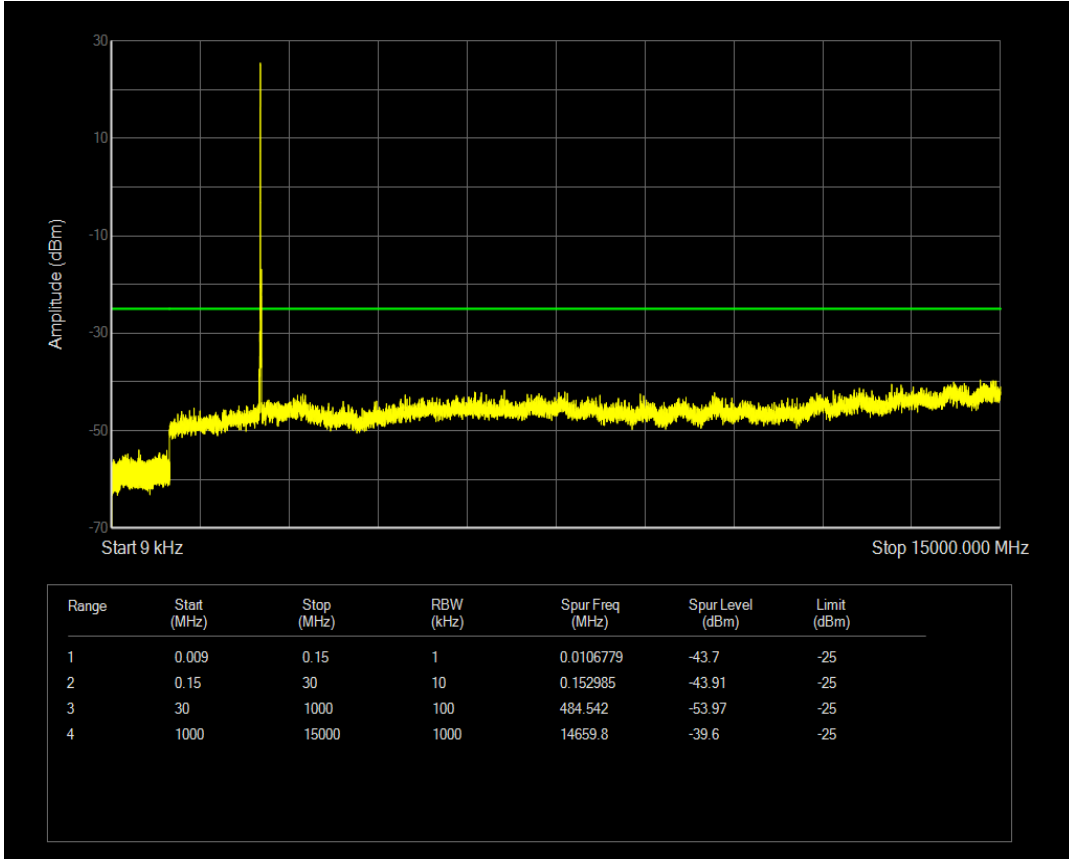

Band7 QPSK BW=10MHz Channel=21100 RB Size=1 Position=#0

Band7 QPSK BW=10MHz Channel=21100 RB Size=50 Position=#0

Band7 QAM16 BW=10MHz Channel=21100 RB Size=50 Position=#0

Band7 QAM16 BW=10MHz Channel=21100 RB Size=1 Position=#0

Band7 QPSK BW=10MHz Channel=21400 RB Size=1 Position=#0

Band7 QPSK BW=10MHz Channel=21400 RB Size=50 Position=#0

Band7 QAM16 BW=10MHz Channel=21400 RB Size=1 Position=#0

Band7 QAM16 BW=10MHz Channel=21400 RB Size=50 Position=#0