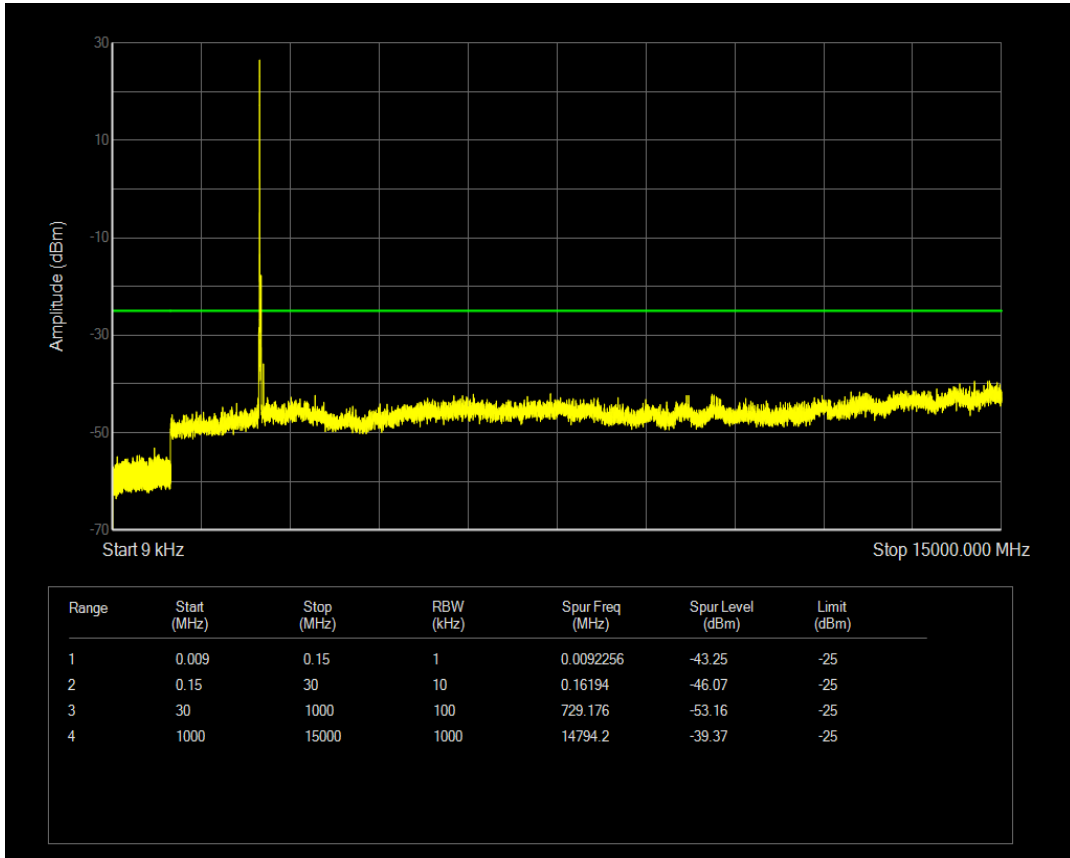

Band7 QPSK BW=15MHz Channel=20825 RB Size=1 Position=#0

Band7 QAM16 BW=15MHz Channel=20825 RB Size=75 Position=#0