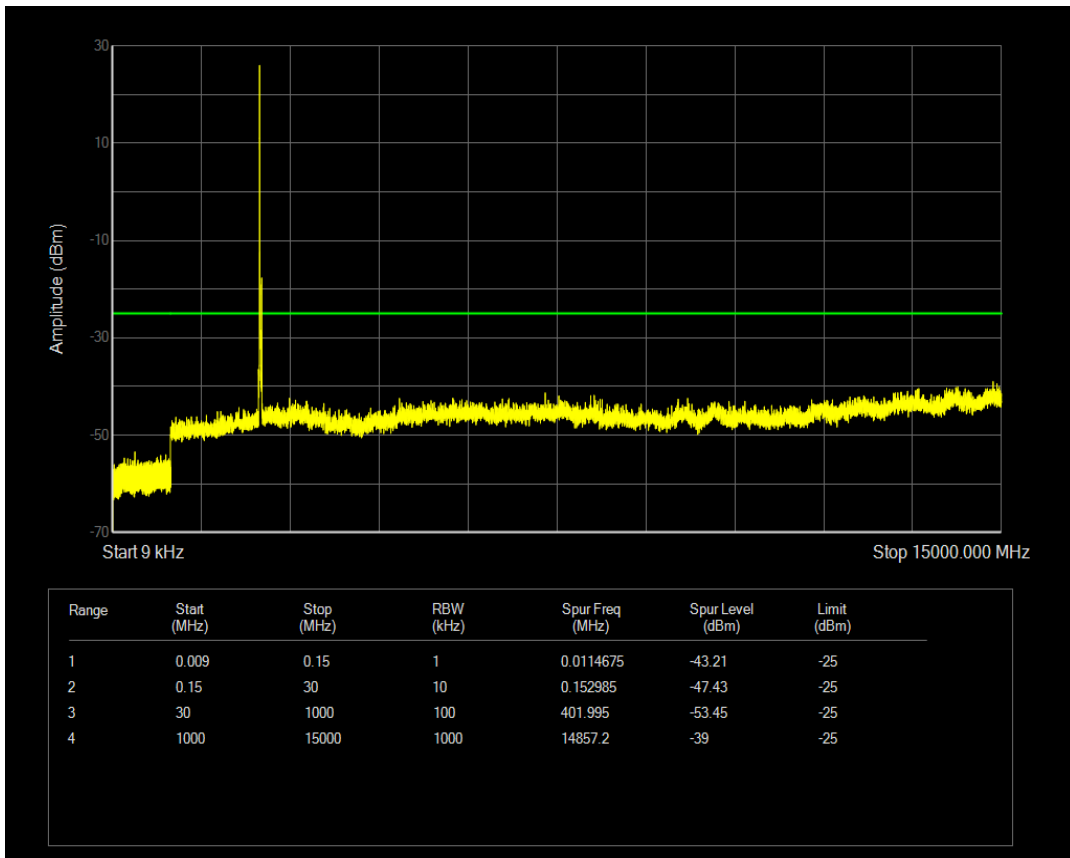

Band7 QPSK BW=15MHz Channel=21375 RB Size=75 Position=#0

Band7 QPSK BW=15MHz Channel=21375 RB Size=1 Position=#0

Band7 QAM16 BW=15MHz Channel=21375 RB Size=1 Position=#0

Band7 QPSK BW=20MHz Channel=20850 RB Size=1 Position=#0

Band7 QAM16 BW=15MHz Channel=21375 RB Size=75 Position=#0

Band7 QPSK BW=20MHz Channel=20850 RB Size=100 Position=#0

Band7 QAM16 BW=20MHz Channel=20850 RB Size=1 Position=#0

Band7 QAM16 BW=20MHz Channel=20850 RB Size=100 Position=#0