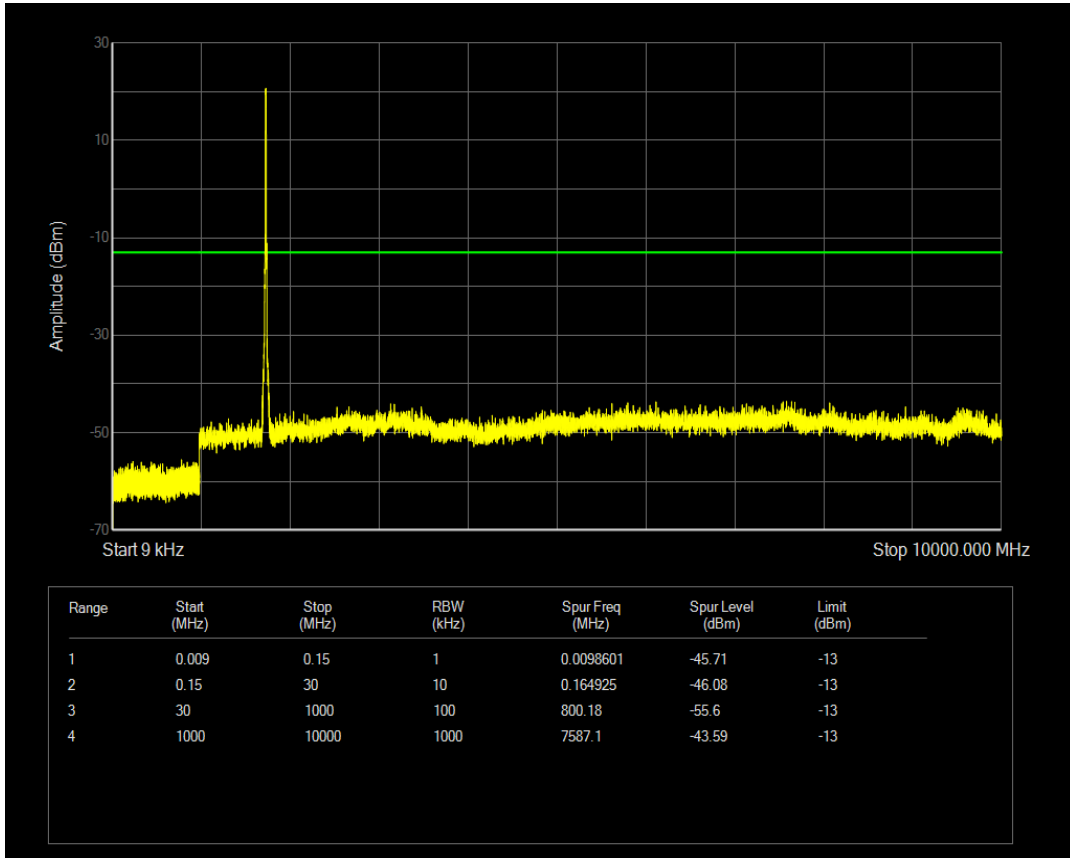

Band66 QPSK BW=10MHz Channel=132022 RB Size=1 Position=#0

Band66 QPSK BW=10MHz Channel=132022 RB Size=50 Position=#0

Band66 QAM16 BW=10MHz Channel=132022 RB Size=1 Position=#0

Band66 QAM16 BW=10MHz Channel=132022 RB Size=50 Position=#0

Band66 QPSK BW=10MHz Channel=132322 RB Size=1 Position=#0

Band66 QPSK BW=10MHz Channel=132322 RB Size=50 Position=#0

Band66 QAM16 BW=10MHz Channel=132322 RB Size=1 Position=#0

Band66 QAM16 BW=10MHz Channel=132322 RB Size=50 Position=#0