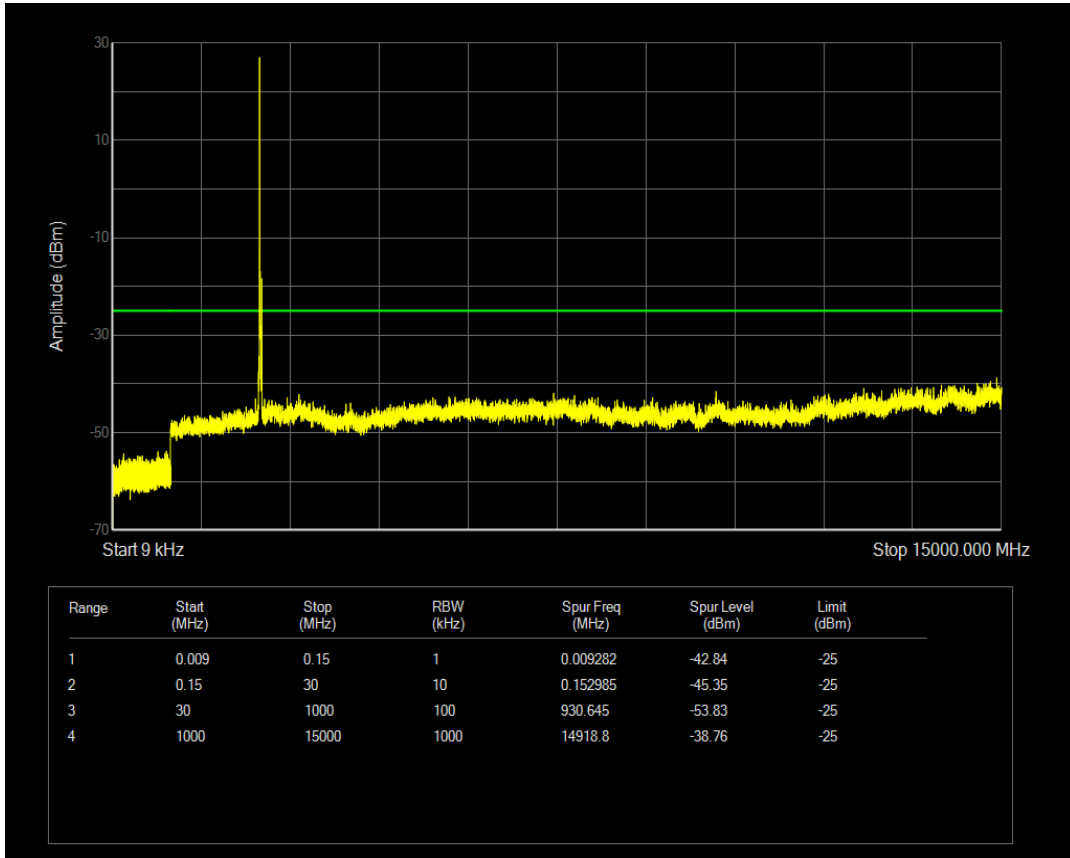

Band7 QPSK BW=15MHz Channel=21375 RB Size=75 Position=#0

Band7 QPSK BW=15MHz Channel=21375 RB Size=1 Position=#0

Band7 QAM16 BW=15MHz Channel=21375 RB Size=1 Position=#0

Band7 QPSK BW=20MHz Channel=20850 RB Size=1 Position=#0

Band7 QAM16 BW=15MHz Channel=21375 RB Size=75 Position=#0

Band7 QPSK BW=20MHz Channel=20850 RB Size=100 Position=#0

Band7 QAM16 BW=20MHz Channel=20850 RB Size=1 Position=#0

Band7 QAM16 BW=20MHz Channel=20850 RB Size=100 Position=#0