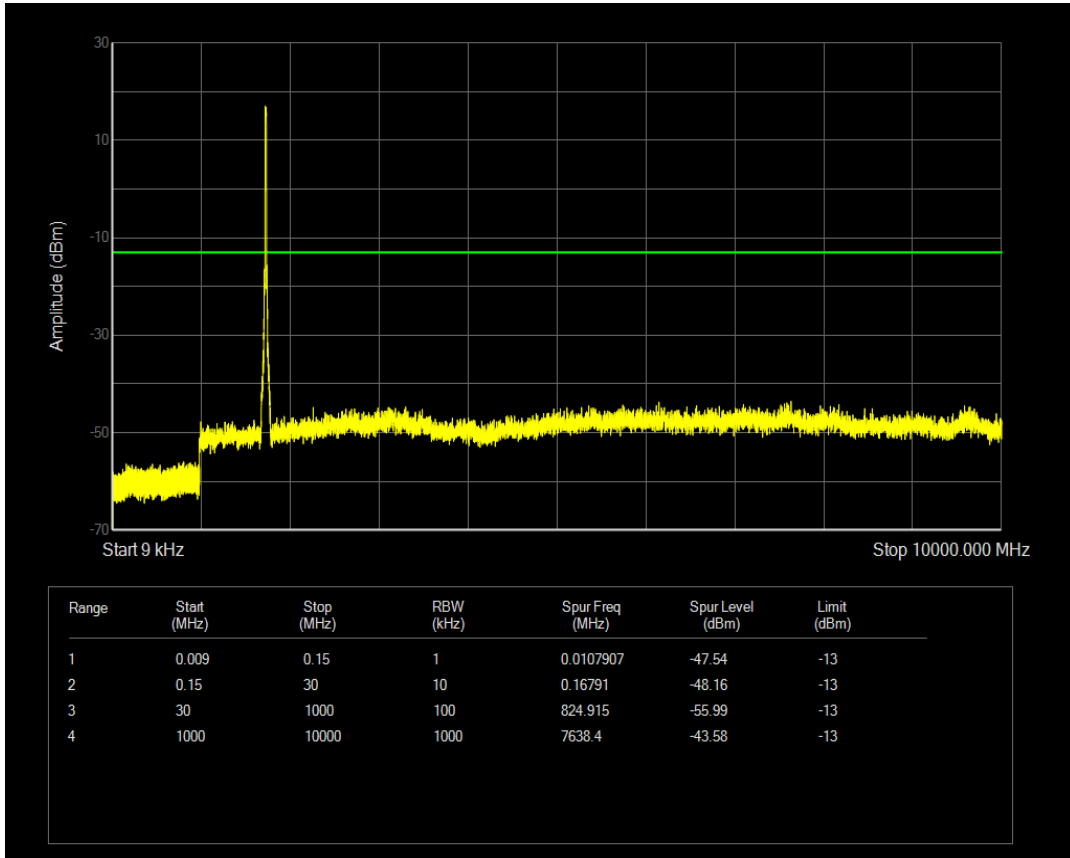

Band66 QPSK BW=15MHz Channel=132322 RB Size=1 Position=#0

Band66 QAM16 BW=15MHz Channel=132322 RB Size=1 Position=#0

Band66 QPSK BW=15MHz Channel=132322 RB Size=75 Position=#0

Band66 QAM16 BW=15MHz Channel=132322 RB Size=75 Position=#0