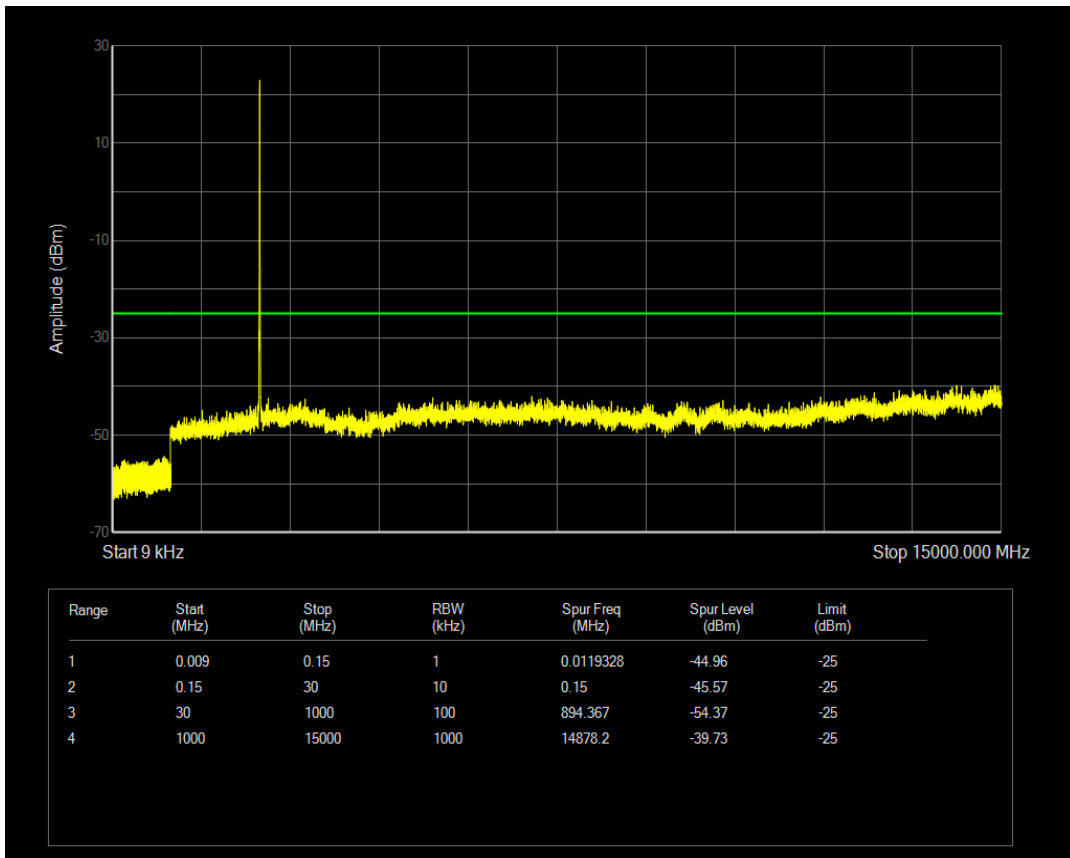

Band7 QAM16 BW=5MHz Channel=20775 RB Size=25 Position=#0

Band7 QAM16 BW=5MHz Channel=20775 RB Size=1 Position=#0