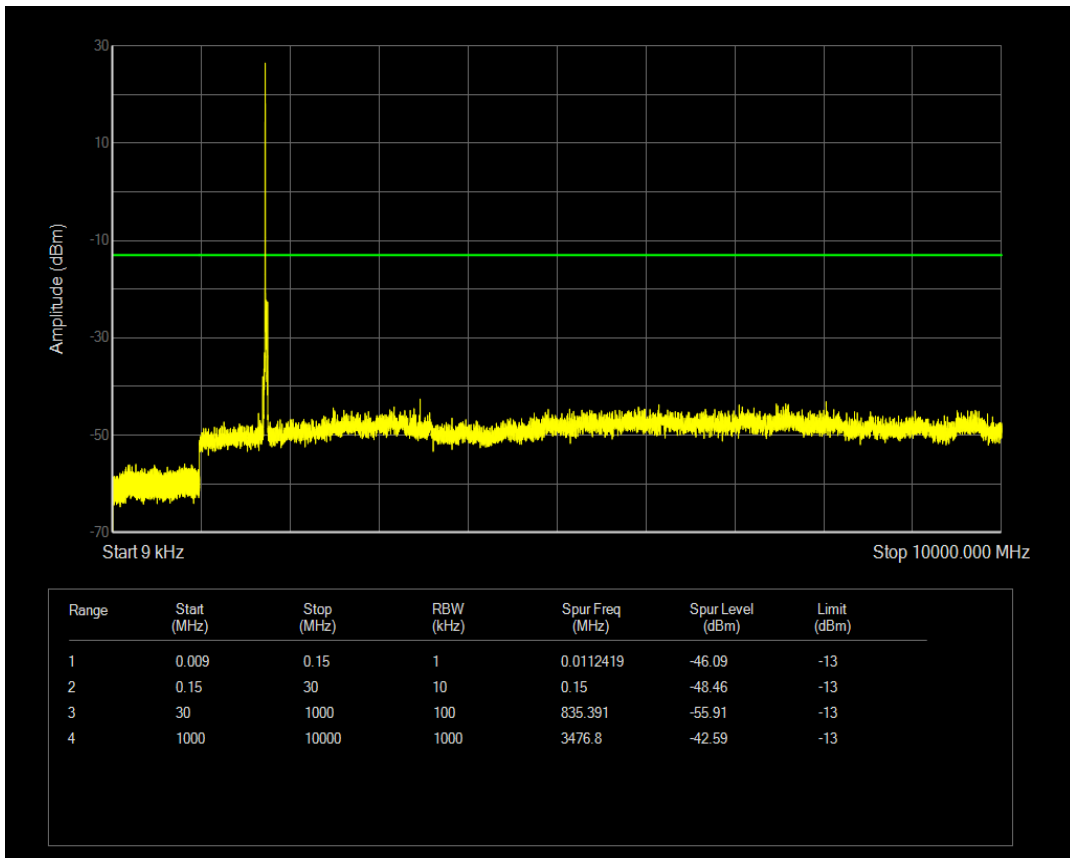

Band66 QPSK BW=15MHz Channel=132322 RB Size=1 Position=#0

Band66 QAM16 BW=15MHz Channel=132322 RB Size=1 Position=#0