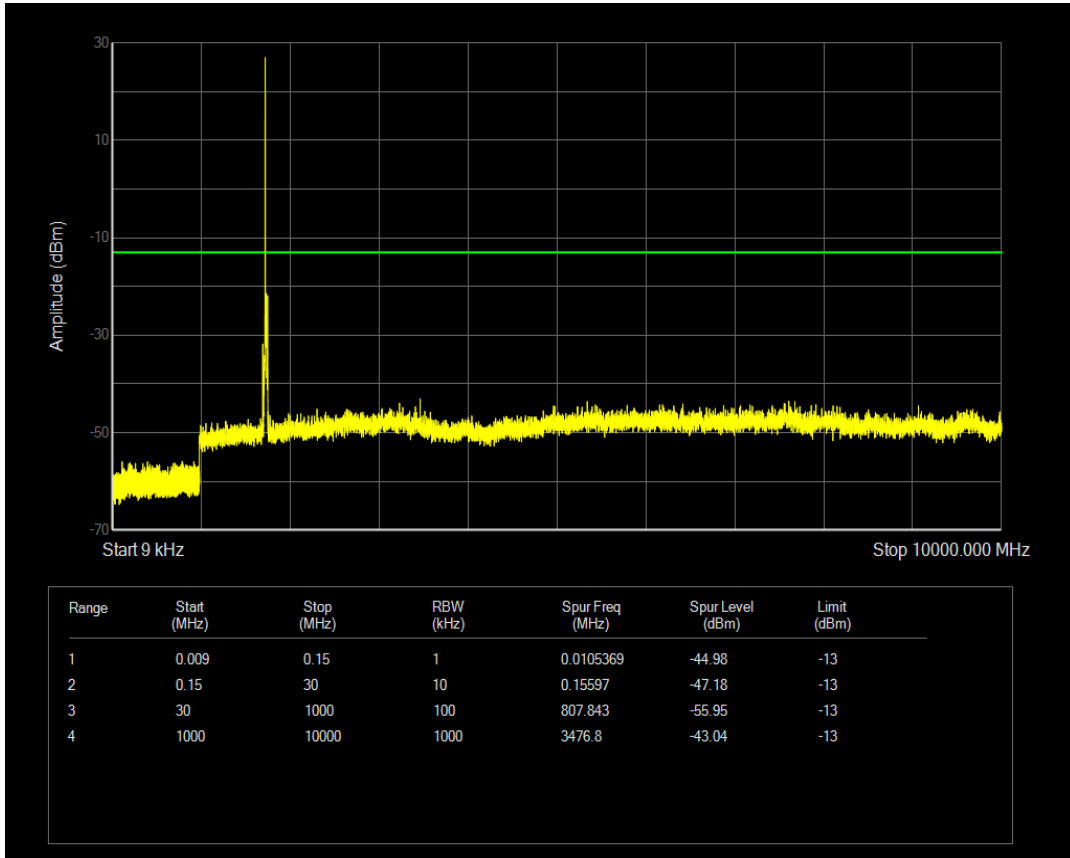

Band66 QAM16 BW=15MHz Channel=132322 RB Size=1 Position=#0

Band66 QPSK BW=15MHz Channel=132322 RB Size=75 Position=#0