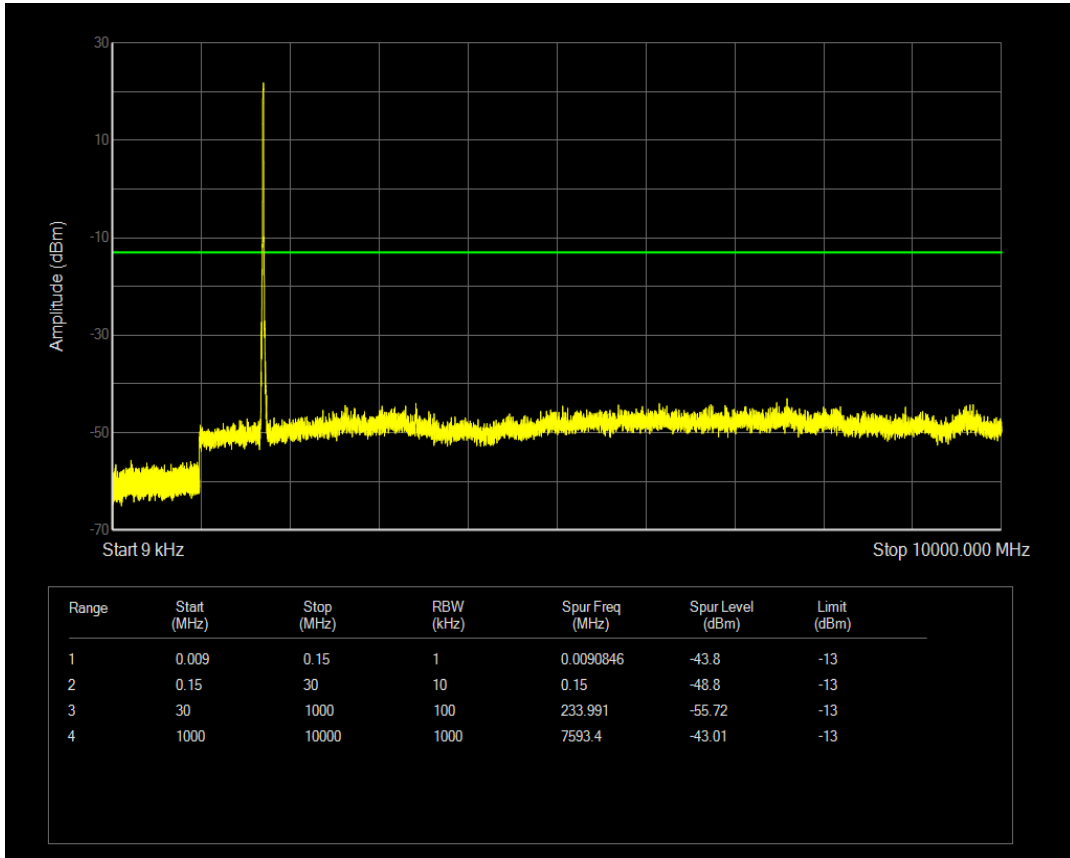

Band66 QPSK BW=5MHz Channel=132647 RB Size=1 Position=#0

Band66 QPSK BW=5MHz Channel=132647 RB Size=25 Position=#0

Band66 QAM16 BW=5MHz Channel=132647 RB Size=25 Position=#0

Band66 QAM16 BW=5MHz Channel=132647 RB Size=1 Position=#0

Band66 QPSK BW=10MHz Channel=132022 RB Size=1 Position=#0

Band66 QPSK BW=10MHz Channel=132022 RB Size=50 Position=#0

Band66 QAM16 BW=10MHz Channel=132022 RB Size=1 Position=#0

Band66 QAM16 BW=10MHz Channel=132022 RB Size=50 Position=#0