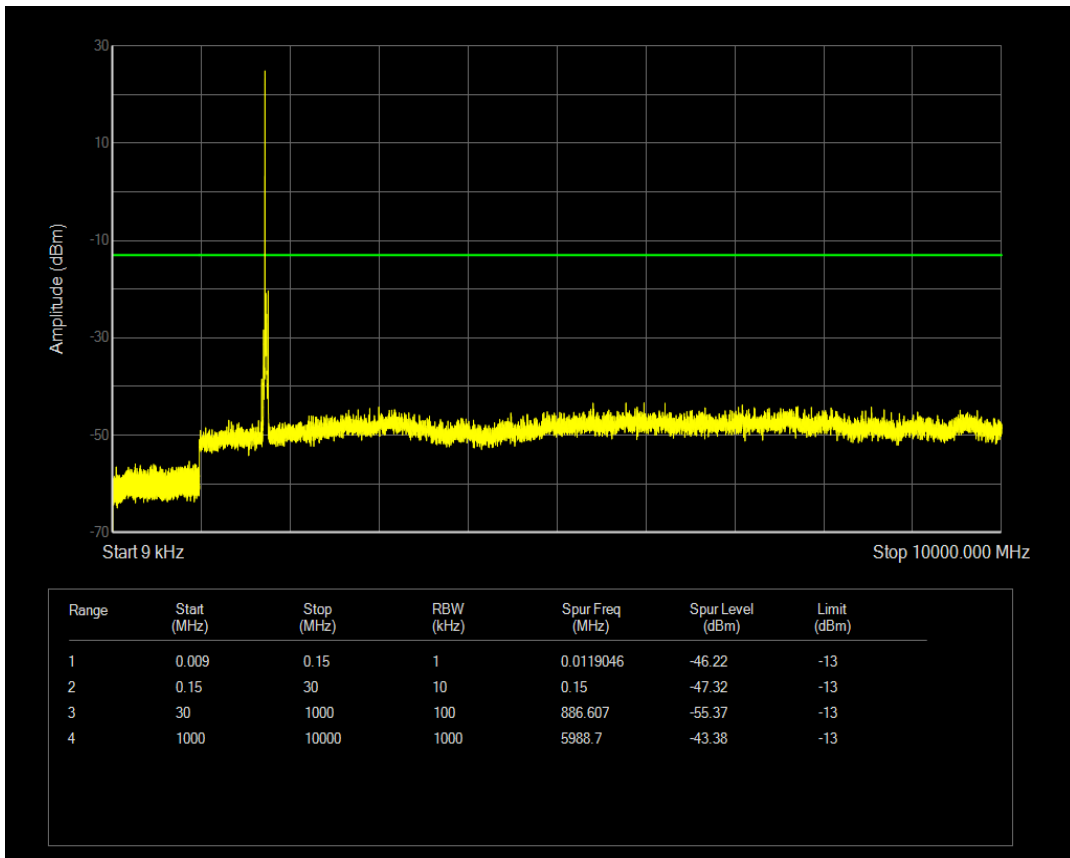

Band66 QAM16 BW=20MHz Channel=132322 RB Size=1 Position=#0

Band66 QAM16 BW=20MHz Channel=132322 RB Size=100 Position=#0