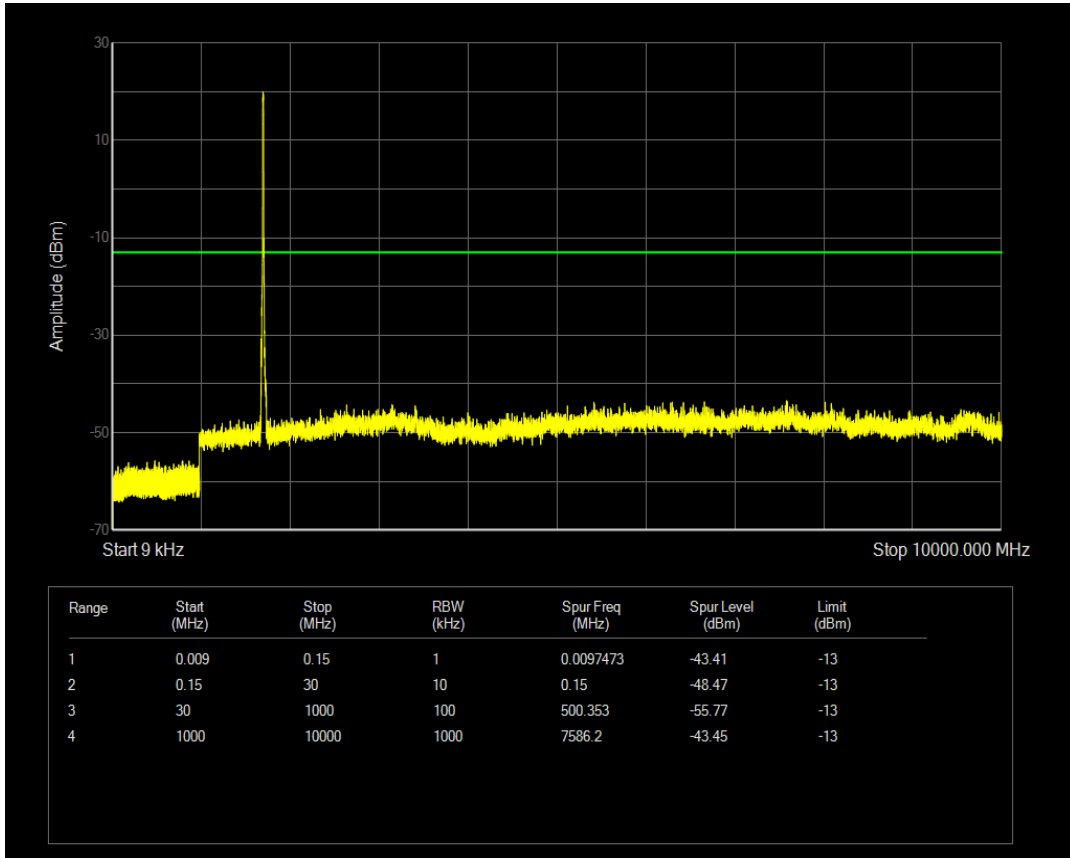

Band66 QPSK BW=10MHz Channel=132022 RB Size=1 Position=#0

Band66 QPSK BW=10MHz Channel=132022 RB Size=50 Position=#0

Band66 QAM16 BW=10MHz Channel=132022 RB Size=1 Position=#0

Band66 QAM16 BW=10MHz Channel=132022 RB Size=50 Position=#0

Band66 QPSK BW=10MHz Channel=132322 RB Size=1 Position=#0

Band66 QPSK BW=10MHz Channel=132322 RB Size=50 Position=#0

Band66 QAM16 BW=10MHz Channel=132322 RB Size=1 Position=#0

Band66 QAM16 BW=10MHz Channel=132322 RB Size=50 Position=#0