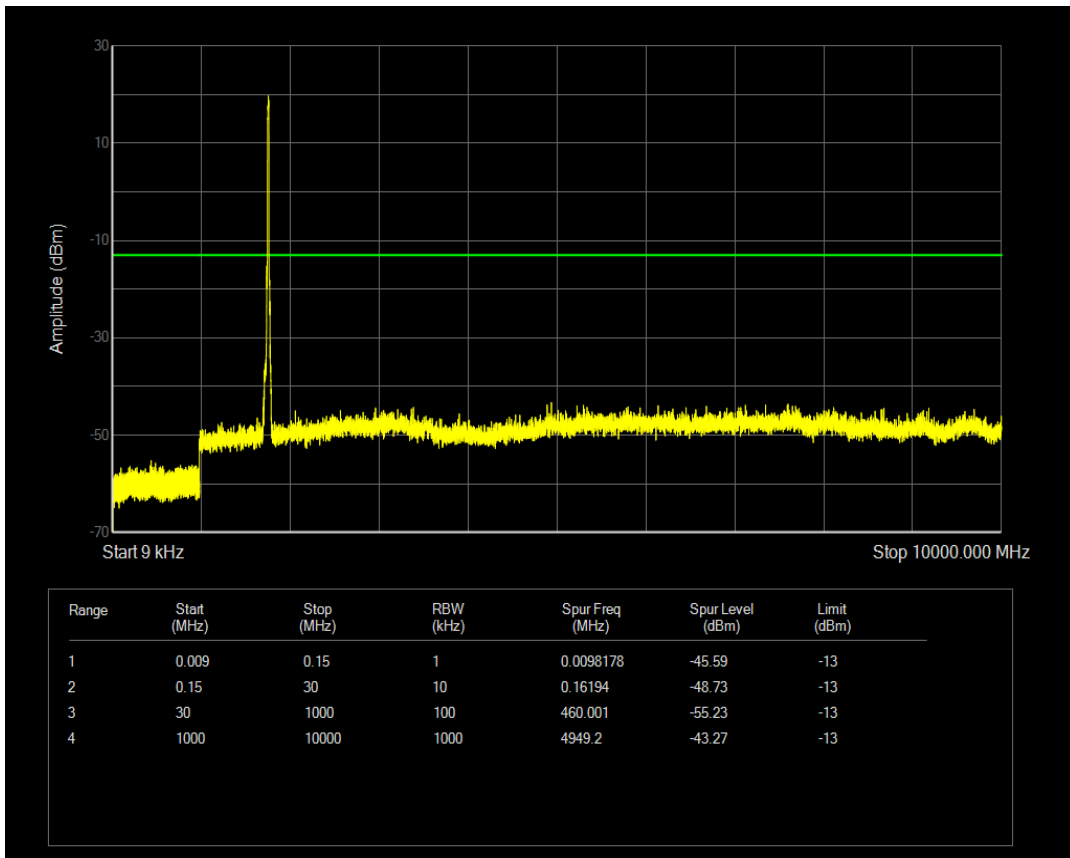

Band66 QPSK BW=15MHz Channel=132597 RB Size=75 Position=#0

Band66 QPSK BW=15MHz Channel=132597 RB Size=1 Position=#0