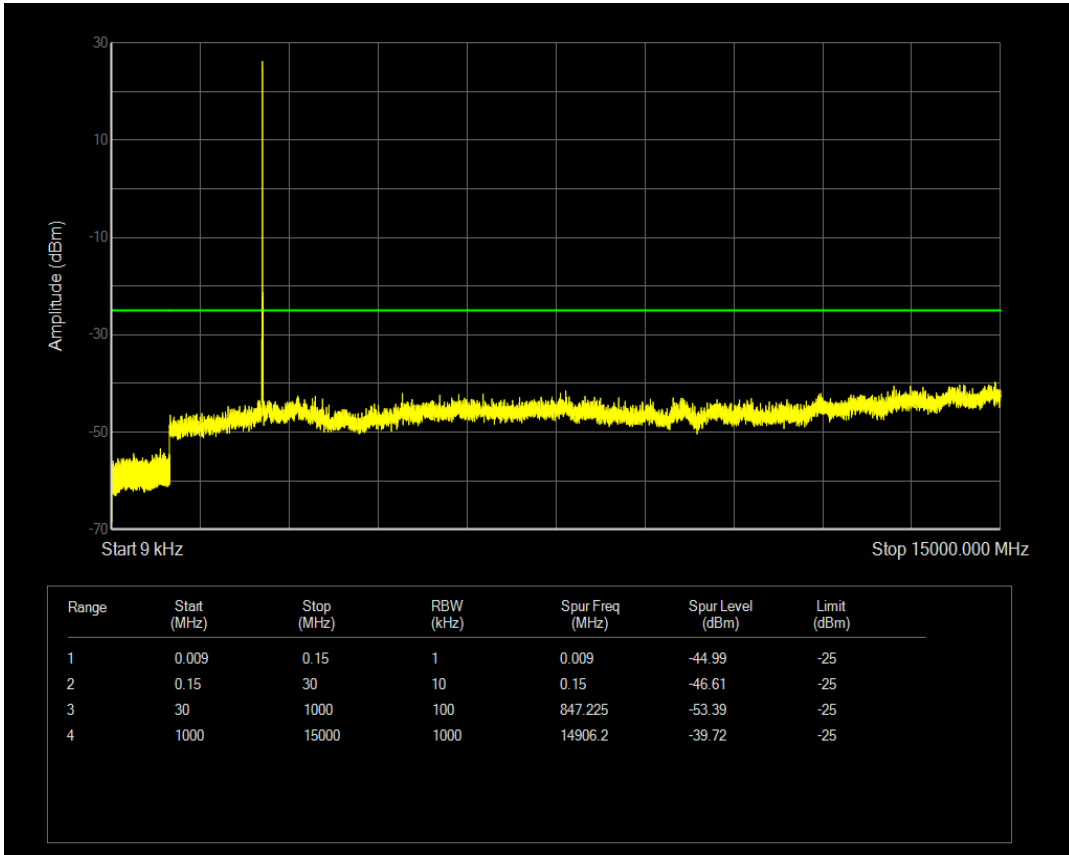

Band7 QAM16 BW=5MHz Channel=21425 RB Size=1 Position=#0

Band7 QAM16 BW=5MHz Channel=21425 RB Size=25 Position=#0