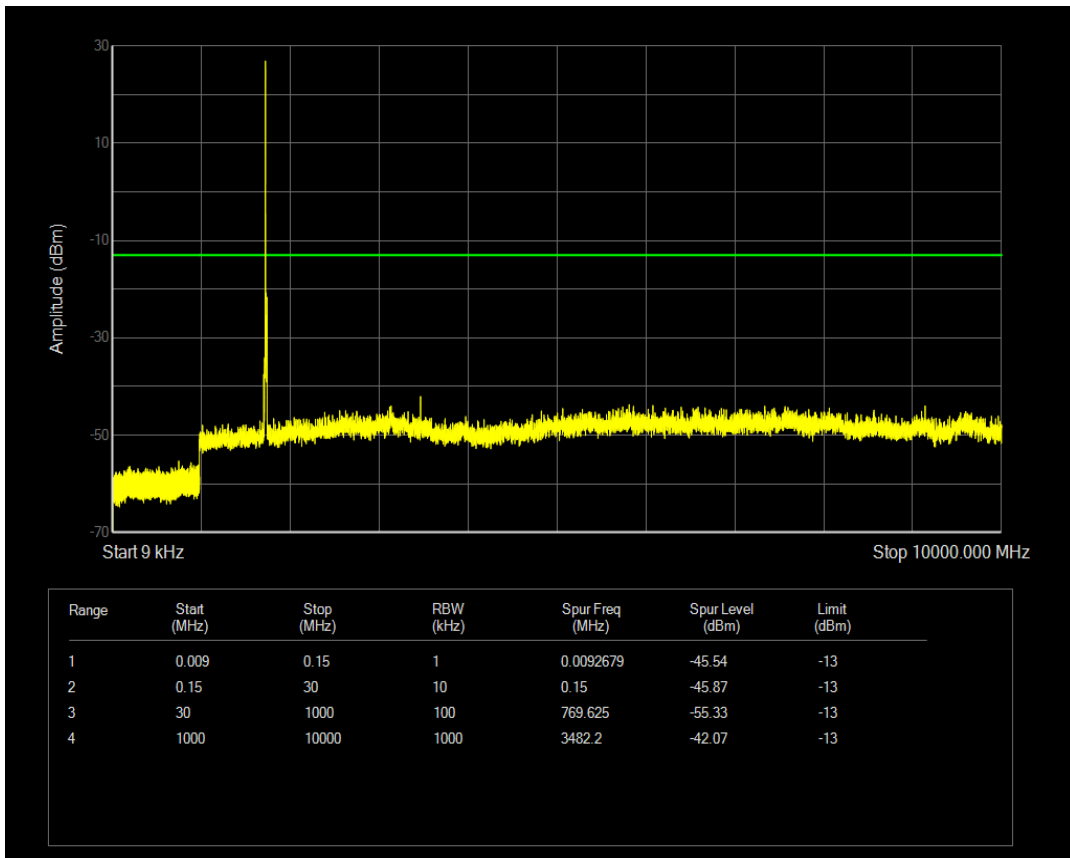

Band66 QPSK BW=10MHz Channel=132022 RB Size=1 Position=#0

Band66 QPSK BW=10MHz Channel=132022 RB Size=50 Position=#0

Band66 QAM16 BW=10MHz Channel=132022 RB Size=1 Position=#0

Band66 QAM16 BW=10MHz Channel=132022 RB Size=50 Position=#0

Band66 QPSK BW=10MHz Channel=132322 RB Size=1 Position=#0

Band66 QPSK BW=10MHz Channel=132322 RB Size=50 Position=#0

Band66 QAM16 BW=10MHz Channel=132322 RB Size=1 Position=#0

Band66 QAM16 BW=10MHz Channel=132322 RB Size=50 Position=#0