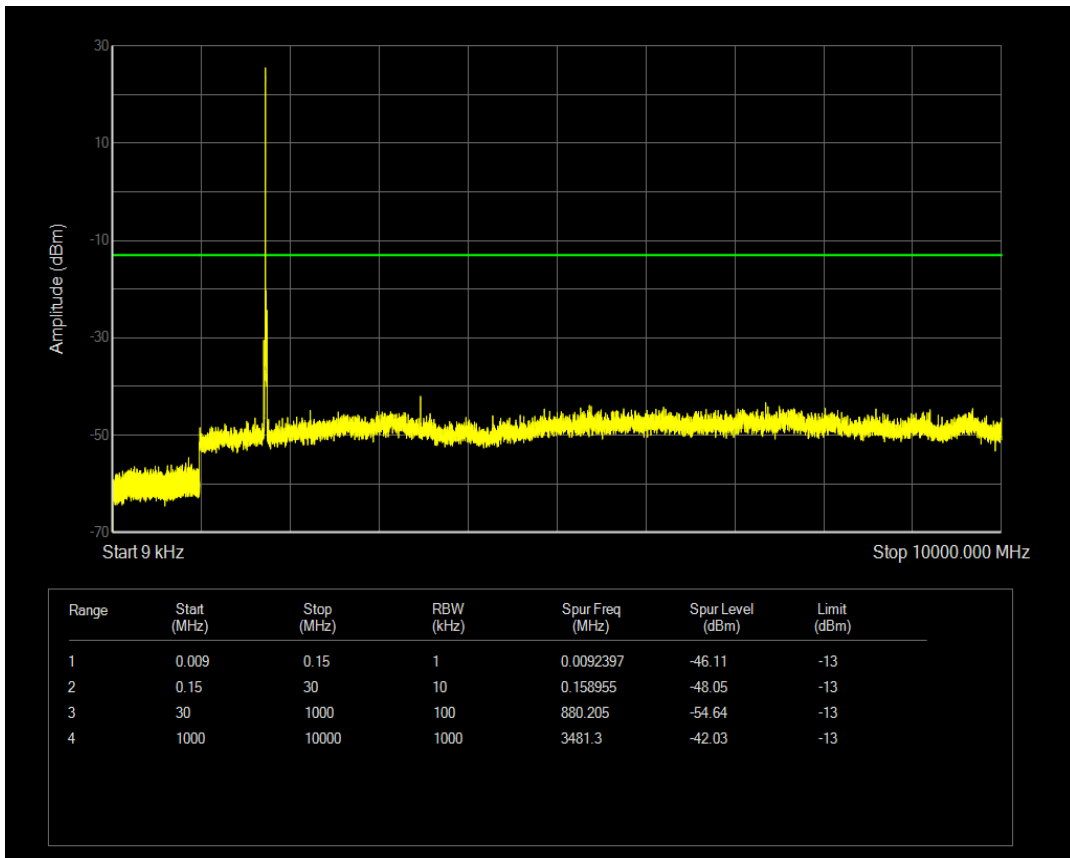

Band66 QPSK BW=10MHz Channel=132022 RB Size=1 Position=#0

Band66 QPSK BW=10MHz Channel=132022 RB Size=50 Position=#0

Band66 QAM16 BW=10MHz Channel=132022 RB Size=1 Position=#0

Band66 QAM16 BW=10MHz Channel=132022 RB Size=50 Position=#0

Band66 QPSK BW=10MHz Channel=132322 RB Size=1 Position=#0

Band66 QPSK BW=10MHz Channel=132322 RB Size=50 Position=#0

Band66 QAM16 BW=10MHz Channel=132322 RB Size=1 Position=#0

Band66 QAM16 BW=10MHz Channel=132322 RB Size=50 Position=#0