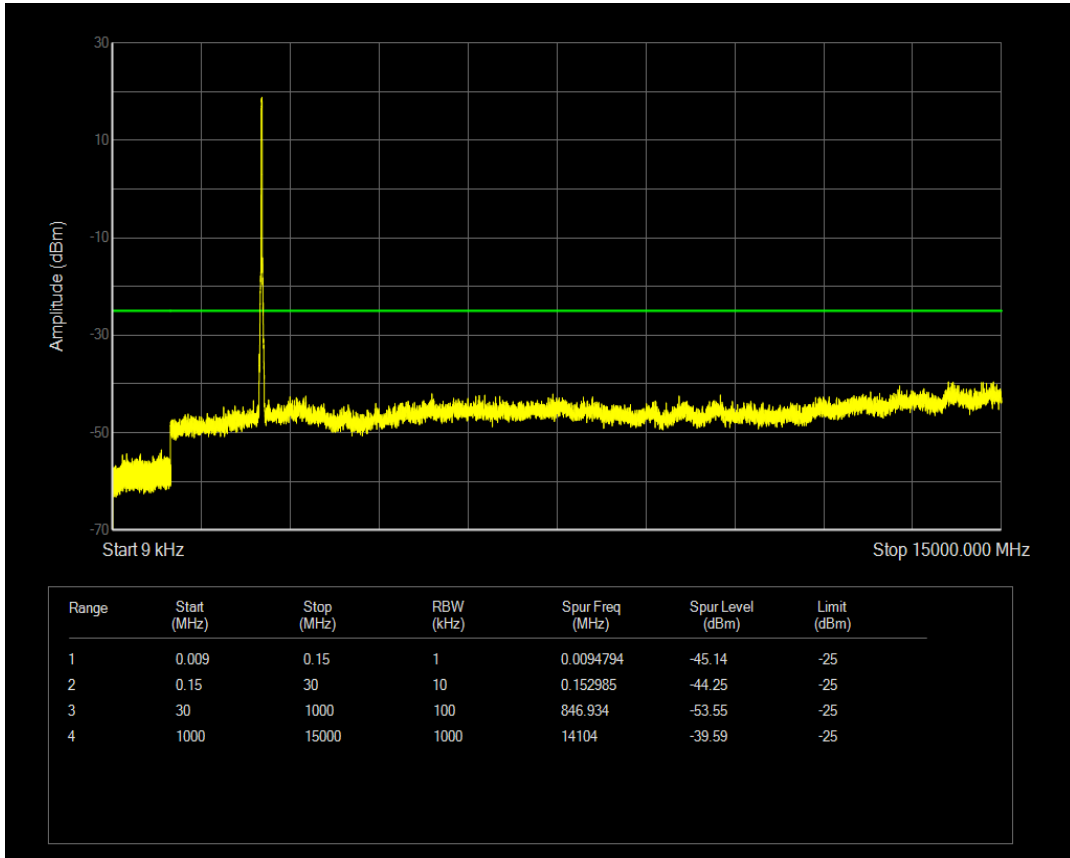

Band7 QAM16 BW=15MHz Channel=21375 RB Size=75 Position=#0

Band7 QPSK BW=20MHz Channel=20850 RB Size=100 Position=#0

Band7 QAM16 BW=20MHz Channel=20850 RB Size=1 Position=#0

Band7 QAM16 BW=20MHz Channel=20850 RB Size=100 Position=#0

Band7 QPSK BW=20MHz Channel=21100 RB Size=1 Position=#0

Band7 QPSK BW=20MHz Channel=21100 RB Size=100 Position=#0

Band7 QAM16 BW=20MHz Channel=21100 RB Size=1 Position=#0

Band7 QAM16 BW=20MHz Channel=21100 RB Size=100 Position=#0