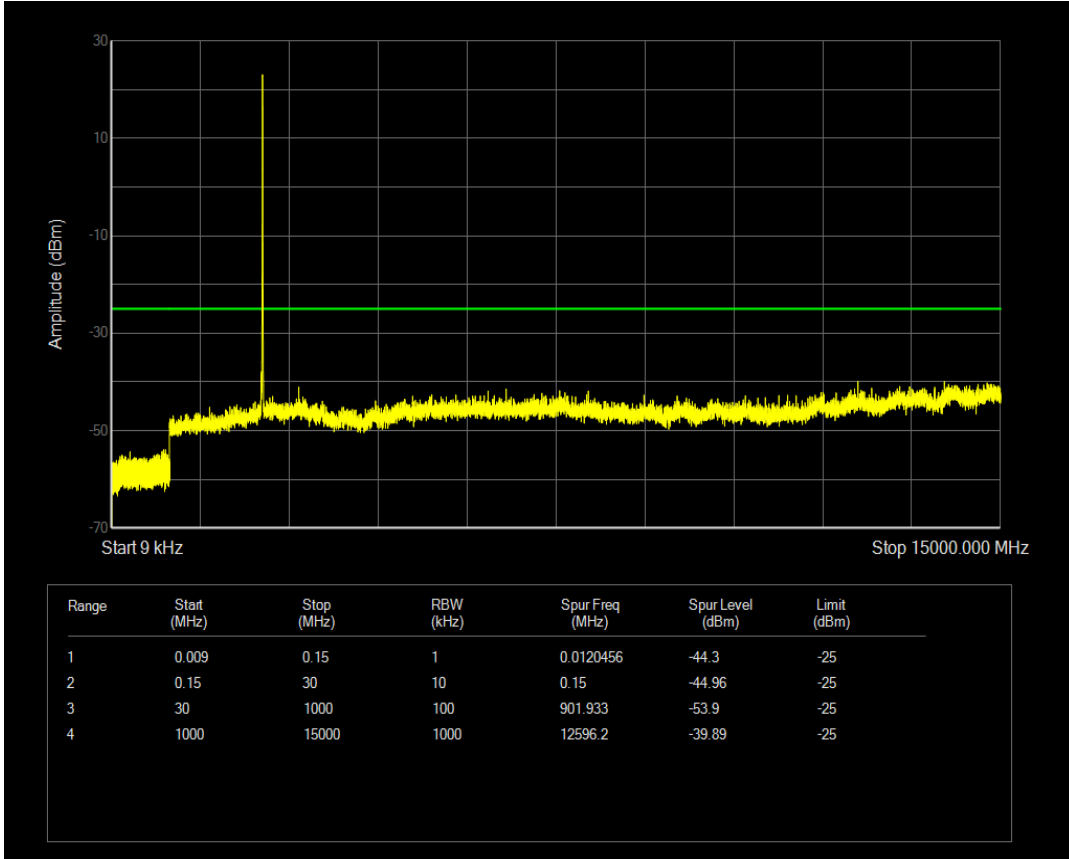

Band7 QPSK BW=5MHz Channel=21425 RB Size=25 Position=#0

Band7 QAM16 BW=5MHz Channel=21425 RB Size=1 Position=#0