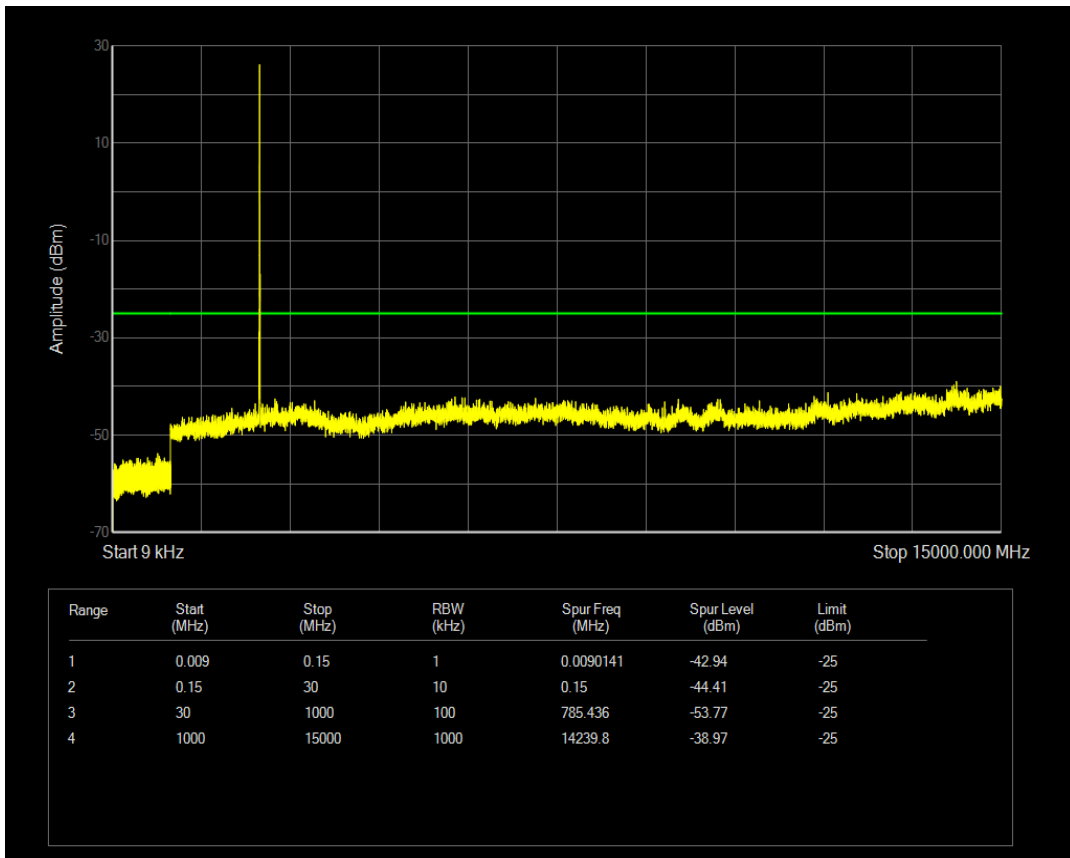

Band7 QPSK BW=5MHz Channel=20775 RB Size=1 Position=#0

Band7 QPSK BW=5MHz Channel=20775 RB Size=25 Position=#0