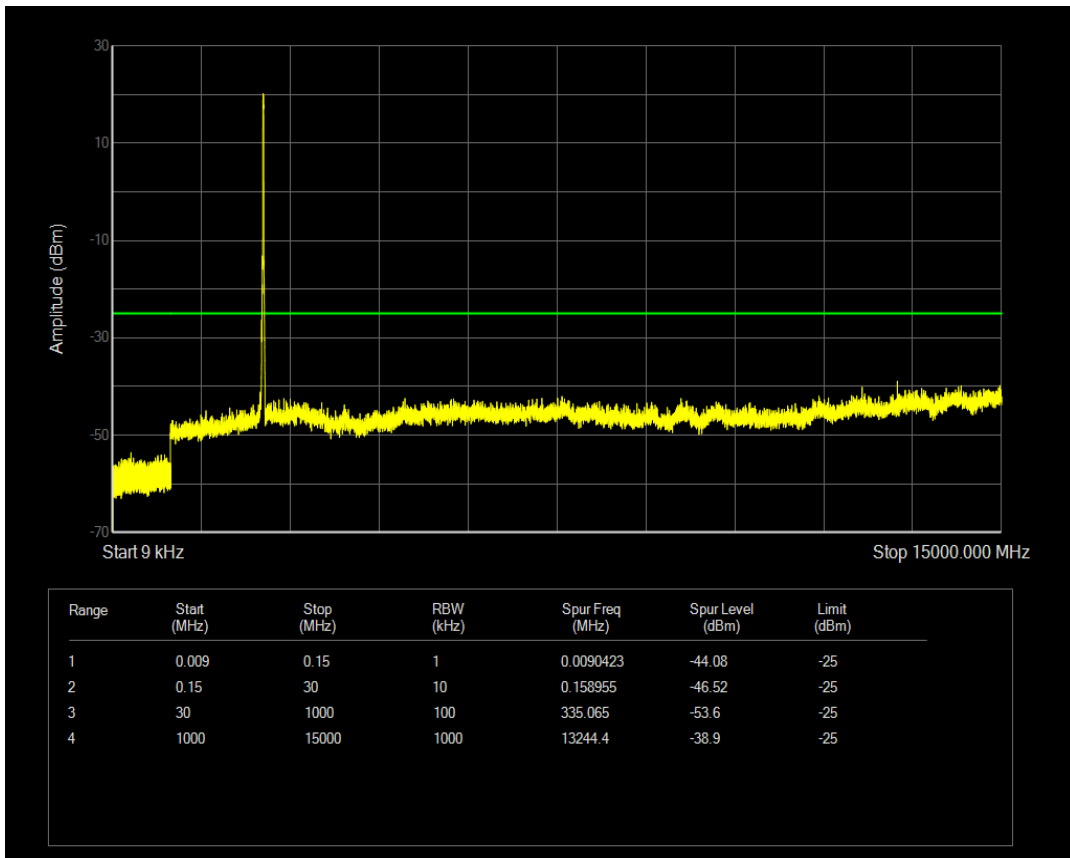

Band7 QPSK BW=15MHz Channel=21375 RB Size=75 Position=#0

Band7 QPSK BW=15MHz Channel=21375 RB Size=1 Position=#0

Band7 QAM16 BW=15MHz Channel=21375 RB Size=1 Position=#0

Band7 QPSK BW=20MHz Channel=20850 RB Size=1 Position=#0

Band7 QAM16 BW=15MHz Channel=21375 RB Size=75 Position=#0

Band7 QPSK BW=20MHz Channel=20850 RB Size=100 Position=#0

Band7 QAM16 BW=20MHz Channel=20850 RB Size=1 Position=#0

Band7 QAM16 BW=20MHz Channel=20850 RB Size=100 Position=#0