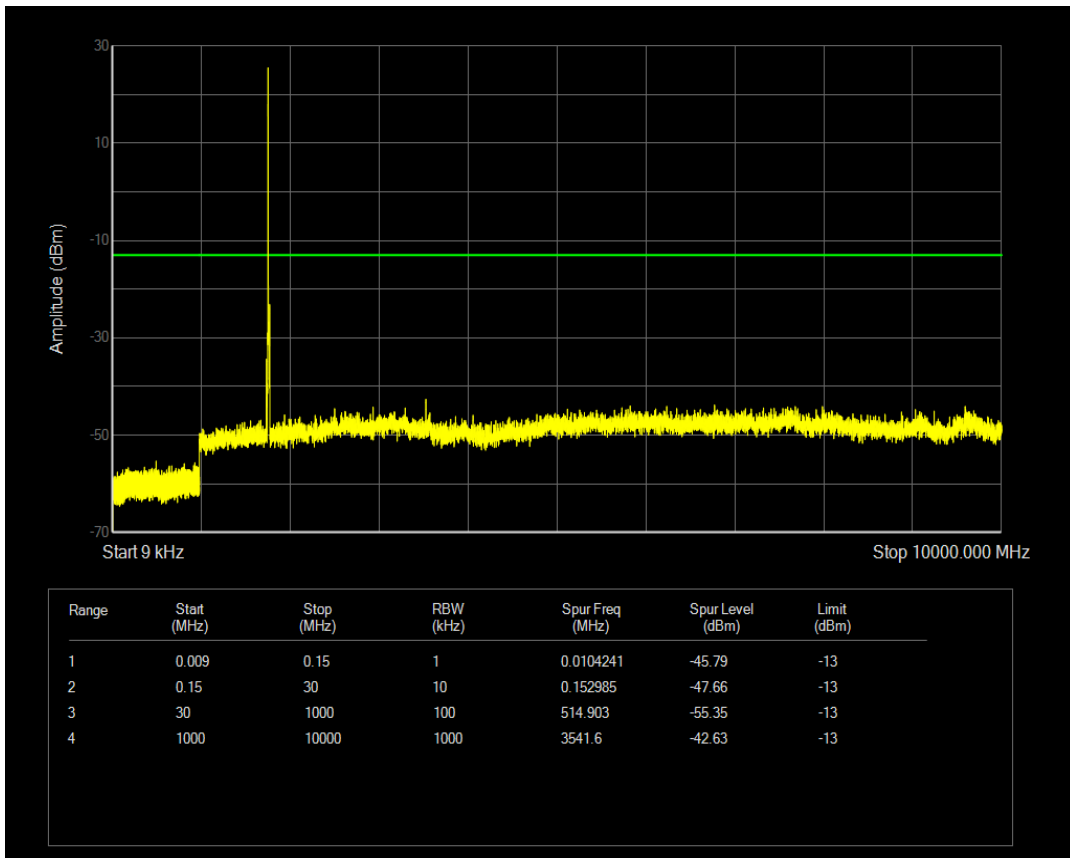

Band66 QPSK BW=10MHz Channel=132622 RB Size=1 Position=#0

Band66 QAM16 BW=10MHz Channel=132622 RB Size=1 Position=#0