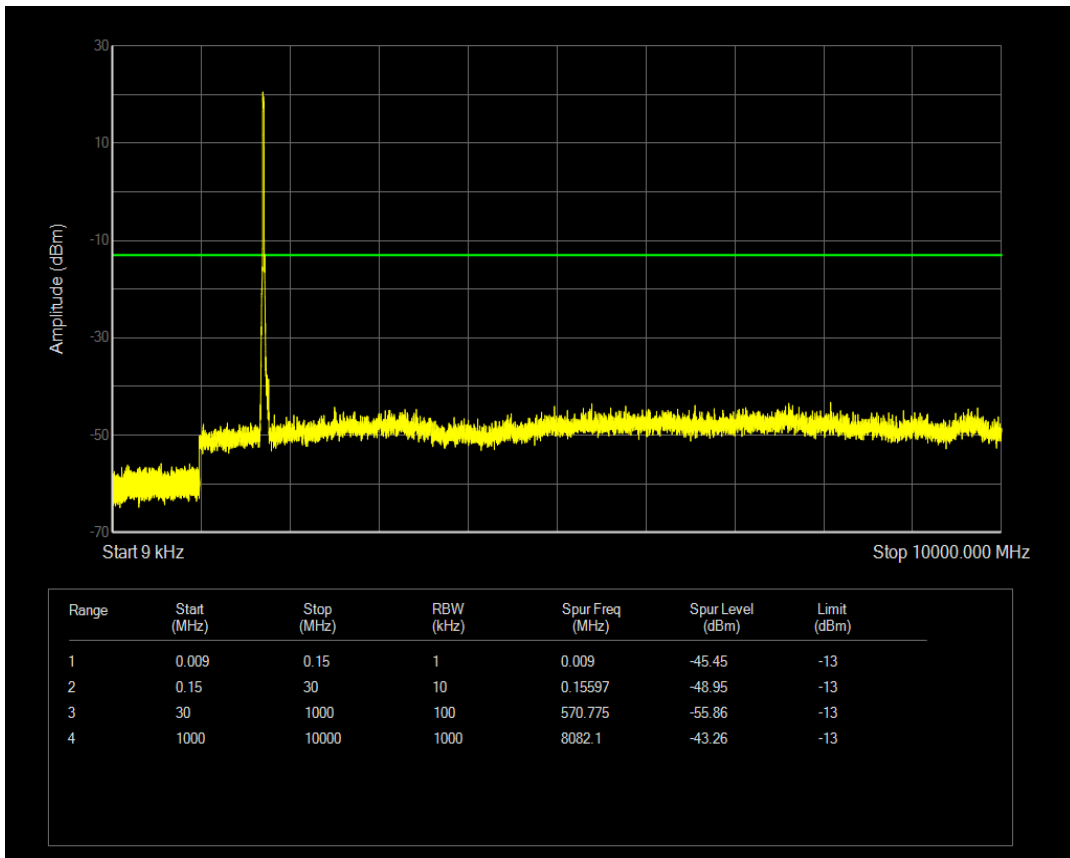

Band66 QPSK BW=15MHz Channel=132047 RB Size=75 Position=#0

Band66 QPSK BW=15MHz Channel=132047 RB Size=1 Position=#0