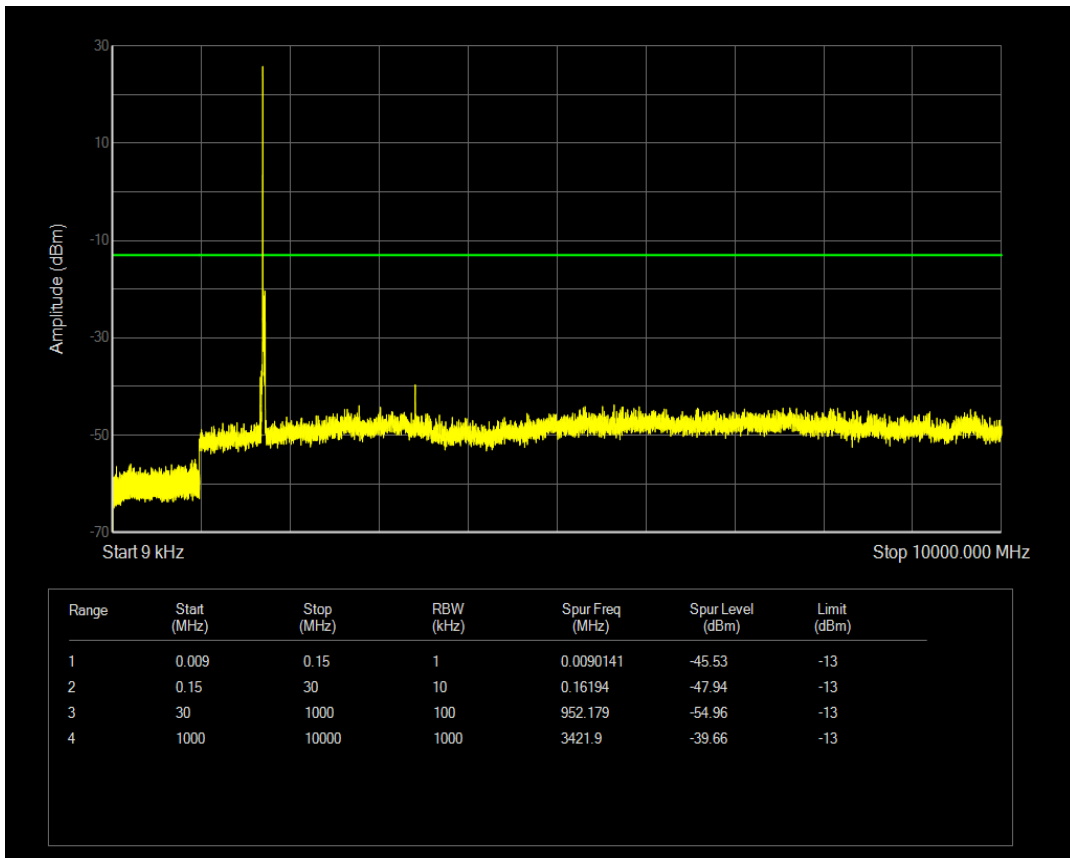

Band66 QAM16 BW=15MHz Channel=132047 RB Size=1 Position=#0

Band66 QAM16 BW=15MHz Channel=132047 RB Size=75 Position=#0