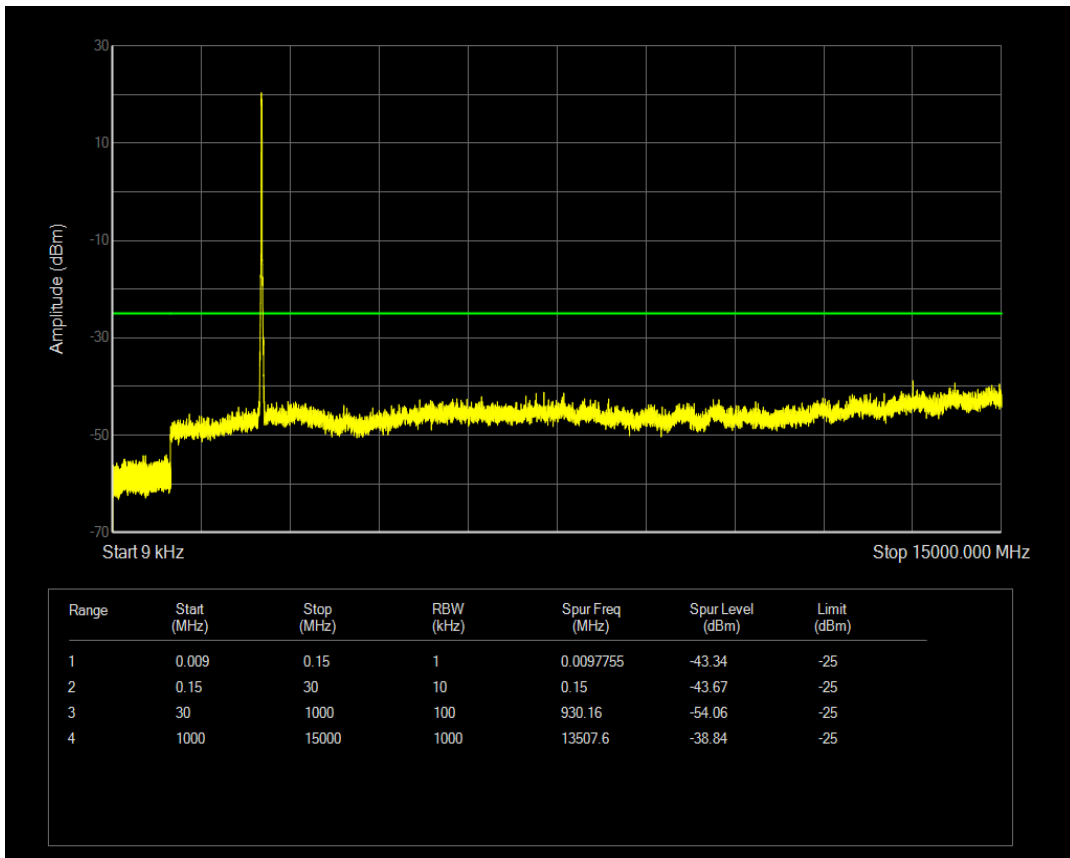

Band7 QPSK BW=15MHz Channel=20825 RB Size=75 Position=#0

Band7 QPSK BW=15MHz Channel=20825 RB Size=1 Position=#0

Band7 QAM16 BW=15MHz Channel=20825 RB Size=75 Position=#0

Band7 QAM16 BW=15MHz Channel=20825 RB Size=1 Position=#0

Band7 QPSK BW=15MHz Channel=21100 RB Size=1 Position=#0

Band7 QAM16 BW=15MHz Channel=21100 RB Size=1 Position=#0

Band7 QPSK BW=15MHz Channel=21100 RB Size=75 Position=#0

Band7 QAM16 BW=15MHz Channel=21100 RB Size=75 Position=#0