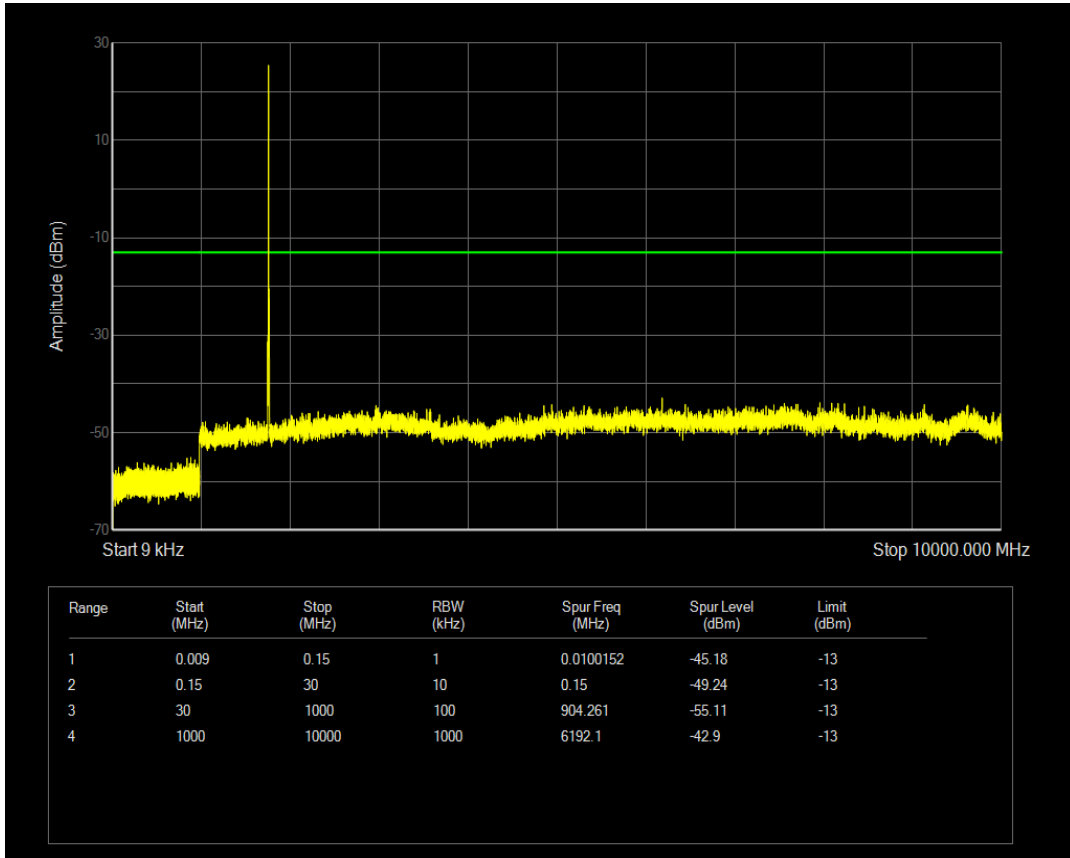

Band66 QPSK BW=5MHz Channel=132647 RB Size=1 Position=#0

Band66 QPSK BW=5MHz Channel=132647 RB Size=25 Position=#0

Band66 QAM16 BW=5MHz Channel=132647 RB Size=25 Position=#0

Band66 QAM16 BW=5MHz Channel=132647 RB Size=1 Position=#0

Band66 QPSK BW=10MHz Channel=132022 RB Size=1 Position=#0

Band66 QPSK BW=10MHz Channel=132022 RB Size=50 Position=#0

Band66 QAM16 BW=10MHz Channel=132022 RB Size=1 Position=#0

Band66 QAM16 BW=10MHz Channel=132022 RB Size=50 Position=#0