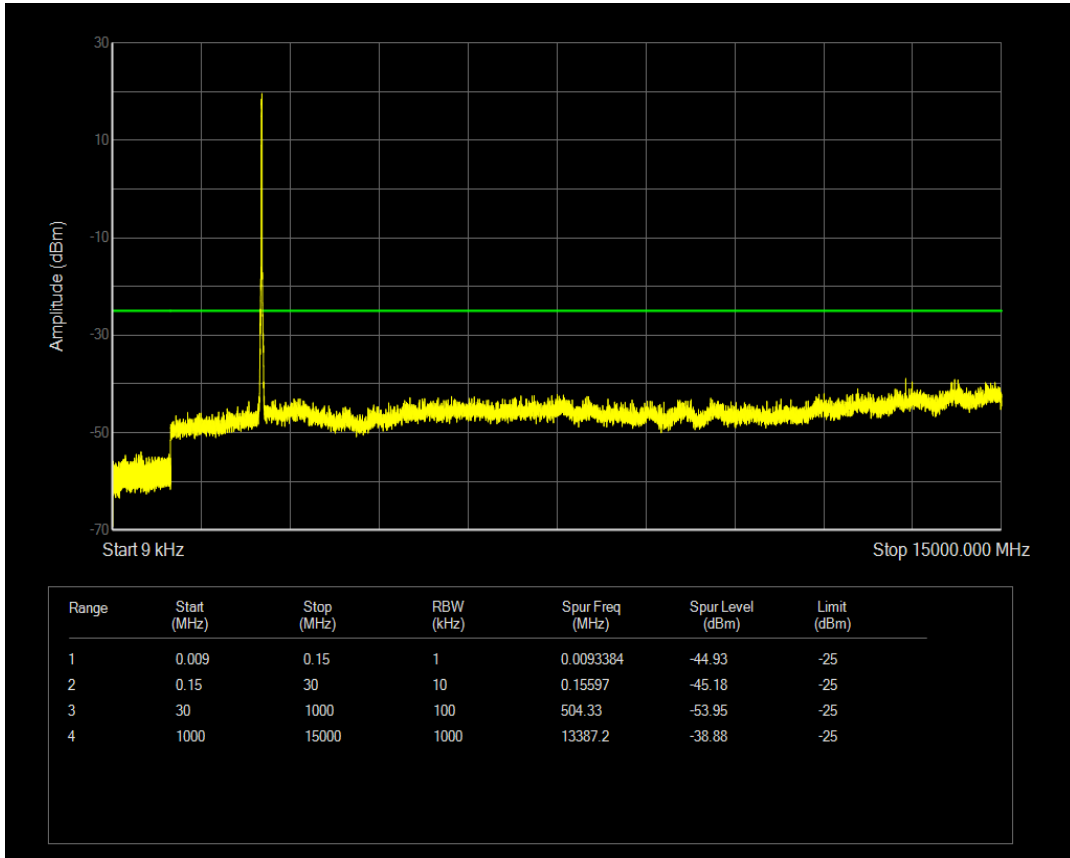

Band7 QPSK BW=15MHz Channel=21100 RB Size=1 Position=#0

Band7 QAM16 BW=15MHz Channel=21100 RB Size=1 Position=#0

Band7 QPSK BW=15MHz Channel=21100 RB Size=75 Position=#0

Band7 QAM16 BW=15MHz Channel=21100 RB Size=75 Position=#0