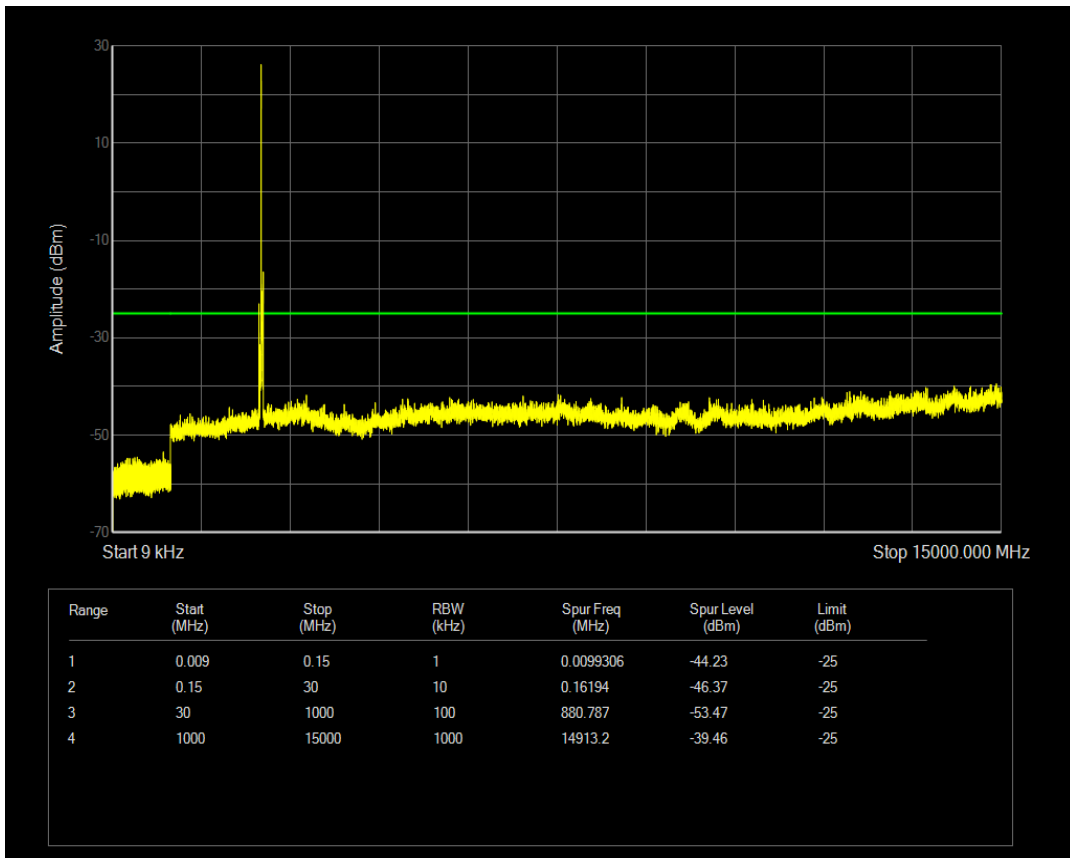

Band7 QAM16 BW=15MHz Channel=21375 RB Size=75 Position=#0

Band7 QPSK BW=20MHz Channel=20850 RB Size=100 Position=#0

Band7 QAM16 BW=20MHz Channel=20850 RB Size=1 Position=#0

Band7 QAM16 BW=20MHz Channel=20850 RB Size=100 Position=#0

Band7 QPSK BW=20MHz Channel=21100 RB Size=1 Position=#0

Band7 QPSK BW=20MHz Channel=21100 RB Size=100 Position=#0

Band7 QAM16 BW=20MHz Channel=21100 RB Size=1 Position=#0

Band7 QAM16 BW=20MHz Channel=21100 RB Size=100 Position=#0