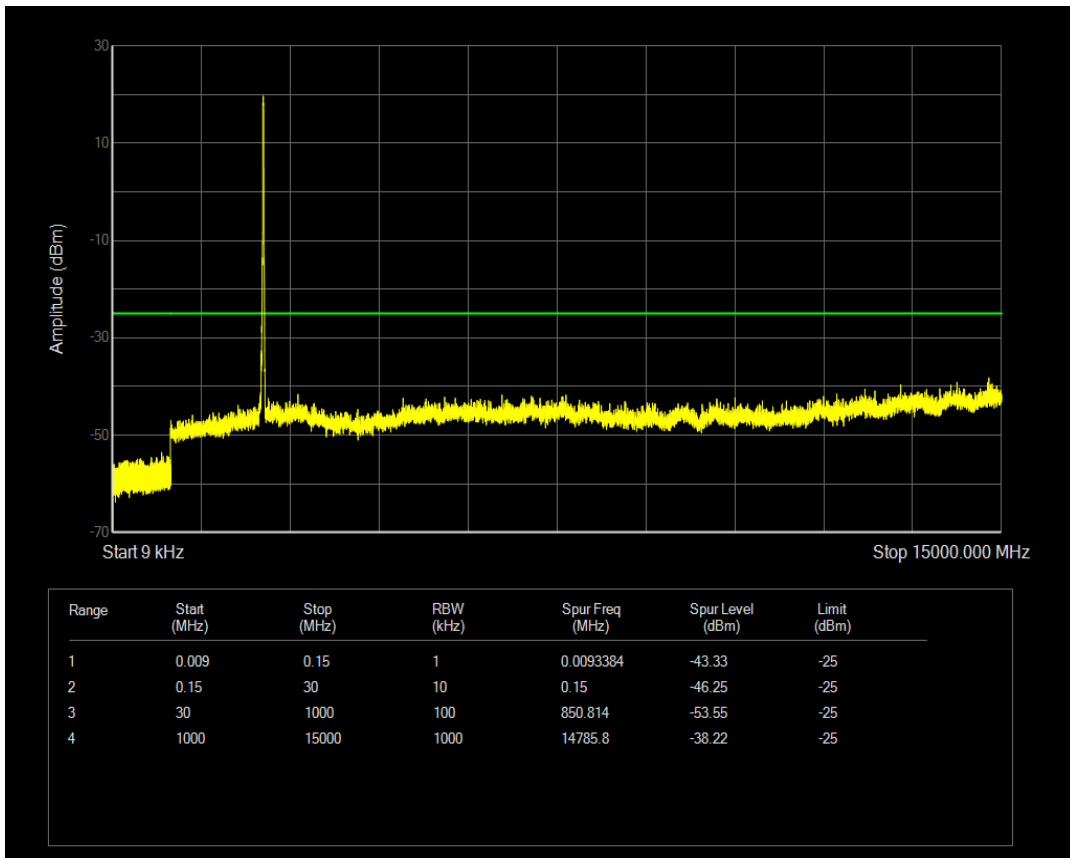

Band7 QPSK BW=15MHz Channel=21100 RB Size=1 Position=#0

Band7 QAM16 BW=15MHz Channel=21100 RB Size=1 Position=#0

Band7 QPSK BW=15MHz Channel=21100 RB Size=75 Position=#0

Band7 QAM16 BW=15MHz Channel=21100 RB Size=75 Position=#0

Band7 QPSK BW=15MHz Channel=21375 RB Size=75 Position=#0

Band7 QPSK BW=15MHz Channel=21375 RB Size=1 Position=#0

Band7 QAM16 BW=15MHz Channel=21375 RB Size=1 Position=#0

Band7 QPSK BW=20MHz Channel=20850 RB Size=1 Position=#0