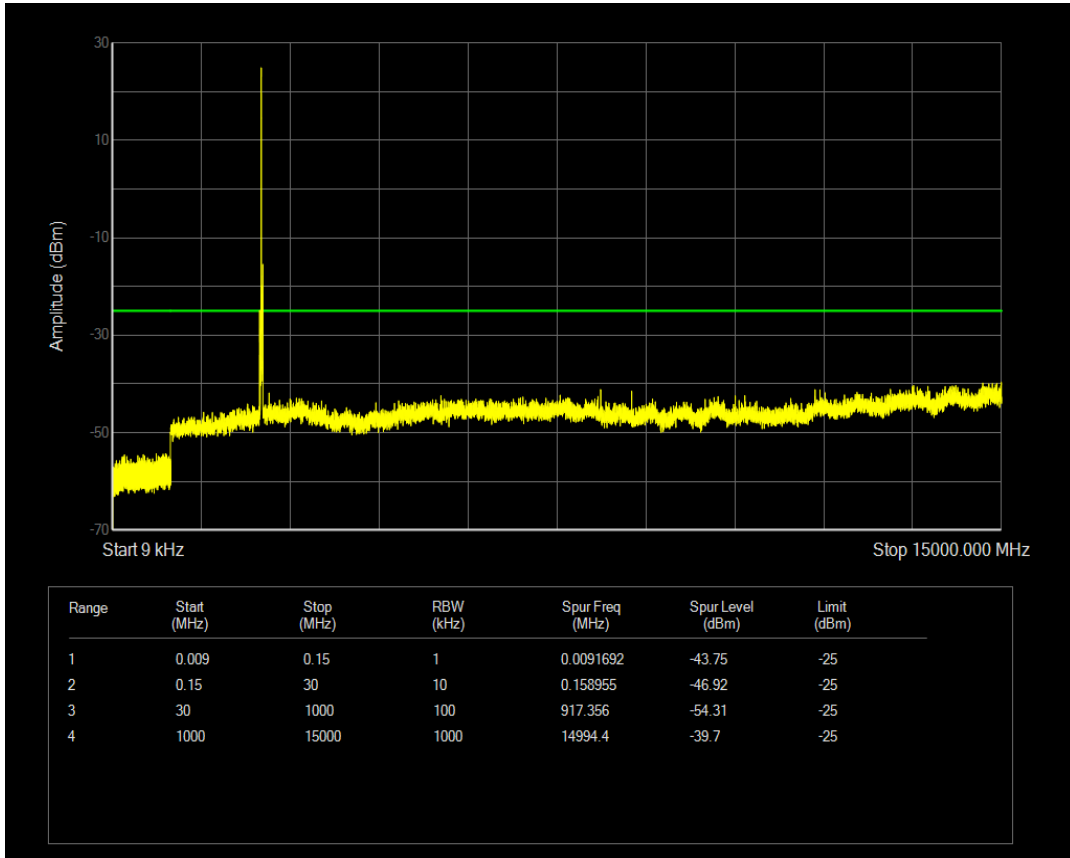

Band7 QAM16 BW=15MHz Channel=21100 RB Size=1 Position=#0

Band7 QPSK BW=15MHz Channel=21100 RB Size=75 Position=#0