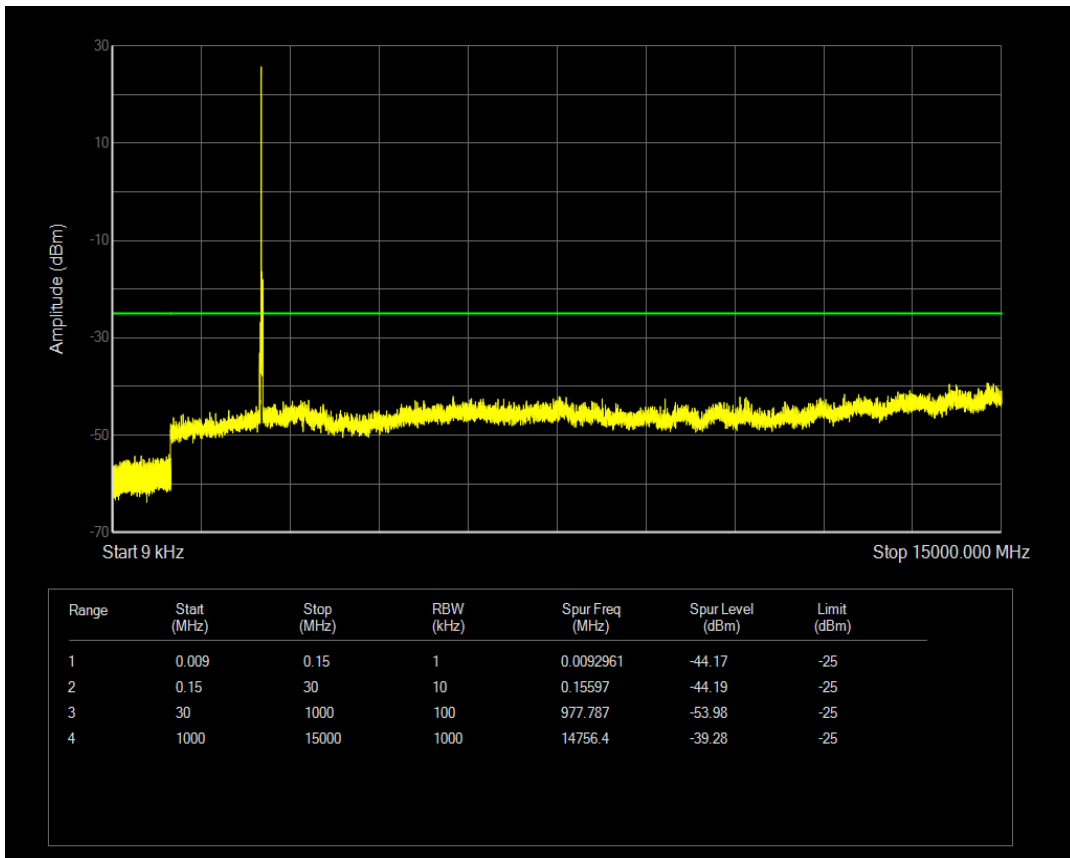

Band7 QPSK BW=15MHz Channel=20825 RB Size=75 Position=#0

Band7 QPSK BW=15MHz Channel=20825 RB Size=1 Position=#0

Band7 QAM16 BW=15MHz Channel=20825 RB Size=75 Position=#0

Band7 QAM16 BW=15MHz Channel=20825 RB Size=1 Position=#0

Band7 QPSK BW=15MHz Channel=21100 RB Size=1 Position=#0

Band7 QAM16 BW=15MHz Channel=21100 RB Size=1 Position=#0

Band7 QPSK BW=15MHz Channel=21100 RB Size=75 Position=#0

Band7 QAM16 BW=15MHz Channel=21100 RB Size=75 Position=#0