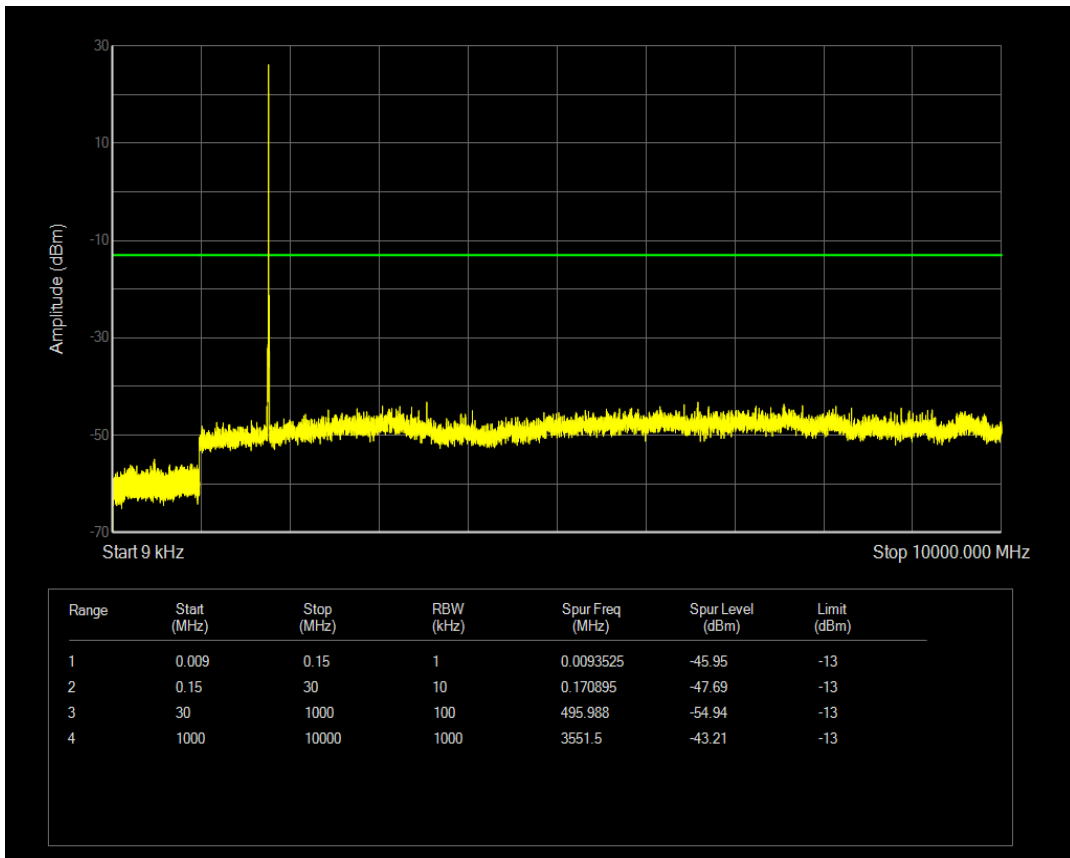

Band66 QPSK BW=5MHz Channel=132647 RB Size=1 Position=#0

Band66 QPSK BW=5MHz Channel=132647 RB Size=25 Position=#0

Band66 QAM16 BW=5MHz Channel=132647 RB Size=25 Position=#0

Band66 QAM16 BW=5MHz Channel=132647 RB Size=1 Position=#0

Band66 QPSK BW=10MHz Channel=132022 RB Size=1 Position=#0

Band66 QPSK BW=10MHz Channel=132022 RB Size=50 Position=#0

Band66 QAM16 BW=10MHz Channel=132022 RB Size=1 Position=#0

Band66 QAM16 BW=10MHz Channel=132022 RB Size=50 Position=#0