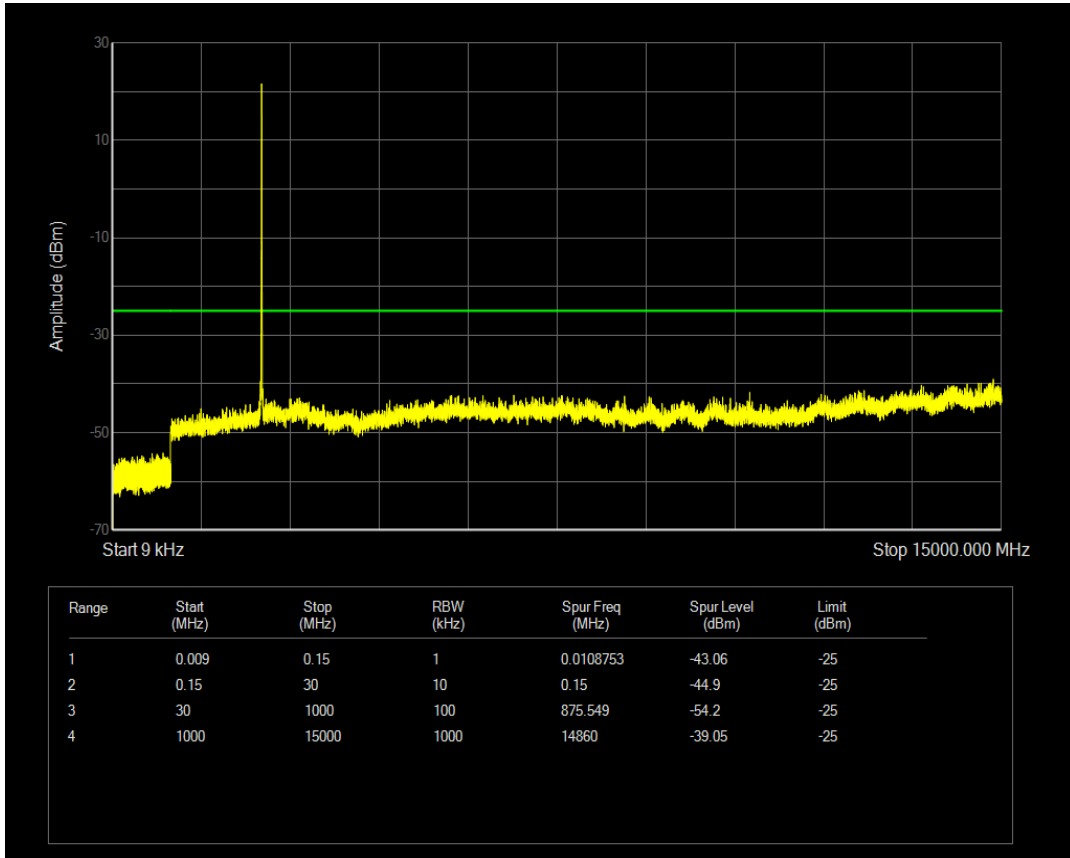

Band7 QPSK BW=5MHz Channel=21100 RB Size=25 Position=#0

Band7 QAM16 BW=5MHz Channel=21100 RB Size=1 Position=#0