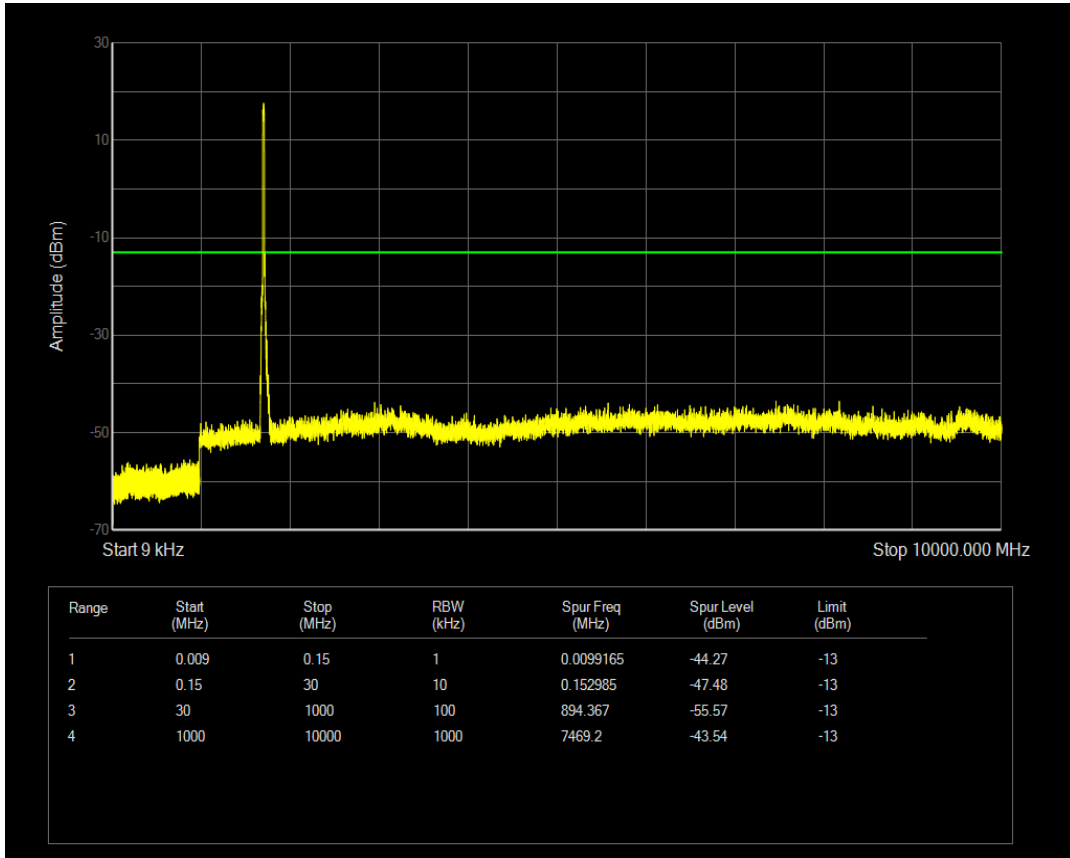

Band66 QAM16 BW=15MHz Channel=132597 RB Size=75 Position=#0

Band66 QPSK BW=20MHz Channel=132072 RB Size=100 Position=#0

Band66 QAM16 BW=20MHz Channel=132072 RB Size=1 Position=#0

Band66 QAM16 BW=20MHz Channel=132072 RB Size=100 Position=#0