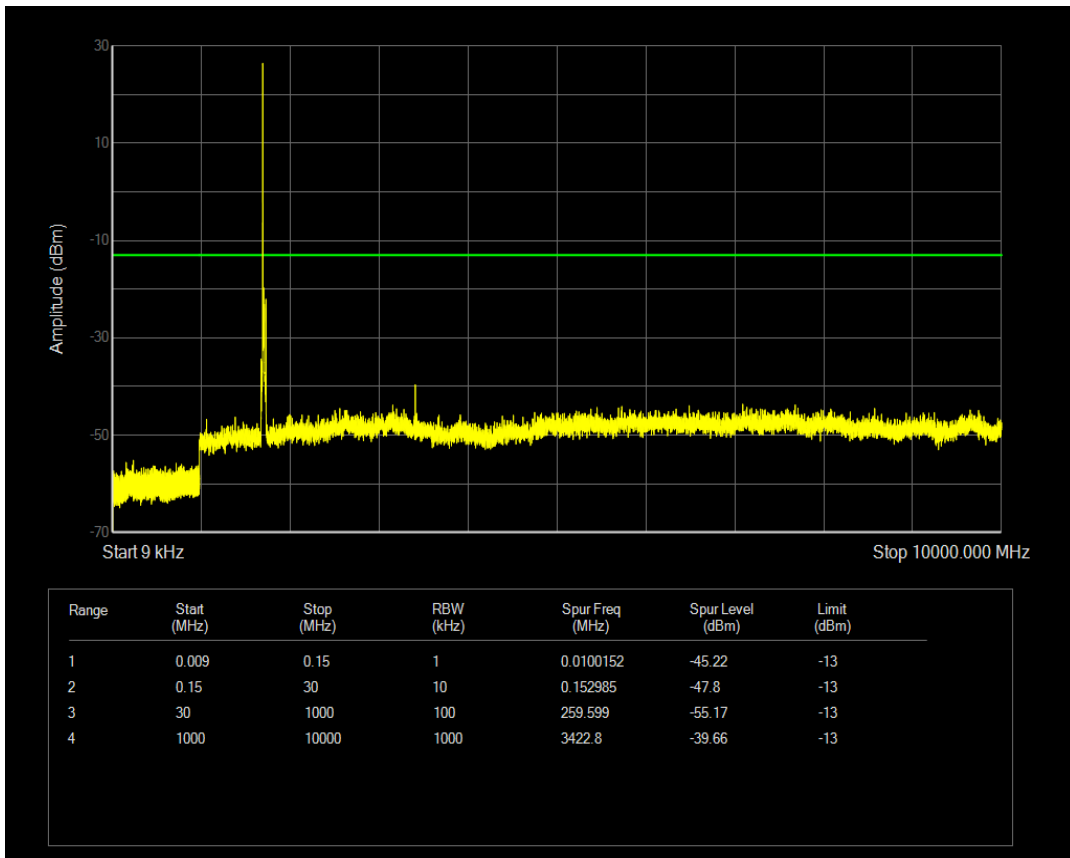

Band66 QAM16 BW=20MHz Channel=132072 RB Size=1 Position=#0

Band66 QAM16 BW=20MHz Channel=132072 RB Size=100 Position=#0