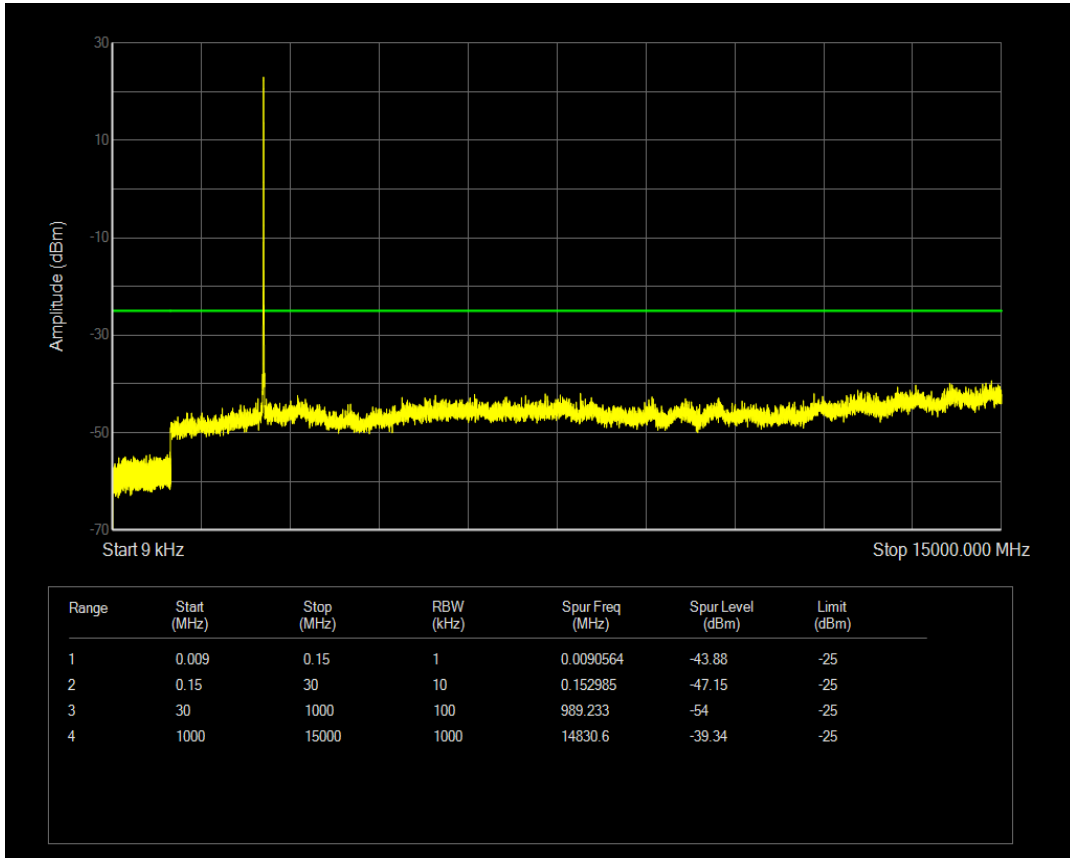

Band7 QPSK BW=5MHz Channel=21425 RB Size=1 Position=#0

Band7 QPSK BW=5MHz Channel=21425 RB Size=25 Position=#0

Band7 QAM16 BW=5MHz Channel=21425 RB Size=1 Position=#0

Band7 QAM16 BW=5MHz Channel=21425 RB Size=25 Position=#0

Band7 QPSK BW=10MHz Channel=20800 RB Size=50 Position=#0

Band7 QPSK BW=10MHz Channel=20800 RB Size=1 Position=#0

Band7 QAM16 BW=10MHz Channel=20800 RB Size=1 Position=#0

Band7 QAM16 BW=10MHz Channel=20800 RB Size=50 Position=#0