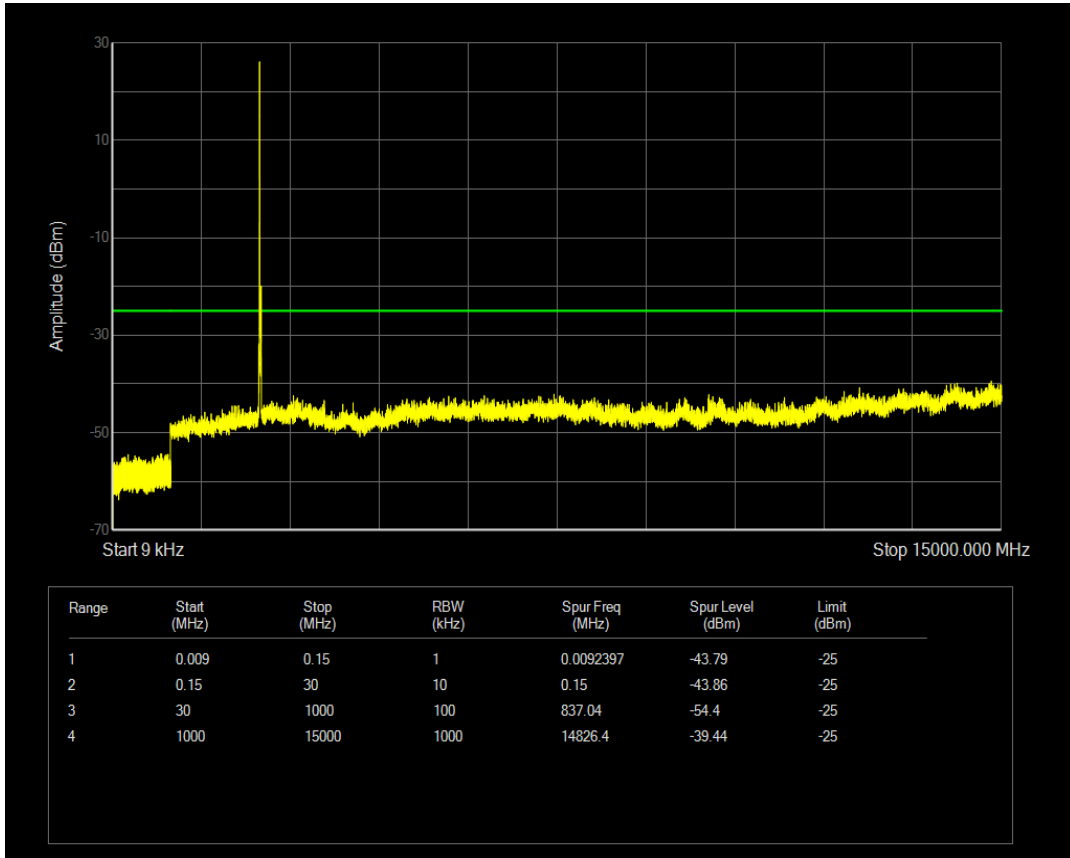

Band7 QPSK BW=15MHz Channel=20825 RB Size=75 Position=#0

Band7 QPSK BW=15MHz Channel=20825 RB Size=1 Position=#0

Band7 QAM16 BW=15MHz Channel=20825 RB Size=75 Position=#0

Band7 QAM16 BW=15MHz Channel=20825 RB Size=1 Position=#0