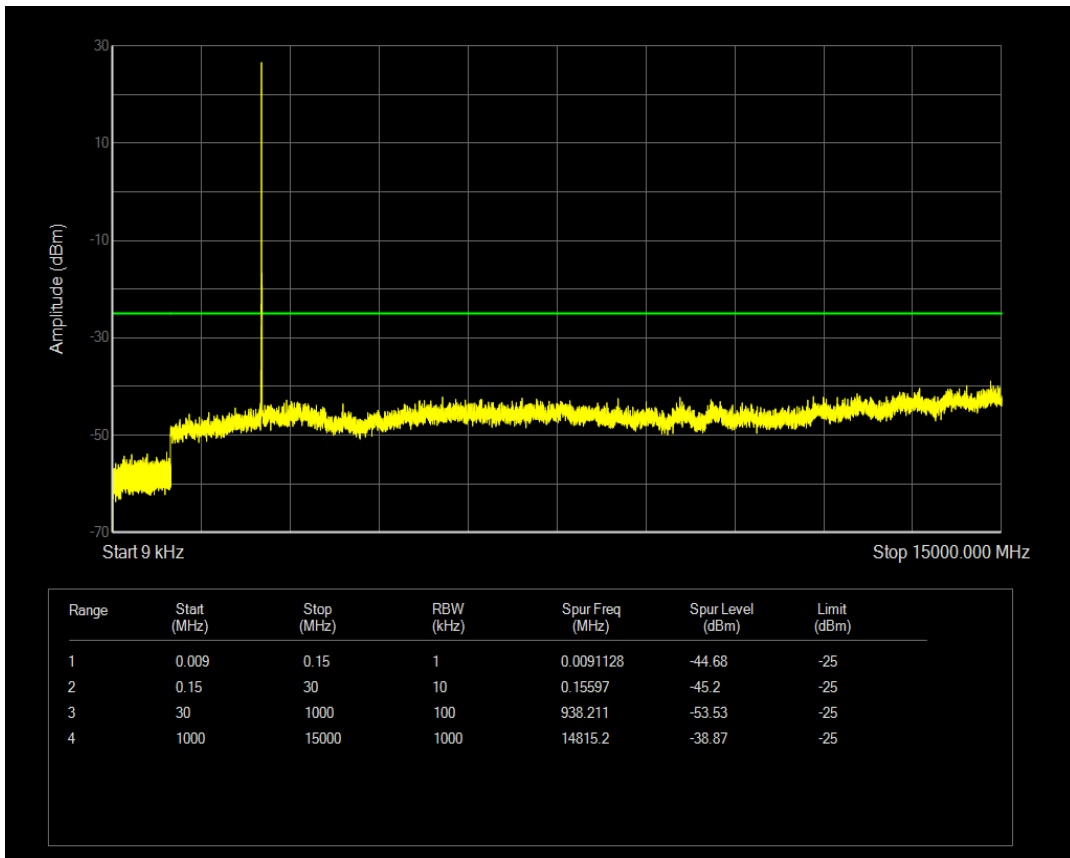

Band7 QPSK BW=5MHz Channel=21100 RB Size=1 Position=#0

Band7 QPSK BW=5MHz Channel=21100 RB Size=25 Position=#0