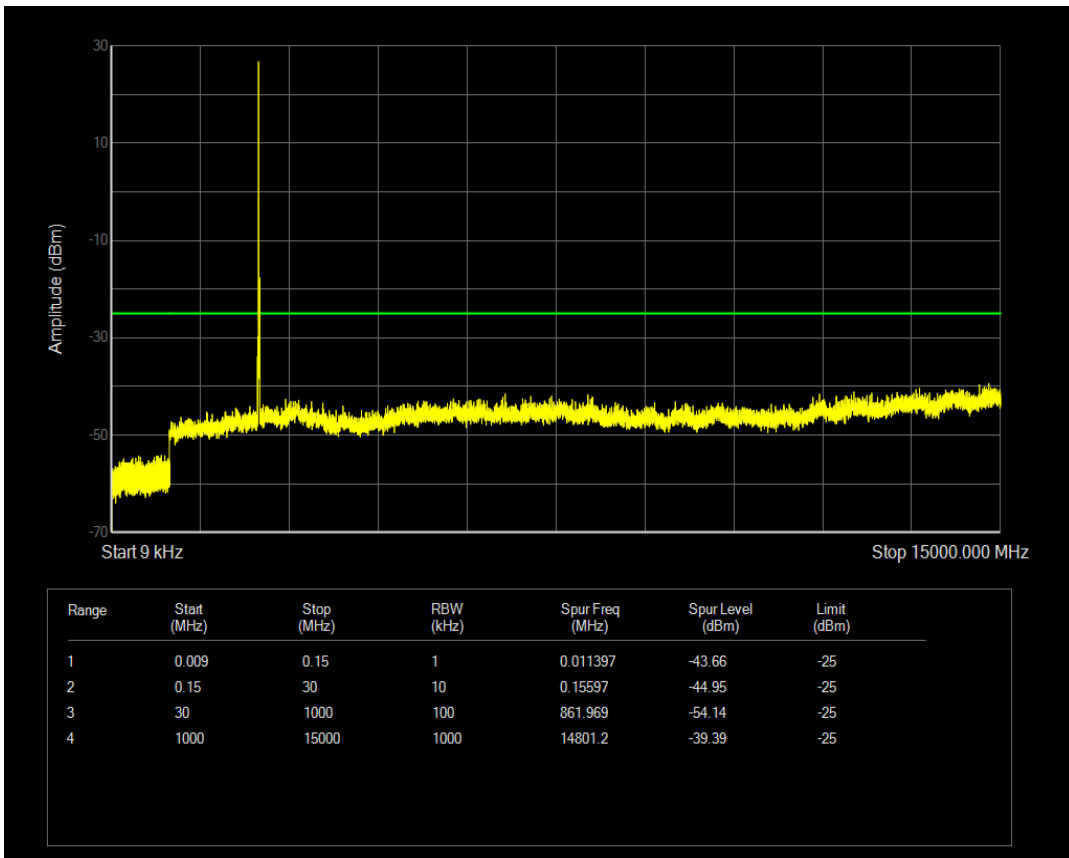

Band7 QPSK BW=5MHz Channel=21425 RB Size=1 Position=#0

Band7 QPSK BW=5MHz Channel=21425 RB Size=25 Position=#0

Band7 QAM16 BW=5MHz Channel=21425 RB Size=1 Position=#0

Band7 QAM16 BW=5MHz Channel=21425 RB Size=25 Position=#0

Band7 QPSK BW=10MHz Channel=20800 RB Size=50 Position=#0

Band7 QPSK BW=10MHz Channel=20800 RB Size=1 Position=#0

Band7 QAM16 BW=10MHz Channel=20800 RB Size=1 Position=#0

Band7 QAM16 BW=10MHz Channel=20800 RB Size=50 Position=#0