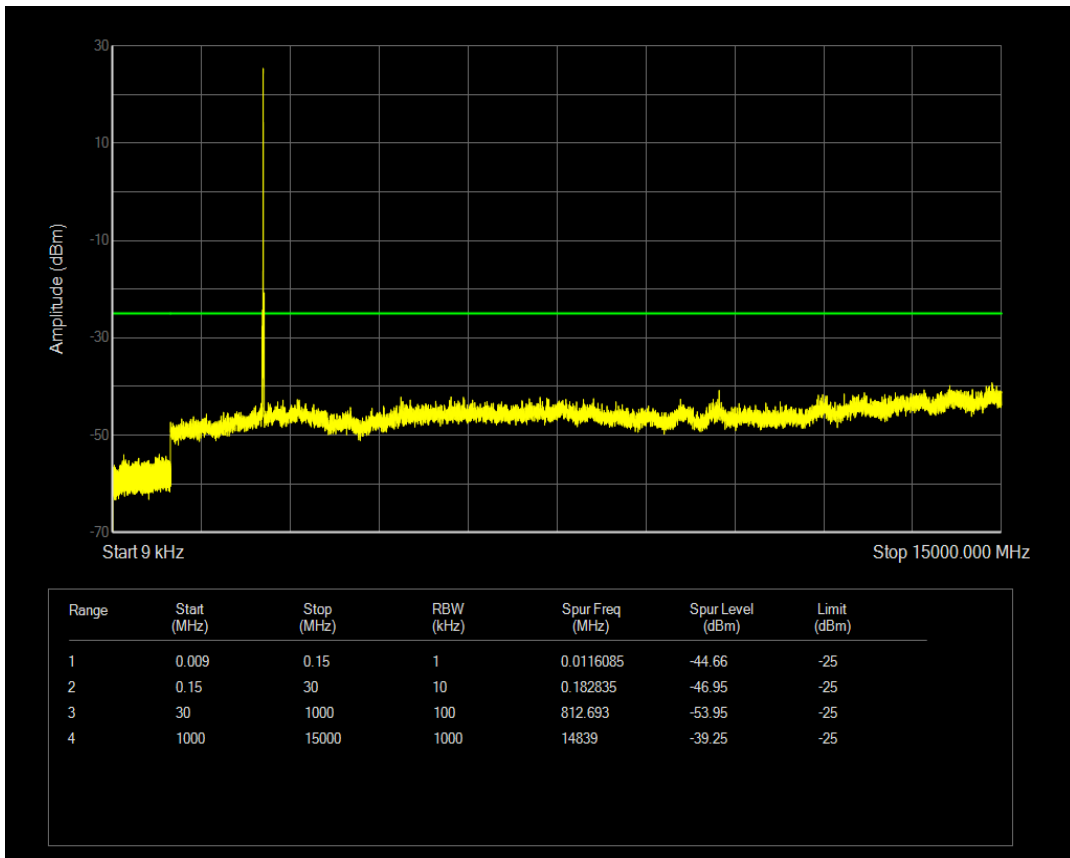

Band7 QPSK BW=10MHz Channel=20800 RB Size=50 Position=#0

Band7 QPSK BW=10MHz Channel=20800 RB Size=1 Position=#0

Band7 QAM16 BW=10MHz Channel=20800 RB Size=1 Position=#0

Band7 QAM16 BW=10MHz Channel=20800 RB Size=50 Position=#0

Band7 QPSK BW=10MHz Channel=21100 RB Size=1 Position=#0

Band7 QPSK BW=10MHz Channel=21100 RB Size=50 Position=#0

Band7 QAM16 BW=10MHz Channel=21100 RB Size=50 Position=#0

Band7 QAM16 BW=10MHz Channel=21100 RB Size=1 Position=#0

Band7 QPSK BW=10MHz Channel=21400 RB Size=1 Position=#0

Band7 QPSK BW=10MHz Channel=21400 RB Size=50 Position=#0

Band7 QAM16 BW=10MHz Channel=21400 RB Size=1 Position=#0

Band7 QAM16 BW=10MHz Channel=21400 RB Size=50 Position=#0