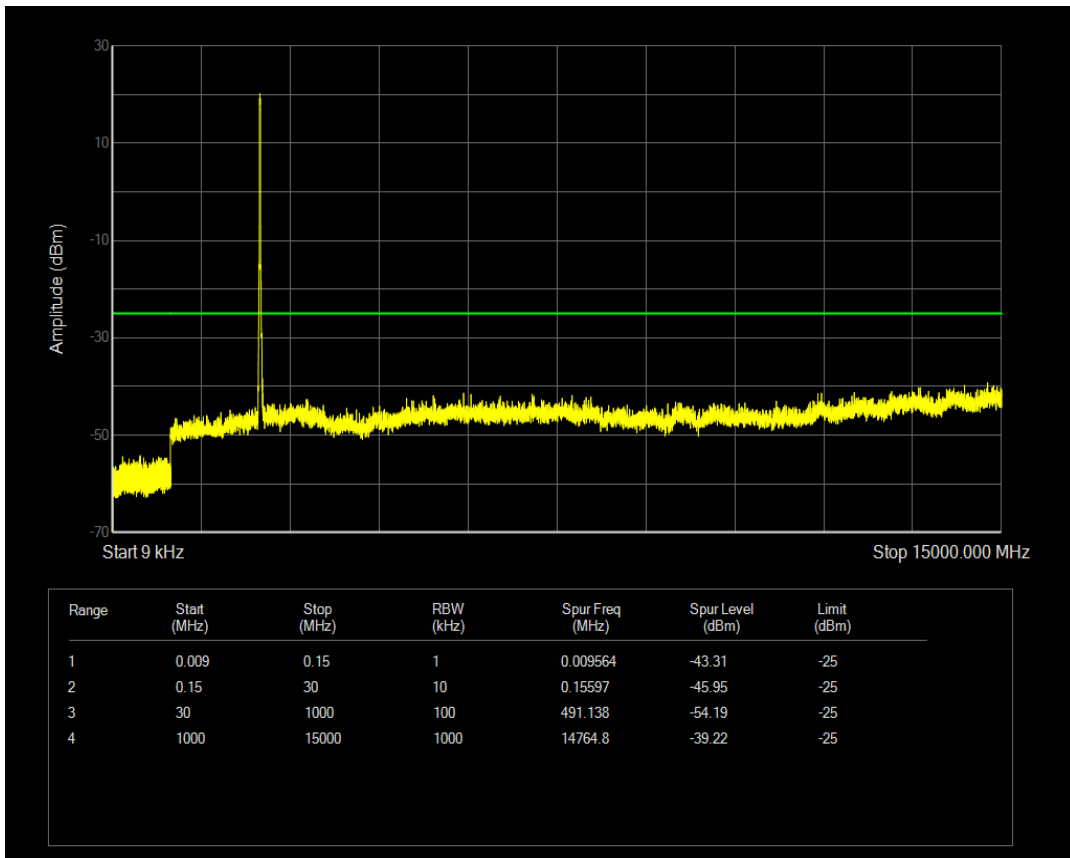

Band7 QPSK BW=15MHz Channel=20825 RB Size=75 Position=#0

Band7 QPSK BW=15MHz Channel=20825 RB Size=1 Position=#0