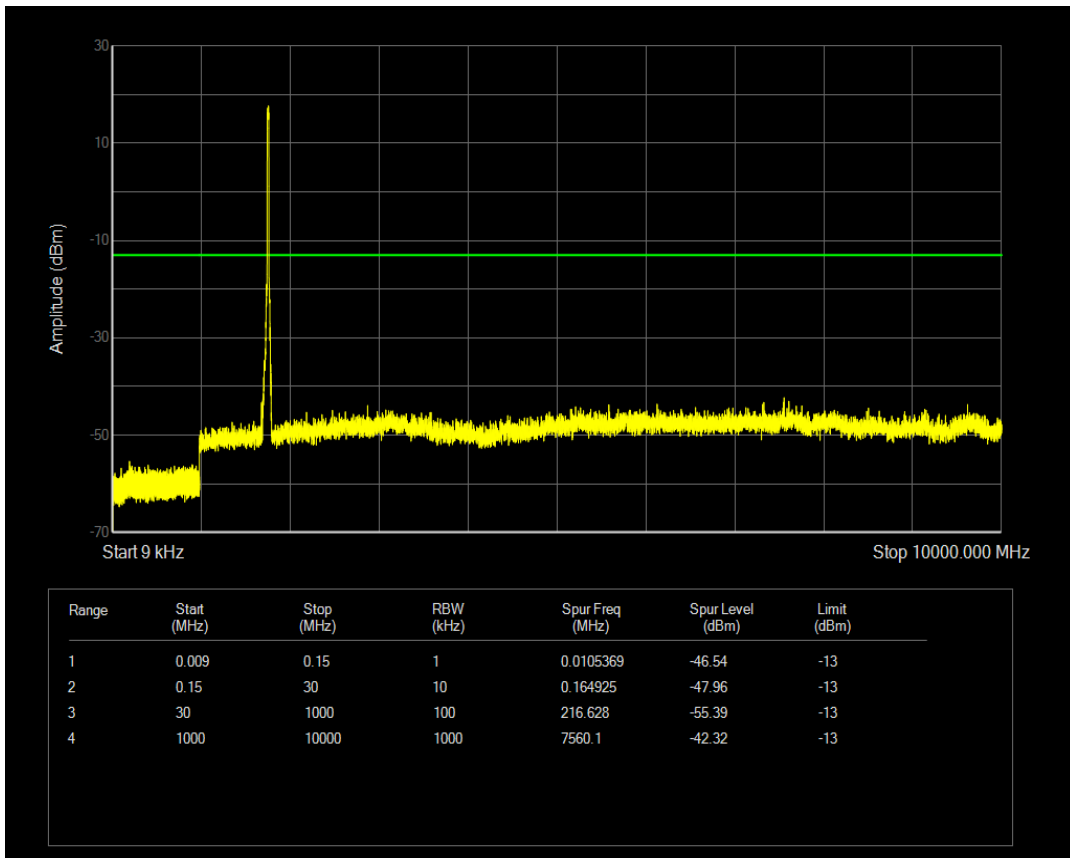

Band66 QAM16 BW=20MHz Channel=132572 RB Size=100 Position=#0

Band66 QAM16 BW=20MHz Channel=132572 RB Size=1 Position=#0