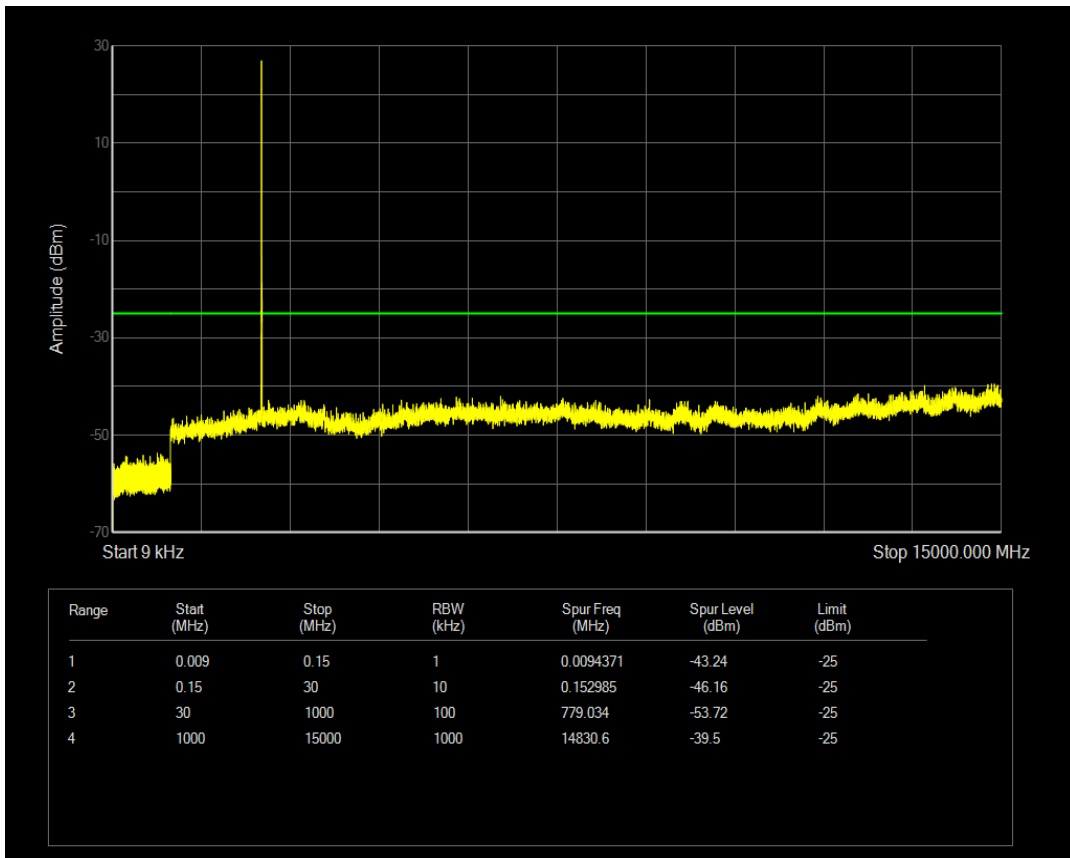

Band7 QAM16 BW=5MHz Channel=21100 RB Size=1 Position=#0

Band7 QAM16 BW=5MHz Channel=21100 RB Size=25 Position=#0