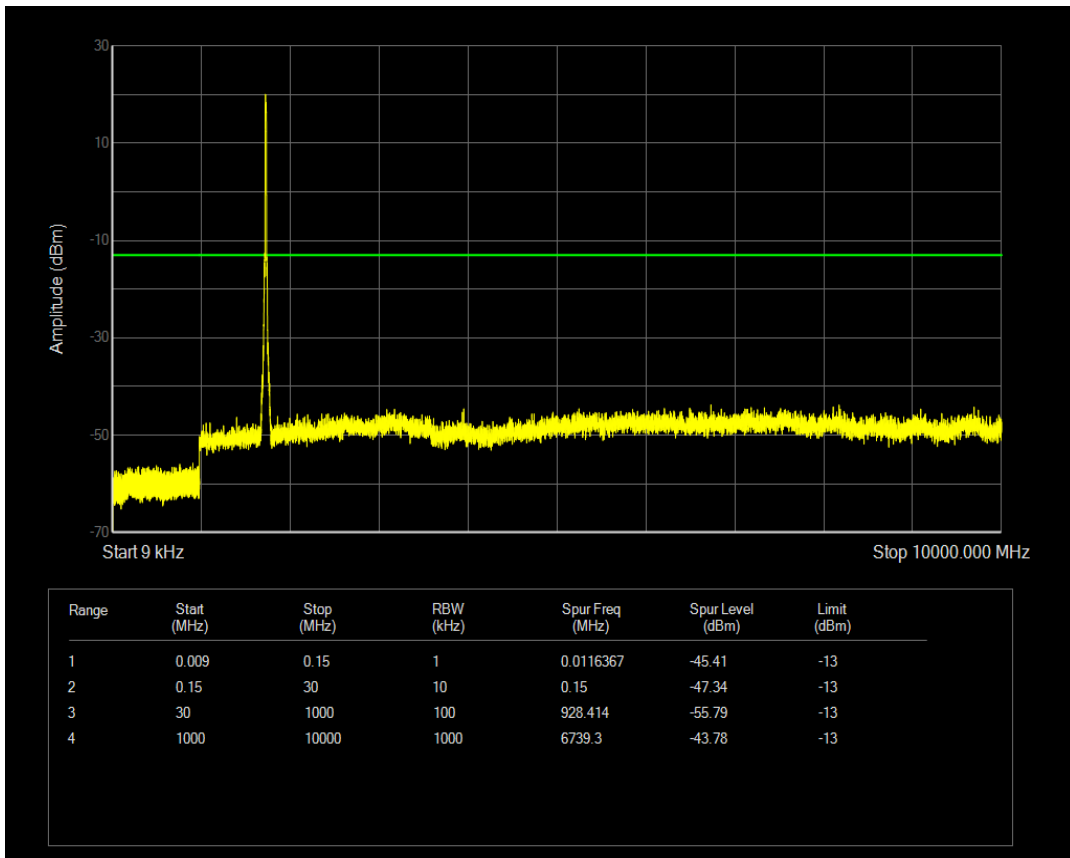

Band66 QPSK BW=15MHz Channel=132322 RB Size=75 Position=#0

Band66 QAM16 BW=15MHz Channel=132322 RB Size=75 Position=#0