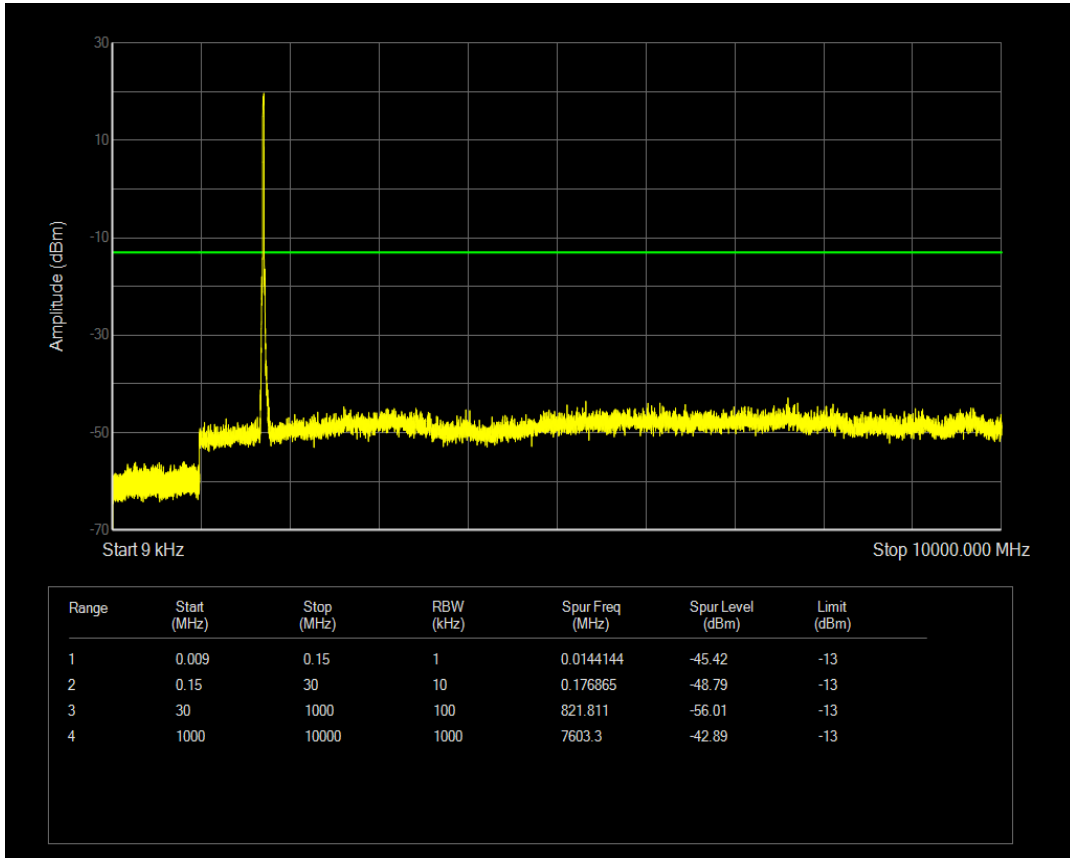

Band66 QPSK BW=15MHz Channel=132047 RB Size=75 Position=#0

Band66 QPSK BW=15MHz Channel=132047 RB Size=1 Position=#0

Band66 QAM16 BW=15MHz Channel=132047 RB Size=1 Position=#0

Band66 QAM16 BW=15MHz Channel=132047 RB Size=75 Position=#0