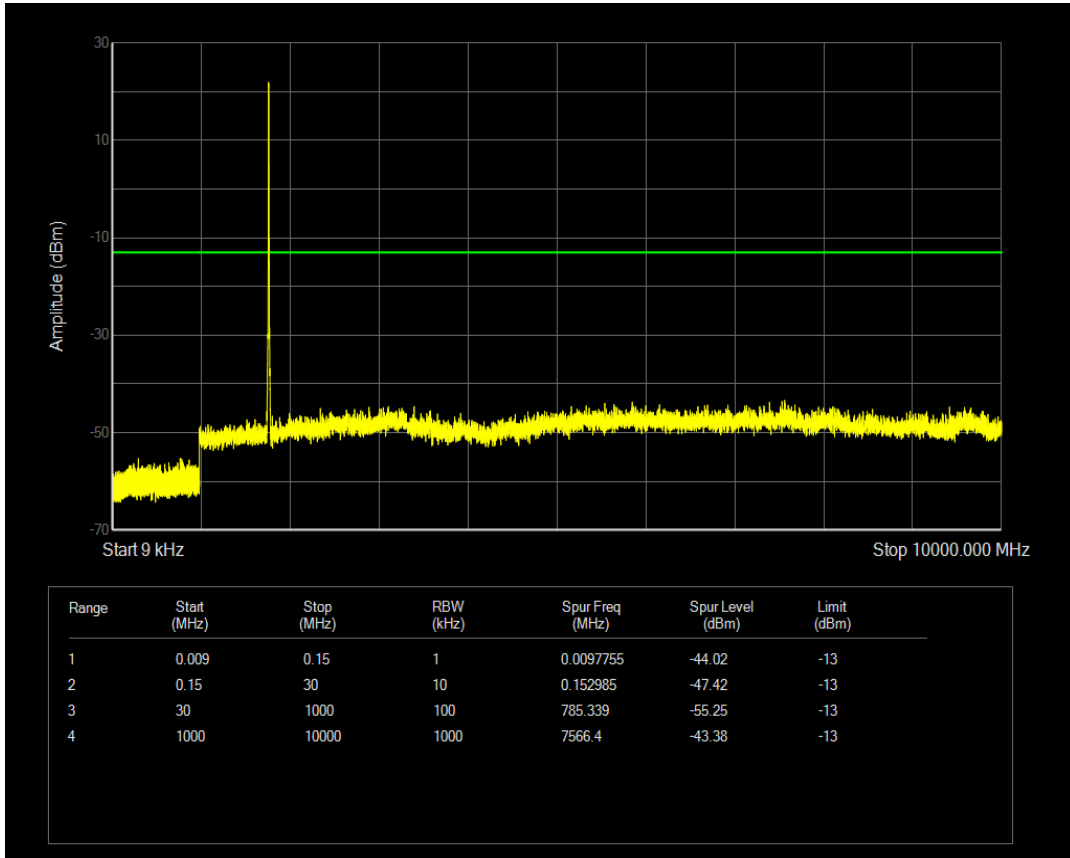

Band66 QPSK BW=5MHz Channel=132647 RB Size=1 Position=#0

Band66 QPSK BW=5MHz Channel=132647 RB Size=25 Position=#0

Band66 QAM16 BW=5MHz Channel=132647 RB Size=25 Position=#0

Band66 QAM16 BW=5MHz Channel=132647 RB Size=1 Position=#0

Band66 QPSK BW=10MHz Channel=132022 RB Size=1 Position=#0

Band66 QPSK BW=10MHz Channel=132022 RB Size=50 Position=#0

Band66 QAM16 BW=10MHz Channel=132022 RB Size=1 Position=#0

Band66 QAM16 BW=10MHz Channel=132022 RB Size=50 Position=#0