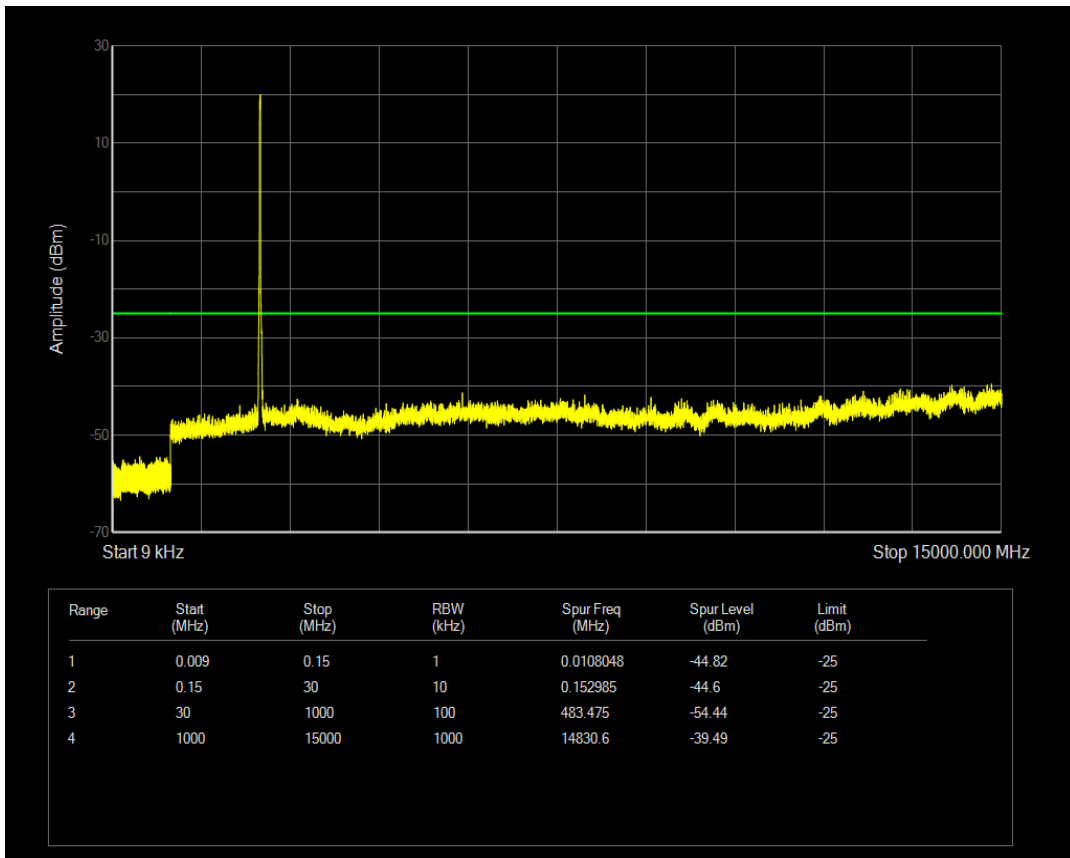

Band7 QAM16 BW=15MHz Channel=20825 RB Size=75 Position=#0

Band7 QAM16 BW=15MHz Channel=20825 RB Size=1 Position=#0