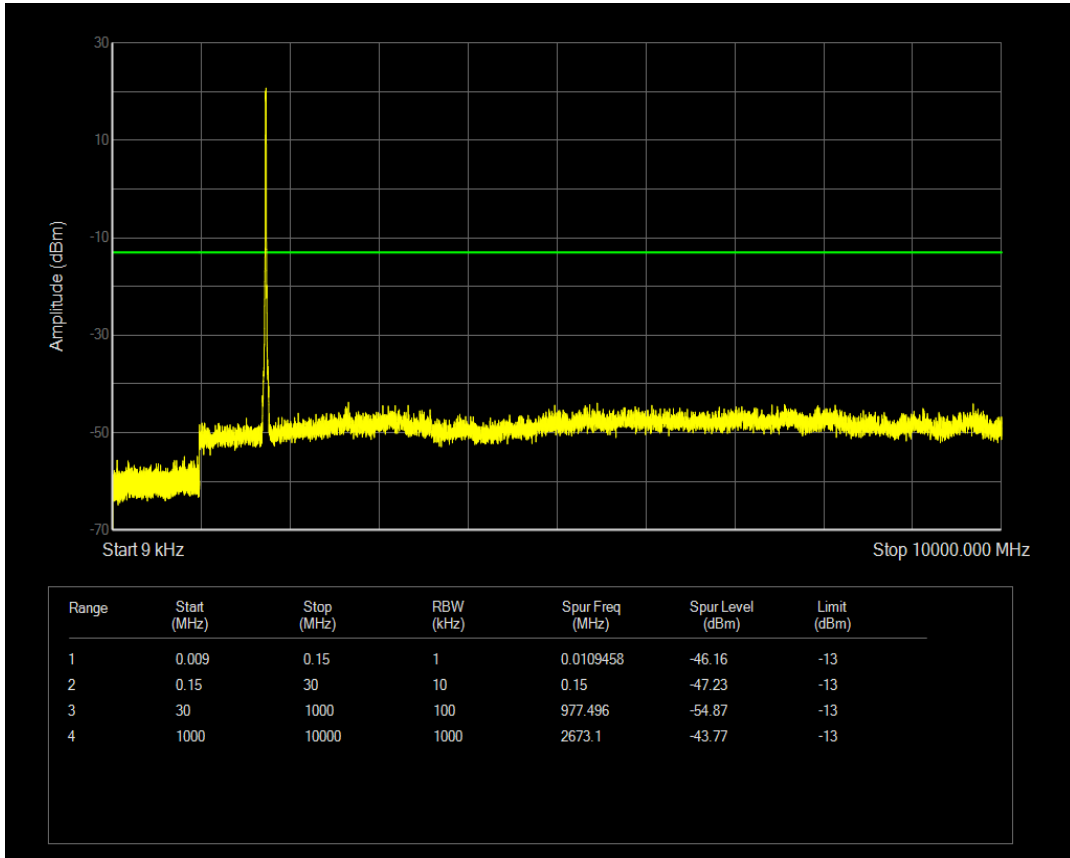

Band66 QPSK BW=10MHz Channel=132322 RB Size=1 Position=#0

Band66 QPSK BW=10MHz Channel=132322 RB Size=50 Position=#0

Band66 QAM16 BW=10MHz Channel=132322 RB Size=1 Position=#0

Band66 QAM16 BW=10MHz Channel=132322 RB Size=50 Position=#0

Band66 QPSK BW=10MHz Channel=132622 RB Size=1 Position=#0

Band66 QAM16 BW=10MHz Channel=132622 RB Size=1 Position=#0

Band66 QPSK BW=10MHz Channel=132622 RB Size=50 Position=#0

Band66 QAM16 BW=10MHz Channel=132622 RB Size=50 Position=#0