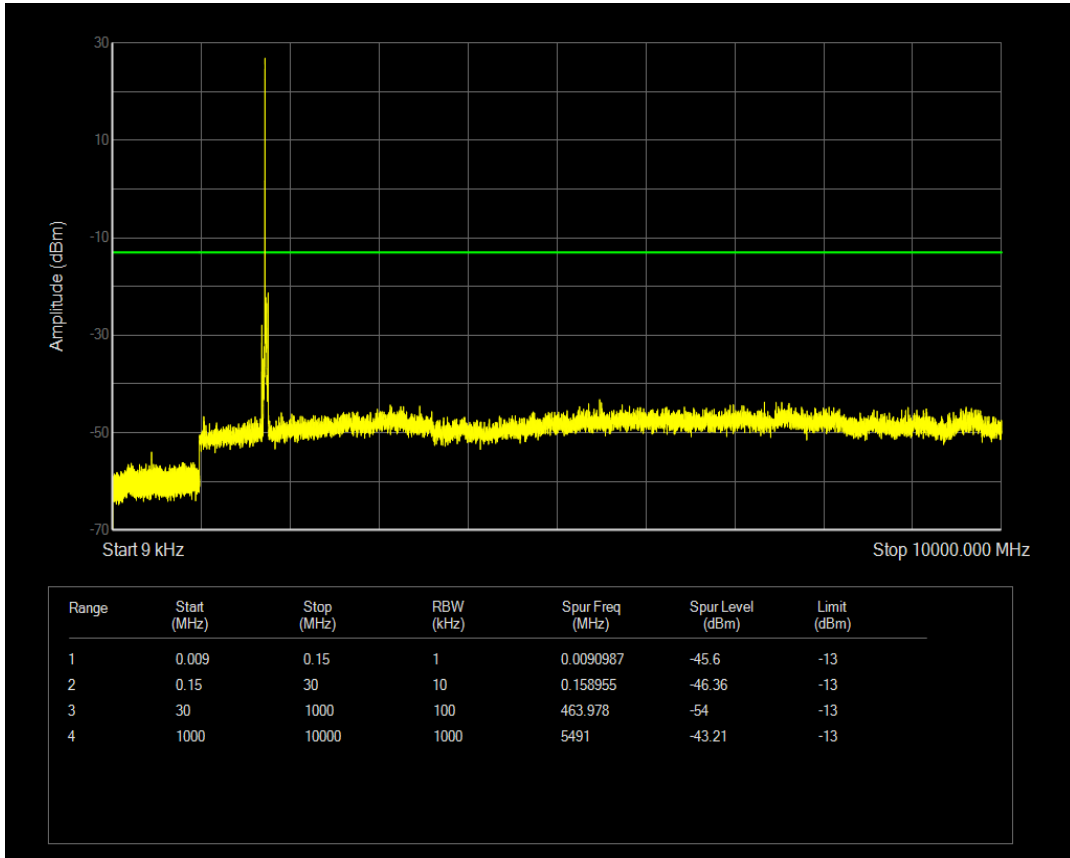

Band66 QPSK BW=20MHz Channel=132322 RB Size=1 Position=#0

Band66 QAM16 BW=20MHz Channel=132322 RB Size=1 Position=#0