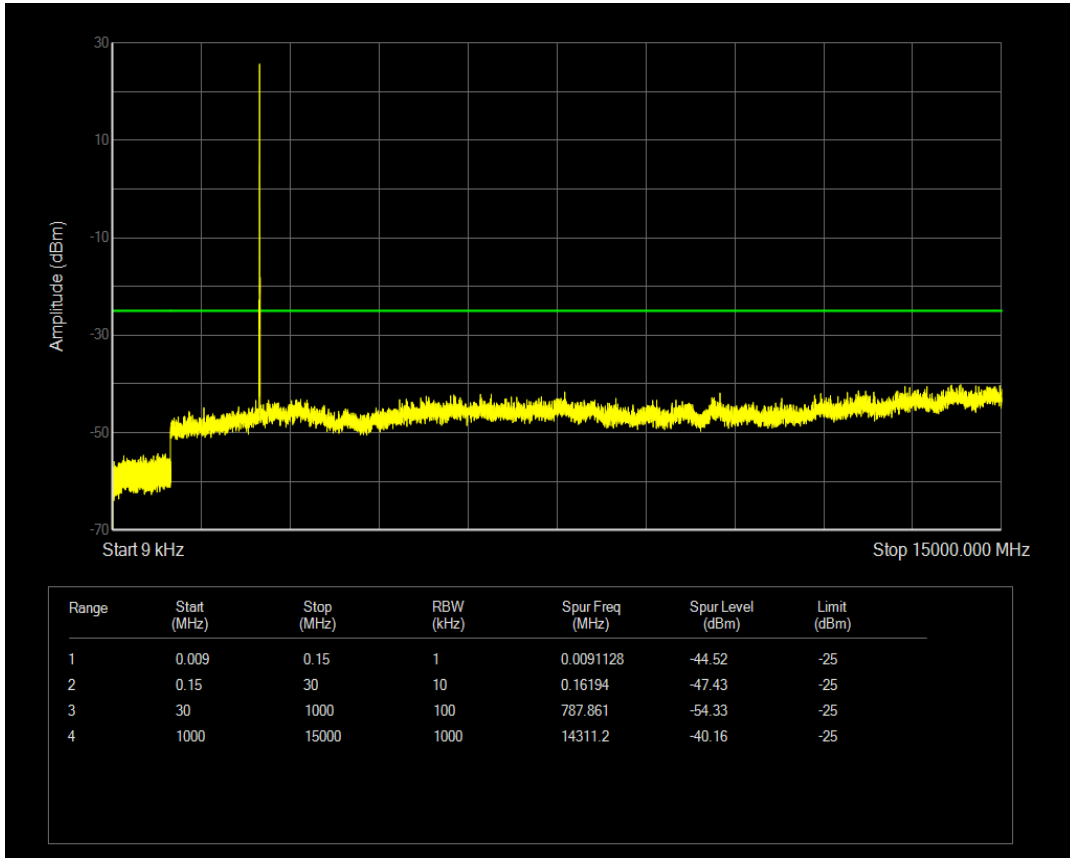

Band7 QPSK BW=5MHz Channel=20775 RB Size=1 Position=#0

Band7 QPSK BW=5MHz Channel=20775 RB Size=25 Position=#0

Band7 QAM16 BW=5MHz Channel=20775 RB Size=25 Position=#0

Band7 QAM16 BW=5MHz Channel=20775 RB Size=1 Position=#0