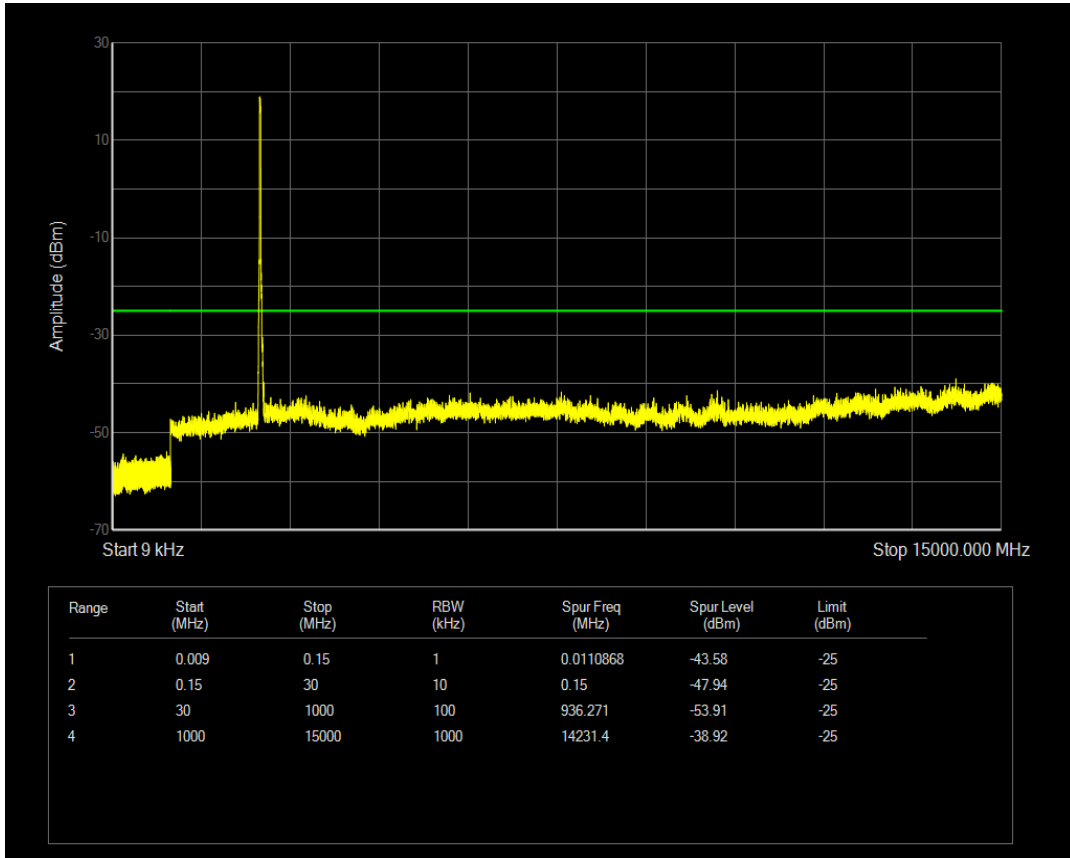

Band7 QPSK BW=15MHz Channel=21375 RB Size=75 Position=#0

Band7 QPSK BW=15MHz Channel=21375 RB Size=1 Position=#0

Band7 QAM16 BW=15MHz Channel=21375 RB Size=1 Position=#0

Band7 QPSK BW=20MHz Channel=20850 RB Size=1 Position=#0

Band7 QAM16 BW=15MHz Channel=21375 RB Size=75 Position=#0

Band7 QPSK BW=20MHz Channel=20850 RB Size=100 Position=#0

Band7 QAM16 BW=20MHz Channel=20850 RB Size=1 Position=#0

Band7 QAM16 BW=20MHz Channel=20850 RB Size=100 Position=#0