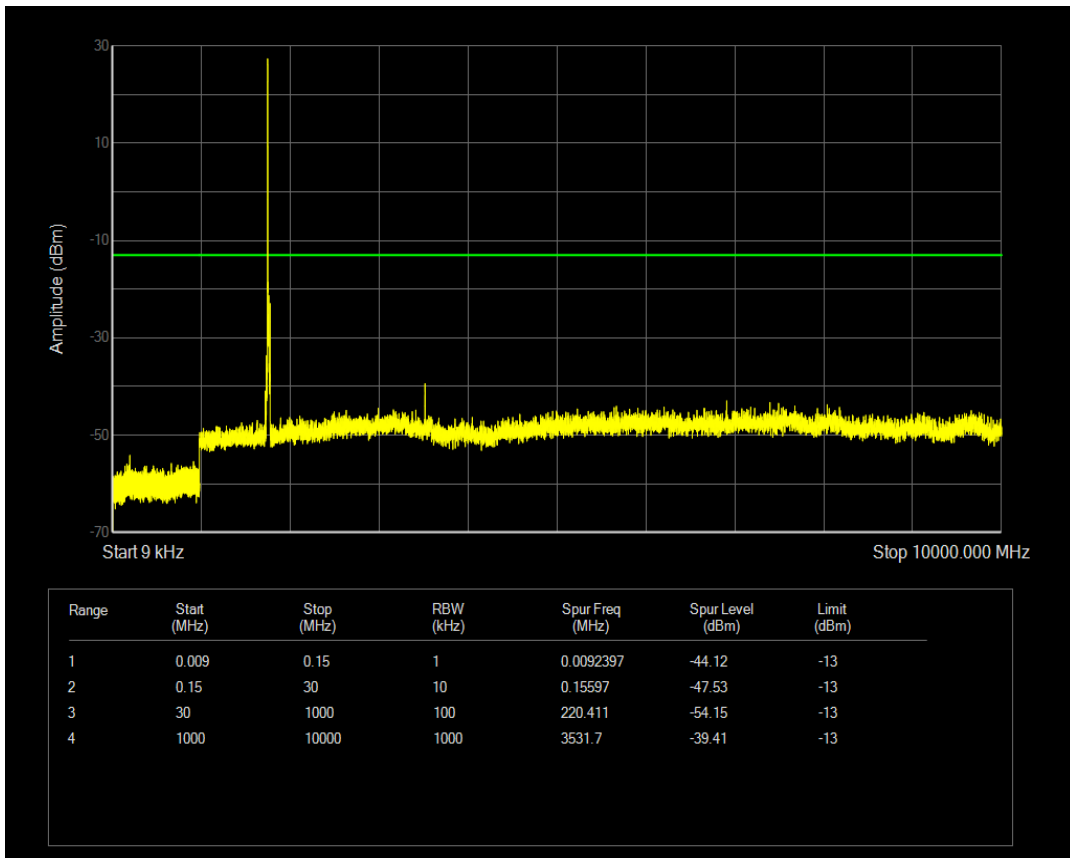

Band66 QAM16 BW=15MHz Channel=132597 RB Size=1 Position=#0

Band66 QPSK BW=20MHz Channel=132072 RB Size=1 Position=#0