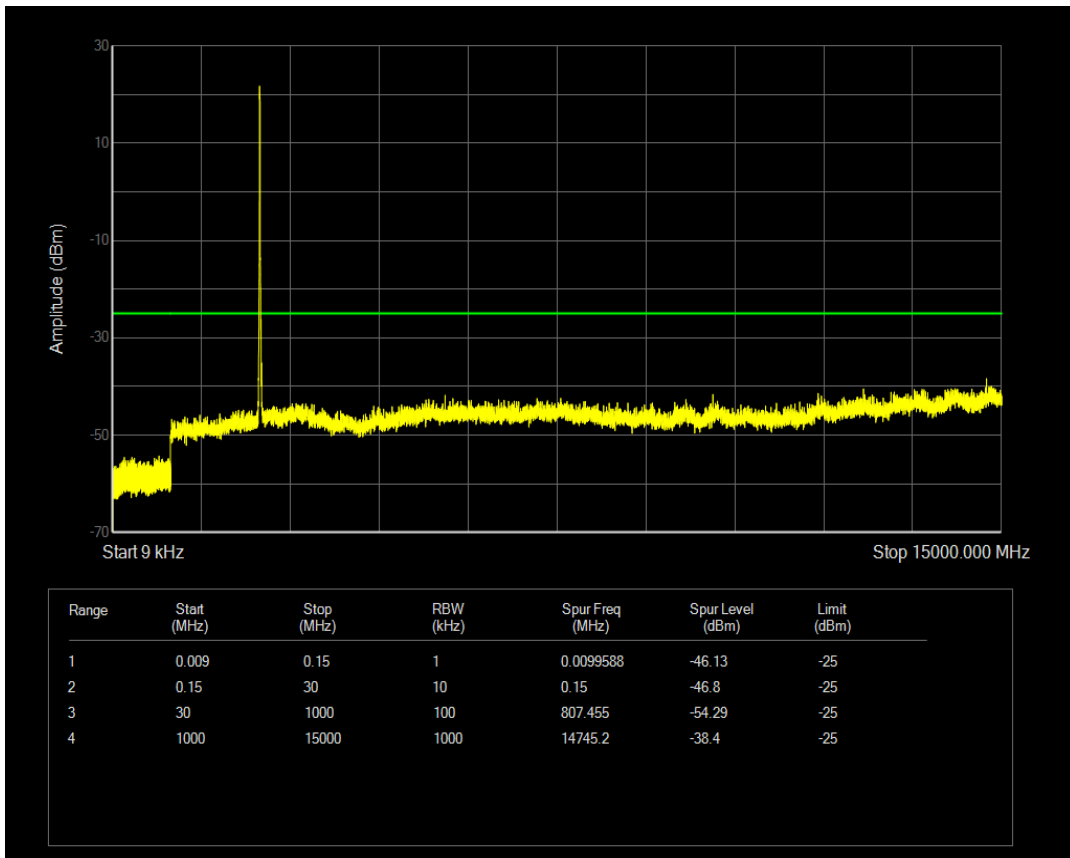

Band7 QPSK BW=5MHz Channel=21425 RB Size=1 Position=#0

Band7 QPSK BW=5MHz Channel=21425 RB Size=25 Position=#0

Band7 QAM16 BW=5MHz Channel=21425 RB Size=1 Position=#0

Band7 QAM16 BW=5MHz Channel=21425 RB Size=25 Position=#0

Band7 QPSK BW=10MHz Channel=20800 RB Size=50 Position=#0

Band7 QPSK BW=10MHz Channel=20800 RB Size=1 Position=#0

Band7 QAM16 BW=10MHz Channel=20800 RB Size=1 Position=#0

Band7 QAM16 BW=10MHz Channel=20800 RB Size=50 Position=#0