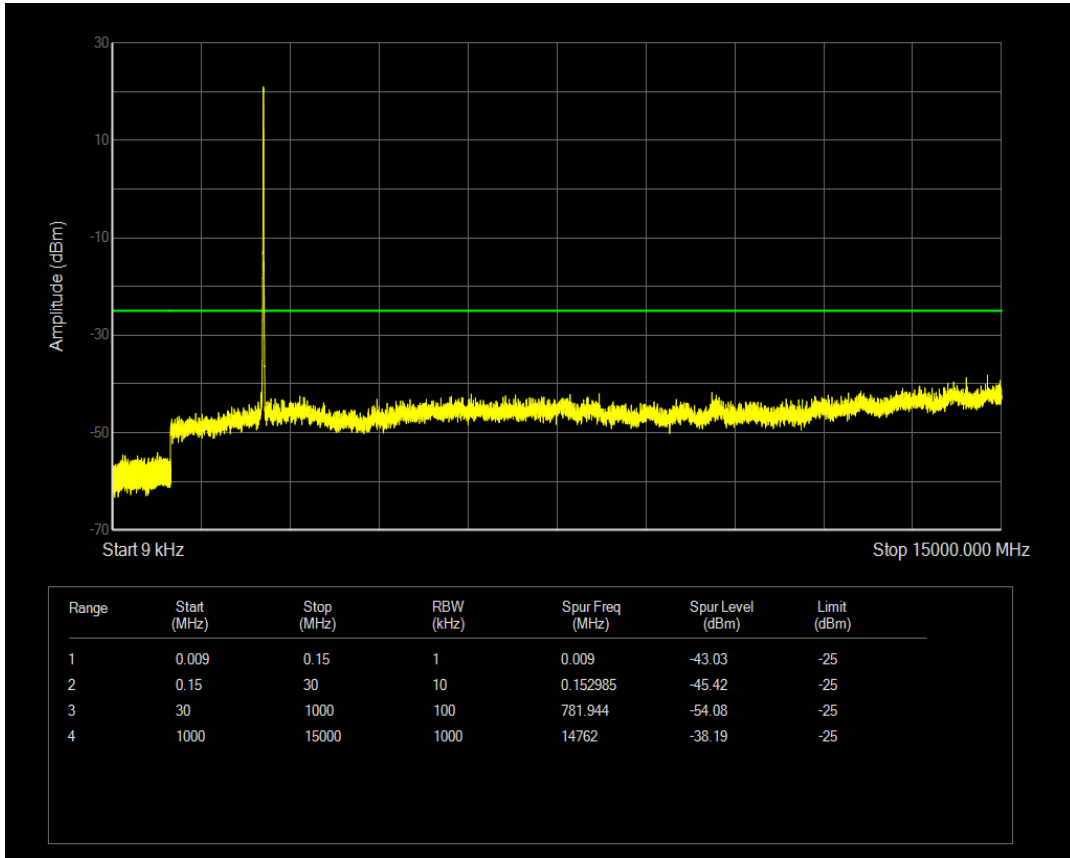

Band7 QPSK BW=10MHz Channel=21400 RB Size=1 Position=#0

Band7 QPSK BW=10MHz Channel=21400 RB Size=50 Position=#0

Band7 QAM16 BW=10MHz Channel=21400 RB Size=1 Position=#0

Band7 QAM16 BW=10MHz Channel=21400 RB Size=50 Position=#0