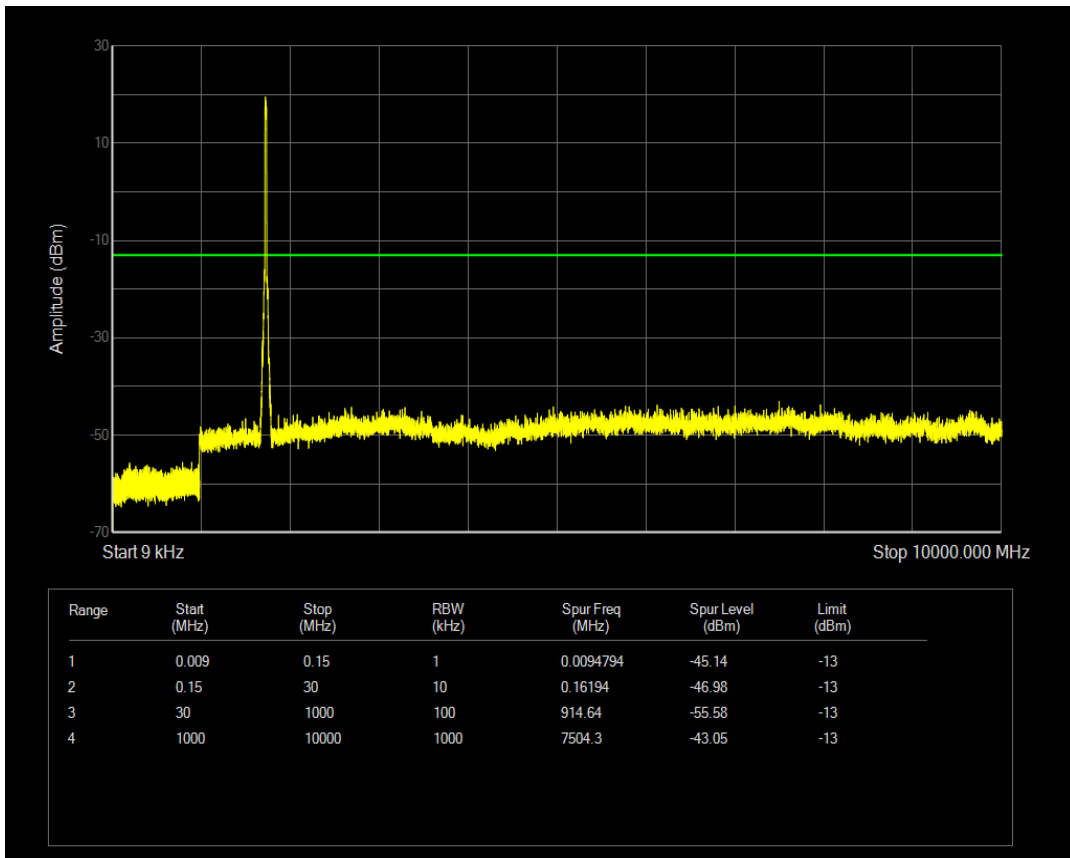

Band66 QPSK BW=20MHz Channel=132322 RB Size=100 Position=#0

Band66 QPSK BW=20MHz Channel=132322 RB Size=1 Position=#0