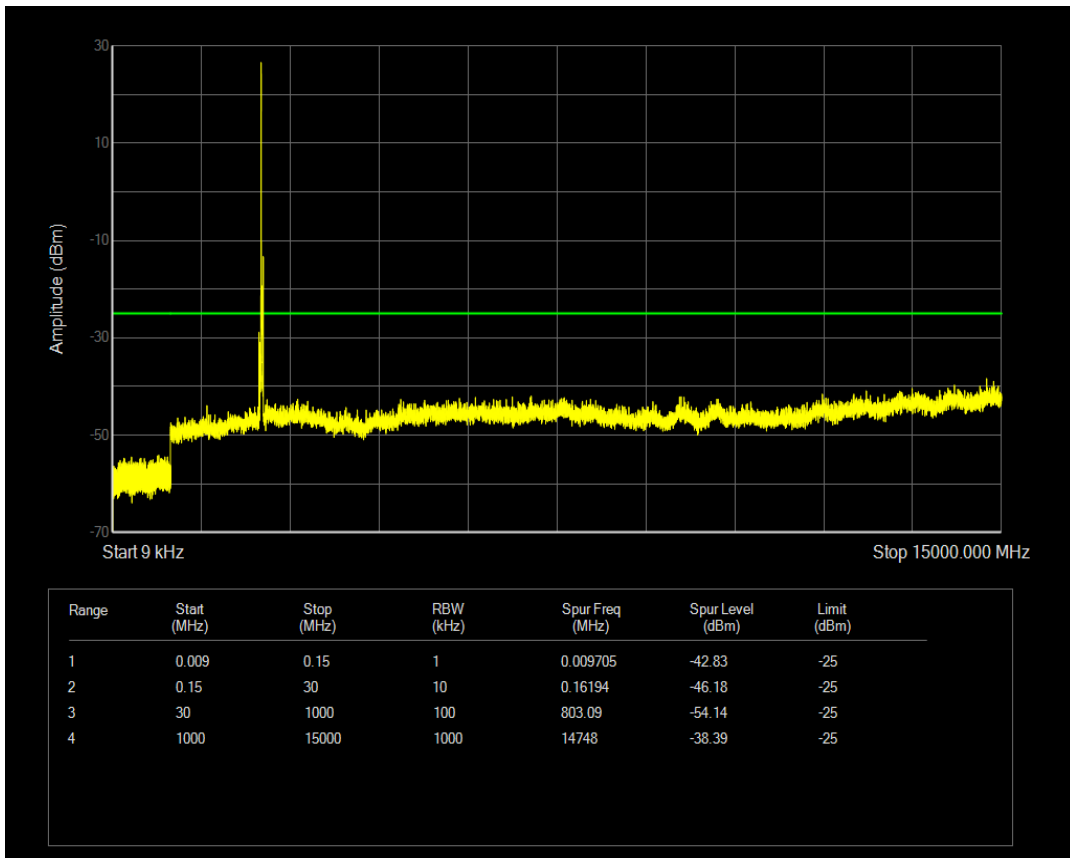

Band7 QAM16 BW=15MHz Channel=21375 RB Size=75 Position=#0

Band7 QPSK BW=20MHz Channel=20850 RB Size=100 Position=#0

Band7 QAM16 BW=20MHz Channel=20850 RB Size=1 Position=#0

Band7 QAM16 BW=20MHz Channel=20850 RB Size=100 Position=#0

Band7 QPSK BW=20MHz Channel=21100 RB Size=1 Position=#0

Band7 QPSK BW=20MHz Channel=21100 RB Size=100 Position=#0

Band7 QAM16 BW=20MHz Channel=21100 RB Size=1 Position=#0

Band7 QAM16 BW=20MHz Channel=21100 RB Size=100 Position=#0