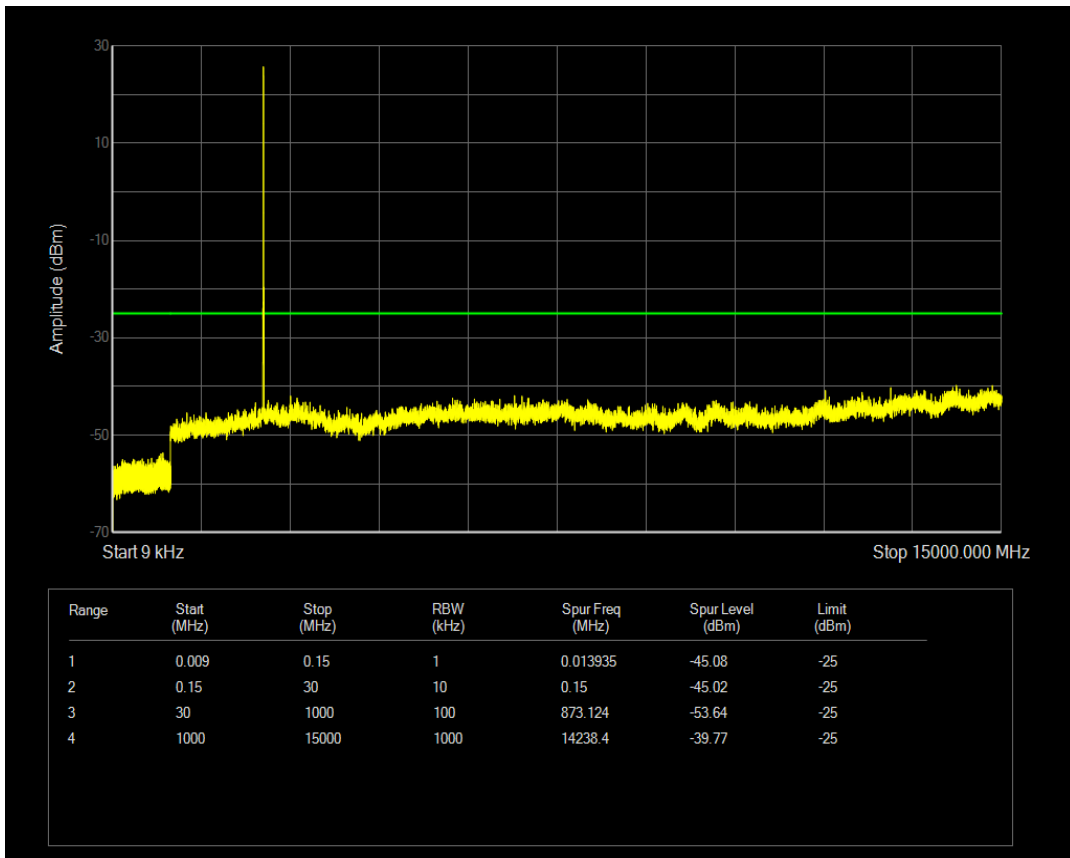

Band7 QPSK BW=5MHz Channel=21425 RB Size=1 Position=#0

Band7 QPSK BW=5MHz Channel=21425 RB Size=25 Position=#0