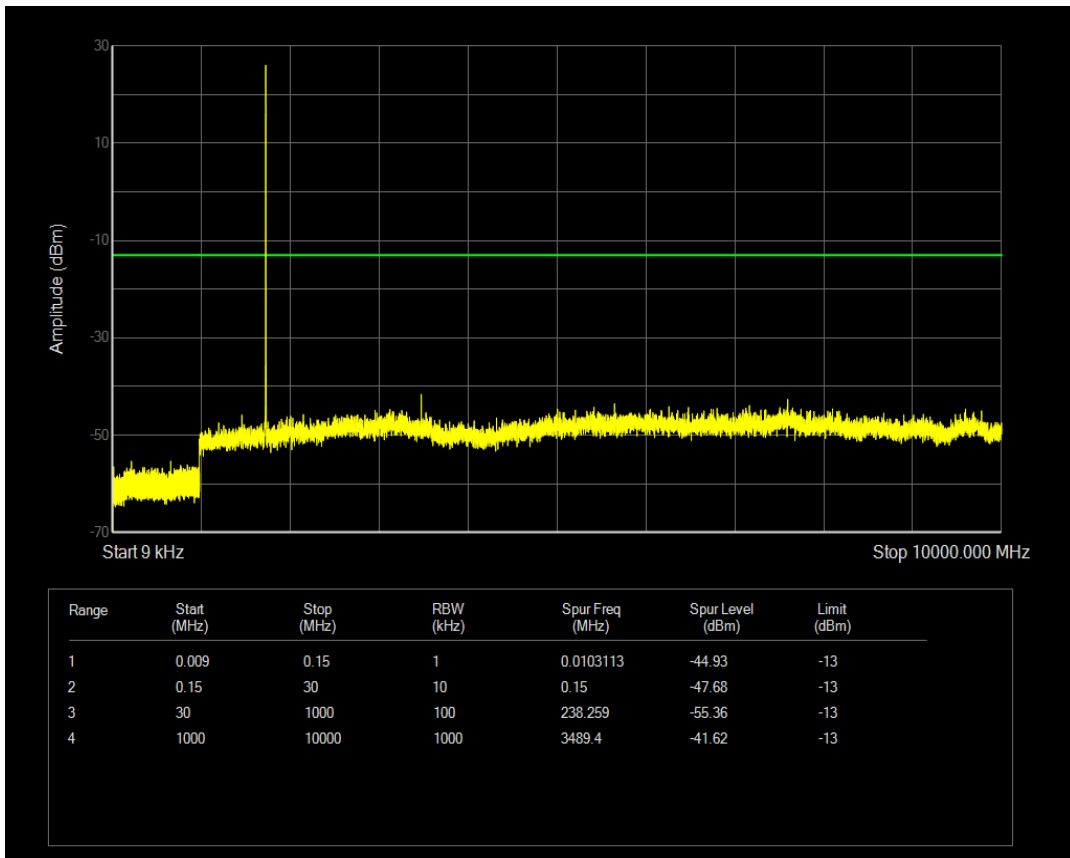

Band66 QPSK BW=1.4MHz Channel=132322 RB Size=1 Position=#0

Band66 QPSK BW=1.4MHz Channel=132322 RB Size=6 Position=#0