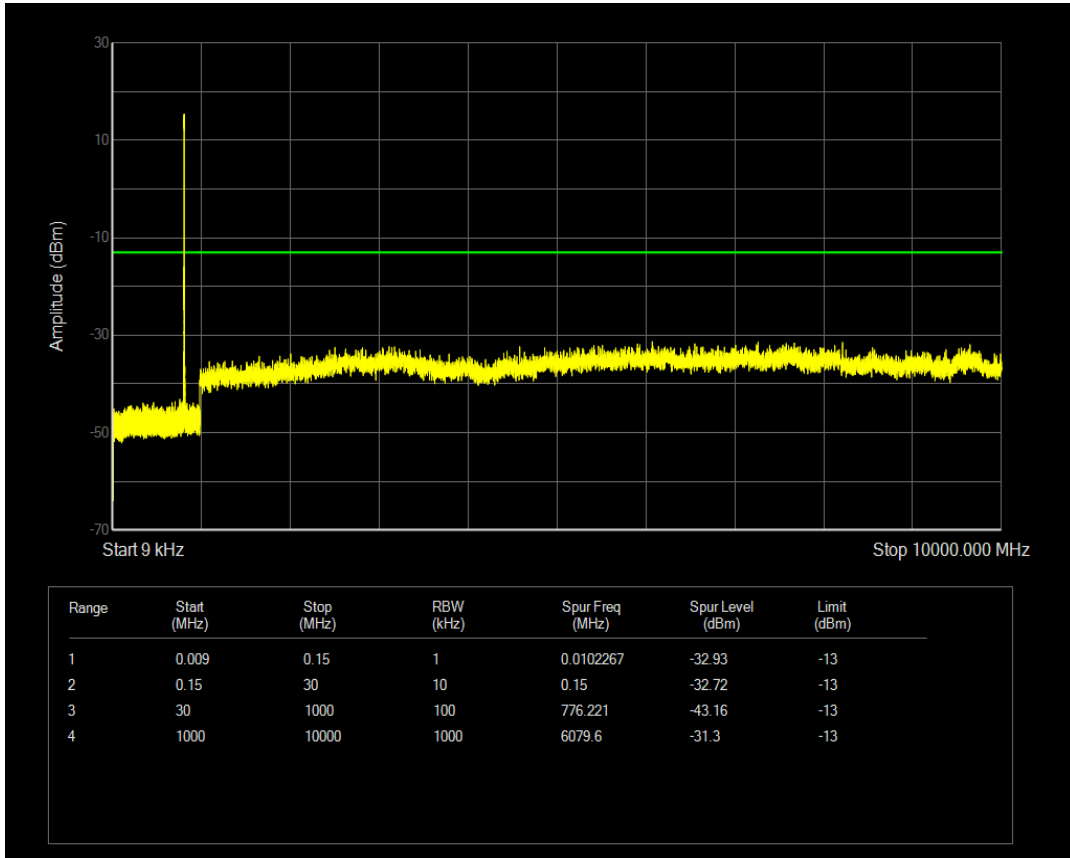

Band5 QAM16 BW=3MHz Channel=20415 RB Size=15 Position=#0

Band5 QPSK BW=3MHz Channel=20525 RB Size=1 Position=#0