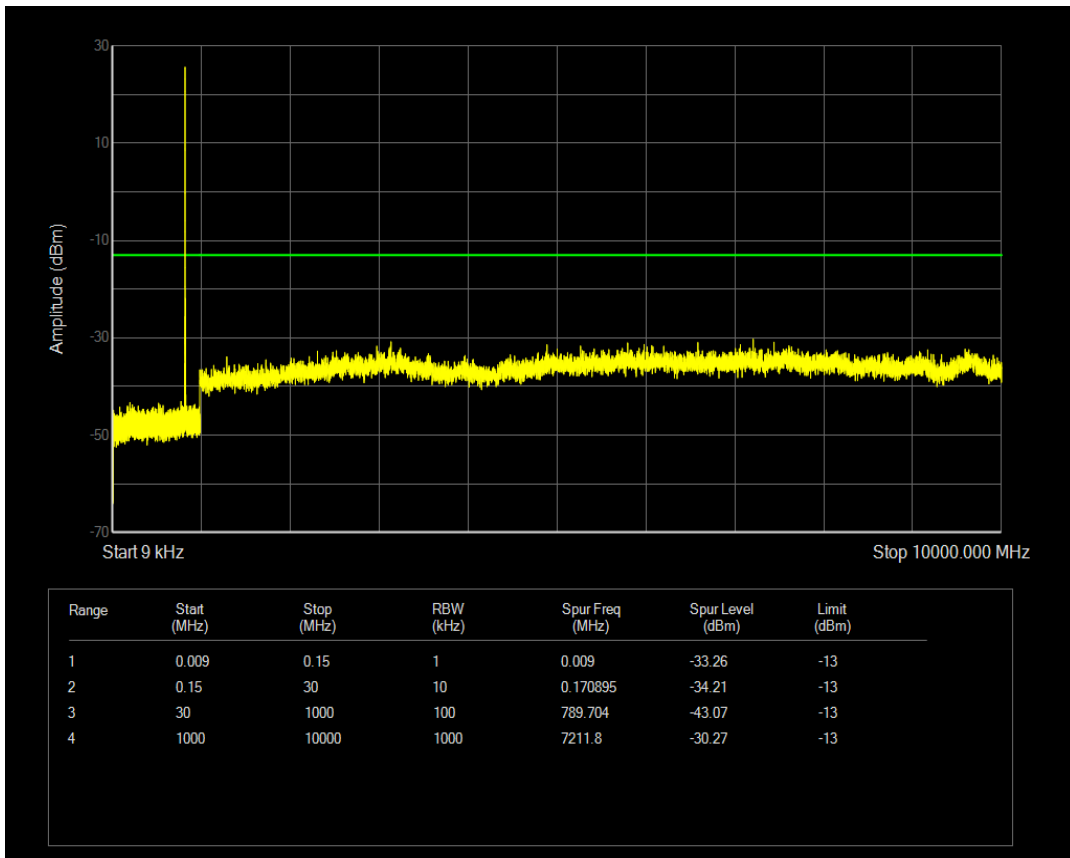

Band5 QPSK BW=3MHz Channel=20525 RB Size=1 Position=#0

Band5 QAM16 BW=3MHz Channel=20525 RB Size=1 Position=#0