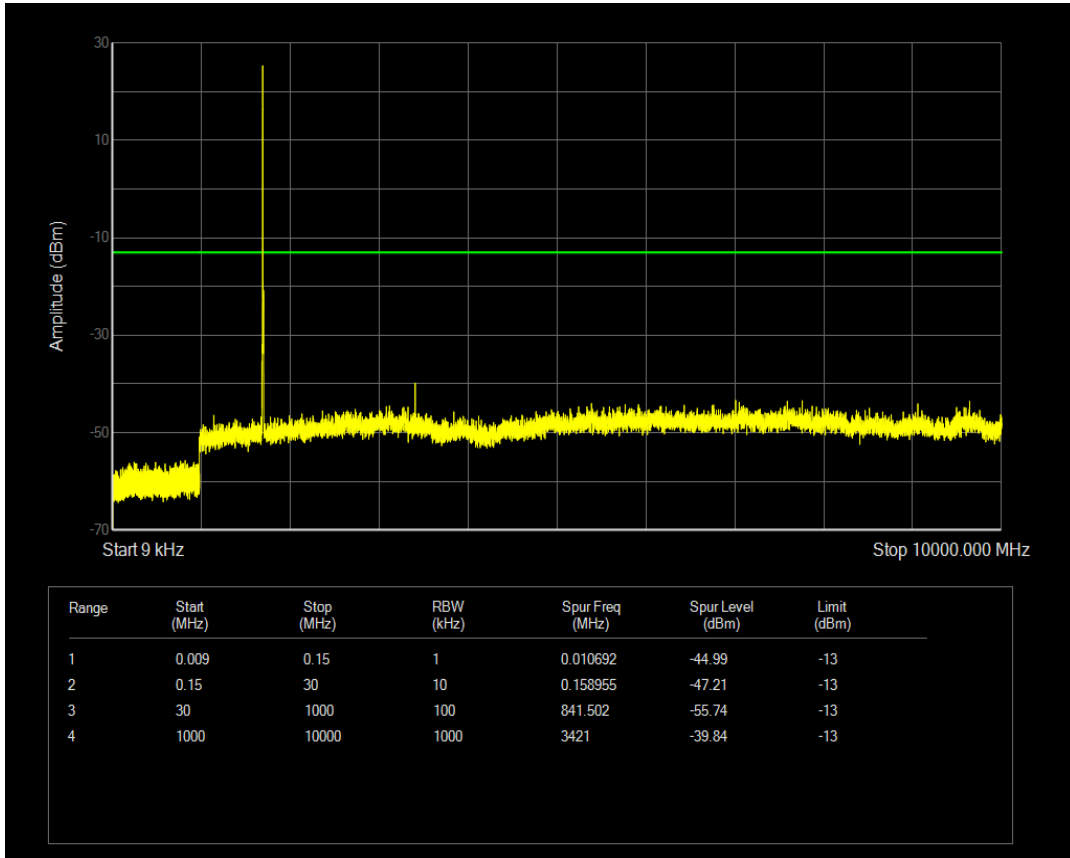

Band66 QAM16 BW=3MHz Channel=132657 RB Size=1 Position=#0

Band66 QPSK BW=5MHz Channel=131997 RB Size=1 Position=#0

Band66 QAM16 BW=3MHz Channel=132657 RB Size=15 Position=#0

Band66 QPSK BW=5MHz Channel=131997 RB Size=25 Position=#0

Band66 QAM16 BW=5MHz Channel=131997 RB Size=25 Position=#0

Band66 QAM16 BW=5MHz Channel=131997 RB Size=1 Position=#0

Band66 QPSK BW=5MHz Channel=132322 RB Size=1 Position=#0

Band66 QPSK BW=5MHz Channel=132322 RB Size=25 Position=#0