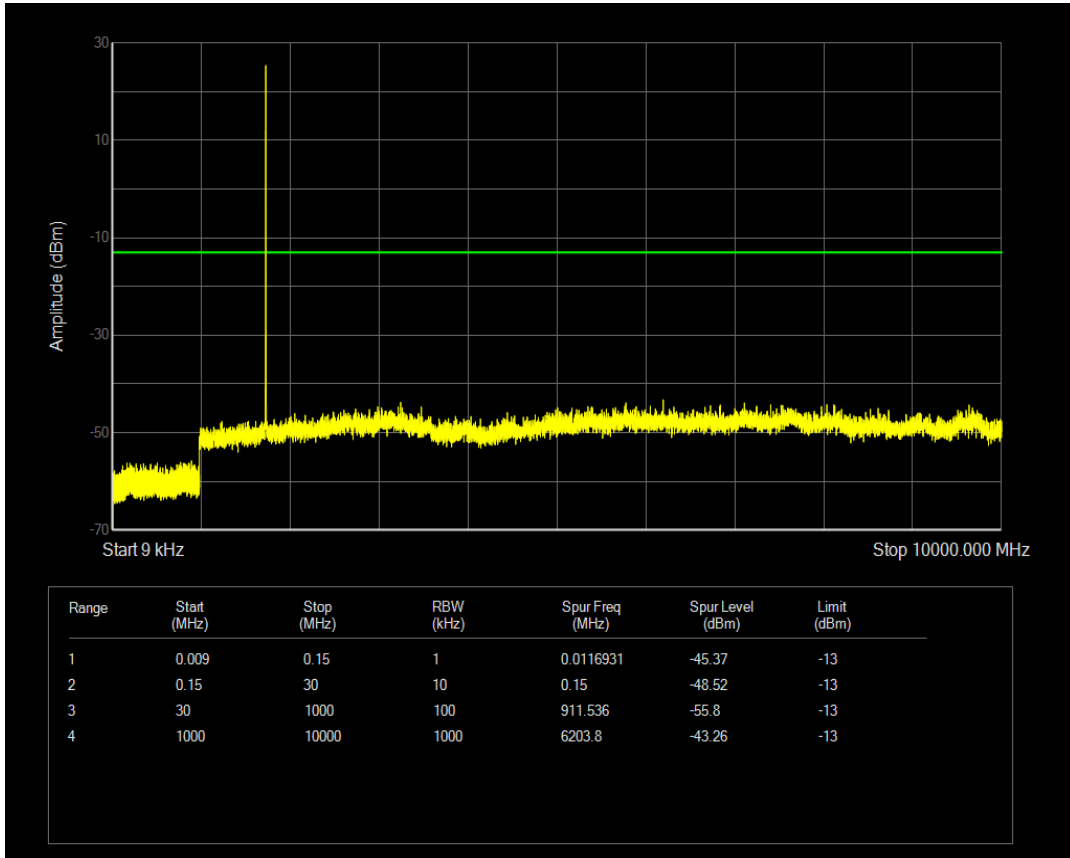

Band66 QAM16 BW=1.4MHz Channel=131979 RB Size=1 Position=#0

Band66 QAM16 BW=1.4MHz Channel=131979 RB Size=6 Position=#0

Band66 QPSK BW=1.4MHz Channel=132322 RB Size=1 Position=#0

Band66 QPSK BW=1.4MHz Channel=132322 RB Size=6 Position=#0