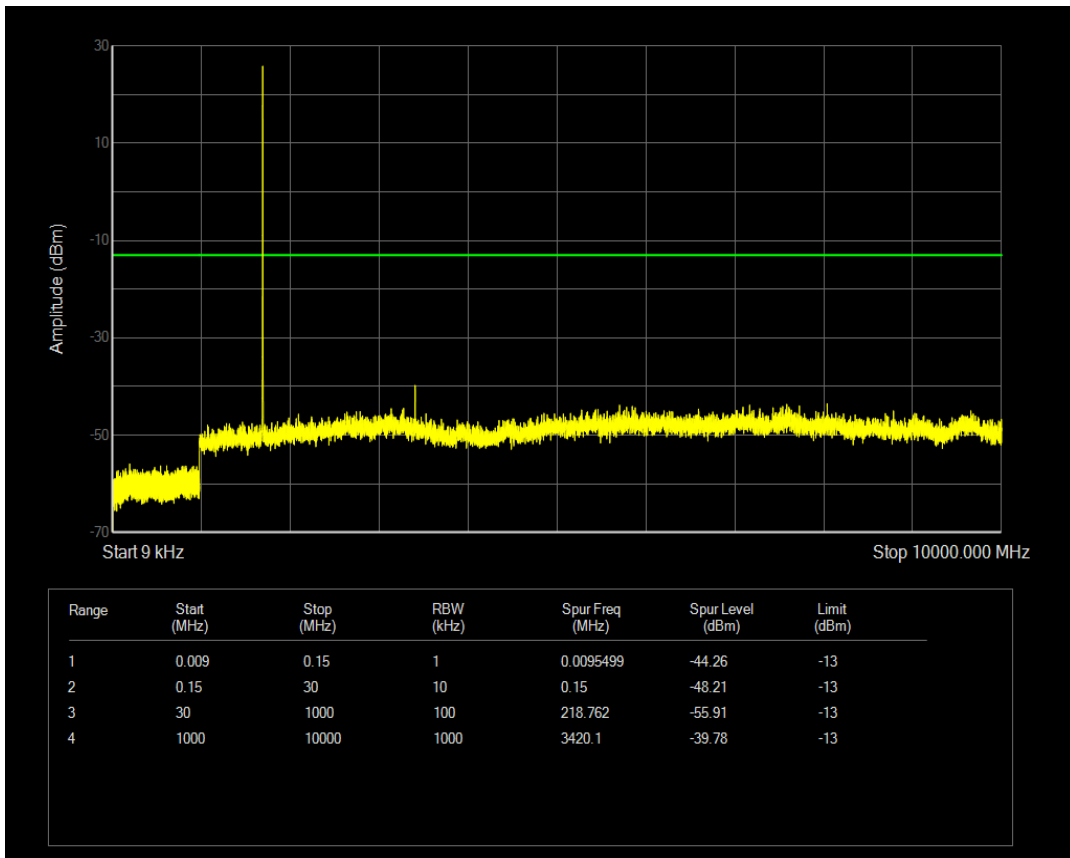

Band66 QAM16 BW=1.4MHz Channel=131979 RB Size=1 Position=#0

Band66 QAM16 BW=1.4MHz Channel=131979 RB Size=6 Position=#0