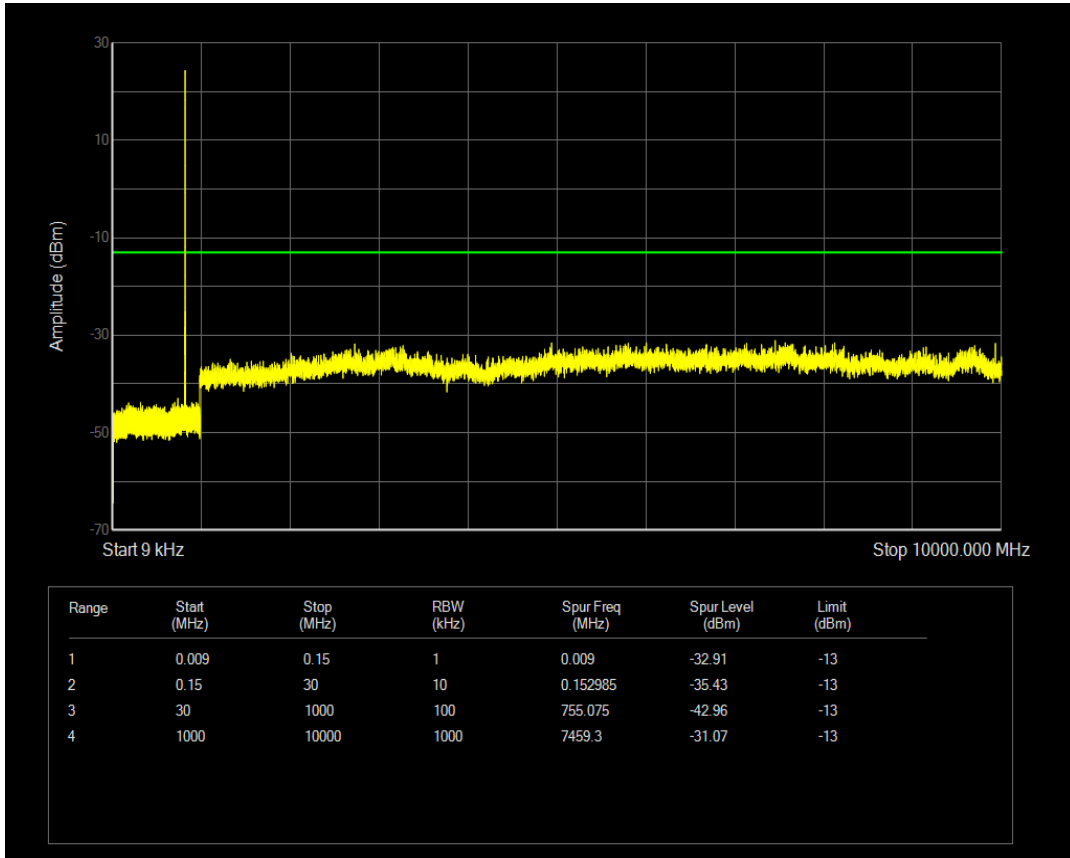

Band41 QAM16 BW=20MHz Channel=41140 RB Size=100 Position=#0

Band41 QAM16 BW=20MHz Channel=41140 RB Size=1 Position=#0

Band5 QPSK BW=1.4MHz Channel=20407 RB Size=6 Position=#0

Band5 QPSK BW=1.4MHz Channel=20407 RB Size=1 Position=#0

Band5 QAM16 BW=1.4MHz Channel=20407 RB Size=1 Position=#0

Band5 QPSK BW=1.4MHz Channel=20525 RB Size=1 Position=#0

Band5 QAM16 BW=1.4MHz Channel=20407 RB Size=6 Position=#0

Band5 QPSK BW=1.4MHz Channel=20525 RB Size=6 Position=#0