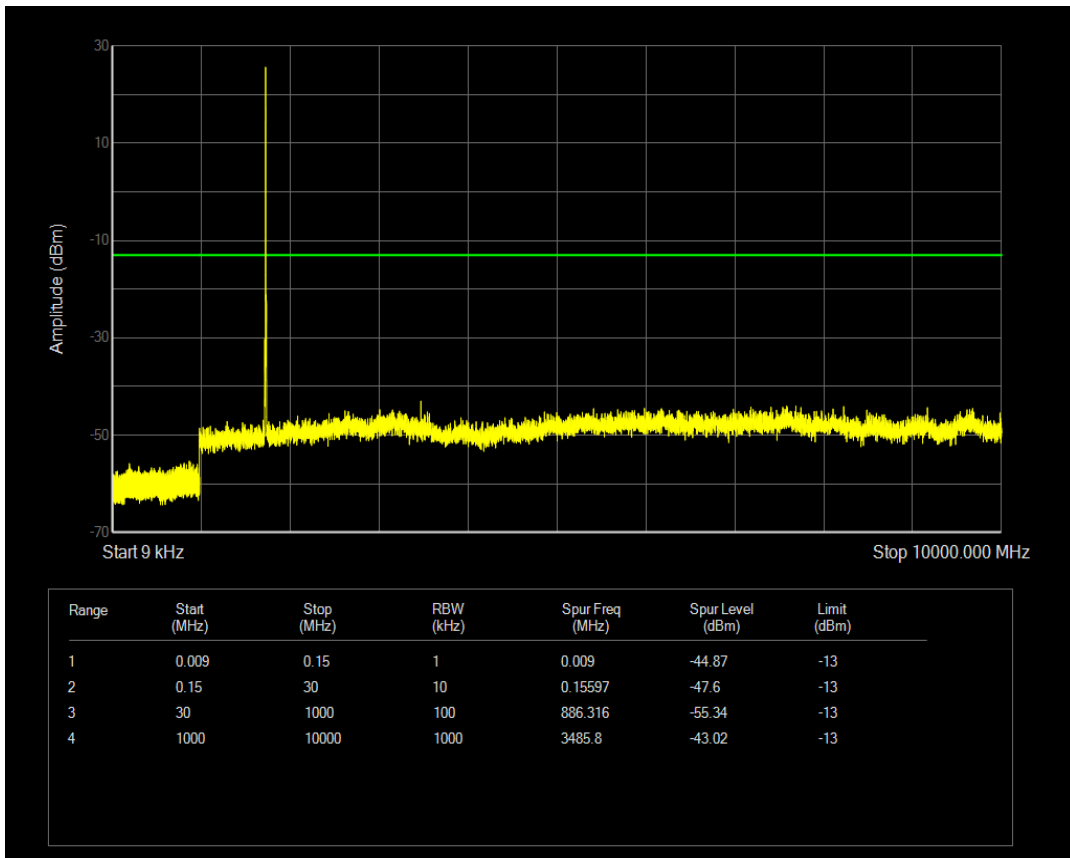

Band66 QAM16 BW=5MHz Channel=131997 RB Size=25 Position=#0

Band66 QAM16 BW=5MHz Channel=131997 RB Size=1 Position=#0

Band66 QPSK BW=5MHz Channel=132322 RB Size=1 Position=#0

Band66 QPSK BW=5MHz Channel=132322 RB Size=25 Position=#0

Band66 QAM16 BW=5MHz Channel=132322 RB Size=1 Position=#0

Band66 QAM16 BW=5MHz Channel=132322 RB Size=25 Position=#0