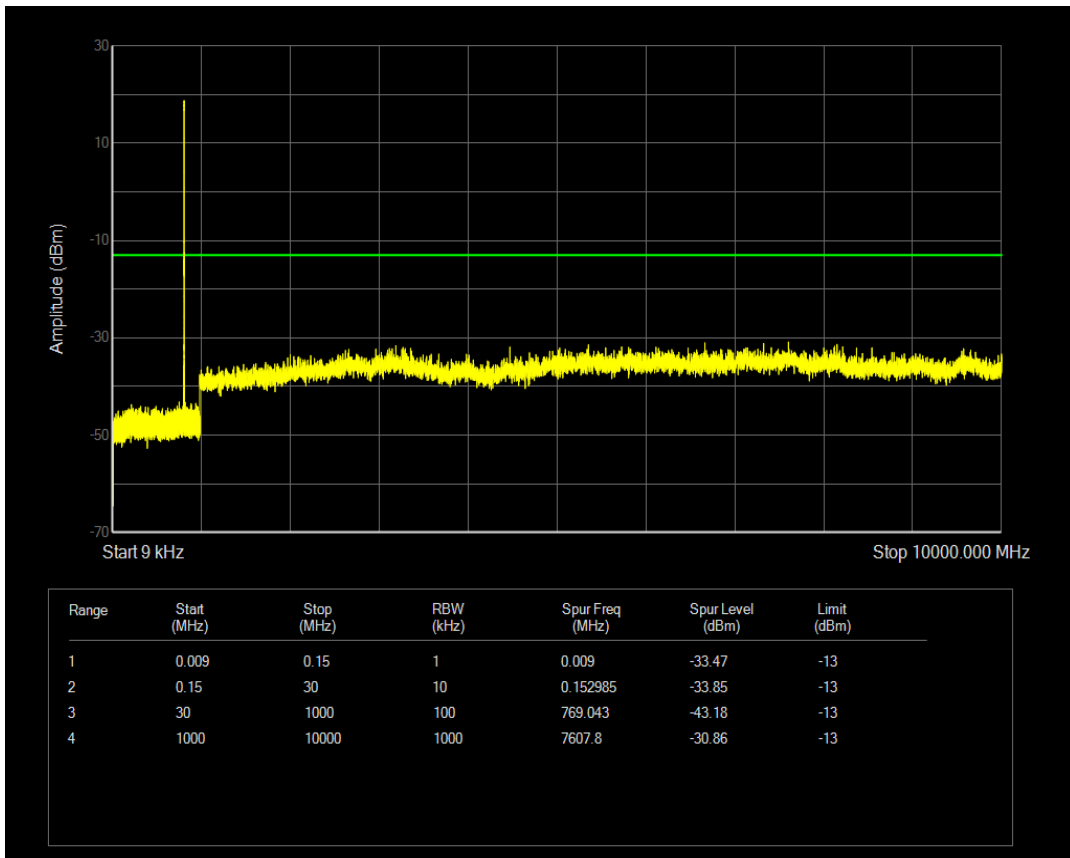

Band41 QAM16 BW=20MHz Channel=41140 RB Size=100 Position=#0

Band41 QAM16 BW=20MHz Channel=41140 RB Size=1 Position=#0

Band5 QPSK BW=1.4MHz Channel=20407 RB Size=6 Position=#0

Band5 QPSK BW=1.4MHz Channel=20407 RB Size=1 Position=#0

Band5 QAM16 BW=1.4MHz Channel=20407 RB Size=1 Position=#0

Band5 QPSK BW=1.4MHz Channel=20525 RB Size=1 Position=#0

Band5 QAM16 BW=1.4MHz Channel=20407 RB Size=6 Position=#0

Band5 QPSK BW=1.4MHz Channel=20525 RB Size=6 Position=#0