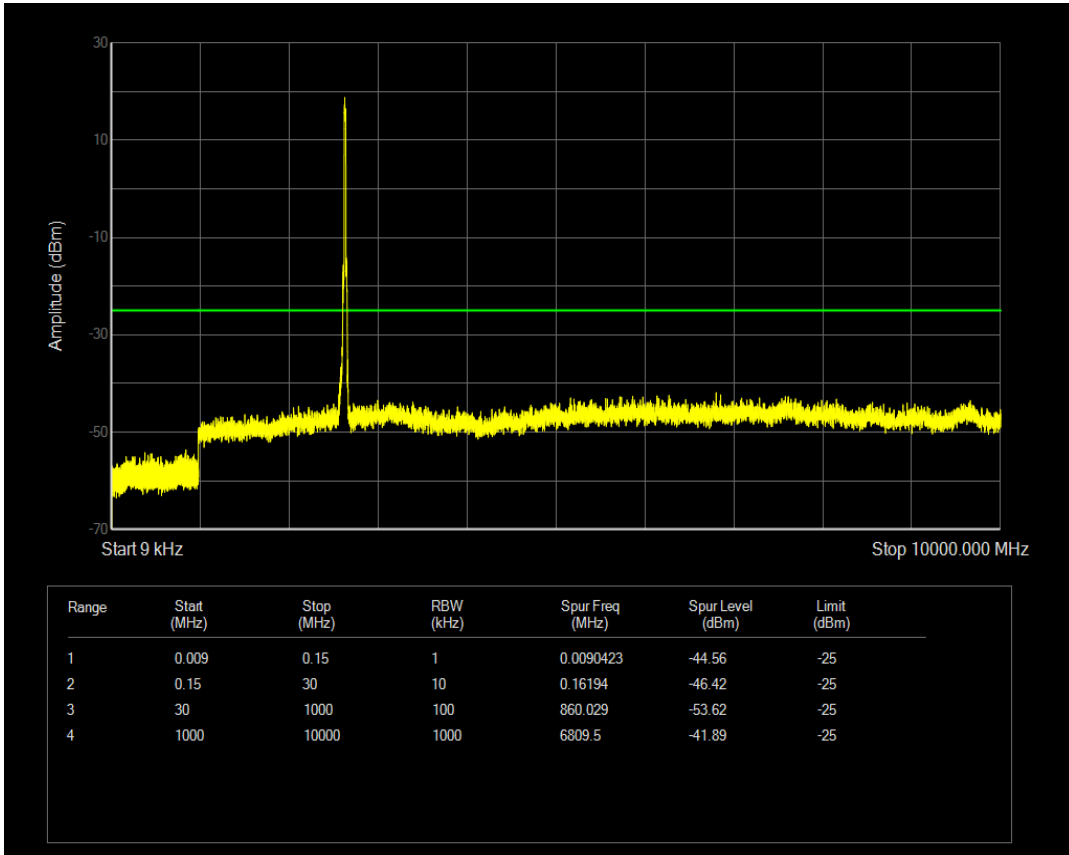

Band41 QAM16 BW=20MHz Channel=40640 RB Size=1 Position=#0

Band41 QAM16 BW=20MHz Channel=40640 RB Size=100 Position=#0

Band41 QPSK BW=20MHz Channel=41140 RB Size=1 Position=#0

Band41 QPSK BW=20MHz Channel=41140 RB Size=100 Position=#0

Band41 QAM16 BW=20MHz Channel=41140 RB Size=100 Position=#0

Band41 QAM16 BW=20MHz Channel=41140 RB Size=1 Position=#0

Band5 QPSK BW=1.4MHz Channel=20407 RB Size=6 Position=#0

Band5 QPSK BW=1.4MHz Channel=20407 RB Size=1 Position=#0