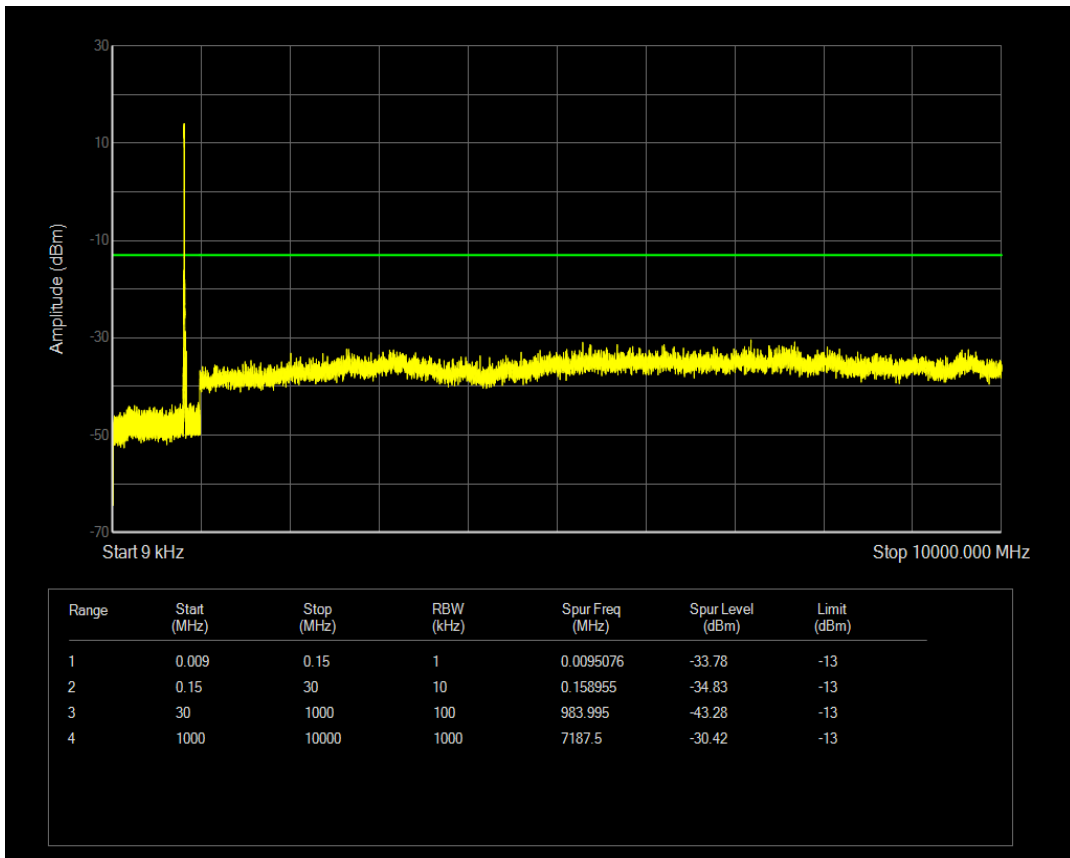

Band5 QAM16 BW=3MHz Channel=20635 RB Size=1 Position=#0

Band5 QAM16 BW=3MHz Channel=20635 RB Size=15 Position=#0

Band5 QPSK BW=5MHz Channel=20425 RB Size=1 Position=#0

Band5 QAM16 BW=5MHz Channel=20425 RB Size=1 Position=#0

Band5 QPSK BW=5MHz Channel=20425 RB Size=25 Position=#0

Band5 QAM16 BW=5MHz Channel=20425 RB Size=25 Position=#0

Band5 QPSK BW=5MHz Channel=20525 RB Size=25 Position=#0

Band5 QPSK BW=5MHz Channel=20525 RB Size=1 Position=#0