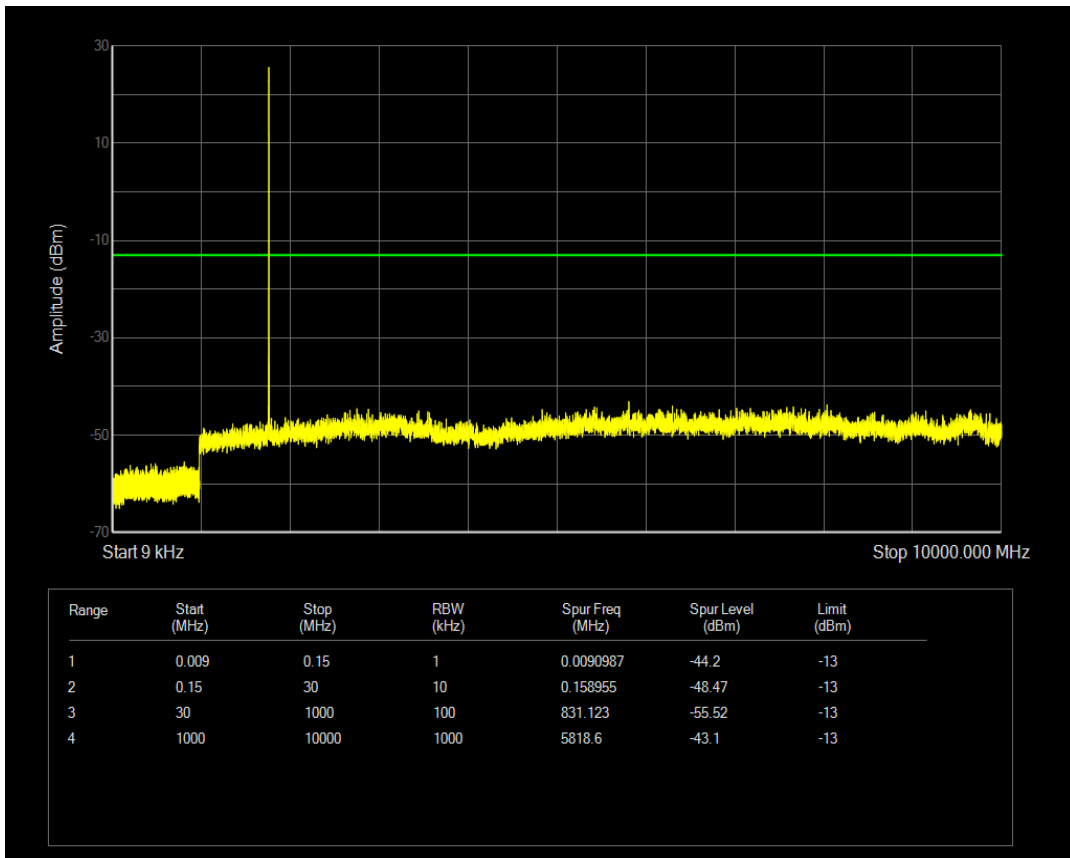

Band66 QPSK BW=1.4MHz Channel=132665 RB Size=6 Position=#0

Band66 QPSK BW=1.4MHz Channel=132665 RB Size=1 Position=#0