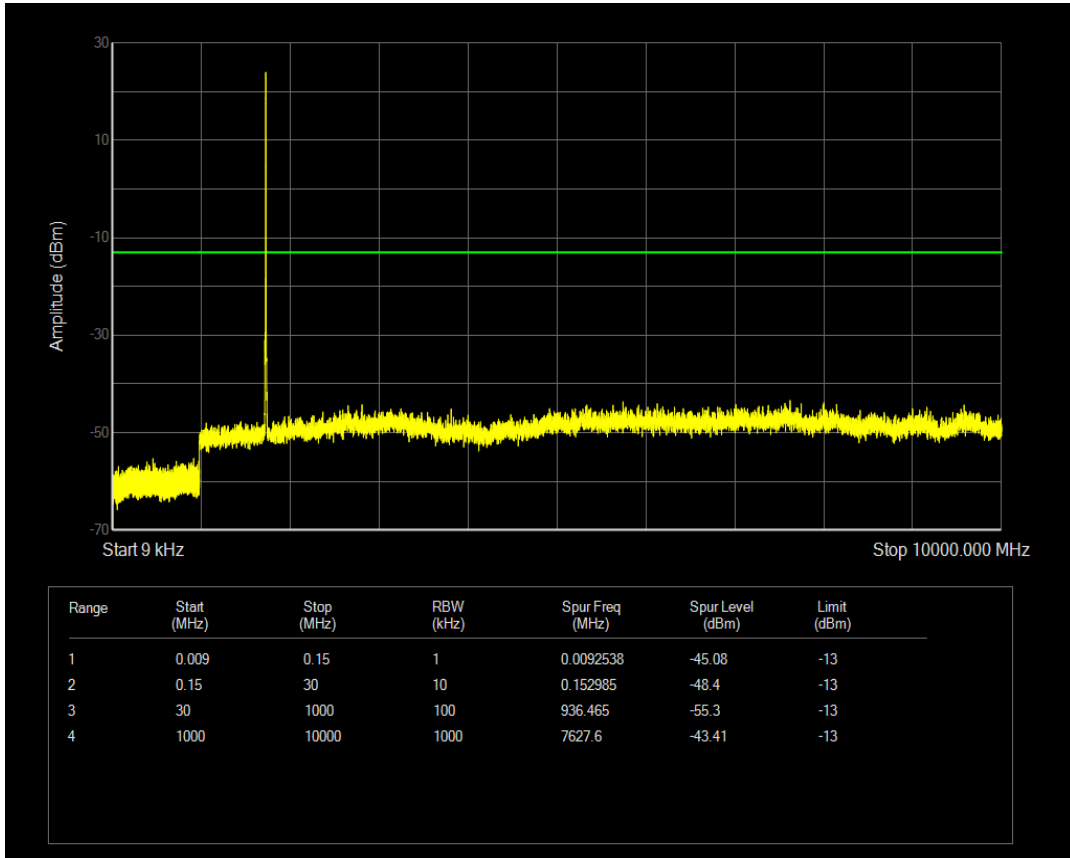

Band66 QAM16 BW=3MHz Channel=132322 RB Size=15 Position=#0

Band66 QPSK BW=3MHz Channel=132657 RB Size=1 Position=#0