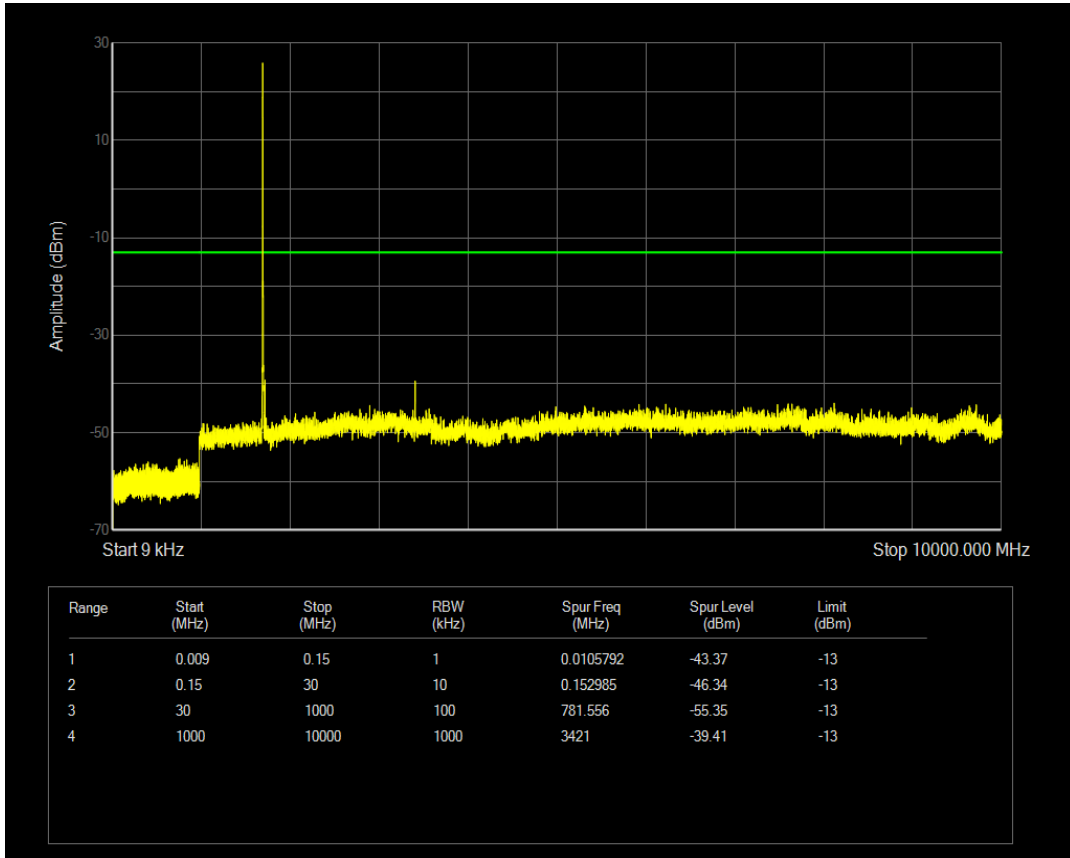

Band66 QAM16 BW=3MHz Channel=131987 RB Size=1 Position=#0

Band66 QPSK BW=3MHz Channel=132322 RB Size=1 Position=#0