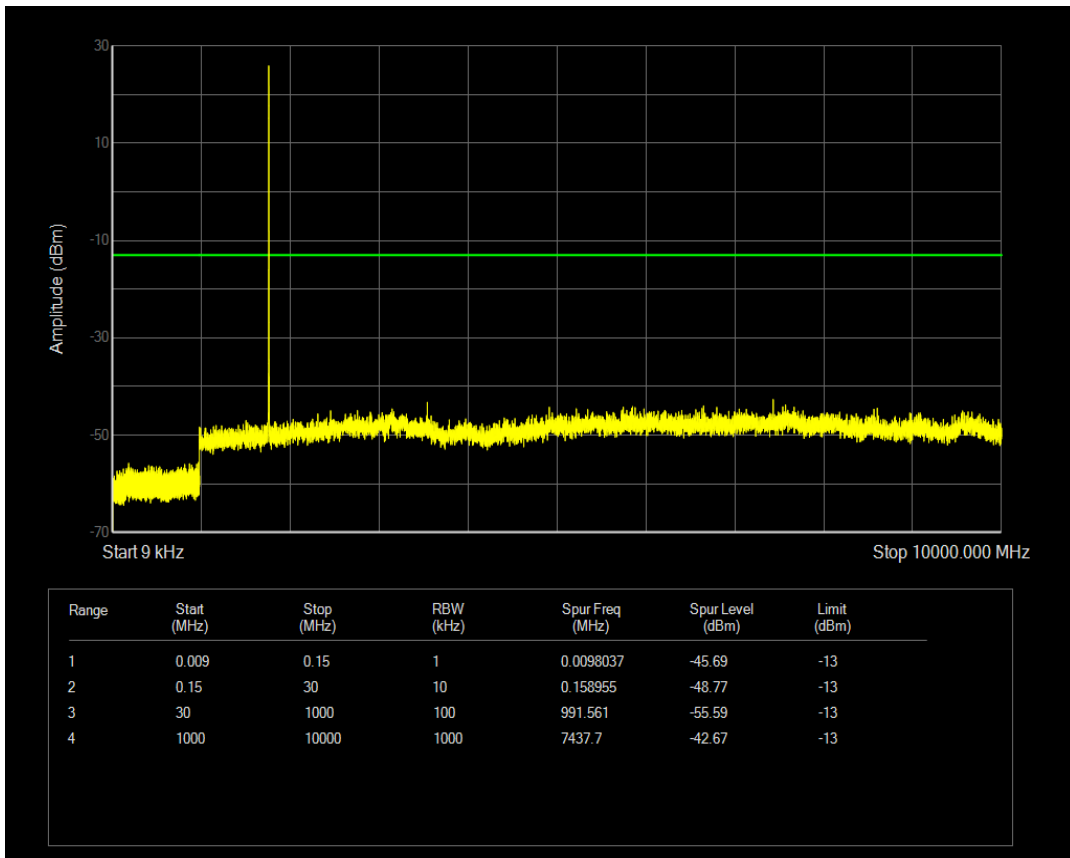

Band66 QAM16 BW=1.4MHz Channel=132665 RB Size=1 Position=#0

Band66 QPSK BW=3MHz Channel=131987 RB Size=1 Position=#0