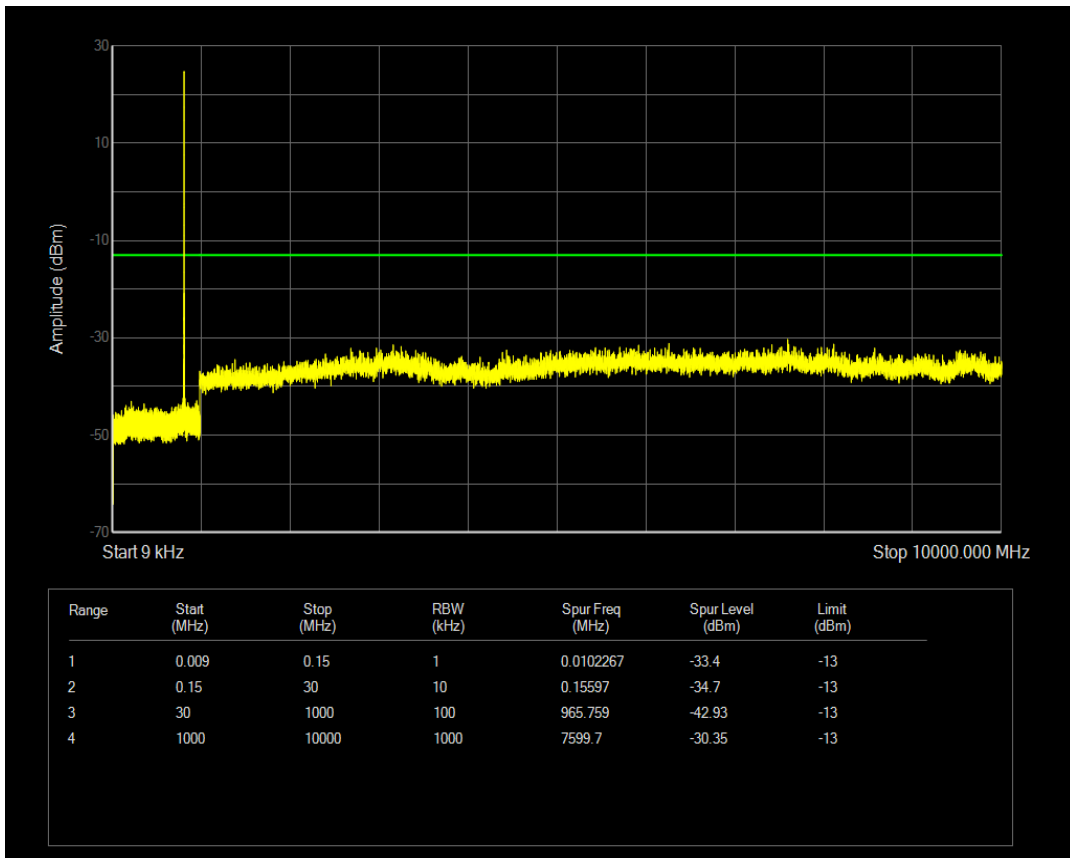

Band5 QAM16 BW=3MHz Channel=20415 RB Size=1 Position=#0

Band5 QAM16 BW=3MHz Channel=20415 RB Size=15 Position=#0