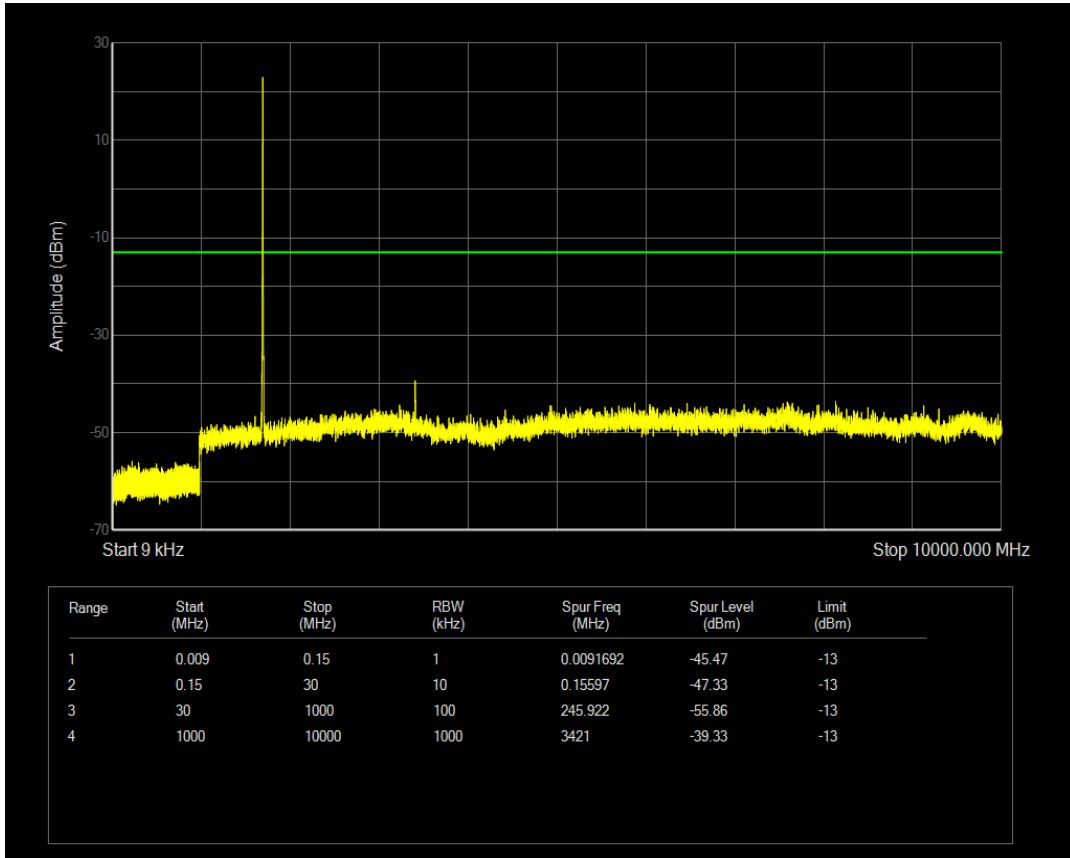

Band66 QAM16 BW=1.4MHz Channel=132665 RB Size=1 Position=#0

Band66 QPSK BW=3MHz Channel=131987 RB Size=1 Position=#0

Band66 QAM16 BW=1.4MHz Channel=132665 RB Size=6 Position=#0

Band66 QPSK BW=3MHz Channel=131987 RB Size=15 Position=#0