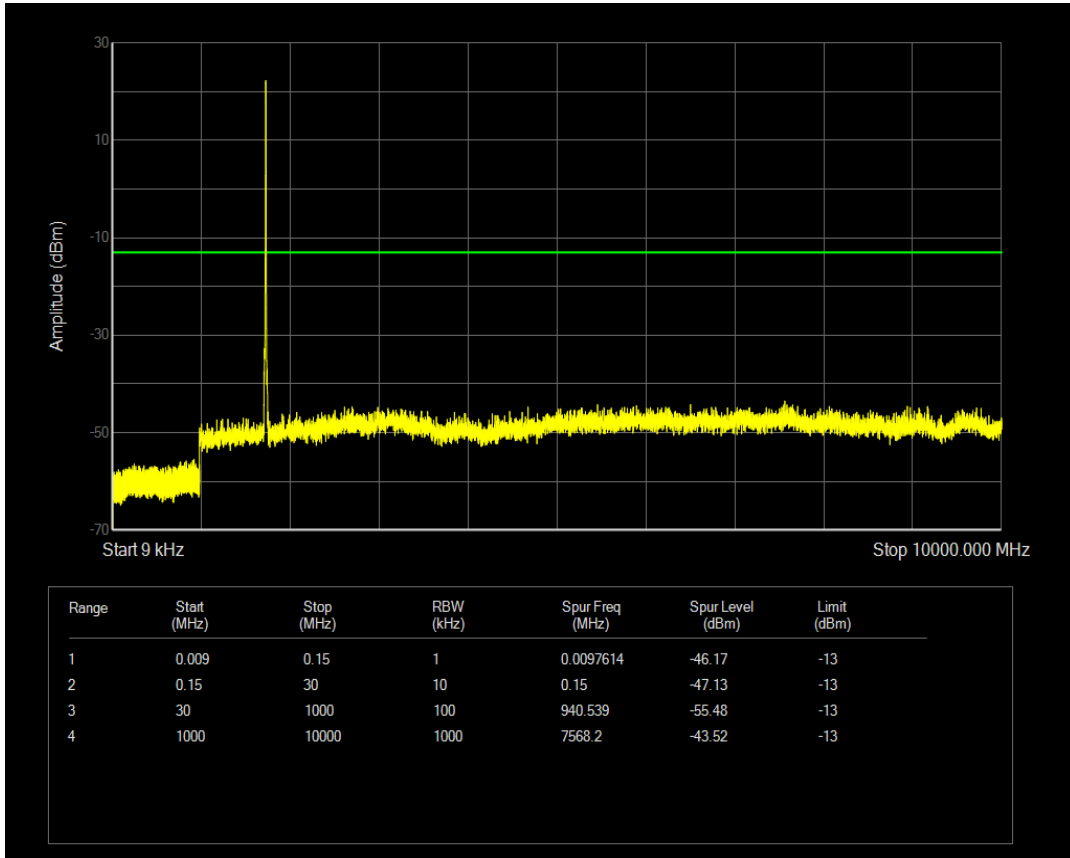

Band66 QAM16 BW=5MHz Channel=131997 RB Size=25 Position=#0

Band66 QAM16 BW=5MHz Channel=131997 RB Size=1 Position=#0

Band66 QPSK BW=5MHz Channel=132322 RB Size=1 Position=#0

Band66 QPSK BW=5MHz Channel=132322 RB Size=25 Position=#0

Band66 QAM16 BW=5MHz Channel=132322 RB Size=1 Position=#0

Band66 QAM16 BW=5MHz Channel=132322 RB Size=25 Position=#0