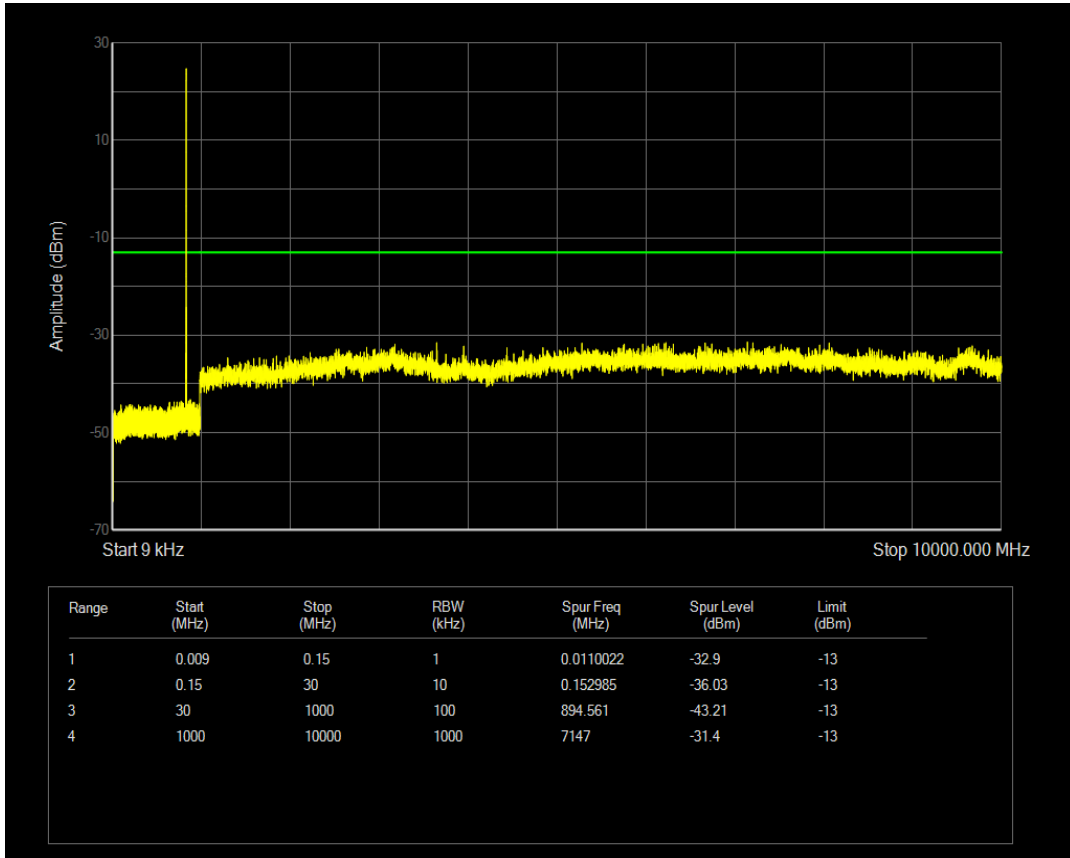

Band5 QAM16 BW=1.4MHz Channel=20525 RB Size=6 Position=#0

Band5 QAM16 BW=1.4MHz Channel=20525 RB Size=1 Position=#0

Band5 QPSK BW=1.4MHz Channel=20643 RB Size=6 Position=#0

Band5 QPSK BW=1.4MHz Channel=20643 RB Size=1 Position=#0

Band5 QAM16 BW=1.4MHz Channel=20643 RB Size=1 Position=#0

Band5 QPSK BW=3MHz Channel=20415 RB Size=1 Position=#0

Band5 QAM16 BW=1.4MHz Channel=20643 RB Size=6 Position=#0

Band5 QPSK BW=3MHz Channel=20415 RB Size=15 Position=#0