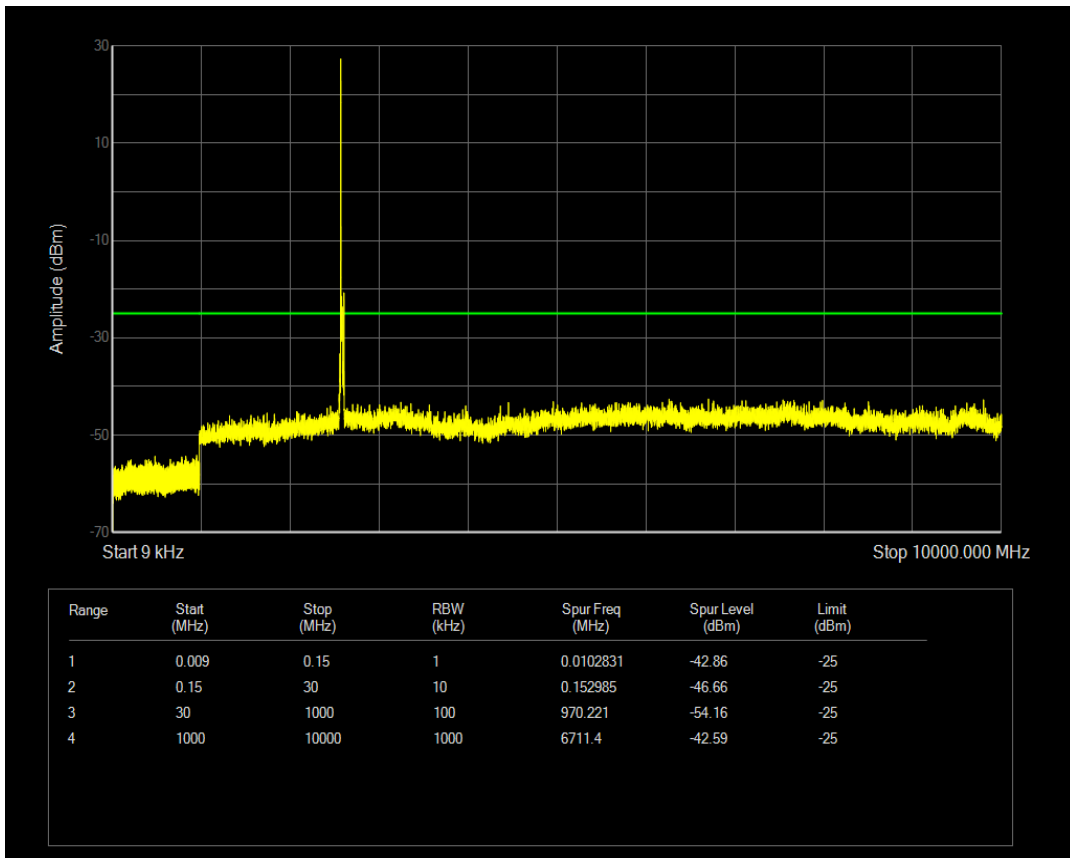

Band41 QAM16 BW=20MHz Channel=40140 RB Size=100 Position=#0

Band41 QAM16 BW=20MHz Channel=40140 RB Size=1 Position=#0

Band41 QPSK BW=20MHz Channel=40640 RB Size=1 Position=#0

Band41 QPSK BW=20MHz Channel=40640 RB Size=100 Position=#0

Band41 QAM16 BW=20MHz Channel=40640 RB Size=1 Position=#0

Band41 QAM16 BW=20MHz Channel=40640 RB Size=100 Position=#0

Band41 QPSK BW=20MHz Channel=41140 RB Size=1 Position=#0

Band41 QPSK BW=20MHz Channel=41140 RB Size=100 Position=#0