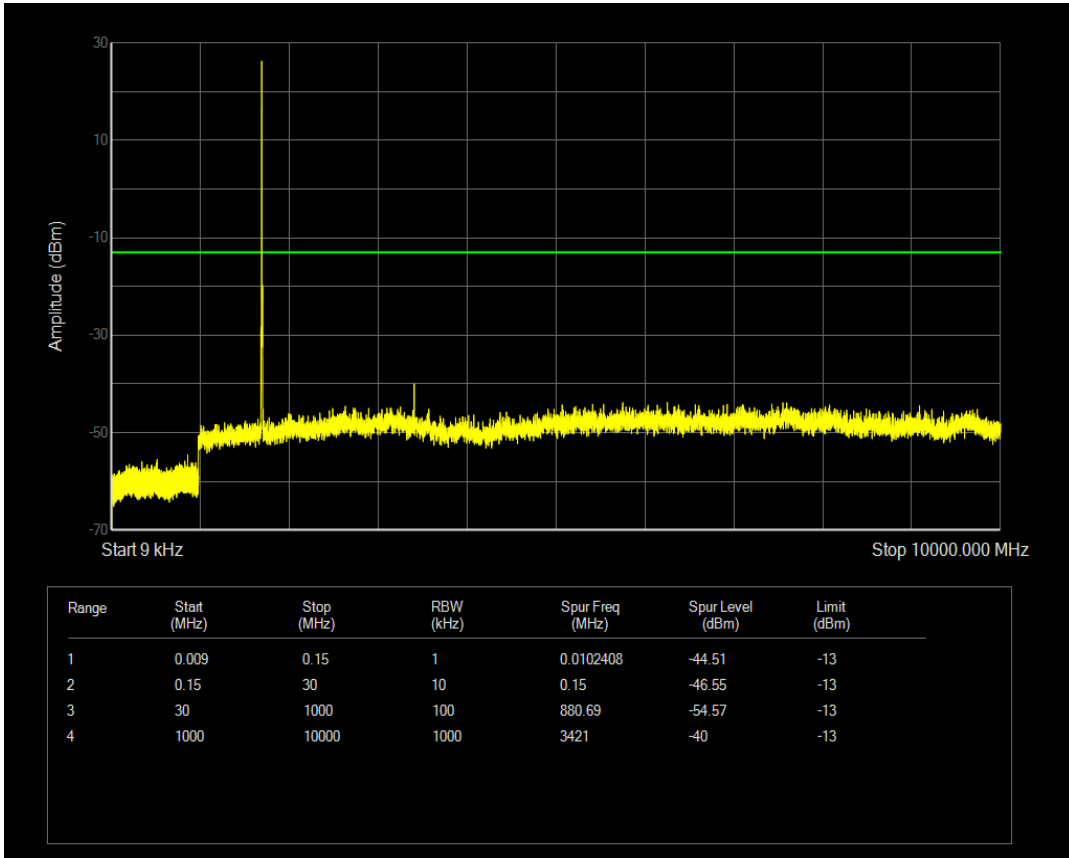

Band66 QAM16 BW=3MHz Channel=132322 RB Size=1 Position=#0

Band66 QAM16 BW=3MHz Channel=132322 RB Size=15 Position=#0

Band66 QPSK BW=3MHz Channel=132657 RB Size=1 Position=#0

Band66 QPSK BW=3MHz Channel=132657 RB Size=15 Position=#0

Band66 QAM16 BW=3MHz Channel=132657 RB Size=1 Position=#0

Band66 QPSK BW=5MHz Channel=131997 RB Size=1 Position=#0

Band66 QAM16 BW=3MHz Channel=132657 RB Size=15 Position=#0

Band66 QPSK BW=5MHz Channel=131997 RB Size=25 Position=#0