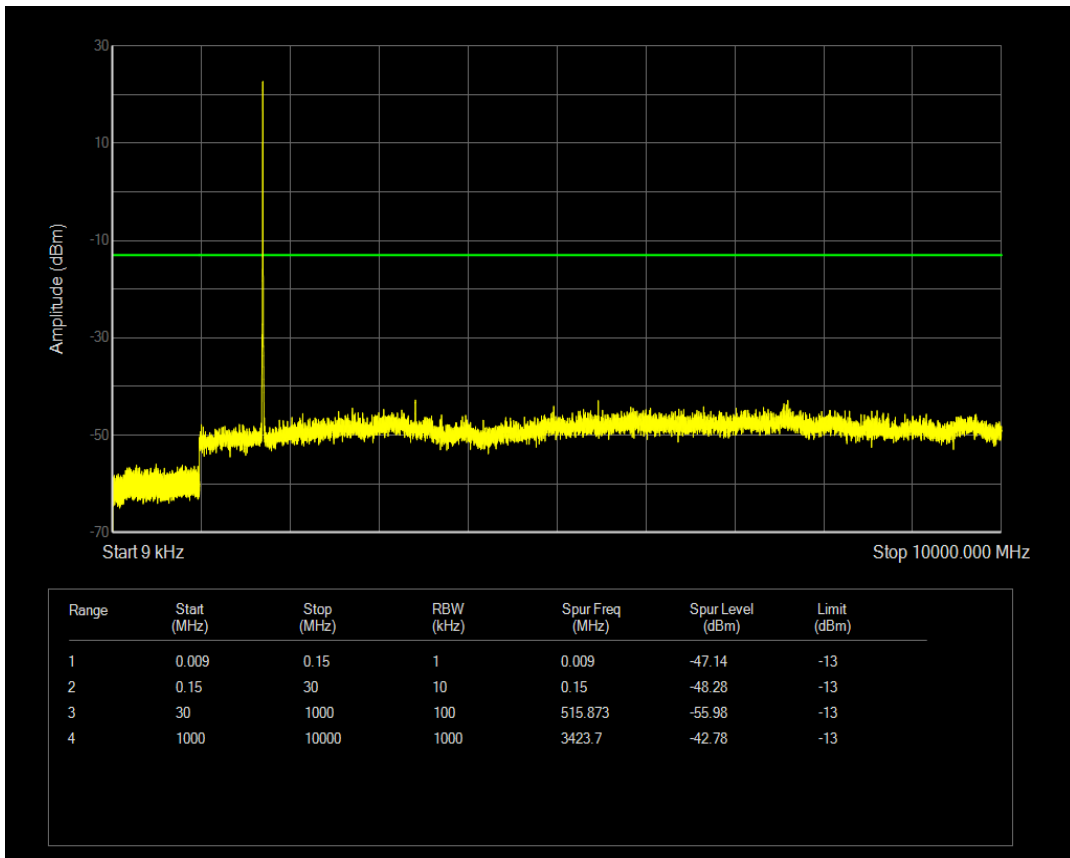

Band66 QAM16 BW=3MHz Channel=131987 RB Size=15 Position=#0

Band66 QAM16 BW=3MHz Channel=131987 RB Size=1 Position=#0