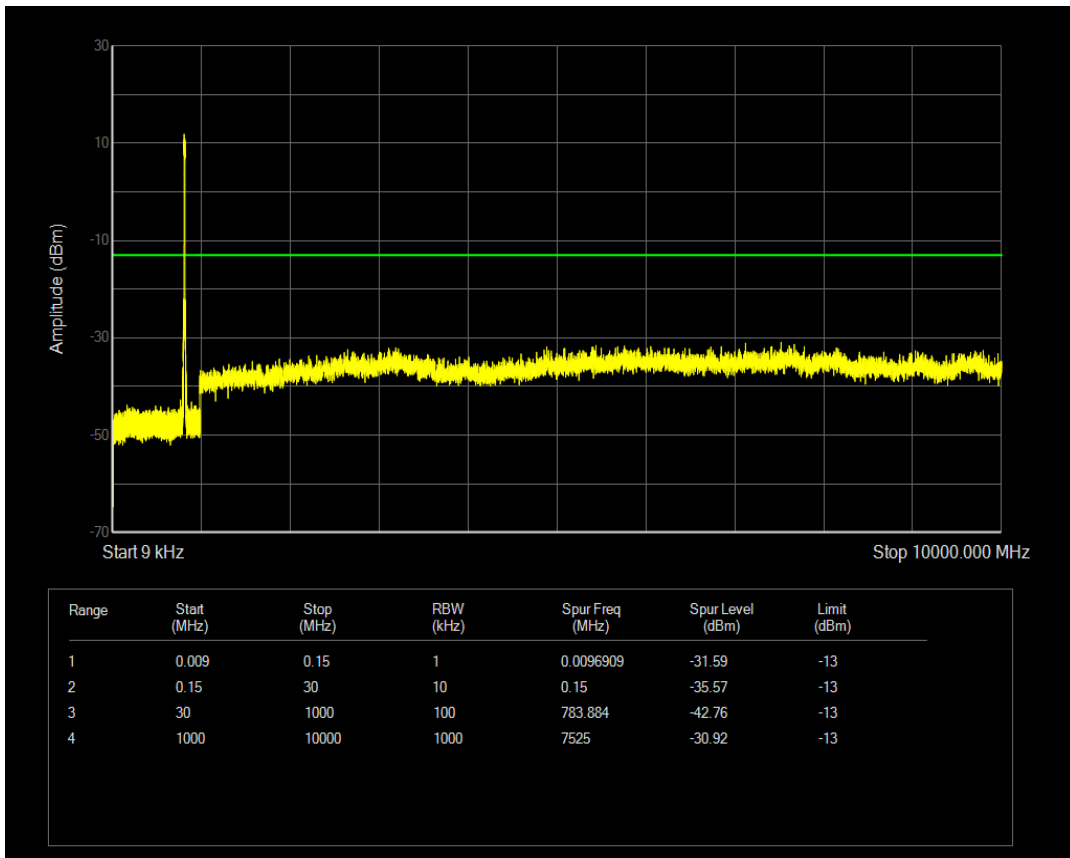

Band5 QAM16 BW=5MHz Channel=20625 RB Size=25 Position=#0

Band5 QAM16 BW=5MHz Channel=20625 RB Size=1 Position=#0

Band5 QPSK BW=10MHz Channel=20450 RB Size=50 Position=#0

Band5 QPSK BW=10MHz Channel=20450 RB Size=1 Position=#0

Band5 QAM16 BW=10MHz Channel=20450 RB Size=1 Position=#0

Band5 QPSK BW=10MHz Channel=20525 RB Size=1 Position=#0

Band5 QAM16 BW=10MHz Channel=20450 RB Size=50 Position=#0

Band5 QPSK BW=10MHz Channel=20525 RB Size=50 Position=#0