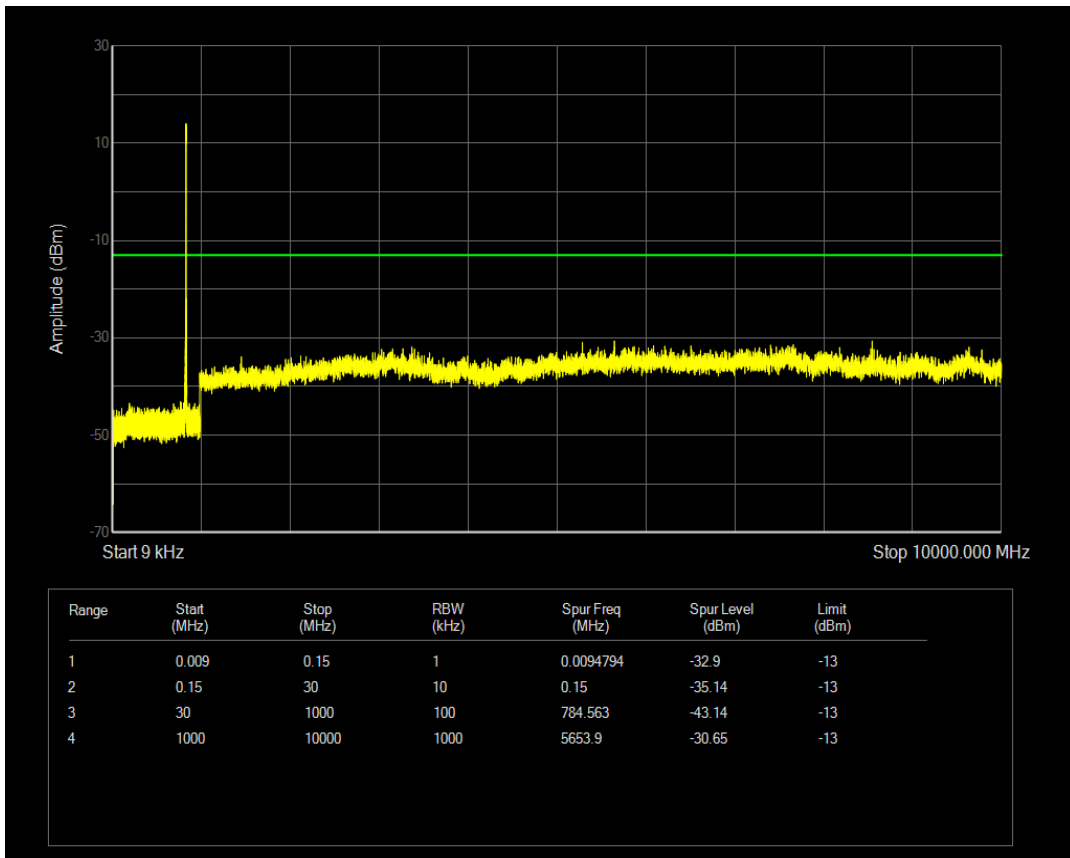

Band5 QAM16 BW=5MHz Channel=20625 RB Size=25 Position=#0

Band5 QAM16 BW=5MHz Channel=20625 RB Size=1 Position=#0