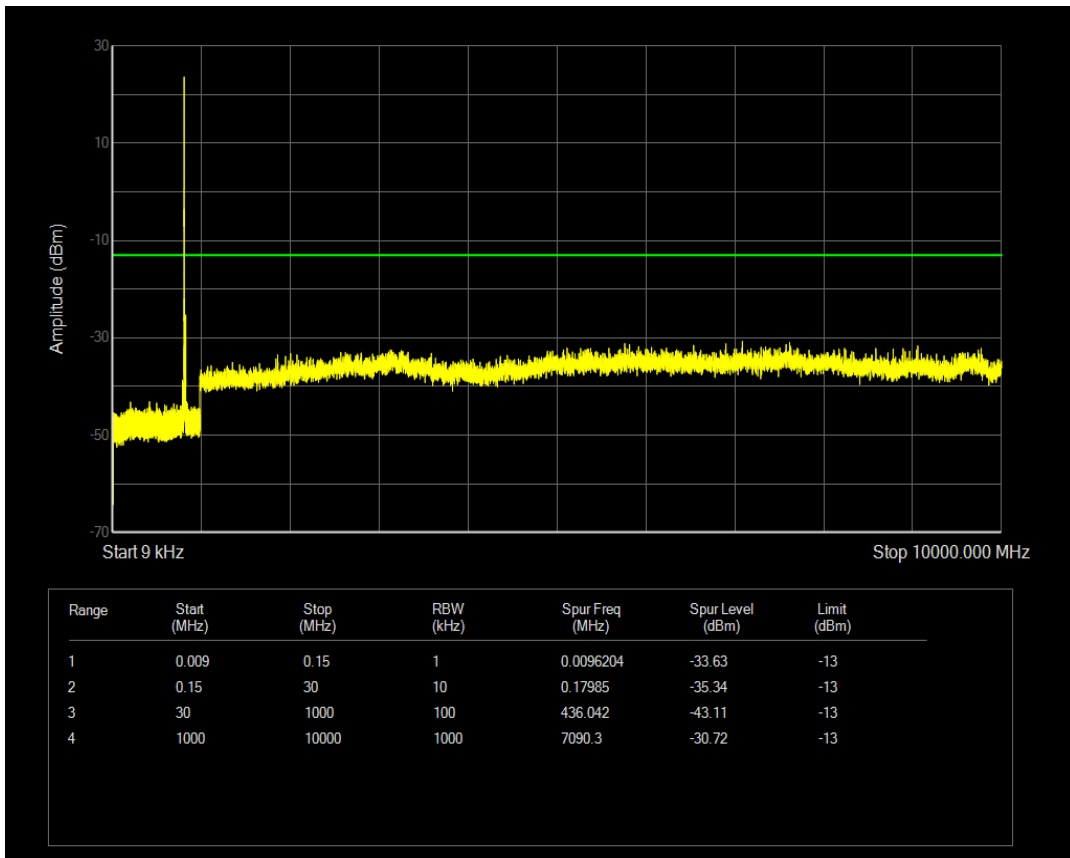

Band5 QAM16 BW=5MHz Channel=20625 RB Size=25 Position=#0

Band5 QAM16 BW=5MHz Channel=20625 RB Size=1 Position=#0

Band5 QPSK BW=10MHz Channel=20450 RB Size=50 Position=#0

Band5 QPSK BW=10MHz Channel=20450 RB Size=1 Position=#0

Band5 QAM16 BW=10MHz Channel=20450 RB Size=1 Position=#0

Band5 QPSK BW=10MHz Channel=20525 RB Size=1 Position=#0

Band5 QAM16 BW=10MHz Channel=20450 RB Size=50 Position=#0

Band5 QPSK BW=10MHz Channel=20525 RB Size=50 Position=#0