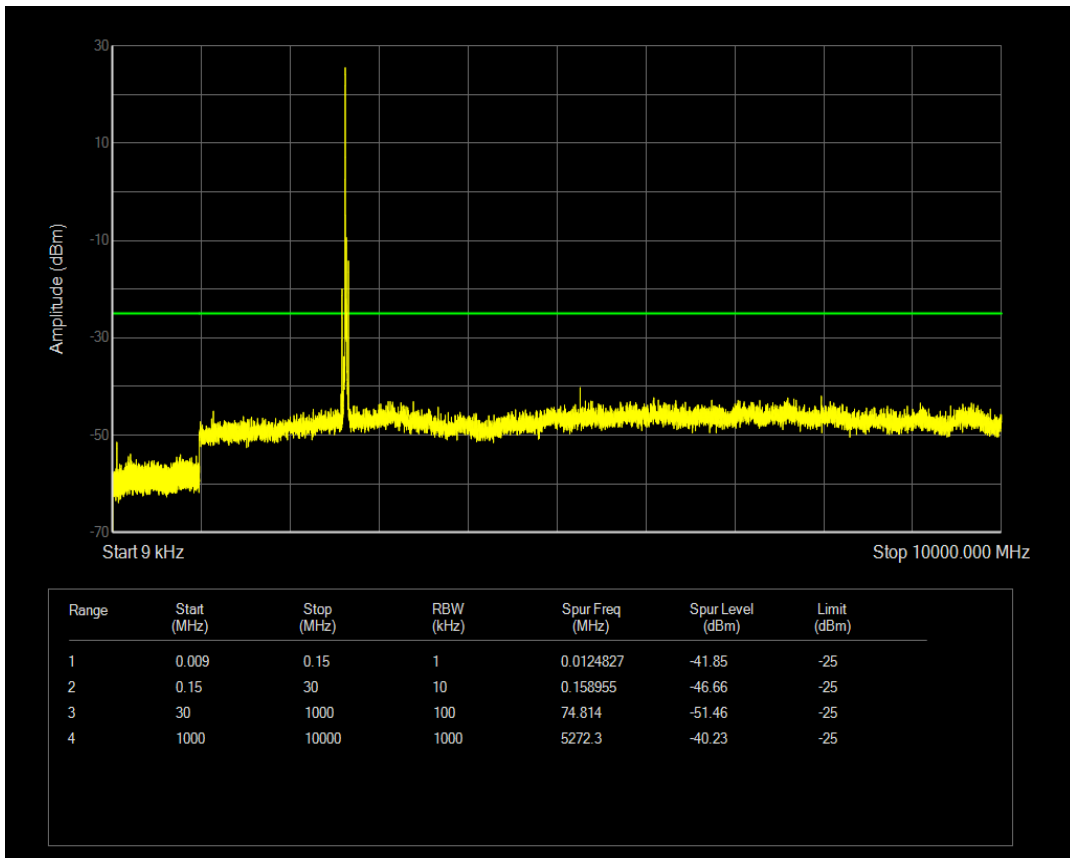

Band41 QAM16 BW=20MHz Channel=40140 RB Size=100 Position=#0

Band41 QAM16 BW=20MHz Channel=40140 RB Size=1 Position=#0

Band41 QPSK BW=20MHz Channel=40640 RB Size=1 Position=#0

Band41 QPSK BW=20MHz Channel=40640 RB Size=100 Position=#0

Band41 QAM16 BW=20MHz Channel=40640 RB Size=1 Position=#0

Band41 QAM16 BW=20MHz Channel=40640 RB Size=100 Position=#0

Band41 QPSK BW=20MHz Channel=41140 RB Size=1 Position=#0

Band41 QPSK BW=20MHz Channel=41140 RB Size=100 Position=#0