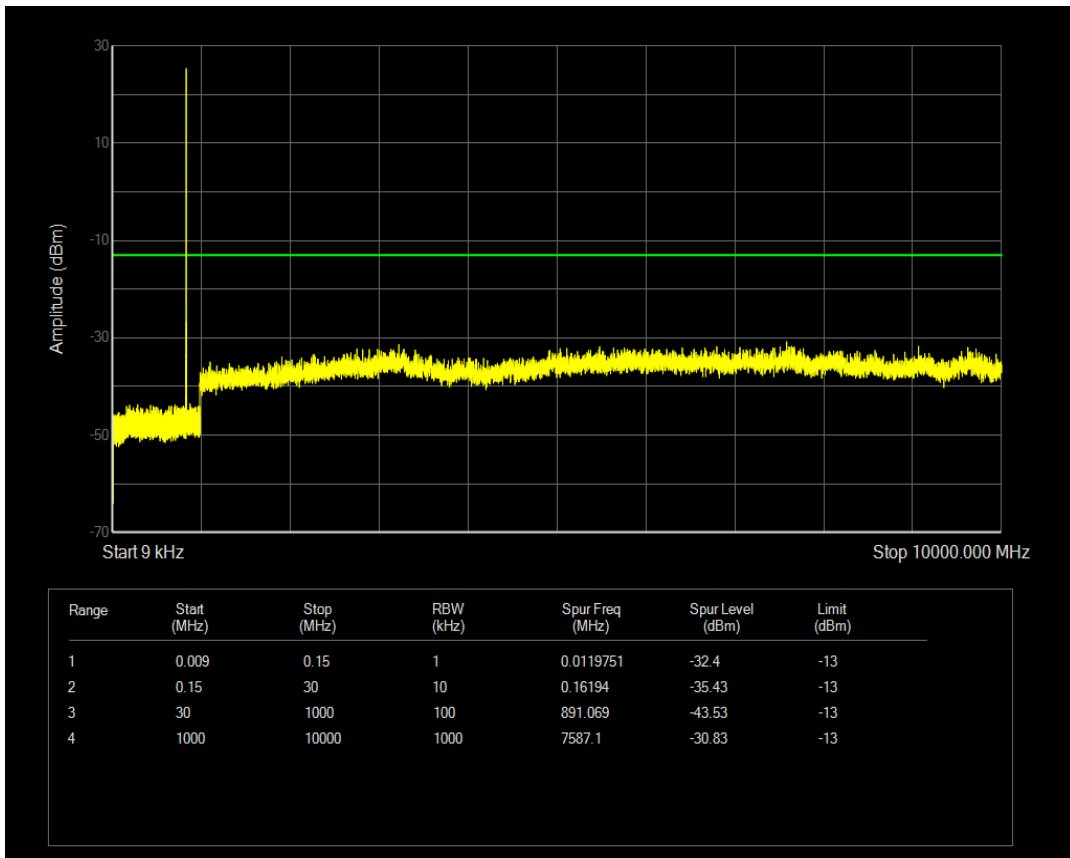

Band5 QAM16 BW=1.4MHz Channel=20525 RB Size=6 Position=#0

Band5 QAM16 BW=1.4MHz Channel=20525 RB Size=1 Position=#0

Band5 QPSK BW=1.4MHz Channel=20643 RB Size=6 Position=#0

Band5 QPSK BW=1.4MHz Channel=20643 RB Size=1 Position=#0

Band5 QAM16 BW=1.4MHz Channel=20643 RB Size=1 Position=#0

Band5 QPSK BW=3MHz Channel=20415 RB Size=1 Position=#0

Band5 QAM16 BW=1.4MHz Channel=20643 RB Size=6 Position=#0

Band5 QPSK BW=3MHz Channel=20415 RB Size=15 Position=#0