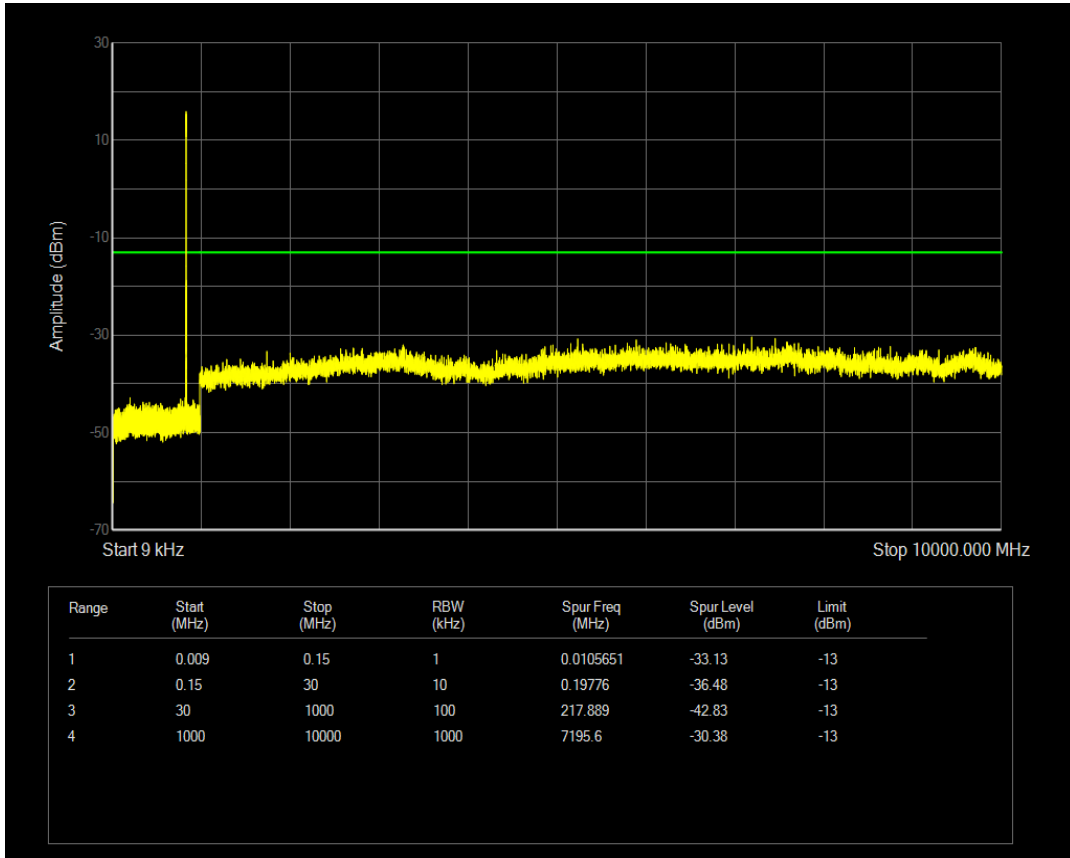

Band5 QAM16 BW=3MHz Channel=20635 RB Size=15 Position=#0

Band5 QPSK BW=5MHz Channel=20425 RB Size=1 Position=#0