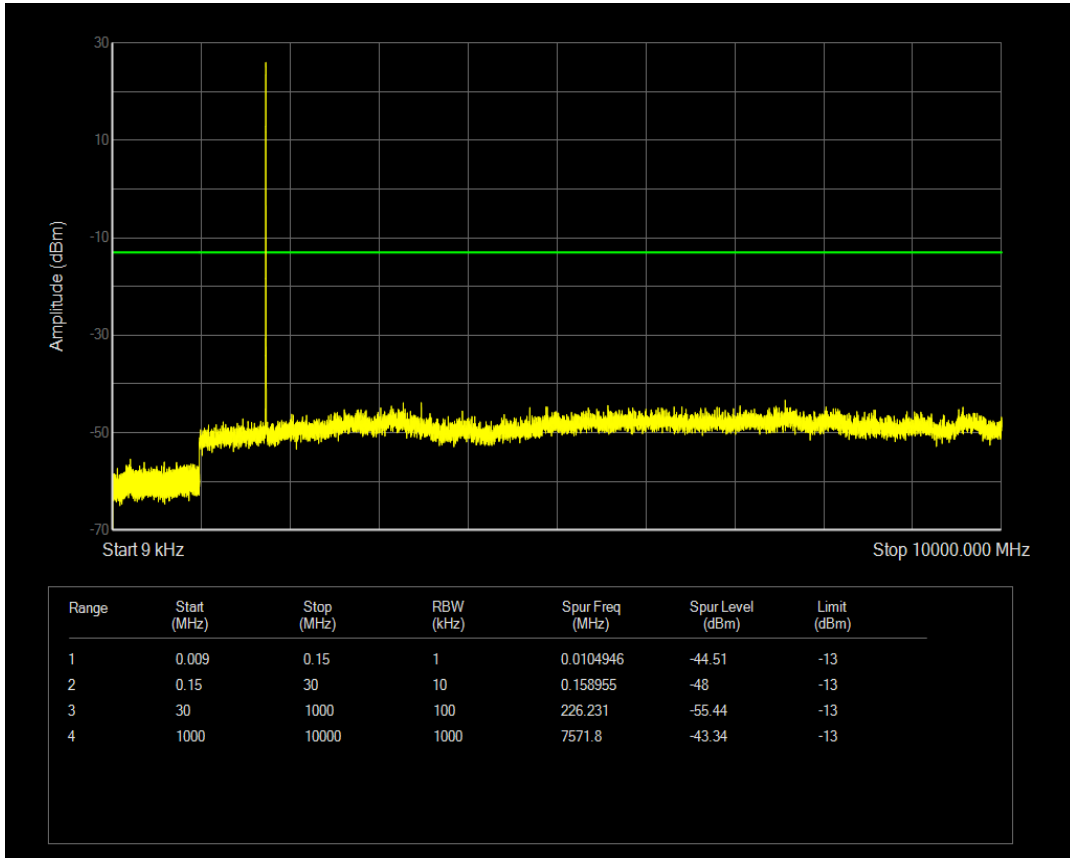

Band66 QAM16 BW=1.4MHz Channel=132322 RB Size=6 Position=#0

Band66 QPSK BW=1.4MHz Channel=132665 RB Size=6 Position=#0