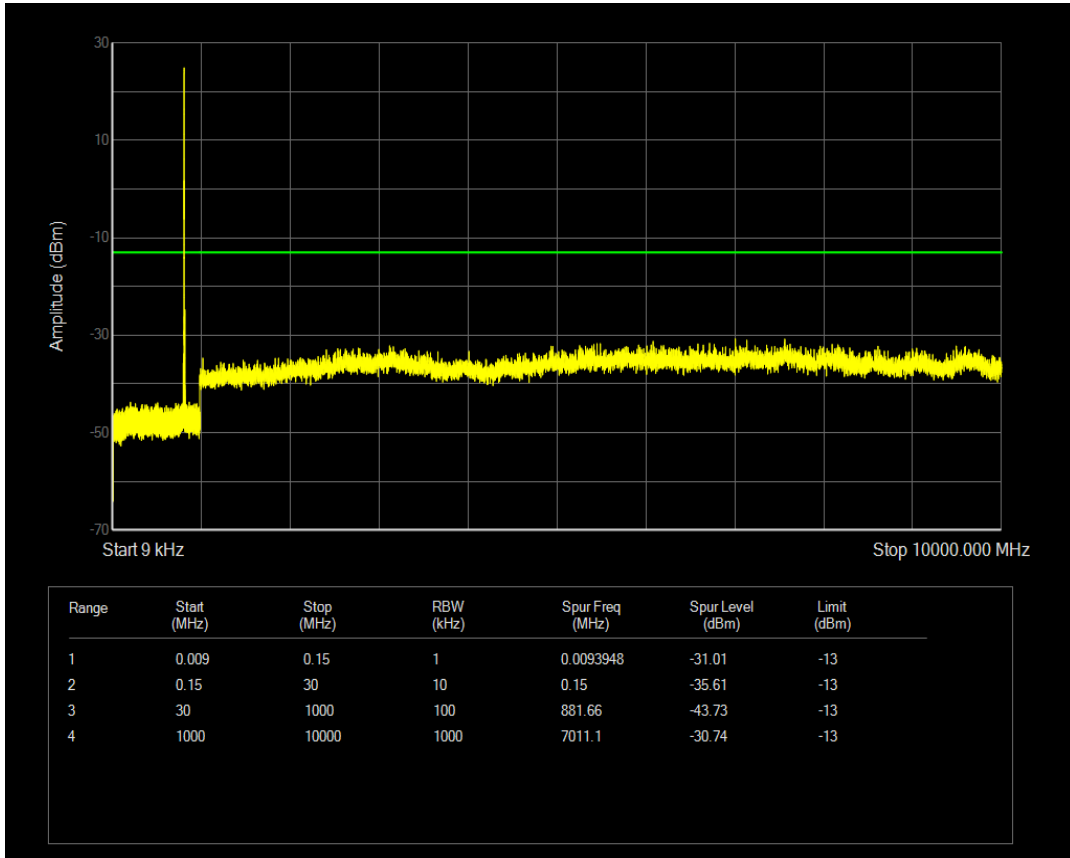

Band5 QAM16 BW=3MHz Channel=20635 RB Size=1 Position=#0

Band5 QAM16 BW=3MHz Channel=20635 RB Size=15 Position=#0

Band5 QPSK BW=5MHz Channel=20425 RB Size=1 Position=#0

Band5 QAM16 BW=5MHz Channel=20425 RB Size=1 Position=#0