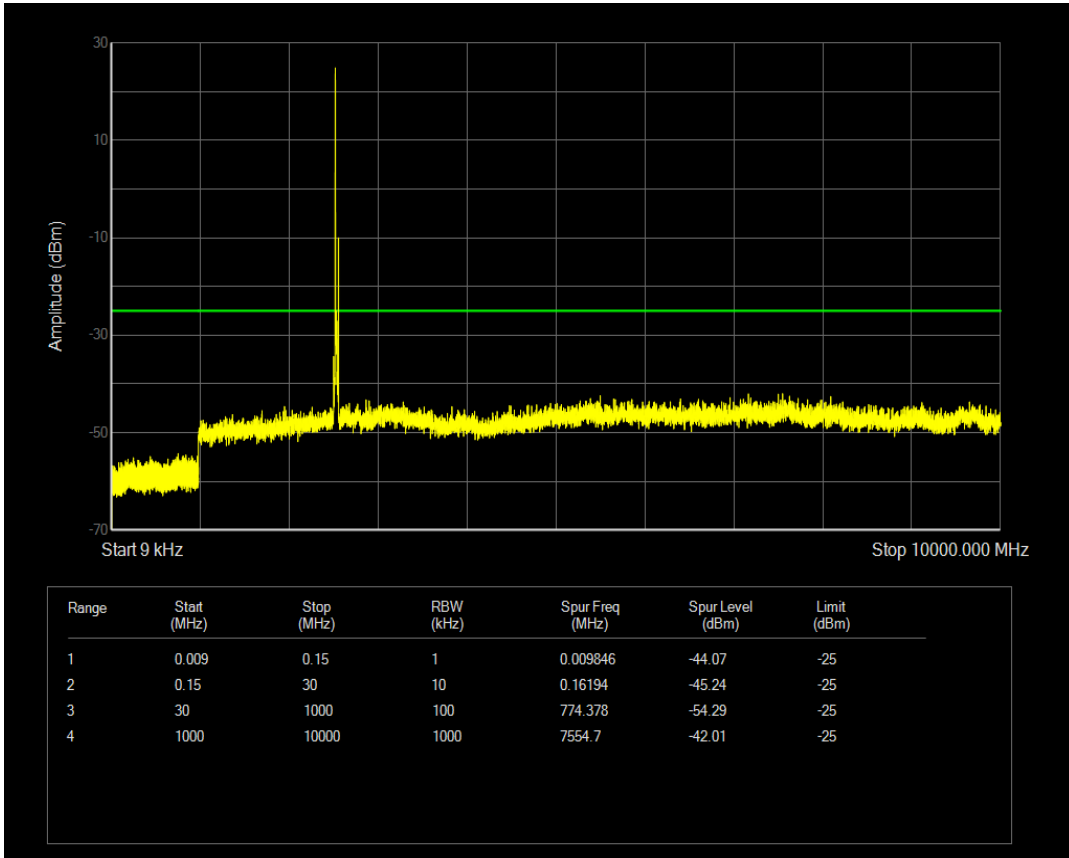

Band41 QAM16 BW=20MHz Channel=40140 RB Size=100 Position=#0

Band41 QAM16 BW=20MHz Channel=40140 RB Size=1 Position=#0

Band41 QPSK BW=20MHz Channel=40640 RB Size=1 Position=#0

Band41 QPSK BW=20MHz Channel=40640 RB Size=100 Position=#0

Band41 QAM16 BW=20MHz Channel=40640 RB Size=1 Position=#0

Band41 QAM16 BW=20MHz Channel=40640 RB Size=100 Position=#0

Band41 QPSK BW=20MHz Channel=41140 RB Size=1 Position=#0

Band41 QPSK BW=20MHz Channel=41140 RB Size=100 Position=#0