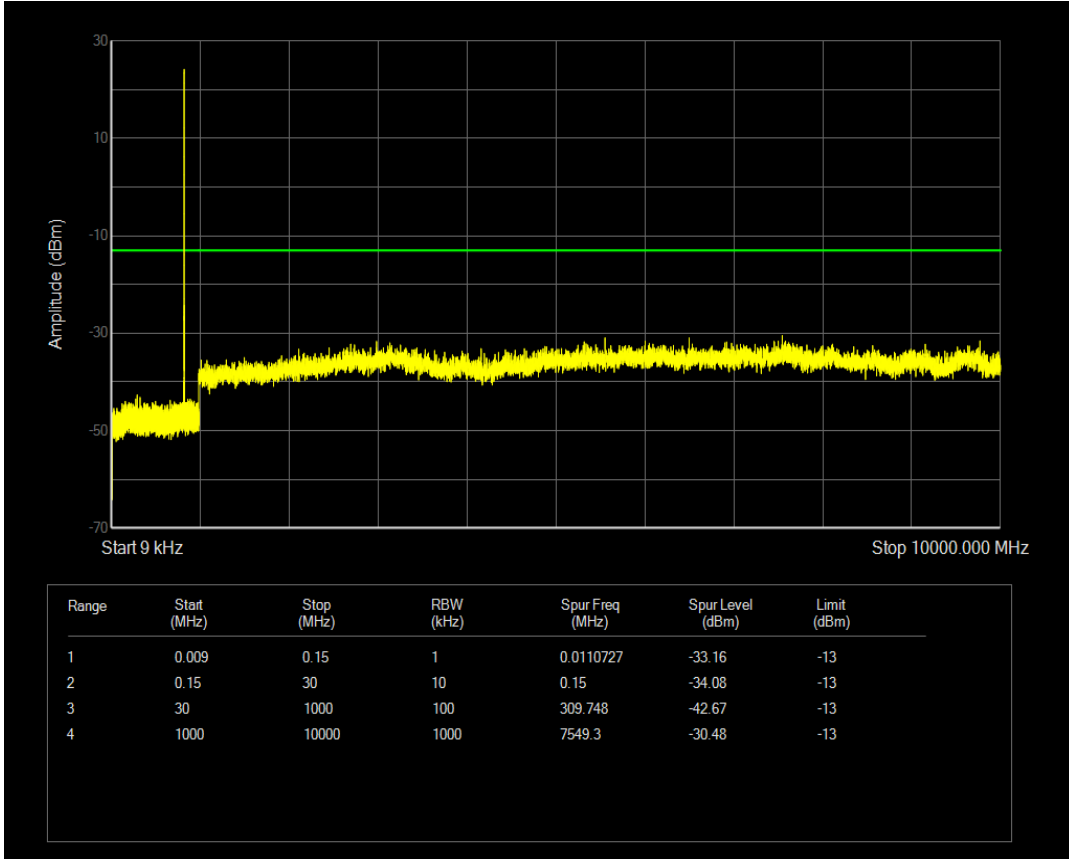

Band5 QAM16 BW=1.4MHz Channel=20407 RB Size=1 Position=#0

Band5 QPSK BW=1.4MHz Channel=20525 RB Size=1 Position=#0

Band5 QAM16 BW=1.4MHz Channel=20407 RB Size=6 Position=#0

Band5 QPSK BW=1.4MHz Channel=20525 RB Size=6 Position=#0

Band5 QAM16 BW=1.4MHz Channel=20525 RB Size=6 Position=#0

Band5 QAM16 BW=1.4MHz Channel=20525 RB Size=1 Position=#0

Band5 QPSK BW=1.4MHz Channel=20643 RB Size=6 Position=#0

Band5 QPSK BW=1.4MHz Channel=20643 RB Size=1 Position=#0