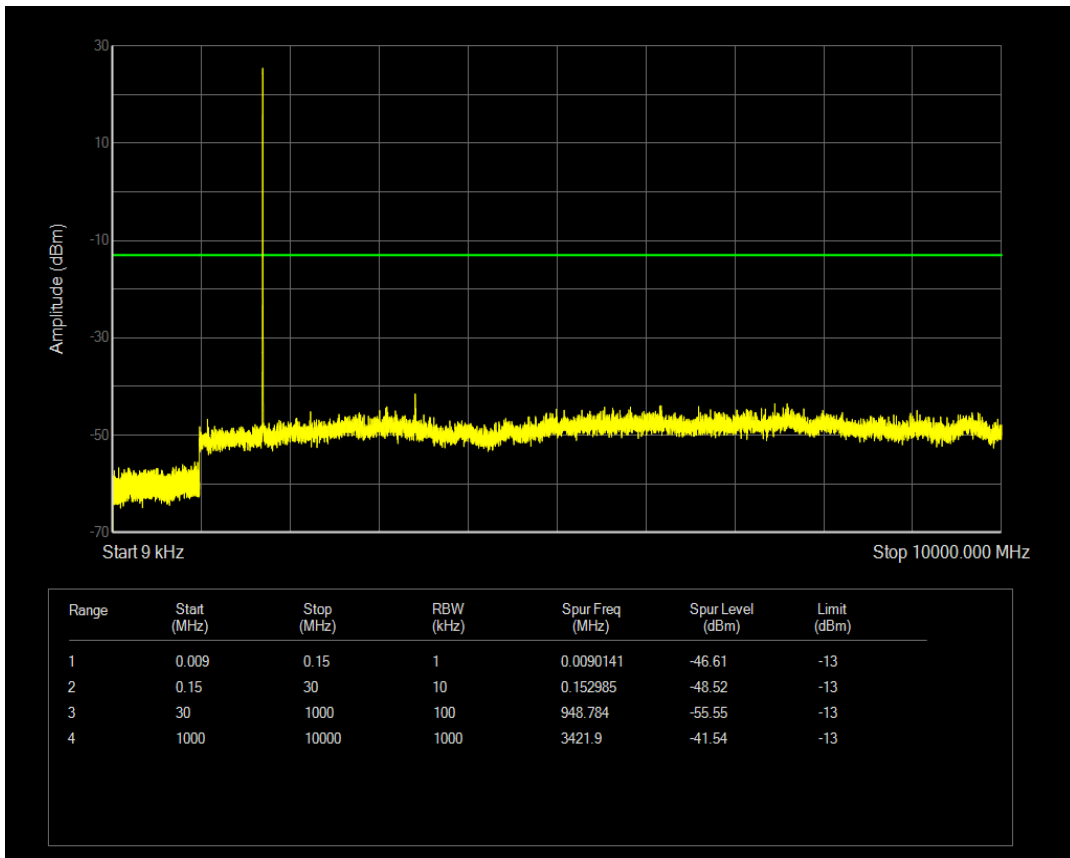

Band5 QAM16 BW=10MHz Channel=20525 RB Size=50 Position=#0

Band5 QAM16 BW=10MHz Channel=20525 RB Size=1 Position=#0

Band5 QPSK BW=10MHz Channel=20600 RB Size=1 Position=#0

Band5 QPSK BW=10MHz Channel=20600 RB Size=50 Position=#0

Band5 QAM16 BW=10MHz Channel=20600 RB Size=1 Position=#0

Band5 QAM16 BW=10MHz Channel=20600 RB Size=50 Position=#0

Band66 QPSK BW=1.4MHz Channel=131979 RB Size=6 Position=#0

Band66 QPSK BW=1.4MHz Channel=131979 RB Size=1 Position=#0