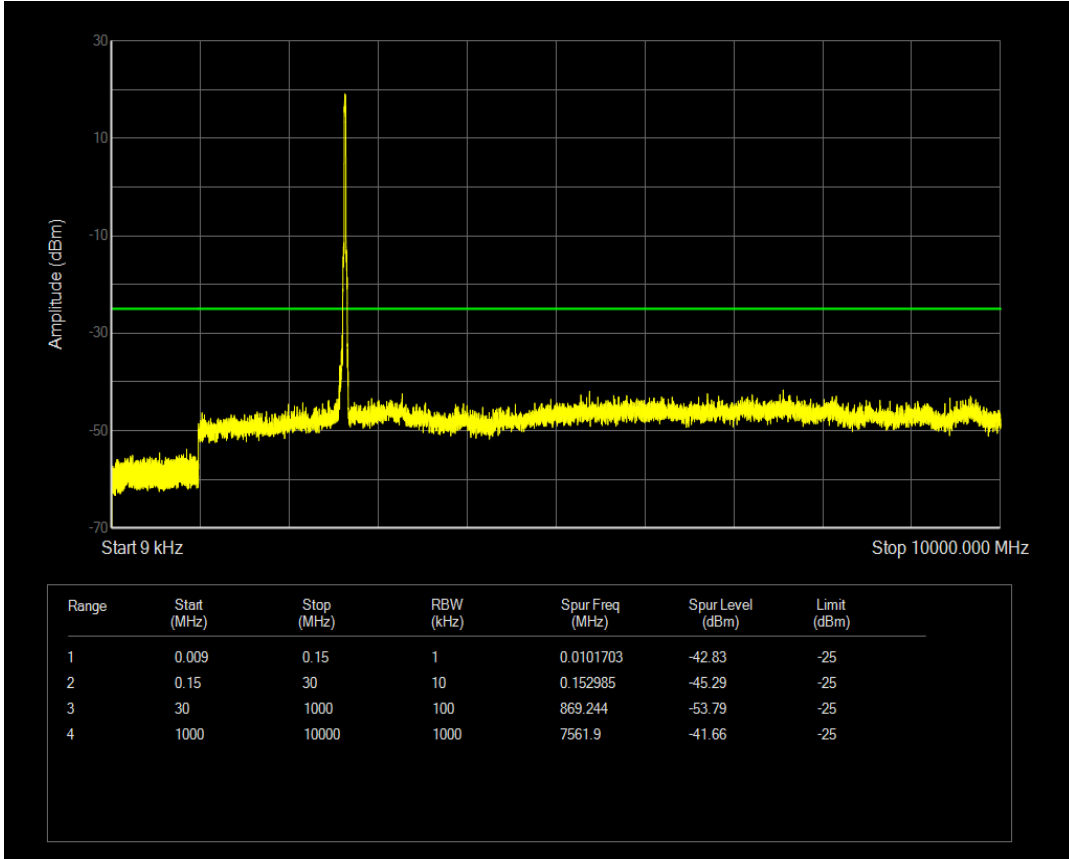

Band41 QAM16 BW=20MHz Channel=40640 RB Size=1 Position=#0

Band41 QAM16 BW=20MHz Channel=40640 RB Size=100 Position=#0

Band41 QPSK BW=20MHz Channel=41140 RB Size=1 Position=#0

Band41 QPSK BW=20MHz Channel=41140 RB Size=100 Position=#0

Band41 QAM16 BW=20MHz Channel=41140 RB Size=100 Position=#0

Band41 QAM16 BW=20MHz Channel=41140 RB Size=1 Position=#0

Band5 QPSK BW=1.4MHz Channel=20407 RB Size=6 Position=#0

Band5 QPSK BW=1.4MHz Channel=20407 RB Size=1 Position=#0