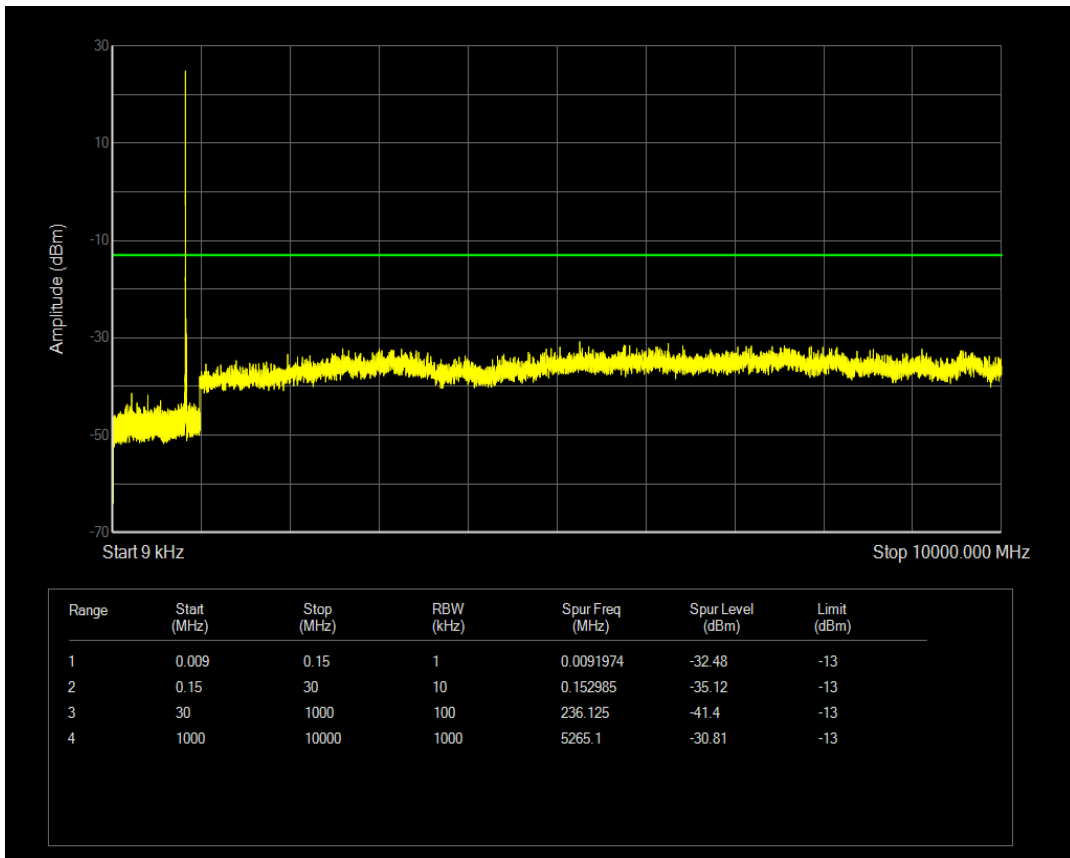

Band5 QAM16 BW=10MHz Channel=20525 RB Size=50 Position=#0

Band5 QAM16 BW=10MHz Channel=20525 RB Size=1 Position=#0

Band5 QPSK BW=10MHz Channel=20600 RB Size=1 Position=#0

Band5 QPSK BW=10MHz Channel=20600 RB Size=50 Position=#0

Band5 QAM16 BW=10MHz Channel=20600 RB Size=1 Position=#0

Band5 QAM16 BW=10MHz Channel=20600 RB Size=50 Position=#0

Band66 QPSK BW=1.4MHz Channel=131979 RB Size=6 Position=#0

Band66 QPSK BW=1.4MHz Channel=131979 RB Size=1 Position=#0