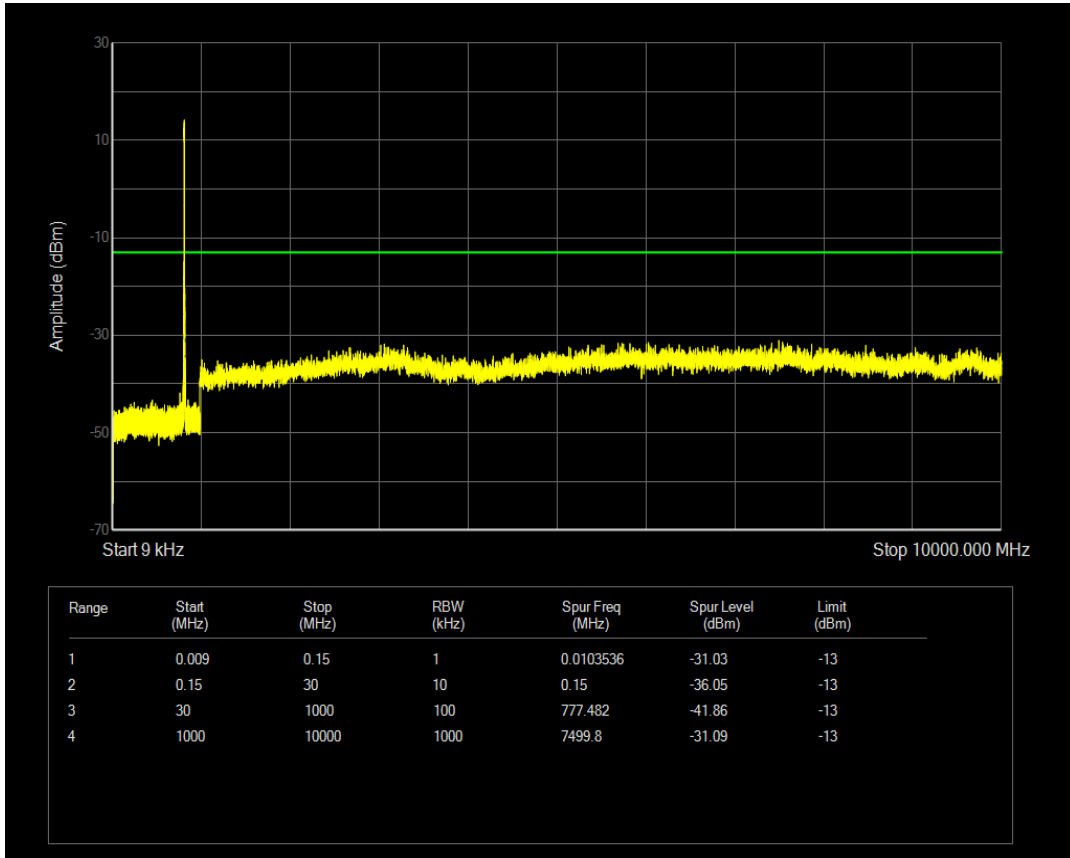

Band5 QAM16 BW=3MHz Channel=20635 RB Size=1 Position=#0

Band5 QAM16 BW=3MHz Channel=20635 RB Size=15 Position=#0

Band5 QPSK BW=5MHz Channel=20425 RB Size=1 Position=#0

Band5 QAM16 BW=5MHz Channel=20425 RB Size=1 Position=#0

Band5 QPSK BW=5MHz Channel=20425 RB Size=25 Position=#0

Band5 QAM16 BW=5MHz Channel=20425 RB Size=25 Position=#0

Band5 QPSK BW=5MHz Channel=20525 RB Size=25 Position=#0

Band5 QPSK BW=5MHz Channel=20525 RB Size=1 Position=#0