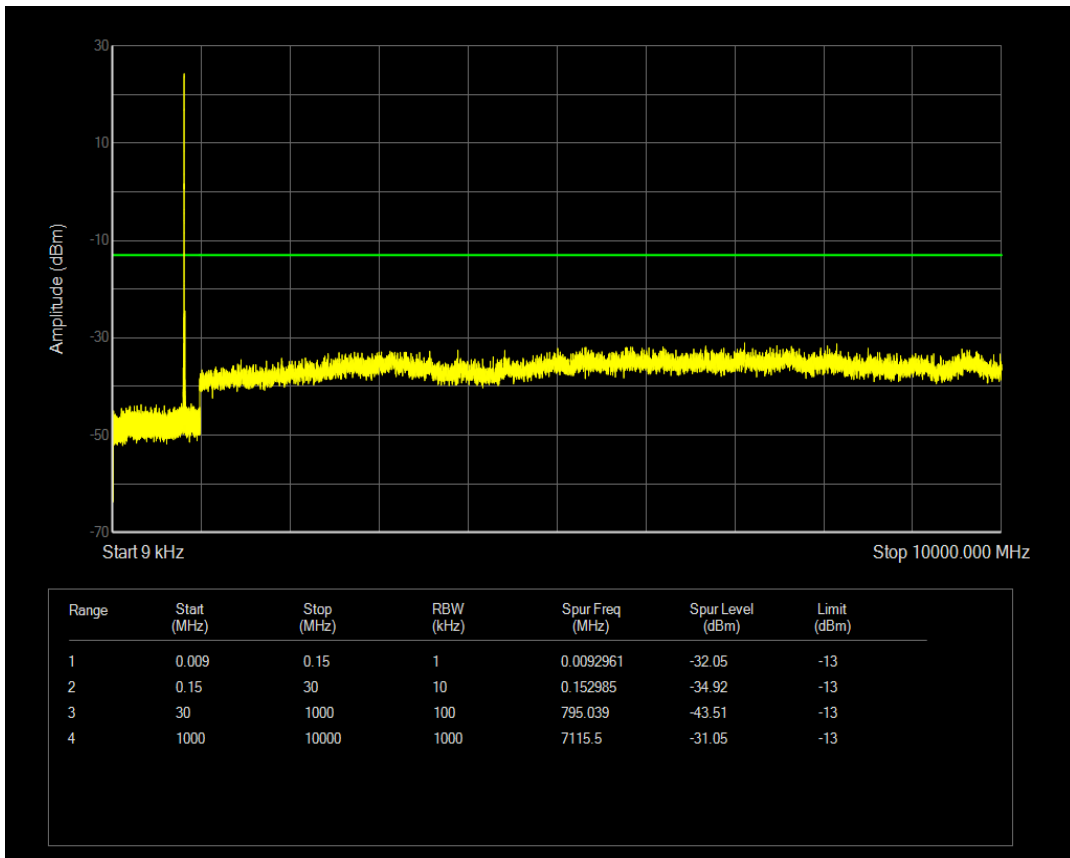

Band5 QPSK BW=5MHz Channel=20425 RB Size=1 Position=#0

Band5 QAM16 BW=5MHz Channel=20425 RB Size=1 Position=#0