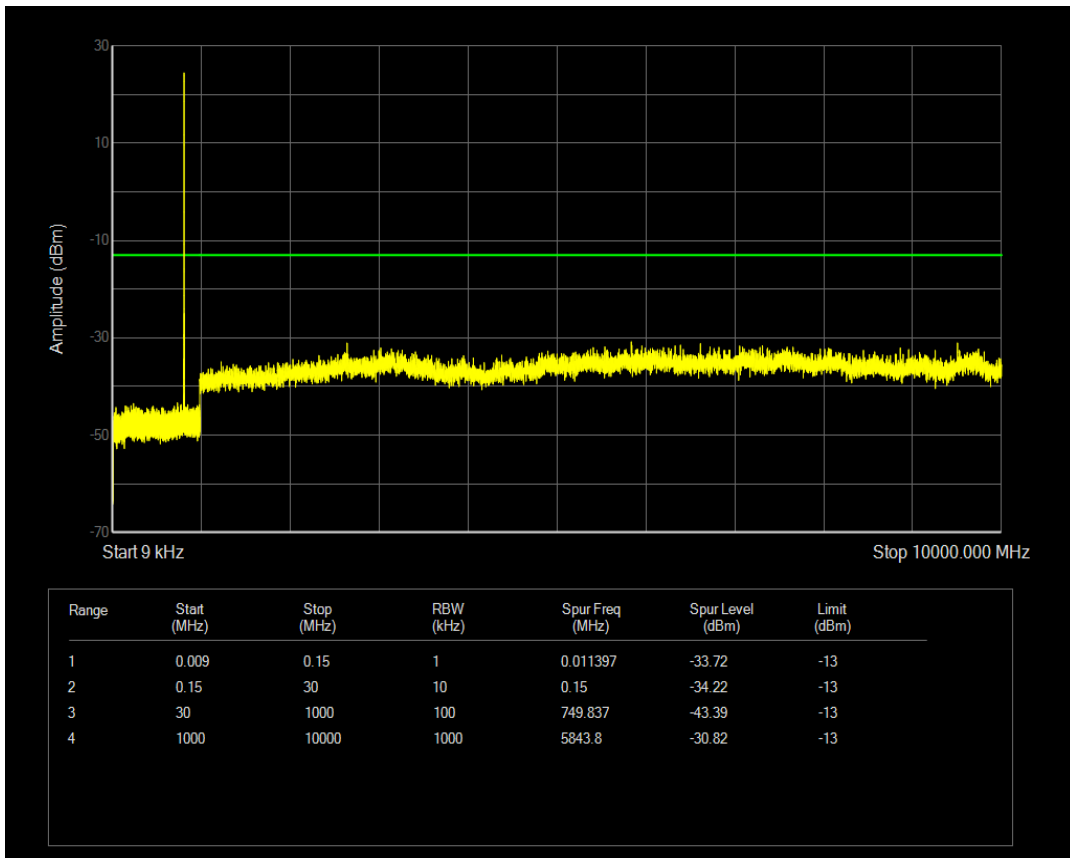

Band41 QAM16 BW=20MHz Channel=41140 RB Size=100 Position=#0

Band41 QAM16 BW=20MHz Channel=41140 RB Size=1 Position=#0

Band5 QPSK BW=1.4MHz Channel=20407 RB Size=6 Position=#0

Band5 QPSK BW=1.4MHz Channel=20407 RB Size=1 Position=#0

Band5 QAM16 BW=1.4MHz Channel=20407 RB Size=1 Position=#0

Band5 QPSK BW=1.4MHz Channel=20525 RB Size=1 Position=#0

Band5 QAM16 BW=1.4MHz Channel=20407 RB Size=6 Position=#0

Band5 QPSK BW=1.4MHz Channel=20525 RB Size=6 Position=#0