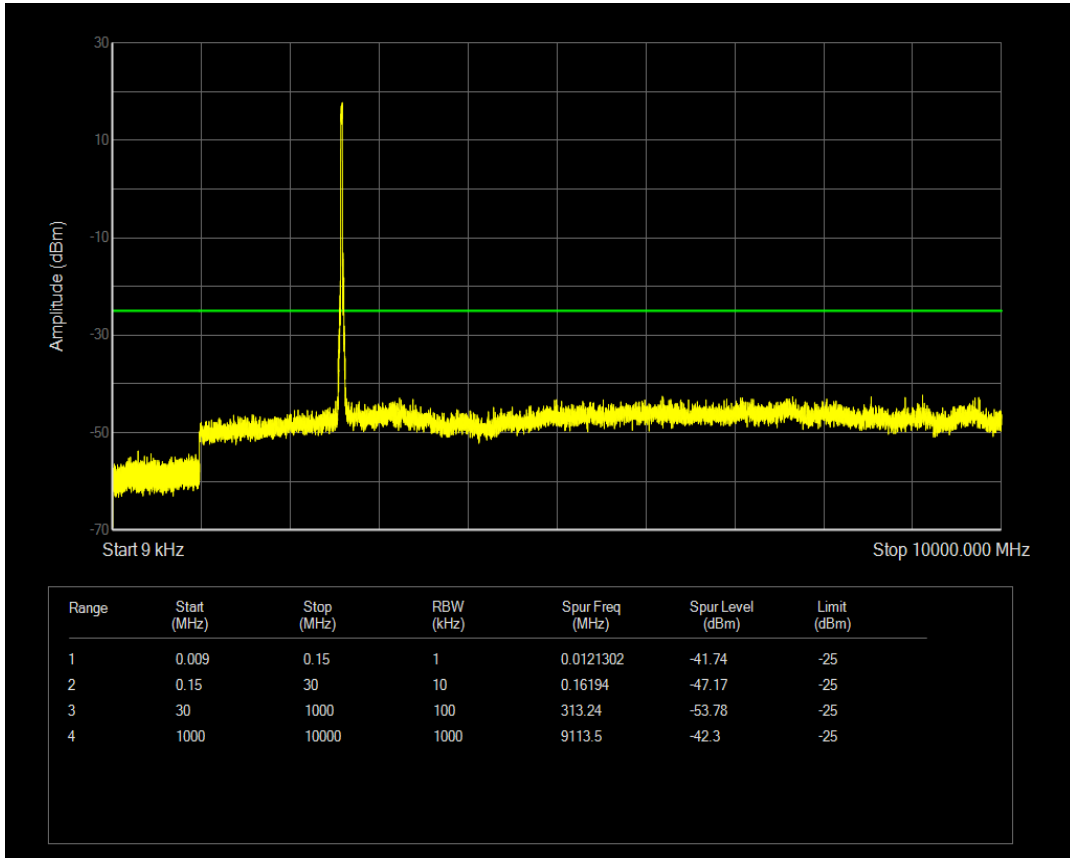

Band41 QAM16 BW=20MHz Channel=40140 RB Size=100 Position=#0

Band41 QAM16 BW=20MHz Channel=40140 RB Size=1 Position=#0

Band41 QPSK BW=20MHz Channel=40640 RB Size=1 Position=#0

Band41 QPSK BW=20MHz Channel=40640 RB Size=100 Position=#0

Band41 QAM16 BW=20MHz Channel=40640 RB Size=1 Position=#0

Band41 QAM16 BW=20MHz Channel=40640 RB Size=100 Position=#0

Band41 QPSK BW=20MHz Channel=41140 RB Size=1 Position=#0

Band41 QPSK BW=20MHz Channel=41140 RB Size=100 Position=#0