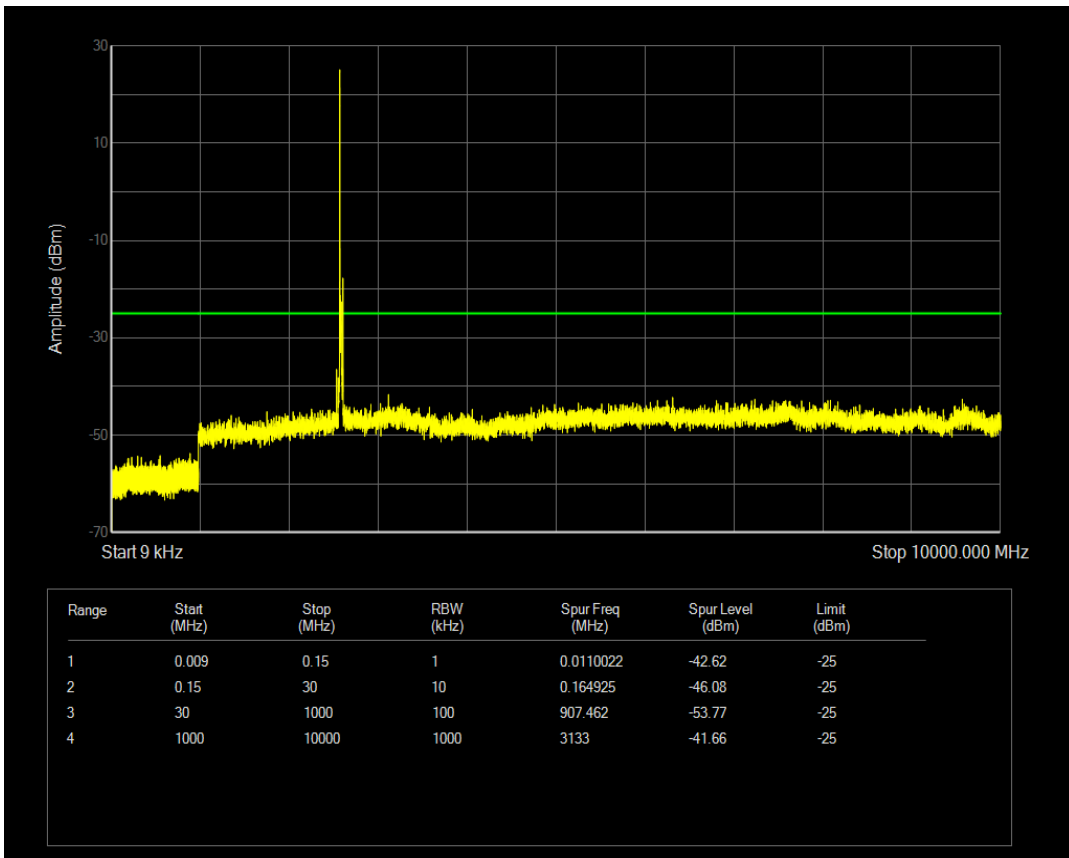

Band41 QAM16 BW=20MHz Channel=40140 RB Size=100 Position=#0

Band41 QAM16 BW=20MHz Channel=40140 RB Size=1 Position=#0

Band41 QPSK BW=20MHz Channel=40640 RB Size=1 Position=#0

Band41 QPSK BW=20MHz Channel=40640 RB Size=100 Position=#0

Band41 QAM16 BW=20MHz Channel=40640 RB Size=1 Position=#0

Band41 QAM16 BW=20MHz Channel=40640 RB Size=100 Position=#0

Band41 QPSK BW=20MHz Channel=41140 RB Size=1 Position=#0

Band41 QPSK BW=20MHz Channel=41140 RB Size=100 Position=#0