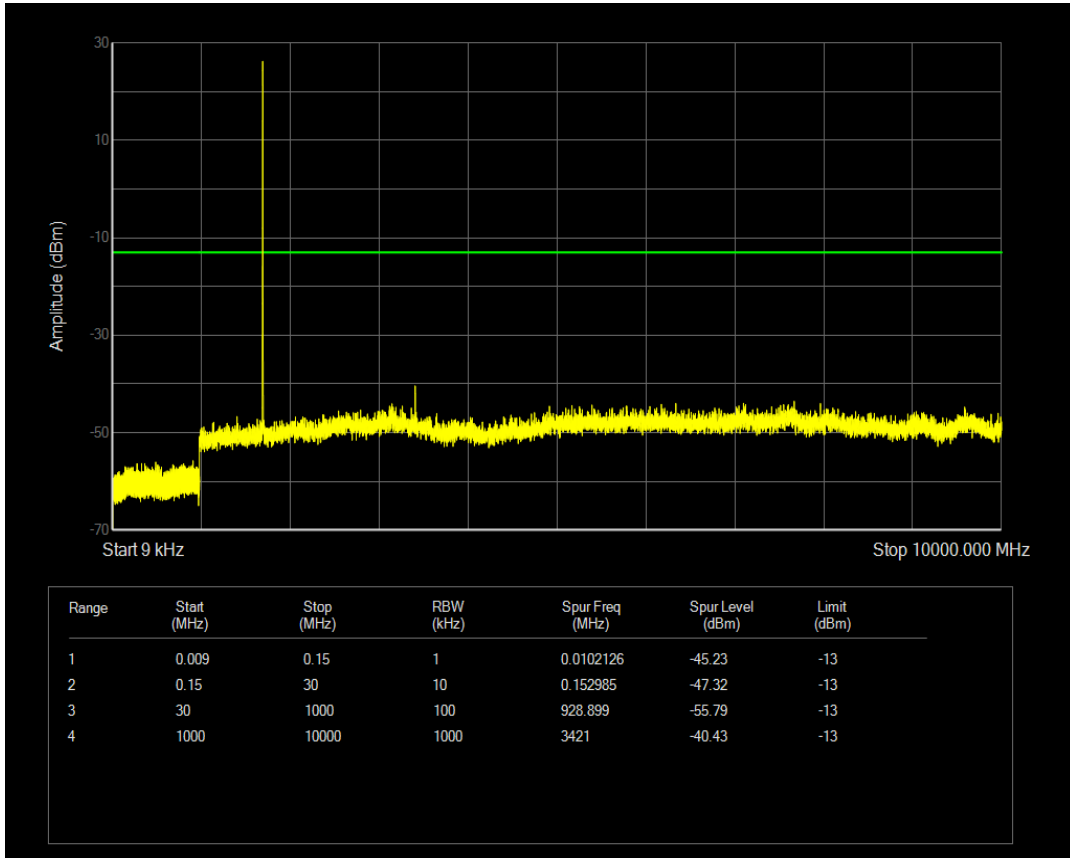

Band66 QAM16 BW=1.4MHz Channel=131979 RB Size=6 Position=#0

Band66 QPSK BW=1.4MHz Channel=132322 RB Size=1 Position=#0