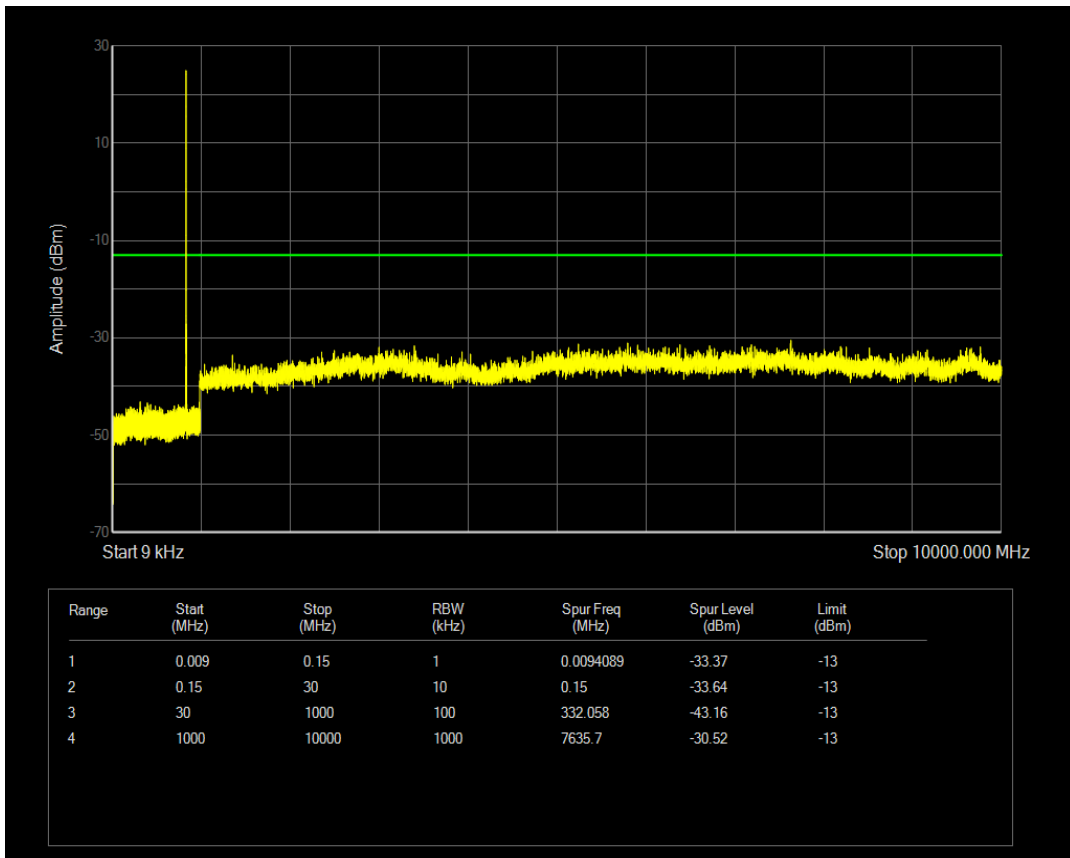

Band5 QPSK BW=3MHz Channel=20635 RB Size=1 Position=#0

Band5 QPSK BW=3MHz Channel=20635 RB Size=15 Position=#0