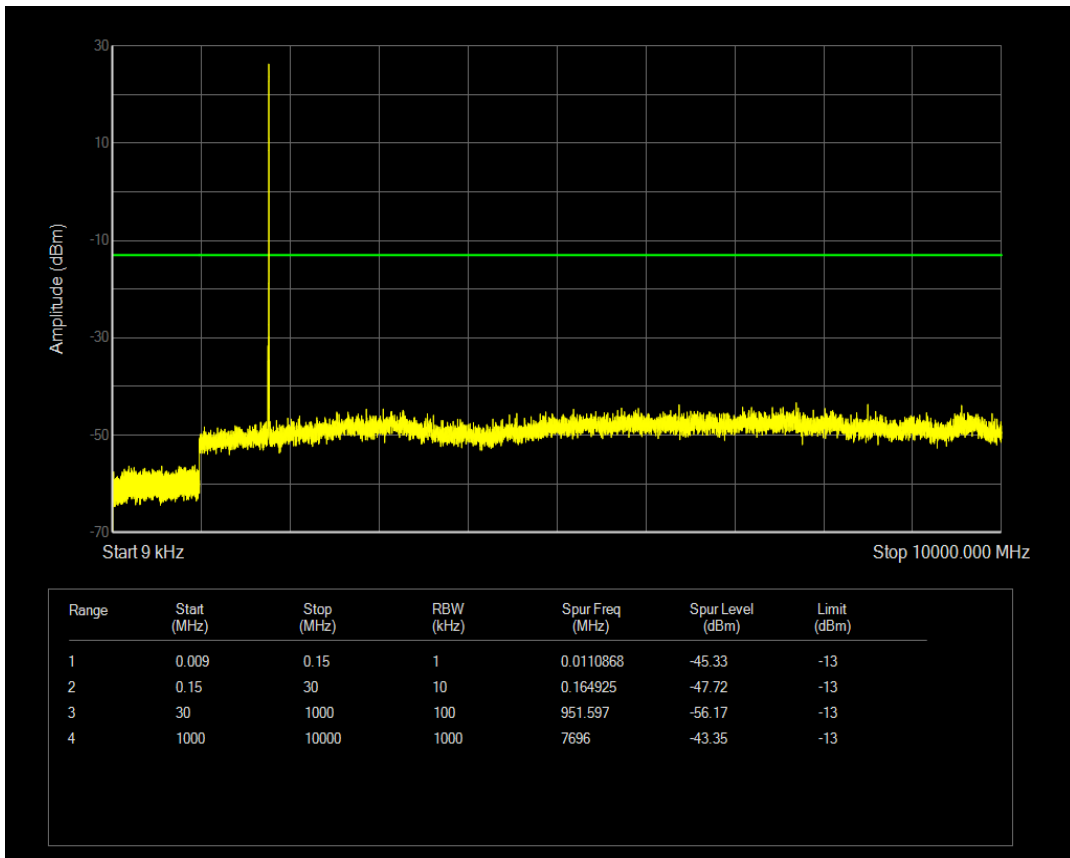

Band66 QAM16 BW=1.4MHz Channel=132665 RB Size=6 Position=#0

Band66 QPSK BW=3MHz Channel=131987 RB Size=15 Position=#0