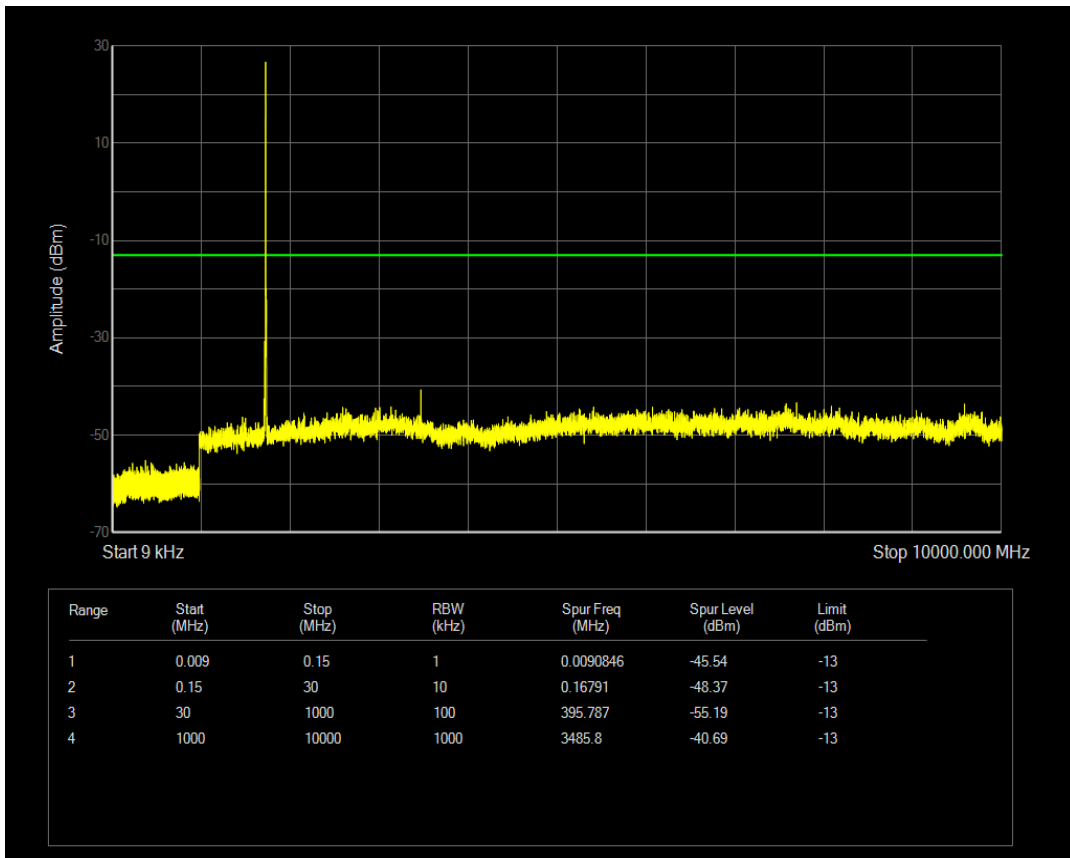

Band66 QAM16 BW=3MHz Channel=132657 RB Size=1 Position=#0

Band66 QPSK BW=5MHz Channel=131997 RB Size=1 Position=#0

Band66 QAM16 BW=3MHz Channel=132657 RB Size=15 Position=#0

Band66 QPSK BW=5MHz Channel=131997 RB Size=25 Position=#0

Band66 QAM16 BW=5MHz Channel=131997 RB Size=25 Position=#0

Band66 QAM16 BW=5MHz Channel=131997 RB Size=1 Position=#0

Band66 QPSK BW=5MHz Channel=132322 RB Size=1 Position=#0

Band66 QPSK BW=5MHz Channel=132322 RB Size=25 Position=#0