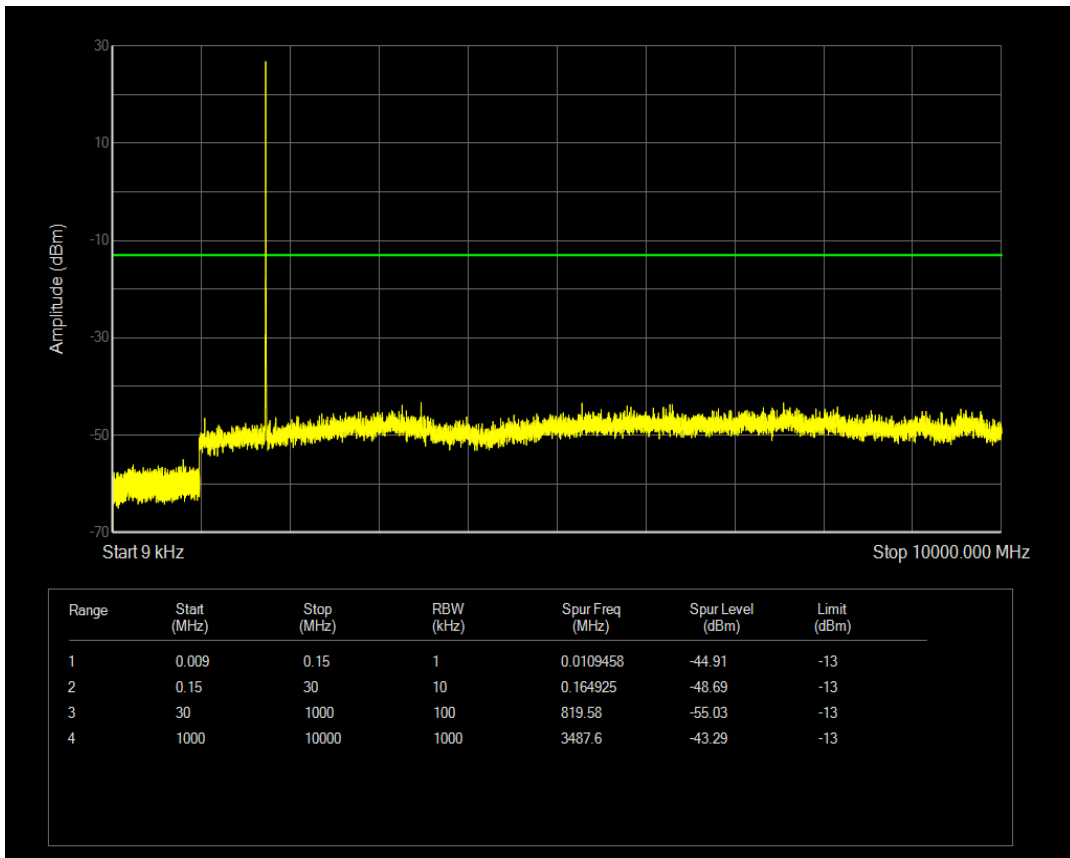

Band66 QAM16 BW=3MHz Channel=132322 RB Size=1 Position=#0

Band66 QAM16 BW=3MHz Channel=132322 RB Size=15 Position=#0