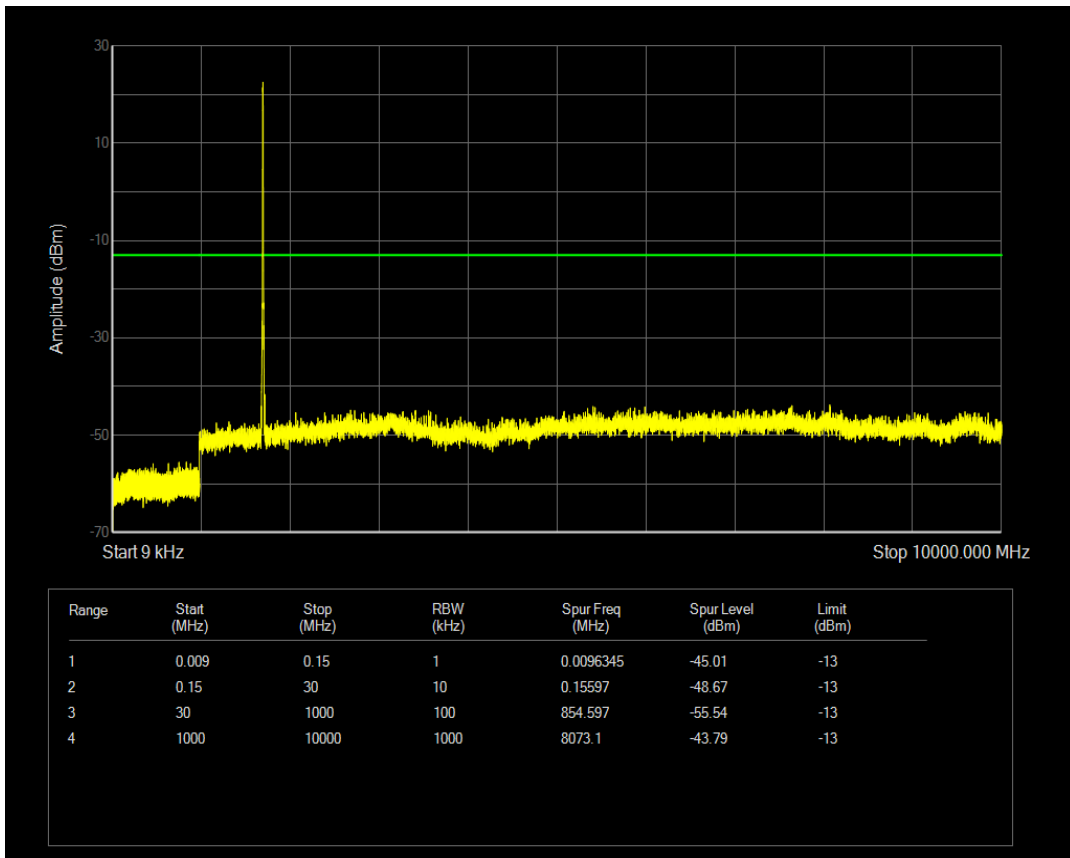

Band66 QAM16 BW=3MHz Channel=132657 RB Size=1 Position=#0

Band66 QPSK BW=5MHz Channel=131997 RB Size=1 Position=#0

Band66 QAM16 BW=3MHz Channel=132657 RB Size=15 Position=#0

Band66 QPSK BW=5MHz Channel=131997 RB Size=25 Position=#0

Band66 QAM16 BW=5MHz Channel=131997 RB Size=25 Position=#0

Band66 QAM16 BW=5MHz Channel=131997 RB Size=1 Position=#0

Band66 QPSK BW=5MHz Channel=132322 RB Size=1 Position=#0

Band66 QPSK BW=5MHz Channel=132322 RB Size=25 Position=#0