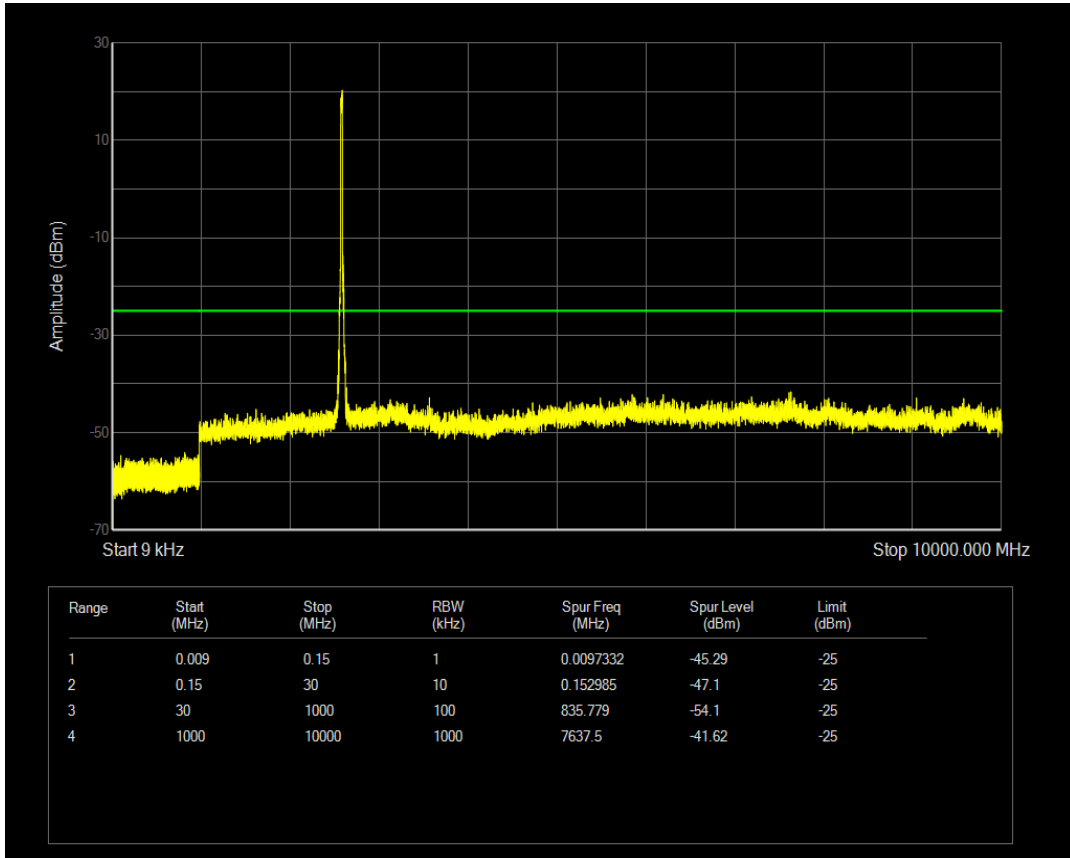

Band41 QAM16 BW=20MHz Channel=40140 RB Size=100 Position=#0

Band41 QAM16 BW=20MHz Channel=40140 RB Size=1 Position=#0

Band41 QPSK BW=20MHz Channel=40640 RB Size=1 Position=#0

Band41 QPSK BW=20MHz Channel=40640 RB Size=100 Position=#0

Band41 QAM16 BW=20MHz Channel=40640 RB Size=1 Position=#0

Band41 QAM16 BW=20MHz Channel=40640 RB Size=100 Position=#0

Band41 QPSK BW=20MHz Channel=41140 RB Size=1 Position=#0

Band41 QPSK BW=20MHz Channel=41140 RB Size=100 Position=#0