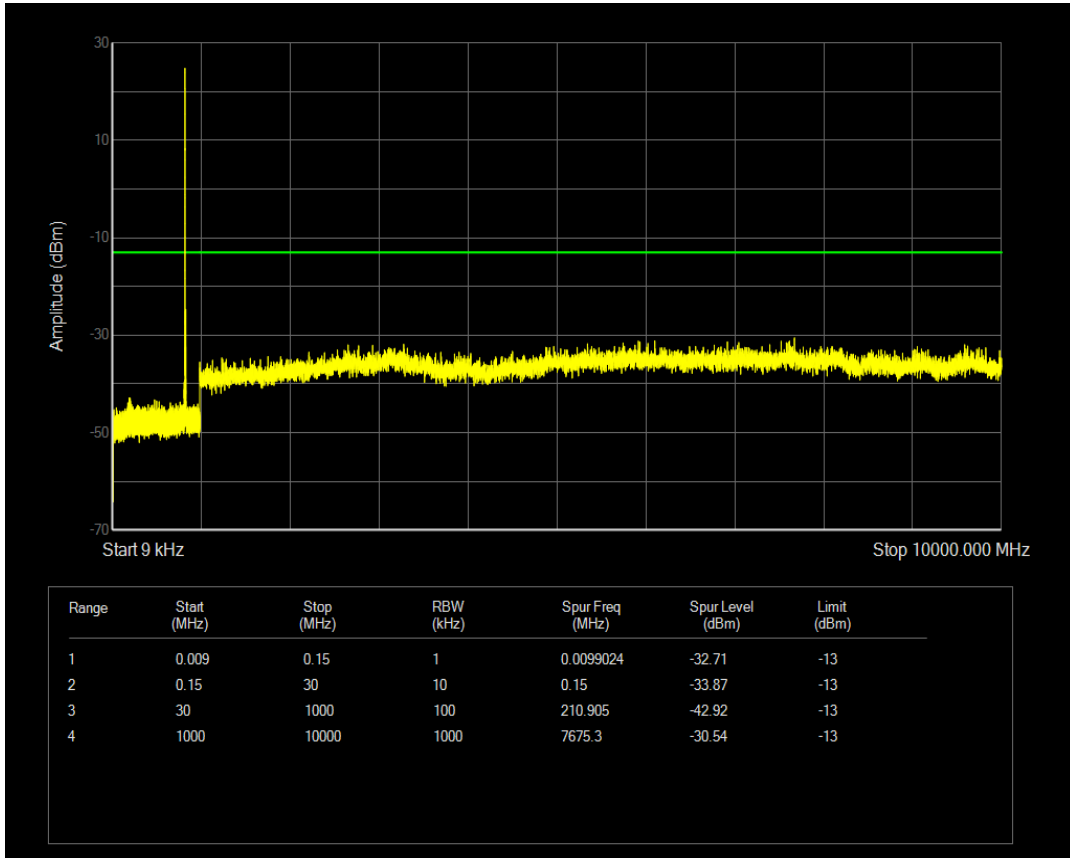

Band5 QPSK BW=5MHz Channel=20425 RB Size=25 Position=#0

Band5 QAM16 BW=5MHz Channel=20425 RB Size=25 Position=#0

Band5 QPSK BW=5MHz Channel=20525 RB Size=25 Position=#0

Band5 QPSK BW=5MHz Channel=20525 RB Size=1 Position=#0