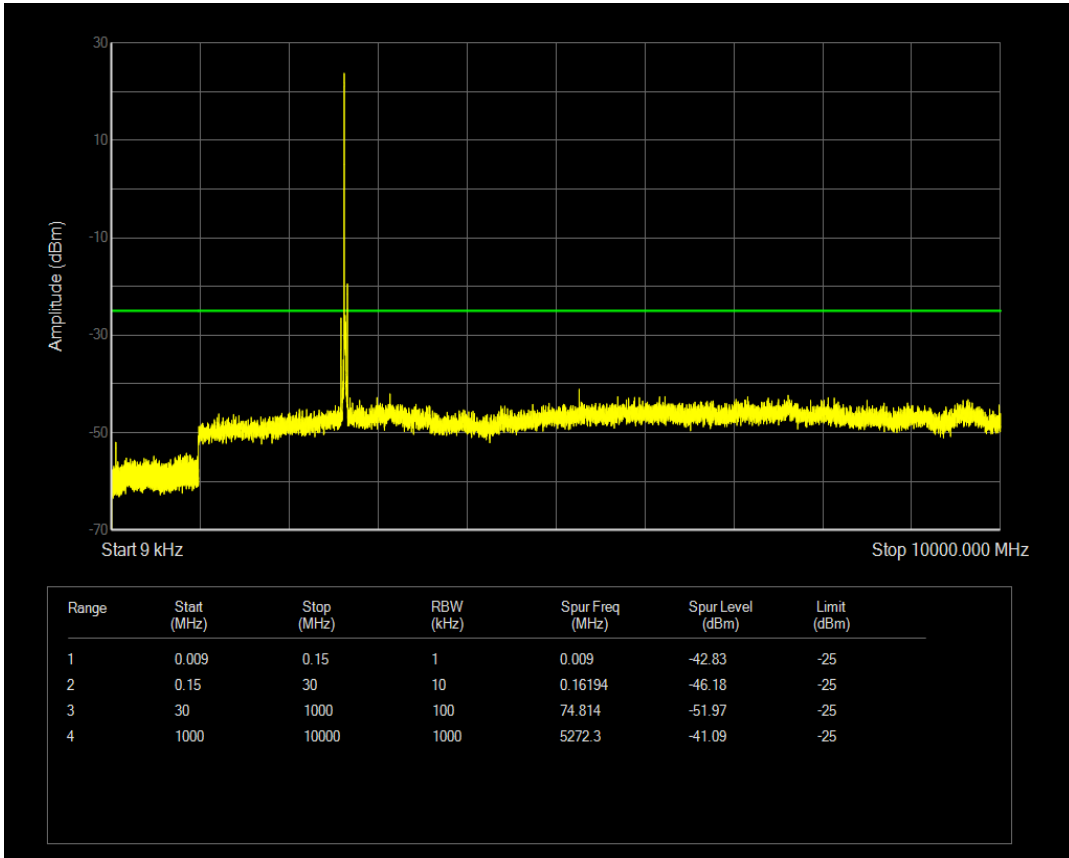

Band41 QAM16 BW=20MHz Channel=40640 RB Size=1 Position=#0

Band41 QAM16 BW=20MHz Channel=40640 RB Size=100 Position=#0

Band41 QPSK BW=20MHz Channel=41140 RB Size=1 Position=#0

Band41 QPSK BW=20MHz Channel=41140 RB Size=100 Position=#0

Band41 QAM16 BW=20MHz Channel=41140 RB Size=100 Position=#0

Band41 QAM16 BW=20MHz Channel=41140 RB Size=1 Position=#0

Band5 QPSK BW=1.4MHz Channel=20407 RB Size=6 Position=#0

Band5 QPSK BW=1.4MHz Channel=20407 RB Size=1 Position=#0