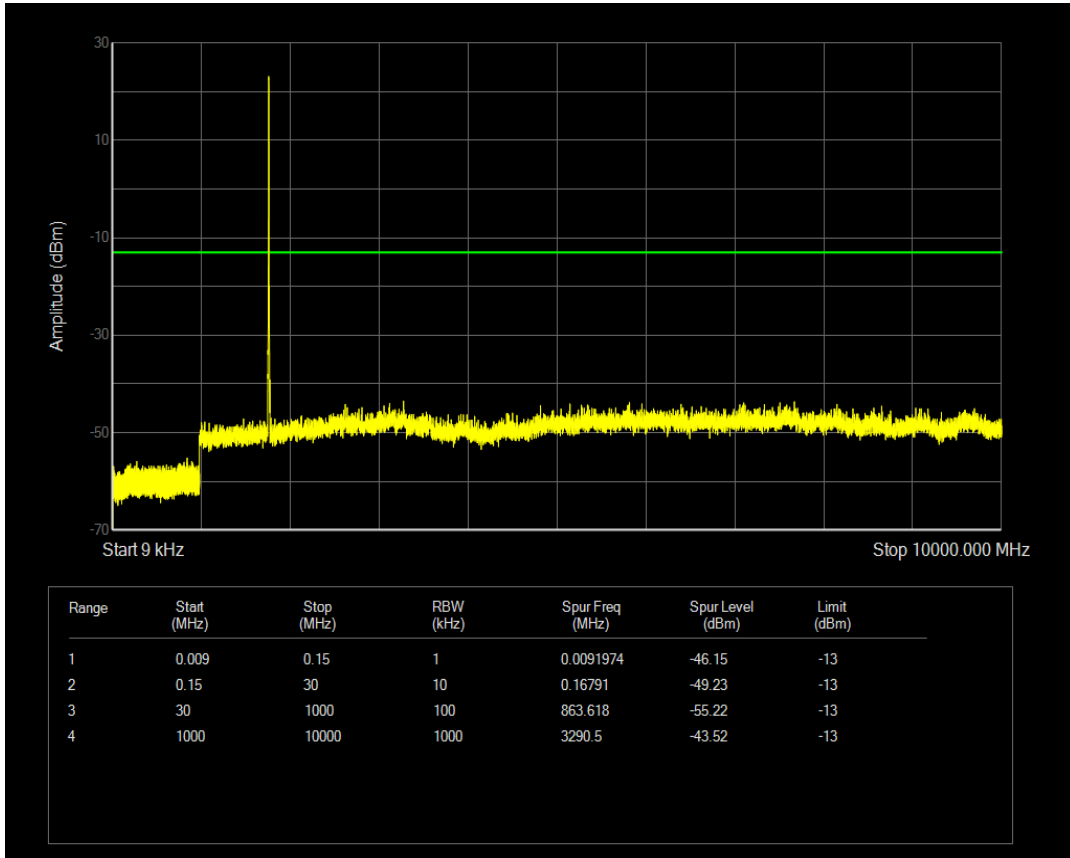

Band66 QAM16 BW=3MHz Channel=132322 RB Size=1 Position=#0

Band66 QAM16 BW=3MHz Channel=132322 RB Size=15 Position=#0

Band66 QPSK BW=3MHz Channel=132657 RB Size=1 Position=#0

Band66 QPSK BW=3MHz Channel=132657 RB Size=15 Position=#0

Band66 QAM16 BW=3MHz Channel=132657 RB Size=1 Position=#0

Band66 QPSK BW=5MHz Channel=131997 RB Size=1 Position=#0

Band66 QAM16 BW=3MHz Channel=132657 RB Size=15 Position=#0

Band66 QPSK BW=5MHz Channel=131997 RB Size=25 Position=#0