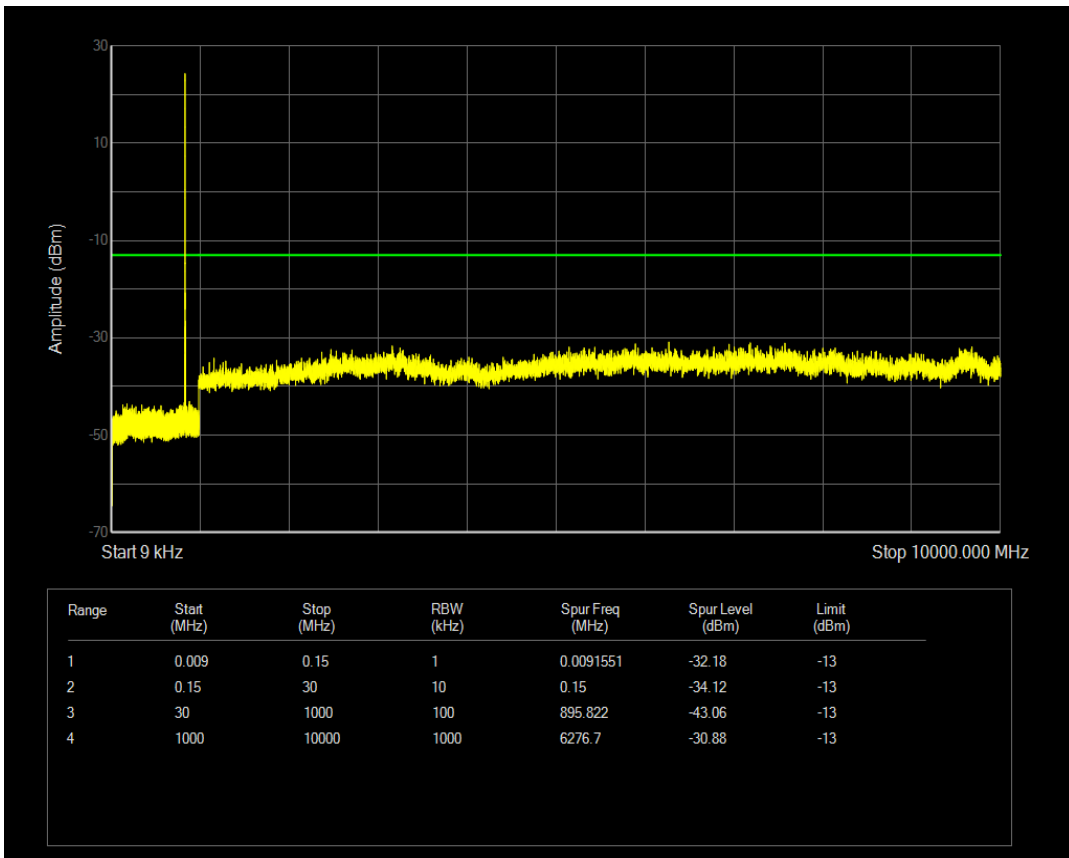

Band5 QAM16 BW=3MHz Channel=20635 RB Size=1 Position=#0

Band5 QAM16 BW=3MHz Channel=20635 RB Size=15 Position=#0