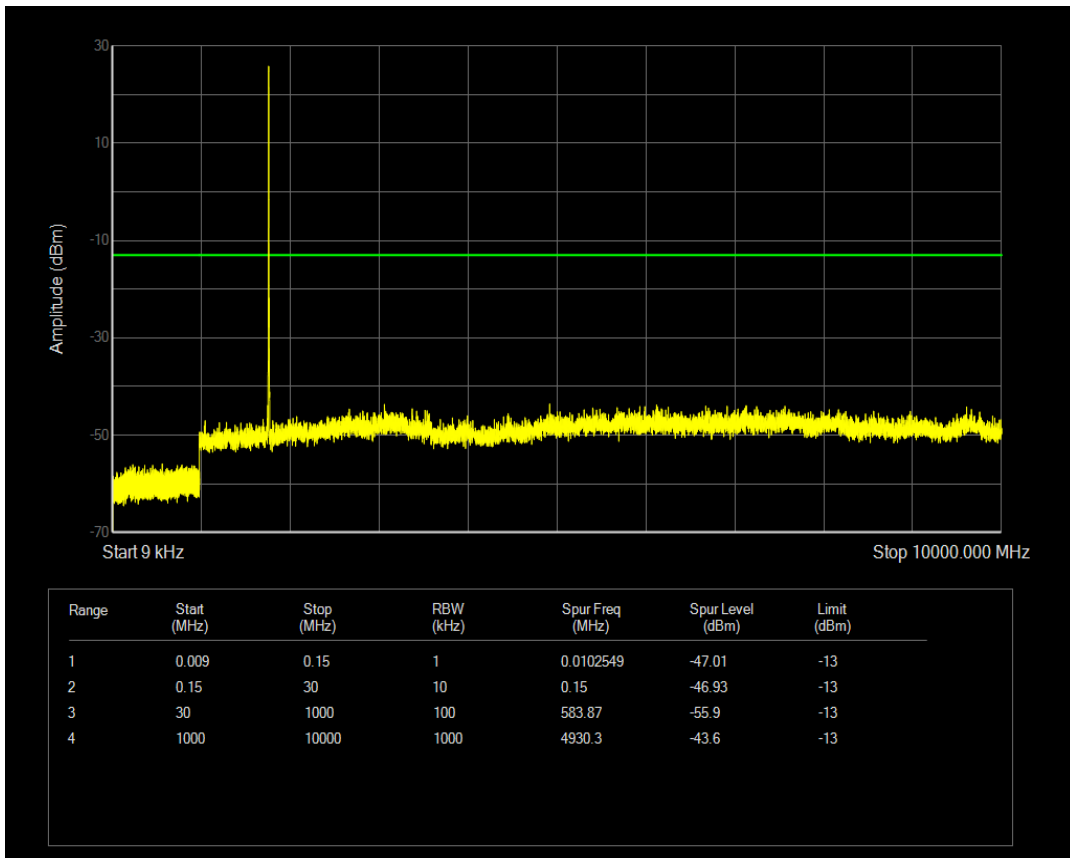

Band66 QAM16 BW=3MHz Channel=132322 RB Size=1 Position=#0

Band66 QAM16 BW=3MHz Channel=132322 RB Size=15 Position=#0

Band66 QPSK BW=3MHz Channel=132657 RB Size=1 Position=#0

Band66 QPSK BW=3MHz Channel=132657 RB Size=15 Position=#0

Band66 QAM16 BW=3MHz Channel=132657 RB Size=1 Position=#0

Band66 QPSK BW=5MHz Channel=131997 RB Size=1 Position=#0

Band66 QAM16 BW=3MHz Channel=132657 RB Size=15 Position=#0

Band66 QPSK BW=5MHz Channel=131997 RB Size=25 Position=#0