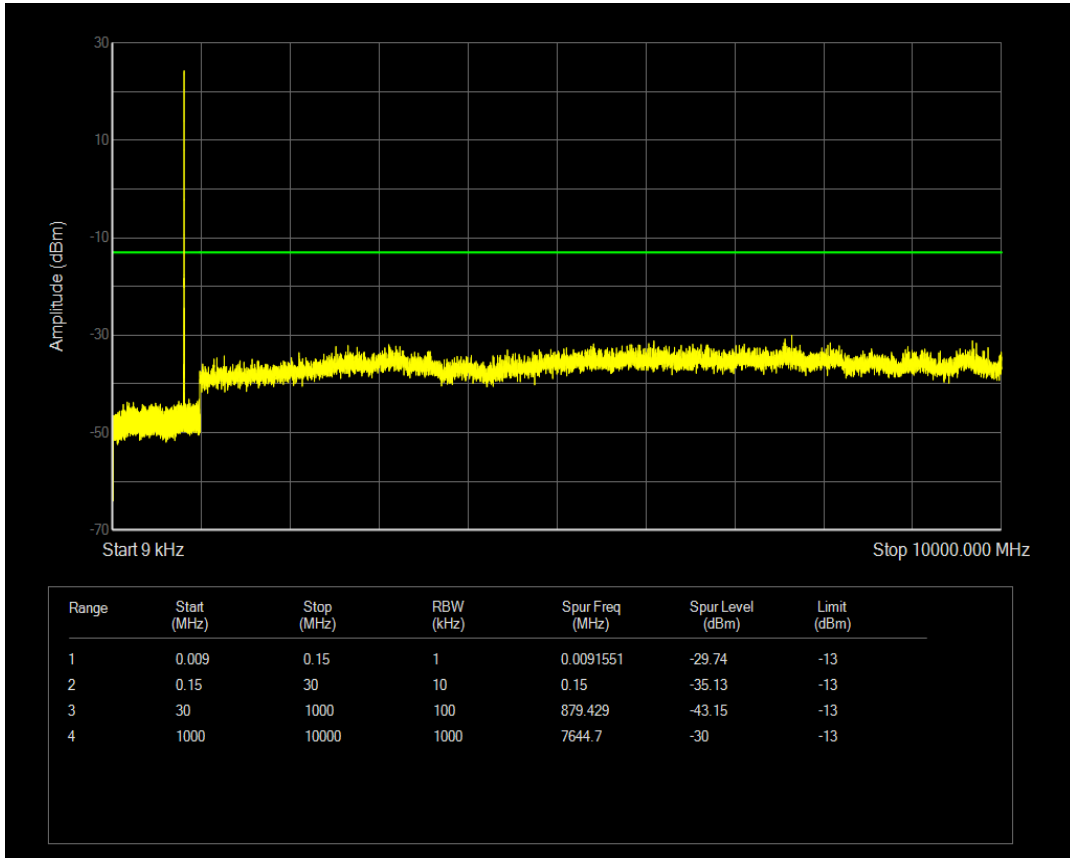

Band41 QAM16 BW=20MHz Channel=41140 RB Size=100 Position=#0

Band41 QAM16 BW=20MHz Channel=41140 RB Size=1 Position=#0

Band5 QPSK BW=1.4MHz Channel=20407 RB Size=6 Position=#0

Band5 QPSK BW=1.4MHz Channel=20407 RB Size=1 Position=#0

Band5 QAM16 BW=1.4MHz Channel=20407 RB Size=1 Position=#0

Band5 QPSK BW=1.4MHz Channel=20525 RB Size=1 Position=#0

Band5 QAM16 BW=1.4MHz Channel=20407 RB Size=6 Position=#0

Band5 QPSK BW=1.4MHz Channel=20525 RB Size=6 Position=#0