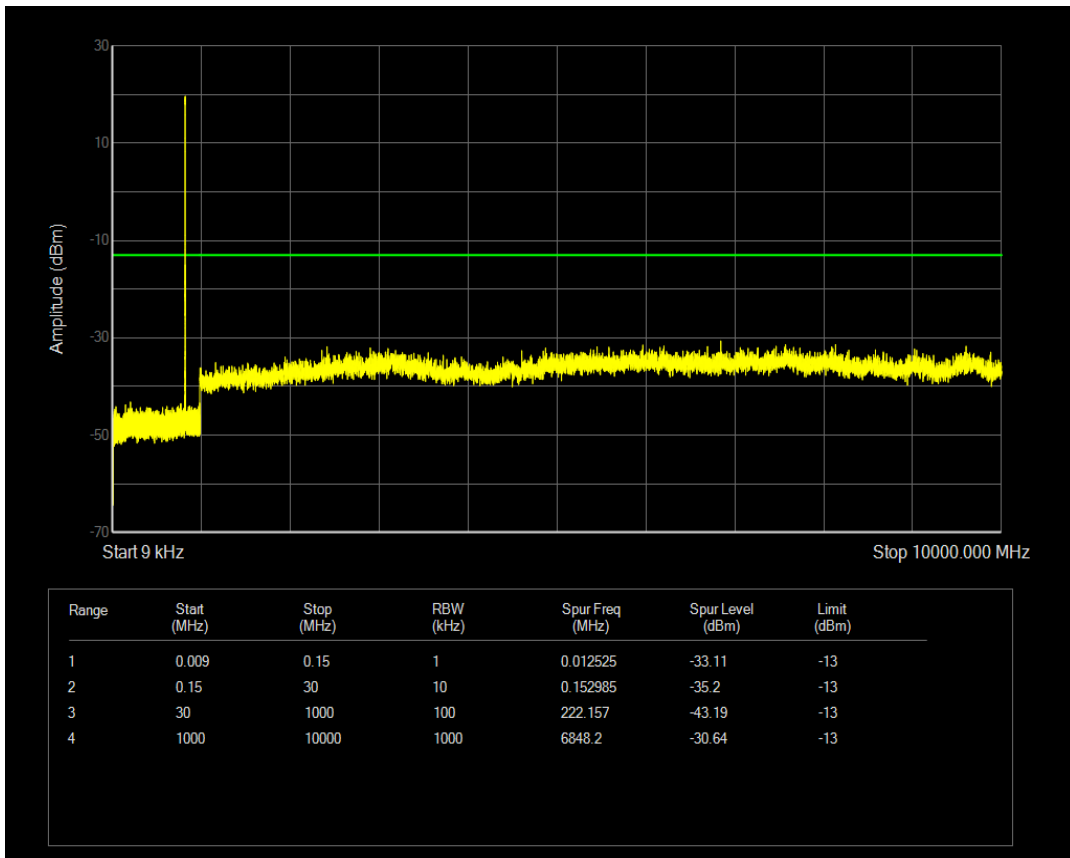

Band5 QAM16 BW=1.4MHz Channel=20407 RB Size=1 Position=#0

Band5 QPSK BW=1.4MHz Channel=20525 RB Size=1 Position=#0

Band5 QAM16 BW=1.4MHz Channel=20407 RB Size=6 Position=#0

Band5 QPSK BW=1.4MHz Channel=20525 RB Size=6 Position=#0

Band5 QAM16 BW=1.4MHz Channel=20525 RB Size=6 Position=#0

Band5 QAM16 BW=1.4MHz Channel=20525 RB Size=1 Position=#0

Band5 QPSK BW=1.4MHz Channel=20643 RB Size=6 Position=#0

Band5 QPSK BW=1.4MHz Channel=20643 RB Size=1 Position=#0