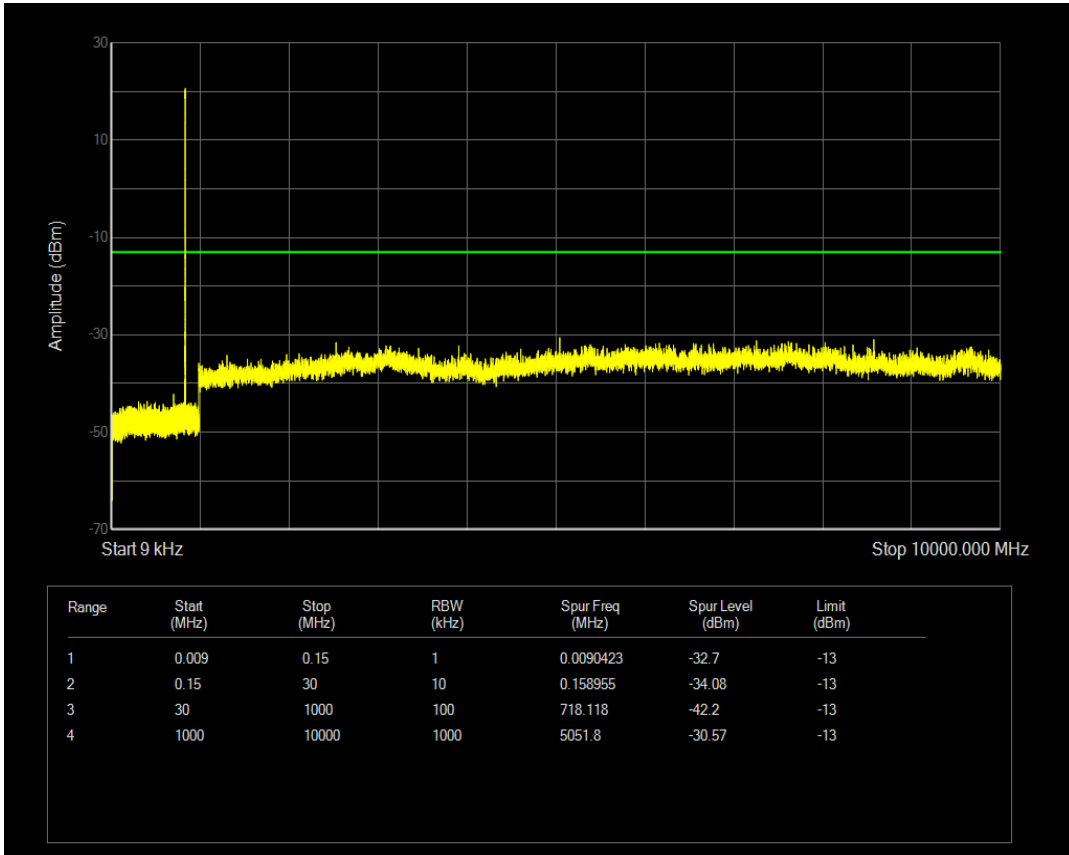

Band5 QAM16 BW=1.4MHz Channel=20407 RB Size=1 Position=#0

Band5 QPSK BW=1.4MHz Channel=20525 RB Size=1 Position=#0

Band5 QAM16 BW=1.4MHz Channel=20407 RB Size=6 Position=#0

Band5 QPSK BW=1.4MHz Channel=20525 RB Size=6 Position=#0

Band5 QAM16 BW=1.4MHz Channel=20525 RB Size=6 Position=#0

Band5 QAM16 BW=1.4MHz Channel=20525 RB Size=1 Position=#0

Band5 QPSK BW=1.4MHz Channel=20643 RB Size=6 Position=#0

Band5 QPSK BW=1.4MHz Channel=20643 RB Size=1 Position=#0