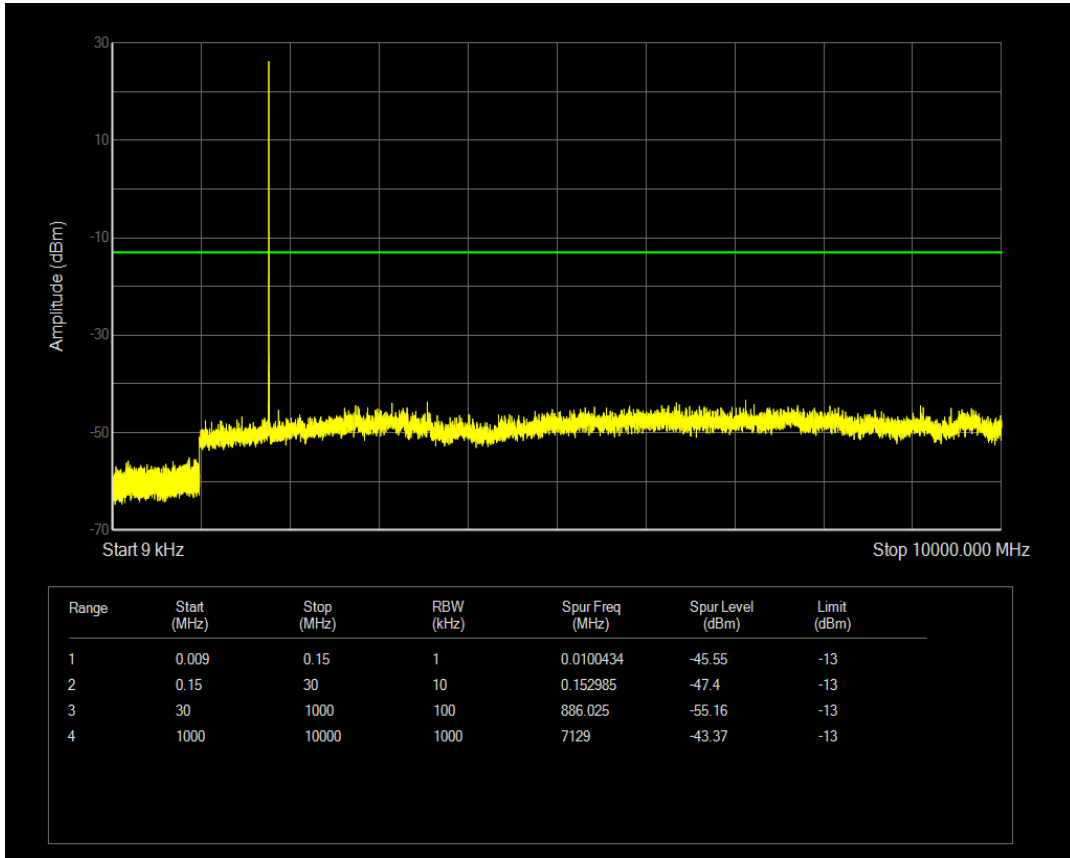

Band66 QAM16 BW=1.4MHz Channel=132322 RB Size=1 Position=#0

Band66 QAM16 BW=1.4MHz Channel=132322 RB Size=6 Position=#0

Band66 QPSK BW=1.4MHz Channel=132665 RB Size=6 Position=#0

Band66 QPSK BW=1.4MHz Channel=132665 RB Size=1 Position=#0