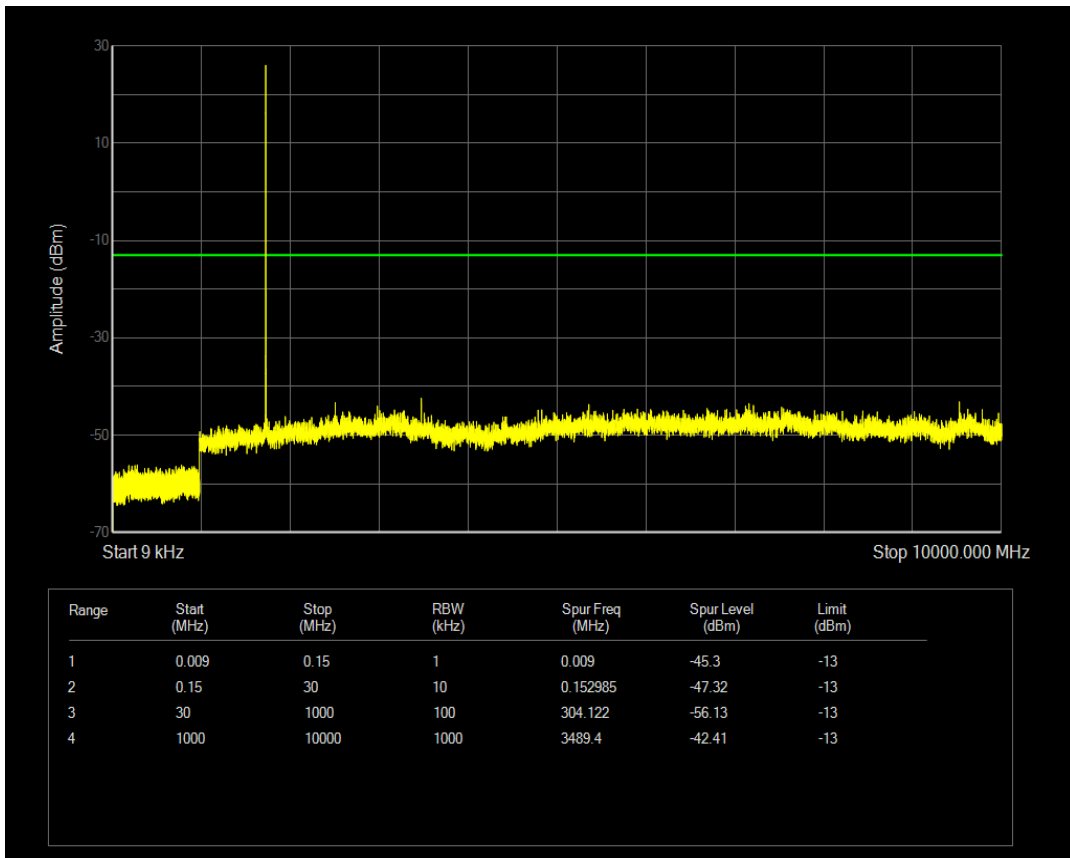

Band66 QAM16 BW=1.4MHz Channel=132322 RB Size=1 Position=#0

Band66 QAM16 BW=1.4MHz Channel=132322 RB Size=6 Position=#0