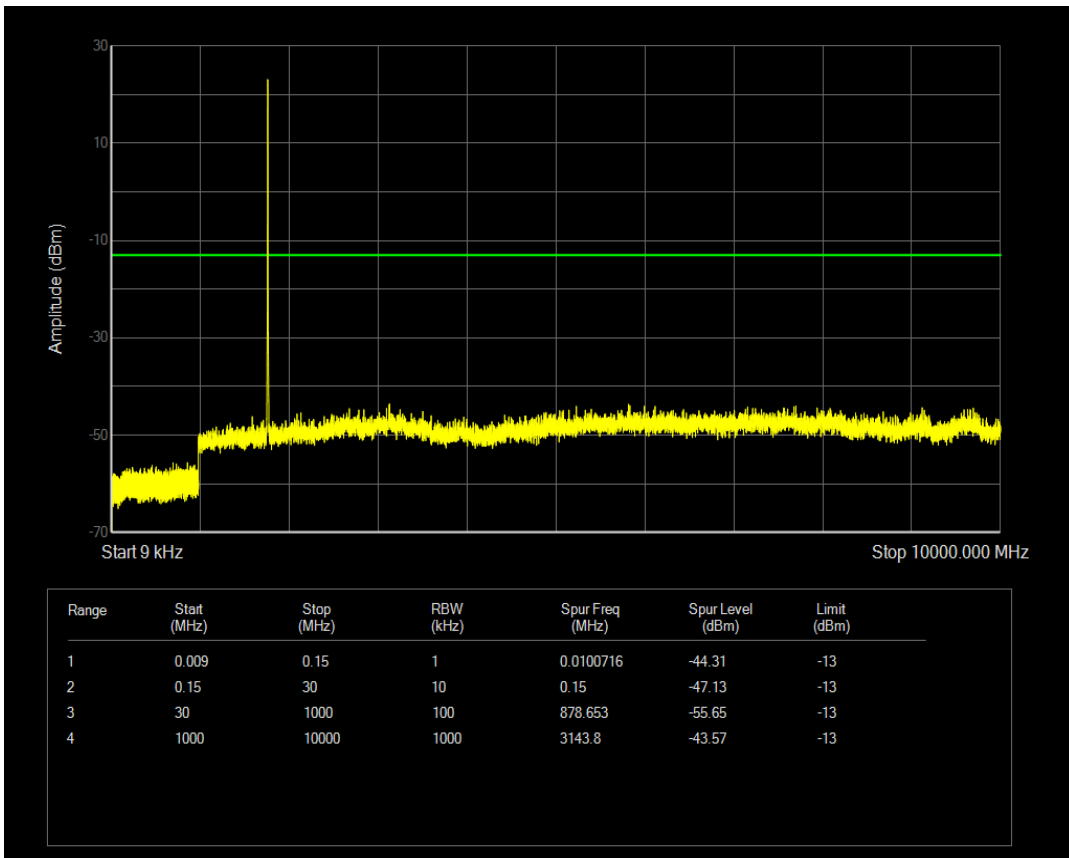

Band66 QAM16 BW=3MHz Channel=132322 RB Size=1 Position=#0

Band66 QAM16 BW=3MHz Channel=132322 RB Size=15 Position=#0

Band66 QPSK BW=3MHz Channel=132657 RB Size=1 Position=#0

Band66 QPSK BW=3MHz Channel=132657 RB Size=15 Position=#0

Band66 QAM16 BW=3MHz Channel=132657 RB Size=1 Position=#0

Band66 QPSK BW=5MHz Channel=131997 RB Size=1 Position=#0

Band66 QAM16 BW=3MHz Channel=132657 RB Size=15 Position=#0

Band66 QPSK BW=5MHz Channel=131997 RB Size=25 Position=#0