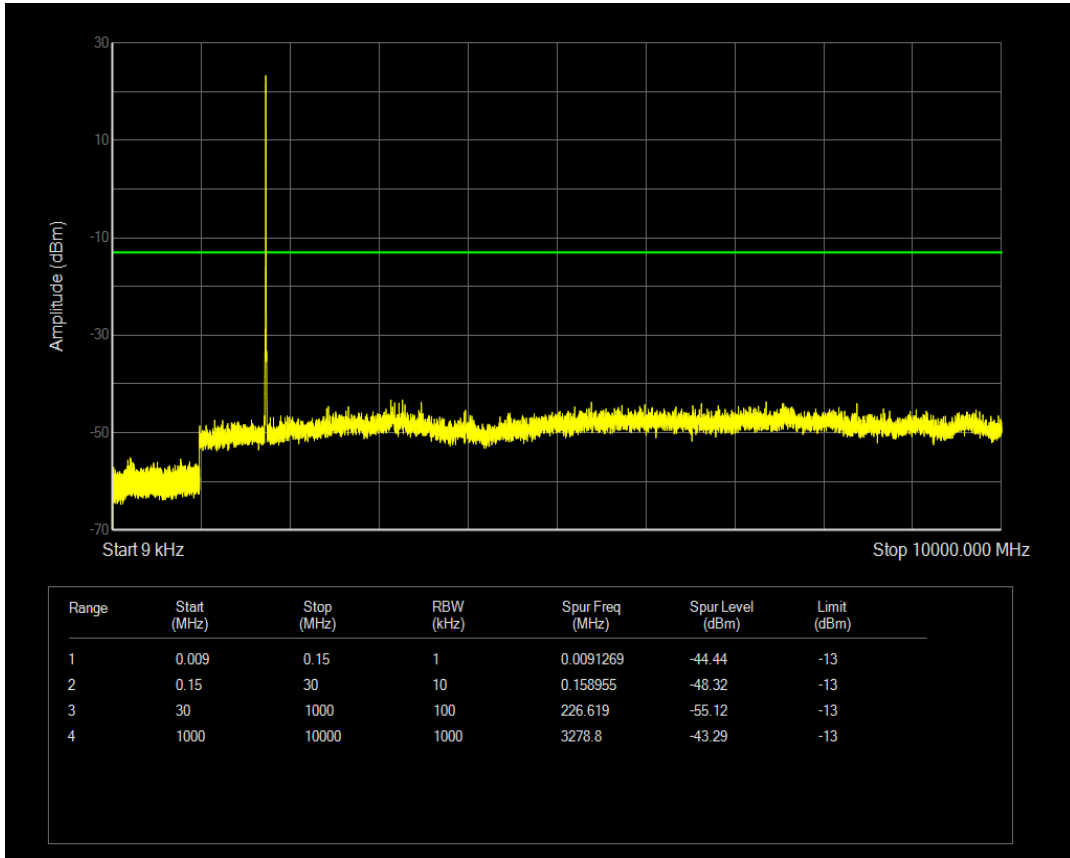

Band66 QAM16 BW=3MHz Channel=131987 RB Size=15 Position=#0

Band66 QAM16 BW=3MHz Channel=131987 RB Size=1 Position=#0

Band66 QPSK BW=3MHz Channel=132322 RB Size=1 Position=#0

Band66 QPSK BW=3MHz Channel=132322 RB Size=15 Position=#0