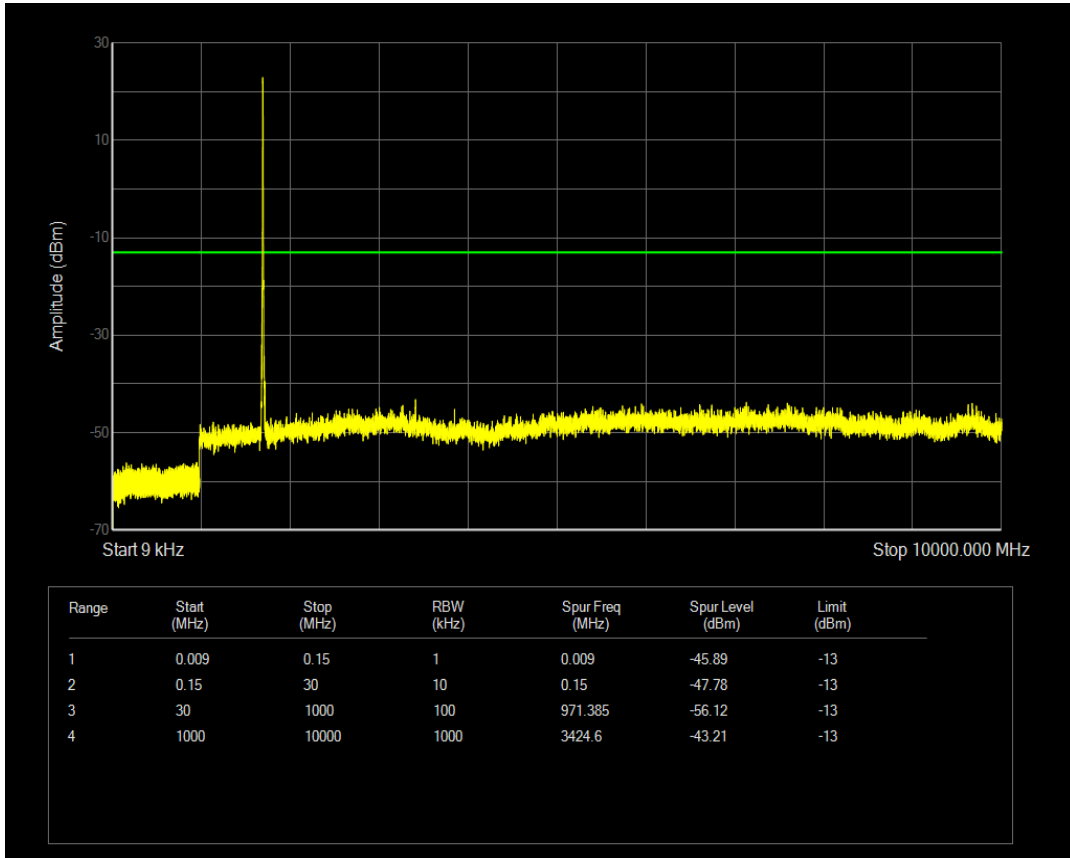

Band66 QAM16 BW=3MHz Channel=132657 RB Size=1 Position=#0

Band66 QPSK BW=5MHz Channel=131997 RB Size=1 Position=#0

Band66 QAM16 BW=3MHz Channel=132657 RB Size=15 Position=#0

Band66 QPSK BW=5MHz Channel=131997 RB Size=25 Position=#0

Band66 QAM16 BW=5MHz Channel=131997 RB Size=25 Position=#0

Band66 QAM16 BW=5MHz Channel=131997 RB Size=1 Position=#0

Band66 QPSK BW=5MHz Channel=132322 RB Size=1 Position=#0

Band66 QPSK BW=5MHz Channel=132322 RB Size=25 Position=#0