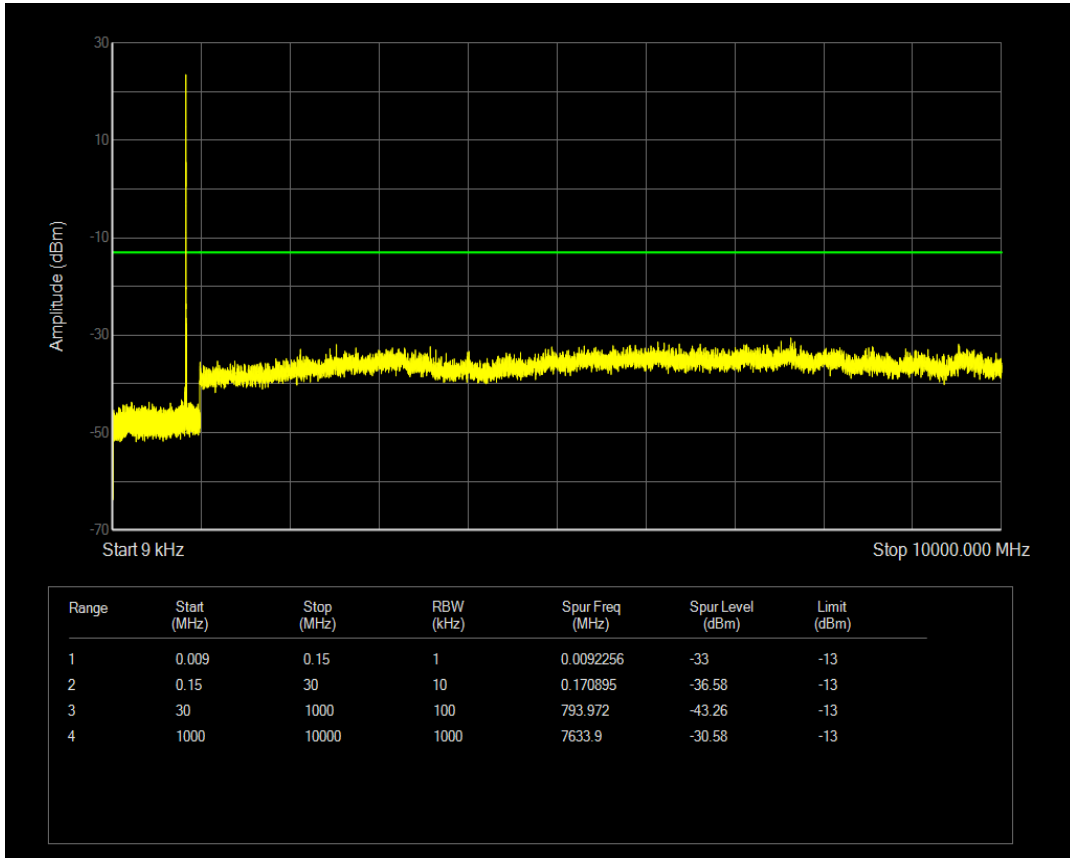

Band5 QAM16 BW=5MHz Channel=20625 RB Size=1 Position=#0

Band5 QPSK BW=10MHz Channel=20450 RB Size=50 Position=#0