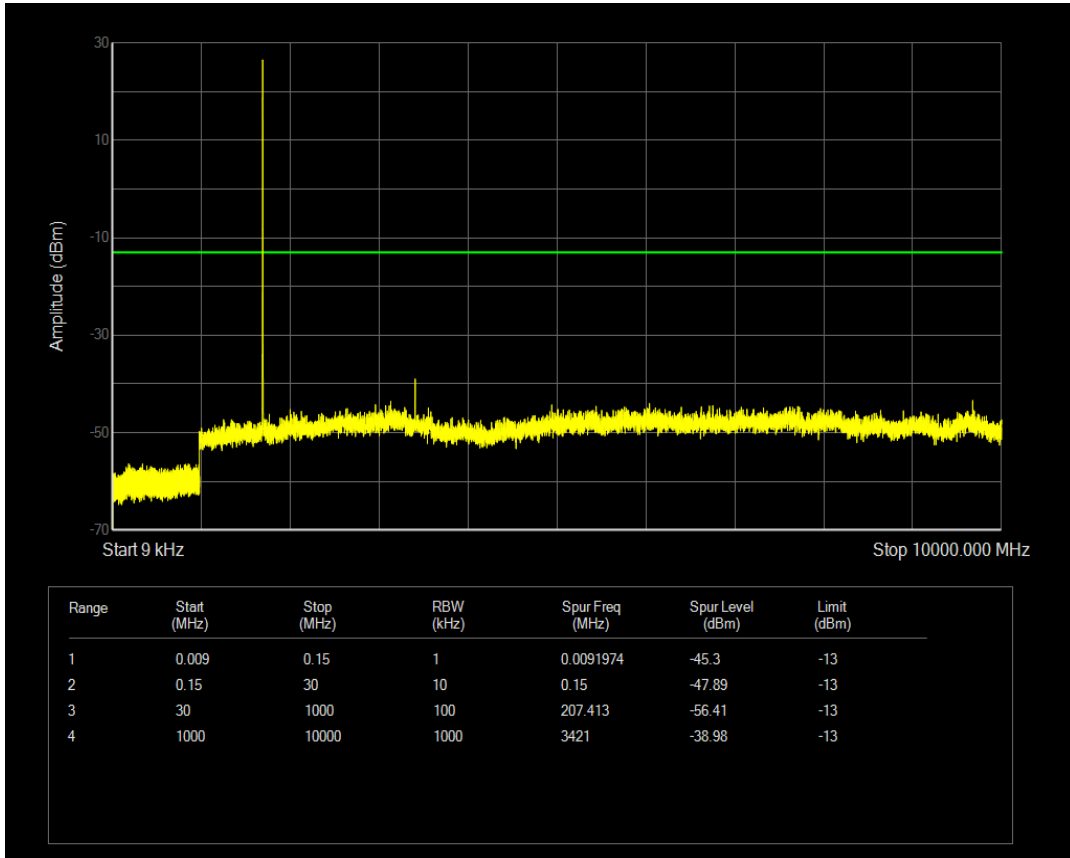

Band5 QAM16 BW=10MHz Channel=20525 RB Size=50 Position=#0

Band5 QAM16 BW=10MHz Channel=20525 RB Size=1 Position=#0

Band5 QPSK BW=10MHz Channel=20600 RB Size=1 Position=#0

Band5 QPSK BW=10MHz Channel=20600 RB Size=50 Position=#0

Band5 QAM16 BW=10MHz Channel=20600 RB Size=1 Position=#0

Band5 QAM16 BW=10MHz Channel=20600 RB Size=50 Position=#0

Band66 QPSK BW=1.4MHz Channel=131979 RB Size=6 Position=#0

Band66 QPSK BW=1.4MHz Channel=131979 RB Size=1 Position=#0