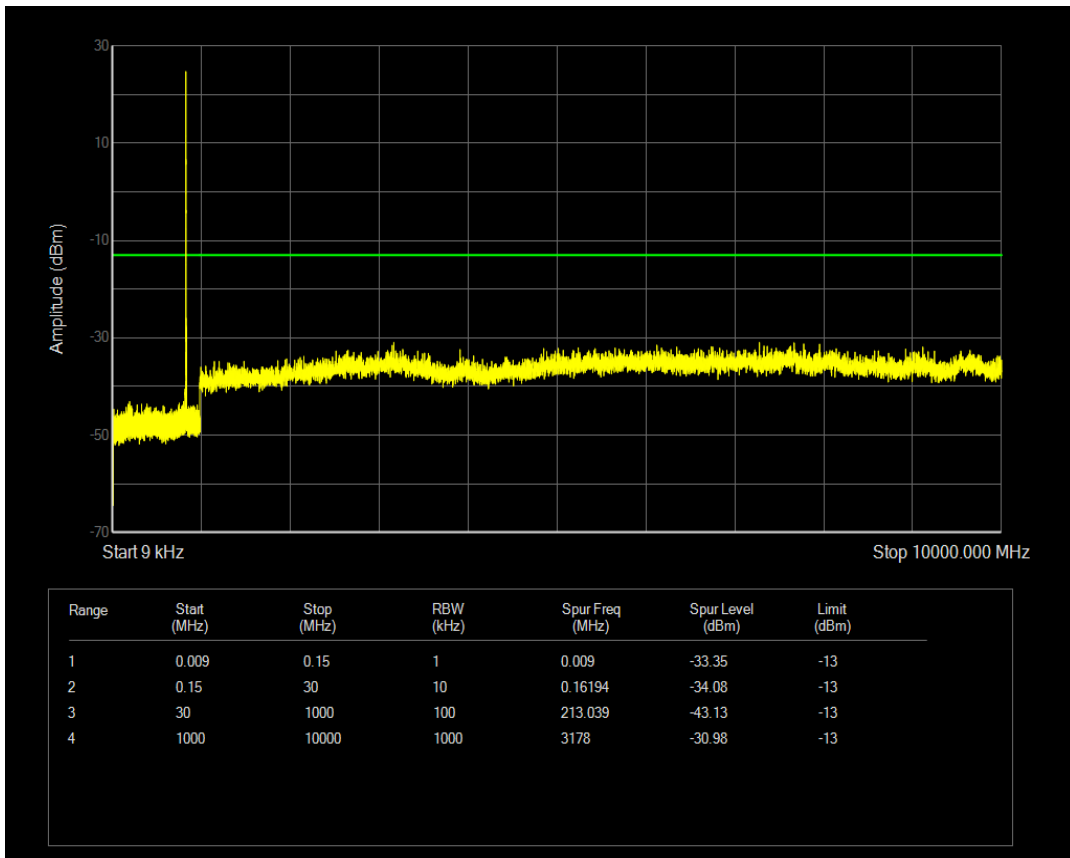

Band5 QPSK BW=5MHz Channel=20625 RB Size=1 Position=#0

Band5 QPSK BW=5MHz Channel=20625 RB Size=25 Position=#0