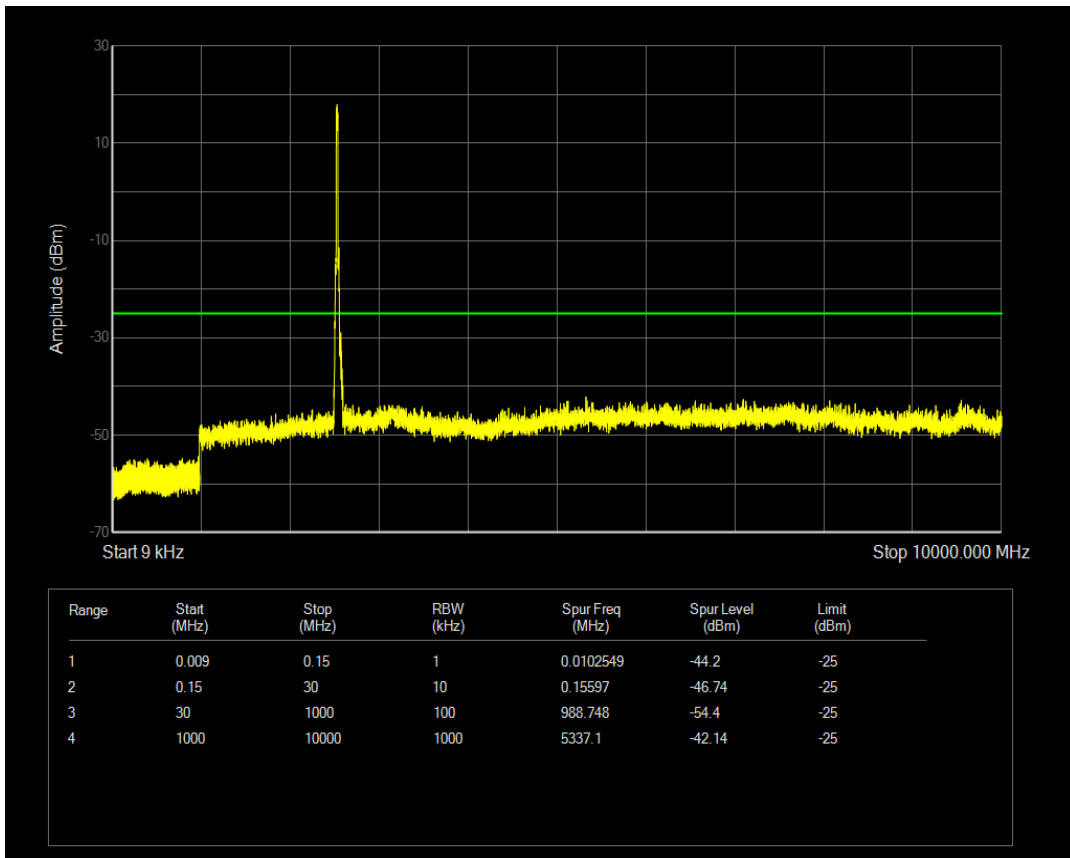

Band41 QAM16 BW=20MHz Channel=40140 RB Size=100 Position=#0

Band41 QAM16 BW=20MHz Channel=40140 RB Size=1 Position=#0

Band41 QPSK BW=20MHz Channel=40640 RB Size=1 Position=#0

Band41 QPSK BW=20MHz Channel=40640 RB Size=100 Position=#0

Band41 QAM16 BW=20MHz Channel=40640 RB Size=1 Position=#0

Band41 QAM16 BW=20MHz Channel=40640 RB Size=100 Position=#0

Band41 QPSK BW=20MHz Channel=41140 RB Size=1 Position=#0

Band41 QPSK BW=20MHz Channel=41140 RB Size=100 Position=#0