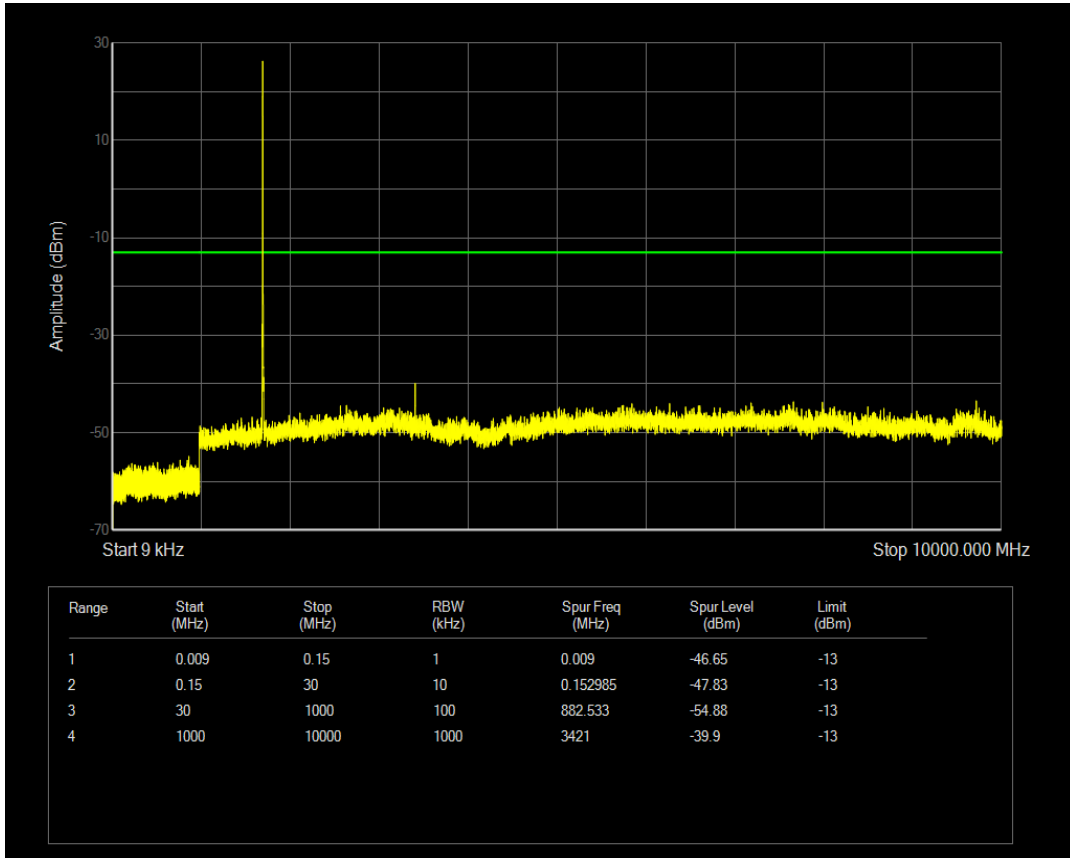

Band66 QPSK BW=3MHz Channel=131987 RB Size=1 Position=#0

Band66 QAM16 BW=1.4MHz Channel=132665 RB Size=6 Position=#0