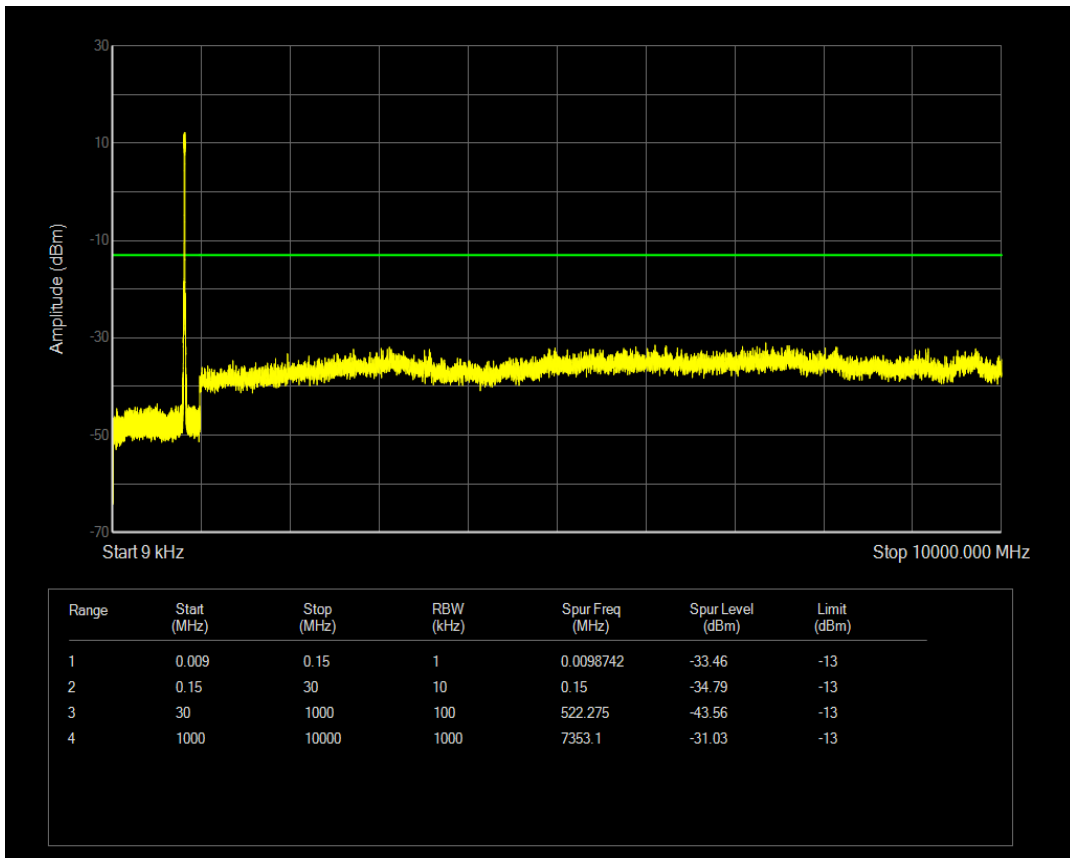

Band5 QPSK BW=10MHz Channel=20450 RB Size=50 Position=#0

Band5 QPSK BW=10MHz Channel=20450 RB Size=1 Position=#0