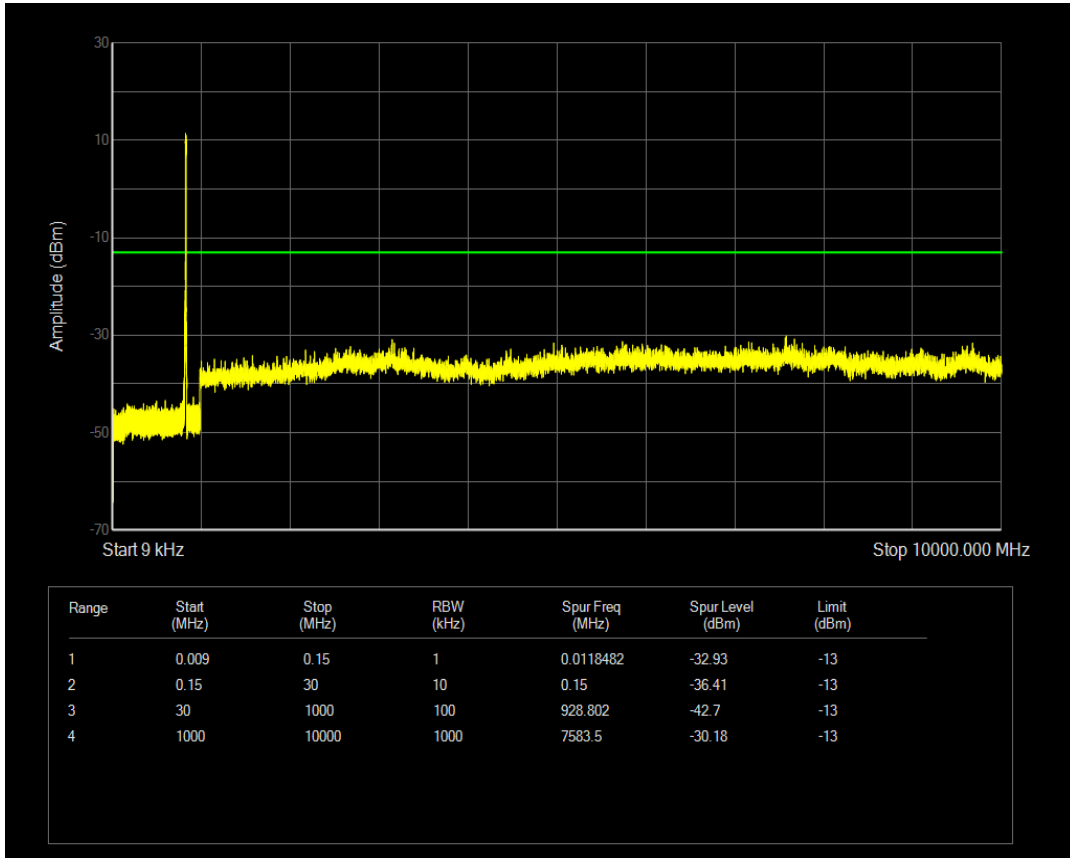

Band5 QAM16 BW=10MHz Channel=20525 RB Size=50 Position=#0

Band5 QAM16 BW=10MHz Channel=20525 RB Size=1 Position=#0

Band5 QPSK BW=10MHz Channel=20600 RB Size=1 Position=#0

Band5 QPSK BW=10MHz Channel=20600 RB Size=50 Position=#0

Band5 QAM16 BW=10MHz Channel=20600 RB Size=1 Position=#0

Band5 QAM16 BW=10MHz Channel=20600 RB Size=50 Position=#0

Band66 QPSK BW=1.4MHz Channel=131979 RB Size=6 Position=#0

Band66 QPSK BW=1.4MHz Channel=131979 RB Size=1 Position=#0