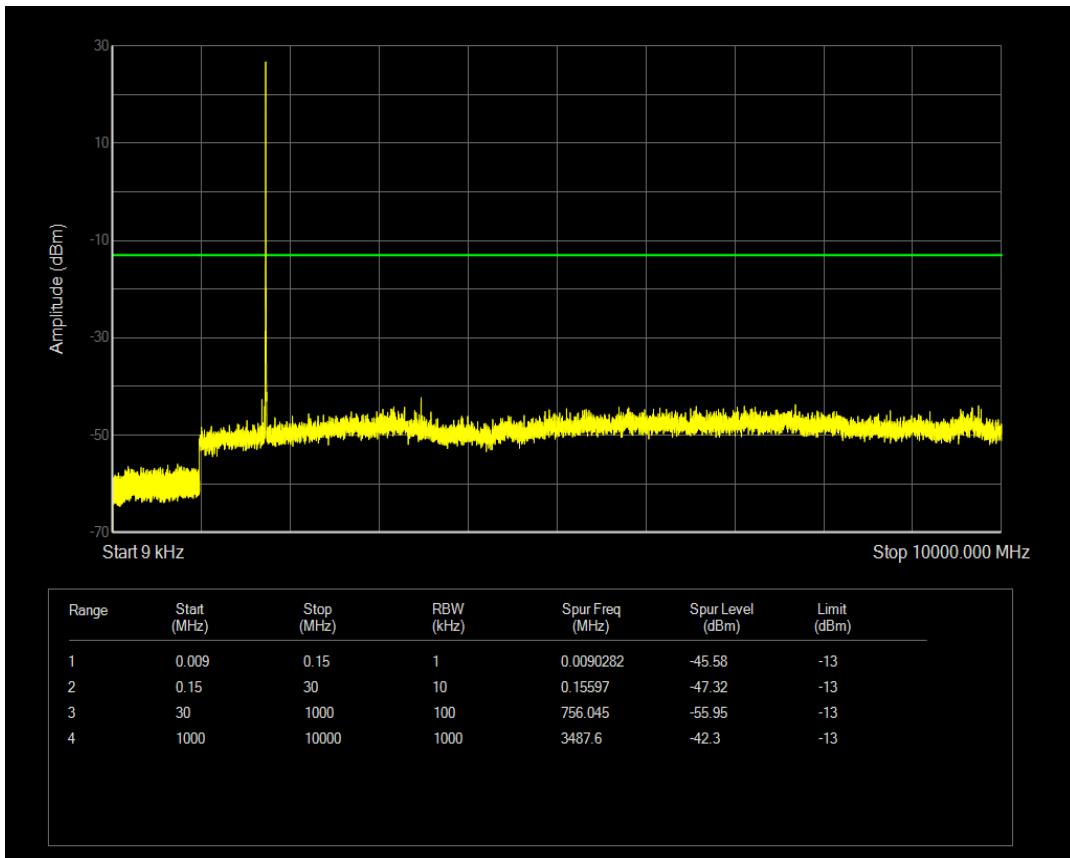

Band66 QPSK BW=3MHz Channel=132322 RB Size=1 Position=#0

Band66 QPSK BW=3MHz Channel=132322 RB Size=15 Position=#0