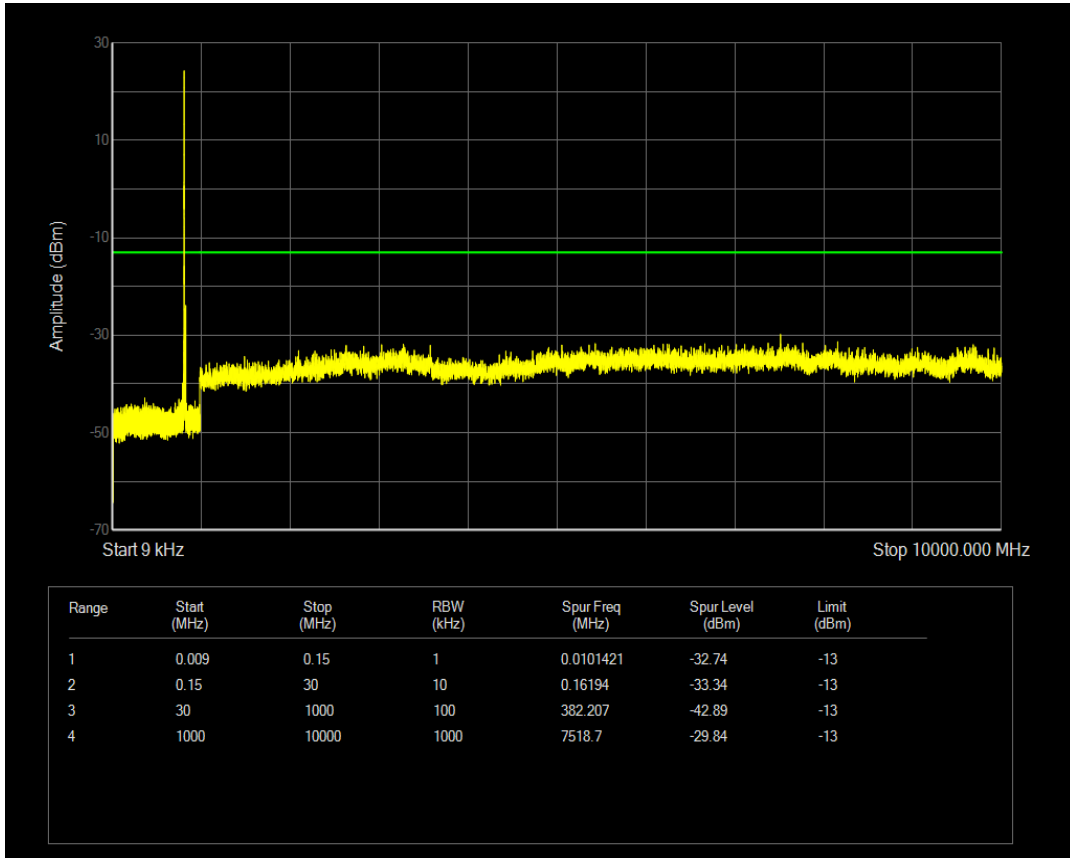

Band5 QAM16 BW=5MHz Channel=20625 RB Size=25 Position=#0

Band5 QAM16 BW=5MHz Channel=20625 RB Size=1 Position=#0

Band5 QPSK BW=10MHz Channel=20450 RB Size=50 Position=#0

Band5 QPSK BW=10MHz Channel=20450 RB Size=1 Position=#0

Band5 QAM16 BW=10MHz Channel=20450 RB Size=1 Position=#0

Band5 QPSK BW=10MHz Channel=20525 RB Size=1 Position=#0

Band5 QAM16 BW=10MHz Channel=20450 RB Size=50 Position=#0

Band5 QPSK BW=10MHz Channel=20525 RB Size=50 Position=#0