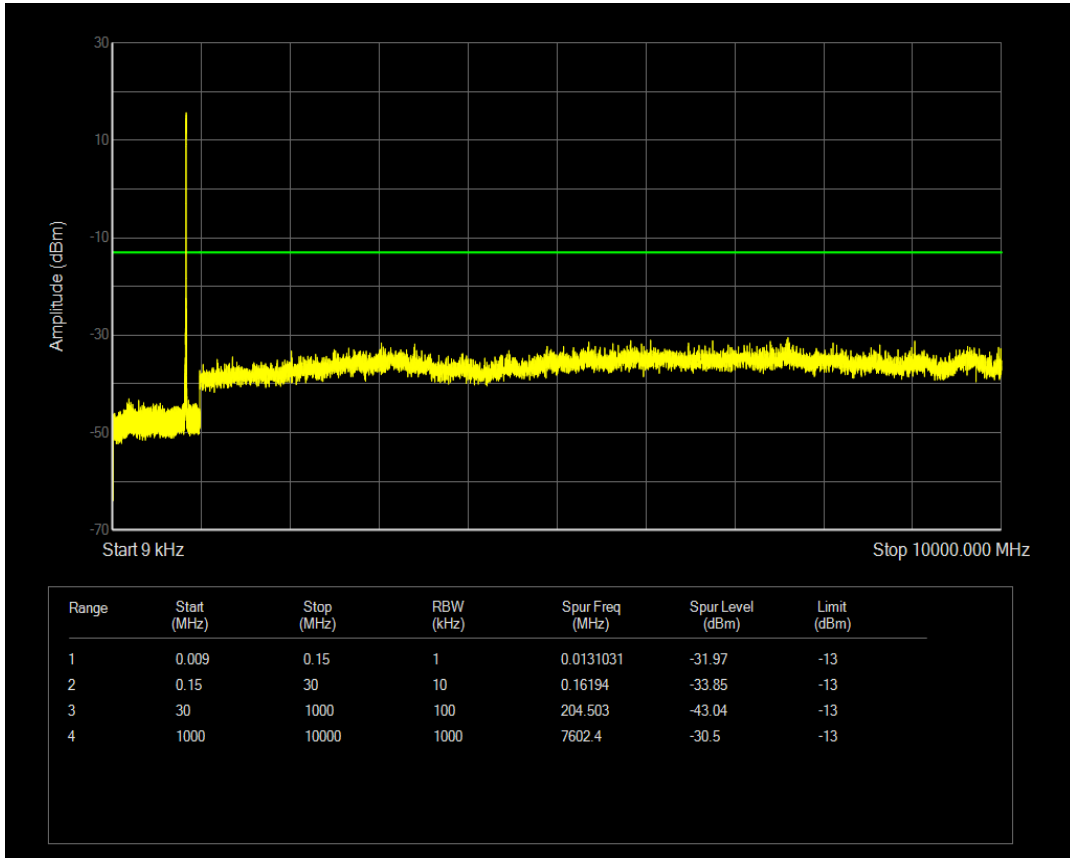

Band5 QAM16 BW=5MHz Channel=20525 RB Size=1 Position=#0

Band5 QAM16 BW=5MHz Channel=20525 RB Size=25 Position=#0

Band5 QPSK BW=5MHz Channel=20625 RB Size=1 Position=#0

Band5 QPSK BW=5MHz Channel=20625 RB Size=25 Position=#0