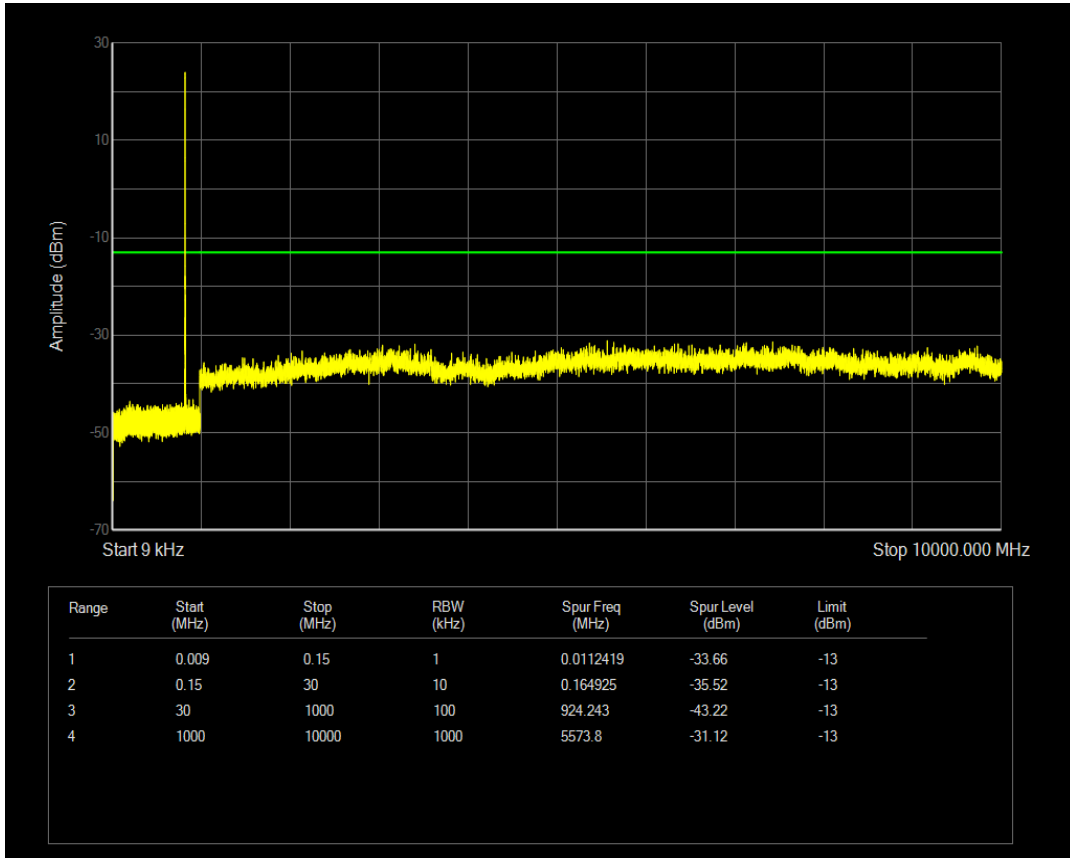

Band5 QAM16 BW=3MHz Channel=20415 RB Size=1 Position=#0

Band5 QAM16 BW=3MHz Channel=20415 RB Size=15 Position=#0

Band5 QPSK BW=3MHz Channel=20525 RB Size=1 Position=#0

Band5 QAM16 BW=3MHz Channel=20525 RB Size=1 Position=#0