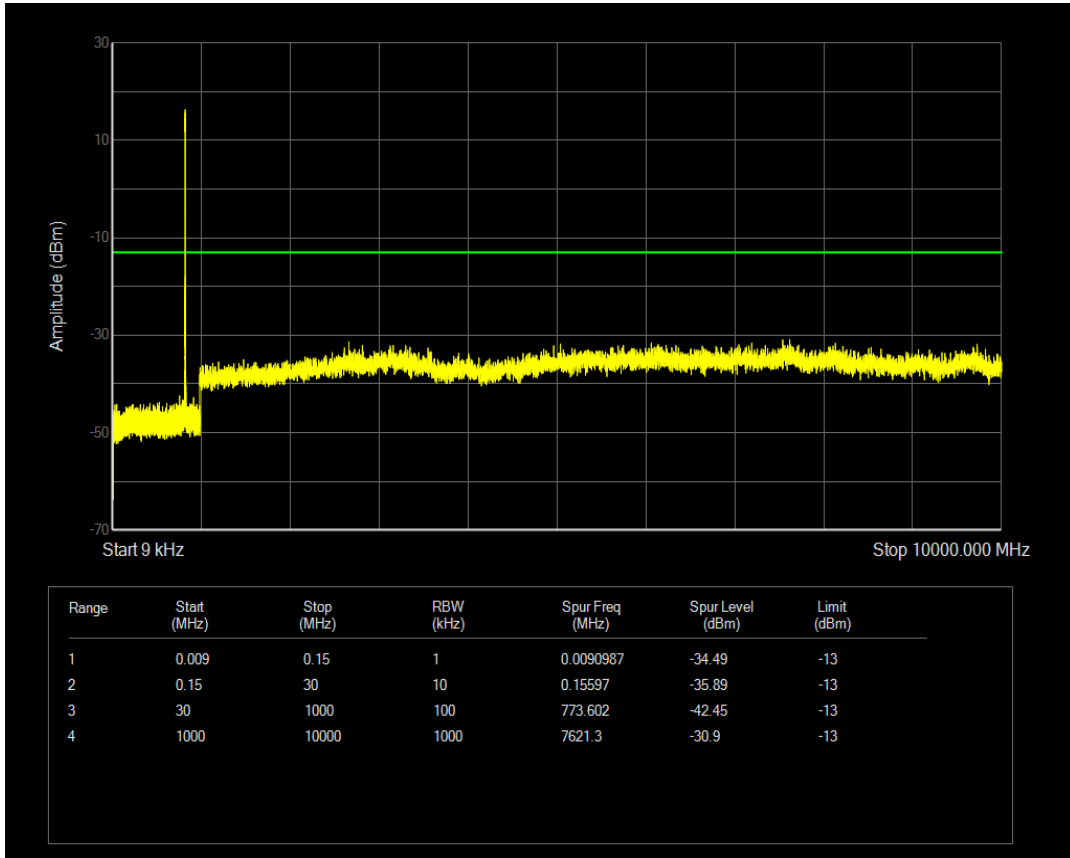

Band5 QAM16 BW=3MHz Channel=20525 RB Size=15 Position=#0

Band5 QPSK BW=3MHz Channel=20635 RB Size=1 Position=#0