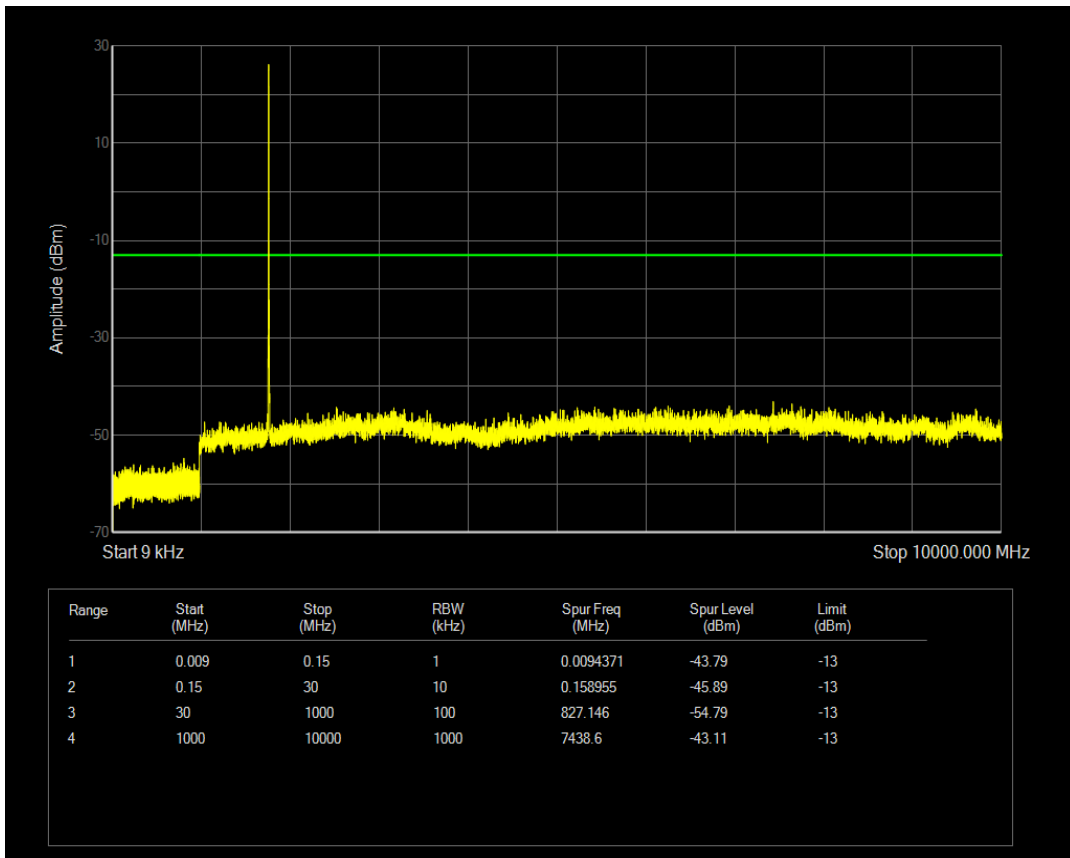

Band66 QPSK BW=3MHz Channel=132657 RB Size=1 Position=#0

Band66 QPSK BW=3MHz Channel=132657 RB Size=15 Position=#0