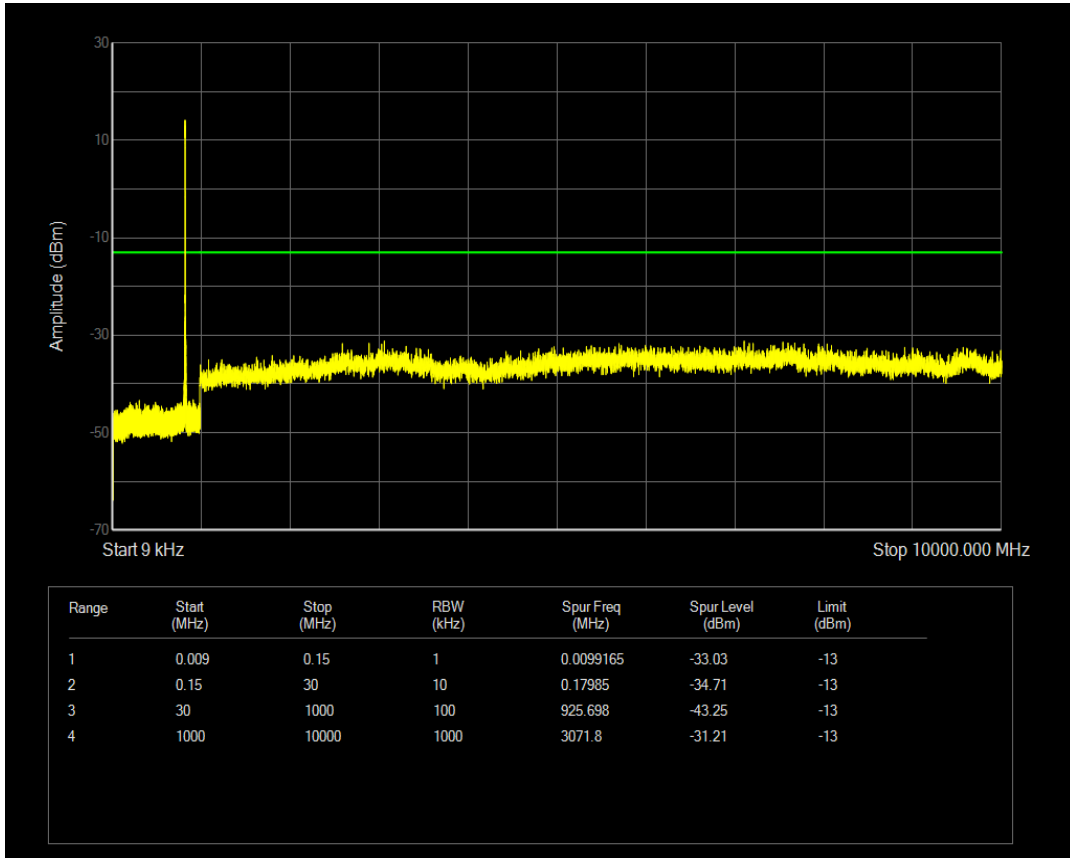

Band5 QAM16 BW=5MHz Channel=20525 RB Size=25 Position=#0

Band5 QPSK BW=5MHz Channel=20625 RB Size=1 Position=#0