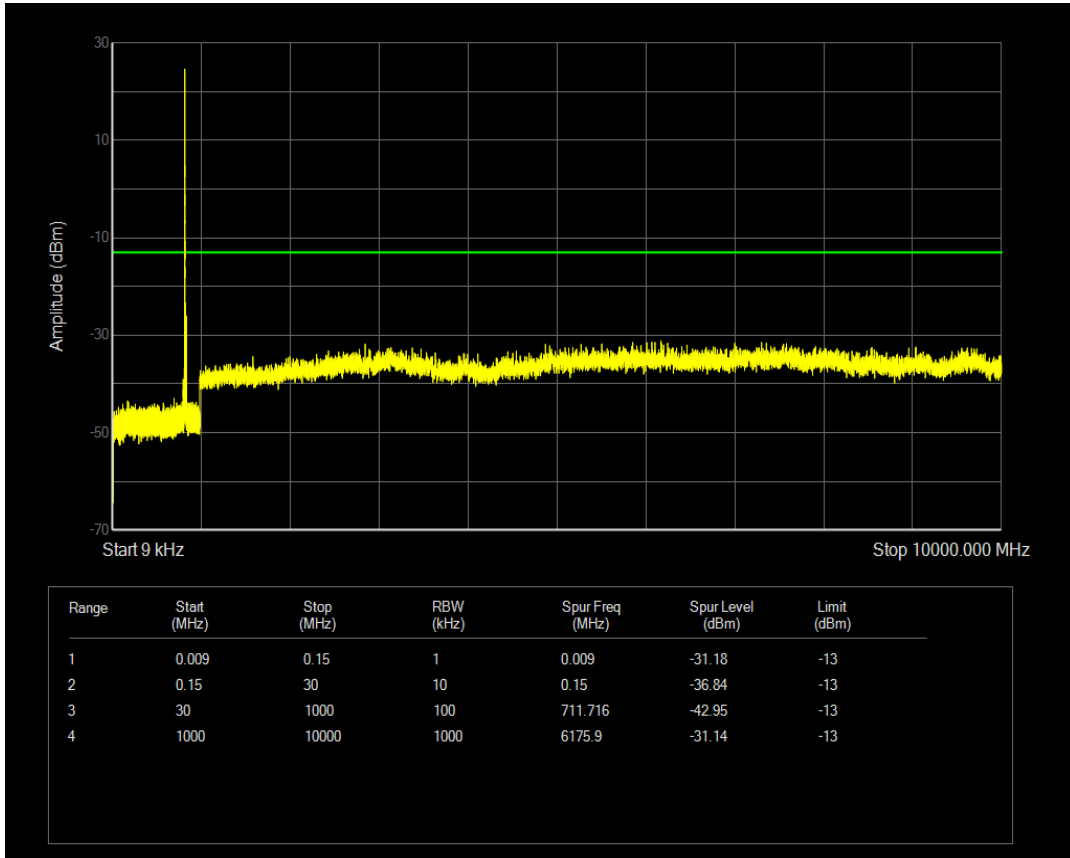

Band5 QAM16 BW=5MHz Channel=20625 RB Size=25 Position=#0

Band5 QAM16 BW=5MHz Channel=20625 RB Size=1 Position=#0

Band5 QPSK BW=10MHz Channel=20450 RB Size=50 Position=#0

Band5 QPSK BW=10MHz Channel=20450 RB Size=1 Position=#0

Band5 QAM16 BW=10MHz Channel=20450 RB Size=1 Position=#0

Band5 QPSK BW=10MHz Channel=20525 RB Size=1 Position=#0

Band5 QAM16 BW=10MHz Channel=20450 RB Size=50 Position=#0

Band5 QPSK BW=10MHz Channel=20525 RB Size=50 Position=#0