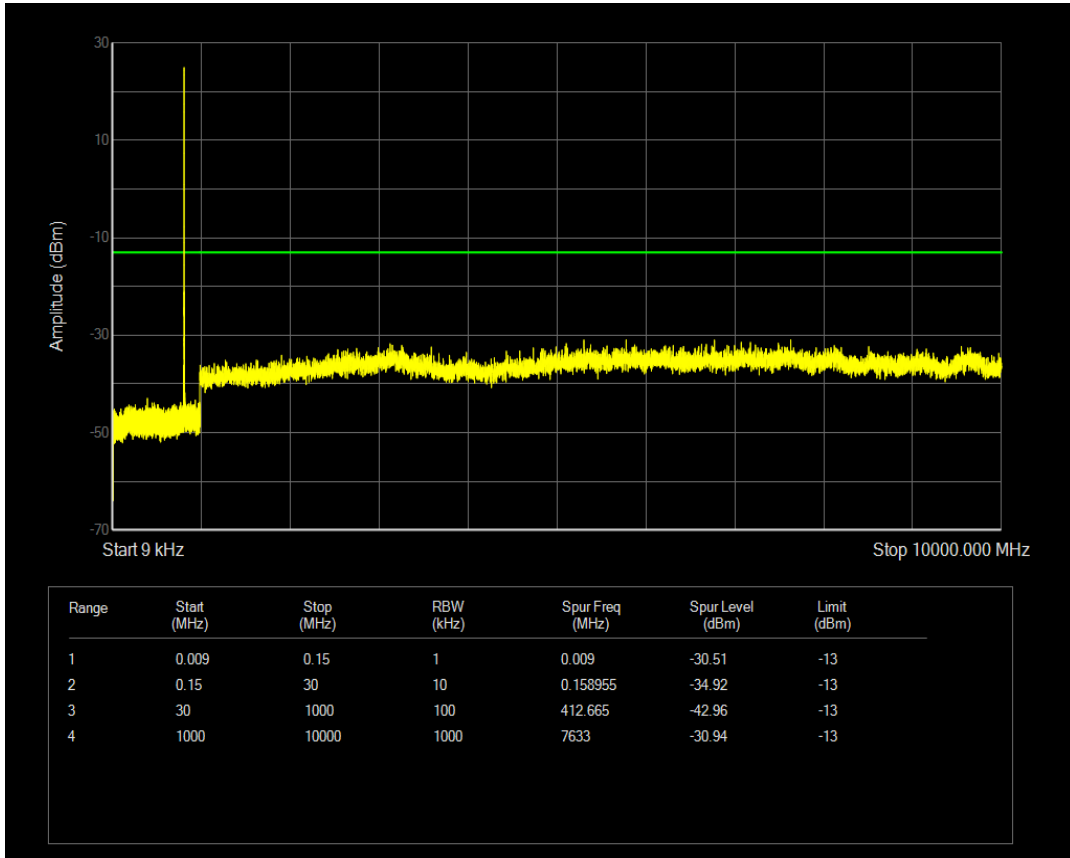

Band5 QAM16 BW=1.4MHz Channel=20525 RB Size=6 Position=#0

Band5 QAM16 BW=1.4MHz Channel=20525 RB Size=1 Position=#0

Band5 QPSK BW=1.4MHz Channel=20643 RB Size=6 Position=#0

Band5 QPSK BW=1.4MHz Channel=20643 RB Size=1 Position=#0

Band5 QAM16 BW=1.4MHz Channel=20643 RB Size=1 Position=#0

Band5 QPSK BW=3MHz Channel=20415 RB Size=1 Position=#0

Band5 QAM16 BW=1.4MHz Channel=20643 RB Size=6 Position=#0

Band5 QPSK BW=3MHz Channel=20415 RB Size=15 Position=#0