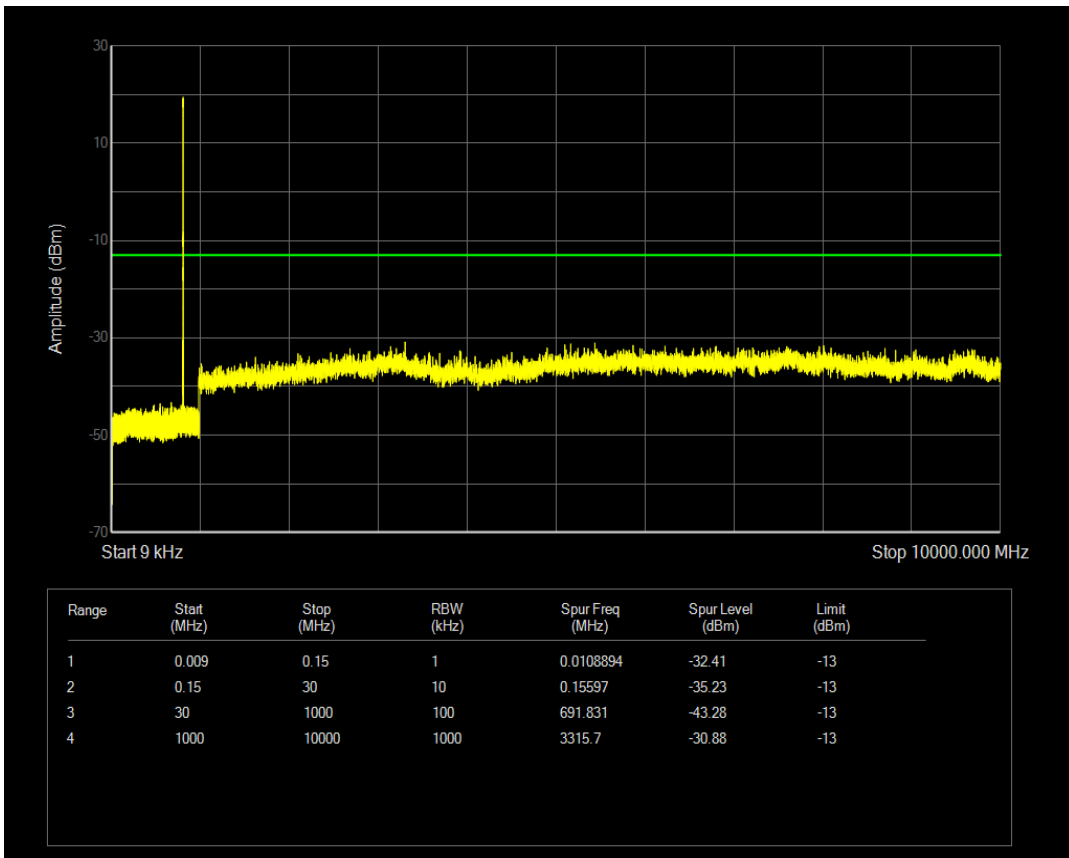

Band41 QAM16 BW=20MHz Channel=40640 RB Size=1 Position=#0

Band41 QAM16 BW=20MHz Channel=40640 RB Size=100 Position=#0

Band41 QPSK BW=20MHz Channel=41140 RB Size=1 Position=#0

Band41 QPSK BW=20MHz Channel=41140 RB Size=100 Position=#0

Band41 QAM16 BW=20MHz Channel=41140 RB Size=100 Position=#0

Band41 QAM16 BW=20MHz Channel=41140 RB Size=1 Position=#0

Band5 QPSK BW=1.4MHz Channel=20407 RB Size=6 Position=#0

Band5 QPSK BW=1.4MHz Channel=20407 RB Size=1 Position=#0