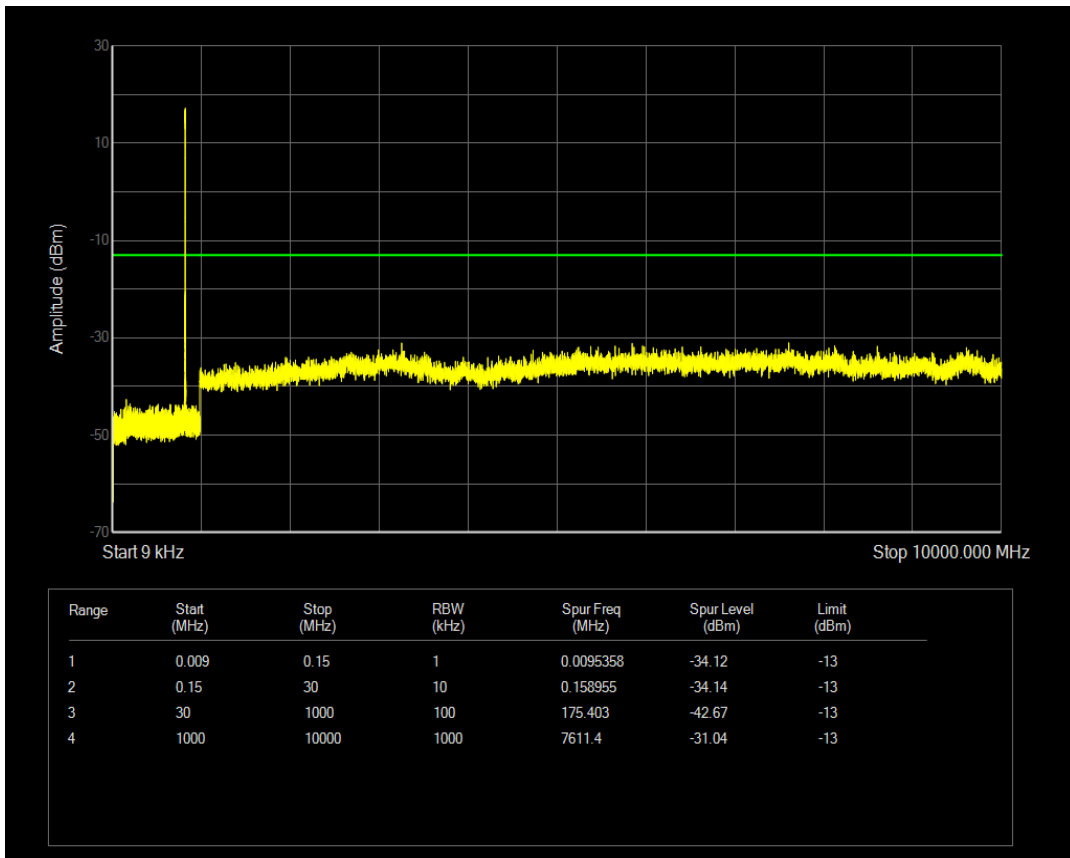

Band5 QPSK BW=3MHz Channel=20525 RB Size=15 Position=#0

Band5 QAM16 BW=3MHz Channel=20525 RB Size=15 Position=#0