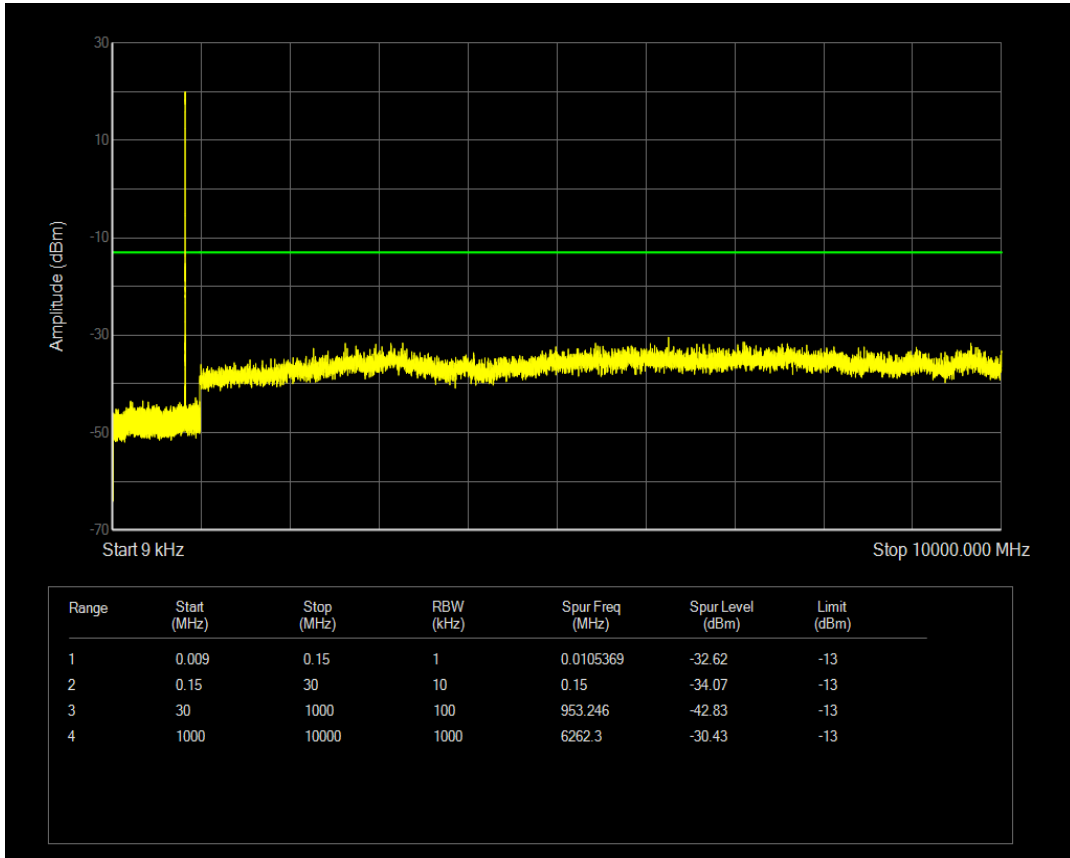

Band5 QAM16 BW=1.4MHz Channel=20407 RB Size=1 Position=#0

Band5 QPSK BW=1.4MHz Channel=20525 RB Size=1 Position=#0

Band5 QAM16 BW=1.4MHz Channel=20407 RB Size=6 Position=#0

Band5 QPSK BW=1.4MHz Channel=20525 RB Size=6 Position=#0

Band5 QAM16 BW=1.4MHz Channel=20525 RB Size=6 Position=#0

Band5 QAM16 BW=1.4MHz Channel=20525 RB Size=1 Position=#0

Band5 QPSK BW=1.4MHz Channel=20643 RB Size=6 Position=#0

Band5 QPSK BW=1.4MHz Channel=20643 RB Size=1 Position=#0