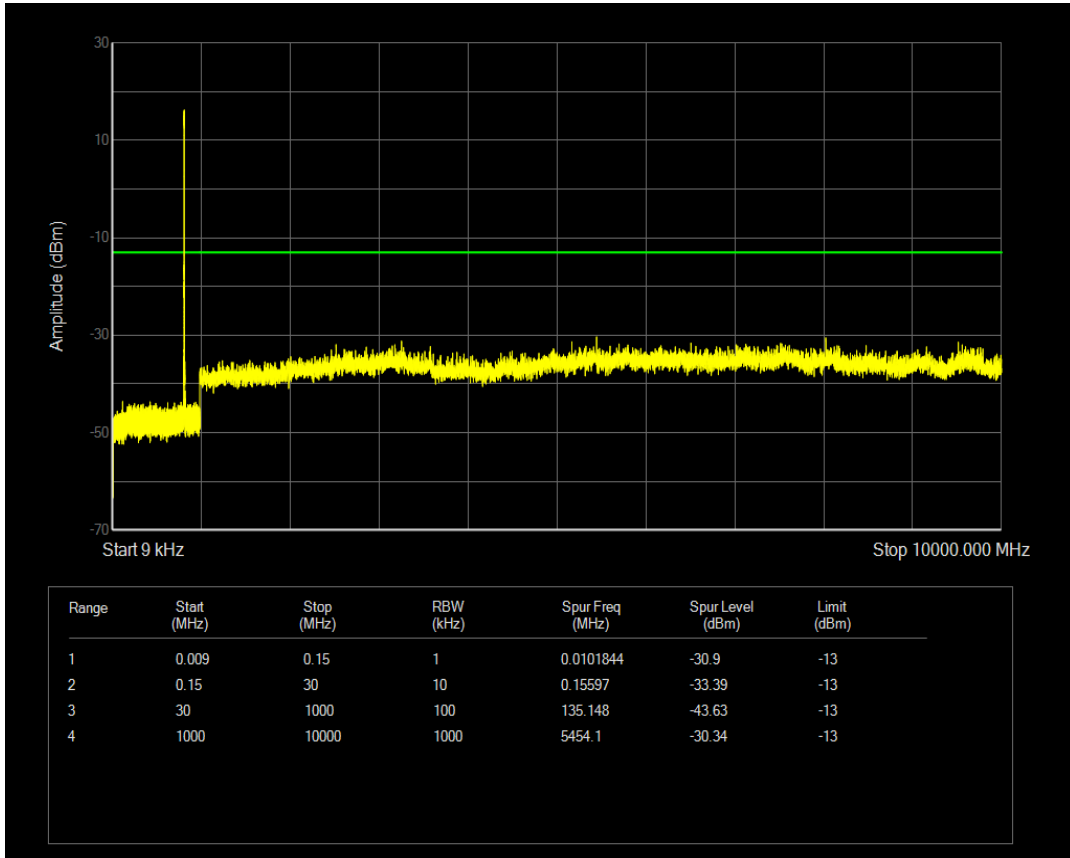

Band5 QAM16 BW=1.4MHz Channel=20643 RB Size=1 Position=#0

Band5 QPSK BW=3MHz Channel=20415 RB Size=1 Position=#0

Band5 QAM16 BW=1.4MHz Channel=20643 RB Size=6 Position=#0

Band5 QPSK BW=3MHz Channel=20415 RB Size=15 Position=#0