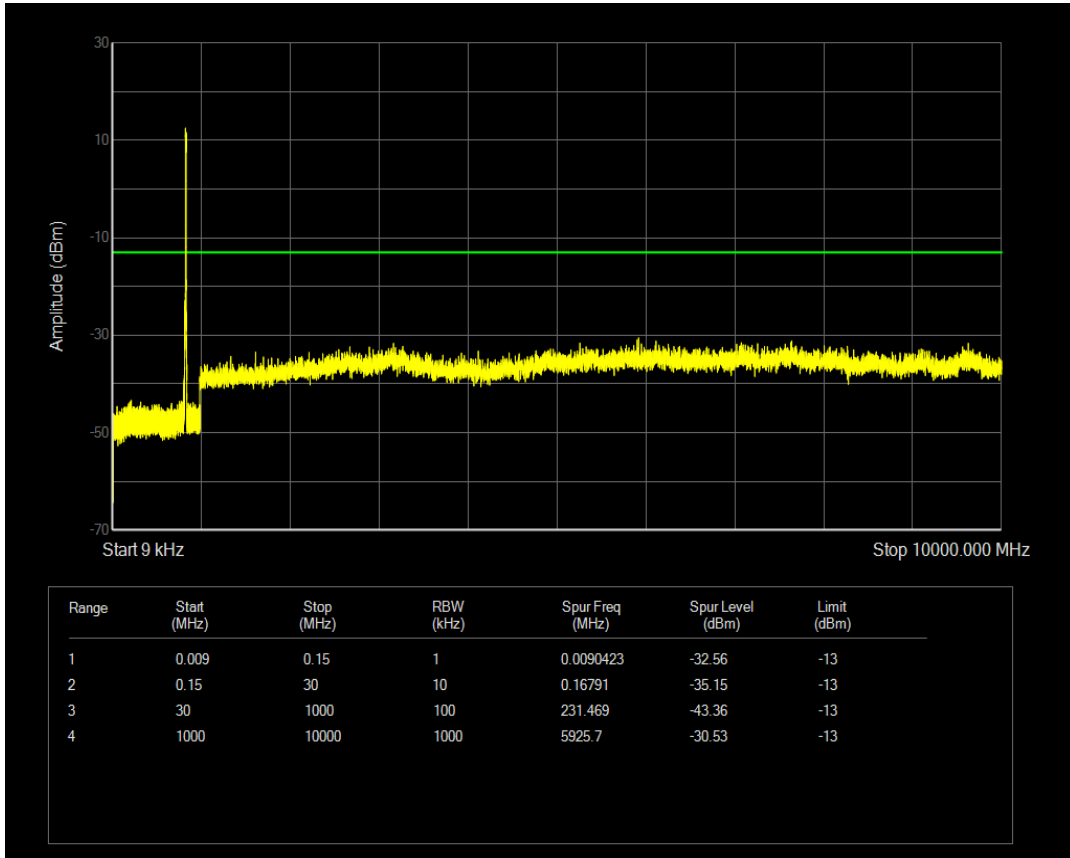

Band5 QAM16 BW=10MHz Channel=20525 RB Size=50 Position=#0

Band5 QAM16 BW=10MHz Channel=20525 RB Size=1 Position=#0

Band5 QPSK BW=10MHz Channel=20600 RB Size=1 Position=#0

Band5 QPSK BW=10MHz Channel=20600 RB Size=50 Position=#0

Band5 QAM16 BW=10MHz Channel=20600 RB Size=1 Position=#0

Band5 QAM16 BW=10MHz Channel=20600 RB Size=50 Position=#0

Band66 QPSK BW=1.4MHz Channel=131979 RB Size=6 Position=#0

Band66 QPSK BW=1.4MHz Channel=131979 RB Size=1 Position=#0