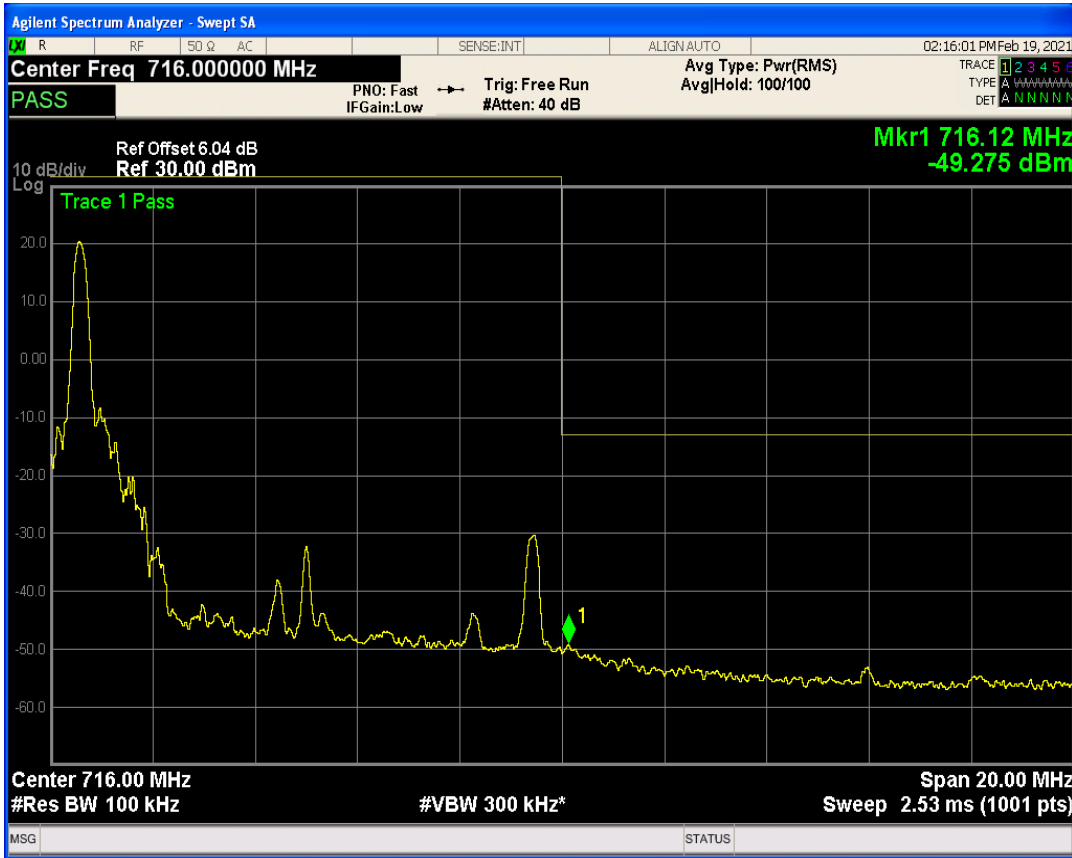

Band17 QPSK BW=10MHz Channel=23800 RB Size=1 Position=#0

Band17 QPSK BW=10MHz Channel=23800 RB Size=1 Position=#Max