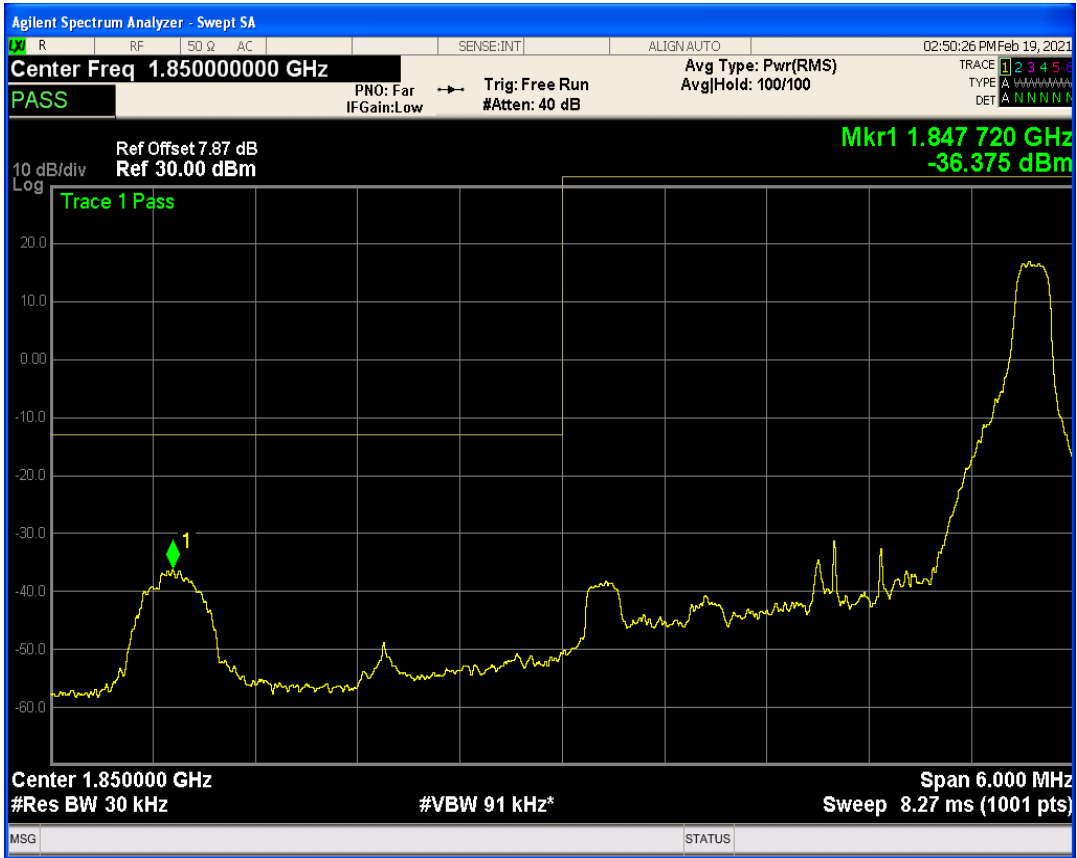

Band25 QAM16 BW=1.4MHz Channel=26683 RB Size=1 Position=#0

Band25 QAM16 BW=1.4MHz Channel=26683 RB Size=1 Position=#Max

Band25 QAM16 BW=1.4MHz Channel=26683 RB Size=6 Position=#0

Band25 QPSK BW=3MHz Channel=26055 RB Size=1 Position=#Max