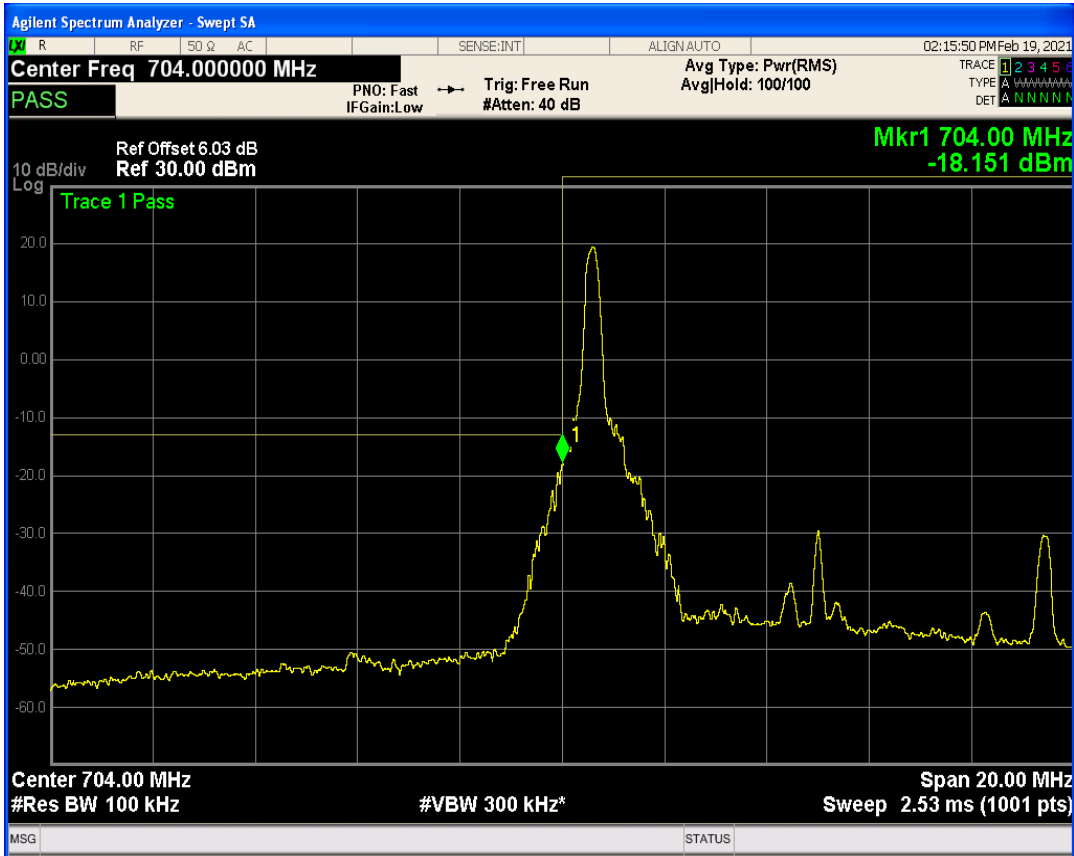

Band17 QAM16 BW=10MHz Channel=23780 RB Size=1 Position=#0

Band17 QPSK BW=10MHz Channel=23780 RB Size=50 Position=#0