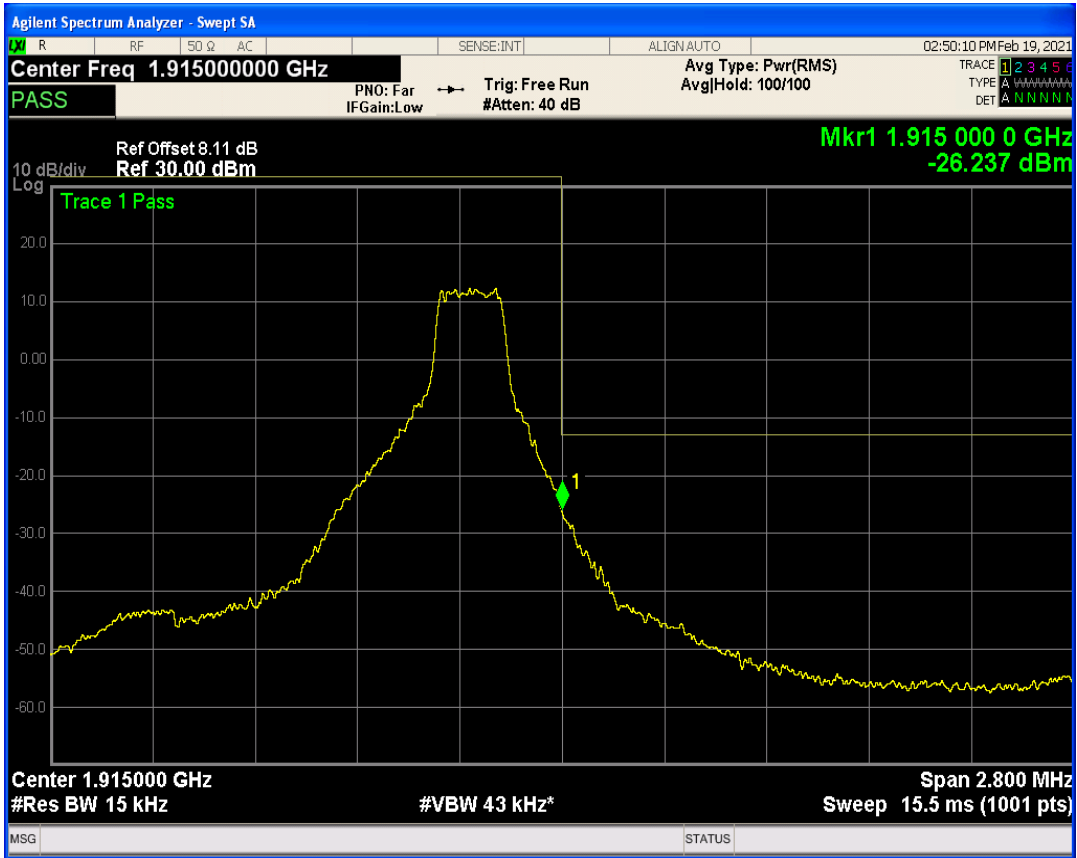

Band25 QAM16 BW=1.4MHz Channel=26683 RB Size=1 Position=#Max

Band25 QAM16 BW=1.4MHz Channel=26683 RB Size=6 Position=#0