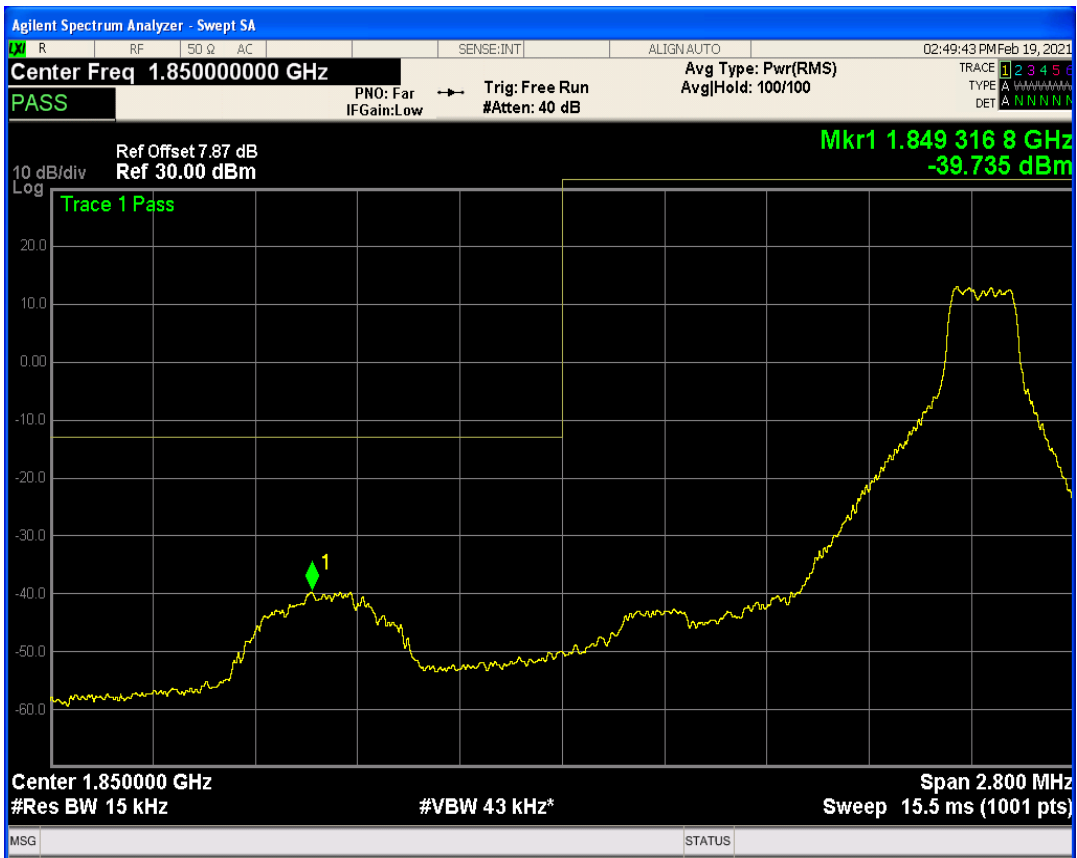

Band25 QAM16 BW=1.4MHz Channel=26047 RB Size=1 Position=#Max

Band25 QPSK BW=1.4MHz Channel=26683 RB Size=1 Position=#0