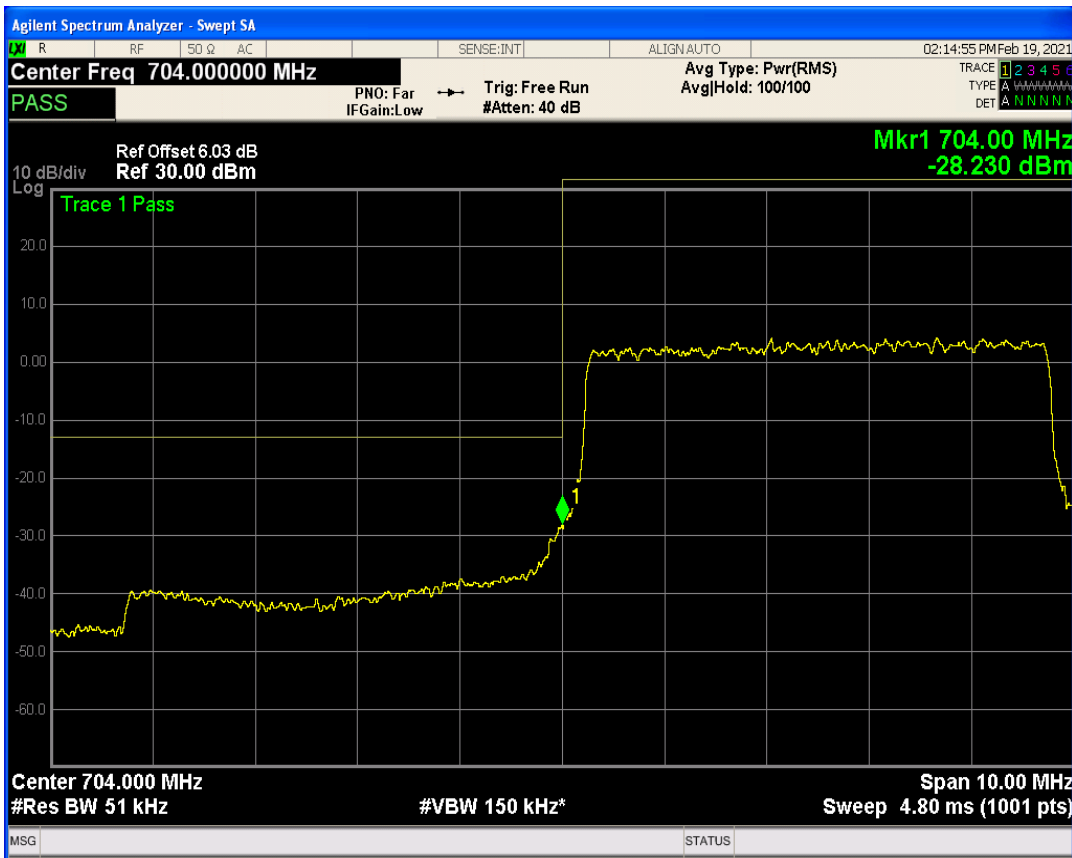

Band17 QPSK BW=5MHz Channel=23755 RB Size=25 Position=#0

Band17 QPSK BW=5MHz Channel=23755 RB Size=1 Position=#Max