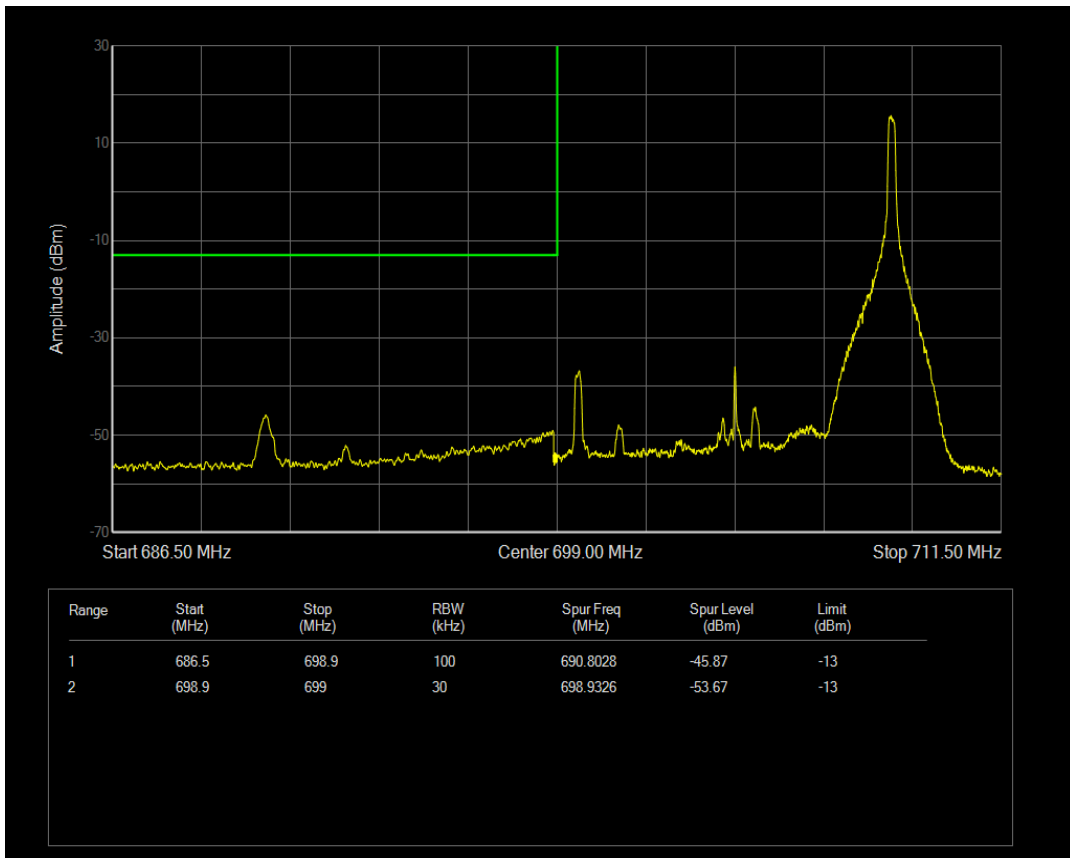

Band12 QAM16 BW=5MHz Channel=23155 RB Size=25 Position=#0

Band12 QPSK BW=10MHz Channel=23060 RB Size=1 Position=#0

Band12 QPSK BW=10MHz Channel=23060 RB Size=1 Position=#Max

Band12 QPSK BW=10MHz Channel=23060 RB Size=50 Position=#0