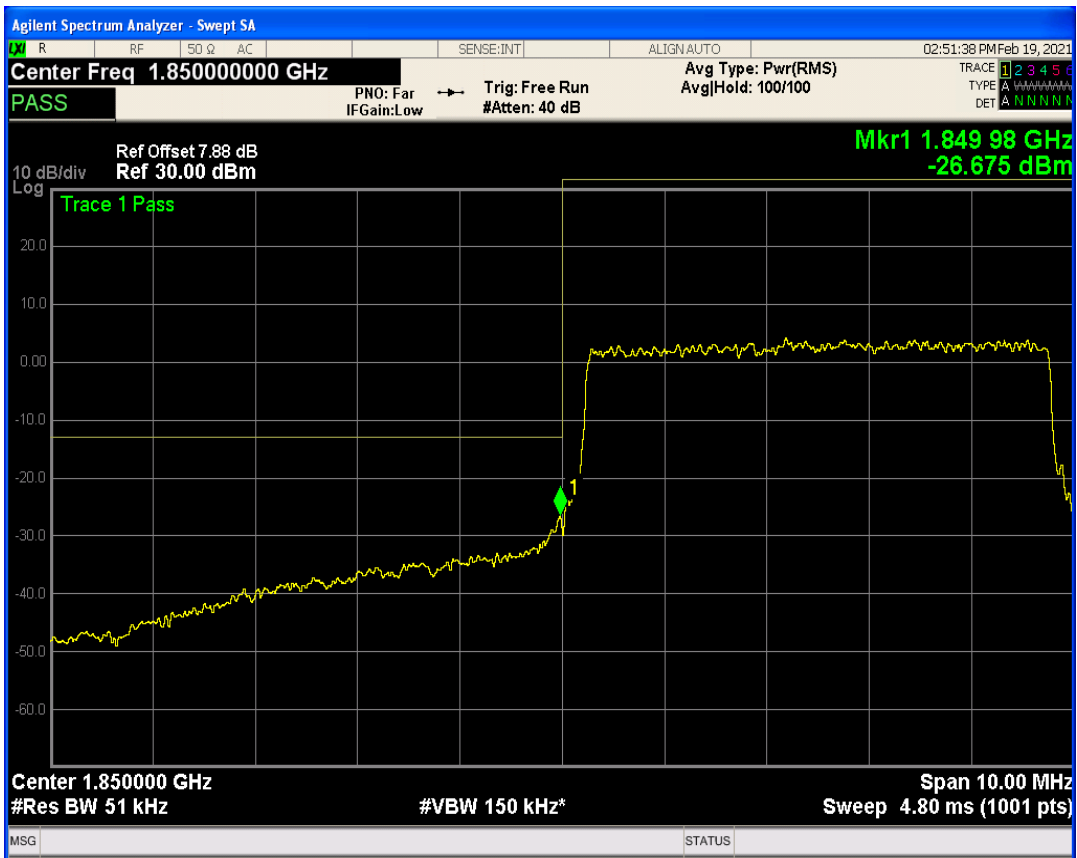

Band25 QAM16 BW=5MHz Channel=26065 RB Size=25 Position=#0

Band25 QPSK BW=5MHz Channel=26665 RB Size=1 Position=#0