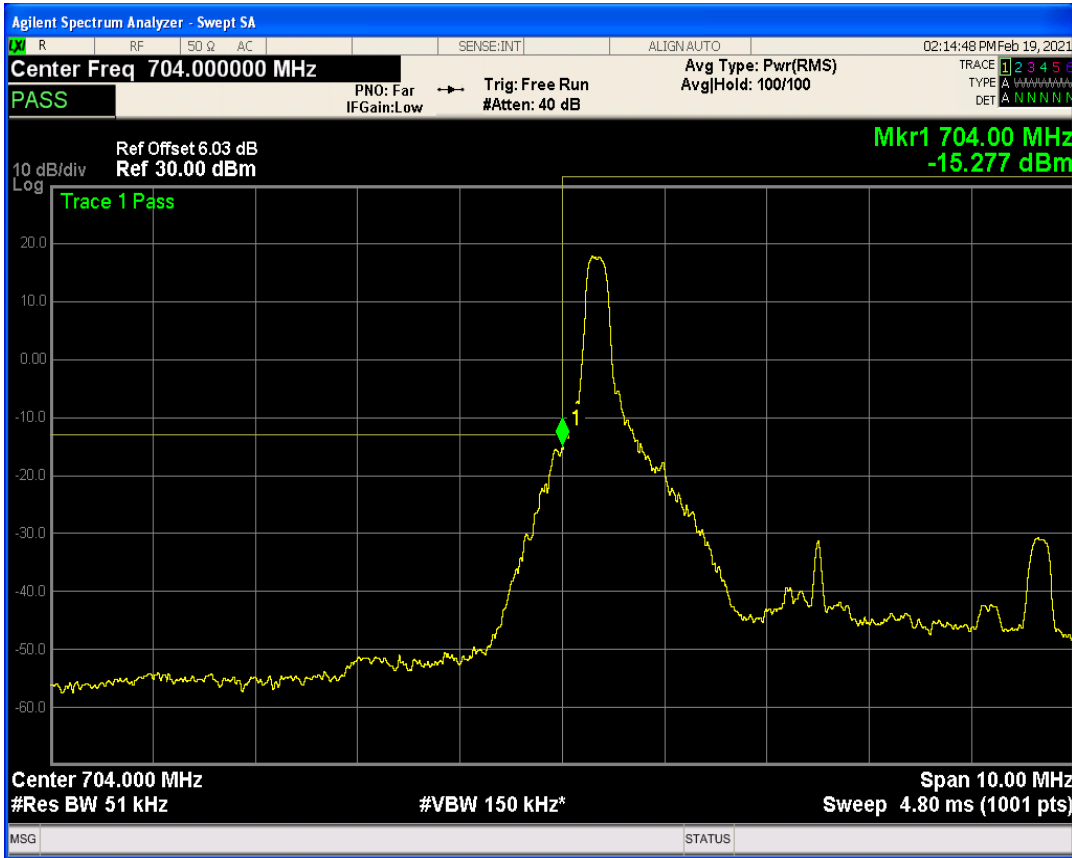

Band13 QAM16 BW=10MHz Channel=23230 RB Size=1 Position=#0

Band13 QAM16 BW=10MHz Channel=23230 RB Size=50 Position=#0

Band13 QAM16 BW=10MHz Channel=23230 RB Size=1 Position=#Max

Band17 QPSK BW=5MHz Channel=23755 RB Size=1 Position=#0