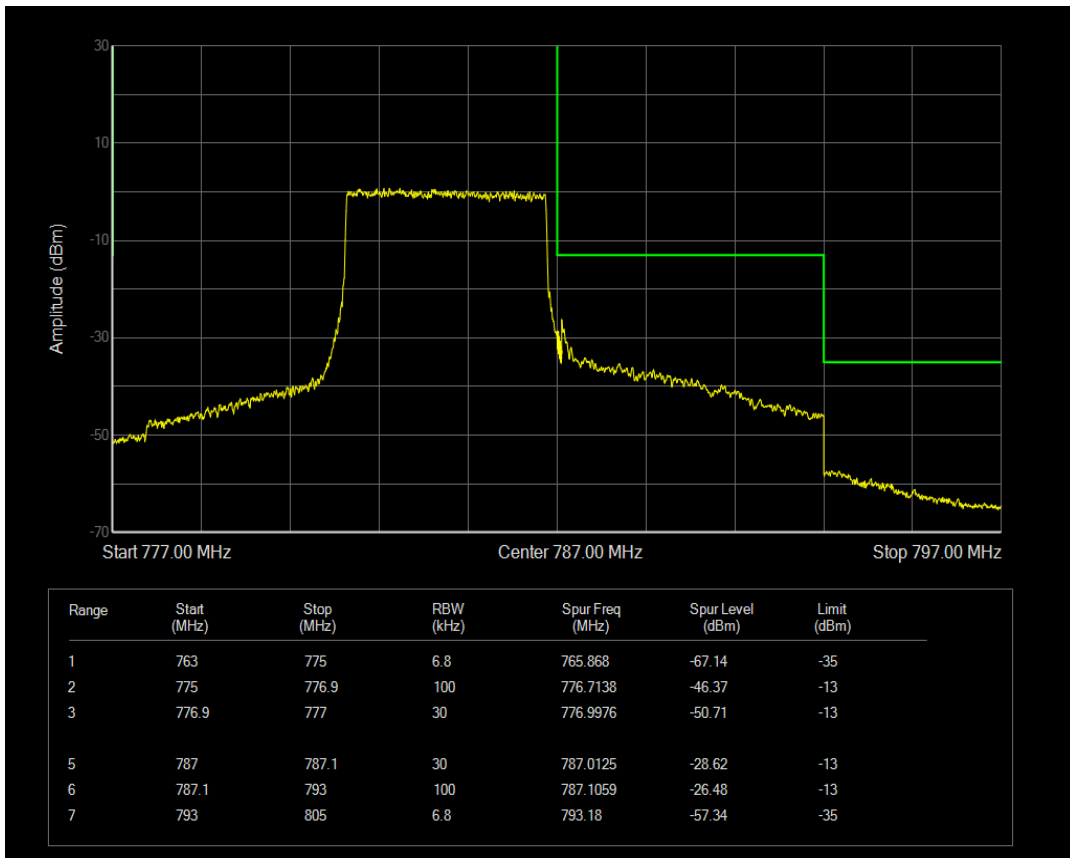

Band13 QPSK BW=5MHz Channel=23255 RB Size=1 Position=#Max

Band13 QPSK BW=5MHz Channel=23255 RB Size=25 Position=#0

Band13 QAM16 BW=5MHz Channel=23255 RB Size=1 Position=#0

Band13 QAM16 BW=5MHz Channel=23255 RB Size=1 Position=#Max

Band13 QAM16 BW=5MHz Channel=23255 RB Size=25 Position=#0

Band13 QPSK BW=10MHz Channel=23230 RB Size=1 Position=#0

Band13 QPSK BW=10MHz Channel=23230 RB Size=1 Position=#Max

Band13 QPSK BW=10MHz Channel=23230 RB Size=50 Position=#0