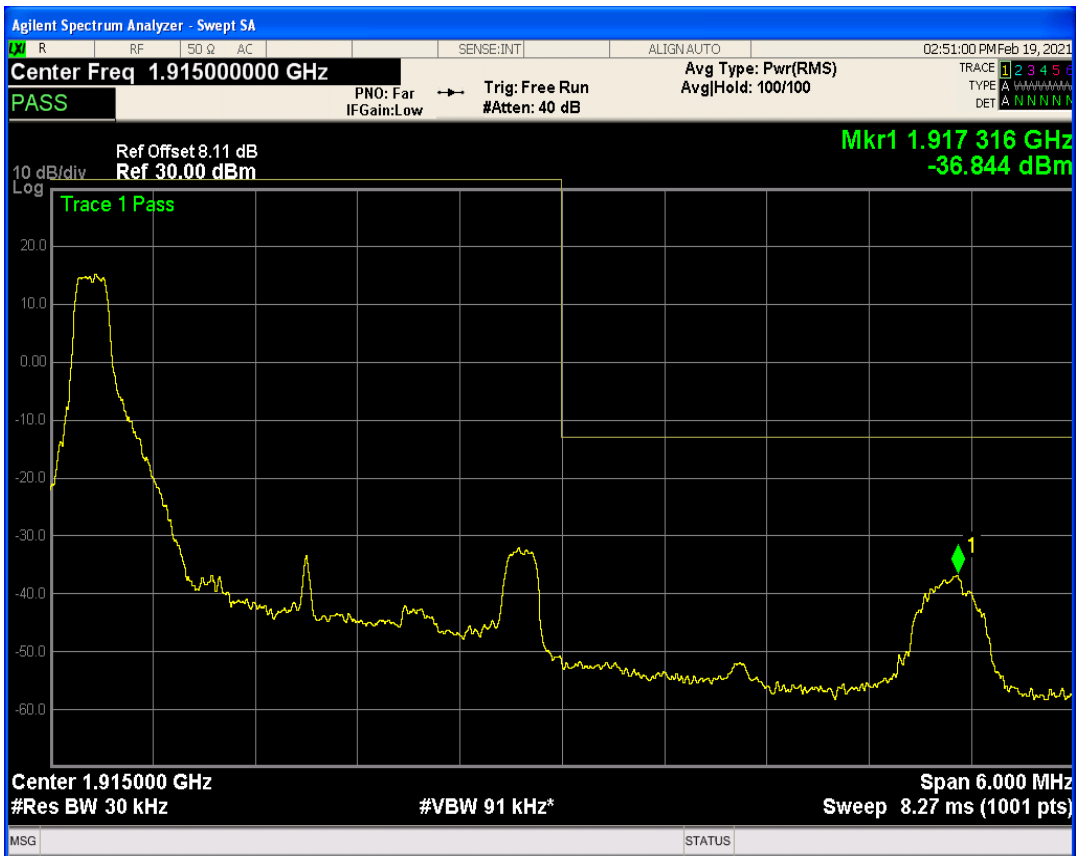

Band25 QAM16 BW=3MHz Channel=26675 RB Size=1 Position=#0

Band25 QAM16 BW=3MHz Channel=26675 RB Size=1 Position=#Max