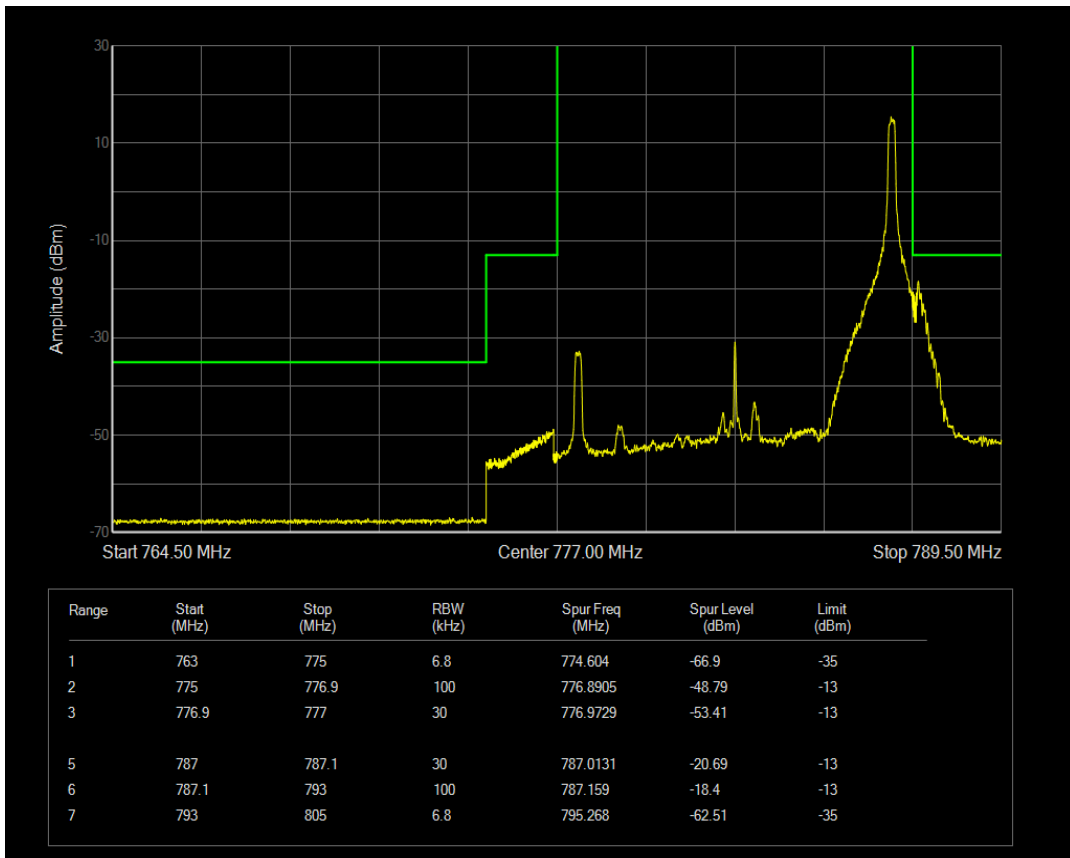

Band13 QAM16 BW=10MHz Channel=23230 RB Size=1 Position=#Max

Band17 QPSK BW=5MHz Channel=23755 RB Size=1 Position=#0