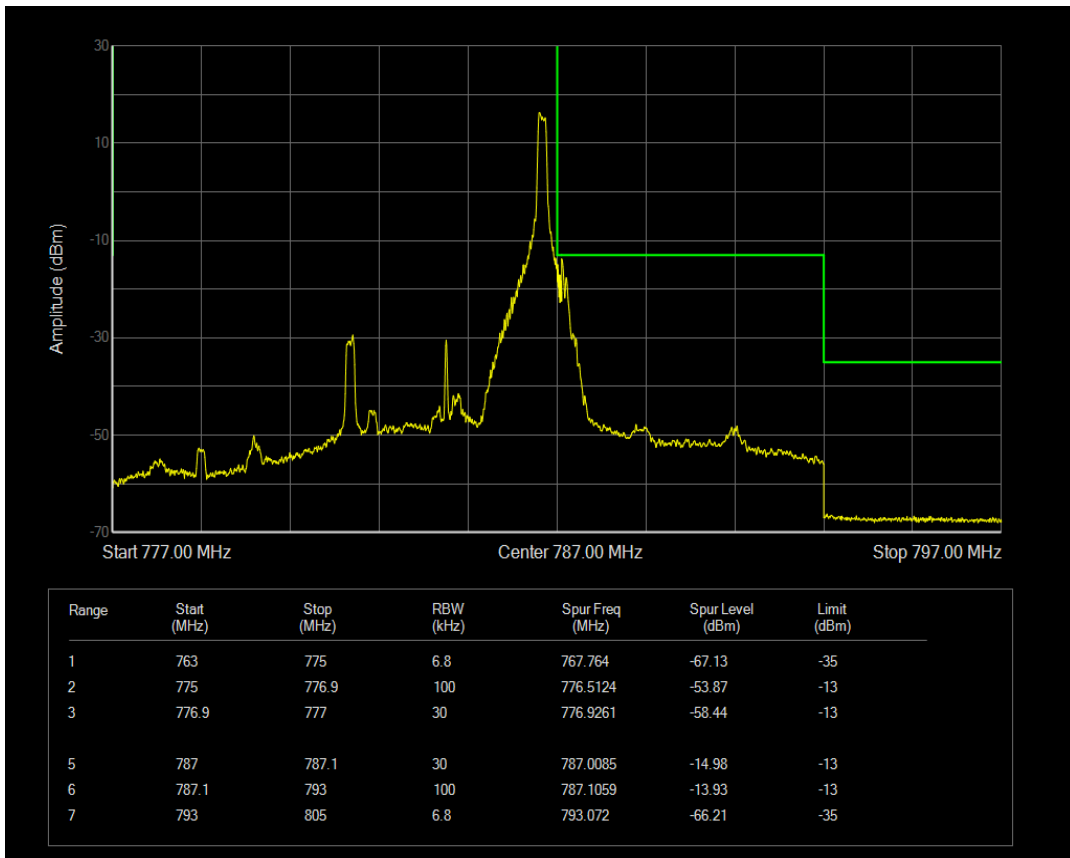

Band13 QPSK BW=5MHz Channel=23255 RB Size=1 Position=#Max

Band13 QPSK BW=5MHz Channel=23255 RB Size=25 Position=#0