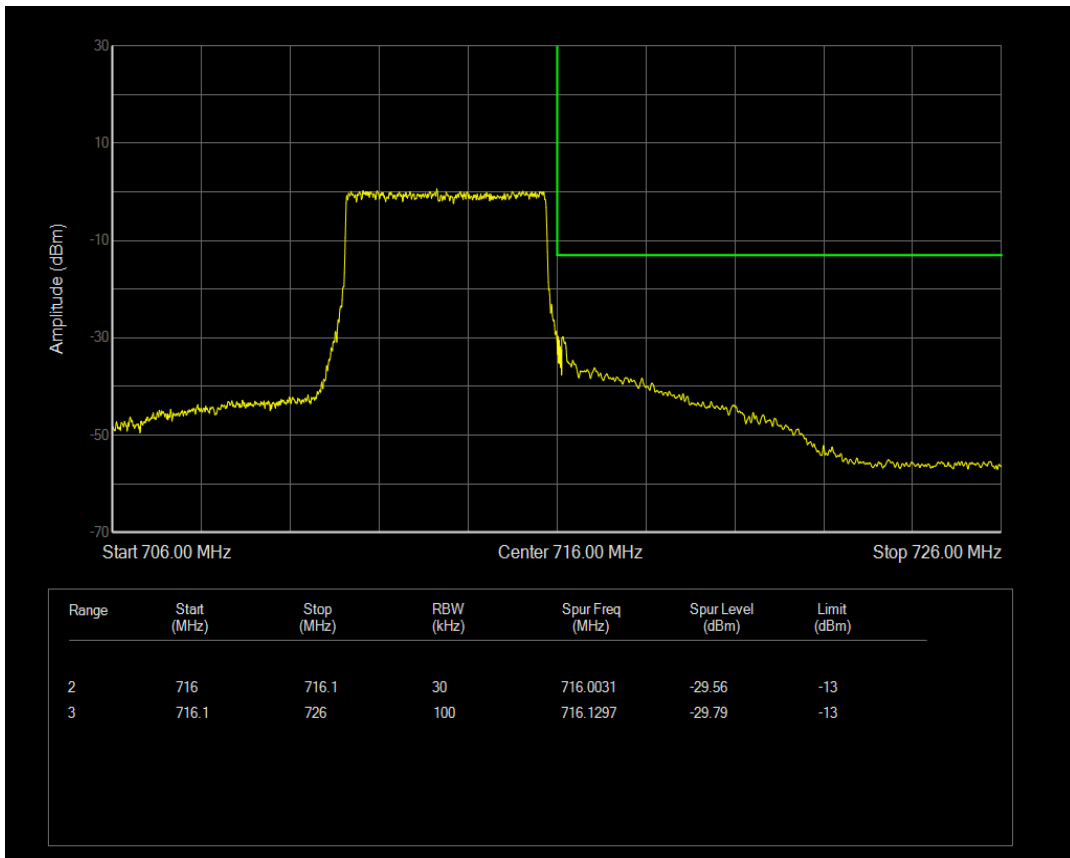

Band12 QAM16 BW=5MHz Channel=23155 RB Size=25 Position=#0

Band12 QPSK BW=10MHz Channel=23060 RB Size=1 Position=#0

Band12 QPSK BW=10MHz Channel=23060 RB Size=1 Position=#Max

Band12 QPSK BW=10MHz Channel=23060 RB Size=50 Position=#0

Band12 QAM16 BW=10MHz Channel=23060 RB Size=1 Position=#Max

Band12 QAM16 BW=10MHz Channel=23060 RB Size=1 Position=#0

Band12 QAM16 BW=10MHz Channel=23060 RB Size=50 Position=#0

Band12 QPSK BW=10MHz Channel=23130 RB Size=1 Position=#0