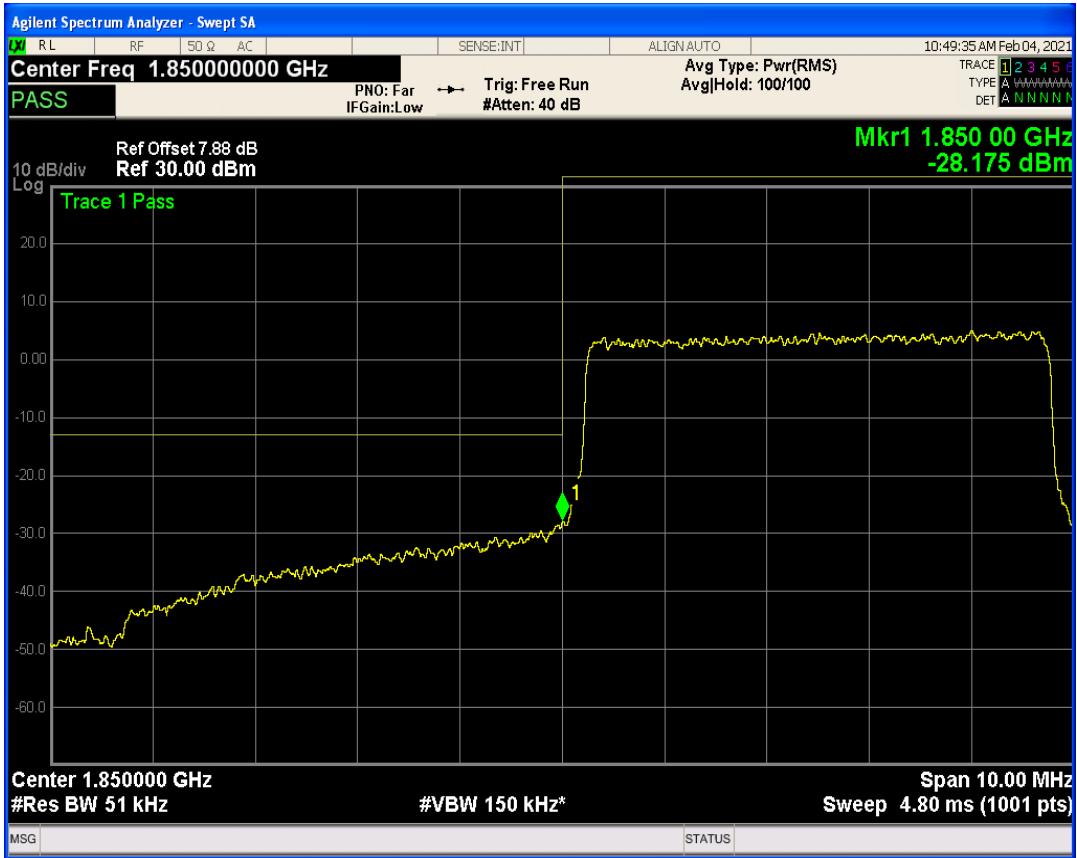

Band2 QPSK BW=5MHz Channel=18625 RB Size=25 Position=#0

Band2 QAM16 BW=5MHz Channel=18625 RB Size=1 Position=#0