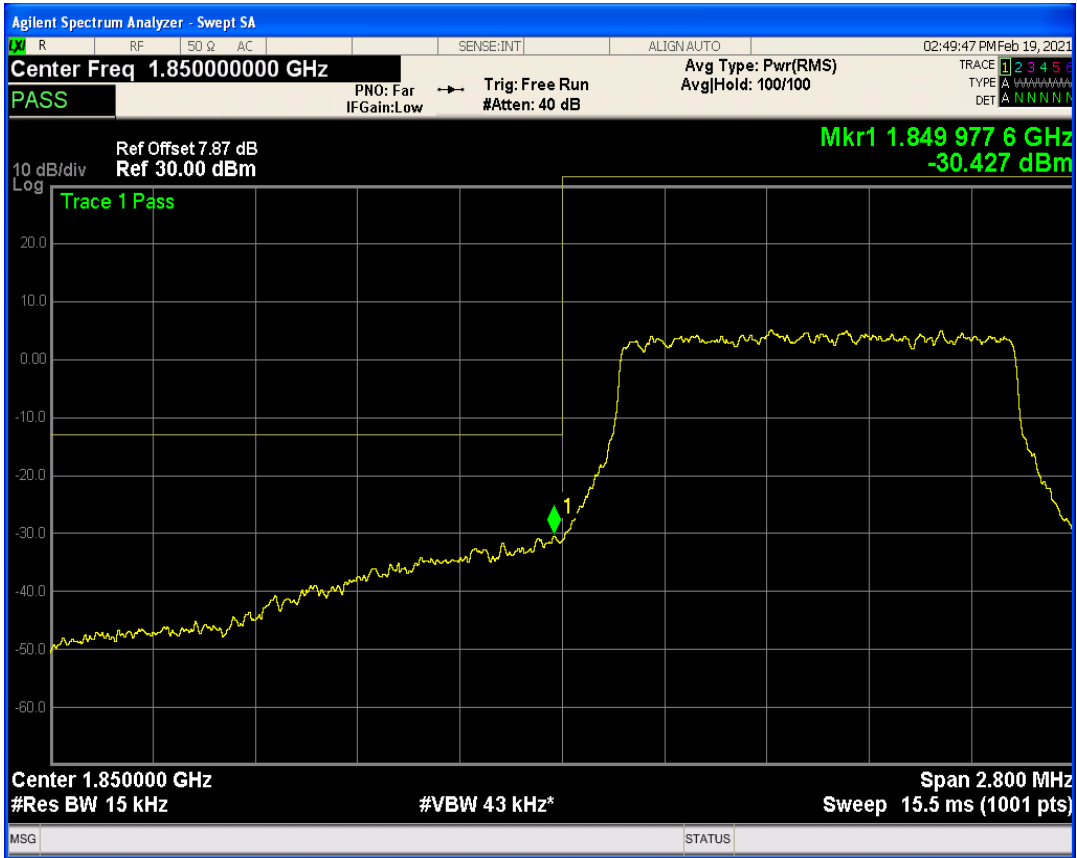

Band25 QPSK BW=1.4MHz Channel=26047 RB Size=1 Position=#Max

Band25 QPSK BW=1.4MHz Channel=26047 RB Size=6 Position=#0

Band25 QAM16 BW=1.4MHz Channel=26047 RB Size=1 Position=#0

Band25 QAM16 BW=1.4MHz Channel=26047 RB Size=6 Position=#0