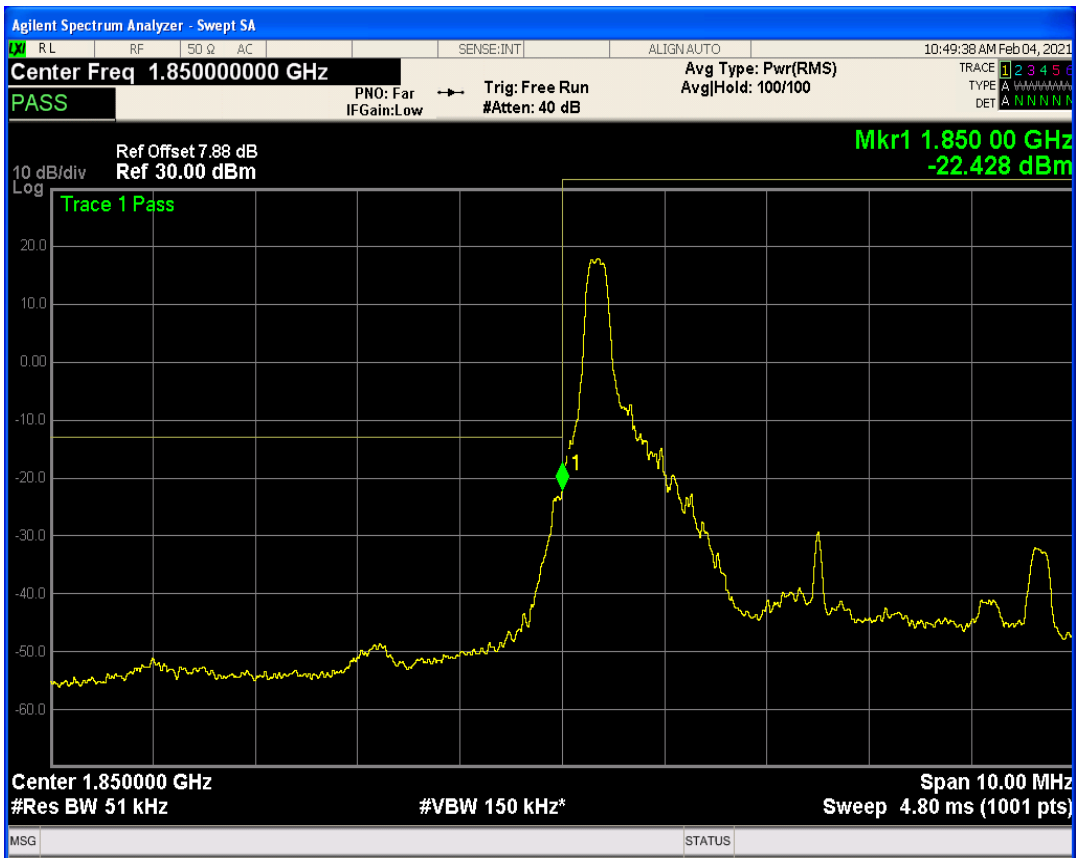

Band2 QAM16 BW=5MHz Channel=18625 RB Size=1 Position=#0

Band2 QAM16 BW=5MHz Channel=18625 RB Size=1 Position=#Max