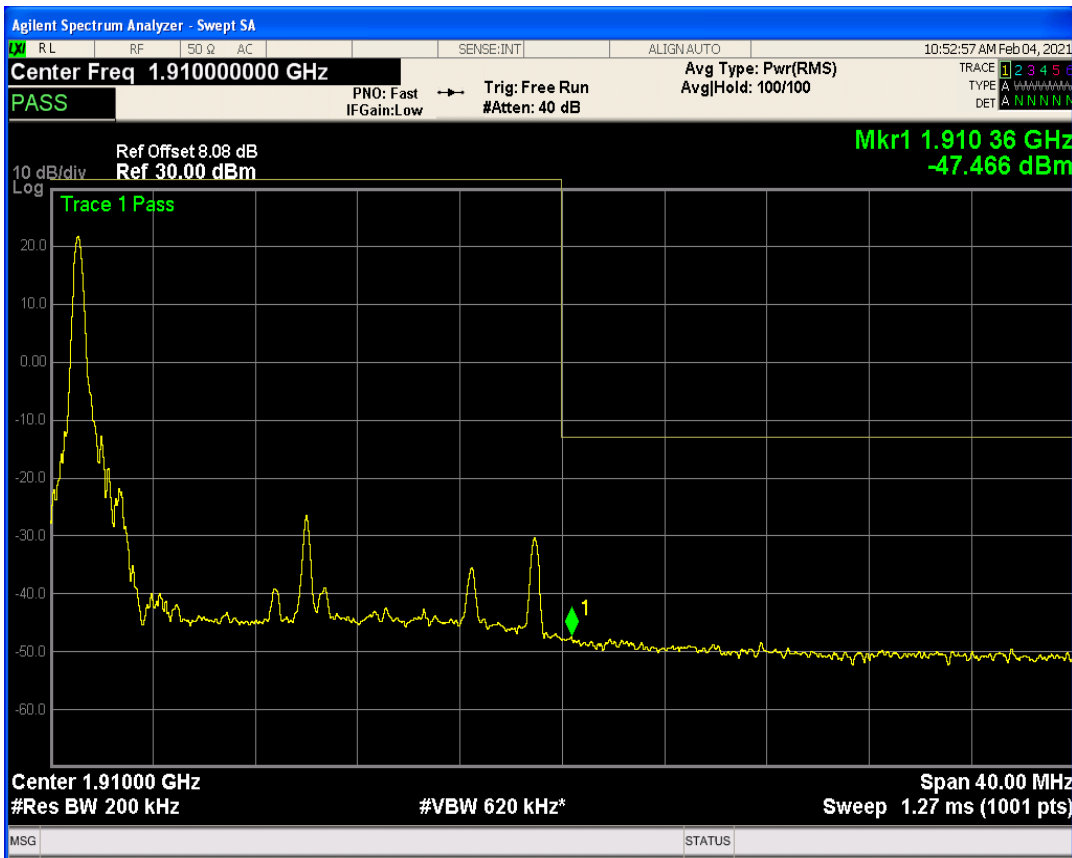

Band2 QAM16 BW=20MHz Channel=19100 RB Size=1 Position=#0

Band2 QAM16 BW=20MHz Channel=19100 RB Size=1 Position=#Max