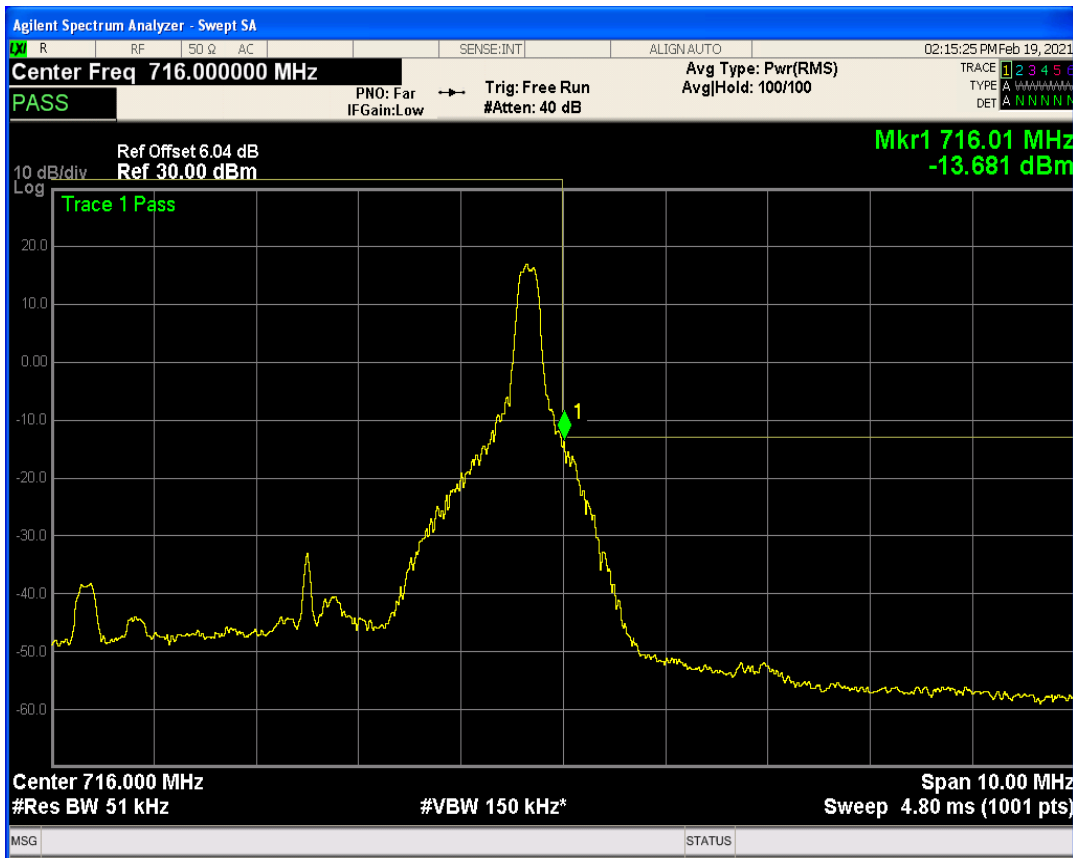

Band17 QAM16 BW=5MHz Channel=23825 RB Size=1 Position=#Max

Band17 QAM16 BW=5MHz Channel=23825 RB Size=1 Position=#0