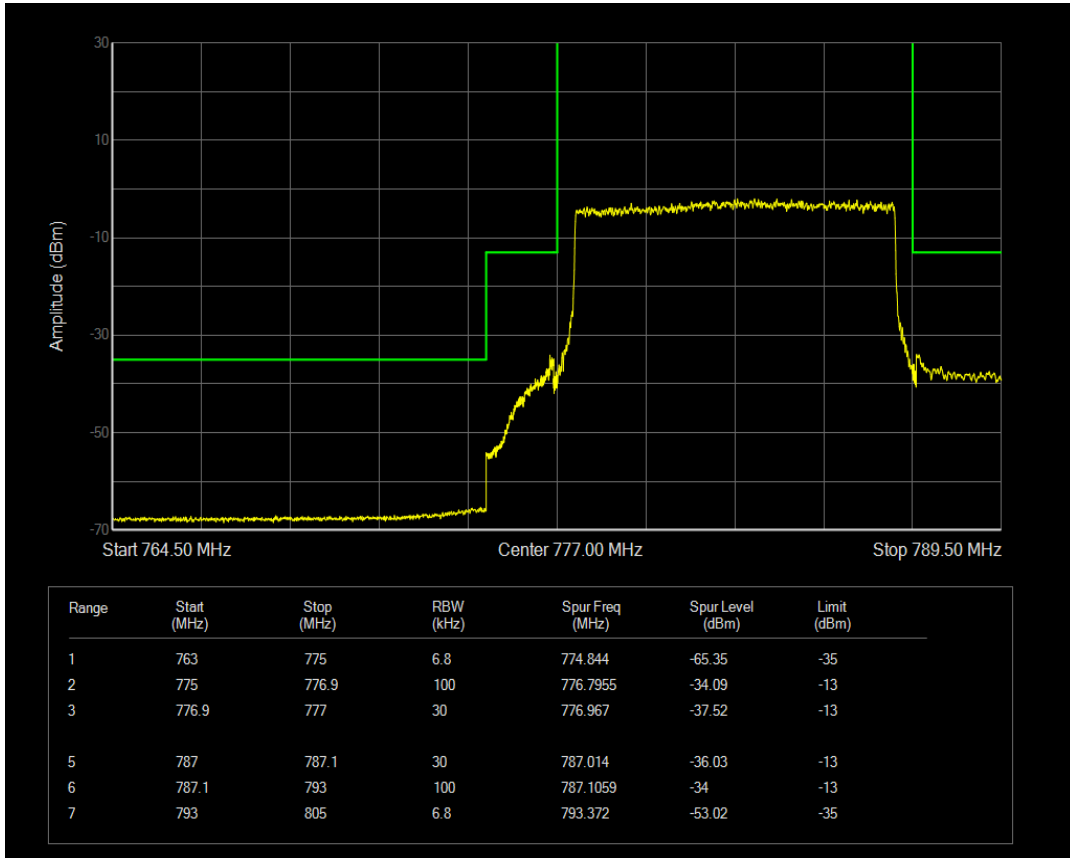

Band13 QAM16 BW=5MHz Channel=23255 RB Size=25 Position=#0

Band13 QPSK BW=10MHz Channel=23230 RB Size=1 Position=#0

Band13 QPSK BW=10MHz Channel=23230 RB Size=1 Position=#Max

Band13 QPSK BW=10MHz Channel=23230 RB Size=50 Position=#0

Band13 QAM16 BW=10MHz Channel=23230 RB Size=1 Position=#0

Band13 QAM16 BW=10MHz Channel=23230 RB Size=50 Position=#0

Band13 QAM16 BW=10MHz Channel=23230 RB Size=1 Position=#Max

Band17 QPSK BW=5MHz Channel=23755 RB Size=1 Position=#0