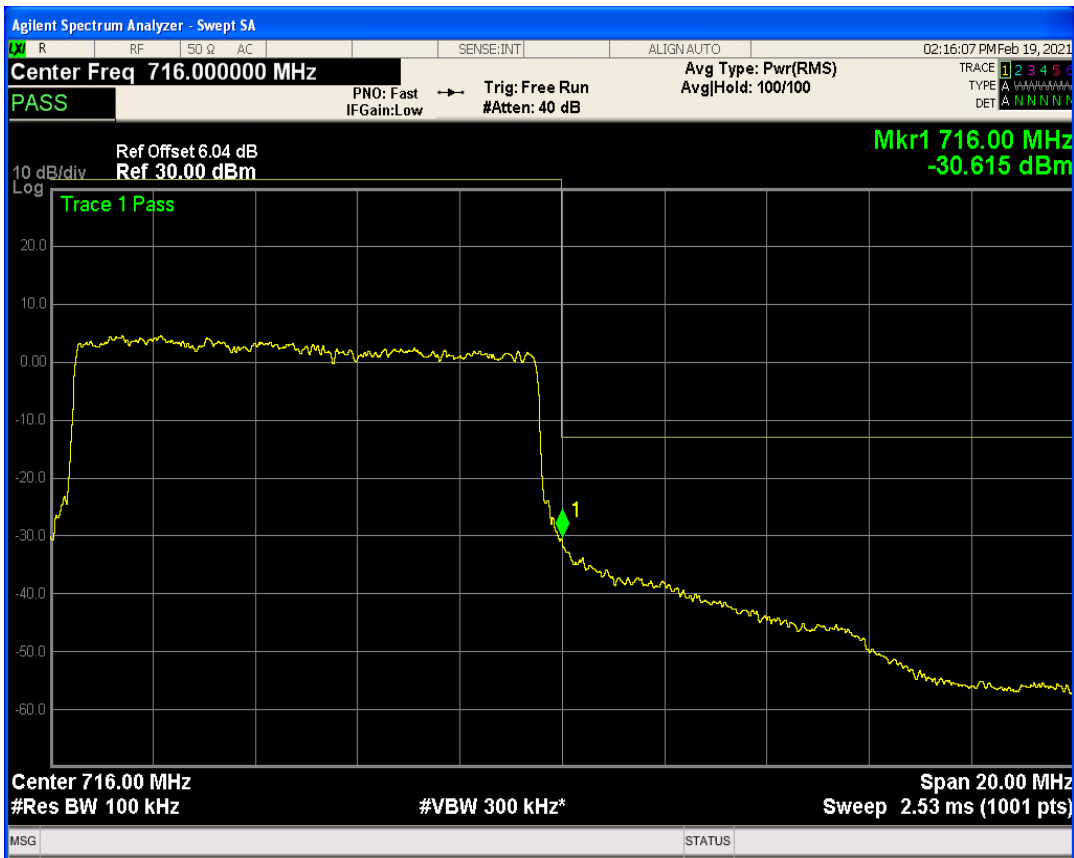

Band17 QPSK BW=10MHz Channel=23800 RB Size=50 Position=#0

Band17 QAM16 BW=10MHz Channel=23800 RB Size=1 Position=#Max