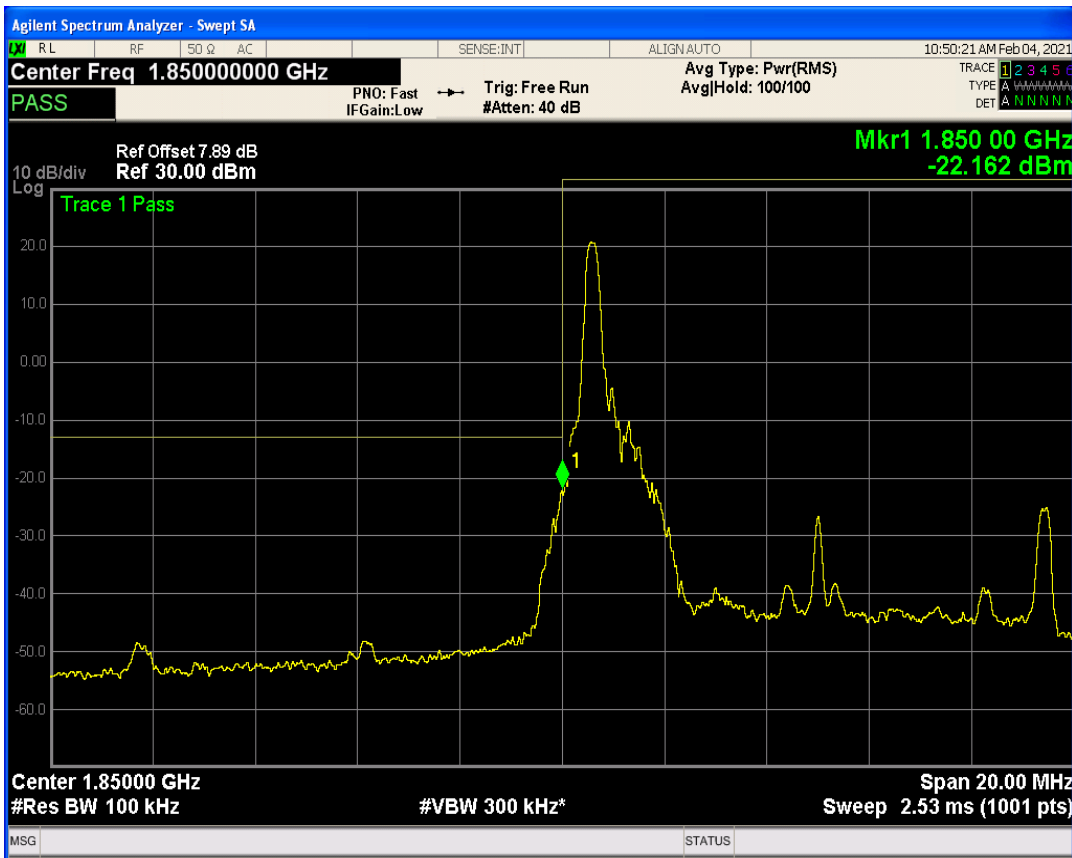

Band2 QPSK BW=10MHz Channel=18650 RB Size=1 Position=#0

Band2 QPSK BW=10MHz Channel=18650 RB Size=50 Position=#0