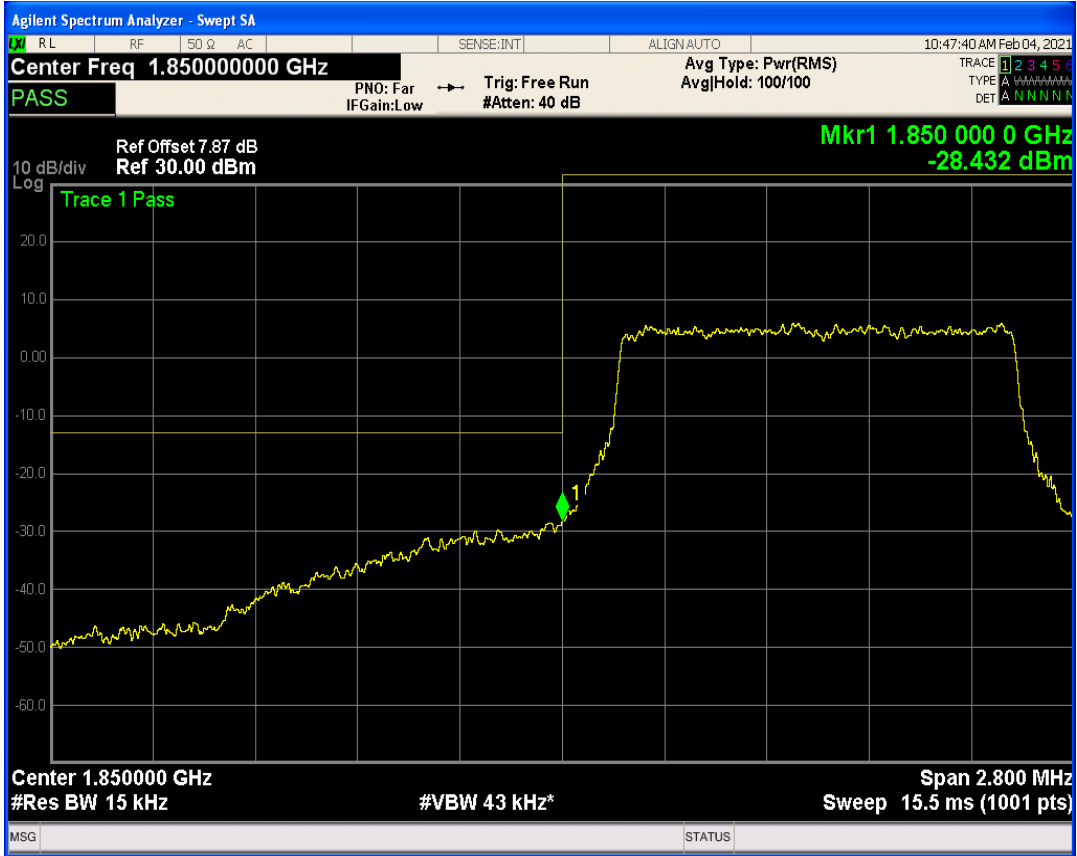

Band2 QPSK BW=1.4MHz Channel=18607 RB Size=6 Position=#0

Band2 QAM16 BW=1.4MHz Channel=18607 RB Size=1 Position=#0