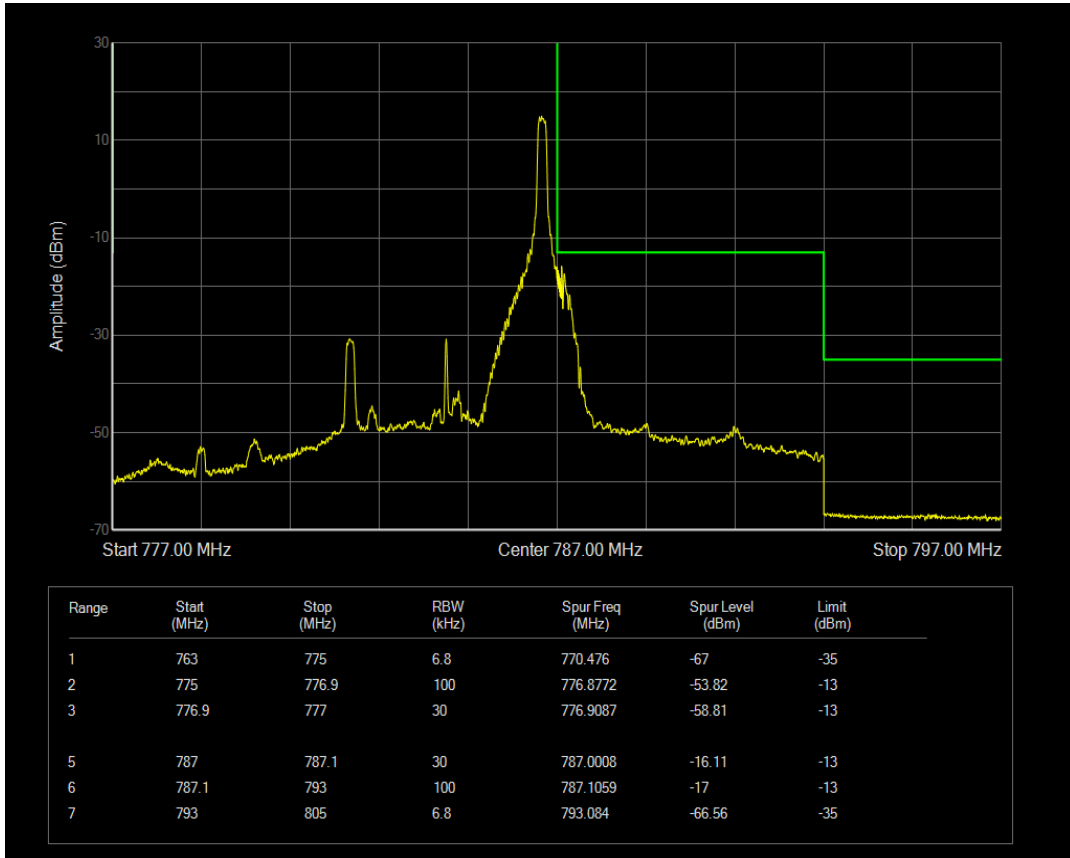

Band13 QPSK BW=5MHz Channel=23255 RB Size=1 Position=#Max

Band13 QPSK BW=5MHz Channel=23255 RB Size=25 Position=#0

Band13 QAM16 BW=5MHz Channel=23255 RB Size=1 Position=#0

Band13 QAM16 BW=5MHz Channel=23255 RB Size=1 Position=#Max