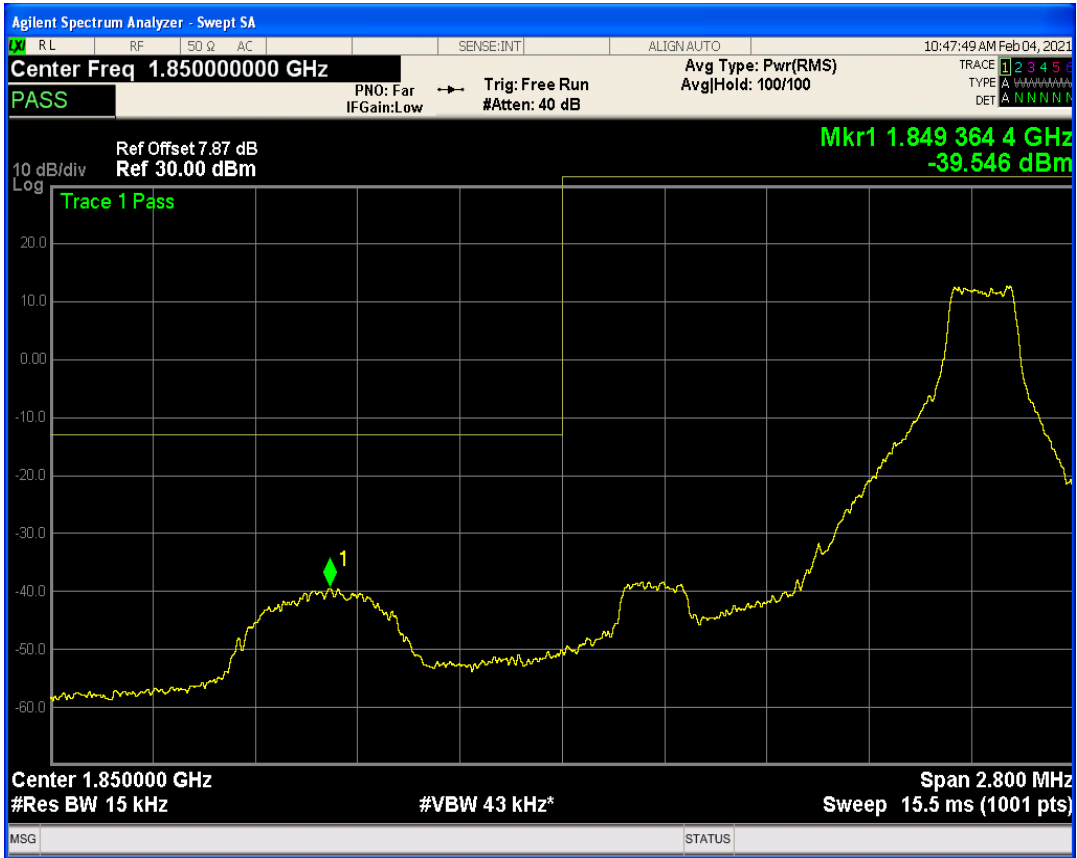

Band2 QPSK BW=1.4MHz Channel=18607 RB Size=1 Position=#Max

Band2 QPSK BW=1.4MHz Channel=18607 RB Size=6 Position=#0

Band2 QAM16 BW=1.4MHz Channel=18607 RB Size=1 Position=#0

Band2 QAM16 BW=1.4MHz Channel=18607 RB Size=1 Position=#Max