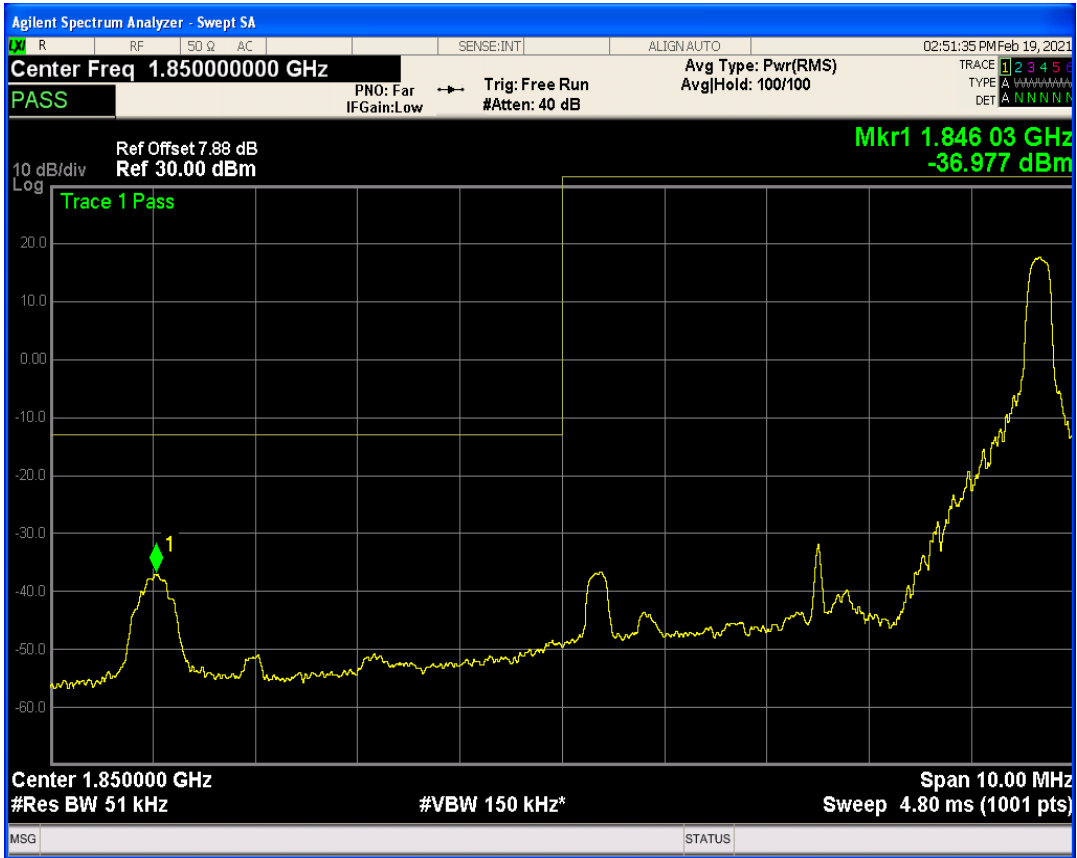

Band25 QPSK BW=5MHz Channel=26065 RB Size=1 Position=#Max

Band25 QAM16 BW=5MHz Channel=26065 RB Size=1 Position=#0

Band25 QPSK BW=5MHz Channel=26065 RB Size=25 Position=#0

Band25 QAM16 BW=5MHz Channel=26065 RB Size=1 Position=#Max