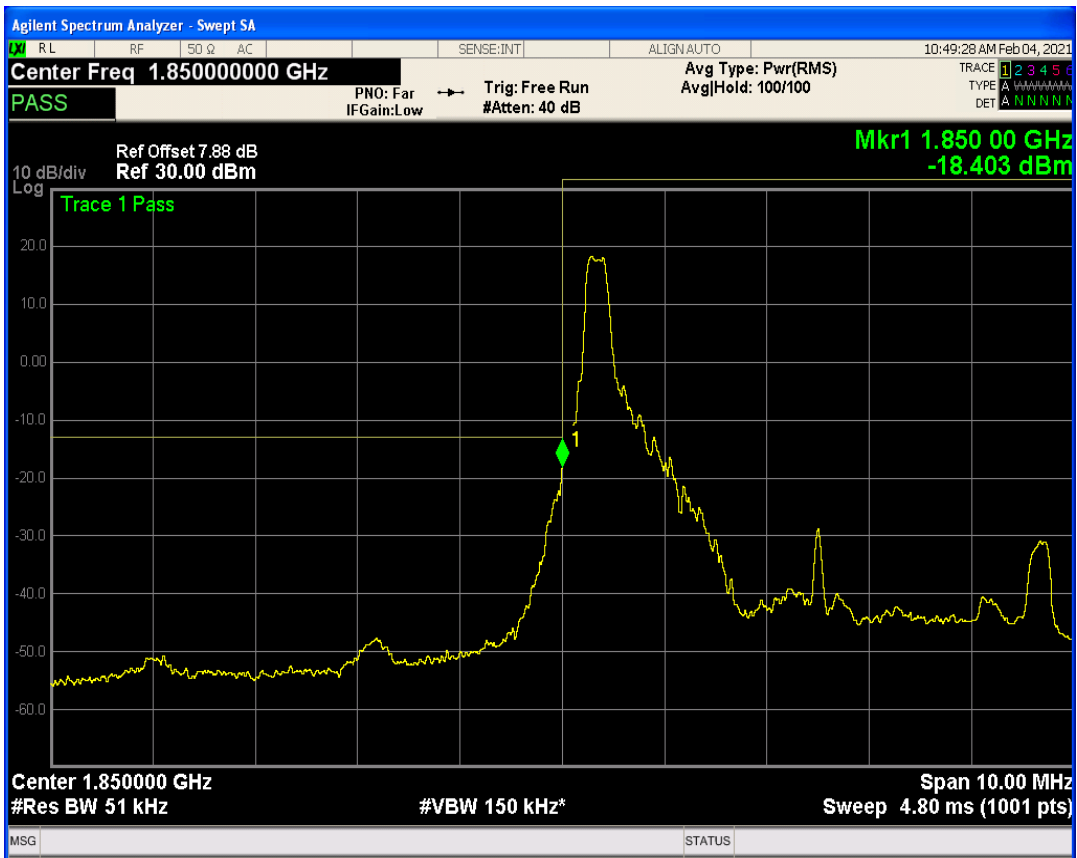

Band2 QPSK BW=5MHz Channel=18625 RB Size=1 Position=#0

Band2 QAM16 BW=3MHz Channel=19185 RB Size=15 Position=#0