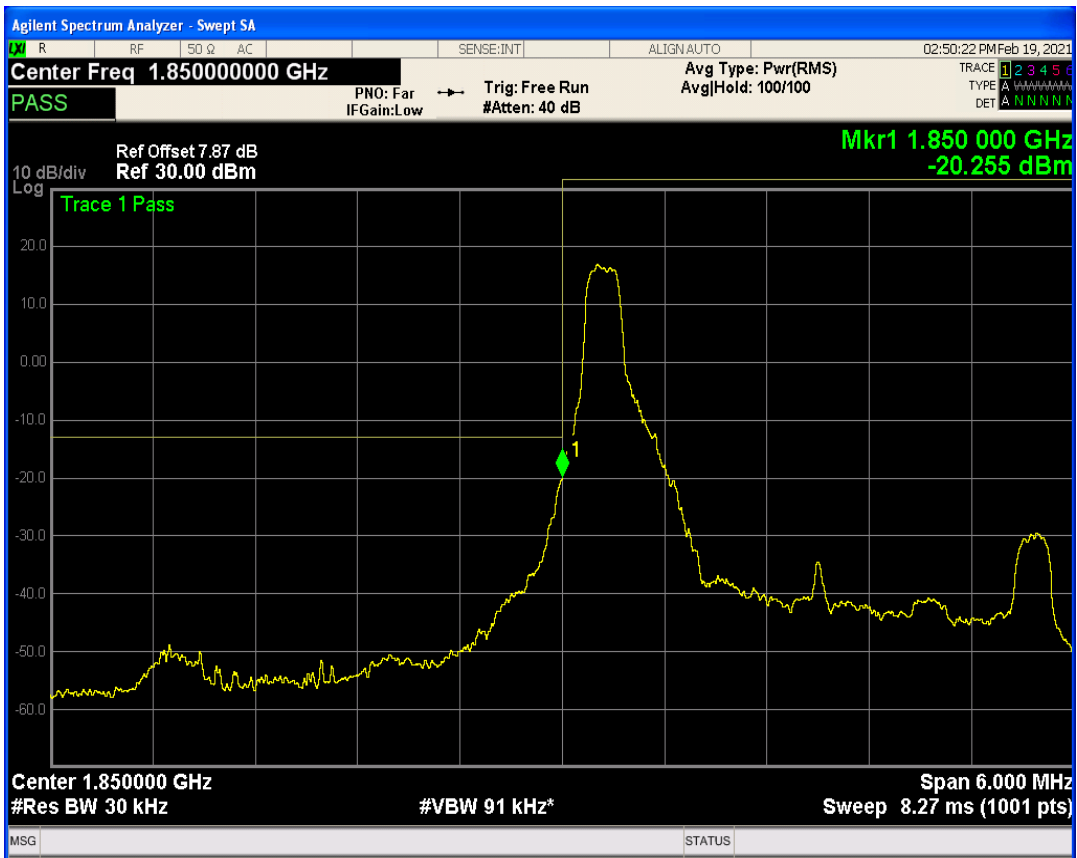

Band25 QPSK BW=3MHz Channel=26055 RB Size=1 Position=#0

Band25 QPSK BW=3MHz Channel=26055 RB Size=15 Position=#0