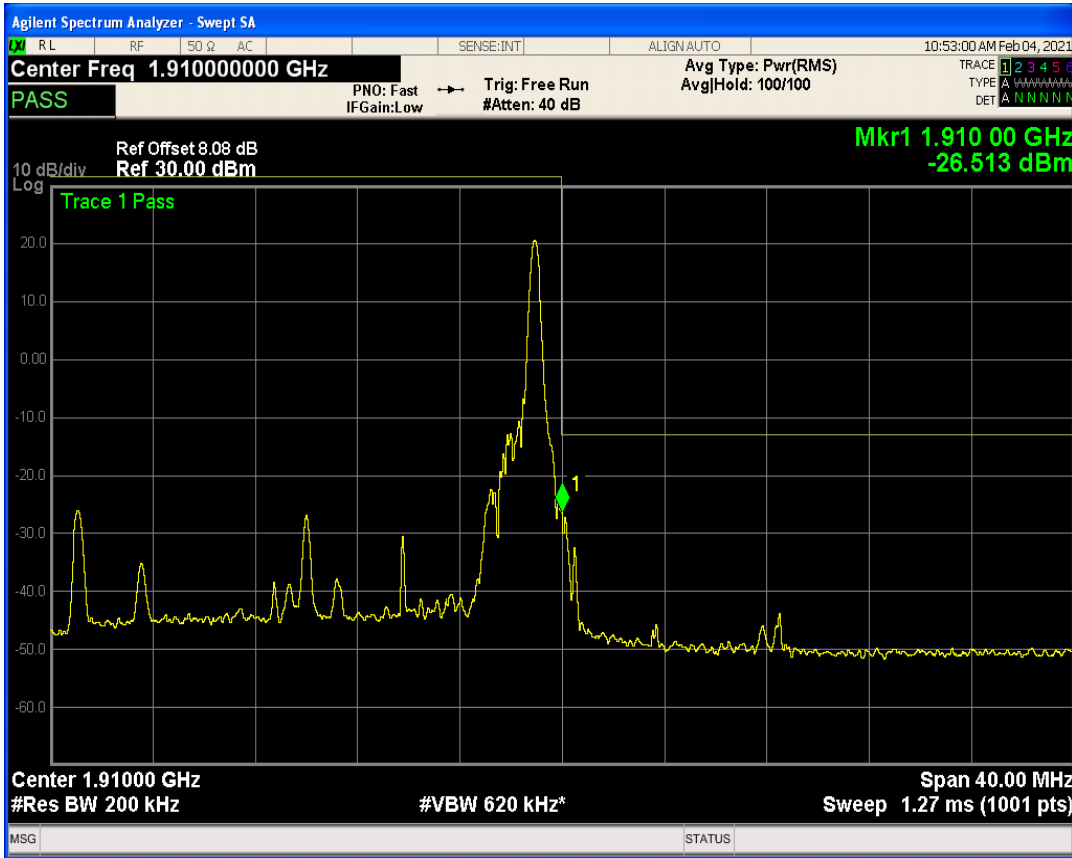

Band2 QAM16 BW=20MHz Channel=19100 RB Size=1 Position=#Max

Band2 QAM16 BW=20MHz Channel=19100 RB Size=100 Position=#0