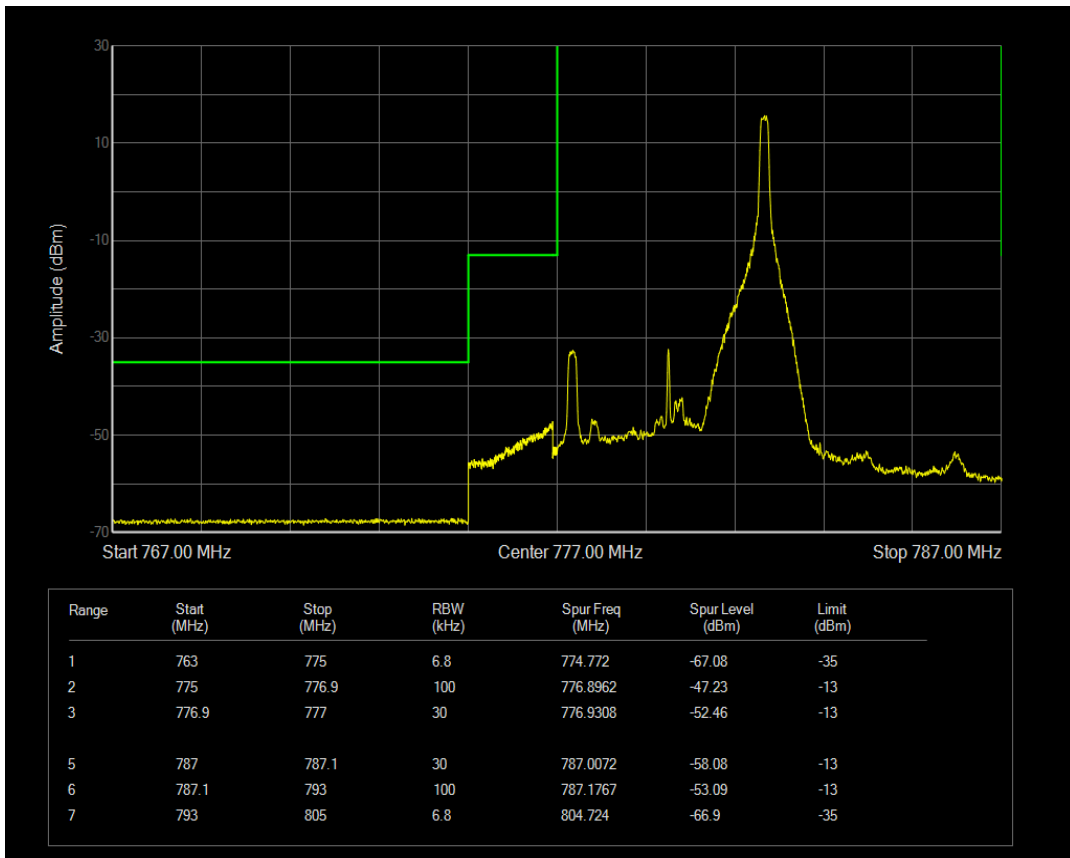

Band13 QPSK BW=5MHz Channel=23205 RB Size=1 Position=#Max

Band13 QAM16 BW=5MHz Channel=23205 RB Size=1 Position=#0