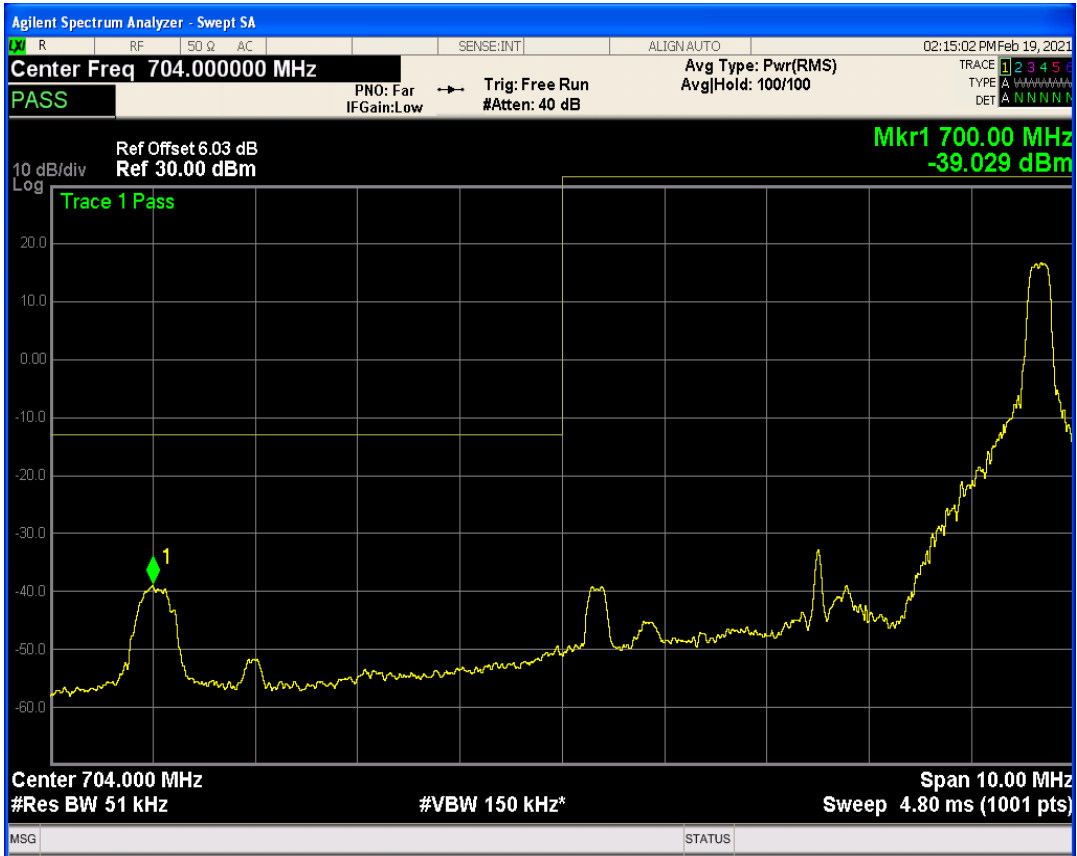

Band17 QPSK BW=5MHz Channel=23755 RB Size=25 Position=#0

Band17 QPSK BW=5MHz Channel=23755 RB Size=1 Position=#Max

Band17 QAM16 BW=5MHz Channel=23755 RB Size=1 Position=#0

Band17 QAM16 BW=5MHz Channel=23755 RB Size=1 Position=#Max