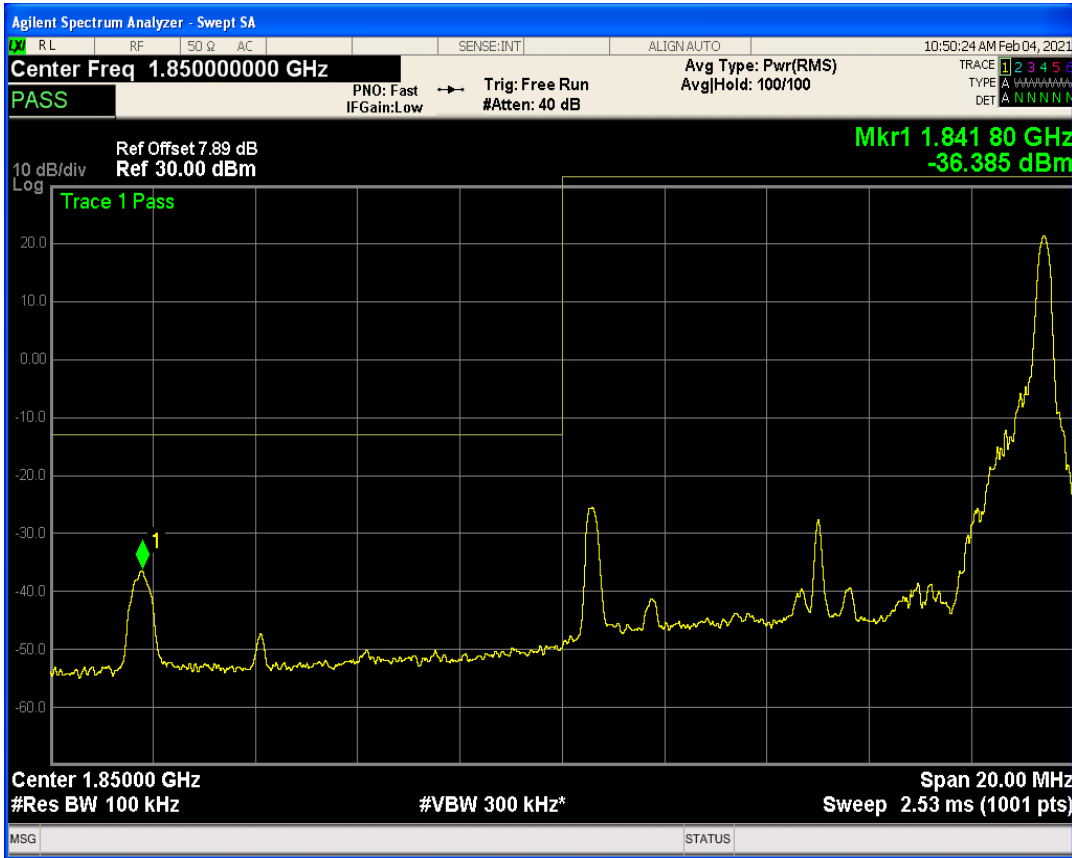

Band2 QAM16 BW=5MHz Channel=19175 RB Size=1 Position=#Max

Band2 QAM16 BW=5MHz Channel=19175 RB Size=1 Position=#0

Band2 QAM16 BW=5MHz Channel=19175 RB Size=25 Position=#0

Band2 QPSK BW=10MHz Channel=18650 RB Size=1 Position=#Max