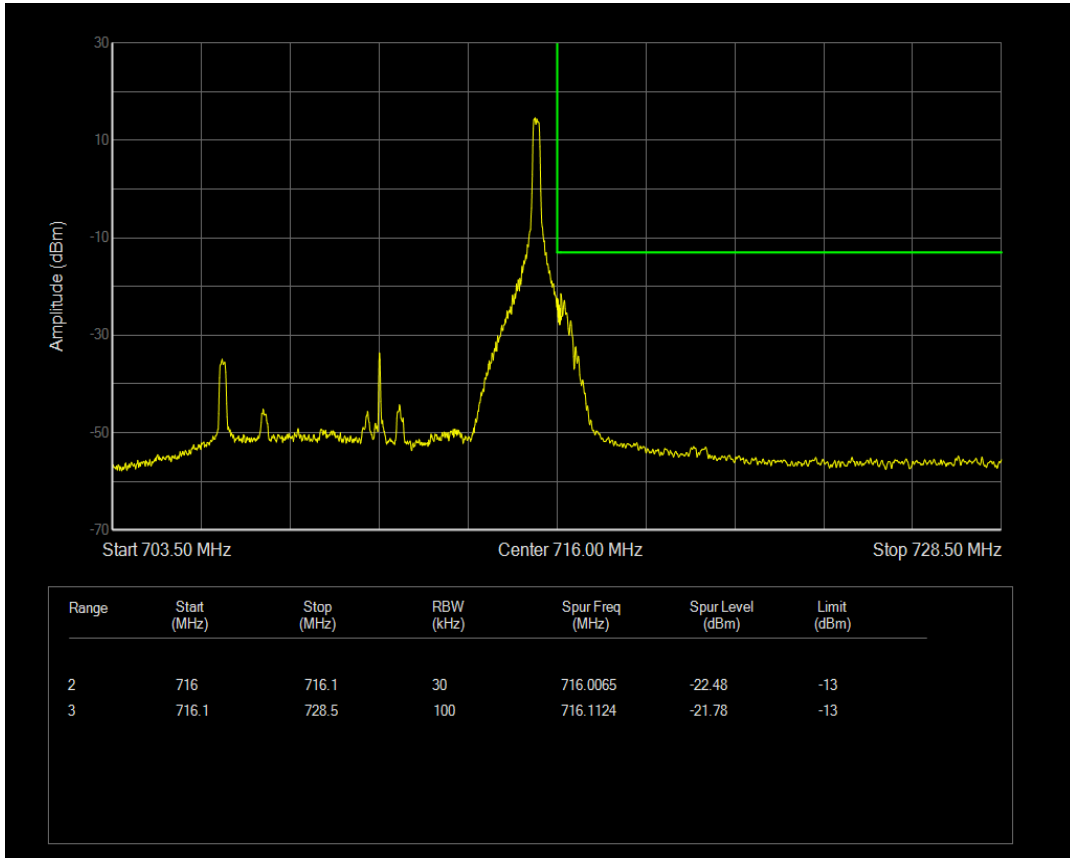

Band12 QPSK BW=10MHz Channel=23130 RB Size=1 Position=#Max

Band12 QPSK BW=10MHz Channel=23130 RB Size=50 Position=#0

Band12 QAM16 BW=10MHz Channel=23130 RB Size=1 Position=#0

Band12 QAM16 BW=10MHz Channel=23130 RB Size=1 Position=#Max