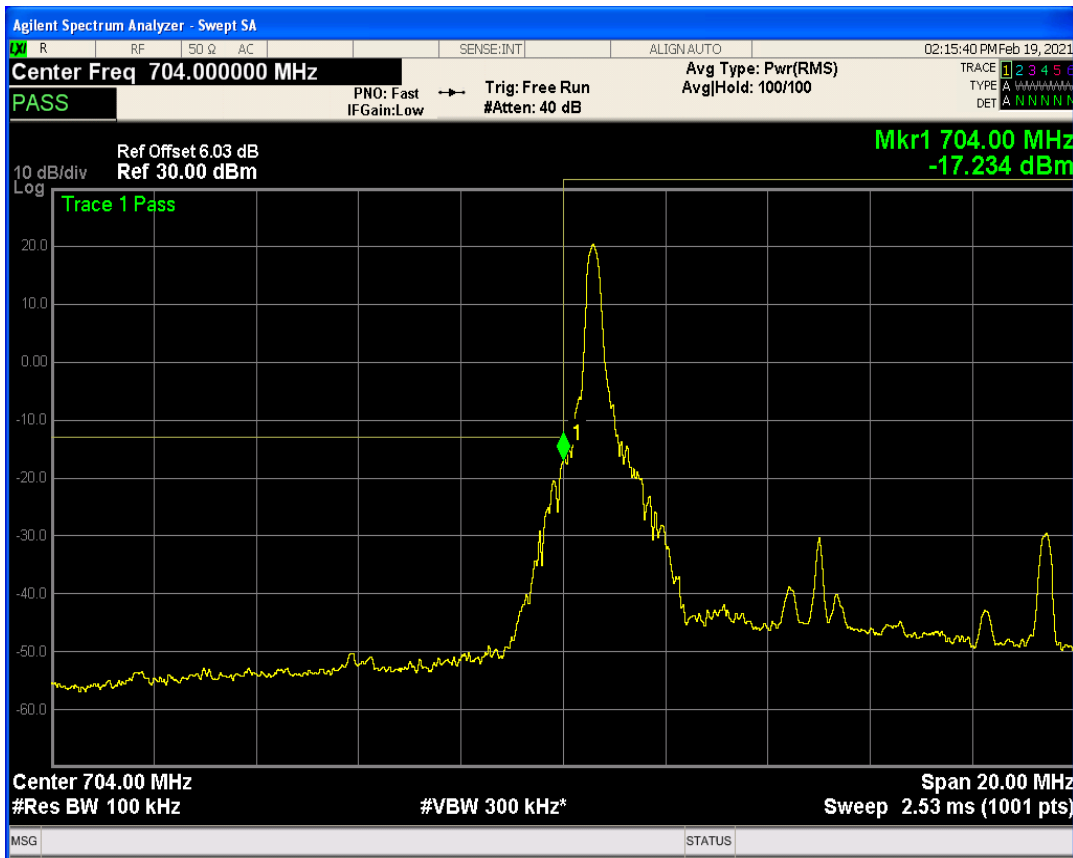

Band17 QPSK BW=10MHz Channel=23780 RB Size=1 Position=#0

Band17 QAM16 BW=5MHz Channel=23825 RB Size=25 Position=#0