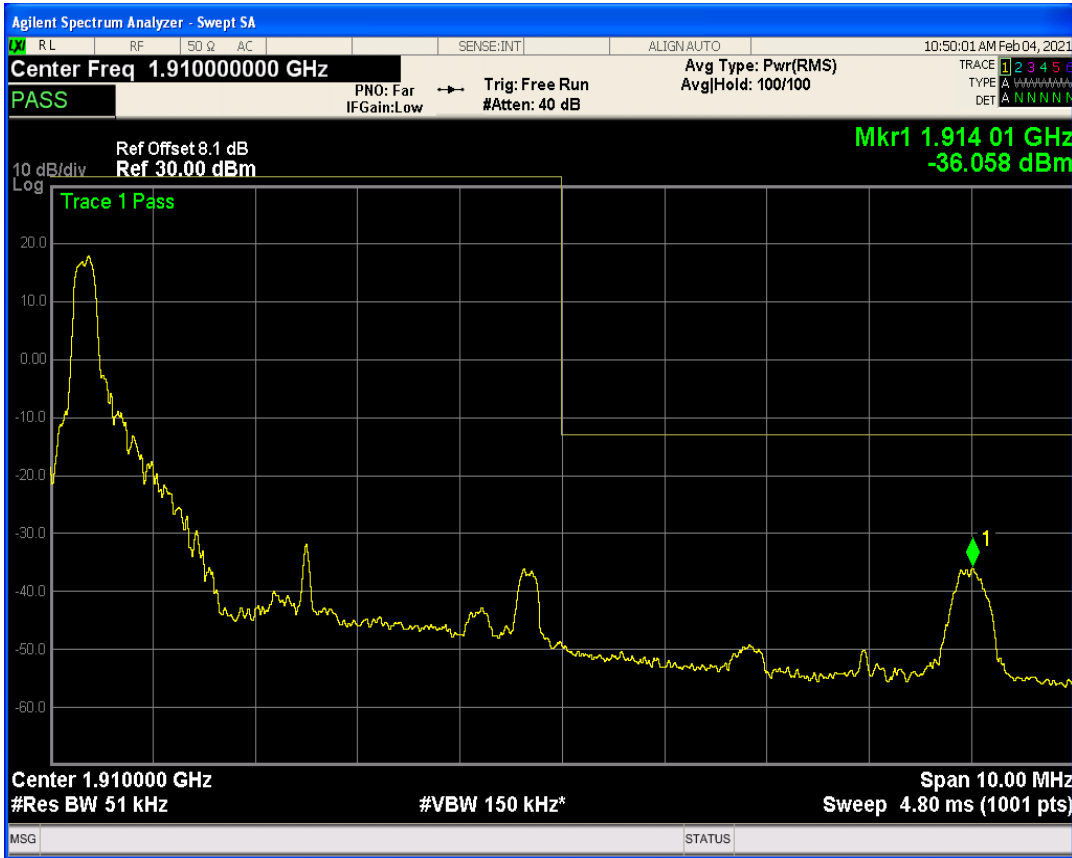

Band2 QAM16 BW=5MHz Channel=19175 RB Size=1 Position=#0

Band2 QAM16 BW=5MHz Channel=19175 RB Size=25 Position=#0