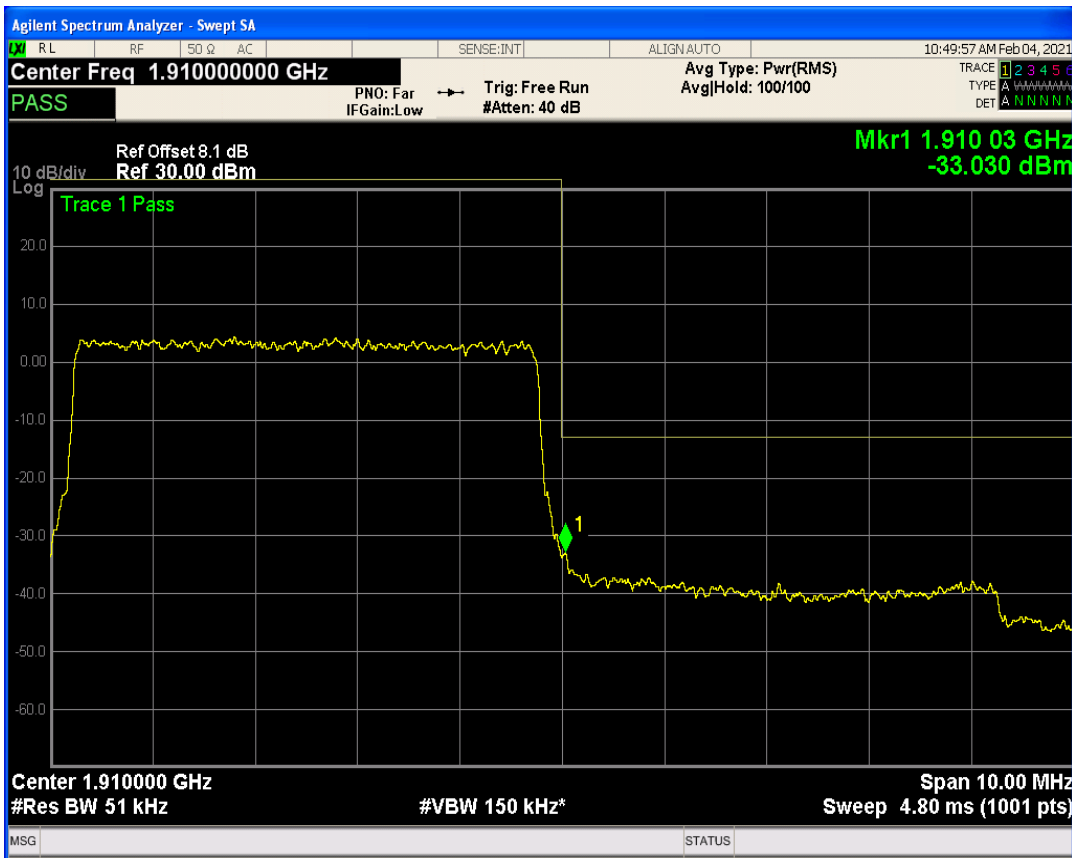

Band2 QPSK BW=5MHz Channel=19175 RB Size=25 Position=#0

Band2 QPSK BW=5MHz Channel=19175 RB Size=1 Position=#Max