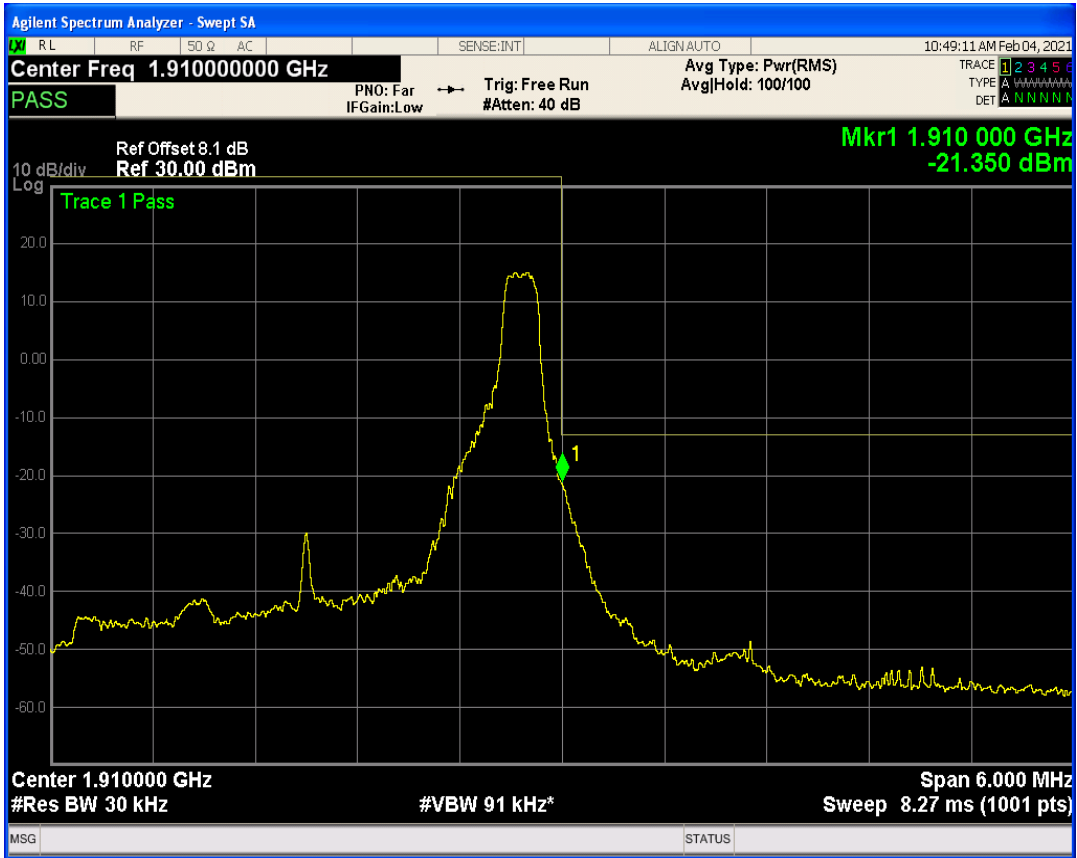

Band2 QAM16 BW=3MHz Channel=19185 RB Size=1 Position=#Max

Band2 QPSK BW=5MHz Channel=18625 RB Size=1 Position=#0