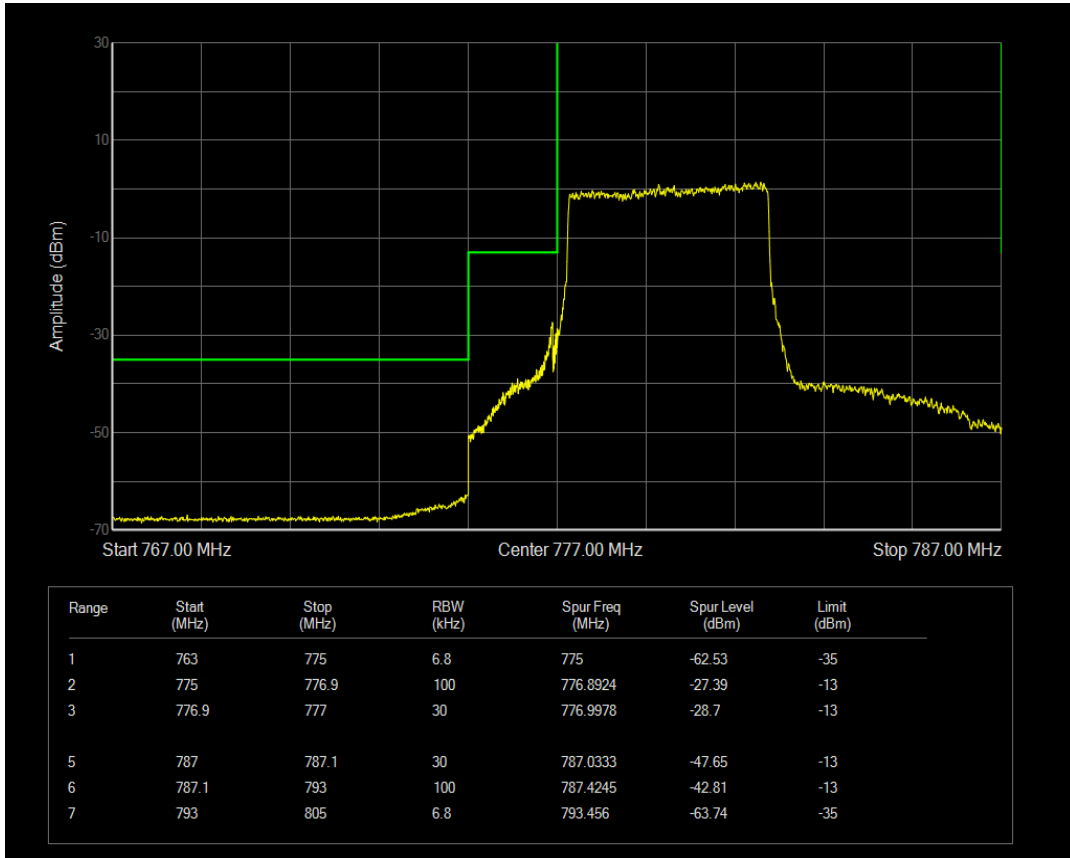

Band13 QPSK BW=5MHz Channel=23205 RB Size=25 Position=#0

Band13 QAM16 BW=5MHz Channel=23205 RB Size=1 Position=#Max

Band13 QPSK BW=5MHz Channel=23255 RB Size=1 Position=#0

Band13 QAM16 BW=5MHz Channel=23205 RB Size=25 Position=#0

Band13 QPSK BW=5MHz Channel=23255 RB Size=1 Position=#Max

Band13 QPSK BW=5MHz Channel=23255 RB Size=25 Position=#0

Band13 QAM16 BW=5MHz Channel=23255 RB Size=1 Position=#0

Band13 QAM16 BW=5MHz Channel=23255 RB Size=1 Position=#Max