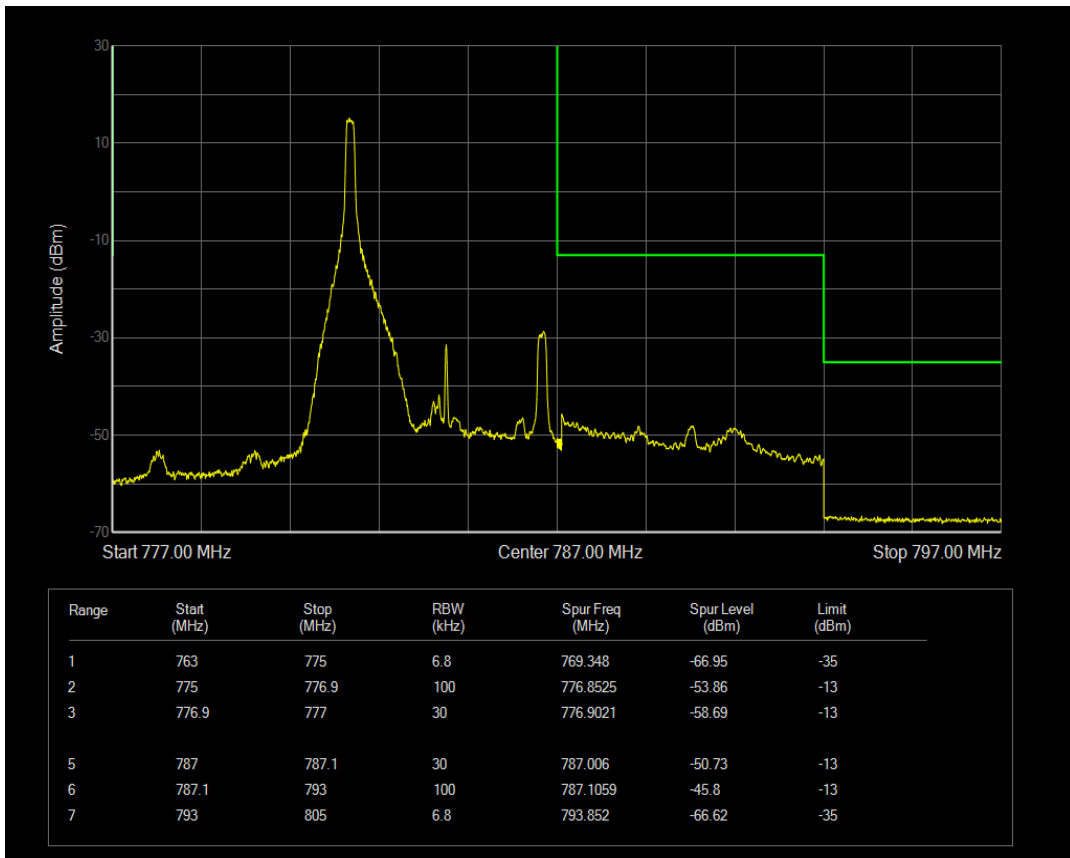

Band13 QAM16 BW=5MHz Channel=23255 RB Size=1 Position=#0

Band13 QAM16 BW=5MHz Channel=23255 RB Size=1 Position=#Max