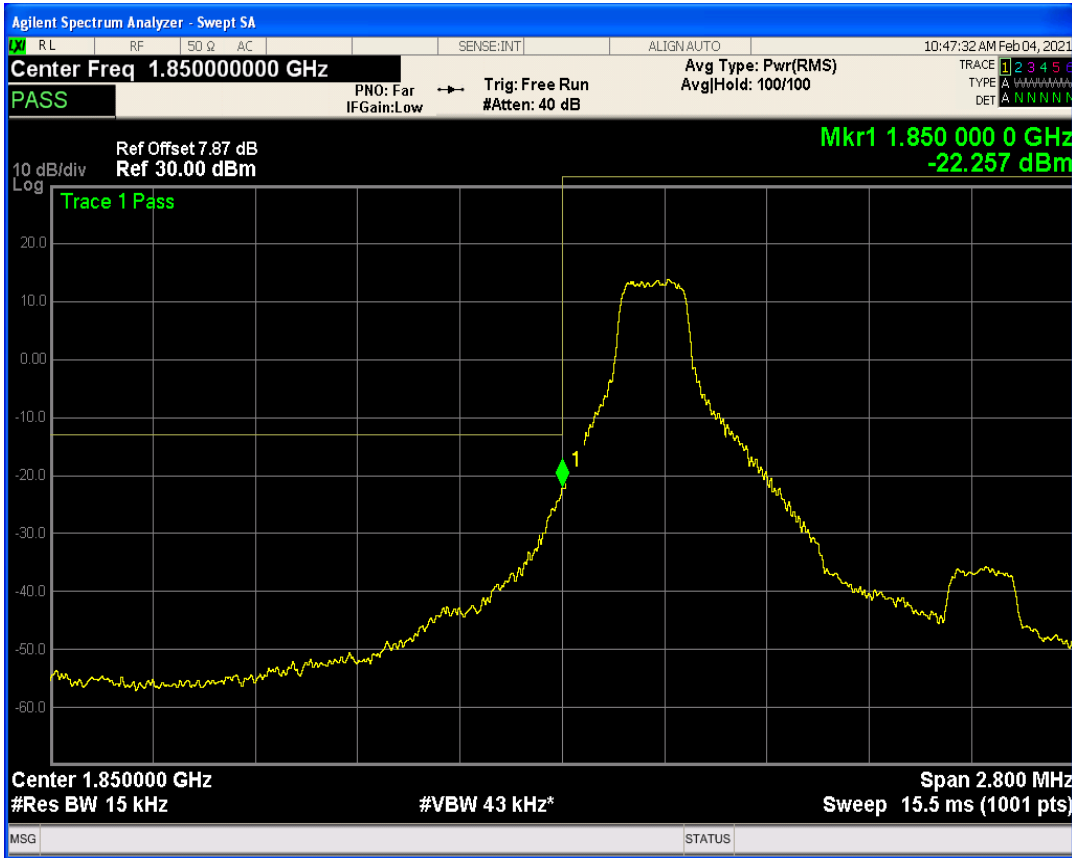

Band17 QPSK BW=10MHz Channel=23800 RB Size=50 Position=#0

Band17 QAM16 BW=10MHz Channel=23800 RB Size=1 Position=#Max

Band17 QAM16 BW=10MHz Channel=23800 RB Size=50 Position=#0

Band2 QPSK BW=1.4MHz Channel=18607 RB Size=1 Position=#0