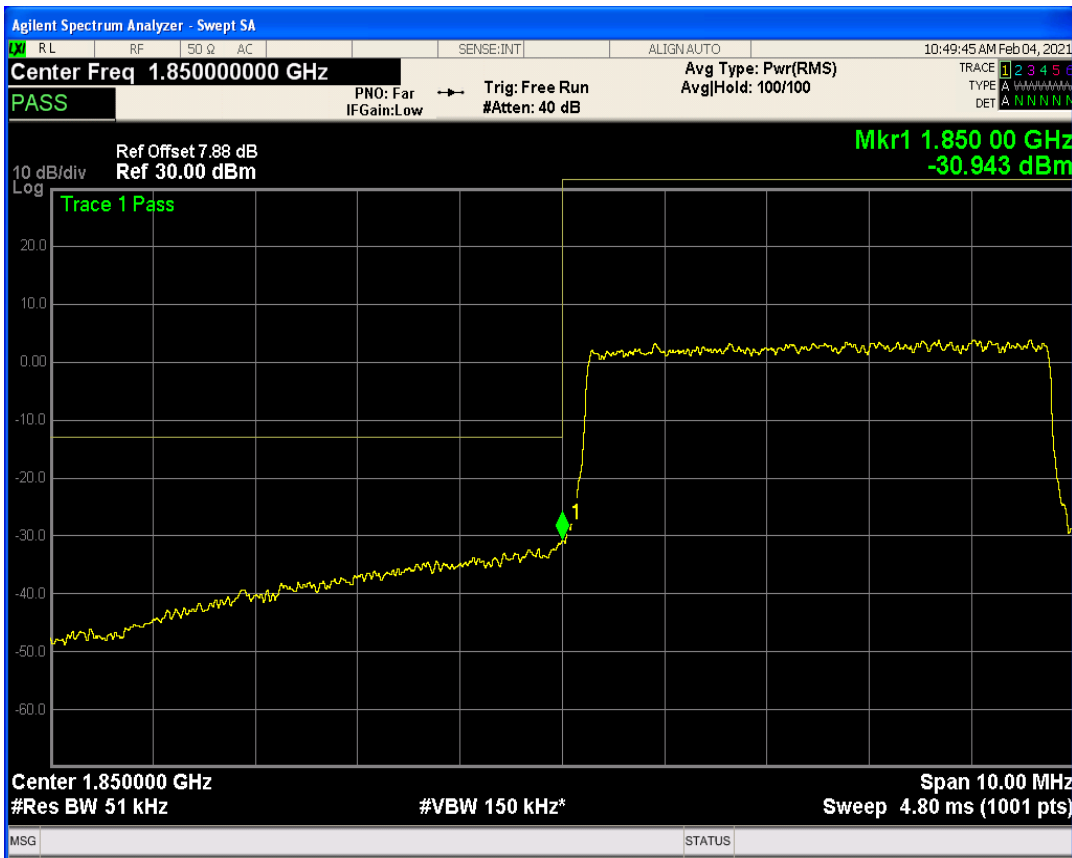

Band2 QAM16 BW=5MHz Channel=18625 RB Size=25 Position=#0

Band2 QPSK BW=5MHz Channel=19175 RB Size=1 Position=#0