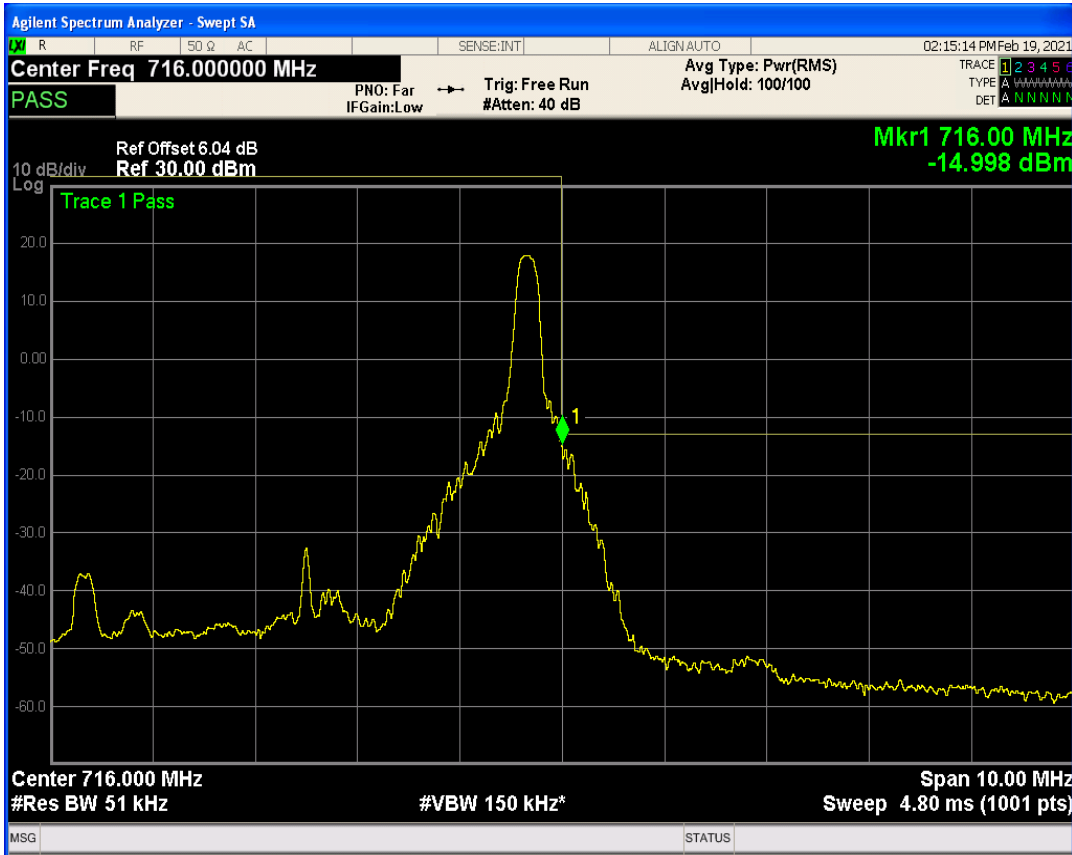

Band17 QPSK BW=5MHz Channel=23825 RB Size=1 Position=#Max

Band17 QPSK BW=5MHz Channel=23825 RB Size=25 Position=#0