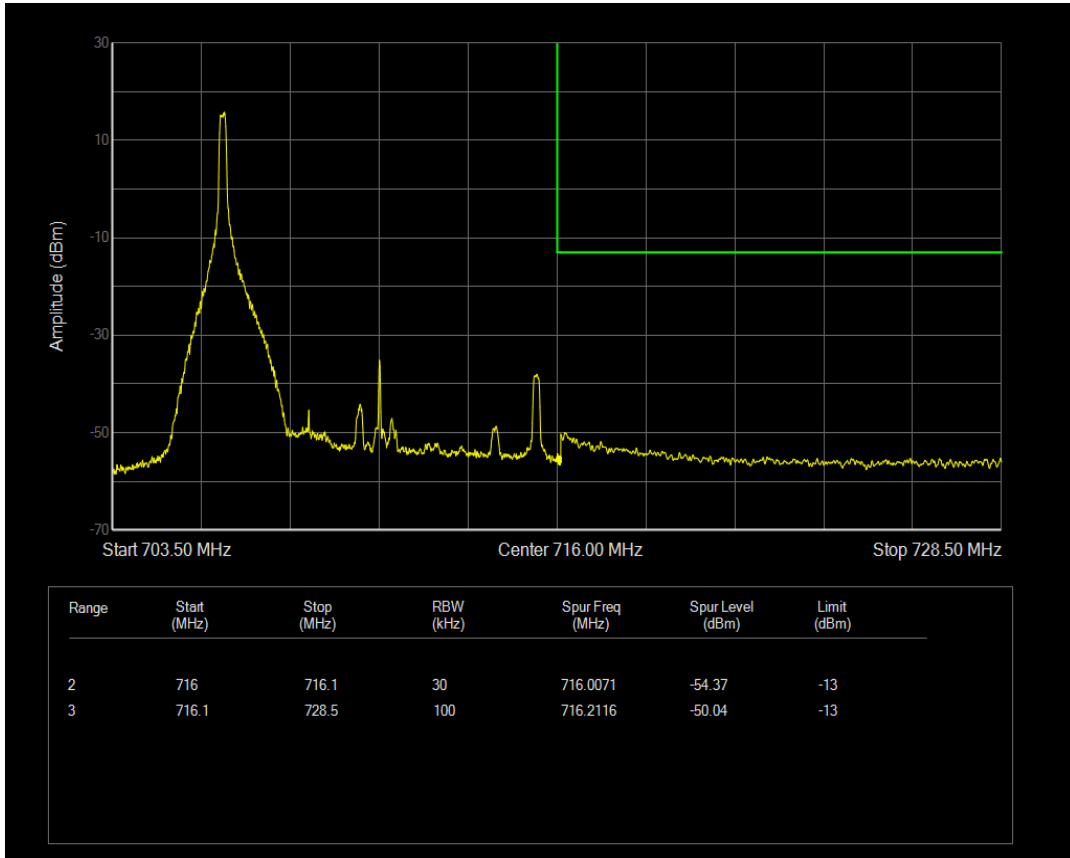

Band12 QAM16 BW=10MHz Channel=23060 RB Size=1 Position=#Max

Band12 QAM16 BW=10MHz Channel=23060 RB Size=1 Position=#0

Band12 QAM16 BW=10MHz Channel=23060 RB Size=50 Position=#0

Band12 QPSK BW=10MHz Channel=23130 RB Size=1 Position=#0