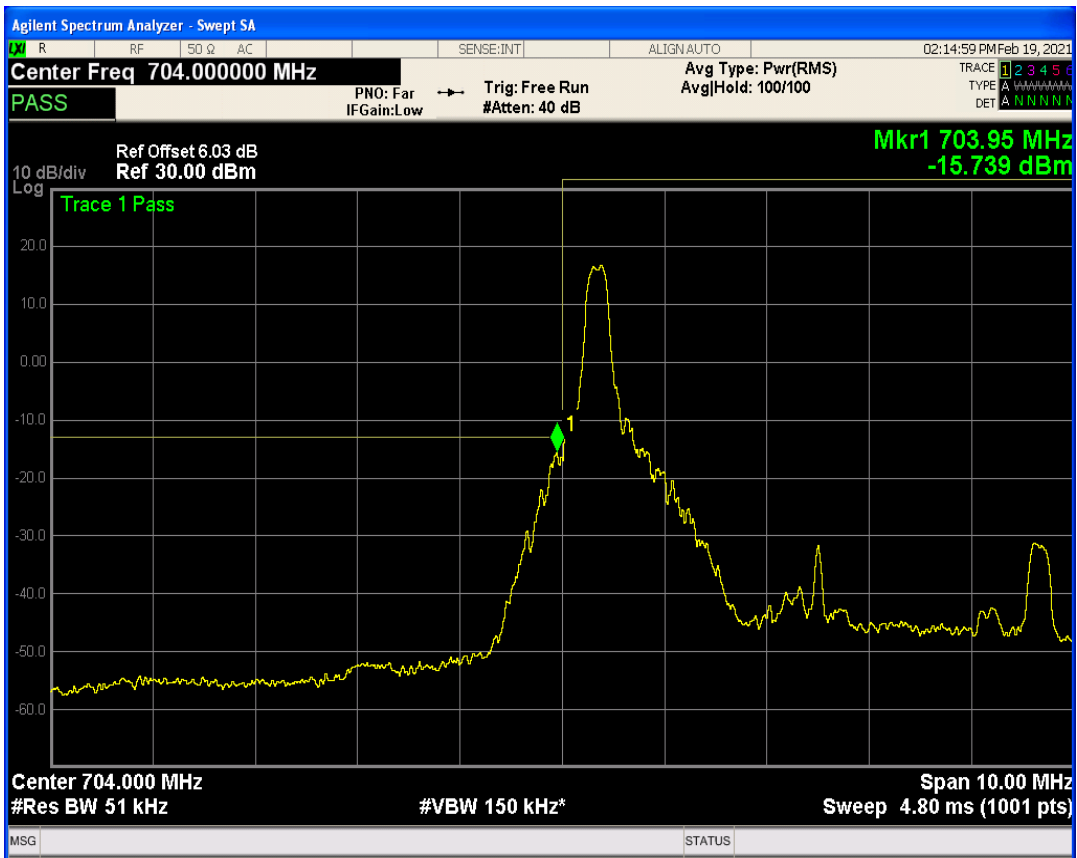

Band17 QAM16 BW=5MHz Channel=23755 RB Size=1 Position=#0

Band17 QAM16 BW=5MHz Channel=23755 RB Size=1 Position=#Max