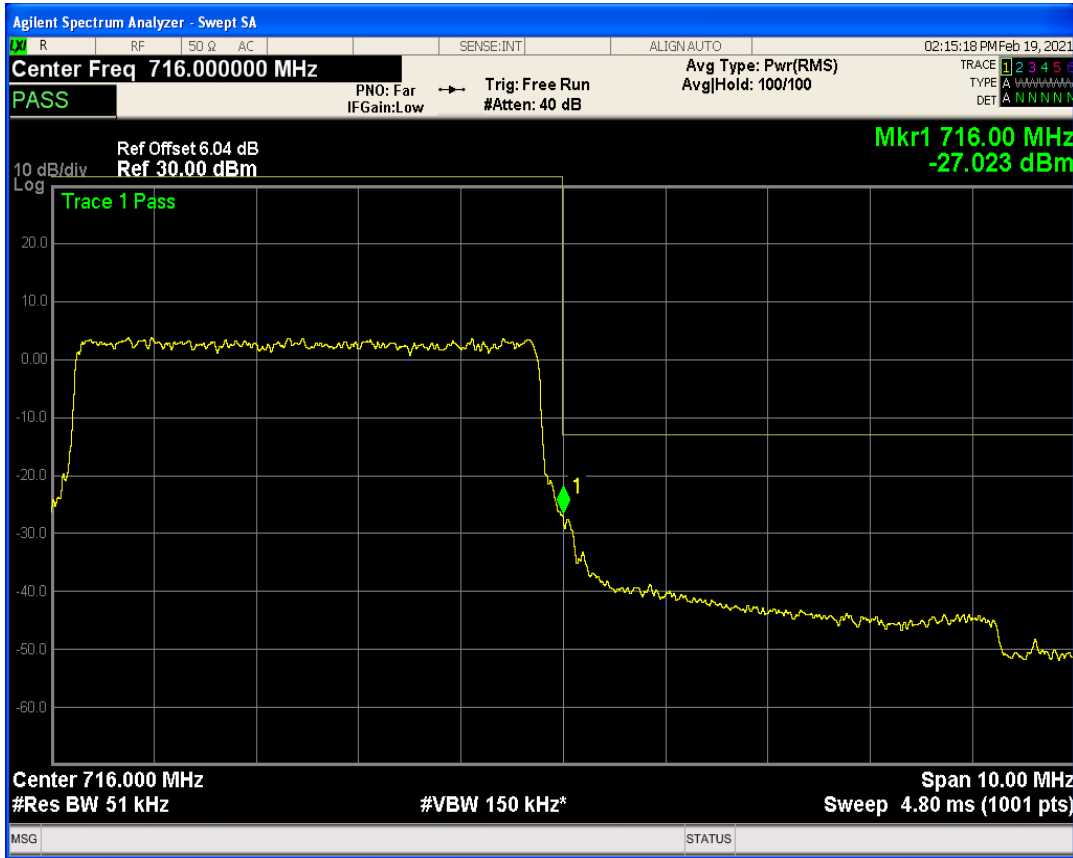

Band17 QAM16 BW=5MHz Channel=23755 RB Size=25 Position=#0

Band17 QPSK BW=5MHz Channel=23825 RB Size=1 Position=#0

Band17 QPSK BW=5MHz Channel=23825 RB Size=1 Position=#Max

Band17 QPSK BW=5MHz Channel=23825 RB Size=25 Position=#0