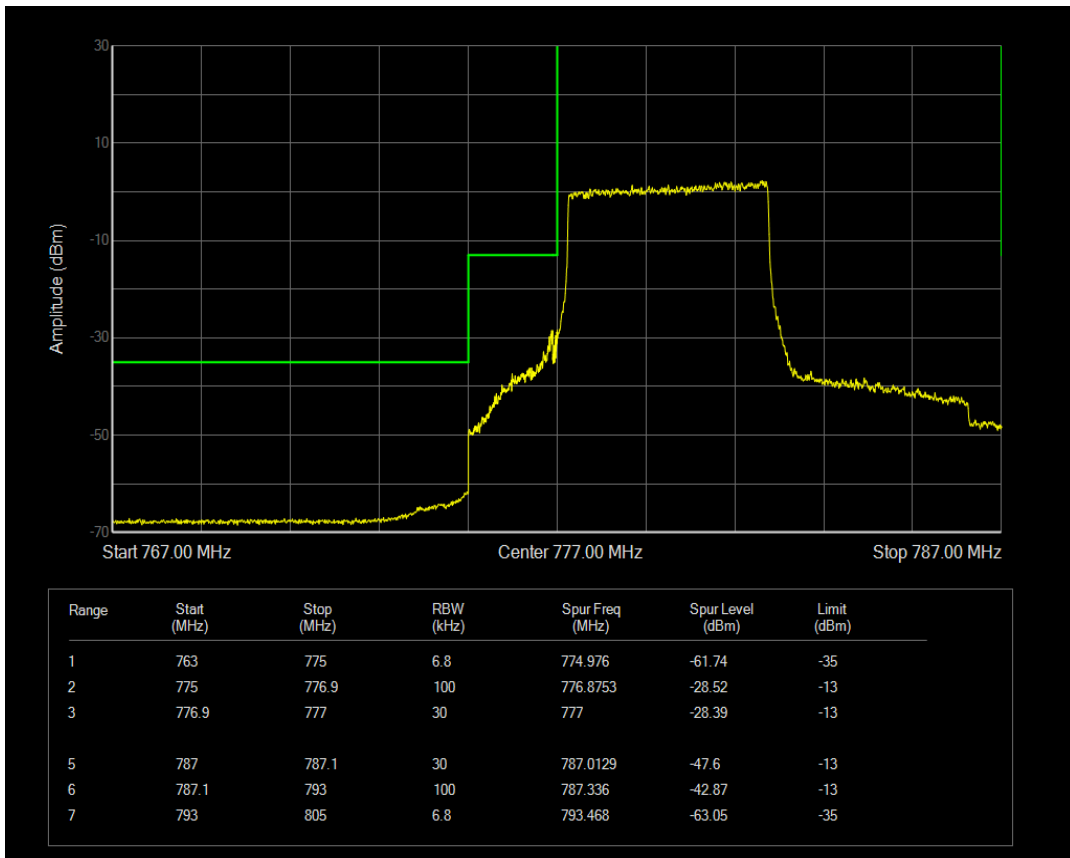

Band12 QPSK BW=10MHz Channel=23130 RB Size=1 Position=#Max

Band12 QPSK BW=10MHz Channel=23130 RB Size=50 Position=#0

Band12 QAM16 BW=10MHz Channel=23130 RB Size=1 Position=#0

Band12 QAM16 BW=10MHz Channel=23130 RB Size=1 Position=#Max

Band12 QAM16 BW=10MHz Channel=23130 RB Size=50 Position=#0

Band13 QPSK BW=5MHz Channel=23205 RB Size=1 Position=#0

Band13 QPSK BW=5MHz Channel=23205 RB Size=1 Position=#Max

Band13 QAM16 BW=5MHz Channel=23205 RB Size=1 Position=#0

Band13 QPSK BW=5MHz Channel=23205 RB Size=25 Position=#0

Band13 QAM16 BW=5MHz Channel=23205 RB Size=1 Position=#Max

Band13 QPSK BW=5MHz Channel=23255 RB Size=1 Position=#0

Band13 QAM16 BW=5MHz Channel=23205 RB Size=25 Position=#0