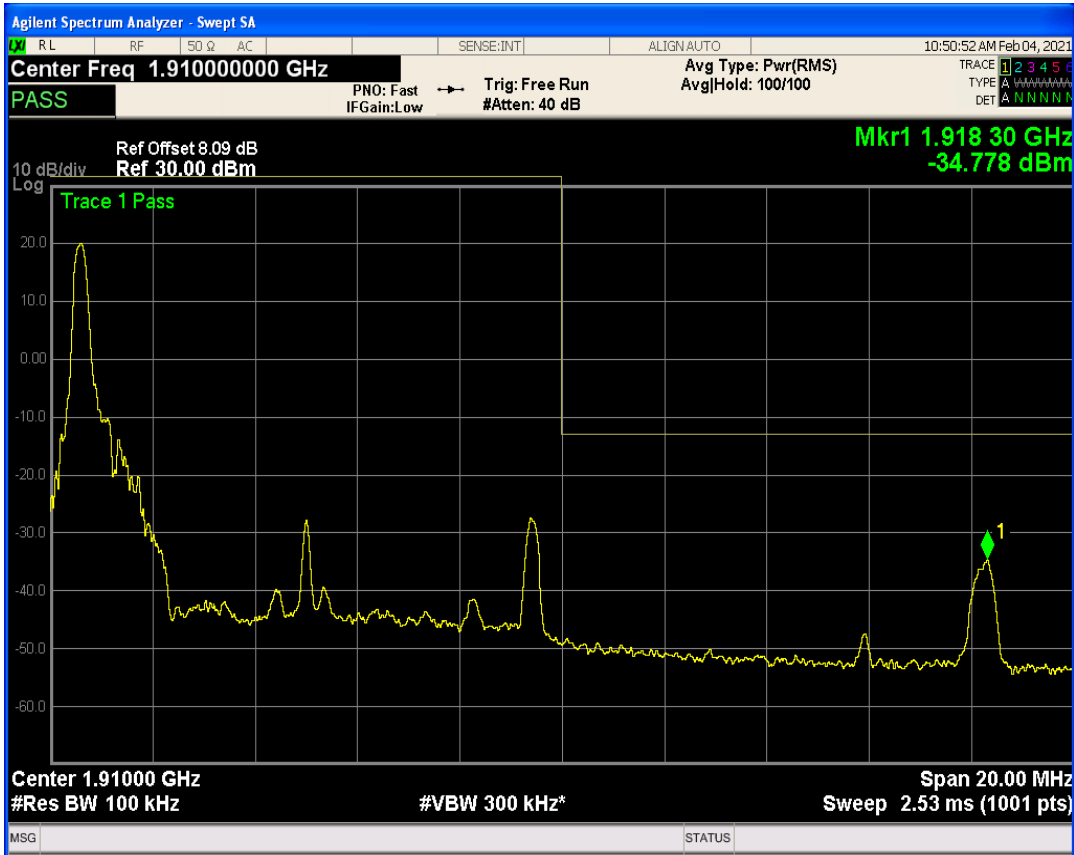

Band2 QAM16 BW=10MHz Channel=19150 RB Size=1 Position=#0

Band2 QAM16 BW=10MHz Channel=19150 RB Size=1 Position=#Max