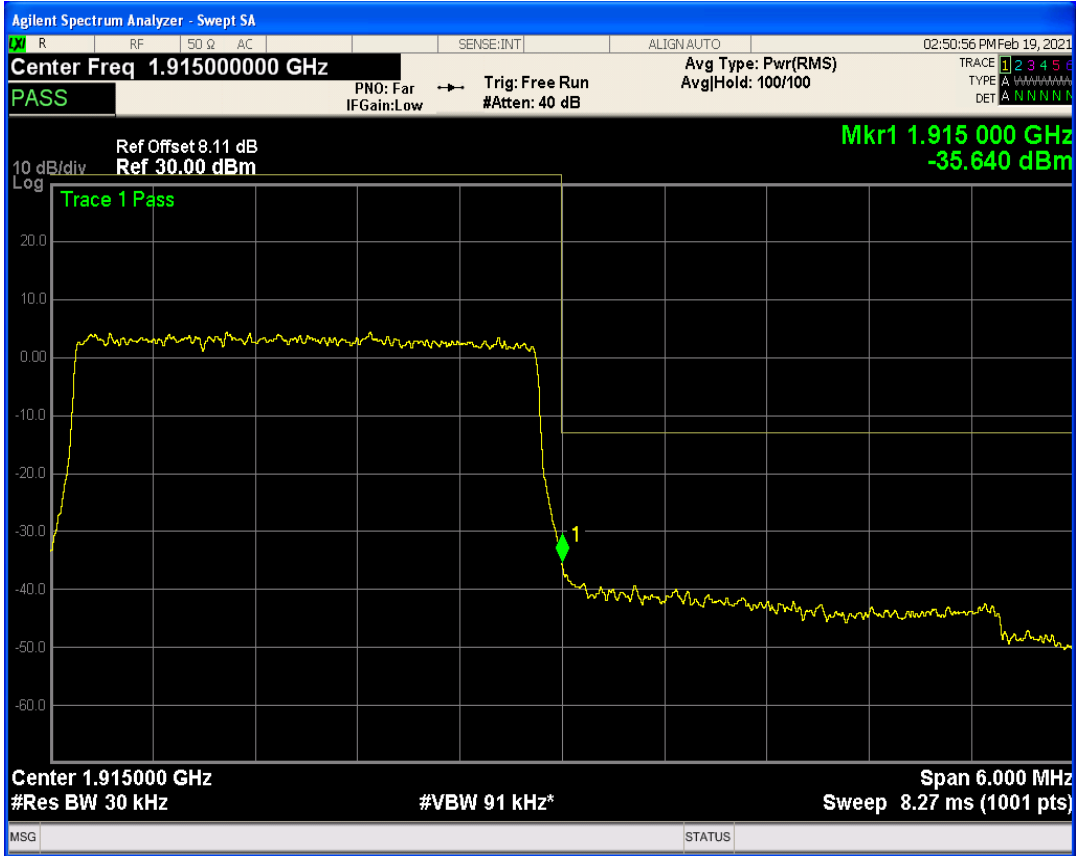

Band25 QPSK BW=3MHz Channel=26675 RB Size=1 Position=#0

Band25 QAM16 BW=3MHz Channel=26055 RB Size=15 Position=#0

Band25 QPSK BW=3MHz Channel=26675 RB Size=1 Position=#Max

Band25 QPSK BW=3MHz Channel=26675 RB Size=15 Position=#0