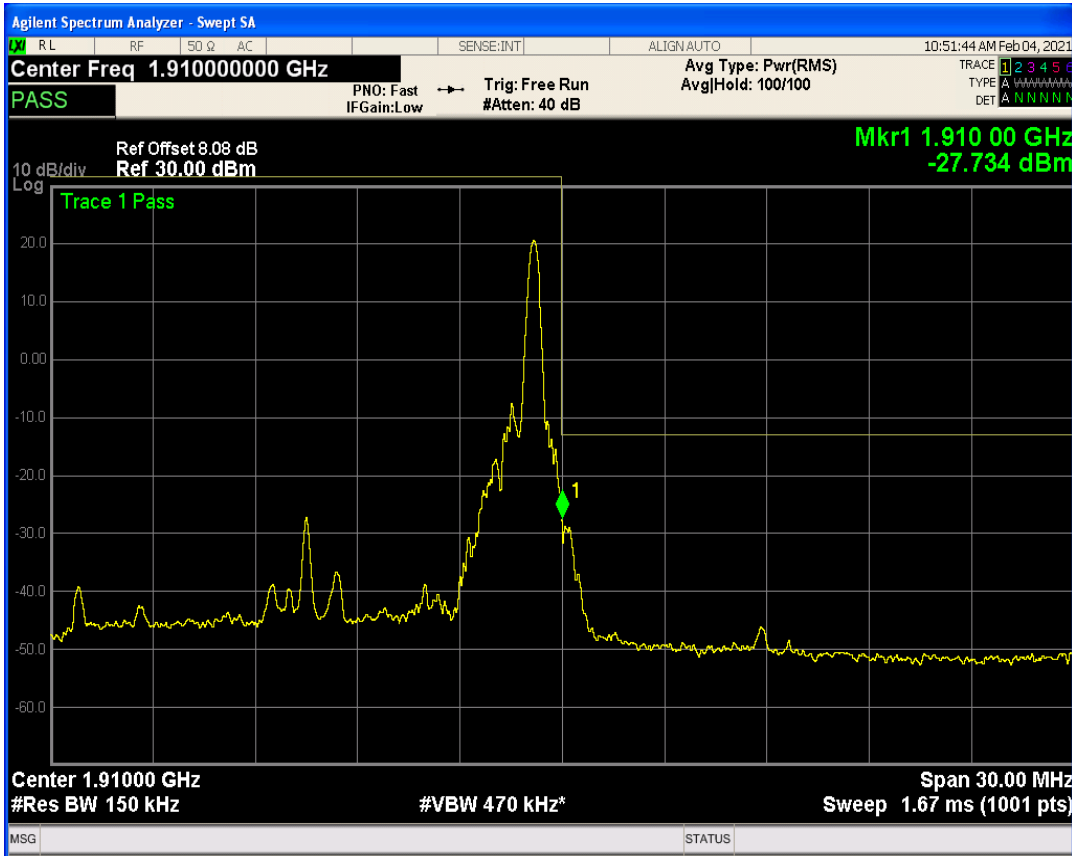

Band2 QAM16 BW=15MHz Channel=19125 RB Size=1 Position=#Max

Band2 QAM16 BW=15MHz Channel=19125 RB Size=75 Position=#0