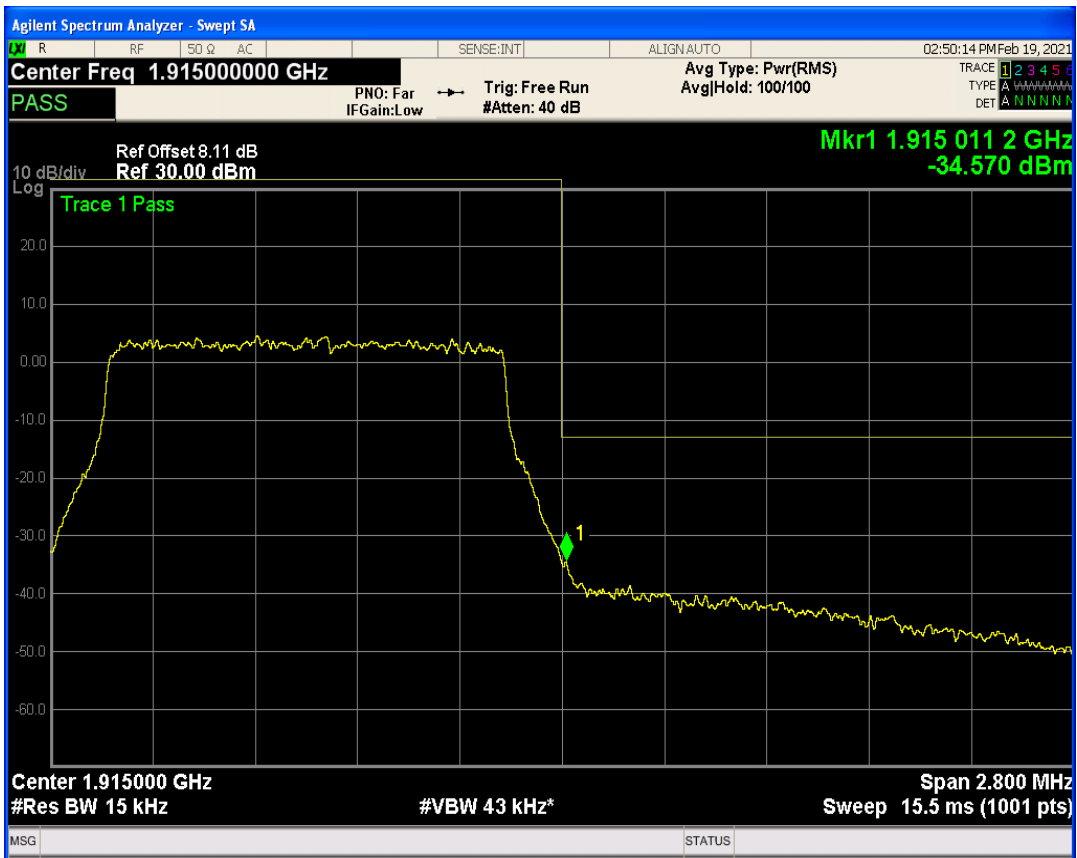

Band25 QAM16 BW=1.4MHz Channel=26683 RB Size=6 Position=#0

Band25 QPSK BW=3MHz Channel=26055 RB Size=1 Position=#Max