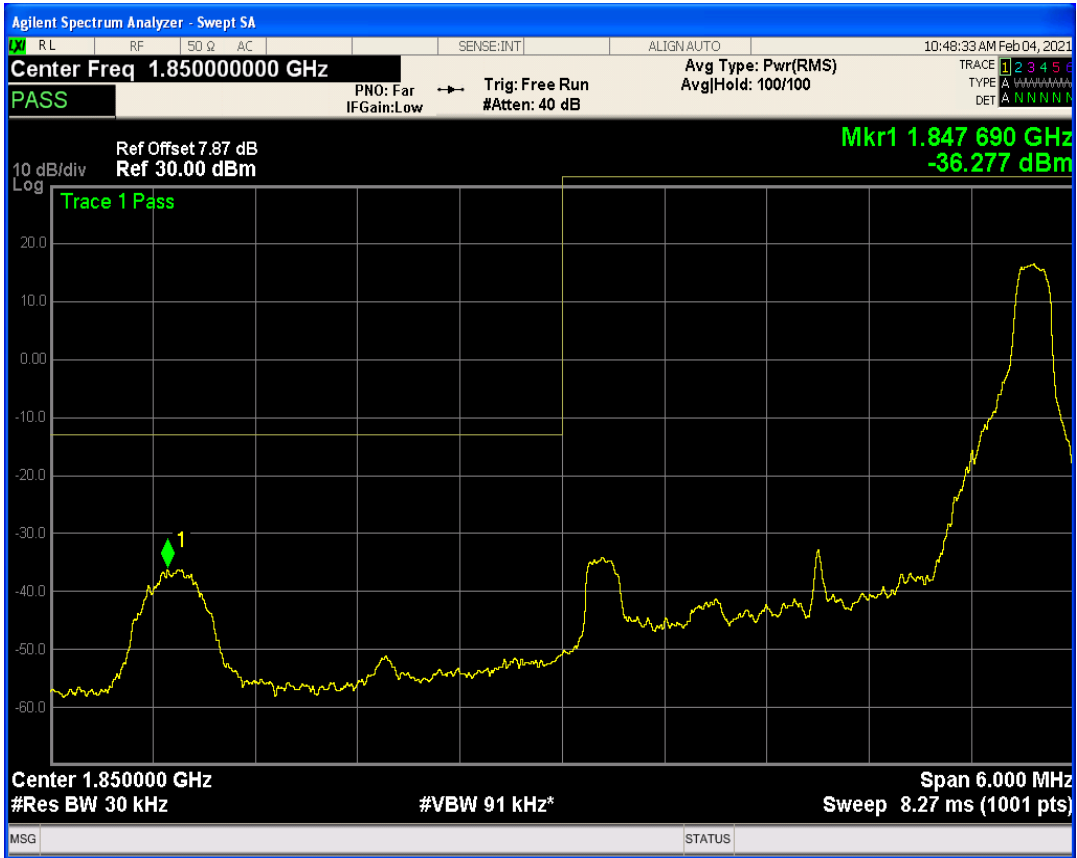

Band2 QAM16 BW=1.4MHz Channel=19193 RB Size=1 Position=#0

Band2 QAM16 BW=1.4MHz Channel=19193 RB Size=1 Position=#Max

Band2 QAM16 BW=1.4MHz Channel=19193 RB Size=6 Position=#0

Band2 QPSK BW=3MHz Channel=18615 RB Size=1 Position=#Max