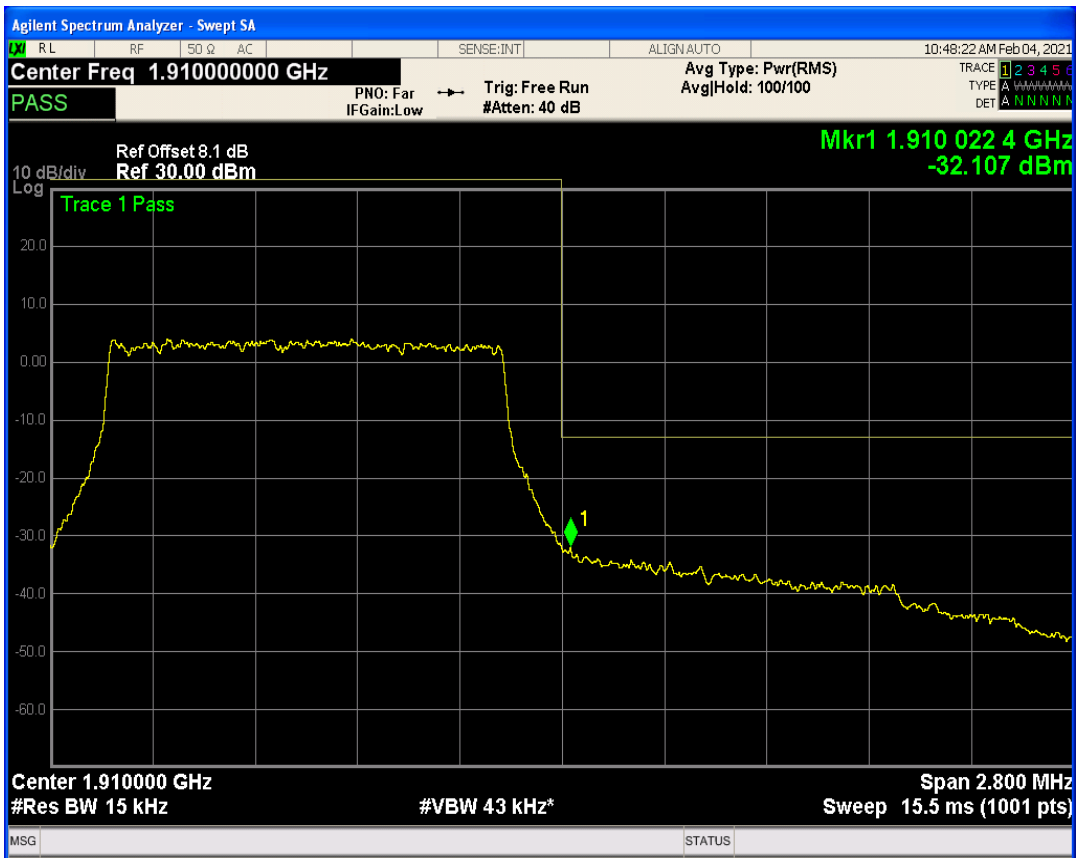

Band2 QAM16 BW=1.4MHz Channel=19193 RB Size=6 Position=#0

Band2 QPSK BW=3MHz Channel=18615 RB Size=1 Position=#Max