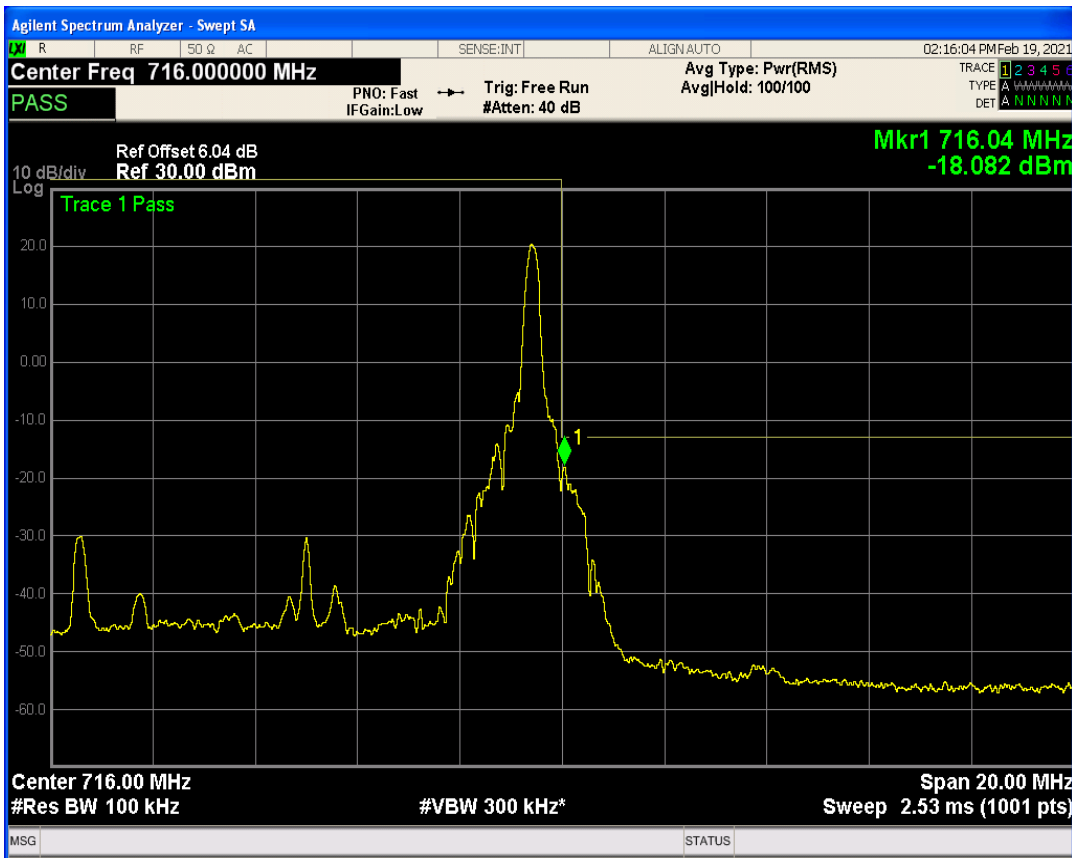

Band17 QPSK BW=10MHz Channel=23800 RB Size=1 Position=#Max

Band17 QAM16 BW=10MHz Channel=23800 RB Size=1 Position=#0