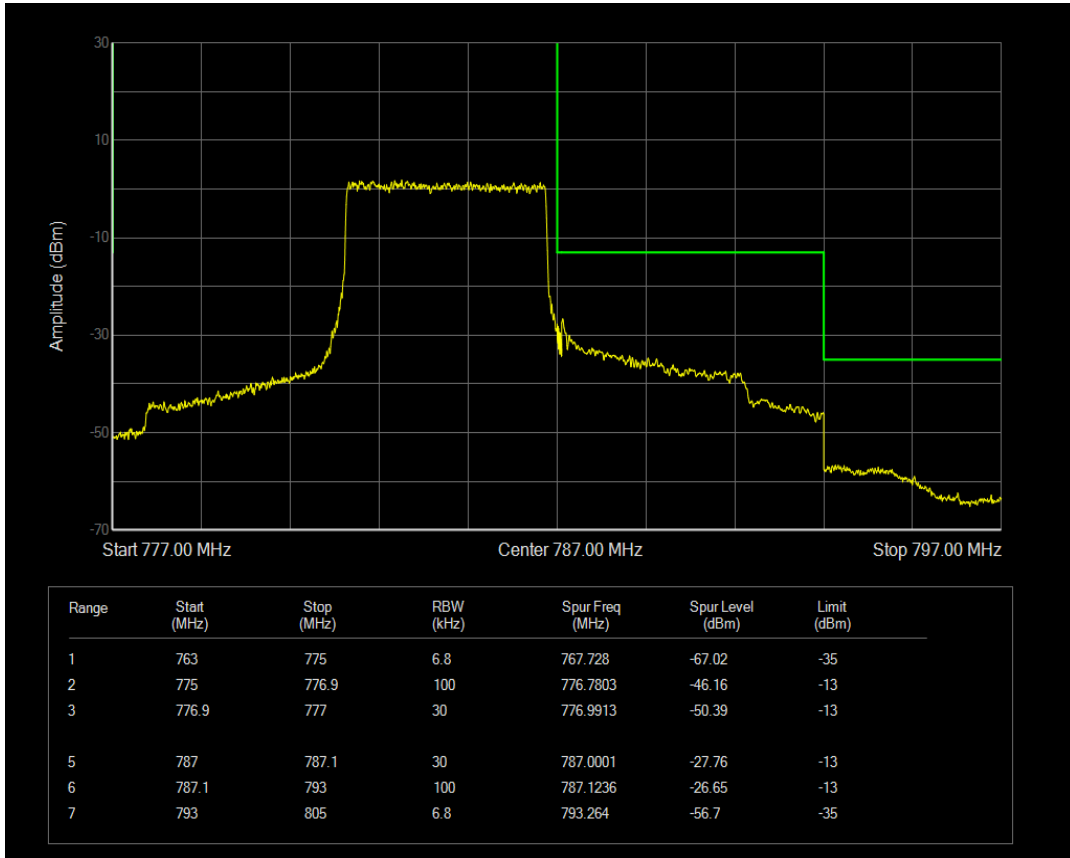

Band13 QPSK BW=5MHz Channel=23255 RB Size=25 Position=#0

Band13 QAM16 BW=5MHz Channel=23255 RB Size=1 Position=#0