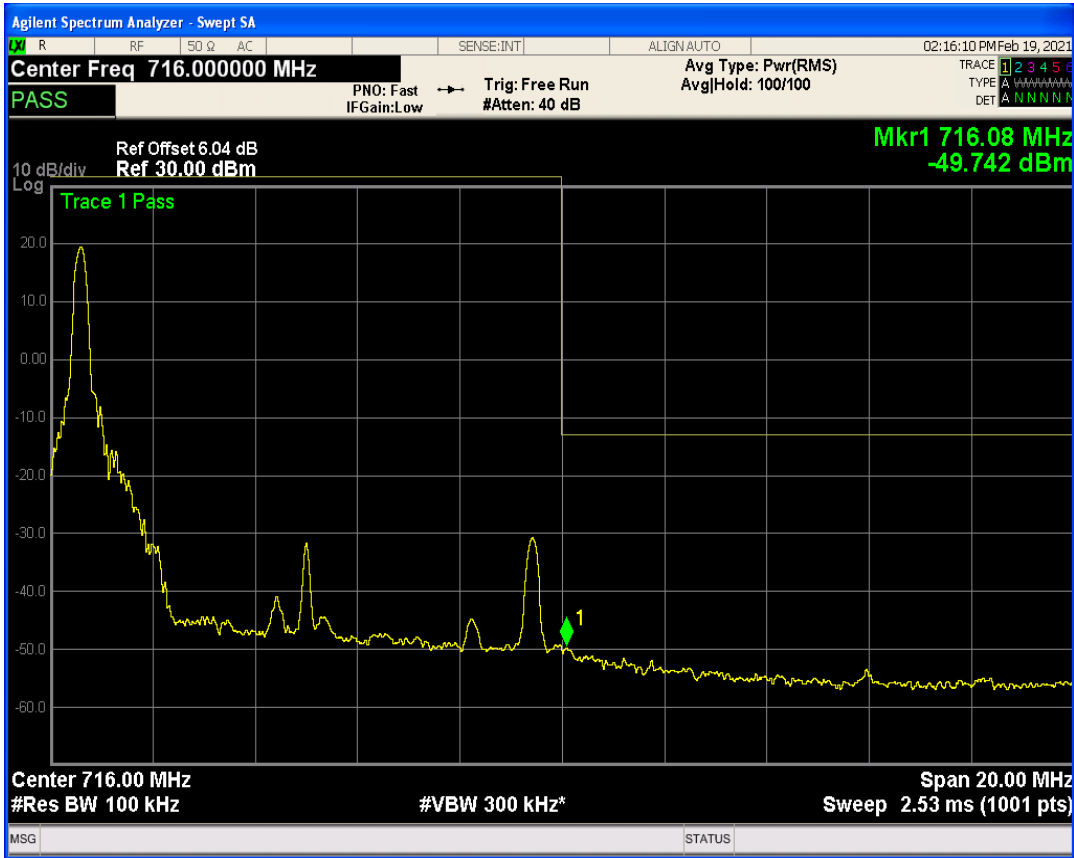

Band17 QAM16 BW=10MHz Channel=23780 RB Size=50 Position=#0

Band17 QPSK BW=10MHz Channel=23800 RB Size=1 Position=#0

Band17 QPSK BW=10MHz Channel=23800 RB Size=1 Position=#Max

Band17 QAM16 BW=10MHz Channel=23800 RB Size=1 Position=#0