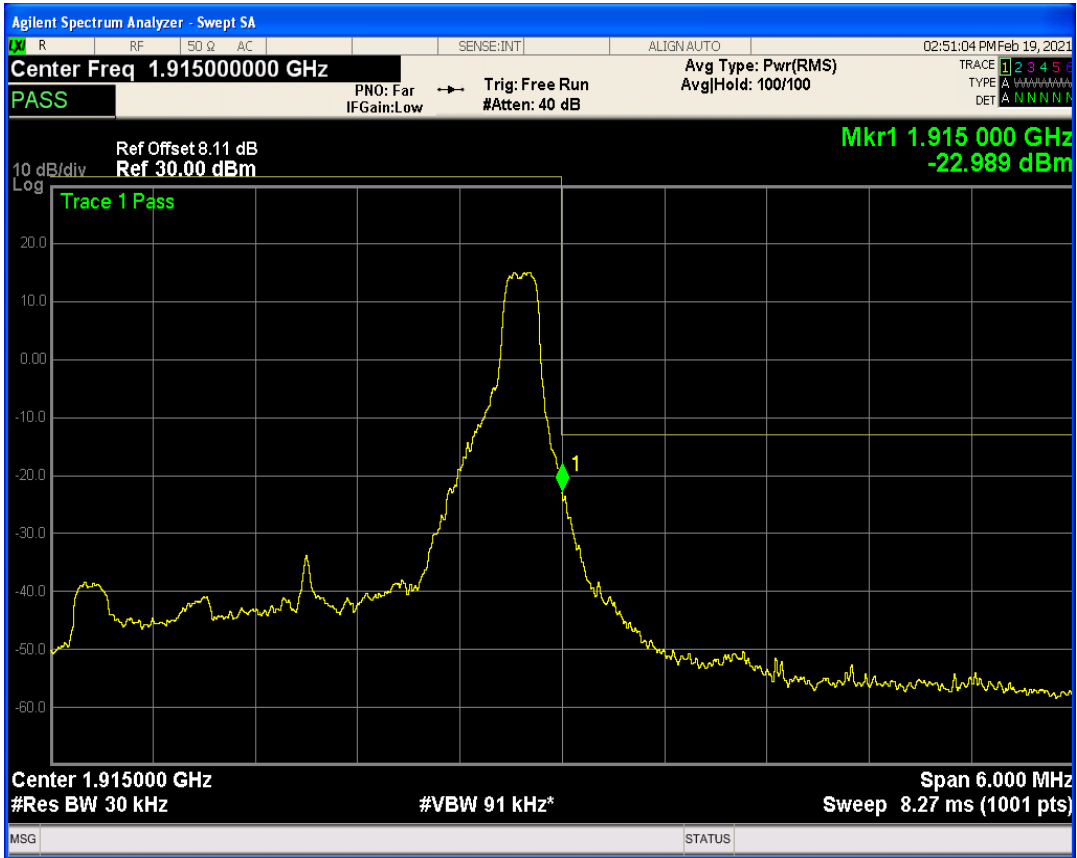

Band25 QAM16 BW=3MHz Channel=26675 RB Size=1 Position=#Max

Band25 QAM16 BW=3MHz Channel=26675 RB Size=15 Position=#0