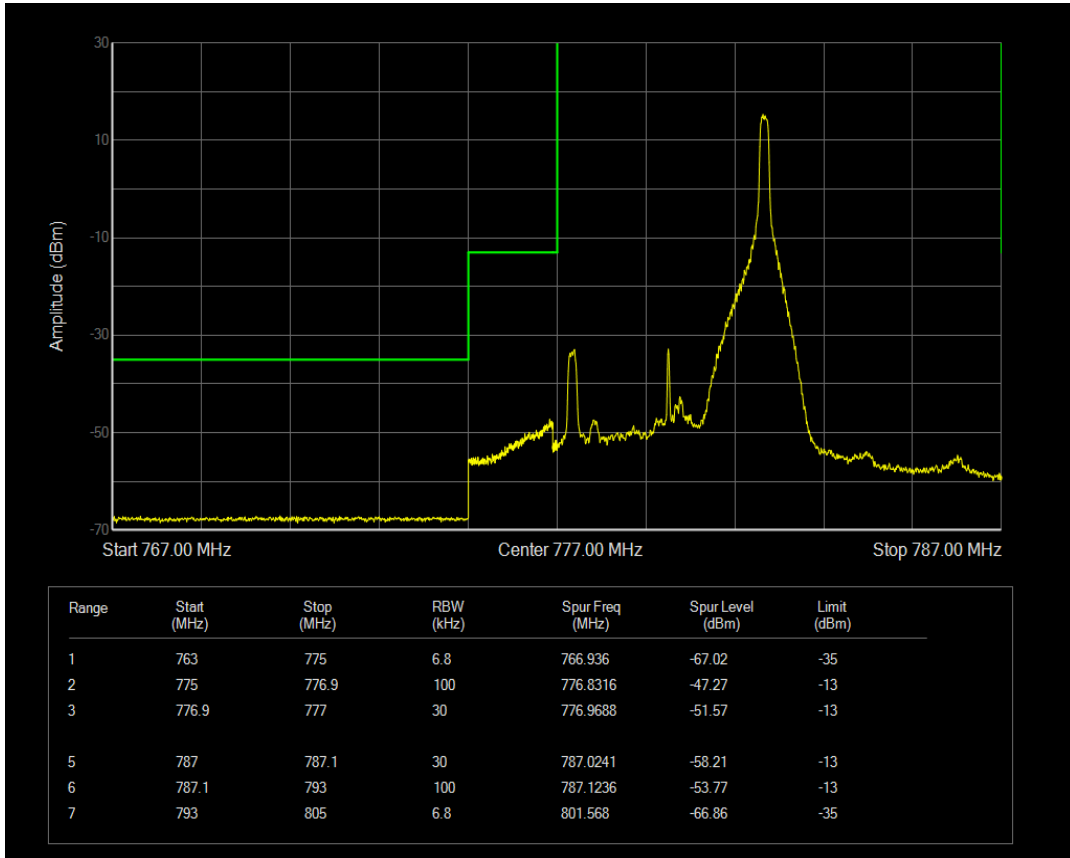

Band13 QAM16 BW=5MHz Channel=23205 RB Size=1 Position=#Max

Band13 QPSK BW=5MHz Channel=23255 RB Size=1 Position=#0