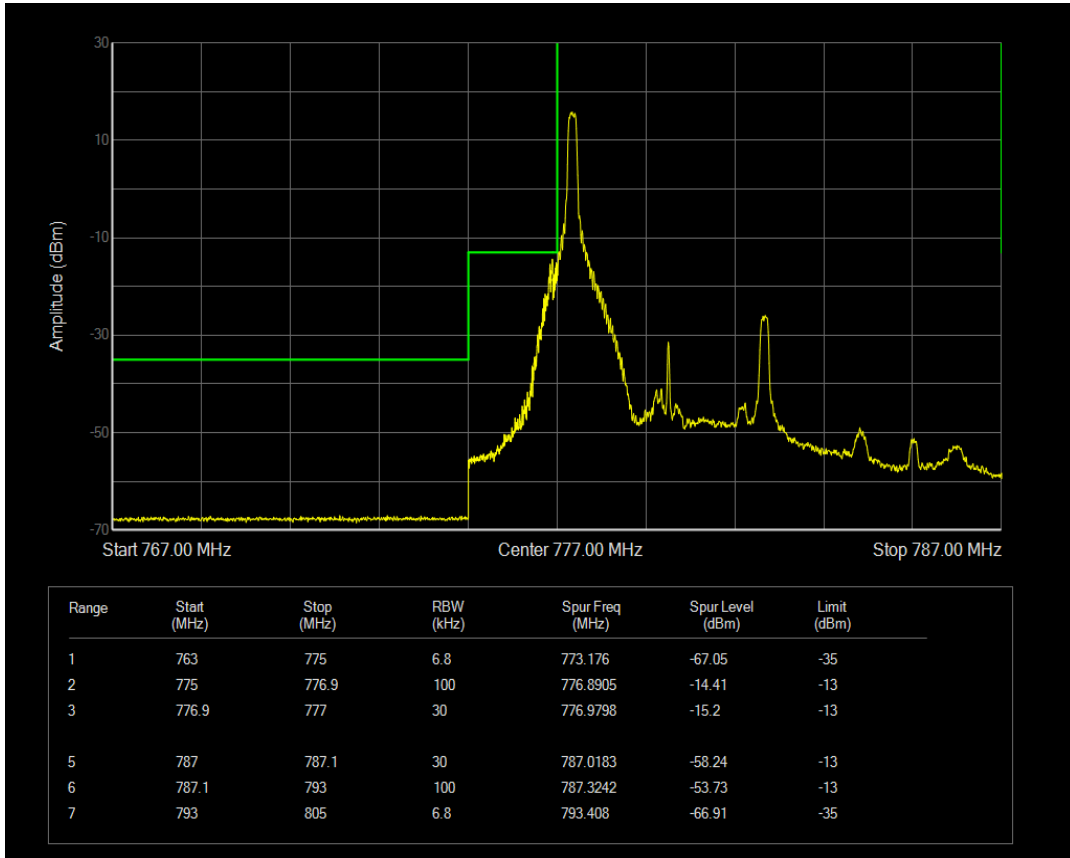

Band13 QPSK BW=5MHz Channel=23205 RB Size=1 Position=#0

Band13 QPSK BW=5MHz Channel=23205 RB Size=1 Position=#Max