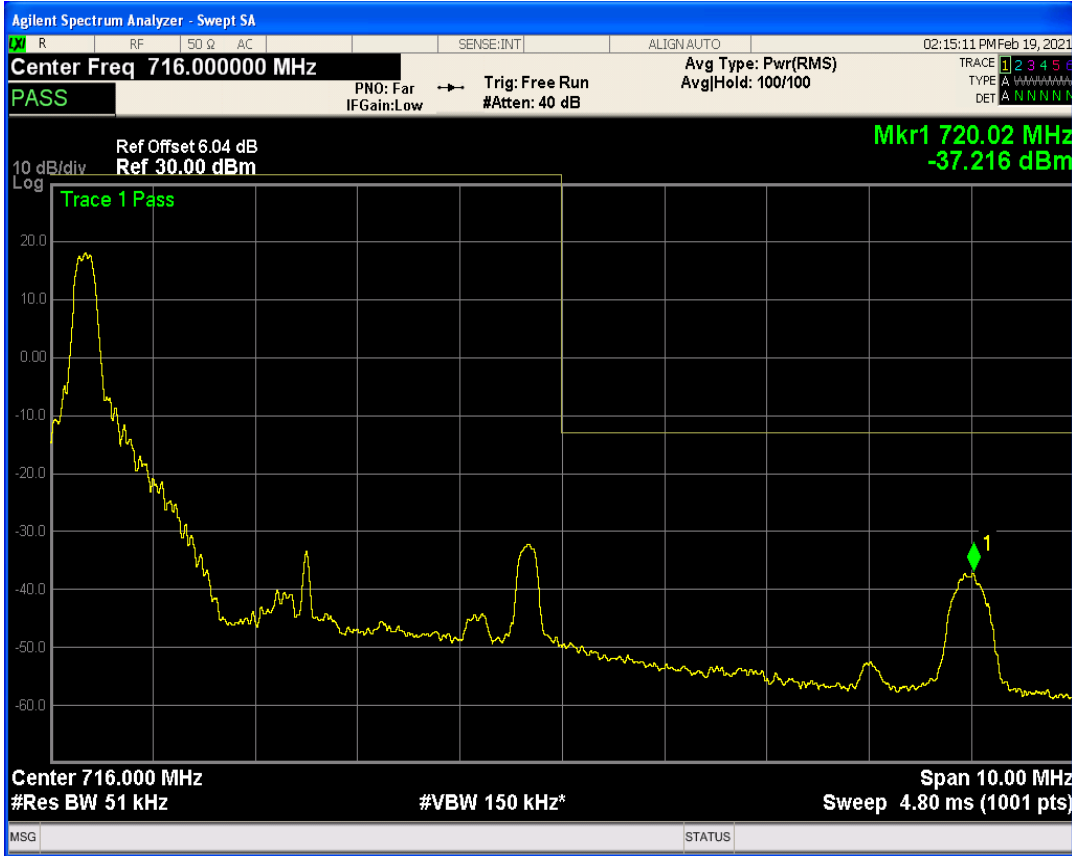

Band17 QPSK BW=5MHz Channel=23825 RB Size=1 Position=#0

Band17 QPSK BW=5MHz Channel=23825 RB Size=1 Position=#Max