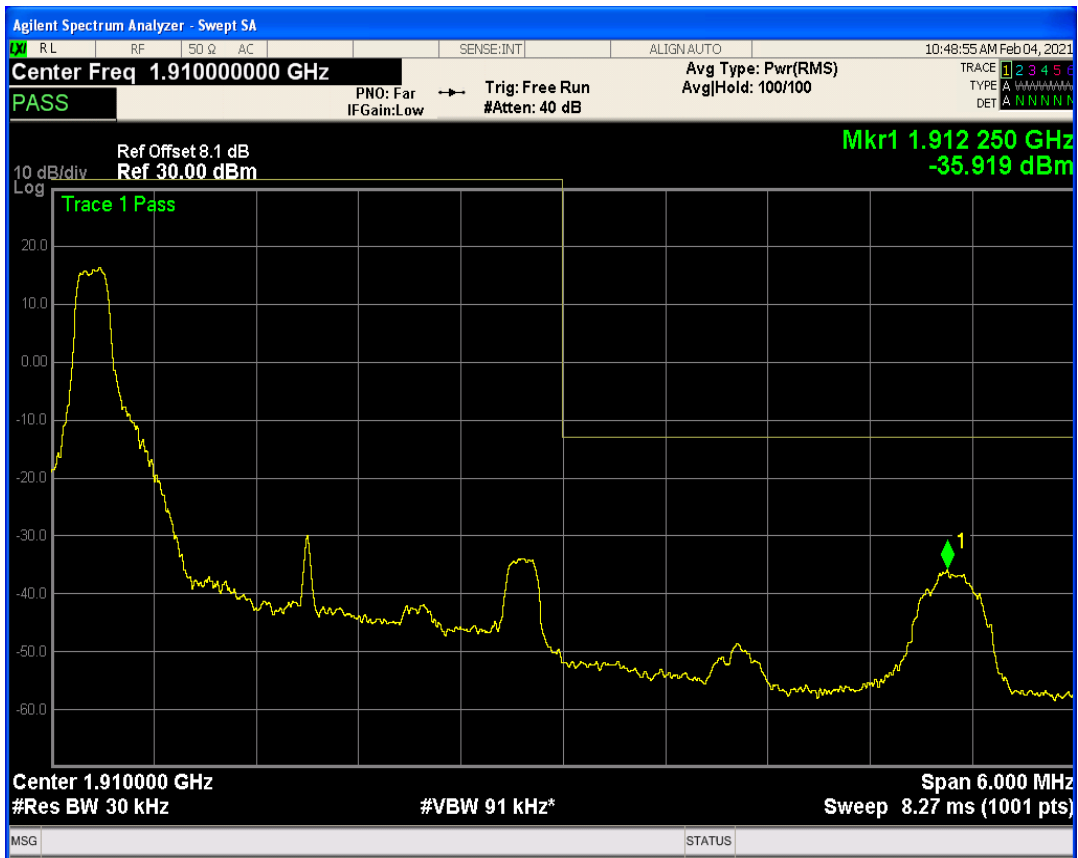

Band2 QPSK BW=3MHz Channel=19185 RB Size=1 Position=#0

Band2 QAM16 BW=3MHz Channel=18615 RB Size=15 Position=#0