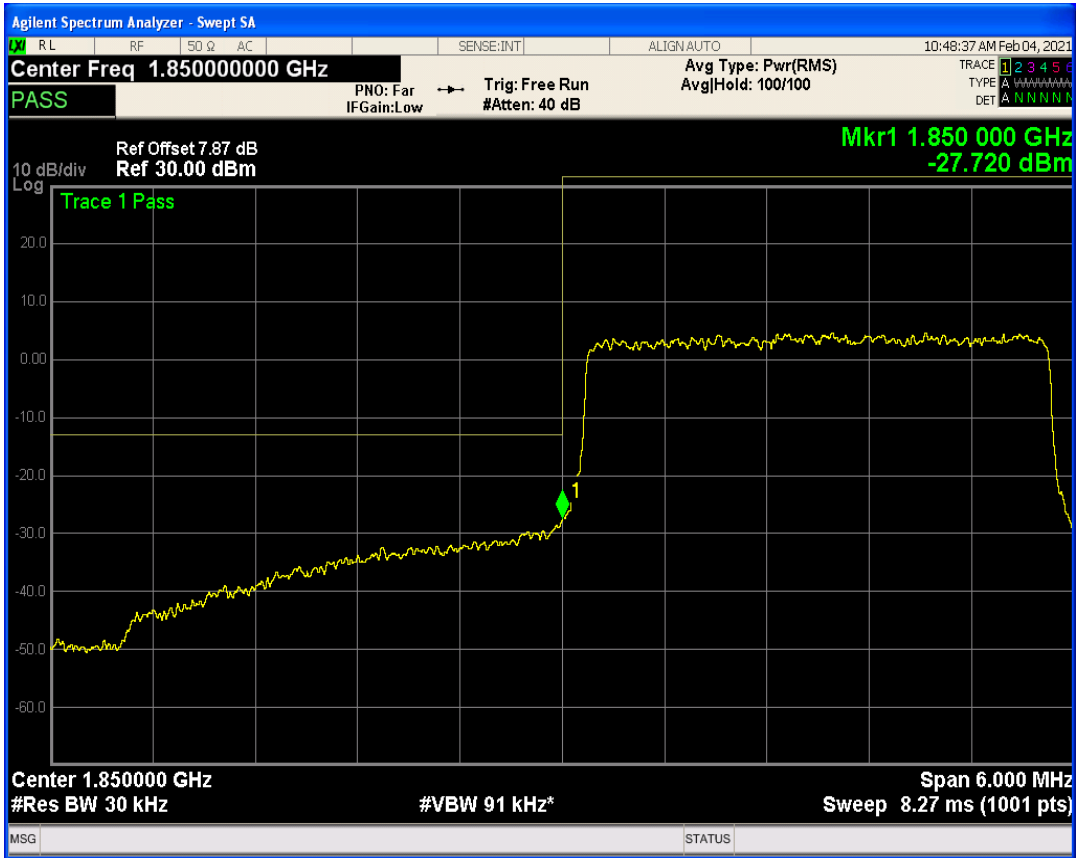

Band2 QPSK BW=3MHz Channel=18615 RB Size=15 Position=#0

Band2 QAM16 BW=3MHz Channel=18615 RB Size=1 Position=#0