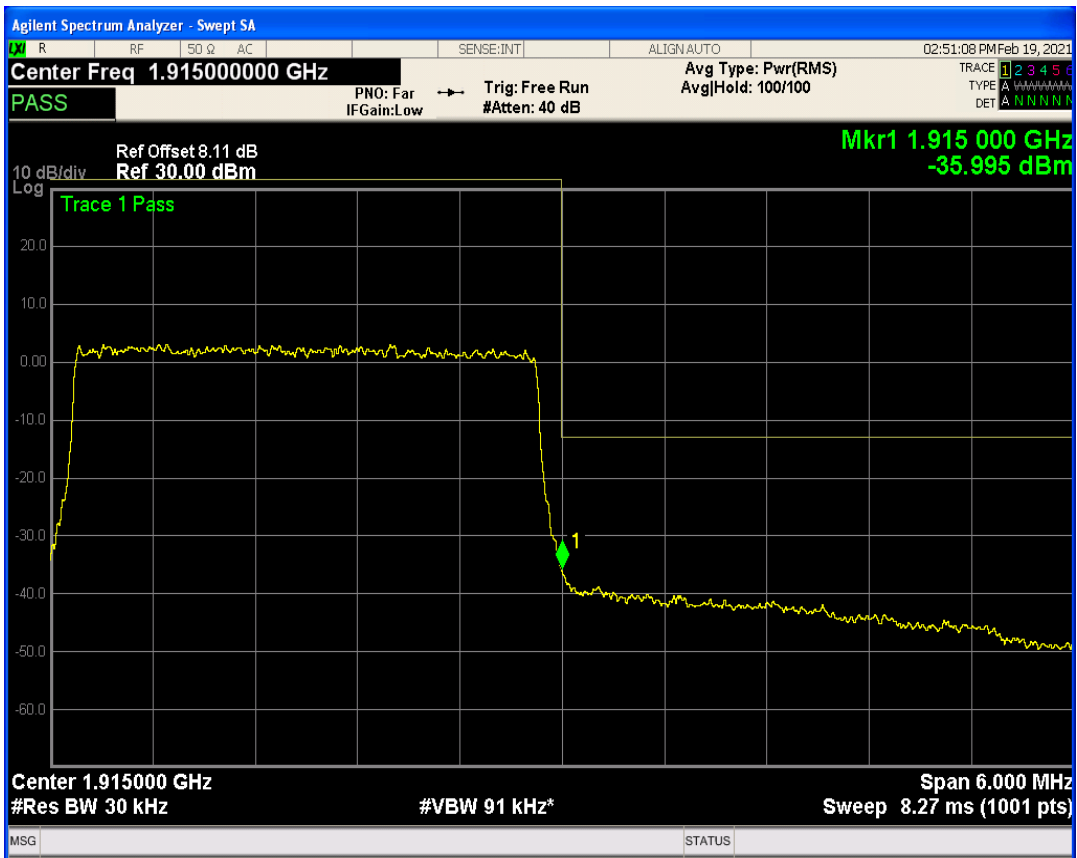

Band25 QAM16 BW=3MHz Channel=26675 RB Size=15 Position=#0

Band25 QPSK BW=5MHz Channel=26065 RB Size=1 Position=#0