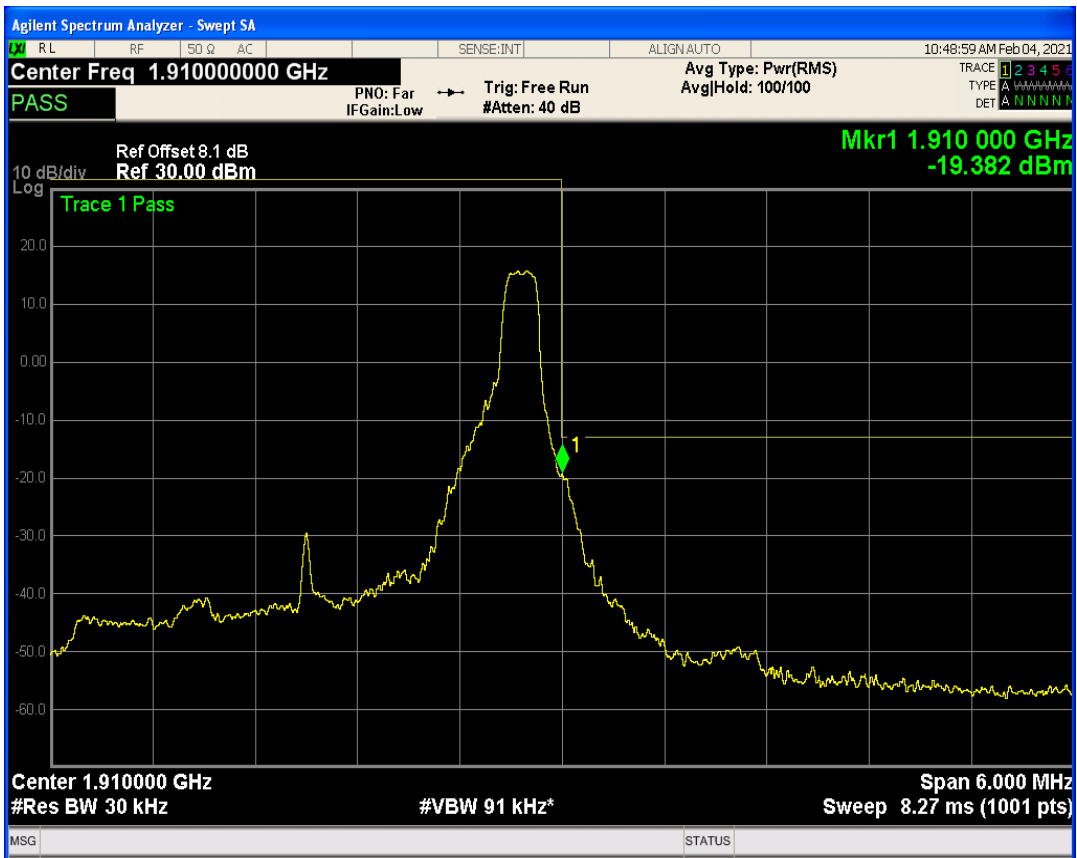

Band2 QPSK BW=3MHz Channel=19185 RB Size=1 Position=#Max

Band2 QPSK BW=3MHz Channel=19185 RB Size=15 Position=#0