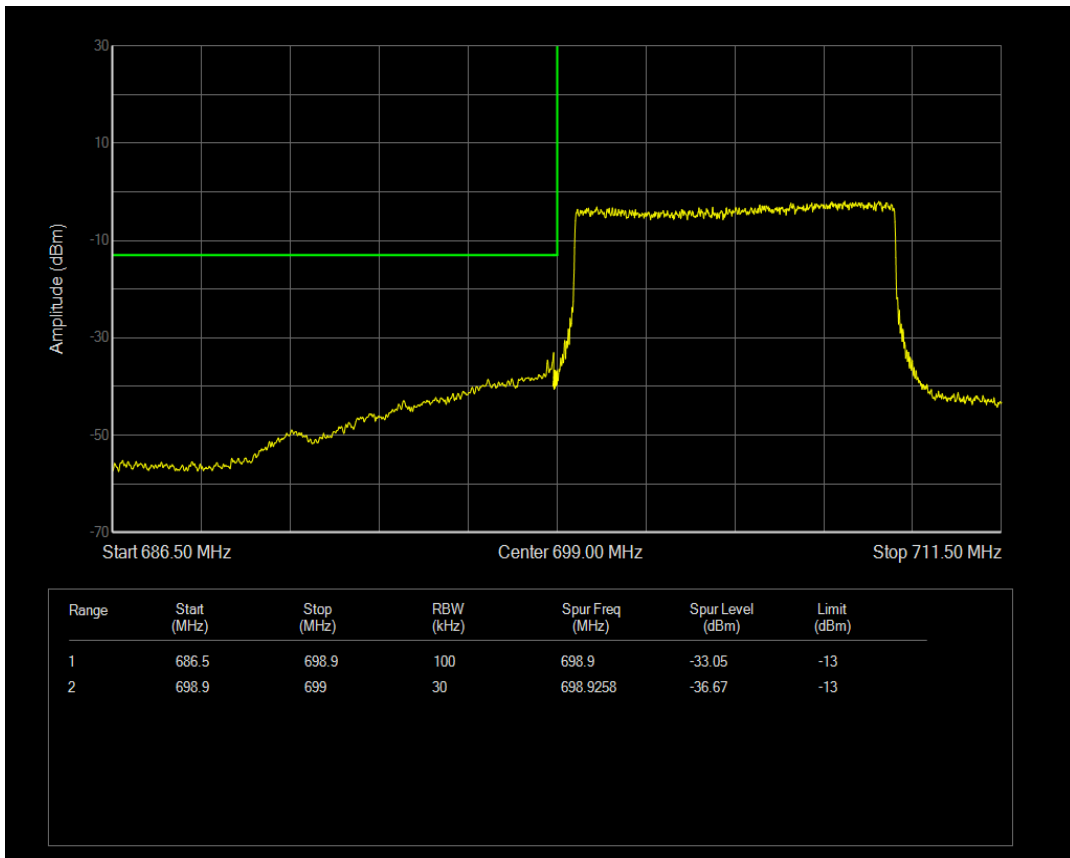

Band12 QAM16 BW=5MHz Channel=23155 RB Size=25 Position=#0

Band12 QPSK BW=10MHz Channel=23060 RB Size=1 Position=#0

Band12 QPSK BW=10MHz Channel=23060 RB Size=1 Position=#Max

Band12 QPSK BW=10MHz Channel=23060 RB Size=50 Position=#0

Band12 QAM16 BW=10MHz Channel=23060 RB Size=1 Position=#Max

Band12 QAM16 BW=10MHz Channel=23060 RB Size=1 Position=#0

Band12 QAM16 BW=10MHz Channel=23060 RB Size=50 Position=#0

Band12 QPSK BW=10MHz Channel=23130 RB Size=1 Position=#0