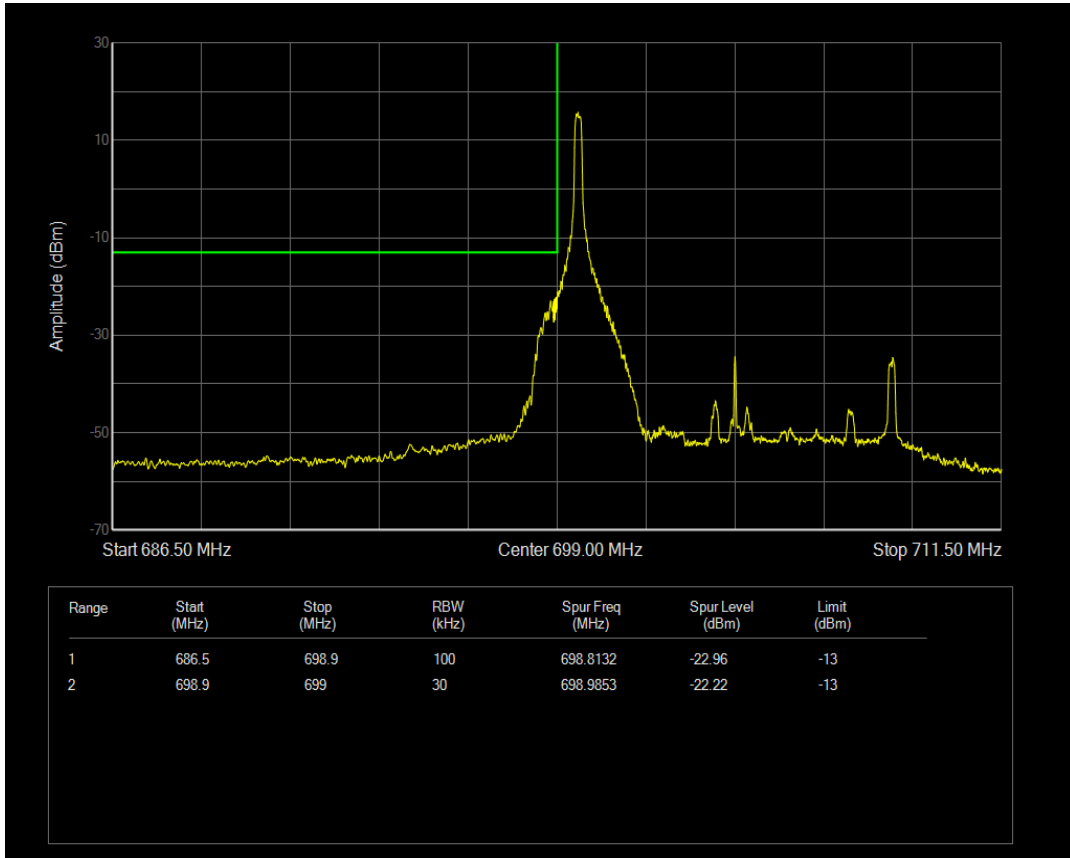

Band12 QAM16 BW=5MHz Channel=23155 RB Size=25 Position=#0

Band12 QPSK BW=10MHz Channel=23060 RB Size=1 Position=#0

Band12 QPSK BW=10MHz Channel=23060 RB Size=1 Position=#Max

Band12 QPSK BW=10MHz Channel=23060 RB Size=50 Position=#0