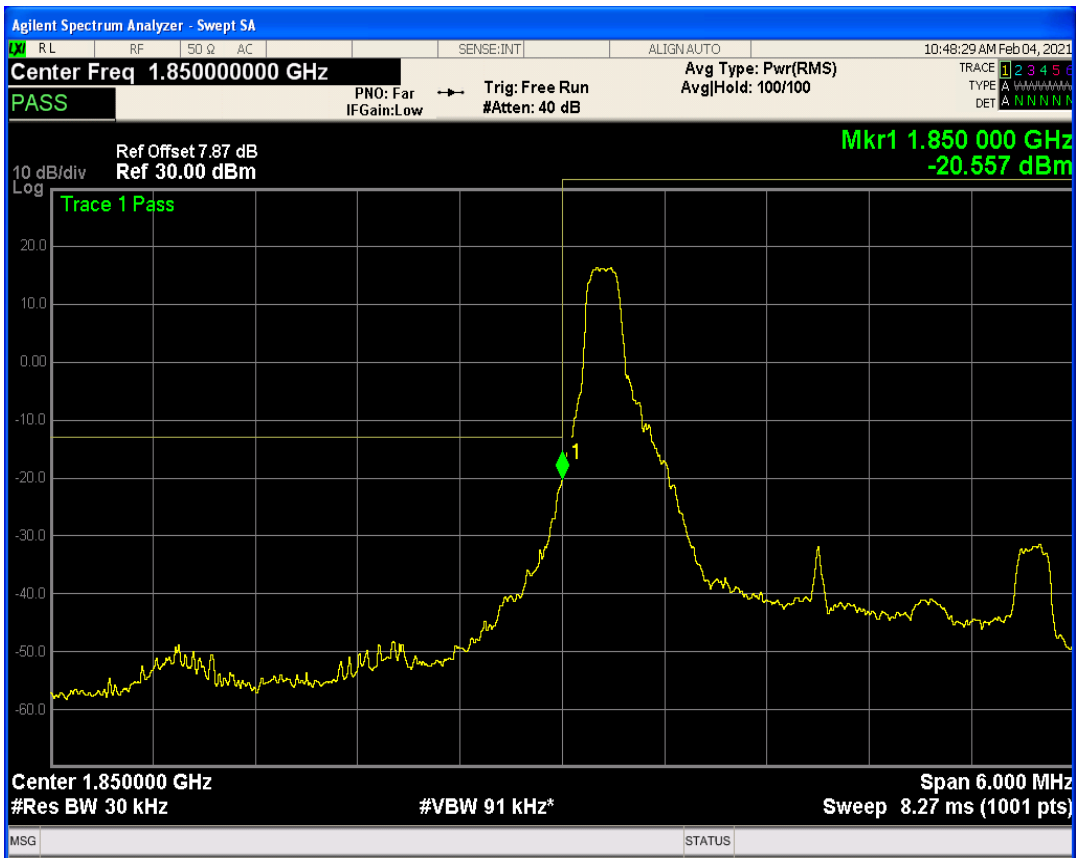

Band2 QPSK BW=3MHz Channel=18615 RB Size=1 Position=#0

Band2 QPSK BW=3MHz Channel=18615 RB Size=15 Position=#0