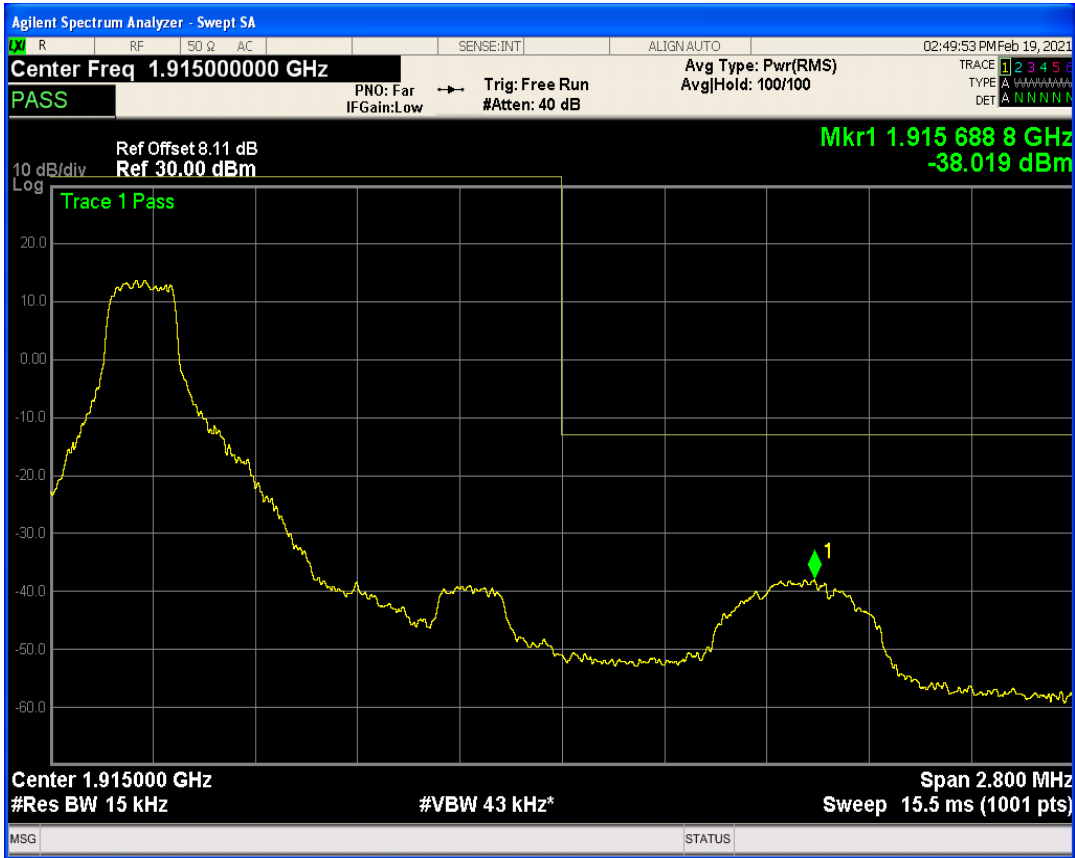

Band25 QPSK BW=1.4MHz Channel=26683 RB Size=1 Position=#0

Band25 QPSK BW=1.4MHz Channel=26683 RB Size=1 Position=#Max