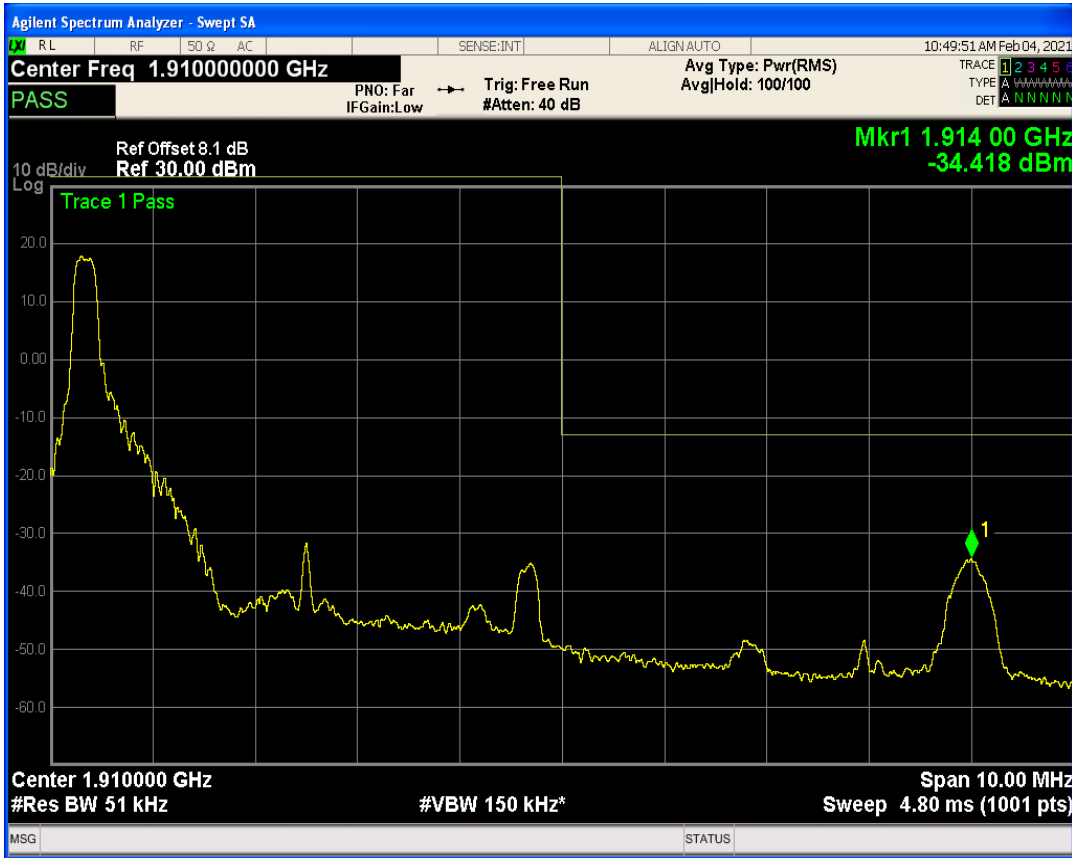

Band2 QPSK BW=5MHz Channel=19175 RB Size=1 Position=#0

Band2 QPSK BW=5MHz Channel=19175 RB Size=25 Position=#0