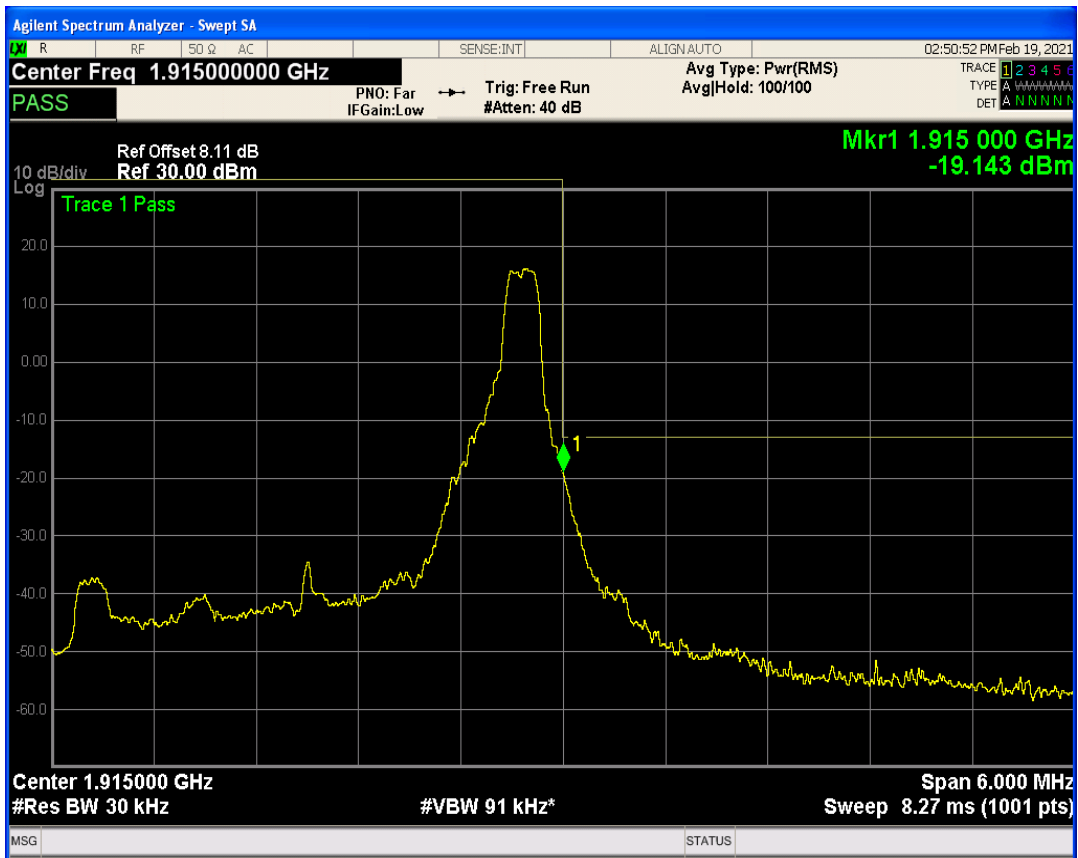

Band25 QPSK BW=3MHz Channel=26675 RB Size=1 Position=#Max

Band25 QPSK BW=3MHz Channel=26675 RB Size=15 Position=#0