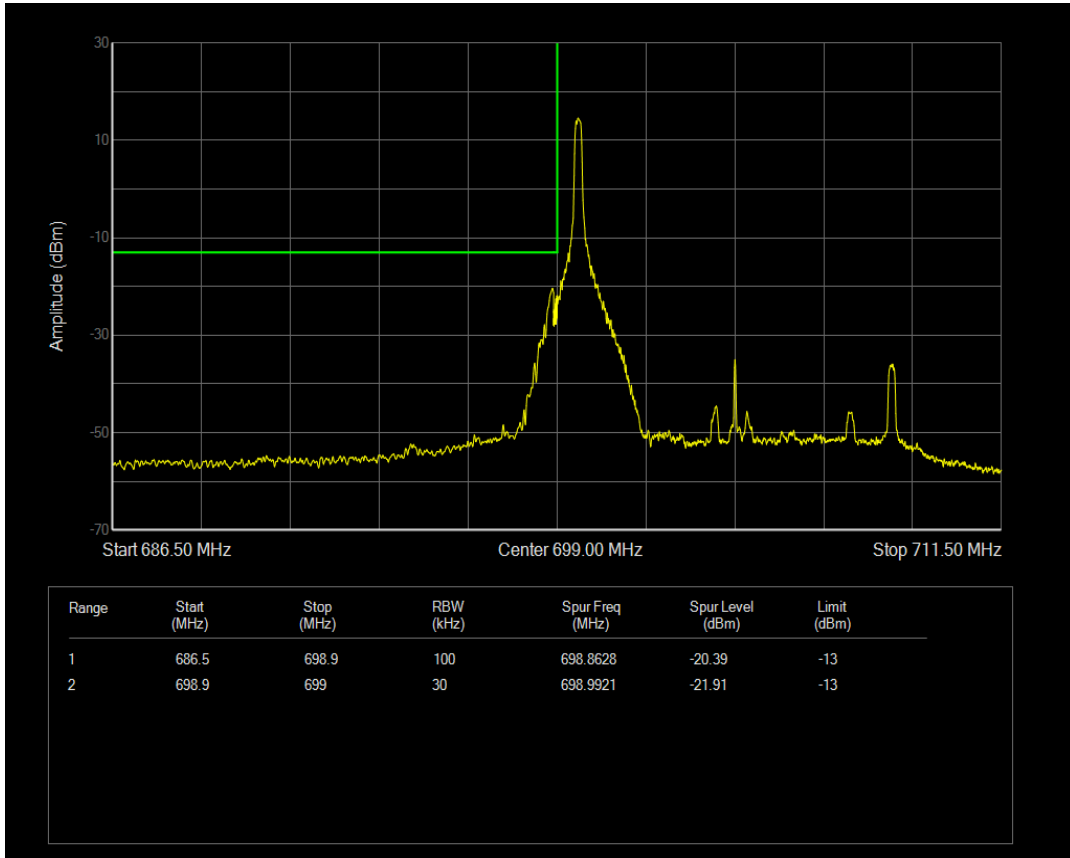

Band12 QAM16 BW=10MHz Channel=23060 RB Size=1 Position=#0

Band12 QAM16 BW=10MHz Channel=23060 RB Size=50 Position=#0