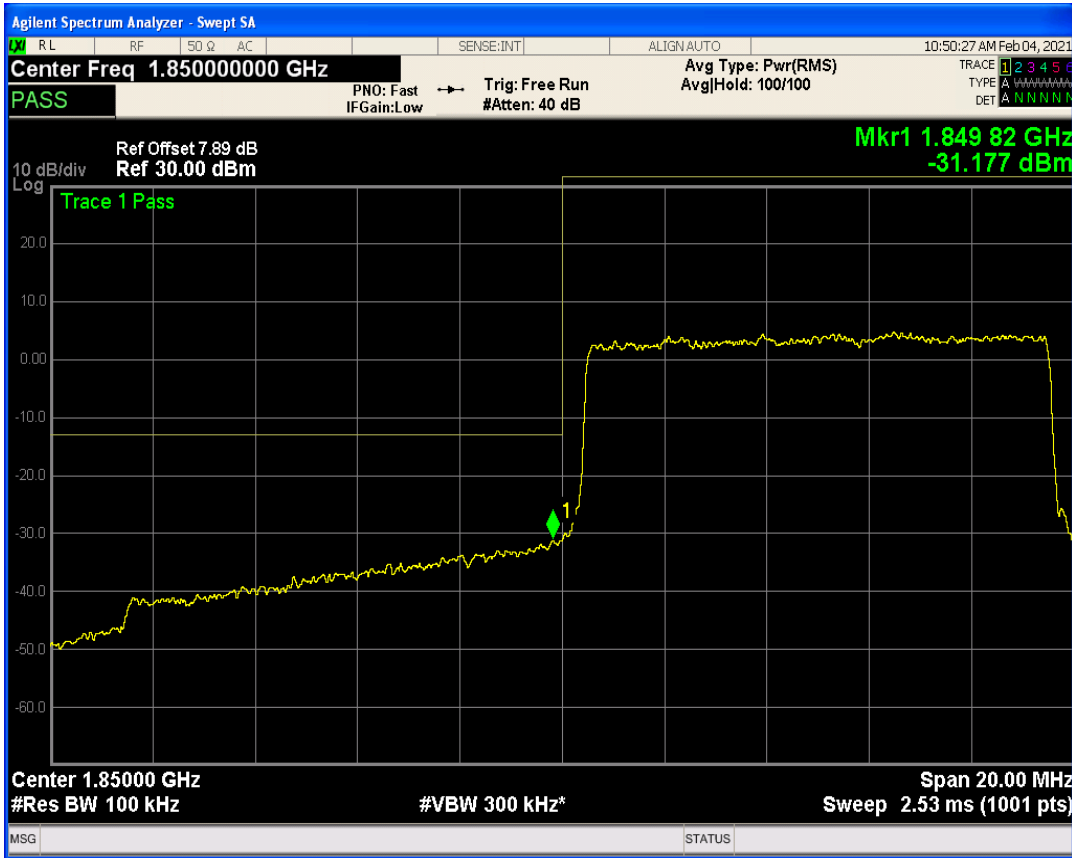

Band2 QPSK BW=10MHz Channel=18650 RB Size=50 Position=#0

Band2 QAM16 BW=10MHz Channel=18650 RB Size=1 Position=#Max