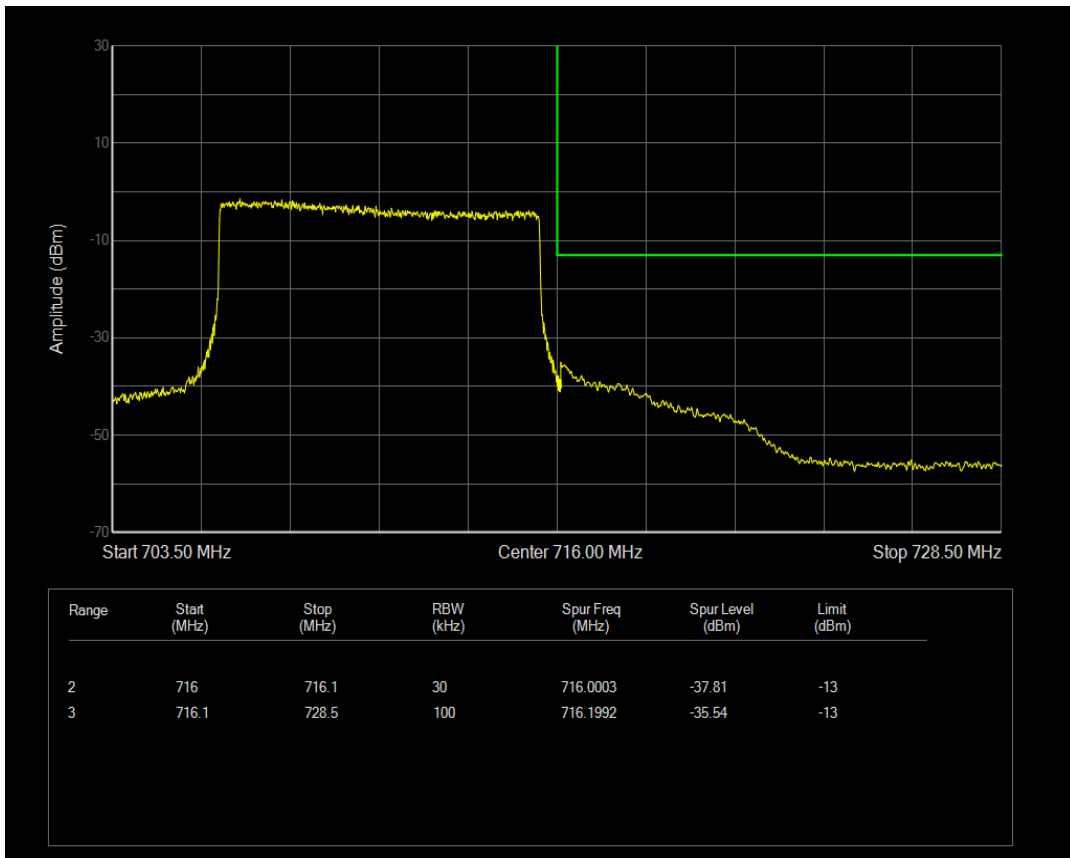

Band12 QPSK BW=10MHz Channel=23130 RB Size=1 Position=#Max

Band12 QPSK BW=10MHz Channel=23130 RB Size=50 Position=#0

Band12 QAM16 BW=10MHz Channel=23130 RB Size=1 Position=#0

Band12 QAM16 BW=10MHz Channel=23130 RB Size=1 Position=#Max

Band12 QAM16 BW=10MHz Channel=23130 RB Size=50 Position=#0

Band13 QPSK BW=5MHz Channel=23205 RB Size=1 Position=#0

Band13 QPSK BW=5MHz Channel=23205 RB Size=1 Position=#Max

Band13 QAM16 BW=5MHz Channel=23205 RB Size=1 Position=#0