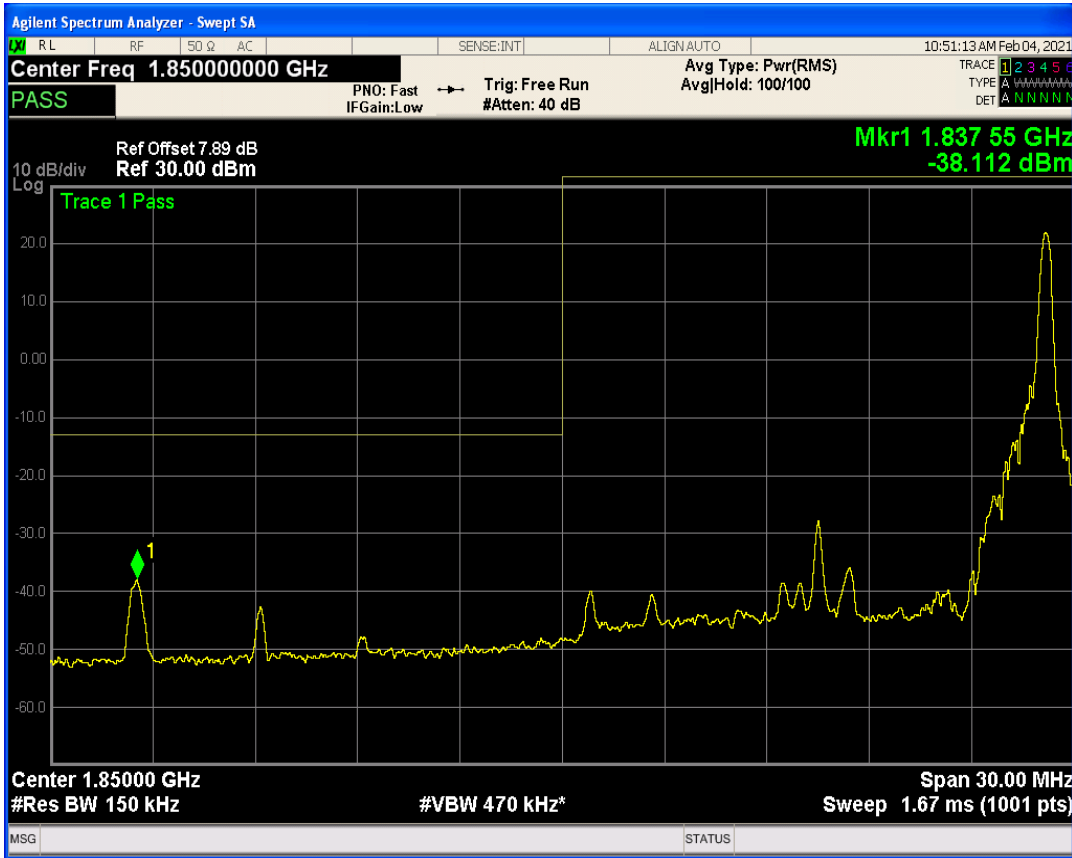

Band2 QPSK BW=15MHz Channel=18675 RB Size=1 Position=#Max

Band2 QAM16 BW=15MHz Channel=18675 RB Size=1 Position=#0