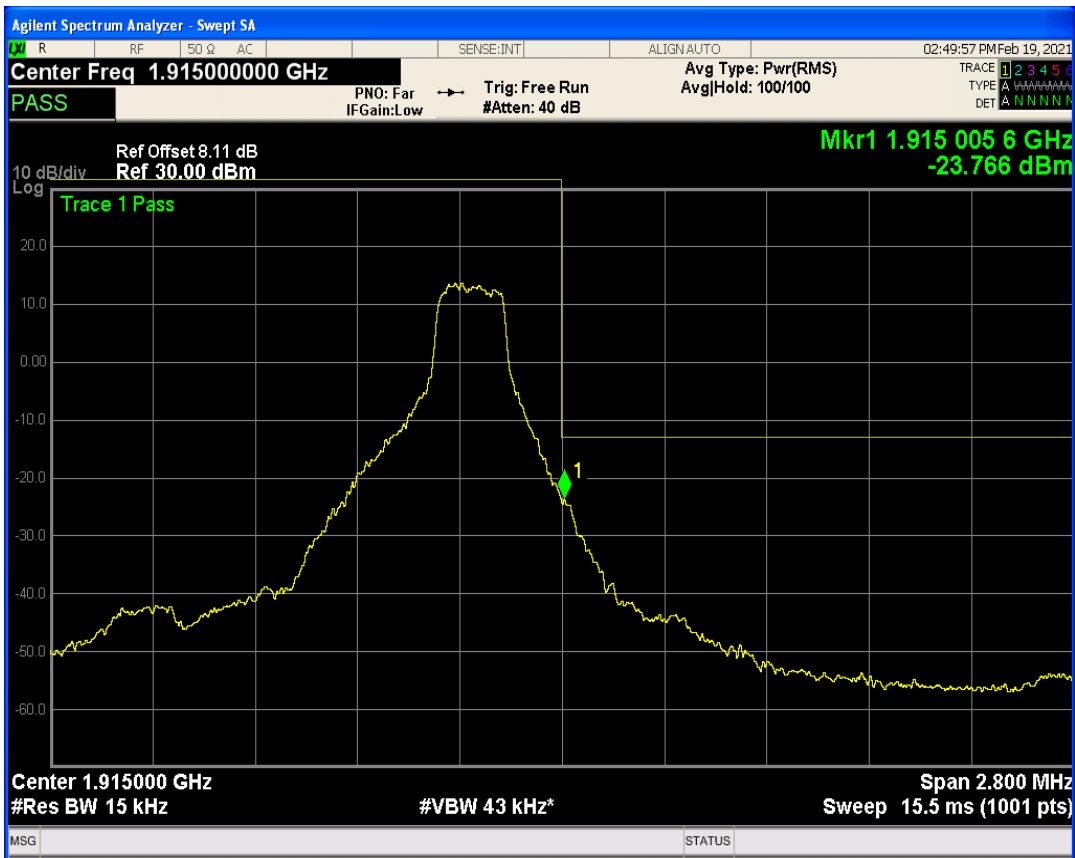

Band25 QPSK BW=1.4MHz Channel=26683 RB Size=1 Position=#Max

Band25 QPSK BW=1.4MHz Channel=26683 RB Size=6 Position=#0