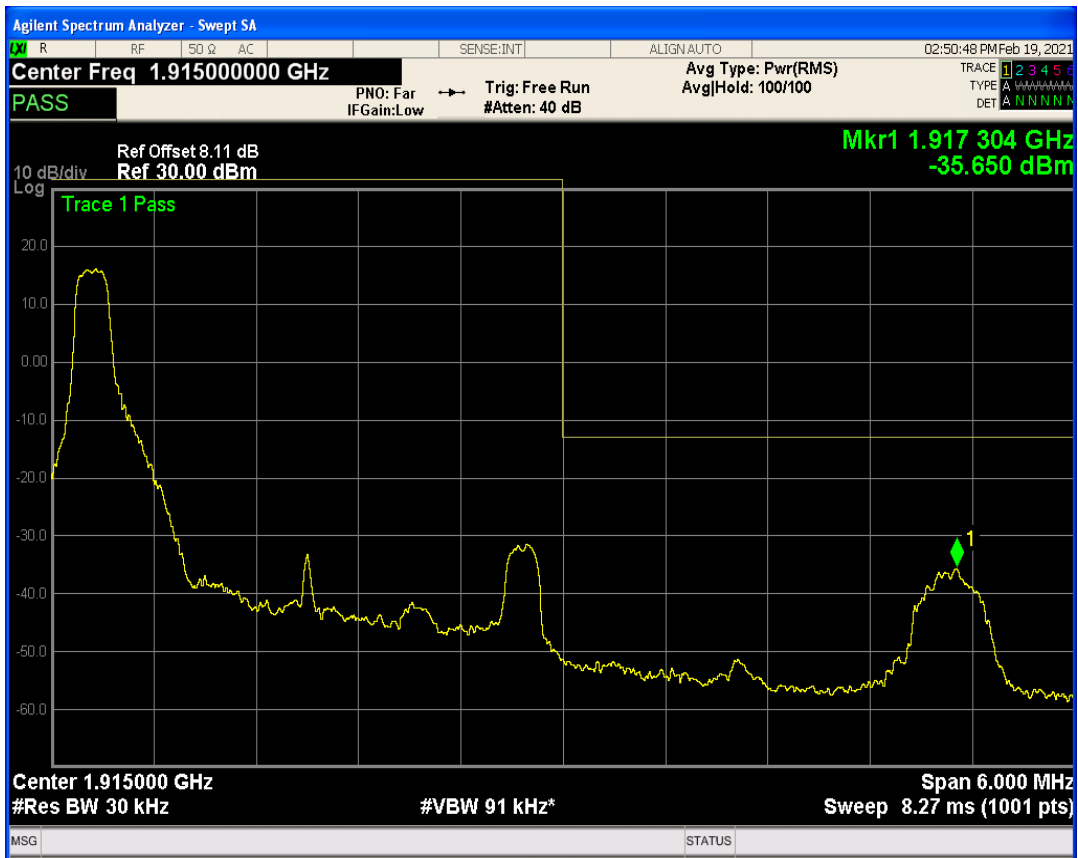

Band25 QPSK BW=3MHz Channel=26675 RB Size=1 Position=#0

Band25 QAM16 BW=3MHz Channel=26055 RB Size=15 Position=#0