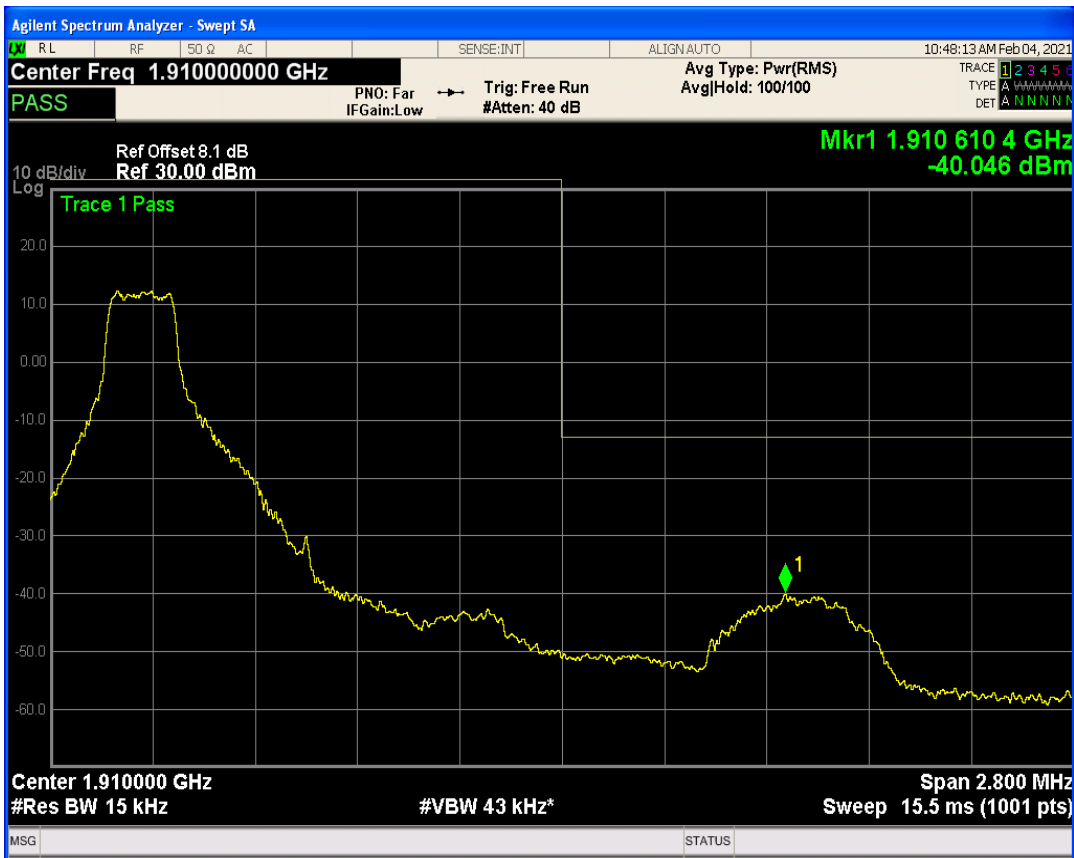

Band2 QAM16 BW=1.4MHz Channel=19193 RB Size=1 Position=#0

Band2 QAM16 BW=1.4MHz Channel=19193 RB Size=1 Position=#Max