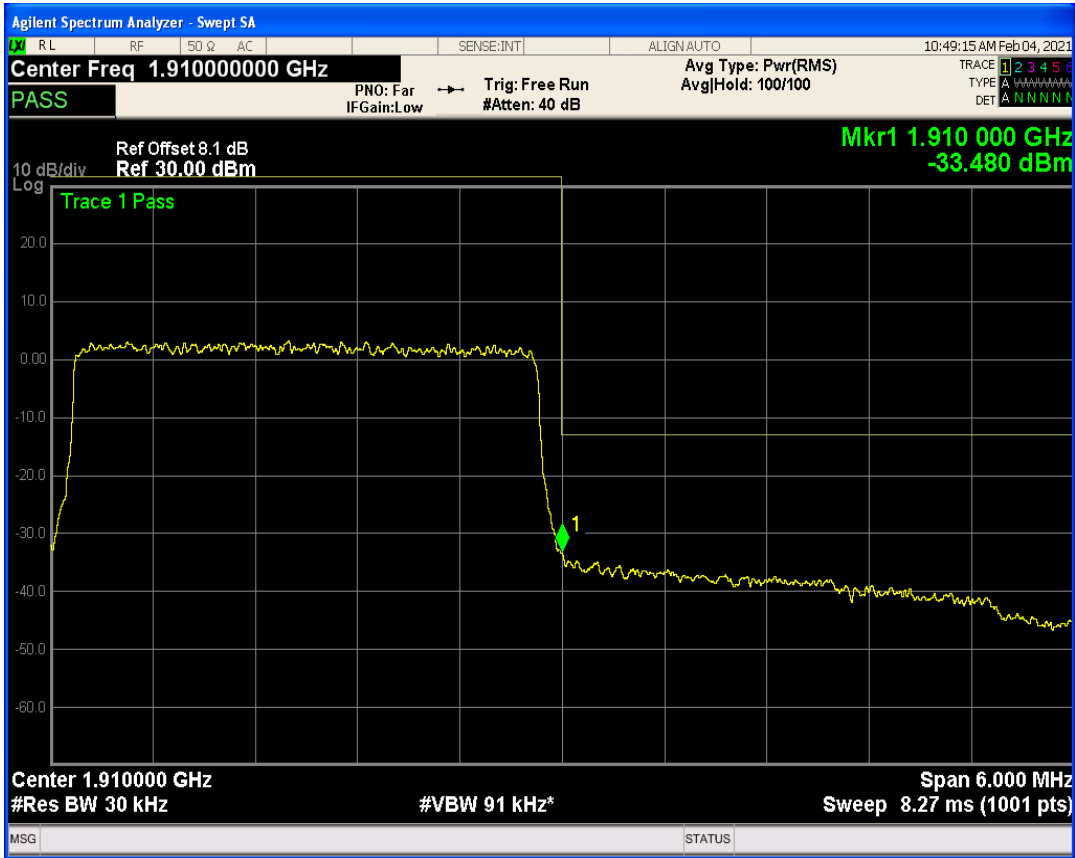

Band2 QAM16 BW=3MHz Channel=19185 RB Size=1 Position=#0

Band2 QAM16 BW=3MHz Channel=19185 RB Size=1 Position=#Max

Band2 QPSK BW=5MHz Channel=18625 RB Size=1 Position=#0

Band2 QAM16 BW=3MHz Channel=19185 RB Size=15 Position=#0