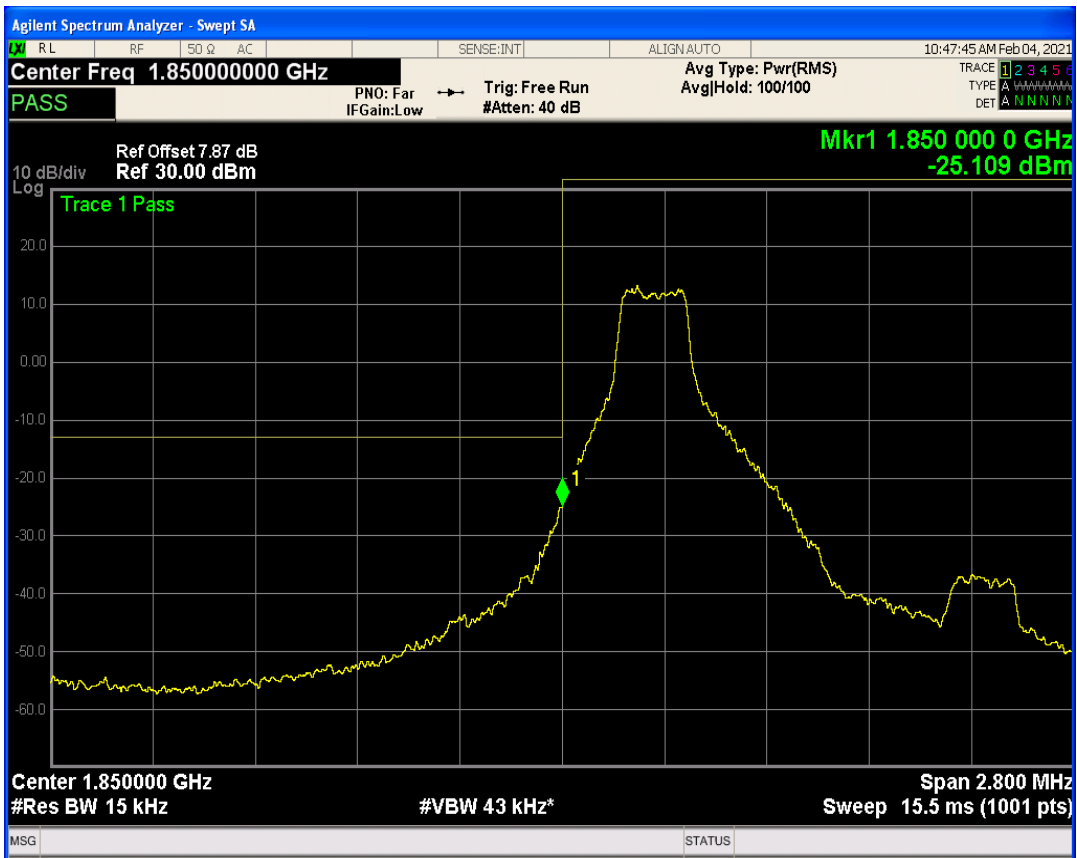

Band2 QAM16 BW=1.4MHz Channel=18607 RB Size=1 Position=#0

Band2 QAM16 BW=1.4MHz Channel=18607 RB Size=1 Position=#Max