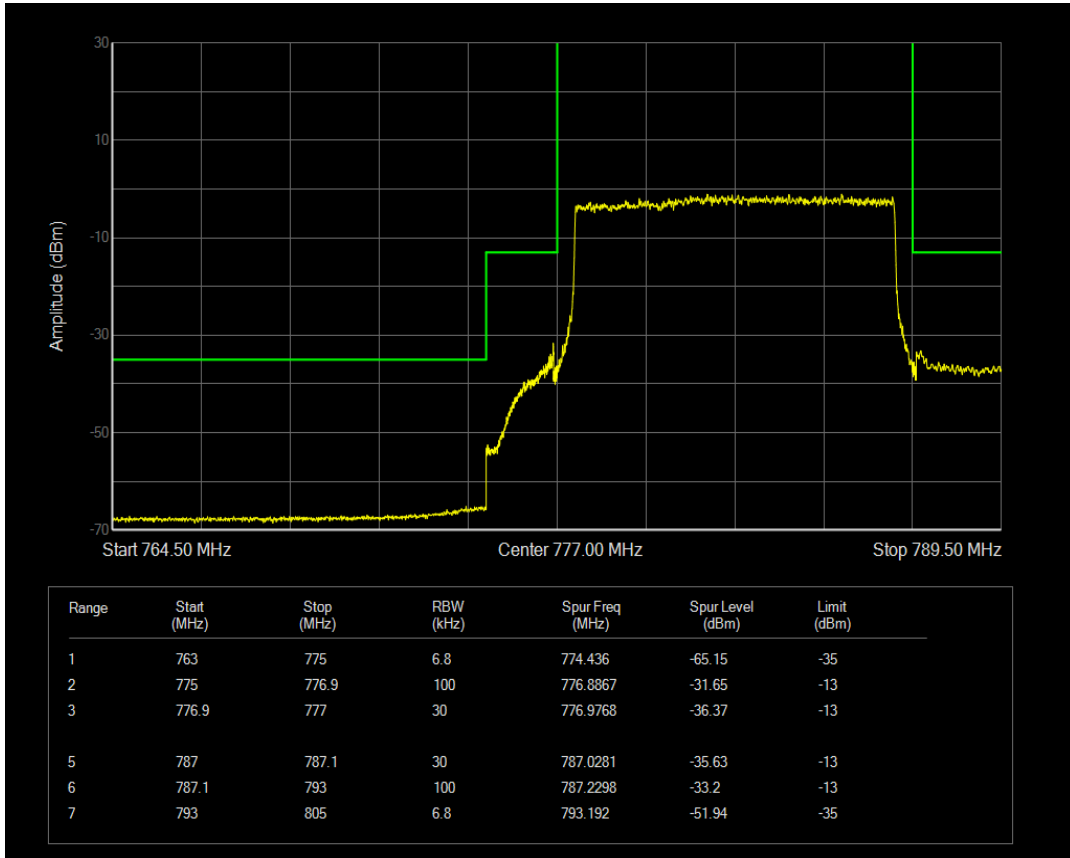

Band13 QAM16 BW=5MHz Channel=23255 RB Size=25 Position=#0

Band13 QPSK BW=10MHz Channel=23230 RB Size=1 Position=#0

Band13 QPSK BW=10MHz Channel=23230 RB Size=1 Position=#Max

Band13 QPSK BW=10MHz Channel=23230 RB Size=50 Position=#0

Band13 QAM16 BW=10MHz Channel=23230 RB Size=1 Position=#0

Band13 QAM16 BW=10MHz Channel=23230 RB Size=50 Position=#0

Band13 QAM16 BW=10MHz Channel=23230 RB Size=1 Position=#Max

Band17 QPSK BW=5MHz Channel=23755 RB Size=1 Position=#0