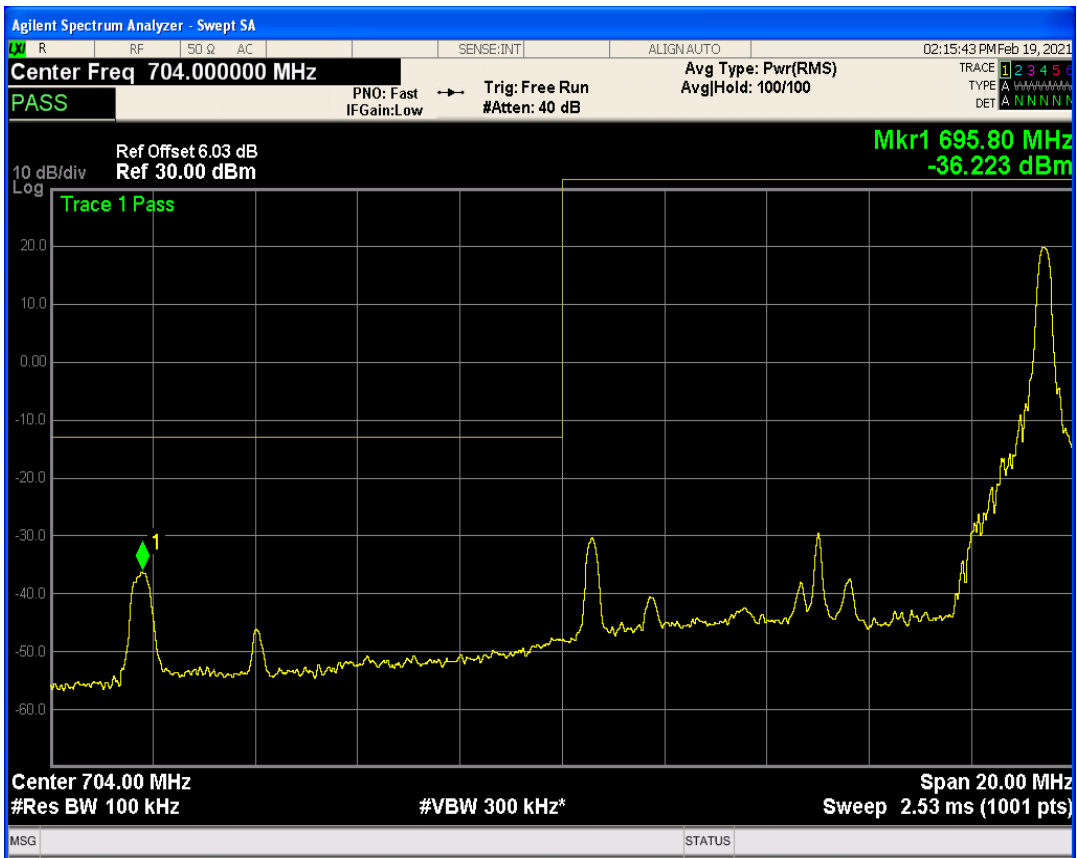

Band17 QPSK BW=10MHz Channel=23780 RB Size=1 Position=#Max

Band17 QAM16 BW=10MHz Channel=23780 RB Size=1 Position=#0