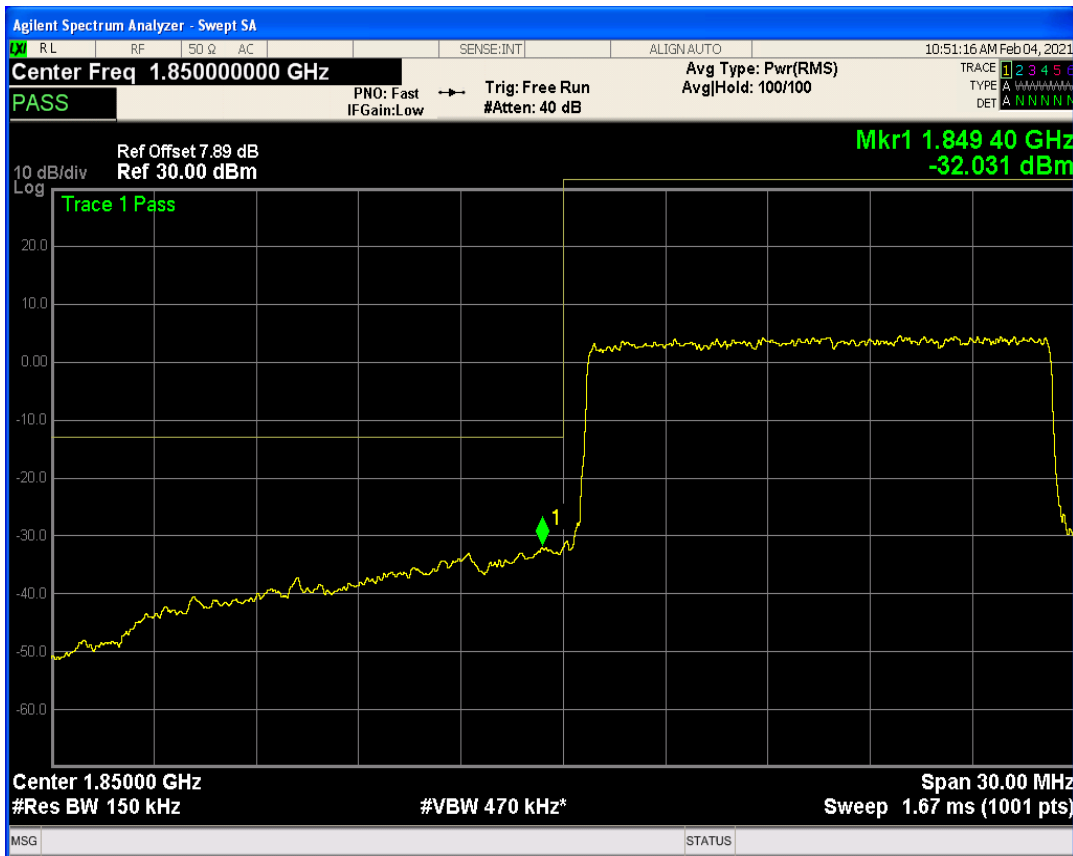

Band2 QPSK BW=15MHz Channel=18675 RB Size=75 Position=#0

Band2 QPSK BW=15MHz Channel=18675 RB Size=1 Position=#Max