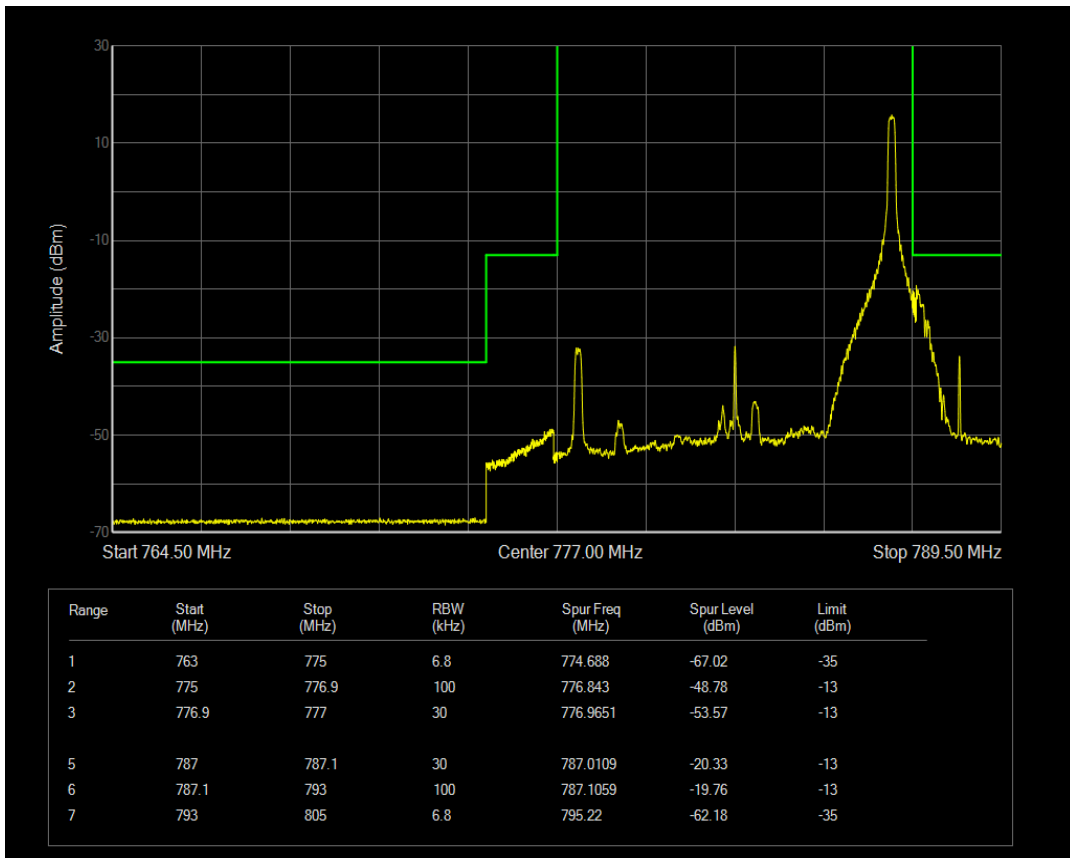

Band13 QPSK BW=10MHz Channel=23230 RB Size=1 Position=#Max

Band13 QPSK BW=10MHz Channel=23230 RB Size=50 Position=#0