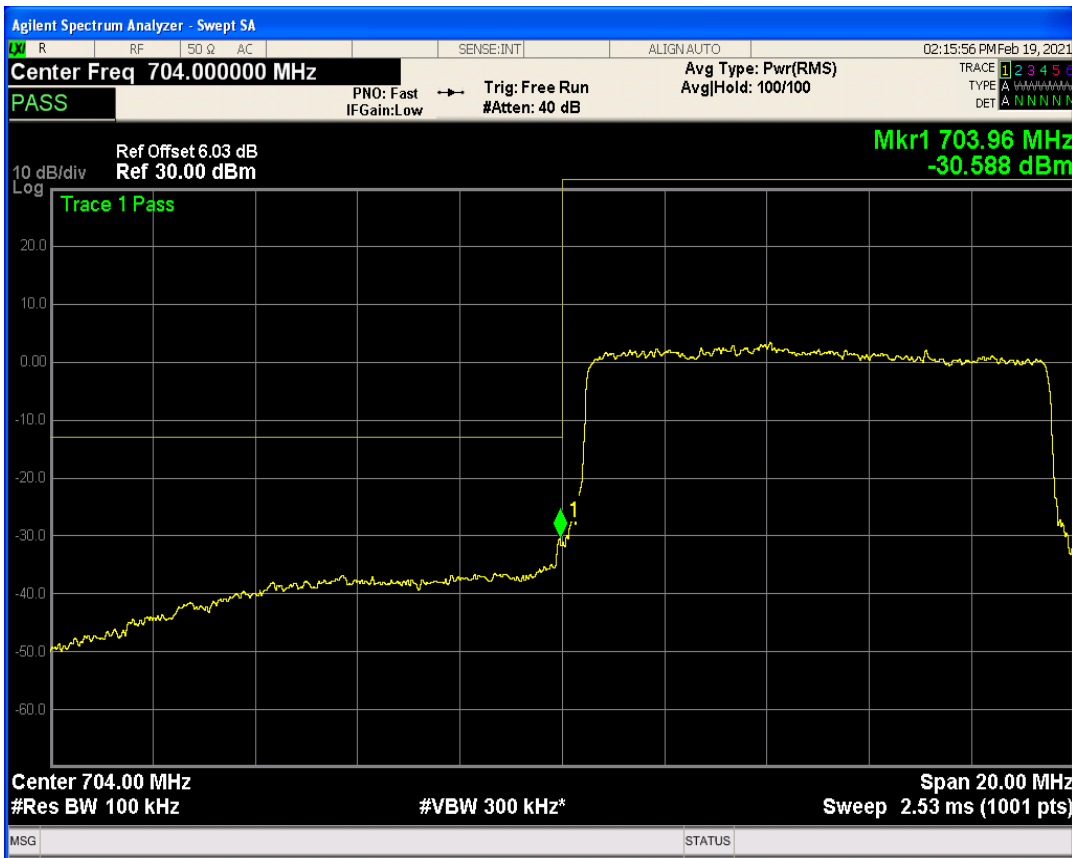

Band17 QAM16 BW=10MHz Channel=23780 RB Size=50 Position=#0

Band17 QPSK BW=10MHz Channel=23800 RB Size=1 Position=#0