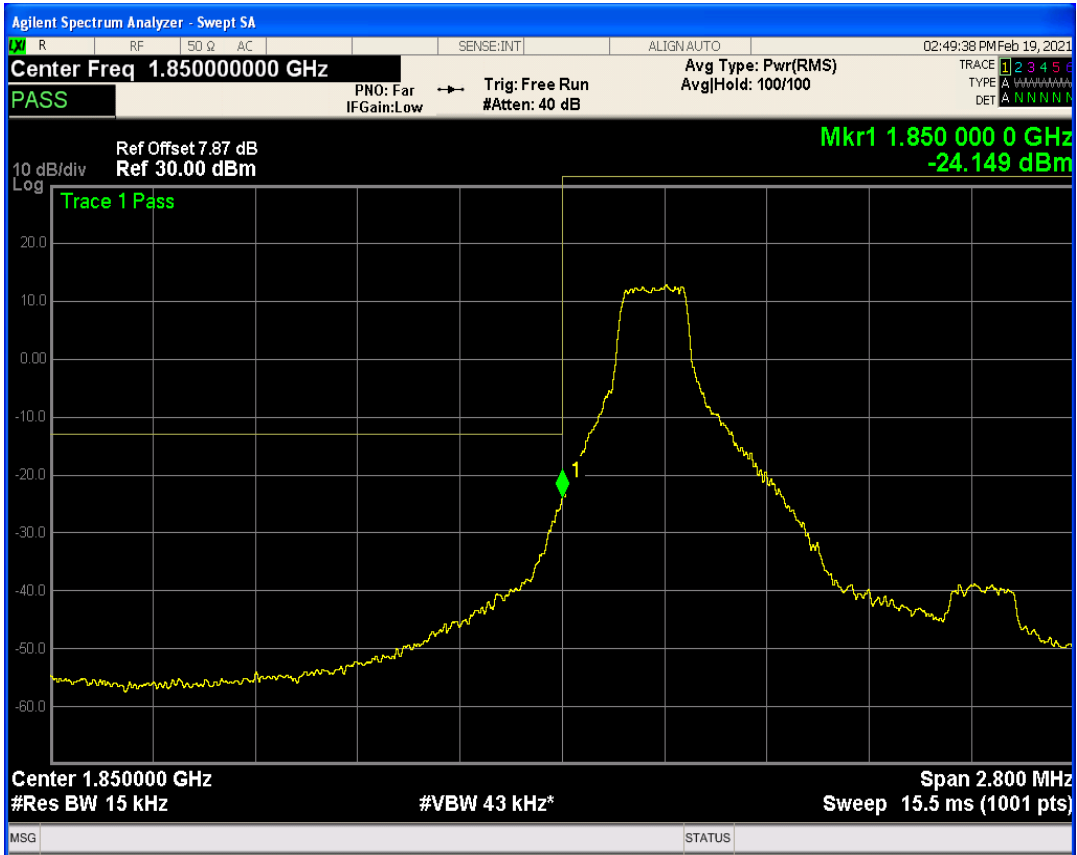

Band25 QAM16 BW=1.4MHz Channel=26047 RB Size=1 Position=#0

Band25 QAM16 BW=1.4MHz Channel=26047 RB Size=6 Position=#0