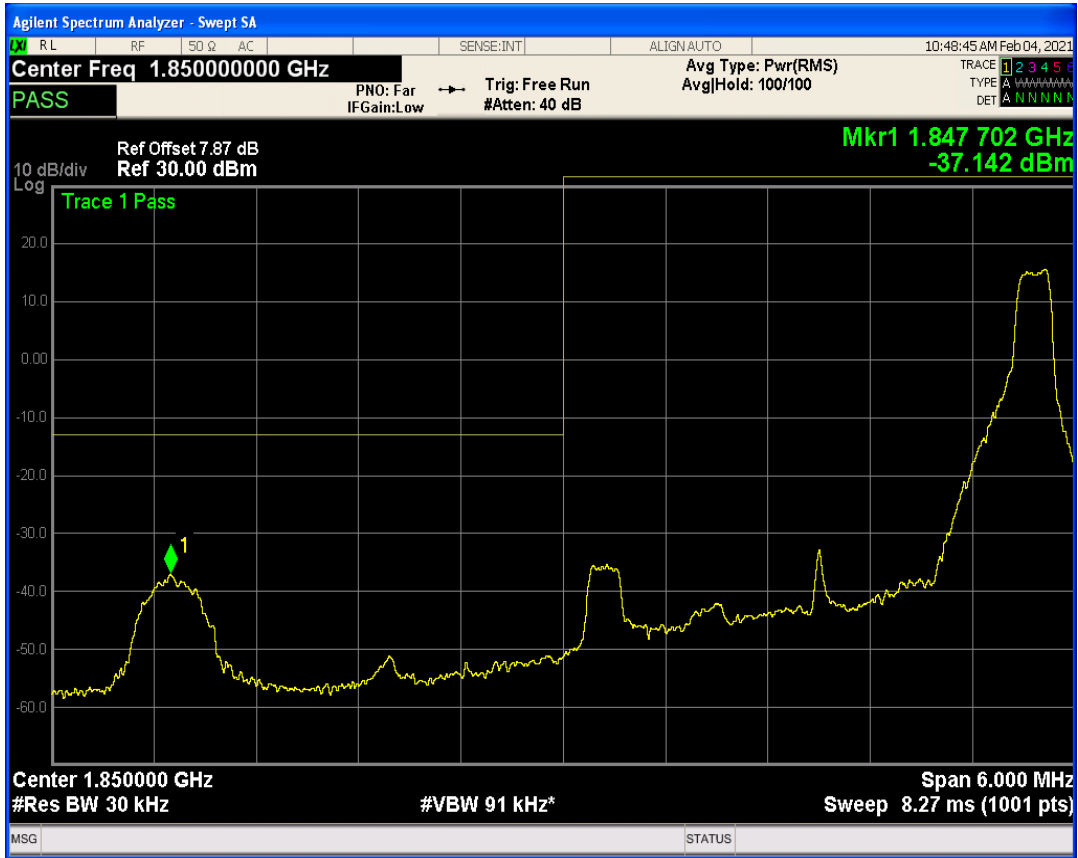

Band2 QPSK BW=3MHz Channel=18615 RB Size=1 Position=#0

Band2 QPSK BW=3MHz Channel=18615 RB Size=15 Position=#0

Band2 QAM16 BW=3MHz Channel=18615 RB Size=1 Position=#0

Band2 QAM16 BW=3MHz Channel=18615 RB Size=1 Position=#Max