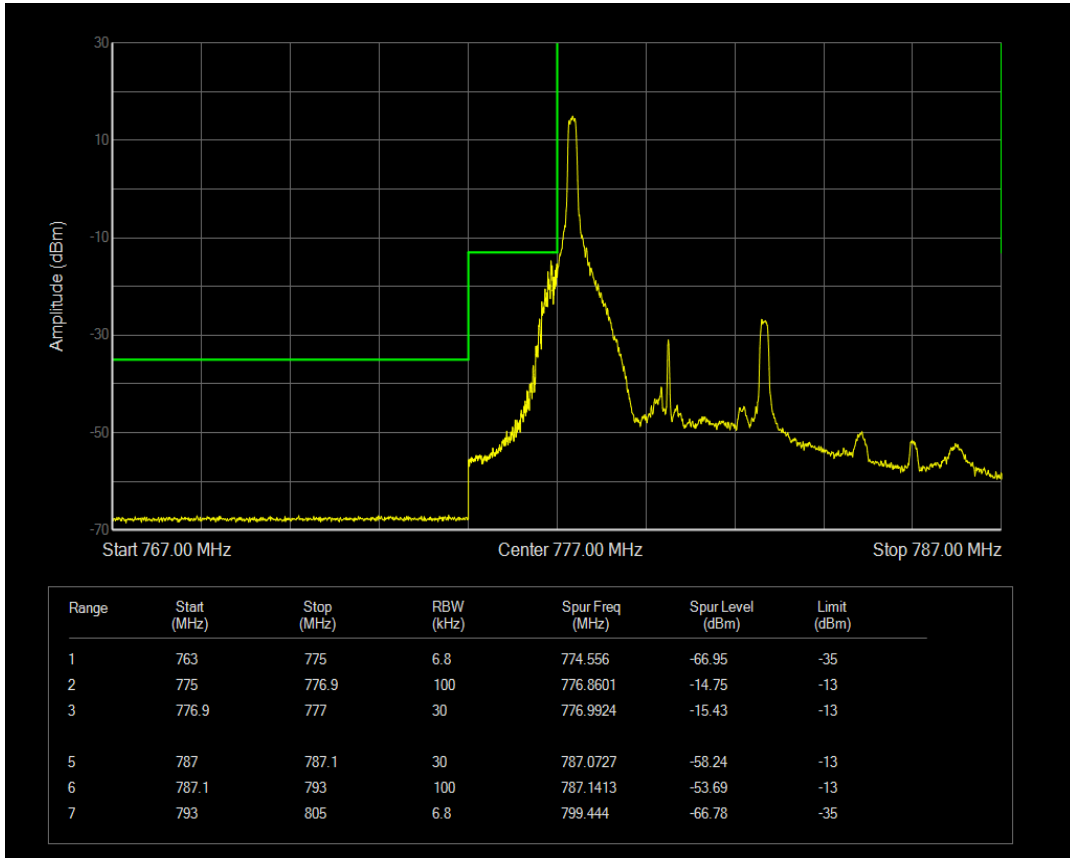

Band12 QAM16 BW=10MHz Channel=23130 RB Size=50 Position=#0

Band13 QPSK BW=5MHz Channel=23205 RB Size=1 Position=#0

Band13 QPSK BW=5MHz Channel=23205 RB Size=1 Position=#Max

Band13 QAM16 BW=5MHz Channel=23205 RB Size=1 Position=#0