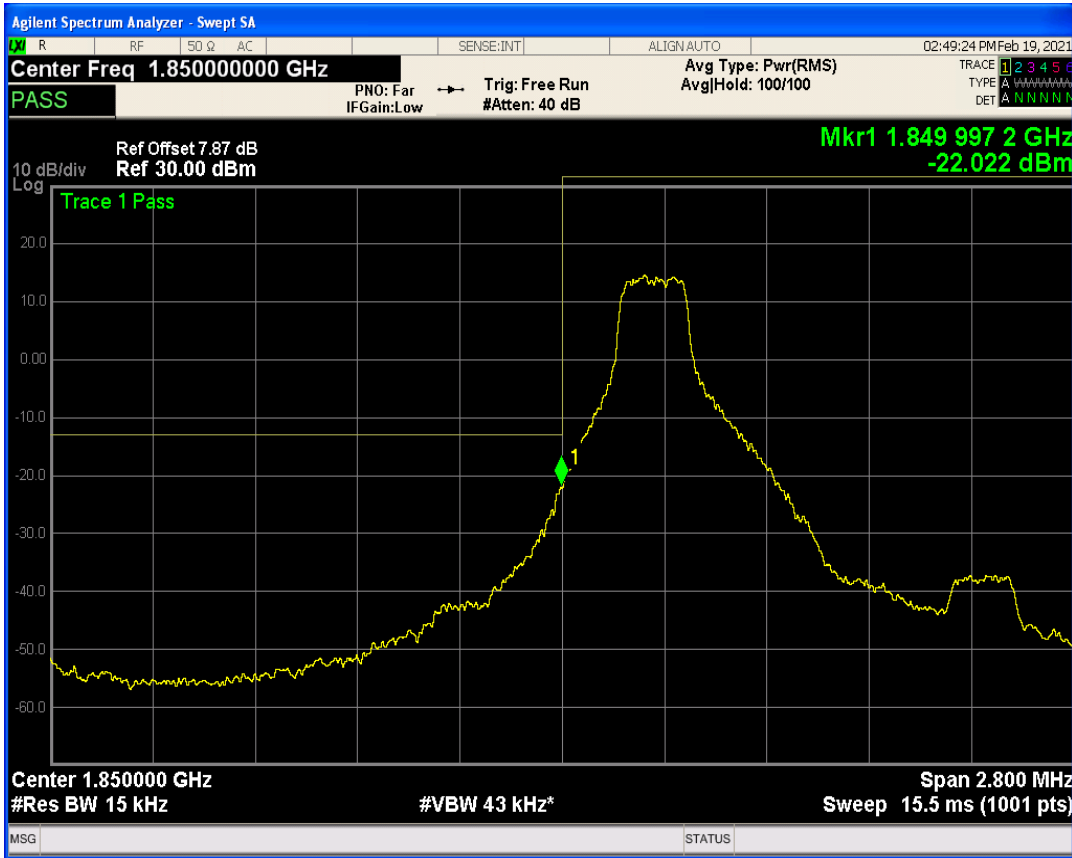

Band2 QAM16 BW=20MHz Channel=19100 RB Size=1 Position=#0

Band2 QAM16 BW=20MHz Channel=19100 RB Size=1 Position=#Max

Band2 QAM16 BW=20MHz Channel=19100 RB Size=100 Position=#0

Band25 QPSK BW=1.4MHz Channel=26047 RB Size=1 Position=#0