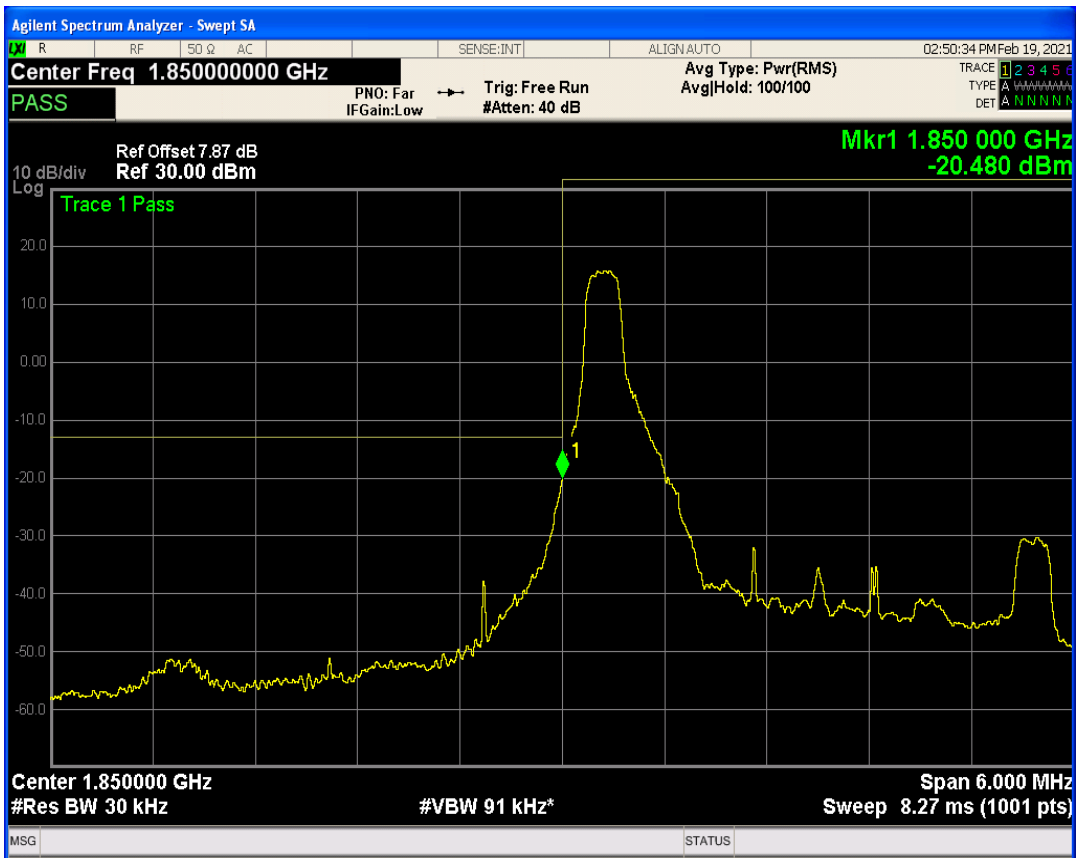

Band25 QAM16 BW=3MHz Channel=26055 RB Size=1 Position=#0

Band25 QAM16 BW=3MHz Channel=26055 RB Size=1 Position=#Max