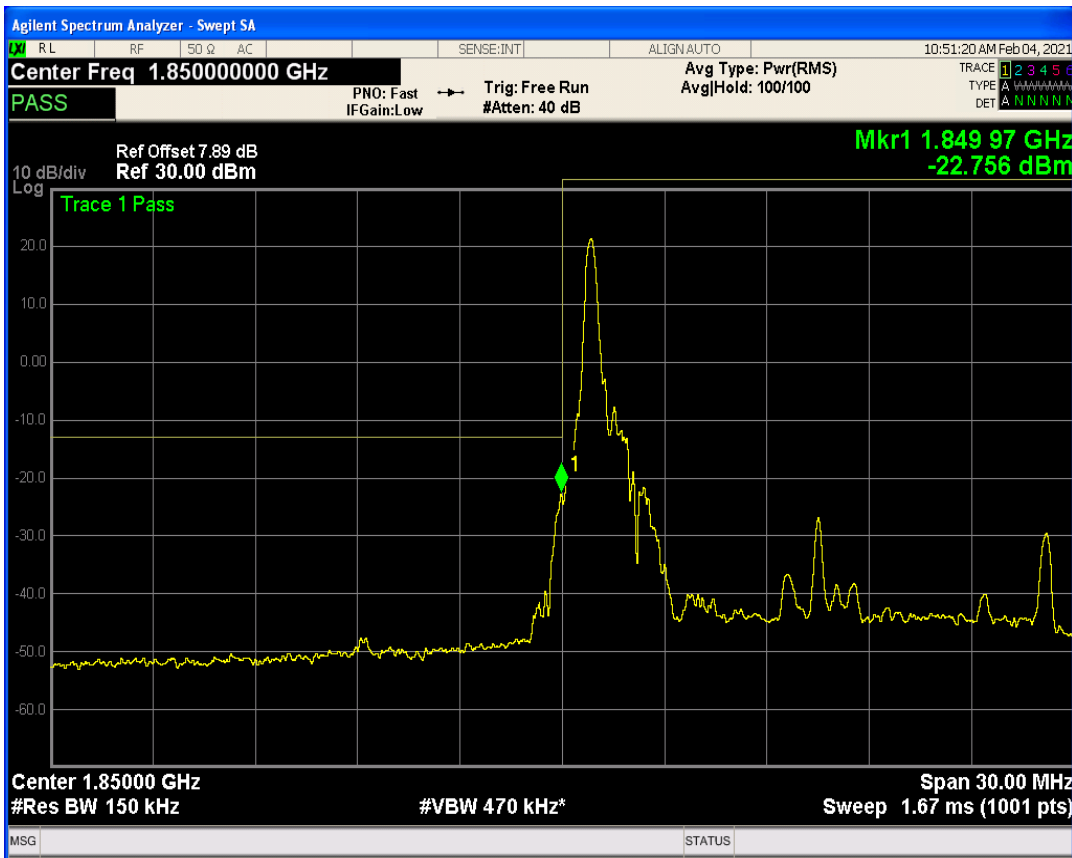

Band2 QAM16 BW=15MHz Channel=18675 RB Size=1 Position=#0

Band2 QAM16 BW=15MHz Channel=18675 RB Size=1 Position=#Max