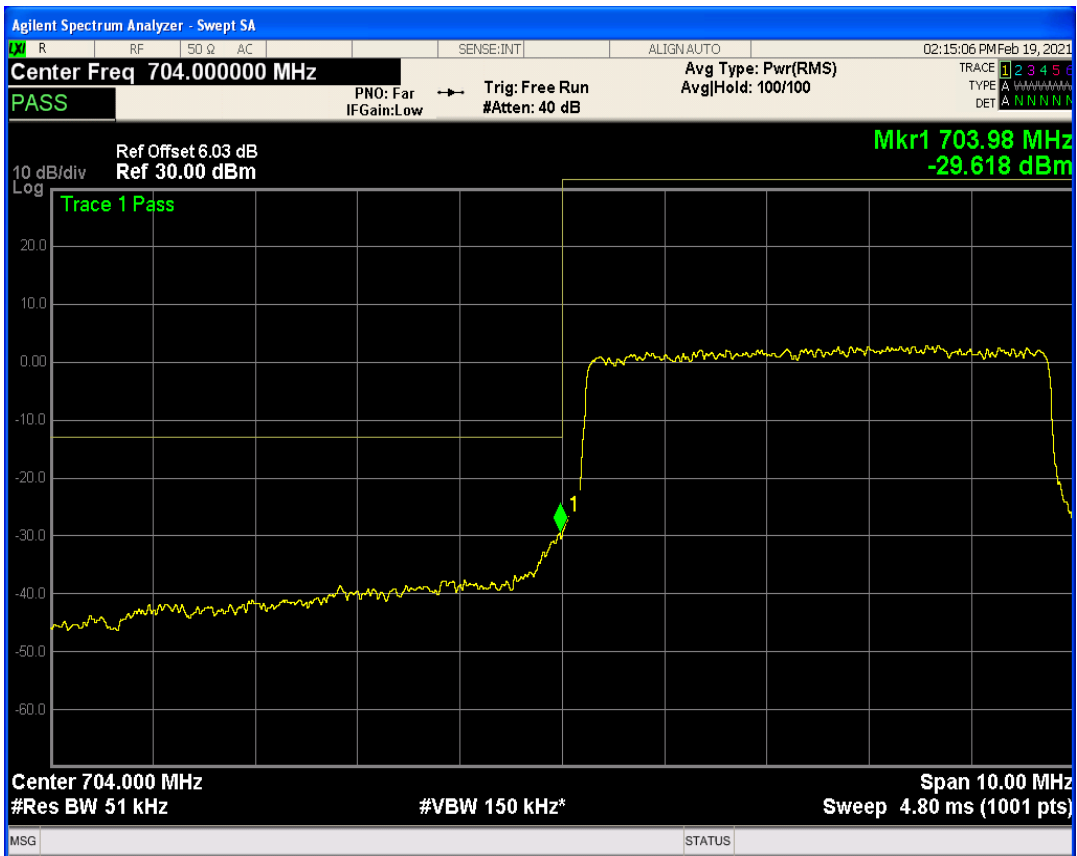

Band17 QAM16 BW=5MHz Channel=23755 RB Size=25 Position=#0

Band17 QPSK BW=5MHz Channel=23825 RB Size=1 Position=#0