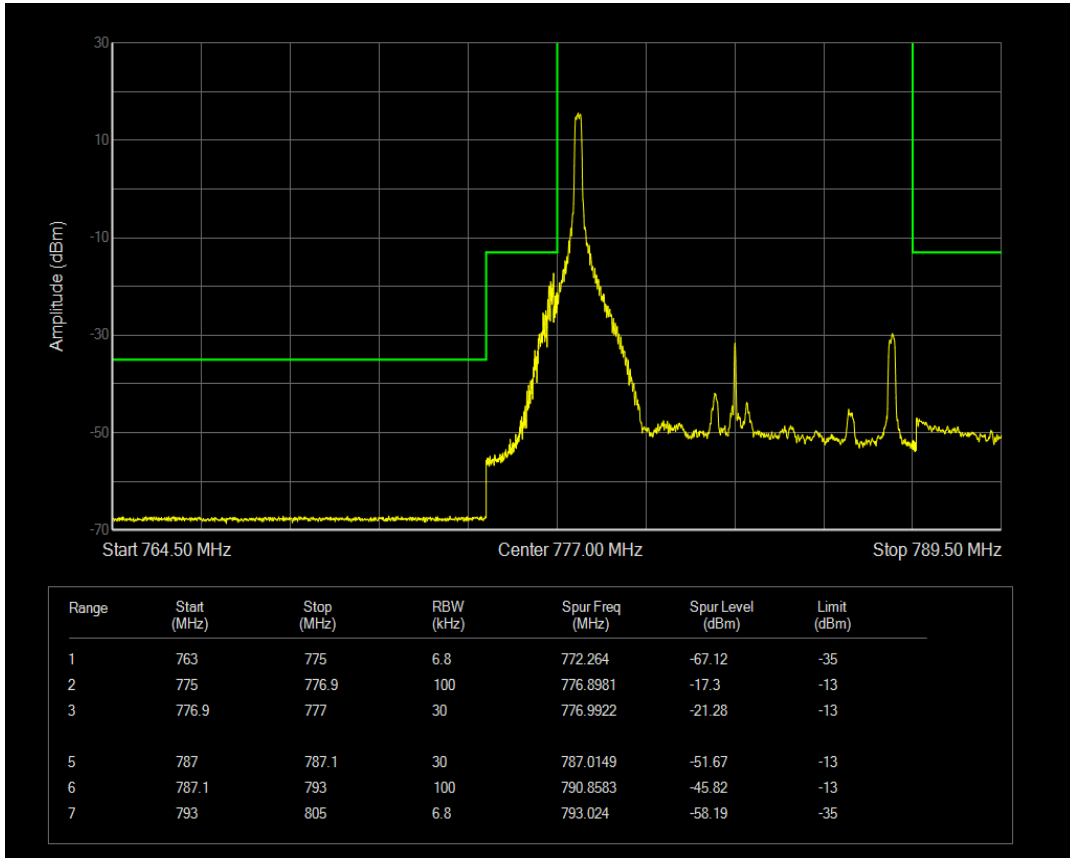

Band13 QPSK BW=10MHz Channel=23230 RB Size=1 Position=#0

Band13 QPSK BW=10MHz Channel=23230 RB Size=1 Position=#Max