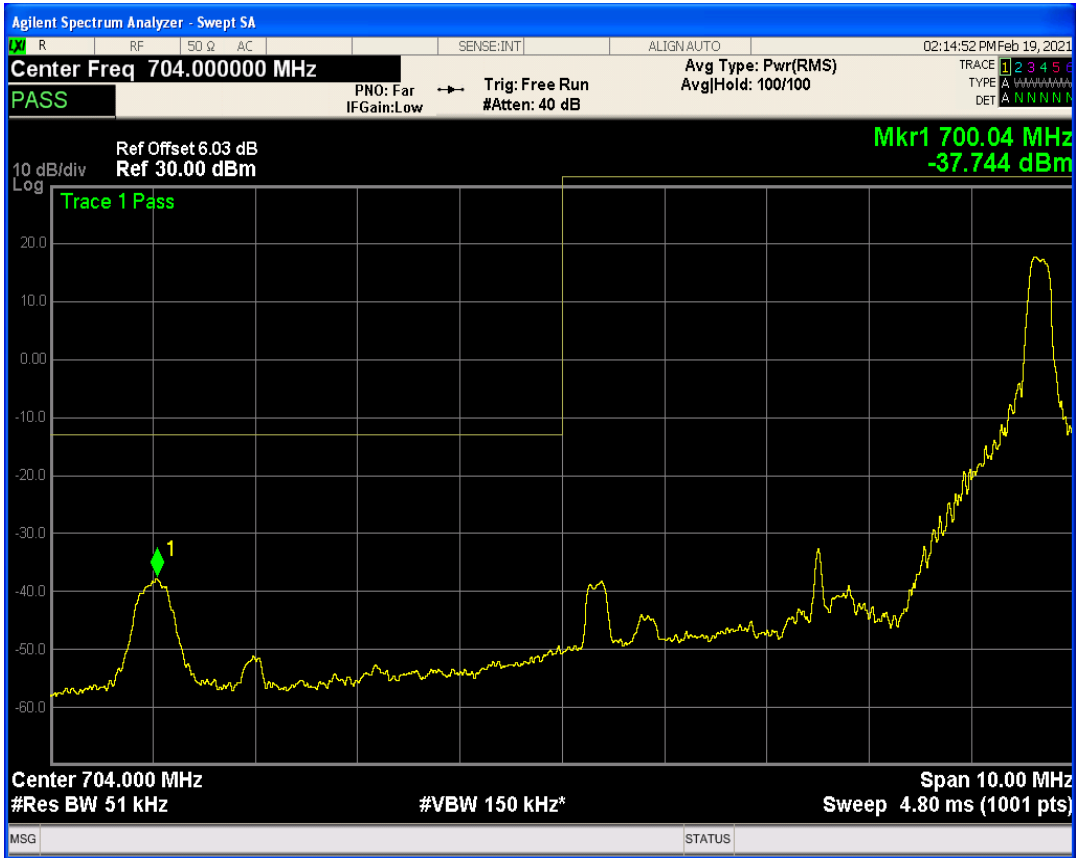

Band17 QPSK BW=5MHz Channel=23755 RB Size=1 Position=#Max

Band17 QAM16 BW=5MHz Channel=23755 RB Size=1 Position=#0