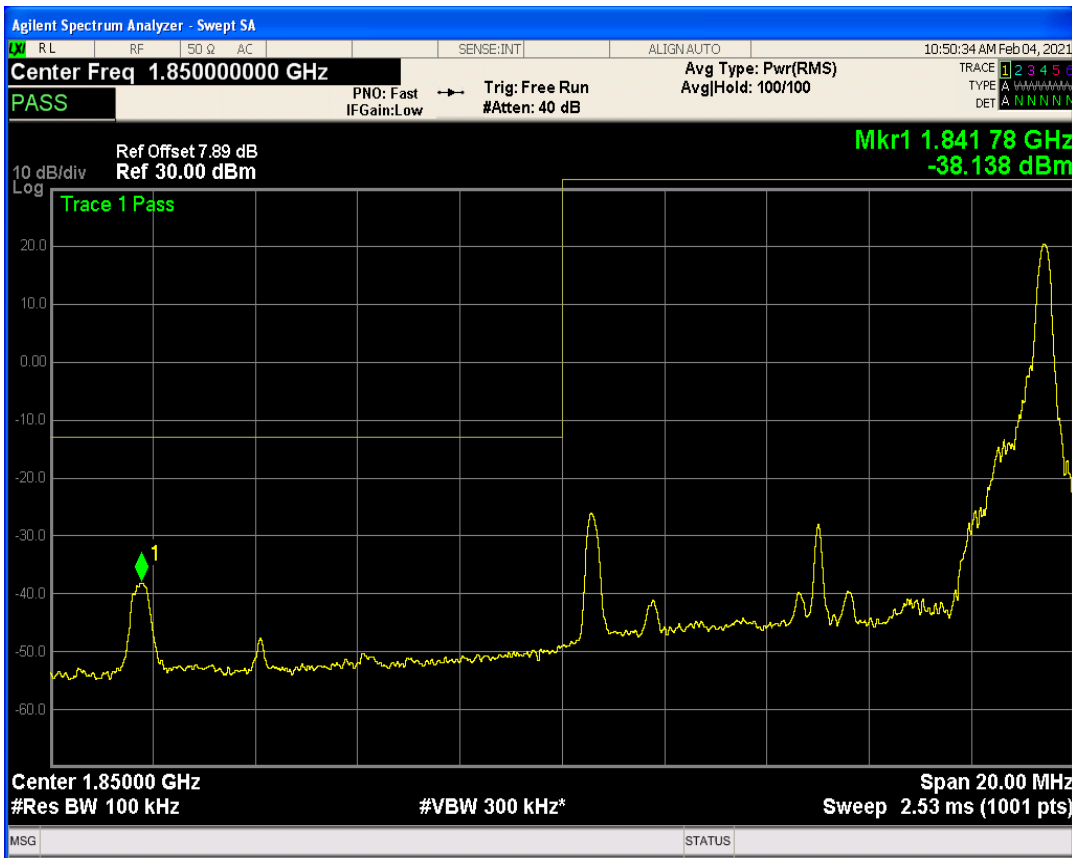

Band2 QAM16 BW=10MHz Channel=18650 RB Size=1 Position=#Max

Band2 QAM16 BW=10MHz Channel=18650 RB Size=1 Position=#0