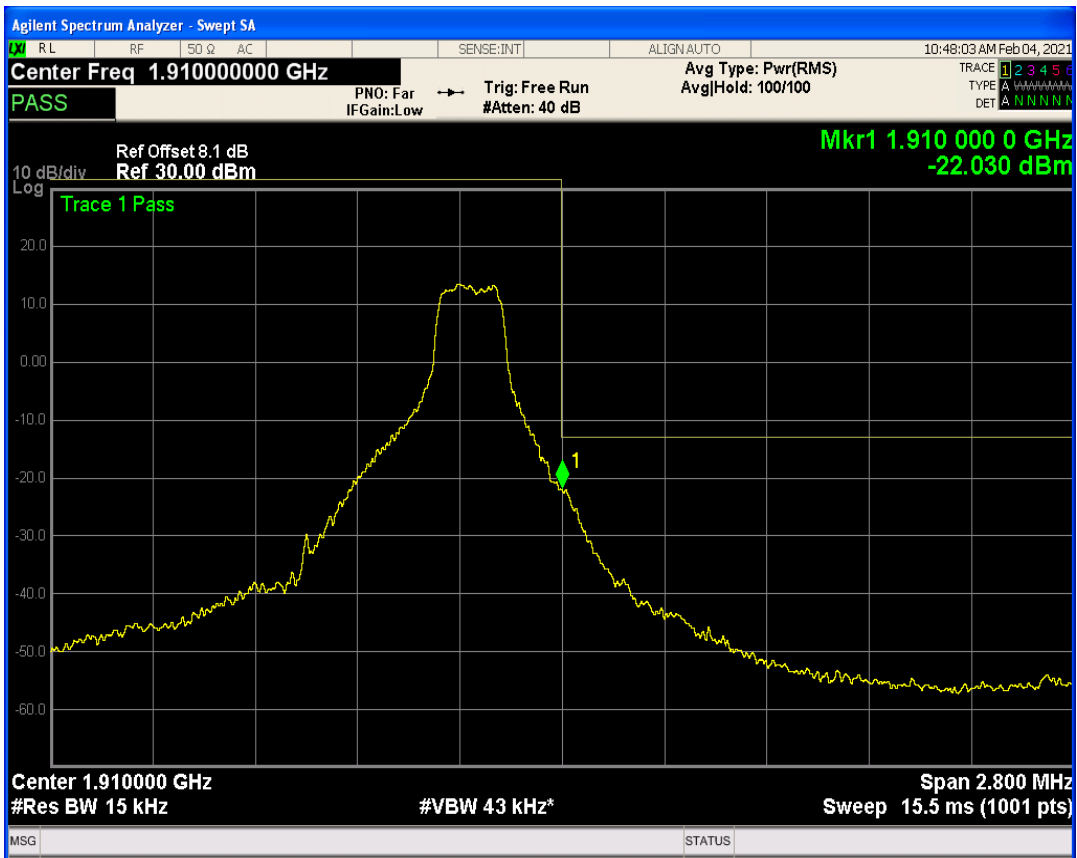

Band2 QPSK BW=1.4MHz Channel=19193 RB Size=1 Position=#Max

Band2 QPSK BW=1.4MHz Channel=19193 RB Size=6 Position=#0