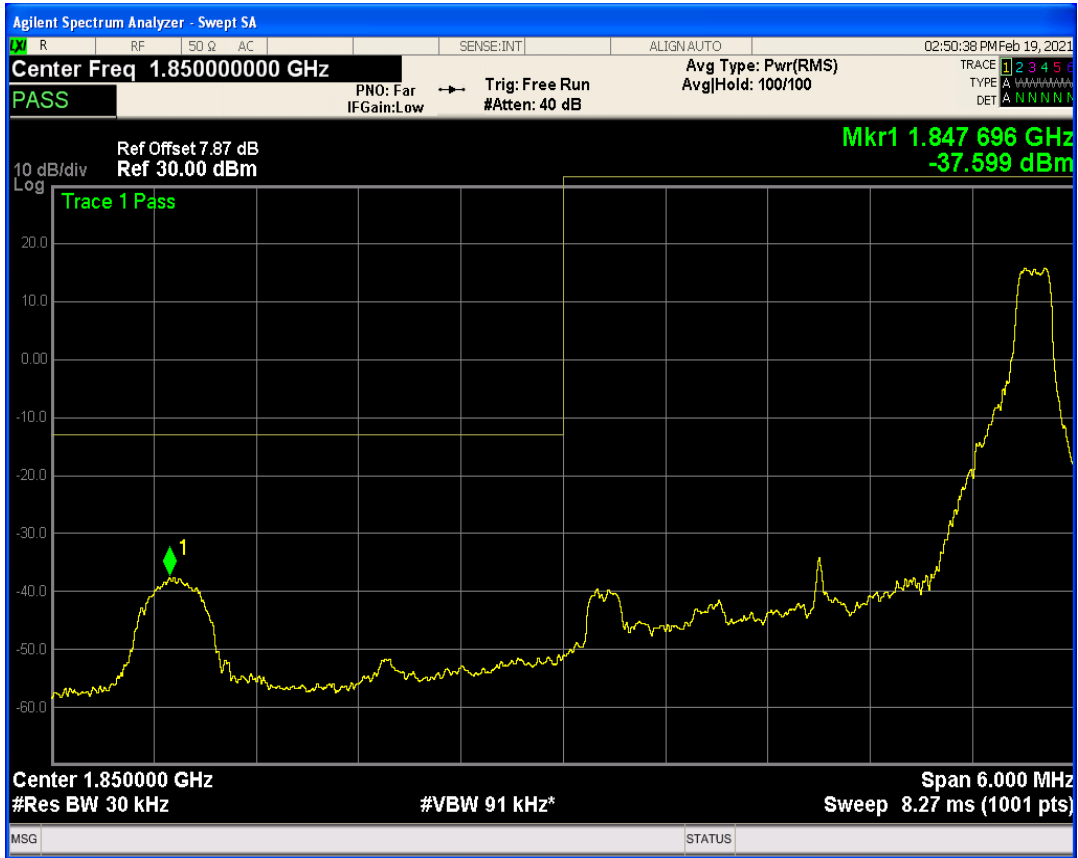

Band25 QPSK BW=3MHz Channel=26055 RB Size=1 Position=#0

Band25 QPSK BW=3MHz Channel=26055 RB Size=15 Position=#0

Band25 QAM16 BW=3MHz Channel=26055 RB Size=1 Position=#0

Band25 QAM16 BW=3MHz Channel=26055 RB Size=1 Position=#Max