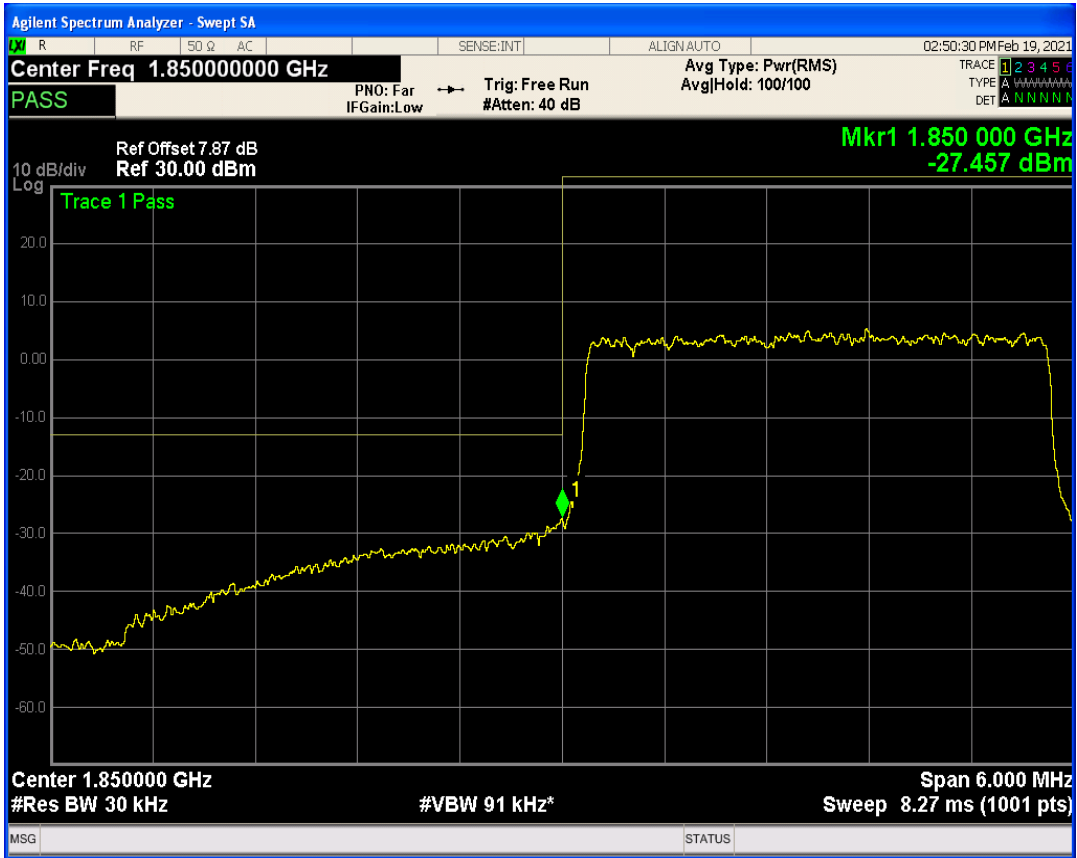

Band25 QPSK BW=3MHz Channel=26055 RB Size=15 Position=#0

Band25 QAM16 BW=3MHz Channel=26055 RB Size=1 Position=#0