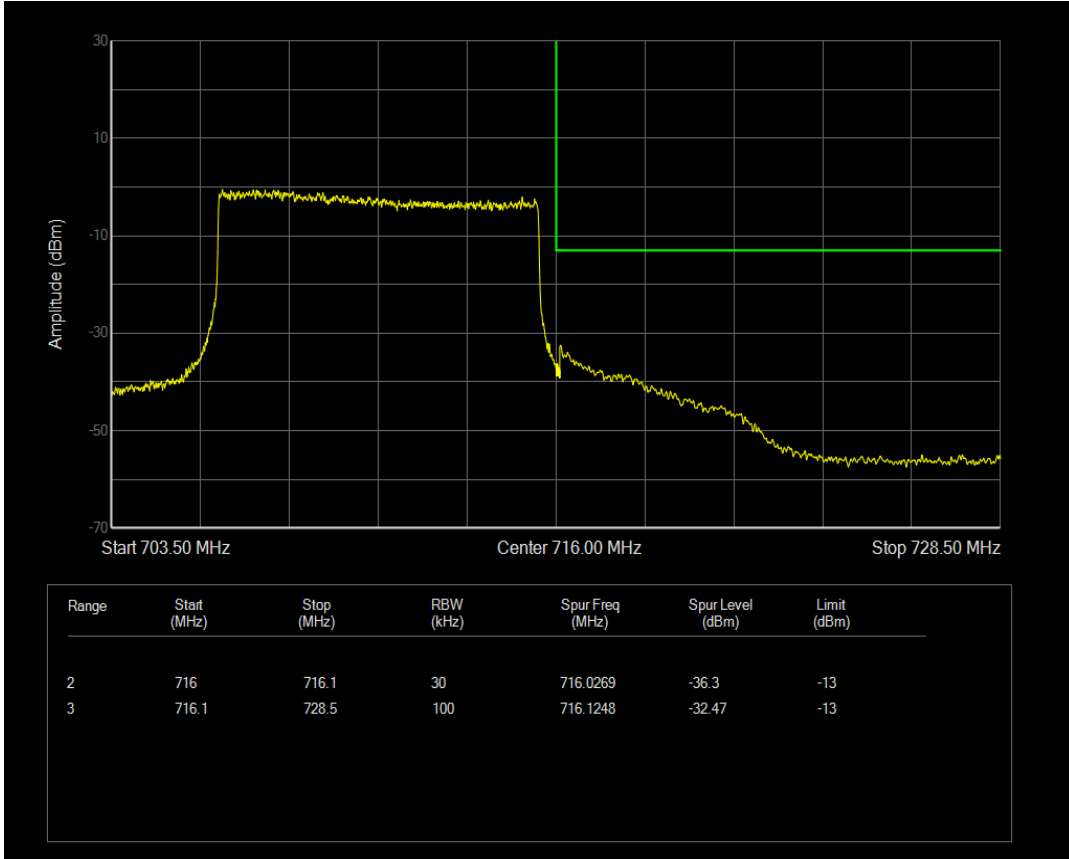

Band12 QAM16 BW=10MHz Channel=23060 RB Size=1 Position=#Max

Band12 QAM16 BW=10MHz Channel=23060 RB Size=1 Position=#0

Band12 QAM16 BW=10MHz Channel=23060 RB Size=50 Position=#0

Band12 QPSK BW=10MHz Channel=23130 RB Size=1 Position=#0

Band12 QPSK BW=10MHz Channel=23130 RB Size=1 Position=#Max

Band12 QPSK BW=10MHz Channel=23130 RB Size=50 Position=#0

Band12 QAM16 BW=10MHz Channel=23130 RB Size=1 Position=#0

Band12 QAM16 BW=10MHz Channel=23130 RB Size=1 Position=#Max