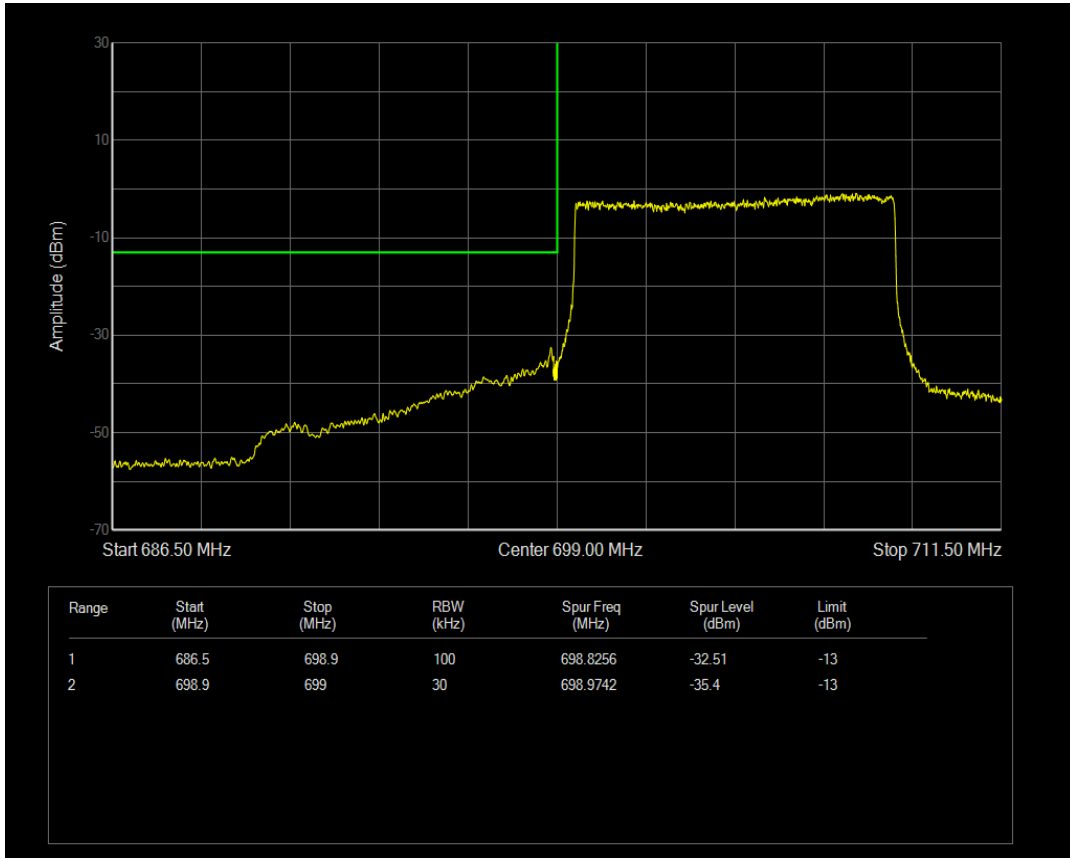

Band12 QAM16 BW=5MHz Channel=23155 RB Size=25 Position=#0

Band12 QPSK BW=10MHz Channel=23060 RB Size=1 Position=#0

Band12 QPSK BW=10MHz Channel=23060 RB Size=1 Position=#Max

Band12 QPSK BW=10MHz Channel=23060 RB Size=50 Position=#0

Band12 QAM16 BW=10MHz Channel=23060 RB Size=1 Position=#Max

Band12 QAM16 BW=10MHz Channel=23060 RB Size=1 Position=#0

Band12 QAM16 BW=10MHz Channel=23060 RB Size=50 Position=#0

Band12 QPSK BW=10MHz Channel=23130 RB Size=1 Position=#0