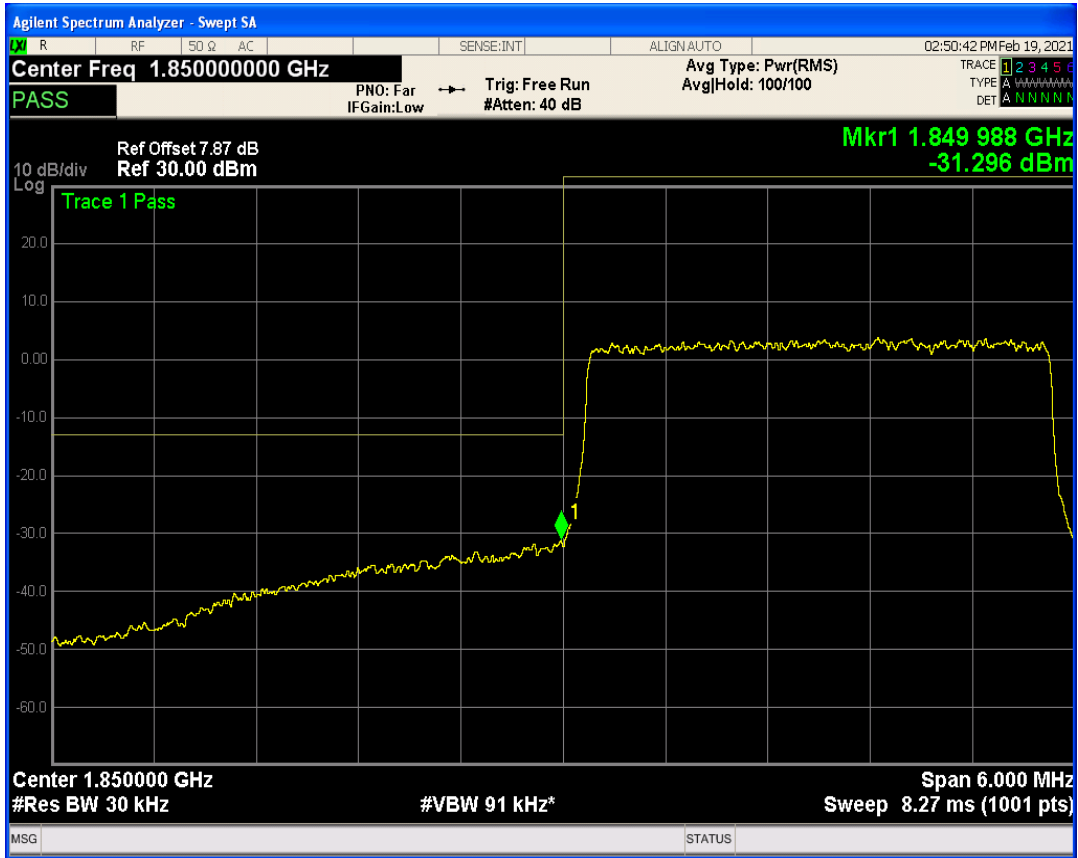

Band25 QAM16 BW=3MHz Channel=26055 RB Size=15 Position=#0

Band25 QPSK BW=3MHz Channel=26675 RB Size=1 Position=#Max