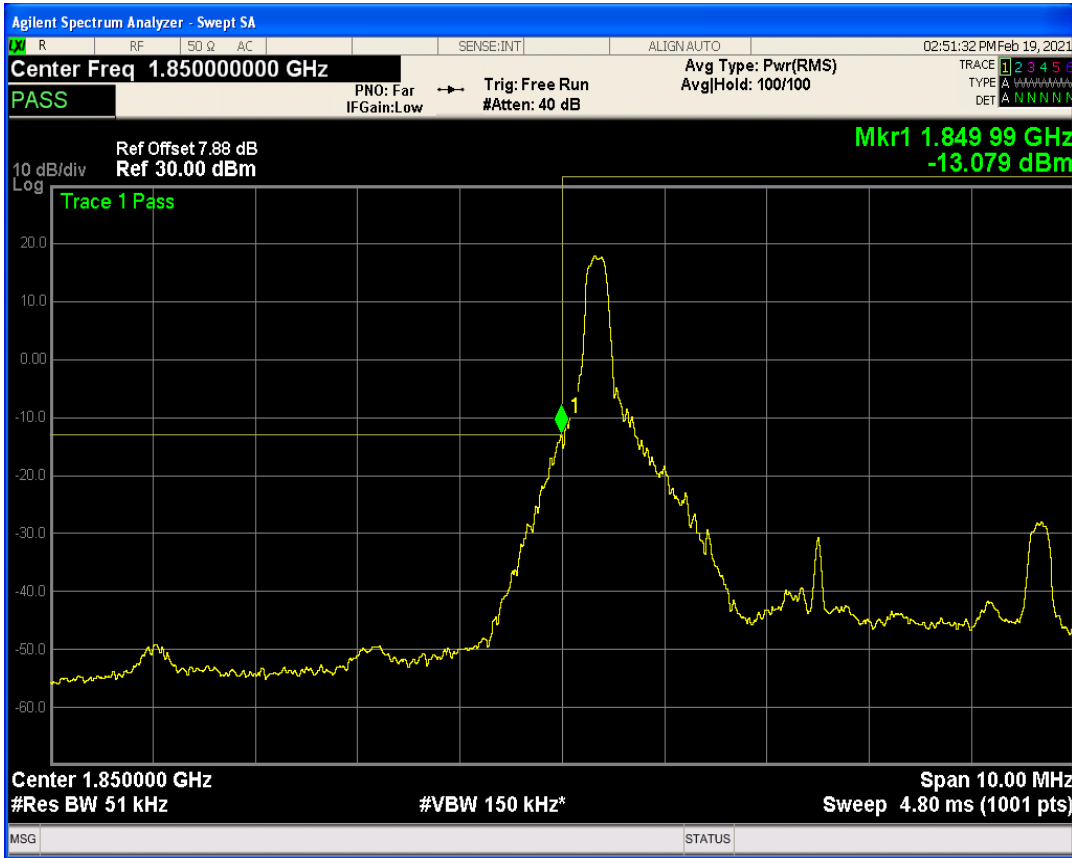

Band25 QAM16 BW=5MHz Channel=26065 RB Size=1 Position=#0

Band25 QPSK BW=5MHz Channel=26065 RB Size=25 Position=#0