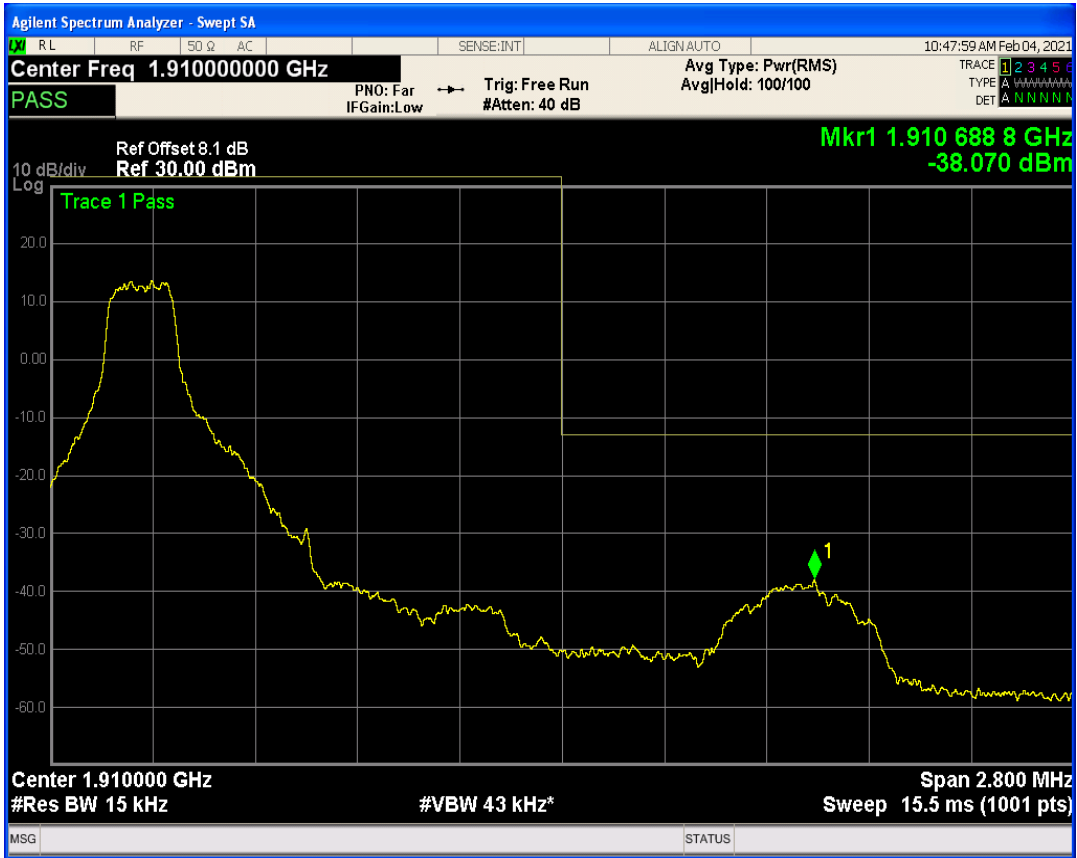

Band2 QPSK BW=1.4MHz Channel=19193 RB Size=1 Position=#0

Band2 QPSK BW=1.4MHz Channel=19193 RB Size=1 Position=#Max