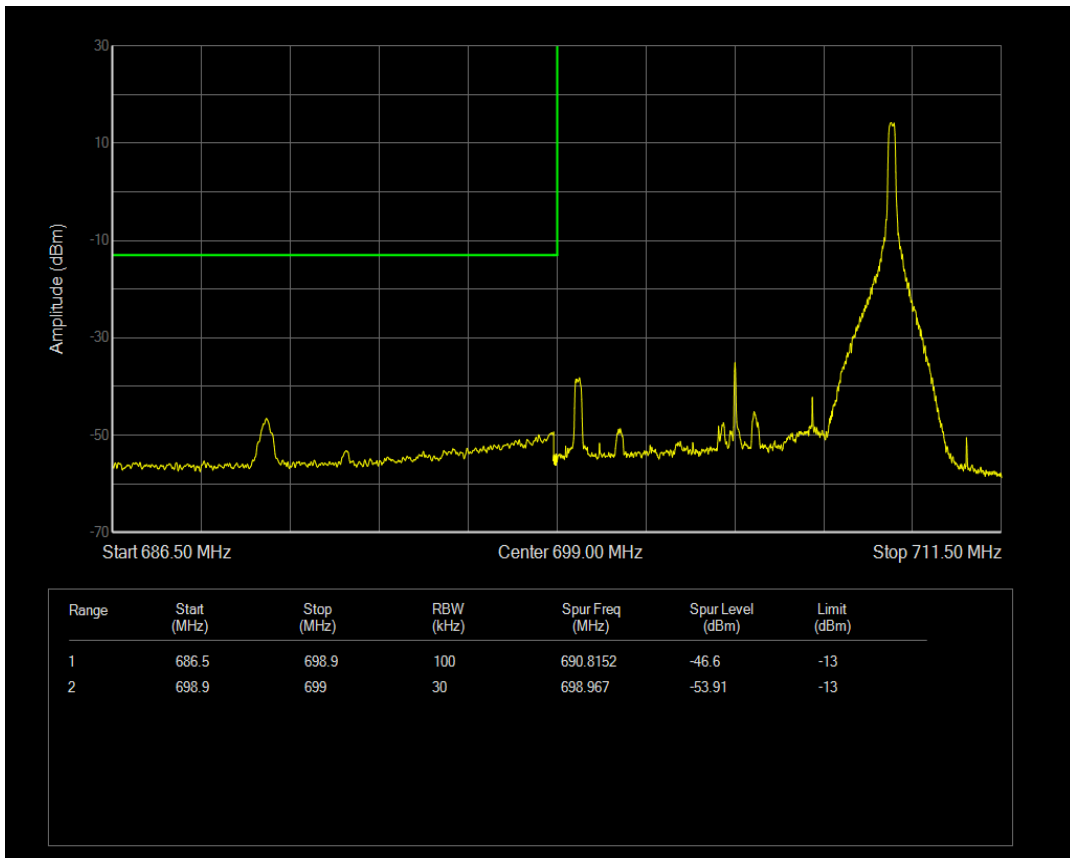

Band12 QAM16 BW=10MHz Channel=23060 RB Size=1 Position=#Max

Band12 QAM16 BW=10MHz Channel=23060 RB Size=1 Position=#0