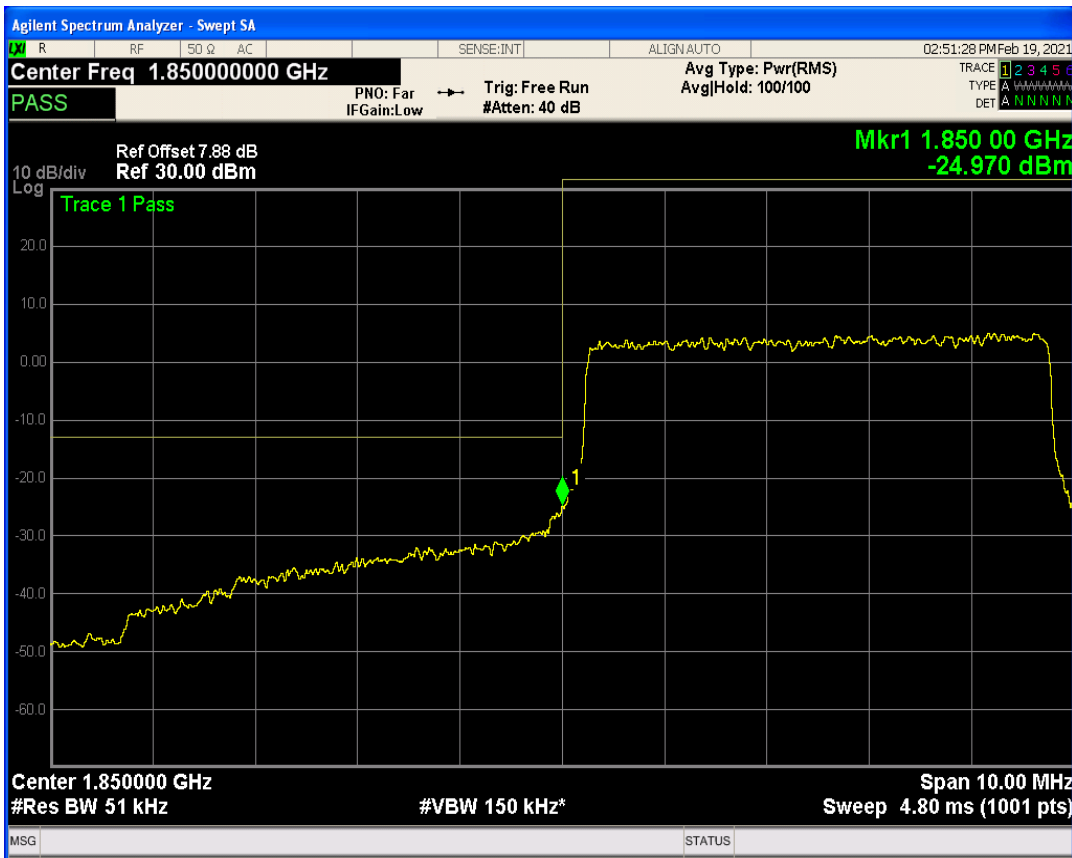

Band25 QPSK BW=5MHz Channel=26065 RB Size=25 Position=#0

Band25 QAM16 BW=5MHz Channel=26065 RB Size=1 Position=#Max