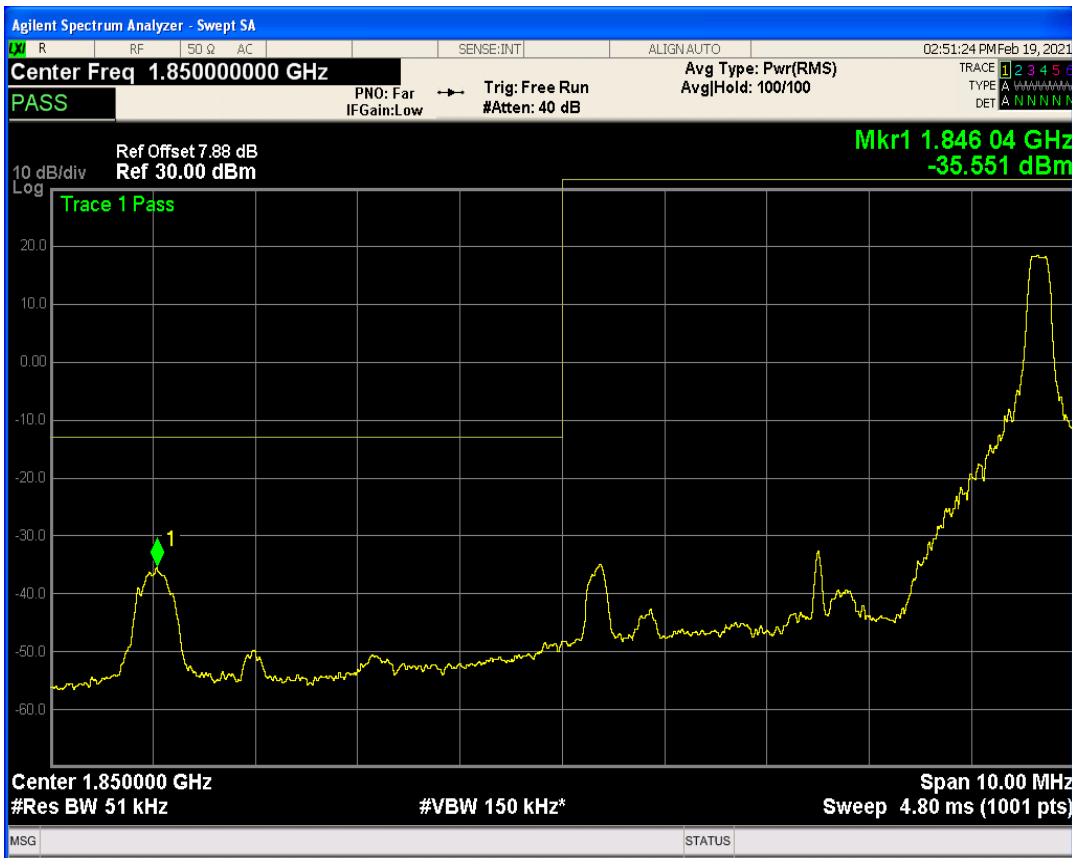

Band25 QPSK BW=5MHz Channel=26065 RB Size=1 Position=#Max

Band25 QAM16 BW=5MHz Channel=26065 RB Size=1 Position=#0