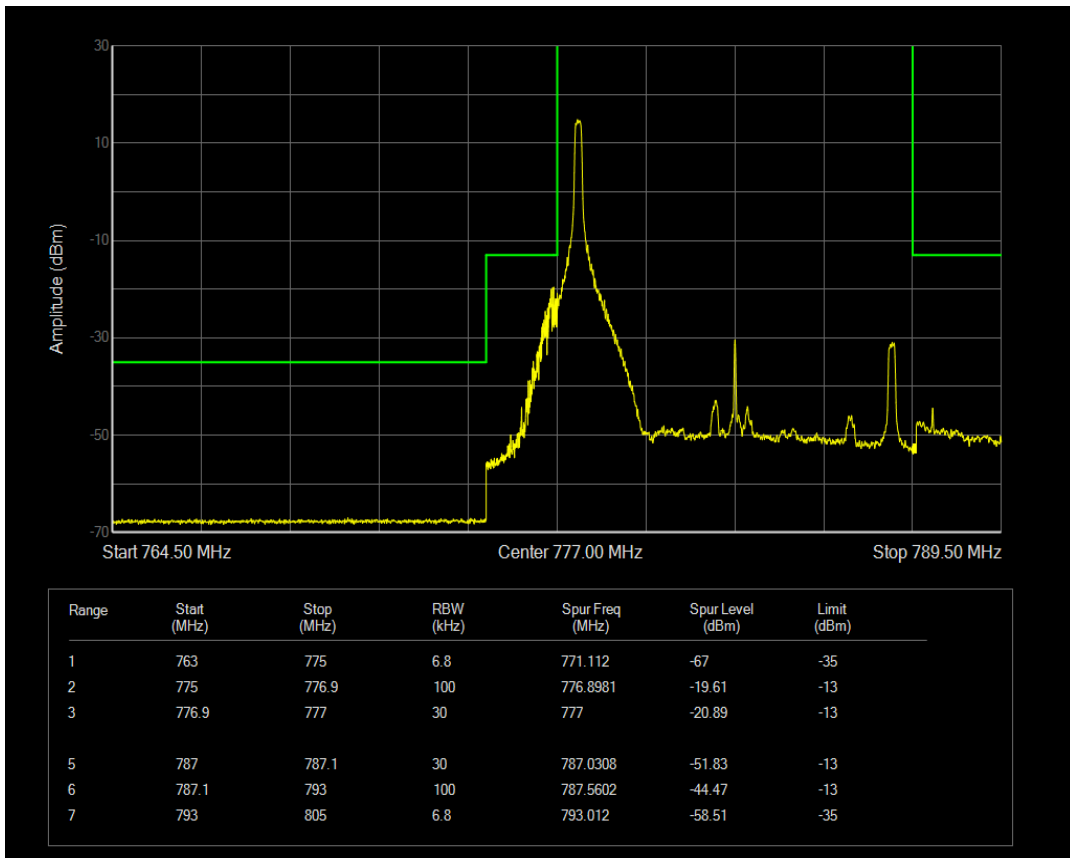

Band13 QAM16 BW=10MHz Channel=23230 RB Size=1 Position=#0

Band13 QAM16 BW=10MHz Channel=23230 RB Size=50 Position=#0