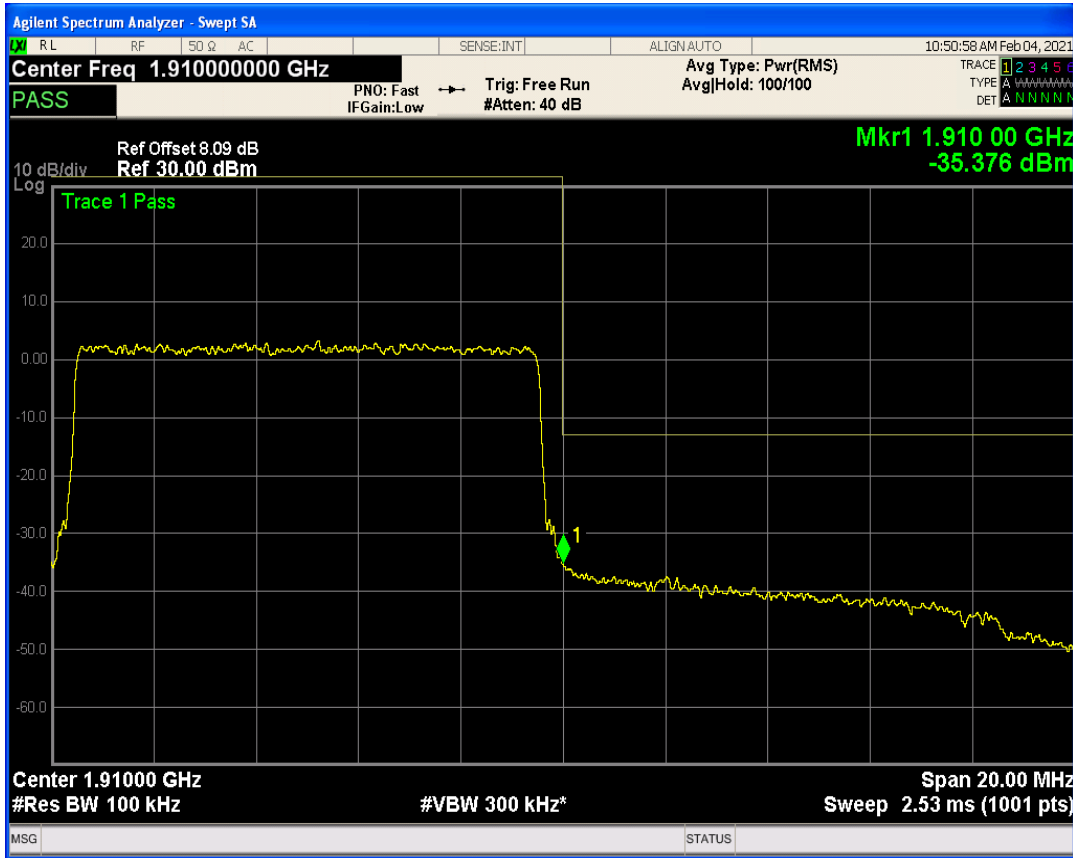

Band2 QAM16 BW=10MHz Channel=19150 RB Size=1 Position=#0

Band2 QAM16 BW=10MHz Channel=19150 RB Size=1 Position=#Max

Band2 QPSK BW=15MHz Channel=18675 RB Size=1 Position=#0

Band2 QAM16 BW=10MHz Channel=19150 RB Size=50 Position=#0