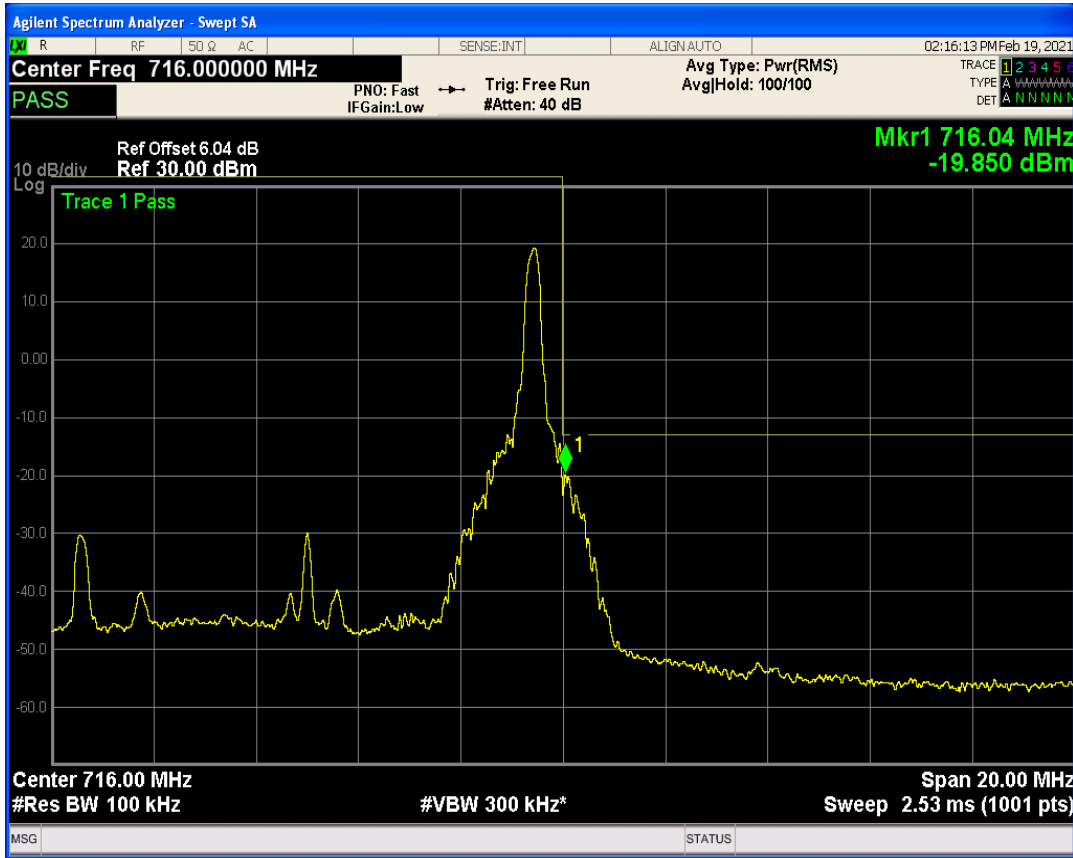

Band17 QAM16 BW=10MHz Channel=23800 RB Size=1 Position=#Max

Band17 QAM16 BW=10MHz Channel=23800 RB Size=50 Position=#0