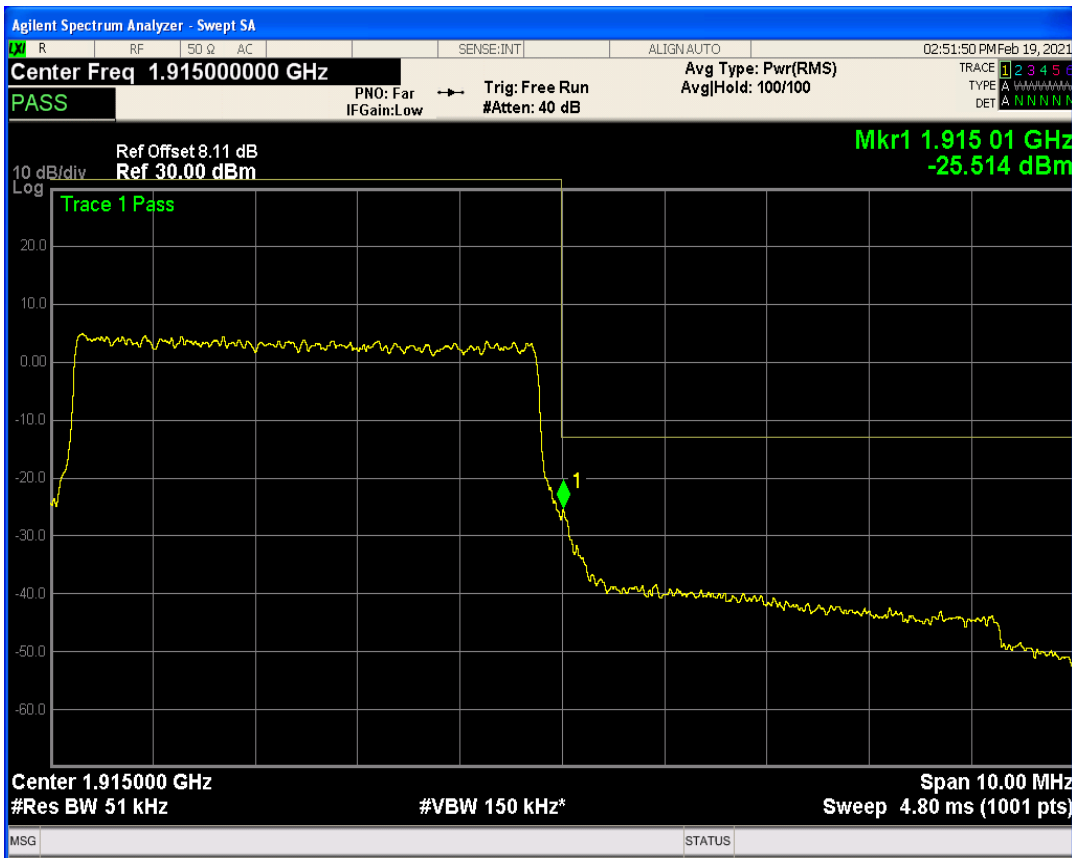

Band25 QPSK BW=5MHz Channel=26665 RB Size=25 Position=#0

Band25 QPSK BW=5MHz Channel=26665 RB Size=1 Position=#Max