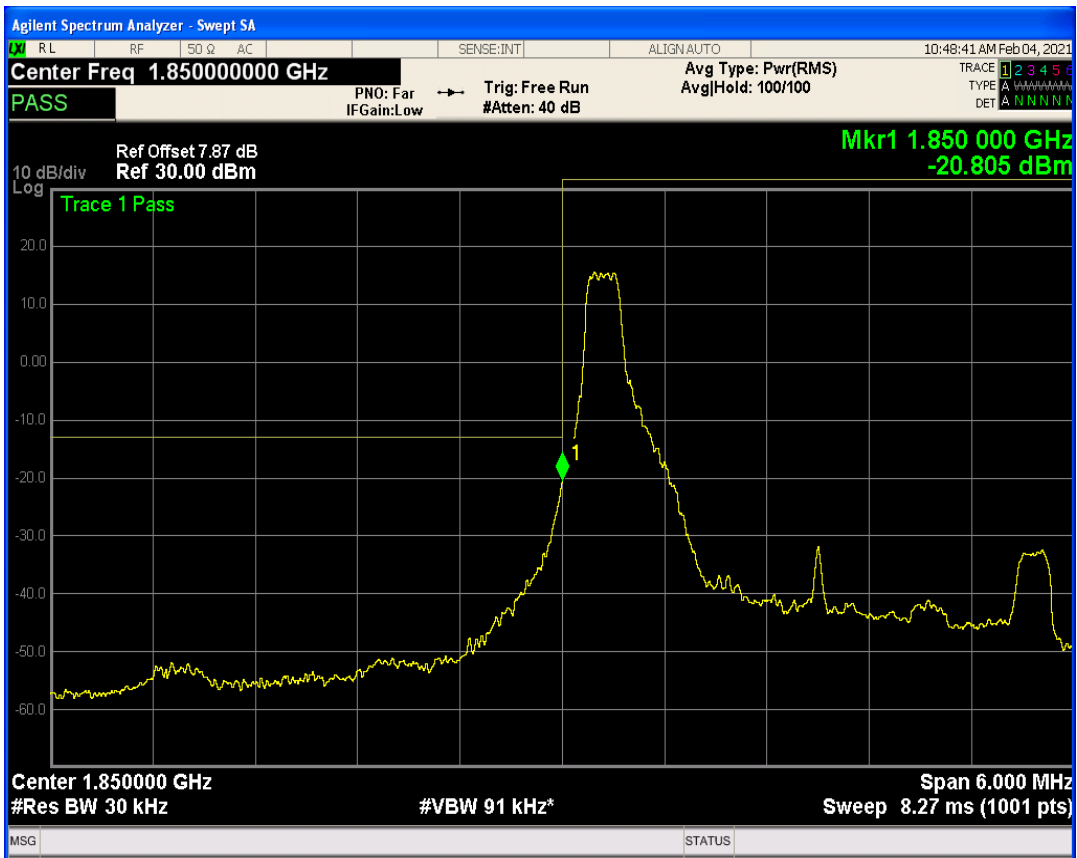

Band2 QAM16 BW=3MHz Channel=18615 RB Size=1 Position=#0

Band2 QAM16 BW=3MHz Channel=18615 RB Size=1 Position=#Max