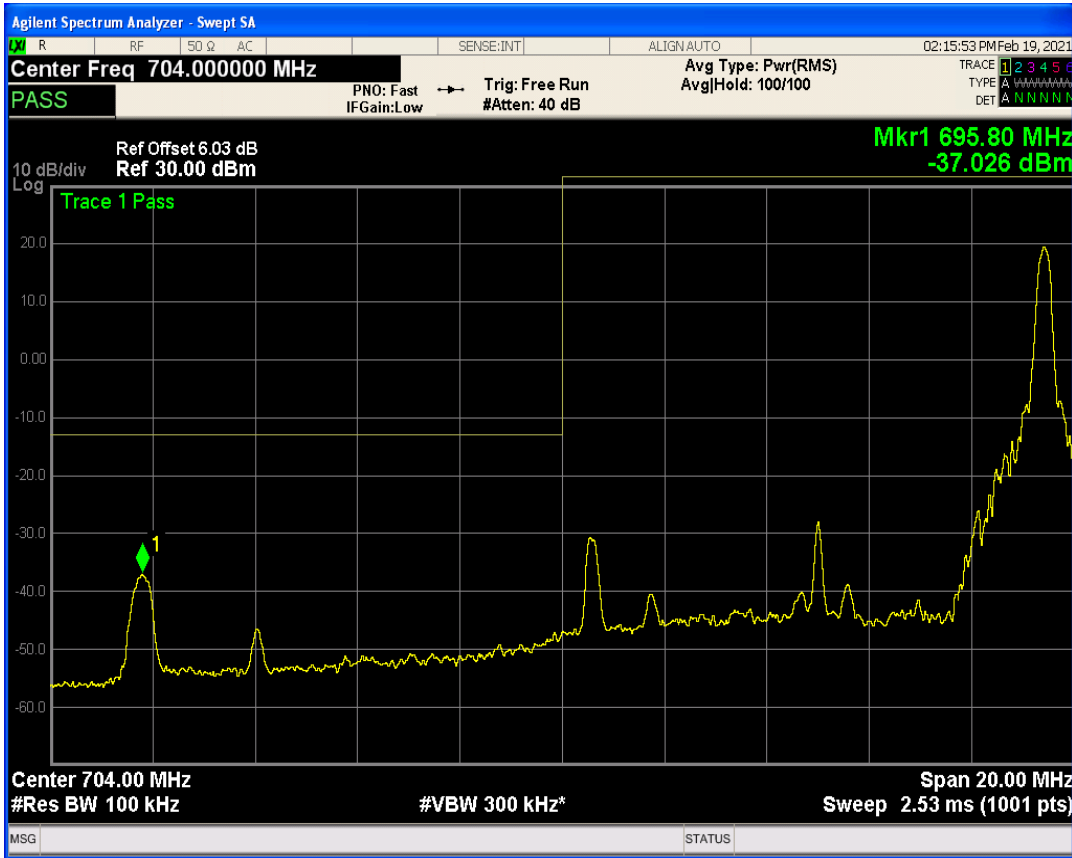

Band17 QPSK BW=10MHz Channel=23780 RB Size=1 Position=#Max

Band17 QAM16 BW=10MHz Channel=23780 RB Size=1 Position=#0

Band17 QPSK BW=10MHz Channel=23780 RB Size=50 Position=#0

Band17 QAM16 BW=10MHz Channel=23780 RB Size=1 Position=#Max