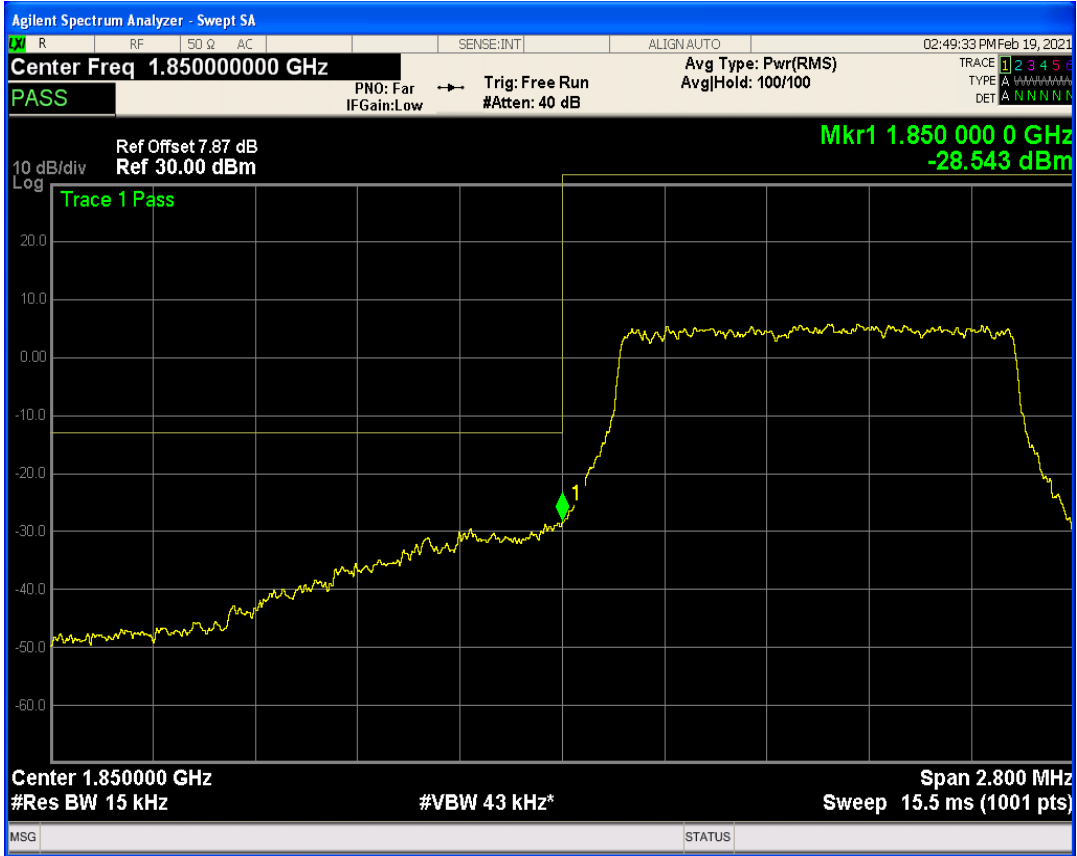

Band25 QPSK BW=1.4MHz Channel=26047 RB Size=6 Position=#0

Band25 QAM16 BW=1.4MHz Channel=26047 RB Size=1 Position=#0