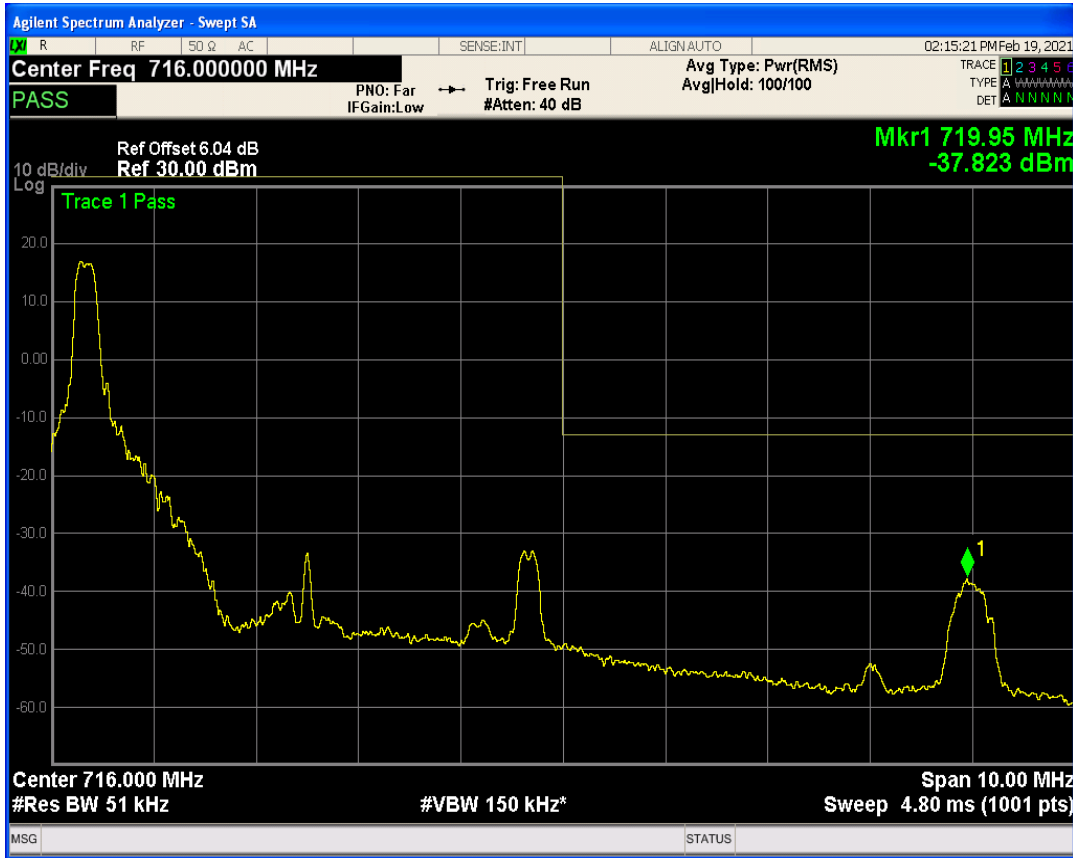

Band17 QAM16 BW=5MHz Channel=23825 RB Size=1 Position=#0

Band17 QPSK BW=10MHz Channel=23780 RB Size=1 Position=#0