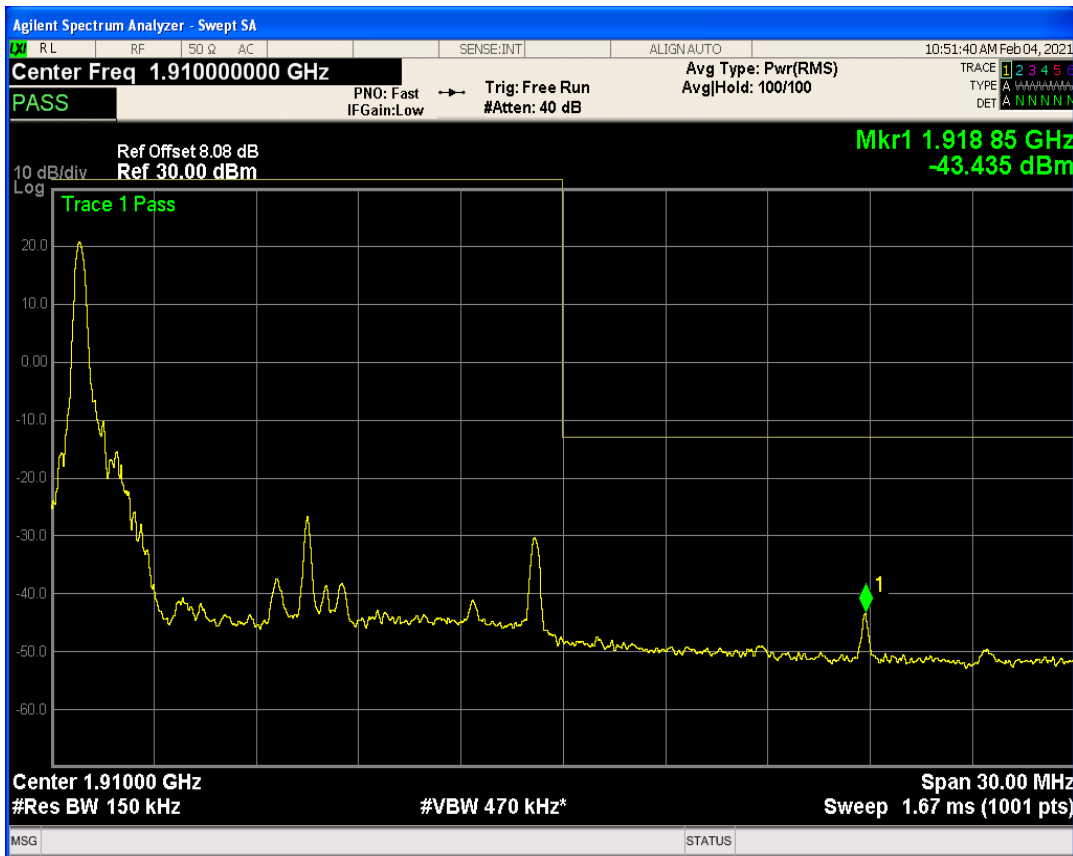

Band2 QAM16 BW=15MHz Channel=19125 RB Size=1 Position=#0

Band2 QAM16 BW=15MHz Channel=19125 RB Size=1 Position=#Max