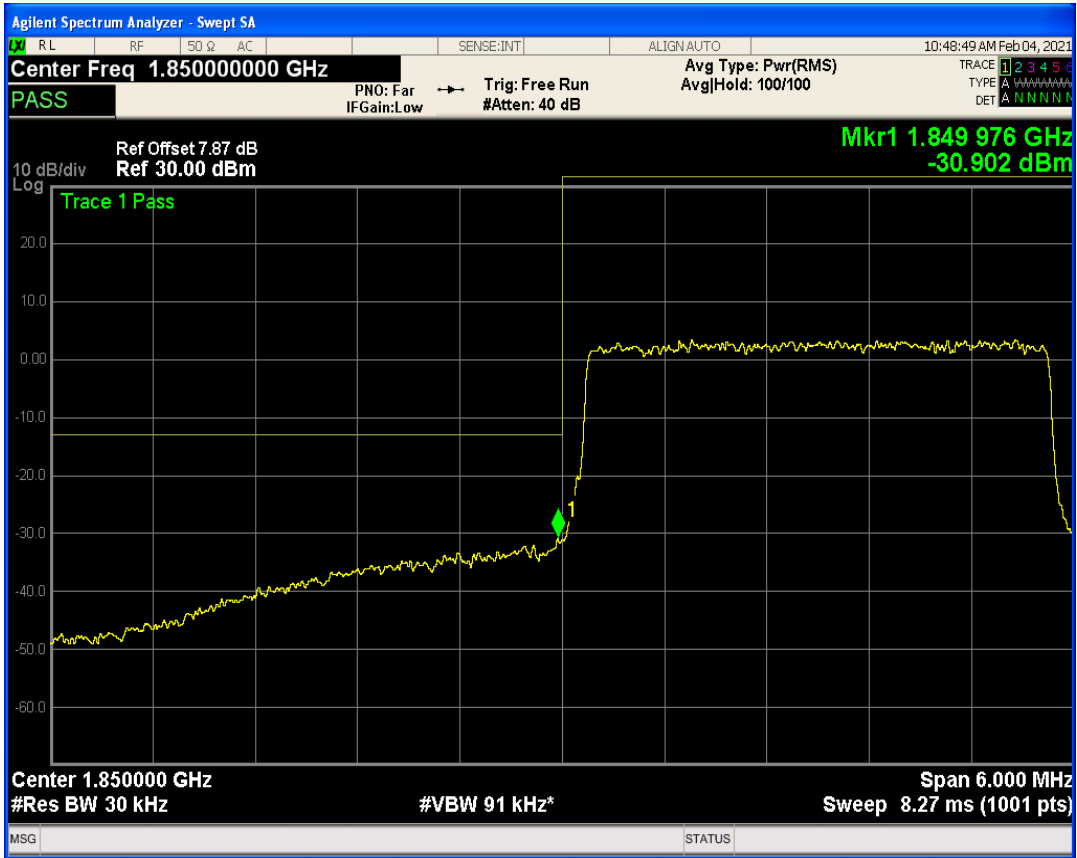

Band2 QAM16 BW=3MHz Channel=18615 RB Size=15 Position=#0

Band2 QPSK BW=3MHz Channel=19185 RB Size=1 Position=#Max