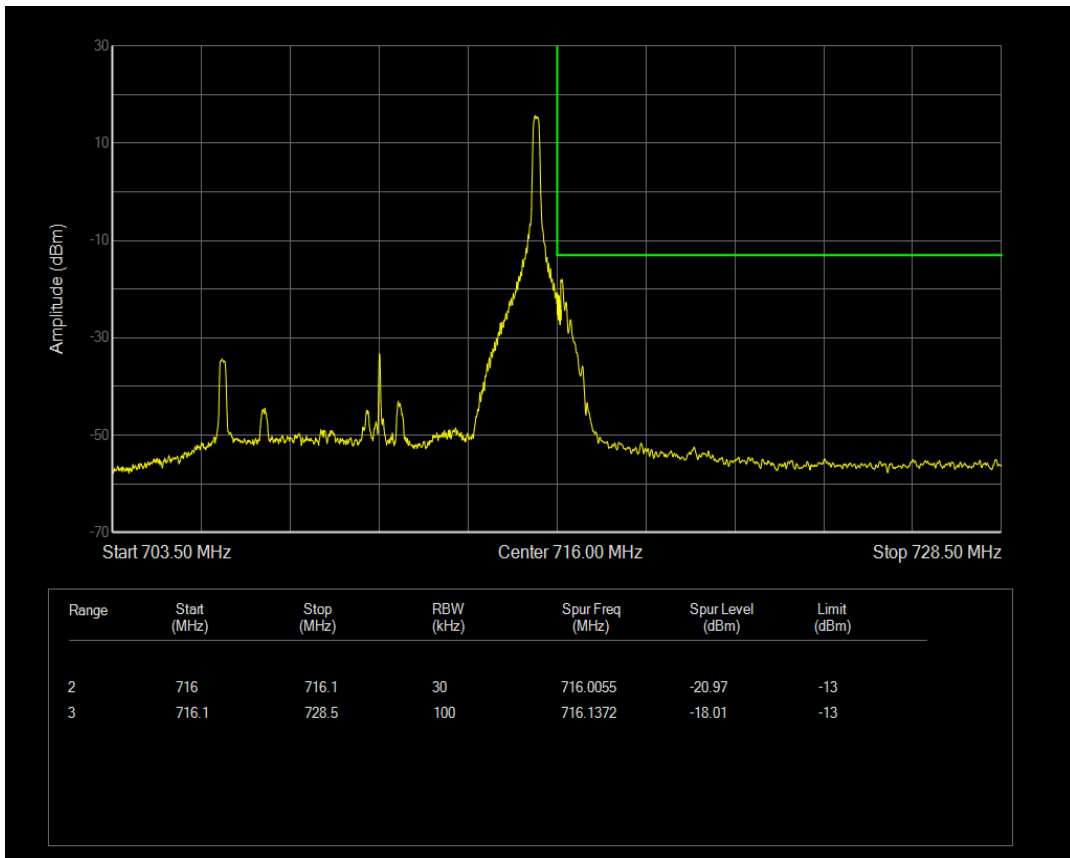

Band12 QPSK BW=10MHz Channel=23130 RB Size=1 Position=#Max

Band12 QPSK BW=10MHz Channel=23130 RB Size=50 Position=#0