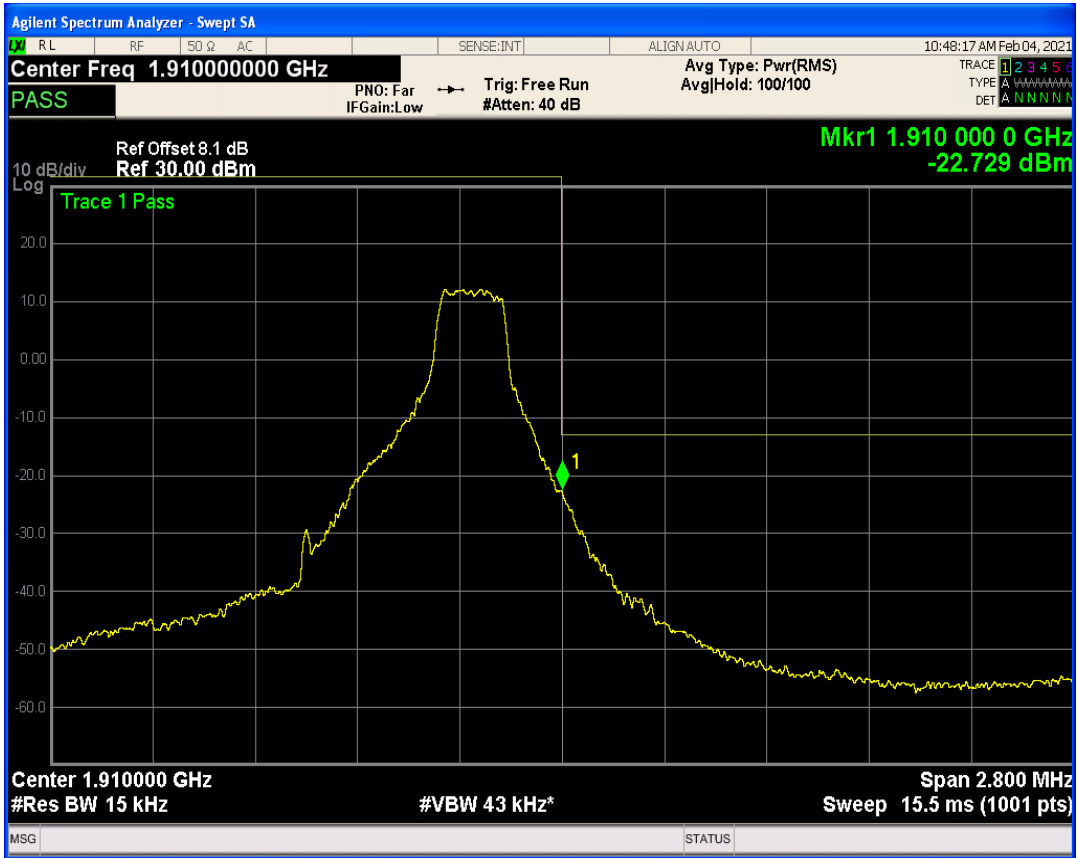

Band2 QAM16 BW=1.4MHz Channel=19193 RB Size=1 Position=#Max

Band2 QAM16 BW=1.4MHz Channel=19193 RB Size=6 Position=#0