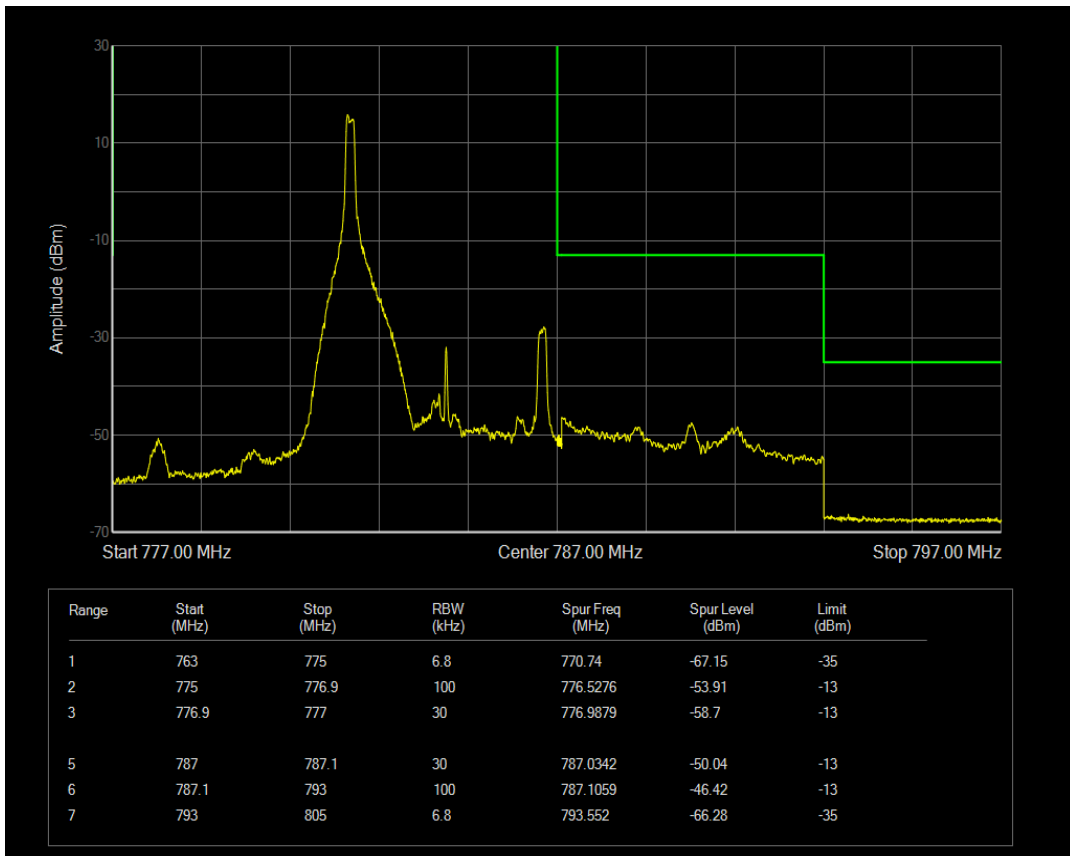

Band13 QPSK BW=5MHz Channel=23255 RB Size=1 Position=#0

Band13 QAM16 BW=5MHz Channel=23205 RB Size=25 Position=#0