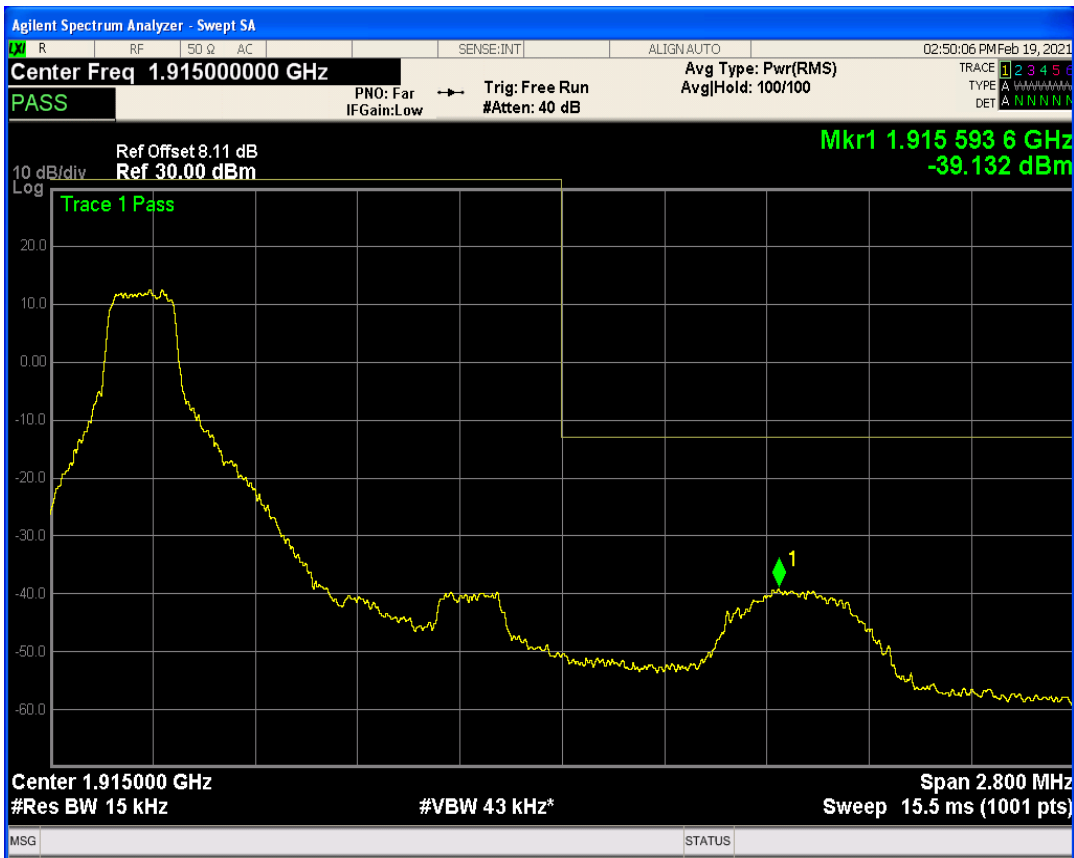

Band25 QAM16 BW=1.4MHz Channel=26683 RB Size=1 Position=#0

Band25 QAM16 BW=1.4MHz Channel=26683 RB Size=1 Position=#Max