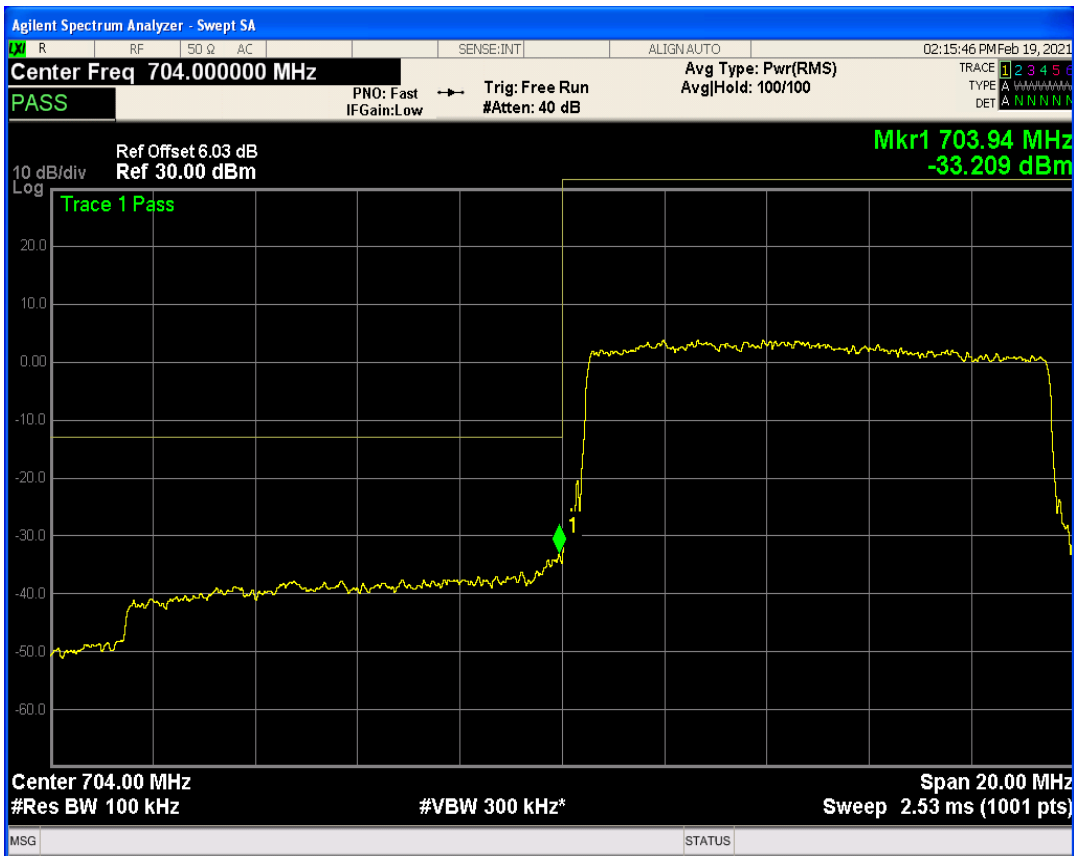

Band17 QPSK BW=10MHz Channel=23780 RB Size=50 Position=#0

Band17 QAM16 BW=10MHz Channel=23780 RB Size=1 Position=#Max