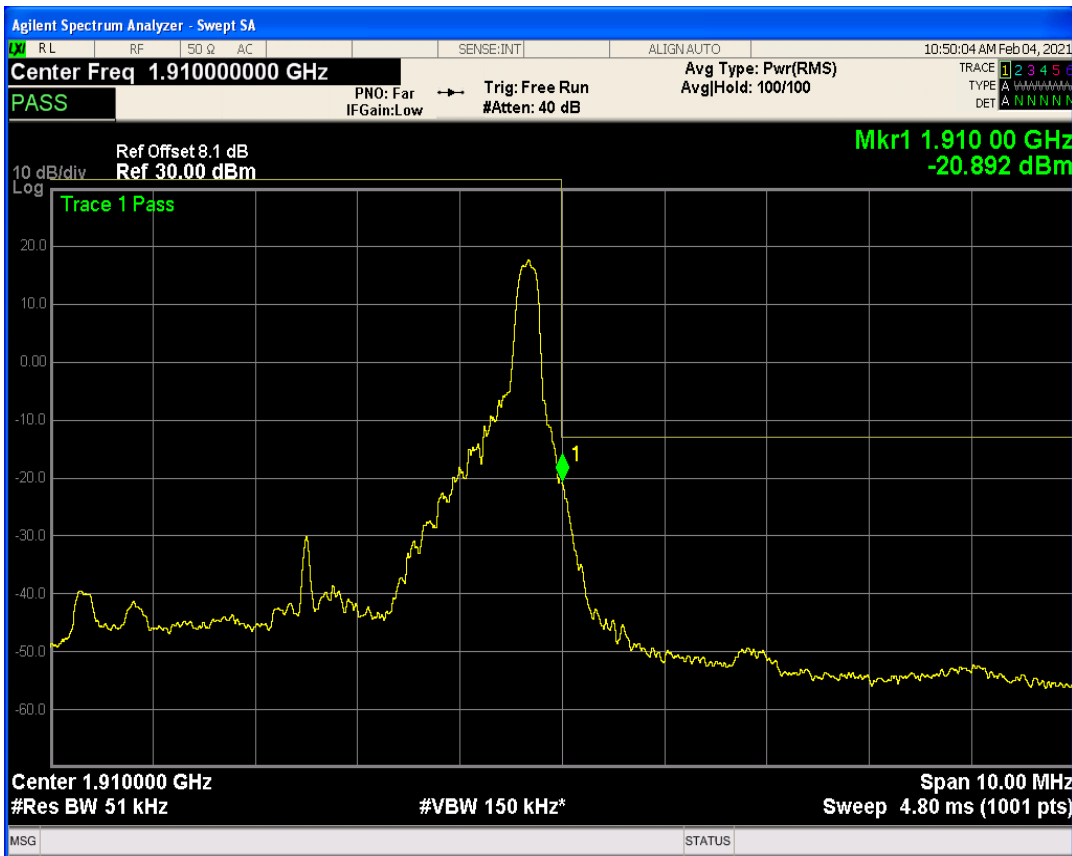

Band2 QAM16 BW=5MHz Channel=19175 RB Size=1 Position=#Max

Band2 QAM16 BW=5MHz Channel=19175 RB Size=1 Position=#0