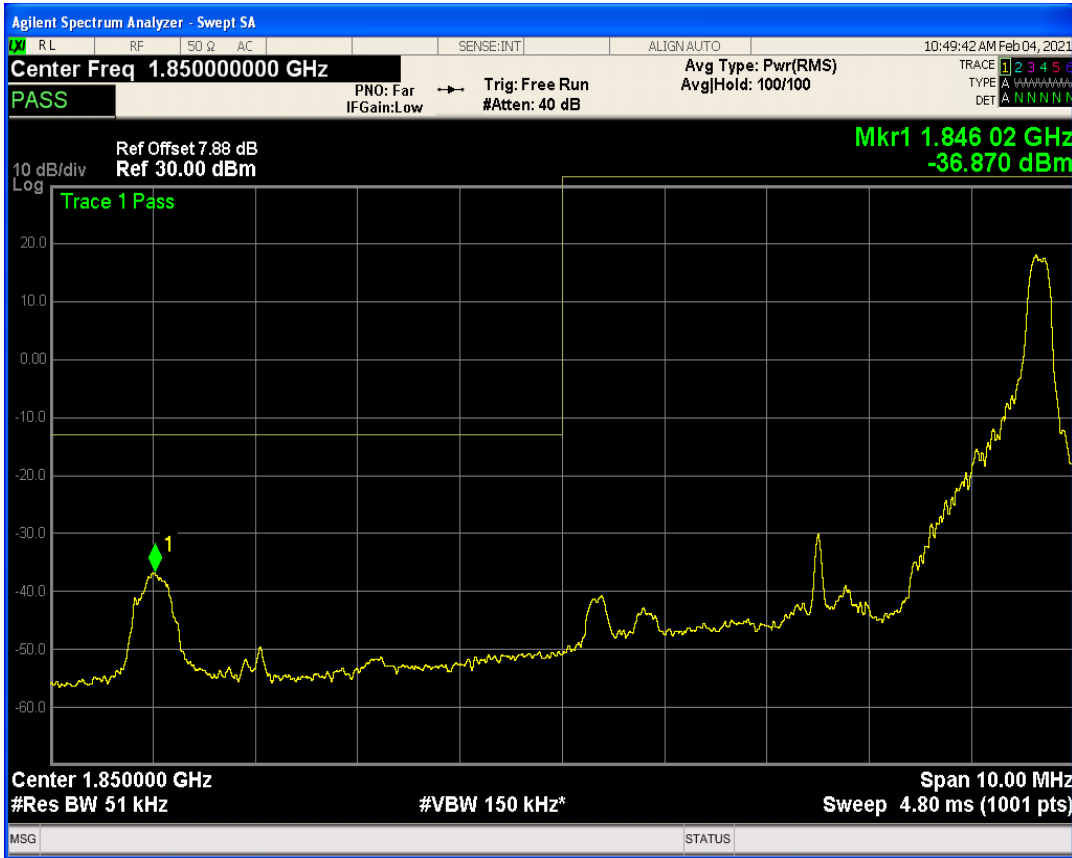

Band2 QPSK BW=5MHz Channel=18625 RB Size=1 Position=#Max

Band2 QPSK BW=5MHz Channel=18625 RB Size=25 Position=#0

Band2 QAM16 BW=5MHz Channel=18625 RB Size=1 Position=#0

Band2 QAM16 BW=5MHz Channel=18625 RB Size=1 Position=#Max