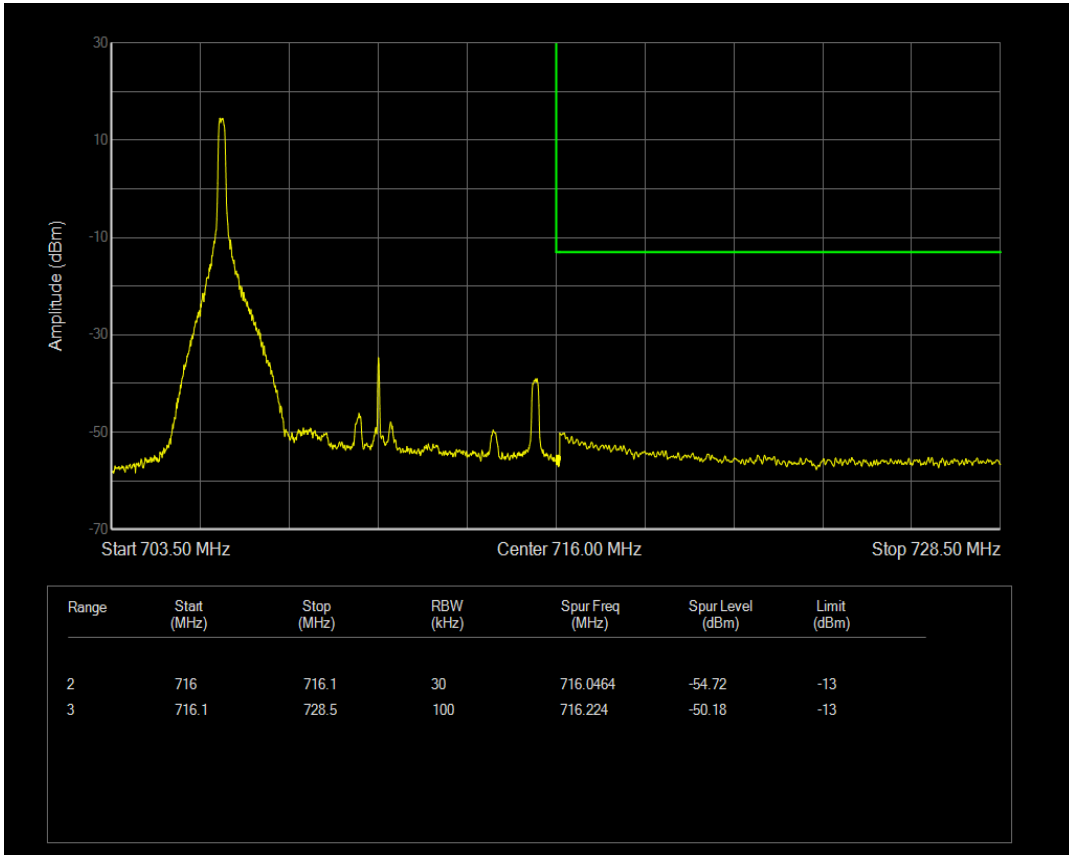

Band12 QAM16 BW=10MHz Channel=23060 RB Size=1 Position=#Max

Band12 QAM16 BW=10MHz Channel=23060 RB Size=1 Position=#0

Band12 QAM16 BW=10MHz Channel=23060 RB Size=50 Position=#0

Band12 QPSK BW=10MHz Channel=23130 RB Size=1 Position=#0

Band12 QPSK BW=10MHz Channel=23130 RB Size=1 Position=#Max

Band12 QPSK BW=10MHz Channel=23130 RB Size=50 Position=#0

Band12 QAM16 BW=10MHz Channel=23130 RB Size=1 Position=#0

Band12 QAM16 BW=10MHz Channel=23130 RB Size=1 Position=#Max