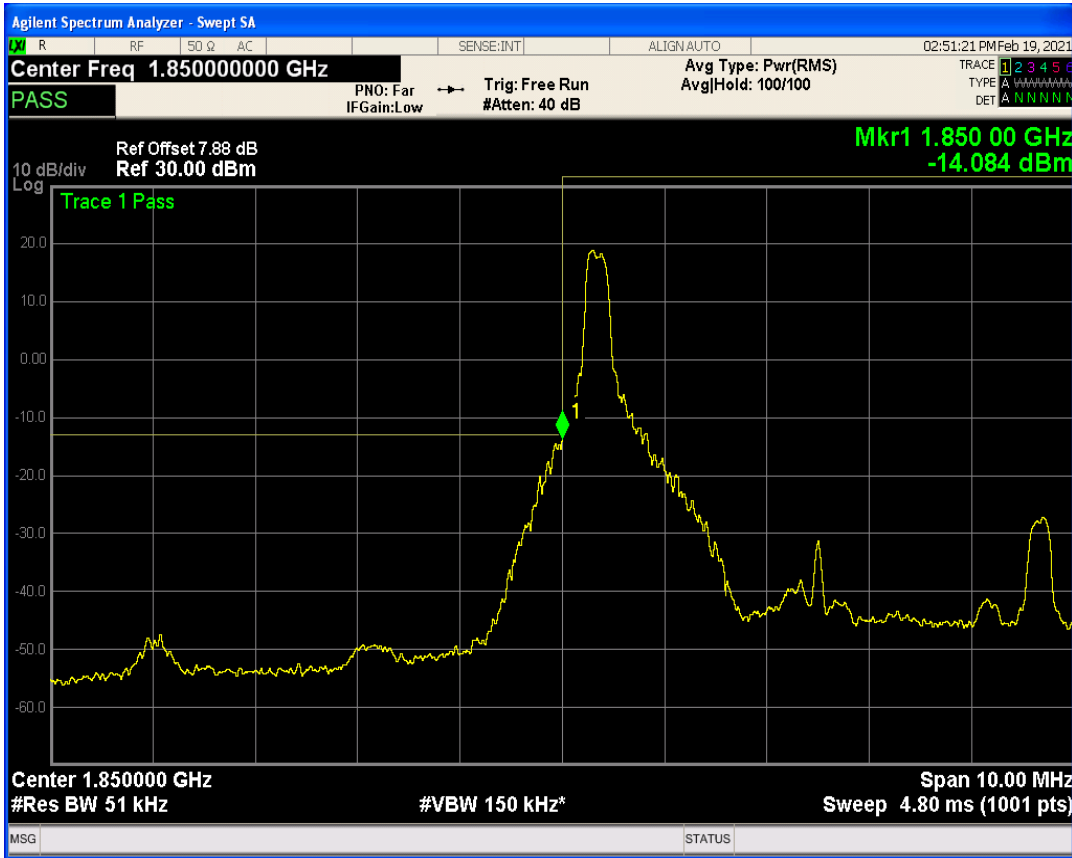

Band25 QAM16 BW=3MHz Channel=26675 RB Size=1 Position=#0

Band25 QAM16 BW=3MHz Channel=26675 RB Size=1 Position=#Max

Band25 QAM16 BW=3MHz Channel=26675 RB Size=15 Position=#0

Band25 QPSK BW=5MHz Channel=26065 RB Size=1 Position=#0