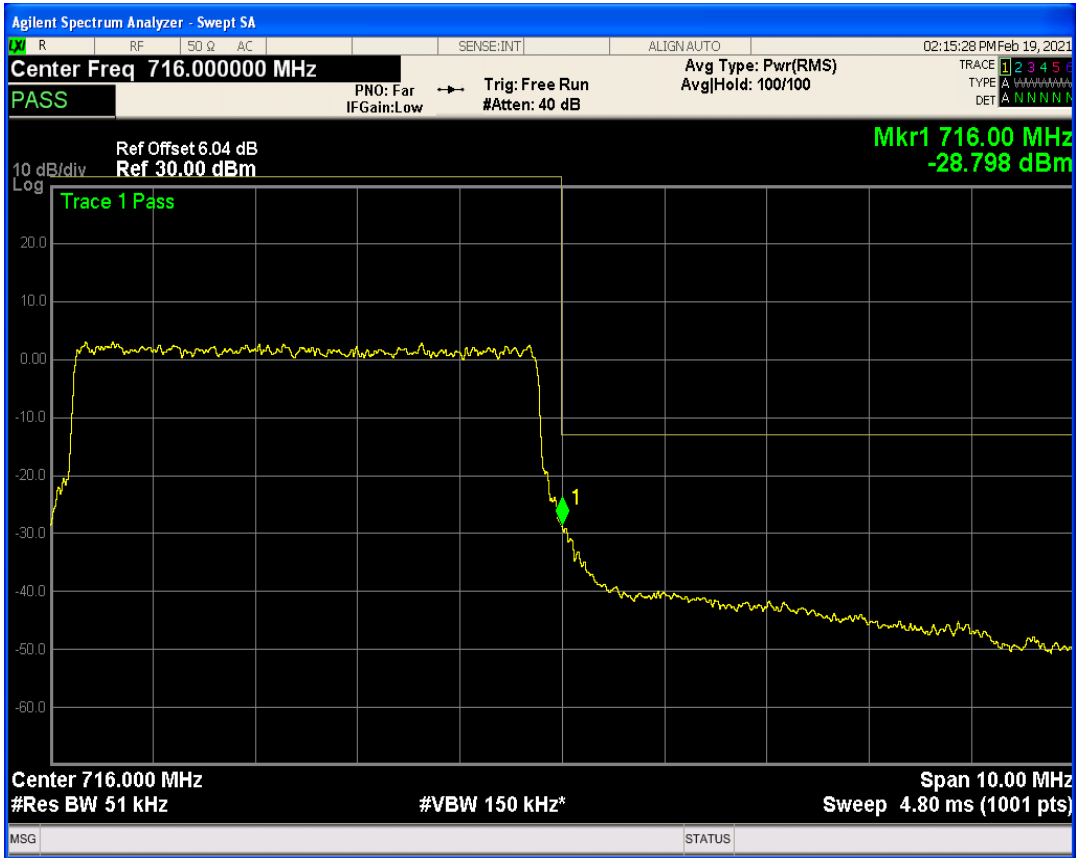

Band17 QAM16 BW=5MHz Channel=23825 RB Size=1 Position=#Max

Band17 QAM16 BW=5MHz Channel=23825 RB Size=1 Position=#0

Band17 QPSK BW=10MHz Channel=23780 RB Size=1 Position=#0

Band17 QAM16 BW=5MHz Channel=23825 RB Size=25 Position=#0