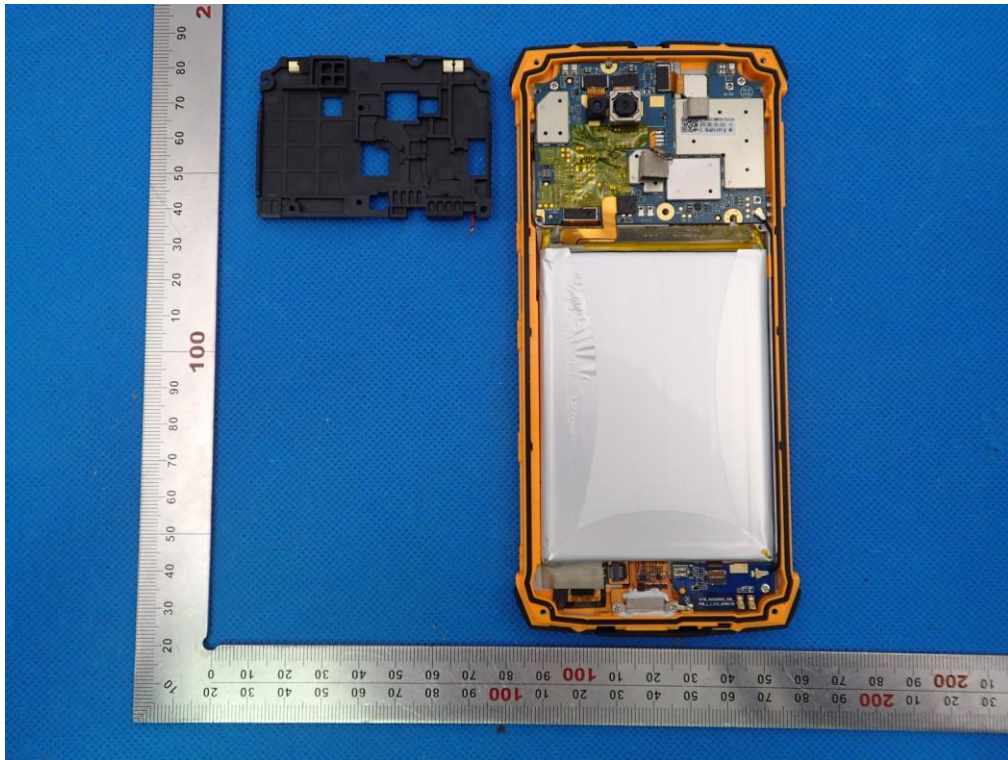

# Internal Photos

OPEN VIEW OF EUT(FIGURE 1)

OPEN VIEW OF EUT(FIGURE 2)

OPEN VIEW OF EUT(FIGURE 3)

GSM/WCDMA/LTE  
Antenna

OPEN VIEW OF EUT(FIGURE 4)

OPEN VIEW OF EUT(FIGURE 5)

GSM ANTENNA

WIFI&BT&GPS ANTENNA

DIVERSITY ANTENNA

INTERNAL VIEW OF EUT(FIGURE 1)

INTERNAL VIEW OF EUT(FIGURE 2)

INTERNAL VIEW OF EUT(FIGURE 3)

INTERNAL VIEW OF EUT(FIGURE 4)

INTERNAL VIEW OF EUT(FIGURE 5)

INTERNAL VIEW OF EUT(FIGURE 6)

INTERNAL VIEW OF EUT(FIGURE 7)

INTERNAL VIEW OF EUT(FIGURE 8)

INTERNAL VIEW OF EUT(FIGURE 9)

INTERNAL VIEW OF EUT(FIGURE 10)

INTERNAL VIEW OF EUT(FIGURE 11)