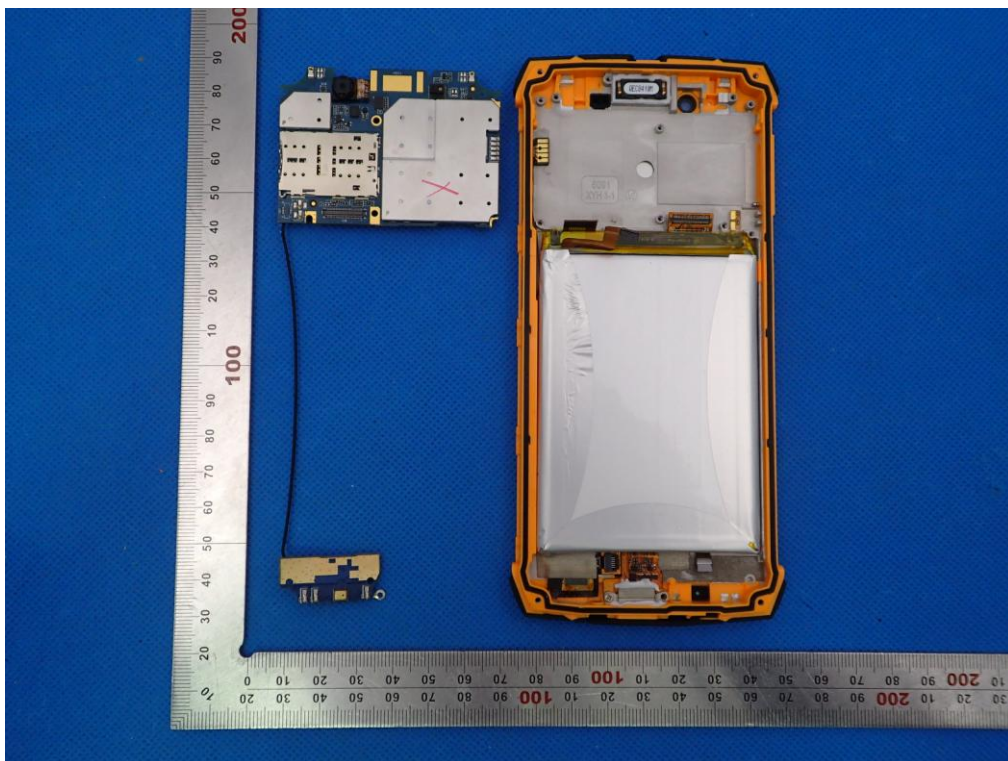

# Internal Photos

OPEN VIEW OF EUT(FIGURE 1)

OPEN VIEW OF EUT(FIGURE 2)

OPEN VIEW OF EUT(FIGURE 3)

GSM/WCDMA/LTE  
Antenna

OPEN VIEW OF EUT(FIGURE 4)

OPEN VIEW OF EUT(FIGURE 5)

GSM ANTENNA

WIFI&BT&GPS ANTENNA

DIVERSITY ANTENNA

INTERNAL VIEW OF EUT(FIGURE 1)

INTERNAL VIEW OF EUT(FIGURE 2)

INTERNAL VIEW OF EUT(FIGURE 3)

INTERNAL VIEW OF EUT(FIGURE 4)

INTERNAL VIEW OF EUT(FIGURE 5)

INTERNAL VIEW OF EUT(FIGURE 6)

INTERNAL VIEW OF EUT(FIGURE 7)

INTERNAL VIEW OF EUT(FIGURE 8)

INTERNAL VIEW OF EUT(FIGURE 9)

INTERNAL VIEW OF EUT(FIGURE 10)

INTERNAL VIEW OF EUT(FIGURE 11)