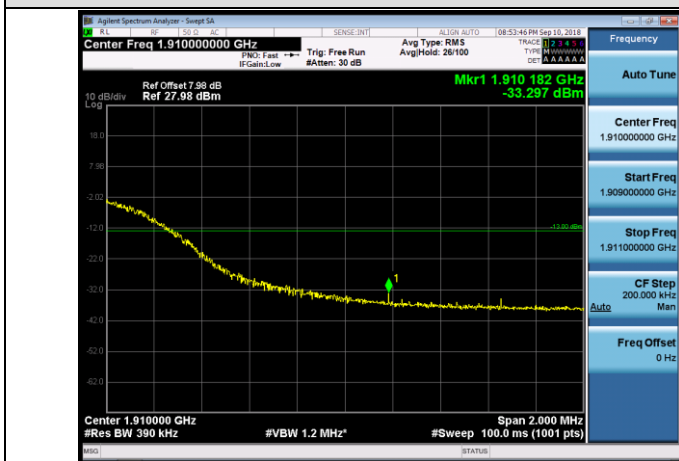

HCH_16QAM_75RB#0

Channel Bandwidth: 20 MHz

LCH_QPSK_100RB#0

LCH_16QAM_100RB#0

HCH_QPSK_100RB#0

HCH_16QAM_100RB#0

LTE BAND 4 Channel Bandwidth: 1.4 MHz

Channel Bandwidth: 3 MHz