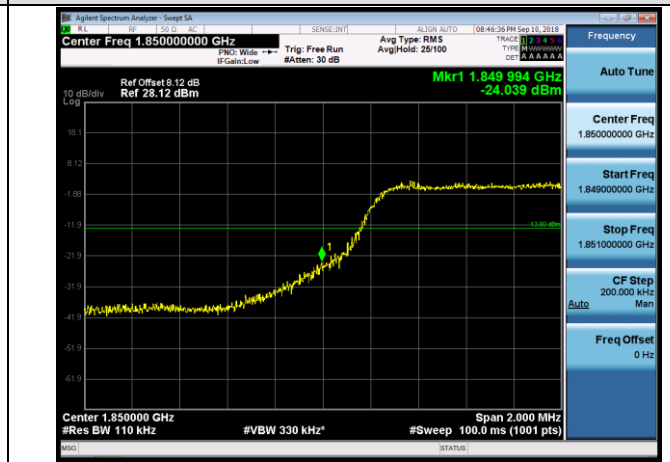

HCH_QPSK_15RB#0

HCH_16QAM_15RB#0

Channel Bandwidth: 5 MHz

LCH_QPSK_25RB#0

LCH_16QAM_25RB#0

HCH_QPSK_25RB#0

HCH_16QAM_25RB#0

Channel Bandwidth: 10 MHz