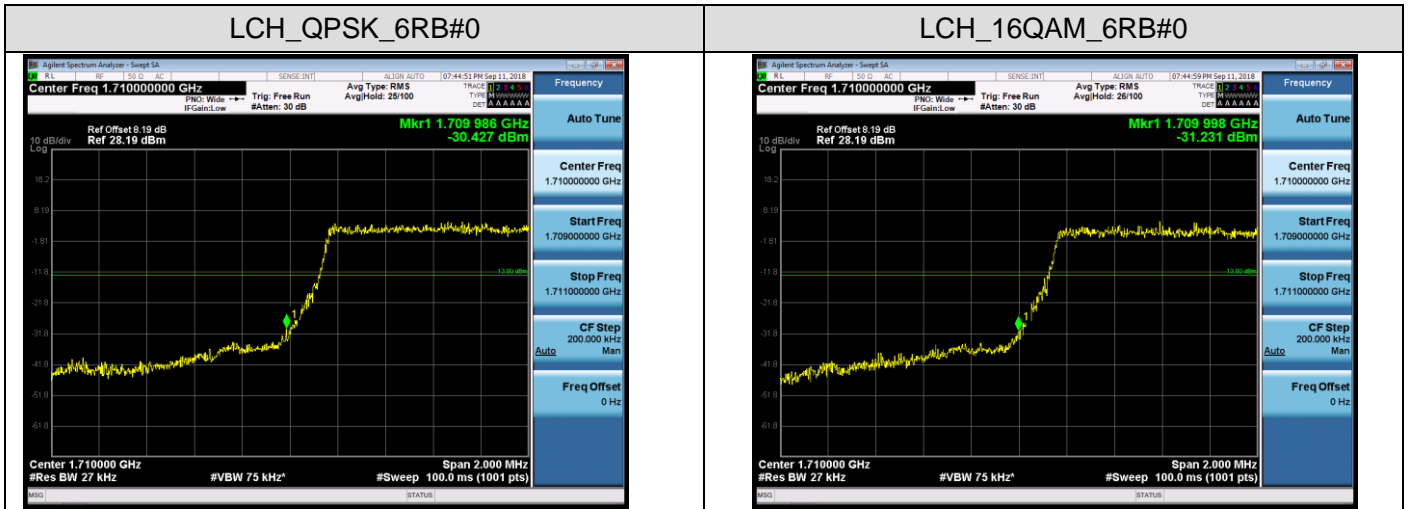

LCH_QPSK_50RB#0

LCH_16QAM_50RB#0

HCH_QPSK_50RB#0

HCH_16QAM_50RB#0

Channel Bandwidth: 15 MHz

LCH_QPSK_75RB#0

LCH_16QAM_75RB#0

HCH_QPSK_75RB#0

HCH_16QAM_75RB#0

Channel Bandwidth: 20 MHz

LCH_QPSK_100RB#0

LCH_16QAM_100RB#0

HCH_QPSK_100RB#0

HCH_16QAM_100RB#0

LTE BAND 4 Channel Bandwidth: 1.4 MHz

Channel Bandwidth: 3 MHz

LCH_QPSK_15RB#0

LCH_16QAM_15RB#0

HCH_QPSK_15RB#0

HCH_16QAM_15RB#0

Channel Bandwidth: 5 MHz

LCH_QPSK_25RB#0

LCH_16QAM_25RB#0

HCH_QPSK_25RB#0