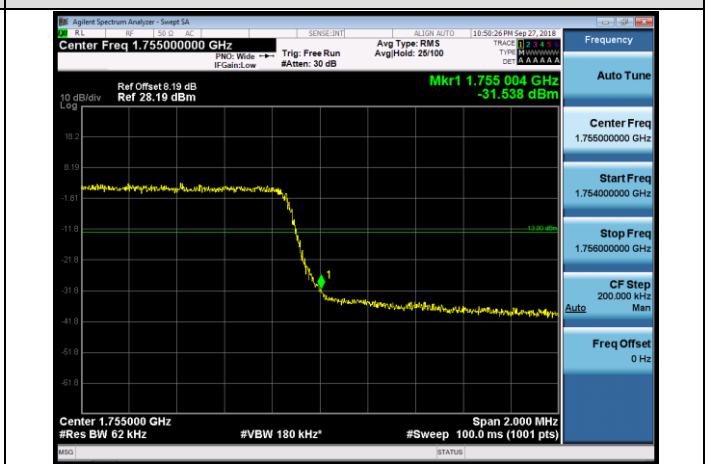

HCH_16QAM_75RB#0

Channel Bandwidth: 20 MHz

LCH_QPSK_100RB#0

LCH_16QAM_100RB#0

HCH_QPSK_100RB#0

HCH_16QAM_100RB#0

LTE BAND 4 Channel Bandwidth: 1.4 MHz

Channel Bandwidth: 3 MHz

LCH_QPSK_15RB#0

LCH_16QAM_15RB#0

HCH_QPSK_15RB#0

HCH_16QAM_15RB#0

Channel Bandwidth: 5 MHz

LCH_QPSK_25RB#0

LCH_16QAM_25RB#0

HCH_QPSK_25RB#0