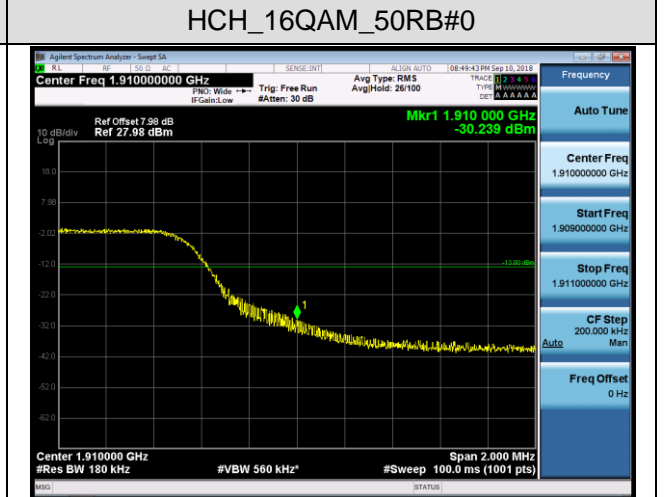

LCH_QPSK_50RB#0

LCH_16QAM_50RB#0

HCH_QPSK_50RB#0

HCH_16QAM_50RB#0

Channel Bandwidth: 15 MHz

LCH_QPSK_75RB#0

LCH_16QAM_75RB#0

HCH_QPSK_75RB#0

HCH_16QAM_75RB#0

Channel Bandwidth: 20 MHz

LCH_QPSK_100RB#0

LCH_16QAM_100RB#0

HCH_QPSK_100RB#0

HCH_16QAM_100RB#0

LTE BAND 4 Channel Bandwidth: 1.4 MHz

Channel Bandwidth: 3 MHz