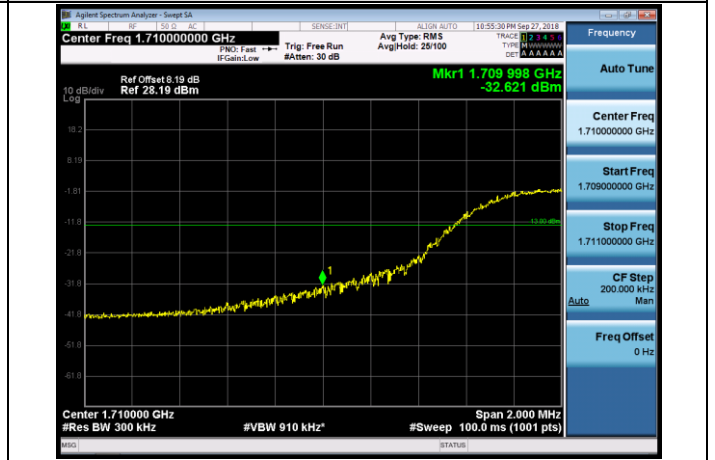

HCH_16QAM_25RB#0

Channel Bandwidth: 10 MHz

Channel Bandwidth: 15 MHz

LCH_QPSK_75RB#0

LCH_16QAM_75RB#0

HCH_QPSK_75RB#0

HCH_16QAM_75RB#0