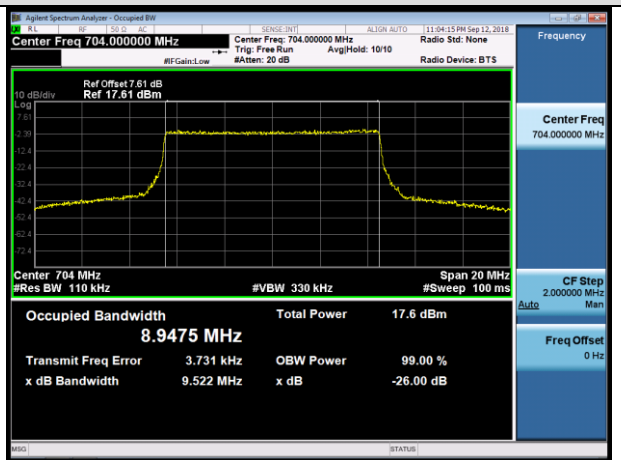

Channel Bandwidth: 10 MHz

LCH_QPSK_50RB#0

LCH_16QAM_50RB#0

MCH_QPSK_50RB#0

MCH_16QAM_50RB#0

HCH_QPSK_50RB#0

HCH_16QAM_50RB#0

APPENDIX C TEST PLOTS FOR BAND EDGES LTE BAND 2