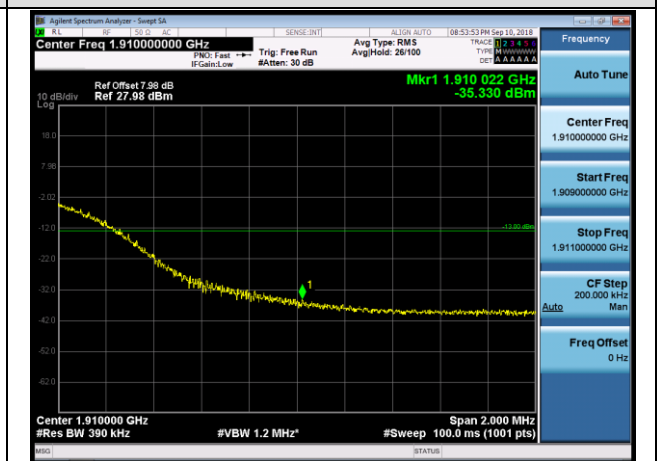

HCH_16QAM_75RB#0

Channel Bandwidth: 20 MHz

LCH_QPSK_100RB#0

LCH_16QAM_100RB#0

HCH_QPSK_100RB#0

HCH_16QAM_100RB#0

LTE BAND 4 Channel Bandwidth: 1.4 MHz

Channel Bandwidth: 3 MHz