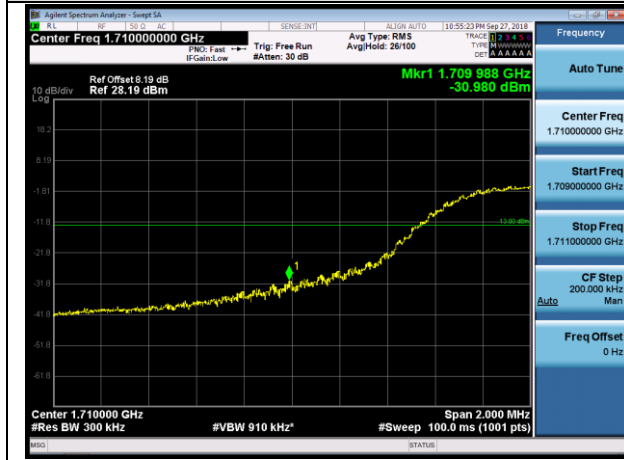

HCH_16QAM_25RB#0

Channel Bandwidth: 10 MHz

Channel Bandwidth: 15 MHz

LCH_QPSK_75RB#0

LCH_16QAM_75RB#0

HCH_QPSK_75RB#0

HCH_16QAM_75RB#0