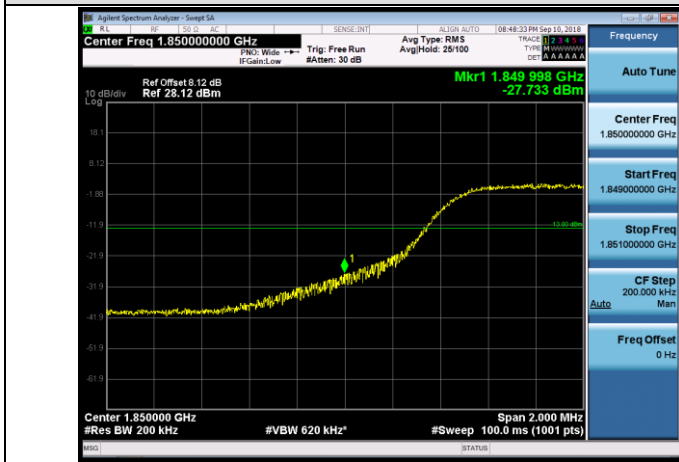

HCH_QPSK_50RB#0

Channel Bandwidth: 10 MHz

LCH_QPSK_50RB#0