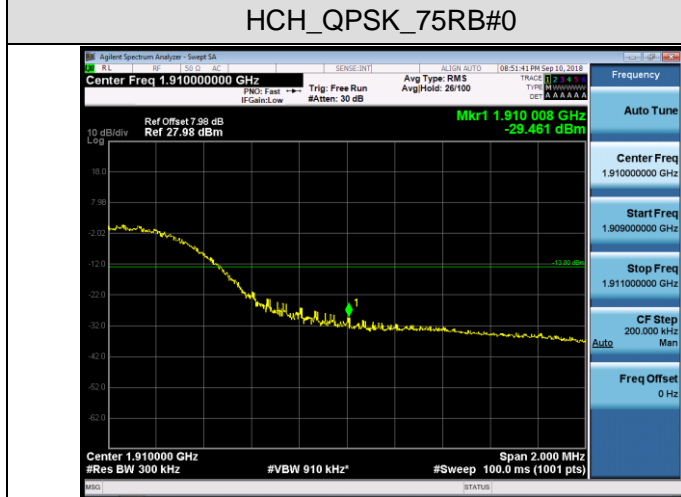

LCH_QPSK_50RB#0

LCH_16QAM_50RB#0

HCH_QPSK_50RB#0

HCH_16QAM_50RB#0

Channel Bandwidth: 15 MHz

LCH_QPSK_75RB#0

LCH_16QAM_75RB#0

HCH_QPSK_75RB#0

HCH_16QAM_75RB#0

Channel Bandwidth: 20 MHz

LCH_QPSK_100RB#0

LCH_16QAM_100RB#0

HCH_QPSK_100RB#0

HCH_16QAM_100RB#0

LTE BAND 4 Channel Bandwidth: 1.4 MHz

Channel Bandwidth: 3 MHz