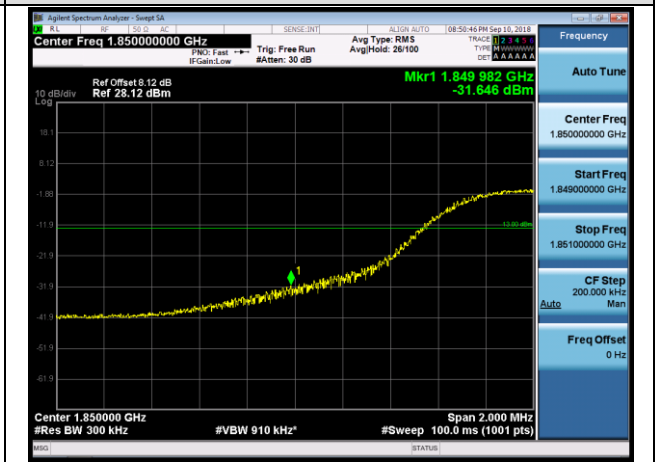

LCH_QPSK_50RB#0

LCH_16QAM_50RB#0

HCH_QPSK_50RB#0

HCH_16QAM_50RB#0

Channel Bandwidth: 15 MHz

LCH_QPSK_75RB#0

LCH_16QAM_75RB#0

HCH_QPSK_75RB#0

HCH_16QAM_75RB#0

Channel Bandwidth: 20 MHz

LCH_QPSK_100RB#0

LCH_16QAM_100RB#0

HCH_QPSK_100RB#0

HCH_16QAM_100RB#0

LTE BAND 4 Channel Bandwidth: 1.4 MHz

Channel Bandwidth: 3 MHz