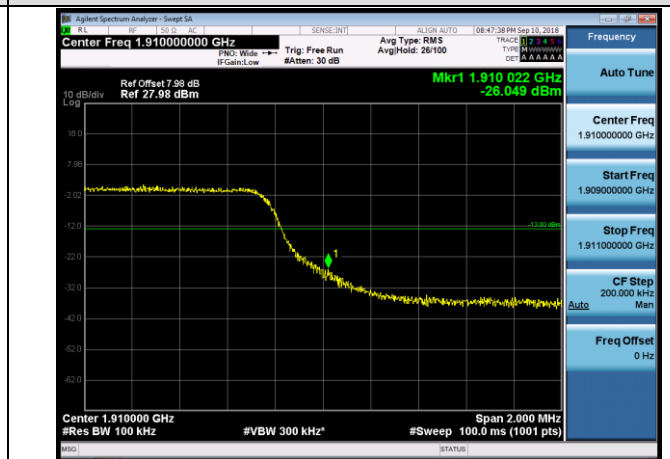

HCH_QPSK_15RB#0

HCH_16QAM_15RB#0

Channel Bandwidth: 5 MHz

LCH_QPSK_25RB#0

LCH_16QAM_25RB#0

HCH_QPSK_25RB#0

HCH_16QAM_25RB#0

Channel Bandwidth: 10 MHz