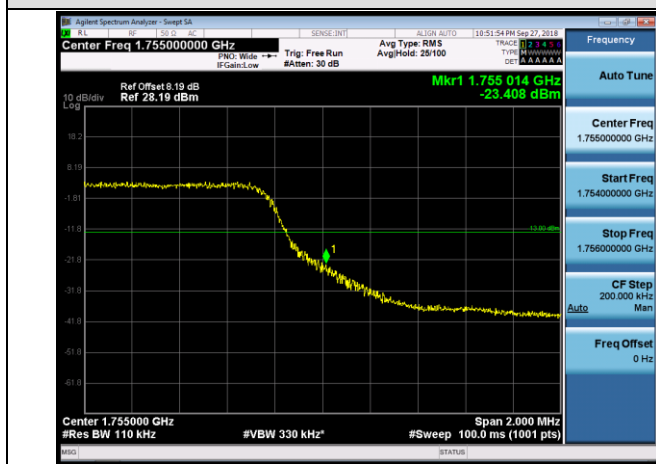

LCH_QPSK_15RB#0

LCH_16QAM_15RB#0

HCH_QPSK_15RB#0

HCH_16QAM_15RB#0

Channel Bandwidth: 5 MHz

LCH_QPSK_25RB#0

LCH_16QAM_25RB#0

HCH_QPSK_25RB#0