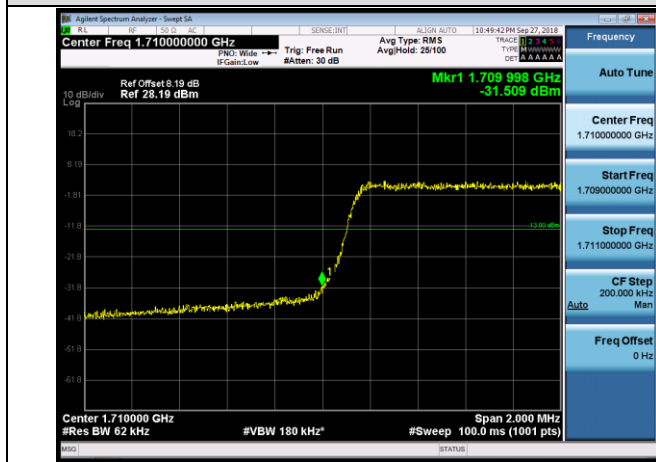

Channel Bandwidth: 3 MHz

LCH_QPSK_15RB#0