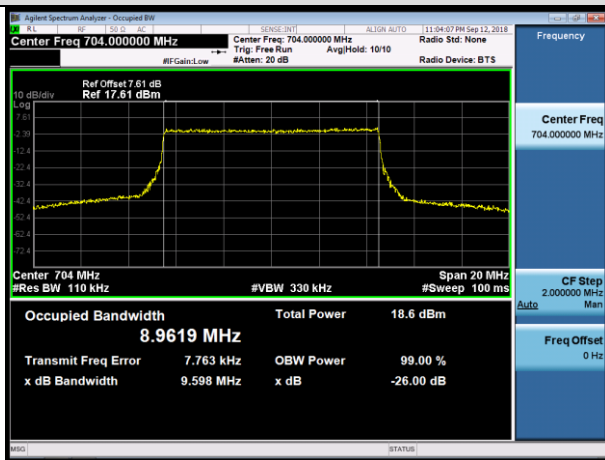

Channel Bandwidth: 10 MHz

LCH_QPSK_50RB#0

LCH_16QAM_50RB#0

MCH_QPSK_50RB#0

MCH_16QAM_50RB#0

HCH_QPSK_50RB#0

HCH_16QAM_50RB#0

APPENDIX C TEST PLOTS FOR BAND EDGES LTE BAND 2

Channel Bandwidth: 1.4 MHz

LCH_QPSK_6RB#0

LCH_16QAM_6RB#0

HCH_QPSK_6RB#0

HCH_16QAM_6RB#0

Channel Bandwidth: 3 MHz

LCH_QPSK_15RB#0

LCH_16QAM_15RB#0