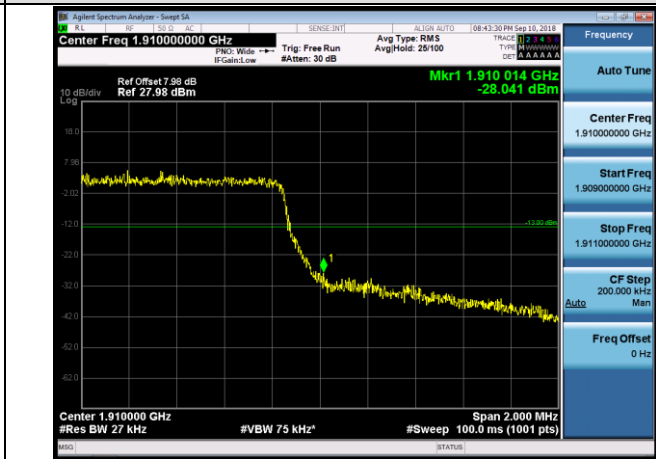

Channel Bandwidth: 10 MHz

LCH_QPSK_50RB#0

LCH_16QAM_50RB#0

MCH_QPSK_50RB#0

MCH_16QAM_50RB#0

HCH_QPSK_50RB#0

HCH_16QAM_50RB#0

APPENDIX C TEST PLOTS FOR BAND EDGES LTE BAND 2

Channel Bandwidth: 1.4 MHz

LCH_QPSK_6RB#0

LCH_16QAM_6RB#0

HCH_QPSK_6RB#0

HCH_16QAM_6RB#0

Channel Bandwidth: 3 MHz

LCH_QPSK_15RB#0

LCH_16QAM_15RB#0

HCH_QPSK_15RB#0

HCH_16QAM_15RB#0

Channel Bandwidth: 5 MHz

LCH_QPSK_25RB#0

LCH_16QAM_25RB#0

HCH_QPSK_25RB#0

HCH_16QAM_25RB#0

Channel Bandwidth: 10 MHz