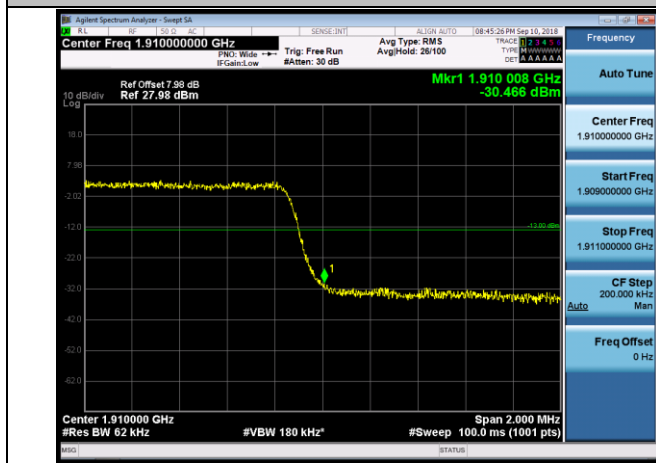

HCH_QPSK_15RB#0