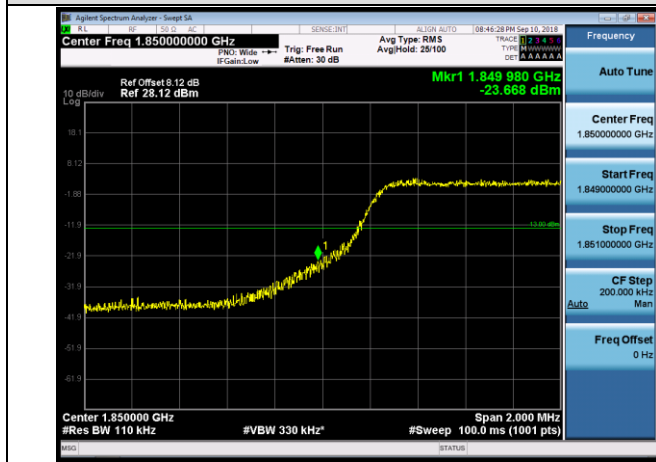

HCH_QPSK_15RB#0

HCH_16QAM_15RB#0

Channel Bandwidth: 5 MHz

LCH_QPSK_25RB#0

LCH_16QAM_25RB#0

HCH_QPSK_25RB#0

HCH_16QAM_25RB#0

Channel Bandwidth: 10 MHz