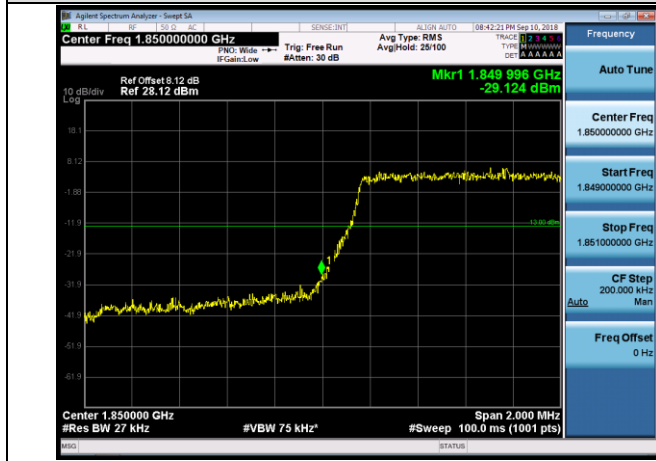

Channel Bandwidth: 10 MHz

LCH_QPSK_50RB#0

LCH_16QAM_50RB#0

MCH_QPSK_50RB#0

MCH_16QAM_50RB#0

HCH_QPSK_50RB#0

HCH_16QAM_50RB#0

APPENDIX C TEST PLOTS FOR BAND EDGES LTE BAND 2

Channel Bandwidth: 1.4 MHz

LCH_QPSK_6RB#0

LCH_16QAM_6RB#0

HCH_QPSK_6RB#0

HCH_16QAM_6RB#0

Channel Bandwidth: 3 MHz

LCH_QPSK_15RB#0

LCH_16QAM_15RB#0