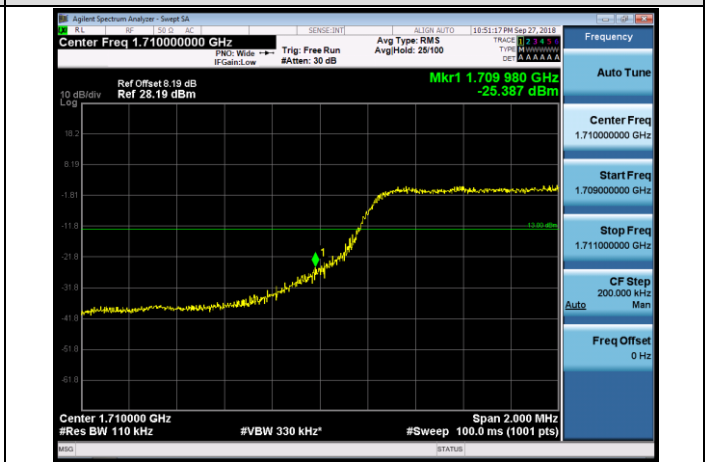

HCH_16QAM_75RB#0

Channel Bandwidth: 20 MHz

LCH_QPSK_100RB#0

LCH_16QAM_100RB#0

HCH_QPSK_100RB#0

HCH_16QAM_100RB#0

LTE BAND 4 Channel Bandwidth: 1.4 MHz

Channel Bandwidth: 3 MHz

LCH_QPSK_15RB#0

LCH_16QAM_15RB#0

HCH_QPSK_15RB#0

HCH_16QAM_15RB#0

Channel Bandwidth: 5 MHz

LCH_QPSK_25RB#0

LCH_16QAM_25RB#0

HCH_QPSK_25RB#0