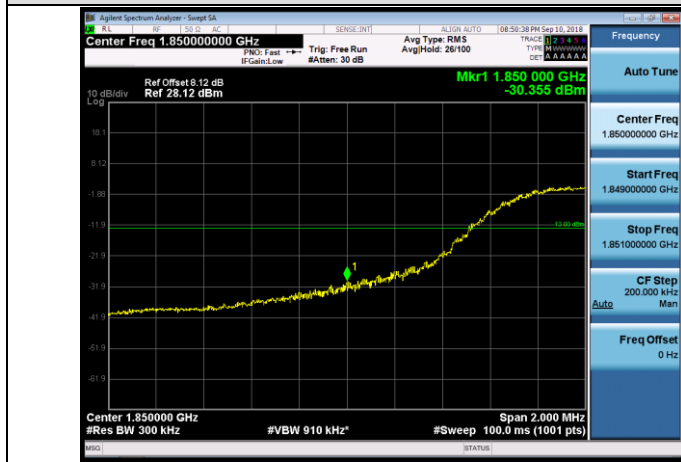

LCH_QPSK_50RB#0

LCH_16QAM_50RB#0

HCH_QPSK_50RB#0

HCH_16QAM_50RB#0

Channel Bandwidth: 15 MHz

LCH_QPSK_75RB#0

LCH_16QAM_75RB#0

HCH_QPSK_75RB#0

HCH_16QAM_75RB#0

Channel Bandwidth: 20 MHz

LCH_QPSK_100RB#0

LCH_16QAM_100RB#0

HCH_QPSK_100RB#0

HCH_16QAM_100RB#0

LTE BAND 4 Channel Bandwidth: 1.4 MHz

Channel Bandwidth: 3 MHz