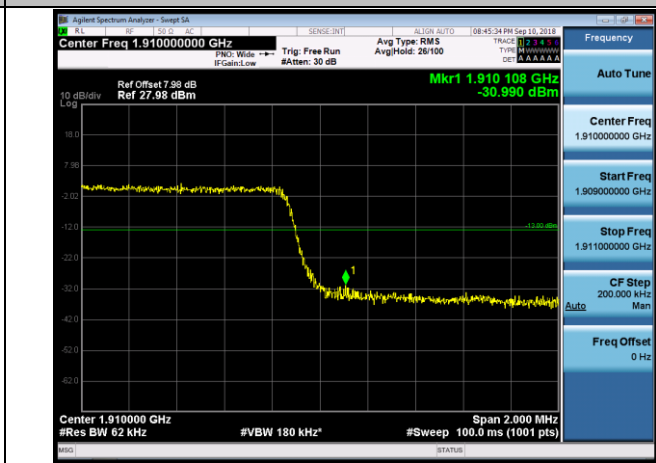

HCH_16QAM_15RB#0