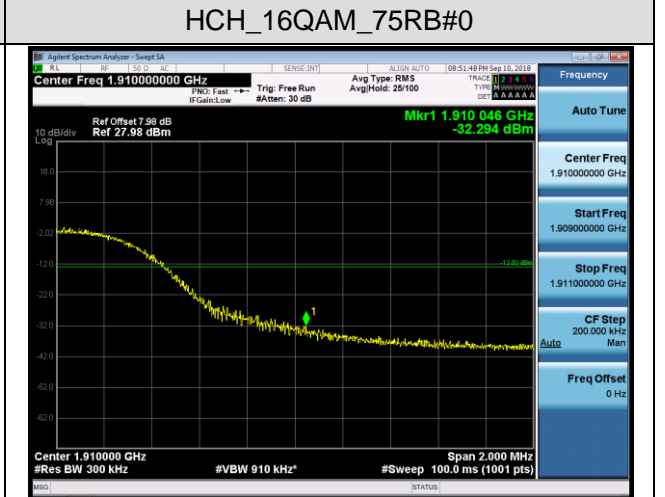

LCH_QPSK_50RB#0

LCH_16QAM_50RB#0

HCH_QPSK_50RB#0

HCH_16QAM_50RB#0

Channel Bandwidth: 15 MHz

LCH_QPSK_75RB#0

LCH_16QAM_75RB#0

HCH_QPSK_75RB#0

HCH_16QAM_75RB#0

Channel Bandwidth: 20 MHz

LCH_QPSK_100RB#0

LCH_16QAM_100RB#0

HCH_QPSK_100RB#0

HCH_16QAM_100RB#0

LTE BAND 4 Channel Bandwidth: 1.4 MHz

Channel Bandwidth: 3 MHz