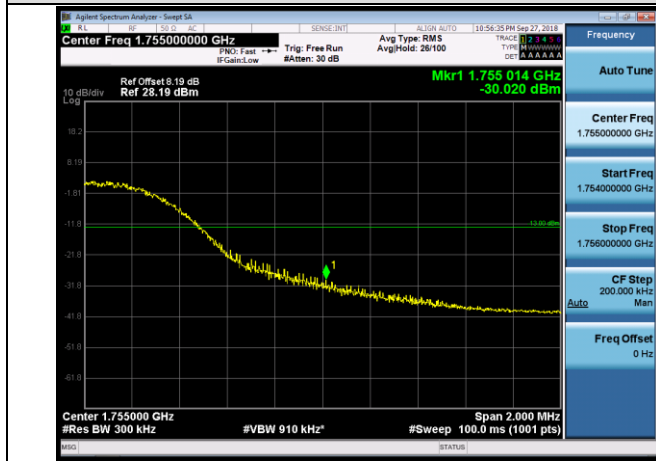

HCH_16QAM_25RB#0

Channel Bandwidth: 10 MHz

Channel Bandwidth: 15 MHz

LCH_QPSK_75RB#0

LCH_16QAM_75RB#0

HCH_QPSK_75RB#0

HCH_16QAM_75RB#0