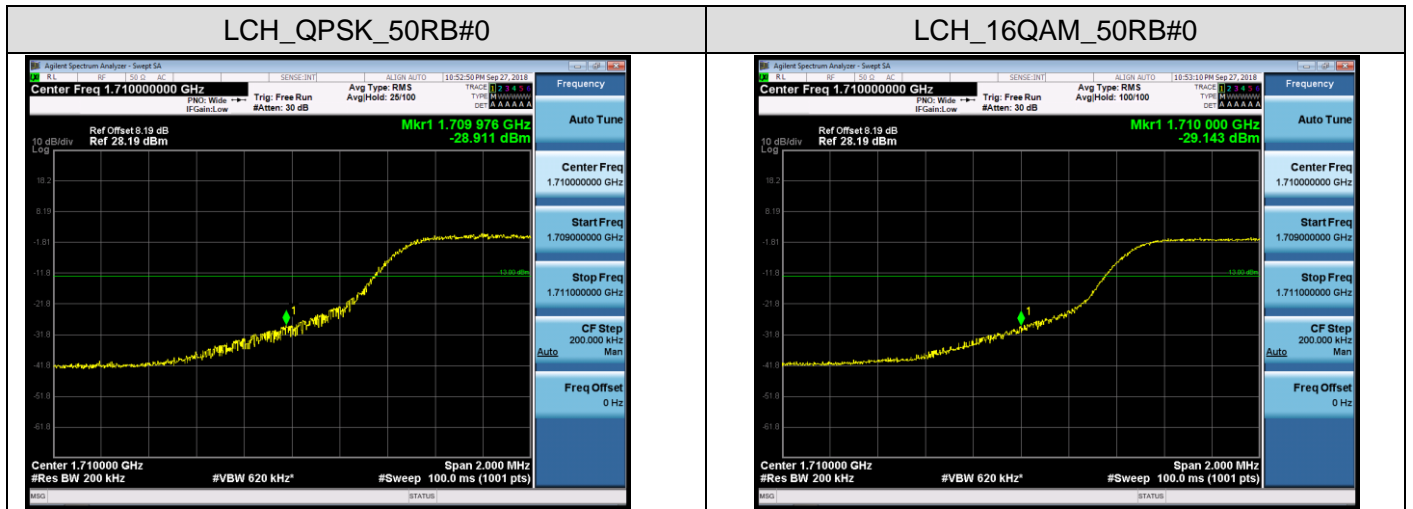

Channel Bandwidth: 10 MHz