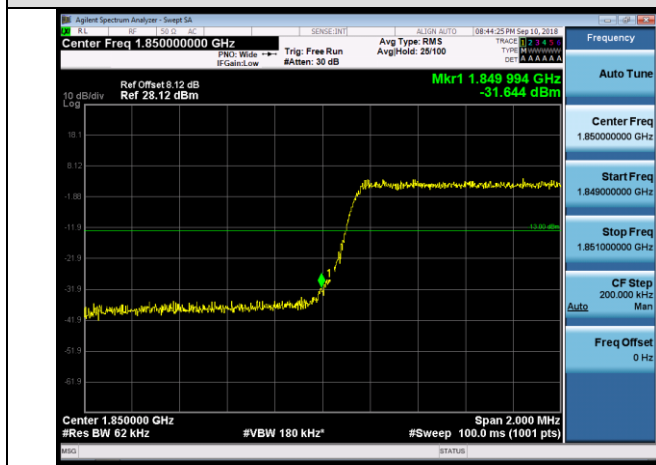

Channel Bandwidth: 10 MHz

LCH_QPSK_50RB#0

LCH_16QAM_50RB#0

MCH_QPSK_50RB#0

MCH_16QAM_50RB#0

HCH_QPSK_50RB#0

HCH_16QAM_50RB#0

APPENDIX C TEST PLOTS FOR BAND EDGES LTE BAND 2

Channel Bandwidth: 1.4 MHz

LCH_QPSK_6RB#0

LCH_16QAM_6RB#0

HCH_QPSK_6RB#0

HCH_16QAM_6RB#0

Channel Bandwidth: 3 MHz

LCH_QPSK_15RB#0

LCH_16QAM_15RB#0