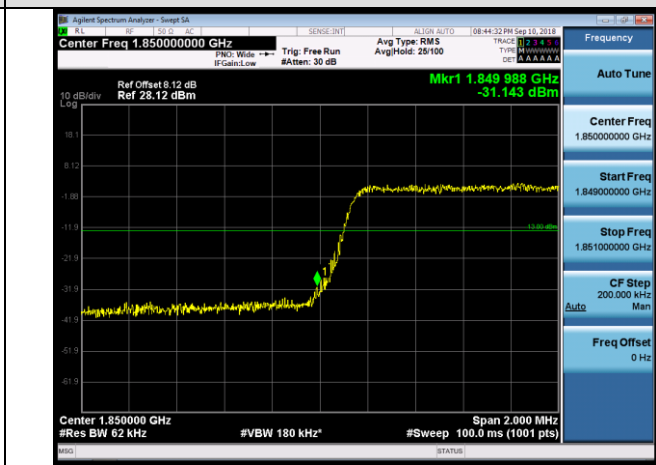

Channel Bandwidth: 10 MHz

LCH_QPSK_50RB#0

LCH_16QAM_50RB#0

MCH_QPSK_50RB#0

MCH_16QAM_50RB#0

HCH_QPSK_50RB#0

HCH_16QAM_50RB#0

APPENDIX C TEST PLOTS FOR BAND EDGES LTE BAND 2

Channel Bandwidth: 1.4 MHz

LCH_QPSK_6RB#0

LCH_16QAM_6RB#0

HCH_QPSK_6RB#0

HCH_16QAM_6RB#0

Channel Bandwidth: 3 MHz

LCH_QPSK_15RB#0

LCH_16QAM_15RB#0