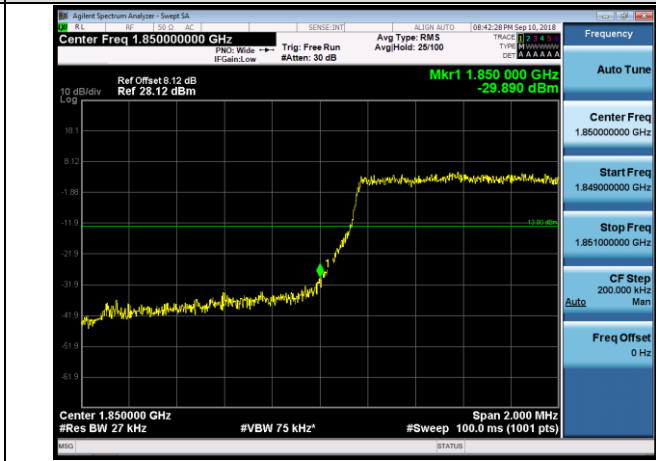

Channel Bandwidth: 10 MHz

LCH_QPSK_50RB#0

LCH_16QAM_50RB#0

MCH_QPSK_50RB#0

MCH_16QAM_50RB#0

HCH_QPSK_50RB#0

HCH_16QAM_50RB#0

APPENDIX C TEST PLOTS FOR BAND EDGES LTE BAND 2

Channel Bandwidth: 1.4 MHz

LCH_QPSK_6RB#0

LCH_16QAM_6RB#0

HCH_QPSK_6RB#0

HCH_16QAM_6RB#0

Channel Bandwidth: 3 MHz

LCH_QPSK_15RB#0

LCH_16QAM_15RB#0