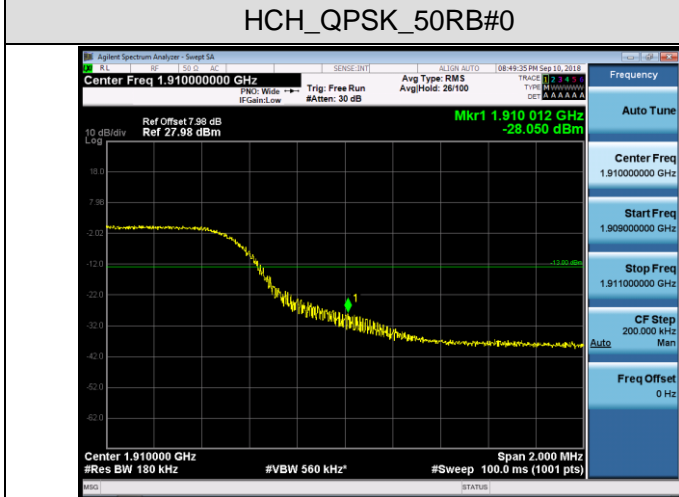

Channel Bandwidth: 10 MHz