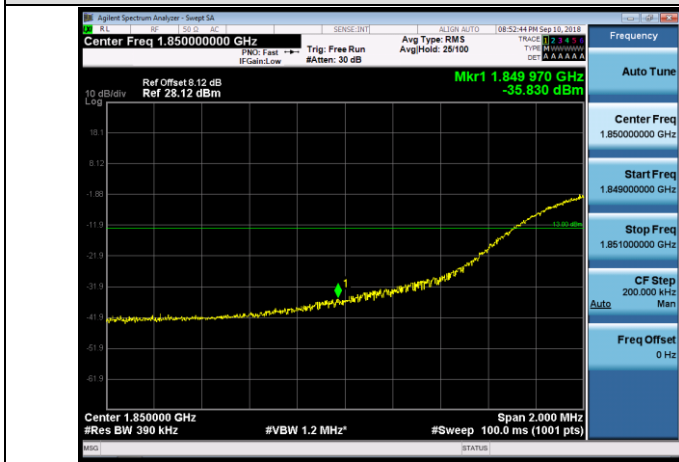

LCH_QPSK_50RB#0

LCH_16QAM_50RB#0

HCH_QPSK_50RB#0

HCH_16QAM_50RB#0

Channel Bandwidth: 15 MHz

LCH_QPSK_75RB#0

LCH_16QAM_75RB#0

HCH_QPSK_75RB#0

HCH_16QAM_75RB#0

Channel Bandwidth: 20 MHz

LCH_QPSK_100RB#0

LCH_16QAM_100RB#0

HCH_QPSK_100RB#0

HCH_16QAM_100RB#0

LTE BAND 4 Channel Bandwidth: 1.4 MHz

Channel Bandwidth: 3 MHz