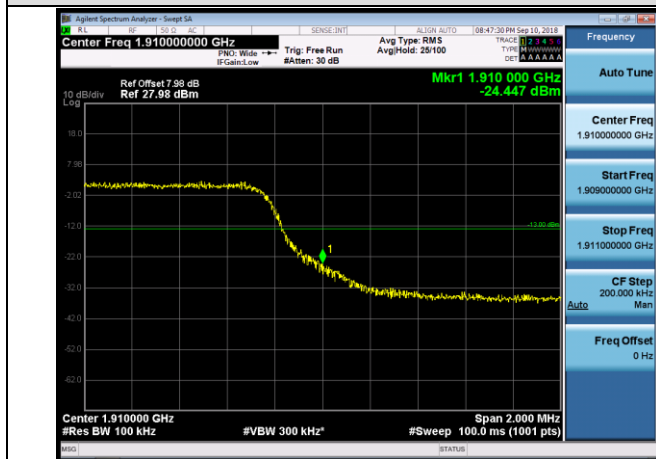

HCH_QPSK_15RB#0

HCH_16QAM_15RB#0

Channel Bandwidth: 5 MHz

LCH_QPSK_25RB#0

LCH_16QAM_25RB#0

HCH_QPSK_25RB#0

HCH_16QAM_25RB#0

Channel Bandwidth: 10 MHz