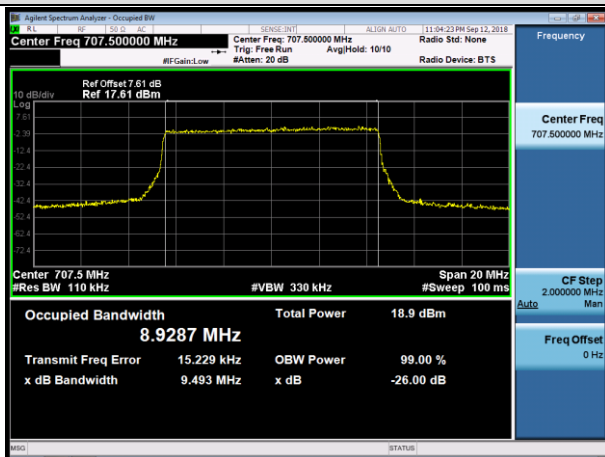

Channel Bandwidth: 10 MHz

LCH_QPSK_50RB#0

LCH_16QAM_50RB#0

MCH_QPSK_50RB#0

MCH_16QAM_50RB#0

HCH_QPSK_50RB#0

HCH_16QAM_50RB#0

APPENDIX C TEST PLOTS FOR BAND EDGES LTE BAND 2