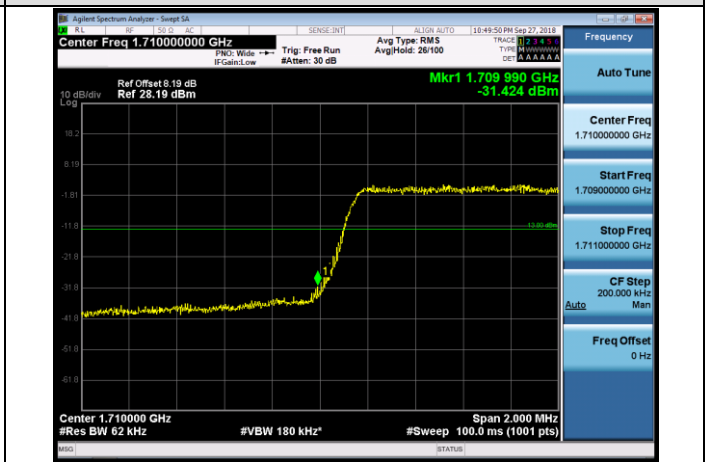

LCH_16QAM_15RB#0