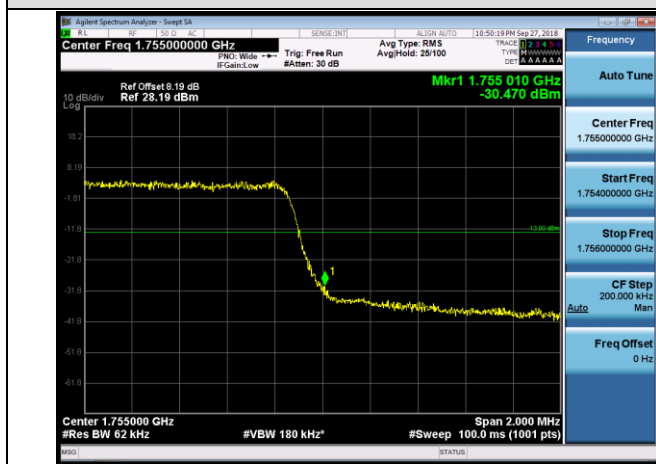

HCH_QPSK_15RB#0