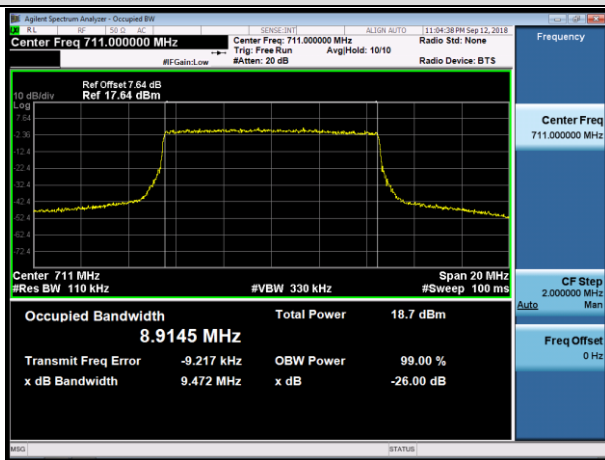

Channel Bandwidth: 10 MHz

LCH_QPSK_50RB#0

LCH_16QAM_50RB#0

MCH_QPSK_50RB#0

MCH_16QAM_50RB#0

HCH_QPSK_50RB#0

HCH_16QAM_50RB#0

APPENDIX C TEST PLOTS FOR BAND EDGES LTE BAND 2