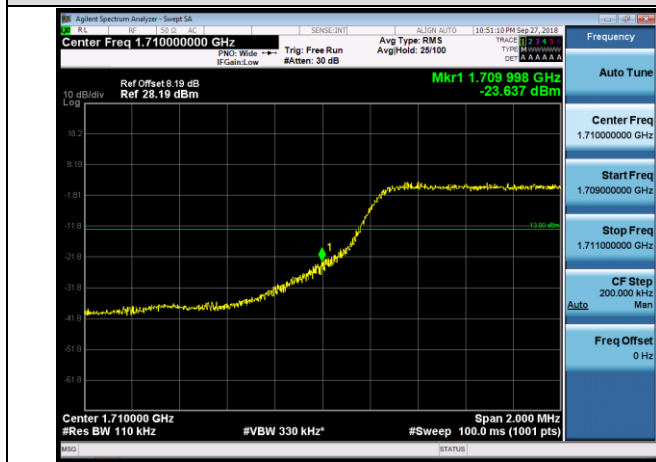

LCH_QPSK_15RB#0

LCH_16QAM_15RB#0

HCH_QPSK_15RB#0

HCH_16QAM_15RB#0

Channel Bandwidth: 5 MHz

LCH_QPSK_25RB#0

LCH_16QAM_25RB#0

HCH_QPSK_25RB#0