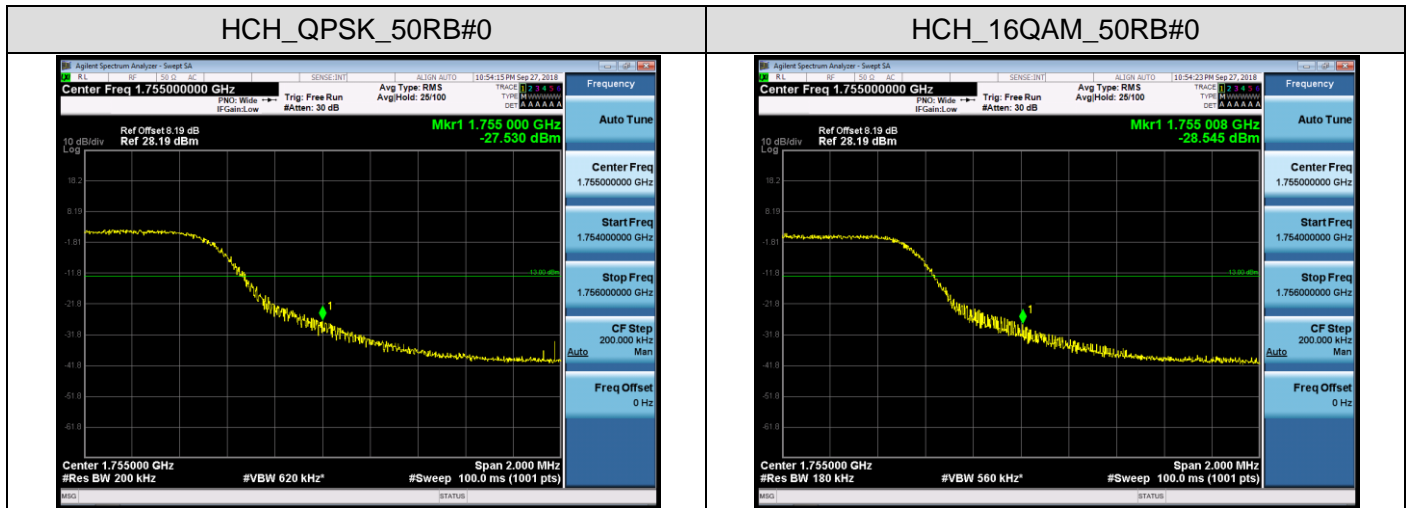

Channel Bandwidth: 10 MHz