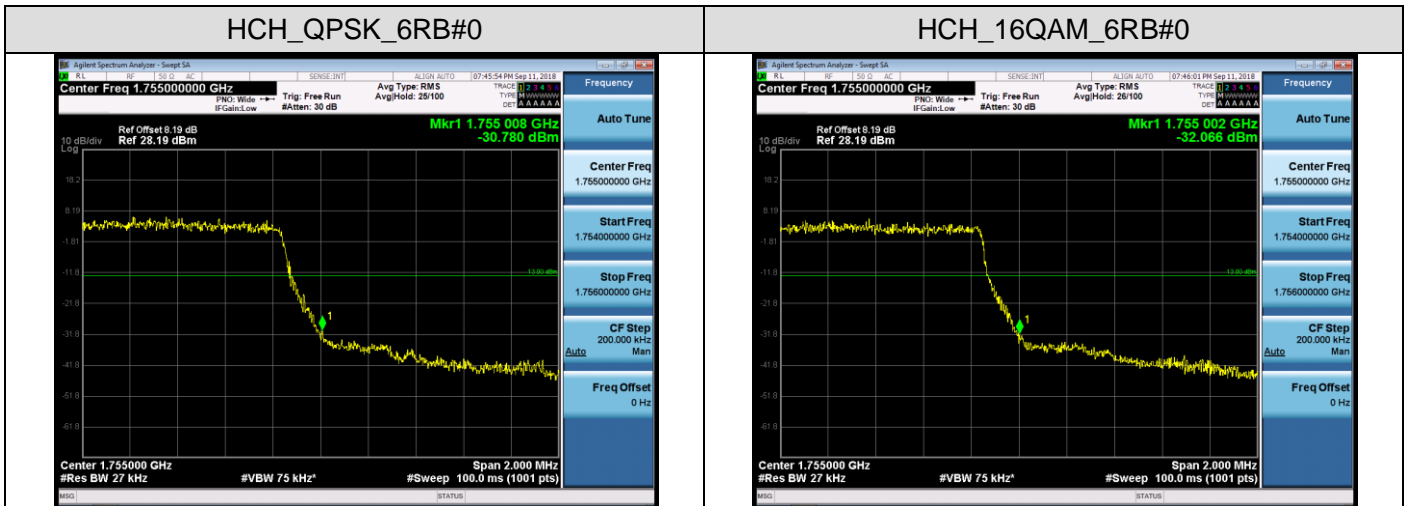

HCH_16QAM_75RB#0

Channel Bandwidth: 20 MHz

LCH_QPSK_100RB#0

LCH_16QAM_100RB#0

HCH_QPSK_100RB#0

HCH_16QAM_100RB#0

LTE BAND 4 Channel Bandwidth: 1.4 MHz

Channel Bandwidth: 3 MHz