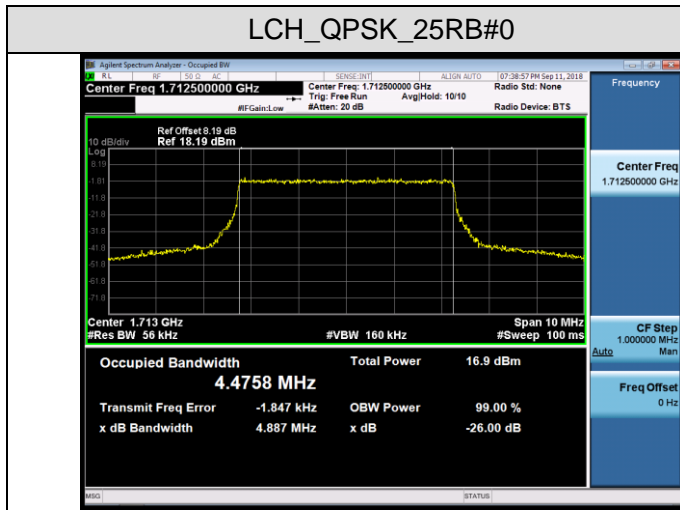

MCH_QPSK_25RB#0

Channel Bandwidth: 5 MHz

LCH_QPSK_25RB#0