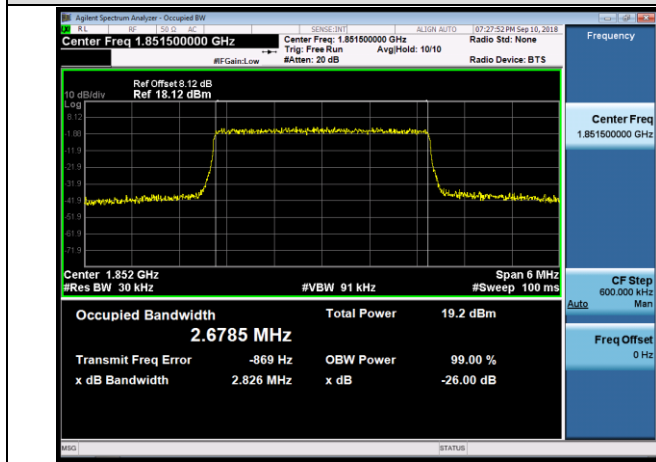

Channel Bandwidth: 3 MHz

LCH_QPSK_15RB#0