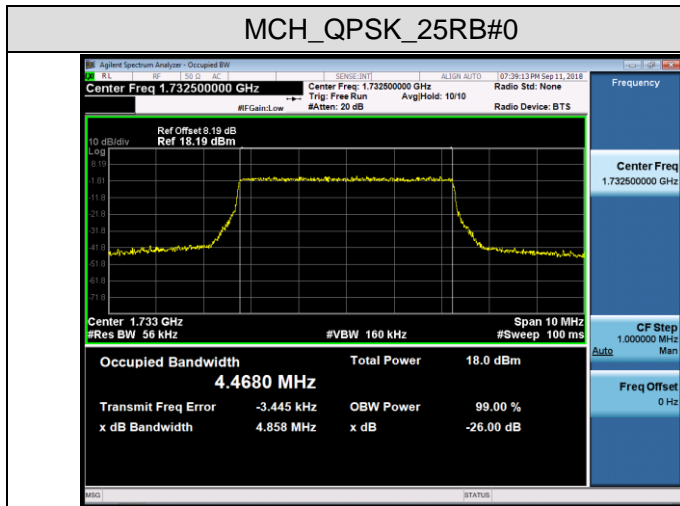

HCH_QPSK_25RB#0