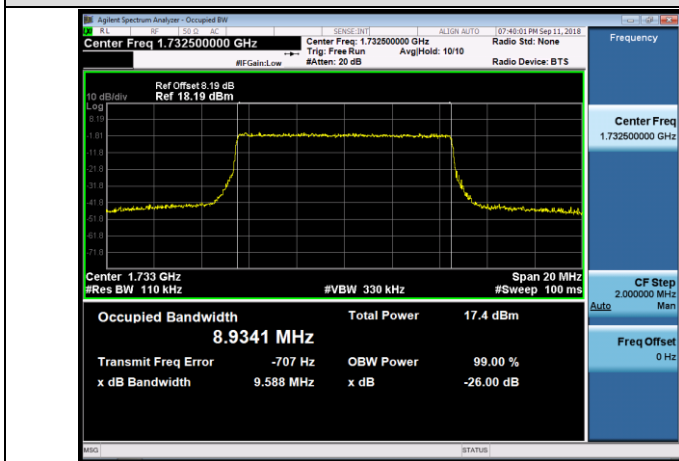

HCH_QPSK_25RB#0

HCH_16QAM_25RB#0

Channel Bandwidth: 10 MHz

LCH_QPSK_50RB#0

LCH_16QAM_50RB#0

MCH_QPSK_50RB#0

MCH_16QAM_50RB#0

HCH_QPSK_50RB#0