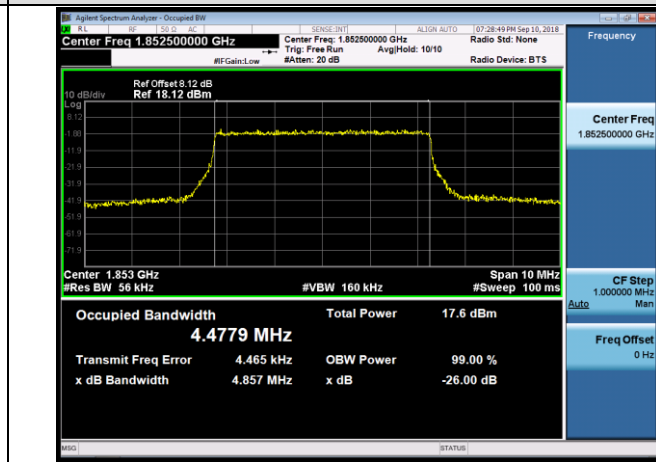

LCH_16QAM_25RB#0