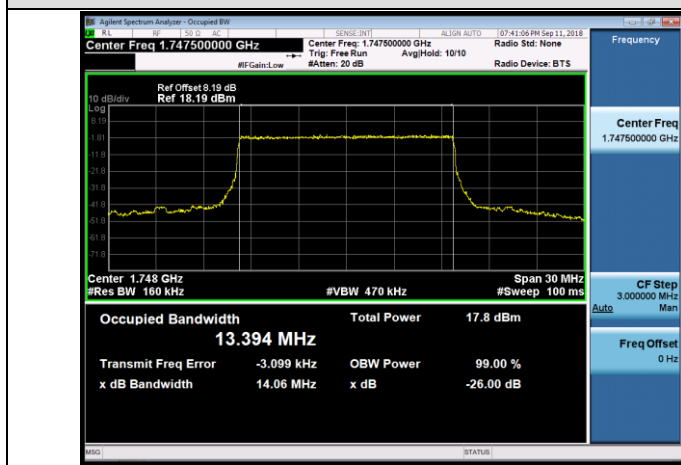

HCH_16QAM_50RB#0

Channel Bandwidth: 15 MHz

LCH_QPSK_75RB#0

LCH_16QAM_75RB#0

MCH_QPSK_75RB#0

MCH_16QAM_75RB#0

HCH_QPSK_75RB#0

HCH_16QAM_75RB#0