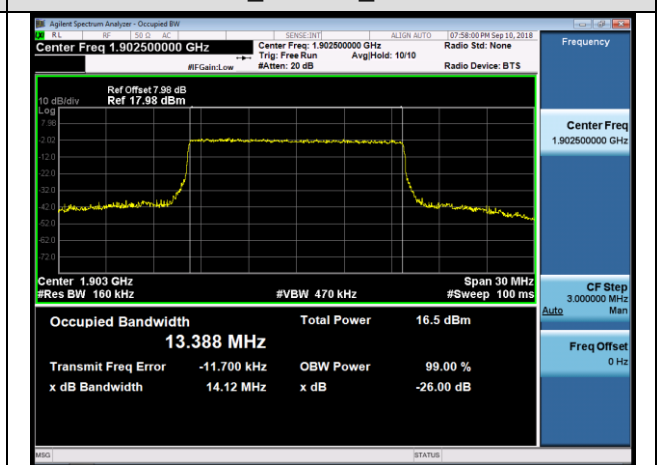

HCH_16QAM_75RB#0