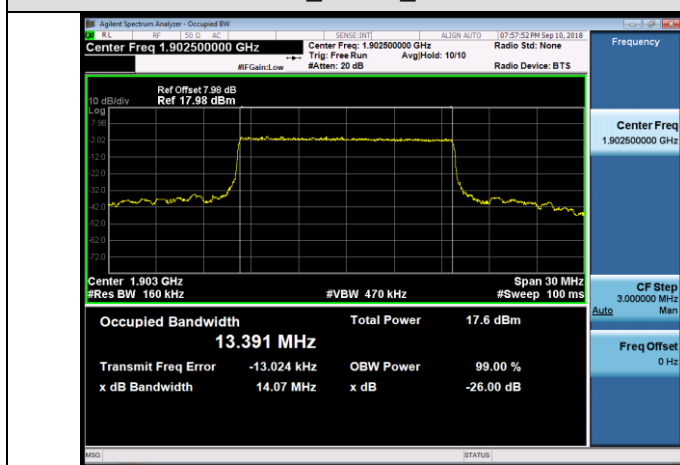

HCH_QPSK_75RB#0