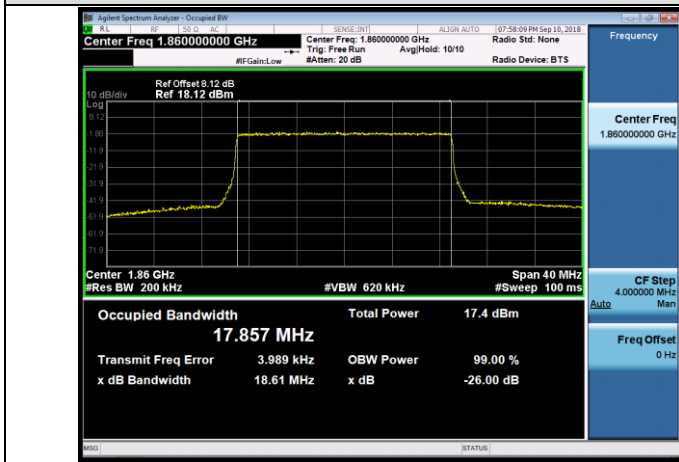

Channel Bandwidth: 20 MHz

LCH_QPSK_100RB#0