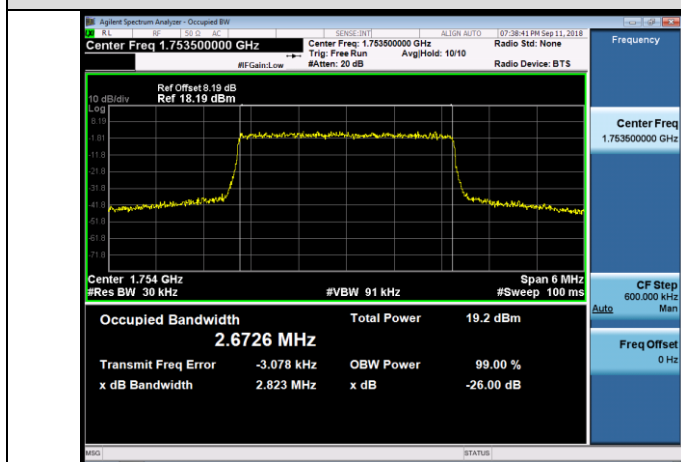

HCH_QPSK_15RB#0