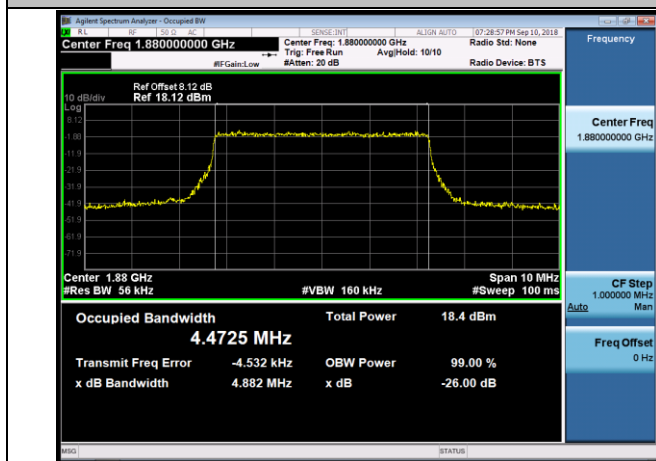

MCH_QPSK_25RB#0