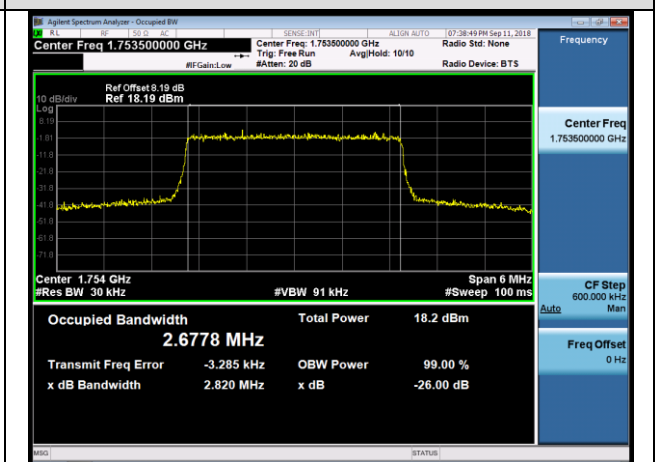

HCH_16QAM_15RB#0