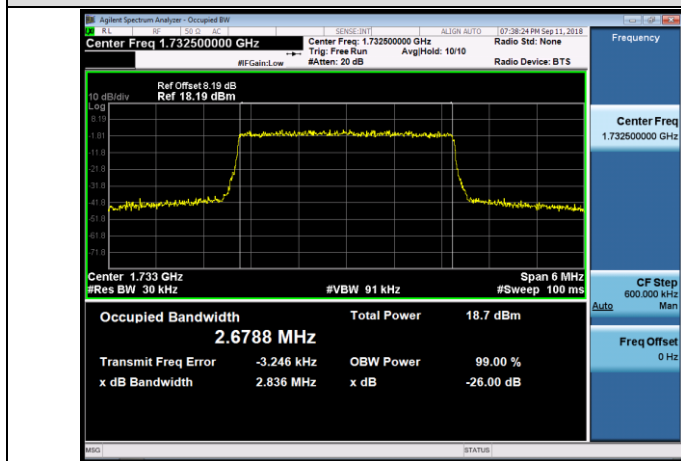

MCH_16QAM_100RB#0

HCH_QPSK_100RB#0

HCH_16QAM_100RB#0

LTE Band 4 Channel Bandwidth: 1.4 MHz

Channel Bandwidth: 3 MHz

LCH_QPSK_15RB#0

LCH_16QAM_15RB#0

MCH_QPSK_15RB#0