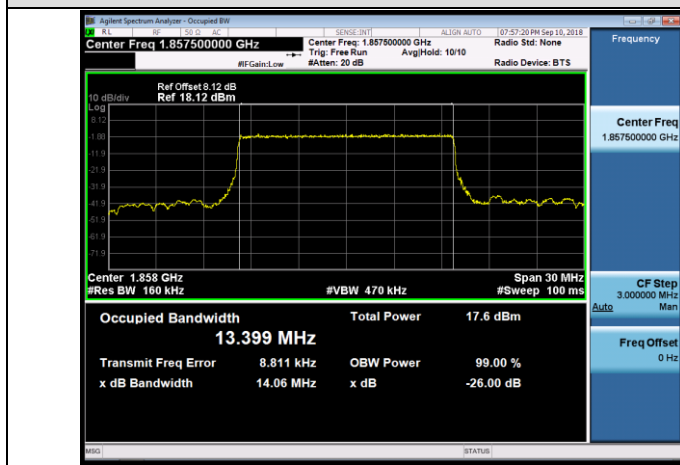

LCH_16QAM_50RB#0

MCH_QPSK_50RB#0

MCH_16QAM_50RB#0

HCH_QPSK_50RB#0

HCH_16QAM_50RB#0

Channel Bandwidth: 15 MHz

LCH_QPSK_75RB#0

LCH_16QAM_75RB#0