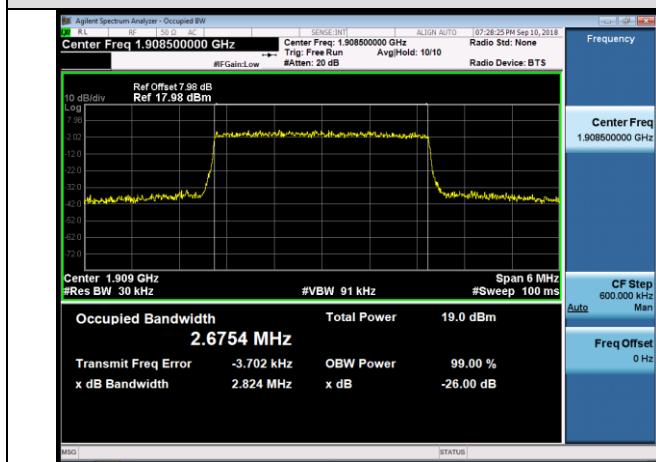

Channel Bandwidth: 3 MHz

LCH_QPSK_15RB#0

LCH_16QAM_15RB#0

MCH_QPSK_15RB#0

MCH_16QAM_15RB#0

HCH_QPSK_15RB#0

HCH_16QAM_15RB#0

Channel Bandwidth: 5 MHz