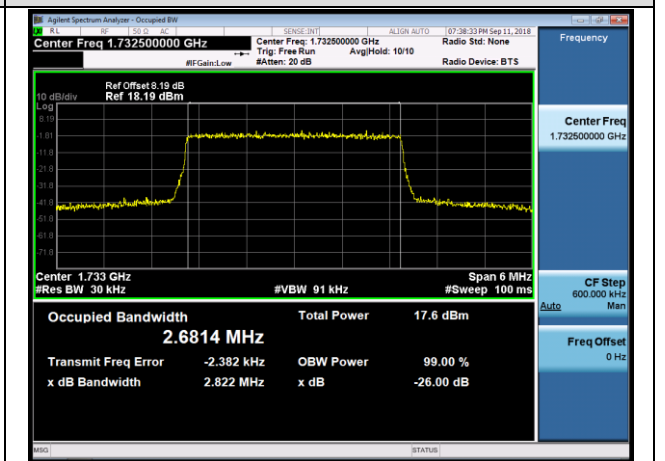

MCH_16QAM_15RB#0