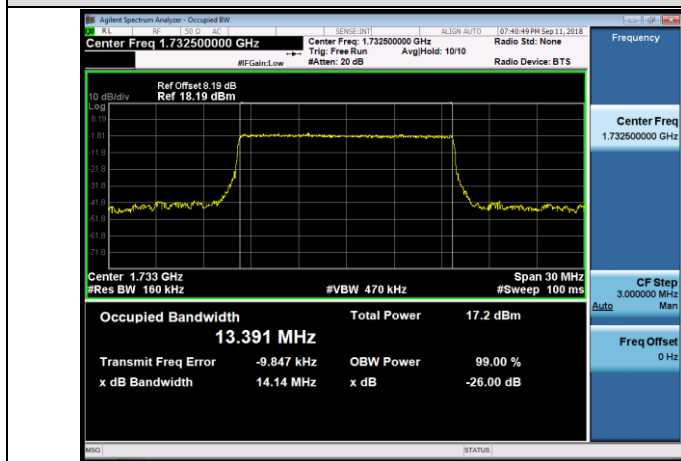

HCH_16QAM_50RB#0

Channel Bandwidth: 15 MHz

LCH_QPSK_75RB#0

LCH_16QAM_75RB#0

MCH_QPSK_75RB#0

MCH_16QAM_75RB#0

HCH_QPSK_75RB#0

HCH_16QAM_75RB#0