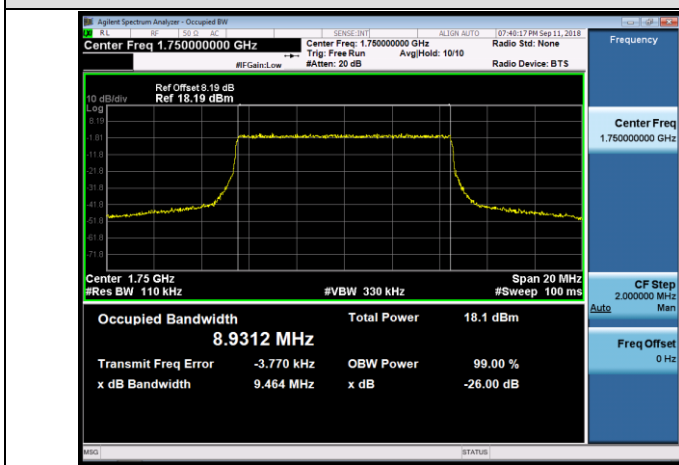

HCH_QPSK_25RB#0

HCH_16QAM_25RB#0

Channel Bandwidth: 10 MHz

LCH_QPSK_50RB#0

LCH_16QAM_50RB#0

MCH_QPSK_50RB#0

MCH_16QAM_50RB#0

HCH_QPSK_50RB#0