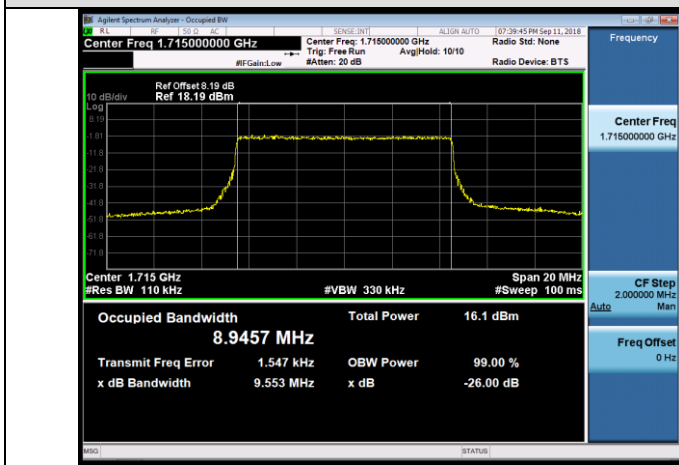

HCH_QPSK_25RB#0

HCH_16QAM_25RB#0

Channel Bandwidth: 10 MHz

LCH_QPSK_50RB#0

LCH_16QAM_50RB#0

MCH_QPSK_50RB#0

MCH_16QAM_50RB#0

HCH_QPSK_50RB#0