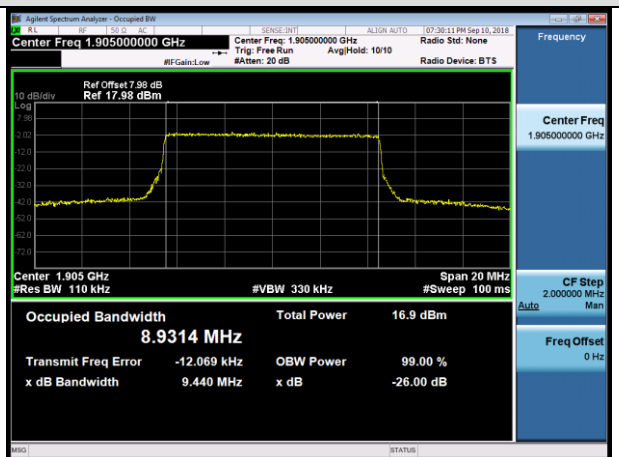

LCH_16QAM_50RB#0

MCH_QPSK_50RB#0

MCH_16QAM_50RB#0

HCH_QPSK_50RB#0

HCH_16QAM_50RB#0

Channel Bandwidth: 15 MHz

LCH_QPSK_75RB#0

LCH_16QAM_75RB#0