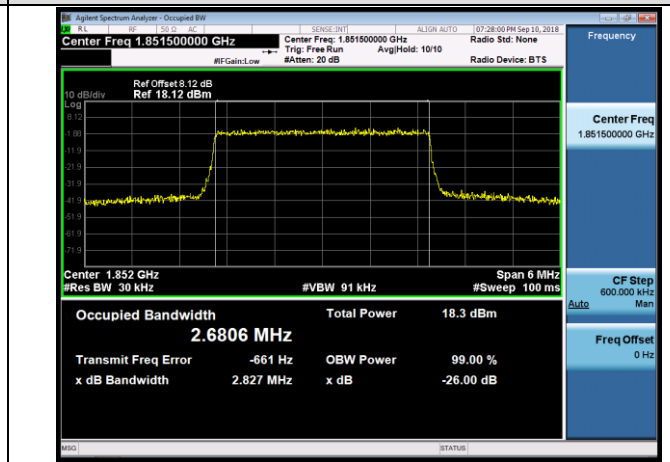

APPENDIX B TEST PLOTS FOR OCCUPIED BANDWIDTH (99%) EMISSION BANDWIDTH (-26dBc) LTE Band 2 Channel Bandwidth: 1.4 MHz

LCH_QPSK_6RB#0

LCH_16QAM_6RB#0

MCH_QPSK_6RB#0

MCH_16QAM_6RB#0

HCH_QPSK_6RB#0

HCH_16QAM_6RB#0

Channel Bandwidth: 3 MHz

LCH_QPSK_15RB#0

LCH_16QAM_15RB#0

MCH_QPSK_15RB#0

MCH_16QAM_15RB#0

HCH_QPSK_15RB#0

HCH_16QAM_15RB#0

Channel Bandwidth: 5 MHz