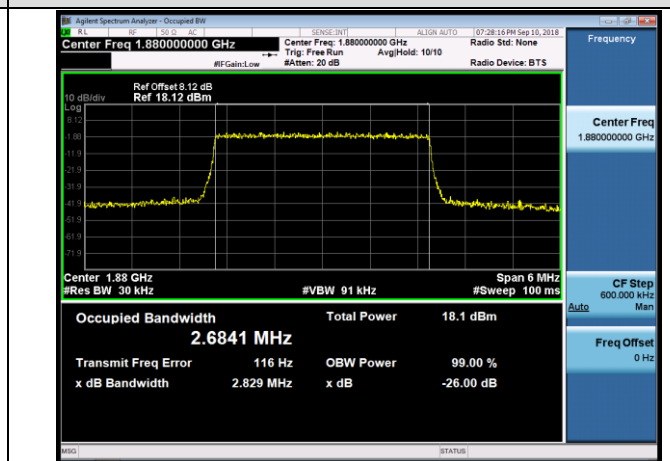

Channel Bandwidth: 3 MHz

LCH_QPSK_15RB#0

LCH_16QAM_15RB#0

MCH_QPSK_15RB#0

MCH_16QAM_15RB#0

HCH_QPSK_15RB#0

HCH_16QAM_15RB#0

Channel Bandwidth: 5 MHz