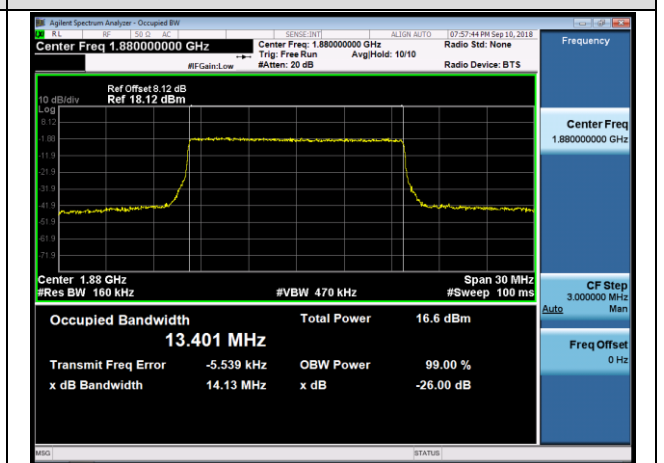

MCH_16QAM_75RB#0