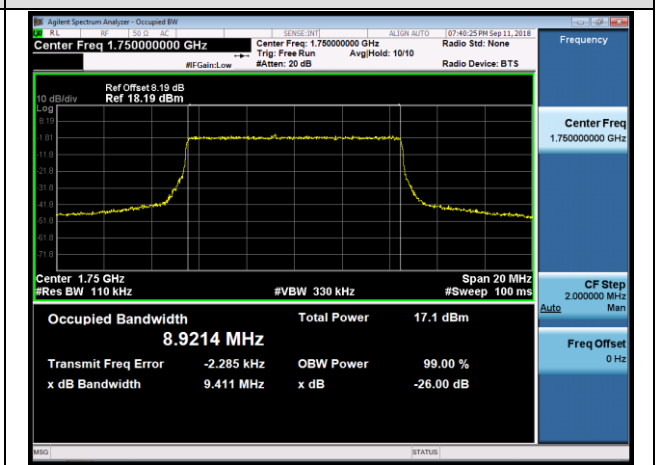

HCH_16QAM_50RB#0