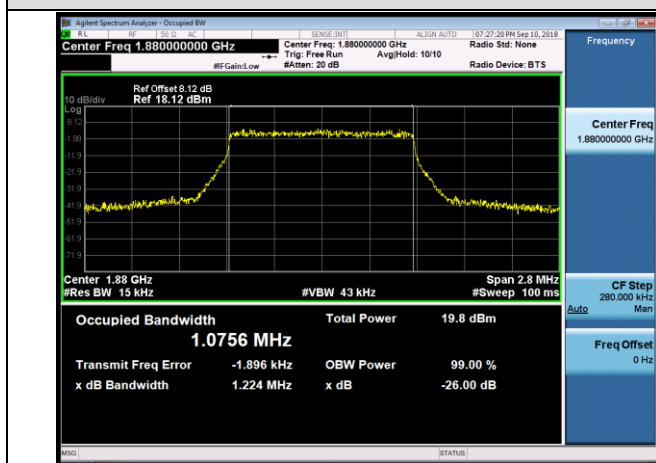

APPENDIX B TEST PLOTS FOR OCCUPIED BANDWIDTH (99%) EMISSION BANDWIDTH (-26dBc) LTE Band 2 Channel Bandwidth: 1.4 MHz

LCH_QPSK_6RB#0

LCH_16QAM_6RB#0

MCH_QPSK_6RB#0

MCH_16QAM_6RB#0

HCH_QPSK_6RB#0

HCH_16QAM_6RB#0