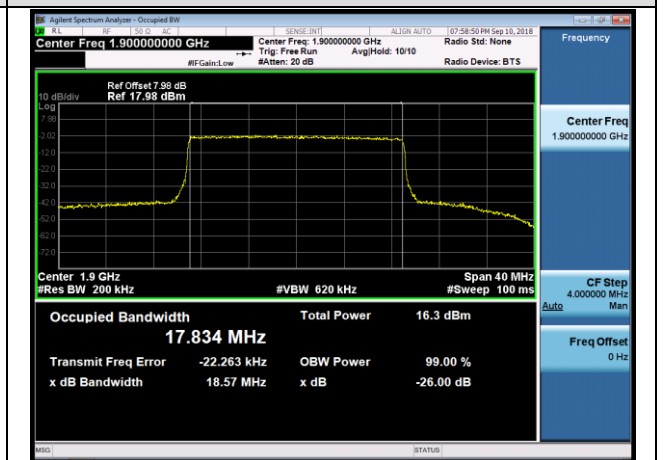

MCH_16QAM_100RB#0

HCH_QPSK_100RB#0

HCH_16QAM_100RB#0

LTE Band 4 Channel Bandwidth: 1.4 MHz

Channel Bandwidth: 3 MHz

LCH_QPSK_15RB#0

LCH_16QAM_15RB#0

MCH_QPSK_15RB#0