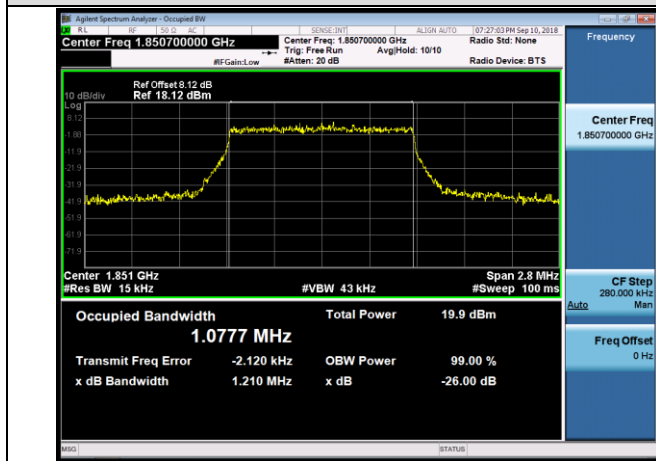

APPENDIX B TEST PLOTS FOR OCCUPIED BANDWIDTH (99%) EMISSION BANDWIDTH (-26dBc) LTE Band 2 Channel Bandwidth: 1.4 MHz

LCH_QPSK_6RB#0

LCH_16QAM_6RB#0

MCH_QPSK_6RB#0

MCH_16QAM_6RB#0

HCH_QPSK_6RB#0

HCH_16QAM_6RB#0