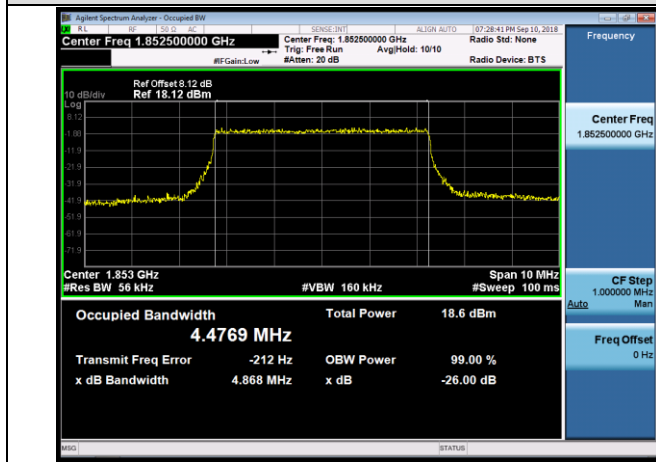

Channel Bandwidth: 5 MHz

LCH_QPSK_25RB#0