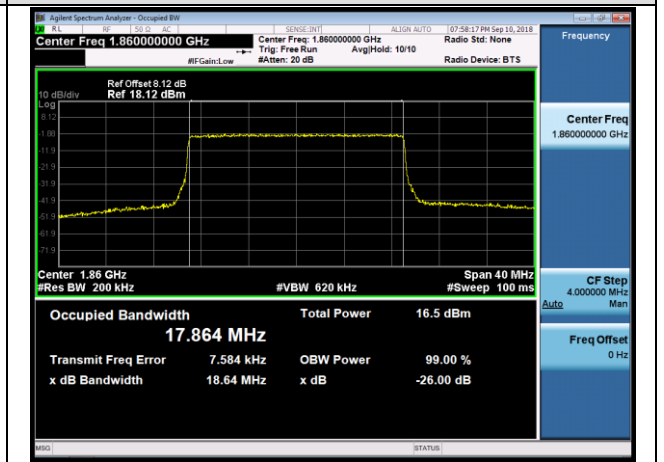

LCH_16QAM_100RB#0