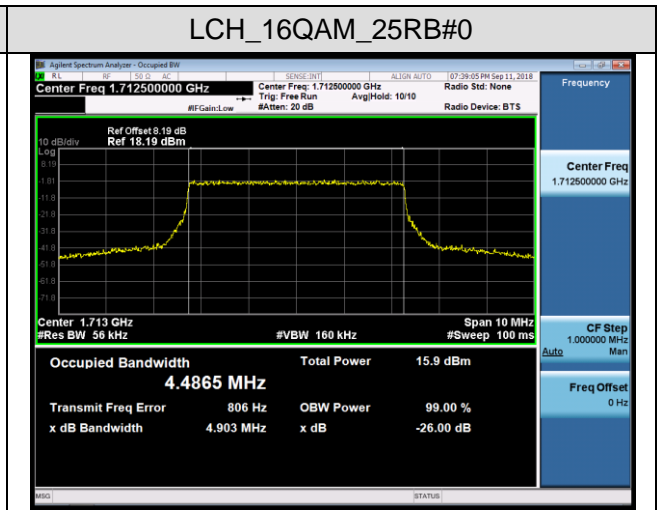

MCH_16QAM_25RB#0

LCH_16QAM_25RB#0