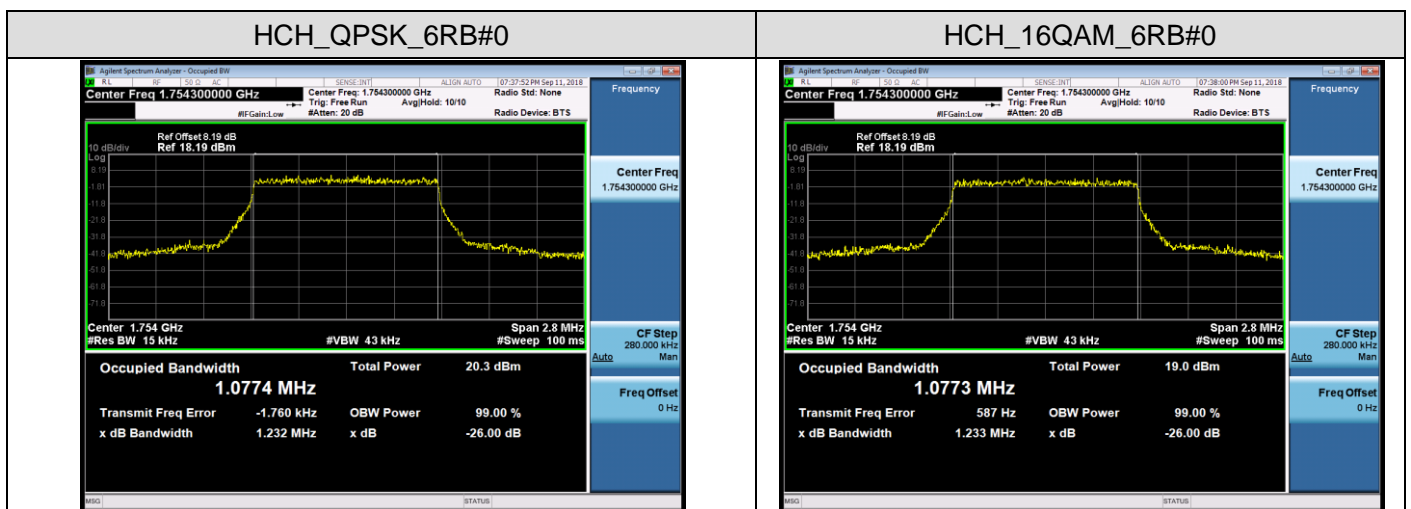

MCH_16QAM_100RB#0

HCH_QPSK_100RB#0

HCH_16QAM_100RB#0

LTE Band 4 Channel Bandwidth: 1.4 MHz

Channel Bandwidth: 3 MHz

LCH_QPSK_15RB#0

LCH_16QAM_15RB#0

MCH_QPSK_15RB#0