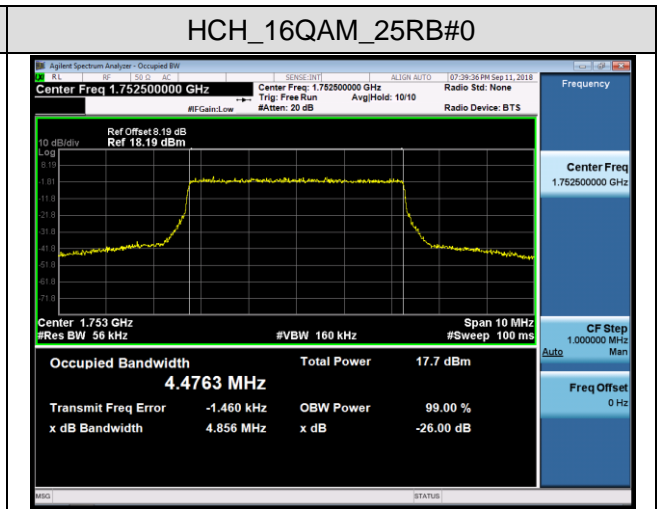

Channel Bandwidth: 5 MHz