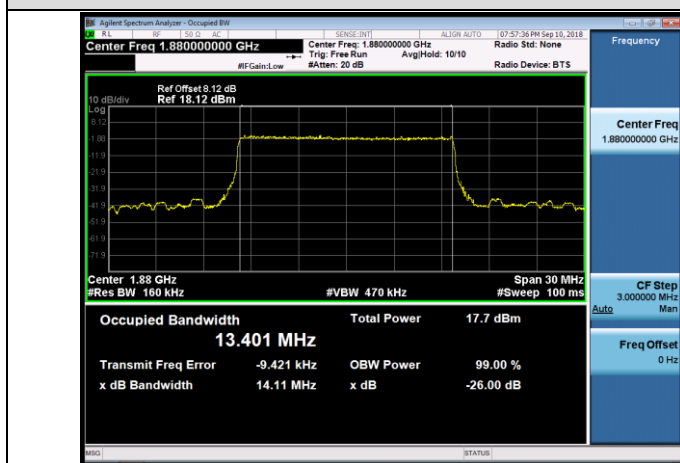

MCH_QPSK_75RB#0