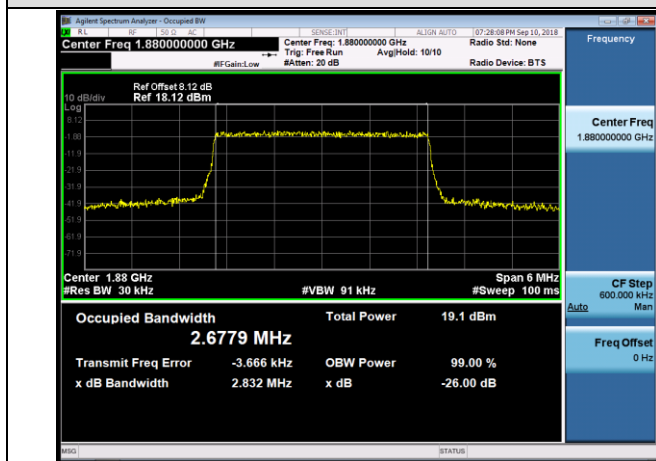

Channel Bandwidth: 3 MHz

LCH_QPSK_15RB#0

LCH_16QAM_15RB#0

MCH_QPSK_15RB#0

MCH_16QAM_15RB#0

HCH_QPSK_15RB#0

HCH_16QAM_15RB#0

Channel Bandwidth: 5 MHz