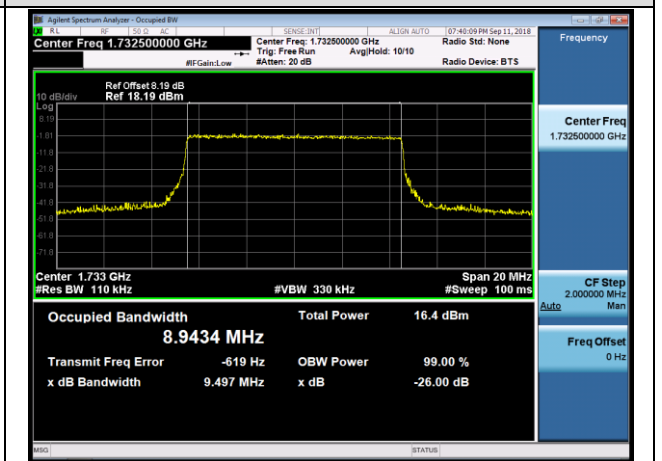

HCH_QPSK_25RB#0

HCH_16QAM_25RB#0

Channel Bandwidth: 10 MHz

LCH_QPSK_50RB#0

LCH_16QAM_50RB#0

MCH_QPSK_50RB#0

MCH_16QAM_50RB#0

HCH_QPSK_50RB#0