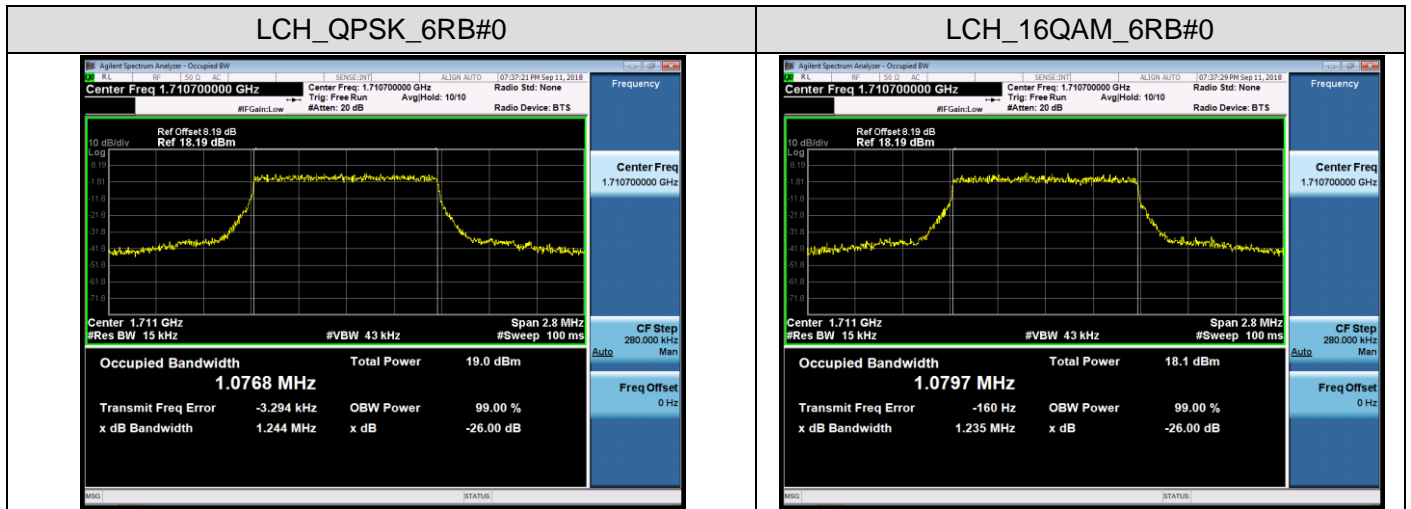

MCH_16QAM_100RB#0

HCH_QPSK_100RB#0

HCH_16QAM_100RB#0

LTE Band 4 Channel Bandwidth: 1.4 MHz

Channel Bandwidth: 3 MHz

LCH_QPSK_15RB#0

LCH_16QAM_15RB#0

MCH_QPSK_15RB#0