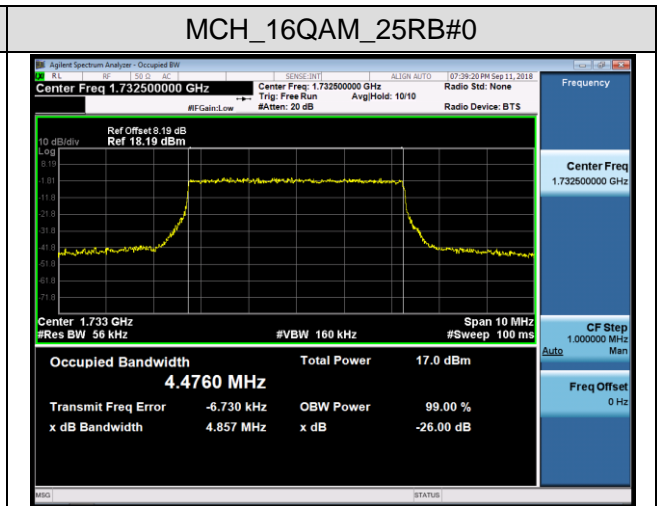

HCH_16QAM_25RB#0