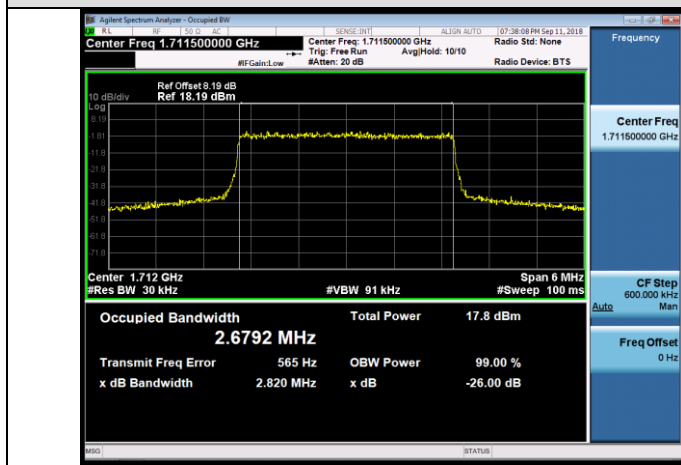

MCH_16QAM_100RB#0

HCH_QPSK_100RB#0

HCH_16QAM_100RB#0

LTE Band 4 Channel Bandwidth: 1.4 MHz

Channel Bandwidth: 3 MHz

LCH_QPSK_15RB#0

LCH_16QAM_15RB#0

MCH_QPSK_15RB#0