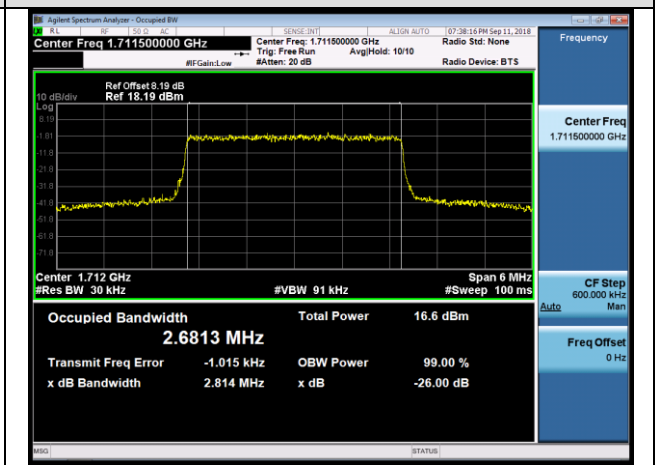

MCH_16QAM_100RB#0

HCH_QPSK_100RB#0

HCH_16QAM_100RB#0

LTE Band 4 Channel Bandwidth: 1.4 MHz

Channel Bandwidth: 3 MHz

LCH_QPSK_15RB#0

LCH_16QAM_15RB#0

MCH_QPSK_15RB#0