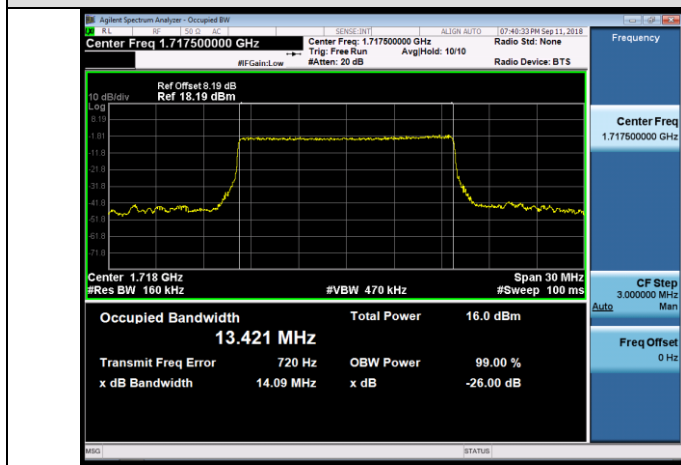

Channel Bandwidth: 15 MHz

LCH_QPSK_75RB#0