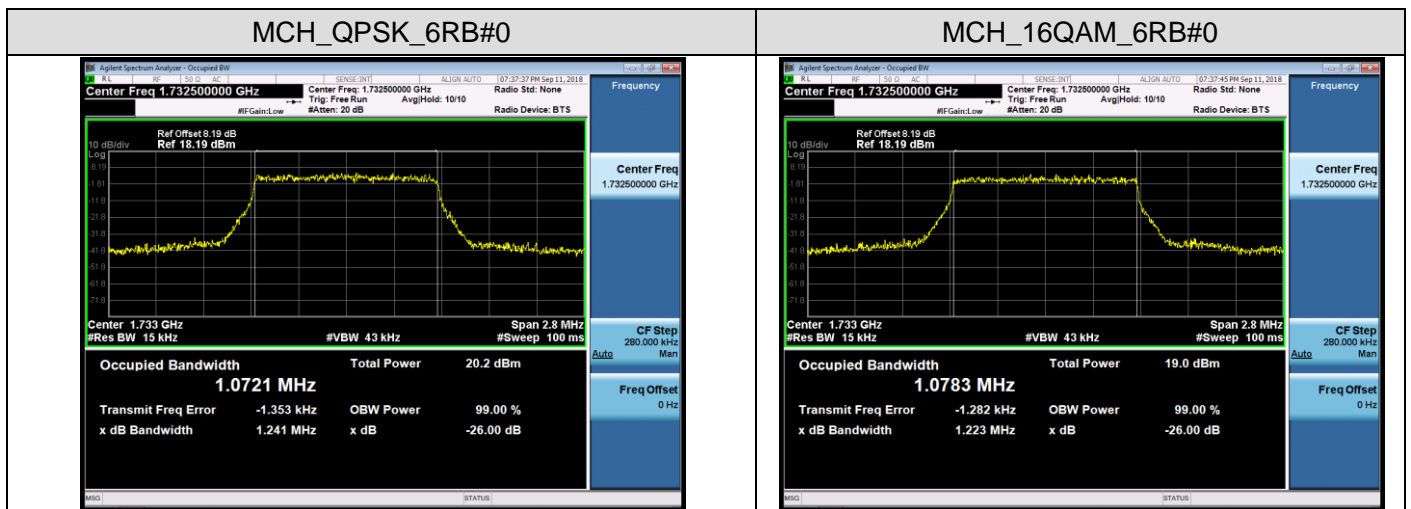

MCH_16QAM_100RB#0

HCH_QPSK_100RB#0

HCH_16QAM_100RB#0

LTE Band 4 Channel Bandwidth: 1.4 MHz

Channel Bandwidth: 3 MHz

LCH_QPSK_15RB#0

LCH_16QAM_15RB#0

MCH_QPSK_15RB#0