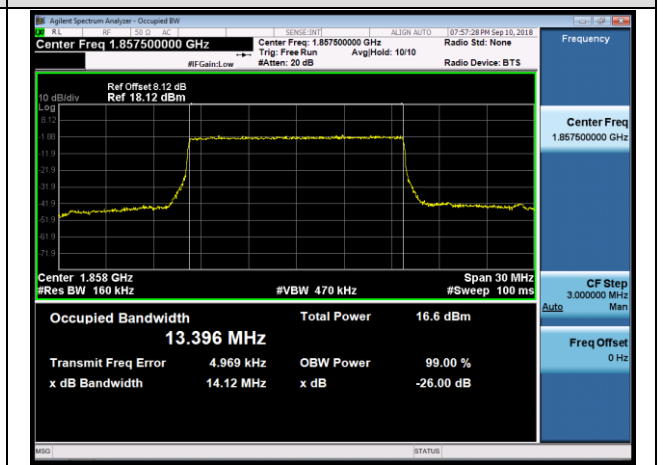

LCH_16QAM_50RB#0

MCH_QPSK_50RB#0

MCH_16QAM_50RB#0

HCH_QPSK_50RB#0

HCH_16QAM_50RB#0

Channel Bandwidth: 15 MHz

LCH_QPSK_75RB#0

LCH_16QAM_75RB#0