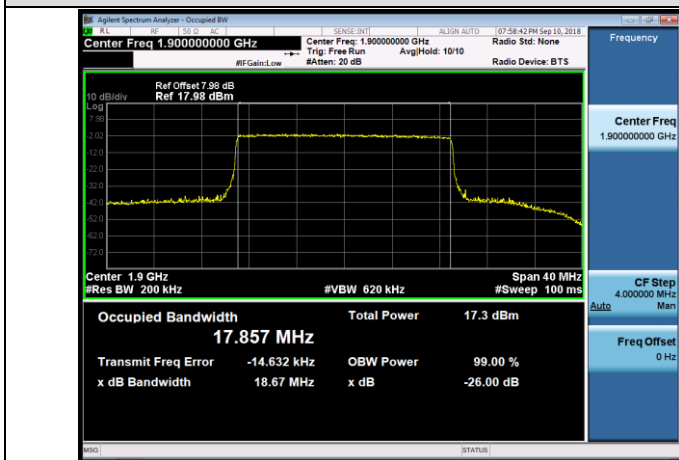

MCH_16QAM_100RB#0

HCH_QPSK_100RB#0

HCH_16QAM_100RB#0

LTE Band 4 Channel Bandwidth: 1.4 MHz

Channel Bandwidth: 3 MHz

LCH_QPSK_15RB#0

LCH_16QAM_15RB#0

MCH_QPSK_15RB#0