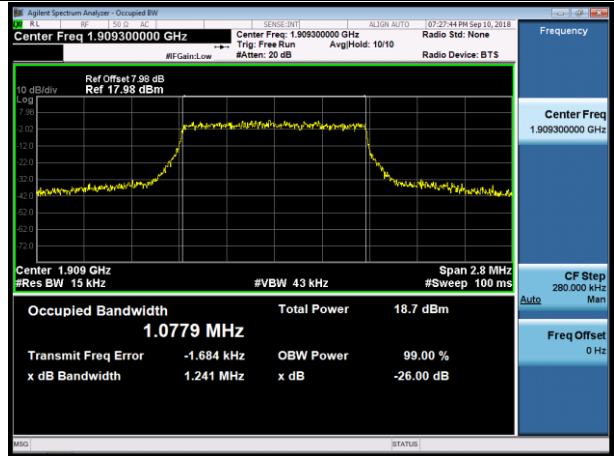

APPENDIX B TEST PLOTS FOR OCCUPIED BANDWIDTH (99%) EMISSION BANDWIDTH (-26dBc) LTE Band 2 Channel Bandwidth: 1.4 MHz

LCH_QPSK_6RB#0

LCH_16QAM_6RB#0

MCH_QPSK_6RB#0

MCH_16QAM_6RB#0

HCH_QPSK_6RB#0

HCH_16QAM_6RB#0