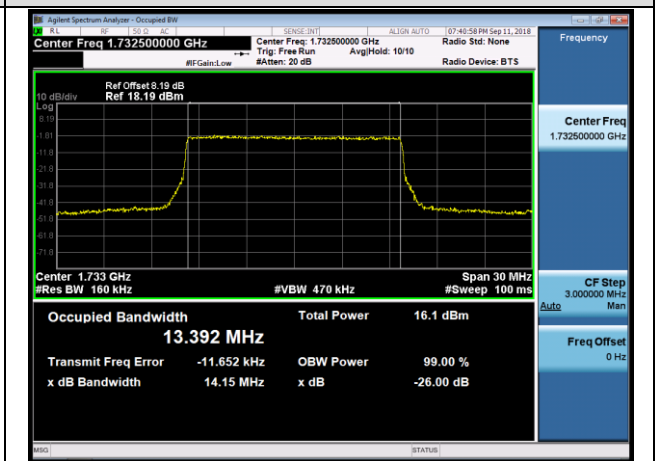

HCH_16QAM_50RB#0

Channel Bandwidth: 15 MHz

LCH_QPSK_75RB#0

LCH_16QAM_75RB#0

MCH_QPSK_75RB#0

MCH_16QAM_75RB#0

HCH_QPSK_75RB#0

HCH_16QAM_75RB#0