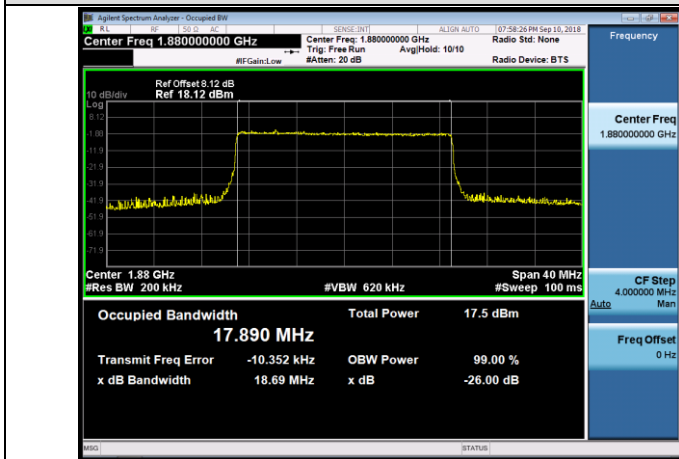

MCH_16QAM_100RB#0

HCH_QPSK_100RB#0

HCH_16QAM_100RB#0

LTE Band 4 Channel Bandwidth: 1.4 MHz

Channel Bandwidth: 3 MHz

LCH_QPSK_15RB#0

LCH_16QAM_15RB#0

MCH_QPSK_15RB#0