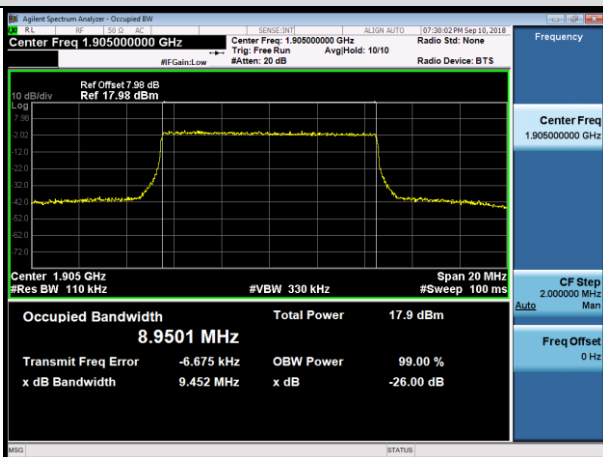

LCH_16QAM_50RB#0

MCH_QPSK_50RB#0

MCH_16QAM_50RB#0

HCH_QPSK_50RB#0

HCH_16QAM_50RB#0

Channel Bandwidth: 15 MHz

LCH_QPSK_75RB#0

LCH_16QAM_75RB#0