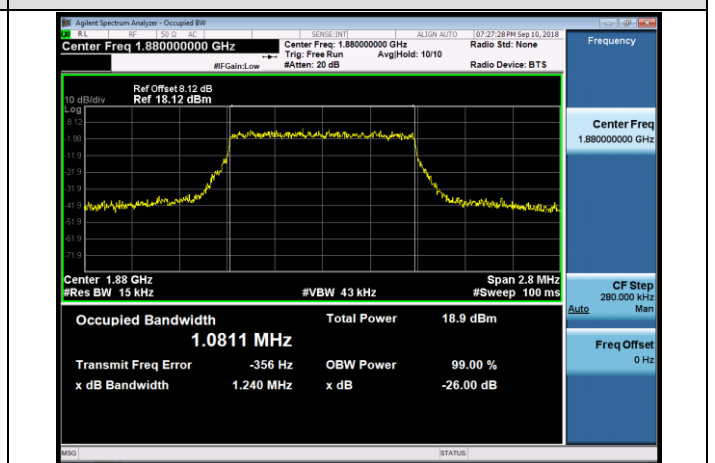

APPENDIX B TEST PLOTS FOR OCCUPIED BANDWIDTH (99%) EMISSION BANDWIDTH (-26dBc) LTE Band 2 Channel Bandwidth: 1.4 MHz

LCH_QPSK_6RB#0

LCH_16QAM_6RB#0

MCH_QPSK_6RB#0

MCH_16QAM_6RB#0

HCH_QPSK_6RB#0

HCH_16QAM_6RB#0

Channel Bandwidth: 3 MHz

LCH_QPSK_15RB#0

LCH_16QAM_15RB#0

MCH_QPSK_15RB#0

MCH_16QAM_15RB#0

HCH_QPSK_15RB#0

HCH_16QAM_15RB#0

Channel Bandwidth: 5 MHz