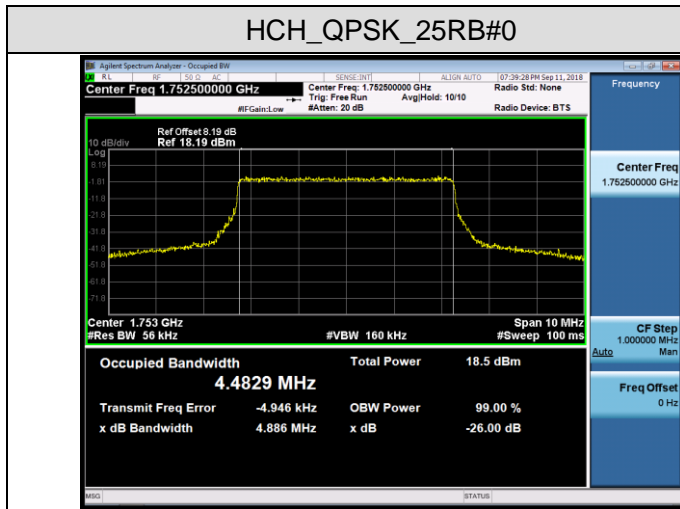

Channel Bandwidth: 5 MHz