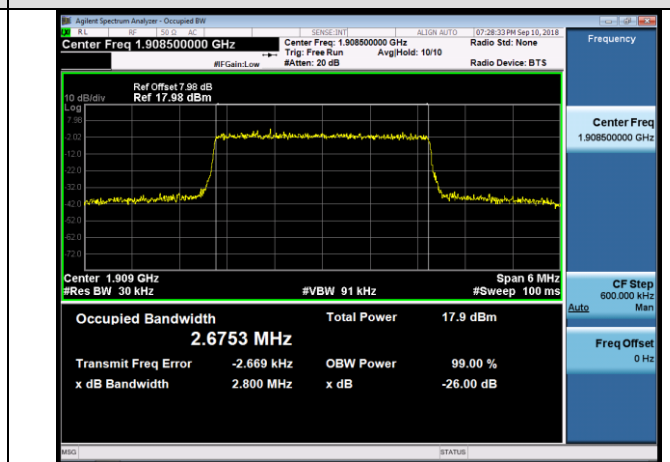

Channel Bandwidth: 3 MHz

LCH_QPSK_15RB#0

LCH_16QAM_15RB#0

MCH_QPSK_15RB#0

MCH_16QAM_15RB#0

HCH_QPSK_15RB#0

HCH_16QAM_15RB#0

Channel Bandwidth: 5 MHz