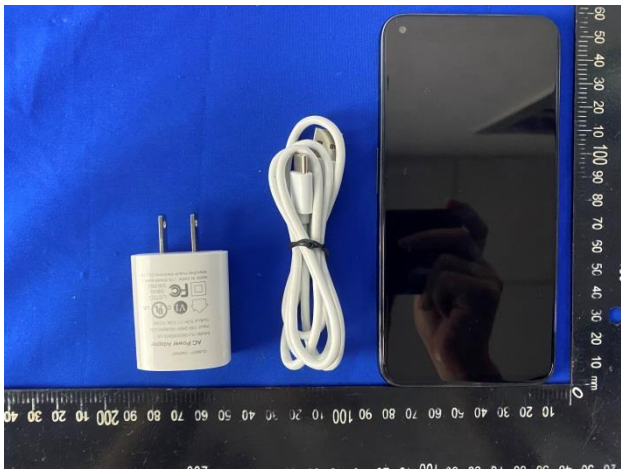

# EUT Photos (Model: X30)

## Body

Front side (10mm)

Back side(10mm)

Top side(10mm)

Bottom side(10mm)

Left side(10mm)

Right side(10mm)