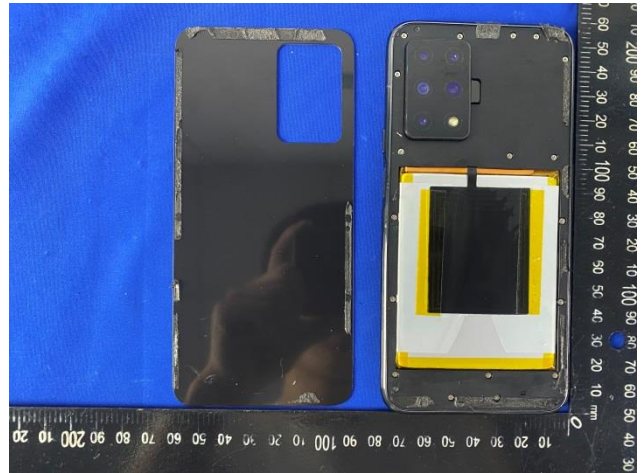

# EUT Photos (Model: X30)

# SAR Test Setup Photos

## Body

Front side (10mm)

Back side(10mm)

Top side(10mm)

Bottom side(10mm)

Left side(10mm)

Right side(10mm)