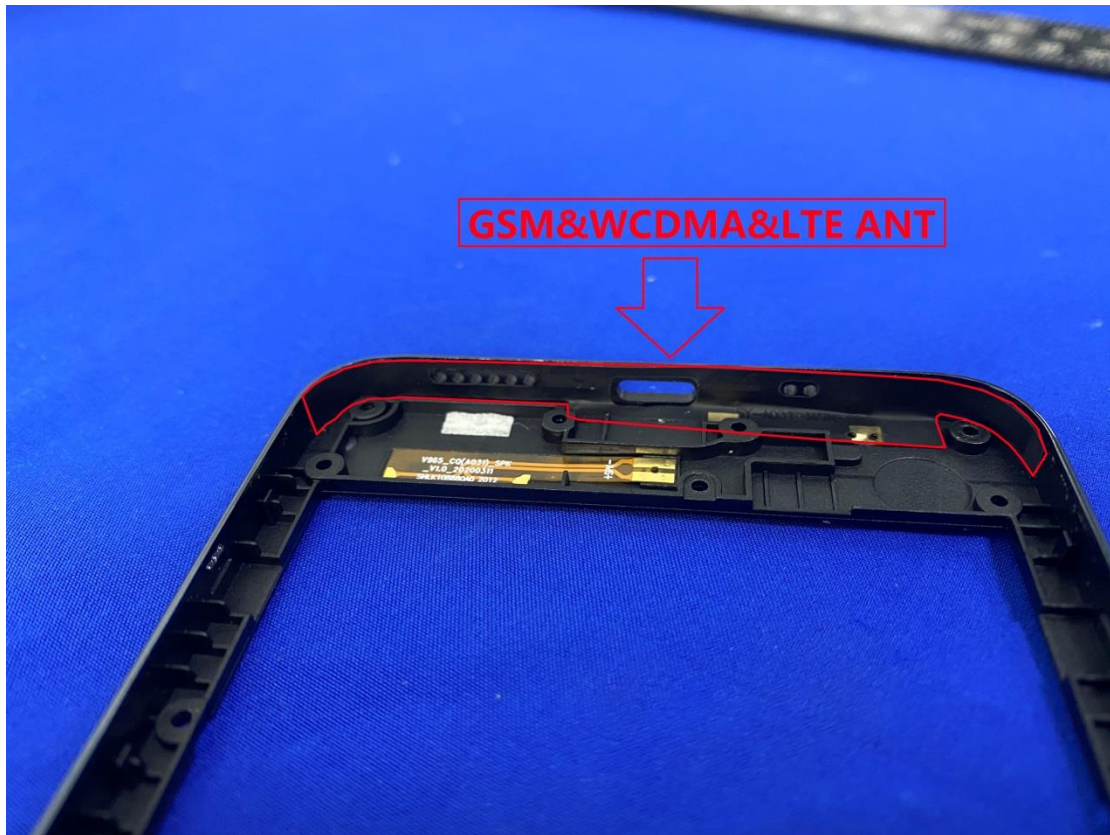

# EUT Photos (Model: X30)

# SAR Test Setup Photos

## Body

Front side (10mm)

Back side(10mm)

Top side(10mm)

Bottom side(10mm)

Left side(10mm)

Right side(10mm)