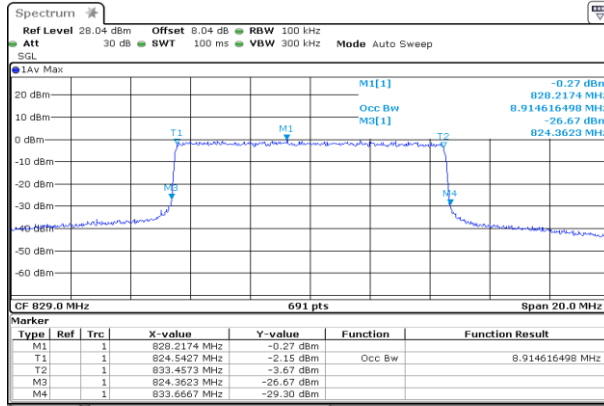

MCH\_16QAM\_25RB#0

Date: 8.AUG.2019 14:34:22

HCH\_QPSK\_25RB#0

Date: 8.AUG.2019 14:36:02

HCH\_16QAM\_25RB#0

Date: 8.AUG.2019 14:36:11

Channel Bandwidth: 10 MHz

LCH\_QPSK\_50RB#0

LCH\_16QAM\_50RB#0

MCH\_QPSK\_50RB#0

MCH\_16QAM\_50RB#0

HCH\_QPSK\_50RB#0

HCH\_16QAM\_50RB#0

LTE Band 7

Channel Bandwidth: 5 MHz

LCH\_QPSK\_25RB#0