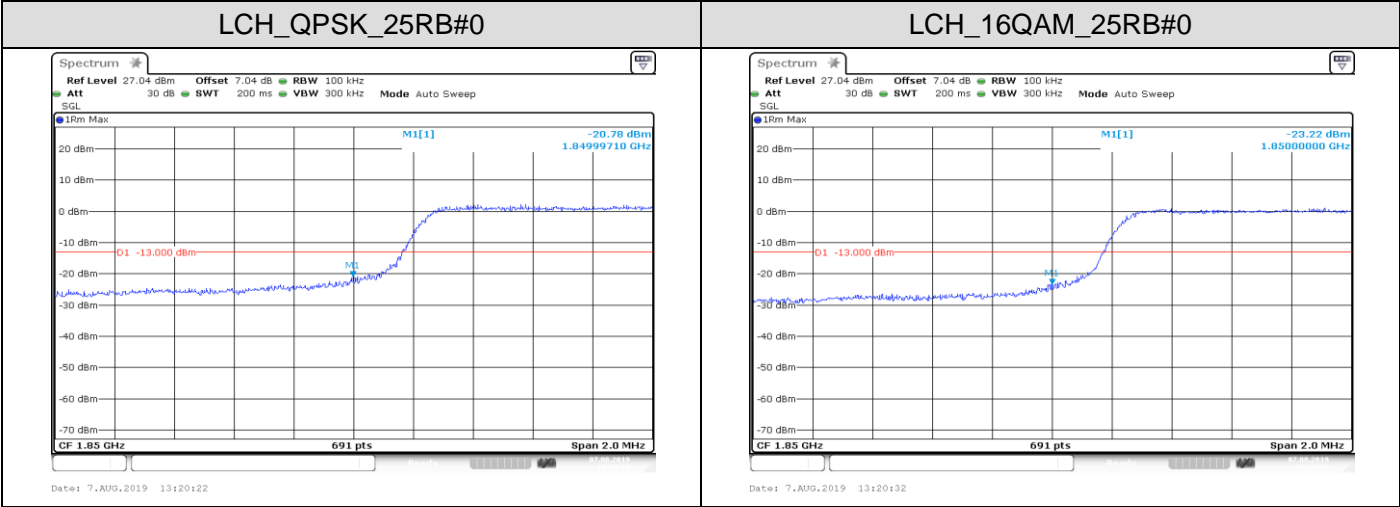

Channel Bandwidth: 5 MHz