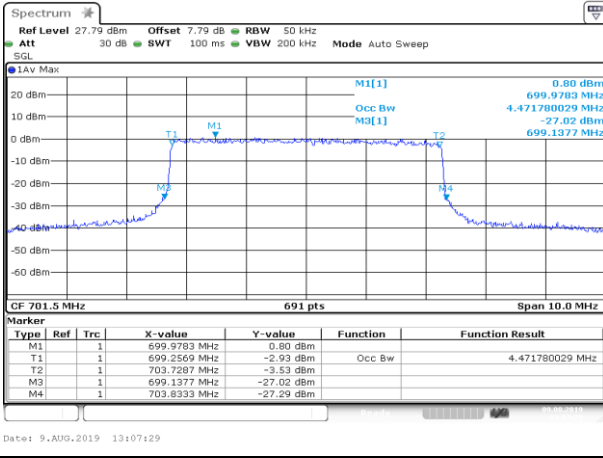

LCH_16QAM_25RB#0