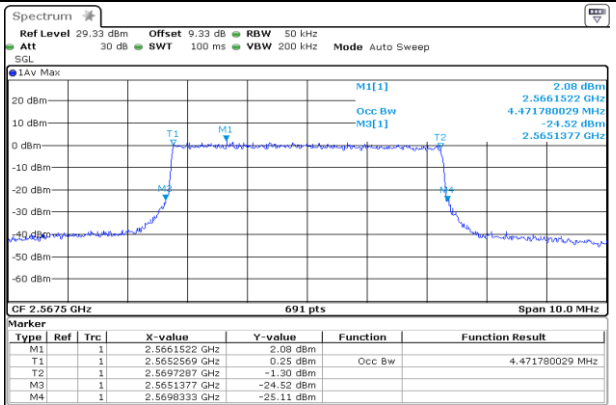

HCH_16QAM_25RB#0

Date: 9.AUG.2019 07:42:00