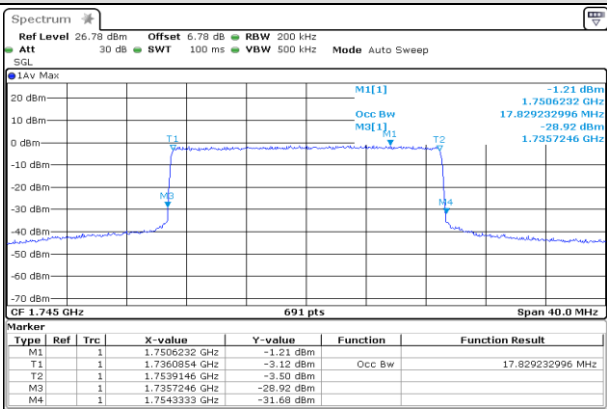

HCH\_16QAM\_75RB#0

Date: 8.AUG.2019 04:43:02

Channel Bandwidth: 20 MHz

LCH\_QPSK\_100RB#0

Date: 8.AUG.2019 04:44:44

LCH\_16QAM\_100RB#0

Date: 8.AUG.2019 04:44:53

MCH\_QPSK\_100RB#0

Date: 8.AUG.2019 04:46:16

MCH\_16QAM\_100RB#0

Date: 8.AUG.2019 04:46:46

HCH\_QPSK\_100RB#0

Date: 8.AUG.2019 04:48:18

HCH\_16QAM\_100RB#0

Date: 8.AUG.2019 04:48:49

LTE Band 5  
Channel Bandwidth: 1.4 MHz