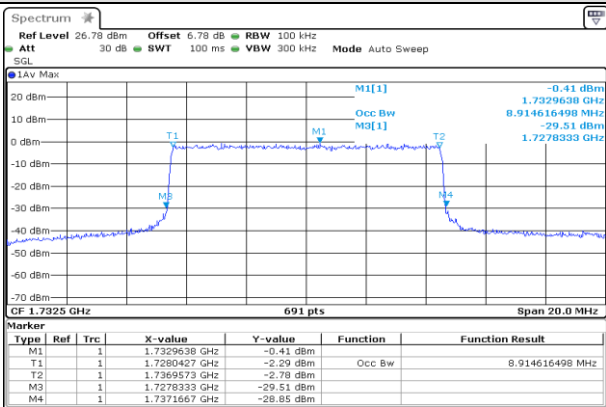

Channel Bandwidth: 10 MHz

LCH\_QPSK\_50RB#0

Date: 8.AUG.2019 04:32:38

LCH\_16QAM\_50RB#0

Date: 8.AUG.2019 04:32:48

MCH\_QPSK\_50RB#0

Date: 8.AUG.2019 04:34:42

MCH\_16QAM\_50RB#0