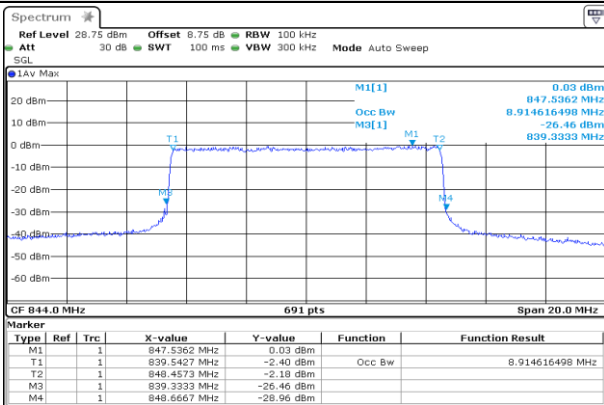

LCH\_16QAM\_50RB#0

MCH\_QPSK\_50RB#0

MCH\_16QAM\_50RB#0

HCH\_QPSK\_50RB#0

HCH\_16QAM\_50RB#0

LTE Band 7

Channel Bandwidth: 5 MHz

LCH\_QPSK\_25RB#0