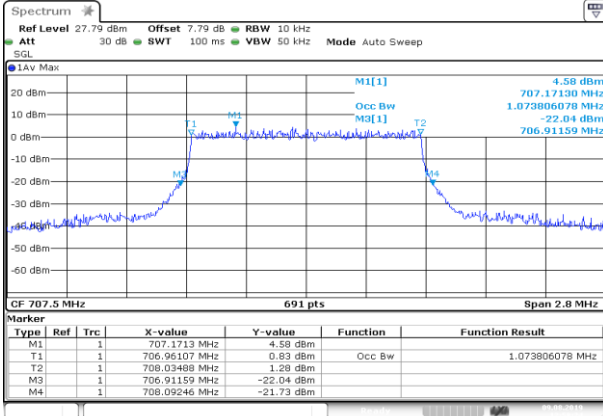

MCH_16QAM_6RB#0

Date: 9.AUG.2019 12:58:23