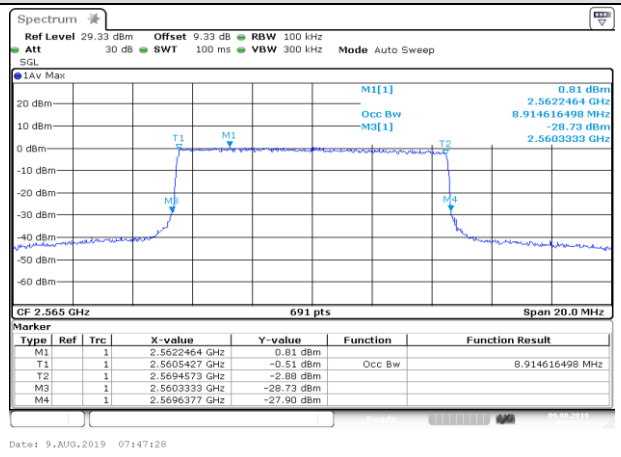

HCH_16QAM_50RB#0