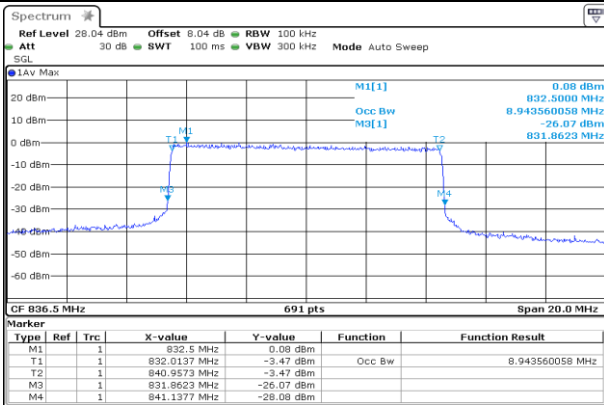

MCH\_16QAM\_25RB#0

Date: 8.AUG.2019 14:34:22

HCH\_QPSK\_25RB#0

Date: 8.AUG.2019 14:36:02

HCH\_16QAM\_25RB#0

Date: 8.AUG.2019 14:36:11

Channel Bandwidth: 10 MHz

LCH\_QPSK\_50RB#0

LCH\_16QAM\_50RB#0

MCH\_QPSK\_50RB#0

MCH\_16QAM\_50RB#0

HCH\_QPSK\_50RB#0

HCH\_16QAM\_50RB#0

LTE Band 7

Channel Bandwidth: 5 MHz

LCH\_QPSK\_25RB#0