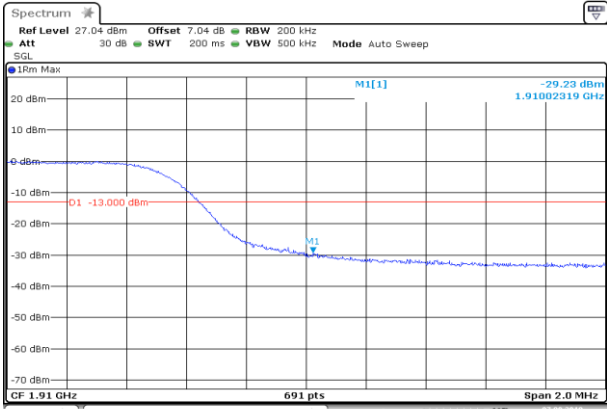

HCH_QPSK_50RB#0

Date: 7.AUG.2019 13:26:00