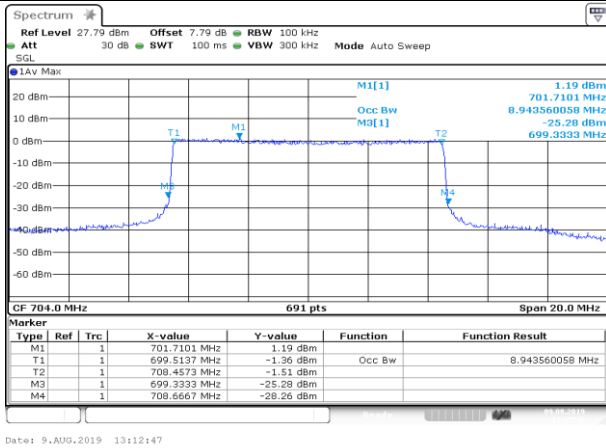

LCH\_QPSK\_25RB#0

LCH\_16QAM\_25RB#0

MCH\_QPSK\_25RB#0

MCH\_16QAM\_25RB#0

HCH\_QPSK\_25RB#0

HCH\_16QAM\_25RB#0

Channel Bandwidth: 10 MHz

LCH\_QPSK\_50RB#0