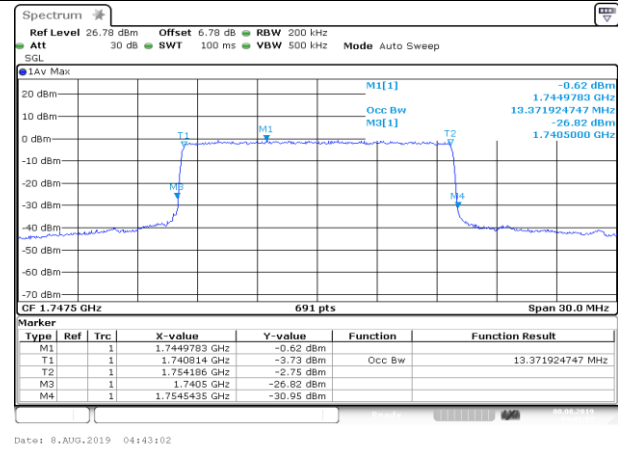

HCH_16QAM_75RB#0

Date: 8.AUG.2019 04:43:02