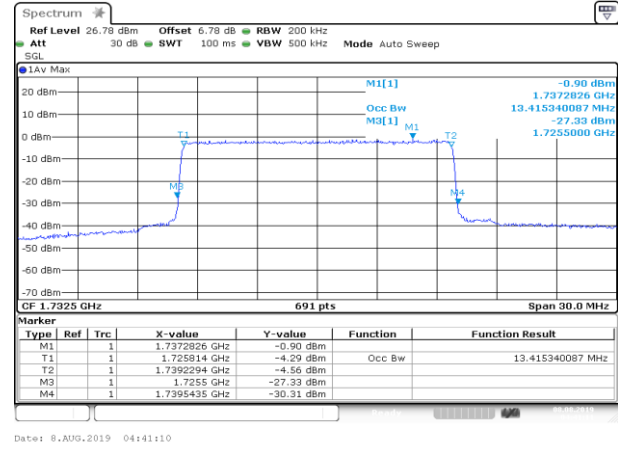

MCH_16QAM_75RB#0

Date: 8.AUG.2019 04:41:10