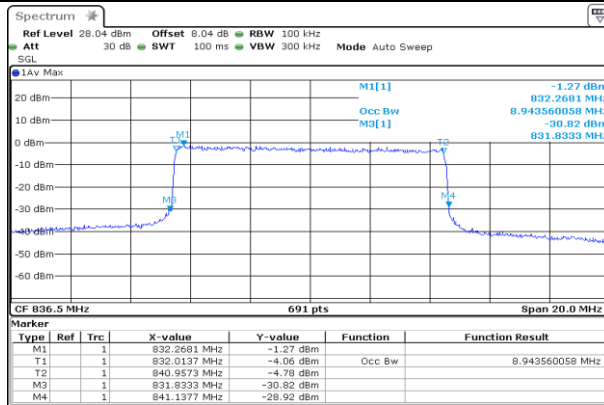

MCH\_16QAM\_25RB#0

Date: 8.AUG.2019 14:34:22

HCH\_QPSK\_25RB#0

Date: 8.AUG.2019 14:36:02

HCH\_16QAM\_25RB#0

Date: 8.AUG.2019 14:36:11

Channel Bandwidth: 10 MHz

LCH\_QPSK\_50RB#0

LCH\_16QAM\_50RB#0

MCH\_QPSK\_50RB#0

MCH\_16QAM\_50RB#0

HCH\_QPSK\_50RB#0

HCH\_16QAM\_50RB#0

LTE Band 7

Channel Bandwidth: 5 MHz

LCH\_QPSK\_25RB#0