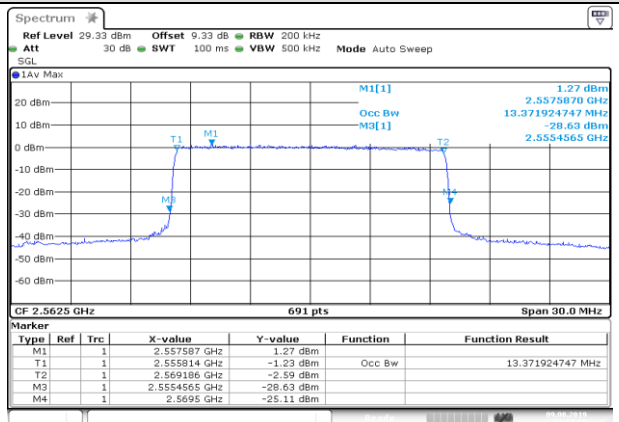

HCH_16QAM_75RB#0