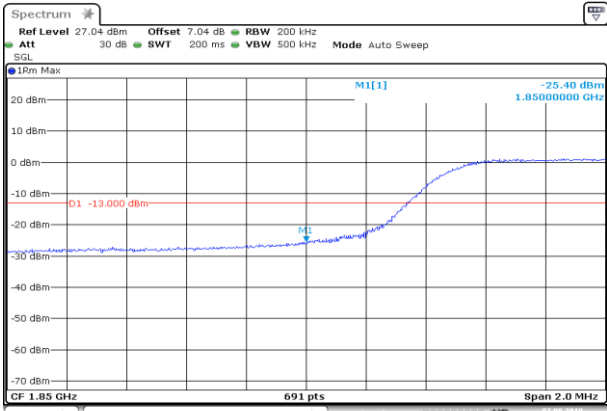

### APPENDIX CTEST PLOTS FOR BAND EDGES LTE BAND 2

Channel Bandwidth: 1.4 MHz

Channel Bandwidth: 3 MHz

LCH\_QPSK\_15RB#0

Date: 7.AUG.2019 13:16:38

LCH\_16QAM\_15RB#0

Date: 7.AUG.2019 13:16:48

HCH\_QPSK\_15RB#0

Date: 7.AUG.2019 13:18:30

HCH\_16QAM\_15RB#0

Date: 7.AUG.2019 13:18:40

Channel Bandwidth: 5 MHz

Channel Bandwidth: 10 MHz

LCH\_QPSK\_50RB#0

Date: 7.AUG.2019 13:24:07

LCH\_16QAM\_50RB#0