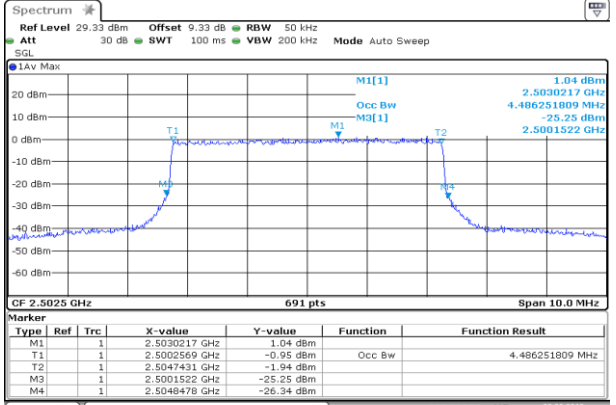

LCH_16QAM_25RB#0

Date: 9.AUG.2019 07:38:22