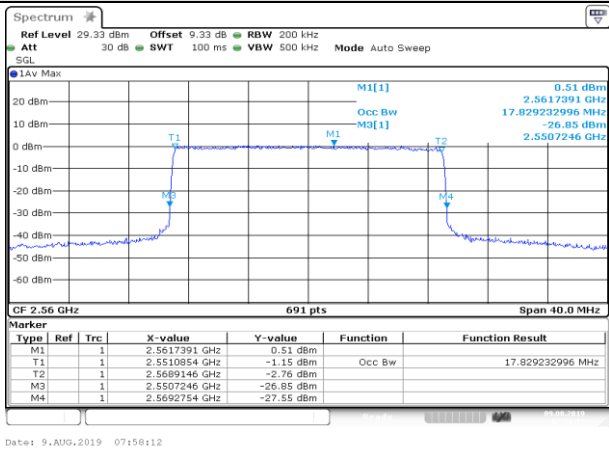

HCH\_16QAM\_75RB#0

Channel Bandwidth: 20 MHz

LCH\_QPSK\_100RB#0

LCH\_16QAM\_100RB#0

MCH\_QPSK\_100RB#0

MCH\_16QAM\_100RB#0

HCH\_QPSK\_100RB#0

HCH\_16QAM\_100RB#0

LTE Band 12

Channel Bandwidth: 1.4 MHz

LCH\_QPSK\_6RB#0

Date: 9.AUG.2019 12:56:24

LCH\_16QAM\_6RB#0

Date: 9.AUG.2019 12:56:34

MCH\_QPSK\_6RB#0

Date: 9.AUG.2019 12:58:14