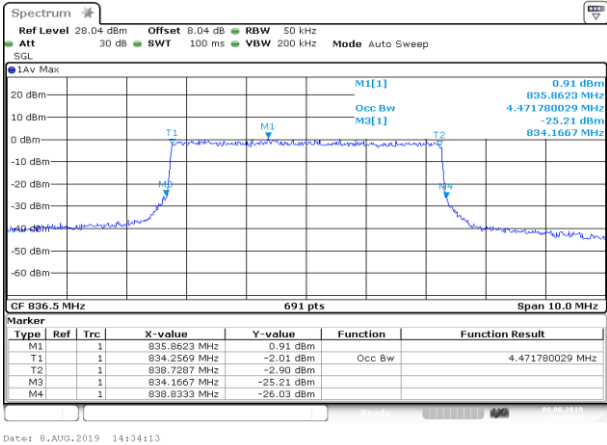

Date: 8.AUG.2019 14:30:43

Channel Bandwidth: 5 MHz

LCH\_QPSK\_25RB#0

Date: 8.AUG.2019 14:32:23

LCH\_16QAM\_25RB#0

Date: 8.AUG.2019 14:32:33

MCH\_QPSK\_25RB#0

Date: 8.AUG.2019 14:34:13