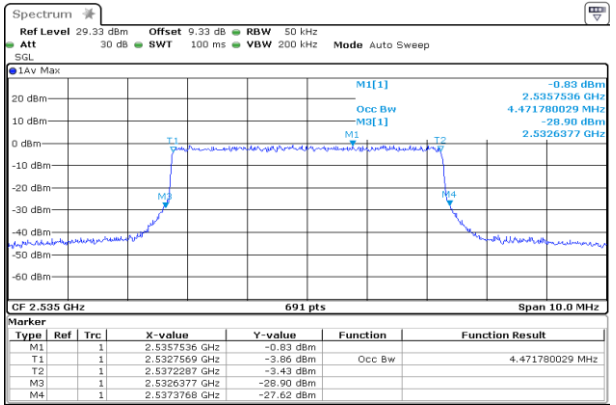

MCH_16QAM_25RB#0

Date: 9.AUG.2019 07:40:11