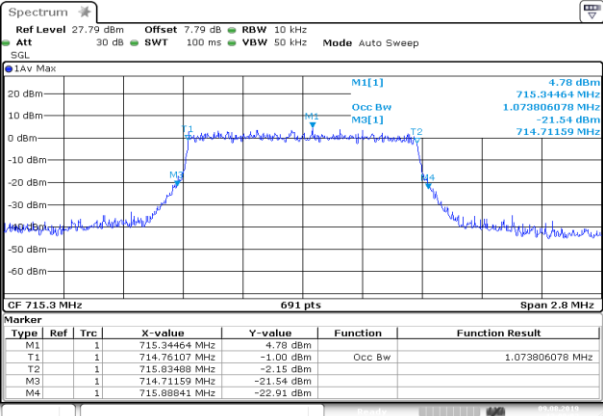

HCH_QPSK_6RB#0

Date: 9.AUG.2019 13:00:03