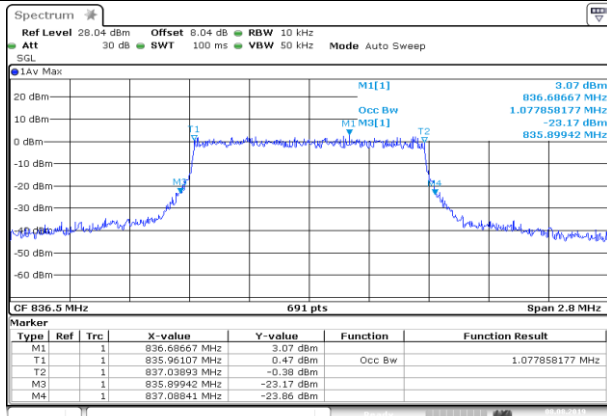

MCH_QPSK_6RB#0

Date: 8.AUG.2019 14:23:17