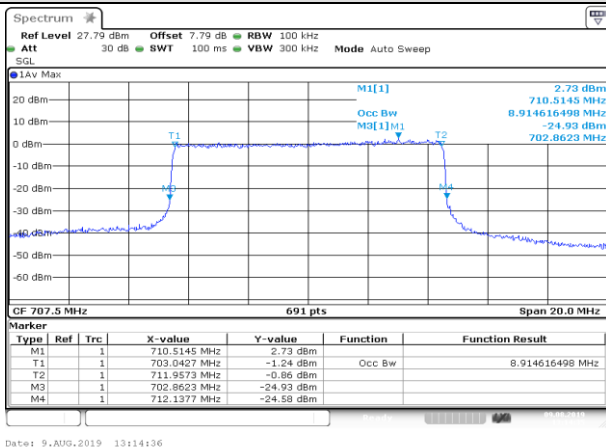

MCH_QPSK_50RB#0

Date: 9.AUG.2019 13:14:36