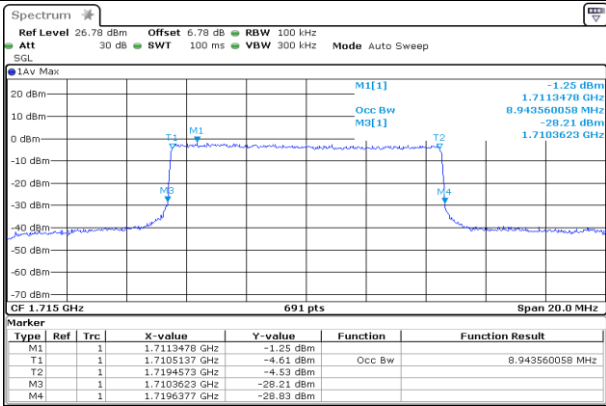

Channel Bandwidth: 10 MHz

LCH\_QPSK\_50RB#0

Date: 8.AUG.2019 04:32:38

LCH\_16QAM\_50RB#0

Date: 8.AUG.2019 04:32:48

MCH\_QPSK\_50RB#0

Date: 8.AUG.2019 04:34:42

MCH\_16QAM\_50RB#0