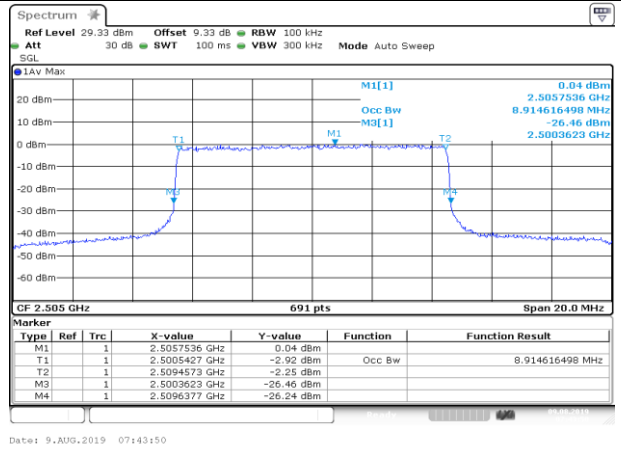

Date: 9.AUG.2019 07:41:51

HCH\_16QAM\_25RB#0

Date: 9.AUG.2019 07:42:00

Channel Bandwidth: 10 MHz

LCH\_QPSK\_50RB#0

LCH\_16QAM\_50RB#0

MCH\_QPSK\_50RB#0

MCH\_16QAM\_50RB#0