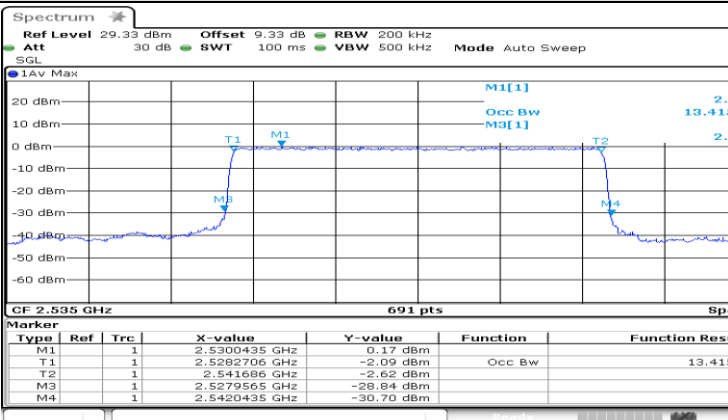

HCH\_QPSK\_50RB#0

HCH\_16QAM\_50RB#0

Channel Bandwidth: 15 MHz

LCH\_QPSK\_75RB#0

LCH\_16QAM\_75RB#0

MCH\_QPSK\_75RB#0

MCH\_16QAM\_75RB#0

HCH\_QPSK\_75RB#0

LTE Band 12

Channel Bandwidth: 1.4 MHz

LCH\_QPSK\_6RB#0

Date: 9.AUG.2019 12:56:24

LCH\_16QAM\_6RB#0

Date: 9.AUG.2019 12:56:34

MCH\_QPSK\_6RB#0

Date: 9.AUG.2019 12:58:14