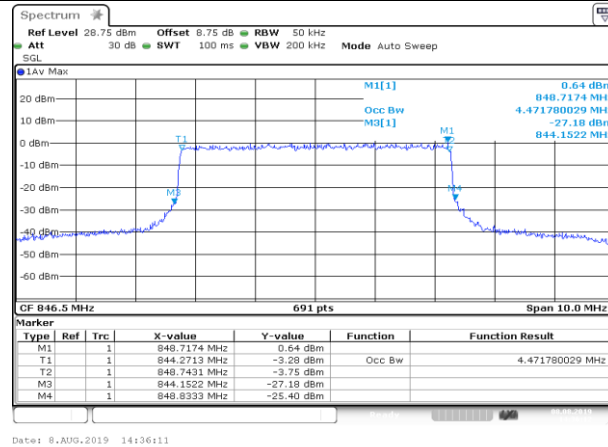

MCH\_16QAM\_25RB#0

Date: 8.AUG.2019 14:34:22

HCH\_QPSK\_25RB#0

Date: 8.AUG.2019 14:36:02

HCH\_16QAM\_25RB#0

Date: 8.AUG.2019 14:36:11

Channel Bandwidth: 10 MHz

LCH\_QPSK\_50RB#0

LCH\_16QAM\_50RB#0

MCH\_QPSK\_50RB#0

MCH\_16QAM\_50RB#0

HCH\_QPSK\_50RB#0

HCH\_16QAM\_50RB#0

LTE Band 7

Channel Bandwidth: 5 MHz

LCH\_QPSK\_25RB#0