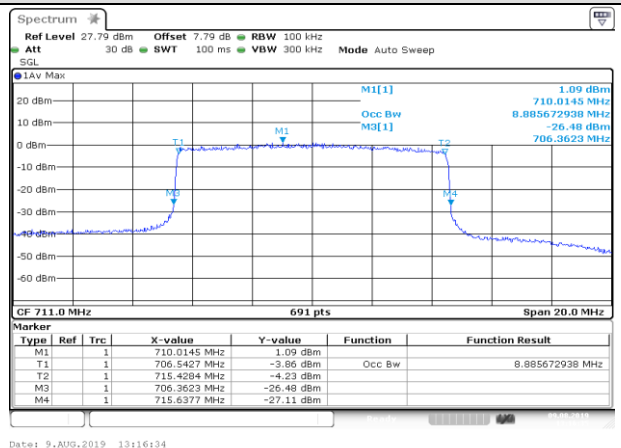

Date: 9.AUG.2019 13:16:25

HCH\_16QAM\_50RB#0

Date: 9.AUG.2019 13:16:34

LTE BAND 17  
 Channel Bandwidth: 5 MHz

Channel Bandwidth: 10 MHz

LCH\_QPSK\_50RB#0

LCH\_16QAM\_50RB#0

MCH\_QPSK\_50RB#0