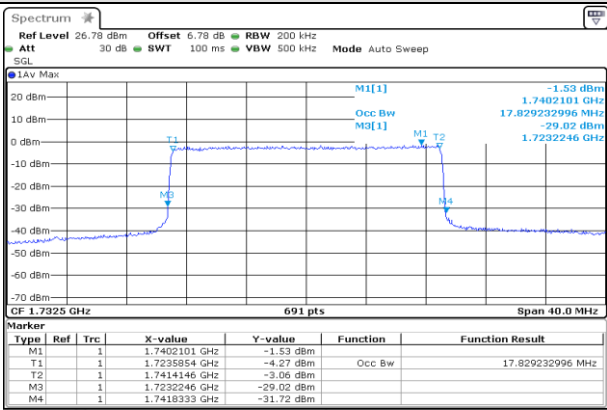

HCH\_16QAM\_75RB#0

Date: 8.AUG.2019 04:43:02

Channel Bandwidth: 20 MHz

LCH\_QPSK\_100RB#0

Date: 8.AUG.2019 04:44:44

LCH\_16QAM\_100RB#0

Date: 8.AUG.2019 04:44:53

MCH\_QPSK\_100RB#0

Date: 8.AUG.2019 04:46:16

MCH\_16QAM\_100RB#0

Date: 8.AUG.2019 04:46:46

HCH\_QPSK\_100RB#0

Date: 8.AUG.2019 04:48:18

HCH\_16QAM\_100RB#0

Date: 8.AUG.2019 04:48:49

LTE Band 5  
Channel Bandwidth: 1.4 MHz