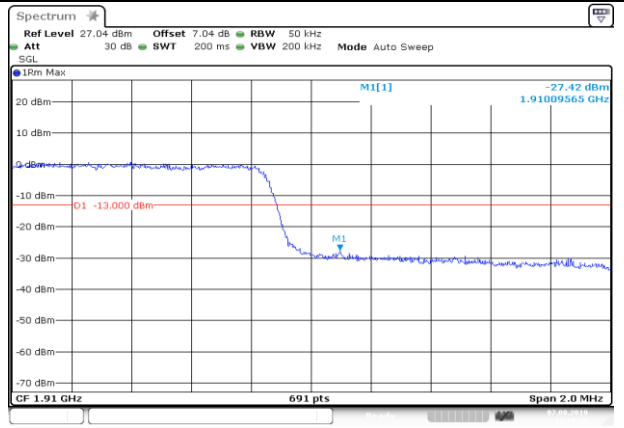

HCH_16QAM_15RB#0

Date: 7.AUG.2019 13:18:40