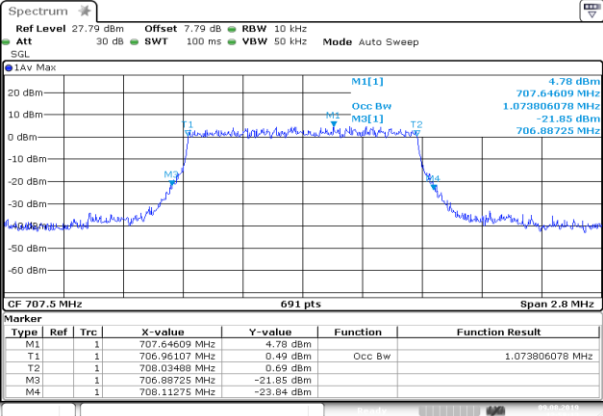

LTE Band 12

Channel Bandwidth: 1.4 MHz

LCH\_QPSK\_6RB#0

Date: 9.AUG.2019 12:56:24

LCH\_16QAM\_6RB#0

Date: 9.AUG.2019 12:56:34

MCH\_QPSK\_6RB#0

Date: 9.AUG.2019 12:58:14

MCH\_16QAM\_6RB#0

Date: 9.AUG.2019 12:58:23

HCH\_QPSK\_6RB#0

Date: 9.AUG.2019 13:00:03

HCH\_16QAM\_6RB#0

Date: 9.AUG.2019 13:00:12

Channel Bandwidth: 3 MHz

Channel Bandwidth: 5 MHz