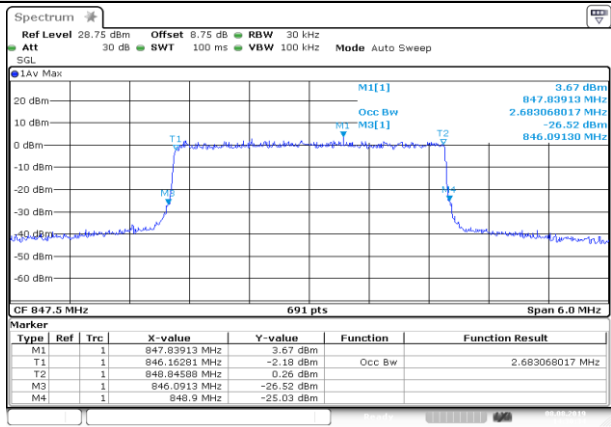

HCH_QPSK_15RB#0

Date: 8.AUG.2019 14:30:34