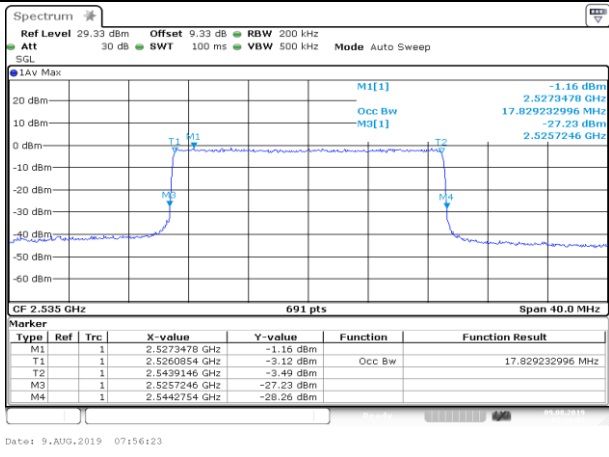

MCH_QPSK_100RB#0