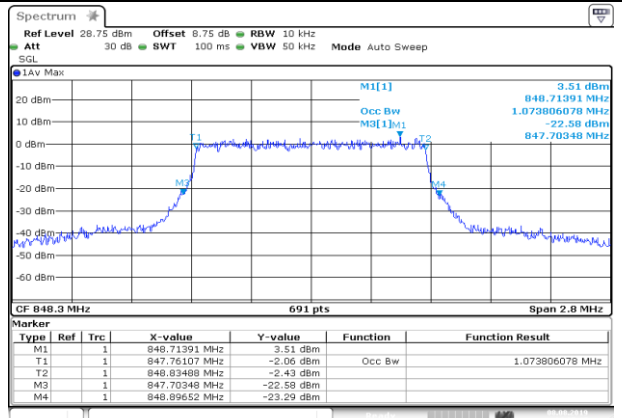

HCH_16QAM_6RB#0

Date: 8.AUG.2019 14:25:16