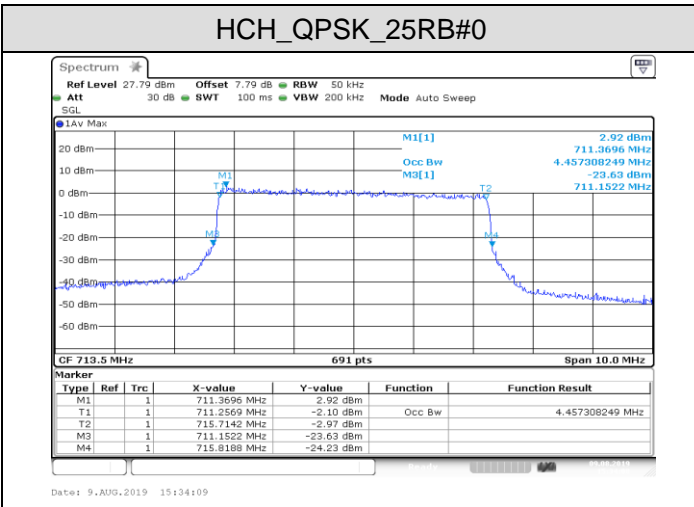

Date: 9.AUG.2019 13:16:25

HCH\_16QAM\_50RB#0

Date: 9.AUG.2019 13:16:34

LTE BAND 17  
 Channel Bandwidth: 5 MHz

Channel Bandwidth: 10 MHz

LCH\_QPSK\_50RB#0

LCH\_16QAM\_50RB#0

MCH\_QPSK\_50RB#0