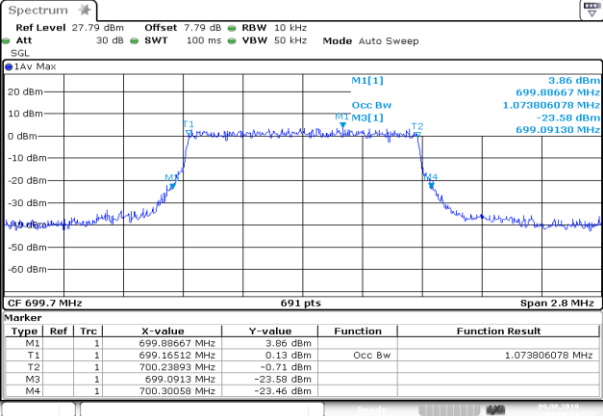

HCH\_16QAM\_75RB#0

Channel Bandwidth: 20 MHz

LCH\_QPSK\_100RB#0

LCH\_16QAM\_100RB#0

MCH\_QPSK\_100RB#0

MCH\_16QAM\_100RB#0

HCH\_QPSK\_100RB#0

HCH\_16QAM\_100RB#0

LTE Band 12

Channel Bandwidth: 1.4 MHz

LCH\_QPSK\_6RB#0

Date: 9.AUG.2019 12:56:24

LCH\_16QAM\_6RB#0

Date: 9.AUG.2019 12:56:34

MCH\_QPSK\_6RB#0

Date: 9.AUG.2019 12:58:14