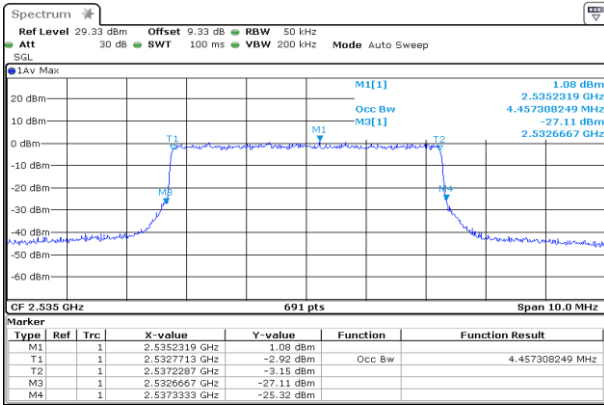

MCH_QPSK_25RB#0

Date: 9.AUG.2019 07:40:02