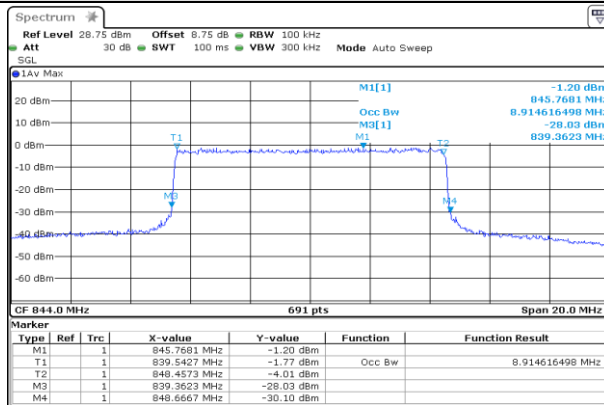

LCH\_16QAM\_50RB#0

MCH\_QPSK\_50RB#0

MCH\_16QAM\_50RB#0

HCH\_QPSK\_50RB#0

HCH\_16QAM\_50RB#0

LTE Band 7

Channel Bandwidth: 5 MHz

LCH\_QPSK\_25RB#0