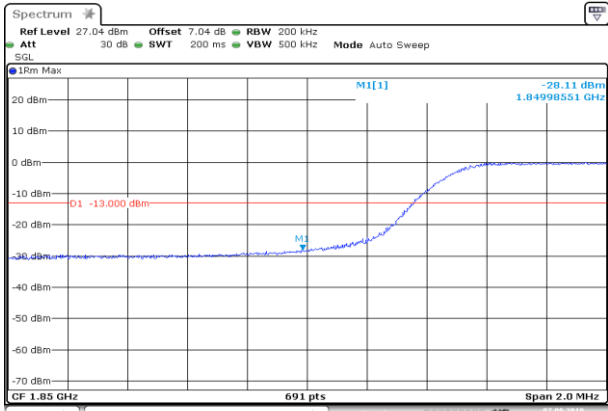

### APPENDIX CTEST PLOTS FOR BAND EDGES LTE BAND 2

Channel Bandwidth: 1.4 MHz

Channel Bandwidth: 3 MHz

LCH\_QPSK\_15RB#0

Date: 7.AUG.2019 13:16:38

LCH\_16QAM\_15RB#0

Date: 7.AUG.2019 13:16:48

HCH\_QPSK\_15RB#0

Date: 7.AUG.2019 13:18:30

HCH\_16QAM\_15RB#0

Date: 7.AUG.2019 13:18:40

Channel Bandwidth: 5 MHz

Channel Bandwidth: 10 MHz

LCH\_QPSK\_50RB#0

Date: 7.AUG.2019 13:24:07

LCH\_16QAM\_50RB#0