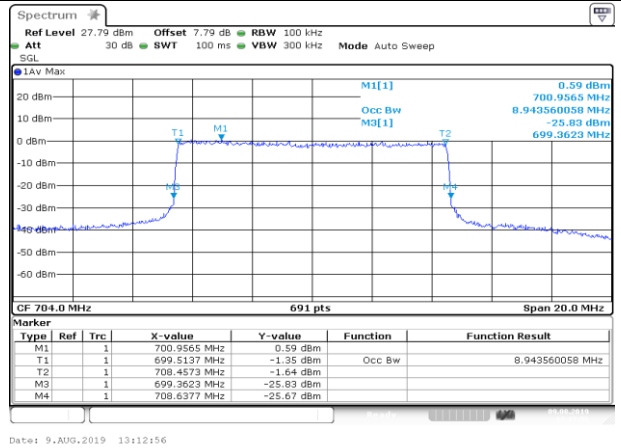

LCH_16QAM_50RB#0

Date: 9.AUG.2019 13:12:56