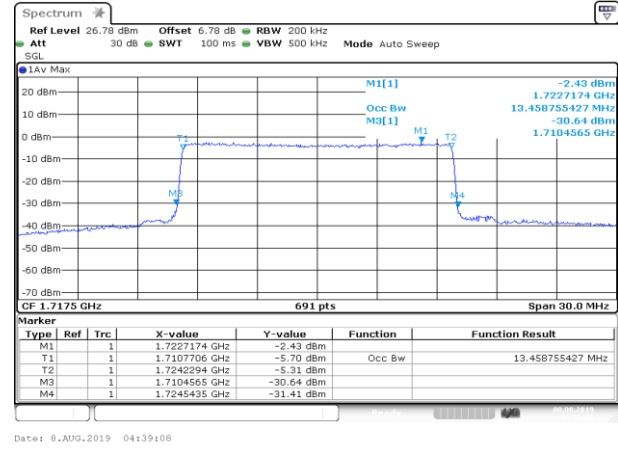

LCH_16QAM_75RB#0

Date: 8.AUG.2019 04:39:08