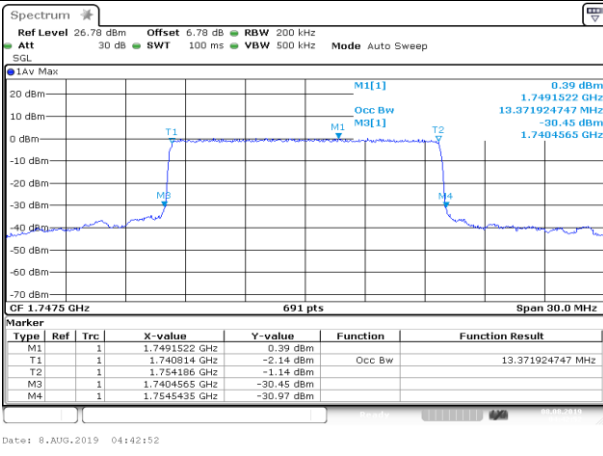

HCH_QPSK_75RB#0

Date: 8.AUG.2019 04:42:52