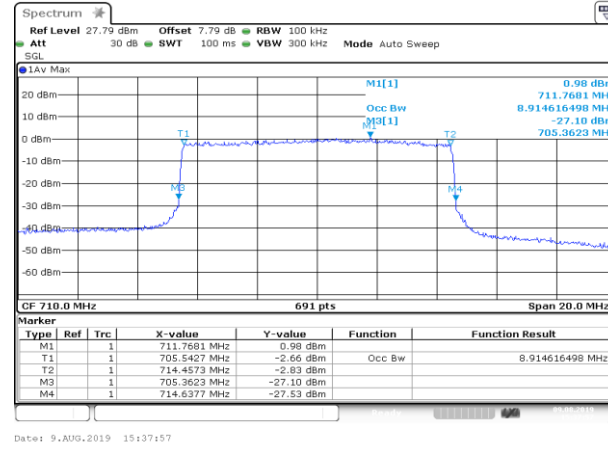

MCH_16QAM_50RB#0