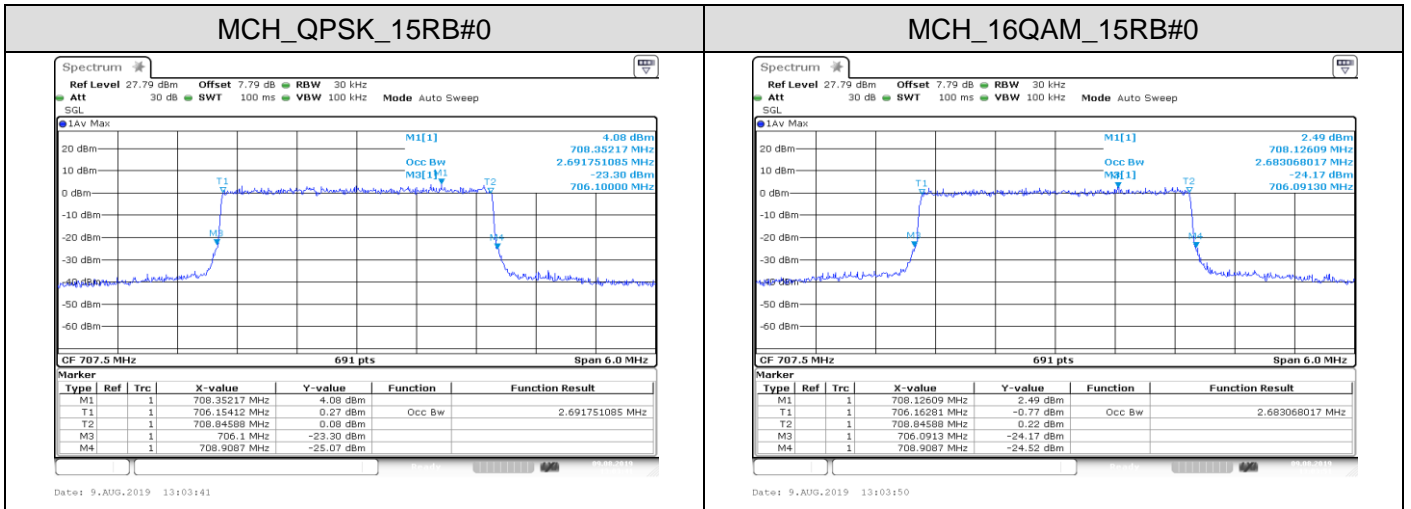

LTE Band 12

Channel Bandwidth: 1.4 MHz

LCH\_QPSK\_6RB#0

Date: 9.AUG.2019 12:56:24

LCH\_16QAM\_6RB#0

Date: 9.AUG.2019 12:56:34

MCH\_QPSK\_6RB#0

Date: 9.AUG.2019 12:58:14

MCH\_16QAM\_6RB#0

Date: 9.AUG.2019 12:58:23

HCH\_QPSK\_6RB#0

Date: 9.AUG.2019 13:00:03

HCH\_16QAM\_6RB#0

Date: 9.AUG.2019 13:00:12

Channel Bandwidth: 3 MHz

Channel Bandwidth: 5 MHz