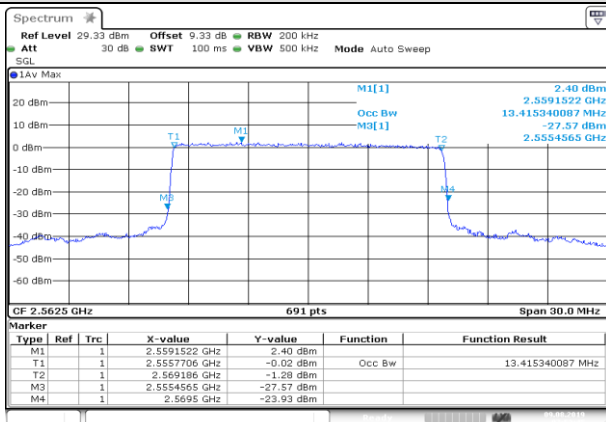

HCH\_QPSK\_50RB#0

HCH\_16QAM\_50RB#0

Channel Bandwidth: 15 MHz

LCH\_QPSK\_75RB#0

LCH\_16QAM\_75RB#0

MCH\_QPSK\_75RB#0

MCH\_16QAM\_75RB#0

HCH\_QPSK\_75RB#0