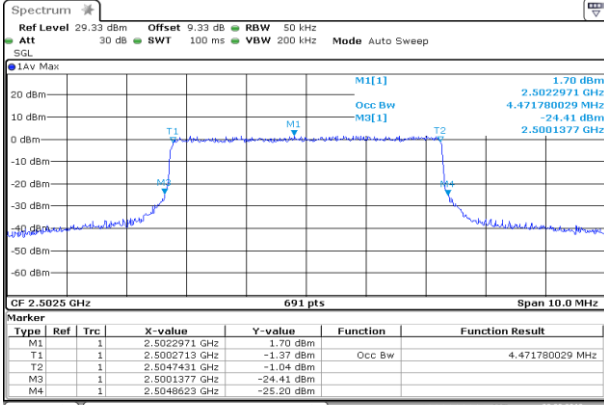

LCH\_16QAM\_50RB#0

MCH\_QPSK\_50RB#0

MCH\_16QAM\_50RB#0

HCH\_QPSK\_50RB#0

HCH\_16QAM\_50RB#0

LTE Band 7

Channel Bandwidth: 5 MHz

LCH\_QPSK\_25RB#0