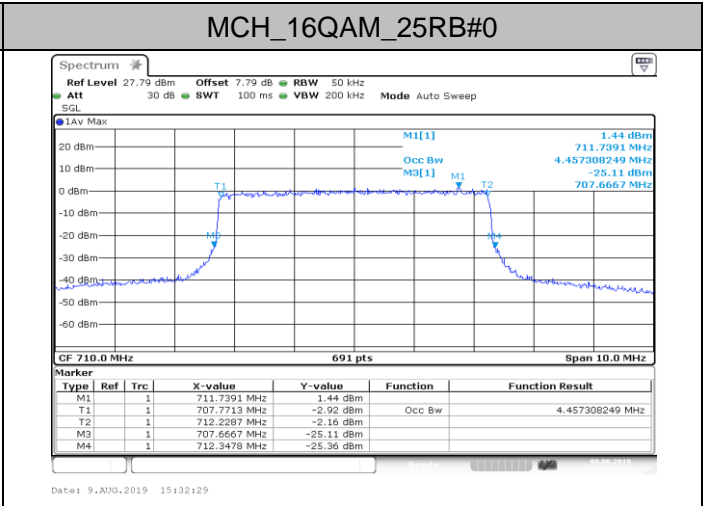

Date: 9.AUG.2019 13:16:25

HCH\_16QAM\_50RB#0

Date: 9.AUG.2019 13:16:34

LTE BAND 17  
 Channel Bandwidth: 5 MHz

Channel Bandwidth: 10 MHz

LCH\_QPSK\_50RB#0

LCH\_16QAM\_50RB#0

MCH\_QPSK\_50RB#0