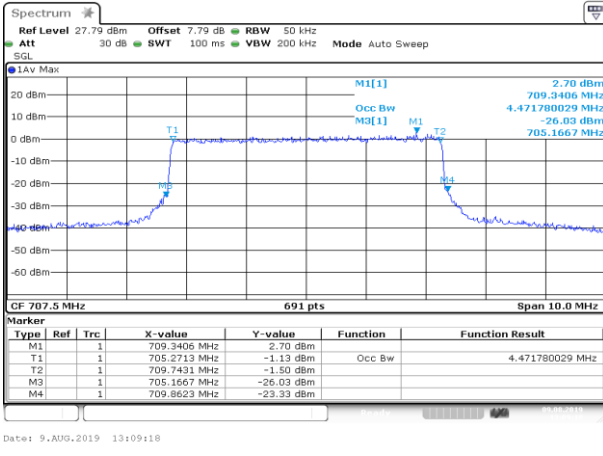

LCH\_QPSK\_25RB#0

LCH\_16QAM\_25RB#0

MCH\_QPSK\_25RB#0

MCH\_16QAM\_25RB#0

HCH\_QPSK\_25RB#0

HCH\_16QAM\_25RB#0

Channel Bandwidth: 10 MHz

LCH\_QPSK\_50RB#0