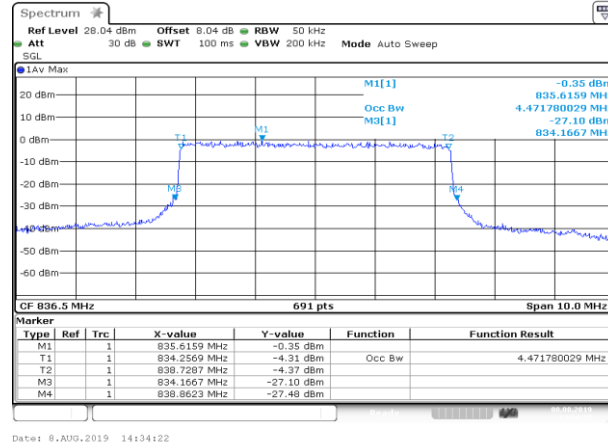

MCH_16QAM_25RB#0

Date: 8.AUG.2019 14:34:22