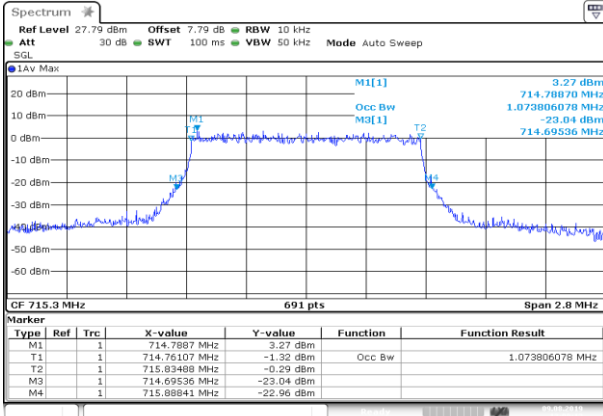

LTE Band 12

Channel Bandwidth: 1.4 MHz

LCH\_QPSK\_6RB#0

Date: 9.AUG.2019 12:56:24

LCH\_16QAM\_6RB#0

Date: 9.AUG.2019 12:56:34

MCH\_QPSK\_6RB#0

Date: 9.AUG.2019 12:58:14

MCH\_16QAM\_6RB#0

Date: 9.AUG.2019 12:58:23

HCH\_QPSK\_6RB#0

Date: 9.AUG.2019 13:00:03

HCH\_16QAM\_6RB#0

Date: 9.AUG.2019 13:00:12

Channel Bandwidth: 3 MHz

Channel Bandwidth: 5 MHz