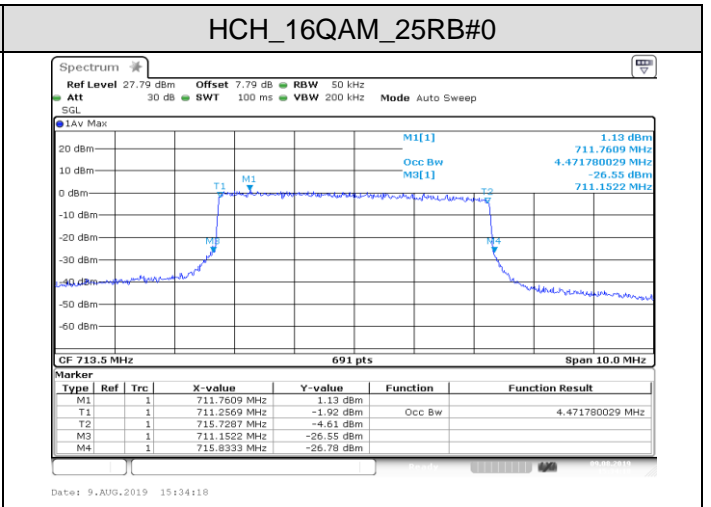

Date: 9.AUG.2019 13:16:25

HCH\_16QAM\_50RB#0

Date: 9.AUG.2019 13:16:34

LTE BAND 17  
 Channel Bandwidth: 5 MHz

Channel Bandwidth: 10 MHz

LCH\_QPSK\_50RB#0

LCH\_16QAM\_50RB#0

MCH\_QPSK\_50RB#0