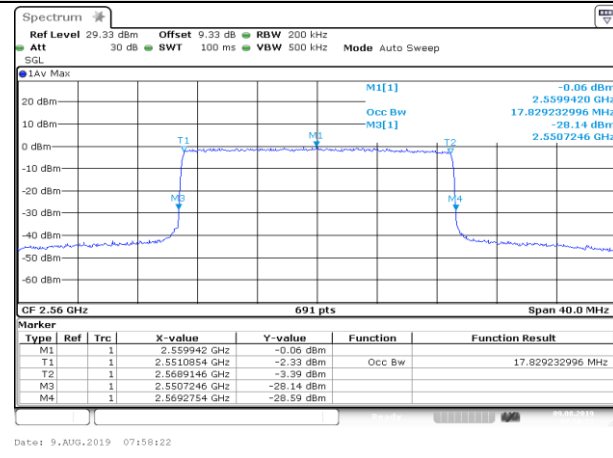

HCH\_16QAM\_75RB#0

Channel Bandwidth: 20 MHz

LCH\_QPSK\_100RB#0

LCH\_16QAM\_100RB#0

MCH\_QPSK\_100RB#0

MCH\_16QAM\_100RB#0

HCH\_QPSK\_100RB#0

HCH\_16QAM\_100RB#0

LTE Band 12

Channel Bandwidth: 1.4 MHz

LCH\_QPSK\_6RB#0

Date: 9.AUG.2019 12:56:24

LCH\_16QAM\_6RB#0

Date: 9.AUG.2019 12:56:34

MCH\_QPSK\_6RB#0

Date: 9.AUG.2019 12:58:14