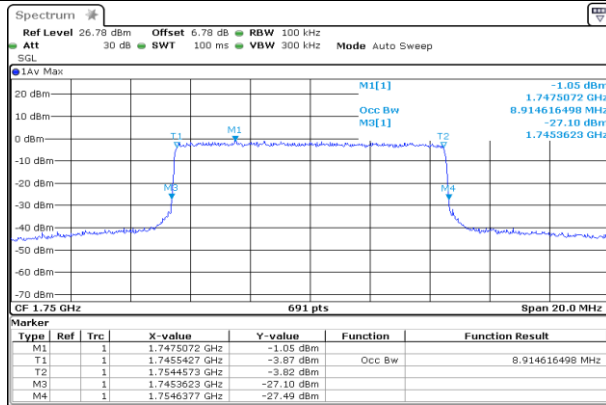

HCH_16QAM_50RB#0

Date: 8.AUG.2019 04:36:47