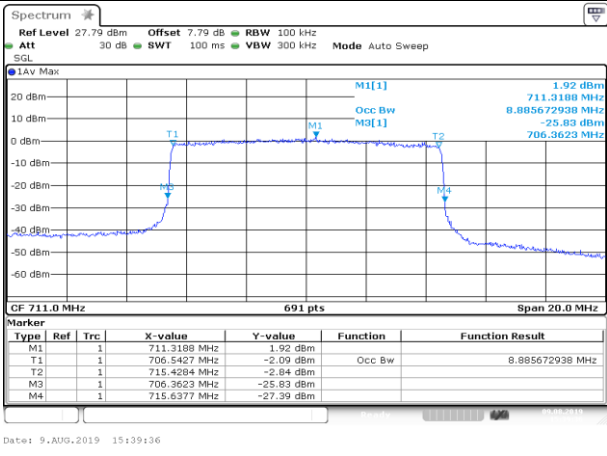

HCH_QPSK_50RB#0