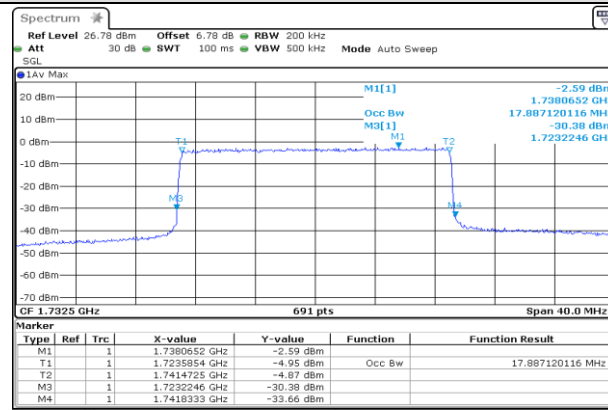

HCH\_16QAM\_75RB#0

Date: 8.AUG.2019 04:43:02

Channel Bandwidth: 20 MHz

LCH\_QPSK\_100RB#0

Date: 8.AUG.2019 04:44:44

LCH\_16QAM\_100RB#0

Date: 8.AUG.2019 04:44:53

MCH\_QPSK\_100RB#0

Date: 8.AUG.2019 04:46:16

MCH\_16QAM\_100RB#0

Date: 8.AUG.2019 04:46:46

HCH\_QPSK\_100RB#0

Date: 8.AUG.2019 04:48:18

HCH\_16QAM\_100RB#0

Date: 8.AUG.2019 04:48:49

LTE Band 5  
Channel Bandwidth: 1.4 MHz