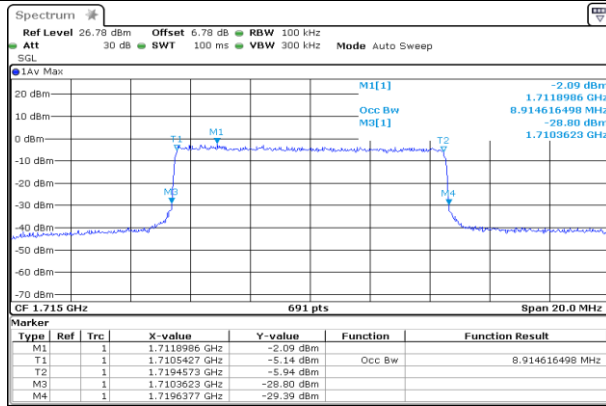

Channel Bandwidth: 10 MHz

LCH\_QPSK\_50RB#0

Date: 8.AUG.2019 04:32:38

LCH\_16QAM\_50RB#0

Date: 8.AUG.2019 04:32:48

MCH\_QPSK\_50RB#0

Date: 8.AUG.2019 04:34:42

MCH\_16QAM\_50RB#0