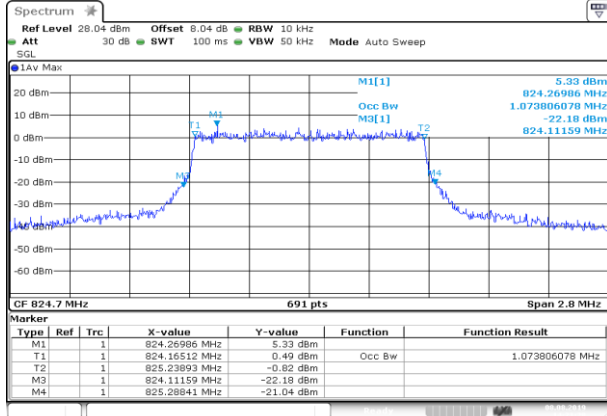

LTE Band 5
Channel Bandwidth: 1.4 MHz

LCH_QPSK_6RB#0

Date: 8.AUG.2019 14:21:28