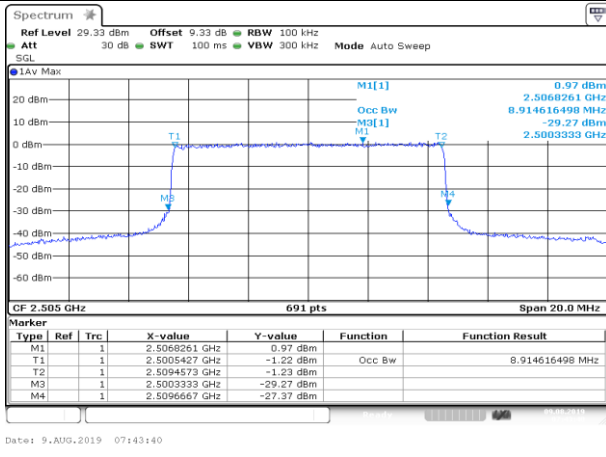

Date: 9.AUG.2019 07:41:51

HCH\_16QAM\_25RB#0

Date: 9.AUG.2019 07:42:00

Channel Bandwidth: 10 MHz

LCH\_QPSK\_50RB#0

LCH\_16QAM\_50RB#0

MCH\_QPSK\_50RB#0

MCH\_16QAM\_50RB#0