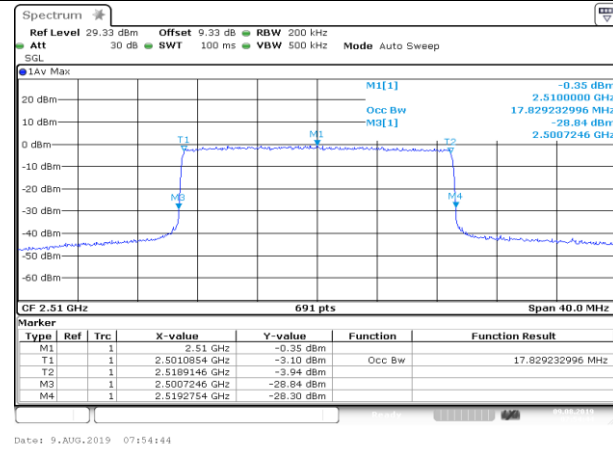

HCH\_16QAM\_75RB#0

Channel Bandwidth: 20 MHz

LCH\_QPSK\_100RB#0

LCH\_16QAM\_100RB#0

MCH\_QPSK\_100RB#0

MCH\_16QAM\_100RB#0

HCH\_QPSK\_100RB#0

HCH\_16QAM\_100RB#0

LTE Band 12

Channel Bandwidth: 1.4 MHz

LCH\_QPSK\_6RB#0

Date: 9.AUG.2019 12:56:24

LCH\_16QAM\_6RB#0

Date: 9.AUG.2019 12:56:34

MCH\_QPSK\_6RB#0

Date: 9.AUG.2019 12:58:14