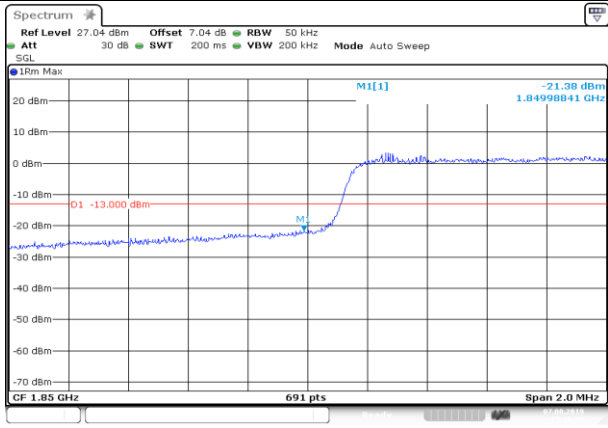

Date: 9.AUG.2019 13:16:25

HCH\_16QAM\_50RB#0

Date: 9.AUG.2019 13:16:34

LTE BAND 17  
 Channel Bandwidth: 5 MHz

Channel Bandwidth: 10 MHz

LCH\_QPSK\_50RB#0

LCH\_16QAM\_50RB#0

MCH\_QPSK\_50RB#0

MCH\_16QAM\_50RB#0

HCH\_QPSK\_50RB#0

HCH\_16QAM\_50RB#0

### APPENDIX CTEST PLOTS FOR BAND EDGES LTE BAND 2

Channel Bandwidth: 1.4 MHz

Channel Bandwidth: 3 MHz

LCH\_QPSK\_15RB#0

Date: 7.AUG.2019 13:16:38

LCH\_16QAM\_15RB#0

Date: 7.AUG.2019 13:16:48

HCH\_QPSK\_15RB#0