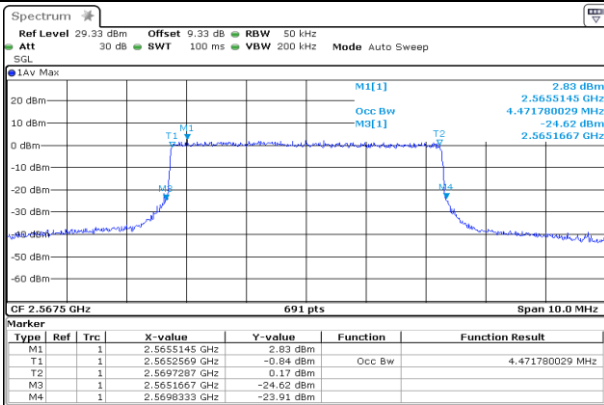

HCH_QPSK_25RB#0

Date: 9.AUG.2019 07:41:51