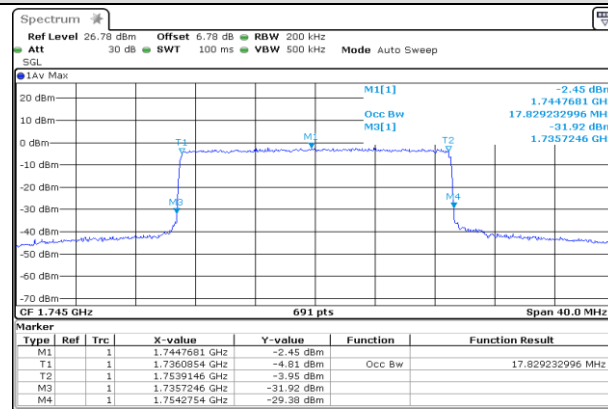

Date: 8.AUG.2019 04:46:16

MCH\_16QAM\_100RB#0

Date: 8.AUG.2019 04:46:46

HCH\_QPSK\_100RB#0

Date: 8.AUG.2019 04:48:18

HCH\_16QAM\_100RB#0

Date: 8.AUG.2019 04:48:49

LTE Band 5  
Channel Bandwidth: 1.4 MHz