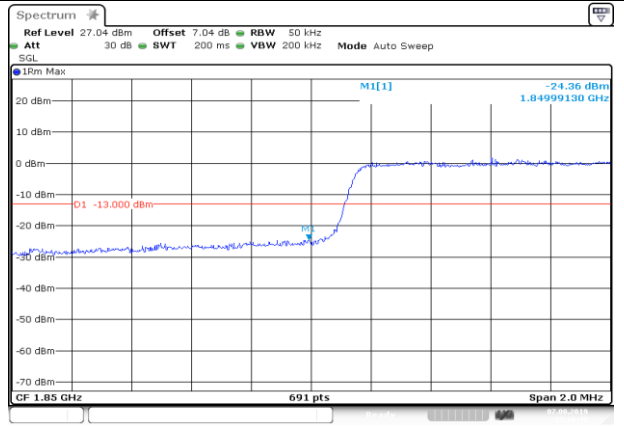

### APPENDIX CTEST PLOTS FOR BAND EDGES LTE BAND 2

Channel Bandwidth: 1.4 MHz

Channel Bandwidth: 3 MHz

LCH\_QPSK\_15RB#0

Date: 7.AUG.2019 13:16:38

LCH\_16QAM\_15RB#0

Date: 7.AUG.2019 13:16:48

HCH\_QPSK\_15RB#0