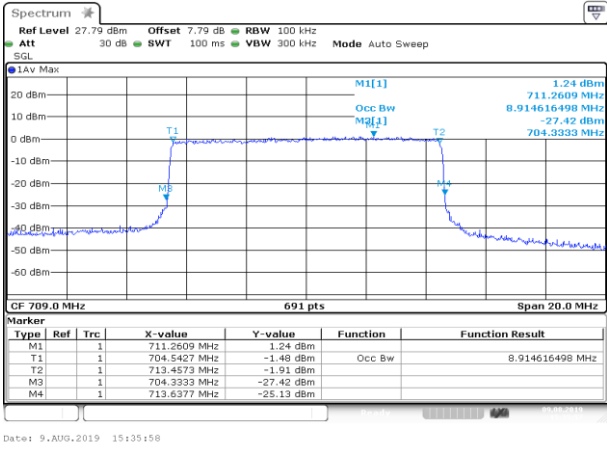

Date: 9.AUG.2019 13:16:25

HCH\_16QAM\_50RB#0

Date: 9.AUG.2019 13:16:34

LTE BAND 17  
 Channel Bandwidth: 5 MHz

Channel Bandwidth: 10 MHz

LCH\_QPSK\_50RB#0

LCH\_16QAM\_50RB#0

MCH\_QPSK\_50RB#0