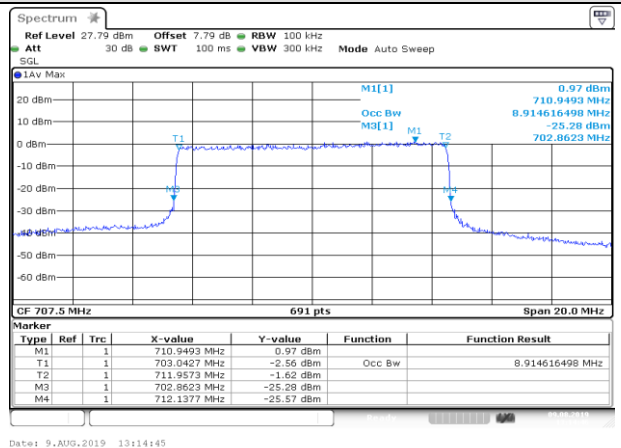

MCH_16QAM_50RB#0

Date: 9.AUG.2019 13:14:45