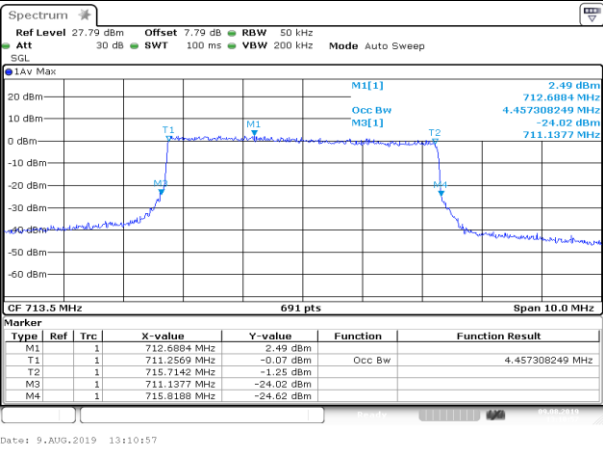

LCH\_QPSK\_25RB#0

LCH\_16QAM\_25RB#0

MCH\_QPSK\_25RB#0

MCH\_16QAM\_25RB#0

HCH\_QPSK\_25RB#0

HCH\_16QAM\_25RB#0

Channel Bandwidth: 10 MHz

LCH\_QPSK\_50RB#0