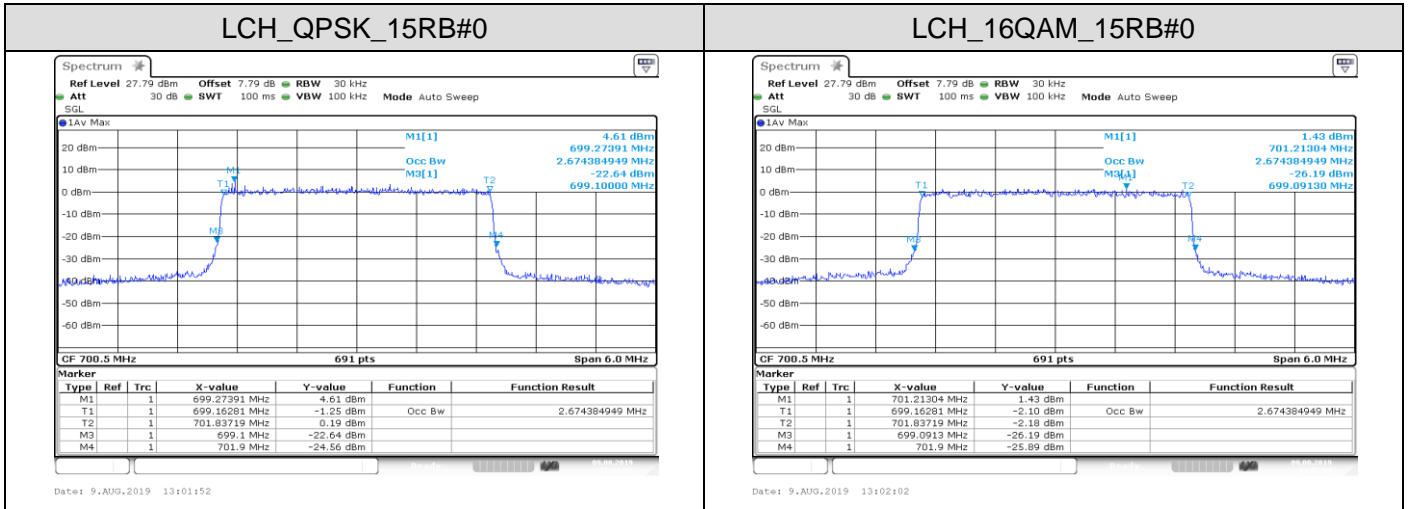

LTE Band 12

Channel Bandwidth: 1.4 MHz

LCH\_QPSK\_6RB#0

Date: 9.AUG.2019 12:56:24

LCH\_16QAM\_6RB#0

Date: 9.AUG.2019 12:56:34

MCH\_QPSK\_6RB#0

Date: 9.AUG.2019 12:58:14

MCH\_16QAM\_6RB#0

Date: 9.AUG.2019 12:58:23

HCH\_QPSK\_6RB#0

Date: 9.AUG.2019 13:00:03

HCH\_16QAM\_6RB#0

Date: 9.AUG.2019 13:00:12

Channel Bandwidth: 3 MHz

Channel Bandwidth: 5 MHz