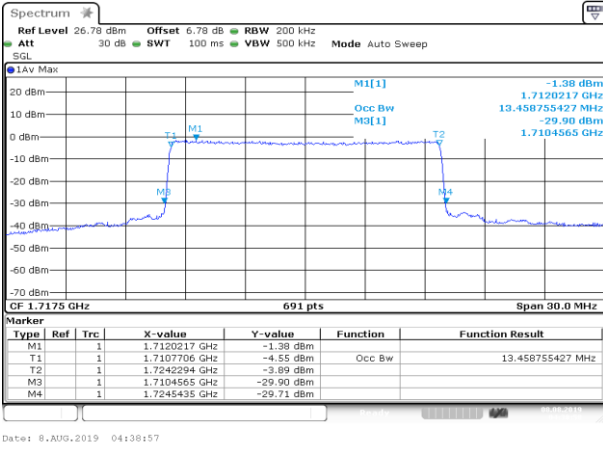

Date: 8.AUG.2019 04:34:52

HCH\_QPSK\_50RB#0

Date: 8.AUG.2019 04:36:37

HCH\_16QAM\_50RB#0

Date: 8.AUG.2019 04:36:47

Channel Bandwidth: 15 MHz

LCH\_QPSK\_75RB#0

Date: 8.AUG.2019 04:38:57