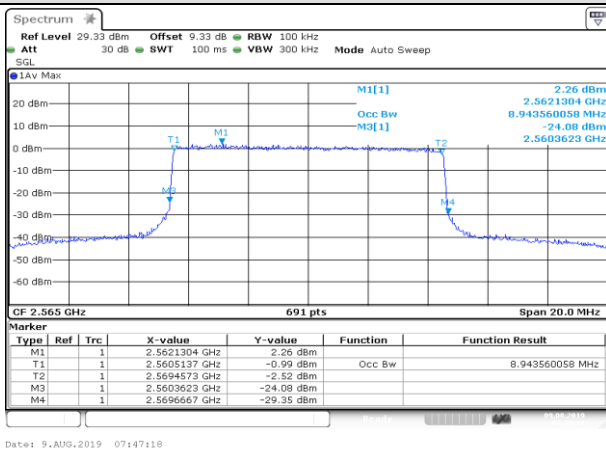

HCH_QPSK_50RB#0