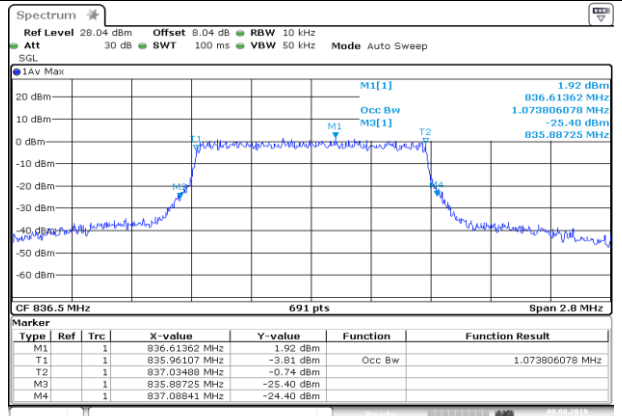

MCH_16QAM_6RB#0

Date: 8.AUG.2019 14:23:27