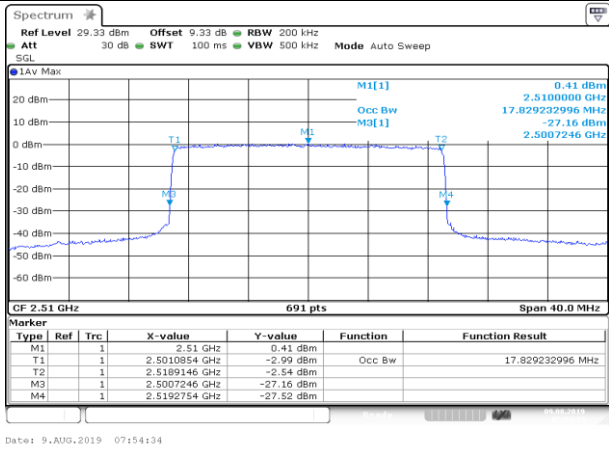

Channel Bandwidth: 20 MHz

LCH_QPSK_100RB#0