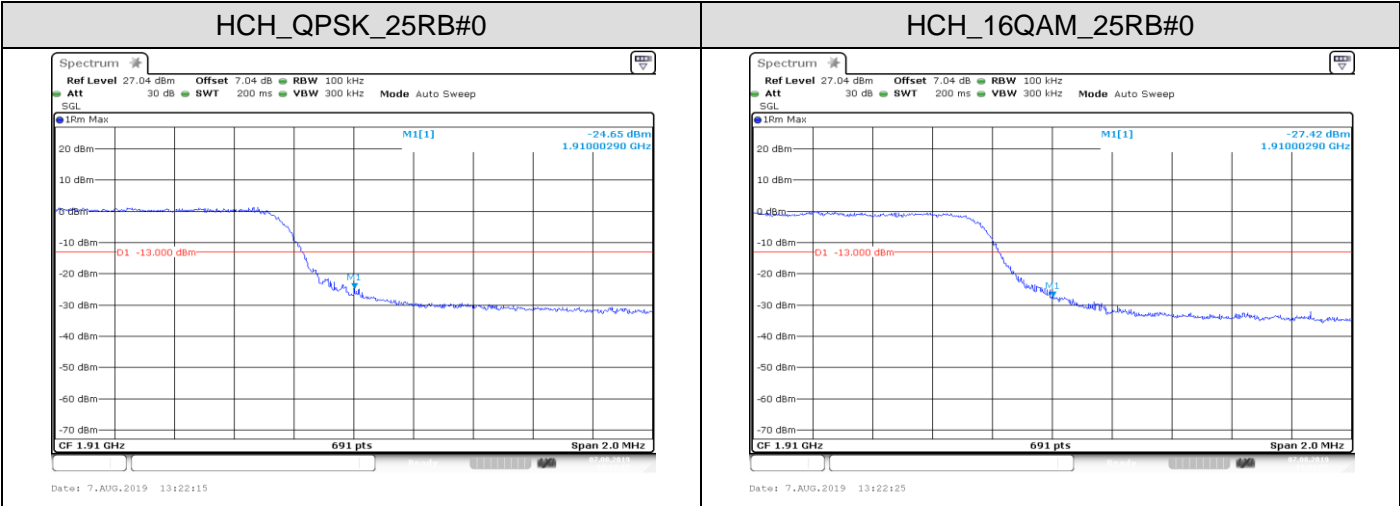

### APPENDIX CTEST PLOTS FOR BAND EDGES LTE BAND 2

Channel Bandwidth: 1.4 MHz

Channel Bandwidth: 3 MHz

LCH\_QPSK\_15RB#0

Date: 7.AUG.2019 13:16:38

LCH\_16QAM\_15RB#0

Date: 7.AUG.2019 13:16:48

HCH\_QPSK\_15RB#0

Date: 7.AUG.2019 13:18:30

HCH\_16QAM\_15RB#0

Date: 7.AUG.2019 13:18:40

Channel Bandwidth: 5 MHz

Channel Bandwidth: 10 MHz

LCH\_QPSK\_50RB#0

Date: 7.AUG.2019 13:24:07

LCH\_16QAM\_50RB#0