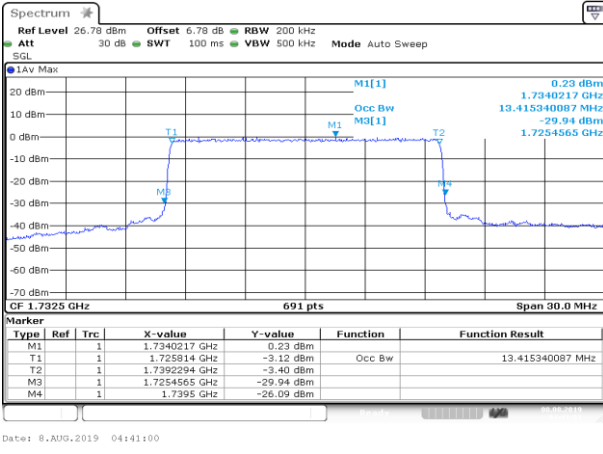

MCH_QPSK_75RB#0

Date: 8.AUG.2019 04:41:00