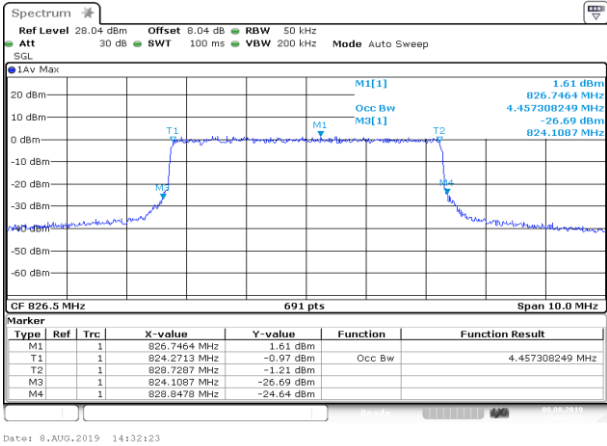

Date: 8.AUG.2019 14:30:43

Channel Bandwidth: 5 MHz

LCH\_QPSK\_25RB#0

Date: 8.AUG.2019 14:32:23

LCH\_16QAM\_25RB#0

Date: 8.AUG.2019 14:32:33

MCH\_QPSK\_25RB#0

Date: 8.AUG.2019 14:34:13