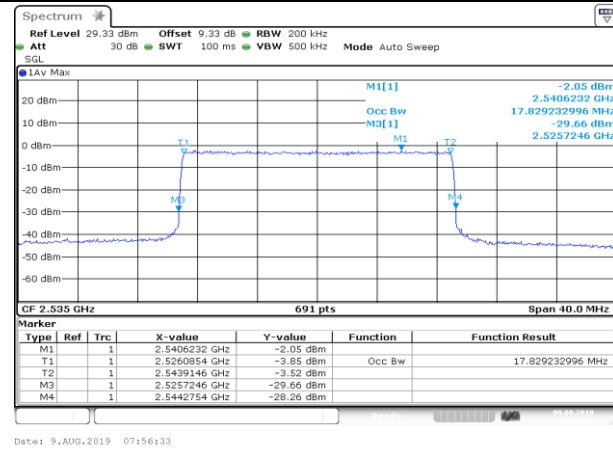

HCH\_16QAM\_75RB#0

Channel Bandwidth: 20 MHz

LCH\_QPSK\_100RB#0

LCH\_16QAM\_100RB#0

MCH\_QPSK\_100RB#0

MCH\_16QAM\_100RB#0

HCH\_QPSK\_100RB#0

HCH\_16QAM\_100RB#0

LTE Band 12

Channel Bandwidth: 1.4 MHz

LCH\_QPSK\_6RB#0

Date: 9.AUG.2019 12:56:24

LCH\_16QAM\_6RB#0

Date: 9.AUG.2019 12:56:34

MCH\_QPSK\_6RB#0

Date: 9.AUG.2019 12:58:14