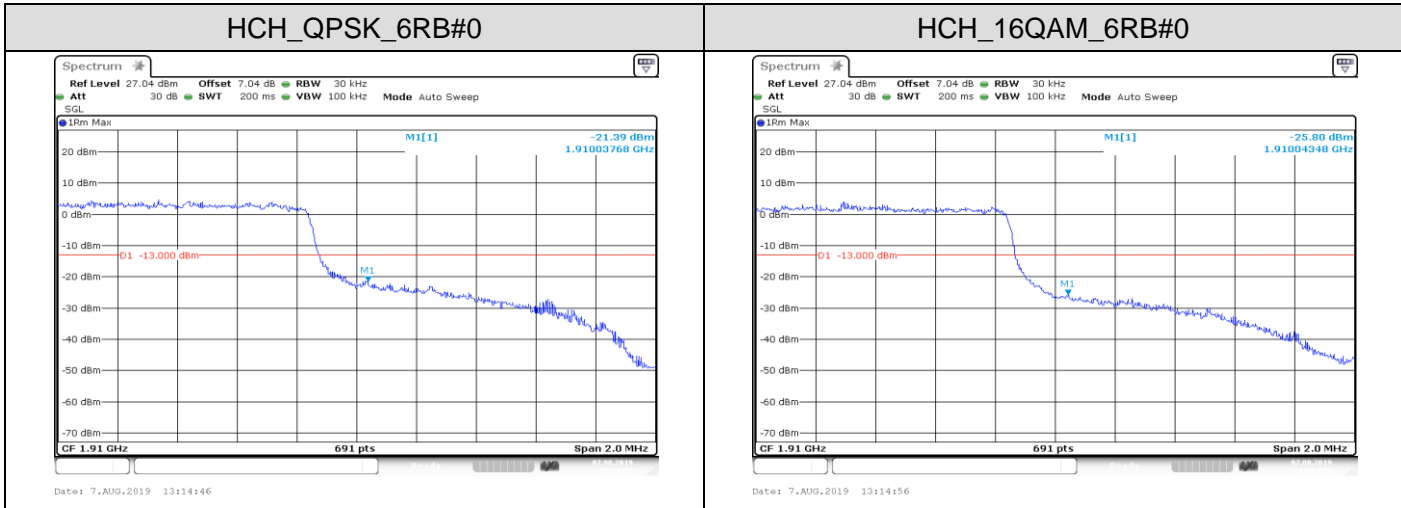

Date: 9.AUG.2019 13:16:25

HCH\_16QAM\_50RB#0

Date: 9.AUG.2019 13:16:34

LTE BAND 17  
 Channel Bandwidth: 5 MHz

Channel Bandwidth: 10 MHz

LCH\_QPSK\_50RB#0

LCH\_16QAM\_50RB#0

MCH\_QPSK\_50RB#0

MCH\_16QAM\_50RB#0

HCH\_QPSK\_50RB#0

HCH\_16QAM\_50RB#0

### APPENDIX CTEST PLOTS FOR BAND EDGES LTE BAND 2

Channel Bandwidth: 1.4 MHz

Channel Bandwidth: 3 MHz

LCH\_QPSK\_15RB#0

Date: 7.AUG.2019 13:16:38

LCH\_16QAM\_15RB#0

Date: 7.AUG.2019 13:16:48

HCH\_QPSK\_15RB#0