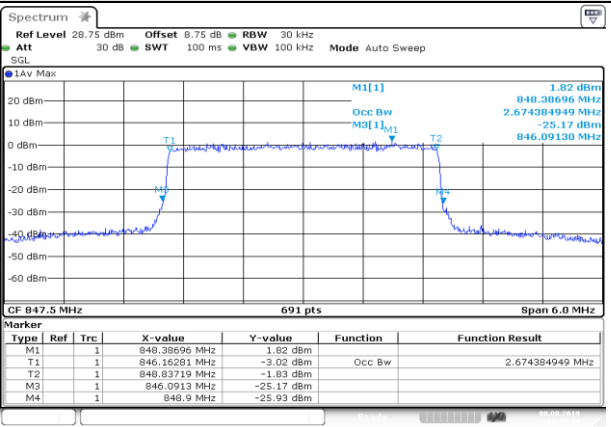

Date: 8.AUG.2019 14:30:43

Channel Bandwidth: 5 MHz

LCH\_QPSK\_25RB#0

Date: 8.AUG.2019 14:32:23

LCH\_16QAM\_25RB#0

Date: 8.AUG.2019 14:32:33

MCH\_QPSK\_25RB#0

Date: 8.AUG.2019 14:34:13