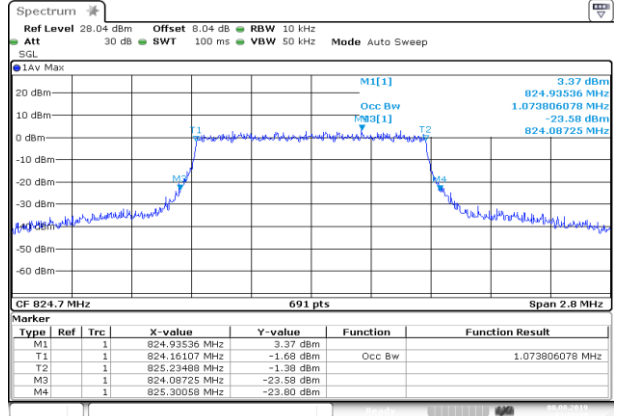

LCH_16QAM_6RB#0

Date: 8.AUG.2019 14:21:38