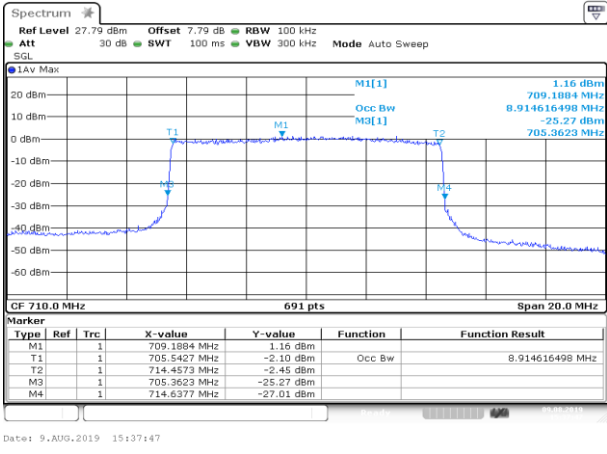

Date: 9.AUG.2019 13:16:25

HCH\_16QAM\_50RB#0

Date: 9.AUG.2019 13:16:34

LTE BAND 17  
 Channel Bandwidth: 5 MHz

Channel Bandwidth: 10 MHz

LCH\_QPSK\_50RB#0

LCH\_16QAM\_50RB#0

MCH\_QPSK\_50RB#0