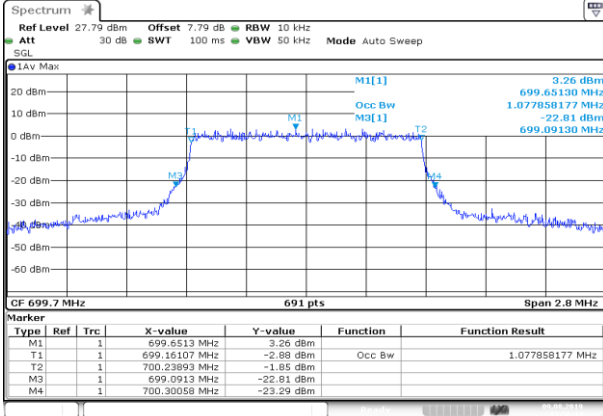

LTE Band 12

Channel Bandwidth: 1.4 MHz

LCH\_QPSK\_6RB#0

Date: 9.AUG.2019 12:56:24

LCH\_16QAM\_6RB#0

Date: 9.AUG.2019 12:56:34

MCH\_QPSK\_6RB#0

Date: 9.AUG.2019 12:58:14