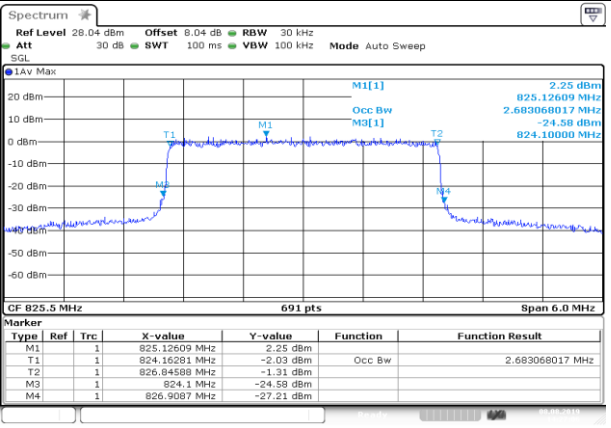

HCH\_QPSK\_6RB#0

Date: 8.AUG.2019 14:25:07

HCH\_16QAM\_6RB#0

Date: 8.AUG.2019 14:25:16

Channel Bandwidth: 3 MHz

LCH\_QPSK\_15RB#0

Date: 8.AUG.2019 14:26:56

LCH\_16QAM\_15RB#0