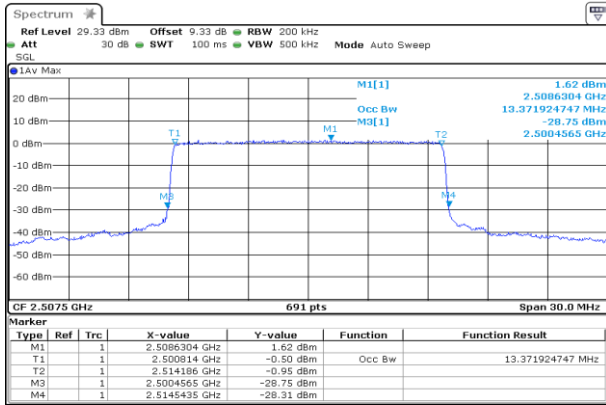

HCH\_QPSK\_50RB#0

HCH\_16QAM\_50RB#0

Channel Bandwidth: 15 MHz

LCH\_QPSK\_75RB#0

LCH\_16QAM\_75RB#0

MCH\_QPSK\_75RB#0

MCH\_16QAM\_75RB#0

HCH\_QPSK\_75RB#0

LTE Band 12

Channel Bandwidth: 1.4 MHz

LCH\_QPSK\_6RB#0

Date: 9.AUG.2019 12:56:24

LCH\_16QAM\_6RB#0

Date: 9.AUG.2019 12:56:34

MCH\_QPSK\_6RB#0

Date: 9.AUG.2019 12:58:14