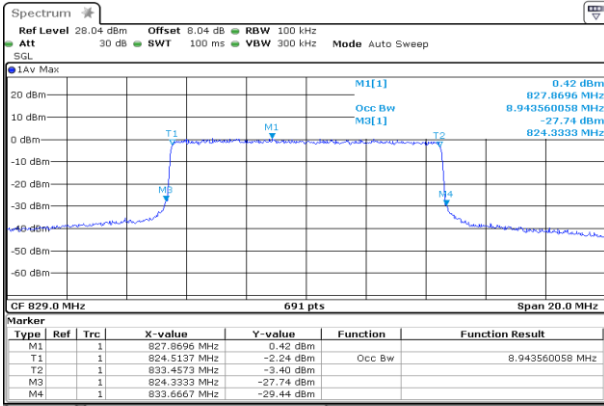

MCH\_16QAM\_25RB#0

Date: 8.AUG.2019 14:34:22

HCH\_QPSK\_25RB#0

Date: 8.AUG.2019 14:36:02

HCH\_16QAM\_25RB#0

Date: 8.AUG.2019 14:36:11

Channel Bandwidth: 10 MHz

LCH\_QPSK\_50RB#0

LCH\_16QAM\_50RB#0

MCH\_QPSK\_50RB#0

MCH\_16QAM\_50RB#0

HCH\_QPSK\_50RB#0

HCH\_16QAM\_50RB#0

LTE Band 7

Channel Bandwidth: 5 MHz

LCH\_QPSK\_25RB#0