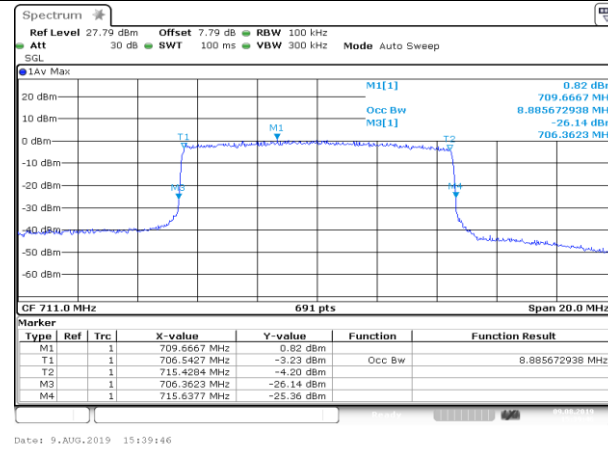

HCH_16QAM_50RB#0