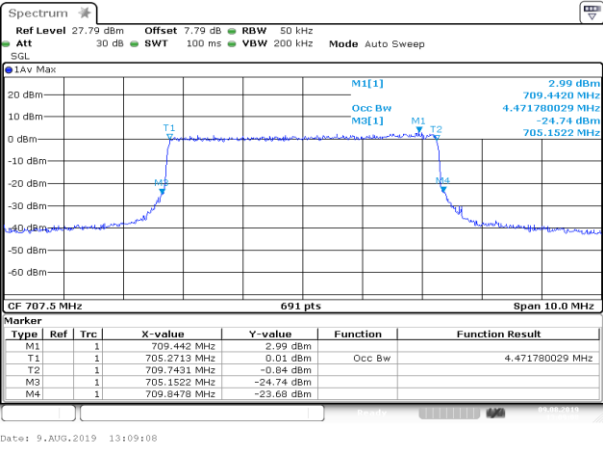

MCH_QPSK_25RB#0