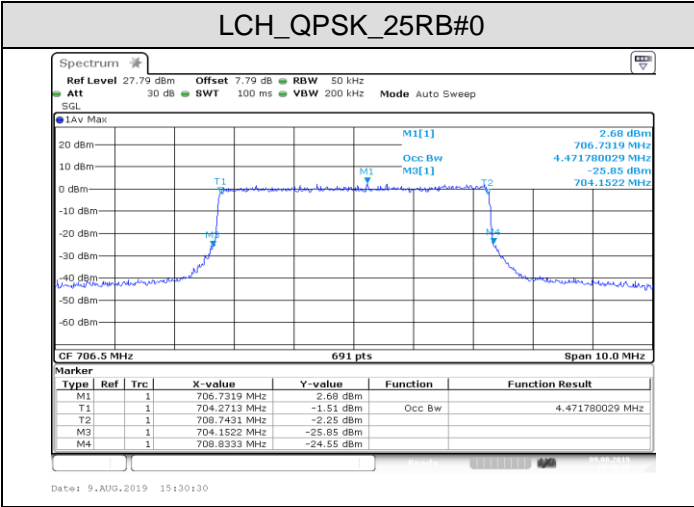

Date: 9.AUG.2019 13:16:25

HCH\_16QAM\_50RB#0

Date: 9.AUG.2019 13:16:34

LTE BAND 17  
 Channel Bandwidth: 5 MHz

Channel Bandwidth: 10 MHz

LCH\_QPSK\_50RB#0

LCH\_16QAM\_50RB#0

MCH\_QPSK\_50RB#0