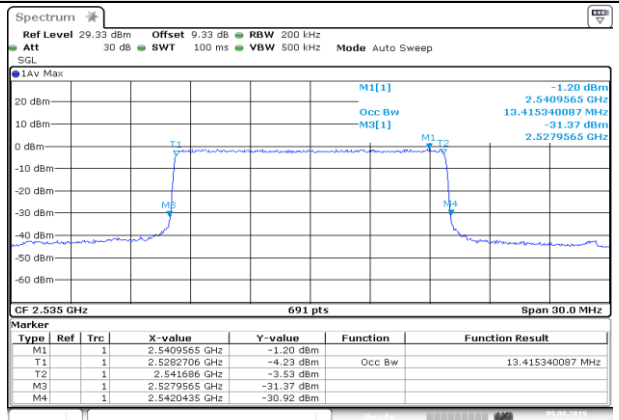

HCH\_QPSK\_50RB#0

HCH\_16QAM\_50RB#0

Channel Bandwidth: 15 MHz

LCH\_QPSK\_75RB#0

LCH\_16QAM\_75RB#0

MCH\_QPSK\_75RB#0

MCH\_16QAM\_75RB#0

HCH\_QPSK\_75RB#0