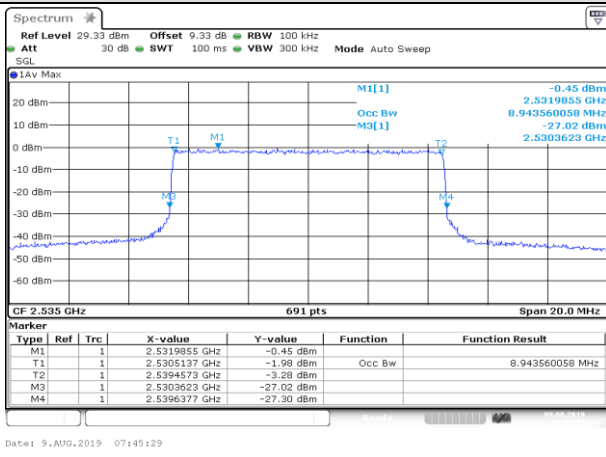

Date: 9.AUG.2019 07:41:51

HCH\_16QAM\_25RB#0

Date: 9.AUG.2019 07:42:00

Channel Bandwidth: 10 MHz

LCH\_QPSK\_50RB#0

LCH\_16QAM\_50RB#0

MCH\_QPSK\_50RB#0

MCH\_16QAM\_50RB#0