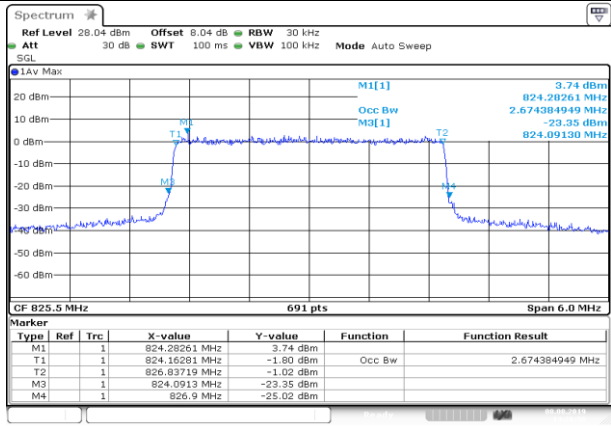

HCH\_QPSK\_6RB#0

Date: 8.AUG.2019 14:25:07

HCH\_16QAM\_6RB#0

Date: 8.AUG.2019 14:25:16

Channel Bandwidth: 3 MHz

LCH\_QPSK\_15RB#0

Date: 8.AUG.2019 14:26:56

LCH\_16QAM\_15RB#0