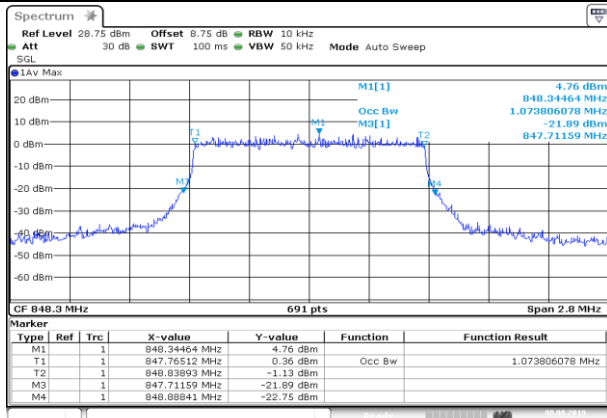

HCH_QPSK_6RB#0

Date: 8.AUG.2019 14:25:07