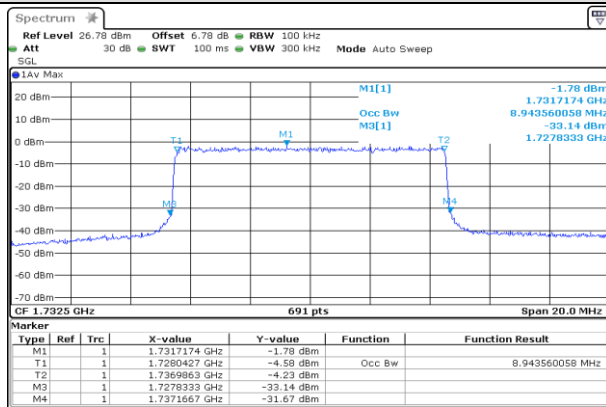

Channel Bandwidth: 10 MHz

LCH\_QPSK\_50RB#0

Date: 8.AUG.2019 04:32:38

LCH\_16QAM\_50RB#0

Date: 8.AUG.2019 04:32:48

MCH\_QPSK\_50RB#0

Date: 8.AUG.2019 04:34:42

MCH\_16QAM\_50RB#0