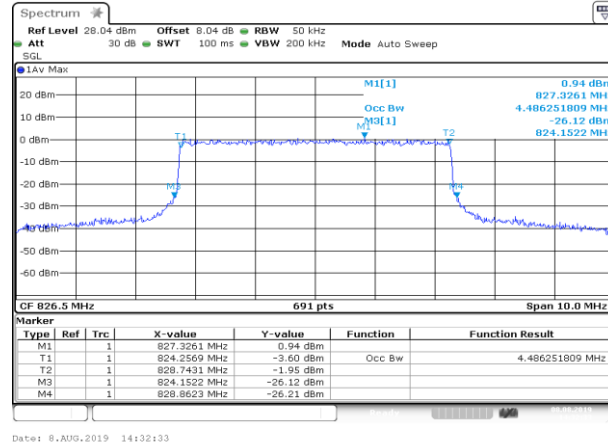

Date: 8.AUG.2019 14:30:43

Channel Bandwidth: 5 MHz

LCH\_QPSK\_25RB#0

Date: 8.AUG.2019 14:32:23

LCH\_16QAM\_25RB#0

Date: 8.AUG.2019 14:32:33

MCH\_QPSK\_25RB#0

Date: 8.AUG.2019 14:34:13