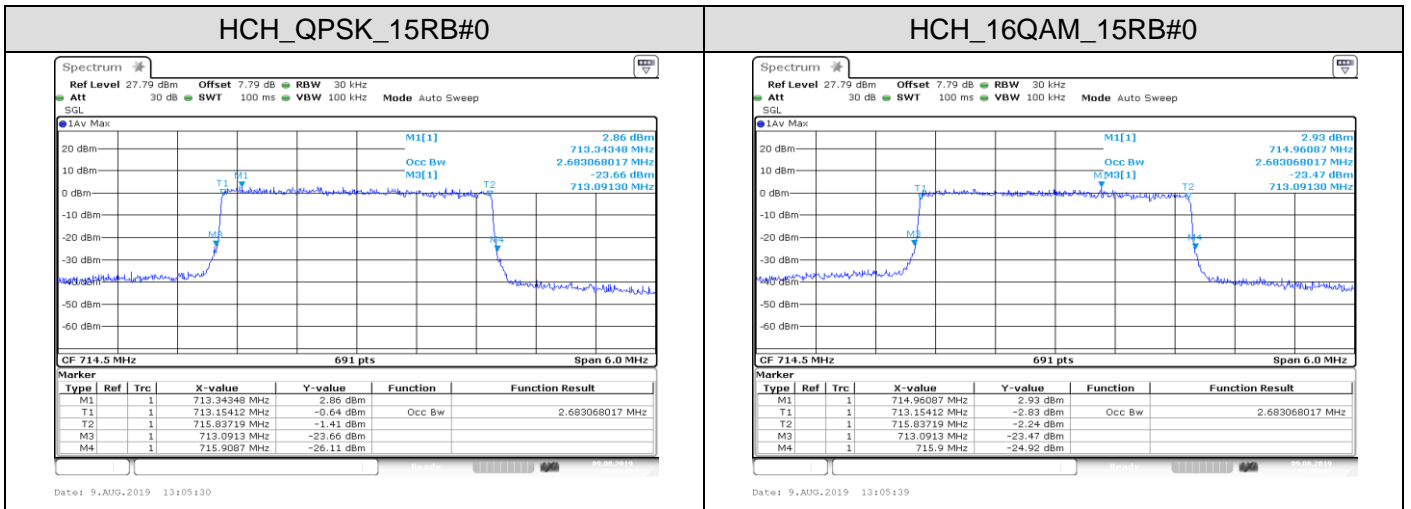

LTE Band 12

Channel Bandwidth: 1.4 MHz

LCH\_QPSK\_6RB#0

Date: 9.AUG.2019 12:56:24

LCH\_16QAM\_6RB#0

Date: 9.AUG.2019 12:56:34

MCH\_QPSK\_6RB#0

Date: 9.AUG.2019 12:58:14

MCH\_16QAM\_6RB#0

Date: 9.AUG.2019 12:58:23

HCH\_QPSK\_6RB#0

Date: 9.AUG.2019 13:00:03

HCH\_16QAM\_6RB#0

Date: 9.AUG.2019 13:00:12

Channel Bandwidth: 3 MHz

Channel Bandwidth: 5 MHz