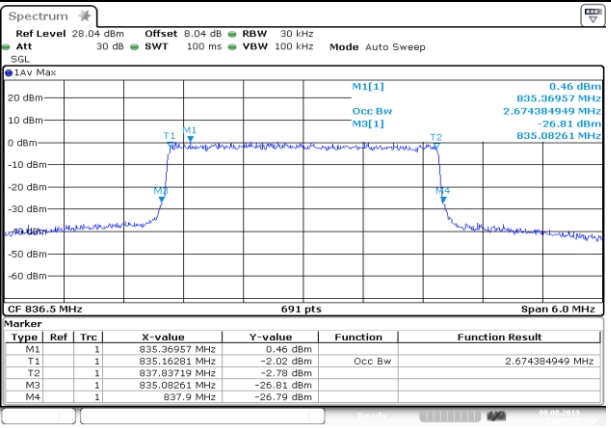

MCH_16QAM_15RB#0

Date: 8.AUG.2019 14:28:54