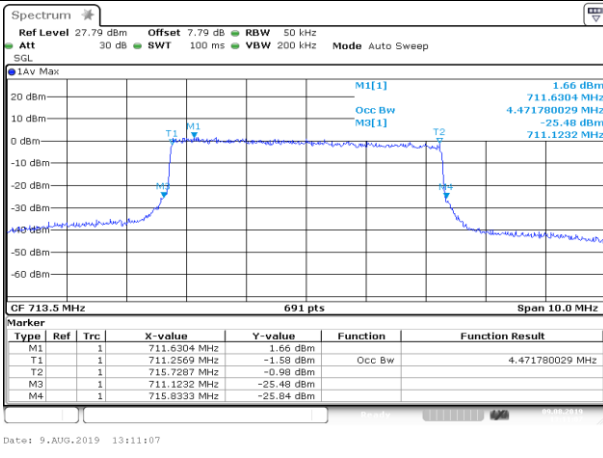

LCH\_QPSK\_25RB#0

LCH\_16QAM\_25RB#0

MCH\_QPSK\_25RB#0

MCH\_16QAM\_25RB#0

HCH\_QPSK\_25RB#0

HCH\_16QAM\_25RB#0

Channel Bandwidth: 10 MHz

LCH\_QPSK\_50RB#0