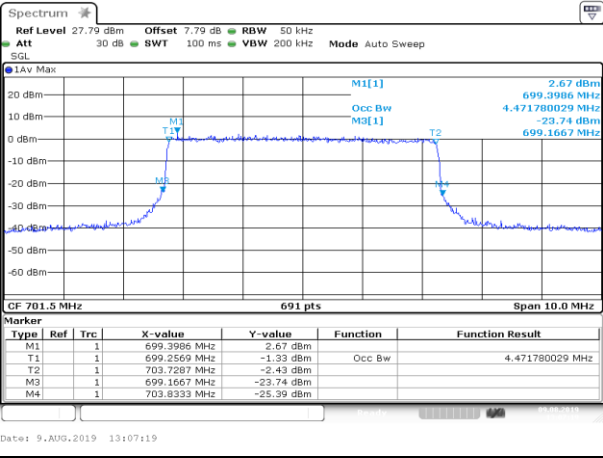

Channel Bandwidth: 5 MHz

LCH_QPSK_25RB#0