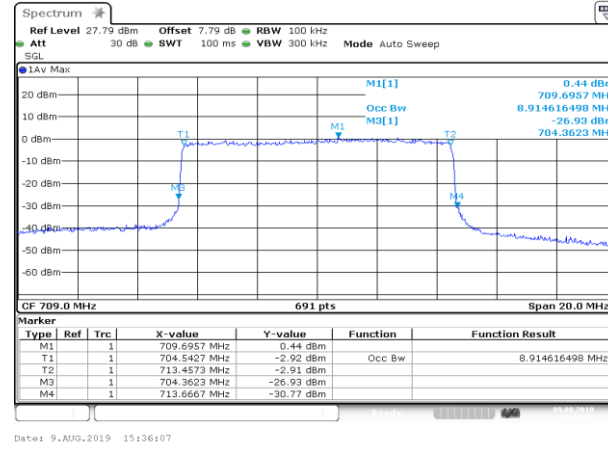

Date: 9.AUG.2019 13:16:25

HCH\_16QAM\_50RB#0

Date: 9.AUG.2019 13:16:34

LTE BAND 17  
 Channel Bandwidth: 5 MHz

Channel Bandwidth: 10 MHz

LCH\_QPSK\_50RB#0

LCH\_16QAM\_50RB#0

MCH\_QPSK\_50RB#0