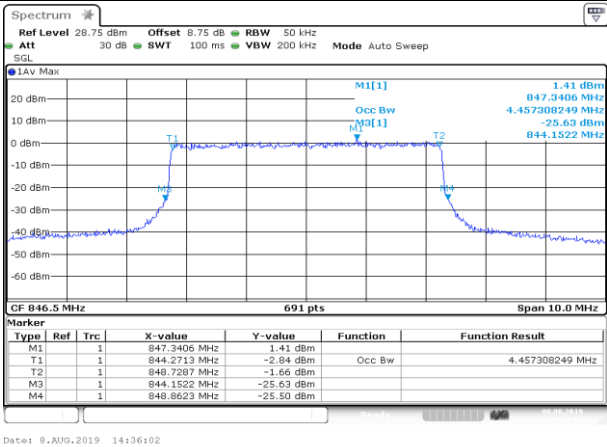

HCH_QPSK_25RB#0

Date: 8.AUG.2019 14:36:02