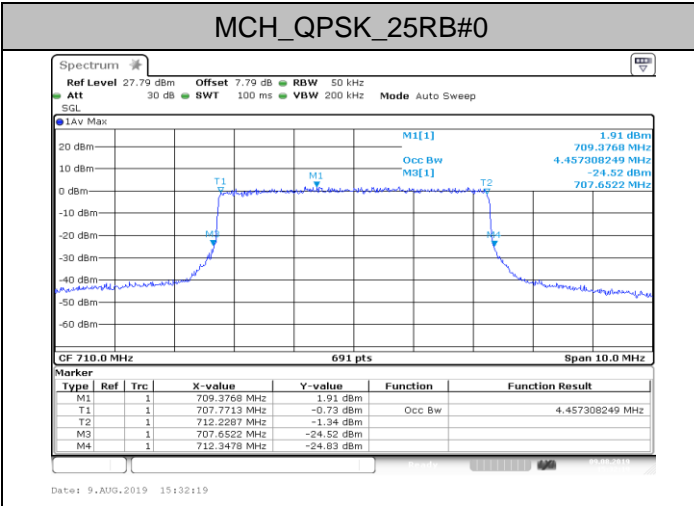

Date: 9.AUG.2019 13:16:25

HCH\_16QAM\_50RB#0

Date: 9.AUG.2019 13:16:34

LTE BAND 17  
 Channel Bandwidth: 5 MHz

Channel Bandwidth: 10 MHz

LCH\_QPSK\_50RB#0

LCH\_16QAM\_50RB#0

MCH\_QPSK\_50RB#0