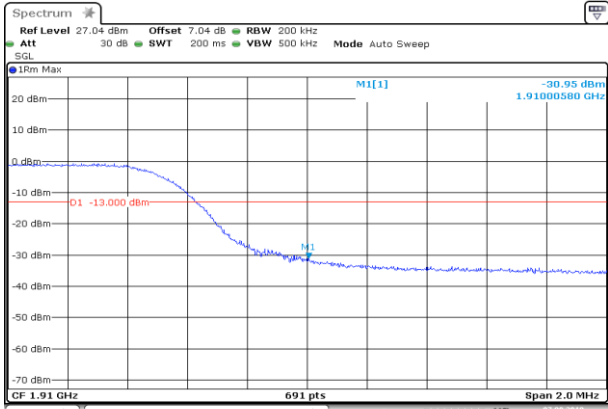

HCH_16QAM_50RB#0

Date: 7.AUG.2019 13:26:09