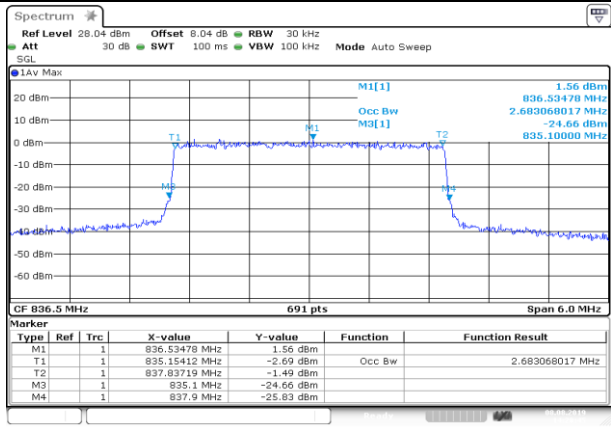

MCH_QPSK_15RB#0

Date: 8.AUG.2019 14:28:45