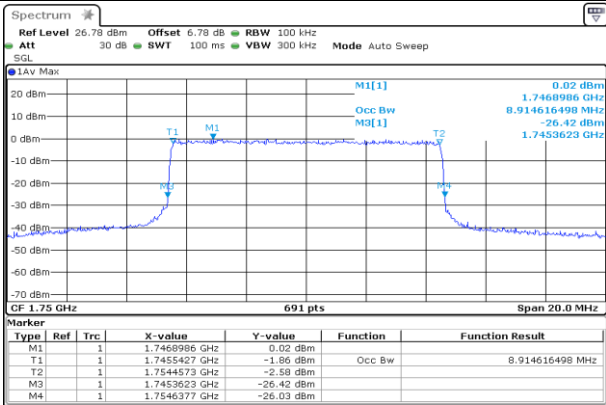

HCH_QPSK_50RB#0

Date: 8.AUG.2019 04:36:37