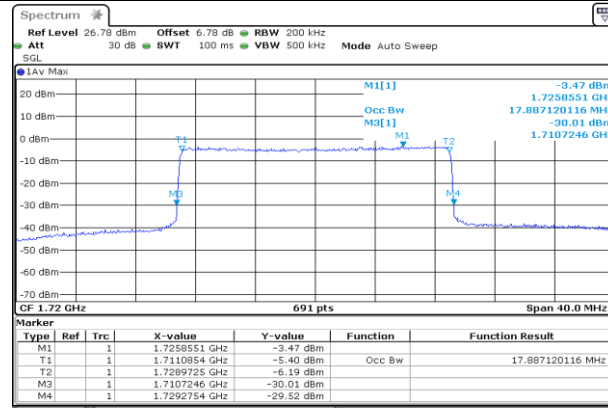

HCH\_16QAM\_75RB#0

Date: 8.AUG.2019 04:43:02

Channel Bandwidth: 20 MHz

LCH\_QPSK\_100RB#0

Date: 8.AUG.2019 04:44:44

LCH\_16QAM\_100RB#0

Date: 8.AUG.2019 04:44:53

MCH\_QPSK\_100RB#0

Date: 8.AUG.2019 04:46:16

MCH\_16QAM\_100RB#0

Date: 8.AUG.2019 04:46:46

HCH\_QPSK\_100RB#0

Date: 8.AUG.2019 04:48:18

HCH\_16QAM\_100RB#0

Date: 8.AUG.2019 04:48:49

LTE Band 5  
Channel Bandwidth: 1.4 MHz