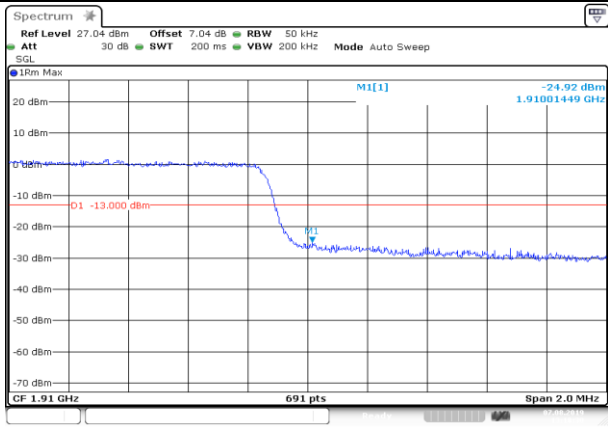

### APPENDIX CTEST PLOTS FOR BAND EDGES LTE BAND 2

Channel Bandwidth: 1.4 MHz

Channel Bandwidth: 3 MHz

LCH\_QPSK\_15RB#0

Date: 7.AUG.2019 13:16:38

LCH\_16QAM\_15RB#0

Date: 7.AUG.2019 13:16:48

HCH\_QPSK\_15RB#0