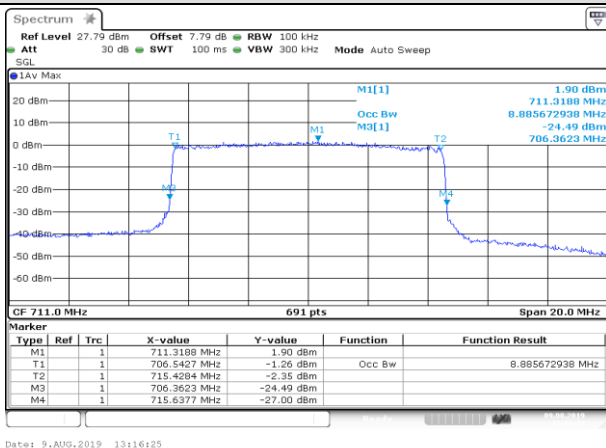

Date: 9.AUG.2019 13:16:25

HCH\_16QAM\_50RB#0

Date: 9.AUG.2019 13:16:34

LTE BAND 17  
 Channel Bandwidth: 5 MHz

Channel Bandwidth: 10 MHz

LCH\_QPSK\_50RB#0

LCH\_16QAM\_50RB#0

MCH\_QPSK\_50RB#0