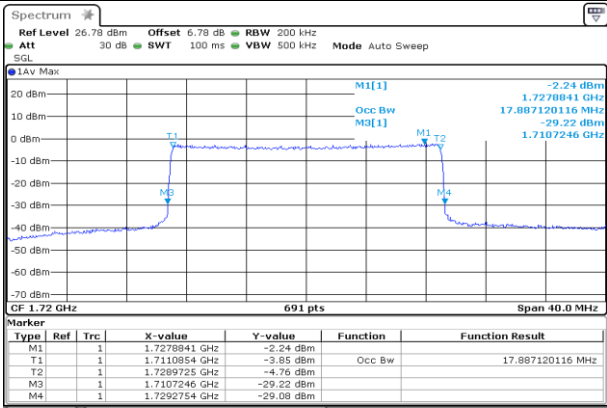

HCH\_16QAM\_75RB#0

Date: 8.AUG.2019 04:43:02

Channel Bandwidth: 20 MHz

LCH\_QPSK\_100RB#0

Date: 8.AUG.2019 04:44:44

LCH\_16QAM\_100RB#0

Date: 8.AUG.2019 04:44:53

MCH\_QPSK\_100RB#0