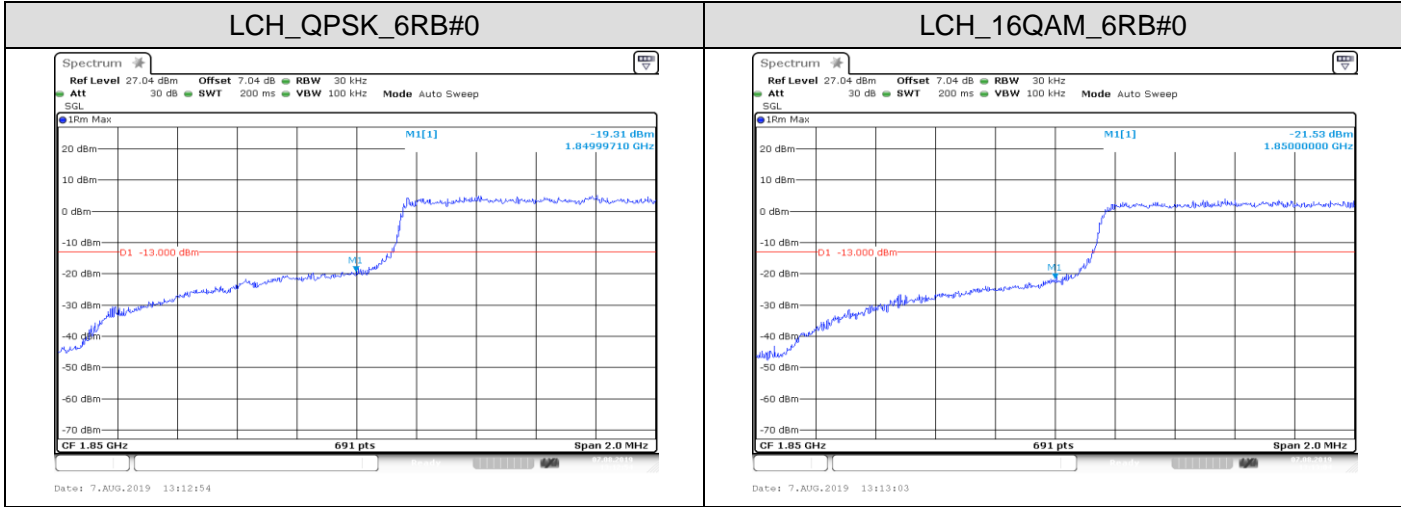

Date: 9.AUG.2019 13:16:25

HCH\_16QAM\_50RB#0

Date: 9.AUG.2019 13:16:34

LTE BAND 17  
 Channel Bandwidth: 5 MHz

Channel Bandwidth: 10 MHz

LCH\_QPSK\_50RB#0

LCH\_16QAM\_50RB#0

MCH\_QPSK\_50RB#0

MCH\_16QAM\_50RB#0

HCH\_QPSK\_50RB#0

HCH\_16QAM\_50RB#0

### APPENDIX CTEST PLOTS FOR BAND EDGES LTE BAND 2

Channel Bandwidth: 1.4 MHz

Channel Bandwidth: 3 MHz

LCH\_QPSK\_15RB#0

Date: 7.AUG.2019 13:16:38

LCH\_16QAM\_15RB#0

Date: 7.AUG.2019 13:16:48

HCH\_QPSK\_15RB#0