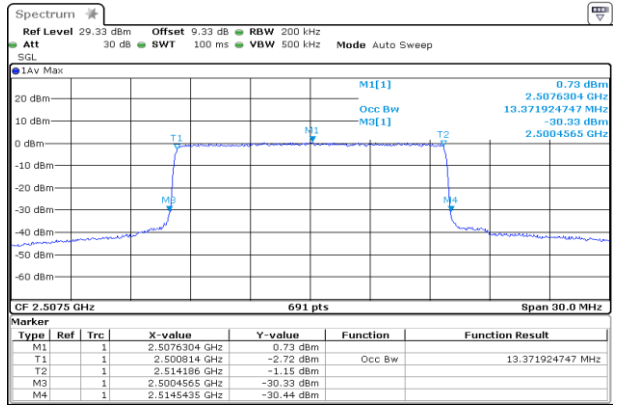

HCH\_QPSK\_50RB#0

HCH\_16QAM\_50RB#0

Channel Bandwidth: 15 MHz

LCH\_QPSK\_75RB#0

LCH\_16QAM\_75RB#0

MCH\_QPSK\_75RB#0

MCH\_16QAM\_75RB#0

HCH\_QPSK\_75RB#0