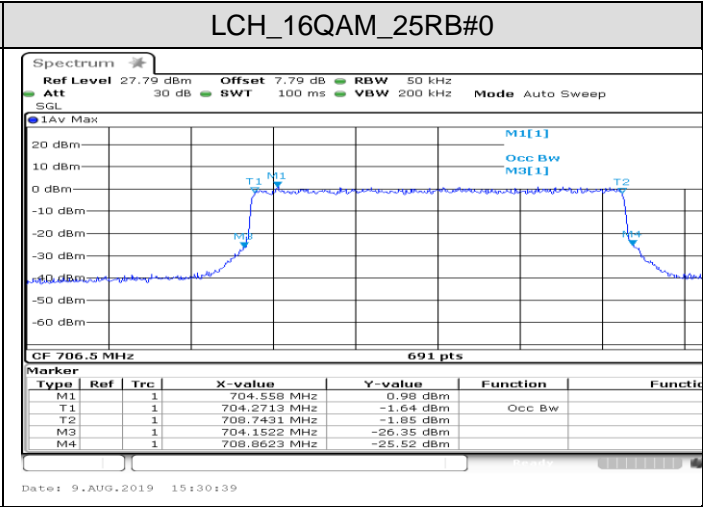

Date: 9.AUG.2019 13:16:25

HCH\_16QAM\_50RB#0

Date: 9.AUG.2019 13:16:34

LTE BAND 17  
 Channel Bandwidth: 5 MHz

Channel Bandwidth: 10 MHz

LCH\_QPSK\_50RB#0

LCH\_16QAM\_50RB#0

MCH\_QPSK\_50RB#0