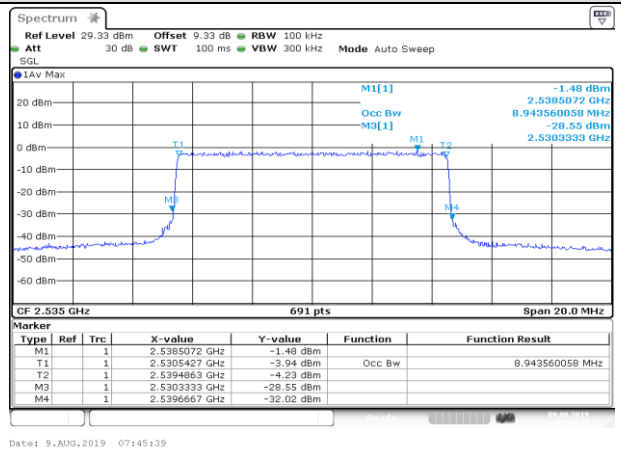

Date: 9.AUG.2019 07:41:51

HCH\_16QAM\_25RB#0

Date: 9.AUG.2019 07:42:00

Channel Bandwidth: 10 MHz

LCH\_QPSK\_50RB#0

LCH\_16QAM\_50RB#0

MCH\_QPSK\_50RB#0

MCH\_16QAM\_50RB#0