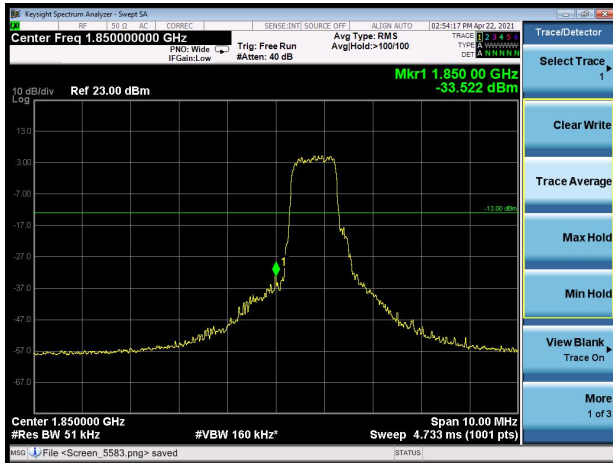

LTE Band 2 15MHz QPSK 100%RB CH-Low

LTE Band 2 15MHz QPSK 100%RB CH-High

LTE Band 2 20MHz QPSK 1RB CH-Low

LTE Band 2 20MHz QPSK 1RB CH-High

LTE Band 2 20MHz QPSK 100%RB CH-Low

LTE Band 2 20MHz QPSK 100%RB CH-High

LTE Band 2 1.4MHz 16QAM 1RB CH-Low

LTE Band 2 1.4MHz 16QAM 1RB CH-High

LTE Band 2 1.4MHz 16QAM 100%RB CH-Low

LTE Band 2 1.4MHz 16QAM 100%RB CH-High

LTE Band 2 3MHz 16QAM 1RB CH-Low

LTE Band 2 3MHz 16QAM 1RB CH-High

LTE Band 2 3MHz 16QAM 100%RB CH-Low

LTE Band 2 3MHz 16QAM 100%RB CH-High

LTE Band 2 5MHz 16QAM 1RB CH-Low

LTE Band 2 5MHz 16QAM 1RB CH-High

LTE Band 2 5MHz 16QAM 100%RB CH-Low

LTE Band 2 5MHz 16QAM 100%RB CH-High