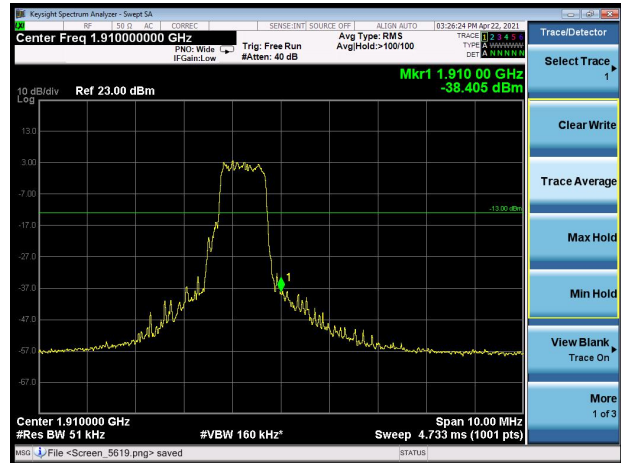

LTE Band 2 15MHz QPSK 100%RB CH-Low

LTE Band 2 15MHz QPSK 100%RB CH-High

LTE Band 2 20MHz QPSK 1RB CH-Low

LTE Band 2 20MHz QPSK 1RB CH-High

LTE Band 2 20MHz QPSK 100%RB CH-Low

LTE Band 2 20MHz QPSK 100%RB CH-High

LTE Band 2 1.4MHz 16QAM 1RB CH-Low

LTE Band 2 1.4MHz 16QAM 1RB CH-High

LTE Band 2 1.4MHz 16QAM 100%RB CH-Low

LTE Band 2 1.4MHz 16QAM 100%RB CH-High

LTE Band 2 3MHz 16QAM 1RB CH-Low

LTE Band 2 3MHz 16QAM 1RB CH-High

LTE Band 2 3MHz 16QAM 100%RB CH-Low

LTE Band 2 3MHz 16QAM 100%RB CH-High

LTE Band 2 5MHz 16QAM 1RB CH-Low

LTE Band 2 5MHz 16QAM 1RB CH-High

LTE Band 2 5MHz 16QAM 100%RB CH-Low

LTE Band 2 5MHz 16QAM 100%RB CH-High