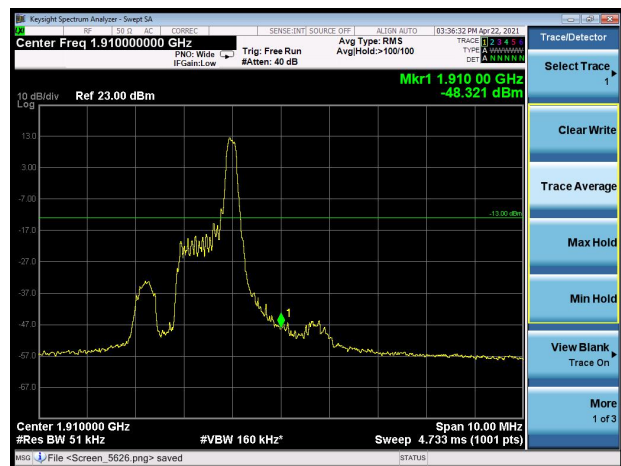

LTE Band 2 10MHz 16QAM 1RB CH-Low

LTE Band 2 10MHz 16QAM 1RB CH-High

LTE Band 2 10MHz 16QAM 100%RB CH-Low

LTE Band 2 10MHz 16QAM 100%RB CH-High

LTE Band 2 15MHz 16QAM 1RB CH-Low

LTE Band 2 15MHz 16QAM 1RB CH-High

LTE Band 2 15MHz 16QAM 100%RB CH-Low

LTE Band 2 15MHz 16QAM 100%RB CH-High

LTE Band 2 20MHz 16QAM 1RB CH-Low

LTE Band 2 20MHz 16QAM 1RB CH-High

LTE Band 2 20MHz 16QAM 100%RB CH-Low

LTE Band 2 20MHz 16QAM 100%RB CH-High