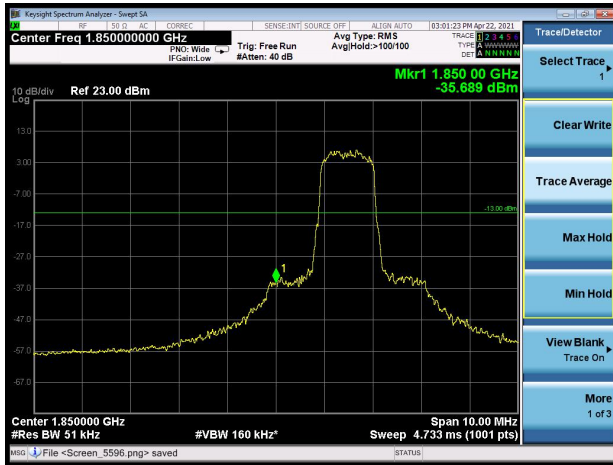

LTE Band 2 15MHz QPSK 100%RB CH-Low

LTE Band 2 15MHz QPSK 100%RB CH-High

LTE Band 2 20MHz QPSK 1RB CH-Low

LTE Band 2 20MHz QPSK 1RB CH-High

LTE Band 2 20MHz QPSK 100%RB CH-Low

LTE Band 2 20MHz QPSK 100%RB CH-High

LTE Band 2 1.4MHz 16QAM 1RB CH-Low

LTE Band 2 1.4MHz 16QAM 1RB CH-High

LTE Band 2 1.4MHz 16QAM 100%RB CH-Low

LTE Band 2 1.4MHz 16QAM 100%RB CH-High

LTE Band 2 3MHz 16QAM 1RB CH-Low

LTE Band 2 3MHz 16QAM 1RB CH-High

LTE Band 2 3MHz 16QAM 100%RB CH-Low

LTE Band 2 3MHz 16QAM 100%RB CH-High

LTE Band 2 5MHz 16QAM 1RB CH-Low

LTE Band 2 5MHz 16QAM 1RB CH-High

LTE Band 2 5MHz 16QAM 100%RB CH-Low

LTE Band 2 5MHz 16QAM 100%RB CH-High