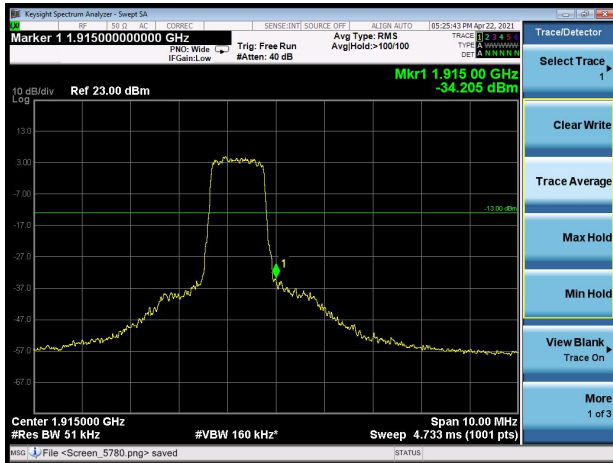

LTE Band 25 3MHz QPSK 100%RB CH-Low