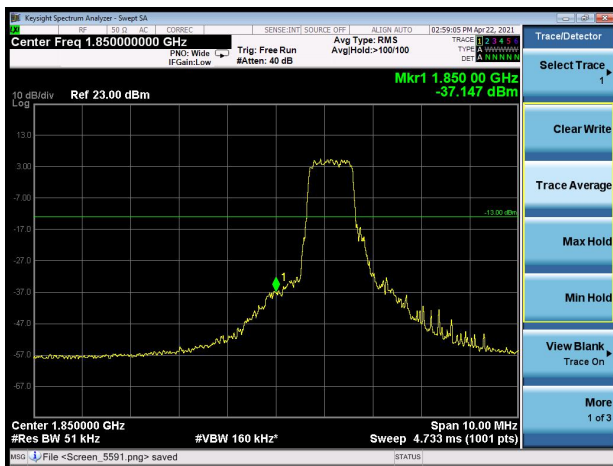

LTE Band 2 3MHz 16QAM 100%RB CH-Low

LTE Band 2 3MHz 16QAM 100%RB CH-High

LTE Band 2 5MHz 16QAM 1RB CH-Low

LTE Band 2 5MHz 16QAM 1RB CH-High

LTE Band 2 5MHz 16QAM 100%RB CH-Low

LTE Band 2 5MHz 16QAM 100%RB CH-High

LTE Band 2 10MHz 16QAM 1RB CH-Low

LTE Band 2 10MHz 16QAM 1RB CH-High

LTE Band 2 10MHz 16QAM 100%RB CH-Low

LTE Band 2 10MHz 16QAM 100%RB CH-High

LTE Band 2 15MHz 16QAM 1RB CH-Low

LTE Band 2 15MHz 16QAM 1RB CH-High