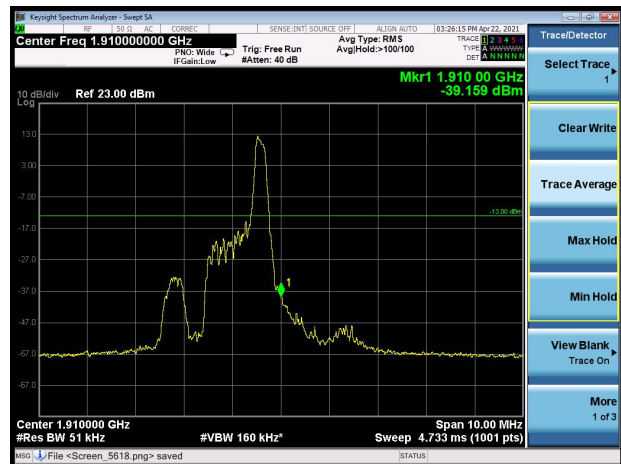

LTE Band 2 15MHz QPSK 100%RB CH-Low

LTE Band 2 15MHz QPSK 100%RB CH-High

LTE Band 2 20MHz QPSK 1RB CH-Low

LTE Band 2 20MHz QPSK 1RB CH-High

LTE Band 2 20MHz QPSK 100%RB CH-Low

LTE Band 2 20MHz QPSK 100%RB CH-High

LTE Band 2 1.4MHz 16QAM 1RB CH-Low

LTE Band 2 1.4MHz 16QAM 1RB CH-High

LTE Band 2 1.4MHz 16QAM 100%RB CH-Low

LTE Band 2 1.4MHz 16QAM 100%RB CH-High

LTE Band 2 3MHz 16QAM 1RB CH-Low

LTE Band 2 3MHz 16QAM 1RB CH-High

LTE Band 2 3MHz 16QAM 100%RB CH-Low

LTE Band 2 3MHz 16QAM 100%RB CH-High

LTE Band 2 5MHz 16QAM 1RB CH-Low

LTE Band 2 5MHz 16QAM 1RB CH-High

LTE Band 2 5MHz 16QAM 100%RB CH-Low

LTE Band 2 5MHz 16QAM 100%RB CH-High