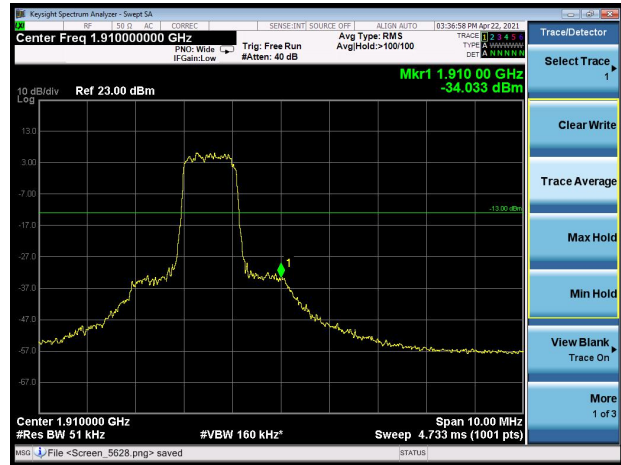

LTE Band 2 15MHz QPSK 100%RB CH-Low

LTE Band 2 15MHz QPSK 100%RB CH-High

LTE Band 2 20MHz QPSK 1RB CH-Low

LTE Band 2 20MHz QPSK 1RB CH-High

LTE Band 2 20MHz QPSK 100%RB CH-Low

LTE Band 2 20MHz QPSK 100%RB CH-High

LTE Band 2 1.4MHz 16QAM 1RB CH-Low

LTE Band 2 1.4MHz 16QAM 1RB CH-High

LTE Band 2 1.4MHz 16QAM 100%RB CH-Low

LTE Band 2 1.4MHz 16QAM 100%RB CH-High

LTE Band 2 3MHz 16QAM 1RB CH-Low

LTE Band 2 3MHz 16QAM 1RB CH-High