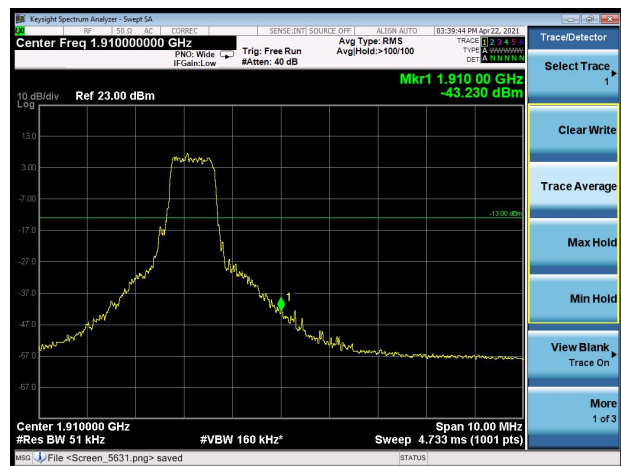

LTE Band 2 15MHz 16QAM 100%RB CH-Low

LTE Band 2 15MHz 16QAM 100%RB CH-High

LTE Band 2 20MHz 16QAM 1RB CH-Low

LTE Band 2 20MHz 16QAM 1RB CH-High

LTE Band 2 20MHz 16QAM 100%RB CH-Low

LTE Band 2 20MHz 16QAM 100%RB CH-High