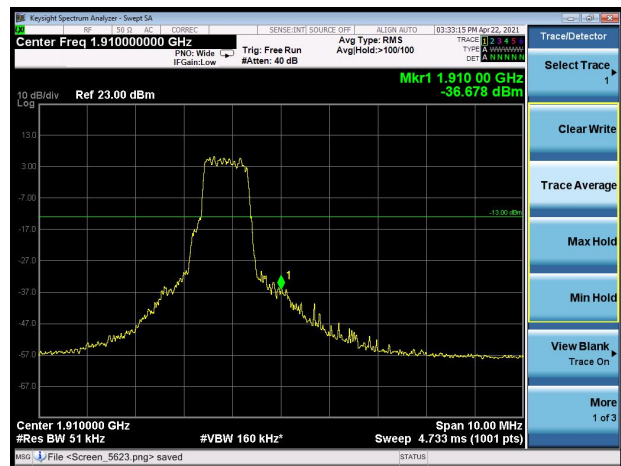

LTE Band 2 10MHz 16QAM 1RB CH-Low

LTE Band 2 10MHz 16QAM 1RB CH-High

LTE Band 2 10MHz 16QAM 100%RB CH-Low

LTE Band 2 10MHz 16QAM 100%RB CH-High

LTE Band 2 15MHz 16QAM 1RB CH-Low

LTE Band 2 15MHz 16QAM 1RB CH-High

LTE Band 2 15MHz 16QAM 100%RB CH-Low

LTE Band 2 15MHz 16QAM 100%RB CH-High

LTE Band 2 20MHz 16QAM 1RB CH-Low

LTE Band 2 20MHz 16QAM 1RB CH-High

LTE Band 2 20MHz 16QAM 100%RB CH-Low

LTE Band 2 20MHz 16QAM 100%RB CH-High