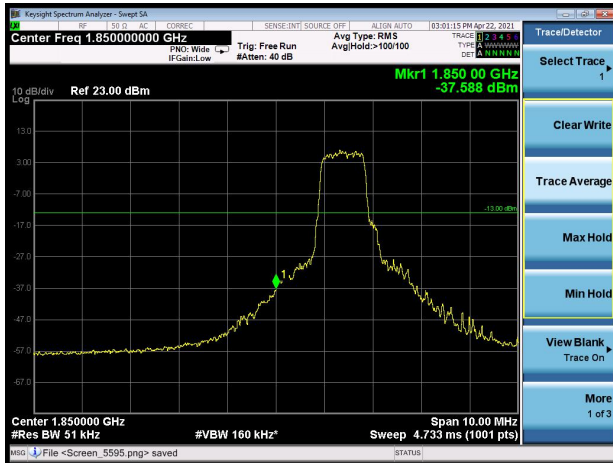

LTE Band 2 10MHz 16QAM 1RB CH-Low

LTE Band 2 10MHz 16QAM 1RB CH-High

LTE Band 2 10MHz 16QAM 100%RB CH-Low

LTE Band 2 10MHz 16QAM 100%RB CH-High

LTE Band 2 15MHz 16QAM 1RB CH-Low

LTE Band 2 15MHz 16QAM 1RB CH-High

LTE Band 2 15MHz 16QAM 100%RB CH-Low

LTE Band 2 15MHz 16QAM 100%RB CH-High

LTE Band 2 20MHz 16QAM 1RB CH-Low

LTE Band 2 20MHz 16QAM 1RB CH-High

LTE Band 2 20MHz 16QAM 100%RB CH-Low

LTE Band 2 20MHz 16QAM 100%RB CH-High