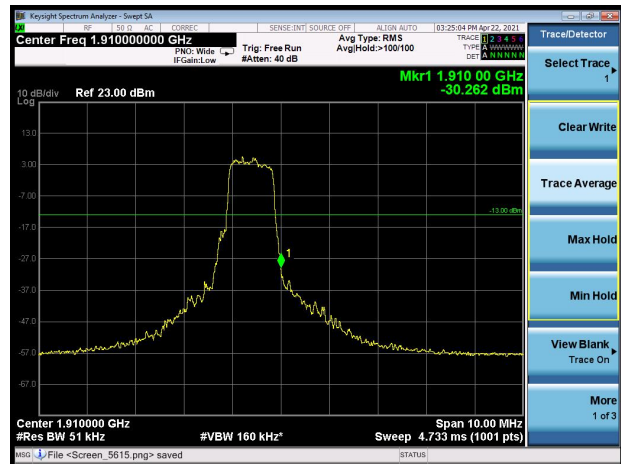

LTE Band 2 1.4MHz 16QAM 1RB CH-Low

LTE Band 2 1.4MHz 16QAM 1RB CH-High

LTE Band 2 1.4MHz 16QAM 100%RB CH-Low

LTE Band 2 1.4MHz 16QAM 100%RB CH-High

LTE Band 2 3MHz 16QAM 1RB CH-Low

LTE Band 2 3MHz 16QAM 1RB CH-High

LTE Band 2 3MHz 16QAM 100%RB CH-Low

LTE Band 2 3MHz 16QAM 100%RB CH-High

LTE Band 2 5MHz 16QAM 1RB CH-Low

LTE Band 2 5MHz 16QAM 1RB CH-High

LTE Band 2 5MHz 16QAM 100%RB CH-Low

LTE Band 2 5MHz 16QAM 100%RB CH-High