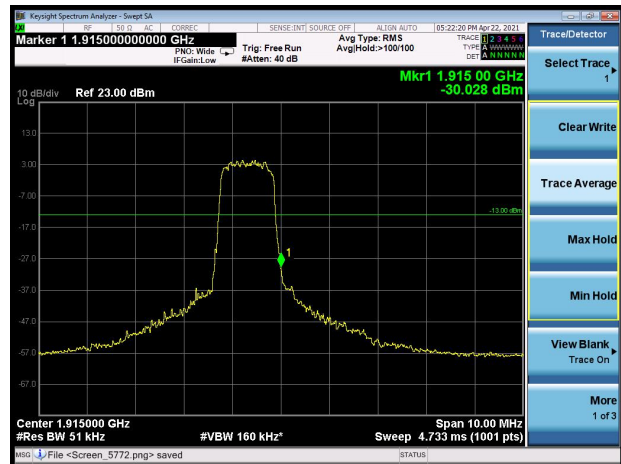

LTE Band 25 1.4MHz QPSK 1RB CH-Low

LTE Band 25 1.4MHz QPSK 1RB CH-High

LTE Band 25 1.4MHz QPSK 100%RB CH-Low

LTE Band 25 1.4MHz QPSK 100%RB CH-High

LTE Band 25 3MHz QPSK 1RB CH-Low

LTE Band 25 3MHz QPSK 1RB CH-High