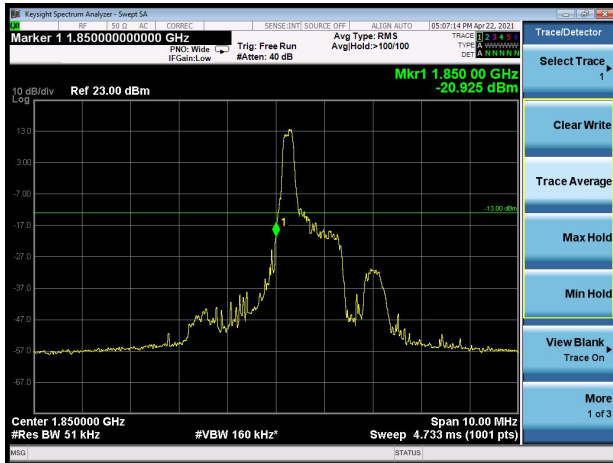

LTE Band 2 10MHz 16QAM 1RB CH-Low

LTE Band 2 10MHz 16QAM 1RB CH-High

LTE Band 2 10MHz 16QAM 100%RB CH-Low

LTE Band 2 10MHz 16QAM 100%RB CH-High

LTE Band 2 15MHz 16QAM 1RB CH-Low

LTE Band 2 15MHz 16QAM 1RB CH-High

LTE Band 2 15MHz 16QAM 100%RB CH-Low

LTE Band 2 15MHz 16QAM 100%RB CH-High

LTE Band 2 20MHz 16QAM 1RB CH-Low

LTE Band 2 20MHz 16QAM 1RB CH-High

LTE Band 2 20MHz 16QAM 100%RB CH-Low

LTE Band 2 20MHz 16QAM 100%RB CH-High

LTE Band 25 1.4MHz QPSK 1RB CH-Low

LTE Band 25 1.4MHz QPSK 1RB CH-High

LTE Band 25 1.4MHz QPSK 100%RB CH-Low

LTE Band 25 1.4MHz QPSK 100%RB CH-High

LTE Band 25 3MHz QPSK 1RB CH-Low

LTE Band 25 3MHz QPSK 1RB CH-High