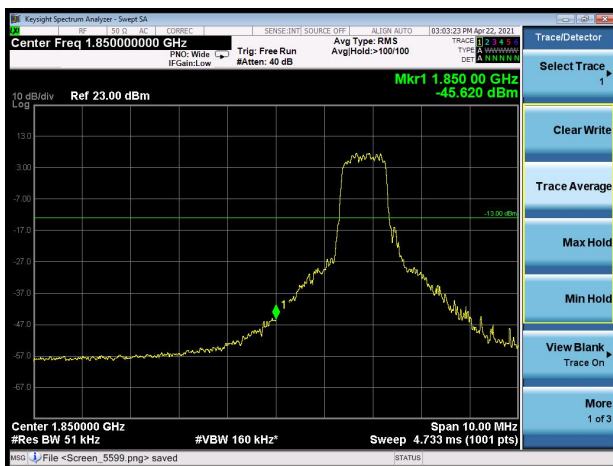

LTE Band 2 15MHz 16QAM 100%RB CH-Low

LTE Band 2 15MHz 16QAM 100%RB CH-High

LTE Band 2 20MHz 16QAM 1RB CH-Low

LTE Band 2 20MHz 16QAM 1RB CH-High

LTE Band 2 20MHz 16QAM 100%RB CH-Low

LTE Band 2 20MHz 16QAM 100%RB CH-High

LTE Band 25 1.4MHz QPSK 1RB CH-Low

LTE Band 25 1.4MHz QPSK 1RB CH-High

LTE Band 25 1.4MHz QPSK 100%RB CH-Low

LTE Band 25 1.4MHz QPSK 100%RB CH-High

LTE Band 25 3MHz QPSK 1RB CH-Low

LTE Band 25 3MHz QPSK 1RB CH-High