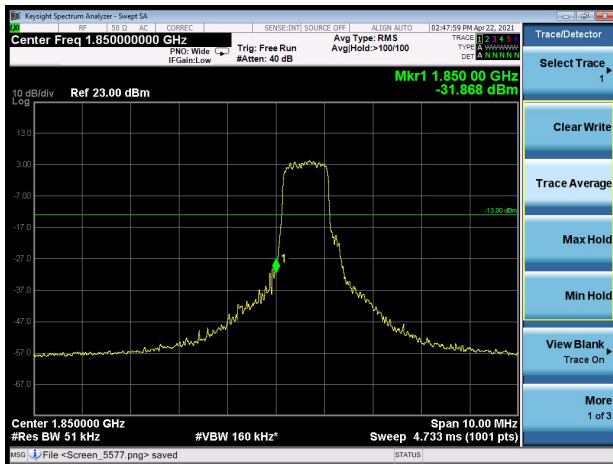

LTE Band 2 15MHz QPSK 100%RB CH-Low

LTE Band 2 15MHz QPSK 100%RB CH-High

LTE Band 2 20MHz QPSK 1RB CH-Low

LTE Band 2 20MHz QPSK 1RB CH-High

LTE Band 2 20MHz QPSK 100%RB CH-Low

LTE Band 2 20MHz QPSK 100%RB CH-High

LTE Band 2 1.4MHz 16QAM 1RB CH-Low

LTE Band 2 1.4MHz 16QAM 1RB CH-High

LTE Band 2 1.4MHz 16QAM 100%RB CH-Low

LTE Band 2 1.4MHz 16QAM 100%RB CH-High

LTE Band 2 3MHz 16QAM 1RB CH-Low

LTE Band 2 3MHz 16QAM 1RB CH-High

LTE Band 2 3MHz 16QAM 100%RB CH-Low

LTE Band 2 3MHz 16QAM 100%RB CH-High

LTE Band 2 5MHz 16QAM 1RB CH-Low

LTE Band 2 5MHz 16QAM 1RB CH-High

LTE Band 2 5MHz 16QAM 100%RB CH-Low

LTE Band 2 5MHz 16QAM 100%RB CH-High