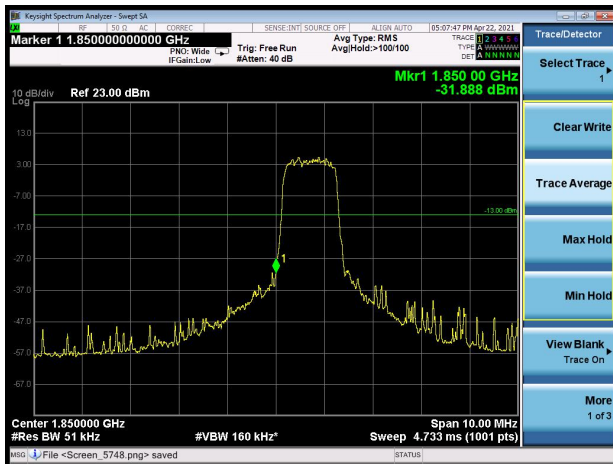

LTE Band 2 15MHz 16QAM 100%RB CH-Low

LTE Band 2 15MHz 16QAM 100%RB CH-High

LTE Band 2 20MHz 16QAM 1RB CH-Low

LTE Band 2 20MHz 16QAM 1RB CH-High

LTE Band 2 20MHz 16QAM 100%RB CH-Low

LTE Band 2 20MHz 16QAM 100%RB CH-High

LTE Band 25 1.4MHz QPSK 1RB CH-Low

LTE Band 25 1.4MHz QPSK 1RB CH-High

LTE Band 25 1.4MHz QPSK 100%RB CH-Low

LTE Band 25 1.4MHz QPSK 100%RB CH-High

LTE Band 25 3MHz QPSK 1RB CH-Low

LTE Band 25 3MHz QPSK 1RB CH-High