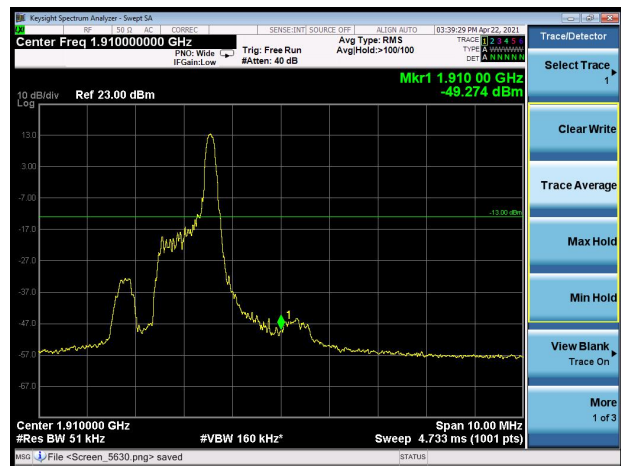

LTE Band 2 15MHz 16QAM 100%RB CH-Low

LTE Band 2 15MHz 16QAM 100%RB CH-High

LTE Band 2 20MHz 16QAM 1RB CH-Low

LTE Band 2 20MHz 16QAM 1RB CH-High

LTE Band 2 20MHz 16QAM 100%RB CH-Low

LTE Band 2 20MHz 16QAM 100%RB CH-High

LTE Band 25 1.4MHz QPSK 1RB CH-Low

LTE Band 25 1.4MHz QPSK 1RB CH-High

LTE Band 25 1.4MHz QPSK 100%RB CH-Low

LTE Band 25 1.4MHz QPSK 100%RB CH-High

LTE Band 25 3MHz QPSK 1RB CH-Low

LTE Band 25 3MHz QPSK 1RB CH-High