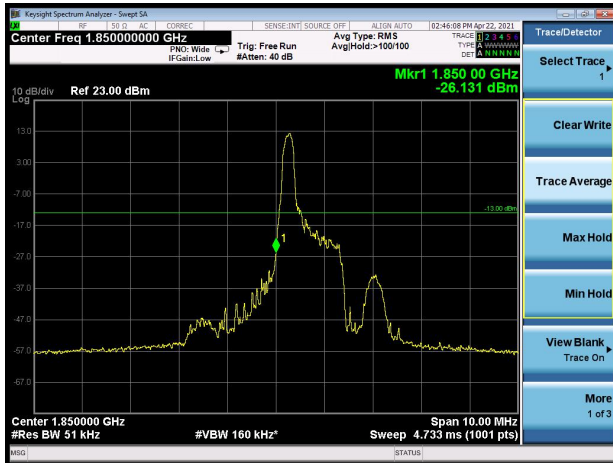

LTE Band 2 15MHz QPSK 100%RB CH-Low

LTE Band 2 15MHz QPSK 100%RB CH-High

LTE Band 2 20MHz QPSK 1RB CH-Low

LTE Band 2 20MHz QPSK 1RB CH-High

LTE Band 2 20MHz QPSK 100%RB CH-Low

LTE Band 2 20MHz QPSK 100%RB CH-High

LTE Band 2 1.4MHz 16QAM 1RB CH-Low

LTE Band 2 1.4MHz 16QAM 1RB CH-High

LTE Band 2 1.4MHz 16QAM 100%RB CH-Low

LTE Band 2 1.4MHz 16QAM 100%RB CH-High

LTE Band 2 3MHz 16QAM 1RB CH-Low

LTE Band 2 3MHz 16QAM 1RB CH-High

LTE Band 2 3MHz 16QAM 100%RB CH-Low

LTE Band 2 3MHz 16QAM 100%RB CH-High

LTE Band 2 5MHz 16QAM 1RB CH-Low

LTE Band 2 5MHz 16QAM 1RB CH-High

LTE Band 2 5MHz 16QAM 100%RB CH-Low

LTE Band 2 5MHz 16QAM 100%RB CH-High