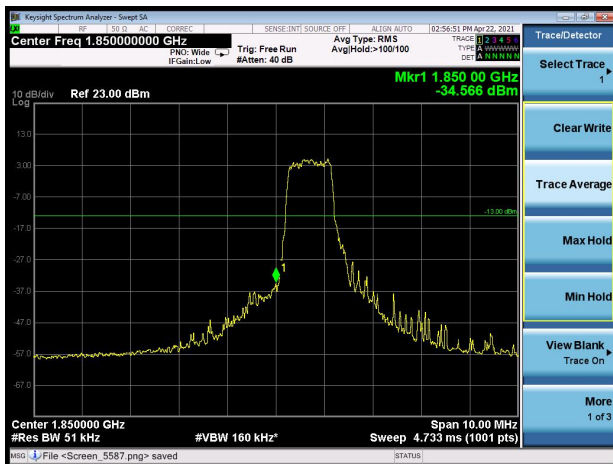

LTE Band 2 3MHz 16QAM 100%RB CH-Low

LTE Band 2 3MHz 16QAM 100%RB CH-High

LTE Band 2 5MHz 16QAM 1RB CH-Low

LTE Band 2 5MHz 16QAM 1RB CH-High

LTE Band 2 5MHz 16QAM 100%RB CH-Low

LTE Band 2 5MHz 16QAM 100%RB CH-High

LTE Band 2 10MHz 16QAM 1RB CH-Low

LTE Band 2 10MHz 16QAM 1RB CH-High

LTE Band 2 10MHz 16QAM 100%RB CH-Low

LTE Band 2 10MHz 16QAM 100%RB CH-High

LTE Band 2 15MHz 16QAM 1RB CH-Low

LTE Band 2 15MHz 16QAM 1RB CH-High