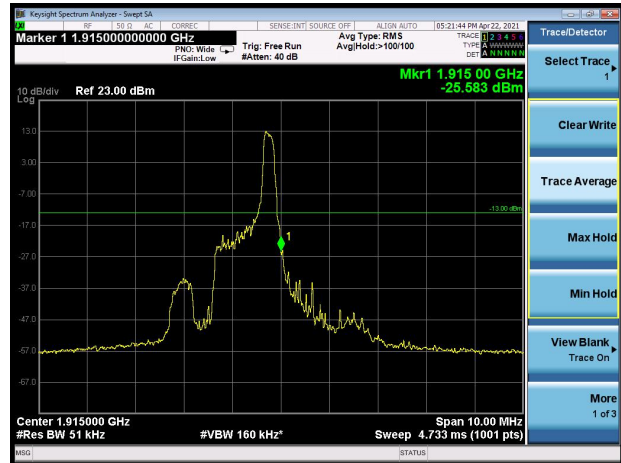

LTE Band 2 10MHz 16QAM 1RB CH-Low

LTE Band 2 10MHz 16QAM 1RB CH-High

LTE Band 2 10MHz 16QAM 100%RB CH-Low

LTE Band 2 10MHz 16QAM 100%RB CH-High

LTE Band 2 15MHz 16QAM 1RB CH-Low

LTE Band 2 15MHz 16QAM 1RB CH-High

LTE Band 2 15MHz 16QAM 100%RB CH-Low

LTE Band 2 15MHz 16QAM 100%RB CH-High

LTE Band 2 20MHz 16QAM 1RB CH-Low

LTE Band 2 20MHz 16QAM 1RB CH-High

LTE Band 2 20MHz 16QAM 100%RB CH-Low

LTE Band 2 20MHz 16QAM 100%RB CH-High

LTE Band 25 1.4MHz QPSK 1RB CH-Low

LTE Band 25 1.4MHz QPSK 1RB CH-High

LTE Band 25 1.4MHz QPSK 100%RB CH-Low

LTE Band 25 1.4MHz QPSK 100%RB CH-High

LTE Band 25 3MHz QPSK 1RB CH-Low

LTE Band 25 3MHz QPSK 1RB CH-High