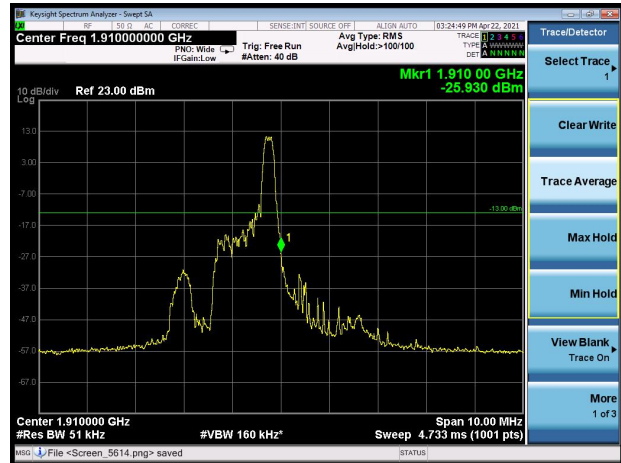

LTE Band 2 15MHz QPSK 100%RB CH-Low

LTE Band 2 15MHz QPSK 100%RB CH-High

LTE Band 2 20MHz QPSK 1RB CH-Low

LTE Band 2 20MHz QPSK 1RB CH-High

LTE Band 2 20MHz QPSK 100%RB CH-Low

LTE Band 2 20MHz QPSK 100%RB CH-High

LTE Band 2 1.4MHz 16QAM 1RB CH-Low

LTE Band 2 1.4MHz 16QAM 1RB CH-High

LTE Band 2 1.4MHz 16QAM 100%RB CH-Low

LTE Band 2 1.4MHz 16QAM 100%RB CH-High

LTE Band 2 3MHz 16QAM 1RB CH-Low

LTE Band 2 3MHz 16QAM 1RB CH-High

LTE Band 2 3MHz 16QAM 100%RB CH-Low

LTE Band 2 3MHz 16QAM 100%RB CH-High

LTE Band 2 5MHz 16QAM 1RB CH-Low

LTE Band 2 5MHz 16QAM 1RB CH-High

LTE Band 2 5MHz 16QAM 100%RB CH-Low

LTE Band 2 5MHz 16QAM 100%RB CH-High