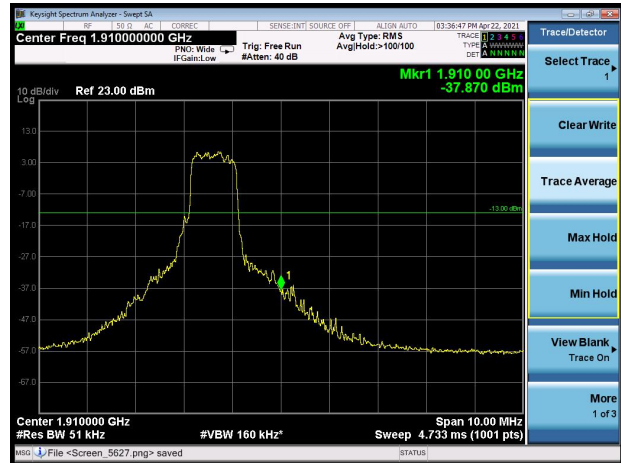

LTE Band 2 10MHz 16QAM 1RB CH-Low

LTE Band 2 10MHz 16QAM 1RB CH-High

LTE Band 2 10MHz 16QAM 100%RB CH-Low

LTE Band 2 10MHz 16QAM 100%RB CH-High

LTE Band 2 15MHz 16QAM 1RB CH-Low

LTE Band 2 15MHz 16QAM 1RB CH-High

LTE Band 2 15MHz 16QAM 100%RB CH-Low

LTE Band 2 15MHz 16QAM 100%RB CH-High

LTE Band 2 20MHz 16QAM 1RB CH-Low

LTE Band 2 20MHz 16QAM 1RB CH-High

LTE Band 2 20MHz 16QAM 100%RB CH-Low

LTE Band 2 20MHz 16QAM 100%RB CH-High