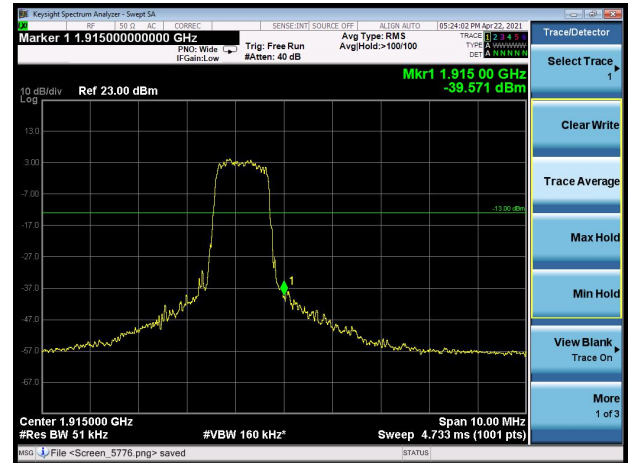

LTE Band 25 3MHz QPSK 100%RB CH-High