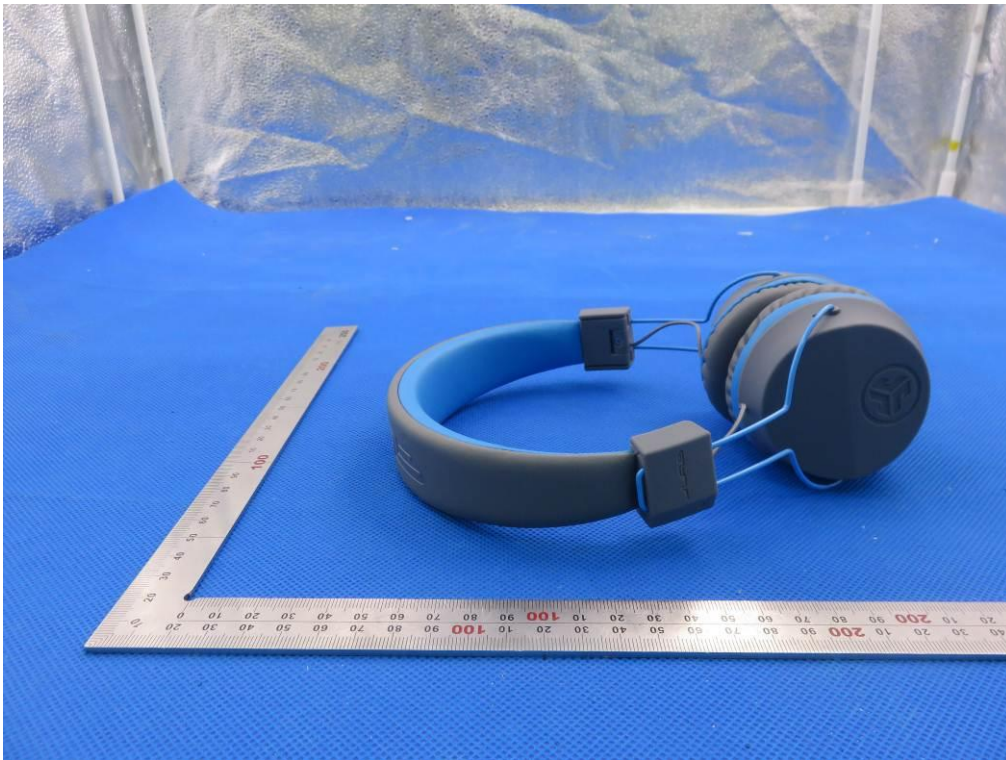

All Color Sample

Series Model
JBuddies Studio BT
TOP VIEW OF EUT

BOTTOM VIEW OF EUT

FRONT VIEW OF EUT

BACK VIEW OF EUT

LEFT VIEW OF EUT

RIGHT VIEW OF EUT

VIEW OF EUT (PORT)