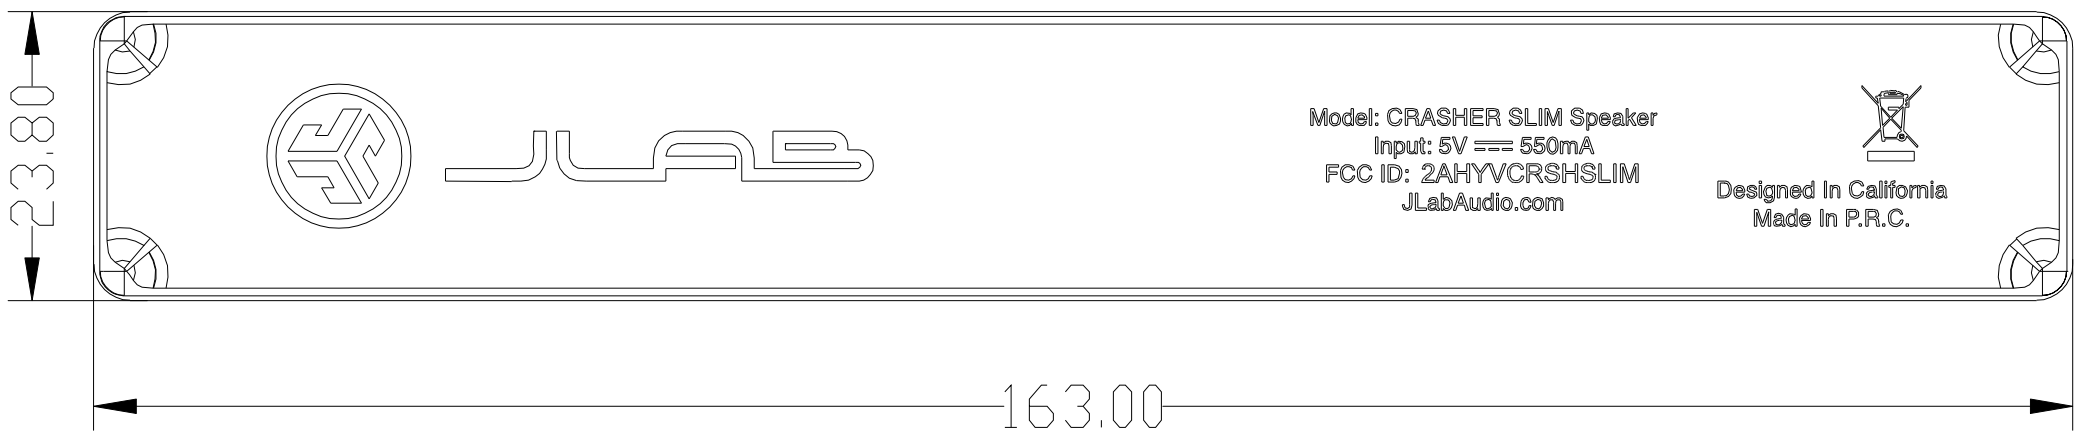

JLAB

Model: CRASHER SLIM Speaker
Input: 5V == 550mA
FCC ID: 2AHYVCRSHSLIM
JLabAudio.com

Designed In California
Made In P.R.C.

23.80

JLAB

Model: CRASHER SLIM Speaker
Input: 5V == 550mA
FCC ID: 2AHYVCRSHSLIM
JLabAudio.com

Designed In California
Made In P.R.C.

163.00