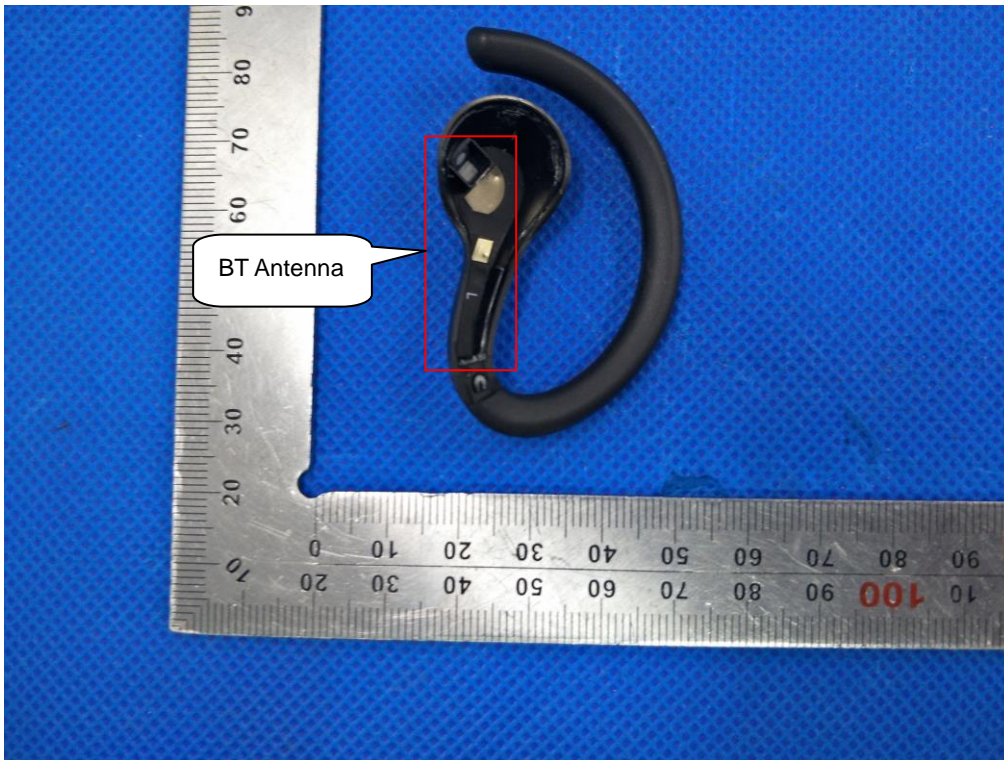

# Internal Photos

Test Model: JBuds Air Sport

Left

VIEW OF EUT(PORT)

OPEN VIEW OF EUT-1

OPEN VIEW OF EUT-2

VIEW OF BATTERY

INTERNAL VIEW OF EUT-1

INTERNAL VIEW OF EUT-2

INTERNAL VIEW OF EUT-3

Right  
VIEW OF EUT(PORT)

OPEN VIEW OF EUT-1

OPEN VIEW OF EUT-2

VIEW OF BATTERY

INTERNAL VIEW OF EUT-1

INTERNAL VIEW OF EUT-2