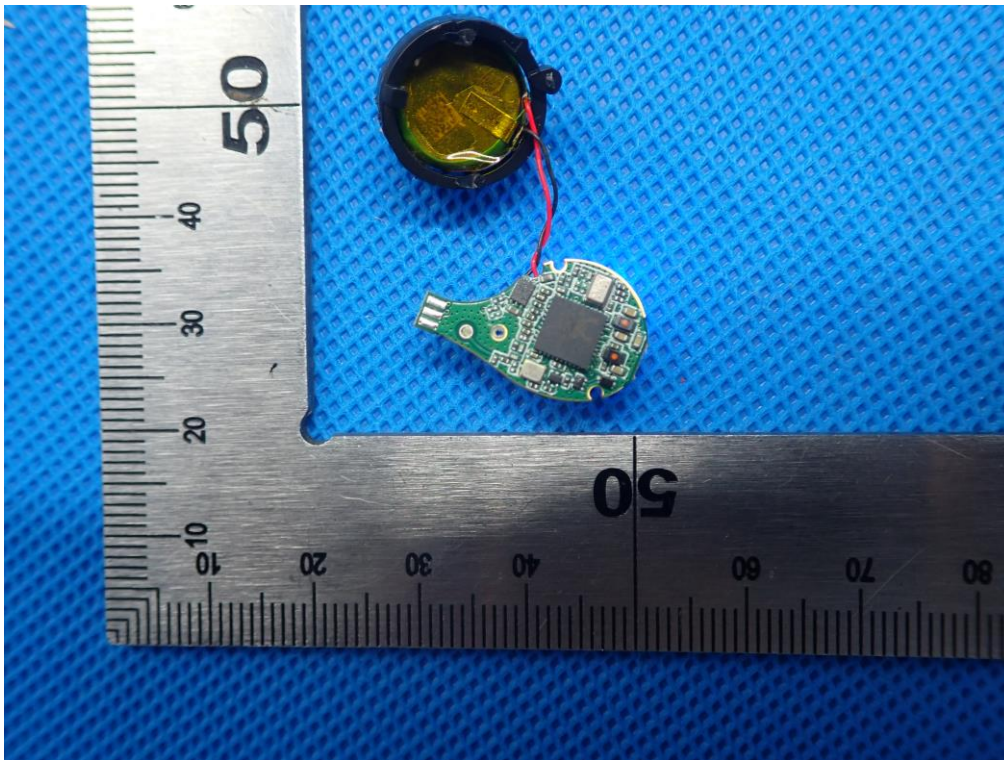

# Internal Photos

Test Model: JBuds Air Sport

Left

VIEW OF EUT(PORT)

OPEN VIEW OF EUT-1

OPEN VIEW OF EUT-2

VIEW OF BATTERY

INTERNAL VIEW OF EUT-1

INTERNAL VIEW OF EUT-2

INTERNAL VIEW OF EUT-3

Right  
VIEW OF EUT(PORT)

OPEN VIEW OF EUT-1

OPEN VIEW OF EUT-2

VIEW OF BATTERY

INTERNAL VIEW OF EUT-1

INTERNAL VIEW OF EUT-2

INTERNAL VIEW OF EUT-3