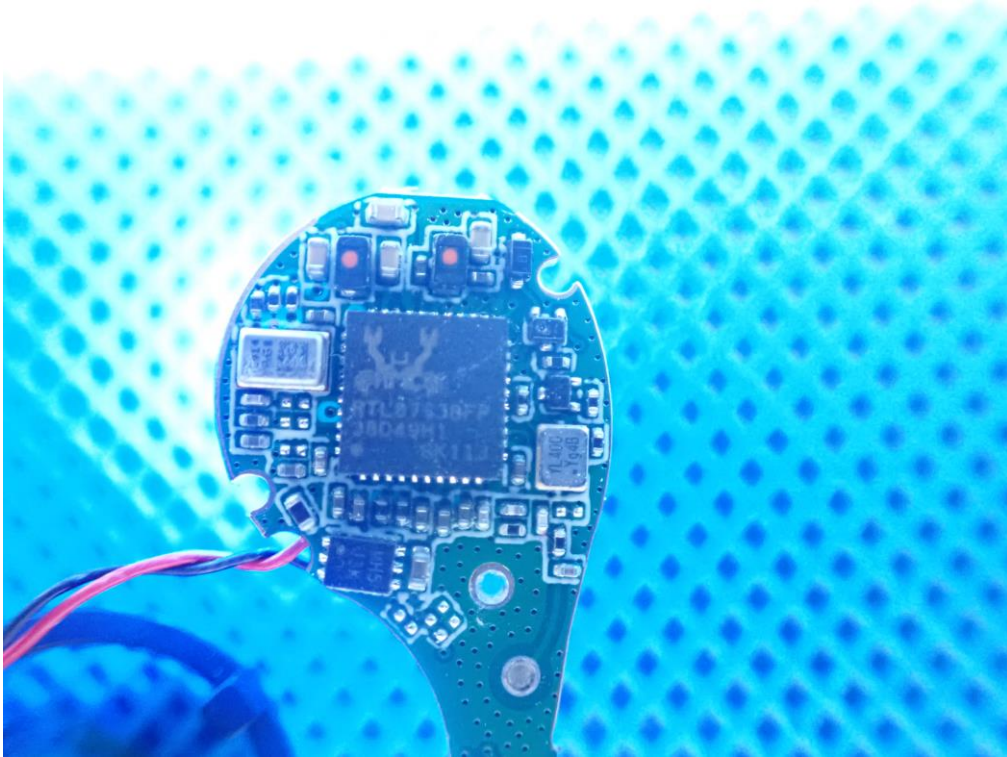

# Internal Photos

Test Model: JBuds Air Sport

Left

VIEW OF EUT(PORT)

OPEN VIEW OF EUT-1

OPEN VIEW OF EUT-2

VIEW OF BATTERY

INTERNAL VIEW OF EUT-1

INTERNAL VIEW OF EUT-2

INTERNAL VIEW OF EUT-3

Right  
VIEW OF EUT(PORT)

OPEN VIEW OF EUT-1

OPEN VIEW OF EUT-2

VIEW OF BATTERY

INTERNAL VIEW OF EUT-1

INTERNAL VIEW OF EUT-2

INTERNAL VIEW OF EUT-3