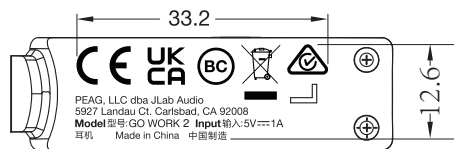

■ 丝印[光油(加20%黑)]:

GO WORK 2(Universal for all versions所有版本通用)  
PRINT (LEFT) :

JH4005左支臂下盖通用版丝印:

GO WORK 2(Universal for all versions所有版本通用)  
PRINT (RIGHT) :

JH4005右支臂下盖通用版丝印: