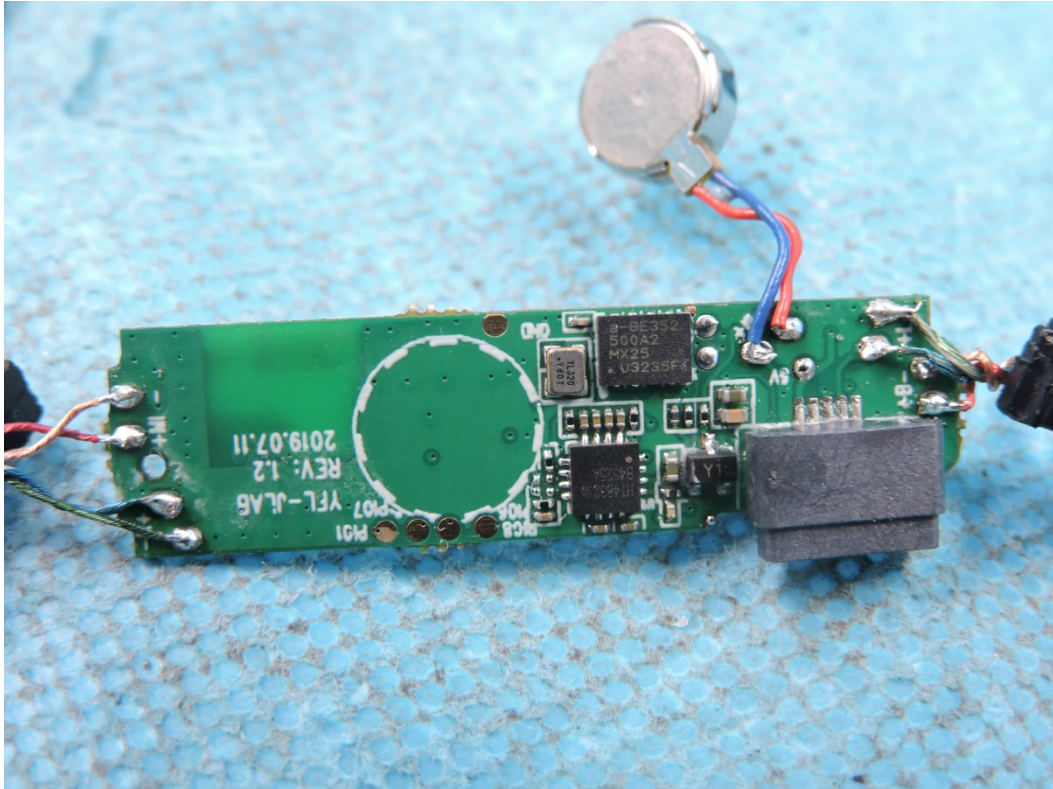

APPENDIX-PHOTOGRAPHS OF EUT CONSTRUCTIONAL DETAILS

Model: JLab Play Gaming Wireless Earbuds

Photo 1

Photo 2

Photo 3

Photo 4

Photo 5

Photo 6