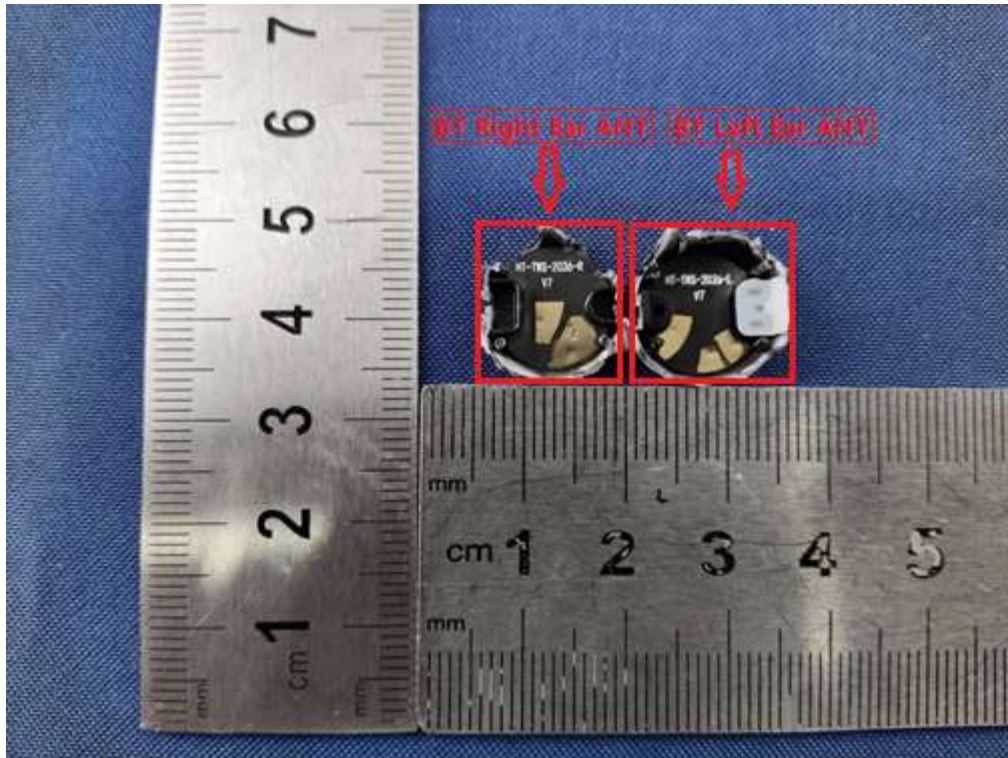

EUT Photos (Model: Epic Lab Edition)

EUT Antenna Locations

SAR Test Setup Photos

Left ear

Left ear Front side (0mm)

Left ear Back side(0mm)

Left ear Left side (0mm)

Left ear Right side (0mm)

Left ear Top side (0mm)

Left ear Bottom side(0mm)

Right ear

Right ear Front side (0mm)

Right ear Back side(0mm)

Right ear Left side (0mm)

Right ear Right side (0mm)

Right ear Top side (0mm)

Right ear Bottom side(0mm)