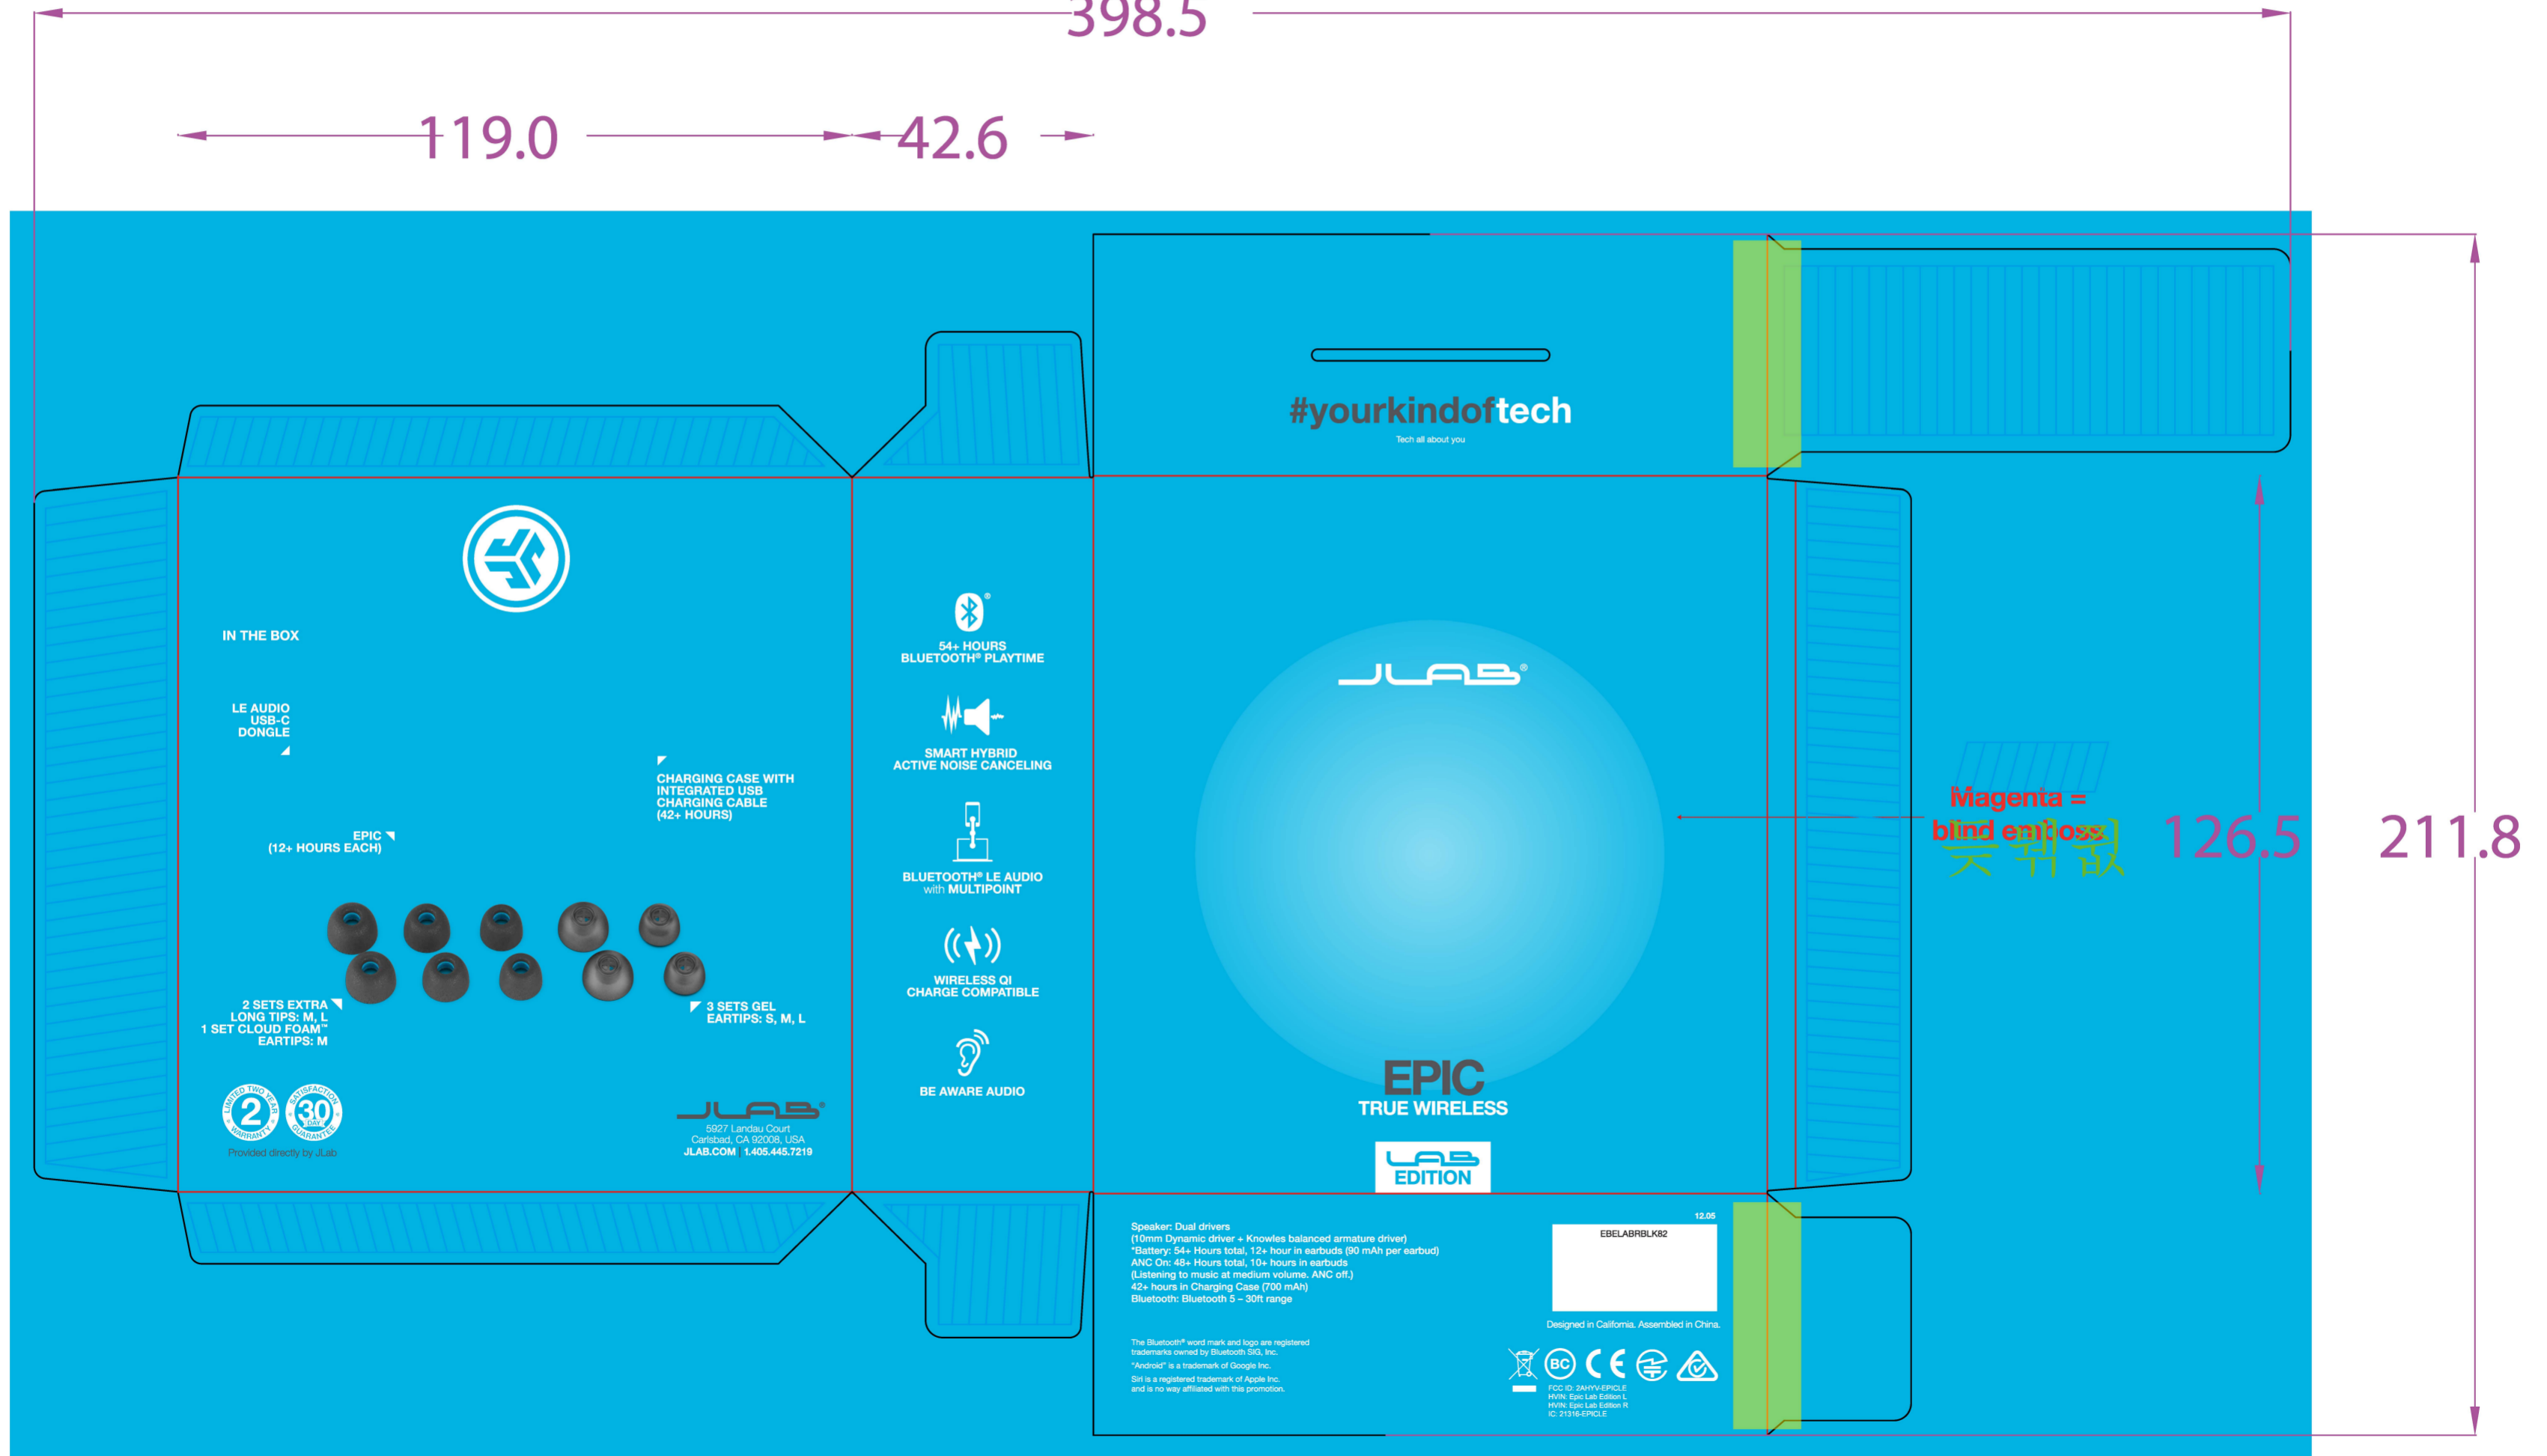

Box Sleeve - Outside

双面胶

XXX350GXX

398.5

119.0

42.6

126.5

211.8