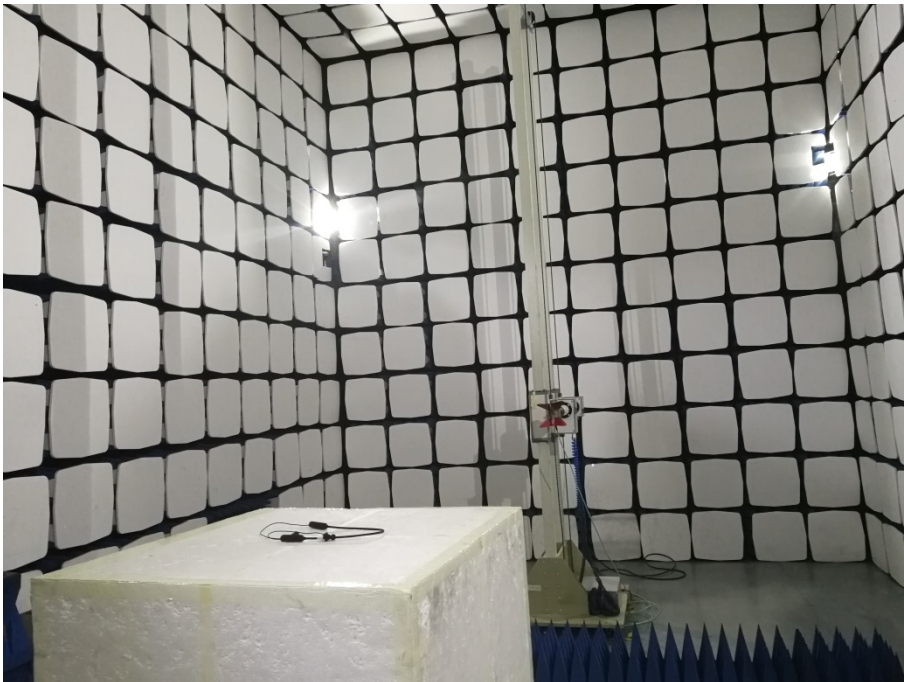

EXHIBIT 4 - TEST SETUP PHOTOGRAPHS

Conducted Emission Test Setup

Radiation Emission Test Setup (Below 30MHz)

Radiation Emission Test Setup (30MHz to 1GHz)

Radiation Emission Test Setup (1GHz to 18GHz)

Radiation Emission Test Setup (Above 18GHz)