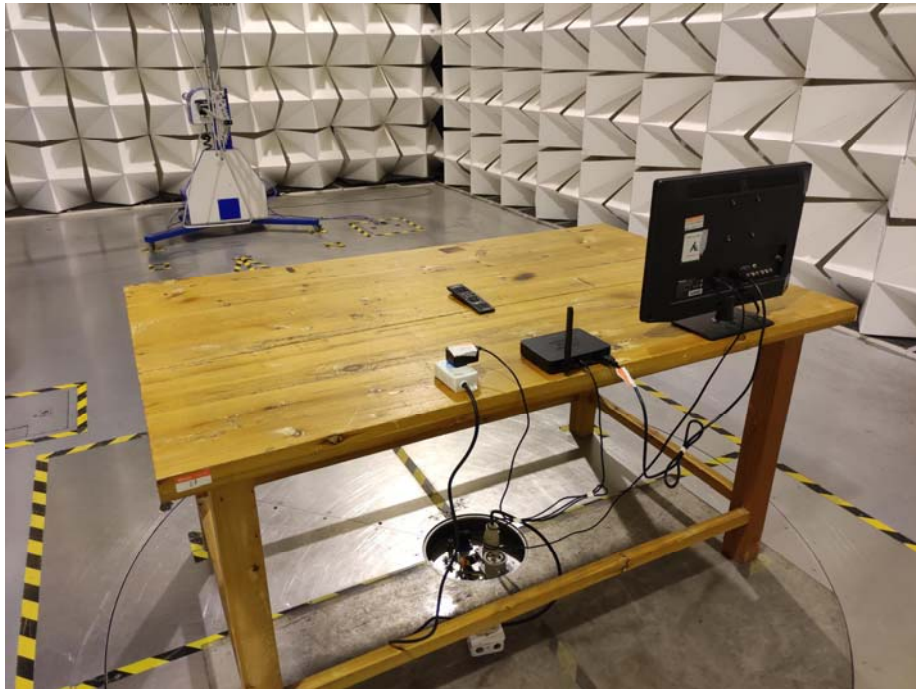

Photographs –Constructional Details

WIFI Setup photo Model V12US FCC ID: 2AHYK-VZV12US

Photograph – Conducted Emission Test Setup

Test Site 1#

Photograph - Spurious Emissions Radiated Test Setup

Below 30MHz Test Site 2#

Appendix-V12US-Photos

For 30MHz-1000MHz Test Site 2#

For Above 1GHz Test Site 1#