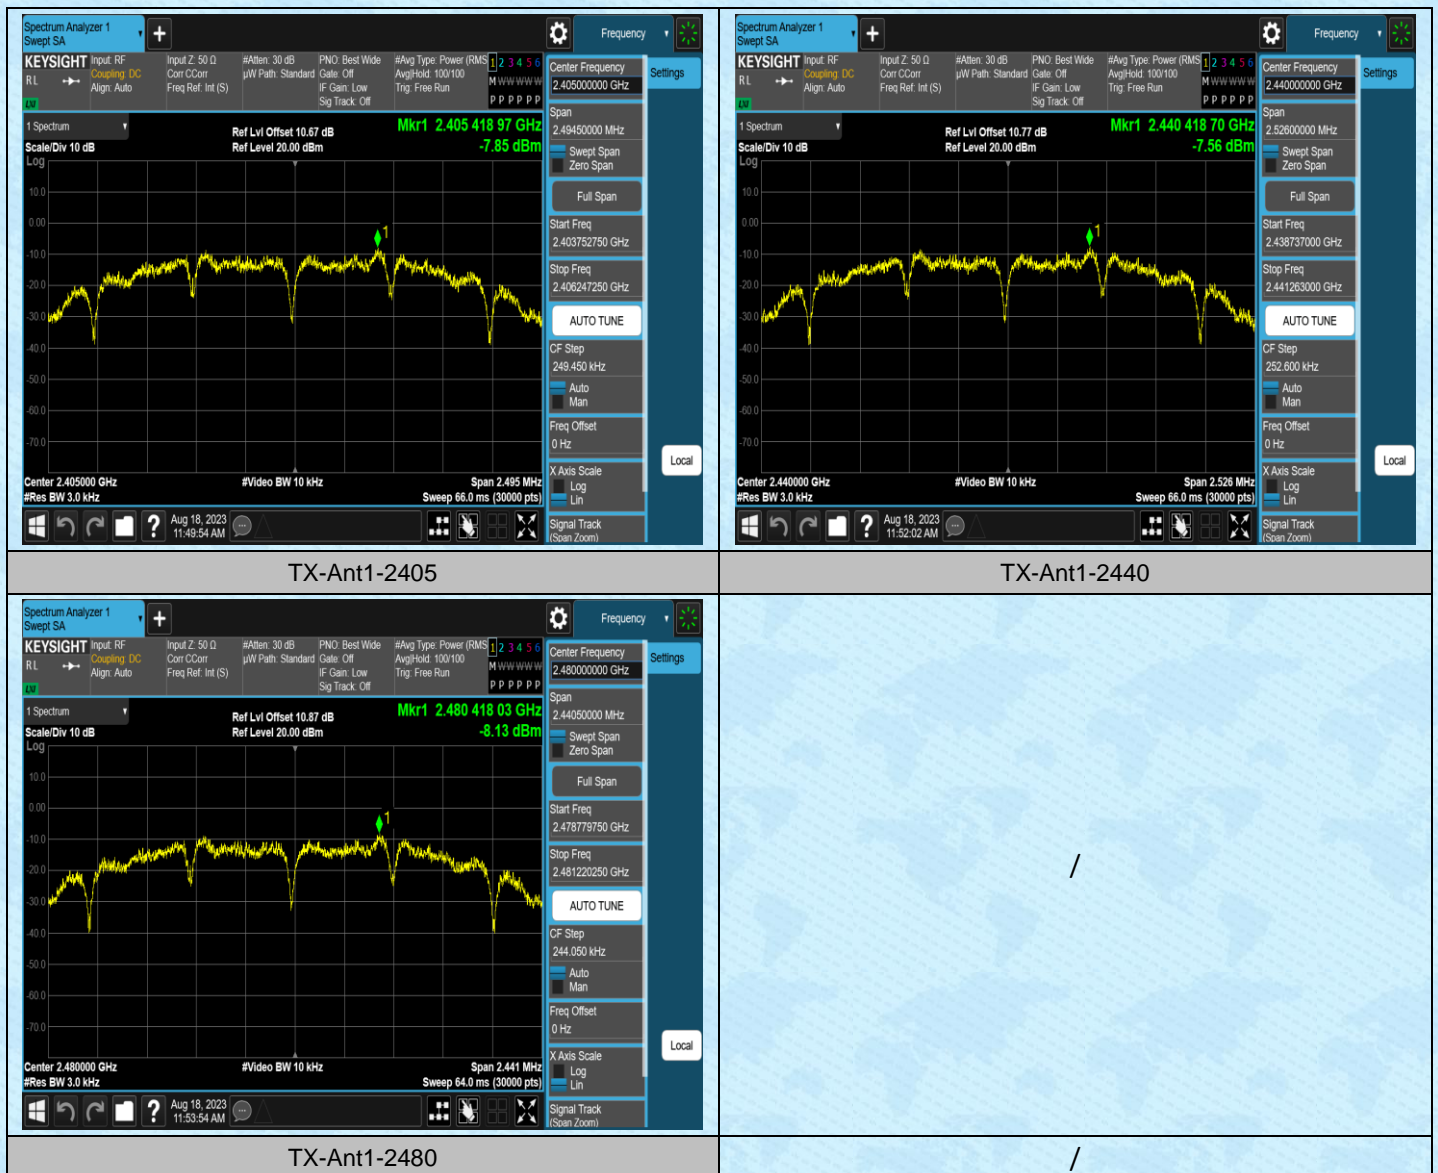

AppendixC: Maximum conducted output power

Test Result

Test Mode	Antenna	Frequency[MHz]	Result[dBm]	Limit[dBm]	Verdict
TX	Ant1	2405	7.72	≤30	PASS
TX	Ant1	2440	7.91	≤30	PASS
TX	Ant1	2480	7.3	≤30	PASS

AppendixD: Maximum power spectral density

Test Result

Test Mode	Antenna	Frequency[MHz]	Result[dBm/3kHz]	Limit[dBm/3kHz]	Verdict
TX	Ant1	2405	-7.85	≤8.00	PASS
TX	Ant1	2440	-7.56	≤8.00	PASS
TX	Ant1	2480	-8.13	≤8.00	PASS

Test Graphs

Appendix E: Band edge measurements

Test Result

Test Mode	Antenna	ChName	Frequency [MHz]	RefLevel[dBm]	Result[dBm]	Limit[dBm]	Verdict
TX	Ant1	Low	2405	3.57	-49.7	≤-16.43	PASS
TX	Ant1	High	2480	3.39	-45.22	≤-16.61	PASS

Test Graphs

AppendixF:Conducted Spurious Emission**Test Result**