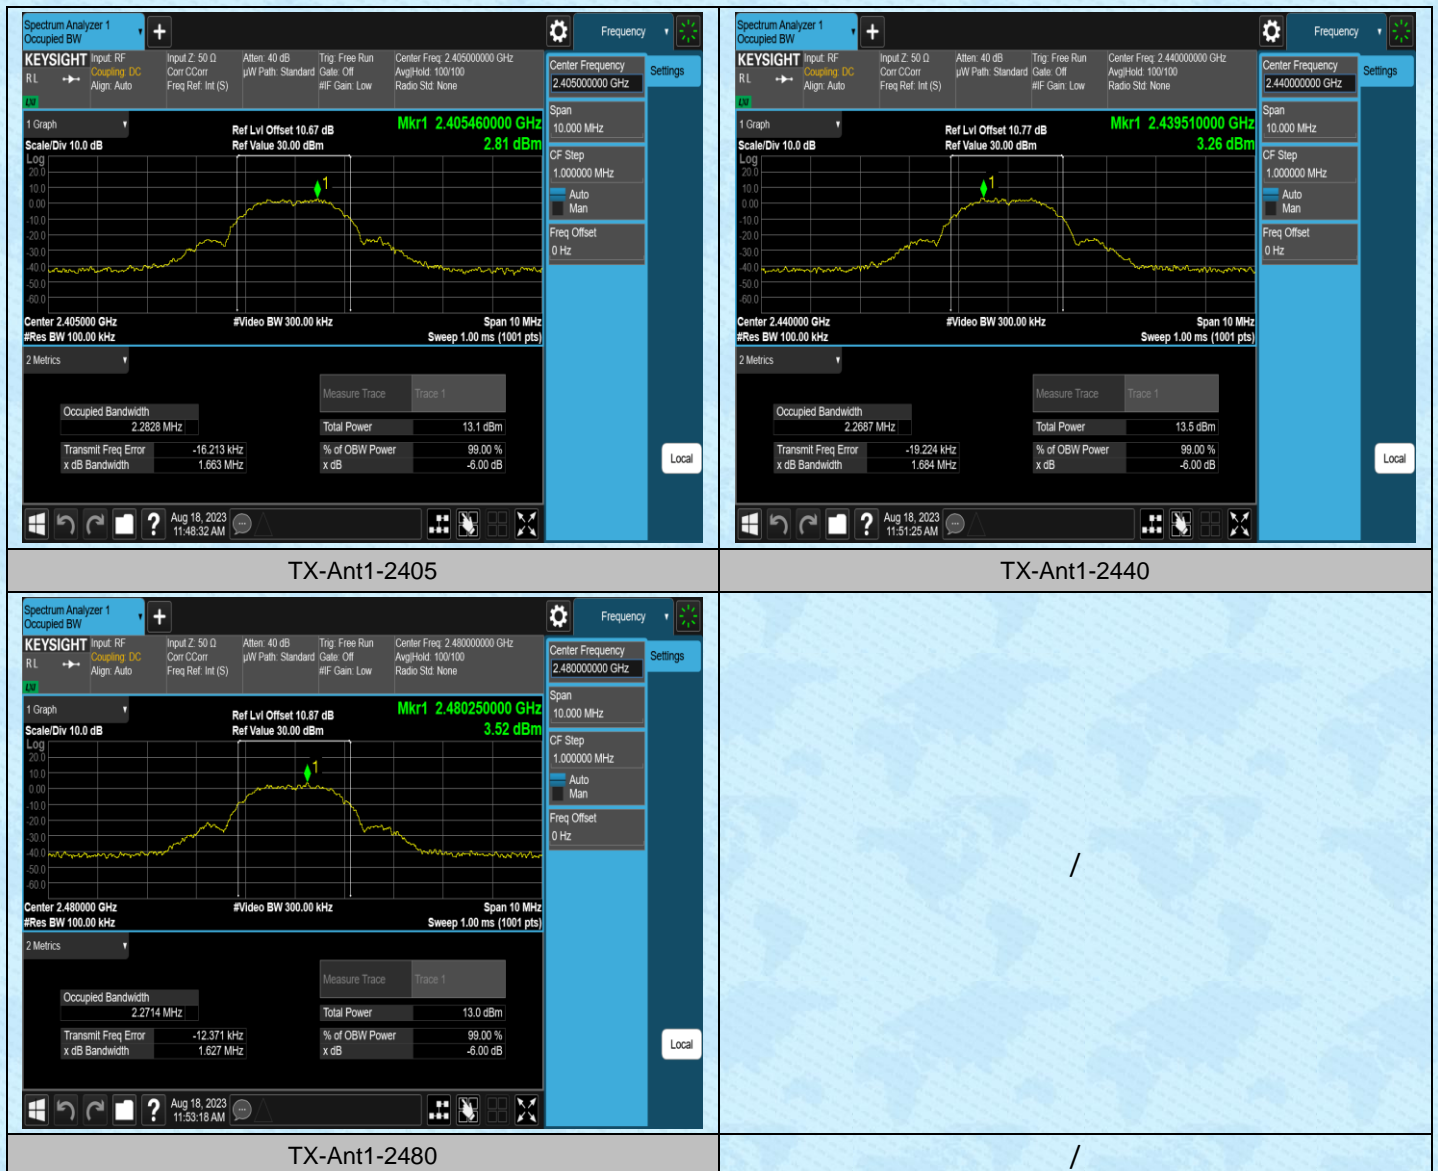

AppendixA: DTS Bandwidth

Test Result

Test Mode	Antenna	Frequency[MHz]	DTS BW [MHz]	Limit[MHz]	Verdict
TX	Ant1	2405	1.663	0.5	PASS
TX	Ant1	2440	1.684	0.5	PASS
TX	Ant1	2480	1.627	0.5	PASS

Test Graphs

AppendixB: Occupied Channel Bandwidth