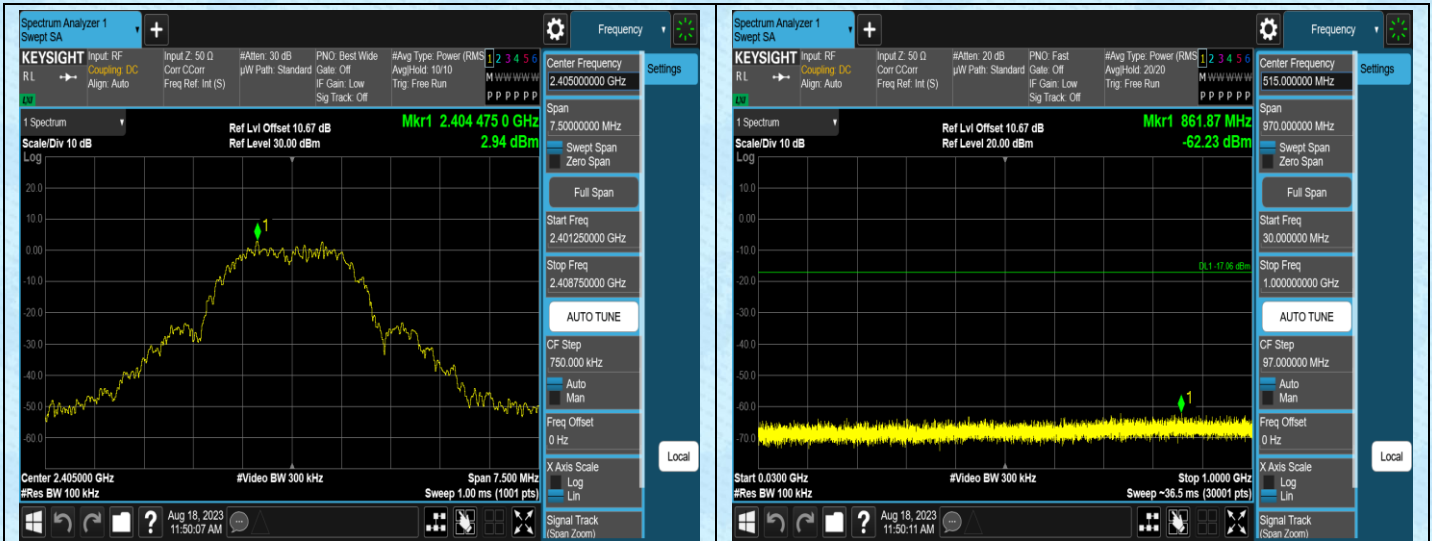

TX-Ant1-2405-30~1000

Test Graphs

TX-Ant1-2405-0~Reference