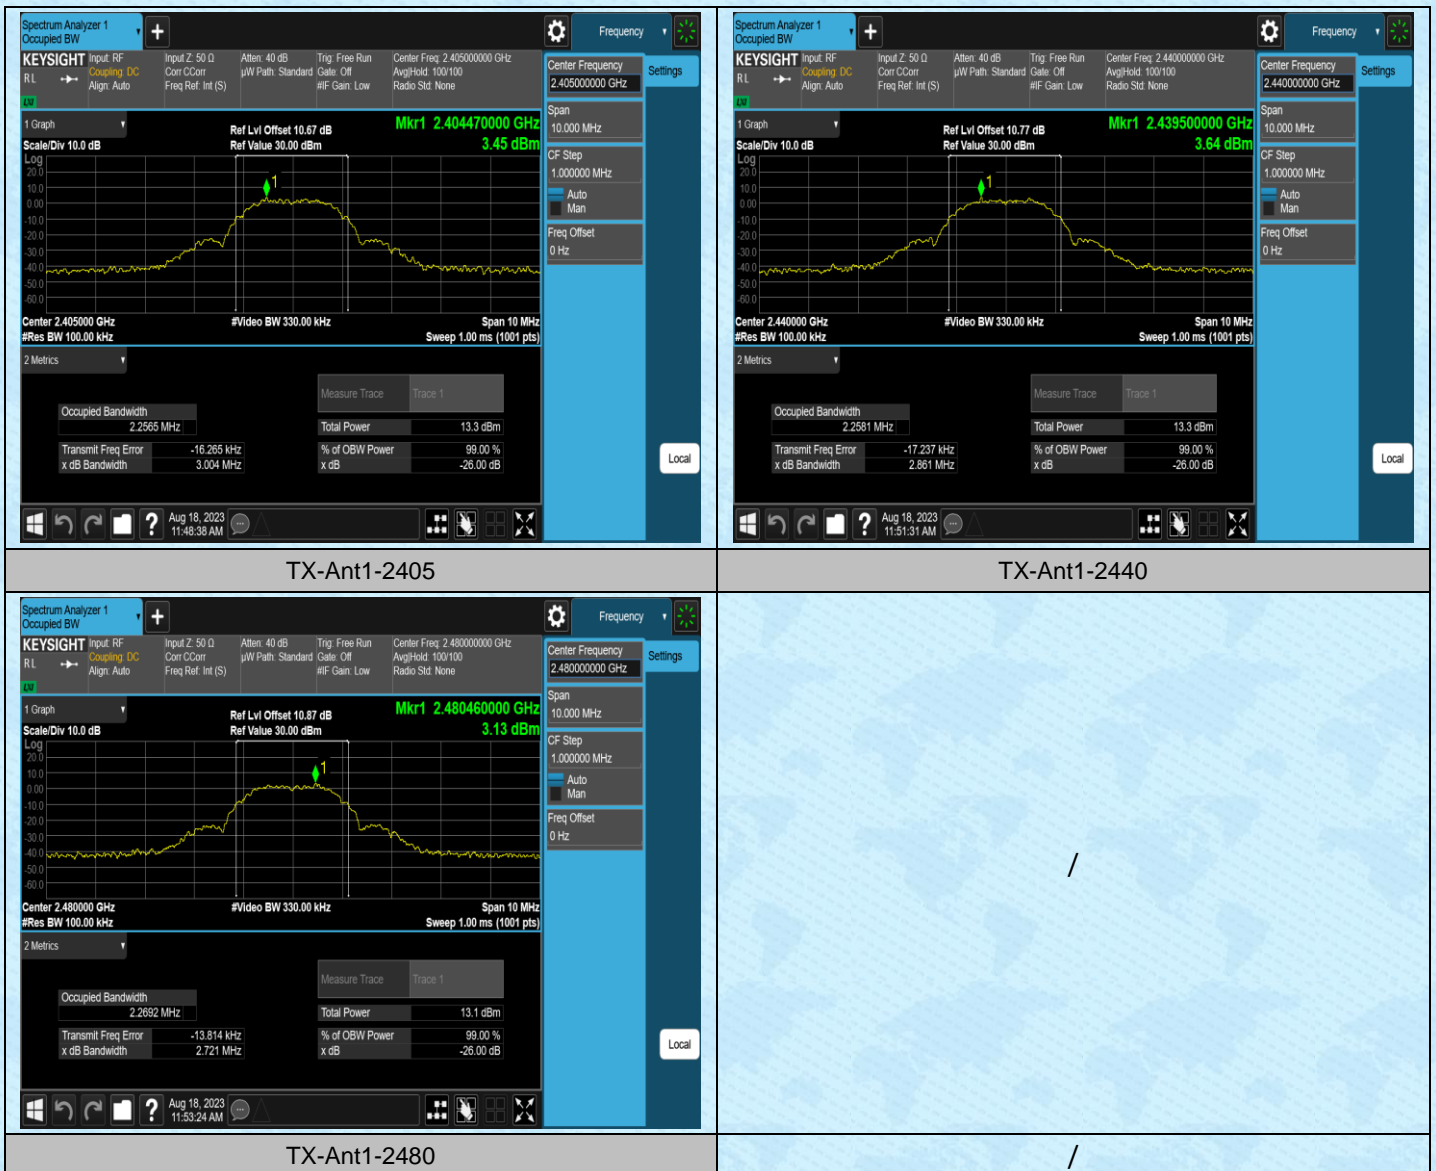

AppendixA: DTS Bandwidth

Test Result

Test Mode	Antenna	Frequency[MHz]	DTS BW [MHz]	Limit[MHz]	Verdict
TX	Ant1	2405	1.663	0.5	PASS
TX	Ant1	2440	1.684	0.5	PASS
TX	Ant1	2480	1.627	0.5	PASS

Test Graphs

AppendixB: Occupied Channel Bandwidth

Test Result

Test Mode	Antenna	Frequency[MHz]	OCB [MHz]	FL[MHz]	FH[MHz]
TX	Ant1	2405	2.2565	2403.8555	2406.1120
TX	Ant1	2440	2.2581	2438.8537	2441.1118
TX	Ant1	2480	2.2692	2478.8516	2481.1208

Test Graphs