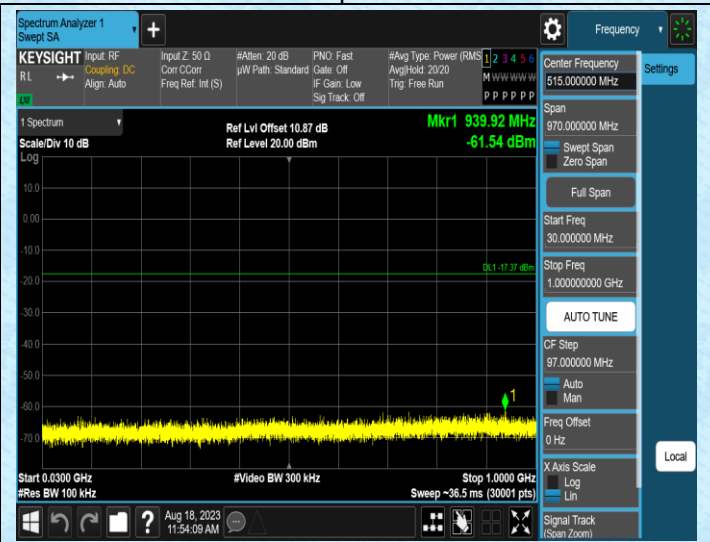

Test Graphs

TX-Ant1-2405-0~Reference

TX-Ant1-2405-30~1000

TX-Ant1-2405-1000~26500

TX-Ant1-2440-0~Reference

TX-Ant1-2440-30~1000

TX-Ant1-2440-1000~26500

TX-Ant1-2480-0~Reference

TX-Ant1-2480-30~1000

TX-Ant1-2480-1000~26500

AppendixG: Duty Cycle

Test Result

Test Mode	Antenna	Frequency[MHz]	Transmission Duration [ms]	Transmission Period [ms]	Duty Cycle [%]
TX	Ant1	2405	0.00	0.00	100
TX	Ant1	2440	0.00	0.00	100
TX	Ant1	2480	0.00	0.00	100