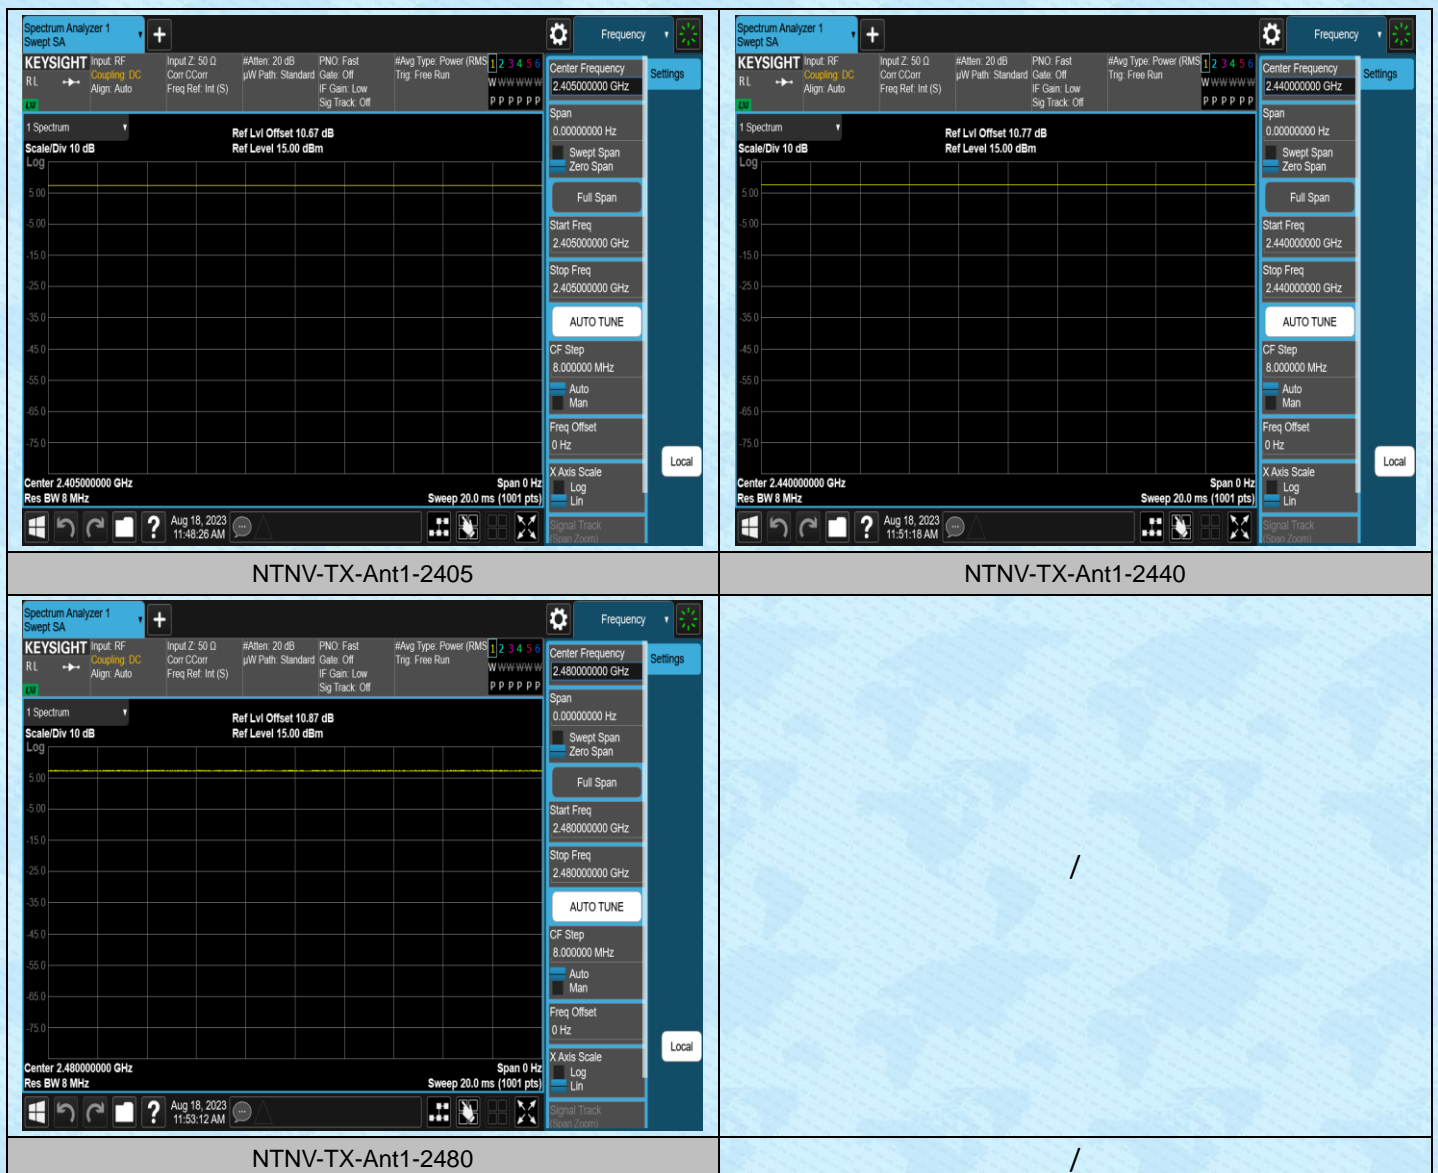

Test Graphs

TX-Ant1-2405-0~Reference

TX-Ant1-2405-30~1000

TX-Ant1-2405-1000~26500

TX-Ant1-2440-0~Reference

TX-Ant1-2440-30~1000

TX-Ant1-2440-1000~26500

TX-Ant1-2480-0~Reference

TX-Ant1-2480-30~1000

TX-Ant1-2480-1000~26500

AppendixG: Duty Cycle

Test Result

Test Mode	Antenna	Frequency[MHz]	Transmission Duration [ms]	Transmission Period [ms]	Duty Cycle [%]
TX	Ant1	2405	0.00	0.00	100
TX	Ant1	2440	0.00	0.00	100
TX	Ant1	2480	0.00	0.00	100

Test Graphs

-----End-----