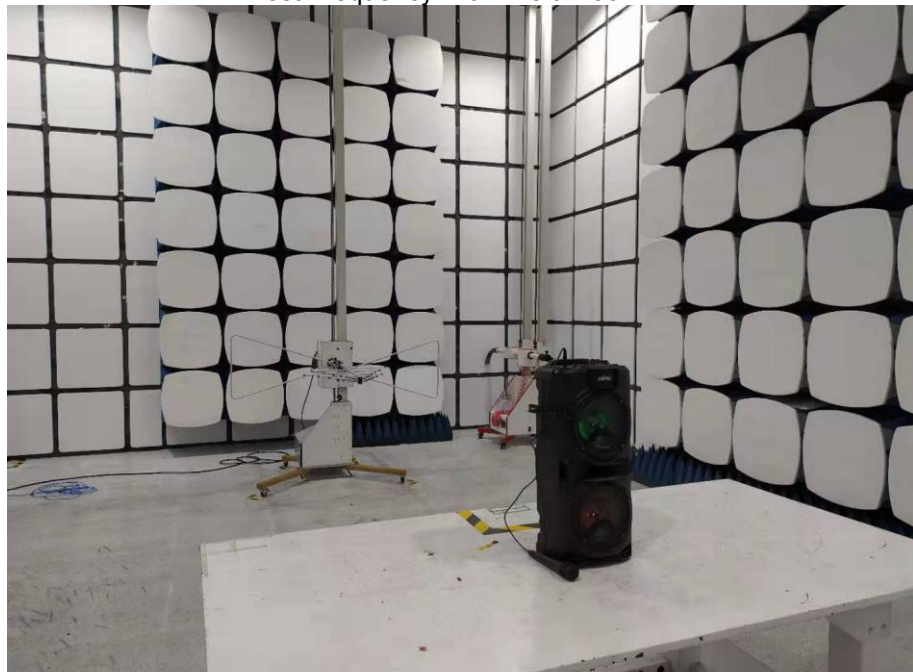

Conducted Emissions

Radiated Spurious Emissions Test Frequency From Below 30MHz

Test frequency from Above 1GHz