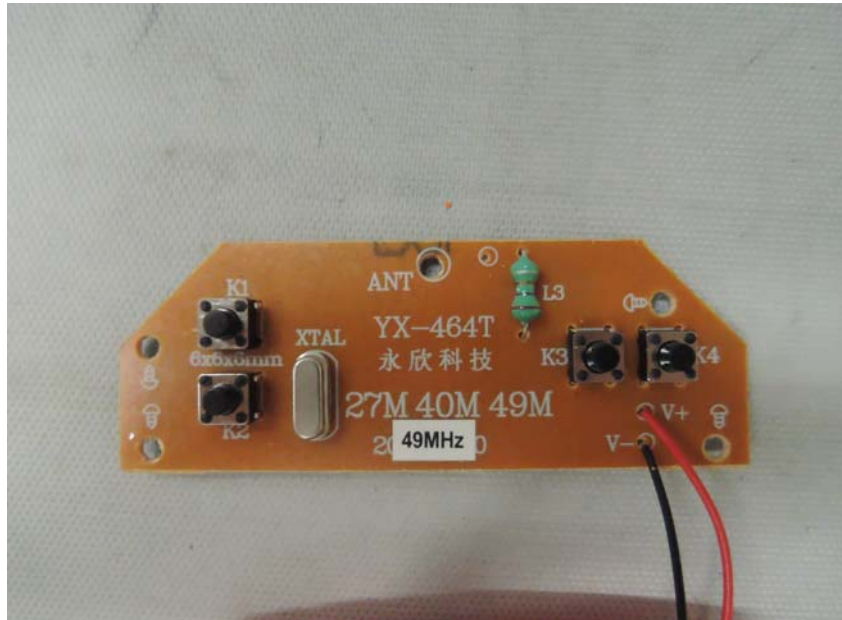

## Equipment Photographs

Model : 9203

(Internal)

---

**INTERTEK TESTING SERVICE**

Report No.: 16040454HKG-001

**Equipment Photographs**

**Model : 9203**

**(Internal)**

---

**INTERTEK TESTING SERVICE**

Report No.: 16040454HKG-001

**Equipment Photographs**

**Model : 9203**

**(Internal)**