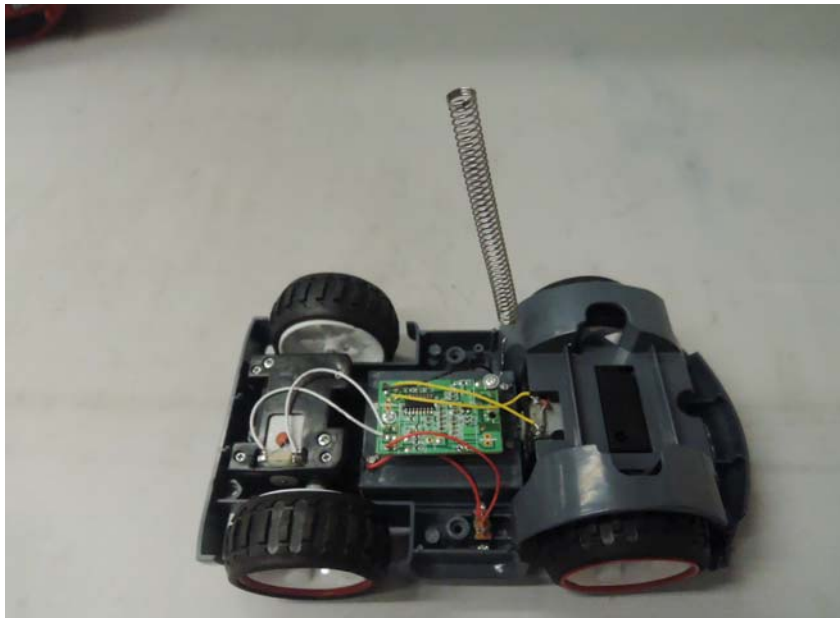

INTERTEK TESTING SERVICE

Report No.: 16040454HKG-001

Equipment Photographs

Model : 9203

(Internal)

INTERTEK TESTING SERVICE

Report No.: 16040454HKG-001

Equipment Photographs

Model : 9203

(Internal)