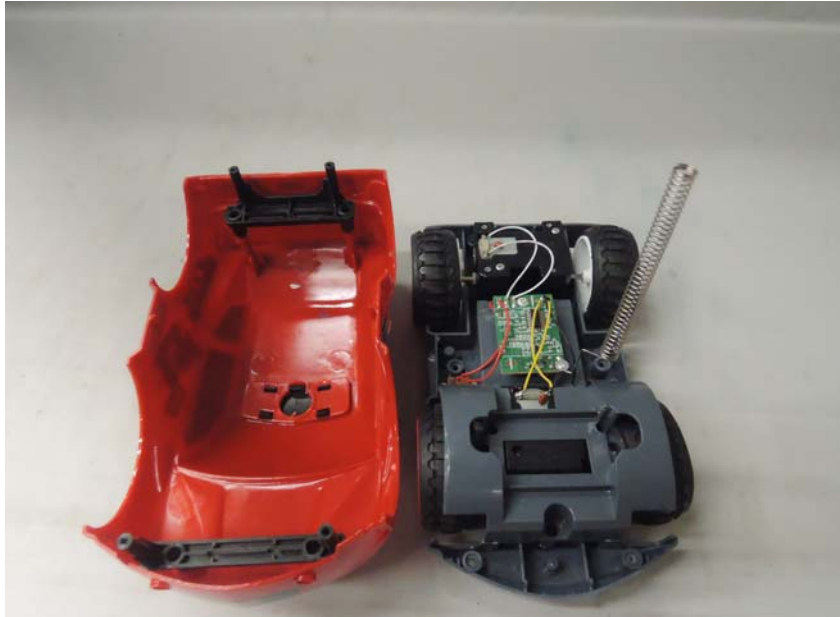

INTERTEK TESTING SERVICE

Report No.: 16040454HKG-001

Equipment Photographs

Model : 9203

(Internal)

INTERTEK TESTING SERVICE

Report No.: 16040454HKG-001

Equipment Photographs

Model : 9203

(Internal)