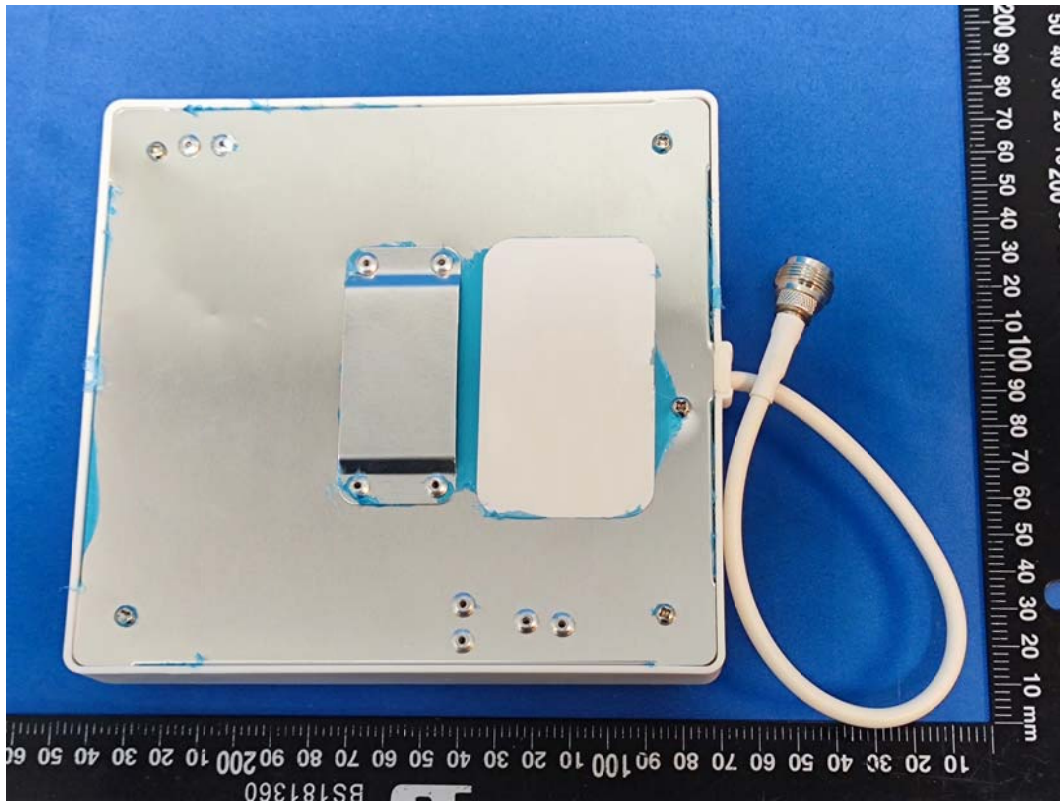

EUT EXTERNAL PHOTOGRAPHS

Downlink Output (Server/Indoor) Port

Uplink Output (Donor/Outdoor) Port

Indoor Antenna: PA-F45

Model: PA-F45

F : 698-2700MHZ

G : 3.9-7.35 dBi

(ClearCast