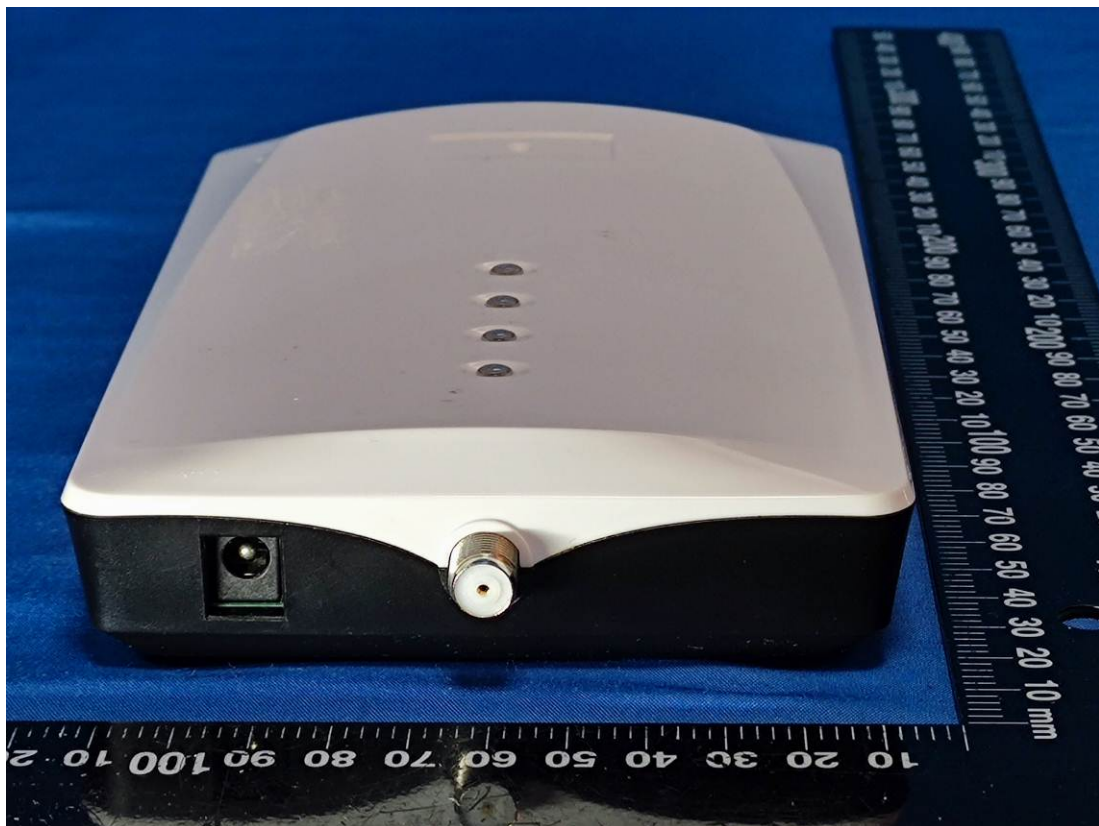

EUT EXTERNAL PHOTOGRAPHS

Downlink Output (Server/Indoor) Port

Uplink Output (Donor/Outdoor) Port

Indoor Antenna: PA-F45

Model: PA-F45

F : 698-2700MHZ

G : 3.9-7.35 dBi

(ClearCast