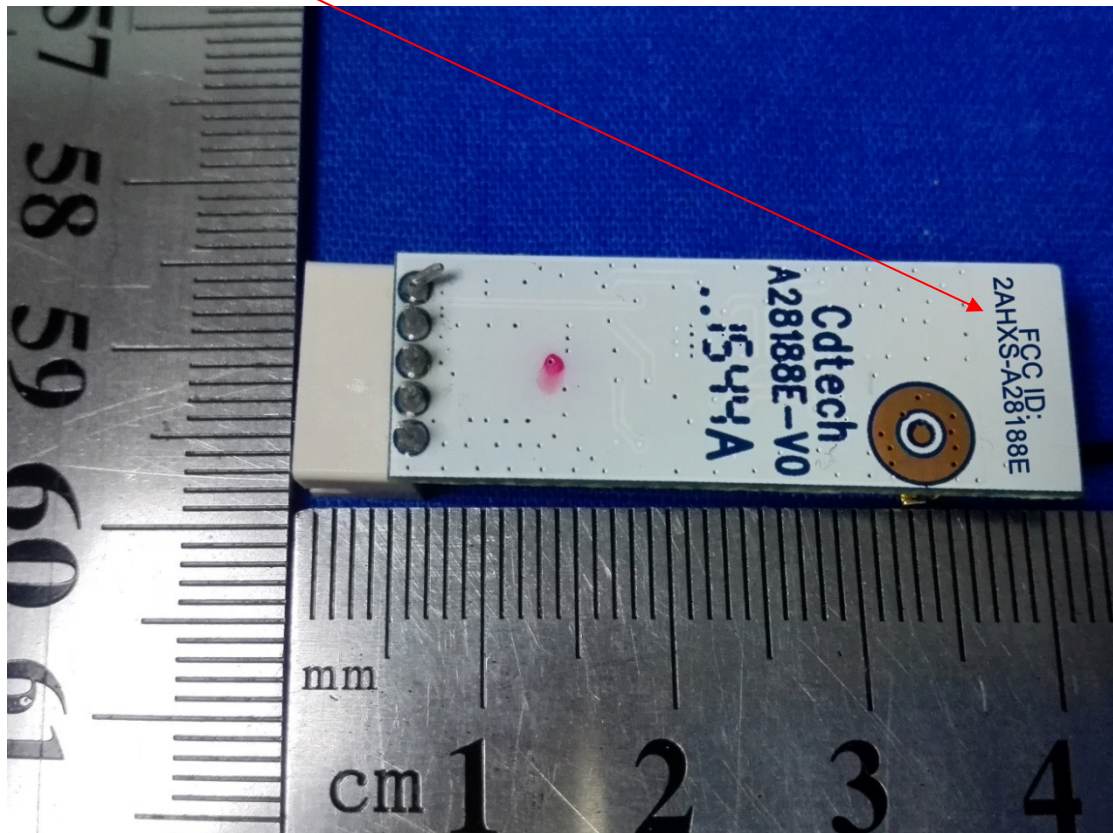

Model Name:A28188E

Label on EUT

Label in the user manual:

WLAN 11n USB 1T1R Module
Model:A28188E
TATUNG COMPANY OF AMERICA, INC.
FCC ID: 2AHXS- A28188E