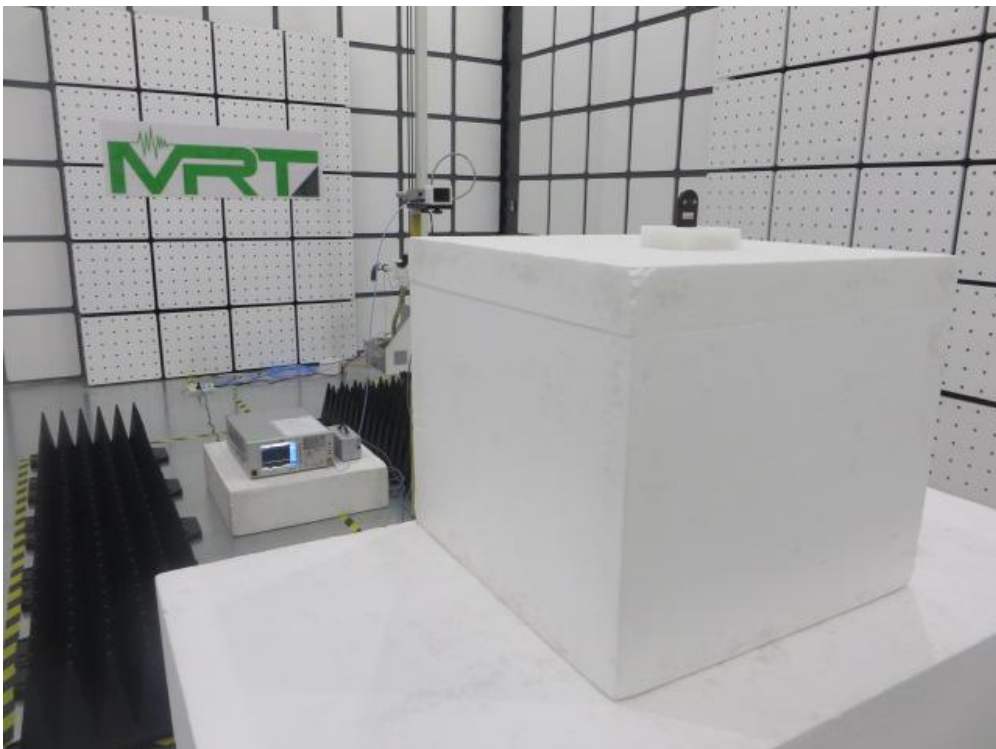

FCC Part15C Test Setup Photo

Description: Radiated Emission Test Setup for 9kHz ~ 30MHz

Description: Radiated Emission Test Setup for 30MHz ~ 1GHz

Description: Radiated Emission Test Setup for 1GHz ~ 18GHz

Description: Radiated Emission Test Setup for 18GHz ~ 40GHz

Description: Conducted Test Setup