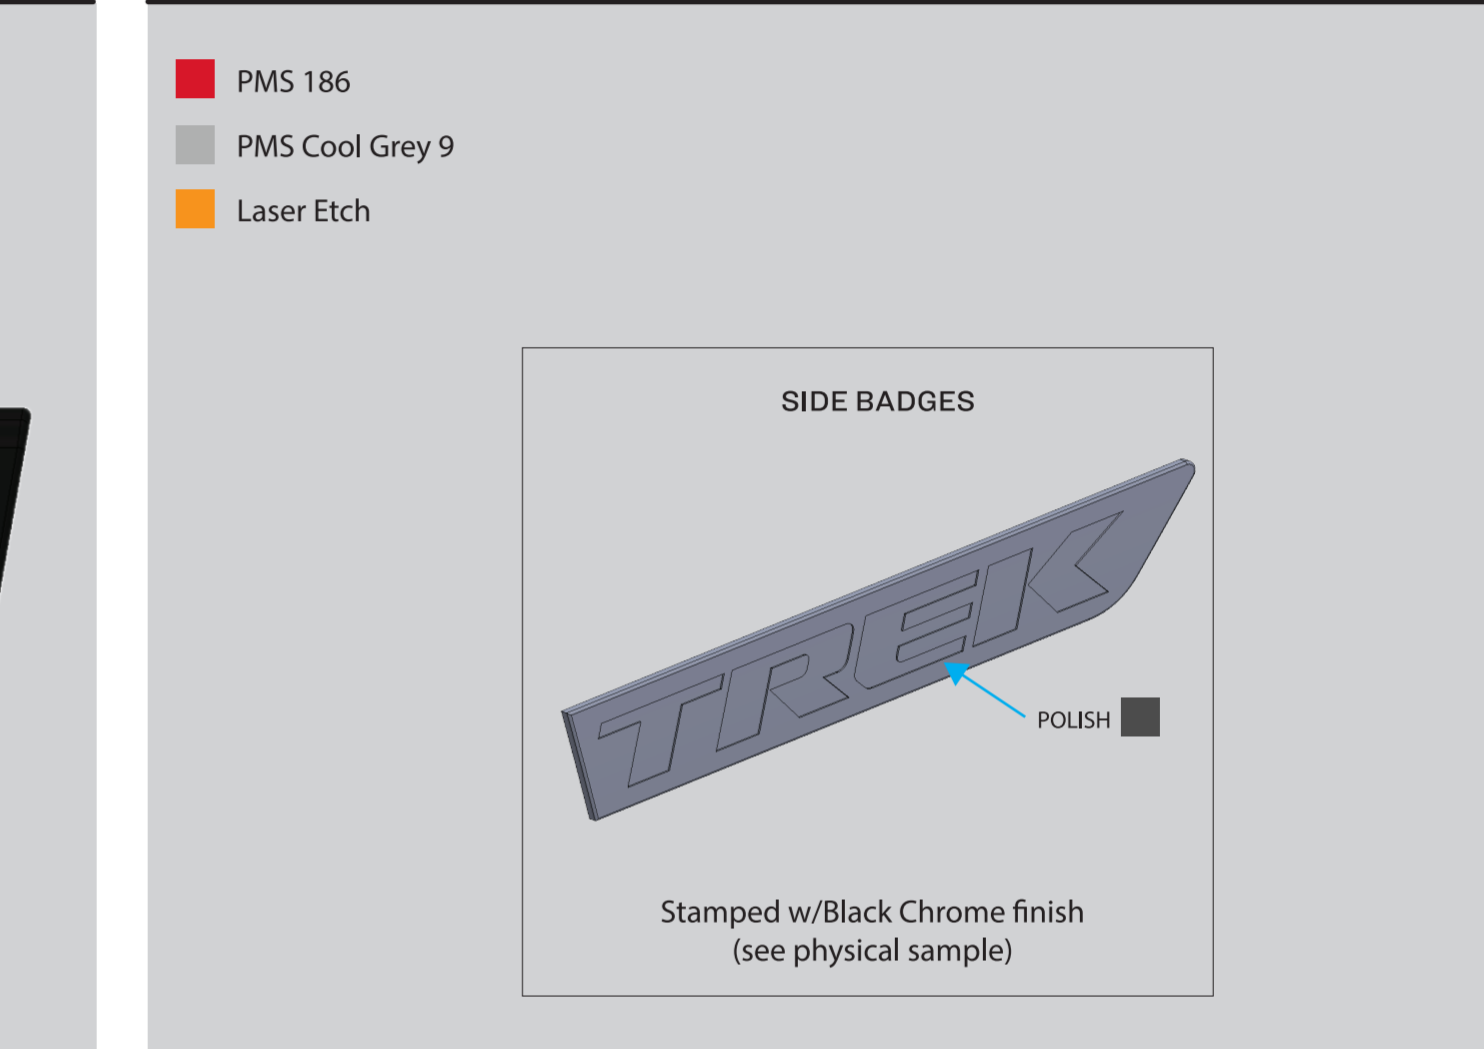

VERSION NOTES	
7/26/21	Eliminate LUX
6/22/21	UKCA marks
5/14/21	T3 Build Art created w/ TREK rebranding
2/9/21	T2 Build Art created
12/16/20	T1 Build Art created

PART NUMBERS	OE P/N	TCG P/N
LT BNT COMMUTER PRO RT	-	5252795
	-	

PLACEMENT

GRAPHICS TO SCALE

MATERIALS + FINISH