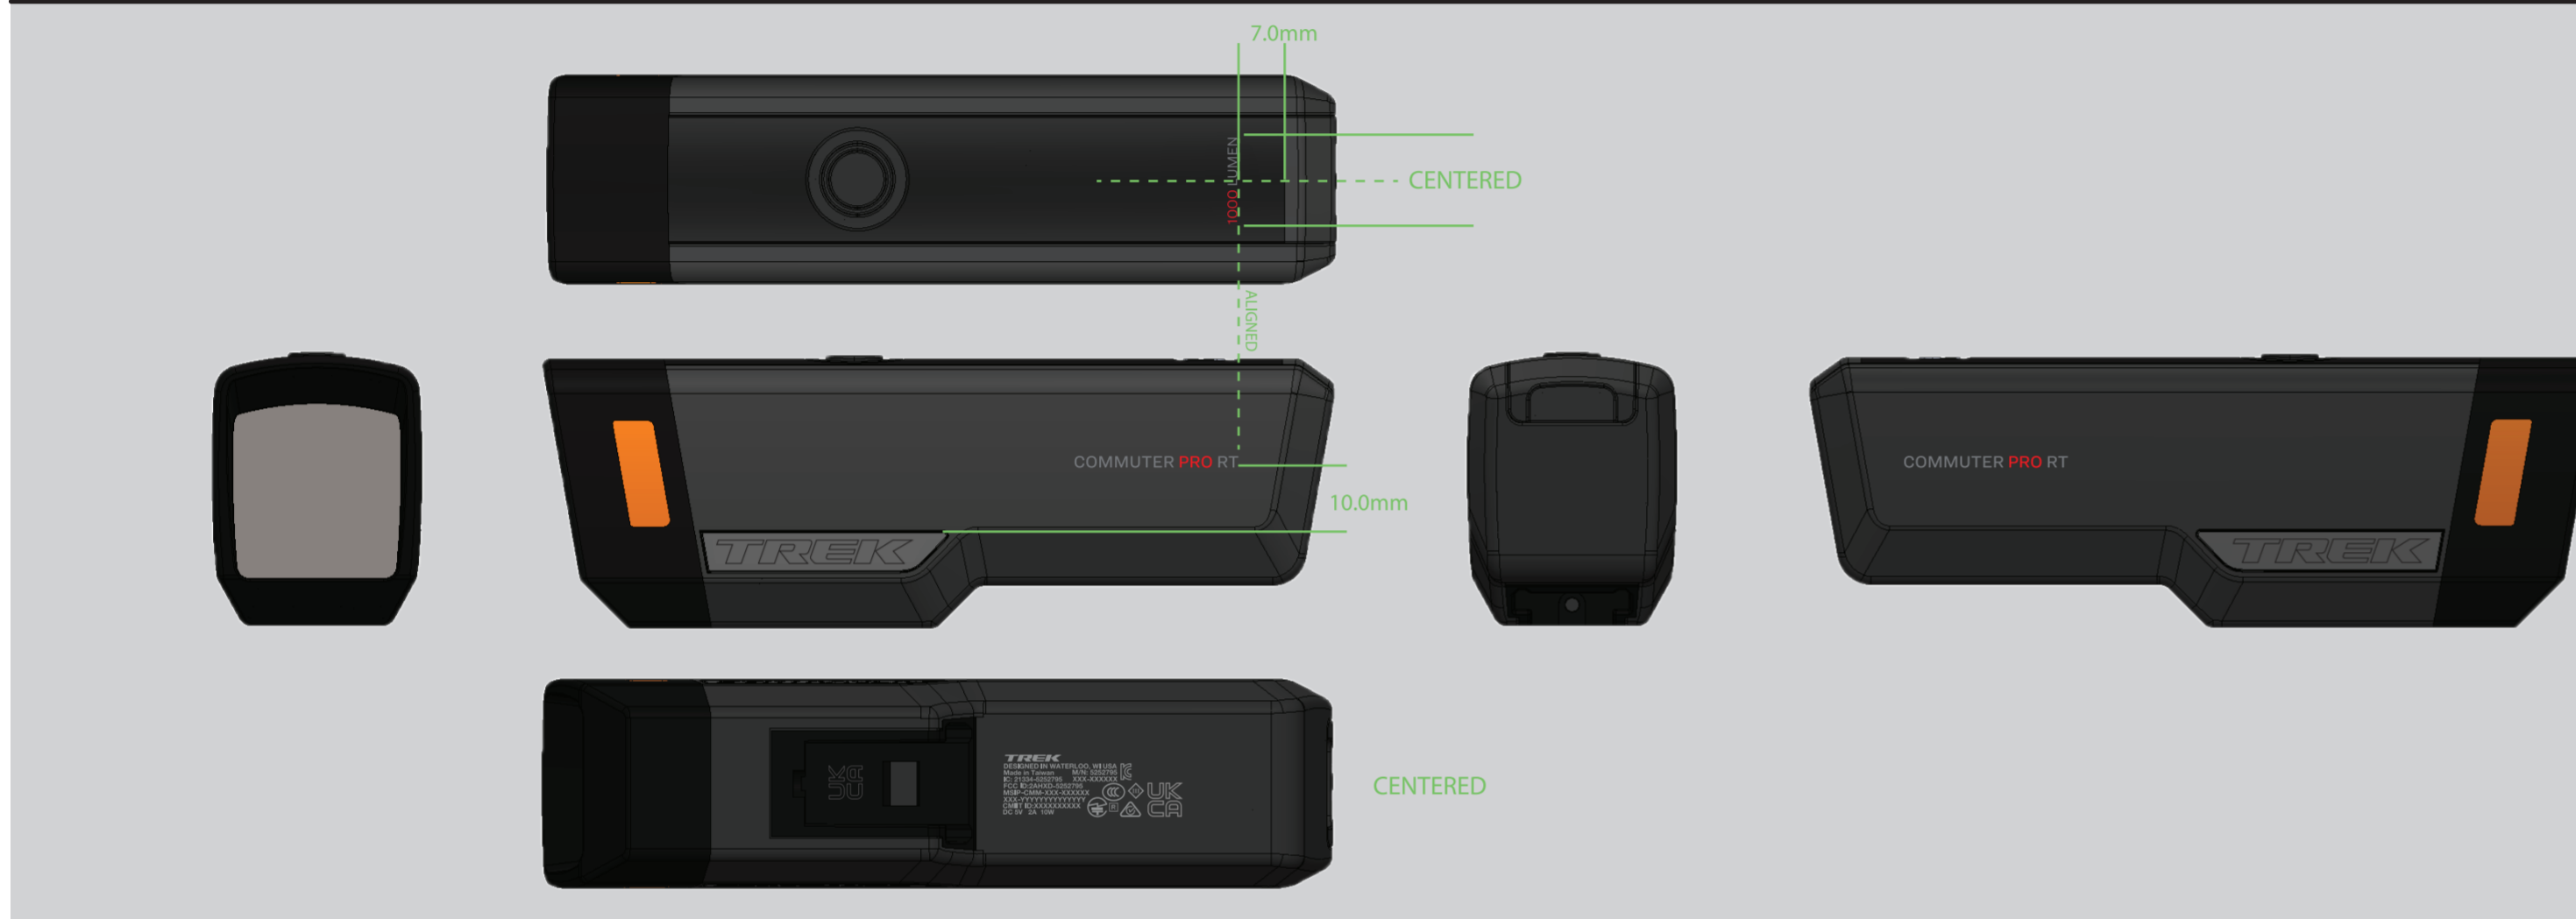

VERSION NOTES	
7/26/21	Eliminate LUX
6/22/21	UKCA marks
5/14/21	T3 Build Art created w/ TREK rebranding
2/9/21	T2 Build Art created
12/16/20	T1 Build Art created

PART NUMBERS	OE P/N	TCG P/N
LT BNT COMMUTER PRO RT	-	5252795
	-	

PLACEMENT

GRAPHICS TO SCALE

MATERIALS + FINISH