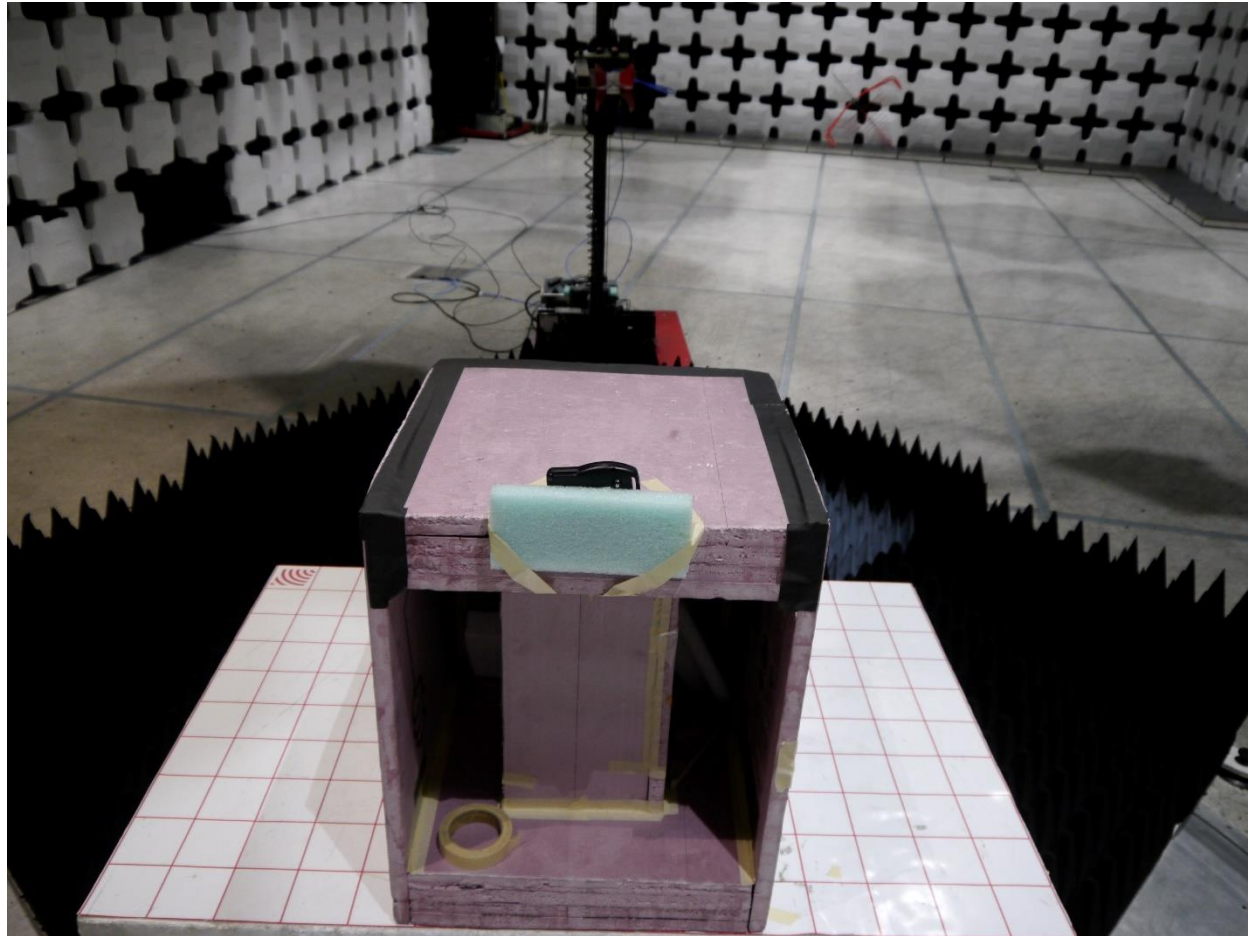

# TEST SETUP PHOTOGRAPHS

Applicant: BlueCats US, LLC

Model – BC2611

FCC ID: 2AHXCBC2611

ISED ID: 21338-BC2611

WHEN YOU NEED TO BE SURE

## 1-18 GHZ TEST SETUP PHOTOGRAPHS