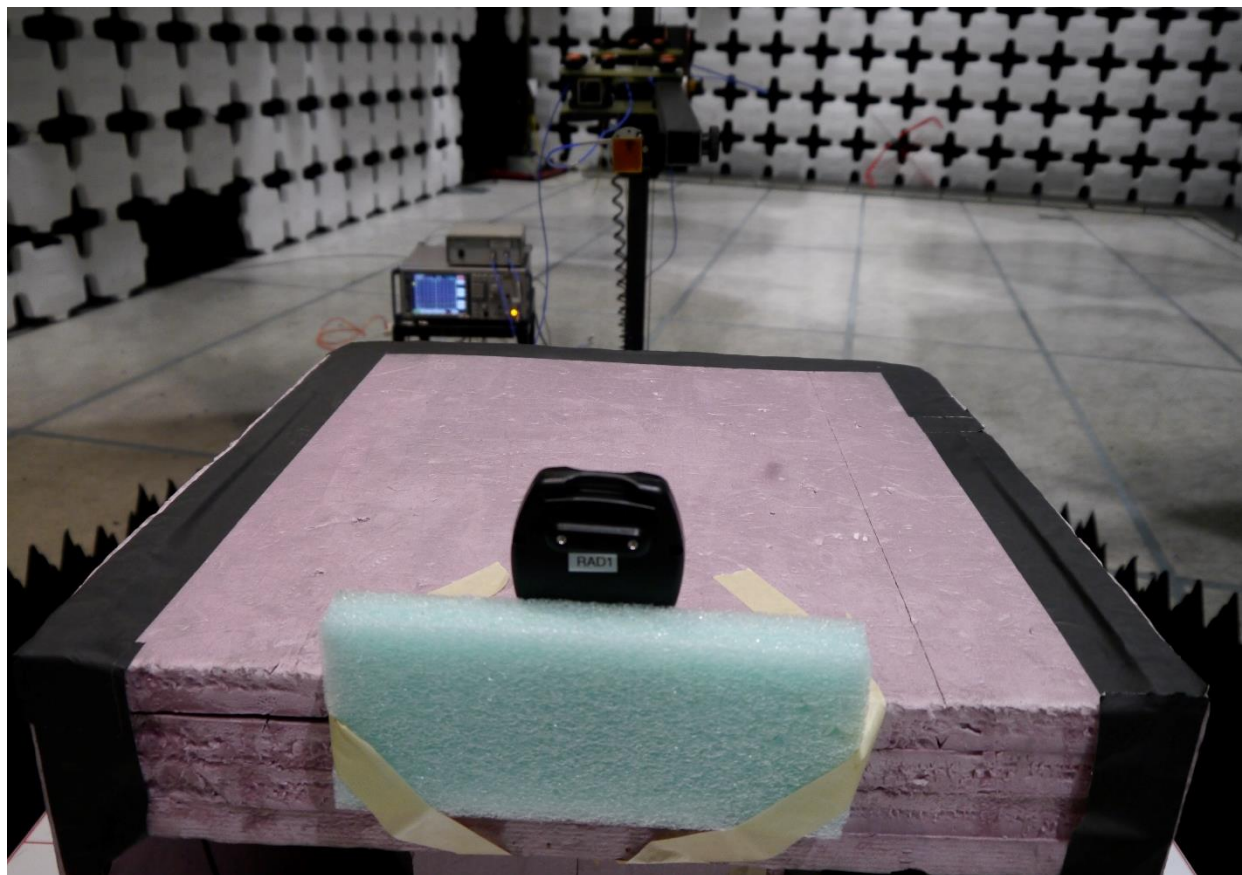

# TEST SETUP PHOTOGRAPHS

Applicant: BlueCats US, LLC

Model – BC2611

FCC ID: 2AHXCBC2611

ISED ID: 21338-BC2611

WHEN YOU NEED TO BE SURE

## 1-18 GHZ TEST SETUP PHOTOGRAPHS