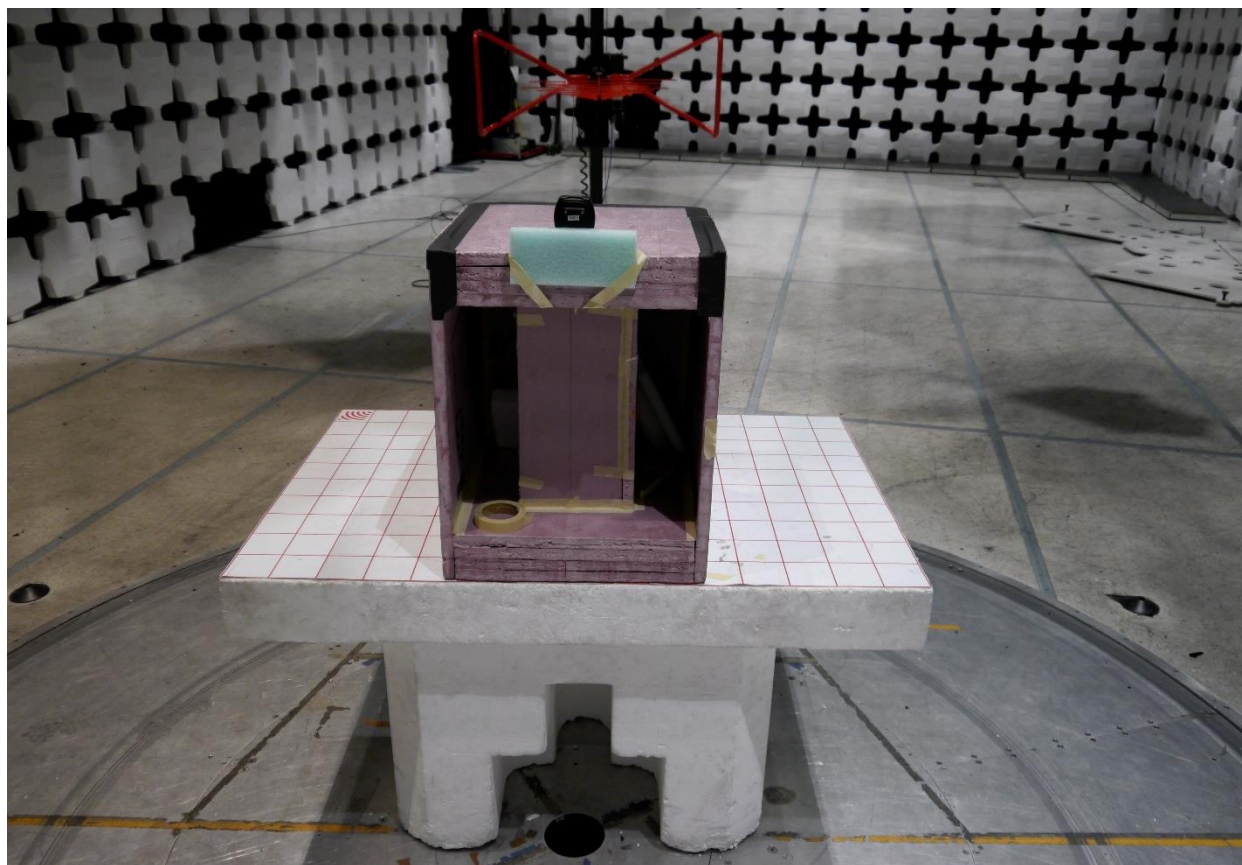

# TEST SETUP PHOTOGRAPHS

Applicant: BlueCats US, LLC

Model – BC2611

FCC ID: 2AHXCBC2611

ISED ID: 21338-BC2611

WHEN YOU NEED TO BE SURE

## 1-18 GHZ TEST SETUP PHOTOGRAPHS