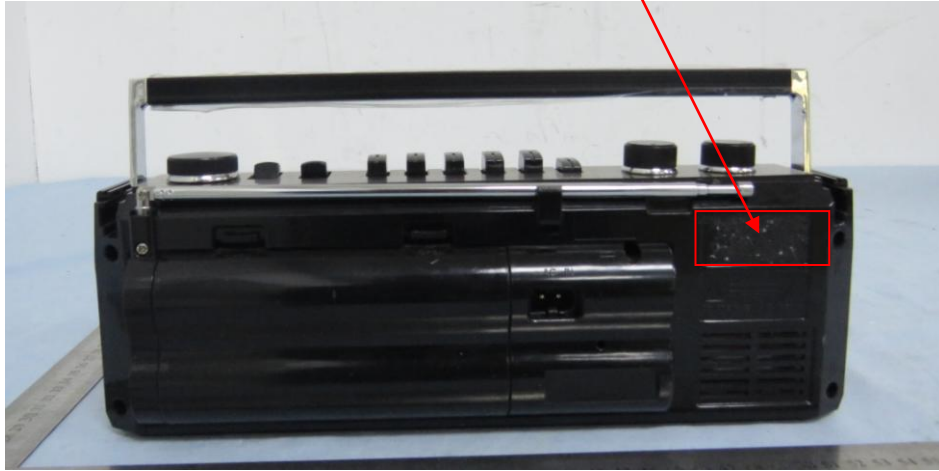

Label & Location

For service assistance and product information,
please call: 1-800-968-9853.
Curtis International Ltd.
7045 BECKETT DRIVE, UNIT 15, MISSISSAUGA, ON,
L5S 2A3 www.curtisint.com MANUFACTURED: JANUARY 2020