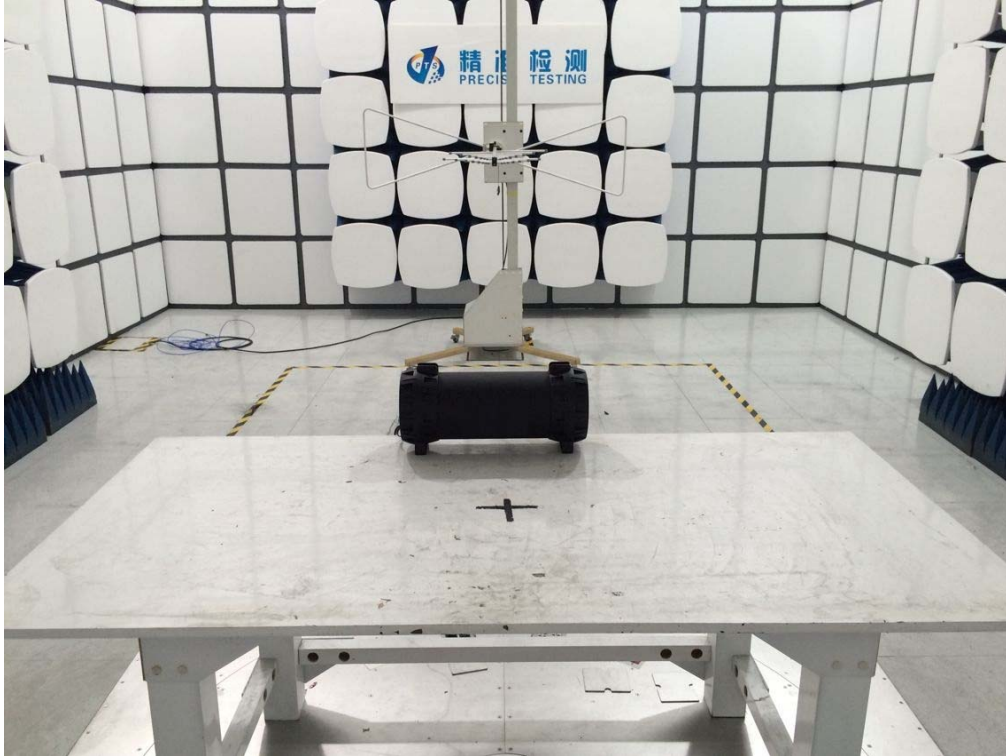

PRECISE TESTING

14 Test Setup

Spurious Emissions
From 30MHz-1000MHz

Above 1GHz

PRECISE TESTING

Conducted Emissions