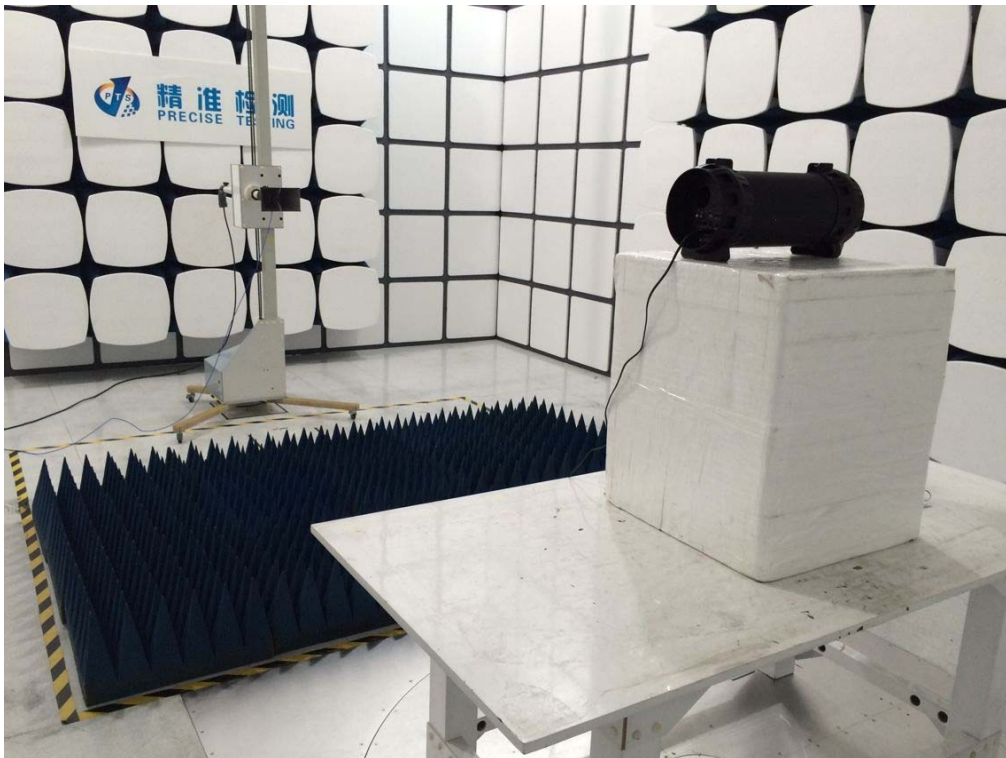

PRECISE TESTING

14 Test Setup

Spurious Emissions
From 30MHz-1000MHz

Above 1GHz

PRECISE TESTING

Conducted Emissions