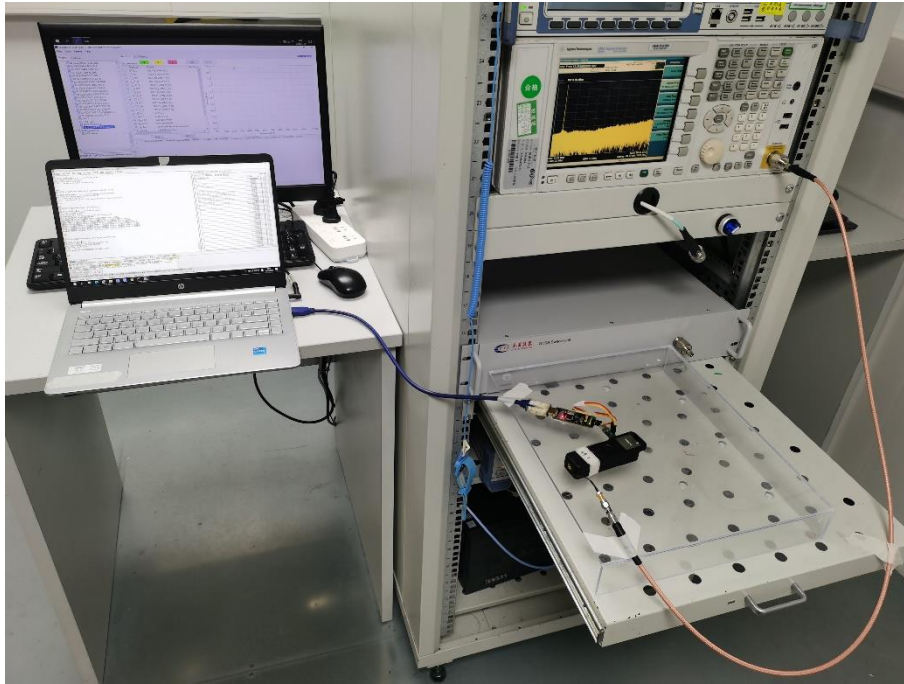

TEST SETUP PHOTOS

1 Radiated Test Photo

Below 30MHz

30MHz-1GHz

Close-up

Above 1GHz

Close-up

2 Conducted Test Photo

Conducted Test-BLE

Conducted Test-2.4G WIFI

3 Conducted Emissions

Test Photo 1

Test Photo 2

--BLANK BELOW--