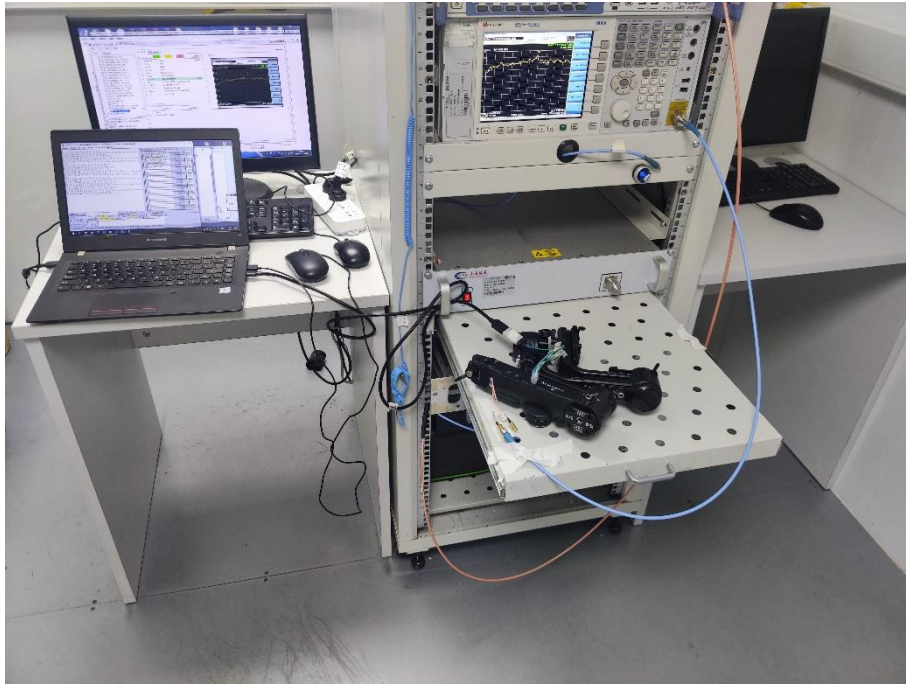

## TEST SETUP PHOTOS

### 1 Radiated Test Photo

Below 30MHz

30MHz-1GHz

Close-up

Above 1GHz

Close-up

## 2 Conducted Test Photo

Conducted Test-BLE

Conducted Test-2.4G ISM Band (GFSK modulation)

### 3 Conducted Emissions

Test Photo 1

Test Photo 2