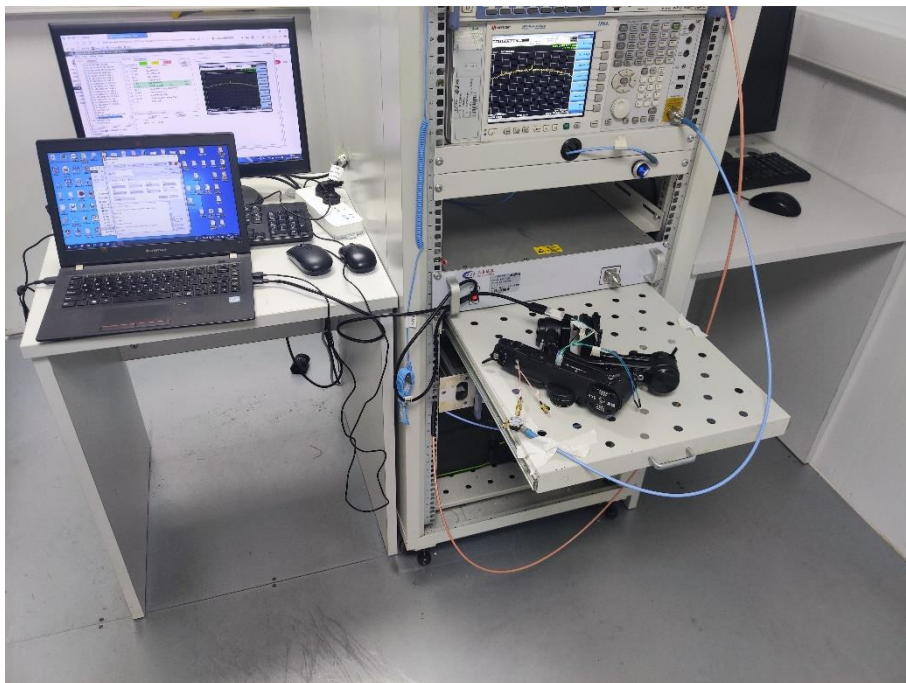

## TEST SETUP PHOTOS

### 1 Radiated Test Photo

Below 30MHz

30MHz-1GHz

Close-up

Above 1GHz

Close-up

## 2 Conducted Test Photo

Conducted Test-BLE

Conducted Test-2.4G ISM Band (GFSK modulation)

### 3 Conducted Emissions

Test Photo 1

Test Photo 2