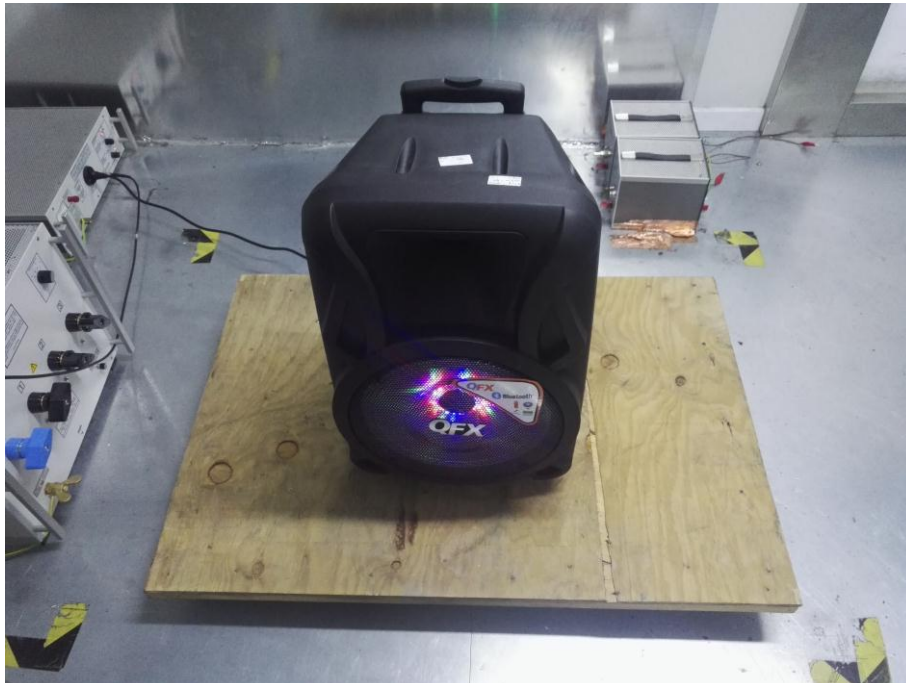

2 Conducted Emission

Conducted Emission Test 1