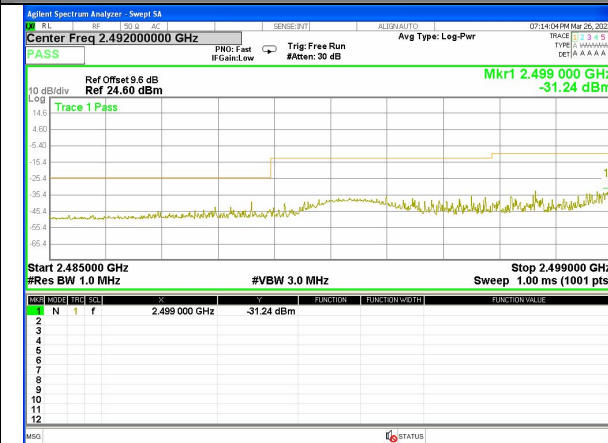

LTE BAND-7

LTE BAND-7

Band 7_15M_16QAM_High_1-RB

Band 7_15M_16QAM_High_1-RB

Band 7_15M_16QAM_High_Full-RB

Band 7_15M_16QAM_High_Full-RB

Band 7_20M_QPSK_Low_1-RB

Band 7_20M_QPSK_Low_1-RB

LTE BAND-7

LTE BAND-7

Band 7_20M_QPSK_Low_Full-RB

Band 7_20M_QPSK_Low_Full-RB

Band 7_20M_QPSK_High_1-RB

Band 7_20M_QPSK_High_1-RB

Band 7_20M_QPSK_High_Full-RB

Band 7_20M_QPSK_High_Full-RB