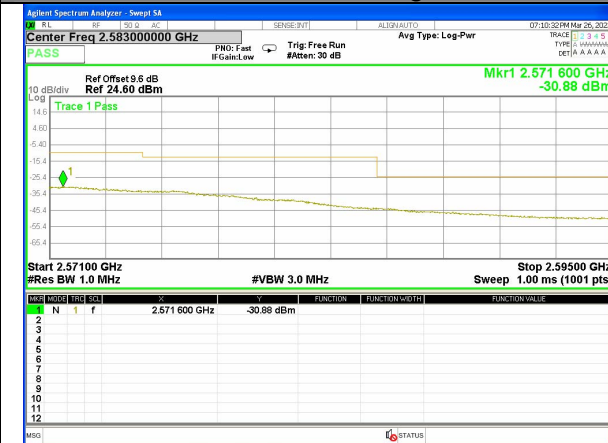

LTE BAND-7

LTE BAND-7

Band 7_15M_16QAM_High_1-RB

Band 7_15M_16QAM_High_1-RB

Band 7_15M_16QAM_High_Full-RB

Band 7_15M_16QAM_High_Full-RB

Band 7_20M_QPSK_Low_1-RB

Band 7_20M_QPSK_Low_1-RB

LTE BAND-7

LTE BAND-7

Band 7_20M_QPSK_Low_Full-RB

Band 7_20M_QPSK_Low_Full-RB

Band 7_20M_QPSK_High_1-RB

Band 7_20M_QPSK_High_1-RB

Band 7_20M_QPSK_High_Full-RB

Band 7_20M_QPSK_High_Full-RB