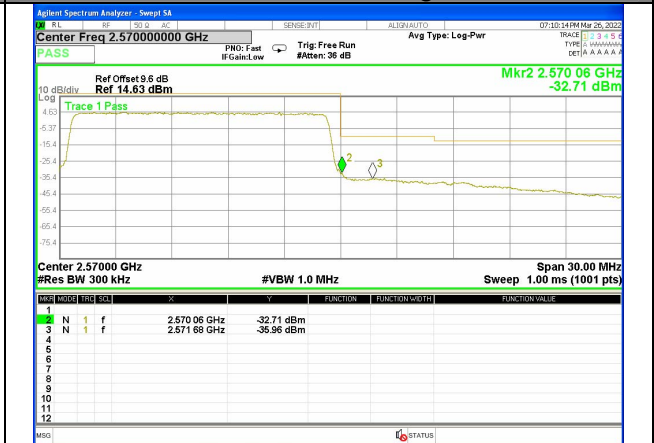

LTE BAND-7

LTE BAND-7

Band 7_15M_16QAM_High_1-RB

Band 7_15M_16QAM_High_1-RB

Band 7_15M_16QAM_High_Full-RB

Band 7_15M_16QAM_High_Full-RB

Band 7_20M_QPSK_Low_1-RB

Band 7_20M_QPSK_Low_1-RB

LTE BAND-7

LTE BAND-7

Band 7_20M_QPSK_Low_Full-RB

Band 7_20M_QPSK_Low_Full-RB

Band 7_20M_QPSK_High_1-RB

Band 7_20M_QPSK_High_1-RB

Band 7_20M_QPSK_High_Full-RB

Band 7_20M_QPSK_High_Full-RB