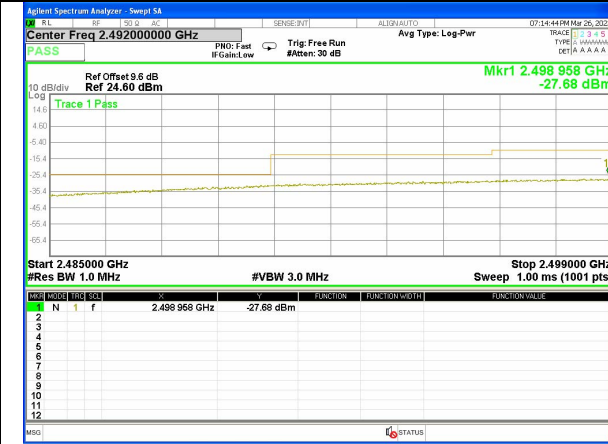

LTE BAND-7

LTE BAND-7

Band 7_15M_16QAM_High_1-RB

Band 7_15M_16QAM_High_1-RB

Band 7_15M_16QAM_High_Full-RB

Band 7_15M_16QAM_High_Full-RB

Band 7_20M_QPSK_Low_1-RB

Band 7_20M_QPSK_Low_1-RB

LTE BAND-7

LTE BAND-7

Band 7_20M_QPSK_Low_Full-RB

Band 7_20M_QPSK_Low_Full-RB

Band 7_20M_QPSK_High_1-RB

Band 7_20M_QPSK_High_1-RB

Band 7_20M_QPSK_High_Full-RB

Band 7_20M_QPSK_High_Full-RB