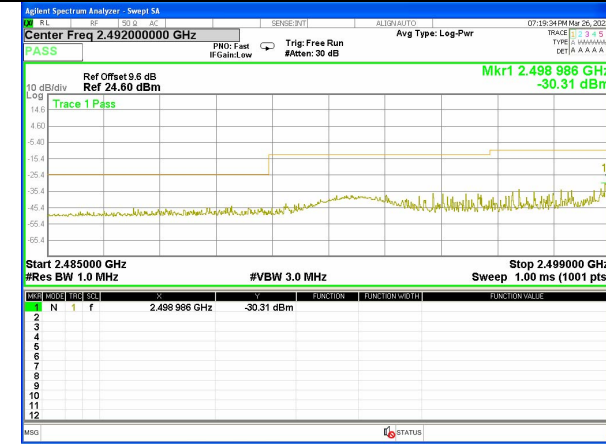

Band 7_20M_16QAM_Low_Full-RB

LTE BAND-7

LTE BAND-7

Band 7_20M_16QAM_Low_1-RB