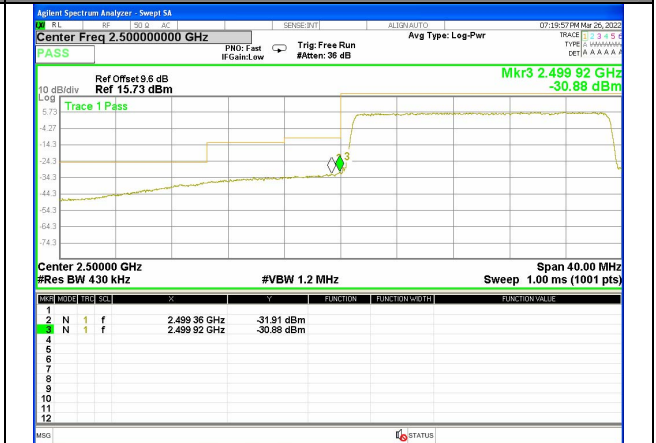

LTE BAND-7

LTE BAND-7

Band 7_20M_QPSK_Low_Full-RB

Band 7_20M_QPSK_Low_Full-RB

Band 7_20M_QPSK_High_1-RB

Band 7_20M_QPSK_High_1-RB

Band 7_20M_QPSK_High_Full-RB

Band 7_20M_QPSK_High_Full-RB

LTE BAND-7

LTE BAND-7

Band 7_20M_16QAM_Low_1-RB

Band 7_20M_16QAM_Low_1-RB

Band 7_20M_16QAM_Low_Full-RB

Band 7_20M_16QAM_Low_Full-RB

Band 7_20M_16QAM_High_1-RB

Band 7_20M_16QAM_High_1-RB