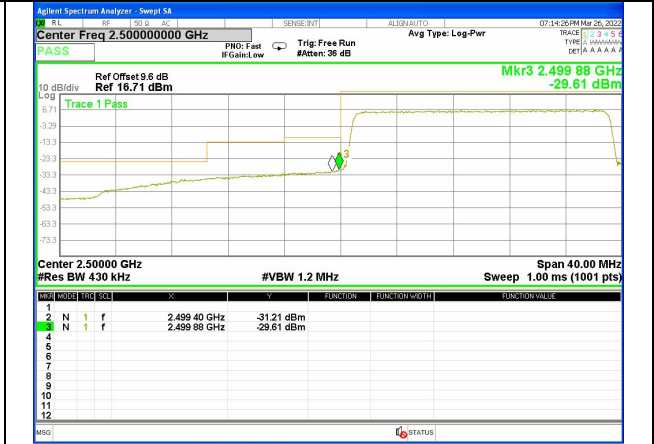

LTE BAND-7

LTE BAND-7

Band 7_15M_16QAM_High_1-RB

Band 7_15M_16QAM_High_1-RB

Band 7_15M_16QAM_High_Full-RB

Band 7_15M_16QAM_High_Full-RB

Band 7_20M_QPSK_Low_1-RB

Band 7_20M_QPSK_Low_1-RB

LTE BAND-7

LTE BAND-7

Band 7_20M_QPSK_Low_Full-RB

Band 7_20M_QPSK_Low_Full-RB

Band 7_20M_QPSK_High_1-RB

Band 7_20M_QPSK_High_1-RB

Band 7_20M_QPSK_High_Full-RB

Band 7_20M_QPSK_High_Full-RB