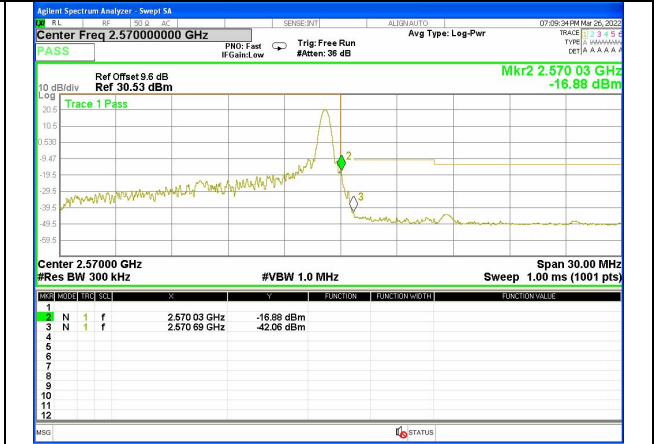

LTE BAND-7

LTE BAND-7

Band 7_15M_16QAM_High_1-RB

Band 7_15M_16QAM_High_1-RB

Band 7_15M_16QAM_High_Full-RB

Band 7_15M_16QAM_High_Full-RB

Band 7_20M_QPSK_Low_1-RB

Band 7_20M_QPSK_Low_1-RB

LTE BAND-7

LTE BAND-7

Band 7_20M_QPSK_Low_Full-RB

Band 7_20M_QPSK_Low_Full-RB

Band 7_20M_QPSK_High_1-RB

Band 7_20M_QPSK_High_1-RB

Band 7_20M_QPSK_High_Full-RB

Band 7_20M_QPSK_High_Full-RB