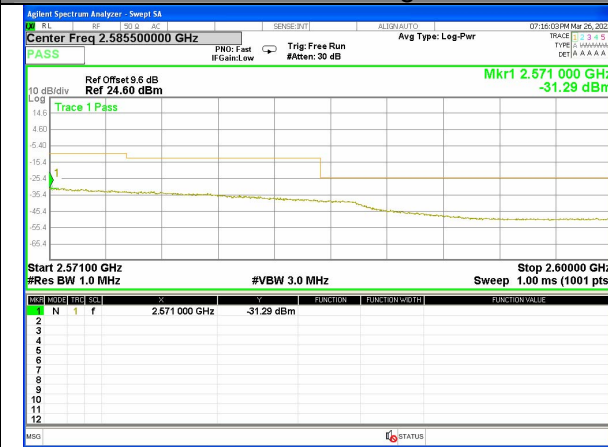

LTE BAND-7

LTE BAND-7

Band 7_15M_16QAM_High_1-RB

Band 7_15M_16QAM_High_1-RB

Band 7_15M_16QAM_High_Full-RB

Band 7_15M_16QAM_High_Full-RB

Band 7_20M_QPSK_Low_1-RB

Band 7_20M_QPSK_Low_1-RB

LTE BAND-7

LTE BAND-7

Band 7_20M_QPSK_Low_Full-RB

Band 7_20M_QPSK_Low_Full-RB

Band 7_20M_QPSK_High_1-RB

Band 7_20M_QPSK_High_1-RB

Band 7_20M_QPSK_High_Full-RB

Band 7_20M_QPSK_High_Full-RB

LTE BAND-7

LTE BAND-7

Band 7_20M_16QAM_Low_1-RB

Band 7_20M_16QAM_Low_1-RB

Band 7_20M_16QAM_Low_Full-RB

Band 7_20M_16QAM_Low_Full-RB

Band 7_20M_16QAM_High_1-RB

Band 7_20M_16QAM_High_1-RB