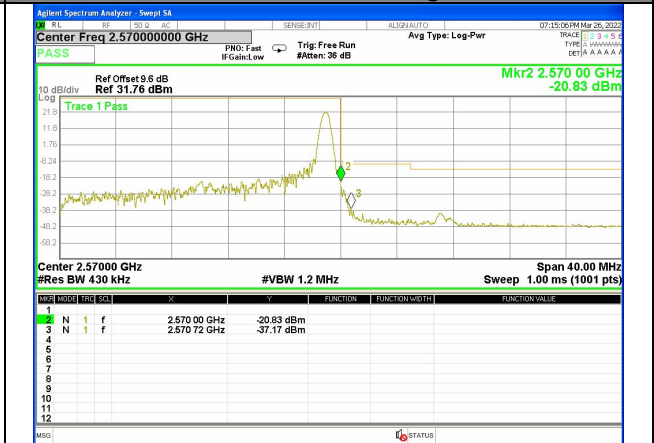

LTE BAND-7

LTE BAND-7

Band 7_20M_QPSK_Low_Full-RB

Band 7_20M_QPSK_Low_Full-RB

Band 7_20M_QPSK_High_1-RB

Band 7_20M_QPSK_High_1-RB

Band 7_20M_QPSK_High_Full-RB

Band 7_20M_QPSK_High_Full-RB

LTE BAND-7

LTE BAND-7

Band 7_20M_16QAM_Low_1-RB

Band 7_20M_16QAM_Low_1-RB

Band 7_20M_16QAM_Low_Full-RB

Band 7_20M_16QAM_Low_Full-RB

Band 7_20M_16QAM_High_1-RB

Band 7_20M_16QAM_High_1-RB