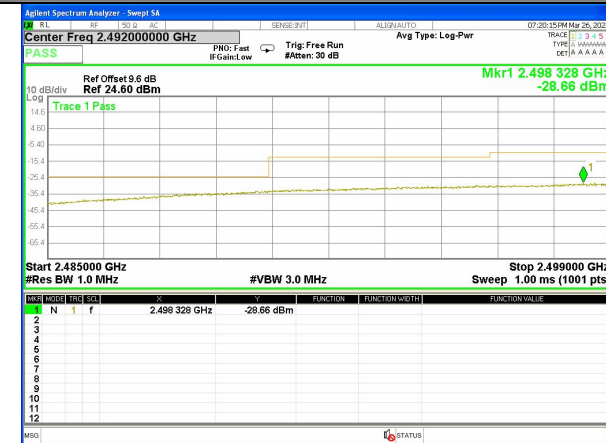

LTE BAND-7

LTE BAND-7

Band 7_20M_QPSK_Low_Full-RB

Band 7_20M_QPSK_Low_Full-RB

Band 7_20M_QPSK_High_1-RB

Band 7_20M_QPSK_High_1-RB

Band 7_20M_QPSK_High_Full-RB

Band 7_20M_QPSK_High_Full-RB

LTE BAND-7

LTE BAND-7

Band 7_20M_16QAM_Low_1-RB

Band 7_20M_16QAM_Low_1-RB

Band 7_20M_16QAM_Low_Full-RB

Band 7_20M_16QAM_Low_Full-RB

Band 7_20M_16QAM_High_1-RB

Band 7_20M_16QAM_High_1-RB