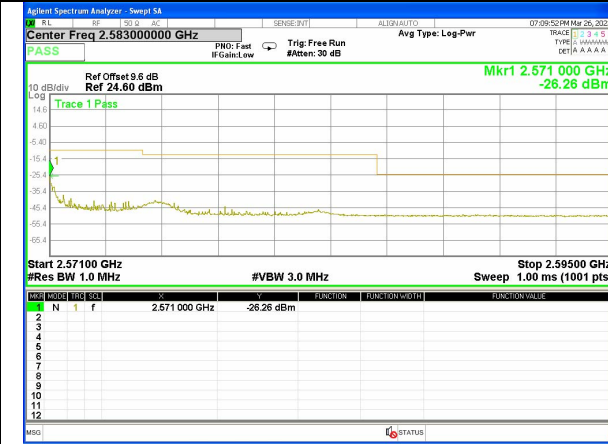

LTE BAND-7

LTE BAND-7

Band 7_15M_16QAM_High_1-RB

Band 7_15M_16QAM_High_1-RB

Band 7_15M_16QAM_High_Full-RB

Band 7_15M_16QAM_High_Full-RB

Band 7_20M_QPSK_Low_1-RB

Band 7_20M_QPSK_Low_1-RB

LTE BAND-7

LTE BAND-7

Band 7_20M_QPSK_Low_Full-RB

Band 7_20M_QPSK_Low_Full-RB

Band 7_20M_QPSK_High_1-RB

Band 7_20M_QPSK_High_1-RB

Band 7_20M_QPSK_High_Full-RB

Band 7_20M_QPSK_High_Full-RB