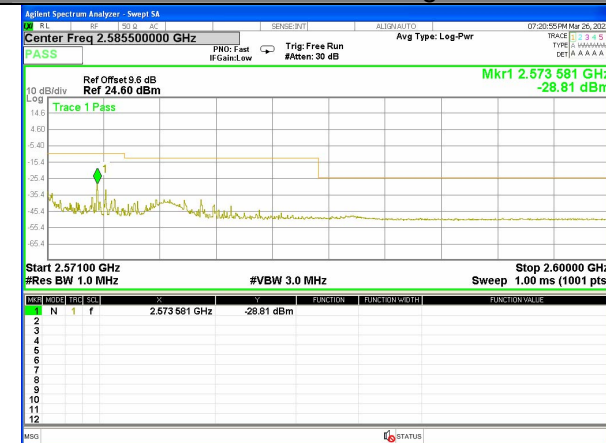

LTE BAND-7

LTE BAND-7

Band 7_20M_QPSK_Low_Full-RB

Band 7_20M_QPSK_Low_Full-RB

Band 7_20M_QPSK_High_1-RB

Band 7_20M_QPSK_High_1-RB

Band 7_20M_QPSK_High_Full-RB

Band 7_20M_QPSK_High_Full-RB

LTE BAND-7

LTE BAND-7

Band 7_20M_16QAM_Low_1-RB

Band 7_20M_16QAM_Low_1-RB

Band 7_20M_16QAM_Low_Full-RB

Band 7_20M_16QAM_Low_Full-RB

Band 7_20M_16QAM_High_1-RB

Band 7_20M_16QAM_High_1-RB