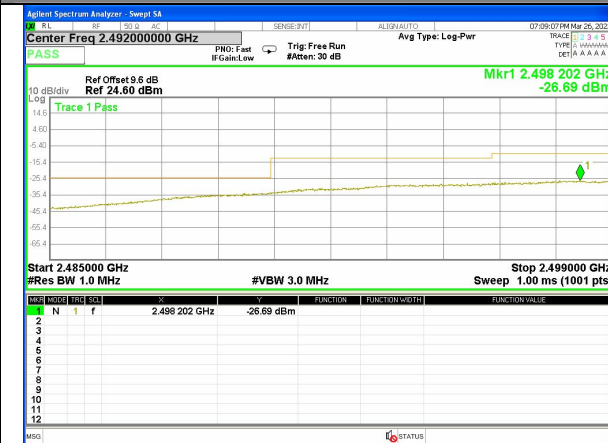

LTE BAND-7

LTE BAND-7

Band 7_15M_QPSK_High_Full-RB

Band 7_15M_QPSK_High_Full-RB

Band 7_15M_16QAM_Low_1-RB

Band 7_15M_16QAM_Low_1-RB

Band 7_15M_16QAM_Low_Full-RB

Band 7_15M_16QAM_Low_Full-RB