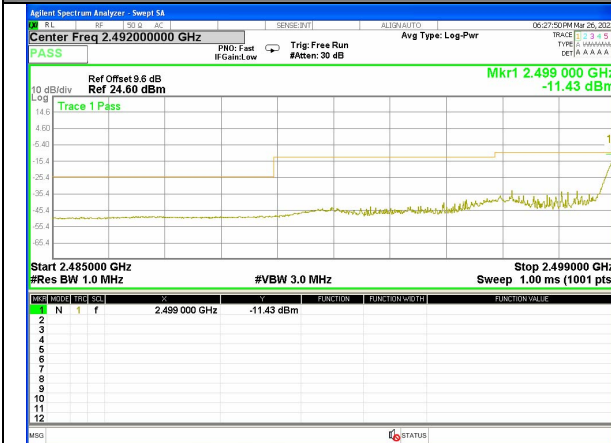

LTE BAND-7

LTE BAND-7

Band 7_5M_16QAM_High_Full-RB

Band 7_5M_16QAM_High_Full-RB

Band 7_10M_QPSK_Low_1-RB

Band 7_10M_QPSK_Low_1-RB

Band 7_10M_QPSK_Low_Full-RB

Band 7_10M_QPSK_Low_Full-RB

LTE BAND-7

LTE BAND-7

Band 7_10M_QPSK_High_1-RB

Band 7_10M_QPSK_High_1-RB

Band 7_10M_QPSK_High_Full-RB

Band 7_10M_QPSK_High_Full-RB

Band 7_10M_16QAM_Low_1-RB

Band 7_10M_16QAM_Low_1-RB