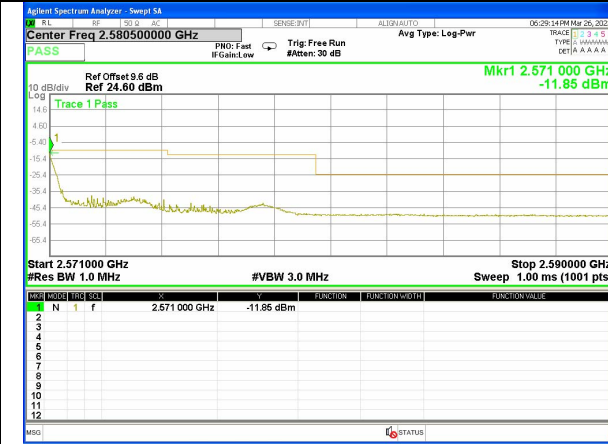

LTE BAND-7

LTE BAND-7

Band 7_10M_QPSK_High_1-RB