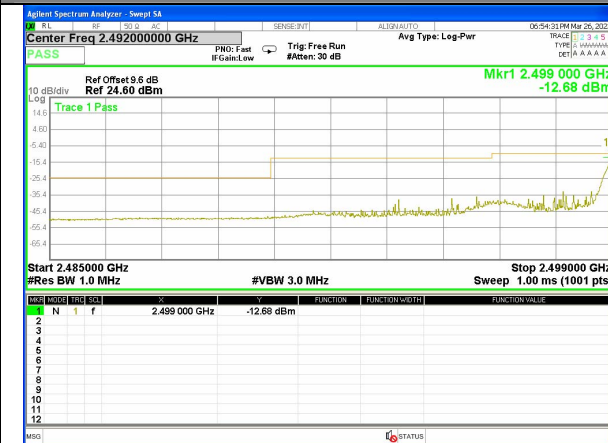

LTE BAND-7

LTE BAND-7

Band 7_10M_QPSK_High_1-RB

Band 7_10M_QPSK_High_1-RB

Band 7_10M_QPSK_High_Full-RB

Band 7_10M_QPSK_High_Full-RB

Band 7_10M_16QAM_Low_1-RB

Band 7_10M_16QAM_Low_1-RB