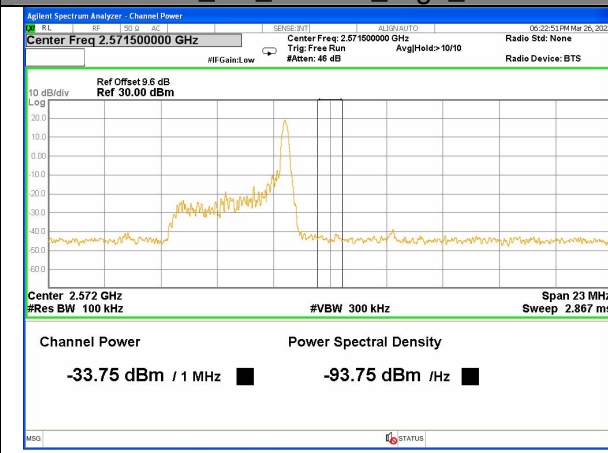

LTE BAND-7

LTE BAND-7

Band 7_5M_16QAM_Low_1-RB

Band 7_5M_16QAM_Low_Full-RB

Band 7_5M_16QAM_Low_Full-RB

Band 7_5M_16QAM_High_1-RB

Band 7_5M_16QAM_High_1-RB

Band 7_5M_16QAM_High_1-RB

LTE BAND-7

LTE BAND-7

Band 7_5M_16QAM_High_Full-RB

Band 7_5M_16QAM_High_Full-RB

Band 7_10M_QPSK_Low_1-RB

Band 7_10M_QPSK_Low_1-RB

Band 7_10M_QPSK_Low_Full-RB

Band 7_10M_QPSK_Low_Full-RB