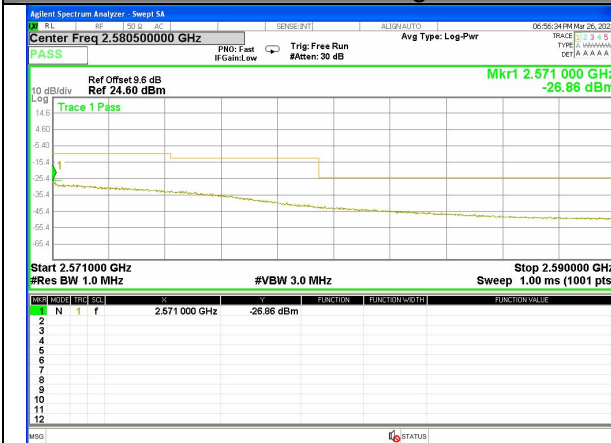

LTE BAND-7

LTE BAND-7

Band 7_10M_QPSK_High_1-RB

Band 7_10M_QPSK_High_1-RB

Band 7_10M_QPSK_High_Full-RB

Band 7_10M_QPSK_High_Full-RB

Band 7_10M_16QAM_Low_1-RB

Band 7_10M_16QAM_Low_1-RB

LTE BAND-7

LTE BAND-7

Band 7_10M_16QAM_Low_Full-RB

Band 7_10M_16QAM_Low_Full-RB

Band 7_10M_16QAM_High_1-RB

Band 7_10M_16QAM_High_1-RB

Band 7_10M_16QAM_High_Full-RB

Band 7_10M_16QAM_High_Full-RB