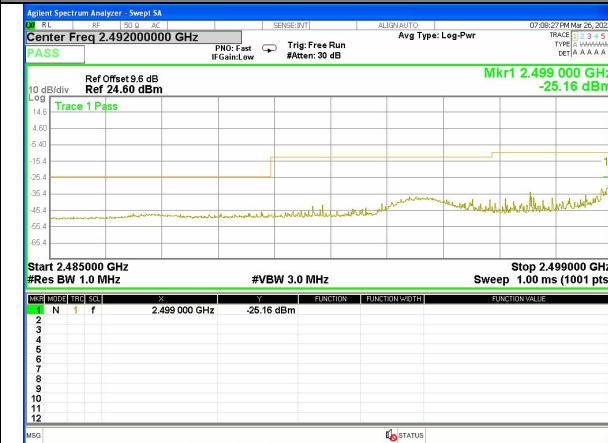

LTE BAND-7

LTE BAND-7

Band 7_15M_QPSK_High_Full-RB

Band 7_15M_QPSK_High_Full-RB

Band 7_15M_16QAM_Low_1-RB

Band 7_15M_16QAM_Low_1-RB

Band 7_15M_16QAM_Low_Full-RB

Band 7_15M_16QAM_Low_Full-RB