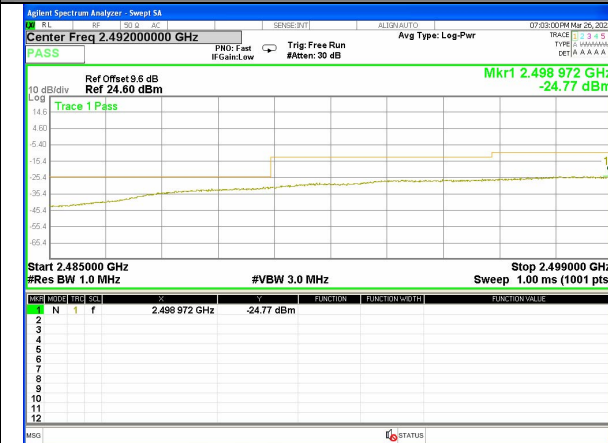

LTE BAND-7

LTE BAND-7

Band 7_10M_16QAM_Low_Full-RB

Band 7_10M_16QAM_Low_Full-RB

Band 7_10M_16QAM_High_1-RB

Band 7_10M_16QAM_High_1-RB

Band 7_10M_16QAM_High_Full-RB

Band 7_10M_16QAM_High_Full-RB

LTE BAND-7

LTE BAND-7

Band 7_15M_QPSK_Low_1-RB

Band 7_15M_QPSK_Low_1-RB

Band 7_15M_QPSK_Low_Full-RB

Band 7_15M_QPSK_Low_Full-RB

Band 7_15M_QPSK_High_1-RB

Band 7_15M_QPSK_High_1-RB

LTE BAND-7

LTE BAND-7

Band 7_15M_QPSK_High_Full-RB

Band 7_15M_QPSK_High_Full-RB

Band 7_15M_16QAM_Low_1-RB

Band 7_15M_16QAM_Low_1-RB

Band 7_15M_16QAM_Low_Full-RB

Band 7_15M_16QAM_Low_Full-RB