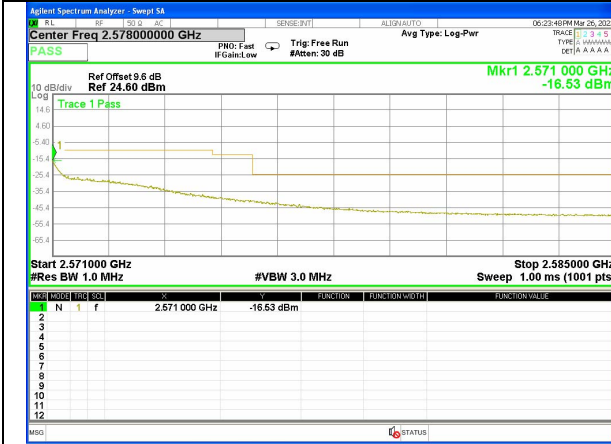

LTE BAND-7

LTE BAND-7

Band 7_5M_16QAM_Low_1-RB

Band 7_5M_16QAM_Low_Full-RB

Band 7_5M_16QAM_Low_Full-RB

Band 7_5M_16QAM_High_1-RB

Band 7_5M_16QAM_High_1-RB

Band 7_5M_16QAM_High_1-RB

LTE BAND-7

LTE BAND-7

Band 7_5M_16QAM_High_Full-RB

Band 7_5M_16QAM_High_Full-RB

Band 7_10M_QPSK_Low_1-RB

Band 7_10M_QPSK_Low_1-RB

Band 7_10M_QPSK_Low_Full-RB

Band 7_10M_QPSK_Low_Full-RB