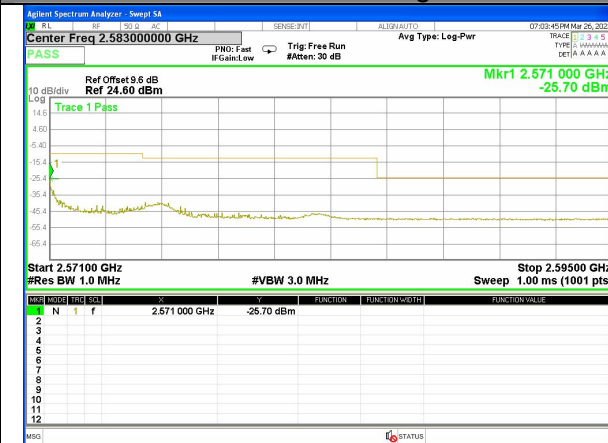

LTE BAND-7

LTE BAND-7

Band 7_10M_16QAM_Low_Full-RB

Band 7_10M_16QAM_Low_Full-RB

Band 7_10M_16QAM_High_1-RB

Band 7_10M_16QAM_High_1-RB

Band 7_10M_16QAM_High_Full-RB

Band 7_10M_16QAM_High_Full-RB

LTE BAND-7

LTE BAND-7

Band 7_15M_QPSK_Low_1-RB

Band 7_15M_QPSK_Low_1-RB

Band 7_15M_QPSK_Low_Full-RB

Band 7_15M_QPSK_Low_Full-RB

Band 7_15M_QPSK_High_1-RB

Band 7_15M_QPSK_High_1-RB