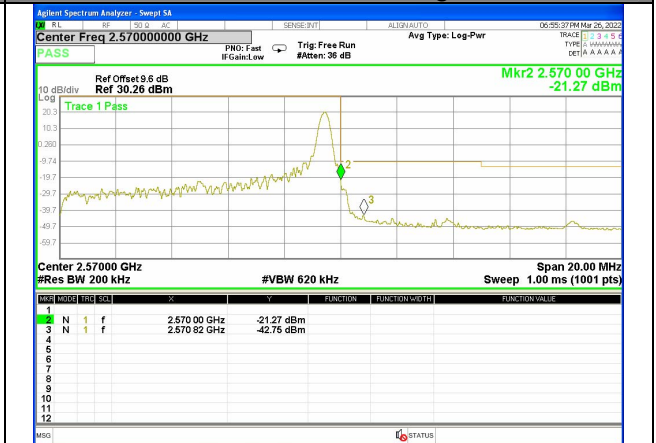

LTE BAND-7

LTE BAND-7

Band 7_10M_16QAM_Low_Full-RB

Band 7_10M_16QAM_Low_Full-RB

Band 7_10M_16QAM_High_1-RB

Band 7_10M_16QAM_High_1-RB

Band 7_10M_16QAM_High_Full-RB

Band 7_10M_16QAM_High_Full-RB

LTE BAND-7

LTE BAND-7

Band 7_15M_QPSK_Low_1-RB

Band 7_15M_QPSK_Low_1-RB

Band 7_15M_QPSK_Low_Full-RB

Band 7_15M_QPSK_Low_Full-RB

Band 7_15M_QPSK_High_1-RB

Band 7_15M_QPSK_High_1-RB