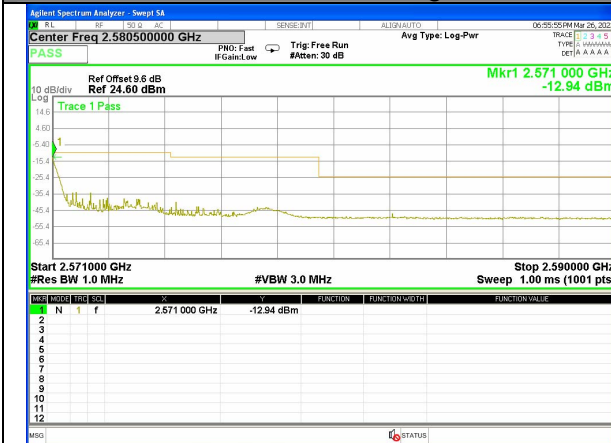

LTE BAND-7

LTE BAND-7

Band 7_10M_16QAM_Low_Full-RB

Band 7_10M_16QAM_Low_Full-RB

Band 7_10M_16QAM_High_1-RB

Band 7_10M_16QAM_High_1-RB

Band 7_10M_16QAM_High_Full-RB

Band 7_10M_16QAM_High_Full-RB