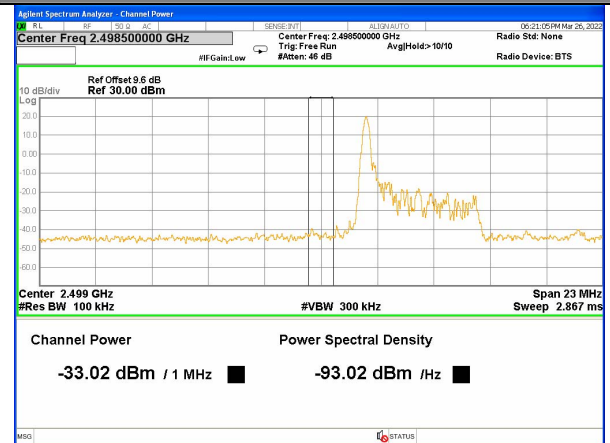

LTE BAND-7

LTE BAND-7

Band 7_5M_QPSK_High_1-RB

Band 7_5M_QPSK_High_1-RB

Band 7_5M_QPSK_High_Full-RB

Band 7_5M_QPSK_High_Full-RB

Band 7_5M_16QAM_Low_1-RB

Band 7_5M_16QAM_Low_1-RB

LTE BAND-7

LTE BAND-7

Band 7_5M_16QAM_Low_1-RB

Band 7_5M_16QAM_Low_Full-RB

Band 7_5M_16QAM_Low_Full-RB

Band 7_5M_16QAM_High_1-RB

Band 7_5M_16QAM_High_1-RB

Band 7_5M_16QAM_High_1-RB