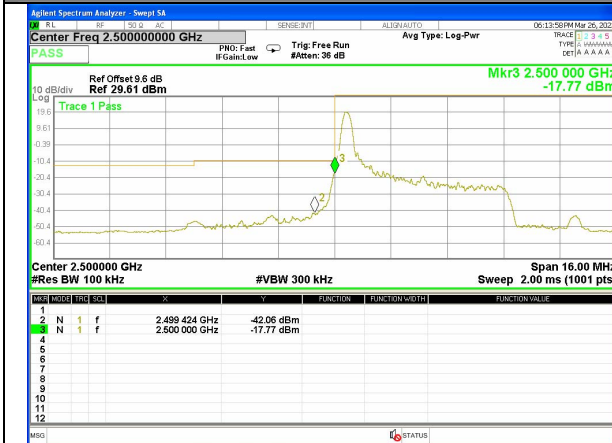

LTE BAND-7

LTE BAND-7

Band 7_5M_QPSK_Low_1-RB

Band 7_5M_QPSK_Low_1-RB

Band 7_5M_QPSK_Low_1-RB

Band 7_5M_QPSK_Low_Full-RB

Band 7_5M_QPSK_Low_Full-RB

Band 7_5M_QPSK_High_1-RB

LTE BAND-7

LTE BAND-7

Band 7_5M_QPSK_High_1-RB

Band 7_5M_QPSK_High_1-RB

Band 7_5M_QPSK_High_Full-RB

Band 7_5M_QPSK_High_Full-RB

Band 7_5M_16QAM_Low_1-RB

Band 7_5M_16QAM_Low_1-RB