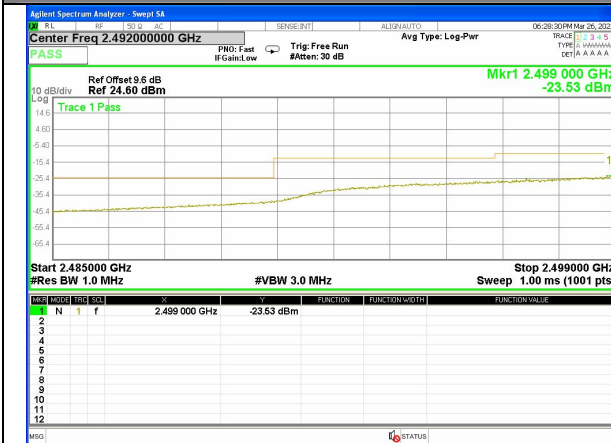

LTE BAND-7

LTE BAND-7

Band 7_5M_16QAM_High_Full-RB

Band 7_5M_16QAM_High_Full-RB

Band 7_10M_QPSK_Low_1-RB

Band 7_10M_QPSK_Low_1-RB

Band 7_10M_QPSK_Low_Full-RB

Band 7_10M_QPSK_Low_Full-RB

LTE BAND-7

LTE BAND-7

Band 7_10M_QPSK_High_1-RB

Band 7_10M_QPSK_High_1-RB

Band 7_10M_QPSK_High_Full-RB

Band 7_10M_QPSK_High_Full-RB

Band 7_10M_16QAM_Low_1-RB

Band 7_10M_16QAM_Low_1-RB