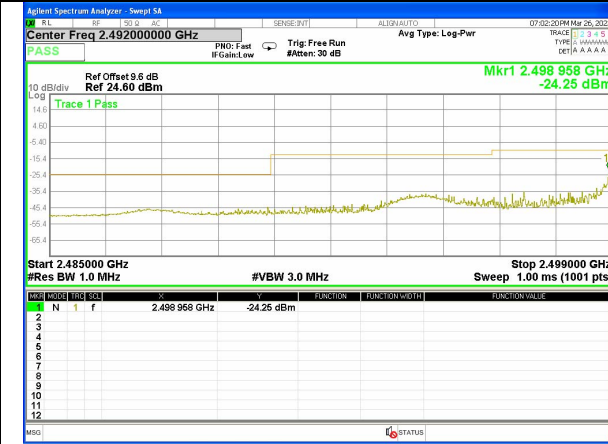

LTE BAND-7

LTE BAND-7

Band 7_15M_QPSK_Low_1-RB