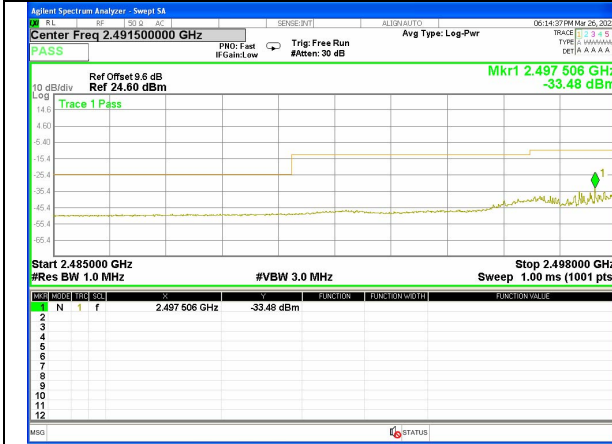

LTE BAND-7

LTE BAND-7

Band 7_5M_QPSK_Low_1-RB

Band 7_5M_QPSK_Low_1-RB

Band 7_5M_QPSK_Low_1-RB

Band 7_5M_QPSK_Low_Full-RB

Band 7_5M_QPSK_Low_Full-RB

Band 7_5M_QPSK_High_1-RB

LTE BAND-7

LTE BAND-7

Band 7_5M_QPSK_High_1-RB

Band 7_5M_QPSK_High_1-RB

Band 7_5M_QPSK_High_Full-RB

Band 7_5M_QPSK_High_Full-RB

Band 7_5M_16QAM_Low_1-RB

Band 7_5M_16QAM_Low_1-RB