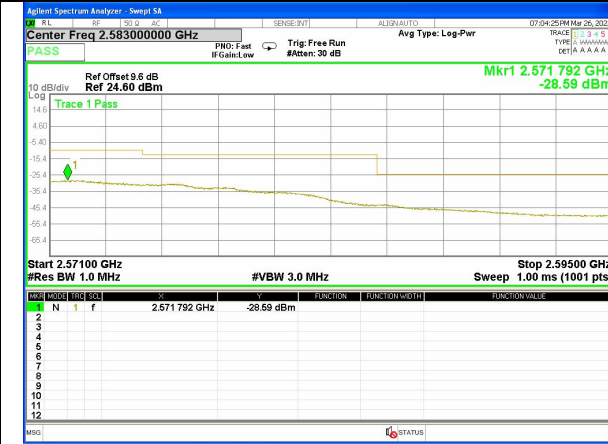

LTE BAND-7

LTE BAND-7

Band 7_15M_QPSK_High_Full-RB