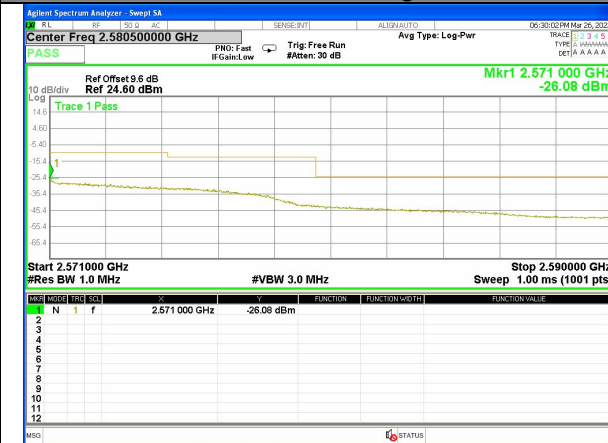

LTE BAND-7

LTE BAND-7

Band 7_5M_16QAM_High_Full-RB

Band 7_5M_16QAM_High_Full-RB

Band 7_10M_QPSK_Low_1-RB

Band 7_10M_QPSK_Low_1-RB

Band 7_10M_QPSK_Low_Full-RB

Band 7_10M_QPSK_Low_Full-RB

LTE BAND-7

LTE BAND-7

Band 7_10M_QPSK_High_1-RB

Band 7_10M_QPSK_High_1-RB

Band 7_10M_QPSK_High_Full-RB

Band 7_10M_QPSK_High_Full-RB

Band 7_10M_16QAM_Low_1-RB

Band 7_10M_16QAM_Low_1-RB

LTE BAND-7

LTE BAND-7

Band 7_10M_16QAM_Low_Full-RB

Band 7_10M_16QAM_Low_Full-RB

Band 7_10M_16QAM_High_1-RB

Band 7_10M_16QAM_High_1-RB

Band 7_10M_16QAM_High_Full-RB

Band 7_10M_16QAM_High_Full-RB