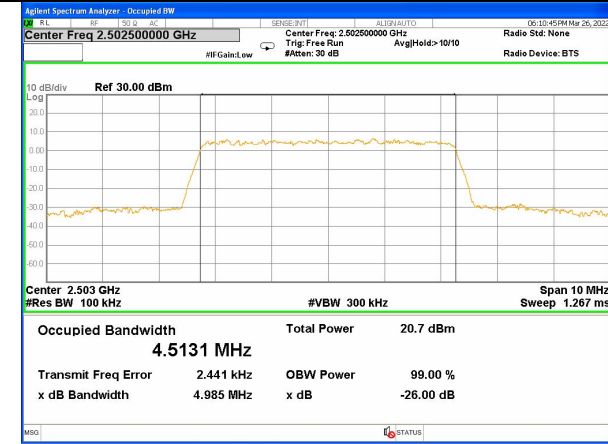

LTE BAND-7

LTE BAND-7

Band 7\_5M\_QPSK\_Low

Band 7\_5M\_16QAM\_Low

Band 7\_5M\_QPSK\_Middle

Band 7\_5M\_16QAM\_Middle

Band 7\_5M\_QPSK\_High

Band 7\_5M\_16QAM\_High

LTE BAND-7

LTE BAND-7

Band 7\_10M\_QPSK\_Low

Band 7\_10M\_16QAM\_Low

Band 7\_10M\_QPSK\_Middle

Band 7\_10M\_16QAM\_Middle

Band 7\_10M\_QPSK\_High

Band 7\_10M\_16QAM\_High