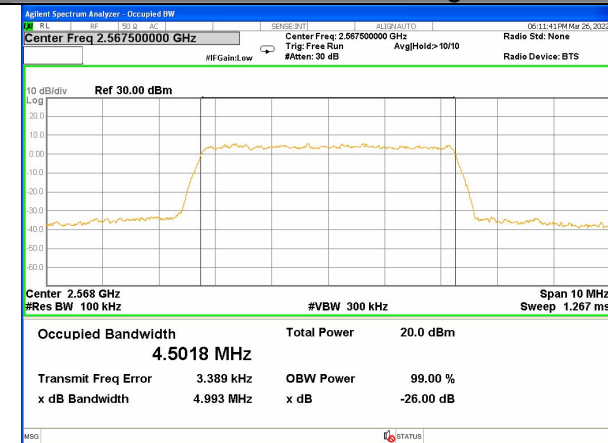

LTE BAND-7

LTE BAND-7

Band 7\_5M\_QPSK\_Low

Band 7\_5M\_16QAM\_Low

Band 7\_5M\_QPSK\_Middle

Band 7\_5M\_16QAM\_Middle

Band 7\_5M\_QPSK\_High

Band 7\_5M\_16QAM\_High

LTE BAND-7

LTE BAND-7

Band 7\_10M\_QPSK\_Low

Band 7\_10M\_16QAM\_Low

Band 7\_10M\_QPSK\_Middle

Band 7\_10M\_16QAM\_Middle

Band 7\_10M\_QPSK\_High

Band 7\_10M\_16QAM\_High