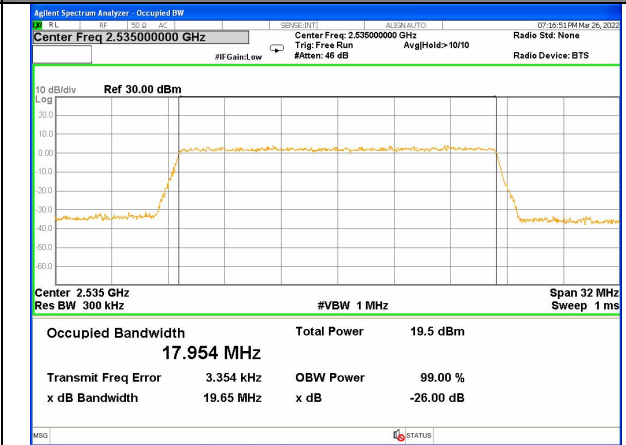

LTE BAND-7

LTE BAND-7

Band 7\_20M\_QPSK\_Low

Band 7\_20M\_16QAM\_Low

Band 7\_20M\_QPSK\_Middle

Band 7\_20M\_16QAM\_Middle

Band 7\_20M\_QPSK\_High

Band 7\_20M\_16QAM\_High