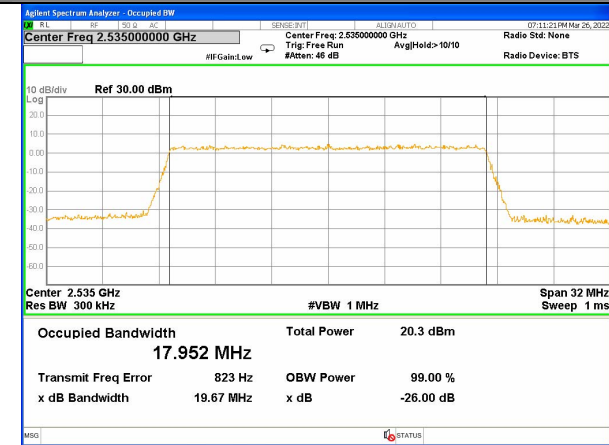

LTE BAND-7

LTE BAND-7

Band 7\_20M\_QPSK\_Low

Band 7\_20M\_16QAM\_Low

Band 7\_20M\_QPSK\_Middle

Band 7\_20M\_16QAM\_Middle

Band 7\_20M\_QPSK\_High

Band 7\_20M\_16QAM\_High