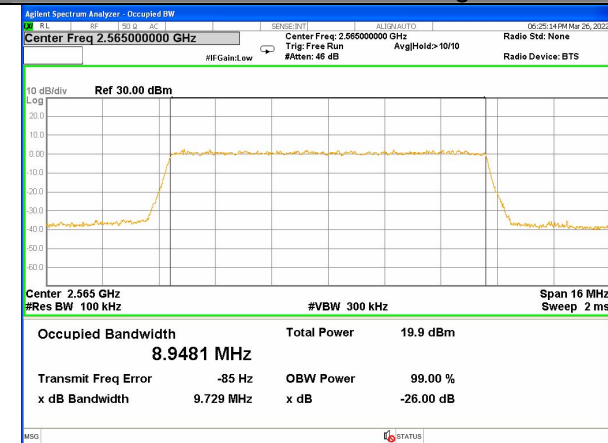

LTE BAND-7

LTE BAND-7

Band 7\_10M\_QPSK\_Low

Band 7\_10M\_16QAM\_Low

Band 7\_10M\_QPSK\_Middle

Band 7\_10M\_16QAM\_Middle

Band 7\_10M\_QPSK\_High

Band 7\_10M\_16QAM\_High

LTE BAND-7

LTE BAND-7

Band 7\_15M\_QPSK\_Low

Band 7\_15M\_16QAM\_Low

Band 7\_15M\_QPSK\_Middle

Band 7\_15M\_16QAM\_Middle

Band 7\_15M\_QPSK\_High

Band 7\_15M\_16QAM\_High