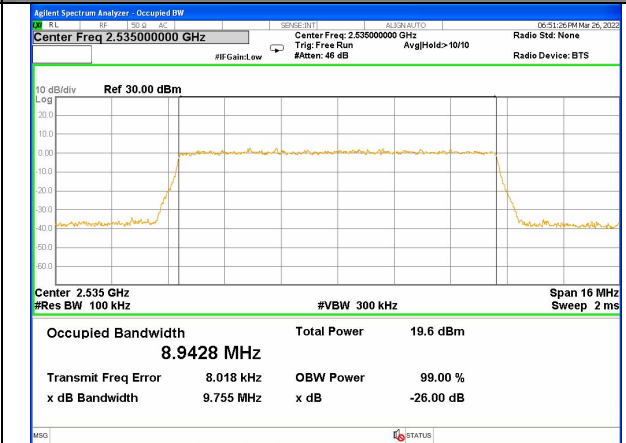

LTE BAND-7

LTE BAND-7

Band 7\_10M\_QPSK\_Low

Band 7\_10M\_16QAM\_Low

Band 7\_10M\_QPSK\_Middle

Band 7\_10M\_16QAM\_Middle

Band 7\_10M\_QPSK\_High

Band 7\_10M\_16QAM\_High