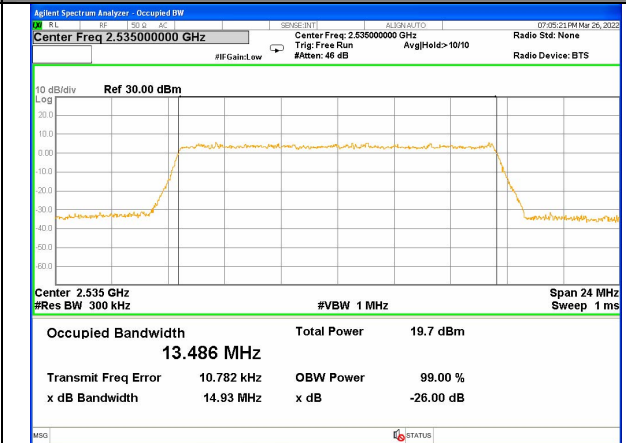

LTE BAND-7

LTE BAND-7

Band 7\_15M\_QPSK\_Low

Band 7\_15M\_16QAM\_Low

Band 7\_15M\_QPSK\_Middle

Band 7\_15M\_16QAM\_Middle

Band 7\_15M\_QPSK\_High

Band 7\_15M\_16QAM\_High