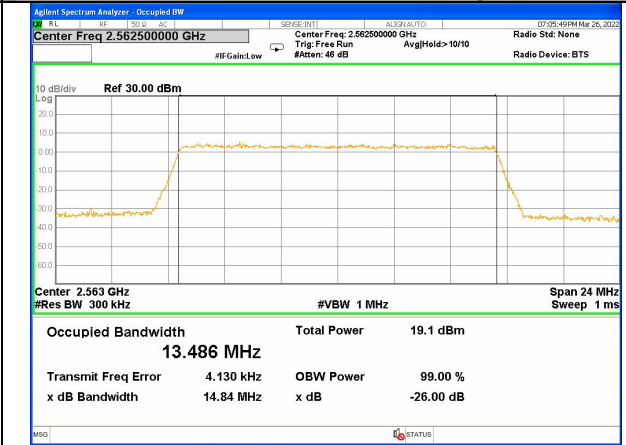

LTE BAND-7

LTE BAND-7

Band 7\_15M\_QPSK\_Low

Band 7\_15M\_16QAM\_Low

Band 7\_15M\_QPSK\_Middle

Band 7\_15M\_16QAM\_Middle

Band 7\_15M\_QPSK\_High

Band 7\_15M\_16QAM\_High