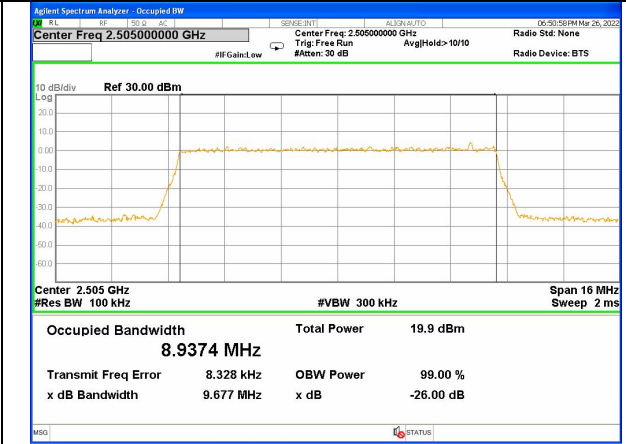

LTE BAND-7

LTE BAND-7

Band 7\_5M\_QPSK\_Low

Band 7\_5M\_16QAM\_Low

Band 7\_5M\_QPSK\_Middle

Band 7\_5M\_16QAM\_Middle

Band 7\_5M\_QPSK\_High

Band 7\_5M\_16QAM\_High

LTE BAND-7

LTE BAND-7

Band 7\_10M\_QPSK\_Low

Band 7\_10M\_16QAM\_Low

Band 7\_10M\_QPSK\_Middle

Band 7\_10M\_16QAM\_Middle

Band 7\_10M\_QPSK\_High

Band 7\_10M\_16QAM\_High