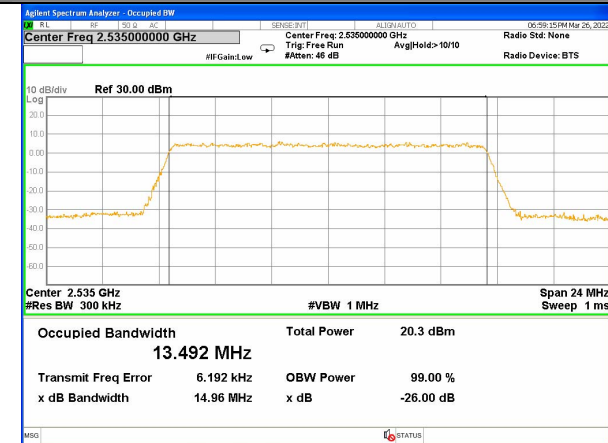

LTE BAND-7

LTE BAND-7

Band 7\_15M\_QPSK\_Low

Band 7\_15M\_16QAM\_Low

Band 7\_15M\_QPSK\_Middle

Band 7\_15M\_16QAM\_Middle

Band 7\_15M\_QPSK\_High

Band 7\_15M\_16QAM\_High