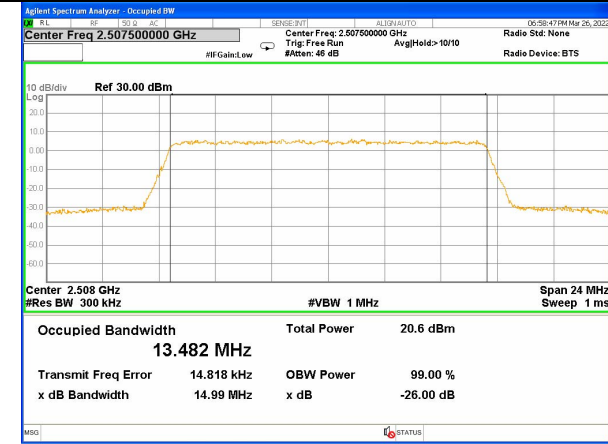

LTE BAND-7

LTE BAND-7

Band 7\_10M\_QPSK\_Low

Band 7\_10M\_16QAM\_Low

Band 7\_10M\_QPSK\_Middle

Band 7\_10M\_16QAM\_Middle

Band 7\_10M\_QPSK\_High

Band 7\_10M\_16QAM\_High

LTE BAND-7

LTE BAND-7

Band 7\_15M\_QPSK\_Low

Band 7\_15M\_16QAM\_Low

Band 7\_15M\_QPSK\_Middle

Band 7\_15M\_16QAM\_Middle

Band 7\_15M\_QPSK\_High

Band 7\_15M\_16QAM\_High