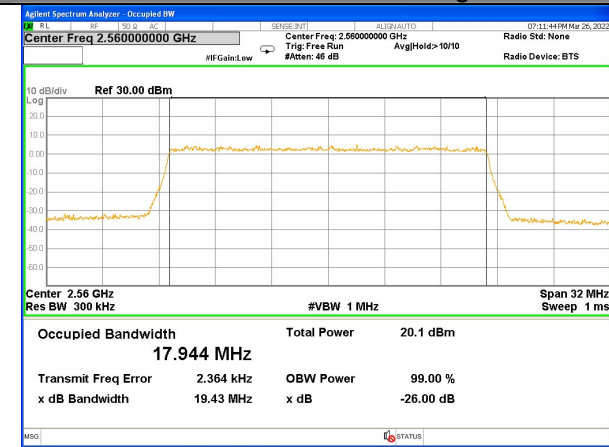

LTE BAND-7

LTE BAND-7

Band 7\_20M\_QPSK\_Low

Band 7\_20M\_16QAM\_Low

Band 7\_20M\_QPSK\_Middle

Band 7\_20M\_16QAM\_Middle

Band 7\_20M\_QPSK\_High

Band 7\_20M\_16QAM\_High