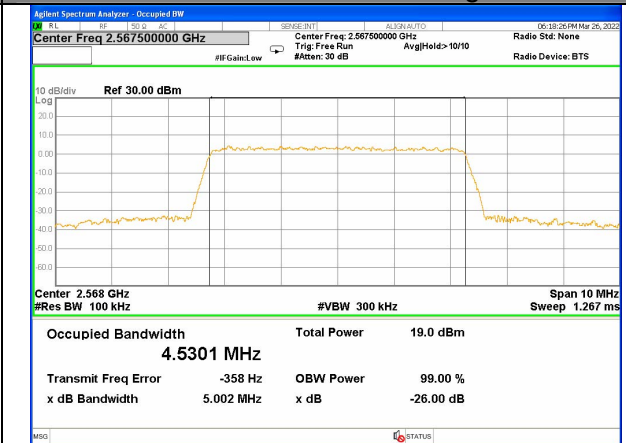

LTE BAND-7

LTE BAND-7

Band 7\_5M\_QPSK\_Low

Band 7\_5M\_16QAM\_Low

Band 7\_5M\_QPSK\_Middle

Band 7\_5M\_16QAM\_Middle

Band 7\_5M\_QPSK\_High

Band 7\_5M\_16QAM\_High

LTE BAND-7

LTE BAND-7

Band 7\_10M\_QPSK\_Low

Band 7\_10M\_16QAM\_Low

Band 7\_10M\_QPSK\_Middle

Band 7\_10M\_16QAM\_Middle

Band 7\_10M\_QPSK\_High

Band 7\_10M\_16QAM\_High