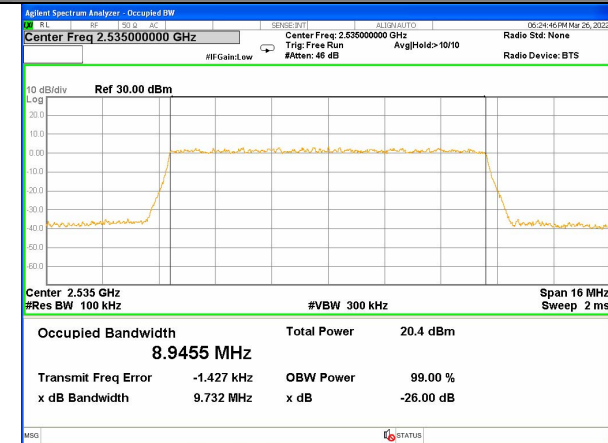

LTE BAND-7

LTE BAND-7

Band 7\_10M\_QPSK\_Low

Band 7\_10M\_16QAM\_Low

Band 7\_10M\_QPSK\_Middle

Band 7\_10M\_16QAM\_Middle

Band 7\_10M\_QPSK\_High

Band 7\_10M\_16QAM\_High

LTE BAND-7

LTE BAND-7

Band 7\_15M\_QPSK\_Low

Band 7\_15M\_16QAM\_Low

Band 7\_15M\_QPSK\_Middle

Band 7\_15M\_16QAM\_Middle

Band 7\_15M\_QPSK\_High

Band 7\_15M\_16QAM\_High