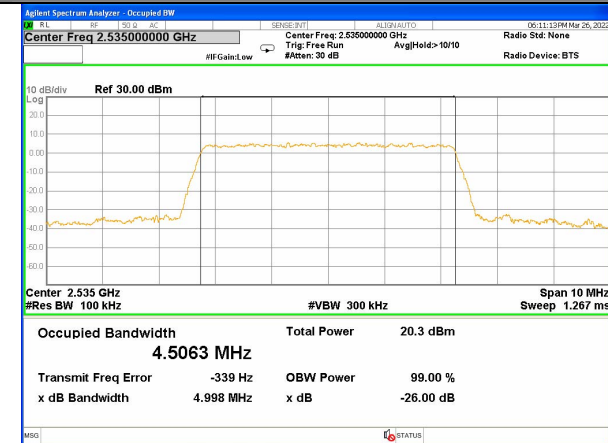

LTE BAND-7

LTE BAND-7

Band 7\_5M\_QPSK\_Low

Band 7\_5M\_16QAM\_Low

Band 7\_5M\_QPSK\_Middle

Band 7\_5M\_16QAM\_Middle

Band 7\_5M\_QPSK\_High

Band 7\_5M\_16QAM\_High

LTE BAND-7

LTE BAND-7

Band 7\_10M\_QPSK\_Low

Band 7\_10M\_16QAM\_Low

Band 7\_10M\_QPSK\_Middle

Band 7\_10M\_16QAM\_Middle

Band 7\_10M\_QPSK\_High

Band 7\_10M\_16QAM\_High