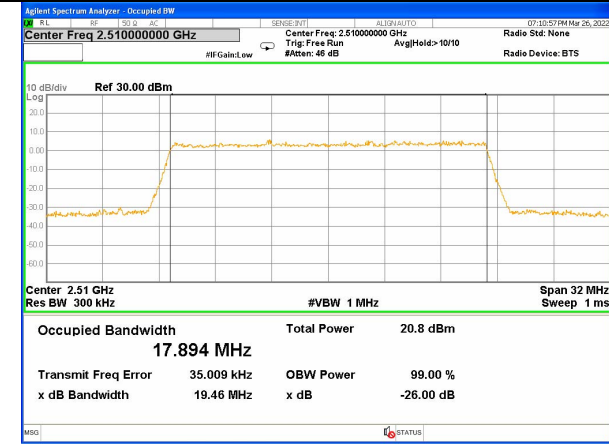

Band 7_20M_QPSK_Middle

LTE BAND-7

LTE BAND-7