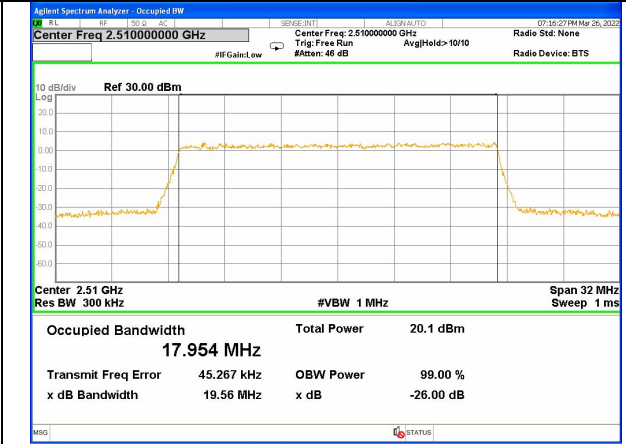

Band 7_20M_16QAM_Middle