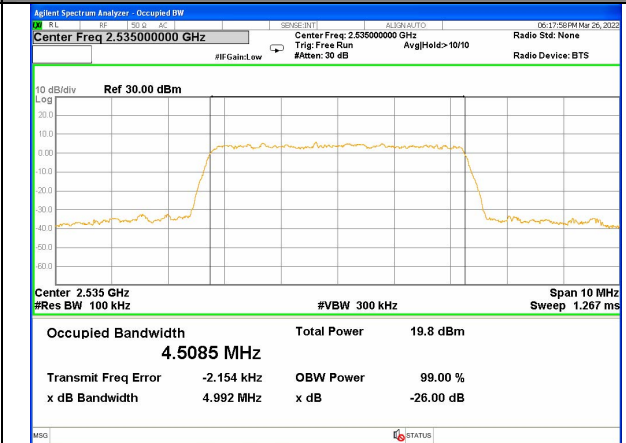

LTE BAND-7

LTE BAND-7

Band 7\_5M\_QPSK\_Low

Band 7\_5M\_16QAM\_Low

Band 7\_5M\_QPSK\_Middle

Band 7\_5M\_16QAM\_Middle

Band 7\_5M\_QPSK\_High

Band 7\_5M\_16QAM\_High

LTE BAND-7

LTE BAND-7

Band 7\_10M\_QPSK\_Low

Band 7\_10M\_16QAM\_Low

Band 7\_10M\_QPSK\_Middle

Band 7\_10M\_16QAM\_Middle

Band 7\_10M\_QPSK\_High

Band 7\_10M\_16QAM\_High