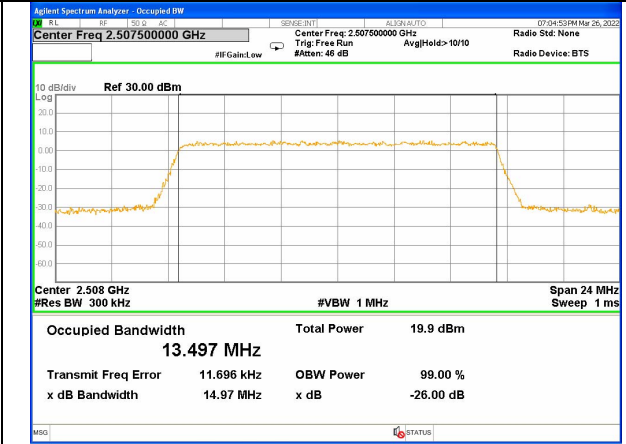

Band 7_15M_16QAM_Middle