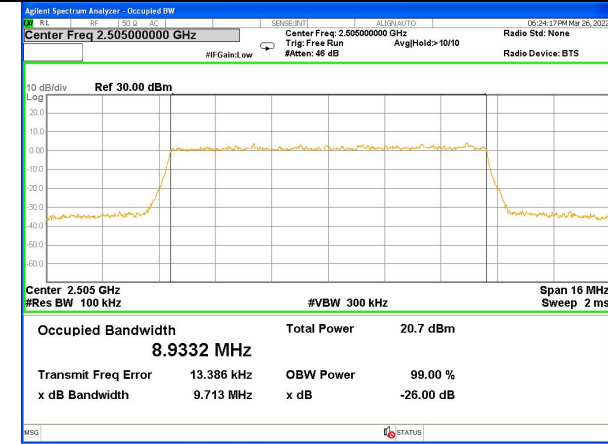

LTE BAND-7

LTE BAND-7

Band 7\_5M\_QPSK\_Low

Band 7\_5M\_16QAM\_Low

Band 7\_5M\_QPSK\_Middle

Band 7\_5M\_16QAM\_Middle

Band 7\_5M\_QPSK\_High

Band 7\_5M\_16QAM\_High

LTE BAND-7

LTE BAND-7

Band 7\_10M\_QPSK\_Low

Band 7\_10M\_16QAM\_Low

Band 7\_10M\_QPSK\_Middle

Band 7\_10M\_16QAM\_Middle

Band 7\_10M\_QPSK\_High

Band 7\_10M\_16QAM\_High