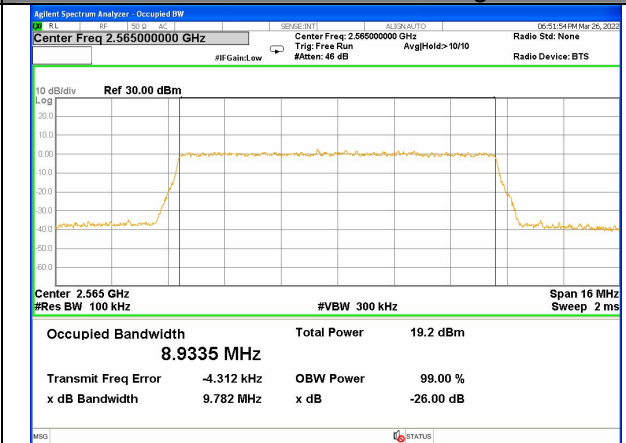

LTE BAND-7

LTE BAND-7

Band 7\_10M\_QPSK\_Low

Band 7\_10M\_16QAM\_Low

Band 7\_10M\_QPSK\_Middle

Band 7\_10M\_16QAM\_Middle

Band 7\_10M\_QPSK\_High

Band 7\_10M\_16QAM\_High