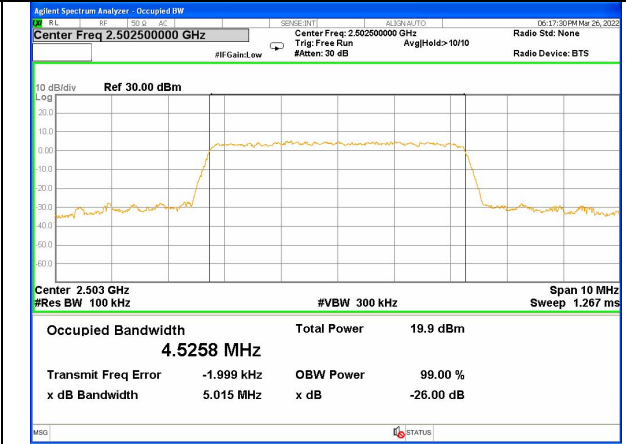

LTE BAND-7

LTE BAND-7

Band 7\_5M\_QPSK\_Low

Band 7\_5M\_16QAM\_Low

Band 7\_5M\_QPSK\_Middle

Band 7\_5M\_16QAM\_Middle

Band 7\_5M\_QPSK\_High

Band 7\_5M\_16QAM\_High

LTE BAND-7

LTE BAND-7

Band 7\_10M\_QPSK\_Low

Band 7\_10M\_16QAM\_Low

Band 7\_10M\_QPSK\_Middle

Band 7\_10M\_16QAM\_Middle

Band 7\_10M\_QPSK\_High

Band 7\_10M\_16QAM\_High