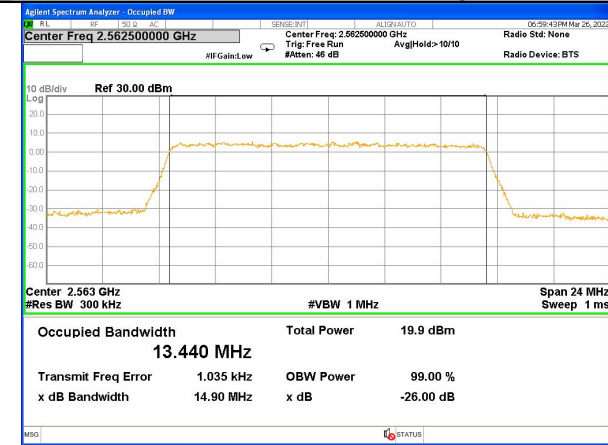

LTE BAND-7

LTE BAND-7

Band 7\_15M\_QPSK\_Low

Band 7\_15M\_16QAM\_Low

Band 7\_15M\_QPSK\_Middle

Band 7\_15M\_16QAM\_Middle

Band 7\_15M\_QPSK\_High

Band 7\_15M\_16QAM\_High