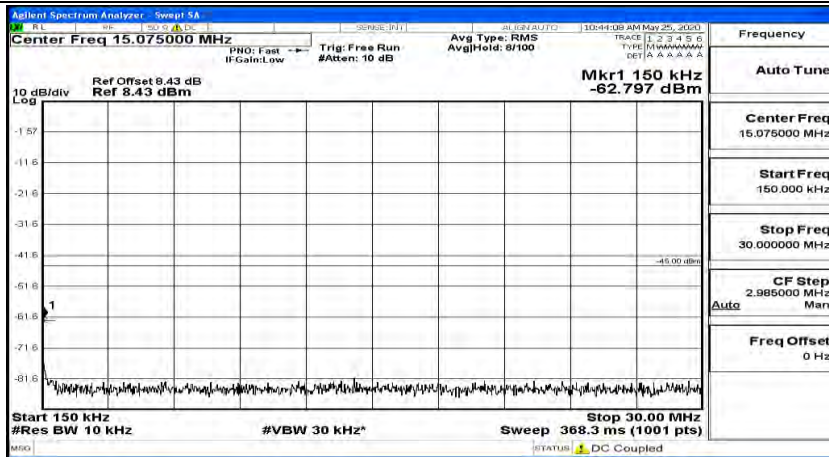

(Channel Bandwidth:15 MHz)_MCH_16QAM_1RB#74

(Channel Bandwidth:15 MHz)_HCH_16QAM_1RB#0

(Channel Bandwidth:15 MHz)_HCH_16QAM_1RB#37

(Channel Bandwidth:15 MHz)_HCH_16QAM_1RB#74

Channel Bandwidth: 20 MHz

(Channel Bandwidth:20 MHz)_LCH_QPSK_1RB#0

(Channel Bandwidth:20 MHz)_LCH_QPSK_1RB#49

(Channel Bandwidth:20 MHz)_LCH_QPSK_1RB#99

(Channel Bandwidth:20 MHz)_MCH_QPSK_1RB#0

(Channel Bandwidth:20 MHz)_MCH_QPSK_1RB#49

(Channel Bandwidth:20 MHz)_MCH_QPSK_1RB#99