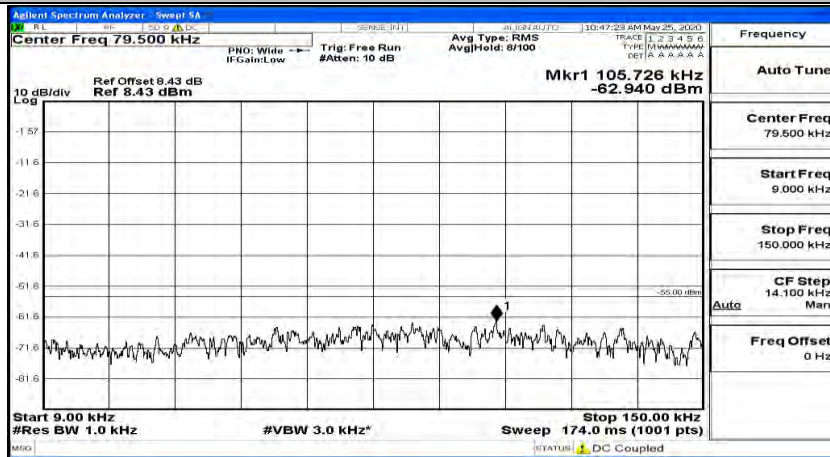

(Channel Bandwidth:20 MHz)_LCH_QPSK_1RB#49

(Channel Bandwidth:20 MHz)_LCH_QPSK_1RB#99

(Channel Bandwidth:20 MHz)_MCH_QPSK_1RB#0

(Channel Bandwidth:20 MHz)_MCH_QPSK_1RB#49

(Channel Bandwidth:20 MHz)_MCH_QPSK_1RB#99