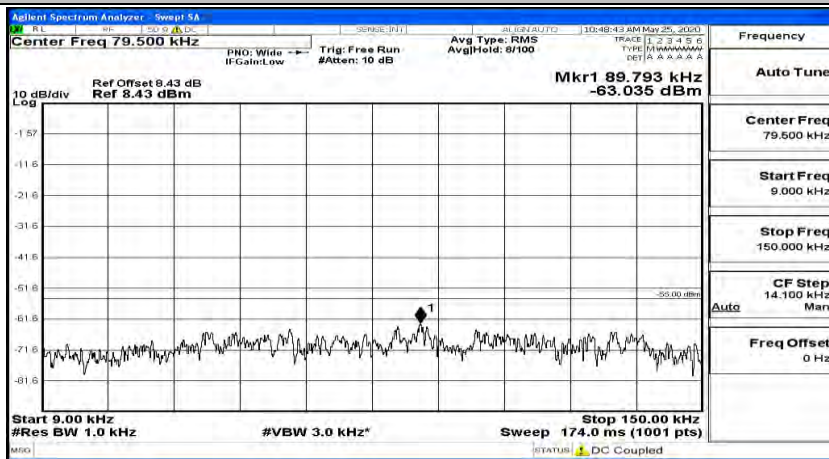

(Channel Bandwidth:20 MHz)_HCH_QPSK_1RB#99