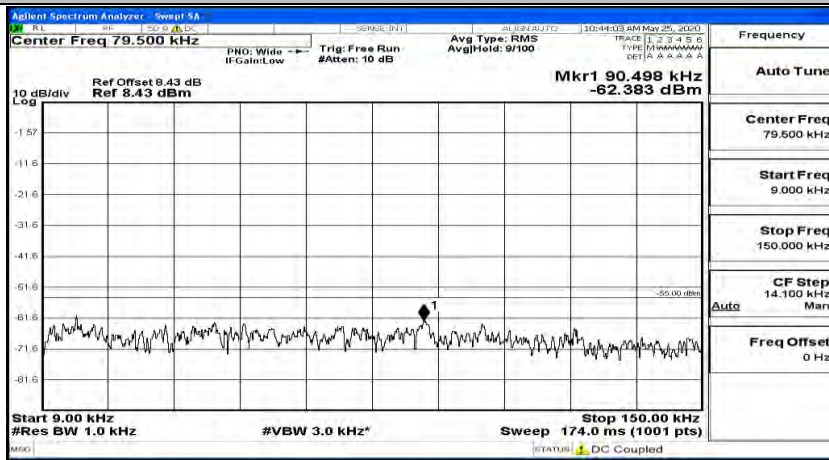

(Channel Bandwidth:15 MHz)_MCH_16QAM_1RB#74

(Channel Bandwidth:15 MHz)_HCH_16QAM_1RB#0

(Channel Bandwidth:15 MHz)_HCH_16QAM_1RB#37

(Channel Bandwidth:15 MHz)_HCH_16QAM_1RB#74

Channel Bandwidth: 20 MHz

(Channel Bandwidth:20 MHz)_LCH_QPSK_1RB#0

(Channel Bandwidth:20 MHz)_LCH_QPSK_1RB#49

(Channel Bandwidth:20 MHz)_LCH_QPSK_1RB#99

(Channel Bandwidth:20 MHz)_MCH_QPSK_1RB#0

(Channel Bandwidth:20 MHz)_MCH_QPSK_1RB#49

(Channel Bandwidth:20 MHz)_MCH_QPSK_1RB#99