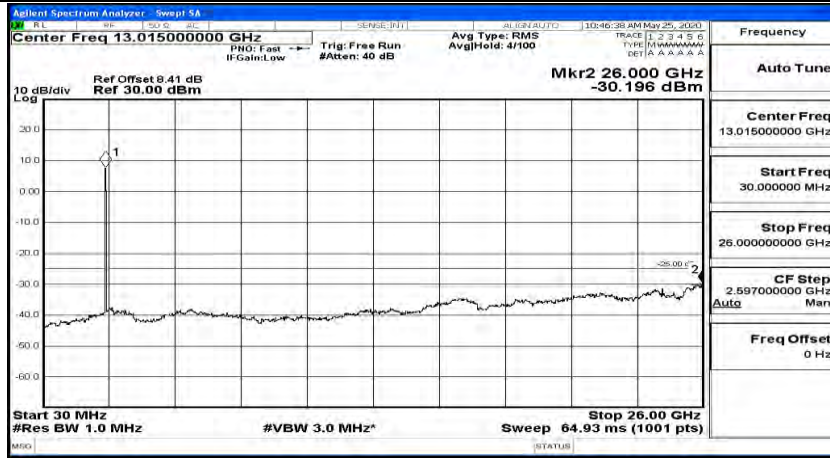

(Channel Bandwidth:20 MHz)_HCH_QPSK_1RB#0

(Channel Bandwidth:20 MHz)_HCH_QPSK_1RB#49

(Channel Bandwidth:20 MHz)_HCH_QPSK_1RB#99

(Channel Bandwidth:20 MHz)_LCH_16QAM_1RB#0

(Channel Bandwidth:20 MHz) LCH_16QAM_1RB#49

(Channel Bandwidth:20 MHz) LCH_16QAM_1RB#99

(Channel Bandwidth:20 MHz)_MCH_16QAM_1RB#0

(Channel Bandwidth:20 MHz)_MCH_16QAM_1RB#49

(Channel Bandwidth:20 MHz)_MCH_16QAM_1RB#99

(Channel Bandwidth:20 MHz)_HCH_16QAM_1RB#0