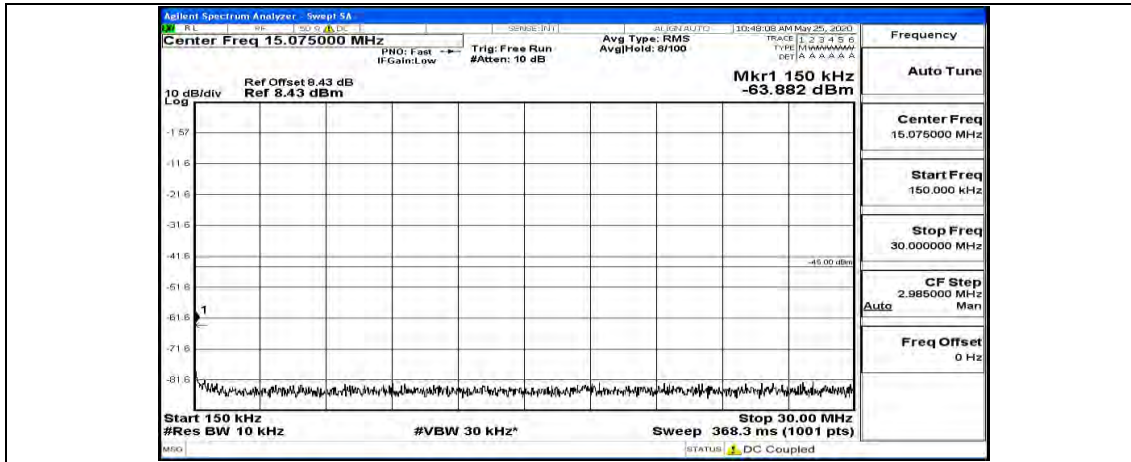

(Channel Bandwidth:20 MHz) LCH_16QAM_1RB#99

(Channel Bandwidth:20 MHz)_MCH_16QAM_1RB#0

(Channel Bandwidth:20 MHz)_MCH_16QAM_1RB#49

(Channel Bandwidth:20 MHz)_MCH_16QAM_1RB#99

(Channel Bandwidth:20 MHz)_HCH_16QAM_1RB#0