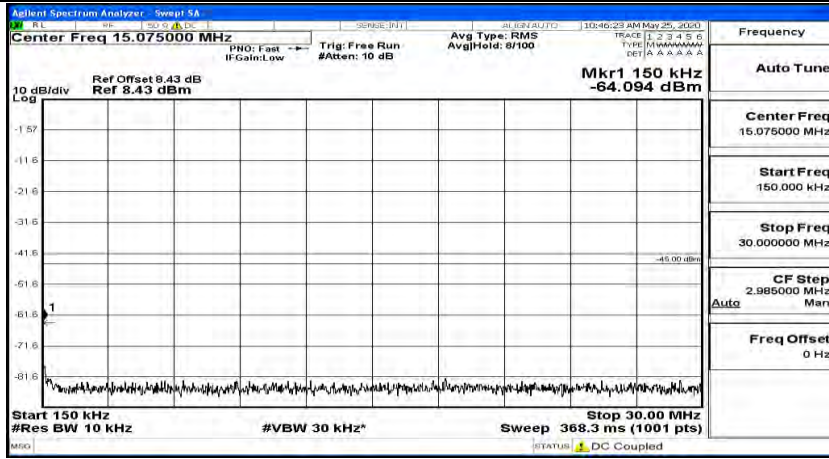

(Channel Bandwidth:20 MHz)_HCH_QPSK_1RB#0

(Channel Bandwidth:20 MHz)_HCH_QPSK_1RB#49

(Channel Bandwidth:20 MHz)_HCH_QPSK_1RB#99

(Channel Bandwidth:20 MHz)_LCH_16QAM_1RB#0

(Channel Bandwidth:20 MHz) LCH_16QAM_1RB#49

(Channel Bandwidth:20 MHz) LCH_16QAM_1RB#99

(Channel Bandwidth:20 MHz)_MCH_16QAM_1RB#0

(Channel Bandwidth:20 MHz)_MCH_16QAM_1RB#49

(Channel Bandwidth:20 MHz)_MCH_16QAM_1RB#99

(Channel Bandwidth:20 MHz)_HCH_16QAM_1RB#0