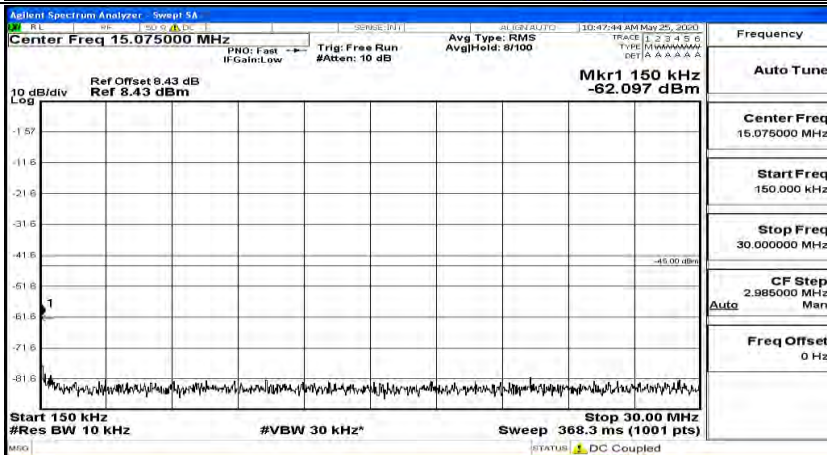

(Channel Bandwidth:20 MHz)_MCH_16QAM_1RB#0

(Channel Bandwidth:20 MHz)_MCH_16QAM_1RB#49