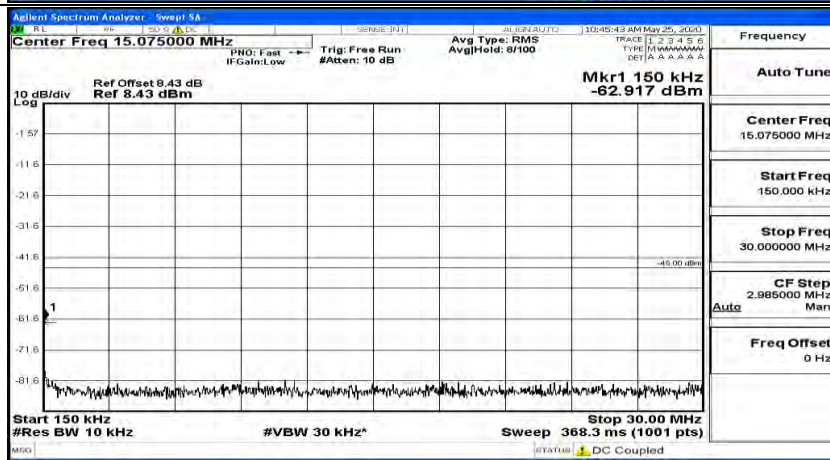

(Channel Bandwidth:15 MHz)_MCH_16QAM_1RB#74

(Channel Bandwidth:15 MHz)_HCH_16QAM_1RB#0

(Channel Bandwidth:15 MHz)_HCH_16QAM_1RB#37

(Channel Bandwidth:15 MHz)_HCH_16QAM_1RB#74

Channel Bandwidth: 20 MHz

(Channel Bandwidth:20 MHz)_LCH_QPSK_1RB#0

(Channel Bandwidth:20 MHz)_LCH_QPSK_1RB#49

(Channel Bandwidth:20 MHz)_LCH_QPSK_1RB#99

(Channel Bandwidth:20 MHz)_MCH_QPSK_1RB#0

(Channel Bandwidth:20 MHz)_MCH_QPSK_1RB#49

(Channel Bandwidth:20 MHz)_MCH_QPSK_1RB#99