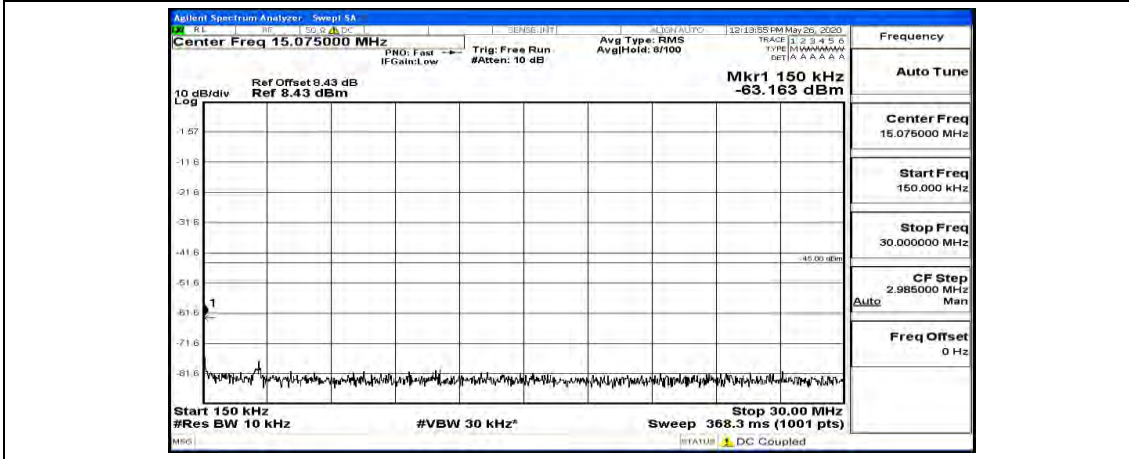

(Channel Bandwidth:20 MHz)_HCH_QPSK_1RB#0

(Channel Bandwidth:20 MHz)_HCH_QPSK_1RB#49

(Channel Bandwidth:20 MHz)_HCH_QPSK_1RB#99

(Channel Bandwidth:20 MHz)_LCH_16QAM_1RB#0

(Channel Bandwidth:20 MHz) LCH_16QAM_1RB#49