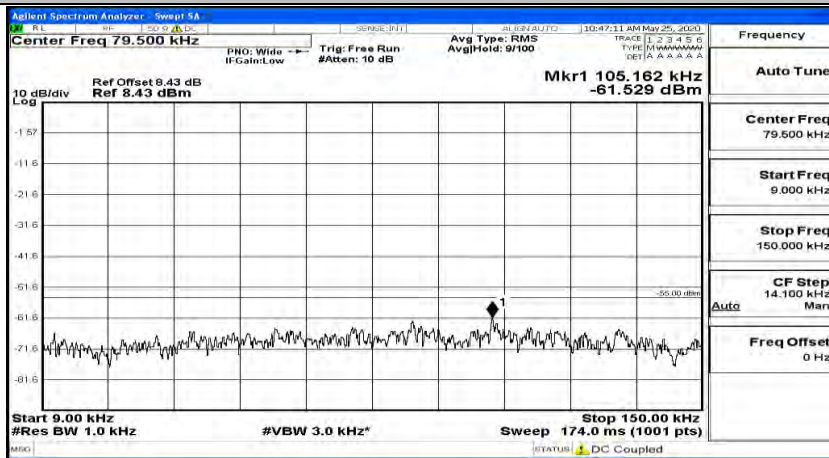

(Channel Bandwidth:20 MHz)_LCH_QPSK_1RB#49

(Channel Bandwidth:20 MHz)_LCH_QPSK_1RB#99

(Channel Bandwidth:20 MHz)_MCH_QPSK_1RB#0

(Channel Bandwidth:20 MHz)_MCH_QPSK_1RB#49

(Channel Bandwidth:20 MHz)_MCH_QPSK_1RB#99