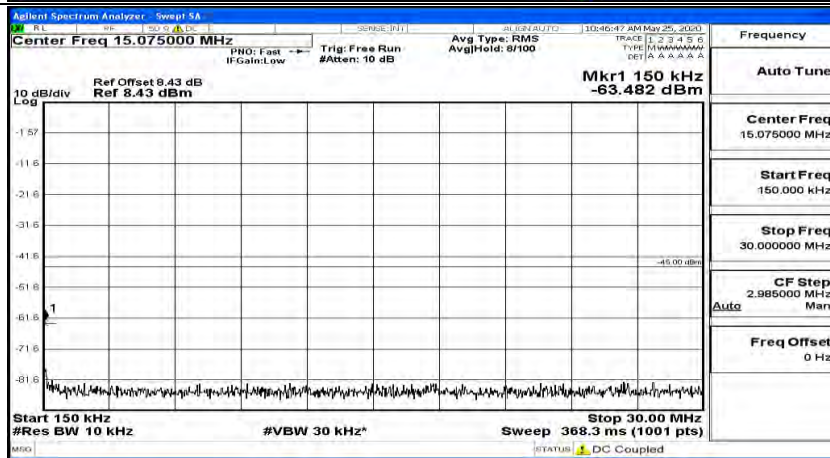

(Channel Bandwidth:20 MHz) LCH_16QAM_1RB#99