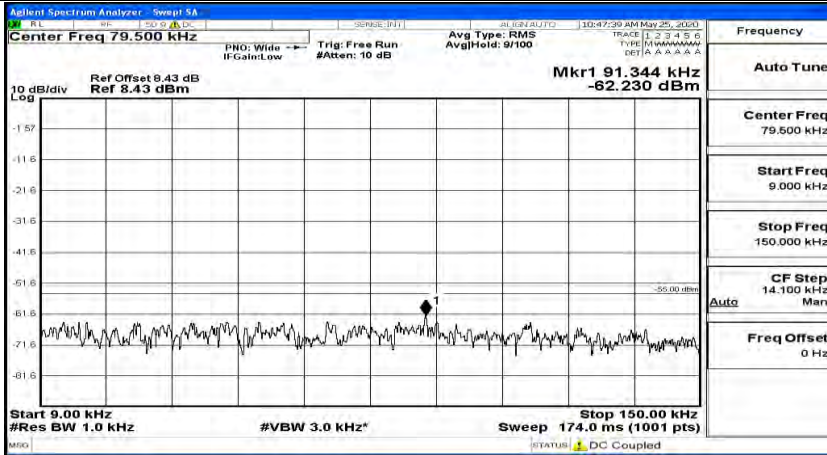

(Channel Bandwidth:20 MHz)_MCH_16QAM_1RB#0

(Channel Bandwidth:20 MHz)_MCH_16QAM_1RB#49