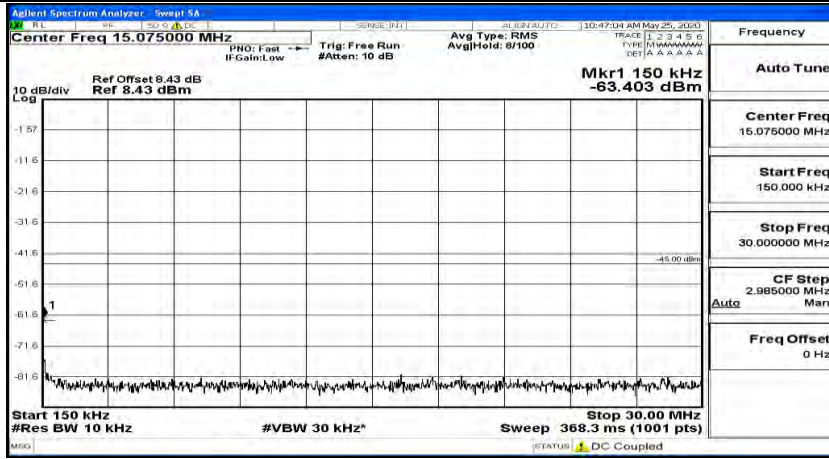

(Channel Bandwidth:20 MHz)_LCH_QPSK_1RB#49

(Channel Bandwidth:20 MHz)_LCH_QPSK_1RB#99

(Channel Bandwidth:20 MHz)_MCH_QPSK_1RB#0

(Channel Bandwidth:20 MHz)_MCH_QPSK_1RB#49

(Channel Bandwidth:20 MHz)_MCH_QPSK_1RB#99