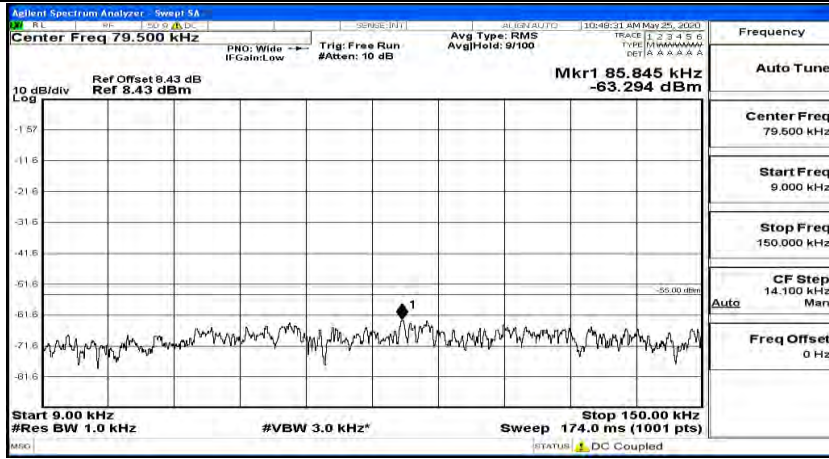

(Channel Bandwidth:20 MHz)_HCH_QPSK_1RB#99