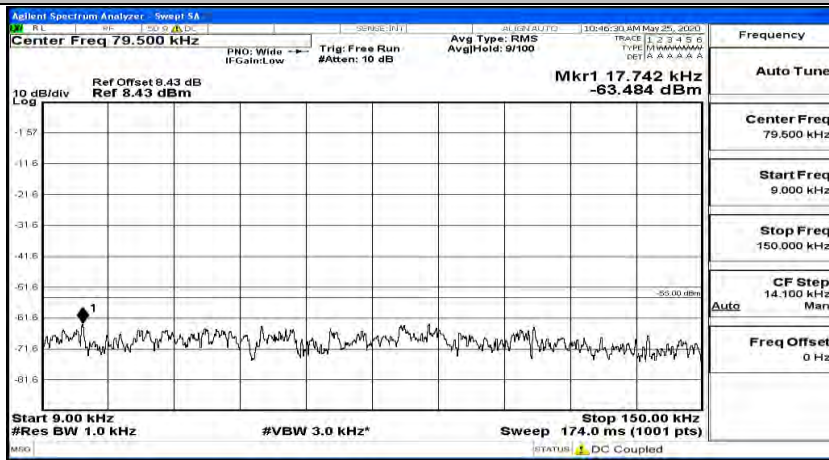

(Channel Bandwidth:20 MHz)_HCH_QPSK_1RB#0

(Channel Bandwidth:20 MHz)_HCH_QPSK_1RB#49

(Channel Bandwidth:20 MHz)_HCH_QPSK_1RB#99

(Channel Bandwidth:20 MHz)_LCH_16QAM_1RB#0

(Channel Bandwidth:20 MHz) LCH_16QAM_1RB#49