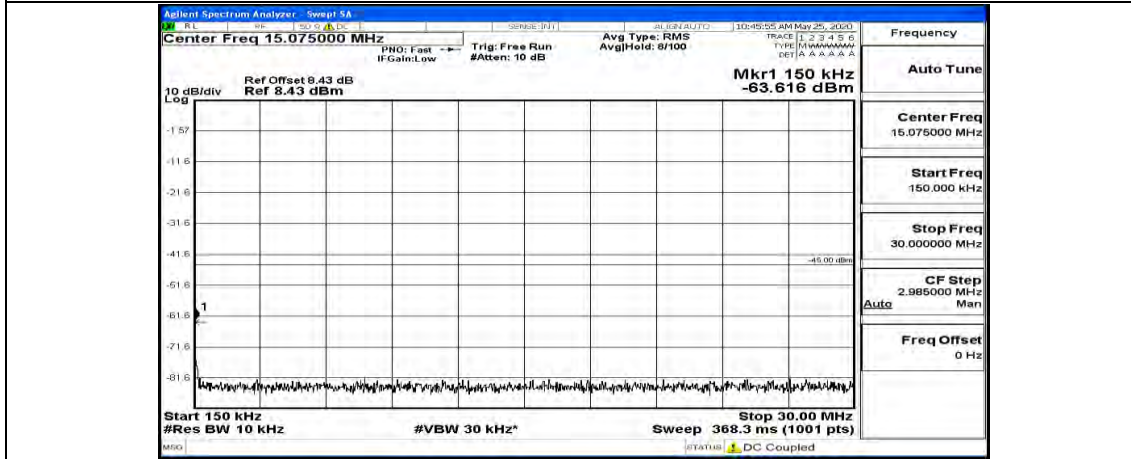

(Channel Bandwidth:15 MHz)_MCH_16QAM_1RB#74

(Channel Bandwidth:15 MHz)_HCH_16QAM_1RB#0

(Channel Bandwidth:15 MHz)_HCH_16QAM_1RB#37

(Channel Bandwidth:15 MHz)_HCH_16QAM_1RB#74

Channel Bandwidth: 20 MHz

(Channel Bandwidth:20 MHz)_LCH_QPSK_1RB#0

(Channel Bandwidth:20 MHz)_LCH_QPSK_1RB#49

(Channel Bandwidth:20 MHz)_LCH_QPSK_1RB#99

(Channel Bandwidth:20 MHz)_MCH_QPSK_1RB#0

(Channel Bandwidth:20 MHz)_MCH_QPSK_1RB#49

(Channel Bandwidth:20 MHz)_MCH_QPSK_1RB#99