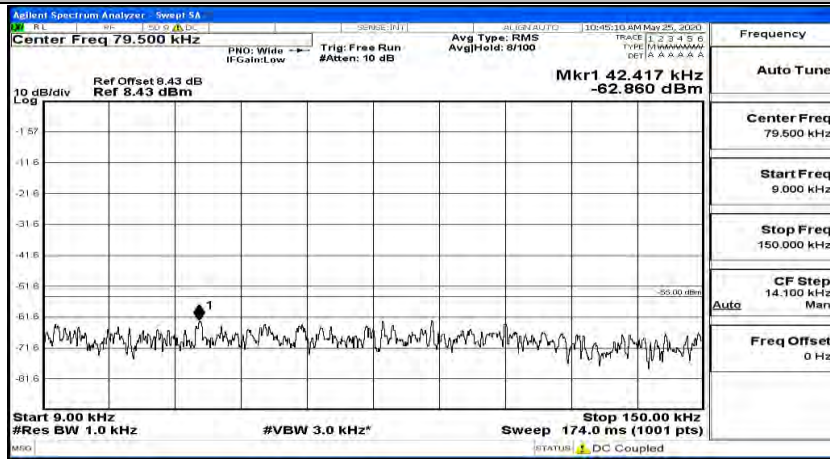

(Channel Bandwidth:15 MHz)_MCH_16QAM_1RB#74

(Channel Bandwidth:15 MHz)_HCH_16QAM_1RB#0

(Channel Bandwidth:15 MHz)_HCH_16QAM_1RB#37

(Channel Bandwidth:15 MHz)_HCH_16QAM_1RB#74

Channel Bandwidth: 20 MHz

(Channel Bandwidth:20 MHz)_LCH_QPSK_1RB#0

(Channel Bandwidth:20 MHz)_LCH_QPSK_1RB#49

(Channel Bandwidth:20 MHz)_LCH_QPSK_1RB#99

(Channel Bandwidth:20 MHz)_MCH_QPSK_1RB#0

(Channel Bandwidth:20 MHz)_MCH_QPSK_1RB#49

(Channel Bandwidth:20 MHz)_MCH_QPSK_1RB#99