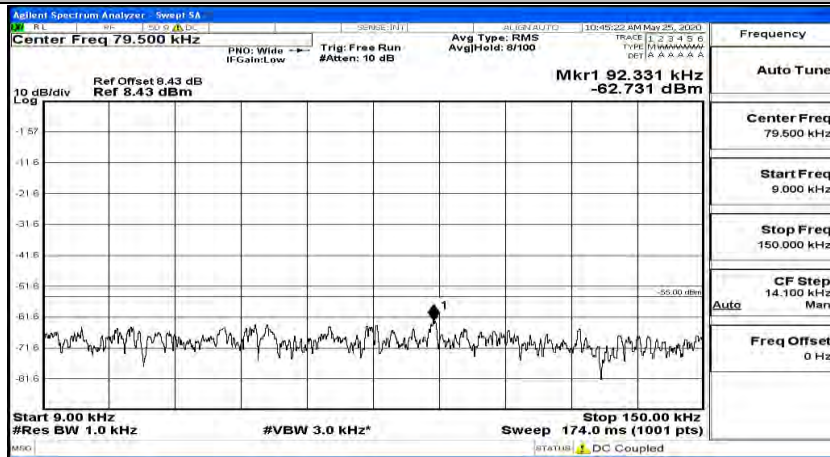

(Channel Bandwidth:15 MHz)_MCH_16QAM_1RB#74

(Channel Bandwidth:15 MHz)_HCH_16QAM_1RB#0

(Channel Bandwidth:15 MHz)_HCH_16QAM_1RB#37

(Channel Bandwidth:15 MHz)_HCH_16QAM_1RB#74

Channel Bandwidth: 20 MHz

(Channel Bandwidth:20 MHz)_LCH_QPSK_1RB#0

(Channel Bandwidth:20 MHz)_LCH_QPSK_1RB#49

(Channel Bandwidth:20 MHz)_LCH_QPSK_1RB#99

(Channel Bandwidth:20 MHz)_MCH_QPSK_1RB#0

(Channel Bandwidth:20 MHz)_MCH_QPSK_1RB#49

(Channel Bandwidth:20 MHz)_MCH_QPSK_1RB#99