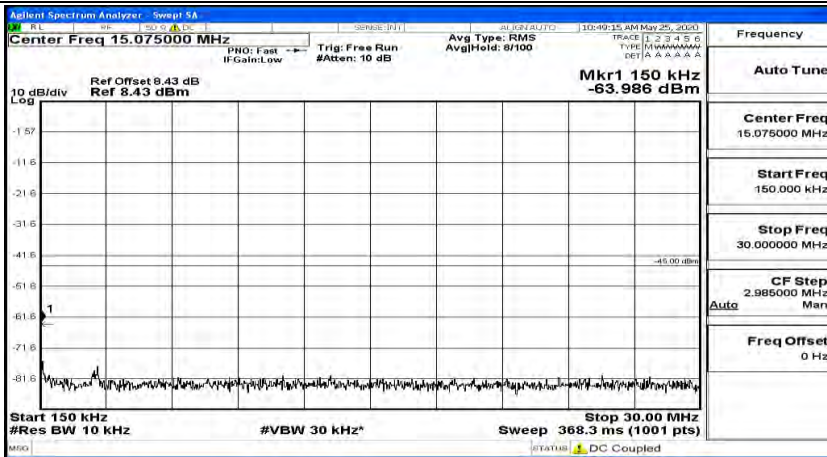

(Channel Bandwidth:20 MHz) HCH_16QAM_1RB#49