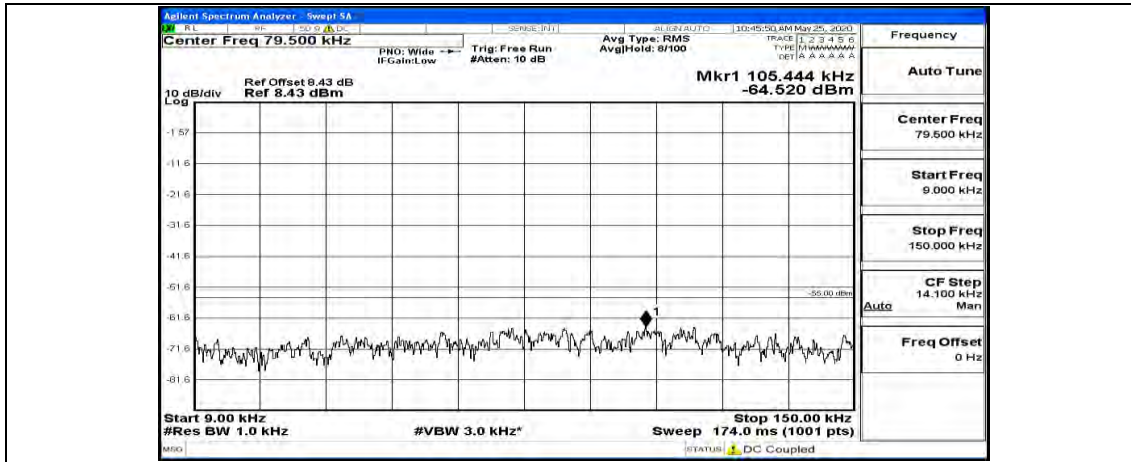

(Channel Bandwidth:15 MHz)_MCH_16QAM_1RB#74

(Channel Bandwidth:15 MHz)_HCH_16QAM_1RB#0

(Channel Bandwidth:15 MHz)_HCH_16QAM_1RB#37

(Channel Bandwidth:15 MHz)_HCH_16QAM_1RB#74

Channel Bandwidth: 20 MHz

(Channel Bandwidth:20 MHz)_LCH_QPSK_1RB#0

(Channel Bandwidth:20 MHz)_LCH_QPSK_1RB#49

(Channel Bandwidth:20 MHz)_LCH_QPSK_1RB#99

(Channel Bandwidth:20 MHz)_MCH_QPSK_1RB#0

(Channel Bandwidth:20 MHz)_MCH_QPSK_1RB#49

(Channel Bandwidth:20 MHz)_MCH_QPSK_1RB#99