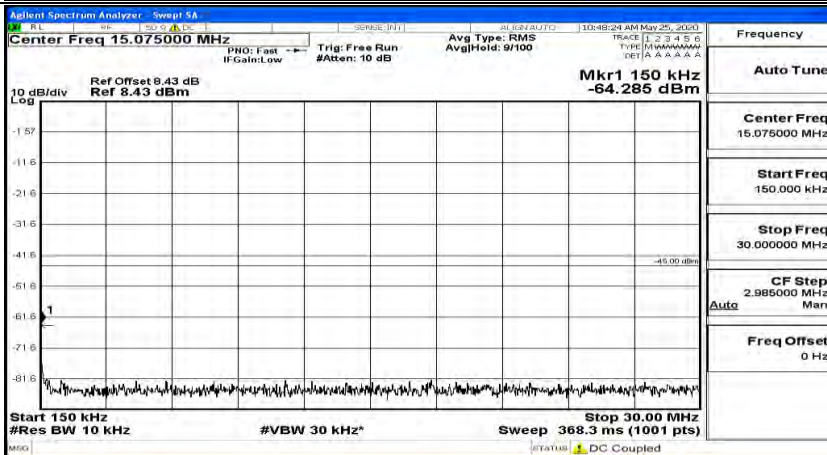

(Channel Bandwidth:20 MHz)_HCH_QPSK_1RB#0

(Channel Bandwidth:20 MHz)_HCH_QPSK_1RB#49