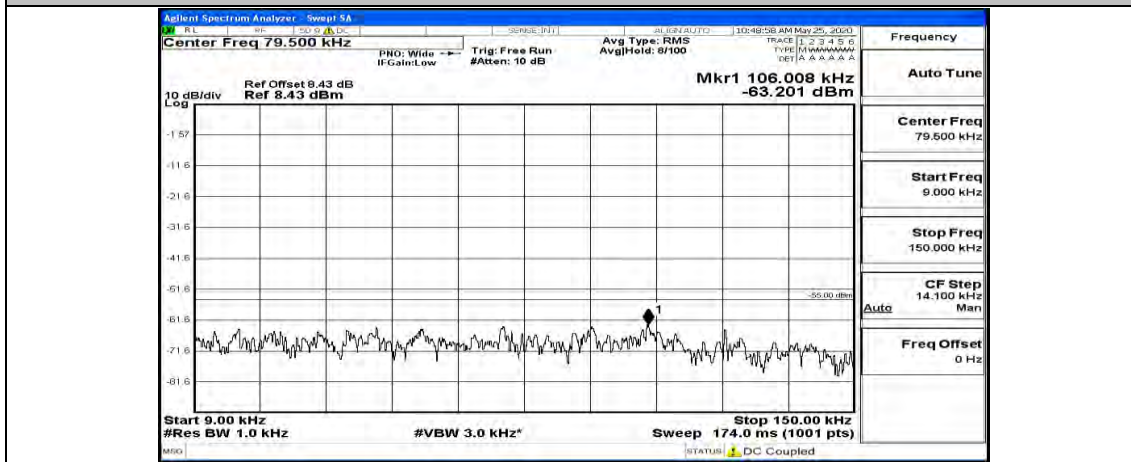

(Channel Bandwidth:20 MHz) LCH_16QAM_1RB#99

(Channel Bandwidth:20 MHz)_MCH_16QAM_1RB#0

(Channel Bandwidth:20 MHz)_MCH_16QAM_1RB#49

(Channel Bandwidth:20 MHz)_MCH_16QAM_1RB#99

(Channel Bandwidth:20 MHz)_HCH_16QAM_1RB#0