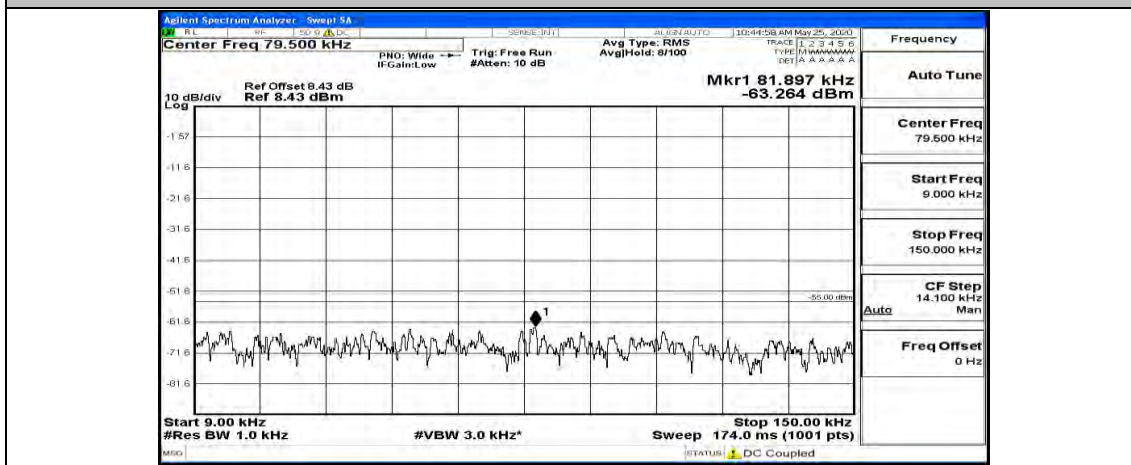

(Channel Bandwidth:15 MHz)_MCH_16QAM_1RB#74

(Channel Bandwidth:15 MHz)_HCH_16QAM_1RB#0

(Channel Bandwidth:15 MHz)_HCH_16QAM_1RB#37

(Channel Bandwidth:15 MHz)_HCH_16QAM_1RB#74

Channel Bandwidth: 20 MHz

(Channel Bandwidth:20 MHz)_LCH_QPSK_1RB#0

(Channel Bandwidth:20 MHz)_LCH_QPSK_1RB#49

(Channel Bandwidth:20 MHz)_LCH_QPSK_1RB#99

(Channel Bandwidth:20 MHz)_MCH_QPSK_1RB#0

(Channel Bandwidth:20 MHz)_MCH_QPSK_1RB#49

(Channel Bandwidth:20 MHz)_MCH_QPSK_1RB#99