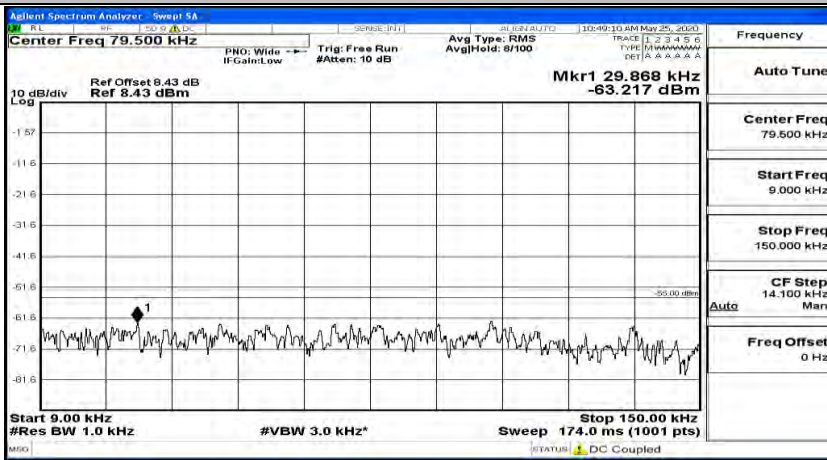

(Channel Bandwidth:20 MHz) HCH_16QAM_1RB#49