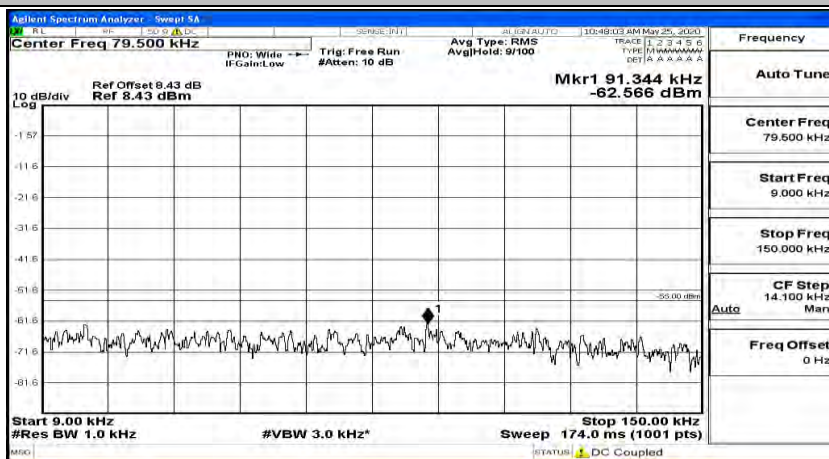

(Channel Bandwidth:20 MHz) LCH_16QAM_1RB#99

(Channel Bandwidth:20 MHz)_MCH_16QAM_1RB#0

(Channel Bandwidth:20 MHz)_MCH_16QAM_1RB#49

(Channel Bandwidth:20 MHz)_MCH_16QAM_1RB#99

(Channel Bandwidth:20 MHz)_HCH_16QAM_1RB#0