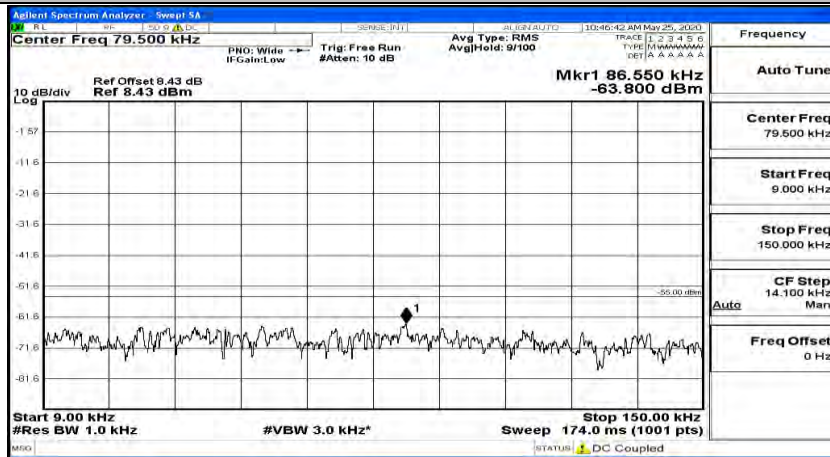

(Channel Bandwidth:20 MHz) LCH_16QAM_1RB#99