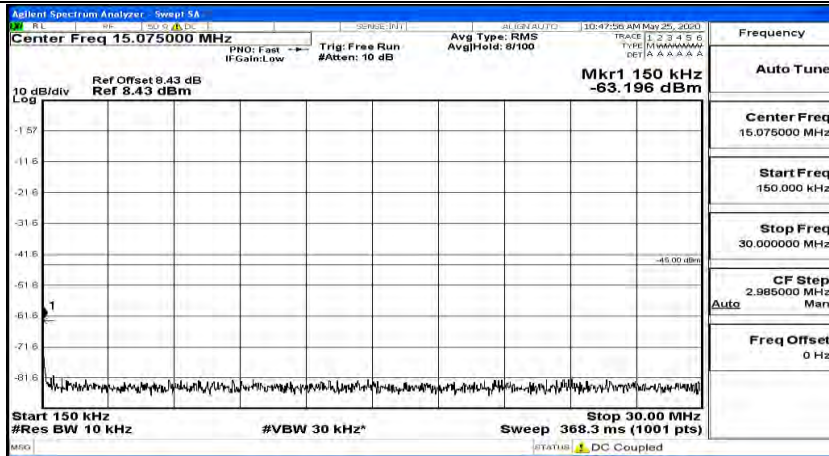

(Channel Bandwidth:20 MHz)_MCH_16QAM_1RB#99