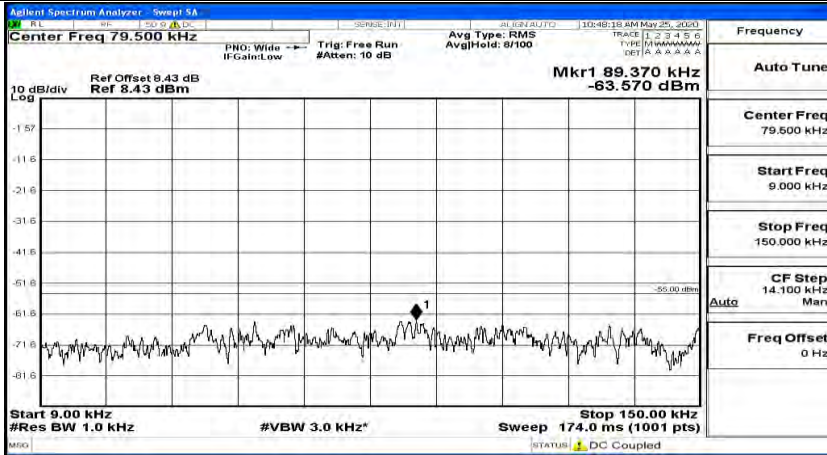

(Channel Bandwidth:20 MHz)_HCH_QPSK_1RB#0

(Channel Bandwidth:20 MHz)_HCH_QPSK_1RB#49