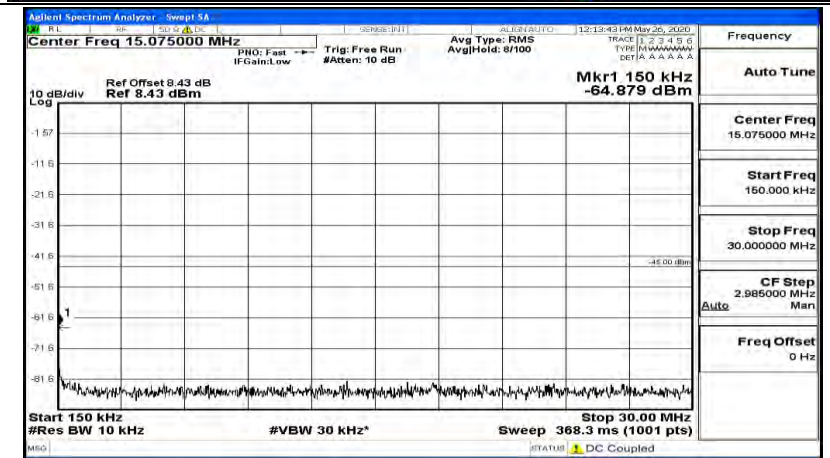

(Channel Bandwidth:15 MHz)_MCH_16QAM_1RB#74

(Channel Bandwidth:15 MHz)_HCH_16QAM_1RB#0

(Channel Bandwidth:15 MHz)_HCH_16QAM_1RB#37

(Channel Bandwidth:15 MHz)_HCH_16QAM_1RB#74

Channel Bandwidth: 20 MHz

(Channel Bandwidth:20 MHz)_LCH_QPSK_1RB#0

(Channel Bandwidth:20 MHz)_LCH_QPSK_1RB#49

(Channel Bandwidth:20 MHz)_LCH_QPSK_1RB#99

(Channel Bandwidth:20 MHz)_MCH_QPSK_1RB#0

(Channel Bandwidth:20 MHz)_MCH_QPSK_1RB#49

(Channel Bandwidth:20 MHz)_MCH_QPSK_1RB#99