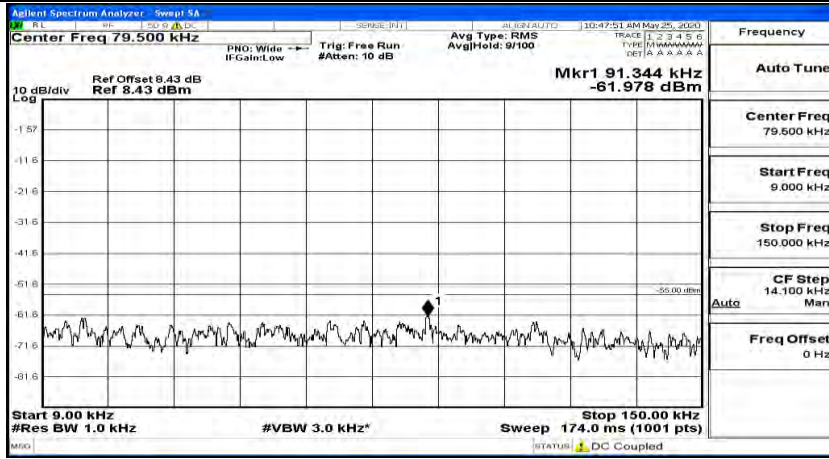

(Channel Bandwidth:20 MHz)_MCH_16QAM_1RB#99