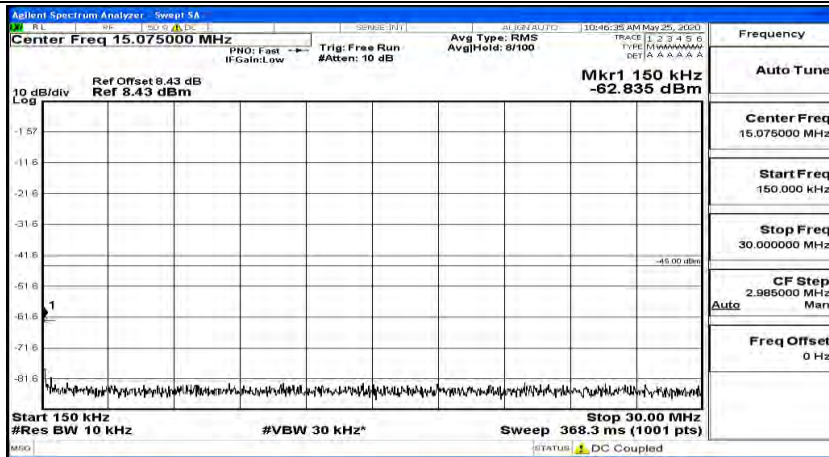

(Channel Bandwidth:20 MHz)_HCH_QPSK_1RB#0

(Channel Bandwidth:20 MHz)_HCH_QPSK_1RB#49

(Channel Bandwidth:20 MHz)_HCH_QPSK_1RB#99

(Channel Bandwidth:20 MHz)_LCH_16QAM_1RB#0

(Channel Bandwidth:20 MHz) LCH_16QAM_1RB#49

(Channel Bandwidth:20 MHz) LCH_16QAM_1RB#99

(Channel Bandwidth:20 MHz)_MCH_16QAM_1RB#0

(Channel Bandwidth:20 MHz)_MCH_16QAM_1RB#49

(Channel Bandwidth:20 MHz)_MCH_16QAM_1RB#99

(Channel Bandwidth:20 MHz)_HCH_16QAM_1RB#0