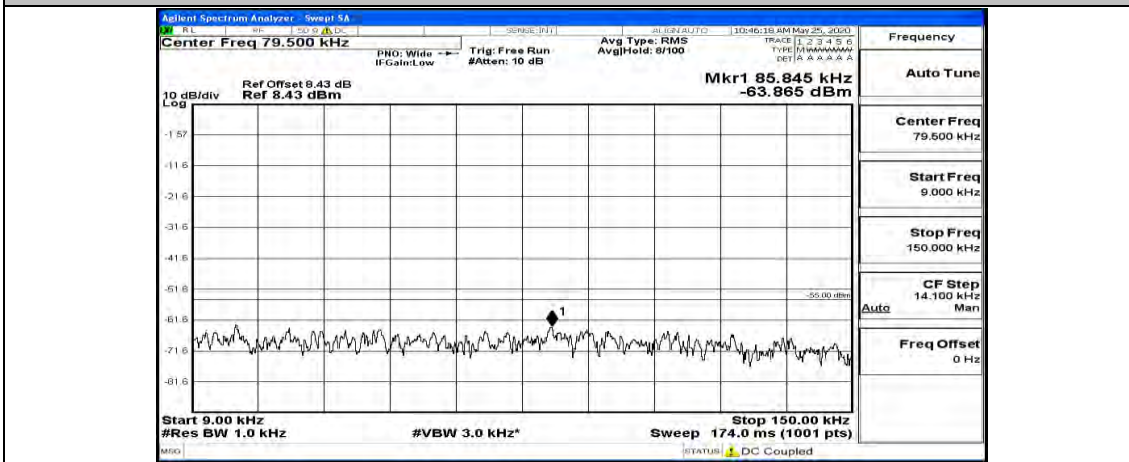

(Channel Bandwidth:20 MHz)_HCH_QPSK_1RB#0

(Channel Bandwidth:20 MHz)_HCH_QPSK_1RB#49

(Channel Bandwidth:20 MHz)_HCH_QPSK_1RB#99

(Channel Bandwidth:20 MHz)_LCH_16QAM_1RB#0

(Channel Bandwidth:20 MHz) LCH_16QAM_1RB#49