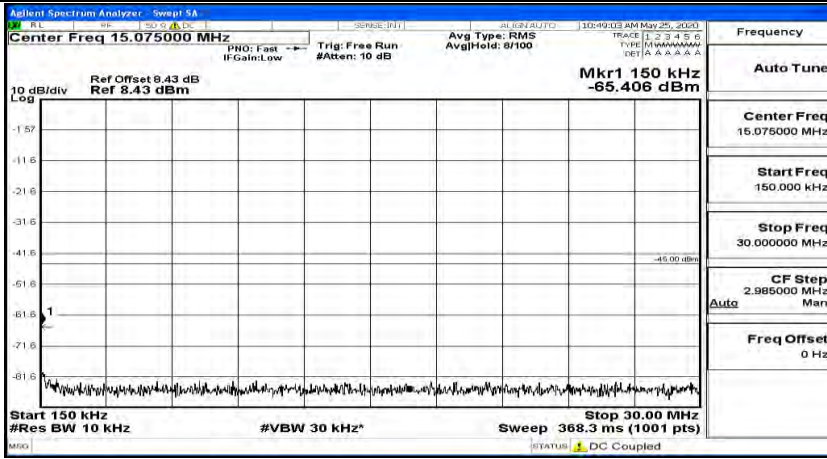

(Channel Bandwidth:20 MHz) LCH_16QAM_1RB#99

(Channel Bandwidth:20 MHz)_MCH_16QAM_1RB#0

(Channel Bandwidth:20 MHz)_MCH_16QAM_1RB#49

(Channel Bandwidth:20 MHz)_MCH_16QAM_1RB#99

(Channel Bandwidth:20 MHz)_HCH_16QAM_1RB#0