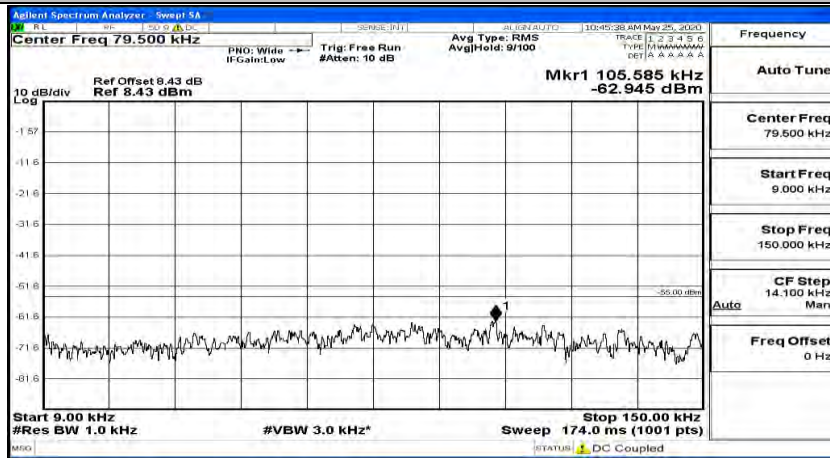

(Channel Bandwidth:15 MHz)_MCH_16QAM_1RB#74

(Channel Bandwidth:15 MHz)_HCH_16QAM_1RB#0

(Channel Bandwidth:15 MHz)_HCH_16QAM_1RB#37

(Channel Bandwidth:15 MHz)_HCH_16QAM_1RB#74

Channel Bandwidth: 20 MHz

(Channel Bandwidth:20 MHz)_LCH_QPSK_1RB#0

(Channel Bandwidth:20 MHz)_LCH_QPSK_1RB#49

(Channel Bandwidth:20 MHz)_LCH_QPSK_1RB#99

(Channel Bandwidth:20 MHz)_MCH_QPSK_1RB#0

(Channel Bandwidth:20 MHz)_MCH_QPSK_1RB#49

(Channel Bandwidth:20 MHz)_MCH_QPSK_1RB#99