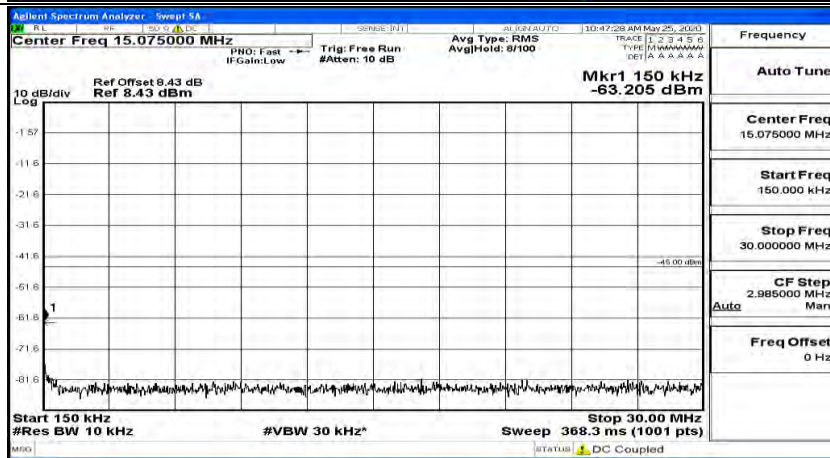

(Channel Bandwidth:20 MHz)_LCH_QPSK_1RB#49

(Channel Bandwidth:20 MHz)_LCH_QPSK_1RB#99

(Channel Bandwidth:20 MHz)_MCH_QPSK_1RB#0

(Channel Bandwidth:20 MHz)_MCH_QPSK_1RB#49

(Channel Bandwidth:20 MHz)_MCH_QPSK_1RB#99