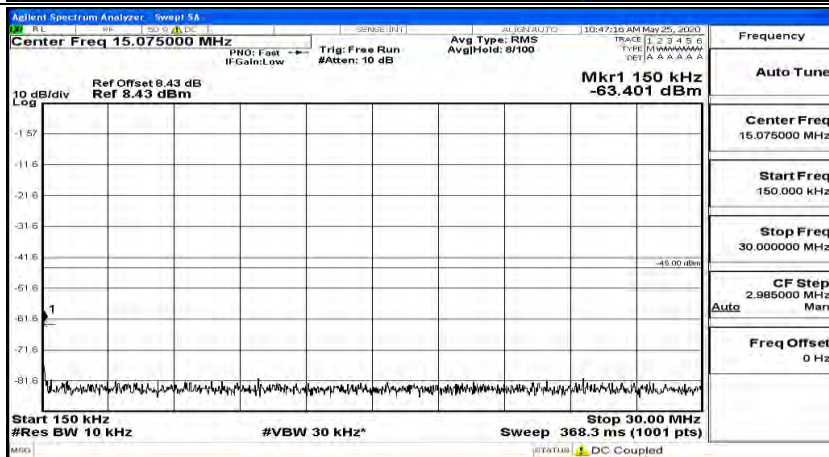

(Channel Bandwidth:20 MHz)_LCH_QPSK_1RB#49

(Channel Bandwidth:20 MHz)_LCH_QPSK_1RB#99

(Channel Bandwidth:20 MHz)_MCH_QPSK_1RB#0

(Channel Bandwidth:20 MHz)_MCH_QPSK_1RB#49

(Channel Bandwidth:20 MHz)_MCH_QPSK_1RB#99