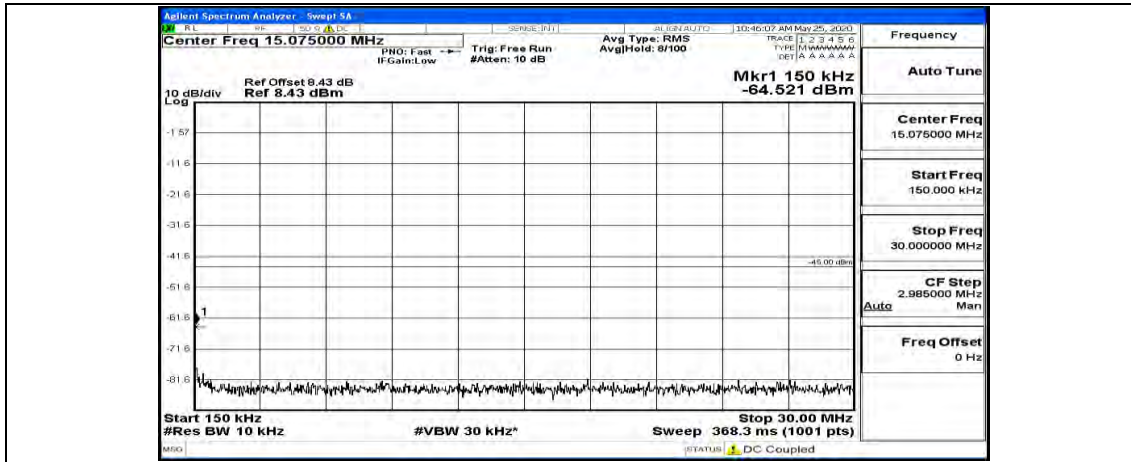

(Channel Bandwidth:15 MHz)_MCH_16QAM_1RB#74

(Channel Bandwidth:15 MHz)_HCH_16QAM_1RB#0

(Channel Bandwidth:15 MHz)_HCH_16QAM_1RB#37

(Channel Bandwidth:15 MHz)_HCH_16QAM_1RB#74

Channel Bandwidth: 20 MHz

(Channel Bandwidth:20 MHz)_LCH_QPSK_1RB#0

(Channel Bandwidth:20 MHz)_LCH_QPSK_1RB#49

(Channel Bandwidth:20 MHz)_LCH_QPSK_1RB#99

(Channel Bandwidth:20 MHz)_MCH_QPSK_1RB#0

(Channel Bandwidth:20 MHz)_MCH_QPSK_1RB#49

(Channel Bandwidth:20 MHz)_MCH_QPSK_1RB#99