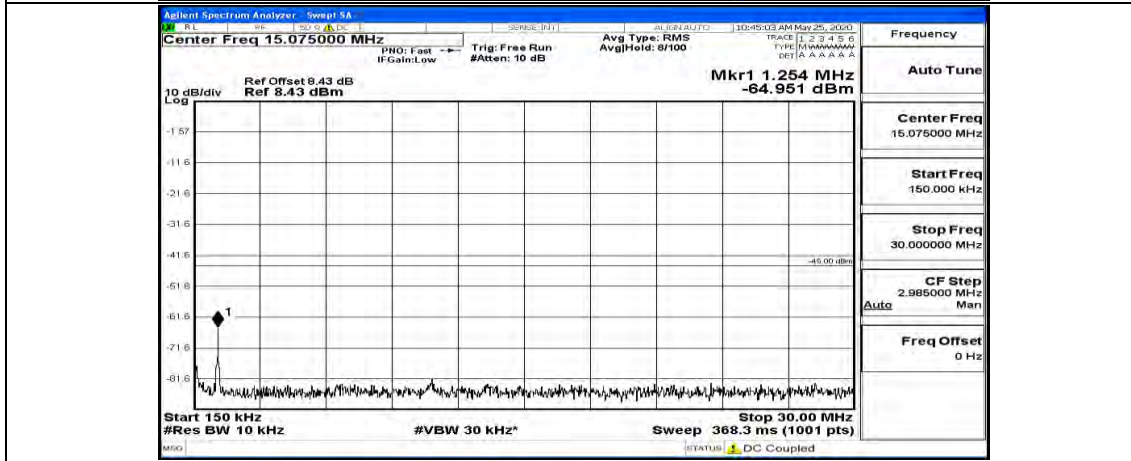

(Channel Bandwidth:15 MHz)_MCH_16QAM_1RB#74

(Channel Bandwidth:15 MHz)_HCH_16QAM_1RB#0

(Channel Bandwidth:15 MHz)_HCH_16QAM_1RB#37

(Channel Bandwidth:15 MHz)_HCH_16QAM_1RB#74

Channel Bandwidth: 20 MHz

(Channel Bandwidth:20 MHz)_LCH_QPSK_1RB#0

(Channel Bandwidth:20 MHz)_LCH_QPSK_1RB#49

(Channel Bandwidth:20 MHz)_LCH_QPSK_1RB#99

(Channel Bandwidth:20 MHz)_MCH_QPSK_1RB#0

(Channel Bandwidth:20 MHz)_MCH_QPSK_1RB#49

(Channel Bandwidth:20 MHz)_MCH_QPSK_1RB#99