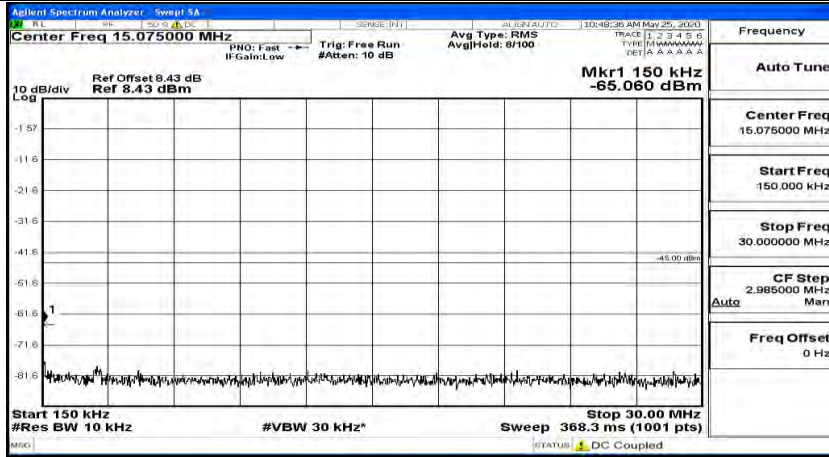

(Channel Bandwidth:20 MHz)_LCH_QPSK_1RB#49

(Channel Bandwidth:20 MHz)_LCH_QPSK_1RB#99

(Channel Bandwidth:20 MHz)_MCH_QPSK_1RB#0

(Channel Bandwidth:20 MHz)_MCH_QPSK_1RB#49

(Channel Bandwidth:20 MHz)_MCH_QPSK_1RB#99

(Channel Bandwidth:20 MHz)_HCH_QPSK_1RB#0

(Channel Bandwidth:20 MHz)_HCH_QPSK_1RB#49

(Channel Bandwidth:20 MHz)_HCH_QPSK_1RB#99

(Channel Bandwidth:20 MHz)_LCH_16QAM_1RB#0

(Channel Bandwidth:20 MHz) LCH_16QAM_1RB#49