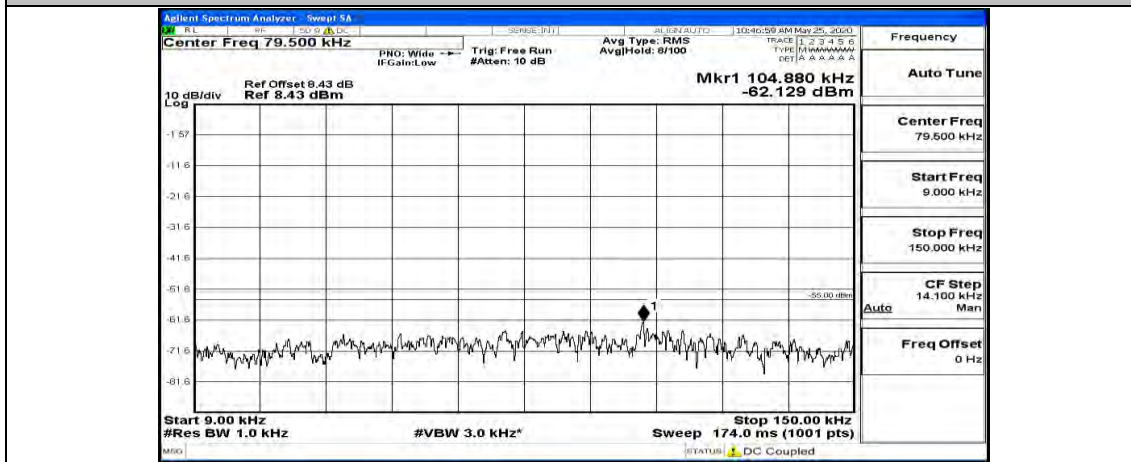

(Channel Bandwidth:20 MHz)_LCH_QPSK_1RB#49

(Channel Bandwidth:20 MHz)_LCH_QPSK_1RB#99

(Channel Bandwidth:20 MHz)_MCH_QPSK_1RB#0

(Channel Bandwidth:20 MHz)_MCH_QPSK_1RB#49

(Channel Bandwidth:20 MHz)_MCH_QPSK_1RB#99