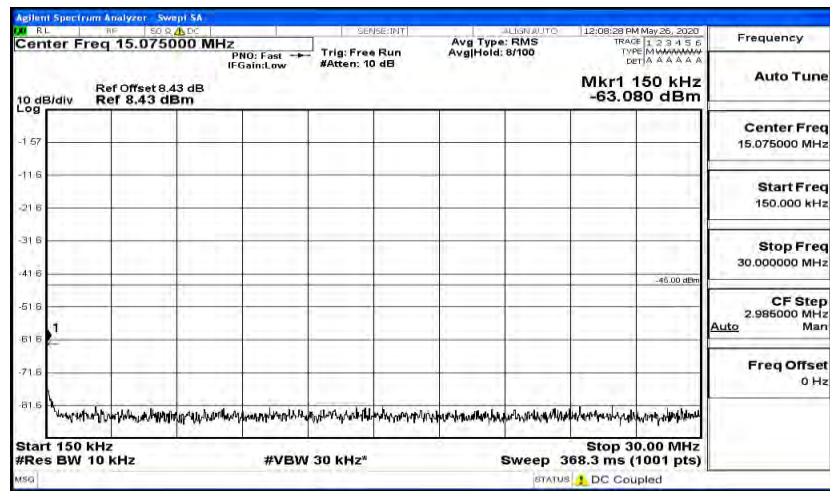

(Channel Bandwidth:15 MHz)_MCH_16QAM_1RB#74

(Channel Bandwidth:15 MHz)_HCH_16QAM_1RB#0

(Channel Bandwidth:15 MHz)_HCH_16QAM_1RB#37

(Channel Bandwidth:15 MHz)_HCH_16QAM_1RB#74

Channel Bandwidth: 20 MHz

(Channel Bandwidth:20 MHz)_LCH_QPSK_1RB#0

(Channel Bandwidth:20 MHz)_LCH_QPSK_1RB#49

(Channel Bandwidth:20 MHz)_LCH_QPSK_1RB#99

(Channel Bandwidth:20 MHz)_MCH_QPSK_1RB#0

(Channel Bandwidth:20 MHz)_MCH_QPSK_1RB#49

(Channel Bandwidth:20 MHz)_MCH_QPSK_1RB#99