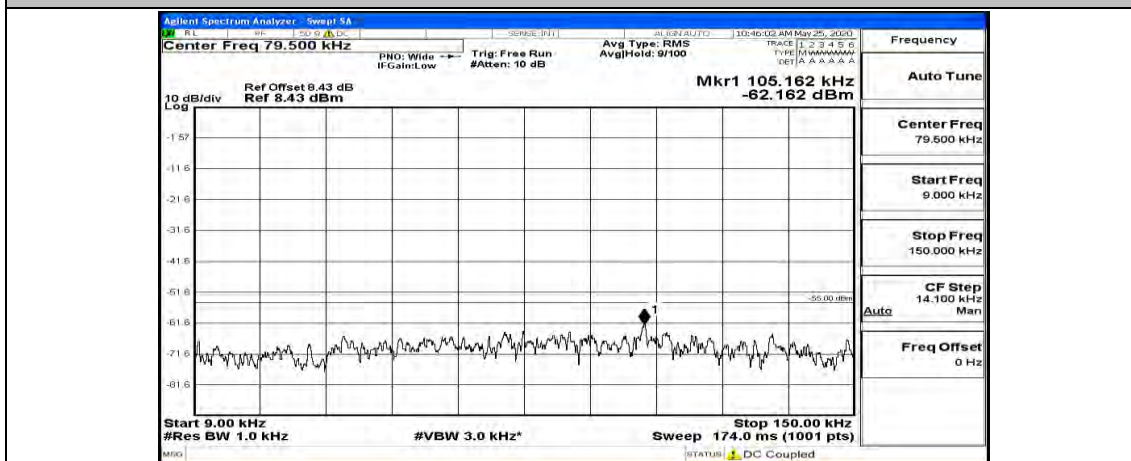

(Channel Bandwidth:15 MHz)_MCH_16QAM_1RB#74

(Channel Bandwidth:15 MHz)_HCH_16QAM_1RB#0

(Channel Bandwidth:15 MHz)_HCH_16QAM_1RB#37

(Channel Bandwidth:15 MHz)_HCH_16QAM_1RB#74

Channel Bandwidth: 20 MHz

(Channel Bandwidth:20 MHz)_LCH_QPSK_1RB#0

(Channel Bandwidth:20 MHz)_LCH_QPSK_1RB#49

(Channel Bandwidth:20 MHz)_LCH_QPSK_1RB#99

(Channel Bandwidth:20 MHz)_MCH_QPSK_1RB#0

(Channel Bandwidth:20 MHz)_MCH_QPSK_1RB#49

(Channel Bandwidth:20 MHz)_MCH_QPSK_1RB#99