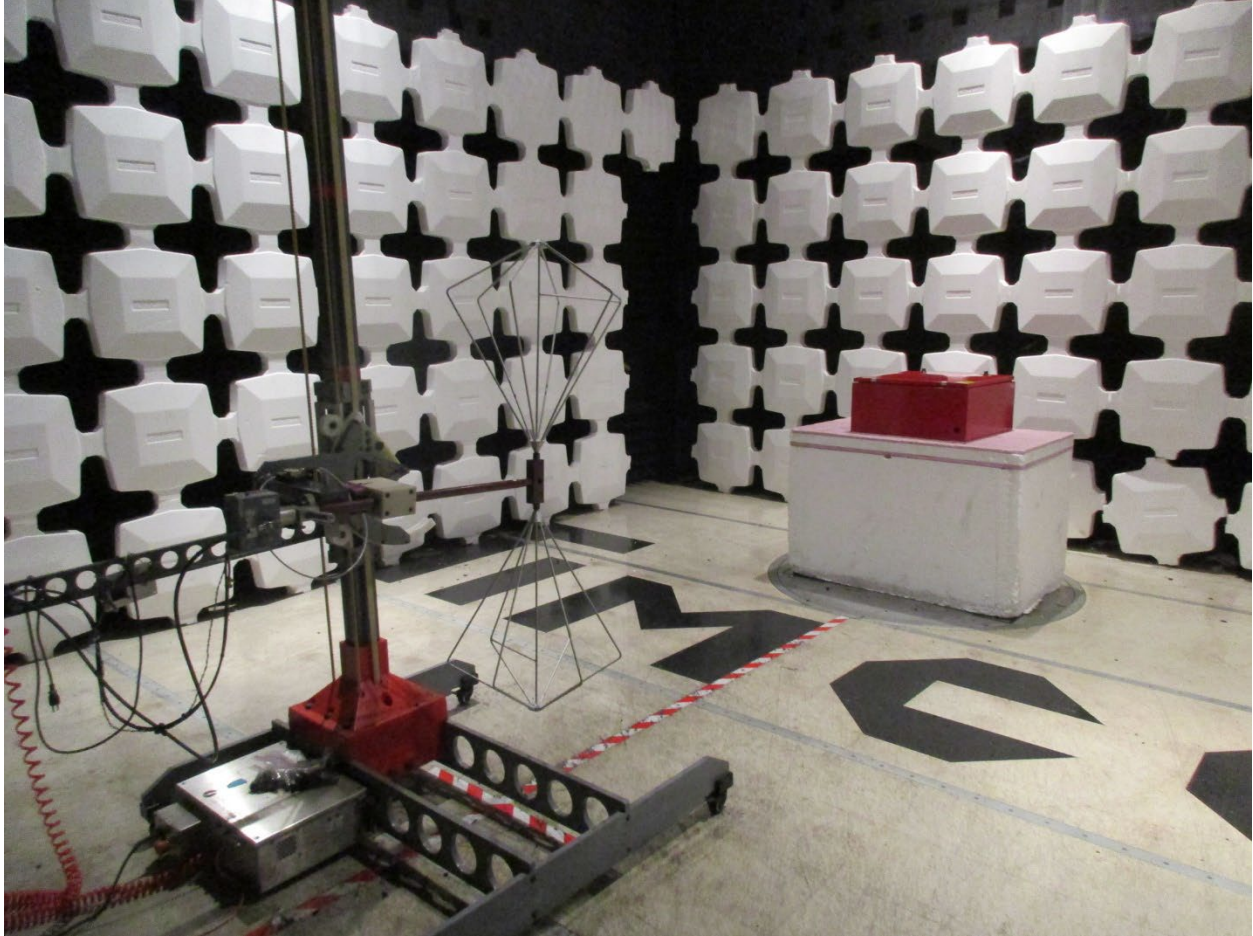

ANNEX B – Test Setup Photograph Exhibit

Radio Solutions, Inc.
FCC ID: 2AHVPSB800M5BDSP

Conducted Test Setup

Radiated Testing, Table Setup

Radiated Testing, Below 1 GHz

Radiated Testing, Below 1 GHz #2

Radiated Testing, Above 1 GHz

AC Powerline Conducted Testing