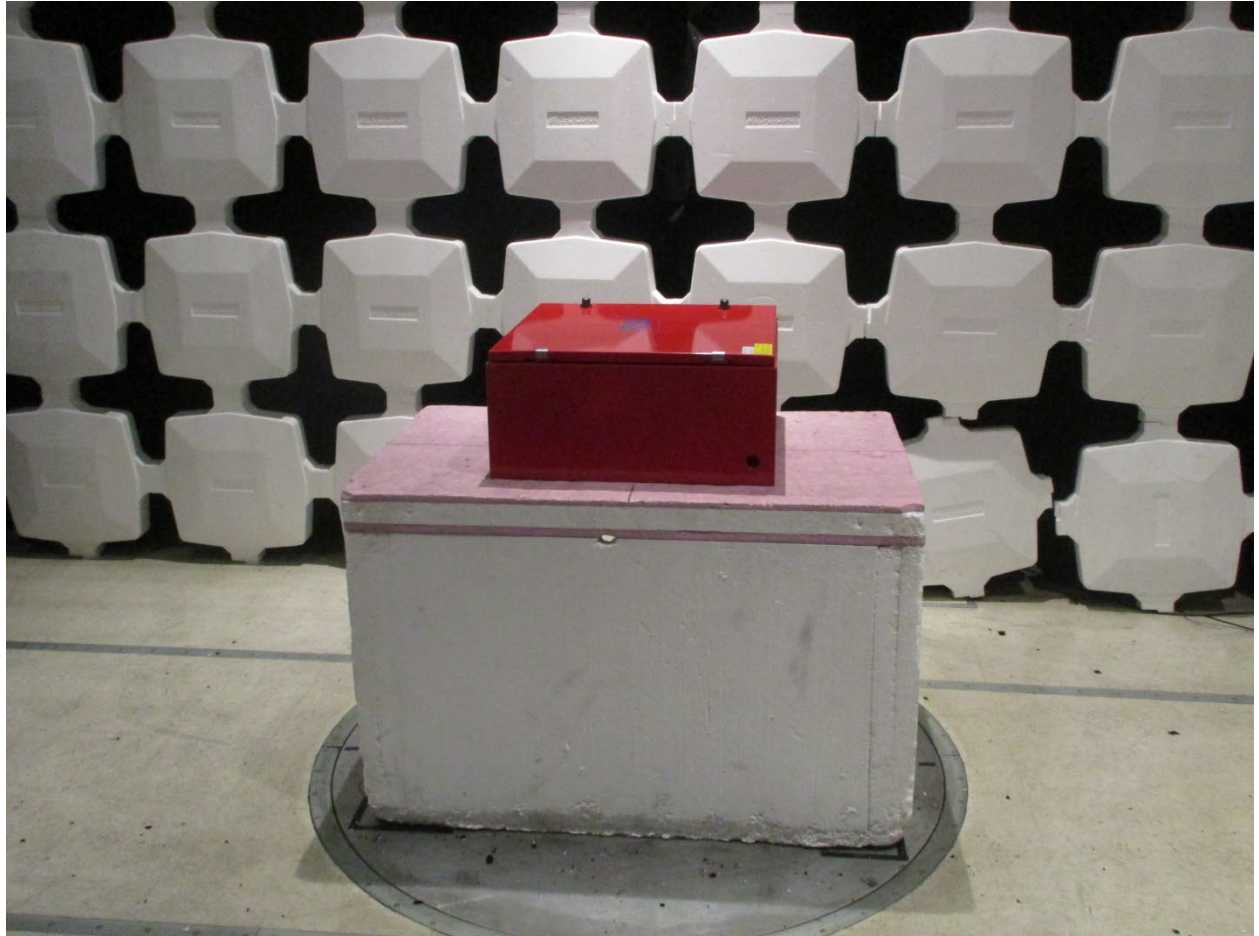

ANNEX B – Test Setup Photograph Exhibit

Radio Solutions, Inc.
FCC ID: 2AHVPSB800M5BDSP

Conducted Test Setup

Radiated Testing, Table Setup

Radiated Testing, Below 1 GHz

Radiated Testing, Below 1 GHz #2

Radiated Testing, Above 1 GHz

AC Powerline Conducted Testing