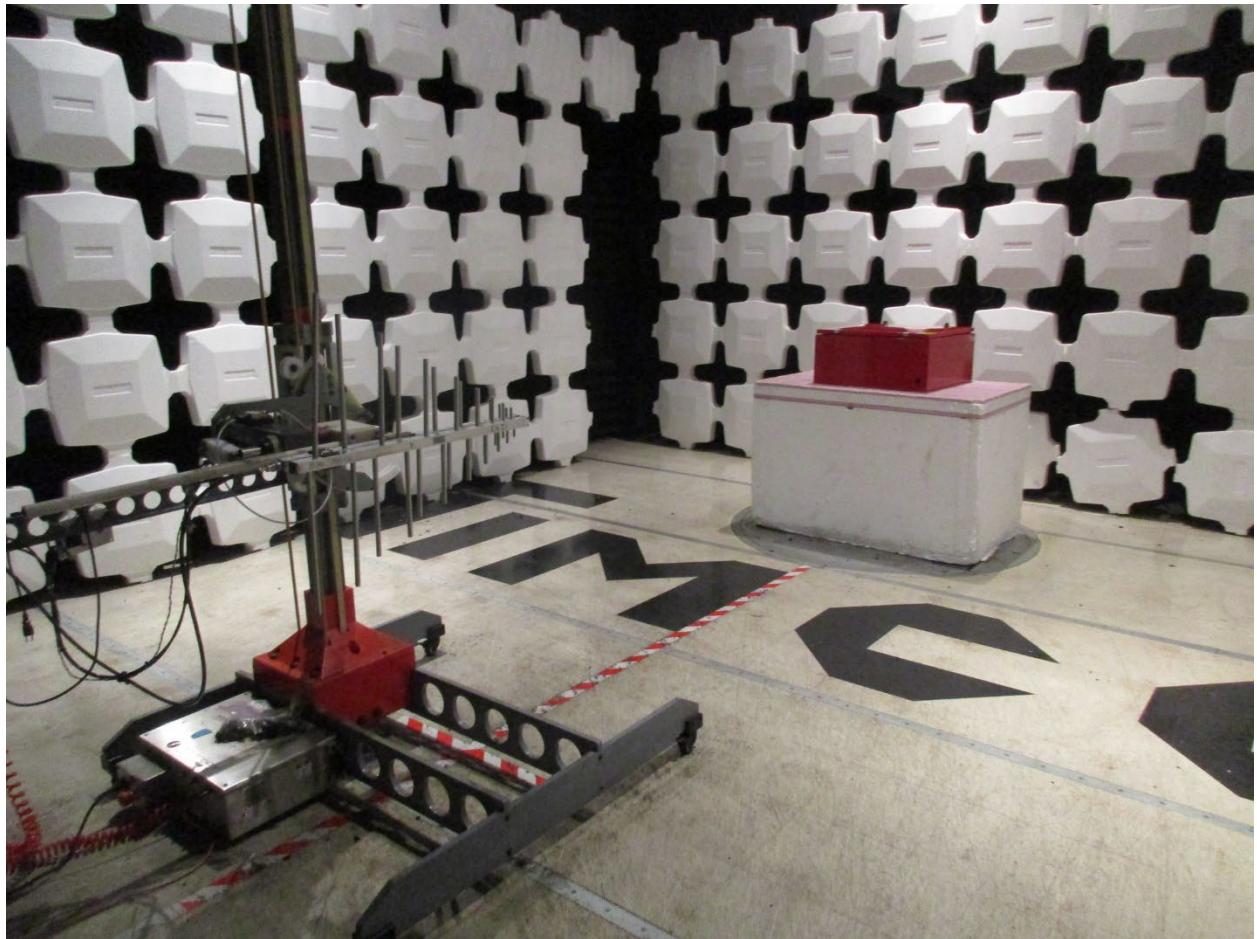

ANNEX B – Test Setup Photograph Exhibit

Radio Solutions, Inc.
FCC ID: 2AHVPSB800M5BDSP

Conducted Test Setup

Radiated Testing, Table Setup

Radiated Testing, Below 1 GHz

Radiated Testing, Below 1 GHz #2

Radiated Testing, Above 1 GHz

AC Powerline Conducted Testing