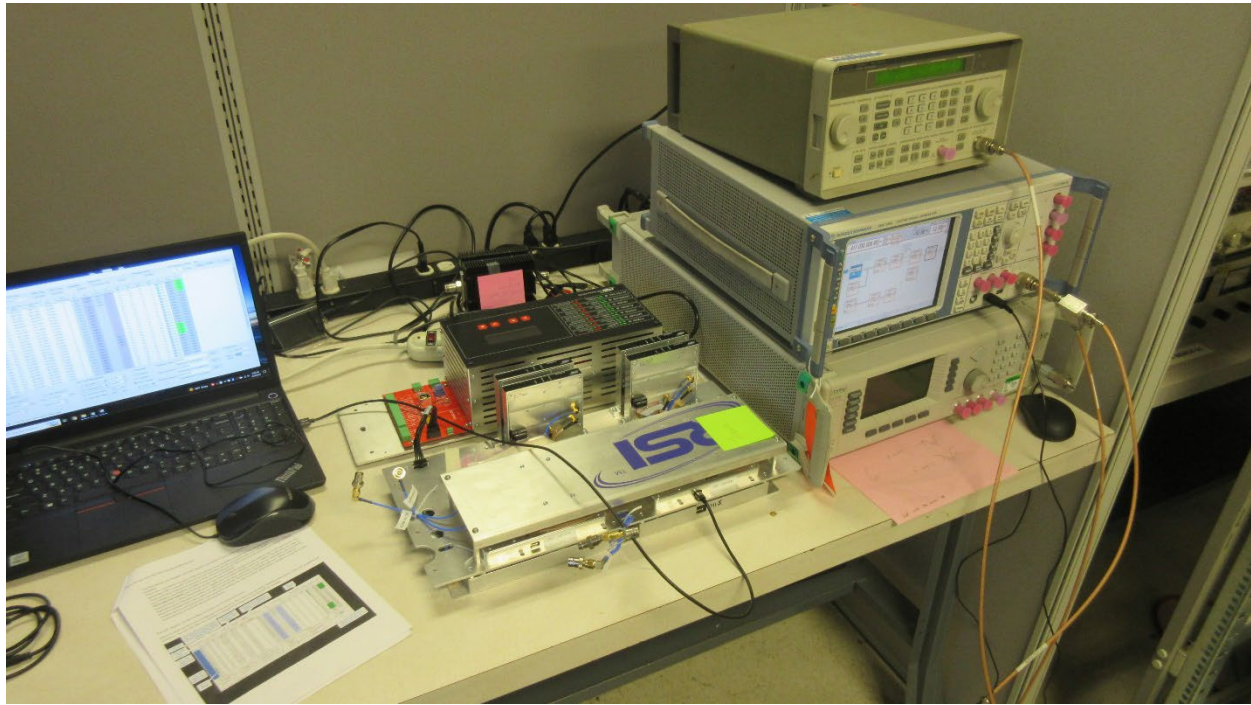

ANNEX B – Test Setup Photograph Exhibit

Radio Solutions, Inc.
FCC ID: 2AHVPSB800M5BDSP

Conducted Test Setup

Radiated Testing, Table Setup

Radiated Testing, Below 1 GHz

Radiated Testing, Below 1 GHz #2

Radiated Testing, Above 1 GHz

AC Powerline Conducted Testing