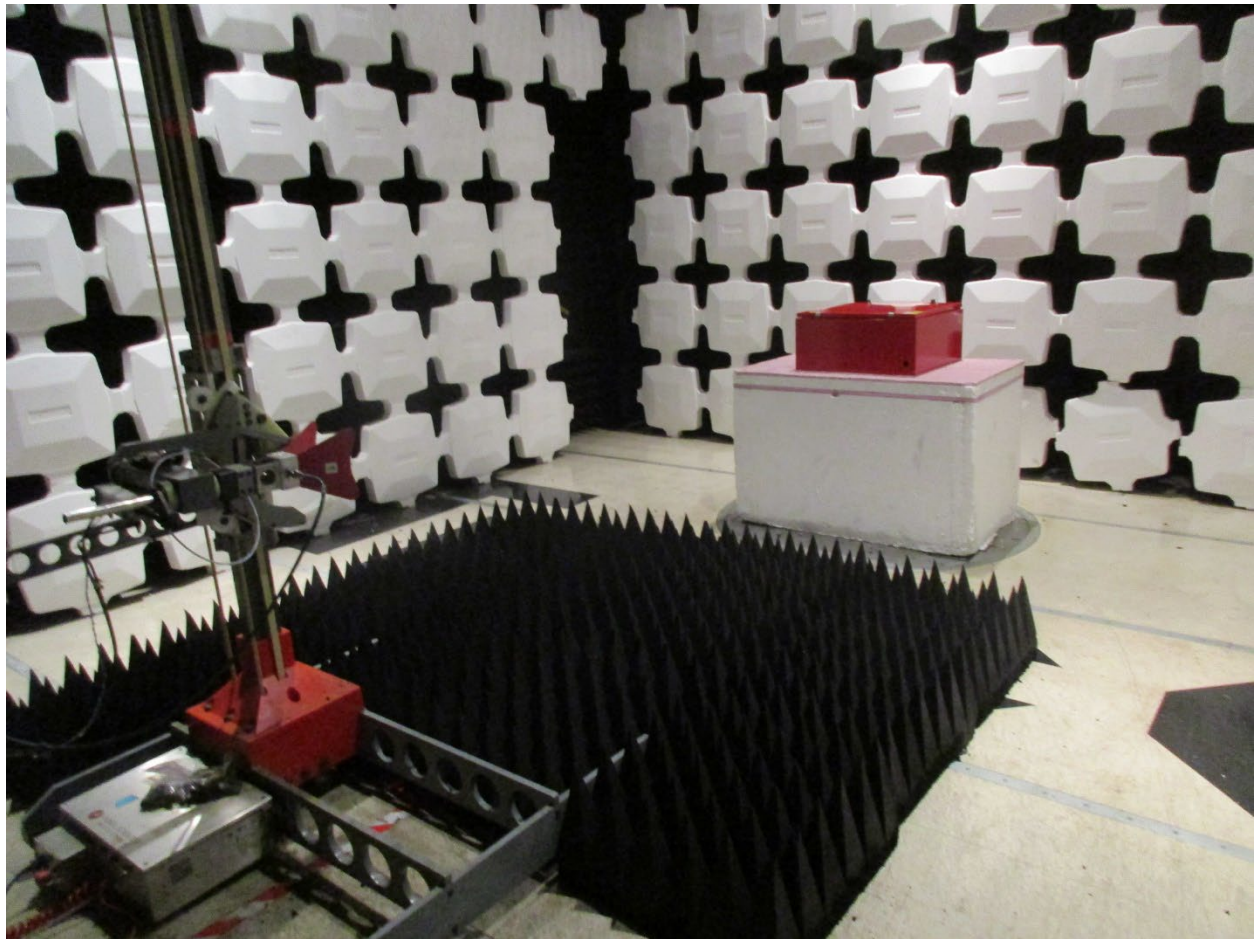

ANNEX B – Test Setup Photograph Exhibit

Radio Solutions, Inc.
FCC ID: 2AHVPSB800M5BDSP

Conducted Test Setup

Radiated Testing, Table Setup

Radiated Testing, Below 1 GHz

Radiated Testing, Below 1 GHz #2

Radiated Testing, Above 1 GHz

AC Powerline Conducted Testing