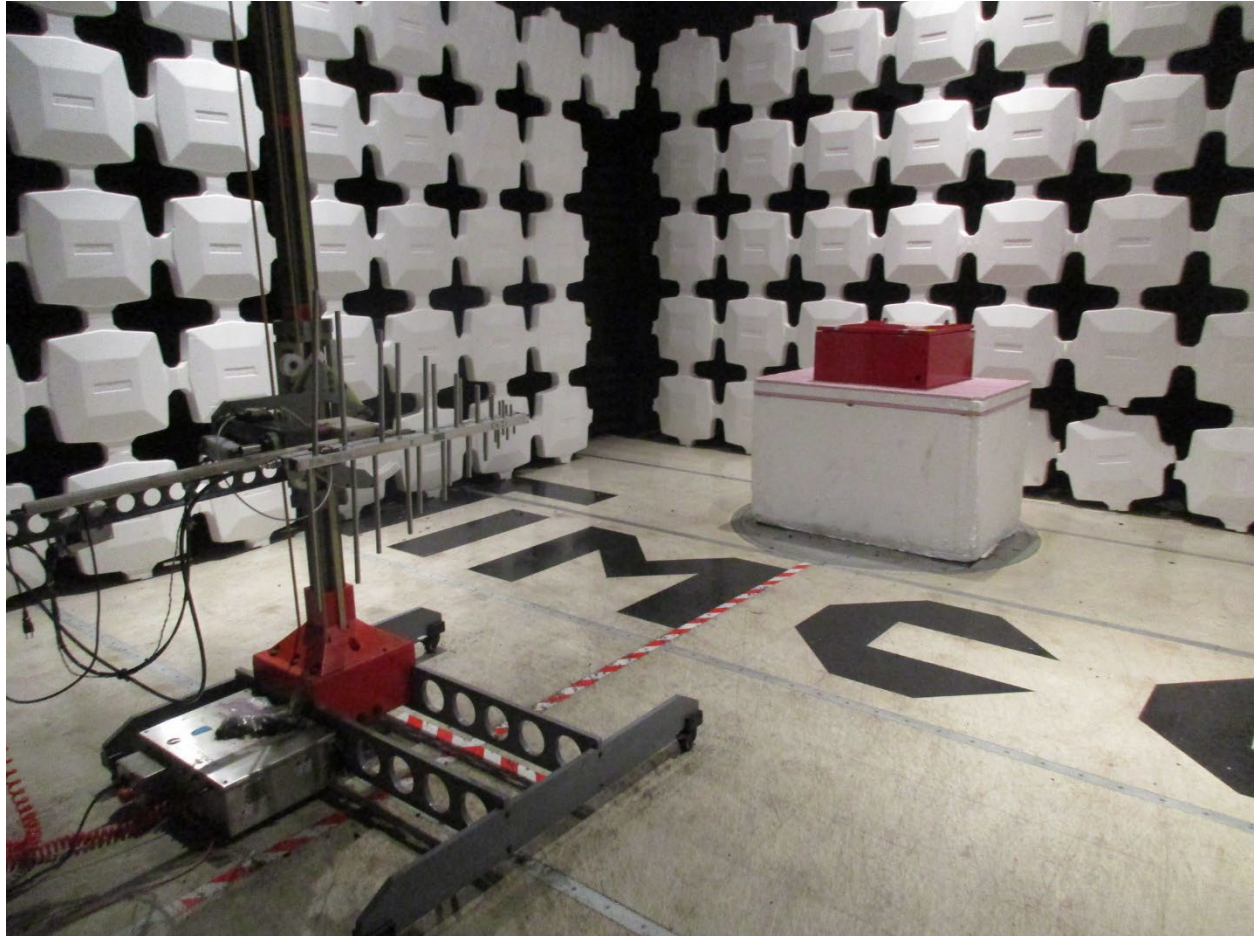

ANNEX B – Test Setup Photograph Exhibit

Radio Solutions, Inc.
FCC ID: 2AHVPSB800M5BANA

Conducted Test Setup

Radiated Testing, Table Setup

Radiated Testing, Below 1 GHz

Radiated Testing, Below 1 GHz #2

Radiated Testing, Above 1 GHz

AC Powerline Conducted Testing