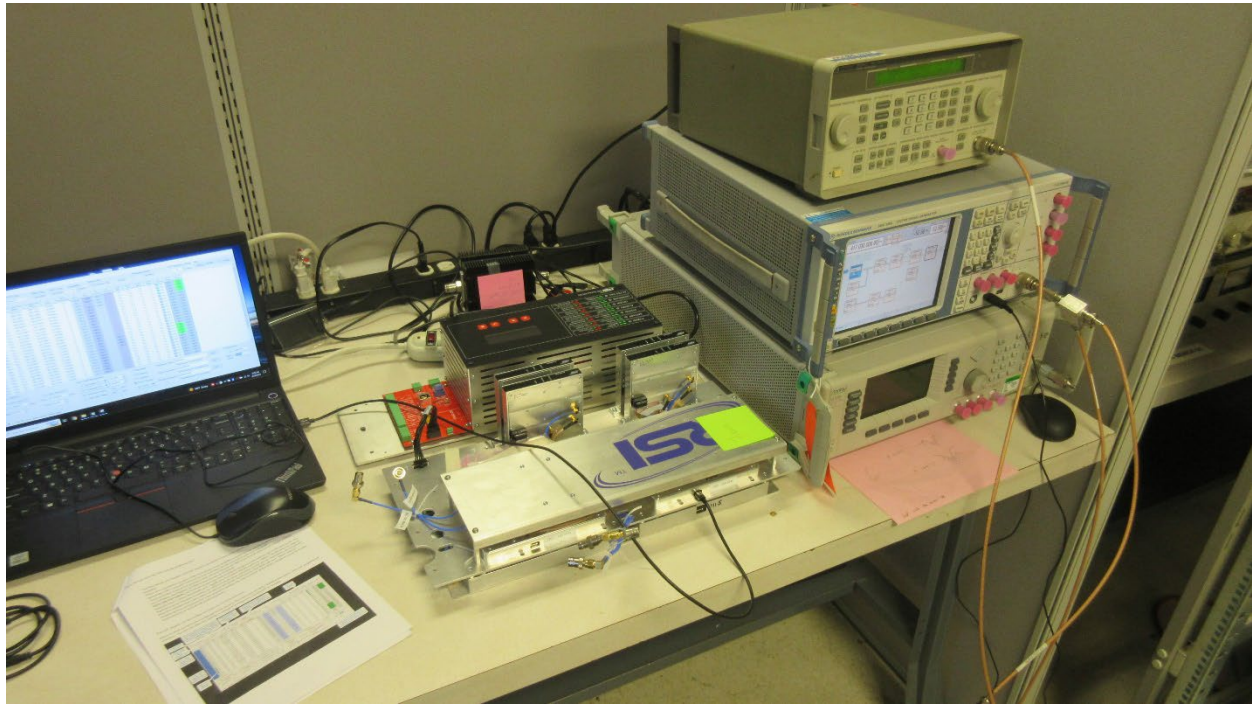

ANNEX B – Test Setup Photograph Exhibit

Radio Solutions, Inc.
FCC ID: 2AHVPSB800M5BANA

Conducted Test Setup

Radiated Testing, Table Setup

Radiated Testing, Below 1 GHz

Radiated Testing, Below 1 GHz #2

Radiated Testing, Above 1 GHz

AC Powerline Conducted Testing