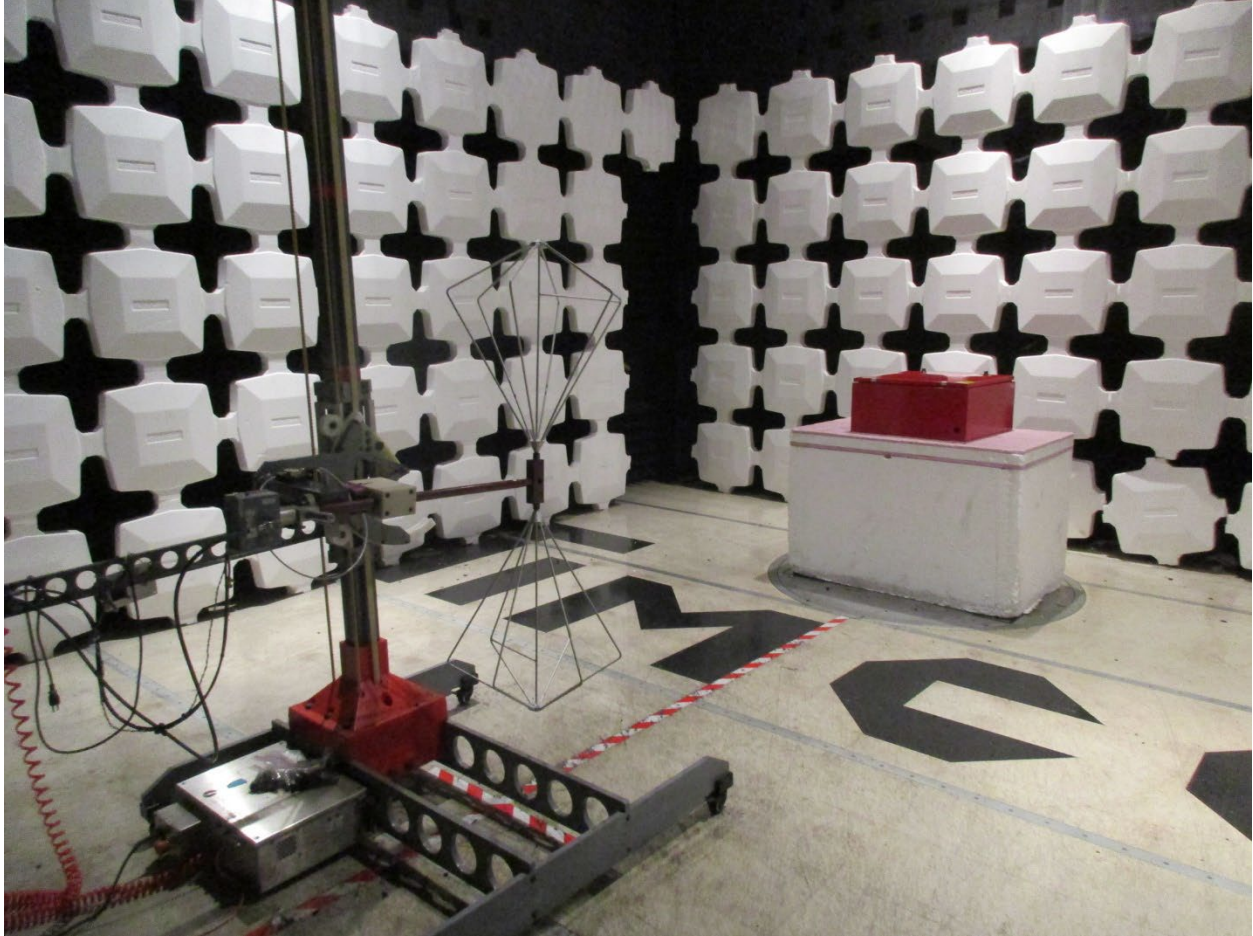

ANNEX B – Test Setup Photograph Exhibit

Radio Solutions, Inc.
FCC ID: 2AHVPSB800M5BANA

Conducted Test Setup

Radiated Testing, Table Setup

Radiated Testing, Below 1 GHz

Radiated Testing, Below 1 GHz #2

Radiated Testing, Above 1 GHz

AC Powerline Conducted Testing