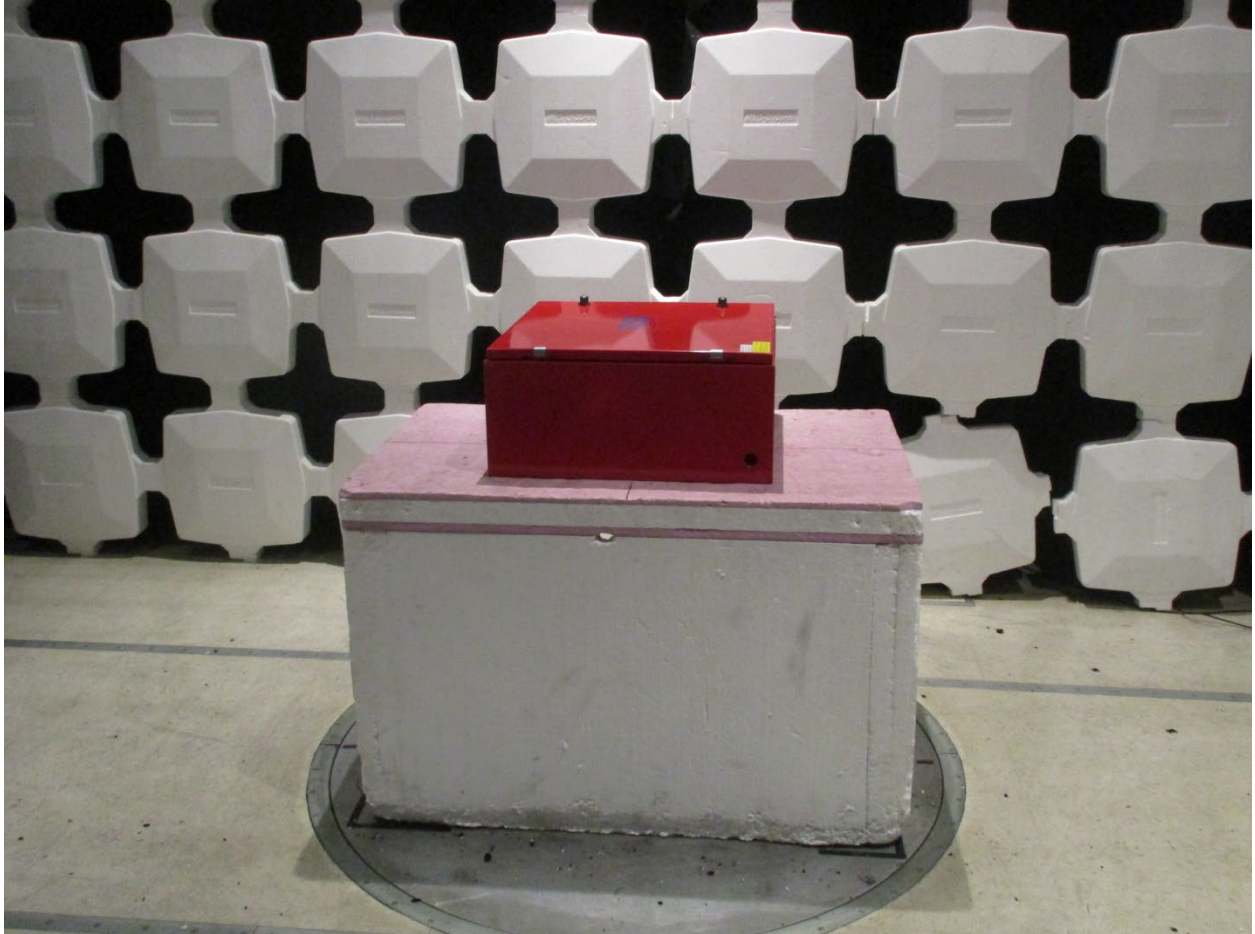

ANNEX B – Test Setup Photograph Exhibit

Radio Solutions, Inc.
FCC ID: 2AHVPSB800M5BANA

Conducted Test Setup

Radiated Testing, Table Setup

Radiated Testing, Below 1 GHz

Radiated Testing, Below 1 GHz #2

Radiated Testing, Above 1 GHz

AC Powerline Conducted Testing