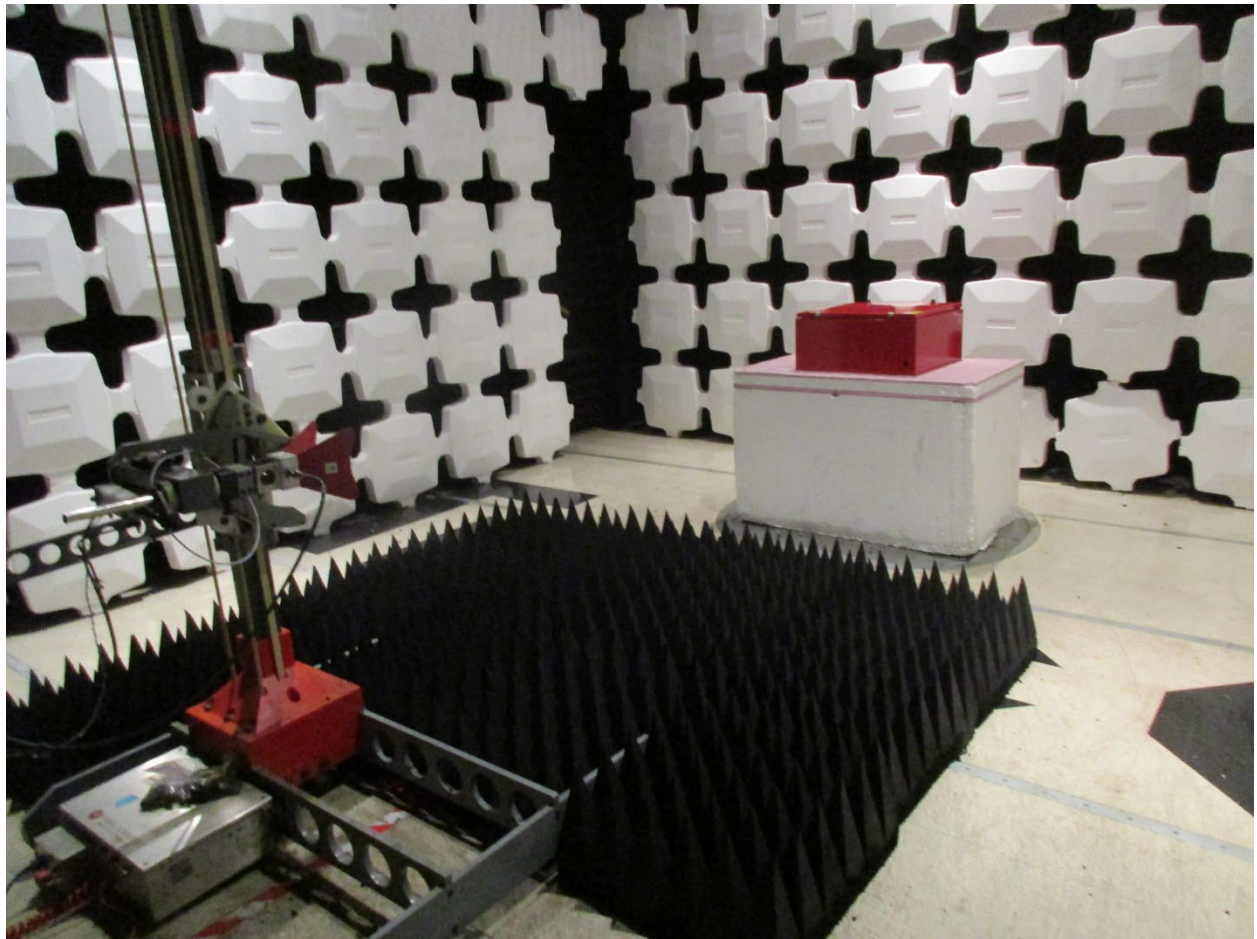

ANNEX B – Test Setup Photograph Exhibit

Radio Solutions, Inc.
FCC ID: 2AHVPSB800M5BANA

Conducted Test Setup

Radiated Testing, Table Setup

Radiated Testing, Below 1 GHz

Radiated Testing, Below 1 GHz #2

Radiated Testing, Above 1 GHz

AC Powerline Conducted Testing