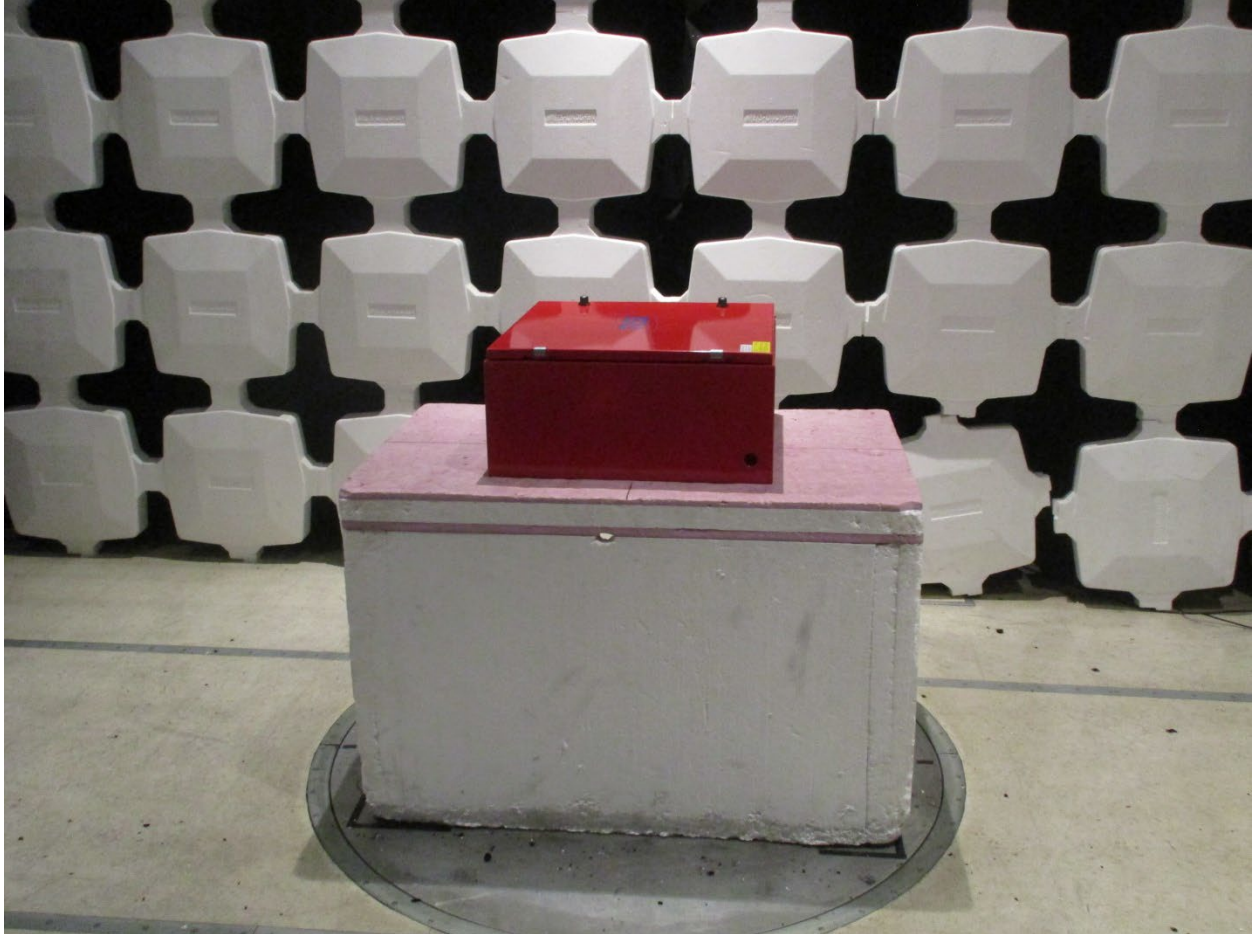

ANNEX B – Test Setup Photograph Exhibit

Radio Solutions, Inc.
FCC ID: 2AHVPSB800M5ADSP

Conducted Test Setup

Radiated Testing, Table Setup

Radiated Testing, Below 1 GHz

Radiated Testing, Below 1 GHz #2

Radiated Testing, Above 1 GHz

AC Powerline Conducted Testing