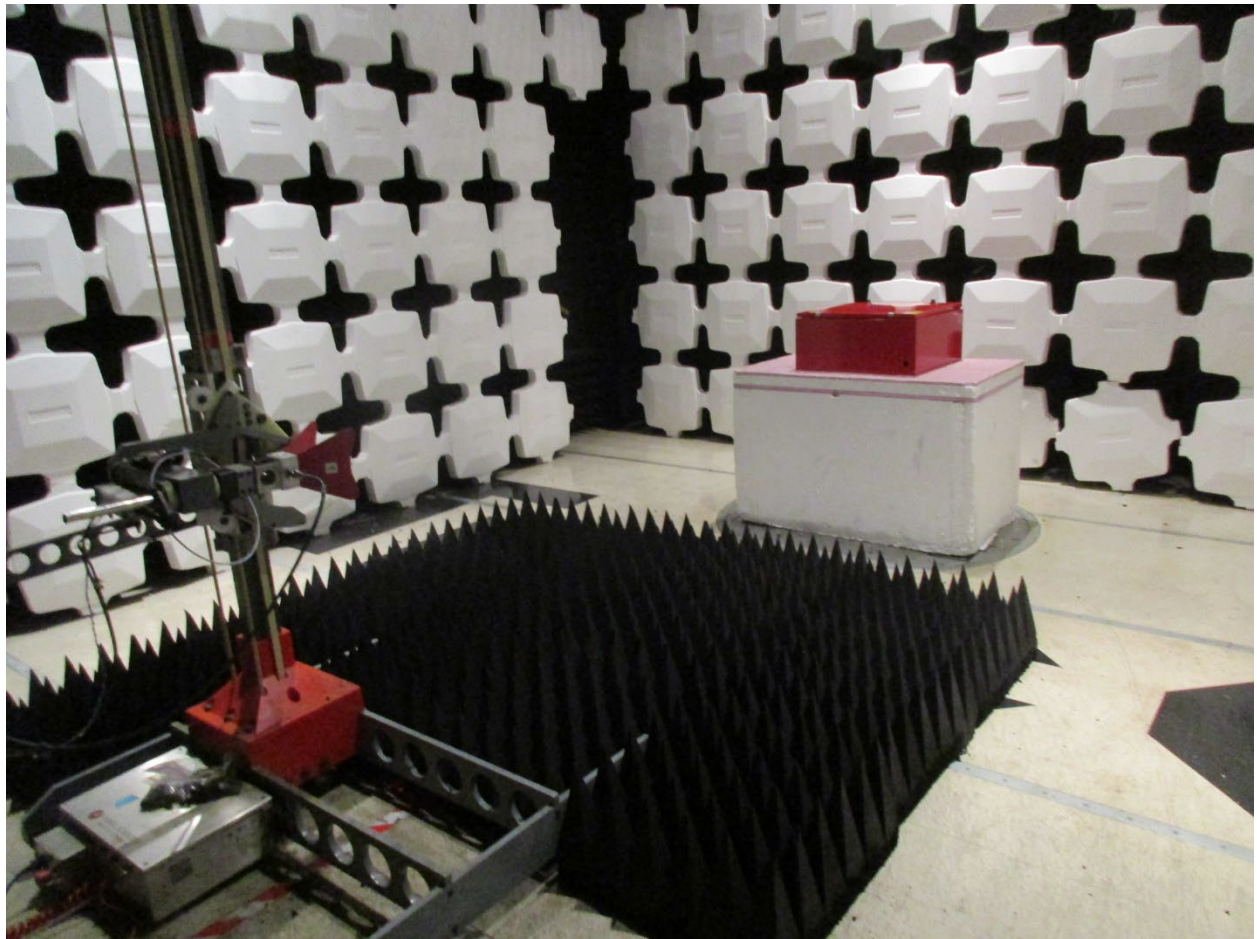

ANNEX B – Test Setup Photograph Exhibit

Radio Solutions, Inc.
FCC ID: 2AHVPSB800M5ADSP

Conducted Test Setup

Radiated Testing, Table Setup

Radiated Testing, Below 1 GHz

Radiated Testing, Below 1 GHz #2

Radiated Testing, Above 1 GHz

AC Powerline Conducted Testing