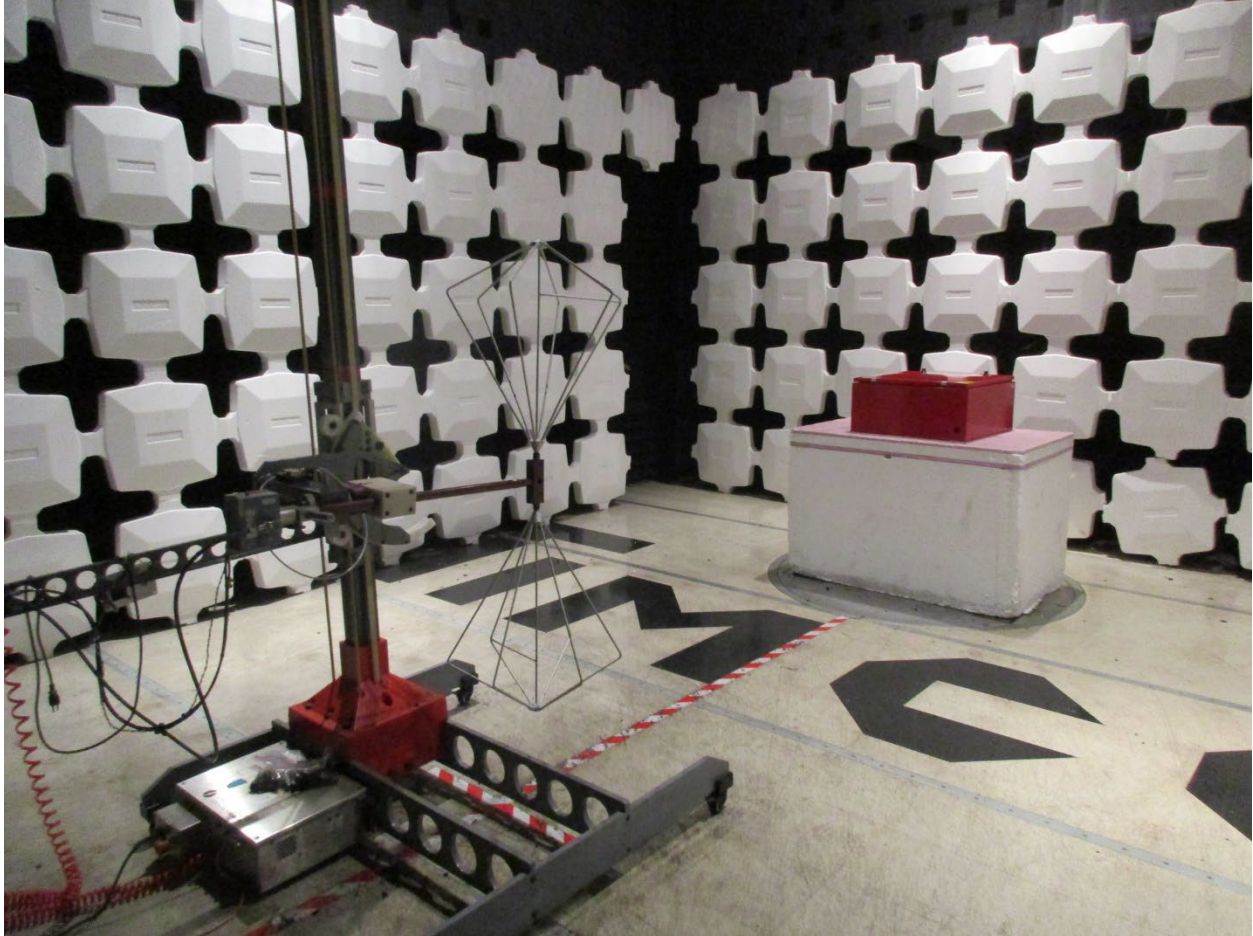

ANNEX B – Test Setup Photograph Exhibit

Radio Solutions, Inc.
FCC ID: 2AHVPSB800M5ADSP

Conducted Test Setup

Radiated Testing, Table Setup

Radiated Testing, Below 1 GHz

Radiated Testing, Below 1 GHz #2

Radiated Testing, Above 1 GHz

AC Powerline Conducted Testing