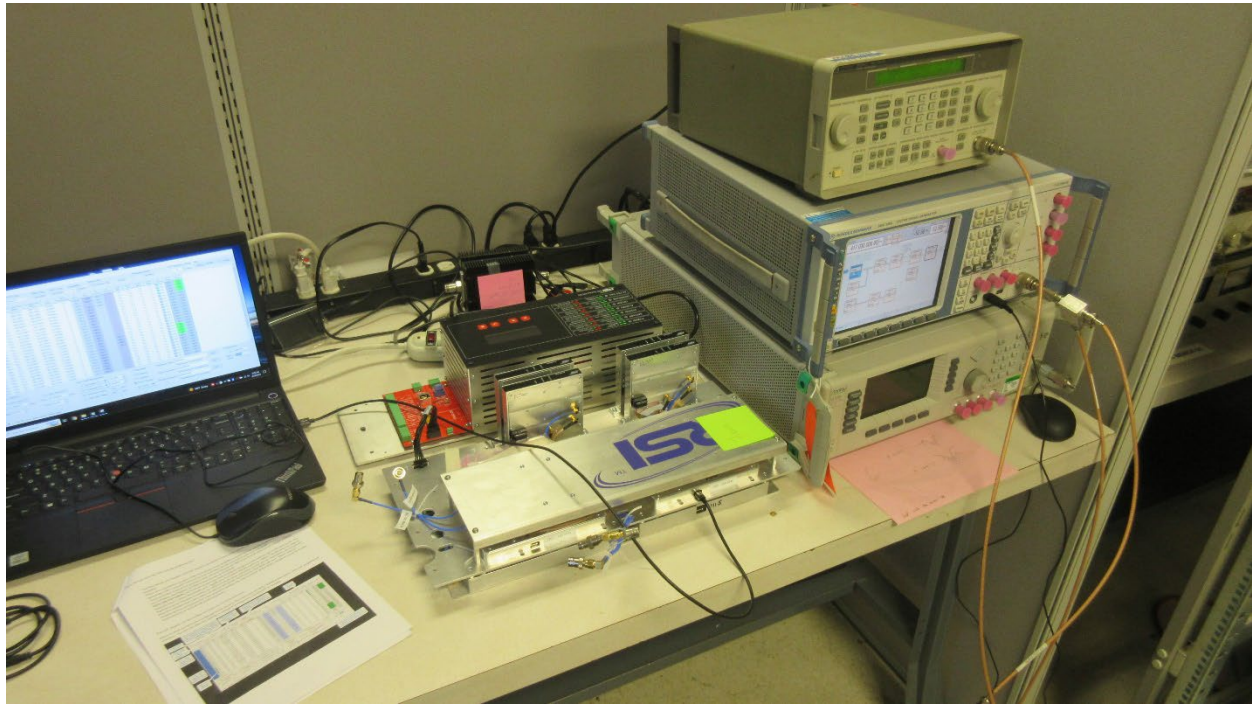

ANNEX B – Test Setup Photograph Exhibit

Radio Solutions, Inc.
FCC ID: 2AHVPSB800M5ADSP

Conducted Test Setup

Radiated Testing, Table Setup

Radiated Testing, Below 1 GHz

Radiated Testing, Below 1 GHz #2

Radiated Testing, Above 1 GHz

AC Powerline Conducted Testing