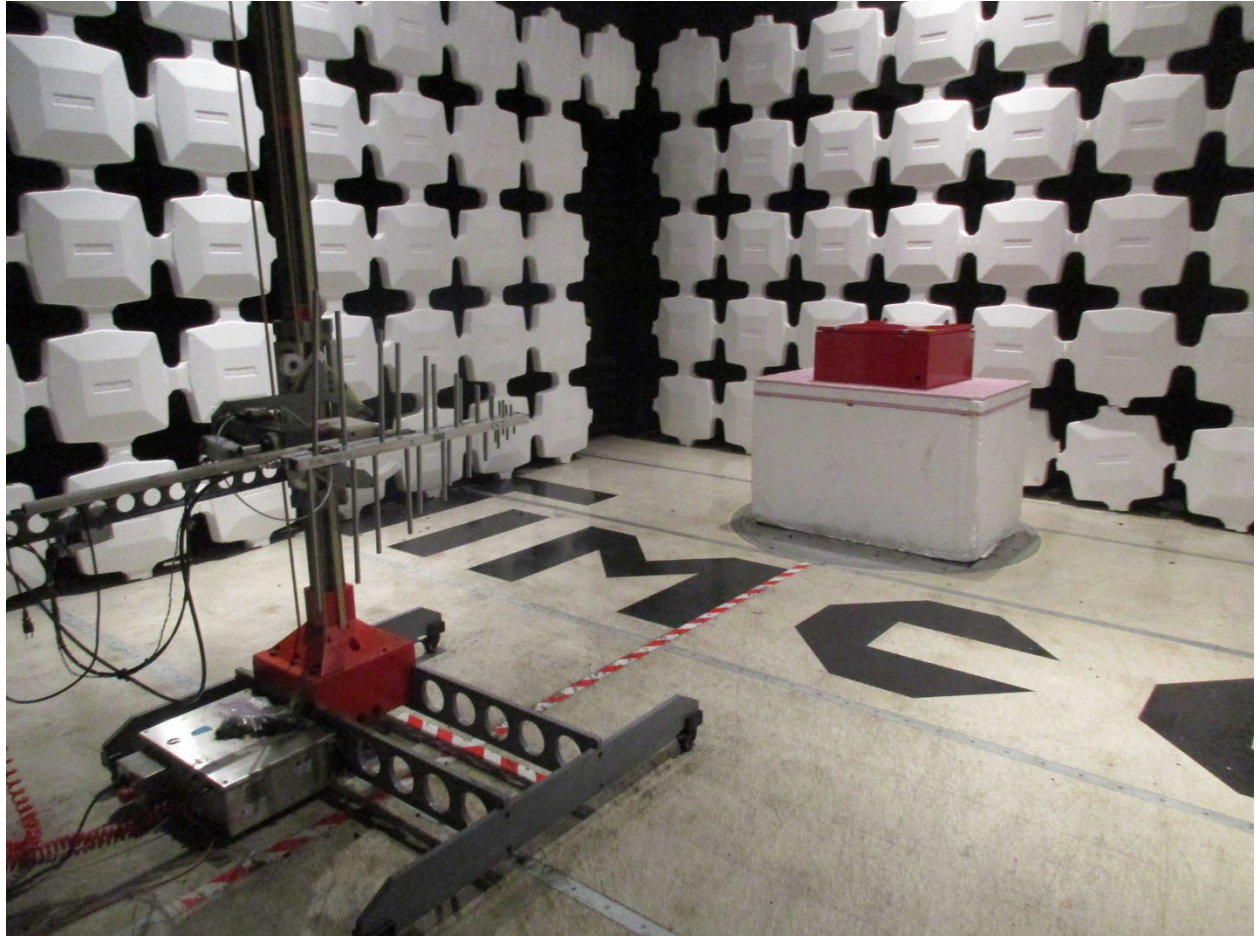

ANNEX B – Test Setup Photograph Exhibit

Radio Solutions, Inc.
FCC ID: 2AHVPSB800M5ADSP

Conducted Test Setup

Radiated Testing, Table Setup

Radiated Testing, Below 1 GHz

Radiated Testing, Below 1 GHz #2

Radiated Testing, Above 1 GHz

AC Powerline Conducted Testing