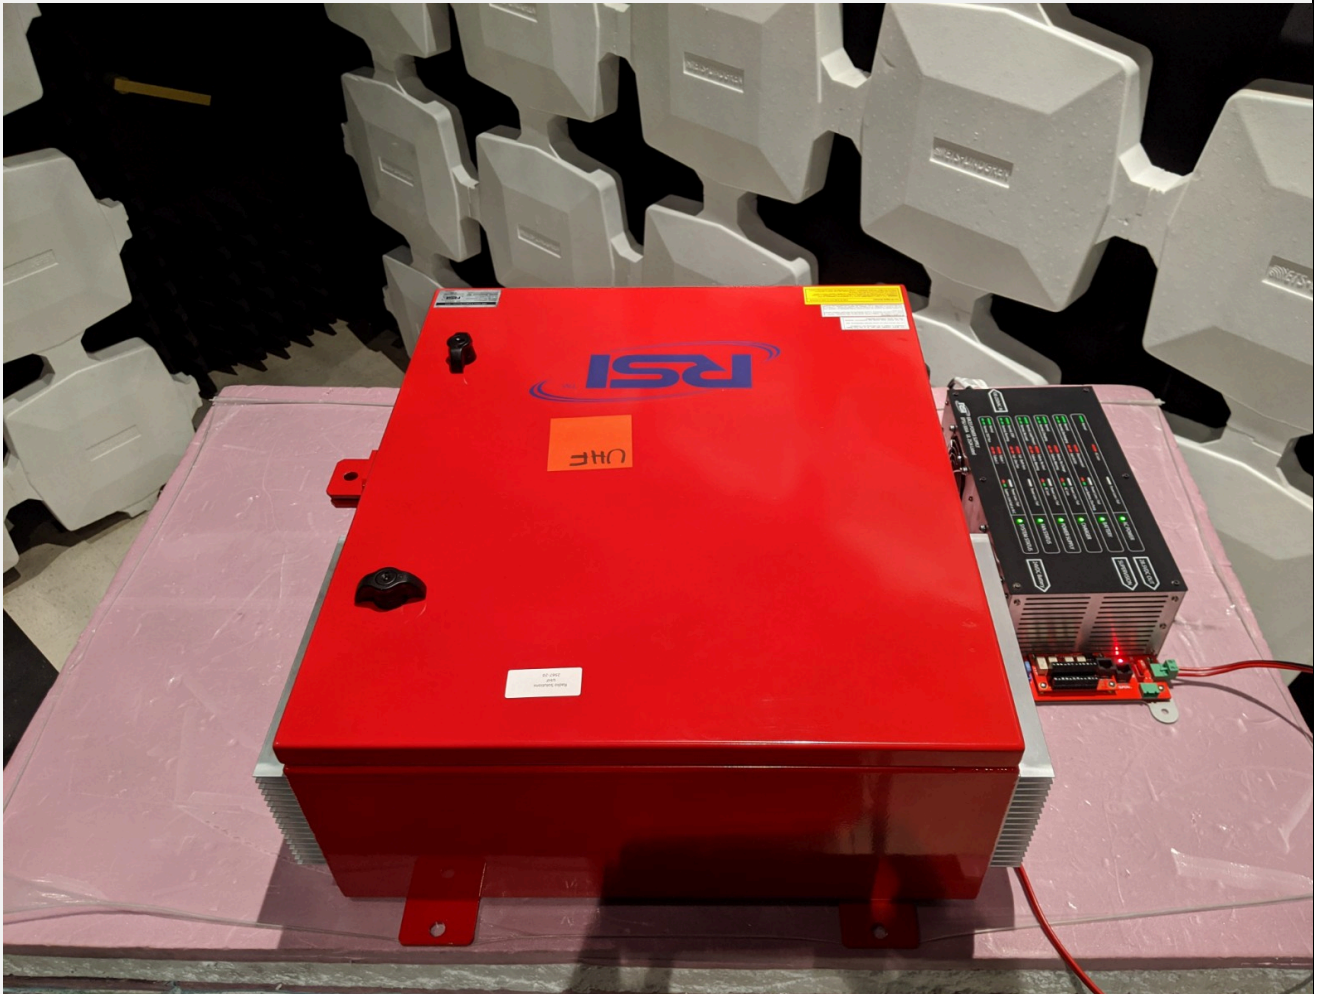

## TEST SETUP PHOTOGRAPHS

Applicant: Radio Solutions, Inc.

### Conducted Measurements

**Field Strength of Spurious Emissions, EUT Table Arrangement**

Field Strength of Spurious Emissions, EUT Table Arrangement, Rear

**Field Strength of Spurious Emissions, Below 1 GHz**

**Field Strength of Spurious Emissions, Above 1 GHz**