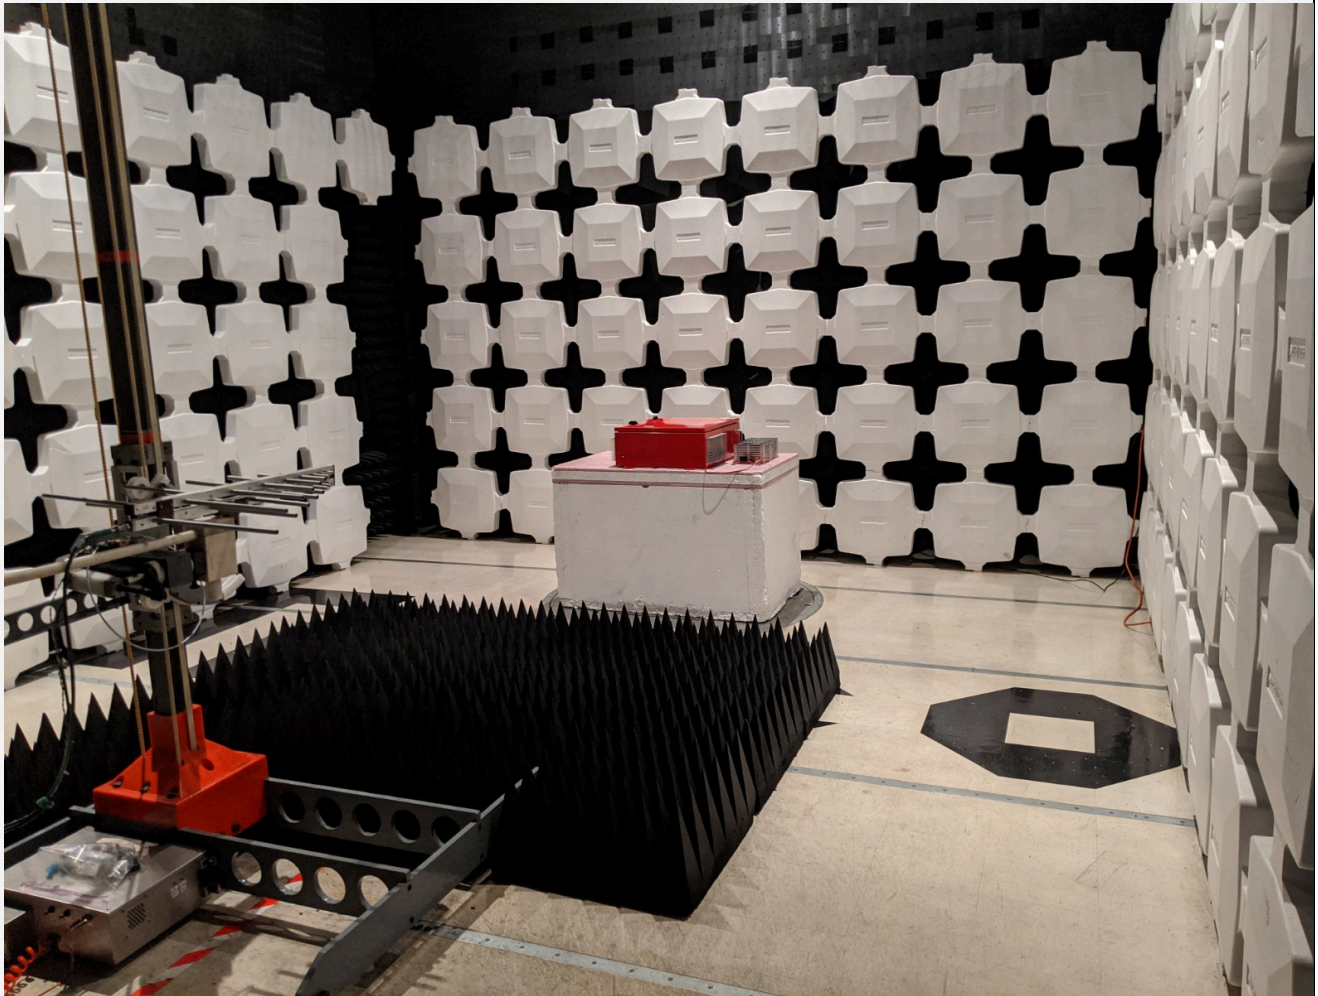

## TEST SETUP PHOTOGRAPHS

Applicant: Radio Solutions, Inc.

### Conducted Measurements

**Field Strength of Spurious Emissions, EUT Table Arrangement**

Field Strength of Spurious Emissions, EUT Table Arrangement, Rear

**Field Strength of Spurious Emissions, Below 1 GHz**