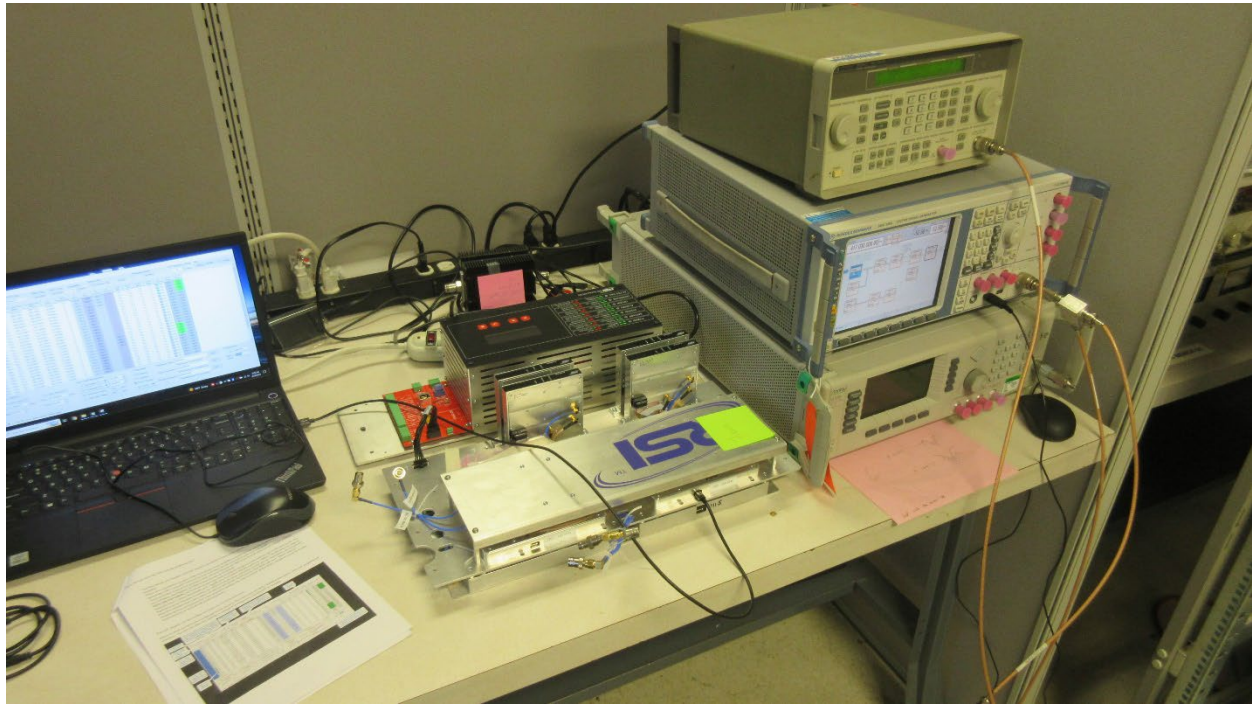

ANNEX B – Test Setup Photograph Exhibit

Radio Solutions, Inc.
FCC ID: 2AHVPSB7800M5BDSP

Conducted Test Setup

Radiated Testing, Table Setup

Radiated Testing, Below 1 GHz

Radiated Testing, Below 1 GHz #2

Radiated Testing, Above 1 GHz

AC Powerline Conducted Testing