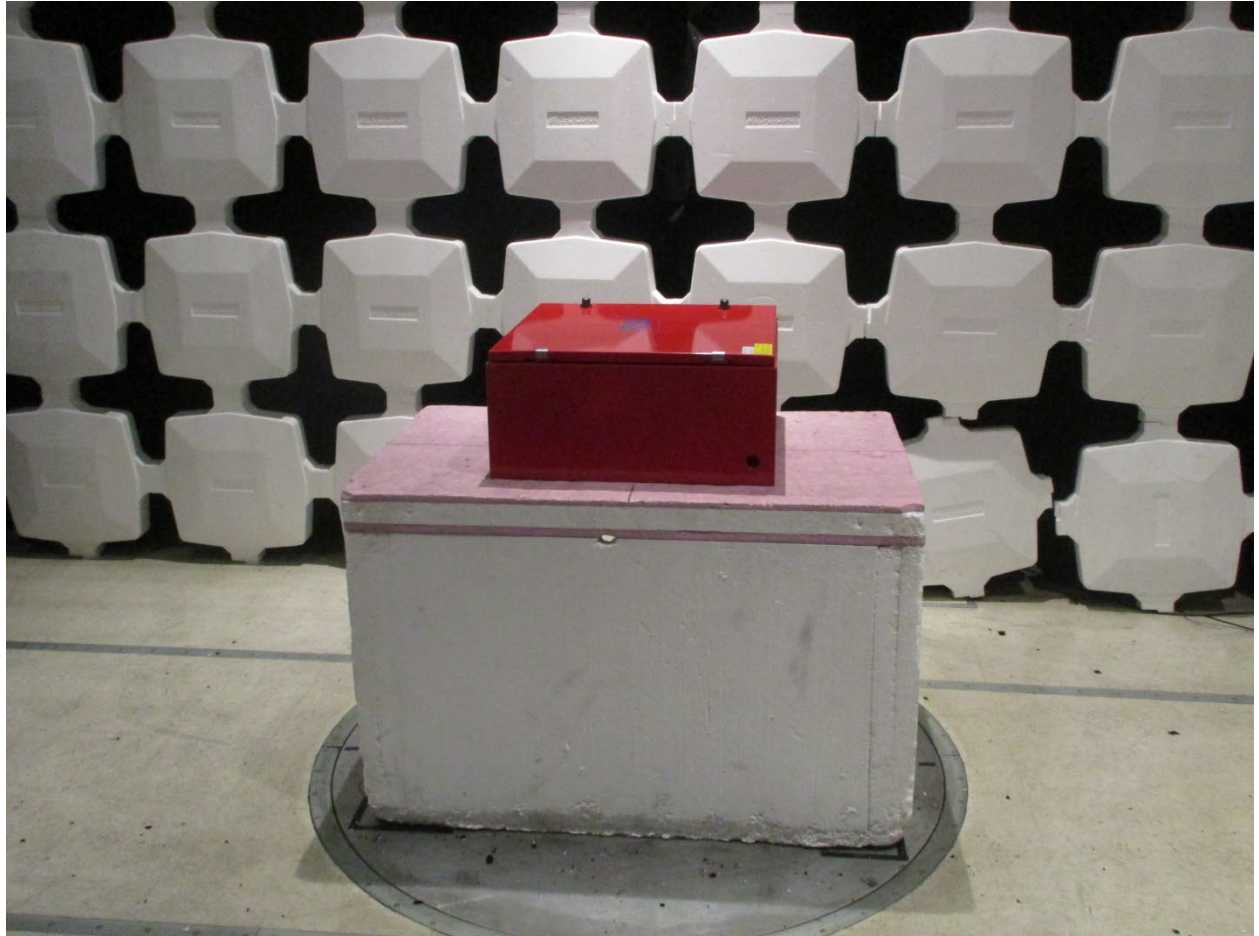

ANNEX B – Test Setup Photograph Exhibit

Radio Solutions, Inc.
FCC ID: 2AHVPSB7800M5BDSP

Conducted Test Setup

Radiated Testing, Table Setup

Radiated Testing, Below 1 GHz

Radiated Testing, Below 1 GHz #2

Radiated Testing, Above 1 GHz

AC Powerline Conducted Testing