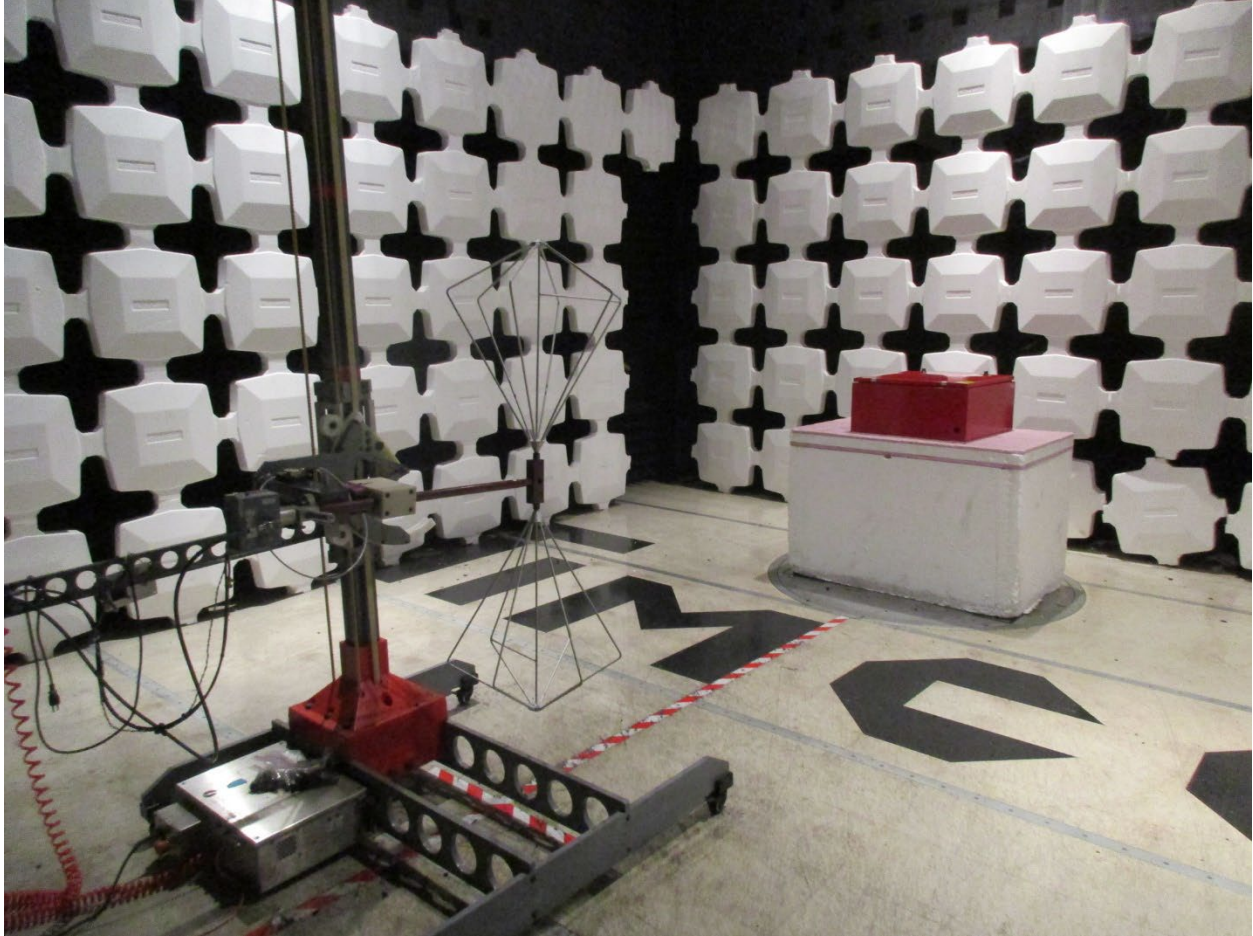

ANNEX B – Test Setup Photograph Exhibit

Radio Solutions, Inc.
FCC ID: 2AHVPSB7800M5BDSP

Conducted Test Setup

Radiated Testing, Table Setup

Radiated Testing, Below 1 GHz

Radiated Testing, Below 1 GHz #2

Radiated Testing, Above 1 GHz

AC Powerline Conducted Testing