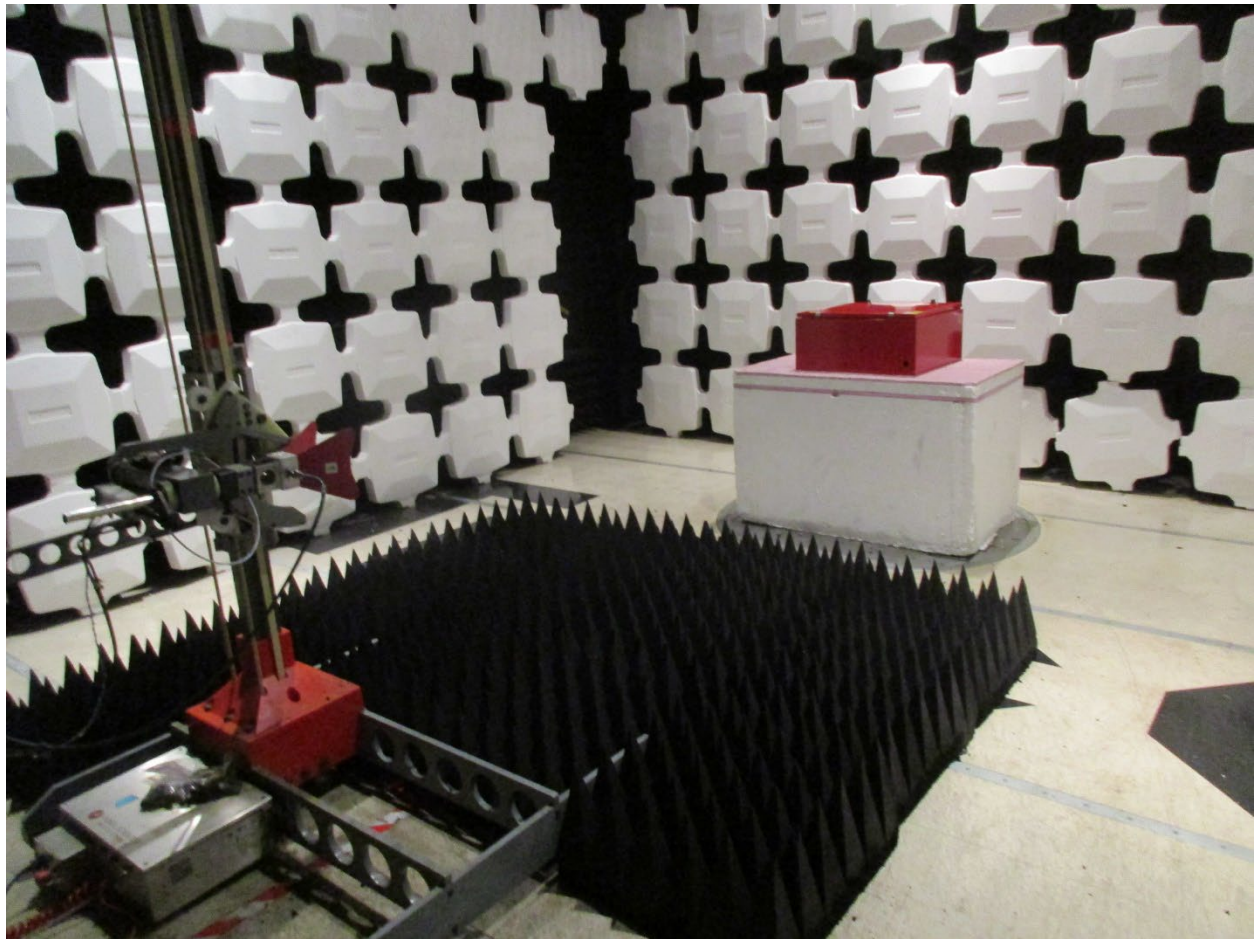

ANNEX B – Test Setup Photograph Exhibit

Radio Solutions, Inc.
FCC ID: 2AHVPSB7800M5BDSP

Conducted Test Setup

Radiated Testing, Table Setup

Radiated Testing, Below 1 GHz

Radiated Testing, Below 1 GHz #2

Radiated Testing, Above 1 GHz

AC Powerline Conducted Testing