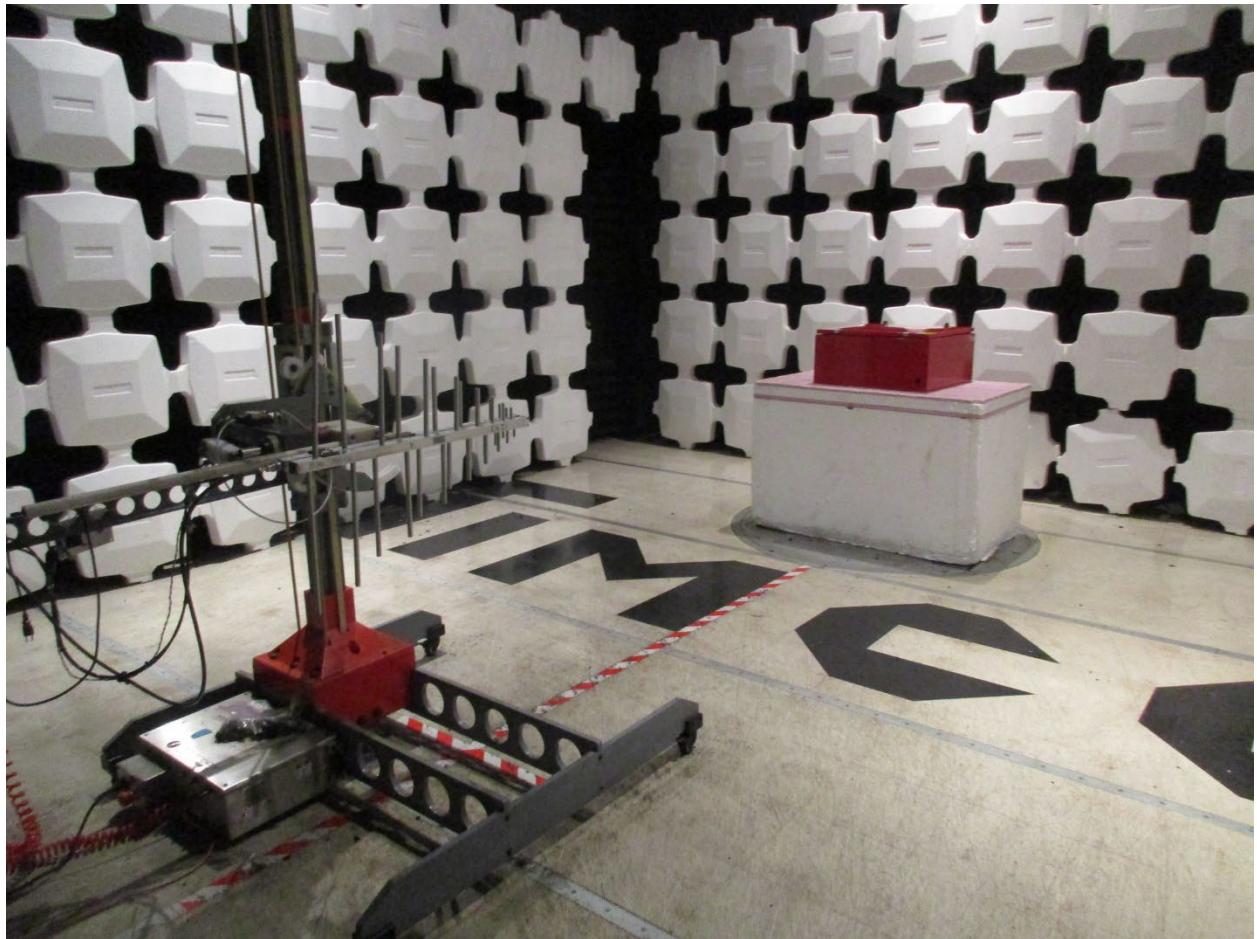

ANNEX B – Test Setup Photograph Exhibit

Radio Solutions, Inc.
FCC ID: 2AHVPSB7800M5BDSP

Conducted Test Setup

Radiated Testing, Table Setup

Radiated Testing, Below 1 GHz

Radiated Testing, Below 1 GHz #2

Radiated Testing, Above 1 GHz

AC Powerline Conducted Testing