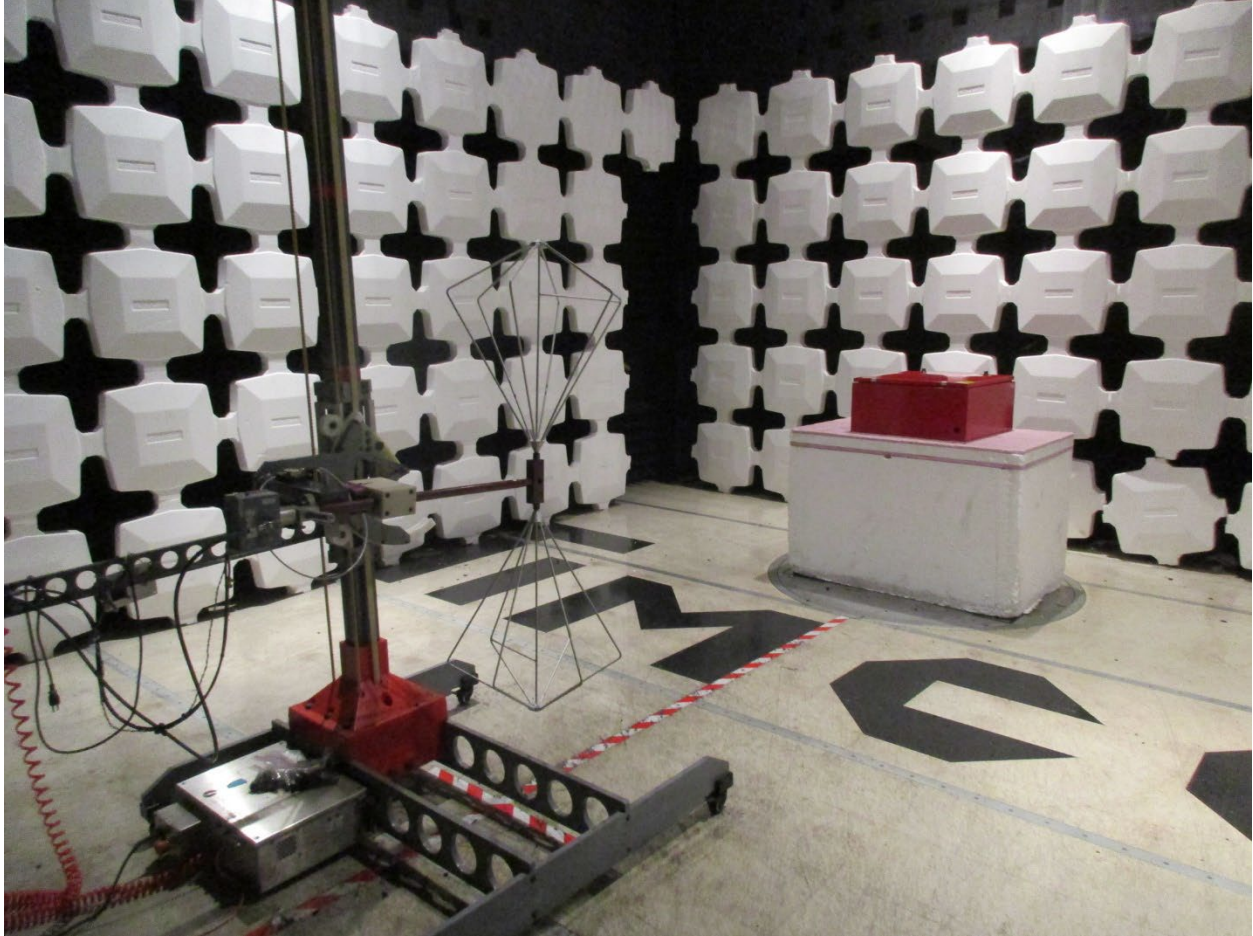

ANNEX B – Test Setup Photograph Exhibit

Radio Solutions, Inc.  
FCC ID: 2AHVPSB7800M5BANA

Conducted Test Setup

Radiated Testing, Table Setup

Radiated Testing, Below 1 GHz

Radiated Testing, Below 1 GHz #2

Radiated Testing, Above 1 GHz

## AC Powerline Conducted Testing