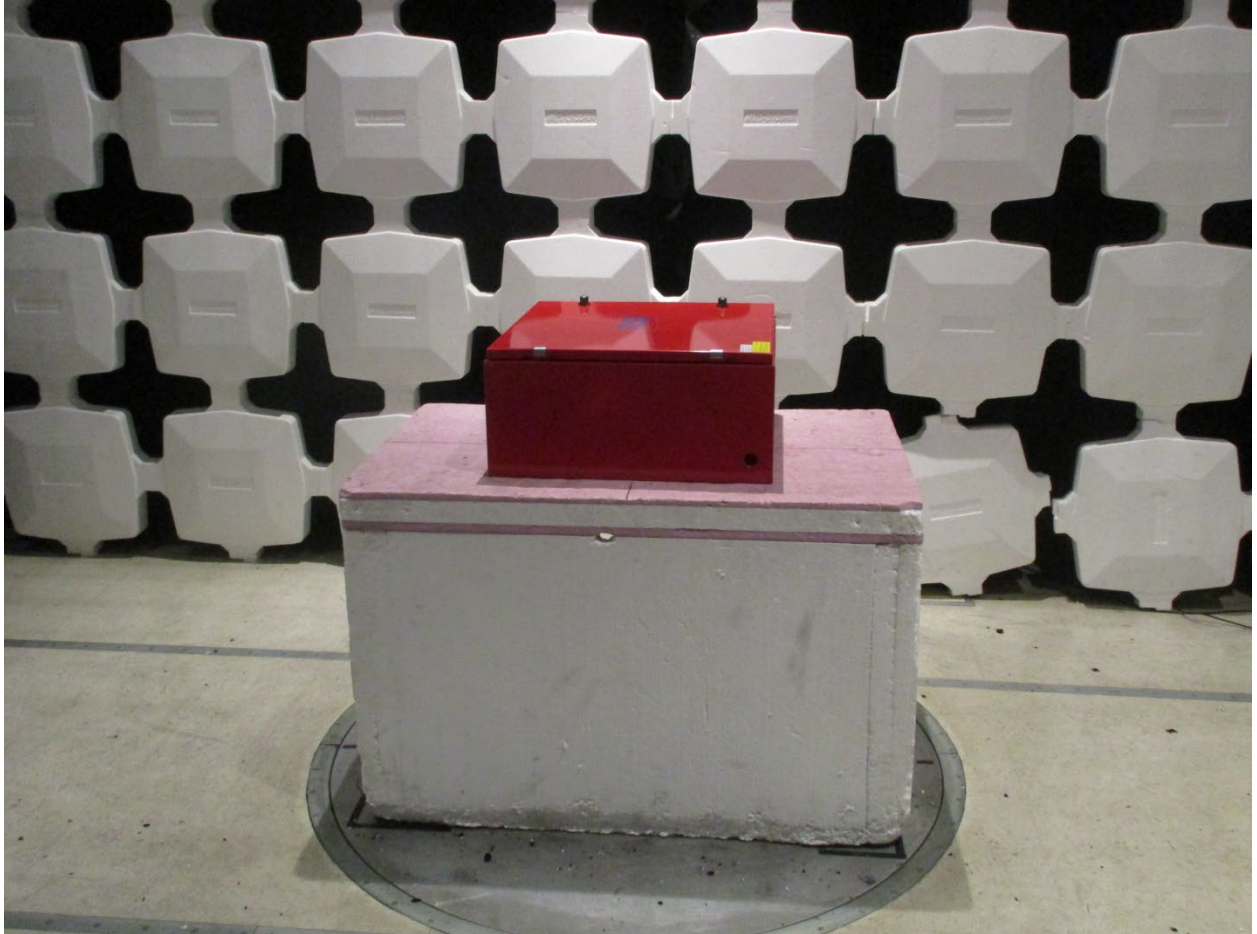

ANNEX B – Test Setup Photograph Exhibit

Radio Solutions, Inc.  
FCC ID: 2AHVPSB7800M5BANA

Conducted Test Setup

Radiated Testing, Table Setup

Radiated Testing, Below 1 GHz

Radiated Testing, Below 1 GHz #2

Radiated Testing, Above 1 GHz

## AC Powerline Conducted Testing