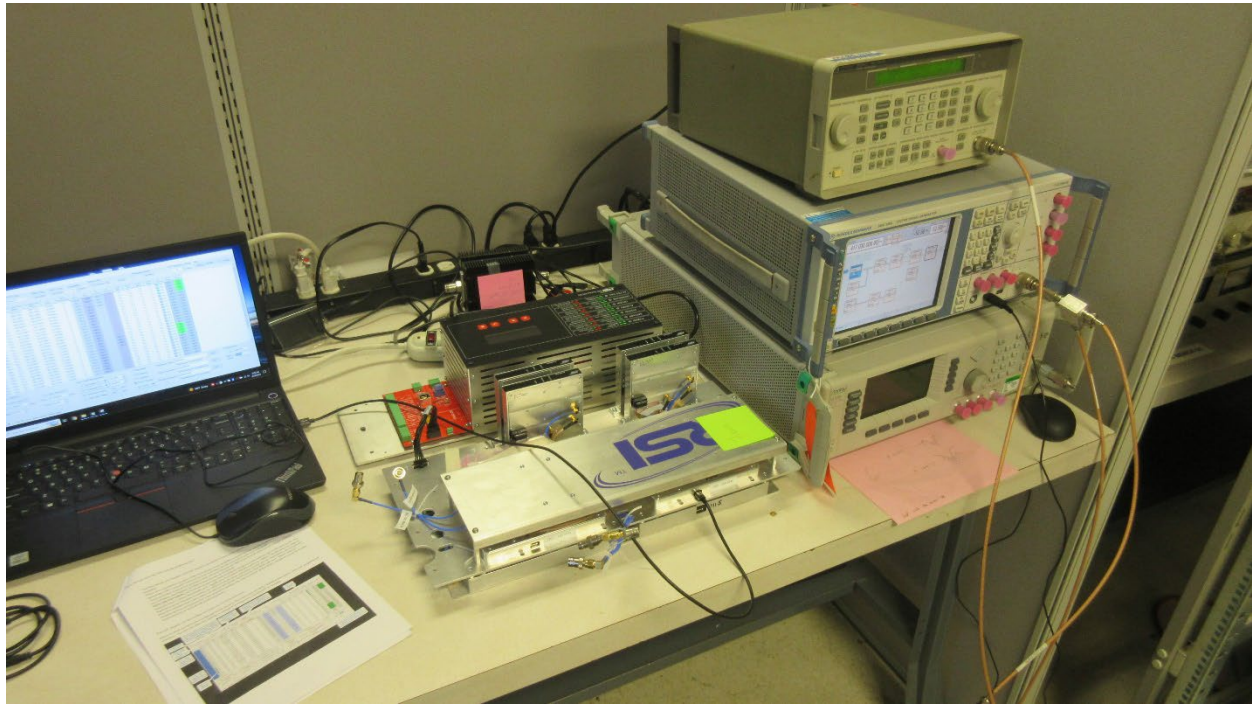

ANNEX B – Test Setup Photograph Exhibit

Radio Solutions, Inc.  
FCC ID: 2AHVPSB7800M5BANA

Conducted Test Setup

Radiated Testing, Table Setup

Radiated Testing, Below 1 GHz

Radiated Testing, Below 1 GHz #2

Radiated Testing, Above 1 GHz

## AC Powerline Conducted Testing