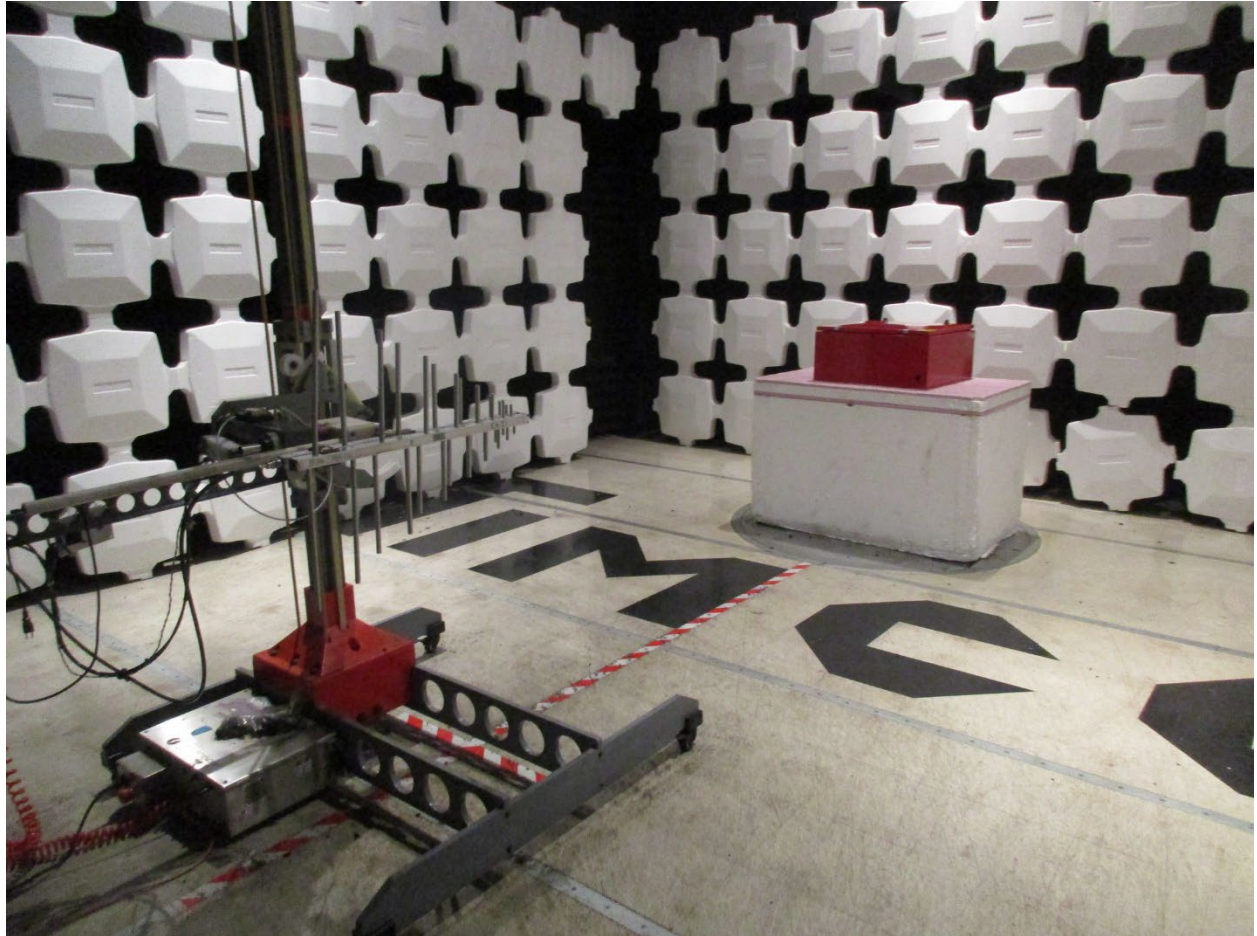

ANNEX B – Test Setup Photograph Exhibit

Radio Solutions, Inc.  
FCC ID: 2AHVPSB7800M5BANA

Conducted Test Setup

Radiated Testing, Table Setup

Radiated Testing, Below 1 GHz

Radiated Testing, Below 1 GHz #2

Radiated Testing, Above 1 GHz

## AC Powerline Conducted Testing