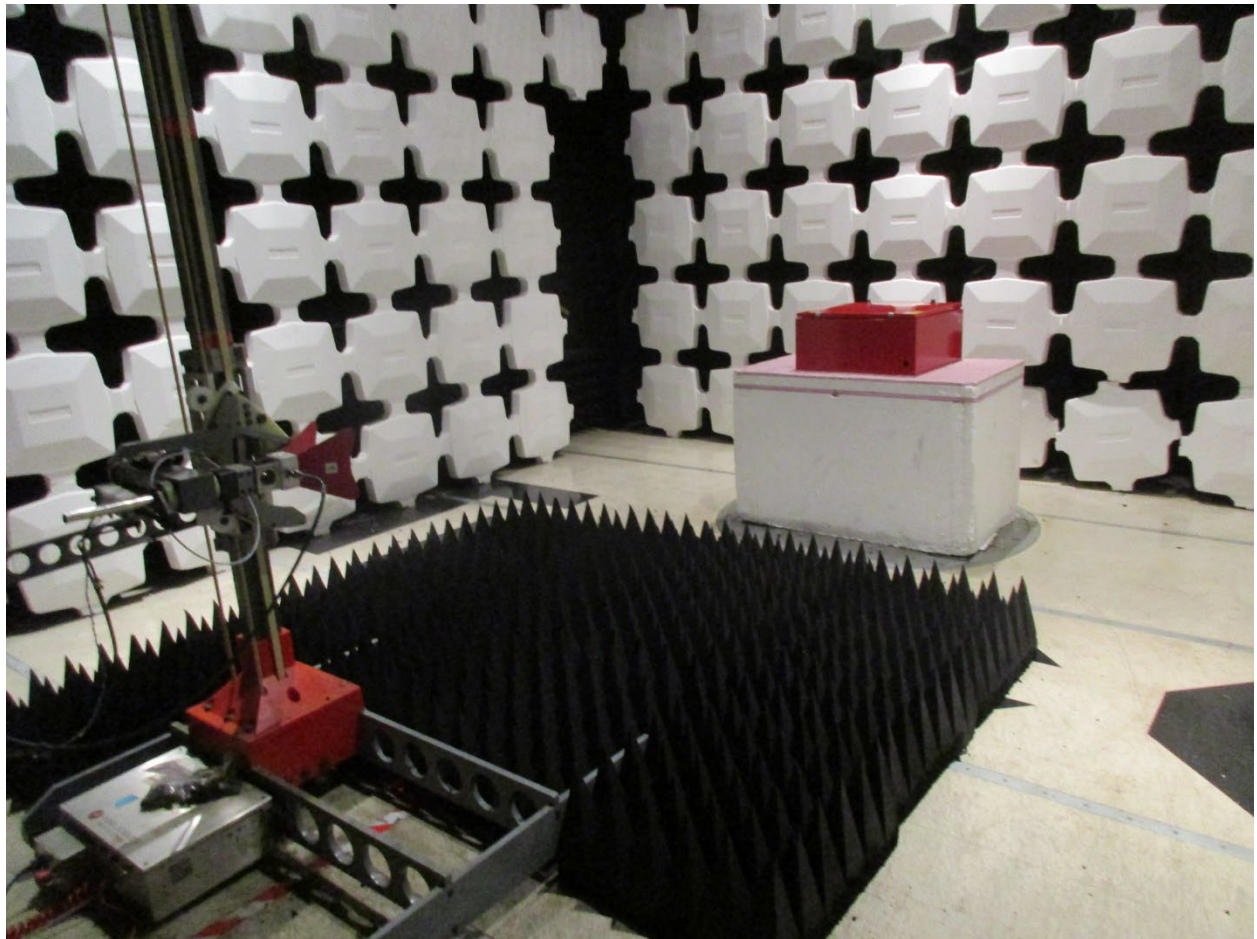

ANNEX B – Test Setup Photograph Exhibit

Radio Solutions, Inc.  
FCC ID: 2AHVPSB7800M5BANA

Conducted Test Setup

Radiated Testing, Table Setup

Radiated Testing, Below 1 GHz

Radiated Testing, Below 1 GHz #2

Radiated Testing, Above 1 GHz

## AC Powerline Conducted Testing