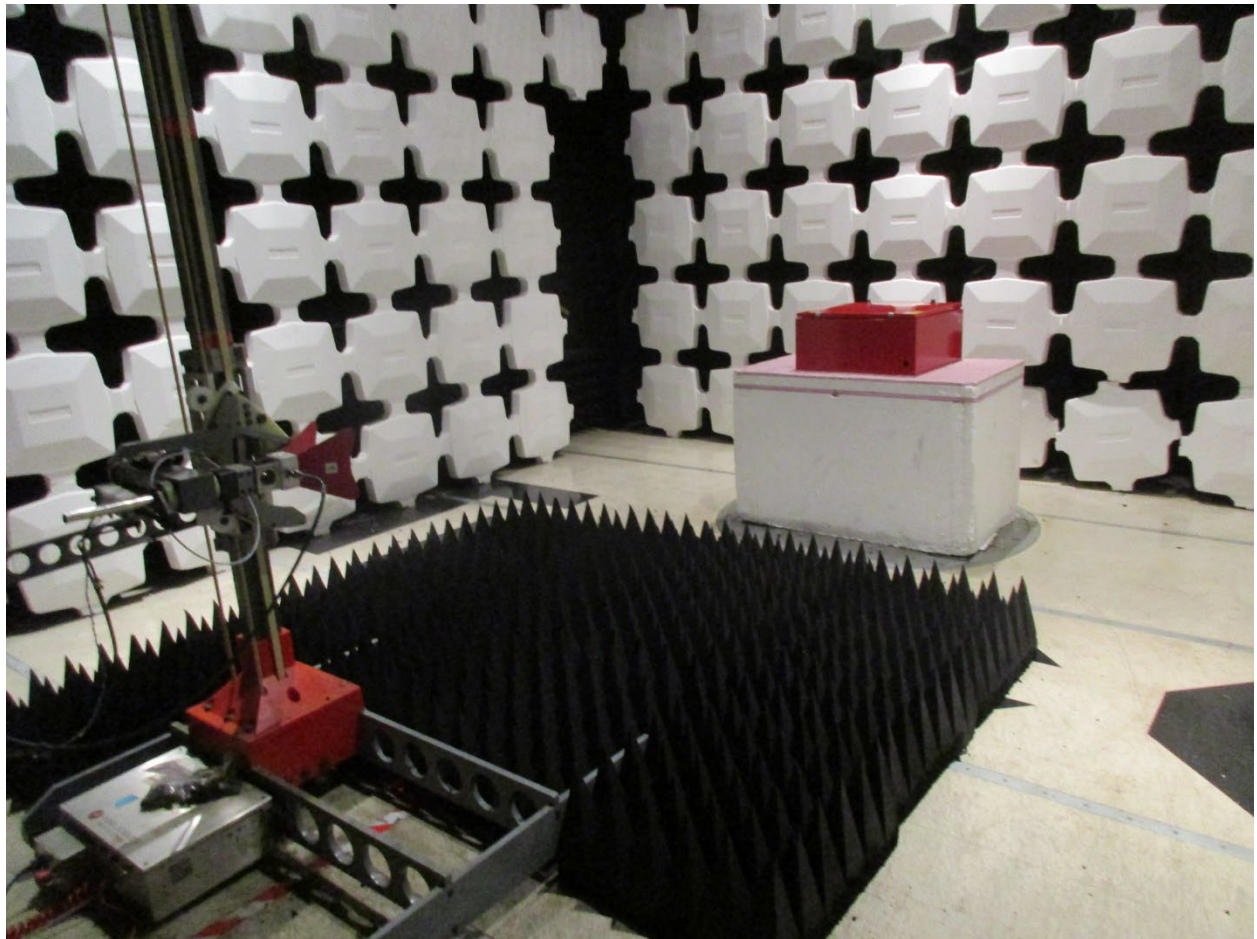

ANNEX B – Test Setup Photograph Exhibit

Radio Solutions, Inc.  
FCC ID: 2AHVPSB7800M5ADSP

Conducted Test Setup

Radiated Testing, Table Setup

Radiated Testing, Below 1 GHz

Radiated Testing, Below 1 GHz #2

Radiated Testing, Above 1 GHz

AC Powerline Conducted Testing