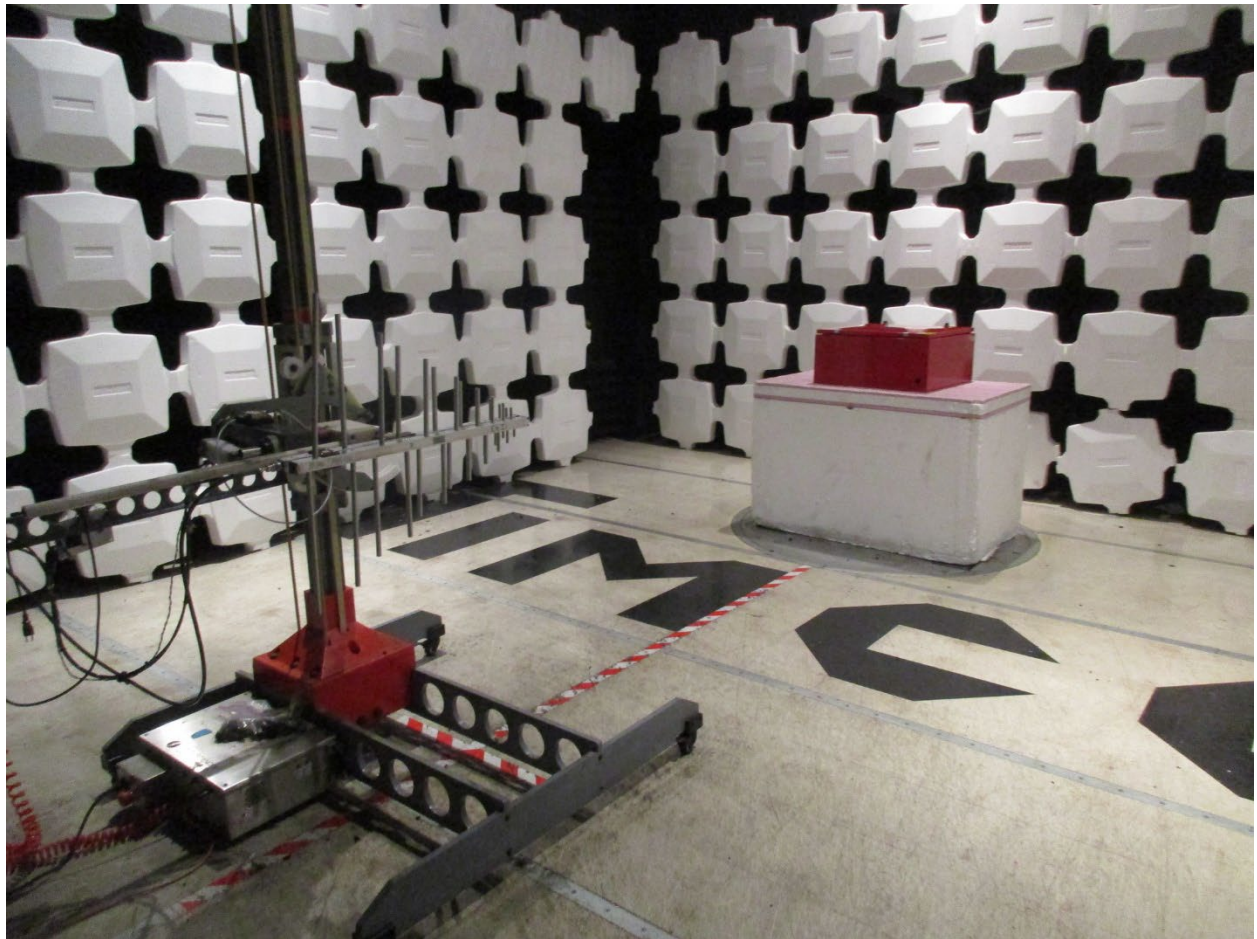

ANNEX B – Test Setup Photograph Exhibit

Radio Solutions, Inc.  
FCC ID: 2AHVPSB7800M5ADSP

Conducted Test Setup

Radiated Testing, Table Setup

Radiated Testing, Below 1 GHz

Radiated Testing, Below 1 GHz #2

Radiated Testing, Above 1 GHz

AC Powerline Conducted Testing