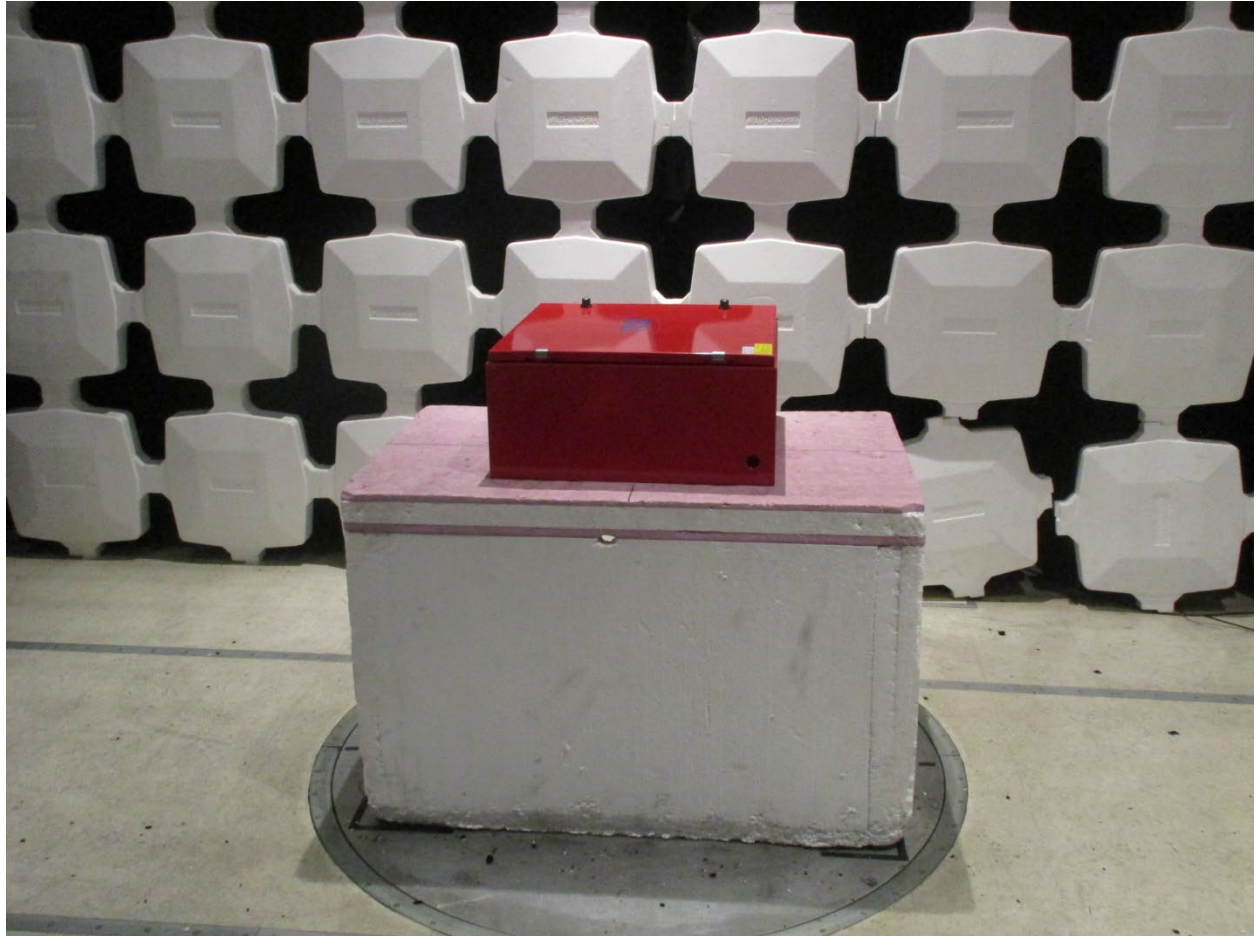

ANNEX B – Test Setup Photograph Exhibit

Radio Solutions, Inc.  
FCC ID: 2AHVPSB7800M5ADSP

Conducted Test Setup

Radiated Testing, Table Setup

Radiated Testing, Below 1 GHz

Radiated Testing, Below 1 GHz #2

Radiated Testing, Above 1 GHz

AC Powerline Conducted Testing