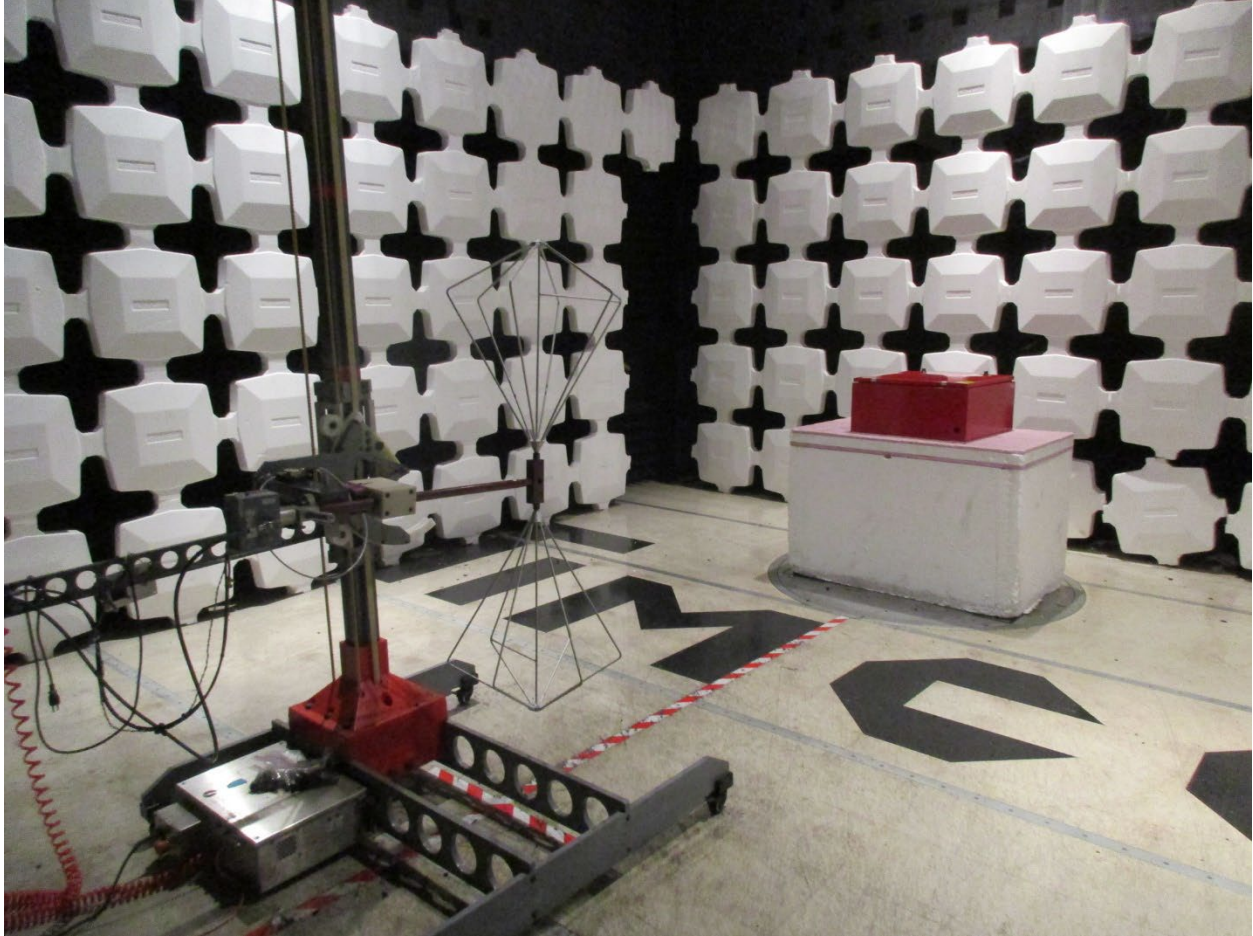

ANNEX B – Test Setup Photograph Exhibit

Radio Solutions, Inc.  
FCC ID: 2AHVPSB7800M5ADSP

Conducted Test Setup

Radiated Testing, Table Setup

Radiated Testing, Below 1 GHz

Radiated Testing, Below 1 GHz #2

Radiated Testing, Above 1 GHz

AC Powerline Conducted Testing