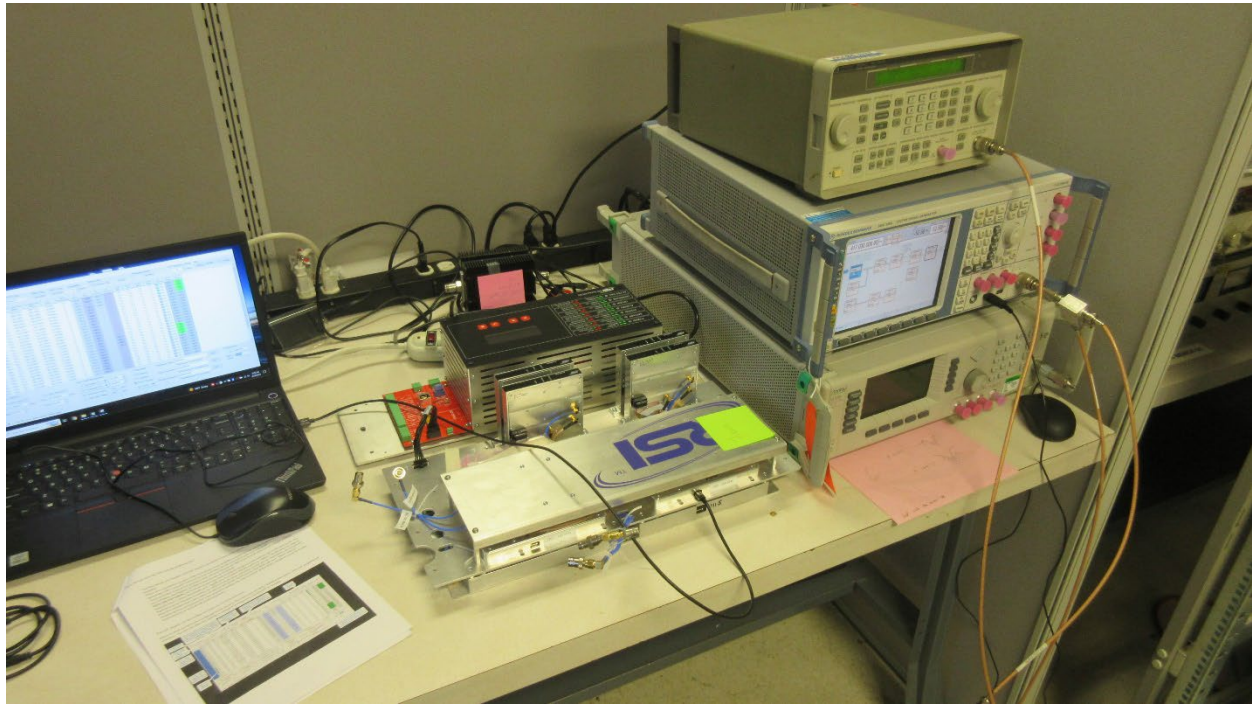

ANNEX B – Test Setup Photograph Exhibit

Radio Solutions, Inc.  
FCC ID: 2AHVPSB7800M5ADSP

Conducted Test Setup

Radiated Testing, Table Setup

Radiated Testing, Below 1 GHz

Radiated Testing, Below 1 GHz #2

Radiated Testing, Above 1 GHz

AC Powerline Conducted Testing